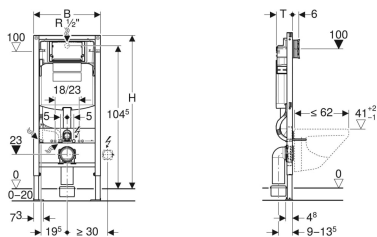

## Geberit Duofix element for wall-hung WC, 112 cm, with Sigma concealed cistern 12 cm

Example image

### Application purposes

- For drywall construction
- For installation in part or room-height prewall installations
- For installation in room-height installation walls
- For installation in part or room-height Geberit Duofix system walls
- For wall-hung WCs with connection dimensions in accordance with EN 33:2011
- For wall-hung WCs with projection up to 62 cm
- For single flush, dual flush or stop-and-go flush
- For floor constructions 0–20 cm

### Technical data

Flow pressure	0.1-10 bar
Flush volume, factory setting	6 and 3 l
Flush volume large, adjustment range	4 / 4.5 / 6 / 7.5 l
Flush volume small, adjustment range	2-4 l

- Connection bend 90° made of PE-HD,  $\varnothing$  90 mm
- Adapter socket made of PE-HD,  $\varnothing$  90 / 110 mm
- 2 threaded rods M12
- Fastening material

Art. no.	B	H	T
111.300.00.5	50 cm	112 cm	12 cm