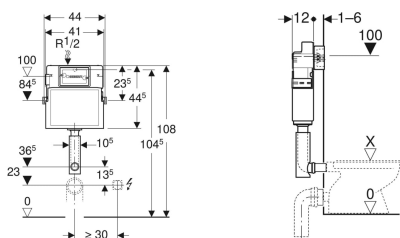

Geberit Delta concealed cistern 12 cm, 6 / 3 litres, with front actuation

Example image

Application purposes

- For masonry walls
- For installation in part or room-height prewall installations
- For installation in room-height installation walls
- For floor-standing and wall-hung WCs
- For single flush, dual flush or stop-and-go flush

Characteristics

- Concealed cistern with front actuation
- Concealed cistern, fully insulated against condensation

Scope of delivery

- Angle stop valve R 1/2", compatible with MF, with adapter ring
- Protection box for service opening
- 2 distance bolts
- Flush bend with recess shells
- Protection plug
- 2 slotted flat irons
- 2 fixing brackets
- Fastening material

- Immediate post flush possible with factory setting
- Flush bend fitted
- Water supply connection on the rear or top centre
- Connection hose on angle stop valve can be attached without tools

Technical data

Flow pressure	0.1-10 bar
Flush volume, factory setting	6 and 3 l
Flush volume large, adjustment range	4.5 / 6 / 7.5 l
Flush volume small, adjustment range	3-4 l

Art. no.	B	H	T
109.100.00.1	41 cm	44.5 cm	12 cm