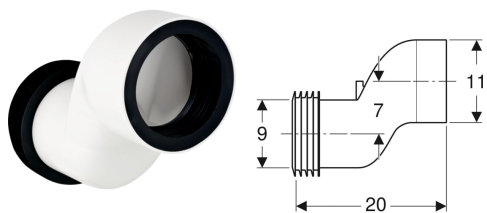

**Geberit straight connector set for wall-hung WC, stepped by 7 cm**

---

Example image

**Application purposes**

- For compensating the offset between WC connections and wall drains

**Technical data**

Product material

PP

**Scope of delivery**

- Straight connector made of PP,  $\varnothing$  90 mm
- 2 sleeves made of EPDM,  $\varnothing$  90 / 110 mm

Art. no.	arc
131.108.11.1	0°