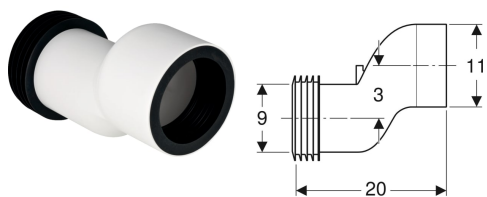

Geberit straight connector set for wall-hung WC, stepped by 3 cm

Example image

Application purposes

- For compensating the offset between WC connections and wall drains

Technical data

Product material

PP

Scope of delivery

- Straight connector made of PP, \varnothing 90 mm
- 2 sleeves made of EPDM, \varnothing 90 / 110 mm

Art. no.	arc
131.085.11.1	0°