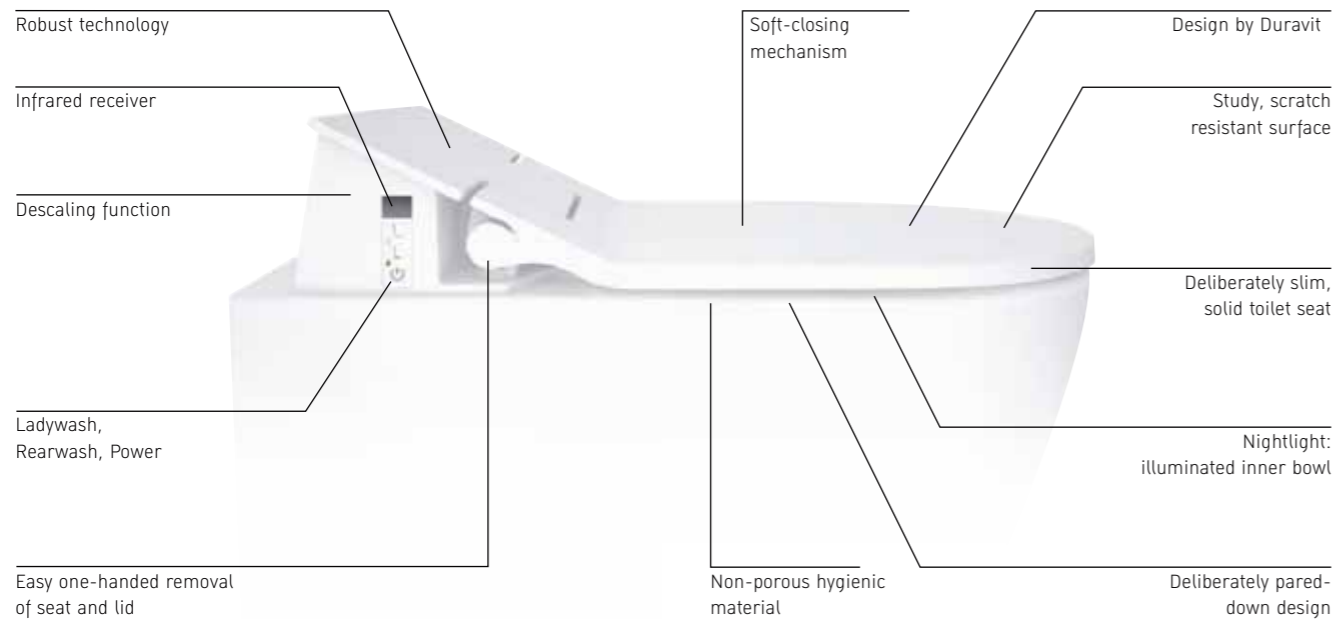

- Rearwash
- Easy one-handed removal of seat and lid
- Nightlight
- Ladywash
- Soft-closing mechanism