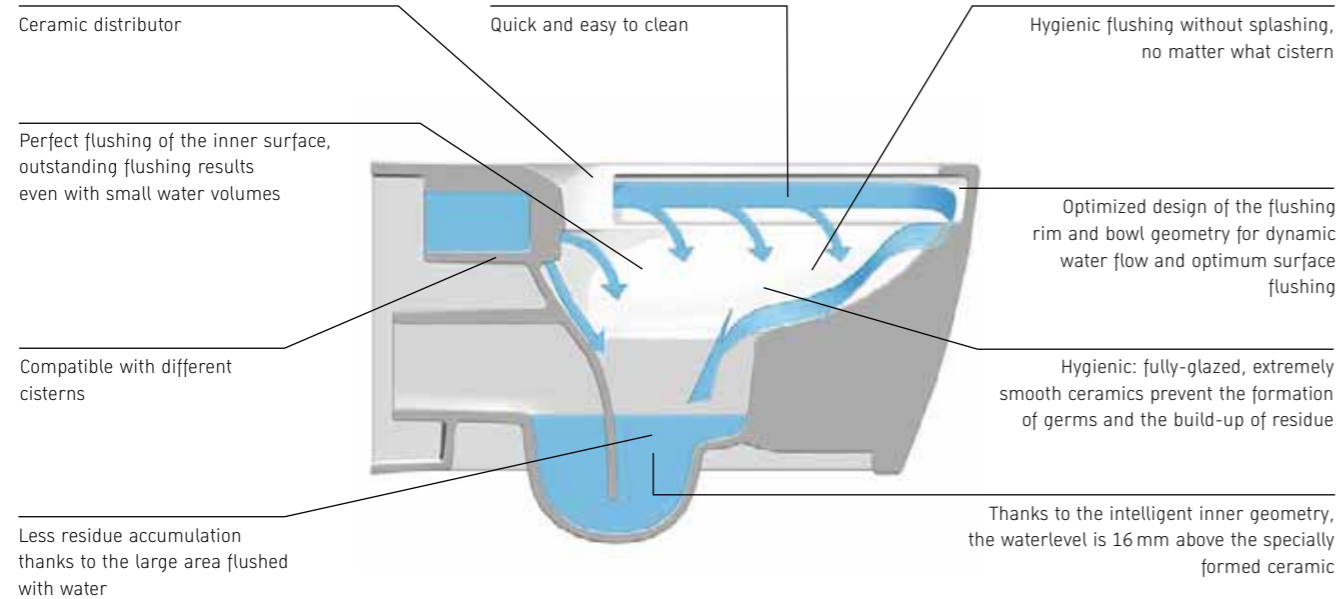

## Duravit Rimless®

The open design of the toilet rim on Duravit Rimless® toilets and urinals enables an innovative and powerful water flow for optimum flushing performance. Of course, the applicable standards with regard to possible splashing are also observed and, in part, exceeded, ensuring perfect and hygienic flushing results, even with smaller volumes of 4.5 / 0.5 litres of water. Thanks to the open, easily accessible rim area, the bowl is easy to keep clean.