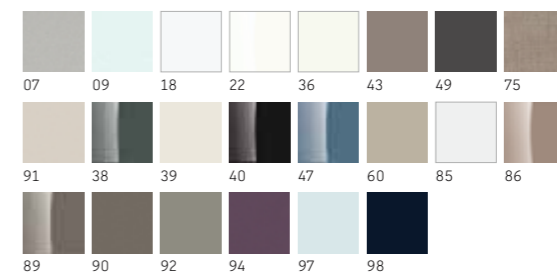

Furniture surfaces XSquare and consoles