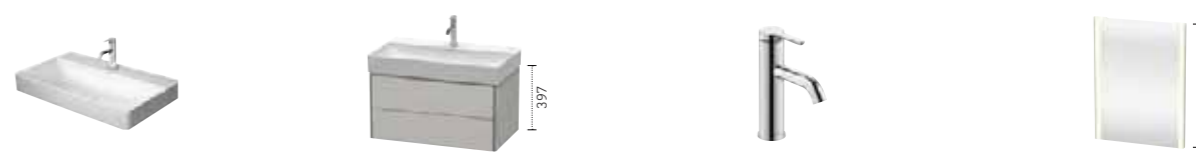

Washing

Set 5 DuraSquare, XSquare

DuraSquare – Design by Duravit, XSquare – Design by Kurt Merki Jr.

DuraSquare Washbasin, furniture washbasin	
WxD (mm)	Model-No.
500 x 470	# 235350
600 x 470	# 235360
800 x 470	# 235380
1000 x 470	# 235310
Space saving waste	# 005076

XSquare Vanity unit wall-mounted	
WxD (mm)	Model-No.
484 x 460	# XS 4160
584 x 460	# XS 4161
784 x 460	# XS 4162
984 x 460	# XS 4163

C.1 Single lever basin mixer M	
H (mm)	Model-No.
175	# C11020

XSquare Mirror with lighting Touch panel, LED A++	
WxDxH (mm)	Model-No.
450 x 33 x 800	# XS 7010
650 x 33 x 800	# XS 7011
800 x 33 x 800	# XS 7012
1000 x 33 x 800	# XS 7013
1200 x 33 x 800	# XS 7014
1300 x 33 x 800	# XS 7015
1400 x 33 x 800	# XS 7016
1600 x 33 x 800	# XS 7017

C.1 Single lever basin mixer M, without pop-up waste set, Chrome # C11020 0020 10

Faucets → p. 046

DuraSquare Furniture washbasin 1000 x 470 mm # 235310

DuraCeram® → p. 103 Furniture washbasin → p. 104 Push-open valve → p. 104

XSquare Vanity unit 07 Concrete Grey Matt 984 x 460 mm # XS 416300707

Interior system → p. 049, 104 Tip-on technology → p. 104 Decor furniture surfaces → p. 103

XSquare Mirror with lighting LED ambient light (up and down) LED dimming function Touch panel 1000 x 800 mm # XS 7013

LED A++ → p. 104 Touch panel → p. 104

DuraSystem® Washbasin frame, standard 500 x 1148 mm, # WD2001 2 x expansion element # WD6006 2 x support for expansion element # WD6007

DuraSystem® → p. 070, 104

Suitable accessories

Karree → p. 048

DuraSystem® Washbasin frame, standard	
WxD (mm)	Model-No.
500 x 1148	# WD2001
Expansion element	# WD6006
Support for expansion element	# WD6007

Please check compatibility based on technical dimensional drawings before order