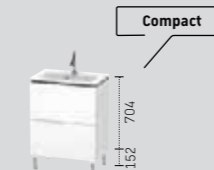

Furniture washbasin
630 x 400 # 234263
830 x 400 # 234283

Vanity unit floor-standing
620 x 391 # LC 6673
820 x 391 # LC 6674