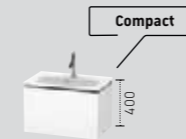

Alternatives W x D (mm) ME by Starck L-Cube

Furniture washbasin
630 x 400 # 234263
830 x 400 # 234283

Vanity unit wall-mounted
620 x 391 # LC 6156
820 x 391 # LC 6157