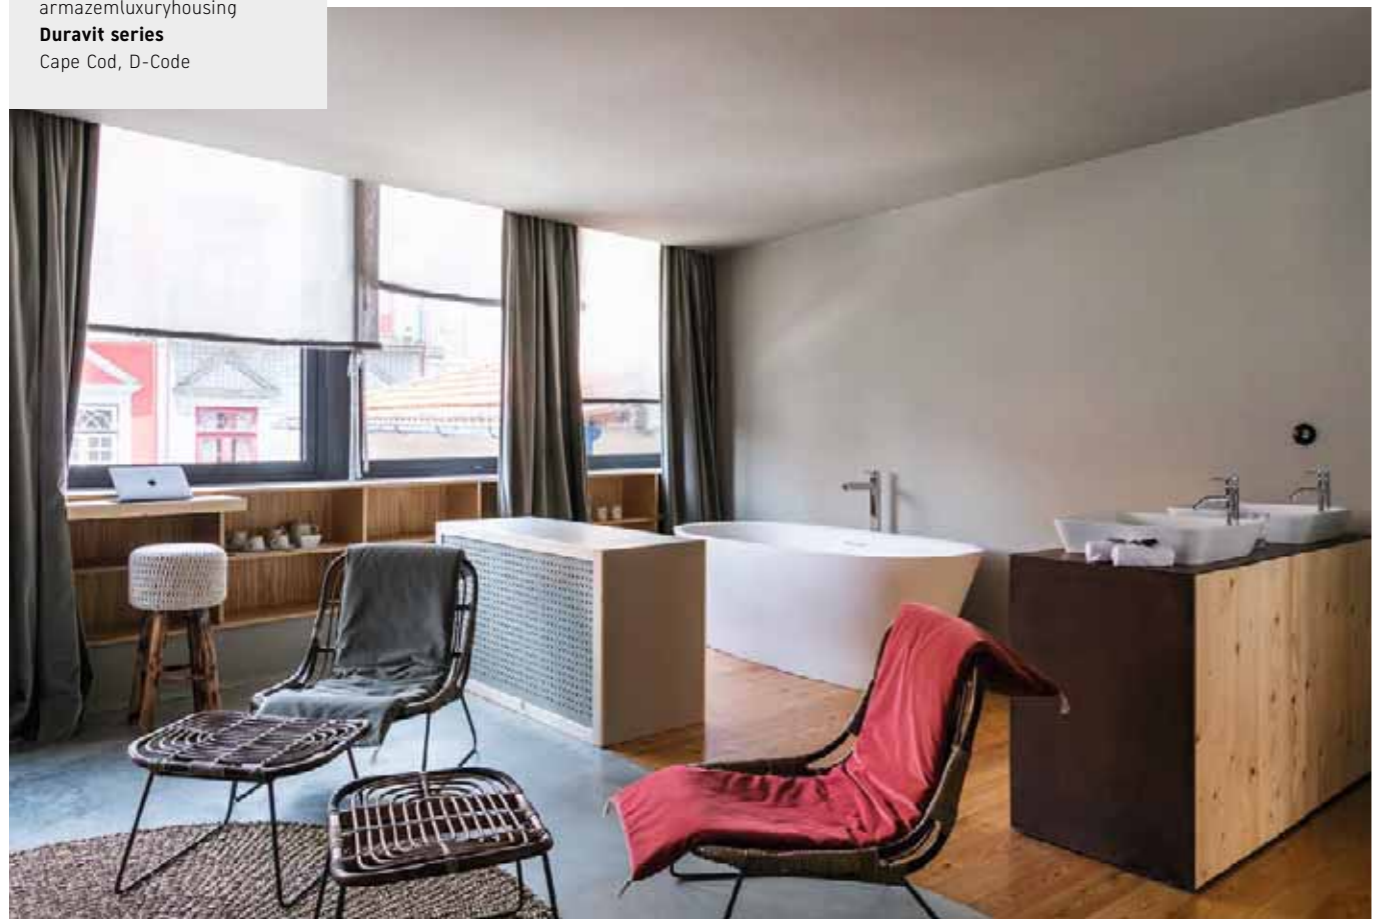

Armazém Luxury Housing
Porto, Portugal

Architect
Pedra Líquida und Luis Sobral

Construction year
2016

Website
pro.duravit.com/armazemluxuryhousing

Duravit series
Cape Cod, D-Code