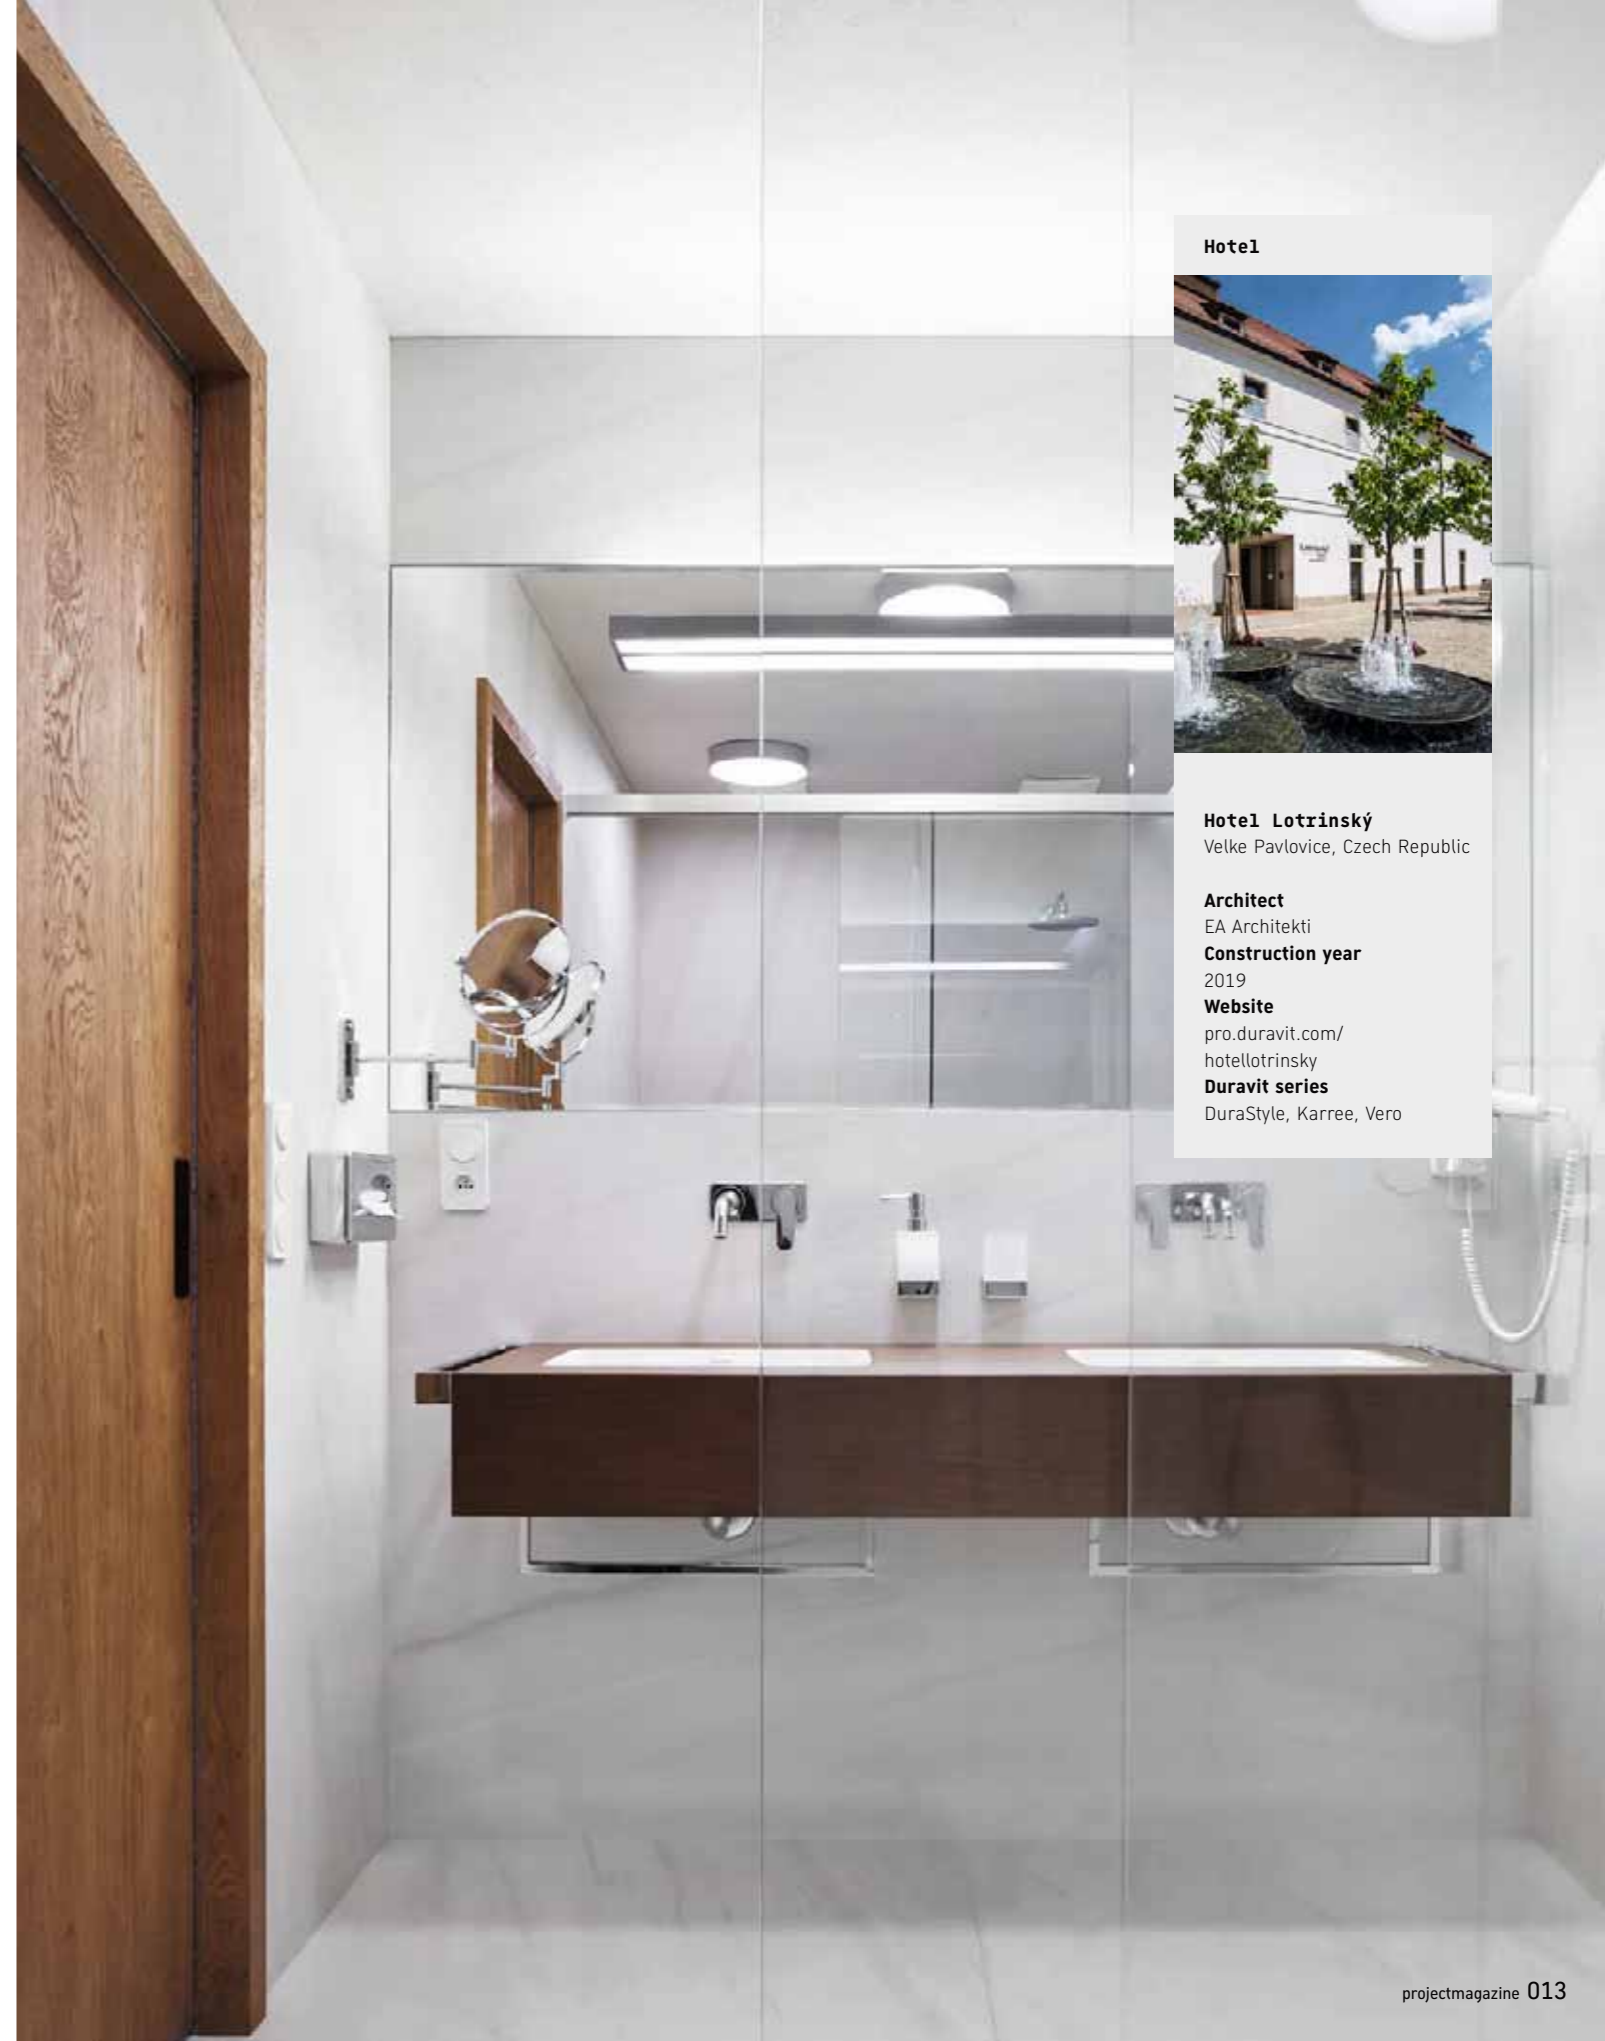

Hotel Lotrinský
Velke Pavlovice, Czech Republic

Architect
EA Architekti

Construction year
2019

Website
pro.duravit.com/hotelotrinsky

Duravit series
DuraStyle, Karree, Vero