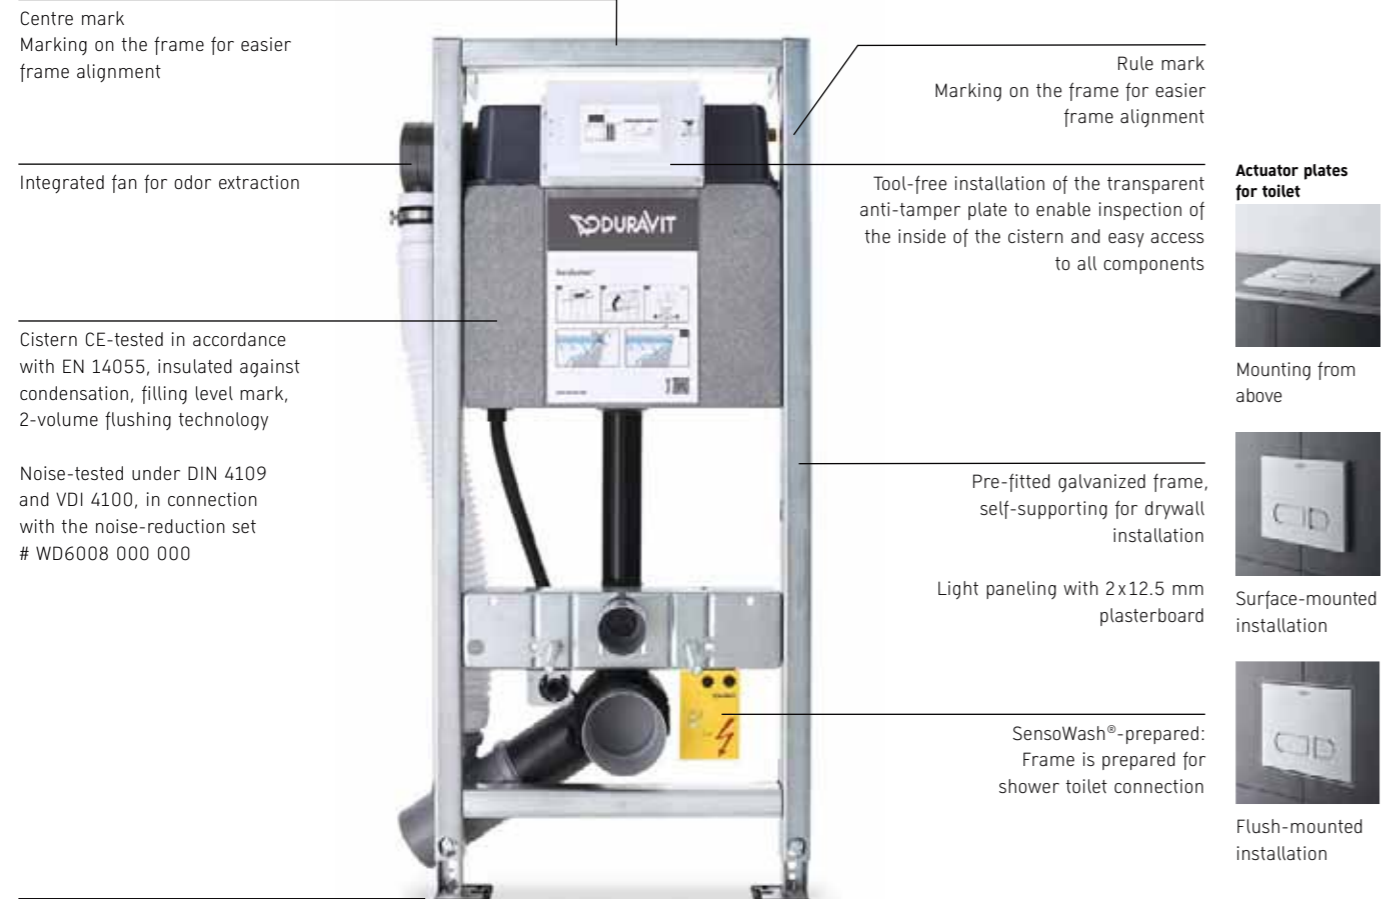

\* Mobile device required.

DuraSystem® offers fully pre-mounted installation frames for toilet, urinal, washbasin and bidet for all common installation scenarios, whether dry-wall or wet construction. Tailored to individual requirements, the toilet elements are available with matching actuator plates in heights of 840 mm, 990 mm and 1150 mm as well as a variety of versions – from Standard Basic to Premium Plus.