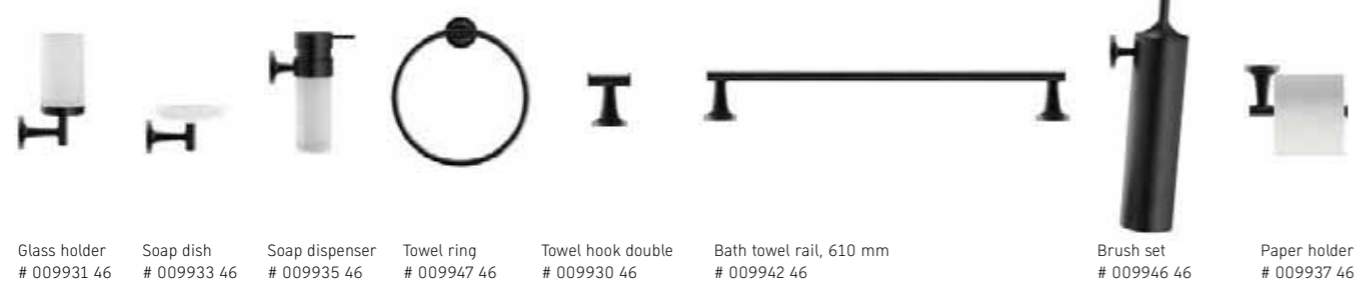

Glass holder # 009931 10 | Soap dish # 009933 10 | Soap dispenser # 009935 10 | Towel ring # 009947 10 | Towel hook double # 009930 10 | Bath towel rail, 610 mm # 009942 10 | Brush set # 009946 10 | Paper holder # 009937 10

Black Matt

Glass holder # 009931 46 | Soap dish # 009933 46 | Soap dispenser # 009935 46 | Towel ring # 009947 46 | Towel hook double # 009930 46 | Bath towel rail, 610 mm # 009942 46 | Brush set # 009946 46 | Paper holder # 009937 46

Variable consoles, variable tall cabinets

Consoles of the Brioso, DuraStyle, L-Cube, X-Large, and XViü series are available in two thicknesses, 30 and 45 mm, and in two depths, 550 or 480 mm. The width can be specified individually from 800 to 2000 mm, optionally combined with vanity units (600 to 1000 mm) and/or vanity units for consoles (300 to 800 mm) with one pull-out compartment or two drawers.

Similarly, the correct height and width can be chosen individually for the tall cabinets of the series Brioso and L-Cube.

The optional interior system for drawers and pull-out compartments is alternatively available in solid American Walnut or Maple. The storage space can be organized tidily with dividers and boxes.