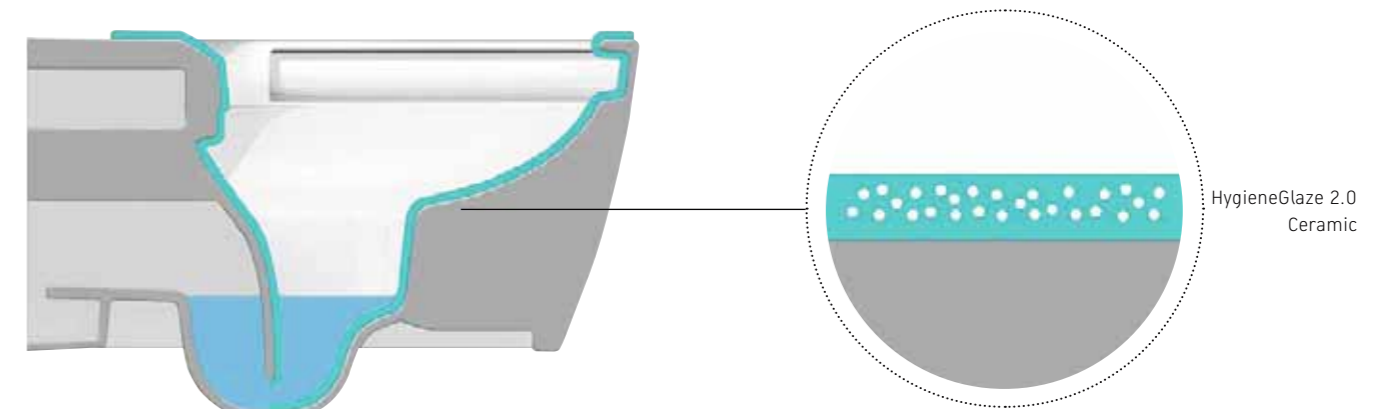

More at pro.duravit.com/hygieneGlaze