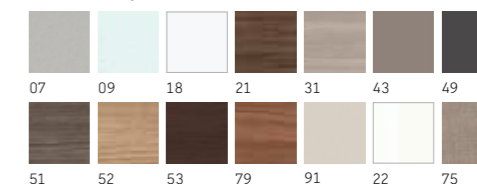

C.1
Single lever basin mixer M
with pop-up waste set, Chrome
C11020 0010 10

Faucets → p. 046

DuraSystem®
Washbasin frame, standard
500 x 1148 mm, # WD2001
2 x expansion element # WD6006

DuraSystem® → p. 070, 104

D-Code
Towel rail, Chrome
009922 10 00

Accessories D-Code → p. 048

Brioso
Vanity unit wall-mounted
52 European Oak, handle Chrome
984 x 459 mm
BR 405601052

Decor furniture surfaces → p. 103
Interior system → p. 049, 104

Set 3 Vero Air, Brioso

Vero Air – Design by Duravit, Brioso – Design by Christian Werner

Vero Air Washbasin, furniture washbasin

WxD (mm)	Model-No.
500 x 470	# 235050
600 x 470	# 235060
700 x 470	# 235070
800 x 470	# 235080
1000 x 470	# 235010
1200 x 470	# 235012

Space saving
waste # 005076

Brioso Vanity unit wall-mounted

WxD (mm)	Model-No.
484 x 459	# BR 4052
584 x 459	# BR 4053
684 x 459	# BR 4054
784 x 459	# BR 4055
984 x 459	# BR 4056
1184 x 459	# BR 4057

C.1 Single lever basin mixer M

H (mm)	Model-No.
175	# C11020

Brioso Mirror with lighting LED

WxDxH (mm)	Model-No.
620 x 45 x 700	# BR 7001
820 x 45 x 700	# BR 7002
1020 x 45 x 700	# BR 7003
1220 x 45 x 700	# BR 7004
1320 x 45 x 700	# BR 7005

DuraSystem® Washbasin frame, standard

WxD (mm)	Model-No.
500 x 1148	# WD2001
Expansion element	# WD6006
Support for expansion element	# WD6007

Please check compatibility based
on technical dimensional drawings
before order

D-Code Towel rail

L (mm)	Model-No.
445	# 009922

Furniture surfaces Brioso