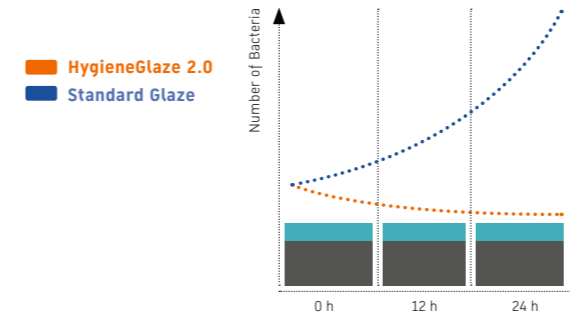

More at pro.duravit.com/hygieneGlaze