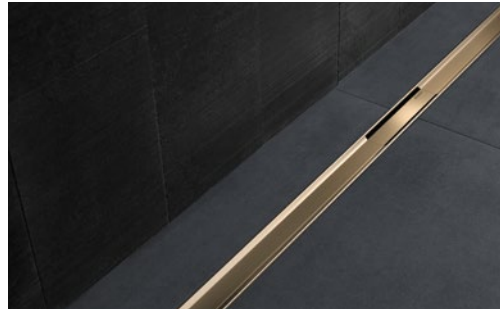

FWB

Floors | Walls | Bathrooms

■ GEBERIT

GEBERIT SHOWER DRAINS

FOR FLOOR-EVEN
SHOWERING

DESIGN
MEETS
FUNCTION

GEBERIT CLEANLINE SHOWER CHANNELS

Timeless designer lines with different finishings and easy to clean.

GEBERIT SHOWER WALL DRAIN

Elegant design solution in the wall preserves flawless tiled appearance and no stepping on the drain.

GEBERIT SETAPLANO SHOWER SURFACE

High-quality surface material that is pleasantly warm and silky-smooth to the touch.

BETTER USABILITY

-  Easy installation
-  Available in various sizes and colours

HIGHER COMFORT

-  High-quality non-slip material
-  More freedom to move around as the drain is positioned at the side or in the wall
-  Easy to open cover

TIMELESS DESIGN

-  Modern appearance that fits into every environment
-  Collector profiles with different finishings
-  Multiple design award winner

GEBERIT SHOWER FLOOR DRAIN

Compact and easy-to-clean design solution on the floor.