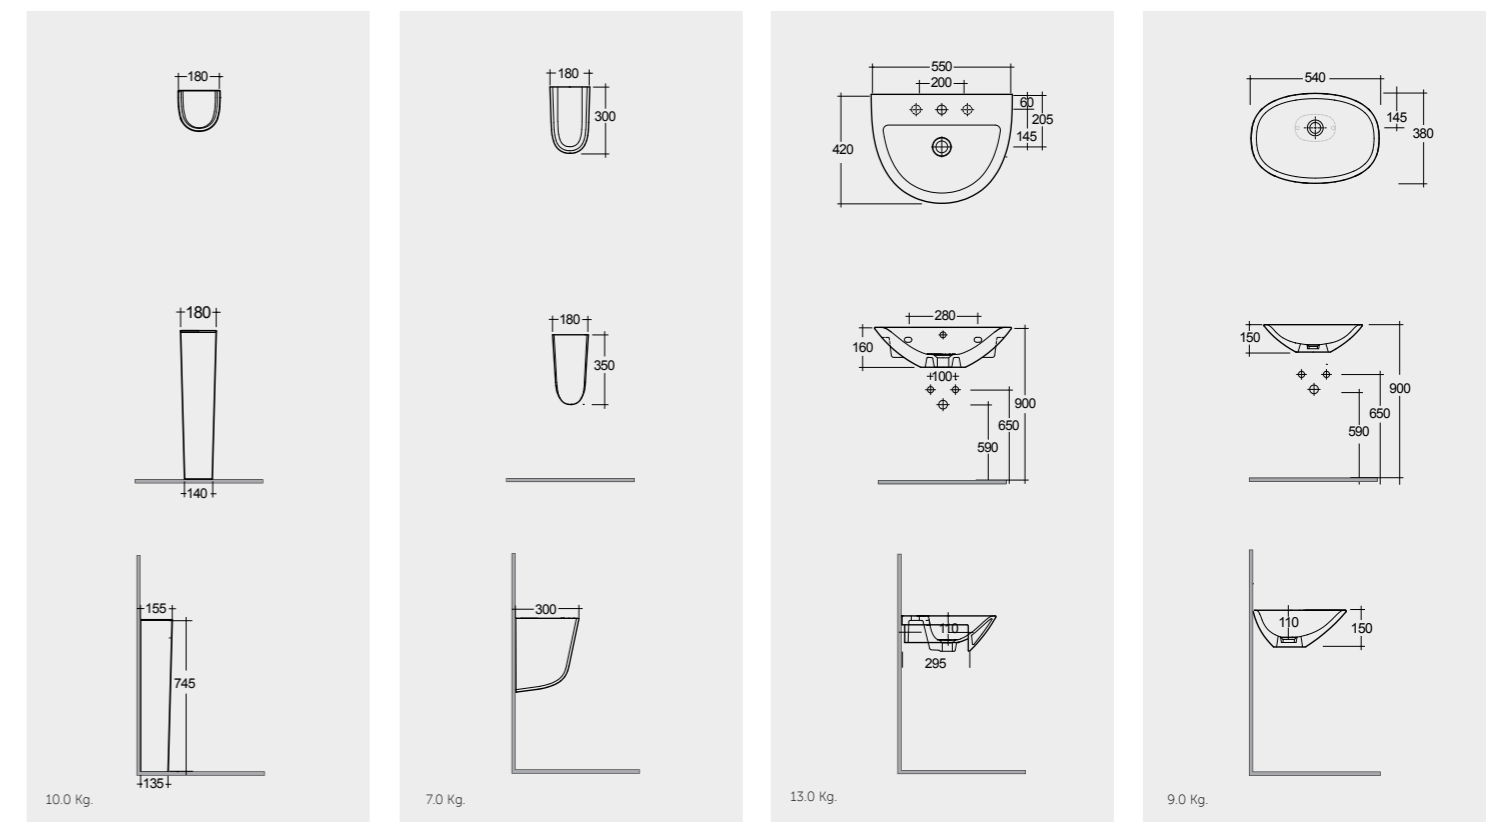

Models | Modelli | Modèles | Modelos | Modelle | Модели

H 90 CM
MORFP2400AWHA

MORHP2500AWHA

55 CM
MORSR5501AWHA

54 CM
MORCT5400AWHA

Suitable for Wash Basin : 65, 60, 55 CM

Suitable for Wash Basin : 65, 60, 55 CM

OC4S

FIXATIONS KIT NOT INCLUDED

Measurements | Misure | Dimensions | Medidas | Abmessungen | Размеры

RAK-MORNING WITH RAK-JOY & RAK-PRECIOUS SURFACES

63 CM
PRESL06347102D

Suitable for RAK-Morning Counter Top WB : 54 CM