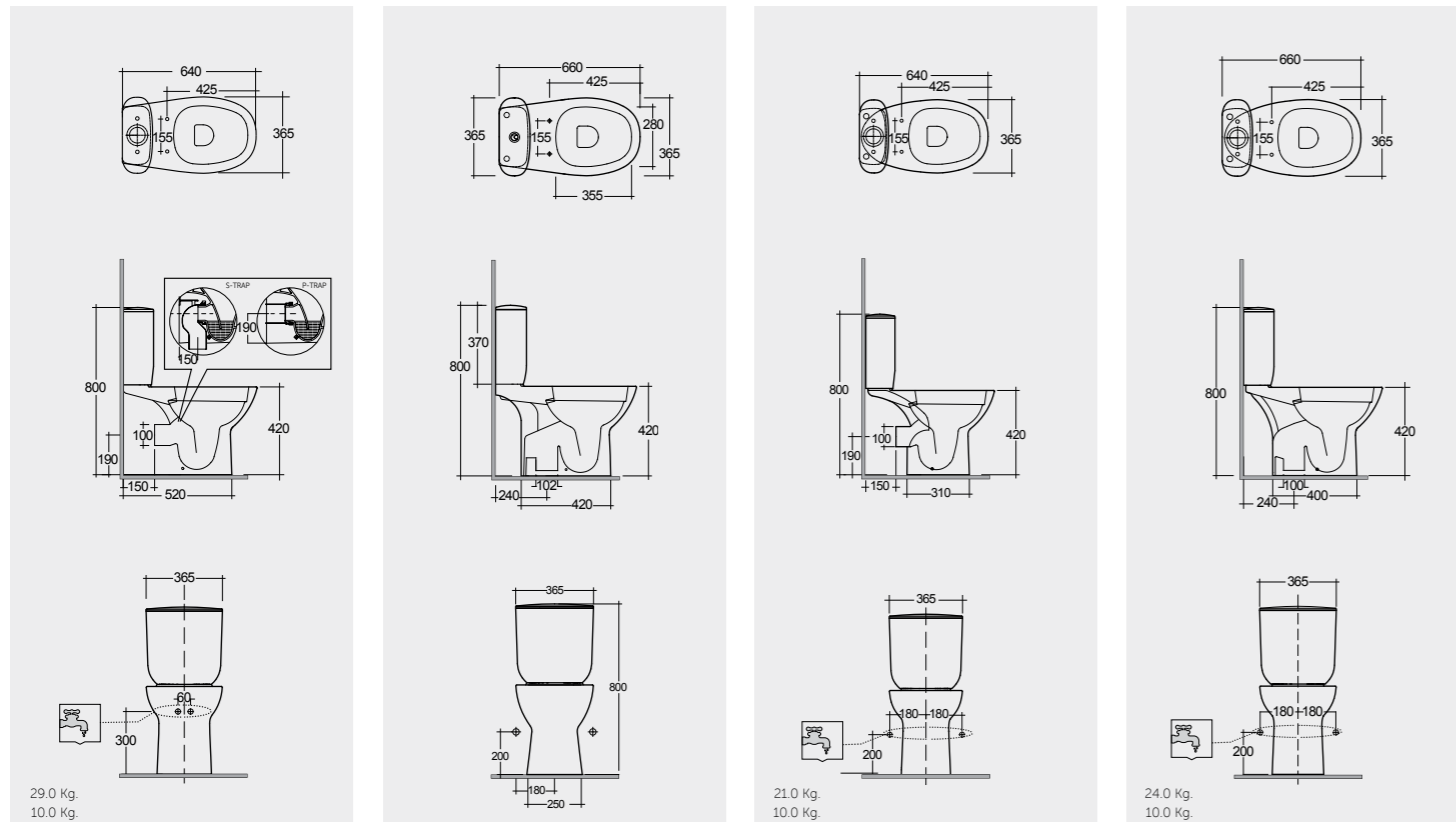

Urea RAK-Morning
MORSC3900WH

Urea RAK-Morning
MORSC3901WH

Urea RAK-Morning
MORSC3900WH

Urea RAK-Morning
MORSC3901WH

Urea RAK-Morning
MORSC3900WH

Urea RAK-Morning
MORSC3901WH

Urea RAK-Morning
MORSC3900WH

Urea RAK-Morning
MORSC3901WH

Note | Nota | Remarque | Notas | Hinweis | Примечание

All dimensions in mm tolerance $\pm 5\%$ for below 200mm and $\pm 3\%$ for above 200mm | Tutte le dimensioni hanno una tolleranza di $\pm 5\%$ mm al di sotto dei 200mm e di $\pm 3\%$ mm al di sopra dei 200mm | Toutes les dimensions en mm tolérance $\pm 5\%$ pour moins de 200mm et $\pm 3\%$ pour plus de 200mm | Todas las medidas en mm con tolerancia de 5% para menos de 200mm y 3% para más de 200mm | Alle Abmessungen in mm, Toleranz $\pm 5\%$ für unter 200mm, und $\pm 3\%$ für über 200mm | Все размеры указаны в мм, погрешность $\pm 5\%$ ниже 200 мм и $\pm 3\%$ выше 200 мм

Models | Modelli | Modèles | Modelos | Modelle | Модели