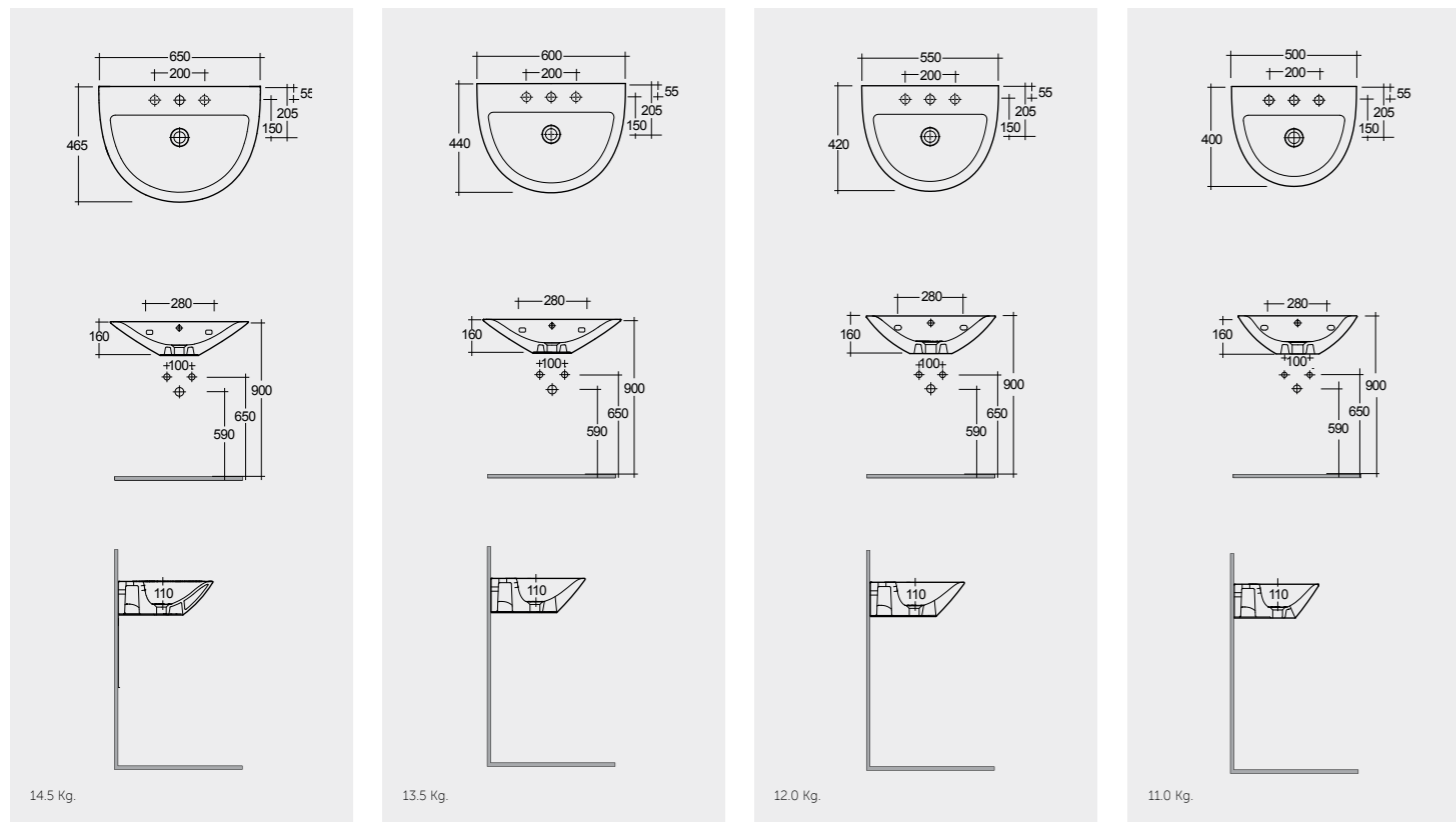

 65 CM
MORWB6501AWHA

 H 90 CM
MORFP2400AWHA

 66 CM
MORWC1045AWHA
MORWT1800AWHA

 52 CM
MORBD2215AWHA

52 CM
MORBD2215AWHA

52 CM
MORWC1745AWHA

65 CM MORWB6501AWHA H 90 CM MORFP2400AWHA 52 CM MORWC1346AWHA 52 CM MORBD2015AWHA

65 CM MORWB6501AWHA MORHP2500AWHA

RAK-MORNING

Models | Modelli | Modèles | Modelos | Modelle | Модели

65 CM
MORWB6501AWHA

60 CM
MORWB6001AWHA

55 CM
MORWB5501AWHA

50 CM
MORWB5001AWHA

Measurements | Misure | Dimensions | Medidas | Abmessungen | Размеры