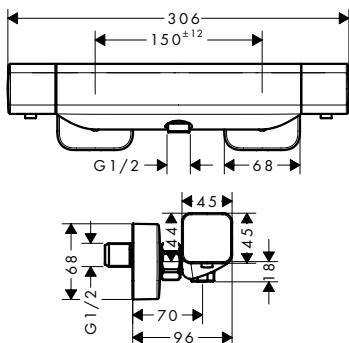

Ecostat E Shower thermostat for exposed installation

Chrome 15773000

- 1 function
- centre distance: 150 ± 12 mm
- CoolContact thermostat: Prevents the housing from heating up, making showering even safer
- EcoStop button limits the water consumption to 9 l/min
- maximum flow rate at 3 bar: 28.6 l/min
- thermostat cartridge
- min. operating pressure: 1 bar
- max. operating pressure: 10 bar
- safety lock at 40° C
- temperature limitation adjustable
- non-return valve
- with silencer
- suitable for continous flow water heaters
- material handles: metal
- connection type: s-shaped connections
- connection dimension: G 1/2
- dirt filter included