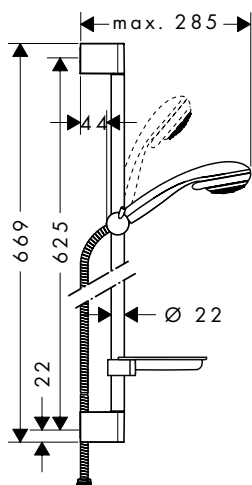

Crometta 85 Shower set Vario
with shower bar 65 cm
and soap dish

Chrome

27764000

- consists of: hand shower, shower bar, shower hose, slider, soap dish
- shower head size: 85 mm
- spray type: normal spray, Vario spray
- spray type adjustment by turning spray disc
- without pivot joints
- 90° position adjustable slider, pivots left and right, up and down
- maximum flow rate at 3 bar: 17 l/ min
- wall supports of plastic

Consisting of:

- **Crometta 85** Hand shower Vario (# 28562000)
- **Unica** Shower bar Crometta 65 cm with shower hose (# 27615000)
- **Casetta** Soap dish S (# 28684000)

Optional parts:

- Wall bar spacer

Chrome

97450000