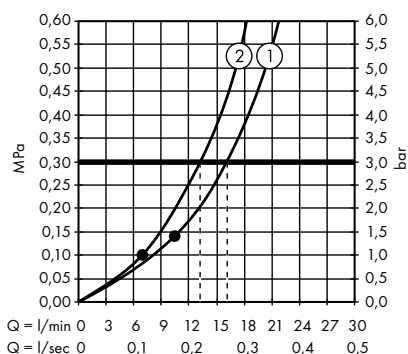

Croma Select S Showerpipe 280 1jet
with thermostat
26790000

1. Overhead shower
2. Hand shower