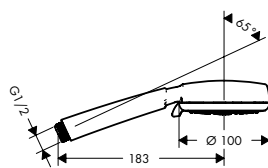

finish

code no.

Crometta 100 Hand shower Vario

White/Chrome

26824400

- shower head size: 100 mm
- spray type: Rain, normal spray, Shampoo spray, Massage spray
- spray type adjustment by turning spray disc
- maximum flow rate at 3 bar: 18 l/min
- with internal water conduction
- rinseable dirt filter
- connection thread G 1/2
- connection dimension: DN15
- suitable for continuous flow water heaters

Water saving EcoSmart version:

- **Crometta 100 Hand shower Vario EcoSmart** 9 l/min
- **Crometta 100 Hand shower Vario EcoSmart** 6 l/min

White/Chrome

26827400

White/Chrome

26834400