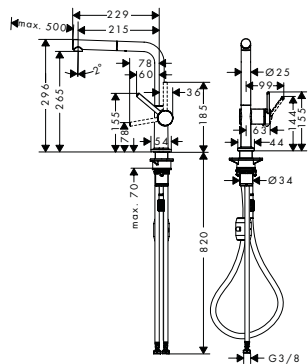

Chrome	72807000
Matt Black	72807670
Stainless Steel Finish	72807800

- ComfortZone 220
- swivel range adjustable in 4 steps 60°, 110°, 150° or 360°
- laminar spray
- with integrated shut-off valve
- device connection DN20
- connection dimension: DN15
- maximum flow rate at 3 bar: 8 l/ min
- ceramic cartridge
- connection type: G 3/8 connections
- suitable for continuous flow water heaters