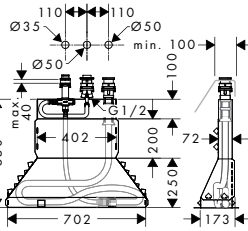

Required parts:

- Basic set for 3-hole rim mounted single lever bath mixer

13437180

Basic set for 3-hole rim mounted single lever bath mixer

13437180

- consists of: basic set, shower hose, Secubox
- maximum pull-out length of hand shower: 1.10 m
- connection thread: G 1/2
- connection dimension: DN15

Optional parts:

- Secuflex insert extension

98806000