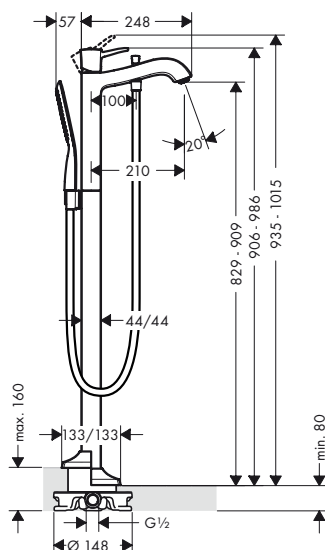

Bath

Single lever bath mixer floor-standing with lever handle

- consists of: single lever bath mixer floor standing, baton hand shower, shower hose, shower holder
- projection 210 mm
- connection type: basic set
- spray type mixer: normal spray
- spray type hand shower: RainAir
- flow rate at 3 bar: 20 l/min
- ceramic cartridge
- min. operating pressure: 1 bar
- max. operating pressure: 10 bar
- temperature limitation adjustable
- diverter with automatic resetting
- intrinsically safe against backflow
- connection dimension: DN15

Chrome   31445000
Chrome/Gold Optic 31445090

Consisting of:

- Baton hand shower 120 1jet (# 28558XXX)
- Shower hose 125 cm (# 28272XXX)

Required parts:

- Basic set for mixers floor-standing
- Sealing foil for basic set bath mixer floor-standing

10452180
96441000