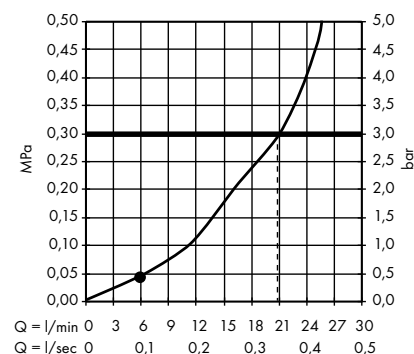

Crometta Overhead shower 160 ljet
LowPressure
26576400