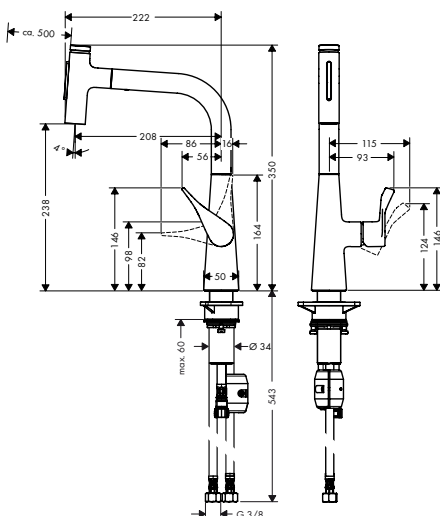

finish

code no.

Metris Select M71 Single lever kitchen mixer 320, pull-out spout, 1 jet, sBox

Chrome 73803000
Stainless Steel Finish 73803800

- consists of: single lever kitchen mixer, hose box
- ComfortZone 320
- swivel range adjustable in 2 steps to 110° or 150°
- laminar spray
- Select button for a comfortable start/stop of the water flow
- MagFit magnetic shower support
- connection dimension: DN15
- maximum flow rate at 3 bar: 8 l/ min
- ceramic cartridge
- connection type: G 3/8 connections
- integrated non-return valve
- suitable for continuous flow water heaters
- sBox for quiet, smooth and protected hose guidance in the cabinet, under the countertop, with extension length up to 76 cm
- significantly reduced splashing by soft start of the water flow

Alternative products:

- **Metris Select M71** Single lever kitchen mixer 320, Eco, pull-out spout, 1 jet, sBox
- **Metris Select M71** Single lever kitchen mixer 320, pull-out spray, 2jet, sBox

Chrome 73807000

Chrome 73816000
Stainless Steel Finish 73816800

Metris Select M71 Single lever kitchen mixer 240, pull-out spray, 2jet

Chrome 73822000
Stainless Steel Finish 73822800

- ComfortZone 240
- l-spout
- swivel range adjustable in 2 steps to 110° or 150°
- laminar spray and shower spray
- lockable shower spray, spray returns through pressing spray diverter and spray returns automatically through handle closing
- Select button for a comfortable start/stop of the water flow
- MagFit magnetic shower support
- quick connect hose
- connection dimension: DN15
- maximum flow rate at 3 bar: 7.3 l/ min
- ceramic cartridge
- connection type: G 3/8 connections
- integrated non-return valve
- suitable for continuous flow water heaters

Alternative products:

- **Metris Select M71** Single lever kitchen mixer 240, pull-out spout, 1 jet