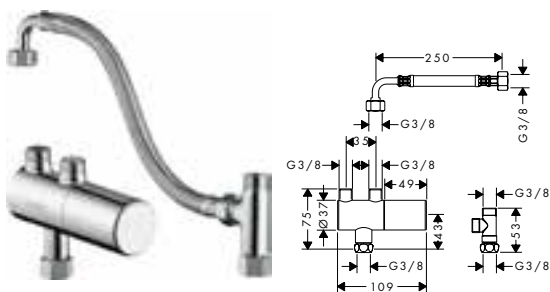

Thermostatic mixer for exposed installation

Ecostat Under-basin thermostat for exposed installation

Chrome 15346000

- the thermostat offers the possibility for thermal disinfection
- connection dimension: G 3/8