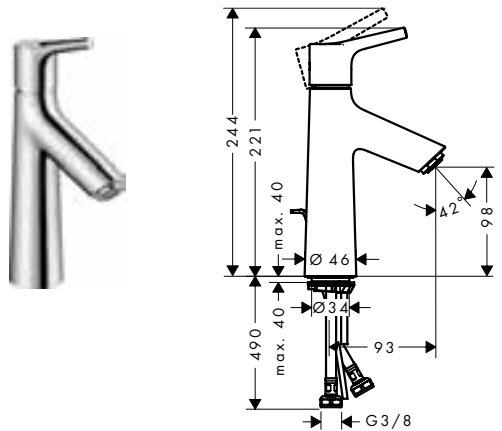

Single lever basin mixer 100 CoolStart with pop-up waste set

- consists of: single lever basin mixer, waste set
- ComfortZone 100
- projection 93 mm
- normal spray
- flow rate at 3 bar: 5 l/min
- ceramic cartridge
- temperature limitation adjustable
- suitable for continuous flow water heaters
- pop-up waste set G 1 1/4
- material waste set: metal
- connection type: G 3/8 connections
- connection dimension: DN15
- cold water in middle position

Chrome

72022000

Alternative products:

- Single lever basin mixer 100 CoolStart without waste set

Chrome

72023000