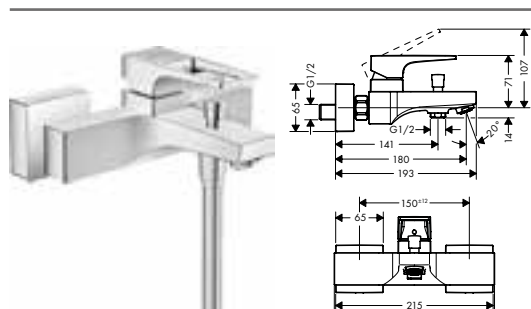

Single lever bath mixer for exposed installation with loop handle

- projection 180 mm
- connection type: s-shaped connections
- centre distance: 150 ± 12 mm
- spray type mixer: normal spray
- flow rate at 3 bar: 22 l/min
- ceramic cartridge
- min. operating pressure: 1 bar
- max. operating pressure: 10 bar
- temperature limitation adjustable
- diverter with automatic resetting
- intrinsically safe against backflow
- with silencer
- suitable for continuous flow water heaters
- connection dimension: DN15

finish

code no.

Chrome

74540000