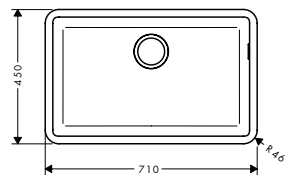

S510-U660 Under-mount sink
660

Graphiteblack
Stonegrey
Concretegrey

43432170
43432290
43432380

- cut-out dimensions: 658 x 398 mm
- material: SilicaTec
- number of bowls: 1 main bowl
- sink depth: 190 mm
- cabinet size: 80 cm
- type of installation: undermount
- position overflow: on the right side of the bowl
- waste set not included - please order one waste set from the required parts

Required parts (choose one)

· D16-10 Manual waste and overflow set for single bowl granite	Chrome	43927000
· D16-11 Automatic waste and overflow set for single bowl granite	Chrome	43937000
· D16-12 Automatic waste and overflow set for single bowl granite Select	Chrome	43947000

Optional parts:

· F15 Cutting board walnut		40960000
· F16 Cutting board oak		40961000
· F17 Mobile drainboard	Stainless Steel	40962800
· F14 Multifunctional strainer	Matt Black	40963000