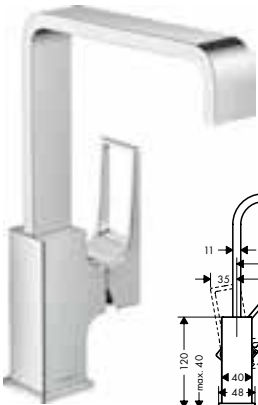

Chrome

74507000

Alternative products:

- Single lever basin mixer 110 with loop handle and pop-up waste set

Chrome

74506000

Single lever basin mixer 230 with loop handle and push-open waste set

- consists of: single lever basin mixer, waste set
- ComfortZone 230
- projection 165 mm
- swivel range 120°
- normal spray
- flow rate at 3 bar: 5 l/ min
- ceramic cartridge
- temperature limitation adjustable
- suitable for continuous flow water heaters
- push-open waste set G 1¼
- material waste set: metal
- connection type: G ¾ connections
- connection dimension: DN15
- handle position on the side: bottom-side at the base body (not suitable for wash bowls)