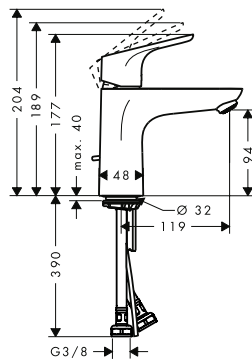

Alternative products:

- Single lever basin mixer 100 CoolStart without waste set

Chrome

31509000

finish

code no.

Single lever basin mixer 100 with 2 flow rates with pop-up waste set

- consists of: single lever basin mixer, waste set
- ComfortZone 100
- projection 119 mm
- normal spray
- ceramic cartridge with 2 flow rates
- temperature limitation adjustable
- suitable for continuous flow water heaters
- pop-up waste set G 1¼
- material waste set: metal
- connection type: G ¾ connections
- connection dimension: DN15
- cold water in middle position