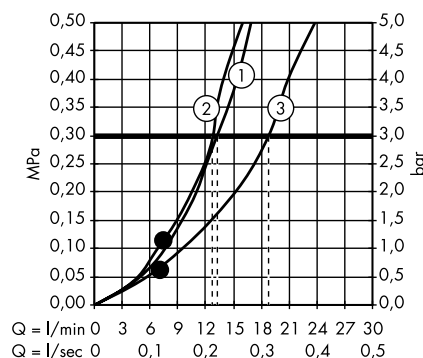

Croma 100 Hand shower Multi
28536000, 28536330, 28536430,
28536450, 28536460, 28536610,
28536710, 28536810, 28536880

1. Mono
2. Massage
3. Rain