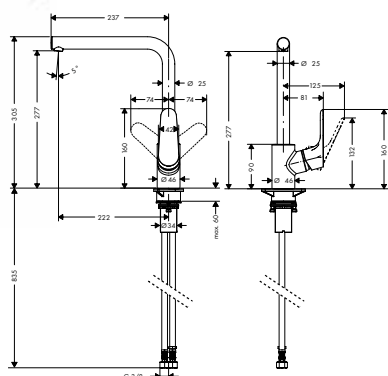

Focus M41 Single lever kitchen mixer 280, 1jet

- handle can be positioned on the right or left
- ComfortZone 280
- swivel range adjustable in 3 steps 110°, 150° or 360°
- normal spray
- connection dimension: DN15
- maximum flow rate at 3 bar: 12 l/ min
- ceramic cartridge
- connection type: G 3/8 connections
- suitable for continuous flow water heaters

Chrome	31817000
Matt Black	31817670
Stainless Steel Finish	31817800

Alternative products:

· Focus M41 Single lever kitchen mixer 280, Eco, 1jet	Chrome	31827000