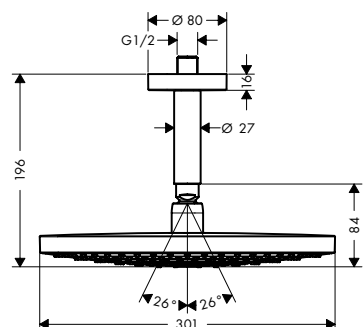

Raindance Select S

Raindance Select S Overhead shower 300 2jet with ceiling connector

- consists of: overhead shower, ceiling connector
- spray type: Rain, RainAir
- shower head size: 300 mm
- ball-joint: overhead shower angle adjustable
- flow rate Rain spray (at 3 bar): 17 l/min
- flow rate RainAir spray (at 3 bar): 17 l/min
- Select button on overhead shower
- spray disc surface in two variants: chrome or white
- material spray disc: metal
- spray disc removable for cleaning
- brass ceiling connector
- ceiling connection length: 100 mm
- installation: ceiling
- connection thread G 1/2
- connection dimension: DN15

finish

code no.

Chrome
White/Chrome

27337000
27337400