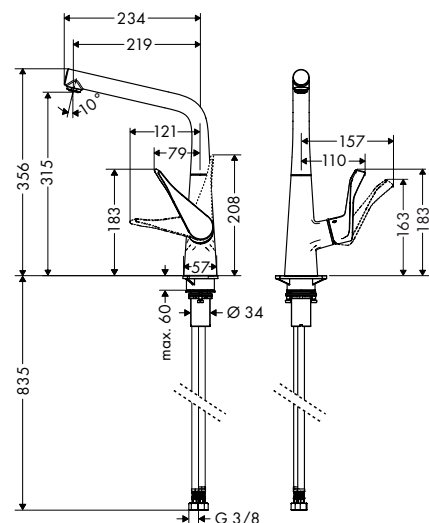

Alternative products:

· **Metris M71** Single lever kitchen mixer 320, Eco, 1 jet Chrome 14782000
· **Metris M71** Single lever kitchen mixer 320, installation in front of a window, 1 jet Chrome 14823000