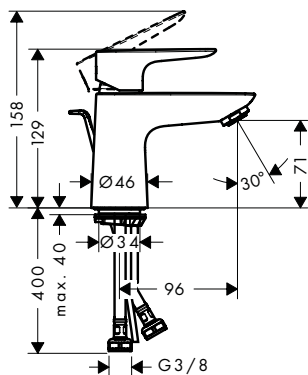

Single lever basin mixer 80 with pop-up waste set

- consists of: single lever basin mixer, waste set
- ComfortZone 80
- projection 96 mm
- normal spray
- flow rate at 3 bar: 5 l/min
- ceramic cartridge
- temperature limitation adjustable
- suitable for continuous flow water heaters
- pop-up waste set G 1 1/4
- material waste set: metal
- connection type: G 3/8 connections
- connection dimension: DN15

Chrome

71700000

Alternative products:

- Single lever basin mixer 80 with push-open waste set
- Single lever basin mixer 80 without waste set
- Single lever basin mixer 80 LowFlow with pop-up waste set
- Single lever basin mixer 80 for vented hot water cylinders with pop-up waste set

Chrome

71701000

Chrome

71702000

Chrome

71705000

Chrome

71707000