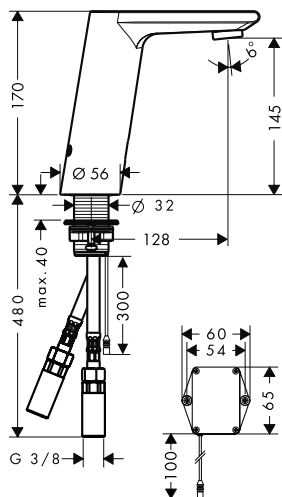

Alternative products:

- Electronic basin mixer with temperature pre-adjustment battery operation Chrome 31101000
- Electronic basin mixer with temperature control mains connection 230 V Chrome 31102000
- Electronic basin mixer with temperature pre-adjustment mains connection 230 V Chrome 31103000