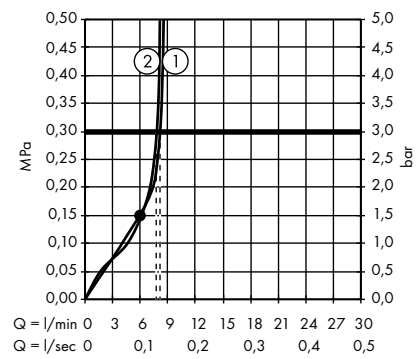

1. Hand shower
2. Overhead shower

· **Rainmaker Select** Showerpipe 460 2jet with thermostat
27109400