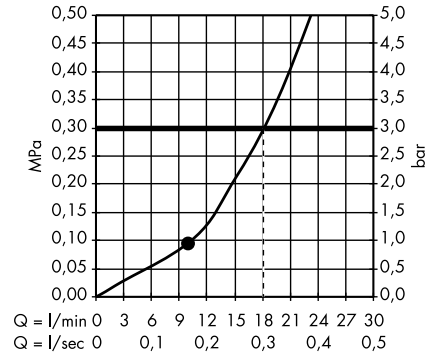

Raindance S Overhead shower 240 ljet with shower arm
27474000