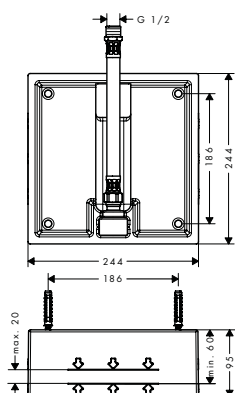

Raindance Basic set for overhead shower 260/260 1jet

code no. 26471180

· connection dimension: G 1/2

Optional parts:

· **Raindance Overhead shower 260/260 1jet**

finish Chrome
code no. 26472000

· **Raindance Overhead shower 260/260 1jet EcoSmart 9 l/min**

finish Chrome
code no. 26481000