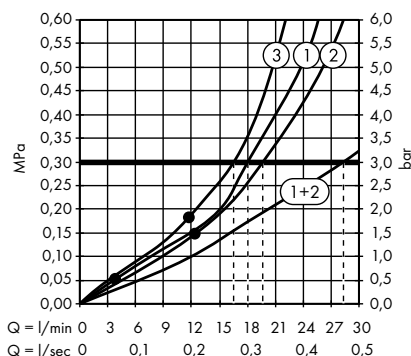

Rainfinity Overhead shower 250 3jet
with wall connector
26232000, 26232700

1. Intense PowderRain
2. PowderRain
3. RainStream

Rainfinity Overhead shower 250 3jet
EcoSmart with wall connector
26233000, 26233700