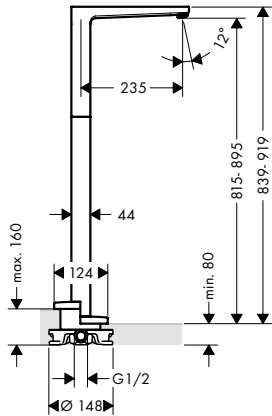

Bath spout floor-standing

Chrome

32531000

- connection type: basic set
- projection 235 mm
- free-standing installation
- flow rate: 20 l/min
- spray type: normal spray

Required parts:

- Basic set for mixers floor-standing

10452180

Optional parts:

- Sealing foil for basic set bath mixer floor-standing

96441000