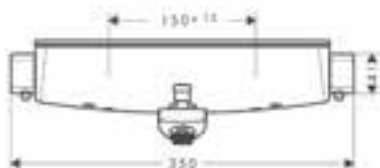

Consisting of:

- S-Union Set (# 95772000)

Optional parts:

- S-connections adapter G 3/4 for renovation Chrome 02026000

Ecostat Select Shower thermostat for exposed installation

Chrome 13161000
White/Chrome 13161400

- 1 function
- volume control for 1 outlet
- centre distance: 150 ± 12 mm
- CoolContact thermostat: Prevents the housing from heating up, making showering even safer
- EcoStop button limits the water consumption to 10 l/ min
- maximum flow rate at 3 bar: 12 l/ min
- flow rate hand shower connection at 3 bar: 12 l/ min
- thermostat cartridge, ceramic valve 180°
- min. operating pressure: 1 bar
- max. operating pressure: 10 bar
- safety lock at 40° C
- temperature limitation adjustable
- with isolated water conduction
- non-return valve
- with silencer
- shelf made of safety glass
- in case of installation on existing G 3/4 connections, adaptor # 02026000 must be used
- surface of the shelf at color variant -000 = mirror glass, at color variant -400 = white glass
- connection type: s-shaped connections
- connection dimension: DN15
- dirt filter included

Consisting of:

- S-Union Set (# 95772000)

Optional parts:

- S-connections adapter G 3/4 for renovation Chrome 02026000