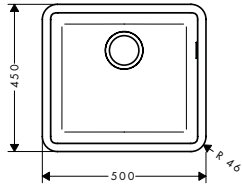

SilicaTec undermount sinks

S510-U450 Under-mount sink
450

finish

code no.

Graphiteblack	43431170
Stonegrey	43431290
Concretegrey	43431380

- cut-out dimensions: 448 x 398 mm
- material: SilicaTec
- number of bowls: 1 main bowl
- sink depth: 190 mm
- cabinet size: 60 cm
- type of installation: undermount
- position overflow: on the right side of the bowl
- waste set not included - please order one waste set from the required parts

Required parts (choose one)

· D16-10 Manual waste and overflow set for single bowl granite	Chrome	43927000
· D16-11 Automatic waste and overflow set for single bowl granite	Chrome	43937000
· D16-12 Automatic waste and overflow set for single bowl granite Select	Chrome	43947000

Optional parts:

· F15 Cutting board walnut		40960000
· F16 Cutting board oak		40961000
· F17 Mobile drainboard	Stainless Steel	40962800
· F14 Multifunctional strainer	Matt Black	40963000