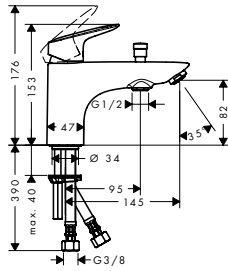

finish

code no.

Single lever bath and shower mixer Monotrou

Chrome

71312000

- projection 145 mm
- connection type: G 3/8 connections
- spray type mixer: normal spray
- flow rate at 3 bar: 20 l/min
- ceramic cartridge
- temperature limitation adjustable
- diverter with automatic resetting
- suitable for continuous flow water heaters
- connection dimension: DN15

Alternative products:

- Single lever bath and shower mixer Monotrou with 2 flow rates

Chrome

71315000