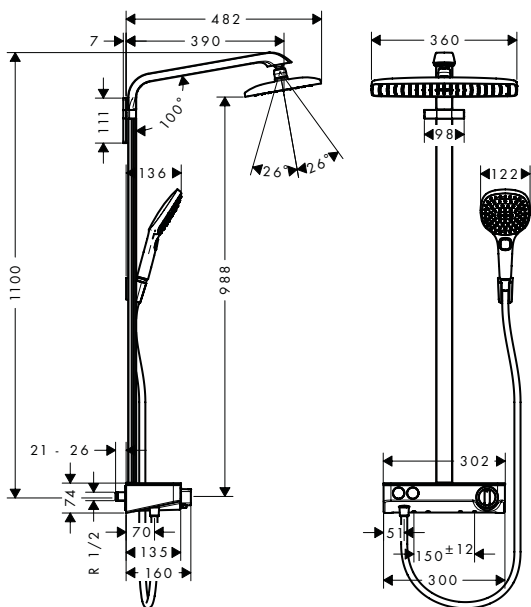

Optional parts:

- S-connections adapter G 3/4 for renovation Chrome 02026000

S-connections adapter G 3/4 for renovation

Chrome 02026000

- installation type: exposed installation
- connection dimension G 3/4
- adapter for installation on existing s-unions G 1/2 x G 3/4