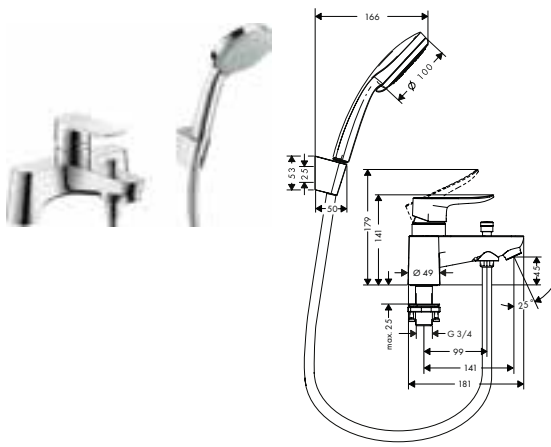

finish

code no.

2-hole rim mounted bath mixer with diverter valve and Croma 100 hand shower Vario

Chrome

31422000

- consists of: 2-hole rim mounted bath mixer, hand shower, shower holder, shower hose
- connection type: G 3/4
- centre distance: 180 mm
- ceramic cartridge (Highflow)
- operating pressure from 0.02 MPa
- diverter with automatic resetting
- non-return valve
- with silencer
- connection dimension: DN15

Consisting of:

- Hand shower Vario EcoSmart 9 l/min (# 28537000)
- Shower holder Porter S (# 28331XXX)
- Shower hose 160 cm (# 28276XXX)