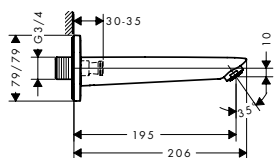

Bath spout

Chrome

71410000

- connection type: G 3/4
- with escutcheon
- projection 195 mm
- wall-mounted
- connection dimension: DN20
- spray type: normal spray