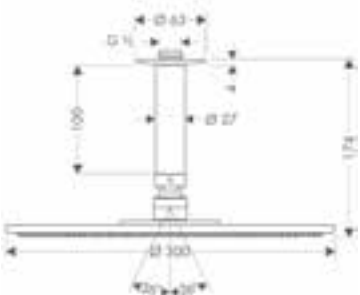

Raindance S Overhead shower 300 1jet with ceiling connector

Chrome

27494000

- consists of: overhead shower, ceiling connector
- spray type: RainAir
- shower head size: 300 mm
- ball-joint: overhead shower angle adjustable
- flow rate RainAir spray (at 3 bar): 20 l/min
- material spray disc: metal
- ceiling connection length: 100 mm
- installation: ceiling
- connection thread G 1/2
- connection dimension: DN15

Water saving EcoSmart version:

- **Raindance S** Overhead shower 300 1jet EcoSmart 9 l/min with ceiling connector

Chrome

26600000