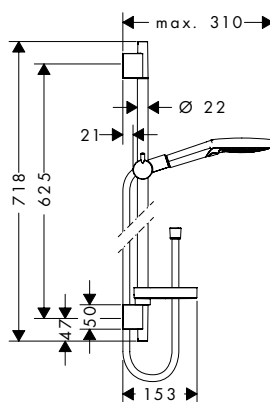

Raindance Select S Shower set 120 3jet with shower bar 65 cm and soap dish

- consists of: hand shower, shower bar, shower hose, slider, soap dish
- shower head size: 125 mm
- spray type: Rain, RainAir, Whirl
- convenient diversion via Select button
- pivot connector prevent hose from tangling
- 90° position adjustable slider, pivots left and right, up and down
- maximum flow rate at 3 bar: 15 l/min
- wall supports of plastic

Consisting of:

- **Raindance Select S** Hand shower 120 3jet (# 26530XXX)
- **Unica** Shower bar S Puro 65 cm with shower hose (# 28632XXX)
- **Casetta** Soap dish S Puro (# 28679000)

Alternative sizes:

- **Raindance Select S** Shower set 120 3jet with shower bar 90 cm and soap dish

Water saving EcoSmart version:

- **Raindance Select S** Shower set 120 3jet EcoSmart 9 l/min with shower bar 65 cm and soap dish

Optional parts:

- Wall bar spacer

Chrome 26630000
White/Chrome 26630400

Chrome 26631000
White/Chrome 26631400

Chrome 26632000
White/Chrome 26632400

Chrome 97450000