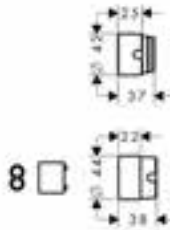

Extension set 2.5 cm

31971000

- extension length: 25 mm