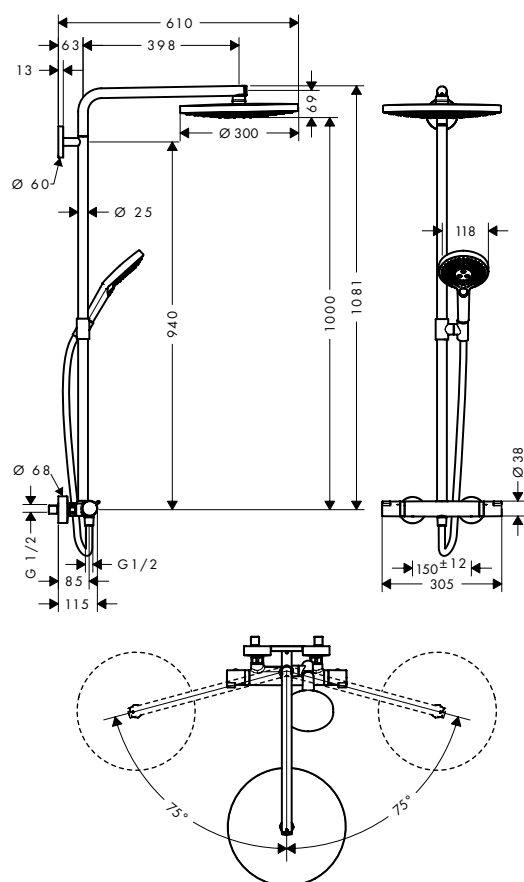

Consisting of:

- **Isiflex** Shower hose 160 cm (# 28276XXX)
- **Raindance Select S** Hand shower 120 3jet (# 26530XXX)

Optional parts:

- Wall bar spacer for Cromia 100 Showerpipe

Chrome

95239000

finish

code no.