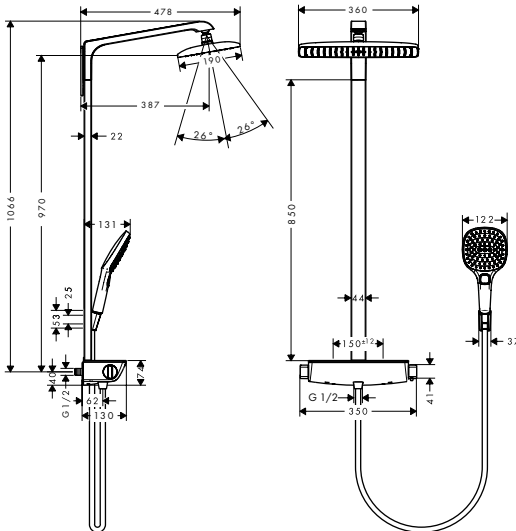

finish code no.

**Raindance E Showerpipe 360
1jet with thermostat**

Chrome 27112000
White/Chrome 27112400

- consists of: overhead shower, hand shower, shower thermostat, shower hose, shower holder
- overhead shower Raindance E 360 Air
- shower head size: 360 x 190 mm
- spray type: RainAir
- ball-joint: overhead shower angle adjustable
- shelf made of safety glass
- shelf finish: chrome or white
- surface of the shelf at color variant -000 = mirror glass, at color variant -400 = white glass
- shower arm length: 380 mm
- maximum flow rate at 3 bar: 15 l/min
- operating pressure: min. 1,5 bar/max. 10 bar
- CoolContact thermostat: Prevents the housing from heating up, making showering even safer
- thermostat Ecostat Select
- isolated water conduction
- safety lock at 40° C
- adjustable hot water limitation
- outlets controlled via turning handle
- will not run two outlets at same time
- installation type: exposed installation
- connection dimension DN15
- connection thread G 1/2
- centre distance 150 ± 12 mm
- in case of installation on existing G 3/4 connections, adaptor # 02026000 must be used