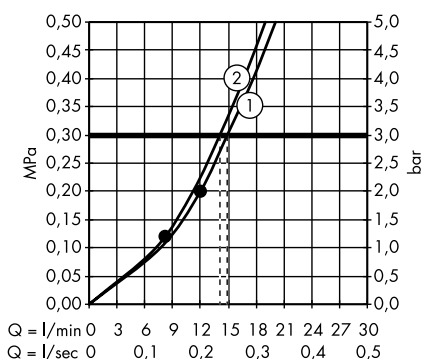

Raindance Select E Overhead shower 300
3jet with shower arm
26468000, 26468400

1. Rain
2. RainAir
3. RainStream

Raindance Select E Overhead shower 300
2jet with ceiling connector
27384000, 27384400

1. Rain
2. RainAir