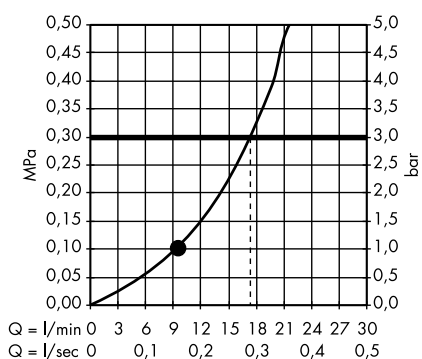

Raindance E Overhead shower 240 l jet
with shower arm
27370000