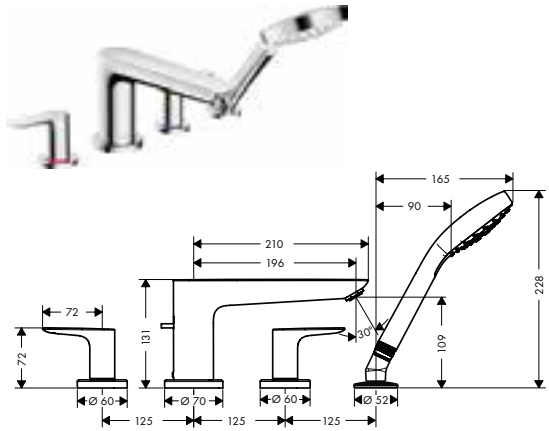

Measurements within scale drawings are in mm.

Technical specifications and units of measure are subject to change.

finish

code no.

Basic set for 3-hole rim mounted single lever bath mixer

13439180

- consists of: basic set, shower holder, shower hose
- maximum pull-out length of hand shower: 1.60 m
- maintenance opening required
- connection dimension: G 1/2
- ceramic cartridge