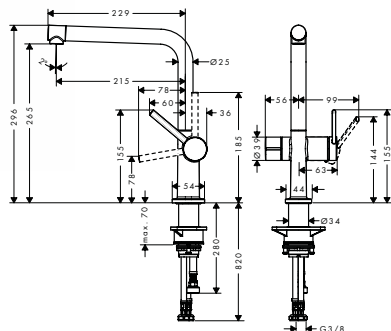

NEW

Talis M54 Single lever kitchen mixer 270, device shut-off valve, 1jet

Chrome	72827000
Matt Black	72827670
Stainless Steel Finish	72827800

- ComfortZone 270
- swivel range adjustable in 4 steps 60°, 110°, 150° or 360°
- laminar spray
- with integrated shut-off valve
- connection dimension: DN15
- maximum flow rate at 3 bar: 8 l/min
- ceramic cartridge
- connection type: G 3/8 connections
- suitable for continuous flow water heaters