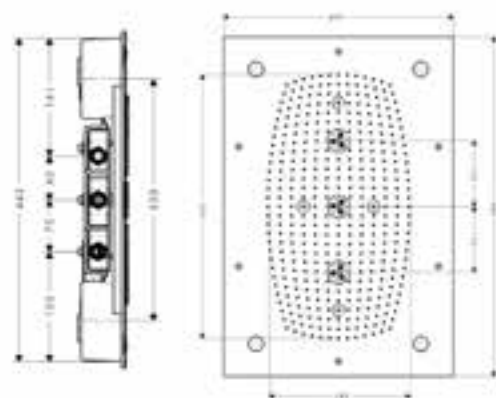

Raindance Rainmaker
Overhead shower 680/460
3jet with lighting

Chrome

28418000

- consists of: overhead shower, basic set
- spray type: RainAir, Whirl, RainAir XL
- shower head size: 680 x 460 mm
- flow rate RainAir spray (at 3 bar): 20 l/min
- flow rate RainAir XL (at 3 bar): 24 l/min
- flow rate WhirlAir spray (at 3 bar): 22 l/min
- the 3 spray zones must be controlled via 3 valves or a diverter valve with 3 outlets
- material spray disc: metal
- installation: flush with the ceiling on basic body
- connection thread G 1/2
- connection dimension: DN20
- with integrated lighting
- illuminant: LED
- power supply: 12 V - DC
- transformer power supply for concealed installation 12 V, 18 W
- input voltage: 100 - 240 V AC / 50 / 60 Hz
- output voltage: 12 V - DC
- colour temperature: 2700 K
- energy efficiency label: C
- TÜV certified