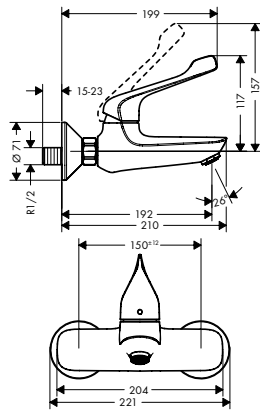

Single lever basin mixer for exposed installation with extra long handle

Chrome

71923000

- larger print for greater clarity
- with extra long barrier-free handle
- projection 192 mm
- centre distance: 150 ± 12 mm
- normal spray
- flow rate at 3 bar: 5 l/min
- ceramic cartridge
- temperature limitation adjustable
- with noise reduction
- suitable for continuous flow water heaters
- connection type: s-shaped connections
- connection dimension: DN15