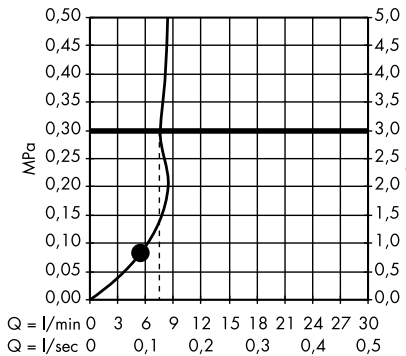

Croma Select S Hand shower 1jet
EcoSmart 9 l/min
26805400