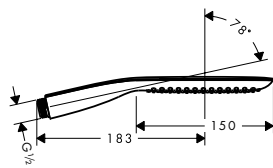

Showers and shower holder

finish

code no.

Hand shower 150 3jet

- shower head size: 150 mm
- spray type: RainAir, CaresseAir, Mix
- convenient diversion via Select button
- hand shower with 2-shell construction
- maximum flow rate at 3 bar: 16 l/min
- with internal water conduction
- rinseable dirt filter
- connection thread G 1/2
- connection dimension: DN15
- suitable for continuous flow water heaters
- the hand shower shouldn't be combined with sliders which have two adjustable positions

Chrome 28557000
White/Chrome 28557400

Water saving EcoSmart version:

- Hand shower 3jet EcoSmart 9 l/min

Chrome 28567000
White/Chrome 28567400

Baton hand shower 120 1jet

- shower head size: 150 mm
- spray type: RainAir
- hand shower with 2-shell construction
- maximum flow rate at 3 bar: 16 l/min
- with internal water conduction
- rinseable dirt filter
- connection thread G 1/2
- connection dimension: DN15
- suitable for continuous flow water heaters

Chrome 28558000
White/Chrome 28558400

Water saving EcoSmart version:

- Baton hand shower 120 1jet EcoSmart 9 l/min

Chrome 28568000
White/Chrome 28568400

Wall outlet with non-return valve and pivot joint

- shower hose connection with ball joint
- plastic connection angle with metal ball joint
- non-return valve
- installation: wall
- hose nut: for shower hoses with conical nut on both sides

Chrome 27414000

Wall outlet with non-return valve

- non-return valve
- installation: wall

Chrome 26457000
NEW Brushed Bronze 26457140
NEW Brushed Black 26457340
Chrome
NEW Matt Black 26457670
NEW Matt White 26457700
NEW Polished Gold Optic 26457990

Shower holder Porter S

- fixed holding position
- for hoses with conical nut