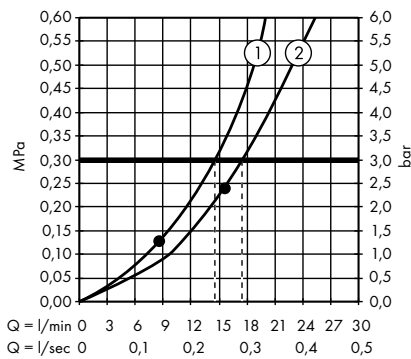

Showerpipes and shower panels

· **Rainfinity** Showerpipe 360 1jet for concealed installation
26842000, 26842700

1. Hand shower
2. Overhead shower

· **Rainmaker Select** Showerpipe 460 3jet with thermostat
27106400