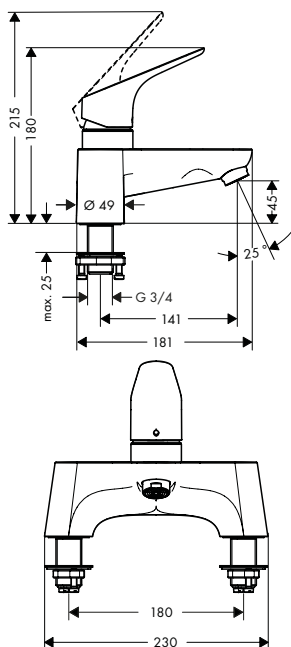

finish

code no.

Single lever bath and shower mixer Monotrou

Chrome

31930000

- projection 130 mm
- connection type: G 3/8 connections
- spray type mixer: normal spray
- flow rate at 3 bar: 20 l/min
- ceramic cartridge
- min. operating pressure: 1 bar
- max. operating pressure: 10 bar
- temperature limitation adjustable
- diverter with automatic resetting
- intrinsically safe against backflow
- suitable for continuous flow water heaters
- connection dimension: DN15

Alternative products:

- Single lever bath and shower mixer Monotrou with 2 flow rates

Chrome

31938000

Single lever bath mixer Monotrou

Chrome

31931000

- projection 130 mm
- connection type: G 3/8 connections
- spray type mixer: normal spray
- flow rate at 3 bar: 20 l/min
- ceramic cartridge
- min. operating pressure: 1 bar
- max. operating pressure: 10 bar
- temperature limitation adjustable
- suitable for continuous flow water heaters
- connection dimension: DN15

2-hole rim mounted bath mixer

Chrome

31523000

- connection type: G 3/4
- centre distance: 180 mm
- ceramic cartridge (Highflow)
- operating pressure from 0.02 MPa
- with silencer
- connection dimension: DN15