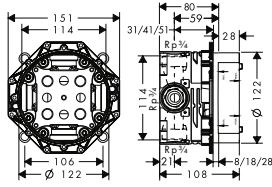

Basic set iBox universal

01800180

- suitable for all shower, bath tub and thermostat finish sets for concealed installation
- connection thread
- Rp $\frac{3}{4}$
- rotationally-symmetric installation
- sound-decoupled installation
- connection dimension: DN20

Alternative products:

- Basic set iBox universal with shut-off unit

01850180

Optional parts:

- Extension iBox universal basic set 2.5 cm
- Fastening rail set for iBox universal
- Assembly aid for iBox universal

13595000

96615000

93500000