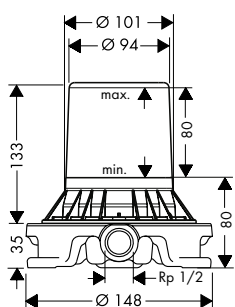

Basic set for mixers floor-standing

- for mounting on unfinished floor
- suitable for single lever bath mixer, single lever basin mixer and bath spout floor-standing
- connection dimension: DN15

10452180

Optional parts:

- Sealing foil for basic set bath mixer floor-standing

96441000