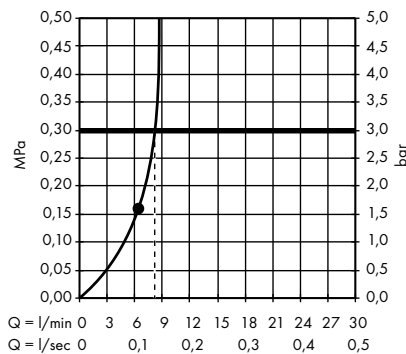

Raindance E Overhead shower 360 1jet with shower arm 24 cm
27371000

Raindance E Overhead shower 360 1jet with shower arm 39 cm
27376000

Raindance E Overhead shower 360 1jet EcoSmart 9 l/min with shower arm
26605000