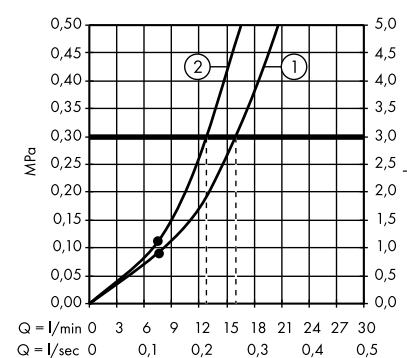

Croma Showerpipe 220 1jet with single lever mixer
27222000

1. Overhead shower
2. Hand shower