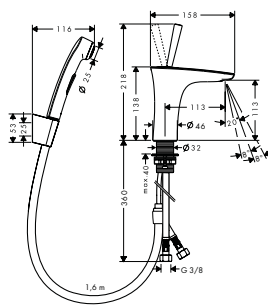

finish

code no.

Single lever basin mixer with bidette hand shower and shower hose 160 cm

- consists of: single lever basin mixer, bidette hand shower, shower holder, shower hose, waste set
- ComfortZone 110
- flow rate at 3 bar: 5 l/min
- ceramic cartridge
- temperature limitation adjustable
- suitable for continuous flow water heaters
- push-open waste set G 1 1/4
- material waste set: metal
- connection type: G 3/8 connections
- connection dimension: DN15

White/Chrome

15275400