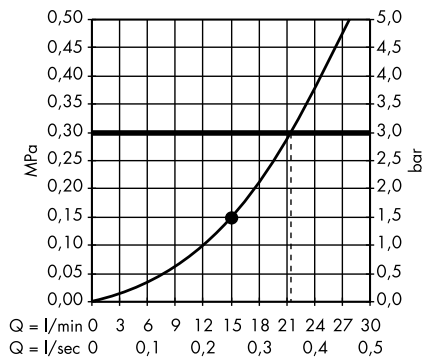

· **PuraVida** Overhead shower 400 1jet with shower arm # 27437000, 27437400