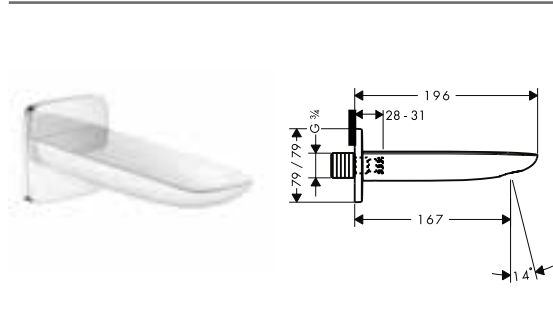

finish **code no.**

1. **Bath spout**
2. projection 196 mm
   - wall-mounted
   - flow rate: 25 l/ min
   - connection dimension: DN20
   - spray type: normal spray

Chrome 15412000
White/Chrome 15412400