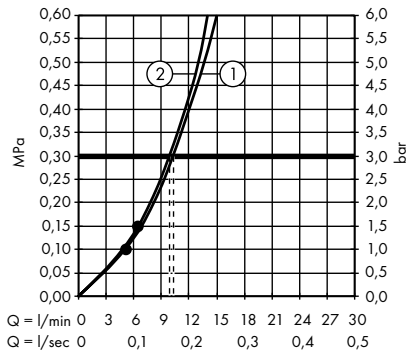

Croma Select S Showerpipe 280 1jet Reno
26793000

1. Hand shower
2. Overhead shower