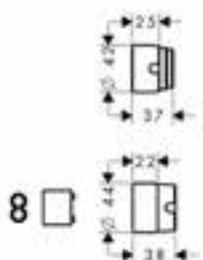

Optional parts:

- Extension set 2.5 cm

31971000

Extension set 2.5 cm

- extension length: 25 mm

31971000

Bidet

Bidet mixer with pop-up waste set