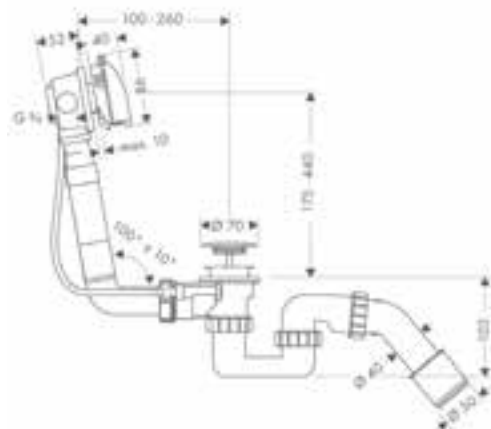

Optional parts:

- Flexible connection tube 80 cm

58192000