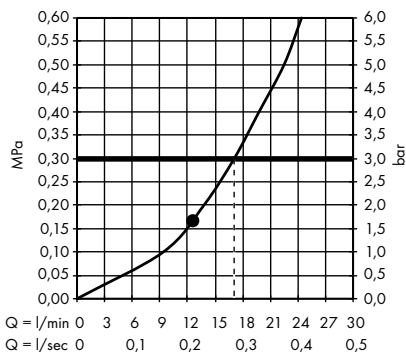

Raindance E Overhead shower 300 1jet
with shower arm
26238000, 26238140, 26238340,
26238670, 26238700, 26238990