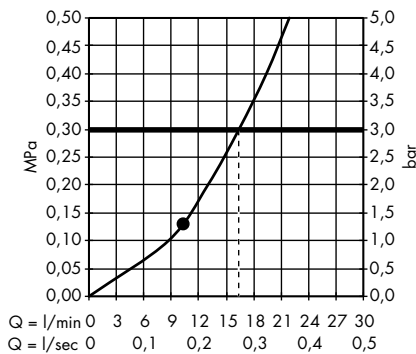

Raindance E Overhead shower 360 1jet with shower arm 24 cm
27371000

Raindance E Overhead shower 360 1jet with shower arm 39 cm
27376000

Raindance E Overhead shower 360 1jet EcoSmart 9 l/min with shower arm
26605000