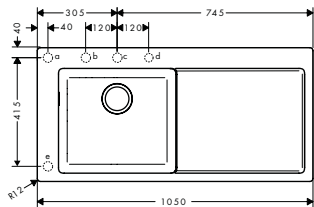

finish

code no.

S5110-F450 Built-in sink 450
with drainboard right

Graphiteblack	43330170
Stonegrey	43330290
Concretegrey	43330380

- cut-out dimensions: 1030 x 490 mm
- for installation in worktops from 20 mm
- material: SilicaTec
- number of bowls: 1 main bowl
- with drainage
- tap hole for drilling is predefined (see scale drawing)
- orientation: bowl left
- sink depth: 190 mm
- cabinet size: 60 cm
- type of installation: topmount
- position overflow: on the left side of the bowl
- waste set not included - please order one waste set from the required parts

Required parts (choose one)

· D16-10 Manual waste and overflow set for single bowl granite	Chrome	43927000
· D16-11 Automatic waste and overflow set for single bowl granite	Chrome	43937000
· D16-12 Automatic waste and overflow set for single bowl granite Select	Chrome	43947000

Optional parts:

· F15 Cutting board walnut		40960000
· F16 Cutting board oak		40961000
· F14 Multifunctional strainer	Matt Black	40963000

S5110-F660 Built-in sink 660

Graphiteblack	43313170
Stonegrey	43313290
Concretegrey	43313380

- cut-out dimensions: 750 x 490 mm
- material: SilicaTec
- number of bowls: 1 main bowl
- tap hole for drilling is predefined (see scale drawing)
- sink depth: 190 mm
- cabinet size: 80 cm
- type of installation: topmount
- position overflow: on the right side of the bowl
- waste set not included - please order one waste set from the required parts

Required parts (choose one)

· D16-10 Manual waste and overflow set for single bowl granite	Chrome	43927000
· D16-11 Automatic waste and overflow set for single bowl granite	Chrome	43937000
· D16-12 Automatic waste and overflow set for single bowl granite Select	Chrome	43947000

Optional parts: