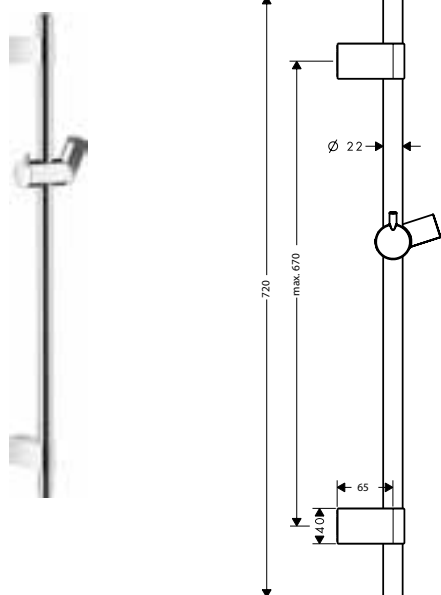

Unica Shower bar S Puro Reno 72 cm

- consists of: shower bar, slider
- bar width: brass pipe with a bar calibre of 22 mm
- slide with locking mechanism
- slide inclination angle steplessly adjustable
- inclination angle adjustable via raster
- variable wall support

Alternative sizes:

- **Unica** Shower bar S Puro Reno 105 cm

Chrome	28662000

Chrome	28663000