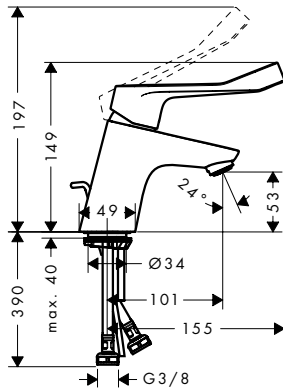

Basin - Focus Care

finish

code no.

Single lever basin mixer
70 with extra long handle
and pop-up waste set

Chrome

31910000

- consists of: single lever basin mixer, waste set
- ComfortZone 70
- larger print for greater clarity
- with extra long barrier-free handle
- projection 101 mm
- laminar spray
- flow rate at 3 bar: 5 l/min
- ceramic cartridge
- temperature limitation adjustable
- suitable for continuous flow water heaters
- pop-up waste set G 1 1/4
- material waste set: metal
- connection type: G 3/8 connections
- connection dimension: DN15

Alternative products:

- Single lever basin mixer 70 with extra long handle without waste set

Chrome

31914000