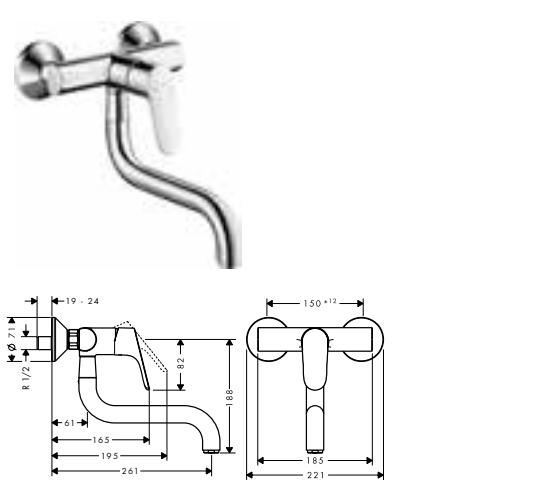

Focus M41 Single lever kitchen mixer, wall-mounted lowspout, 1 jet

finish

Chrome

code no.

31825000

- swivel range 180°
- normal spray
- centre distance 150 ± 12 mm
- connection dimension: DN15
- maximum flow rate at 3 bar: 12 l/min
- ceramic cartridge
- connection type: s-shaped connections
- suitable for continuous flow water heaters