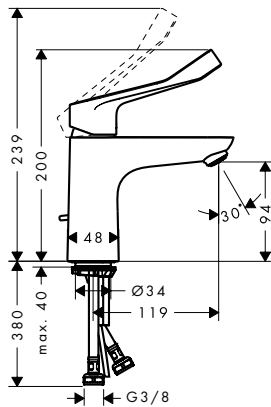

Single lever basin mixer
100 with extra long handle
and pop-up waste set

Chrome

31911000

- consists of: single lever basin mixer, waste set
- ComfortZone 100
- larger print for greater clarity
- with extra long barrier-free handle
- projection 119 mm
- laminar spray
- flow rate at 3 bar: 5 l/min
- ceramic cartridge
- temperature limitation adjustable
- suitable for continuous flow water heaters
- pop-up waste set G 1 1/4
- material waste set: metal
- connection type: G 3/8 connections
- connection dimension: DN15

Alternative products:

- Single lever basin mixer 100 with extra long handle without waste set

Chrome

31915000