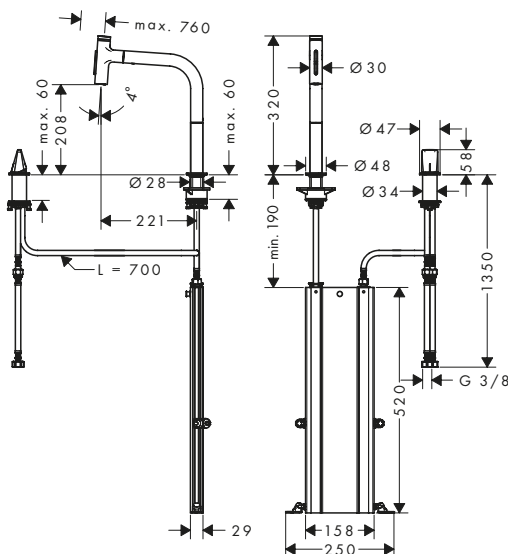

Metris Select M71 2-hole single lever kitchen mixer 200, pull-out spray, 2jet, sBox

Chrome 73818000
Brushed Black 73818340
Chrome 73818670
Matt Black 73818800
Stainless Steel Finish 73818800

- consists of: 2-hole single lever kitchen mixer, control unit, hose box
- ComfortZone 200
- swivel range adjustable in 2 steps to 110° or 150°
- flexible position of faucet controls, 2 tap holes with Ø 35 mm required
- laminar spray and shower spray
- lockable shower spray, spray returns through pressing spray diverter and spray returns automatically through handle closing
- Select button for a comfortable start/stop of the water flow
- MagFit magnetic shower support
- connection dimension: DN15
- maximum flow rate at 3 bar: 8 l/min
- ceramic cartridge
- connection type: G 3/8 connections
- integrated non-return valve
- suitable for continuous flow water heaters
- sBox for quiet, smooth and protected hose guidance in the cabinet, under the countertop, with extension length up to 76 cm