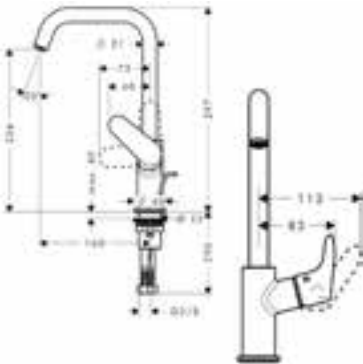

Chrome

31531000

Alternative products:

- Single lever basin mixer 230 without waste set

Chrome

31532000

Single lever basin mixer 240 with swivel spout and pop-up waste set

- consists of: single lever basin mixer, waste set
- ComfortZone 240
- projection 160 mm
- swivel range 120°
- normal spray
- flow rate at 3 bar: 5 l/min
- ceramic cartridge
- temperature limitation adjustable
- suitable for continuous flow water heaters
- pop-up waste set G 1 1/4
- material waste set: metal
- connection type: G 3/8 connections
- connection dimension: DN15
- handle position on the side: bottom-side at the base body (not suitable for wash bowls)