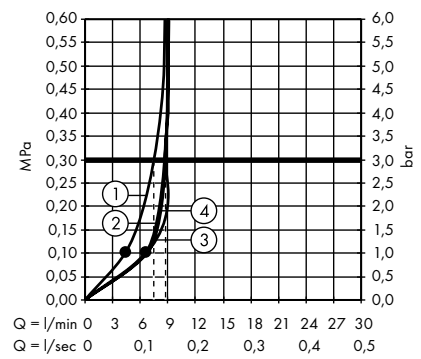

Crometta 100 Hand shower Vario
EcoSmart 9 l/min
26827400