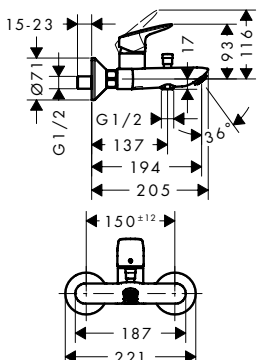

Bath

Single lever bath mixer for exposed installation

- projection 194 mm
- connection type: s-shaped connections
- centre distance: 150 ± 12 mm
- spray type mixer: normal spray
- flow rate for bath spout at 3 bar: 20 l/min
- flow rate of hand shower at 3 bar: 17 l/min
- ceramic cartridge
- temperature limitation adjustable
- diverter with automatic resetting
- non-return valve
- with silencer
- suitable for continuous flow water heaters
- connection dimension: DN15

Chrome

71400000

Alternative products:

- Single lever bath mixer for exposed installation with centre distance 15.3 cm
- Single lever bath mixer for exposed installation with 2 flow rates

Chrome

71430000

Chrome

71401000