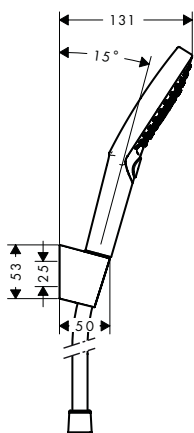

Raindance Select S shower holder sets

Raindance Select S Shower holder set 120 3jet PowderRain with shower hose 125 cm

finish Chrome **code no.** 27669000

- consists of: hand shower, shower holder, shower hose
- shower head size: 125 mm
- spray type: PowderRain, Rain, Whirl
- convenient diversion via Select button
- maximum flow rate at 3 bar: 12 l/min
- pivot connector prevent hose from tangling
- wall supports of plastic

1. **Consisting of:**
2. Shower holder Porter S (# 28331XXX)
   - **Raindance Select S** Hand shower 120 3jet PowderRain (# 26014000)
   - **Isiflex** Shower hose 125 cm (# 28272XXX)

Alternative sizes:
· **Raindance Select S** Shower holder set 120 3jet PowderRain with shower hose 160 cm Chrome 27668000