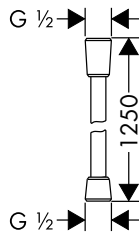

Comfortflex shower hoses

Comfortflex Shower hose
125 cm

- high-quality shower hose with metal effect
- with plastic coating, easy to clean
- shower hose length: 1.25 m
- pivot connector prevent hose from tangling
- kink-protected

finish

code no.

Chrome

28167000

Alternative sizes:

- **Comfortflex** Shower hose 160 cm
- **Comfortflex** Shower hose 200 cm

Chrome
Chrome

28168000
28169000