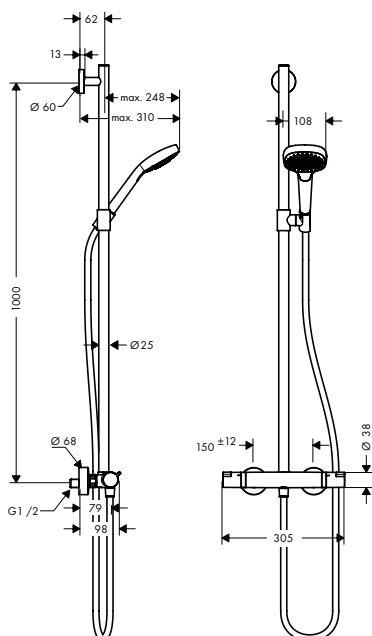

Croma Select E SemiPipe Multi with thermostat

White/Chrome

27248400

- consists of: hand shower, shower thermostat, shower hose, slider
- spray type hand shower: Massage spray, IntenseRain, SoftRain
- wallbar could be also used as grab bar
- height-adjustable hand shower holder
- wall bar: 1,000 mm
- maximum flow rate at 3 bar: 16 l/min
- operating pressure: min. 1 bar/max. 10 bar
- thermostat Ecostat Comfort
- safety lock at 40° C
- adjustable hot water limitation
- outlets controlled via turning handle
- installation type: exposed installation
- connection dimension DN15
- connection thread G 1/2
- centre distance 150 ± 12 mm
- TÜV certified

Consisting of:

- **Isiflex** Shower hose 160 cm (# 28276XXX)
- **Croma Select E** Hand shower Multi (# 26810400)

Optional parts:

- Wall bar spacer for Croma 100 Showerpipe

Chrome

95239000