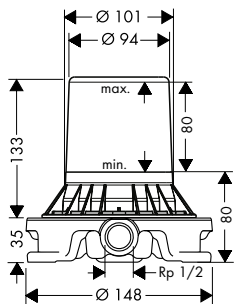

Basic set for mixers floor-standing

10452180

- for mounting on unfinished floor
- suitable for single lever bath mixer, single lever basin mixer and bath spout floor-standing
- connection dimension: DN15

Optional parts:

- Sealing foil for basic set bath mixer floor-standing

96441000