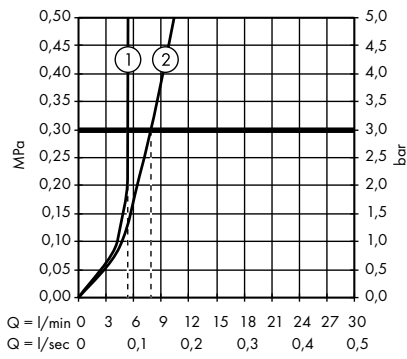

· Bidette hand shower 1jet with shower holder and pressure shower hose 125 cm
32129000