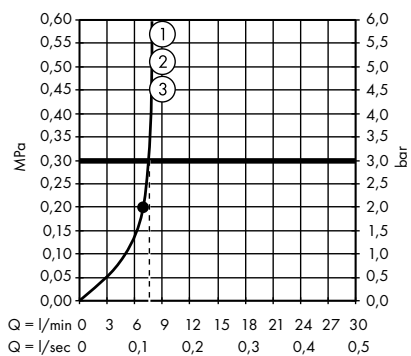

The consumption was measured in combination with the appropriate fittings (thermostat/mixer/in-wall valve) to reflect actual application in practice.

Rainfinity Overhead shower 360 1jet
26231000, 26231140, 26231340,
26231670, 26231700, 26231990

Rainfinity Overhead shower 250 3jet
with wall connector
26232000, 26232700

1. Intense PowderRain
2. PowderRain
3. RainStream

Rainfinity Overhead shower 250 3jet
EcoSmart with wall connector
26233000, 26233700

1. RainStream
2. PowderRain
3. Intense PowderRain

Rainfinity Overhead shower 360 3jet
with wall connector
26234000, 26234140, 26234340,
26234670, 26234700, 26234990

1. Intense PowderRain
2. PowderRain
3. RainStream

Rainmaker Select Overhead shower 580
3jet
24001400, 24001600

1. Rain
2. Rainflow
3. Mono

Rainmaker Select Overhead shower 580
3jet EcoSmart 9 l/min
24011400

1. Rain
2. Rainflow
3. Mono

Rainmaker Select Overhead shower 460
3jet with shower arm
24007400, 24007600

1. Mono
2. Rain
3. RainStream

Rainmaker Select Overhead shower 460
3jet EcoSmart 9 l/min with shower arm
24017400

Rainmaker Select Overhead shower 460
3jet with ceiling connector
24006400, 24006600

1. Mono
2. Rain
3. RainStream