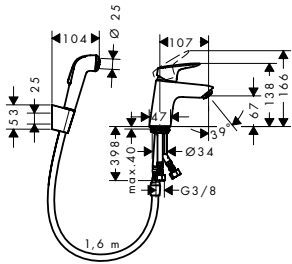

finish

code no.

Single lever basin mixer with bidette hand shower and shower hose 160 cm

- consists of: single lever basin mixer, bidette hand shower, shower holder, shower hose
- ComfortZone 70
- flow rate at 3 bar: 5 l/min
- ceramic cartridge
- temperature limitation adjustable
- suitable for continuous flow water heaters
- connection type: G 3/8 connections
- connection dimension: DN15

Chrome

71290000