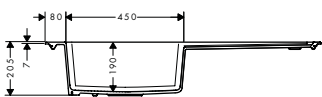

finish

code no.

S5110-F450 Built-in sink 450
with drainboard right

Graphiteblack	43330170
Stonegrey	43330290
Concretegrey	43330380

- cut-out dimensions: 1030 x 490 mm
- for installation in worktops from 20 mm
- material: SilicaTec
- number of bowls: 1 main bowl
- with drainage
- tap hole for drilling is predefined (see scale drawing)
- orientation: bowl left
- sink depth: 190 mm
- cabinet size: 60 cm
- type of installation: topmount
- position overflow: on the left side of the bowl
- waste set not included - please order one waste set from the required parts

Required parts (choose one)

· D16-10 Manual waste and overflow set for single bowl granite	Chrome	43927000
· D16-11 Automatic waste and overflow set for single bowl granite	Chrome	43937000
· D16-12 Automatic waste and overflow set for single bowl granite Select	Chrome	43947000

Optional parts:

· F15 Cutting board walnut		40960000
· F16 Cutting board oak		40961000
· F14 Multifunctional strainer	Matt Black	40963000

S5110-F660 Built-in sink 660

Graphiteblack	43313170
Stonegrey	43313290
Concretegrey	43313380

- cut-out dimensions: 750 x 490 mm
- material: SilicaTec
- number of bowls: 1 main bowl
- tap hole for drilling is predefined (see scale drawing)
- sink depth: 190 mm
- cabinet size: 80 cm
- type of installation: topmount
- position overflow: on the right side of the bowl
- waste set not included - please order one waste set from the required parts

Required parts (choose one)

· D16-10 Manual waste and overflow set for single bowl granite	Chrome	43927000
· D16-11 Automatic waste and overflow set for single bowl granite	Chrome	43937000
· D16-12 Automatic waste and overflow set for single bowl granite Select	Chrome	43947000

Optional parts: