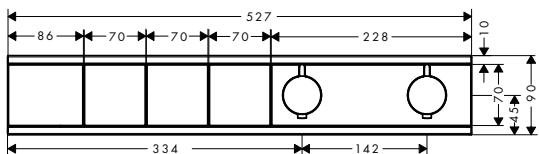

finish code no.

RainSelect Thermostat
for concealed installation
for 3 functions

Chrome 15381000
Matt White 15381700

- depending on volume flow and installation situation approx. 50% flow rate reduction and integrated shut off function
- 3 functions
- simultaneous use of several outlets
- Select push-button on/off control for 3 outlets
- thermostat cartridge, Select valve
- min. operating pressure: 1 bar
- max. operating pressure: 10 bar
- safety lock at 40° C
- temperature limitation adjustable
- non-return valve
- connection type: basic set
- Thermostat is delivered with buttons handshower, PowderRain, shoulder shower

Required parts:

- **RainSelect Basic set for 3 functions** 15311180