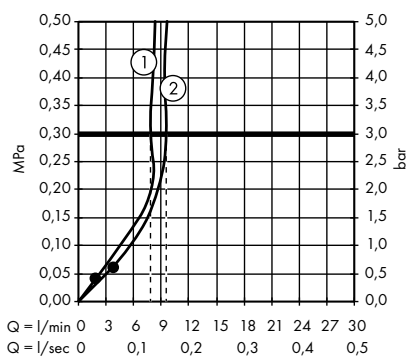

1. Hand shower
2. Overhead shower

Crometta Showerpipe 160 1jet with single lever mixer
27266400