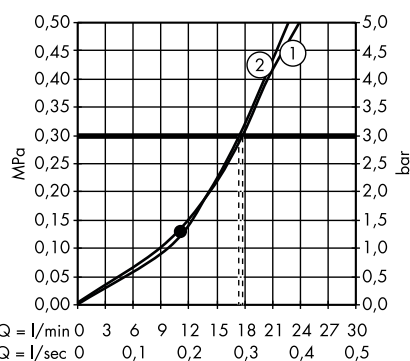

1. Rain
2. RainAir

Raindance Select S Overhead shower
300 2jet with shower arm
27378000, 27378400