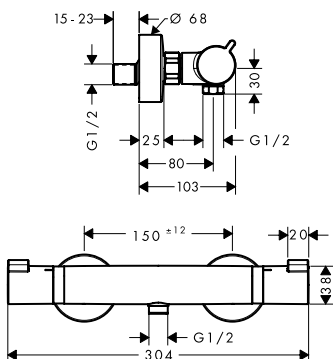

Ecostat Shower thermostat
Comfort for exposed installation

Chrome

13116000

Brushed Bronze

13116140

Brushed Black

13116340

Chrome

Matt Black

13116670

Matt White

13116700

Polished Gold Optic

13116990

- 1 function
- centre distance: 150 ± 12 mm
- EcoStop button limits the water consumption to 10 l/min
- maximum flow rate at 3 bar: 17 l/min
- flow rate hand shower connection at 3 bar: 17 l/min
- thermostat cartridge, ceramic valve 180°
- min. operating pressure: 1 bar
- max. operating pressure: 10 bar
- safety lock at 40° C
- temperature limitation adjustable
- non-return valve
- with silencer
- material handles: metal
- connection type: s-shaped connections
- connection dimension: DN15
- dirt filter included

Measurements within scale drawings are in mm.