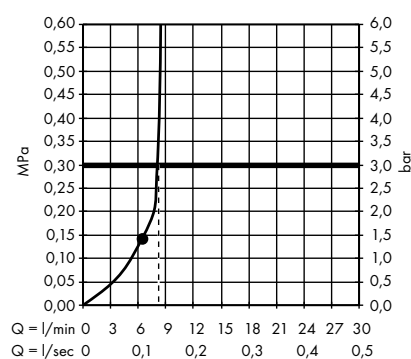

Raindance Classic Overhead shower 240
1jet with ceiling connector
27405000, 27405090

Croma E Overhead shower 280 1jet
26257000

Croma E Overhead shower 280 1jet
EcoSmart
26258000

Croma Overhead shower 280 1jet
26220000, 26220140, 26220340,
26220670, 26220700, 26220990