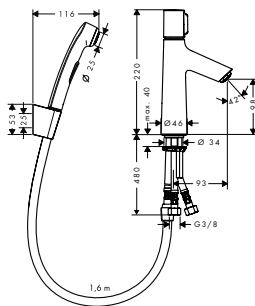

Basin mixer 100 with bidette hand shower and shower hose 160 cm

Chrome

72291000

- consists of: Basin mixer, bidette hand shower, shower holder, shower hose, waste set
- flow rate at 3 bar: 5 l/min
- ceramic cartridge
- temperature limitation adjustable
- suitable for continuous flow water heaters
- push-open waste set G 1 1/4
- material waste set: synthetic
- connection type: G 3/8 connections
- connection dimension: DN15