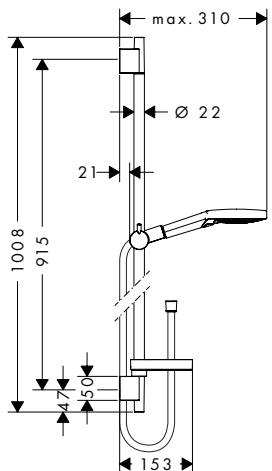

Raindance Select S Shower set 120 3jet PowderRain with shower bar 90 cm

- consists of: hand shower, shower bar, shower hose, slider, soap dish
- shower head size: 125 mm
- spray type: PowderRain, Rain, Whirl
- convenient diversion via Select button
- pivot connector prevent hose from tangling
- 90° position adjustable slider, pivots left and right, up and down
- maximum flow rate at 3 bar: 12 l/min
- bar width: 22 mm
- wall supports of plastic
- wall mounting: screw fastening

Consisting of:

- **Unica** Shower bar S Puro 90 cm with shower hose (# 28631XXX)
- **Raindance Select S** Hand shower 120 3jet PowderRain (# 26014000)
- **Casetta** Soap dish S Puro (# 28679000)

Alternative sizes:

- **Raindance Select S** Shower set 120 3jet PowderRain with shower bar 65 cm

Chrome 27667000

Chrome 27654000

Optional parts:

- Wall bar spacer

Chrome 97450000