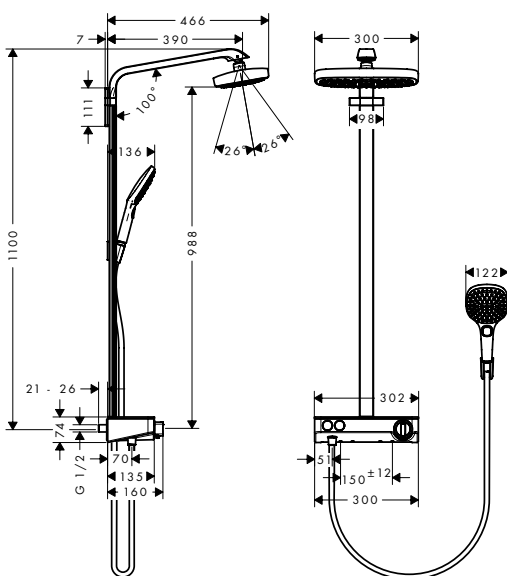

Raindance Select E Showerpipe 300 2jet with ShowerTablet Select 300

- consists of: overhead shower, hand shower, shower thermostat, shower hose, shower holder
- overhead shower Raindance Select E 300 2jet
- shower head size: 300 x 160 mm
- spray type: RainAir, Rain
- convenient diversion via Select button
- spray disc surface in two variants: chrome or white
- ball-joint: overhead shower angle adjustable
- shelf made of safety glass
- surface of the shelf at color variant -000 = mirror glass, at color variant -400 = white glass
- hand shower wall support
- shower arm length: 380 mm
- maximum flow rate at 3 bar: 16 l/min
- flow rate RainAir spray (at 3 bar): 16 l/min
- flow rate Rain spray (at 3 bar): 16 l/min
- operating pressure: min. 1,5 bar/ max. 10 bar
- CoolContact thermostat: Prevents the housing from heating up, making showering even safer
- thermostat ShowerTablet Select 300
- isolated water conduction
- safety lock at 40° C
- adjustable hot water limitation
- convenient diversion via Select button
- installation type: exposed installation
- connection dimension DN15
- connection thread G 1/2
- centre distance 150 ± 12 mm
- in case of installation on existing G 3/4 connections, adaptor # 02026000 must be used

Consisting of:

- Shower holder Porter S (# 28331XXX)
- Isiflex Shower hose 160 cm (# 28276XXX)
- Raindance Select E Hand shower 120 3jet (# 26520XXX)

Water saving EcoSmart version:

· Raindance Select E Showerpipe 300 2jet EcoSmart 9 l/min with ShowerTablet Select 300	Chrome	27283000
	White/Chrome	27283400

Optional parts:

· S-connections adapter G 3/4 for renovation	Chrome	02026000

finish

code no.

Chrome 27126000
White/Chrome 27126400