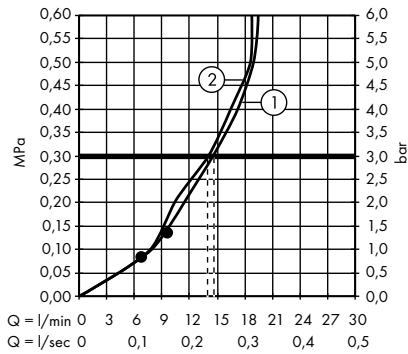

Croma Select S Showerpipe 280 1jet with single lever mixer
26791000

1. Overhead shower
2. Hand shower