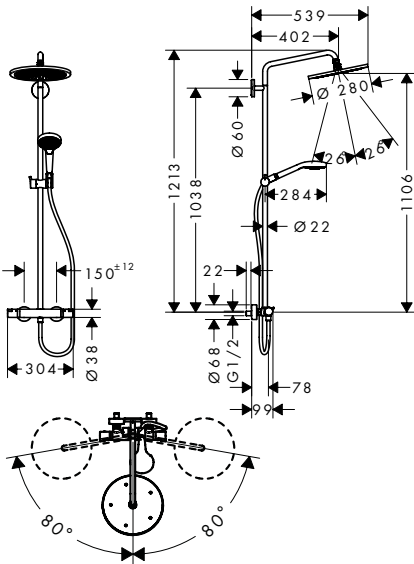

finish **code no.**

Croma Select S Showerpipe
280 1jet with thermostat
and hand shower Raindance
Select S 120 3jet

Brushed Bronze	26890140
Brushed Black	26890340
Chrome	
Matt Black	26890670
Matt White	26890700
Polished Gold Optic	26890990

- consists of: overhead shower, hand shower, shower thermostat, shower hose, slider
- overhead shower Croma 280
- shower head size: 280 mm
- spray type: RainAir
- ball-joint: overhead shower angle adjustable
- height-adjustable hand shower holder
- rising pipe can be shortened in height
- shower arm length: 400 mm
- swivel shower arm
- maximum flow rate at 3 bar: 14.5 l/min
- flow rate RainAir spray (at 3 bar): 15 l/min
- flow rate Rain spray (at 3 bar): 11 l/min
- operating pressure: min. 1 bar/max. 10 bar
- thermostat Ecostat Comfort
- safety lock at 40° C
- adjustable hot water limitation
- outlets controlled via turning handle
- suitable for continuous flow water heaters
- installation type: exposed installation
- connection dimension DN15
- connection thread G 1/2
- centre distance 150 ± 12 mm

Consisting of:

- **Isiflex** Shower hose 160 cm (# 28276XXX)
- **Croma** Overhead shower 280 1jet (# 26220XXX)
- **Raindance Select S** Hand shower 120 3jet (# 26530XXX)

Water saving EcoSmart version:

- **Croma Select S** Showerpipe 280 1jet EcoSmart 9 l/min with thermostat and hand shower Raindance Select S 120 3jet

Brushed Bronze	26891140
Brushed Black	26891340
Chrome	
Matt Black	26891670
Matt White	26891700
Polished Gold Optic	26891990

Optional parts:

- Wall bar spacer Chrome 98681000