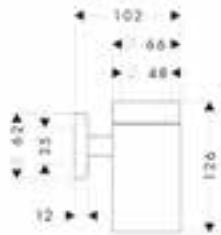

Toothbrush tumbler

- wall-mounted
- material holder: metal

Chrome
Brushed Nickel

40518000
40518820