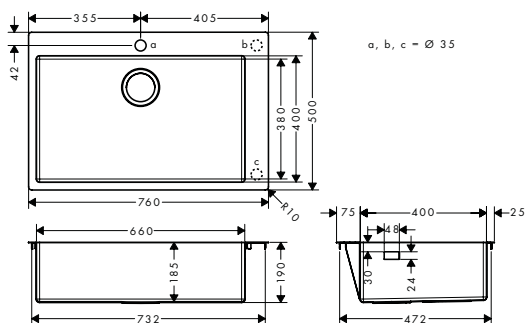

S711-F660 Built-in sink 660

finish

code no.

Stainless Steel

43302800

- cut-out dimensions: 740 x 480 mm
- material: stainless steel
- number of bowls: 1 main bowl
- predrilled tap hole
- sink depth: 190 mm
- cabinet size: 80 cm
- type of installation: flat on the countertop (self-rimming) or flush-mount installation
- position overflow: on the right side of the bowl
- tap ledge reinforcing for a tight and stable seating of the kitchen mixer
- corner radius: 10 mm
- waste set not included - please order one waste set from the required parts

Required parts:

- D14-10 Manual waste and overflow set for single bowl

Stainless Steel

43921800

Optional parts:

- F15 Cutting board walnut
- F16 Cutting board oak
- F17 Mobile drainboard
- F14 Multifunctional strainer

Stainless Steel

40960000

40961000

Matt Black

40962800

40963000