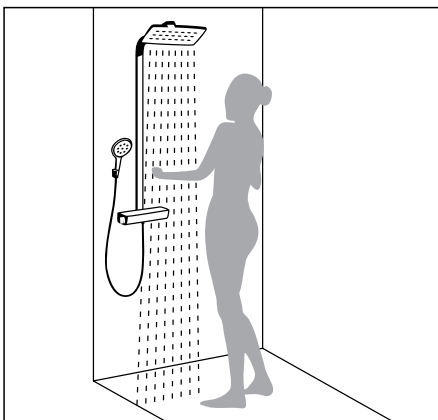

Showerpipe

The all-in-one system with overhead shower, hand shower and thermostatic mixer. The perfect solution for simple bathroom renovation.