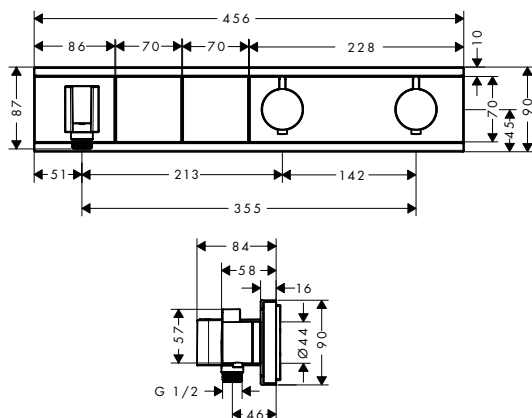

RainSelect Thermostat for concealed installation for 2 functions with integrated shower holder

- consists of: Thermostat, shower holder
- depending on volume flow and installation situation approx. 50% flow rate reduction and integrated shut off function
- 2 functions
- simultaneous use of several outlets
- Select push-button on/off control for 2 outlets
- maximum flow rate at 3 bar: 26 l/ min
- thermostat cartridge, Select valve
- min. operating pressure: 1 bar
- max. operating pressure: 10 bar
- safety lock at 40° C
- temperature limitation adjustable
- non-return valve
- hose nut: for shower hoses with conical or cylindrical nut on both sides
- connection type: basic set
- Thermostat is delivered with buttons Rain large and hand shower

Chrome	15355000
White/Chrome	15355400
Black/Chrome	15355600

Required parts:

- RainSelect Basic set for 2 functions 15310180