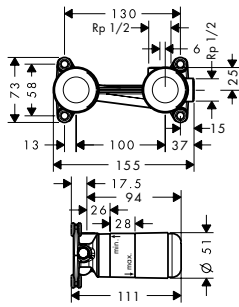

finish

code no.

Basic set for single lever basin mixer for concealed installation wall-mounted

13622180

- variable positioning of the mixer system, can be left or right of the spout
- connection dimension: DN15

Optional parts:

- Extension set 2.5 cm

31971000

Extension set 2.5 cm

31971000

- extension length: 25 mm