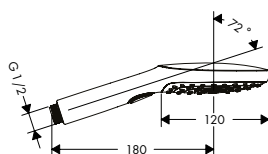

finish code no.

Raindance Select E Hand shower 120 3jet

- shower head size: 120 mm
- spray type: RainAir, Rain, Whirl
- convenient diversion via Select button
- maximum flow rate at 3 bar: 15 l/min
- with internal water conduction
- rinseable dirt filter
- connection thread G 1/2
- connection dimension: DN15
- suitable for continuous flow water heaters

Chrome	26520000
Brushed Bronze	26520140
Brushed Black	26520340
Chrome	
White/Chrome	26520400
Matt Black	26520670
Matt White	26520700
Polished Gold Optic	26520990

Water saving EcoSmart version:

- **Raindance Select E Hand shower 120 3jet EcoSmart 9 l/min**

Chrome	26521000
White/Chrome	26521400