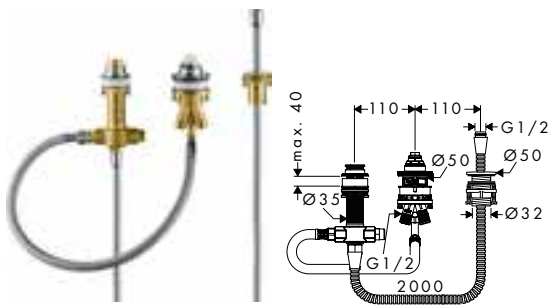

finish

code no.

Basic set for 3-hole rim mounted single lever bath mixer

13439180

- consists of: basic set, shower holder, shower hose
- maximum pull-out length of hand shower: 1.60 m
- maintenance opening required
- connection dimension: G 1/2
- ceramic cartridge