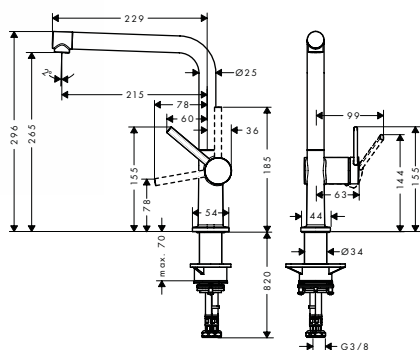

finish

code no.