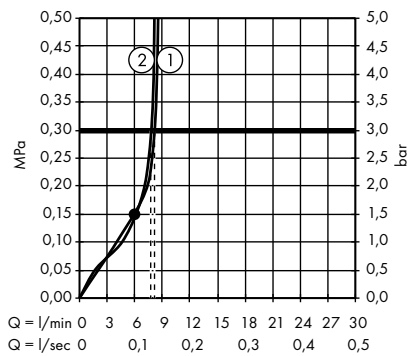

- 1. Hand shower
- 2. Overhead shower

· **Raindance Select E** Showerpipe 300 3jet with ShowerTablet Select 300
27127000, 27127400

- 1. Overhead shower Rain / RainAir
- 2. Hand shower
- 3. Overhead shower RainStream
- 4. Overhead shower Rain + RainStream / RainAir + RainStream