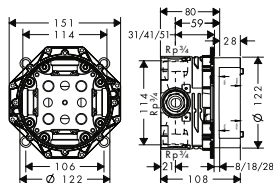

Basic set iBox universal

01800180

- suitable for all shower, bath tub and thermostat finish sets for concealed installation
- connection thread
- Rp $\frac{3}{4}$
- rotationally-symmetric installation
- sound-decoupled installation
- connection dimension: DN20

Alternative products:

- Basic set iBox universal with shut-off unit

01850180

Optional parts:

- Extension iBox universal basic set 2.5 cm
- Fastening rail set for iBox universal
- Assembly aid for iBox universal

13595000

96615000

93500000