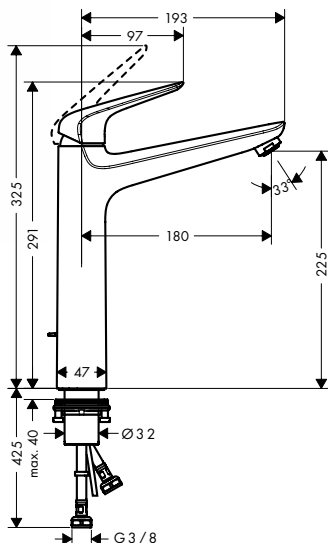

Single lever basin mixer 230 with pop-up waste set

- consists of: single lever basin mixer, waste set
- ComfortZone 230
- projection 180 mm
- normal spray
- flow rate at 3 bar: 5 l/ min
- ceramic cartridge
- temperature limitation adjustable
- suitable for continuous flow water heaters
- pop-up waste set G 1¼
- material waste set: metal
- connection type: G ¾ connections
- connection dimension: DN15

Chrome

71123000

Alternative products:

- Single lever basin mixer 230 without waste set

Chrome

71124000