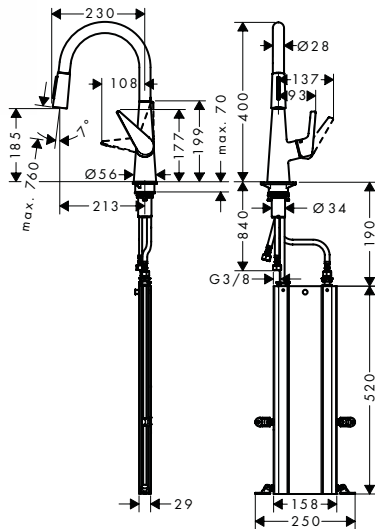

finish

code no.

Talis M51 Single lever kitchen mixer 200, pull-out spray, 2jet, sBox

Chrome 73851000
Stainless Steel Finish 73851800

- consists of: single lever kitchen mixer, hose box
- ComfortZone 200
- swivel range adjustable in 2 steps to 110° or 150°
- laminar spray and shower spray
- lockable shower spray, spray returns through pressing spray diverter
- MagFit magnetic shower support
- connection dimension: DN15
- maximum flow rate at 3 bar: 8 l/ min
- ceramic cartridge
- connection type: G 3/8 connections
- integrated non-return valve
- suitable for continuous flow water heaters
- sBox for quiet, smooth and protected hose guidance in the cabinet, under the countertop, with extension length up to 76 cm