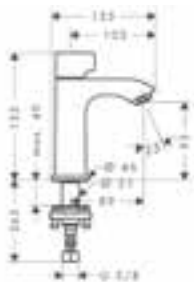

Pillar tap 100 without waste set

- ComfortZone 100
- projection 89 mm
- normal spray
- flow rate at 3 bar: 5 l/min
- ceramic valves 90°
- for cold water connection
- connection type: G 3/8 connections
- connection dimension: DN15

Chrome

31166000