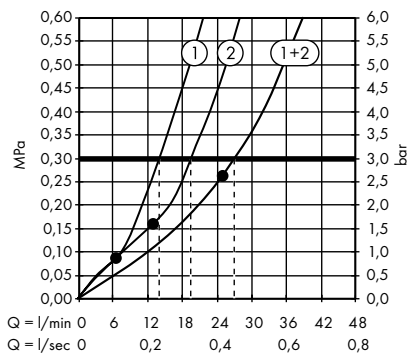

1. Hand shower
2. Overhead shower

· **Rainmaker Select** Showerpipe 460 2jet EcoSmart 9 l/min with thermostat
27028400