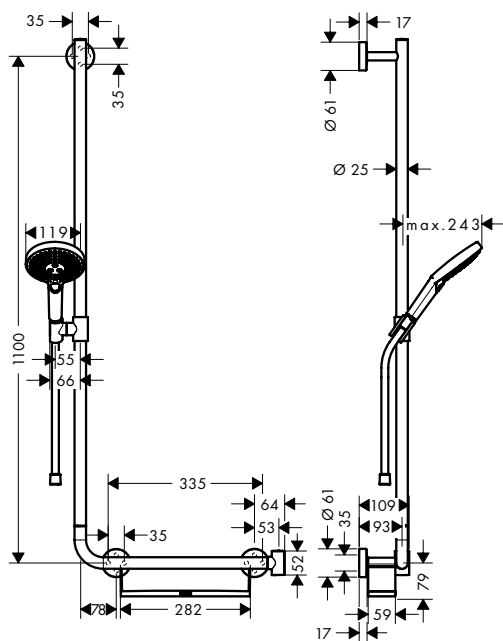

Optional parts:

- **Unica** Foot support Comfort

Chrome	26329000