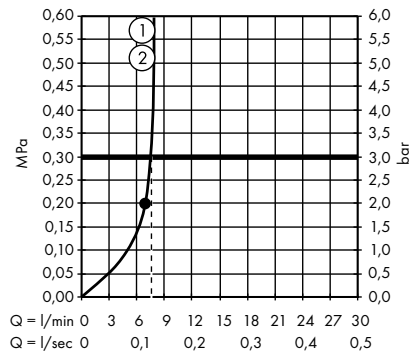

Rainmaker Select Overhead shower 460
2jet EcoSmart 9 l/min with ceiling connector
24014400