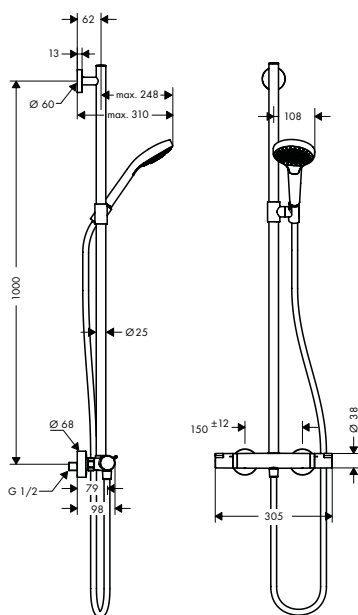

Croma Select S SemiPipe Multi with thermostat

White/Chrome

27247400

- consists of: hand shower, shower thermostat, shower hose, slider
- spray type hand shower: Massage spray, IntenseRain, SoftRain
- wallbar could be also used as grab bar
- height-adjustable hand shower holder
- wall bar: 900 mm
- maximum flow rate at 3 bar: 16 l/min
- operating pressure: min. 1 bar/max. 10 bar
- thermostat Ecostat Comfort
- safety lock at 40° C
- adjustable hot water limitation
- outlets controlled via turning handle
- installation type: exposed installation
- connection dimension DN15
- connection thread G 1/2
- centre distance 150 ± 12 mm
- TÜV certified

Consisting of:

- **Isiflex** Shower hose 160 cm (# 28276XXX)
- **Croma Select S** Hand shower Multi (# 26800400)

Optional parts:

- Wall bar spacer for Croma 100 Showerpipe

Chrome

95239000