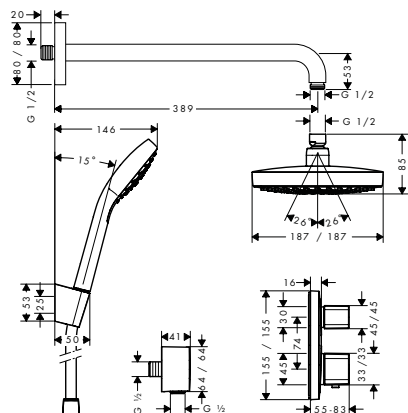

Consisting of:

- **Croma Select E** Overhead shower 180 2jet (# 26524XXX)
- **Croma Select E** Hand shower 1jet (# 26814400)
- Shower arm E 38.9 cm (# 27446000)
- **Isiflex** Shower hose 125 cm (# 28272XXX)
- Shower holder Porter S (# 28331XXX)
- **FixFit** Wall outlet with non-return valve (# 26457XXX)
- **Ecostat E** Thermostat for concealed installation for 2 functions (# 15708000)
- Basic set iBox universal (# 01800180)