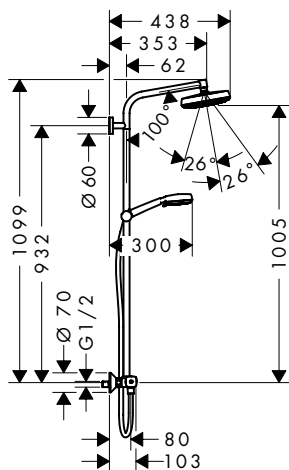

Consisting of:

- **Crometta** Overhead shower 160 1jet (# 26577XXX)
- **Crometta 100** Hand shower Vario (# 26824400)
- **Isiflex** Shower hose 160 cm (# 28276XXX)

Water saving EcoSmart version:

- **Crometta** Showerpipe 160 1jet EcoSmart 9 l/min with thermostat

White/Chrome

27265400

Optional parts:

- Wall bar spacer for Crometta 100 Showerpipe

Chrome

95239000