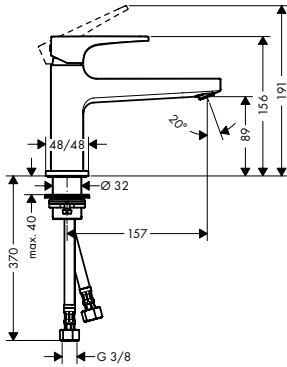

Single lever basin mixer 100 with lever handle and push-open waste set

- consists of: single lever basin mixer, waste set
- ComfortZone 100
- projection 157 mm
- normal spray
- flow rate at 3 bar: 5 l/min
- ceramic cartridge
- temperature limitation adjustable
- suitable for continuous flow water heaters
- push-open waste set G 1¼
- material waste set: metal
- connection type: G ¾ connections
- connection dimension: DN15

Chrome 32502000

Alternative products:

- Single lever basin mixer 100 CoolStart with lever handle and push-open waste set

Chrome 32503000