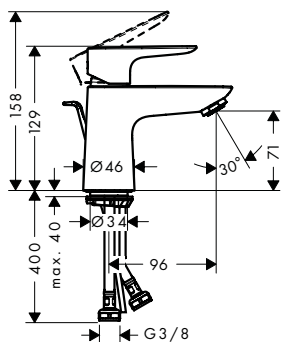

finish

code no.

Single lever basin mixer 80
CoolStart with pop-up waste set

- consists of: single lever basin mixer, waste set
- ComfortZone 80
- projection 96 mm
- normal spray
- flow rate at 3 bar: 5 l/ min
- ceramic cartridge
- temperature limitation adjustable
- suitable for continuous flow water heaters
- pop-up waste set G 1 1/4
- material waste set: metal
- connection type: G 3/8 connections
- connection dimension: DN15
- cold water in middle position

Chrome

71703000

Alternative products:

- Single lever basin mixer 80 CoolStart without waste set

Chrome

71704000