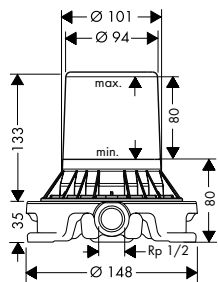

Basic set for mixers
floor-standing

10452180

- for mounting on unfinished floor
- suitable for single lever bath mixer, single lever basin mixer and bath spout floor-standing
- connection dimension: DN15

Optional parts:

- Sealing foil for basic set bath mixer floor-standing

96441000