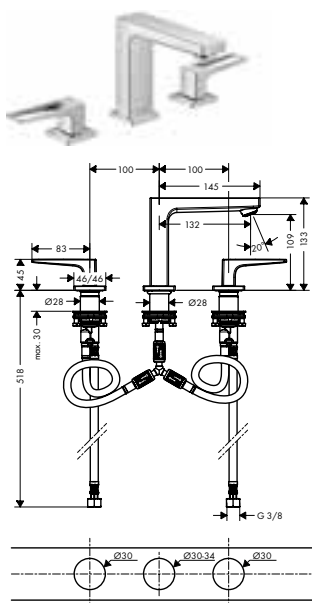

3-hole basin mixer
110 with loop handles
and push-open waste set

- consists of: 3-hole basin mixer, waste set
- ComfortZone 110
- projection 132 mm
- flow rate at 3 bar: 5 l/min
- ceramic valves hot/ cold 90°
- suitable for continuous flow water heaters
- push-open waste set G 1 1/4
- material waste set: metal
- connection type: G 3/8 connections
- connection dimension: DN15

Chrome 74514000