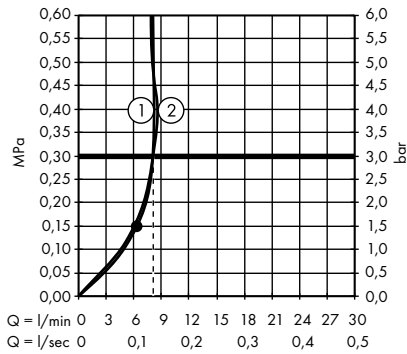

1. Hand shower
2. Overhead shower

Raindance E Showerpipe 300 1jet with ShowerTablet 600
27363000

1. Hand shower
2. Overhead shower

Raindance E Showerpipe 300 1jet EcoSmart 9 l/min with ShowerTablet 600
27364000