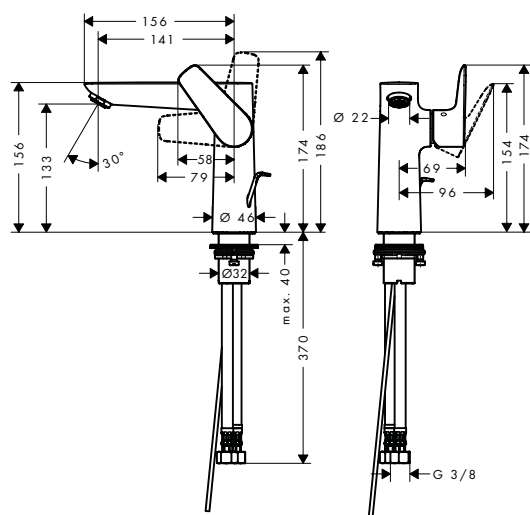

Alternative products:

- Single lever basin mixer 150 without waste set

Chrome	71755000