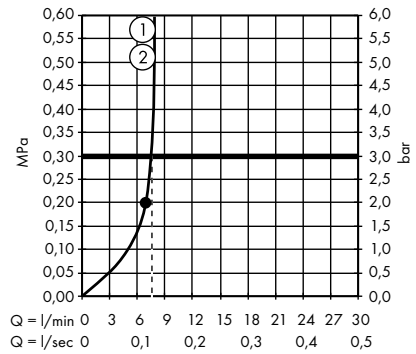

Rainmaker Select Overhead shower 460
2jet EcoSmart 9 l/min with shower arm
24015400