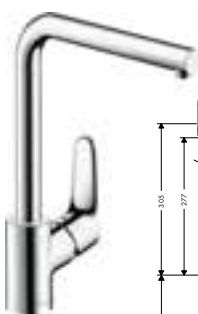

Focus M41 Single lever kitchen mixer 280, 1jet

- handle can be positioned on the right or left
- ComfortZone 280
- swivel range adjustable in 3 steps 110°, 150° or 360°
- normal spray
- connection dimension: DN15
- maximum flow rate at 3 bar: 12 l/ min
- ceramic cartridge
- connection type: G 3/8 connections
- suitable for continuous flow water heaters

Chrome	31817000
Matt Black	31817670
Stainless Steel Finish	31817800

Alternative products:

· Focus M41 Single lever kitchen mixer 280, Eco, 1jet	Chrome	31827000