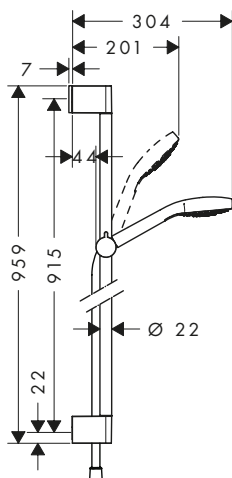

Croma Select E Shower set Vario with shower bar 90 cm

- consists of: hand shower, shower bar, shower hose, slider
- shower head size: 110 mm
- spray type: TurboRain, IntenseRain, Rain
- convenient diversion via Select button
- pivot connector prevent hose from tangling
- slide inclination angle can be adjusted by 45°
- maximum flow rate at 3 bar: 15 l/ min
- wall supports of plastic

Consisting of:

- **Croma Select E** Hand shower Vario (# 26812400)
- **Unica** Shower bar Croma 90 cm (# 26506000)
- **Isiflex** Shower hose 160 cm (# 28276XXX)

Alternative sizes:

- **Croma Select E** Shower set Vario with shower bar 65 cm

Water saving EcoSmart version:

- **Croma Select E** Shower set Vario EcoSmart 9 l/ min with shower bar 90 cm

Optional parts:

- Wall bar spacer

finish

code no.

White/Chrome

26592400

White/Chrome

26582400

White/Chrome

26593400

Chrome

97450000