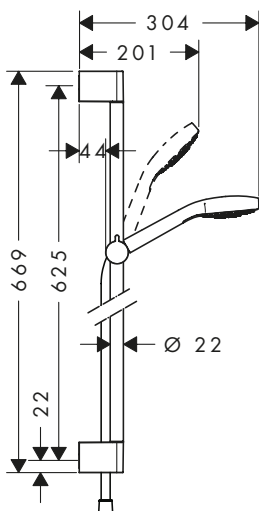

Croma Select E Shower set Multi with shower bar 65 cm

White/Chrome 26580400

- consists of: hand shower, shower bar, shower hose, slider
- shower head size: 110 mm
- spray type: SoftRain, IntenseRain, Massage spray
- convenient diversion via Select button
- pivot connector prevent hose from tangling
- slide inclination angle can be adjusted by 45°
- maximum flow rate at 3 bar: 16 l/min
- wall supports of plastic

Consisting of:

- **Croma Select E** Hand shower Multi (# 26810400)
- **Unica** Shower bar Croma 65 cm (# 26505000)
- **Isiflex** Shower hose 160 cm (# 28276XXX)

Alternative sizes:

· **Croma Select E** Shower set Multi with shower bar 90 cm White/Chrome 26590400

Water saving EcoSmart version:

· **Croma Select E** Shower set Multi EcoSmart 9 l/min with shower bar 65 cm White/Chrome 26581400

Optional parts:

· Wall bar spacer Chrome 97450000