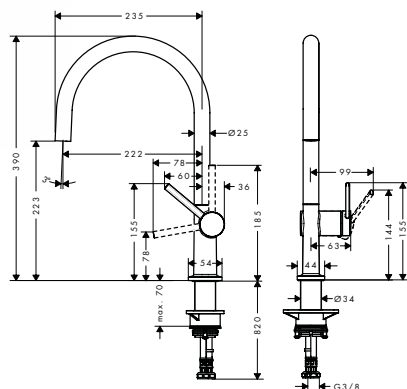

Talis M54 Single lever kitchen mixer 220, 1jet

Chrome	72804000
Matt Black	72804670
Stainless Steel Finish	72804800

- ComfortZone 220
- swivel range adjustable in 4 steps 60°, 110°, 150° or 360°
- laminar spray
- connection dimension: DN15
- maximum flow rate at 3 bar: 9 l/min
- ceramic cartridge
- connection type: G 3/8 connections
- suitable for continuous flow water heaters