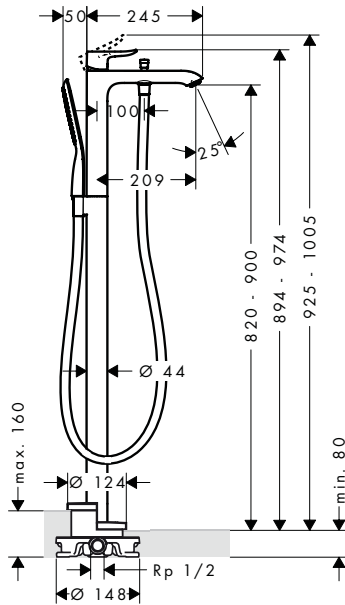

Bath

finish

code no.

Single lever bath mixer floor-standing

Chrome

31471000

- consists of: single lever bath mixer floor standing, baton hand shower, shower hose, shower holder
- projection 209 mm
- connection type: basic set
- spray type mixer: normal spray
- spray type hand shower: RainAir
- flow rate at 3 bar: 21 l/min
- ceramic cartridge
- min. operating pressure: 1 bar
- max. operating pressure: 10 bar
- temperature limitation adjustable
- diverter with automatic resetting
- non-return valve
- connection dimension: DN15

Consisting of:

- Baton hand shower 120 1jet (# 28558XXX)
- Shower hose 125 cm (# 28272XXX)

Required parts:

- Basic set for mixers floor-standing

10452180

Optional parts:

- Sealing foil for basic set bath mixer floor-standing

96441000