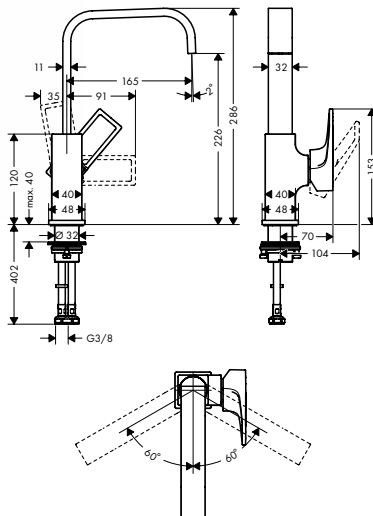

Chrome

74507000

Alternative products:

- Single lever basin mixer 110 with loop handle and pop-up waste set

Chrome

74506000

Single lever basin mixer 230 with loop handle and push-open waste set

- consists of: single lever basin mixer, waste set
- ComfortZone 230
- projection 165 mm
- swivel range 120°
- normal spray
- flow rate at 3 bar: 5 l/ min
- ceramic cartridge
- temperature limitation adjustable
- suitable for continuous flow water heaters
- push-open waste set G 1¼
- material waste set: metal
- connection type: G ¾ connections
- connection dimension: DN15
- handle position on the side: bottom-side at the base body (not suitable for wash bowls)