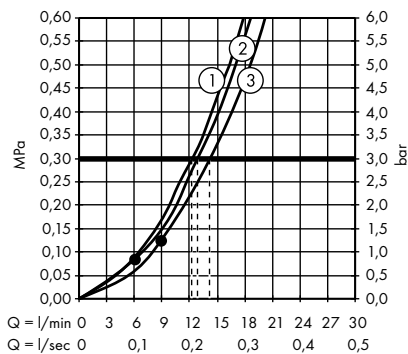

Croma Select S SemiPipe Multi with thermostat
27247400

1. Massage
2. IntenseRain
3. SoftRain