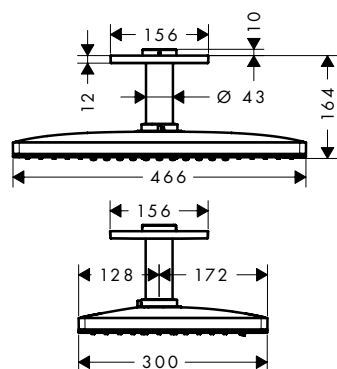

Optional parts:

- **ShowerSelect Glass** Valve for concealed installation for 3 functions White/Chrome 15736400
  Black/Chrome 15736600
- **ShowerSelect Glass** Thermostat HighFlow for concealed installation White/Chrome 15734400
  Black/Chrome 15734600