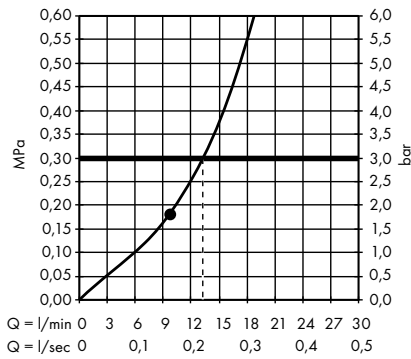

1. Normal
2. Soft
3. Massage

Clubmaster Overhead shower 3jet
28496000

1. Normal
2. Soft
3. Massage

Body showers

· **Rainfinity** Shoulder shower 500 ljet with shower shelf
26243000, 26243700

· **PuraVida** Body shower 100 ljet
28430000, 28430400