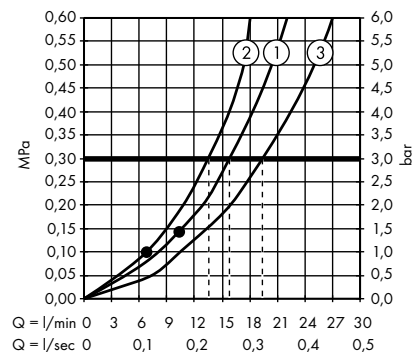

Croma Select S Showerpipe 280 1jet
with bath thermostat
26792000

1. Overhead shower
2. Hand shower
3. Bath spout