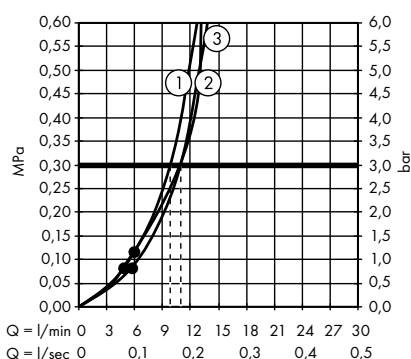

1. RainAir
2. CaresseAir
3. Mix

Raindance Select S Hand shower 120 3jet
PowderRain
26014000