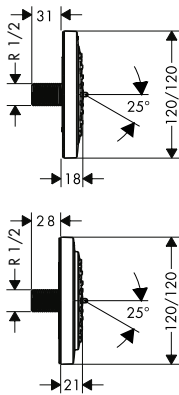

PuraVida Body shower 100
1jet

Chrome
White/Chrome

28430000
28430400

- shower head size: 100 mm
- spray type: RainAir
- spray type adjustment by turning spray disc
- 360° range of rotation
- rosette: angular
- flow rate RainAir spray (at 3 bar): 4.5 l/min
- connection thread: G 1/2
- connection dimension: DN15