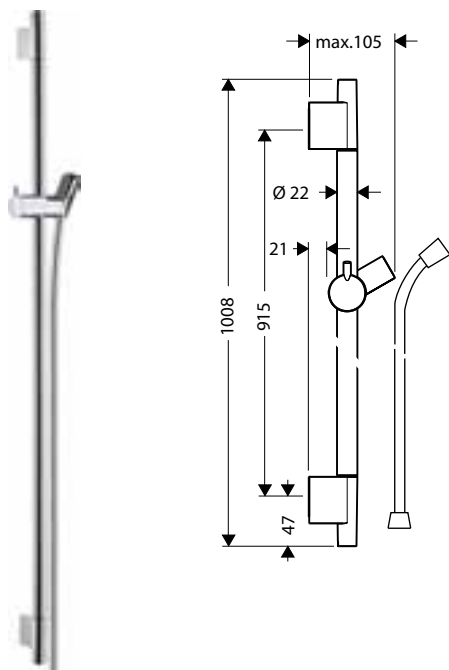

Unica Shower bar S Puro 90 cm with shower hose

- consists of: shower bar, shower hose, slider
- bar width: brass pipe with a bar calibre of 22 mm
- metal shower slide
- slide with locking mechanism
- slide inclination angle steplessly adjustable
- inclination angle adjustable via raster

Consisting of:

- **Isiflex** Shower hose 160 cm (# 28276XXX)

Alternative sizes:

- **Unica** Shower bar S Puro 65 cm with shower hose

finish	code no.
Chrome	28631000
Brushed Bronze	28631140
Brushed Black	28631340
Chrome	
Matt Black	28631670
Matt White	28631700
Brushed Nickel	28631820
Polished Gold Optic	28631990

Chrome	28632000
Brushed Bronze	28632140
Brushed Black	28632340
Chrome	
Matt Black	28632670
Matt White	28632700
Polished Gold Optic	28632990

Optional parts:

- **Casetta** Soap dish S Puro
- **Casetta** Soap dishes Unica 88
- Wall bar spacer

Chrome	28679000
Transparent	28675000
Chrome	97450000