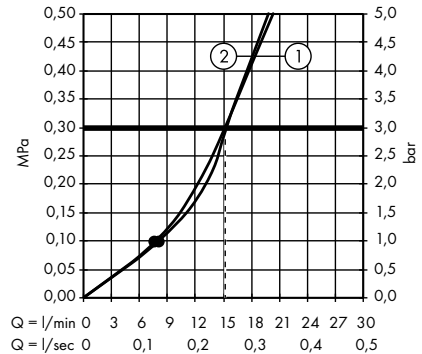

Croma Select S Showerpipe 180 2jet with single lever mixer
27255400

1. Overhead shower
2. Hand shower