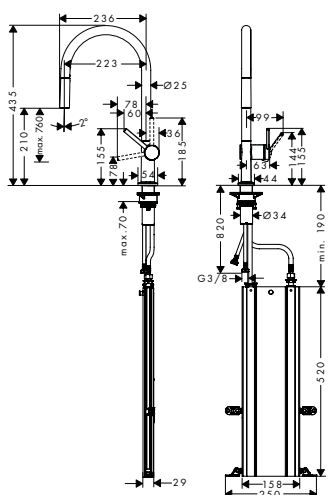

Talis M54 Single lever kitchen mixer 210, pull-out spout, 1jet, sBox

Chrome 72803000
Matt Black 72803670
Stainless Steel Finish 72803800

- consists of: single lever kitchen mixer, hose box
- ComfortZone 210
- swivel range adjustable in 4 steps 60°, 110°, 150° or 360°
- normal spray
- connection dimension: DN15
- maximum flow rate at 3 bar: 7 l/ min
- ceramic cartridge
- connection type: G 3/8 connections
- integrated non-return valve
- suitable for continuous flow water heaters
- sBox for quiet, smooth and protected hose guidance in the cabinet, under the countertop, with extension length up to 76 cm