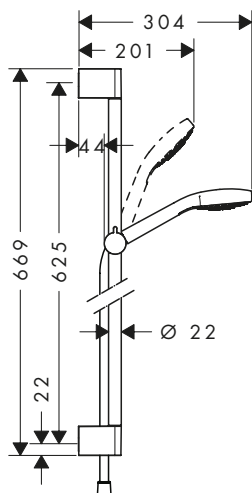

finish code no.

Croma Select S Shower set 1jet with shower bar 65 cm

White/Chrome 26564400

- consists of: hand shower, shower bar, shower hose, slider
- shower head size: 110 mm
- spray type: Rain
- pivot connector prevent hose from tangling
- slide inclination angle can be adjusted by 45°
- maximum flow rate at 3 bar: 16 l/min
- wall supports of plastic

Consisting of:

- **Croma Select S** Hand shower 1jet (# 26804400)
- **Unica** Shower bar Cromo 65 cm with shower hose (# 26503000)
- **Isiflex** Shower hose 160 cm (# 28276XXX)

Alternative sizes:

- **Croma Select S** Shower set 1jet with shower bar 90 cm White/Chrome 26574400

Water saving EcoSmart version:

- **Croma Select S** Shower set 1jet EcoSmart 9 l/min with shower bar 65 cm White/Chrome 26565400

Optional parts:

- Wall bar spacer Chrome 97450000