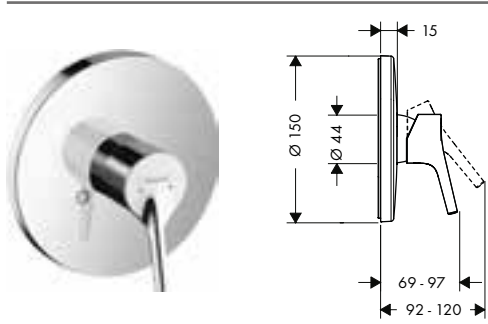

Consisting of:

- Hand shower 1jet (# 26804400)

Required parts:

- Basic set for 4-hole rim mounted bath mixer

13244180

		finish	code no.
	<p>Basic set for 4-hole rim mounted bath mixer</p> <ul style="list-style-type: none"> · consists of: basic set, shower holder, shower hose · maximum pull-out length of hand shower: 1.60 m · maintenance opening required · suitable for 4-hole rim mounted bath mixer · connection thread: G 1/2 · connection dimension: DN15 · ceramic valves hot/ cold 90° 		13244180
<p>Shower</p> 	<p>Single lever shower mixer for exposed installation</p> <ul style="list-style-type: none"> · connection type: s-shaped connections · centre distance: 150 ± 12 mm · flow rate of hand shower at 3 bar: 14 l/min · ceramic cartridge · min. operating pressure: 1 bar · max. operating pressure: 10 bar · temperature limitation adjustable · non-return valve · with silencer · hose connection DN15 · connection dimension: DN15 <p>Alternative products:</p> <ul style="list-style-type: none"> · Single lever shower mixer for exposed installation with centre distance 15.3 cm 	Chrome	72600000
	<p>Single lever shower mixer for concealed installation</p> <ul style="list-style-type: none"> · 1 function · connection type: basic set · flow rate at 3 bar: 29.3 l/min · ceramic cartridge · temperature limitation adjustable <p>Required parts:</p> <ul style="list-style-type: none"> · Basic set iBox universal <p>Optional parts:</p> <ul style="list-style-type: none"> · Extension element 15 cm 	Chrome	72605000
	<p>Basic set iBox universal</p> <ul style="list-style-type: none"> · suitable for all shower, bath tub and thermostat finish sets for concealed installation · connection thread Rp 3/4 · rotationally-symmetric installation · sound-decoupled installation · connection dimension: DN20 <p>Alternative products:</p> <ul style="list-style-type: none"> · Basic set iBox universal with shut-off unit <p>Optional parts:</p> <ul style="list-style-type: none"> · Extension iBox universal basic set 2.5 cm · Fastening rail set for iBox universal · Assembly aid for iBox universal 		01800180