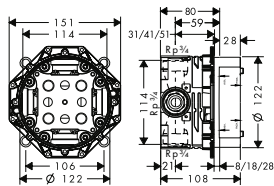

finish

code no.

Basic set iBox universal

01800180

- suitable for all shower, bath tub and thermostat finish sets for concealed installation
- connection thread
- Rp 3/4
- rotationally-symmetric installation
- sound-decoupled installation
- connection dimension: DN20

Alternative products:

- Basic set iBox universal with shut-off unit

01850180

Optional parts:

- Extension iBox universal basic set 2.5 cm
- Fastening rail set for iBox universal
- Assembly aid for iBox universal

13595000

96615000

93500000