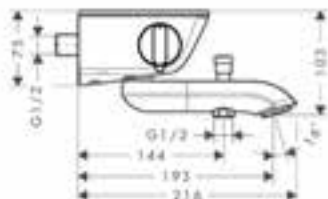

Consisting of:

- S-Union Set (# 95772000)

Optional parts:

- S-connections adapter G 3/4 for renovation Chrome 02026000

Ecostat Select Shower thermostat for exposed installation

Chrome 13161000
White/Chrome 13161400

- 1 function
- volume control for 1 outlet
- centre distance: 150 ± 12 mm
- CoolContact thermostat: Prevents the housing from heating up, making showering even safer
- EcoStop button limits the water consumption to 10 l/ min
- maximum flow rate at 3 bar: 12 l/ min
- flow rate hand shower connection at 3 bar: 12 l/ min
- thermostat cartridge, ceramic valve 180°
- min. operating pressure: 1 bar
- max. operating pressure: 10 bar
- safety lock at 40° C
- temperature limitation adjustable
- with isolated water conduction
- non-return valve
- with silencer
- shelf made of safety glass
- in case of installation on existing G 3/4 connections, adaptor # 02026000 must be used
- surface of the shelf at color variant -000 = mirror glass, at color variant -400 = white glass
- connection type: s-shaped connections
- connection dimension: DN15
- dirt filter included

Consisting of:

- S-Union Set (# 95772000)

Optional parts:

- S-connections adapter G 3/4 for renovation Chrome 02026000