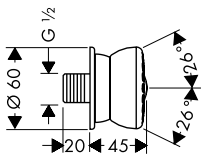

Bodyvette Body shower 1jet

Chrome

28466000

- spray type: normal spray
- ball-joint: side shower angle adjustable
- rosette: circular
- flow rate normal spray (at 3 bar): 6 l/min
- grey spray disc
- connection thread: G 1/2
- connection dimension: DN15

Alternative products:

- **Bodyvette** Body shower 1jet stop

Chrome

28467000