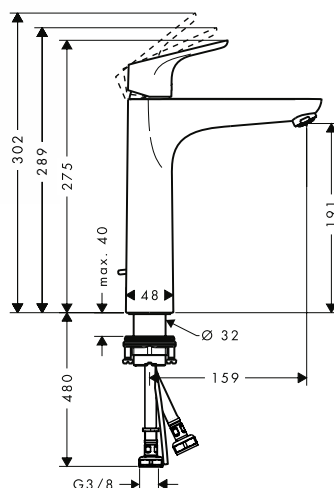

Single lever basin mixer 190 with 2 flow rates with pop-up waste set

- consists of: single lever basin mixer, waste set
- ComfortZone 190
- projection 159 mm
- normal spray
- ceramic cartridge with 2 flow rates
- temperature limitation adjustable
- suitable for continuous flow water heaters
- pop-up waste set G 1¼
- material waste set: metal
- connection type: G ¾ connections
- connection dimension: DN15

Chrome

31658000