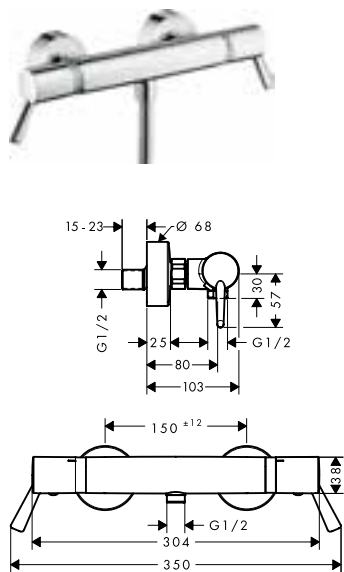

Ecostat Shower thermostat Comfort Care for exposed installation with extra long handles

Chrome

13117000

- larger print for greater clarity
- with extra long barrier-free handles
- 1 function
- centre distance: 150 ± 12 mm
- flow rate hand shower connection at 3 bar: 17 l/min
- thermostat cartridge, ceramic valve 180°
- min. operating pressure: 1 bar
- max. operating pressure: 10 bar
- safety lock at 40° C
- temperature limitation adjustable
- non-return valve
- with silencer
- material handles: metal
- connection type: s-shaped connections
- connection dimension: DN15
- dirt filter included