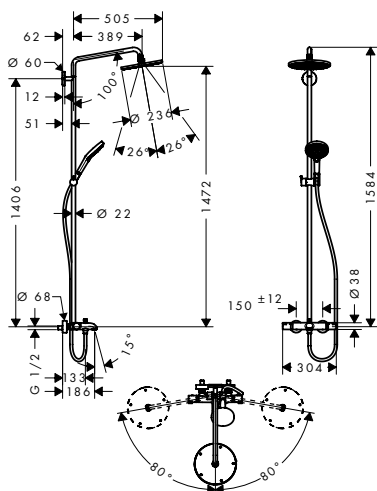

Consisting of:

- **Isiflex** Shower hose 200 cm (# 28274000)
- **Raindance Select S** Hand shower 120 3jet (# 26530XXX)

Optional parts:

- Wall bar spacer for Croma 100 Showerpipe

Chrome

95239000

Croma Select E Showerpipes