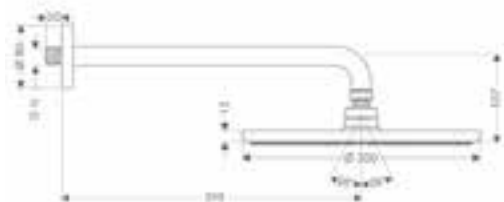

Raindance S Overhead shower 300 1jet with shower arm 39 cm

Chrome

27493000

- consists of: overhead shower, shower arm
- spray type: RainAir
- shower head size: 300 mm
- shower arm length: 390 mm
- ball-joint: overhead shower angle adjustable
- flow rate RainAir spray (at 3 bar): 18 l/min
- material spray disc: metal
- installation: wall
- connection thread G 1/2
- connection dimension: DN15

Water saving EcoSmart version:

- **Raindance S** Overhead shower 300 1jet EcoSmart 9 l/min with shower arm

Chrome

26601000