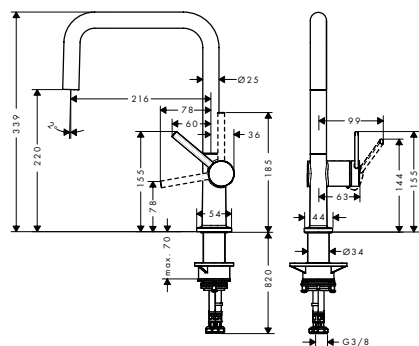

Alternative products:

· **Talis M54** Single lever kitchen mixer U 220, Eco, 1jet

Chrome	72844000
Matt Black	72844670