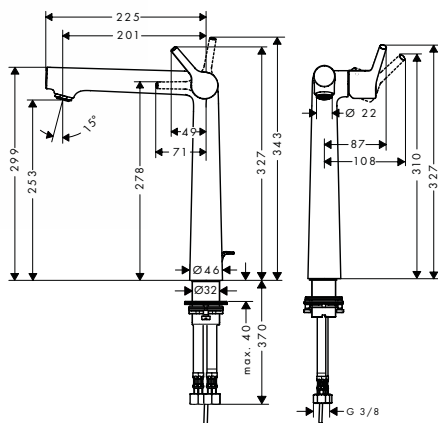

Single lever basin mixer 250 with pop-up waste set

- consists of: single lever basin mixer, waste set
- ComfortZone 250
- projection 201 mm
- normal spray
- flow rate at 3 bar: 5 l/min
- ceramic cartridge
- temperature limitation adjustable
- suitable for continuous flow water heaters
- pop-up waste set G 1 1/4
- material waste set: metal
- connection type: G 3/8 connections
- connection dimension: DN15

Alternative products:

- Single lever basin mixer 250 without waste set

Chrome

72115000

Chrome

72116000