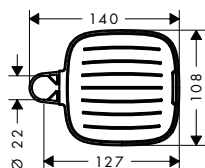

Casetta Soap dish E

Chrome 26519000

- material: plastic
- for shower bars with Ø 18 / 22 / 25 mm