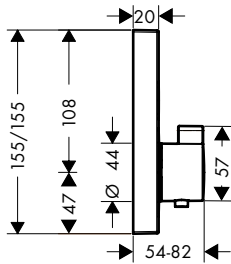

ShowerSelect Thermostat for concealed installation for 2 functions

Chrome 15763000
Brushed Bronze 15763140
Brushed Black 15763340
Chrome
Matt Black 15763670
Matt White 15763700
Polished Gold Optic 15763990

- 2 functions
- simultaneous use of several outlets
- Select push-button on/off control for 2 outlets
- flow rate upper outlet: 25 l/ min
- flow rate lower outlet: 23 l/ min
- thermostat cartridge, Select valve
- min. operating pressure: 1 bar
- max. operating pressure: 10 bar
- safety lock at 40° C
- temperature limitation adjustable
- connection type: basic set
- Thermostat is delivered with buttons hand shower and Rain large

Required parts:

- Basic set iBox universal 01800180

Optional parts:

- **ShowerSelect** Extension element Chrome 13593000
- Extension iBox universal basic set 2.5 cm 13595000