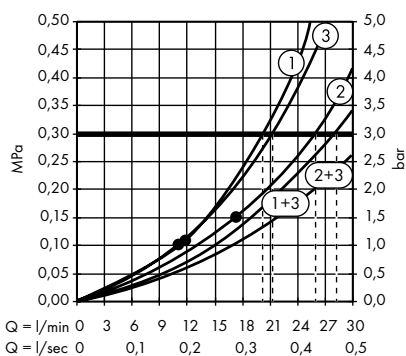

The consumption was measured in combination with the appropriate fittings (thermostat/mixer/in-wall valve) to reflect actual application in practice.

Raindance Rainmaker Overhead shower
600 3jet with lighting
26117000