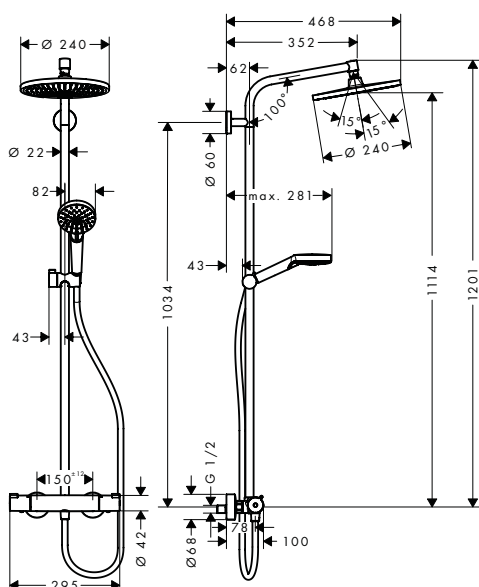

1jet with thermostat

- consists of: overhead shower, hand shower, shower thermostat, shower hose, slider
- overhead shower Crometta S 240
- shower head size: 240 mm
- spray type: Rain
- ball-joint: overhead shower angle adjustable
- slide inclination angle can be adjusted by 45°
- height-adjustable hand shower holder
- rising pipe can be shortened in height
- shower arm length: 350 mm
- maximum flow rate at 3 bar: 16 l/min
- flow rate Rain spray (at 3 bar): 16 l/min
- operating pressure: min. 0.12 MPa/max. 1.0 MPa
- thermostat Ecostat 1001 CL
- safety lock at 40° C
- adjustable hot water limitation
- outlets controlled via turning handle
- installation type: exposed installation
- connection dimension DN15
- connection thread G 1/2
- centre distance 150 ± 12 mm