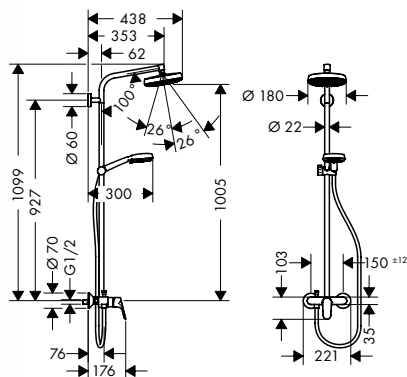

finish

code no.

Crometta Showerpipe 160 1jet with single lever mixer

White/Chrome

27266400

- consists of: overhead shower, hand shower, single lever shower mixer, shower hose, slider
- overhead shower Crometta 160
- shower head size: 160 mm
- ball-joint: overhead shower angle adjustable
- spray type: Rain
- slide inclination angle can be adjusted by 45°
- height-adjustable hand shower holder
- shower arm length: 350 mm
- adjustable hot water limitation
- flow rate Rain spray (at 3 bar): 16 l/min
- operating pressure: min. 1 bar/ max. 10 bar
- installation type: exposed installation
- connection dimension DN15
- connection thread G 1/2
- centre distance 150 ± 12 mm
- ceramic cartridge
- temperature limitation adjustable
- rising pipe can be shortened in height

Consisting of:

- **Crometta** Overhead shower 160 1jet (# 26577XXX)
- **Crometta 100** Hand shower Vario (# 26824400)
- **Isiflex** Shower hose 160 cm (# 28276XXX)

Optional parts:

- Wall bar spacer for Crometa 100 Showerpipe

Chrome

95239000