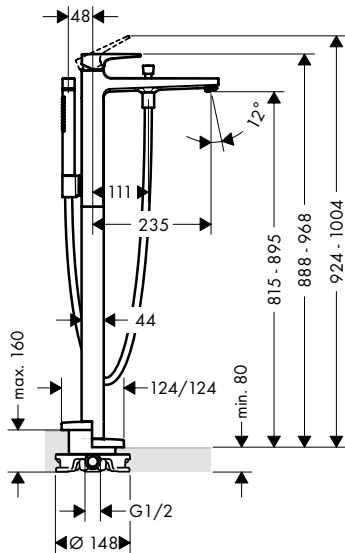

finish

code no.

Single lever bath mixer floor-standing with loop handle

Chrome

74532000

- consists of: single lever bath mixer floor standing, baton hand shower, shower hose, shower holder
- projection 235 mm
- connection type: basic set
- spray type mixer: normal spray
- spray type hand shower: Rain, MonoRain
- flow rate at 3 bar: 21 l/min
- ceramic cartridge
- min. operating pressure: 1 bar
- max. operating pressure: 10 bar
- temperature limitation adjustable
- diverter with automatic resetting
- non-return valve
- connection dimension: DN15

Consisting of:

- Shower hose 125 cm (# 28272XXX)

Required parts:

- Basic set for mixers floor-standing

10452180

Optional parts:

- Sealing foil for basic set bath mixer floor-standing

96441000