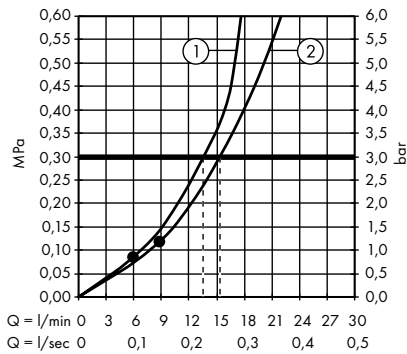

Crometta S Showerpipe 240 1jet with thermostat
27267000

1. Hand shower
2. Overhead shower