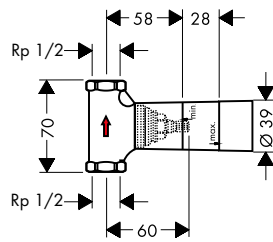

Basic set 52 l/min for shut-off valve for concealed installation spindle

15973180

- connection type: DN15
- suitable for all shut-off valves finish sets
- flow rate: 52 l/min
- connection dimension: DN15

Alternative products:

- Basic set 40 l/min for shut-off valve for concealed installation ceramic 15974180
- Basic set 130 l/min for shut-off valve for concealed installation spindle 15970180

Optional parts:

- Extension set 2.5 cm 96370000

Extension set 2.5 cm

96370000

- extension length: 25 mm