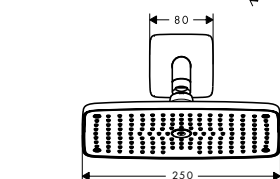

Water saving EcoSmart version:

Raindance E Overhead shower 240 1jet
EcoSmart 9 l/min with ceiling connector

Chrome

27383000

Raindance E Overhead shower
240 1jet with shower arm

Chrome

27370000

- consists of: overhead shower, shower arm
- spray type: RainAir
- shower head size: 250 x 150 mm
- shower arm length: 240 mm
- ball-joint: overhead shower angle adjustable
- flow rate RainAir spray (at 3 bar): 18 l/min
- material spray disc: metal
- spray disc removable for cleaning
- installation: wall
- connection thread G 1/2
- connection dimension: DN15