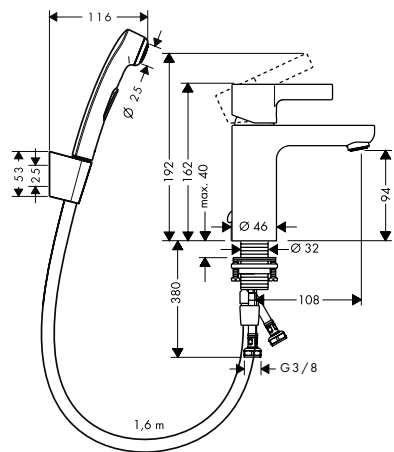

Single lever basin mixer
with bidette hand shower
and shower hose 160 cm

- consists of: single lever basin mixer, bidette hand shower, shower holder, shower hose
- ComfortZone 90
- flow rate at 3 bar: 5 l/min
- ceramic cartridge
- temperature limitation adjustable
- suitable for continuous flow water heaters
- connection type: G 3/8 connections
- connection dimension: DN15

Chrome

31160000

Bath