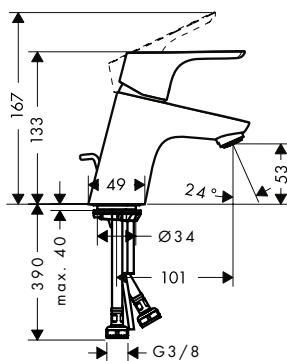

Single lever basin mixer 70 CoolStart with pop-up waste set

- consists of: single lever basin mixer, waste set
- ComfortZone 70
- projection 101 mm
- normal spray
- flow rate at 3 bar: 5 l/min
- ceramic cartridge
- temperature limitation adjustable
- suitable for continuous flow water heaters
- pop-up waste set G 1 1/4
- material waste set: metal
- connection type: G 3/8 connections
- connection dimension: DN15
- cold water in middle position

Chrome

31539000

Alternative products:

- Single lever basin mixer 70 with pop-up waste set Chrome 31730000