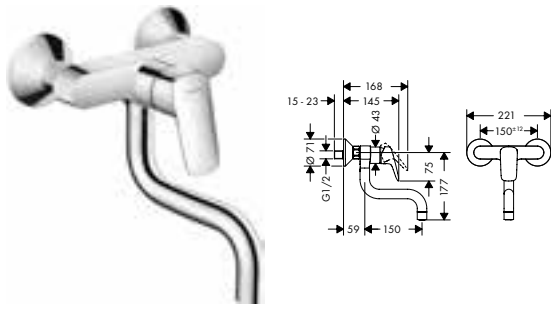

71837000

- ComfortZone 120
- cold water in middle position
- swivel range 360°
- normal spray
- connection dimension: DN15
- maximum flow rate at 3 bar: 12 l/min
- ceramic cartridge
- connection type: G 3/8 connections
- suitable for continuous flow water heaters