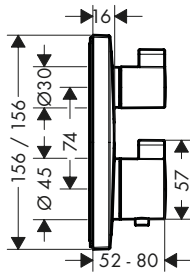

Thermostatic mixers/ valves

Ecostat Square thermostatic mixers and valves for concealed installation

Ecostat Square Thermostat for concealed installation for 1 function

- 1 function
- maximum flow rate at 3 bar: 26 l/ min
- thermostat cartridge
- min. operating pressure: 1 bar
- max. operating pressure: 10 bar
- safety lock at 40° C
- temperature limitation adjustable
- volume control
- connection type: basic set

finish

code no.

Chrome

15712000

Required parts:

- Basic set iBox universal

01800180

Optional parts:

- **ShowerSelect** Extension element
- Extension iBox universal basic set 2.5 cm

Chrome

13593000

13595000