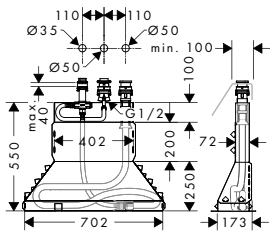

Basic set for 3-hole rim mounted single lever bath mixer

- consists of: basic set, shower hose, Secubox
- maximum pull-out length of hand shower: 1.10 m
- connection thread: G 1/2
- connection dimension: DN15

13437180

Optional parts:

- Secuflex insert extension

98806000