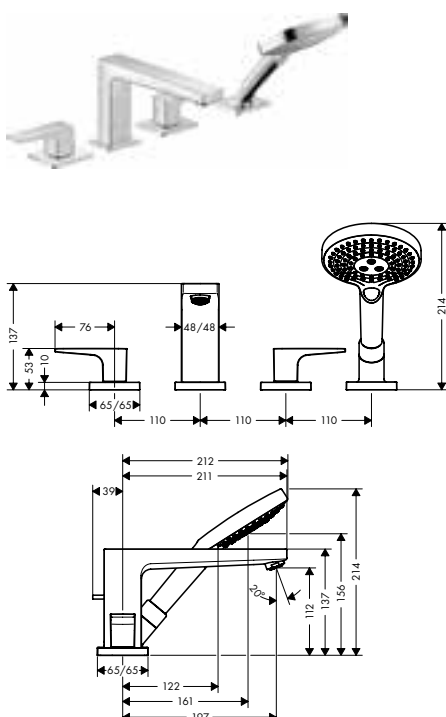

- consists of: 4-hole rim mounted bath mixer, hand shower, shower holder
- projection 197 mm
- connection type: basic set
- spray type mixer: normal spray
- spray type hand shower: Rain, RainAir, Whirl
- maximum pull-out length of hand shower: 1.10 m
- flow rate at 3 bar: 22 l/min
- ceramic valves hot/ cold 90°
- min. operating pressure: 1 bar
- max. operating pressure: 10 bar
- connection dimension: DN15

Consisting of:

- Hand shower 120 3jet (# 26530XXX)

Required parts:

- Basic set for 4-hole rim mounted bath mixer

13444180