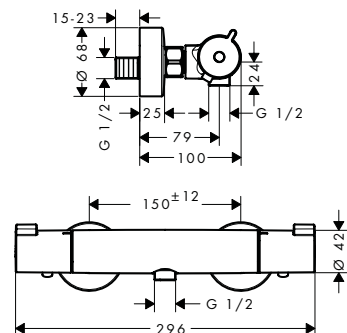

Ecostat Shower thermostat 1001 CL for exposed installation

Chrome

13211000

- 1 function
- centre distance: 150 ± 12 mm
- EcoStop button limits the water consumption to 10 l/min
- maximum flow rate at 3 bar: 17 l/min
- flow rate hand shower connection at 3 bar: 17 l/min
- thermostat cartridge, ceramic valve 180°
- min. operating pressure: 1 bar
- max. operating pressure: 10 bar
- safety lock at 40° C
- temperature limitation adjustable
- non-return valve
- with silencer
- material handles: metal
- connection type: s-shaped connections
- connection dimension: DN15
- dirt filter included