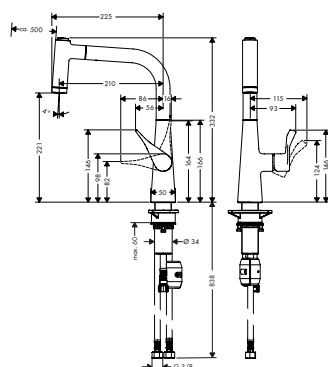

Metris M71 Single lever kitchen mixer 220, pull-out spray, 2jet

finish Chrome 14834000
Stainless Steel Finish 14834800

- ComfortZone 220
- swivel range adjustable in 2 steps to 110° or 150°
- laminar spray and shower spray
- lockable shower spray, spray returns automatically through handle closing
- MagFit magnetic shower support
- quick connect hose
- connection dimension: DN15
- maximum flow rate at 3 bar: 9 l/ min
- ceramic cartridge
- connection type: G 3/8 connections
- integrated non-return valve
- suitable for continuous flow water heaters