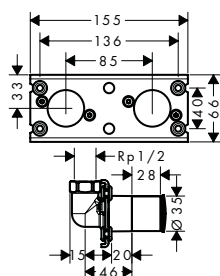

Rainfinity Showerpipe

finish

code no.

Chrome
Matt White

26842000
26842700

Rainfinity Showerpipe 360 1jet for concealed installation

- consists of: overhead shower, hand shower, shower hose, shower holder, 2 glass shelves
- overhead shower Rainfinity 360 1jet
- shower head size: 360 mm
- spray type: PowderRain
- spray disc surface: graphite
- shower holder inclination angle can be adjusted continuously
- shower arm vertically inclinable by 10-30°
- shelf made of safety glass
- surface of the shelf at colour variant -000 = mirror glass, at colour variant -700 = graphite colour, satined
- requires a mixer for 2 functions
- maximum flow rate at 3 bar: 19.6 l/ min
- operating pressure: min. 2,4 bar/ max. 6 bar
- installation type: exposed installation
- isolated water conduction
- water connection: in the lower shelf, covert
- connection dimension: DN15
- connection thread G 1/2

Consisting of:

- **Rainfinity** Hand shower 130 3jet (# 26864XXX)
- **Isiflex** Shower hose 160 cm (# 28276XXX)

Required parts:

- **Rainfinity** Basic set for showerpipe 360 1jet for concealed installation
- **RainSelect** Thermostat for concealed installation for 2 functions

	26840180
Chrome	15380000
Brushed Bronze	15380140
Brushed Black	15380340
Chrome	
Matt Black	15380670
Matt White	15380700
Polished Gold Optic	15380990

Rainfinity Basic set for showerpipe 360 1jet for concealed installation

26840180

- suitable for Showerpipe 360 1jet for concealed installation
- sound-decoupled installation
- The position of the connections is given, thus easy installation
- easy mounting
- connection dimension: G 1/2

Optional parts:

- **Rainfinity** Showerpipe 360 1jet for concealed installation

Chrome	26842000
Matt White	26842700