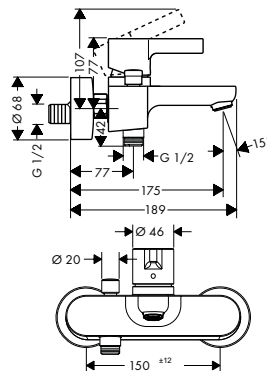

Bidet

Single lever bidet mixer
with pop-up waste set

- consists of: single lever bidet mixer, waste set
- projection 122 mm
- aerator with ball pivot
- laminar spray
- flow rate at 3 bar: 7.2 l/min
- ceramic cartridge
- temperature limitation adjustable
- suitable for continuous flow water heaters
- material waste set: metal
- connection dimension: DN15

finish

Chrome

code no.

31261000

Single lever basin mixer
with bidette hand shower
and shower hose 160 cm

- consists of: single lever basin mixer, bidette hand shower, shower holder, shower hose
- ComfortZone 90
- flow rate at 3 bar: 5 l/min
- ceramic cartridge
- temperature limitation adjustable
- suitable for continuous flow water heaters
- connection type: G 3/8 connections
- connection dimension: DN15

Chrome

31160000

Bath

Single lever bath mixer
for exposed installation

- projection 167.5 - 175 mm
- connection type: s-shaped connections
- centre distance: 150 mm
- spray type mixer: normal spray
- flow rate for bath spout at 3 bar: 22 l/min
- flow rate of hand shower at 3 bar: 16 l/min
- ceramic cartridge
- min. operating pressure: 1 bar
- max. operating pressure: 10 bar
- temperature limitation adjustable
- diverter with automatic resetting
- non-return valve
- with silencer
- connection dimension: DN15

Chrome

31460000