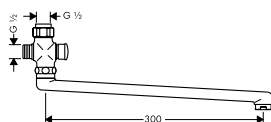

Long swivel spout 30 cm

- with automatic resetting
- length 300 mm
- connection dimension DN15
- for installation on single lever shower mixer

Chrome

14495000