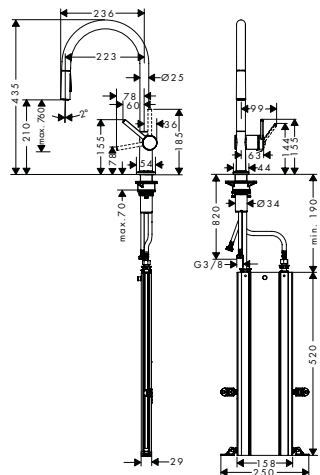

finish

code no.

Talis M54 Single lever kitchen mixer 210, pull-out spray, 2jet, sBox

Chrome 72801000
Matt Black 72801670
Stainless Steel Finish 72801800

- consists of: single lever kitchen mixer, hose box
- ComfortZone 210
- swivel range adjustable in 4 steps 60°, 110°, 150° or 360°
- laminar spray and shower spray
- lockable shower spray, spray returns through pressing spray diverter and spray returns automatically through handle closing
- connection dimension: DN15
- maximum flow rate at 3 bar: 7 l/ min
- ceramic cartridge
- connection type: G 3/8 connections
- integrated non-return valve
- suitable for continuous flow water heaters
- sBox for quiet, smooth and protected hose guidance in the cabinet, under the countertop, with extension length up to 76 cm