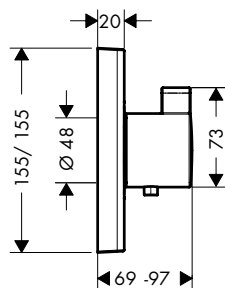

ShowerSelect Thermostat
HighFlow for concealed
installation

Chrome 15760000

- maximum flow rate at 3 bar: 42 l/min
- flow rate upper outlet: 42 l/min
- flow rate lower outlet: 42 l/min
- thermostat cartridge
- safety lock at 40° C
- temperature limitation adjustable
- connection type: basic set
- dirt filter included

Required parts:

- Basic set iBox universal 01800180

Optional parts:

- ShowerSelect Valve for concealed installation for 3 functions Chrome 15764000
- ShowerSelect Extension element Chrome 13593000
- Extension iBox universal basic set 2.5 cm 13595000