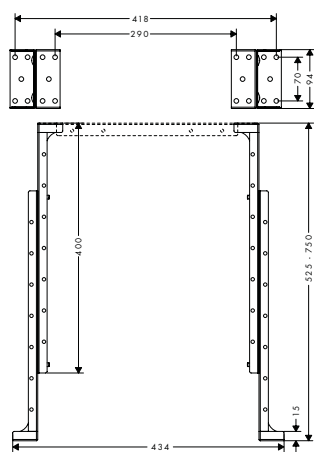

sBox Mounting angle set for installation plate for tile mounted installation

28021000

- minimum mounting height: 400 mm
- maximum mounting height: 750 mm
- packaging unit: 2 pieces

Wastes and overflow for bath tubs

Flexaplust Finish set waste and overflow set

Chrome	58185000
Brushed Bronze	58185140
Brushed Black	58185340
Chrome	
Matt Black	58185670
Matt White	58185700
Polished Gold Optic	58185990

- consists of: turning handle, security plug
- suitable for standard and special bath tubs
- TÜV certified

Required parts:

- **Flexaplust** Basic set waste and overflow set for standard bath tubs
- **Flexaplust** Basic set waste and overflow set for special bath tubs

58140180

58141180