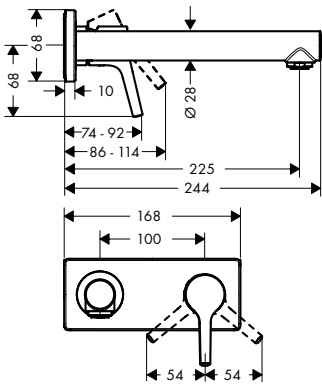

Single lever basin mixer for concealed installation wall-mounted with spout 22.5 cm

- consists of: single lever basin mixer for concealed installation wall-mounted, waste set
- projection 225 mm
- normal spray
- flow rate at 3 bar: 5 l/ min
- ceramic cartridge
- temperature limitation adjustable
- suitable for continuous flow water heaters
- non-closing waste set
- material waste set: metal
- connection type: basic set
- connection dimension: DN15
- handle can be positioned on the right or left, depends on the basic set installation

Chrome

72111000

Alternative sizes:

- Single lever basin mixer for concealed installation wall-mounted with spout 16.5 cm

Chrome

72110000