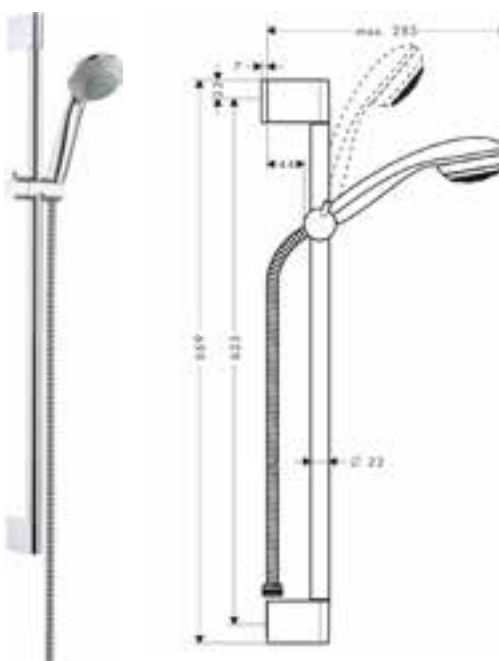

Crometta 85 Shower set Mono Chrome Green 6 l/min with shower bar 65 cm

Chrome 27652000

- consists of: hand shower, shower bar, shower hose, slider
- shower head size: 85 mm
- spray type: normal spray
- without pivot joints
- 90° position adjustable slider, pivots left and right, up and down
- maximum flow rate at 3 bar: 6 l/min
- wall supports of plastic

Consisting of:

- **Crometta 85** Hand shower Mono Green 6 l/min (# 28561000)
- **Unica** Shower bar Crometta 65 cm with shower hose (# 27615000)

Optional parts:

- **Casetta** Soap dish C Chrome 28678000
- Wall bar spacer Chrome 97450000