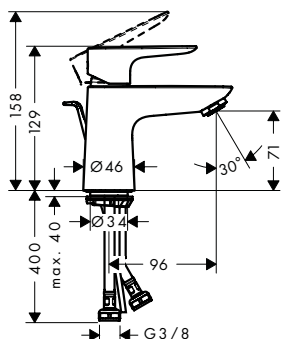

Single lever basin mixer 80
LowFlow with pop-up waste set

- consists of: single lever basin mixer, waste set
- ComfortZone 80
- projection 96 mm
- normal spray
- flow rate at 3 bar: 3.5 l/min
- ceramic cartridge
- temperature limitation adjustable
- suitable for continuous flow water heaters
- pop-up waste set G 1 1/4
- material waste set: metal
- connection type: G 3/8 connections
- connection dimension: DN15

finish

code no.

Chrome

71705000

Alternative products:

- Single lever basin mixer 80 with pop-up waste set

Chrome

71700000