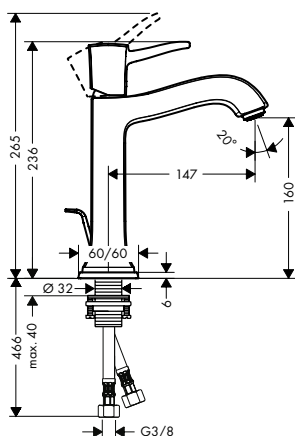

Single lever basin mixer 160 with lever handle for washbowls with pop-up waste set

- consists of: single lever basin mixer, waste set
- ComfortZone 160
- projection 147 mm
- normal spray
- flow rate at 3 bar: 5 l/ min
- ceramic cartridge
- temperature limitation adjustable
- suitable for continuous flow water heaters
- pop-up waste set G 1 1/4
- material waste set: metal
- connection type: G 3/8 connections
- connection dimension: DN15

Chrome 31302000
Chrome/Gold Optic 31302090