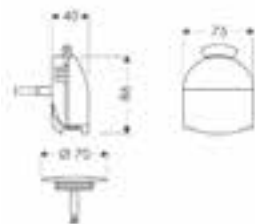

Wastes and overflow

Bath filler with wastes and overflow for bath tubs

Exafill Finish set bath filler, waste and overflow set

- consists of: cover, security plug
- TÜV certified
- suitable for standard and special bath tubs
- triple aerator
- jet former can be adjusted by 20°
- flow rate 38 l/min

Required parts:

- **Exafill** Basic set bath filler, waste and overflow set for standard bath tubs
- **Exafill** Basic set bath filler, waste and overflow set for special bath tubs

Optional parts:

- Flexible connection tube 80 cm

finish

code no.

Chrome

58127000