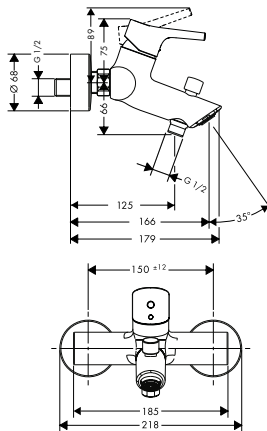

Single lever bath mixer for exposed installation

finish Chrome

code no. 72400000

- projection 166 mm
- connection type: s-shaped connections
- centre distance: 150 ± 12 mm
- spray type mixer: normal spray
- flow rate for bath spout at 3 bar: 20 l/min
- flow rate of hand shower at 3 bar: 14 l/min
- ceramic cartridge
- temperature limitation adjustable
- diverter with automatic resetting
- intrinsically safe against backflow
- with silencer
- suitable for continuous flow water heaters
- connection dimension: DN15

Alternative products:

- Single lever bath mixer for exposed installation with centre distance 15.3 cm

Chrome

72401000