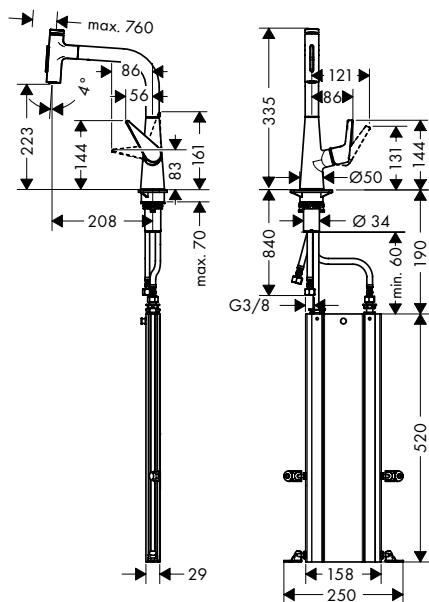

Talis Select M51 Single lever kitchen mixer 220, pull-out spray, 2jet, sBox

Chrome 73868000
Stainless Steel Finish 73868800

- consists of: single lever kitchen mixer, hose box
- ComfortZone 220
- swivel range adjustable in 2 steps to 110° or 150°
- laminar spray and shower spray
- lockable shower spray, spray returns through pressing spray diverter and spray returns automatically through handle closing
- Select button for a comfortable start/stop of the water flow
- MagFit magnetic shower support
- connection dimension: DN15
- maximum flow rate at 3 bar: 8 l/min
- ceramic cartridge
- connection type: G 3/8 connections
- integrated non-return valve
- suitable for continuous flow water heaters
- sBox for quiet, smooth and protected hose guidance in the cabinet, under the countertop, with extension length up to 76 cm

Alternative products:

- **Talis Select M51** Single lever kitchen mixer 220, pull-out spout, 1jet, sBox

Chrome 73852000
Stainless Steel Finish 73852800