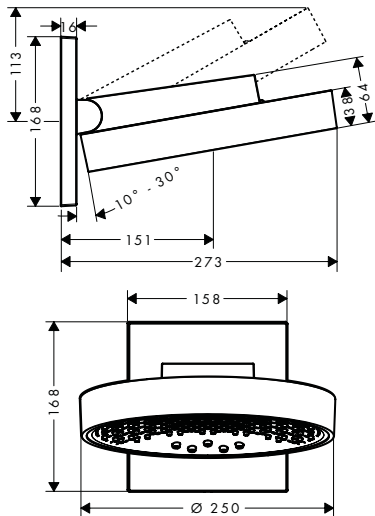

finish

code no.

Rainfinity Overhead shower
250 3jet with wall connector

Chrome
Matt White

26232000
26232700

- consists of: overhead shower, wall connector
- projection 273 mm
- spray type: PowderRain, Intense PowderRain, RainStream
- middle spray disc: 151 mm
- shower head size: 250 mm
- shower arm vertically inclinable by 10-30°
- maximum flow rate at 3 bar: 20 l/min
- flow rate RainStream spray (at 3 bar): 16 l/min
- flow rate Intense PowderRain (at 3bar): 18 l/min
- flow rate PowderRain spray (at 0.3 bar): 20 l/min
- the 3 spray zones must be controlled via 3 valves or a diverter valve with 3 outlets
- Select button on thermostat
- spray disc surface: graphite
- material spray disc: aluminium
- overhead shower removable for cleaning
- frame: metal
- installation: wall-mounted - for installation on iBox

Alternative sizes:

Rainfinity Overhead shower 360 3jet with wall connector

Chrome	26234000
Brushed Bronze*	26234140
Brushed Black	26234340
Chrome*	
Matt Black*	26234670
Matt White	26234700
Polished Gold	26234990
Optic*	

Water saving EcoSmart version:

Rainfinity Overhead shower 250 3jet EcoSmart with wall connector

Chrome	26233000
Matt White	26233700

Required parts:

- Basic set iBox universal 01800180

* available from
January 2021