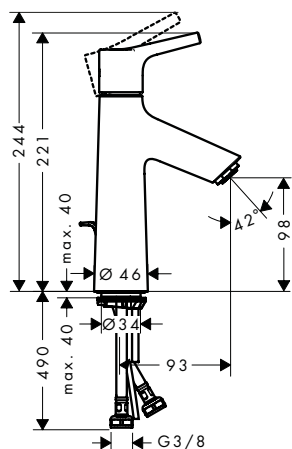

CoolStart - Talis S

Single lever basin mixer 100
CoolStart with pop-up waste set

- consists of: single lever basin mixer, waste set
- ComfortZone 100
- projection 93 mm
- normal spray
- flow rate at 3 bar: 5 l/min
- ceramic cartridge
- temperature limitation adjustable
- suitable for continuous flow water heaters
- pop-up waste set G 1¼
- material waste set: metal
- connection type: G ¾ connections
- connection dimension: DN15
- cold water in middle position

finish

code no.

Chrome

72022000

Alternative products:

- Single lever basin mixer 100 CoolStart without waste set

Chrome

72023000