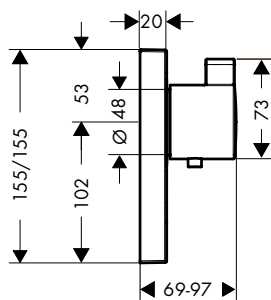

ShowerSelect Thermostat HighFlow for concealed installation for 1 function and additional outlet

- 1 function and 1 additional outlet
- Select push-button on/off control for 1 outlet
- flow rate hand shower connection at 3 bar: 34 l/ min
- flow rate upper outlet: 59 l/ min
- thermostat cartridge, Select valve
- min. operating pressure: 1 bar
- max. operating pressure: 10 bar
- safety lock at 40° C
- temperature limitation adjustable
- connection type: basic set
- dirt filter included
- Thermostat is delivered with button hand shower

finish

code no.

Chrome

15761000

Required parts:

- Basic set iBox universal

01800180

Optional parts:

- **ShowerSelect** Valve for concealed installation for 3 functions
- **ShowerSelect** Extension element
- Extension iBox universal basic set 2.5 cm

Chrome

15764000

Chrome

13593000

13595000