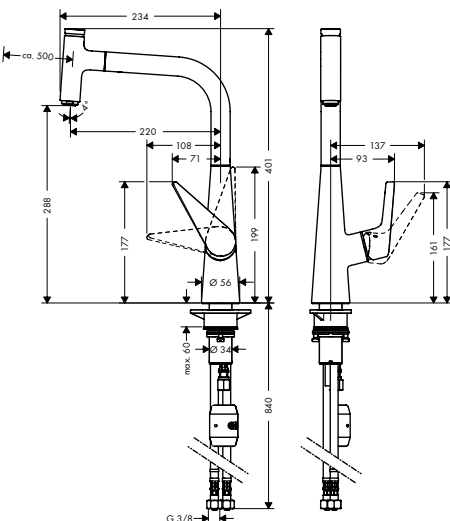

Chrome 72821000
Stainless Steel Finish 72821800

- ComfortZone 300
- swivel range adjustable in 2 steps to 110° or 150°
- normal spray
- Select button for a comfortable start/stop of the water flow
- MagFit magnetic shower support
- quick connect hose
- connection dimension: DN15
- maximum flow rate at 3 bar: 8 l/ min
- ceramic cartridge
- connection type: G 3/8 connections
- integrated non-return valve
- suitable for continuous flow water heaters