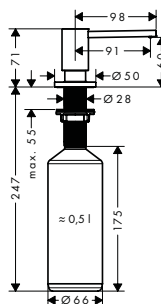

A41 soap-/ lotion dispenser

- suitable for matched design to selected kitchen mixers
- projection 91 mm
- material: durable metal construction
- non-corroding outlet pipe
- filling capacity 500 ml
- dosage 2 ml
- easy to fill up from the top
- for installation in worktops up to 55 mm
- easy and save installation without tools needed
- mounting hole with 28 - 35 mm diameter needed

	finish	code no.
NEW	Chrome	40438000
	Brushed Black	40438340
NEW	Matt Black	40438670
	Stainless Steel Finish	40438800