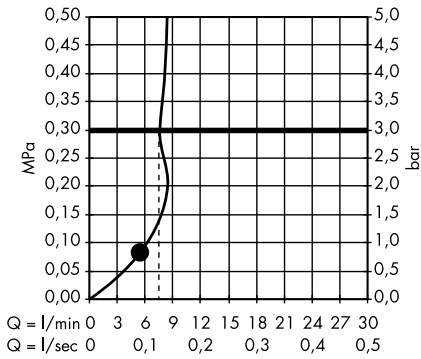

Croma Select E Hand shower 1jet
EcoSmart 9 l/min
26815400