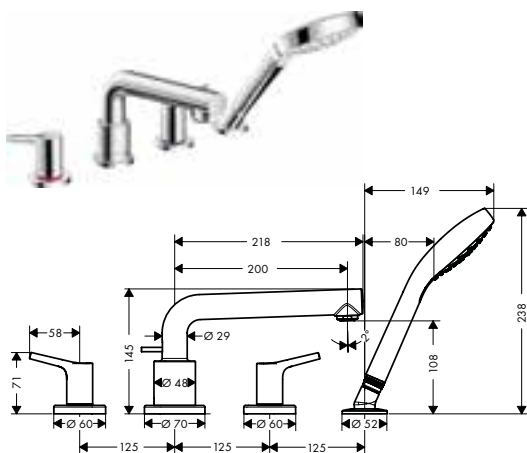

4-hole rim mounted bath mixer

Chrome

72419000

- consists of: 4-hole rim mounted bath mixer, hand shower, shower holder
- projection 200 mm
- maximum pull-out length of hand shower: 1.60 m
- flow rate at 3 bar: 22 l/min
- non-return valve
- connection dimension: DN15
- with integrated safety combination EN1717

Consisting of:

- Hand shower 1jet (# 26804400)

Required parts:

- Basic set for 4-hole rim mounted bath mixer

13244180