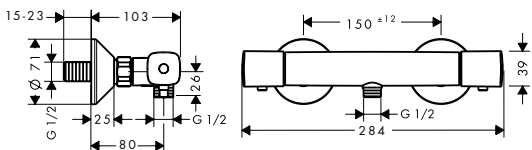

finish

code no.

Ecostat Shower thermostat
universal for exposed installation

Chrome

13122000

- 1 function
- centre distance: 150 ± 12 mm
- EcoStop button limits the water consumption to 10 l/min
- maximum flow rate at 3 bar: 17 l/min
- flow rate hand shower connection at 3 bar: 17 l/min
- thermostat cartridge, ceramic valve 180°
- min. operating pressure: 1 bar
- max. operating pressure: 10 bar
- safety lock at 40° C
- temperature limitation adjustable
- non-return valve
- with silencer
- connection type: s-shaped connections
- connection dimension: DN15
- dirt filter included