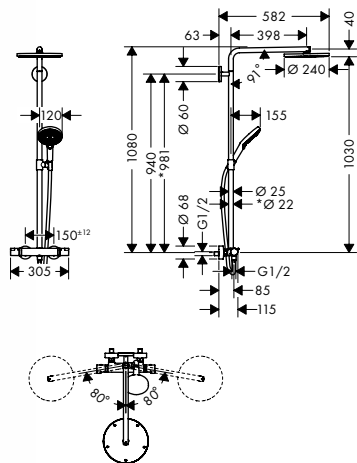

Consisting of:

- **Isiflex** Shower hose 160 cm (# 28276XXX)
- **Raindance Select S** Hand shower 120 3jet (# 26530XXX)

Optional parts:

- Wall bar spacer for Cromo 100 Showerpipe

Chrome

95239000

Raindance Select S