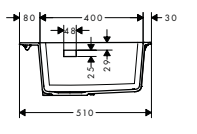

Optional parts:

- F15 Cutting board walnut 40960000
- F16 Cutting board oak 40961000
- F17 Mobile drainboard Stainless Steel 40962800
- F14 Multifunctional strainer Matt Black 40963000

a, b, c, d, e = Ø 35