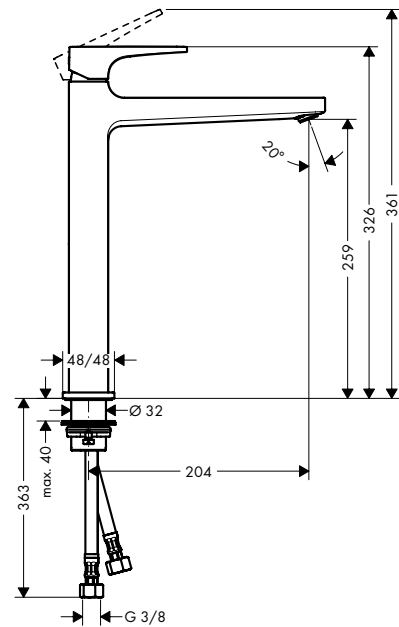

Single lever basin mixer 260
with loop handle for washbowls
with push-open waste set

Chrome

74512000

- consists of: single lever basin mixer, waste set
- ComfortZone 260
- projection 204 mm
- normal spray
- flow rate at 3 bar: 5 l/min
- ceramic cartridge
- temperature limitation adjustable
- suitable for continuous flow water heaters
- push-open waste set G 1 1/4
- material waste set: metal
- connection type: G 3/8 connections
- connection dimension: DN15

Single lever basin mixer
for concealed installation
wall-mounted with lever handle
and spout 22.5 cm

Chrome	32526000
Brushed Bronze	32526140
Brushed Black	32526340
Chrome	
Matt Black	32526670
Matt White	32526700
Polished Gold Optic	32526990

- consists of: single lever basin mixer for concealed installation wall-mounted, waste set
- projection 225 mm
- normal spray
- flow rate at 3 bar: 5 l/min
- ceramic cartridge
- temperature limitation adjustable
- suitable for continuous flow water heaters
- non-closing waste set
- material waste set: metal
- connection type: basic set
- connection dimension: DN15
- handle can be positioned on the right or left, depends on the basic set installation