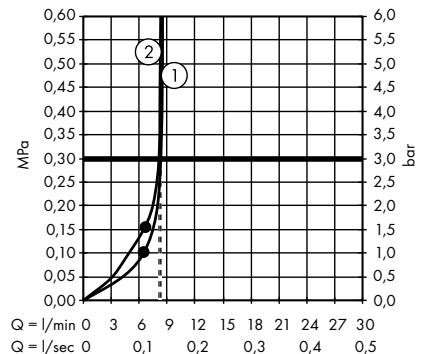

Croma E Showerpipe 280 1jet EcoSmart with thermostat
27660000

1. Hand shower
2. Overhead shower