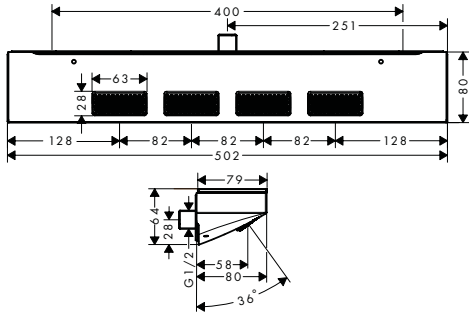

Body showers

finish

code no.

Rainfinity Shoulder shower
500 1jet with shower shelf

Chrome
Matt White

26243000
26243700

- shower head size: 502 x 81 mm
- spray type: PowderRain
- spray area: 309 x 28 mm
- field of application: functions as overhead, shoulder or side shower
- maximum flow rate at 3 bar: 13 l/min
- connection thread: G 1/2
- connection dimension: DN15
- material: metal
- shelf made of safety glass
- surface of the shelf at colour variant -000 = mirror glass, at colour variant -700 = graphite colour, satined