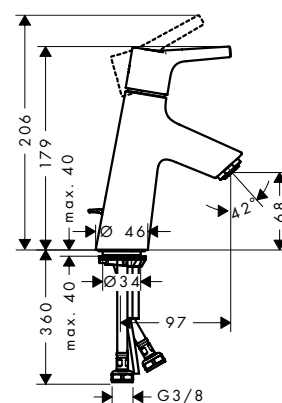

Single lever basin mixer 80
LowFlow with pop-up waste set

- consists of: single lever basin mixer, waste set
- ComfortZone 80
- projection 97 mm
- normal spray
- flow rate at 3 bar: 3.5 l/min
- ceramic cartridge
- temperature limitation adjustable
- suitable for continuous flow water heaters
- pop-up waste set G 1 1/4
- material waste set: metal
- connection type: G 3/8 connections
- connection dimension: DN15

Chrome

72015000

Alternative products:

- Single lever basin mixer 80 with pop-up waste set
- Single lever basin mixer 80 LowFlow without waste set

Chrome

72010000

Chrome

72018000