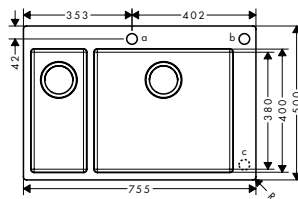

a, b, c = Ø 35

finish

code no.

S711-F655 Built-in sink 180/450

Stainless Steel

43309800

- cut-out dimensions: 735 x 480 mm
- material: stainless steel
- number of bowls: 1 main bowl and 1 additional bowl
- predrilled tap hole
- sink depth: 190 mm
- depth half sink: 135 mm
- cabinet size: 80 cm
- type of installation: flat on the countertop (self-rimming) or flush-mount installation
- position overflow: on the right side of the main bowl
- tap ledge reinforcing for a tight and stable seating of the kitchen mixer
- corner radius: 10 mm
- waste set not included - please order one waste set from the required parts

Required parts:

- D15-10 Manual waste and overflow set for double bowl

Stainless Steel

43922800

Optional parts:

- F15 Cutting board walnut
- F16 Cutting board oak
- F17 Mobile drainboard
- F14 Multifunctional strainer

Stainless Steel
Matt Black

40960000
40961000
40962800
40963000

a, b, c = Ø 35

S712-F655 Built-in sink 180/450

Stainless Steel

43310800

- cut-out dimensions: 735 x 480 mm
- material: stainless steel
- number of bowls: 1 main bowl and 1 additional bowl
- tap hole and hole for pop-up waste control are pre-drilled
- sink depth: 190 mm
- depth half sink: 135 mm
- cabinet size: 80 cm
- type of installation: flat on the countertop (self-rimming) or flush-mount installation
- position overflow: on the right side of the main bowl
- tap ledge reinforcing for a tight and stable seating of the kitchen mixer
- corner radius: 10 mm
- waste set not included - please order one waste set from the required parts

Required parts:

- D15-11 Automatic waste and overflow set for double bowl

Stainless Steel

43932800

Optional parts:

- F15 Cutting board walnut
- F16 Cutting board oak
- F17 Mobile drainboard
- F14 Multifunctional strainer

Stainless Steel
Matt Black