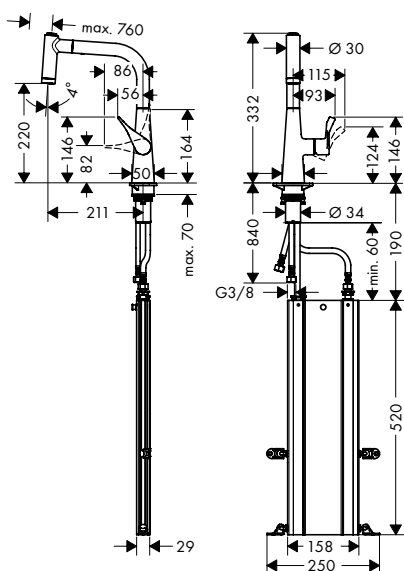

Alternative products:

- **Metris M71** Single lever kitchen mixer 220, Eco, pull-out spray, 2jet, sBox

Chrome 73823000

Metris M71 Single lever kitchen mixer 320, pull-out spout, 1jet

Chrome 14821000
Stainless Steel Finish 14821800