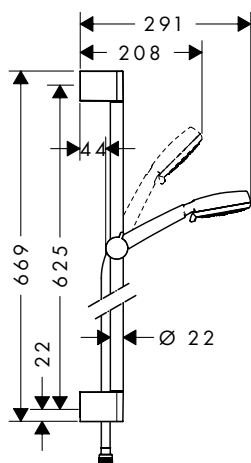

finish

code no.

Crometta 100 Shower set Multi White/Chrome
with shower bar 65 cm

26650400

- consists of: hand shower, shower bar, shower hose, slider
- shower head size: 100 mm
- spray type: Rain, TurboRain, Massage spray
- spray type adjustment by turning spray disc
- without pivot joints
- slide inclination angle can be adjusted by 45°
- maximum flow rate at 3 bar: 19 l/min
- the adjustable handshower holder on this model should not be used with a handshower with a spray face larger than 125 mm in diameter
- wall supports of plastic

Consisting of:

- **Crometta 100** Hand shower Multi (# 26823400)
- **Unica** Shower bar Croma 65 cm with shower hose (# 26503000)
- **Metaflex** Shower hose 160 cm (# 28266000)

Alternative sizes:

- **Crometta 100** Shower set Multi with shower bar 90 cm White/Chrome 26656400

Optional parts:

- Wall bar spacer Chrome 97450000