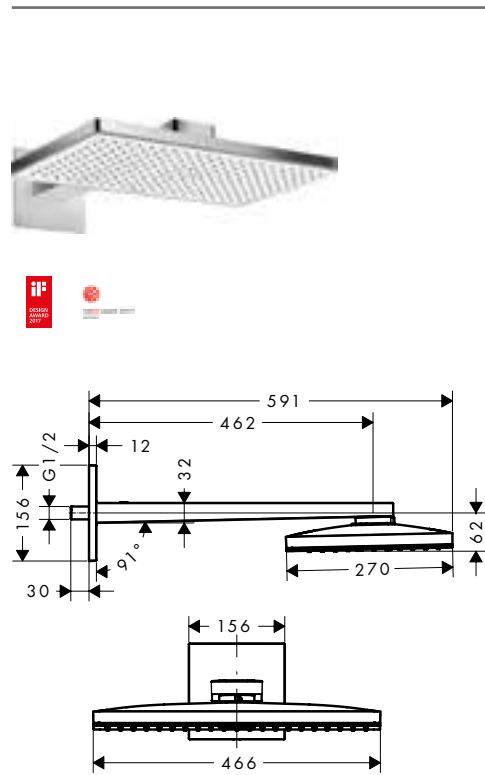

Rainmaker Select Overhead shower 460 1jet with shower arm

finish	code no.
White/Chrome	24003400
Black/Chrome	24003600

- consists of: overhead shower, shower arm
- spray type: Rain
- shower head size: 466 x 270 mm
- shower arm length: 462 mm
- maximum flow rate at 3 bar: 19 l/min
- flow rate Rain spray (at 3 bar): 19 l/min
- easy cleanable glass spray disc
- material spray disc: safety glass
- spray disc removable for cleaning
- overhead shower removable for cleaning
- installation: wall
- connection thread G 1/2
- connection dimension: DN15

Water saving EcoSmart version:

- **Rainmaker Select** Overhead shower 460 1jet EcoSmart 9 l/min with shower arm

White/Chrome	24013400

Optional parts:

- **ShowerSelect Glass** Thermostat for concealed installation for 2 functions
- **ShowerTablet Select** Thermostat 700 universal for exposed installation for 2 functions

White/Chrome	15738400
Black/Chrome	15738600
Chrome	13184000
White/Chrome	13184400