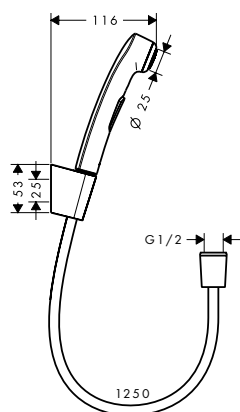

Bidette hand shower 1jet
with shower holder and pressure
shower hose 125 cm

- consists of: bidette hand shower, shower holder, chrome-colored shower hose
- maximum flow rate at 3 bar: 6 l/ min
- with non-return valve
- additional comment: surface shower hose chrome

Chrome

32129000

Consisting of:

- Shower holder Porter S (# 28331XXX)

Alternative sizes:

- Bidette hand shower 1jet with shower holder and pressure shower hose 160 cm

Chrome

32128000