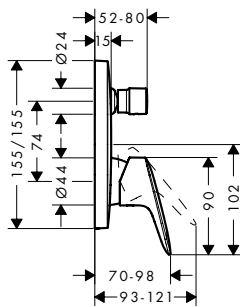

Single lever bath mixer for concealed installation

Chrome

71405000

- connection type: basic set
- ceramic cartridge
- temperature limitation adjustable
- diverter with automatic resetting

Alternative products:

- Single lever bath mixer for concealed installation with integrated security combination according to EN1717

Chrome

71407000

Required parts:

- Basic set iBox universal

01800180