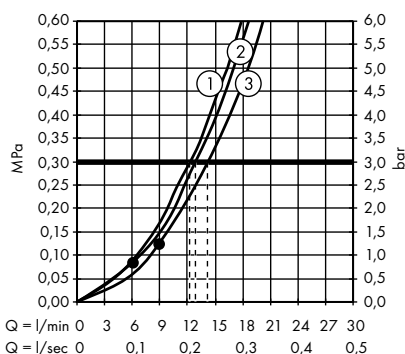

Croma Select S SemiPipe Multi
with thermostat
27248400

1. Massage
2. IntenseRain
3. SoftRain