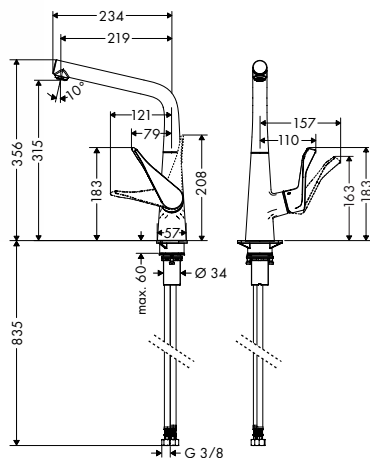

finish

code no.

Metris M71 Single lever kitchen mixer 320, installation in front of a window, 1 jet

Chrome

14823000

- ComfortZone 320
- swivel range adjustable in 3 steps 110°, 150° or 360°
- installation in front of the window, can be laid flat, base height 57 mm
- laminar spray
- connection dimension: DN15
- maximum flow rate at 3 bar: 15 l/min
- ceramic cartridge
- connection type: G 3/8 connections
- suitable for continuous flow water heaters
- significantly reduced splashing by soft start of the water flow

Alternative products:

- **Metris M71** Single lever kitchen mixer 320, 1 jet

Chrome

14822000

Stainless Steel Finish

14822800