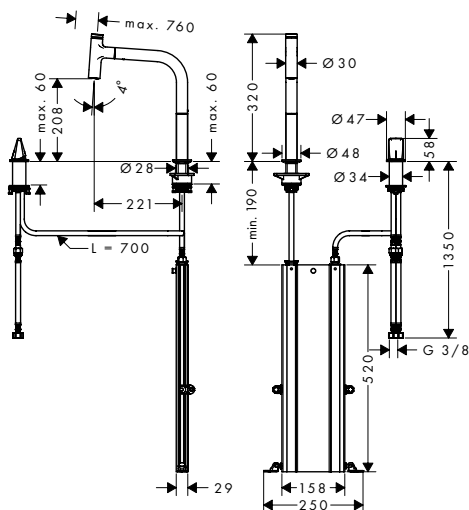

Alternative products:

- **Metris Select M71 2-hole single lever kitchen mixer 200, Eco, pull-out spout, 1 jet, sBox**
- **Metris Select M71 2-hole single lever kitchen mixer 200, pull-out spray, 2 jet, sBox**

Chrome 73825000
Chrome 73818000
Brushed Black 73818340
Chrome 73818670
Matt Black 73818670
Stainless Steel Finish 73818800