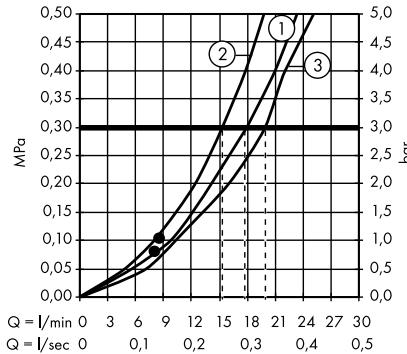

Croma Select S Showerpipe 180 2jet with bath thermostat
27351400

1. Overhead shower
2. Hand shower
3. Bath spout