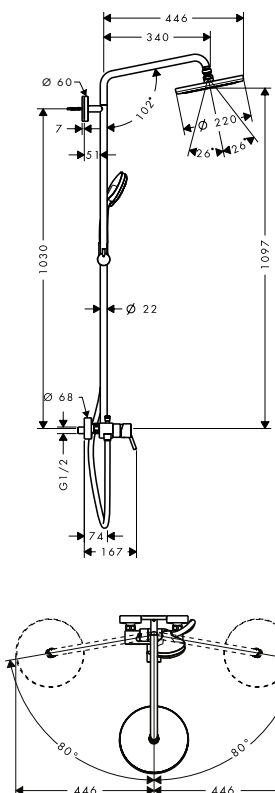

Croma Showerpipe 220 1jet with single lever mixer

Chrome

27222000

- consists of: overhead shower, hand shower, single lever shower mixer, shower hose, slider
- overhead shower Cromo 220
- shower head size: 220 mm
- ball-joint: overhead shower angle adjustable
- spray type: RainAir
- height-adjustable hand shower holder
- shower arm length: 400 mm
- swivelling shower arm
- flow rate RainAir spray (at 3 bar): 16 l/min
- operating pressure: min. 1,5 bar/ max. 10 bar
- installation type: exposed installation
- connection dimension DN15
- connection thread G 1/2
- centre distance 150 ± 12 mm
- ceramic cartridge
- temperature limitation adjustable
- rising pipe can be shortened in height

Consisting of:

- **Croma** Overhead shower 220 1jet (# 26464000)
- **Croma 100** Hand shower Vario (# 28535000)
- **Isiflex** Shower hose 160 cm (# 28276XXX)

Optional parts:

- Wall bar spacer for Cromo 100 Showerpipe

Chrome

95239000