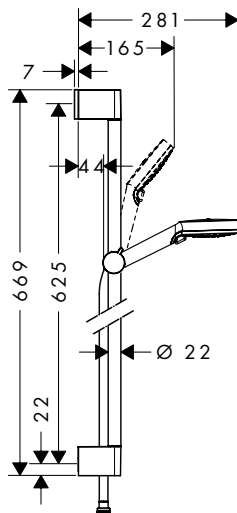

finish

code no.

Crometta Shower set Vario with shower bar 65 cm

White/Chrome

26532400

- consists of: hand shower, shower bar, shower hose, slider
- shower head size: 100 mm
- spray type: Rain, IntenseRain
- spray type adjustment by turning spray disc
- pivot connector prevent hose from tangling
- slide inclination angle can be adjusted by 45°
- maximum flow rate at 3 bar: 14 l/min
- bar width: 22 mm
- wall supports of plastic

Consisting of:

- **Crometta** Hand shower Vario (# 26330400)
- **Unica** Shower bar Croma 65 cm (# 26505000)
- **Comfortflex** Shower hose 160 cm (# 28168000)

Alternative sizes:

- **Crometta** Shower set Vario with shower bar 90 cm

White/Chrome

26536400

Water saving EcoSmart version:

- **Crometta** Shower set Vario EcoSmart 9 l/min with shower bar 65 cm

White/Chrome

26534400

- **Crometta** Shower set Vario Green 6 l/min with shower bar 65 cm

White/Chrome

26555400

Alternative products:

- **Crometta** Shower set Vario with shower bar 65 cm and soap dish

White/Chrome

26553400

Optional parts:

- Wall bar spacer

Chrome

97450000