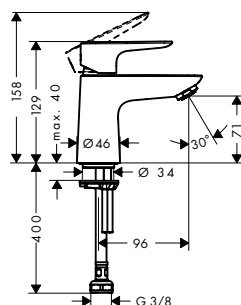

Pillar tap 80 for cold water

- ComfortZone 80
- projection 96 mm
- normal spray
- flow rate at 3 bar: 5 l/ min
- ceramic cartridge
- for cold water connection
- connection type: G 3/8 connections
- connection dimension: DN15

Chrome	71706000