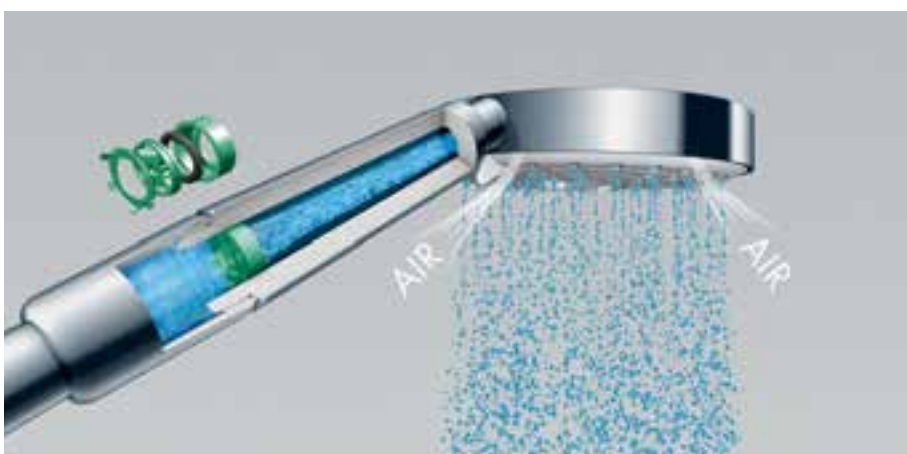

Advantages and benefits

- Up to 60% less water consumption
- Hot water savings for less energy consumption – so less CO₂ emissions and lower costs

How much water and energy can be saved is calculated by the savings calculator at:
pro.hansgrohe-int.com/savings-calculator