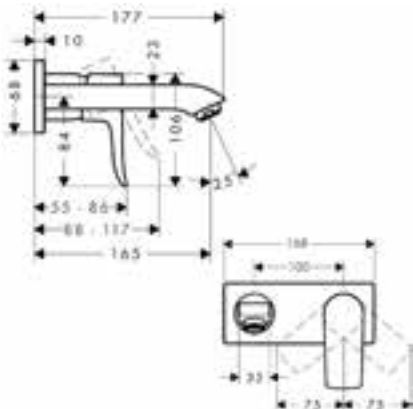

Single lever basin mixer for concealed installation wall-mounted with spout 16.5 cm

- consists of: single lever basin mixer for concealed installation wall-mounted, waste set
- projection 165 mm
- normal spray
- flow rate at 3 bar: 5 l/min
- ceramic cartridge
- temperature limitation adjustable
- non-closing waste set
- material waste set: metal
- connection type: basic set
- connection dimension: DN15
- handle can be positioned on the right or left, depends on the basic set installation

Chrome

31085000

Alternative sizes:

- Single lever basin mixer for concealed installation wall-mounted with spout 22.5 cm

Chrome

31086000

Alternative products:

- Single lever basin mixer for concealed installation wall-mounted LowFlow with spout 16.5 cm

Chrome

31251000

Required parts:

- Basic set for single lever basin mixer for concealed installation wall-mounted

13622180