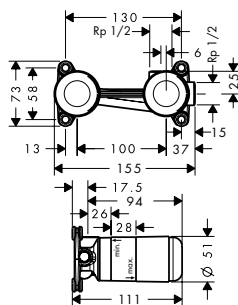

Required parts:

- Basic set for single lever basin mixer for concealed installation wall-mounted

13622180

Basic set for single lever basin mixer for concealed installation wall-mounted

13622180

- variable positioning of the mixer system, can be left or right of the spout
- connection dimension: DN15

Optional parts:

- Extension set 2.5 cm

31971000