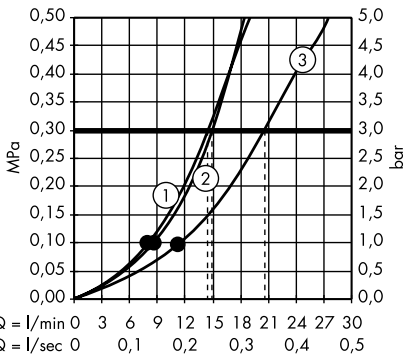

1. Massage
2. Mono
3. Rain

Croma 100 Overhead shower Vario
27441000

1. Massage
2. Shampoo
3. Normal
4. Rain

1. Massage
2. Shampoo
3. Normal
4. Rain

Crometta E Overhead shower 240 1jet
26726000

Crometta S Overhead shower 240 1jet
26723000