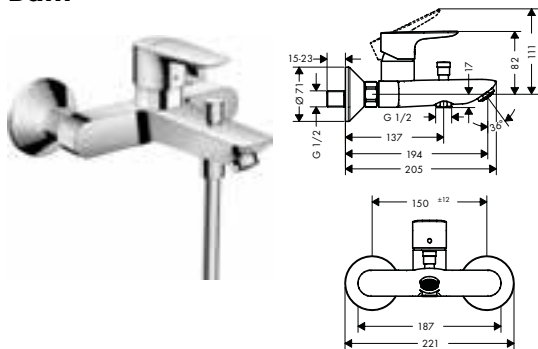

Bath

Single lever bath mixer for exposed installation

Chrome

71740000

Brushed Bronze

71740140

Brushed Black

71740340

Chrome

Matt Black

71740670

Matt White

71740700

Polished Gold Optic

71740990

- projection 194 mm
- connection type: s-shaped connections
- centre distance: 150 ± 12 mm
- spray type mixer: normal spray
- flow rate for bath spout at 3 bar: 19 l/ min
- flow rate of hand shower at 3 bar: 17 l/ min
- ceramic cartridge
- temperature limitation adjustable
- diverter with automatic resetting
- with silencer
- suitable for continuous flow water heaters
- connection dimension: DN15