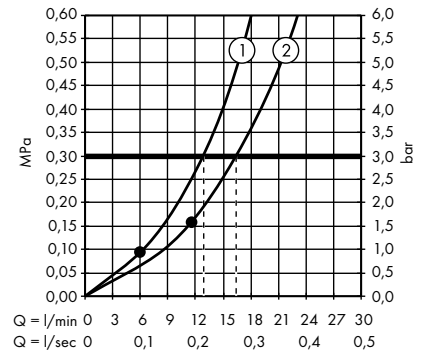

Raindance E Showerpipe 300 1jet with ShowerTablet 350
27361000

1. Hand shower
2. Overhead shower