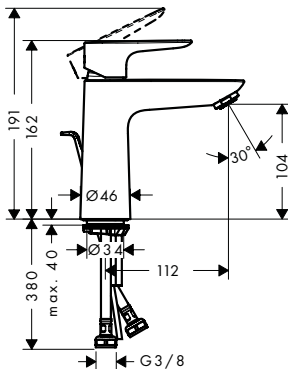

LowFlow - Talis E

Single lever basin mixer 110
LowFlow with pop-up waste set

- consists of: single lever basin mixer, waste set
- ComfortZone 110
- projection 112 mm
- normal spray
- flow rate at 3 bar: 3.5 l/min
- ceramic cartridge
- temperature limitation adjustable
- suitable for continuous flow water heaters
- pop-up waste set G 1 1/4
- material waste set: metal
- connection type: G 3/8 connections
- connection dimension: DN15

Chrome

71715000

Alternative products:

- Single lever basin mixer 110 with pop-up waste set

Chrome

71710000

Brushed Bronze

71710140

Brushed Black

71710340

Chrome

Matt Black

71710670

Matt White

71710700

Polished Gold Optic

71710990