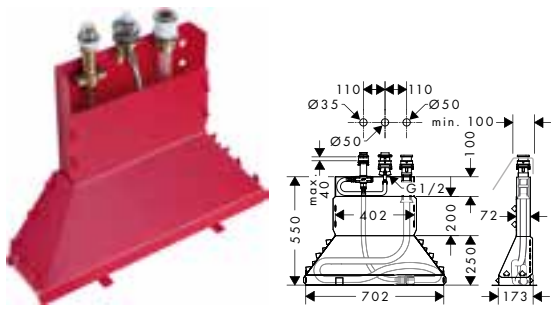

Basic set for 3-hole rim mounted single lever bath mixer

13437180

- consists of: basic set, shower hose, Secubox
- maximum pull-out length of hand shower: 1.10 m
- connection thread: G 1/2
- connection dimension: DN15

Optional parts:

- Secuflex insert extension

98806000