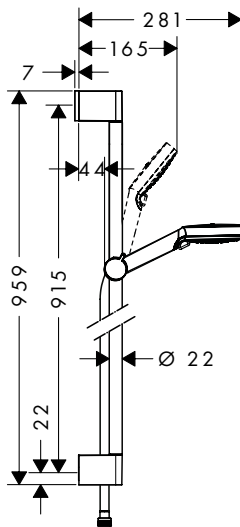

Water saving EcoSmart version:

- **Crometta 100** Shower set 1jet EcoSmart 9 l/ min with shower bar 65 cm White/Chrome 26655400

Optional parts:

- Wall bar spacer Chrome 97450000

Crometta shower sets

Crometta Shower set Vario with shower bar 90 cm