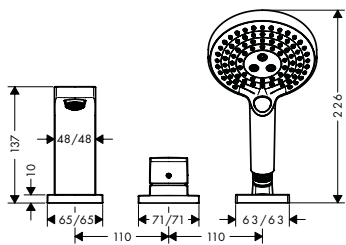

3-hole rim mounted single lever bath mixer with lever handle

Chrome

32551000

- consists of: 3-hole rim mounted single lever bath mixer, hand shower, shower holder
- projection 197 mm
- connection type: basic set
- spray type mixer: normal spray
- spray type hand shower: Rain, RainAir, Whirl
- maximum pull-out length of hand shower: 1.60 m
- flow rate at 3 bar: 22 l/min
- ceramic valves hot/ cold 180°
- min. operating pressure: 1 bar
- max. operating pressure: 10 bar
- temperature limitation adjustable
- connection dimension: DN15

Consisting of:

- Hand shower 120 3jet (# 26530XXX)

Required parts:

- Basic set for 3-hole rim mounted single lever bath mixer

13439180