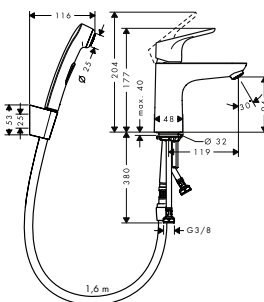

Single lever basin mixer 100 with bidette hand shower and shower hose 160 cm

Chrome

31927000

- consists of: single lever basin mixer, bidette hand shower, shower holder, shower hose, waste set
- projection 119 mm
- normal spray
- spray type Bidette: shower spray
- flow rate at 3 bar: 5 l/min
- ceramic cartridge
- temperature limitation adjustable
- suitable for continuous flow water heaters
- push-open waste set G 1 1/4
- connection type: G 3/8 connections
- connection dimension: DN15