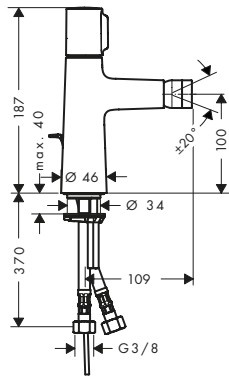

Optional parts:

- Extension set 2.5 cm

31971000

Extension set 2.5 cm

- extension length: 25 mm

31971000

Bidet

Bidet mixer with pop-up waste set