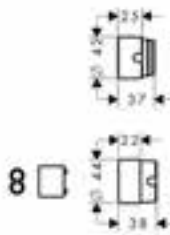

Extension set 2.5 cm

31971000

- extension length: 25 mm