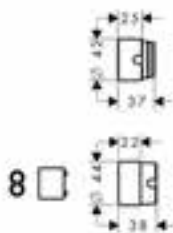

Extension set 2.5 cm

- extension length: 25 mm

31971000