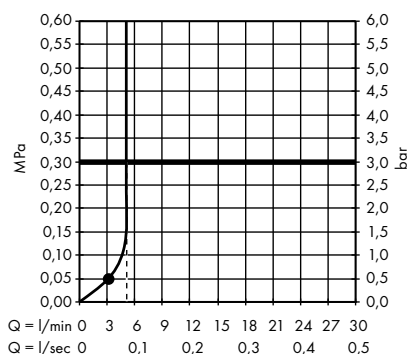

Crometta Hand shower 1jet Green 6 l/min
26334400