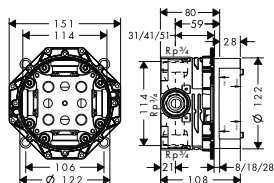

finish

code no.

Single lever bath mixer for exposed installation with lever handle

- projection 201 - 214 mm
- connection type: s-shaped connections
- centre distance: 150 ± 12 mm
- spray type mixer: normal spray
- flow rate at 3 bar: 22 l/min
- ceramic cartridge
- min. operating pressure: 1 bar
- max. operating pressure: 10 bar
- temperature limitation adjustable
- diverter with automatic resetting
- intrinsically safe against backflow
- with silencer
- suitable for continuous flow water heaters
- connection dimension: DN15

Chrome 31340000
Chrome/Gold Optic 31340090

Single lever bath mixer for concealed installation with lever handle

- connection type: basic set
- ceramic cartridge
- min. operating pressure: 1 bar
- max. operating pressure: 10 bar
- temperature limitation adjustable
- diverter with automatic resetting
- with silencer

Chrome 31345000
Chrome/Gold Optic 31345090

Required parts:

- Basic set iBox universal

01800180

Optional parts:

- Extension element 17 cm

Chrome

13596000

Basic set iBox universal

01800180

- suitable for all shower, bath tub and thermostat finish sets for concealed installation
- connection thread
- Rp 3/4
- rotationally-symmetric installation
- sound-decoupled installation
- connection dimension: DN20

Alternative products:

- Basic set iBox universal with shut-off unit

01850180

Optional parts:

- Extension iBox universal basic set 2.5 cm
- Fastening rail set for iBox universal
- Assembly aid for iBox universal

13595000

96615000

93500000

Bath spout

Chrome 13425000
Chrome/Gold Optic 13425090

- projection 158 mm
- wall-mounted
- flow rate: 22 l/min
- spray type: normal spray