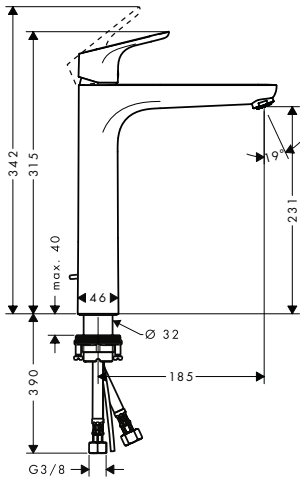

Chrome

31658000

finish

code no.

Single lever basin mixer 230 with pop-up waste set

- consists of: single lever basin mixer, waste set
- ComfortZone 230
- projection 185 mm
- normal spray
- flow rate at 3 bar: 5 l/min
- ceramic cartridge
- temperature limitation adjustable
- suitable for continuous flow water heaters
- pop-up waste set G 1 1/4
- material waste set: metal
- connection type: G 3/8 connections
- connection dimension: DN15