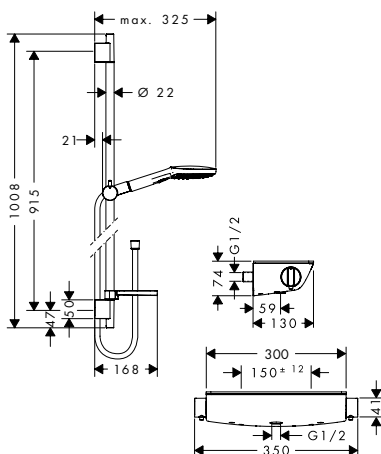

Raindance Select E Shower
system for exposed installation
120 with Ecostat Select
thermostat and shower bar
90 cm

Chrome
White/Chrome

27039000
27039400

- consists of: hand shower, shower thermostat, shower bar, slider, soap dish, shower hose
- spray type overhead shower: Rain, RainAir, Whirl
- convenient diversion via Select button
- pivot connector prevent hose from tangling
- 90° position adjustable slider, pivots left and right, up and down
- CoolContact thermostat: Prevents the housing from heating up, making showering even safer
- maximum flow rate at 3 bar: 15 l/min
- in case of installation on existing G 3/4 connections, adaptor # 02026000 must be used

Consisting of:

- **Ecostat Select** Shower thermostat for exposed installation (# 13161XXX)
- **Raindance Select E** Shower set 120 3jet with shower bar 90 cm and soap dish (# 26621XXX)

Alternative sizes:

- **Raindance Select E** Shower system for exposed installation 120 with Ecostat Select thermostat and shower bar 65 cm

Chrome
White/Chrome

27038000
27038400

Optional parts:

- S-connections adapter G 3/4 for renovation

Chrome

02026000