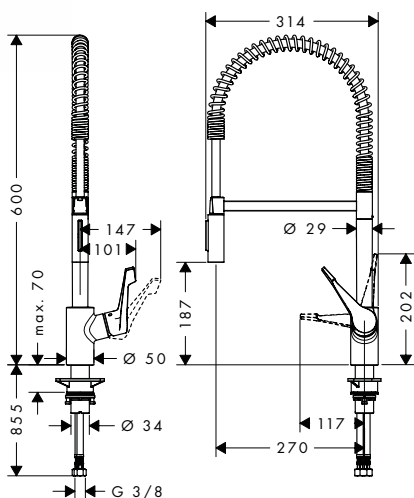

Cento XXL

Cento Single lever kitchen mixer XXL, Semi-Pro, 2jet

Chrome	14806000

- swivel range 360°
- normal and spray jet
- lockable shower spray, spray returns through pressing spray diverter
- connection dimension: DN15
- maximum flow rate at 3 bar: 11 l/min
- ceramic cartridge with Eco handle position for a reduced flowrate by up to 50%
- connection type: G 3/8 connections
- integrated non-return valve
- suitable for continuous flow water heaters