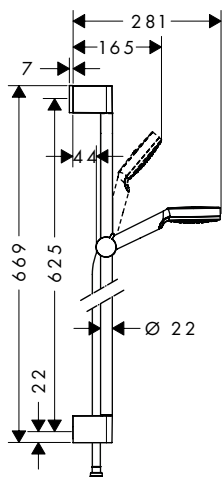

Water saving EcoSmart version:

- **Crometta** Shower set 1jet EcoSmart 9 l/ min with shower bar 90 cm White/Chrome 26539400

Optional parts:

- Wall bar spacer Chrome 97450000

finish code no.

Crometta Shower set 1jet with shower bar 65 cm