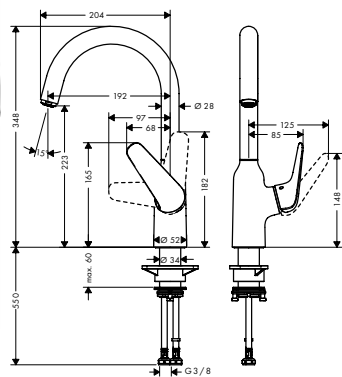

finish

code no.

Focus M42 Single lever kitchen mixer 220, 1 jet

Chrome 71802000
Stainless Steel Finish 71802800

- ComfortZone 220
- swivel range 360°
- normal spray
- connection dimension: DN15
- maximum flow rate at 3 bar: 10 l/min
- ceramic cartridge
- connection type: G 3/8 connections
- suitable for continuous flow water heaters