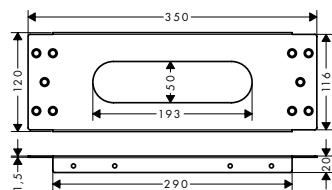

sBox Installation plate for tile mounted installation

28016000

- dimension: 350 x 120 mm