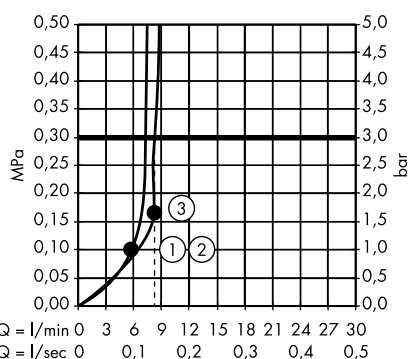

PuraVida Hand shower 3jet EcoSmart
9 l/min
28567000, 28567400

1. RainAir
2. CaresseAir
3. Mix