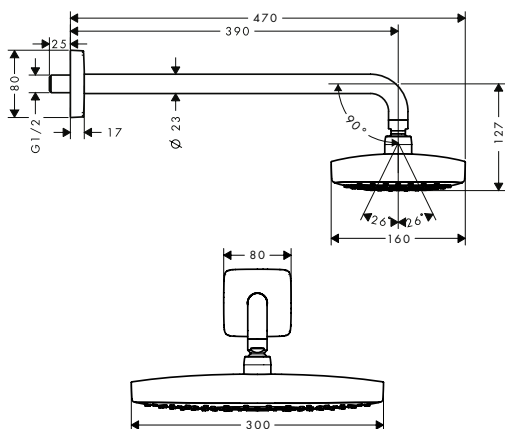

finish

code no.

Raindance Select E Overhead shower 300 2jet with shower arm

Chrome 27385000
White/Chrome 27385400

- consists of: overhead shower, shower arm
- spray type: Rain, RainAir
- shower head size: 300 x 160 mm
- shower arm length: 390 mm
- ball-joint: overhead shower angle adjustable
- flow rate Rain spray (at 3 bar): 15 l/min
- flow rate RainAir spray (at 3 bar): 15 l/min
- Select button on overhead shower
- spray disc surface in two variants: chrome or white
- material spray disc: metal
- spray disc removable for cleaning
- installation: wall
- connection thread G 1/2
- connection dimension: DN15

Water saving EcoSmart version:

- **Raindance Select E** Overhead shower 300 2jet EcoSmart 9 l/min with shower arm

Chrome 26609000
White/Chrome 26609400