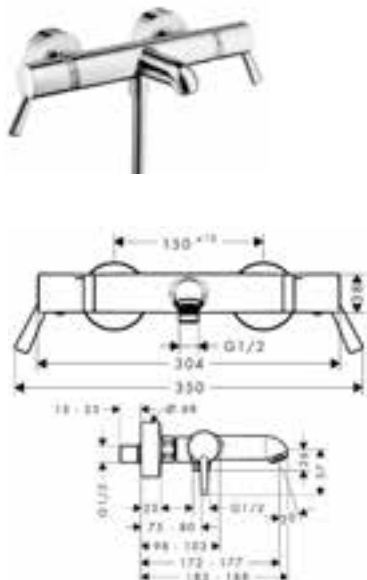

Measurements within scale drawings are in mm.

finish

code no.

Ecostat Bath thermostat Comfort Chrome

13115000

Care for exposed installation with extra long handles

- larger print for greater clarity
- with extra long barrier-free handles
- projection 172 - 177 mm
- 2 functions
- centre distance: 150 ± 12 mm
- flow rate for bath spout at 3 bar: 23 l/min
- flow rate of hand shower at 3 bar: 15 l/min
- thermostat cartridge, shut-off/ diverter valve
- min. operating pressure: 1 bar
- max. operating pressure: 10 bar
- safety lock at 40° C
- temperature limitation adjustable
- non-return valve
- with silencer
- material handles: metal
- connection type: s-shaped connections
- connection dimension: DN15
- dirt filter included