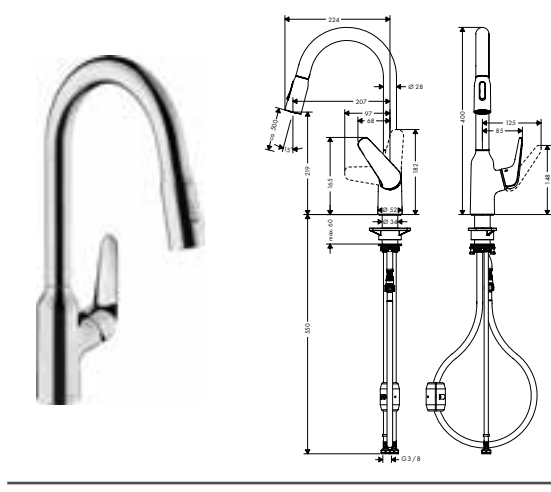

Focus M42

Focus M42 Single lever kitchen mixer 220, pull-out spray, 2 jet

finish

Chrome
Stainless Steel Finish

code no.

71800000
71800800

- ComfortZone 220
- swivel range 360°
- laminar spray and shower spray
- lockable shower spray, spray returns through pressing spray diverter and spray returns automatically through handle closing
- MagFit magnetic shower support
- quick connect hose
- connection dimension: DN15
- maximum flow rate at 3 bar: 8 l/min
- ceramic cartridge
- connection type: G 3/8 connections
- integrated non-return valve
- suitable for continuous flow water heaters