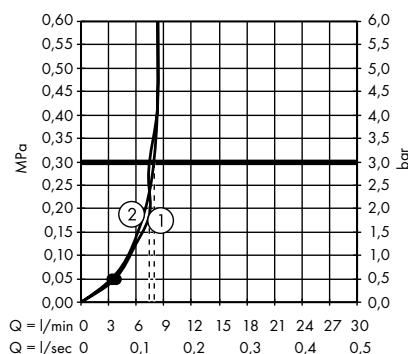

Crometta Hand shower Vario EcoSmart
9 l/min
26332400