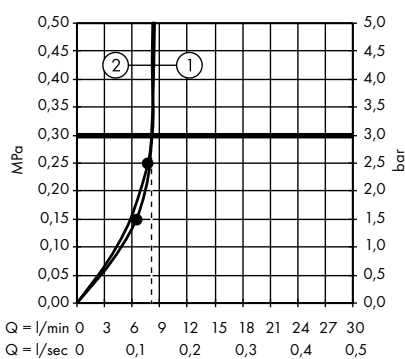

1. Hand shower
2. Overhead shower

Raindance E Showerpipe 360 1jet with bath thermostat
27113000, 27113400