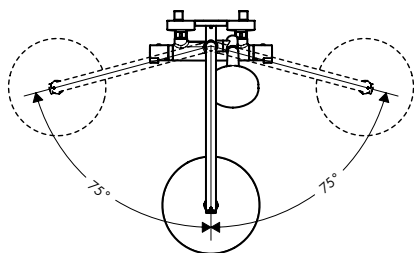

Consisting of:

- **Isiflex** Shower hose 160 cm (# 28276XXX)
- **Raindance Select S** Hand shower 120 3jet (# 26530XXX)

Optional parts:

- Wall bar spacer for Cromo 100 Showerpipe

Chrome

95239000

Raindance Select S