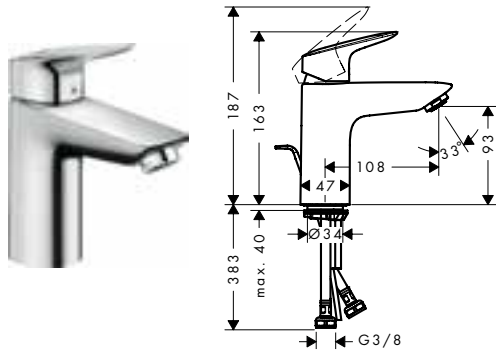

finish

code no.

Single lever basin mixer 100
CoolStart with pop-up waste set

Chrome

71102000

- consists of: single lever basin mixer, waste set
- ComfortZone 100
- projection 108 mm
- normal spray
- flow rate at 3 bar: 5 l/ min
- ceramic cartridge
- temperature limitation adjustable
- suitable for continuous flow water heaters
- pop-up waste set G 1 1/4
- material waste set: synthetic
- connection type: G 3/8 connections
- connection dimension: DN15
- cold water in middle position

Alternative products:

- Single lever basin mixer 100 CoolStart without waste set

Chrome

71103000