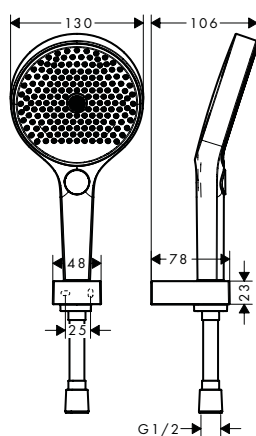

Rainfinity shower holder sets

Rainfinity Shower holder set
130 3jet with shower hose
125 cm

- consists of: hand shower, shower holder, shower hose
- shower head size: 130 mm
- spray type: PowderRain, Intense PowderRain, MonoRain
- convenient diversion via Select button
- maximum flow rate at 3 bar: 14 l/min
- pivot connector prevent hose from tangling
- wall mounting: screw fastening

Consisting of:

- **Rainfinity** Hand shower 130 3jet (# 26864XXX)
- **Isiflex** Shower hose 125 cm (# 28272XXX)
- Shower holder Porter E (# 28387XXX)

Alternative sizes:

- **Rainfinity** Shower holder set 130 3jet with shower hose 160 cm

finish

Chrome
Matt White

code no.

26852000
26852700

Chrome
Matt White

26851000
26851700