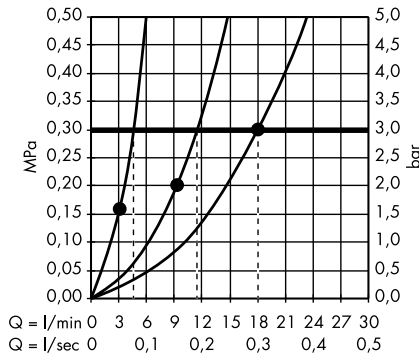

1. Normal
2. Soft
3. Massage

Clubmaster Overhead shower 3jet
28496000

1. Normal
2. Soft
3. Massage

Body showers

· **Rainfinity** Shoulder shower 500 ljet with shower shelf
26243000, 26243700

· **PuraVida** Body shower 100 ljet
28430000, 28430400