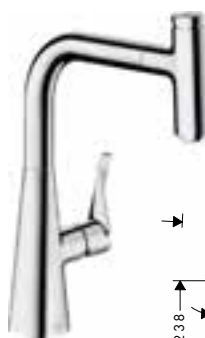

finish

code no.

Metris Select M71 Single lever kitchen mixer 240, pull-out spout, 1jet, sBox

- consists of: single lever kitchen mixer, hose box
- ComfortZone 240
- swivel range adjustable in 2 steps to 110° or 150°
- laminar spray
- Select button for a comfortable start/stop of the water flow
- MagFit magnetic shower support
- connection dimension: DN15
- maximum flow rate at 3 bar: 8 l/ min
- ceramic cartridge
- connection type: G 3/8 connections
- integrated non-return valve
- suitable for continuous flow water heaters
- sBox for quiet, smooth and protected hose guidance in the cabinet, under the countertop, with extension length up to 76 cm
- significantly reduced splashing by soft start of the water flow

Chrome 73802000
Stainless Steel Finish 73802800

Alternative products:

- **Metris Select M71** Single lever kitchen mixer 240, pull-out spray, 2jet, sBox

Chrome 73817000
Stainless Steel Finish 73817800