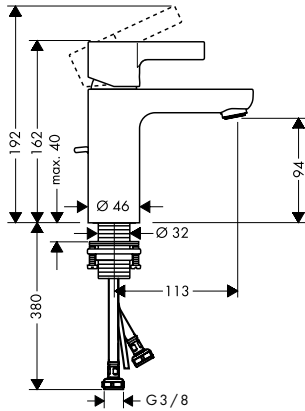

LowFlow - Metris S

Single lever basin mixer 100
LowFlow 3.5 l/min with pop-up waste set

- consists of: single lever basin mixer, waste set
- ComfortZone 100
- projection 113 mm
- normal spray
- flow rate at 3 bar: 3.5 l/min
- ceramic cartridge
- temperature limitation adjustable
- suitable for continuous flow water heaters
- pop-up waste set G 1 1/4
- material waste set: metal
- connection type: G 3/8 connections
- connection dimension: DN15

Chrome

31063000

Alternative products:

- Single lever basin mixer 100 LowFlow 2 l/min with pop-up waste set

Chrome

31016000