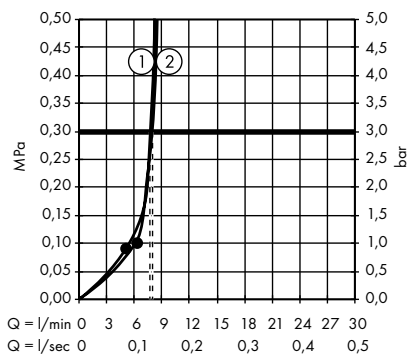

· **Croma Select E** Overhead shower 180 2jet EcoSmart 9 l/min # 26528000, 26528400

1. IntenseRain
2. Rain