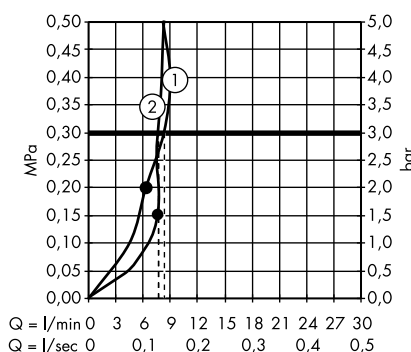

1. Hand shower
2. Overhead shower

Raindance Select S Showerpipe 300 2jet with thermostat
27133000, 27133400