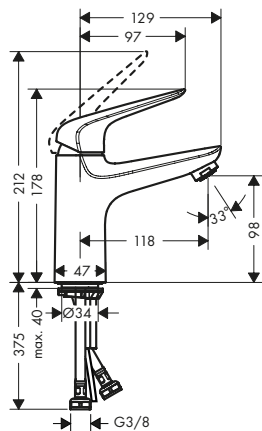

finish

code no.

Single lever basin mixer 100
LowFlow with push-open waste set

Chrome

71034000

- consists of: single lever basin mixer, waste set
- ComfortZone 100
- projection 118 mm
- normal spray
- flow rate at 3 bar: 3.5 l/ min
- ceramic cartridge
- temperature limitation adjustable
- suitable for continuous flow water heaters
- push-open waste set G 1¼
- material waste set: synthetic
- connection type: G ¾ connections
- connection dimension: DN15