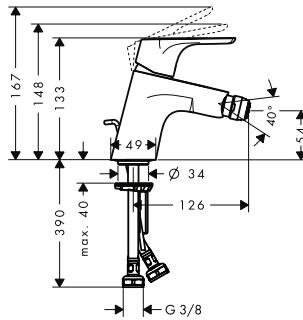

finish

code no.

Single lever bidet mixer with 2 flow rates with pop-up waste set

Chrome

31928000

- consists of: single lever bidet mixer, waste set
- projection 126 mm
- aerator with ball pivot
- normal spray
- ceramic cartridge with 2 flow rates
- temperature limitation adjustable
- suitable for continuous flow water heaters
- material waste set: metal
- connection dimension: DN15