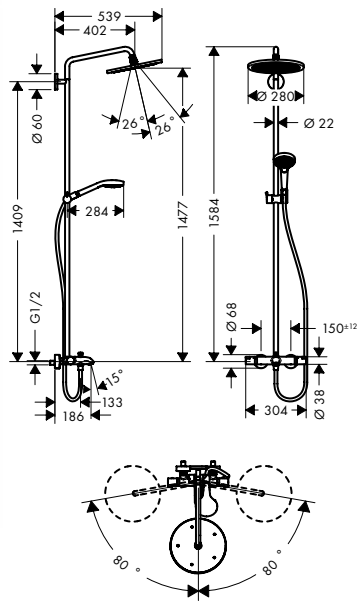

finish

code no.

Croma Select S Showerpipe 280 1jet with bath thermostat

Chrome

26792000

- consists of: overhead shower, hand shower, bath thermostat, shower hose, slider
- overhead shower Croma 280
- shower head size: 280 mm
- spray type: RainAir
- ball-joint: overhead shower angle adjustable
- height-adjustable hand shower holder
- rising pipe can be shortened in height
- swivel shower arm
- flow rate RainAir spray (at 3 bar): 16 l/min
- operating pressure: min. 1,4 bar/ max. 10 bar
- thermostat Ecostat Comfort
- flow rate bath filler: 20 l/min
- safety lock at 40° C
- adjustable hot water limitation
- outlets controlled via turning handle
- installation type: exposed installation
- connection dimension DN15
- connection thread G 1/2
- centre distance 150 ± 12 mm

Consisting of:

- **Croma** Overhead shower 280 1jet (# 26220XXX)
- **Croma Select S** Hand shower Multi (# 26800400)
- **Isiflex** Shower hose 200 cm (# 28274000)

Optional parts:

- Wall bar spacer for Croma 100 Showerpipe

Chrome

95239000