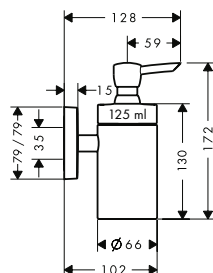

Accessories

Liquid soap dispenser

- wall-mounted
- filling capacity 125 ml
- dosage 1.5 ml
- material holder: metal

Chrome

41503000