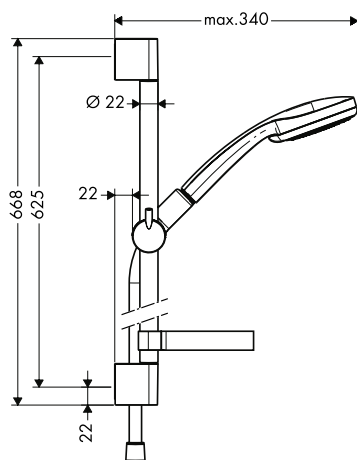

Optional parts:

- Wall bar spacer Chrome 97450000

Croma 100 Shower set Vario with shower bar 65 cm and soap dish

Chrome 27772000

- consists of: hand shower, shower bar, shower hose, slider, soap dish
- shower head size: 100 mm
- spray type: Rain, Shampoo spray, normal spray, Massage spray
- spray type adjustment by turning spray disc
- pivot connector prevent hose from tangling
- 90° position adjustable slider, pivots left and right, up and down
- maximum flow rate at 3 bar: 18 l/min
- wall supports of plastic