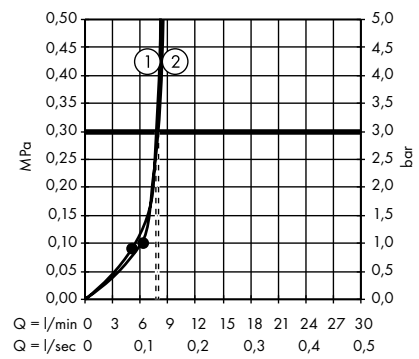

· **Croma Select S** Overhead shower 180 2jet EcoSmart 9 l/min # 26523000, 26523400

1. IntenseRain
2. Rain