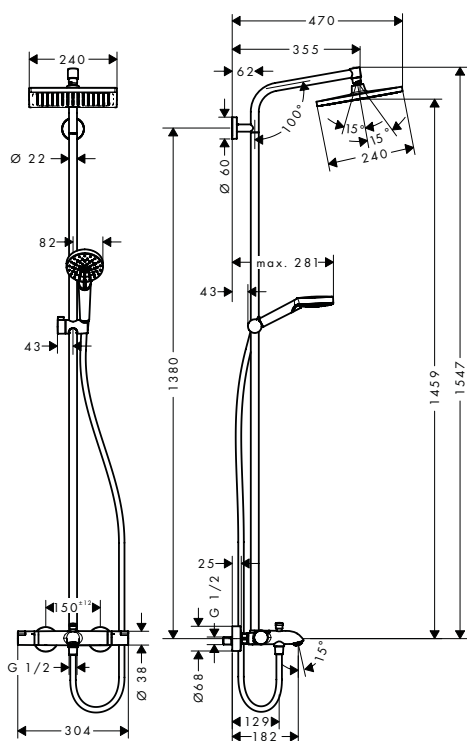

1jet with bath thermostat

- consists of: overhead shower, hand shower, bath thermostat, shower hose, slider
- overhead shower Crometta E 240
- shower head size: 240 x 240 mm
- spray type: Rain
- ball-joint: overhead shower angle adjustable
- slide inclination angle can be adjusted by 45°
- height-adjustable hand shower holder
- rising pipe can be shortened in height
- shower arm length: 350 mm
- flow rate Rain spray (at 3 bar): 17 l/min
- operating pressure: min. 1,5 bar/ max. 10 bar
- thermostat Ecostat Comfort
- flow rate bath filler: 20 l/min
- safety lock at 40° C
- adjustable hot water limitation
- outlets controlled via turning handle
- installation type: exposed installation
- connection dimension DN15
- connection thread G 1/2
- centre distance 150 ± 12 mm