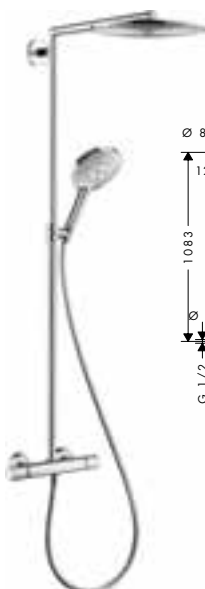

Raindance S Showerpipes

Raindance S Showerpipe 300 1jet with thermostat

- consists of: overhead shower, hand shower, shower thermostat, shower hose, slider
- overhead shower Raindance S 300 Air
- shower head size: 300 mm
- spray type: RainAir
- height-adjustable hand shower holder
- rising pipe can be shortened in height
- shower arm length: 460 mm
- swivel shower arm
- maximum flow rate at 3 bar: 16 l/min
- operating pressure: min. 2 bar/ max. 10 bar
- thermostat Ecostat Comfort
- safety lock at 40° C
- adjustable hot water limitation
- outlets controlled via turning handle
- suitable for continuous flow water heaters
- installation type: exposed installation
- connection dimension DN15
- connection thread G 1/2
- centre distance 150 ± 12 mm

Chrome

27114000

Consisting of:

- **Isiflex** Shower hose 160 cm (# 28276XXX)
- **Raindance Select S** Hand shower 120 3jet (# 26530XXX)

Optional parts:

- Wall bar spacer

Chrome

98681000