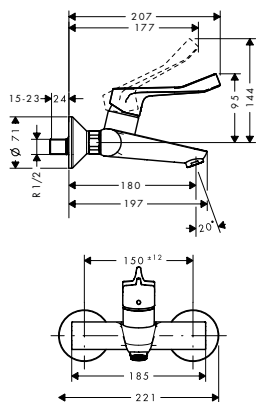

finish

code no.

Single lever basin mixer for exposed installation with extra long handle

- larger print for greater clarity
- with extra long barrier-free handle
- projection 180 mm
- centre distance: 150 ± 12 mm
- laminar spray
- flow rate at 3 bar: 5 l/min
- ceramic cartridge
- temperature limitation adjustable
- with noise reduction
- suitable for continuous flow water heaters
- connection type: s-shaped connections
- connection dimension: DN15

Chrome

31913000