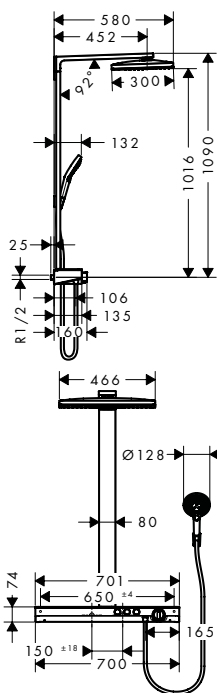

Consisting of:

- **Raindance Select S** Hand shower 120 3jet (# 26530XXX)
- **Isiflex** Shower hose 160 cm (# 28276XXX)
- Shower holder Porter S (# 28331XXX)

Water saving EcoSmart version:

- **Rainmaker Select Showerpipe 460 2jet** White/Chrome EcoSmart 9 l/min with thermostat 27028400