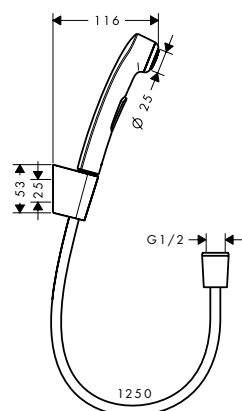

Bidette

Bidette hand shower 1 jet with shower holder and pressure shower hose 125 cm

Chrome

32129000

- consists of: bidette hand shower, shower holder, chrome-colored shower hose
- maximum flow rate at 3 bar: 6 l/min
- with non-return valve
- additional comment: surface shower hose chrome

Consisting of:

- Shower holder Porter S (# 28331XXX)

Alternative sizes:

- Bidette hand shower 1 jet with shower holder and pressure shower hose 160 cm

Chrome

32128000