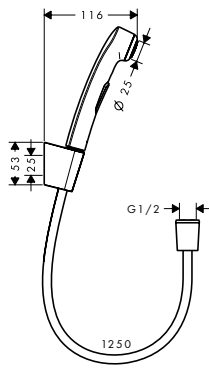

Hand showers

Bidette

Bidette hand shower 1 jet with shower holder and pressure shower hose 125 cm

finish

Chrome

code no.

32129000

- consists of: bidette hand shower, shower holder, chrome-colored shower hose
- maximum flow rate at 3 bar: 6 l/ min
- with non-return valve
- additional comment: surface shower hose chrome

Consisting of:

- Shower holder Porter S (# 28331XXX)

Alternative sizes:

- Bidette hand shower 1 jet with shower holder and pressure shower hose 160 cm

Chrome

32128000