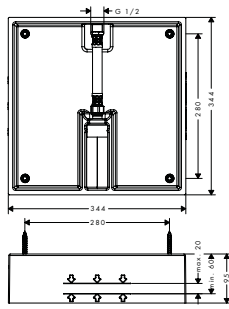

finish

code no.

Raindance E Basic set
for overhead shower 400/400
1 jet

26254180

Optional parts:

- **Raindance E** Overhead shower 400/400 1jet Chrome 26252000
- **Raindance E** Overhead shower 400/400 1jet EcoSmart 9 l/min Chrome 26253000