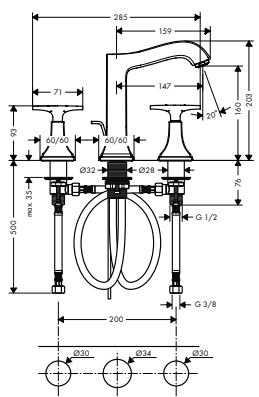

3-hole basin mixer 160
with cross handles and pop-up
waste set

- consists of: 3-hole basin mixer, waste set
- ComfortZone 160
- projection 147 mm
- normal spray
- flow rate at 3 bar: 5 l/min
- ceramic valves hot/ cold 90°
- temperature limitation adjustable
- suitable for continuous flow water heaters
- pop-up waste set G 1¼
- material waste set: metal
- connection type: G ¾ connections
- connection dimension: DN15

Chrome 31307000
Chrome/Gold Optic 31307090