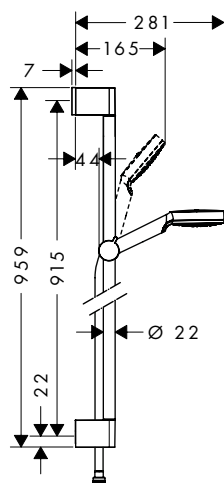

Crometta Shower set 1jet
with shower bar 90 cm

White/Chrome **26537400**

- consists of: hand shower, shower bar, shower hose, slider
- shower head size: 100 mm
- spray type: Rain
- pivot connector prevent hose from tangling
- slide inclination angle can be adjusted by 45°
- maximum flow rate at 3 bar: 14 l/ min
- bar width: 22 mm
- wall supports of plastic

Consisting of:

- **Crometta** Hand shower 1jet (# 26331400)
- **Unica** Shower bar Croma 90 cm (# 26506000)
- **Comfortflex** Shower hose 160 cm (# 28168000)

Alternative sizes:

- **Crometta** Shower set 1jet with shower bar 65 cm White/Chrome 26533400

Water saving EcoSmart version:

- **Crometta** Shower set 1jet EcoSmart 9 l/ min with shower bar 90 cm White/Chrome 26539400

Optional parts:

- Wall bar spacer Chrome 97450000