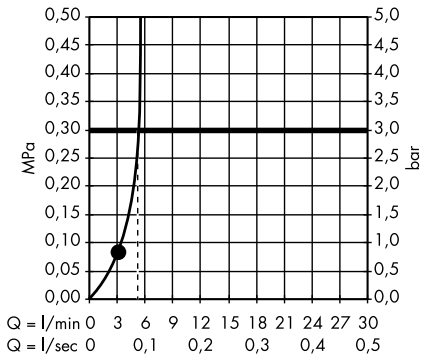

· **Crometta 85** Hand shower Mono Green
6 l/min
28561000