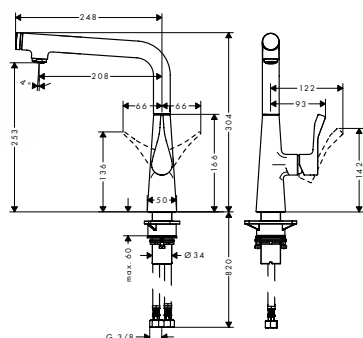

Metris Select M71 Single lever kitchen mixer 260, 1jet

- ComfortZone 260
- swivel range adjustable in 3 steps 110°, 150° or 360°
- laminar spray
- Select button for a comfortable start/stop of the water flow
- connection dimension: DN15
- maximum flow rate at 3 bar: 10 l/ min
- ceramic cartridge
- connection type: G 3/8 connections
- integrated non-return valve
- suitable for continuous flow water heaters
- significantly reduced splashing by soft start of the water flow

Chrome 14847000
Stainless Steel Finish 14847800