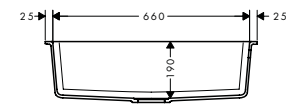

S510-U660 Under-mount sink
660

Graphiteblack
Stonegrey
Concretegrey

43432170
43432290
43432380

- cut-out dimensions: 658 x 398 mm
- material: SilicaTec
- number of bowls: 1 main bowl
- sink depth: 190 mm
- cabinet size: 80 cm
- type of installation: undermount
- position overflow: on the right side of the bowl
- waste set not included - please order one waste set from the required parts

Required parts (choose one)

· D16-10 Manual waste and overflow set for single bowl granite	Chrome	43927000
· D16-11 Automatic waste and overflow set for single bowl granite	Chrome	43937000
· D16-12 Automatic waste and overflow set for single bowl granite Select	Chrome	43947000

Optional parts:

· F15 Cutting board walnut		40960000
· F16 Cutting board oak		40961000
· F17 Mobile drainboard	Stainless Steel	40962800
· F14 Multifunctional strainer	Matt Black	40963000