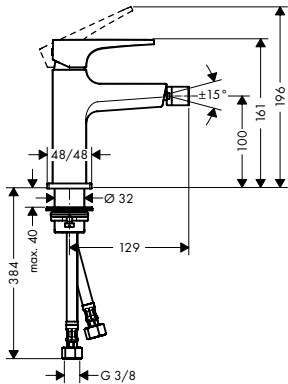

finish	code no.
Chrome	32520000
Brushed Bronze	32520140
Brushed Black	32520340
Chrome	
Matt Black	32520670
Matt White	32520700
Polished Gold Optic	32520990

Single lever bidet mixer
with loop handle and push-open
waste set