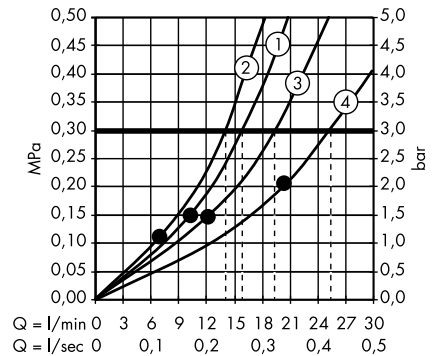

- 1. Hand shower
- 2. Overhead shower

· **Raindance Select E** Showerpipe 300 3jet with ShowerTablet Select 300
27127000, 27127400

- 1. Overhead shower Rain / RainAir
- 2. Hand shower
- 3. Overhead shower RainStream
- 4. Overhead shower Rain + RainStream / RainAir + RainStream