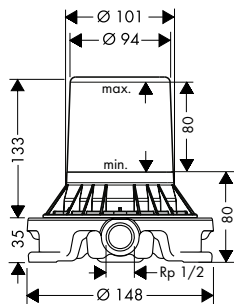

Basic set for mixers floor-standing

10452180

- for mounting on unfinished floor
- suitable for single lever bath mixer, single lever basin mixer and bath spout floor-standing
- connection dimension: DN15

Optional parts:

- Sealing foil for basic set bath mixer floor-standing

96441000