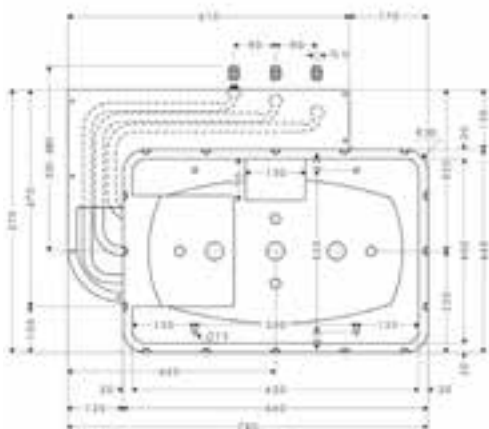

Optional parts:

Raindance Rainmaker Overhead shower 680/460 3jet with lighting Chrome 28418000

Raindance Rainmaker Overhead shower 680/460 3jet without lighting Chrome 28417000