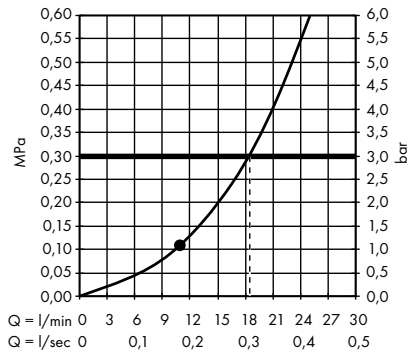

Raindance S Overhead shower 240 ljet PowderRain
27623000