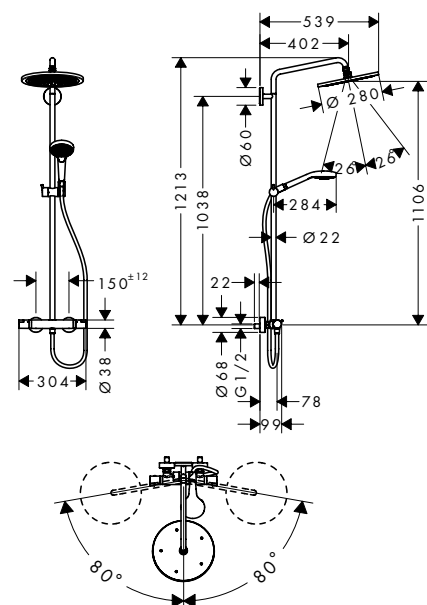

Consisting of:

- **Isiflex** Shower hose 160 cm (# 28276XXX)
- **Croma Select E** Hand shower Multi (# 26810400)

Optional parts:

- Wall bar spacer for Croma 100 Showerpipe

Chrome

95239000

Croma Select S Showerpipes