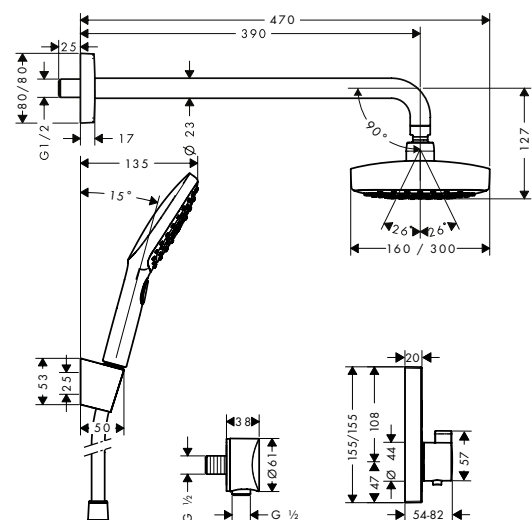

Consisting of:

- **Raindance Select E** Overhead shower 300 2jet with shower arm (# 27385XXX)
- **Raindance Select E** Hand shower 120 3jet (# 26520XXX)
- **Isiflex** Shower hose 125 cm (# 28272XXX)
- Shower holder Porter S (# 28331XXX)
- **FixFit** Wall outlet S without non-return valve (# 27453000)
- **ShowerSelect** Thermostat for concealed installation for 2 functions (# 15763XXX)
- Basic set iBox universal (# 01800180)