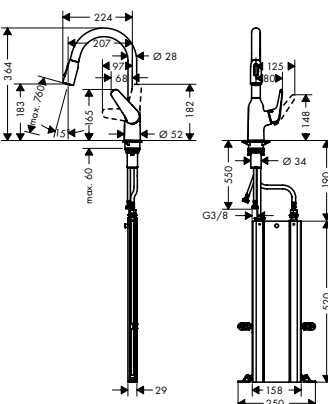

Focus M42 Single lever kitchen mixer 180, pull-out spray, 2jet, sBox

Chrome 71821000
Stainless Steel Finish 71821800

- consists of: single lever kitchen mixer, hose box
- ComfortZone 180
- swivel range 360°
- laminar spray and shower spray
- lockable shower spray, spray returns through pressing spray diverter and spray returns automatically through handle closing
- MagFit magnetic shower support
- connection dimension: DN15
- maximum flow rate at 3 bar: 8 l/min
- ceramic cartridge
- connection type: G 3/8 connections
- integrated non-return valve
- suitable for continuous flow water heaters
- sBox for quiet, smooth and protected hose guidance in the cabinet, under the countertop, with extension length up to 76 cm