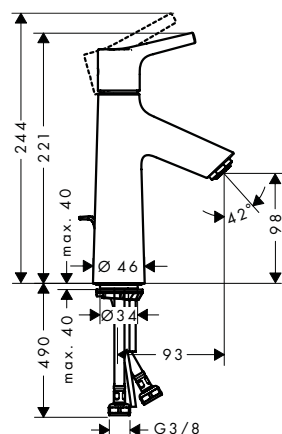

LowFlow - Talis S

Single lever basin mixer 100
LowFlow with pop-up waste set

- consists of: single lever basin mixer, waste set
- ComfortZone 100
- projection 93 mm
- normal spray
- flow rate at 3 bar: 3.5 l/min
- ceramic cartridge
- temperature limitation adjustable
- suitable for continuous flow water heaters
- pop-up waste set G 1 1/4
- material waste set: metal
- connection type: G 3/8 connections
- connection dimension: DN15

Chrome

72024000

Alternative products:

- Single lever basin mixer 100 with pop-up waste set
- Single lever basin mixer 100 LowFlow without waste set

Chrome

72020000

Chrome

72025000