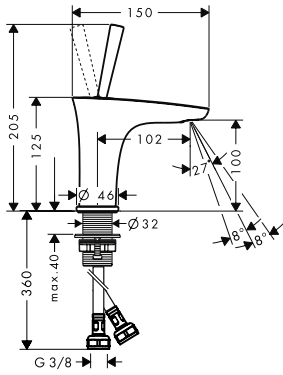

Single lever basin mixer
100 for hand washbasins
with push-open waste set

- consists of: single lever basin mixer, waste set
- ComfortZone 100
- projection 102 mm
- laminar spray
- swiveling spray former
- flow rate at 3 bar: 5 l/min
- joystick ceramic cartridge
- suitable for continuous flow water heaters
- push-open waste set G 1 1/4
- material waste set: metal
- connection type: G 3/8 connections
- connection dimension: DN15