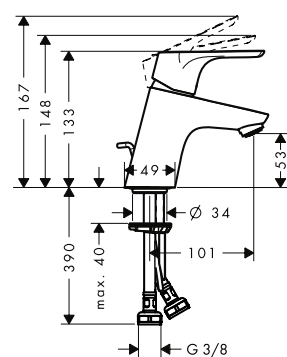

Single lever basin mixer 70 with 2 flow rates with pop-up waste set

- consists of: single lever basin mixer, waste set
- ComfortZone 70
- projection 101 mm
- normal spray
- ceramic cartridge with 2 flow rates
- temperature limitation adjustable
- suitable for continuous flow water heaters
- pop-up waste set G 1 1/4
- material waste set: metal
- connection type: G 3/8 connections
- connection dimension: DN15
- cold water in middle position

Chrome

31738000