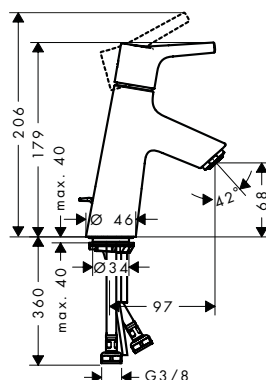

Single lever basin mixer 80 CoolStart with pop-up waste set

- consists of: single lever basin mixer, waste set
- ComfortZone 80
- projection 97 mm
- normal spray
- flow rate at 3 bar: 5 l/min
- ceramic cartridge
- temperature limitation adjustable
- suitable for continuous flow water heaters
- pop-up waste set G 1 1/4
- material waste set: metal
- connection type: G 3/8 connections
- connection dimension: DN15
- cold water in middle position

Chrome

72013000

Alternative products:

· Single lever basin mixer 80 CoolStart without waste set	Chrome	72014000