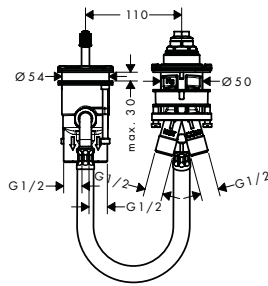

finish

code no.

Basic set for 2-hole rim mounted bath mixer

13159180

- suitable for remote spout
- connection thread: G 1/2
- connection dimension: DN15
- ceramic cartridge

Optional parts:

- Flexible connection tube 80 cm
- Connection tube set for 2-hole rim mounted thermostatic bath mixer
- Rim mounted bath set with hand shower

Chrome

58192000

96387000

19418000