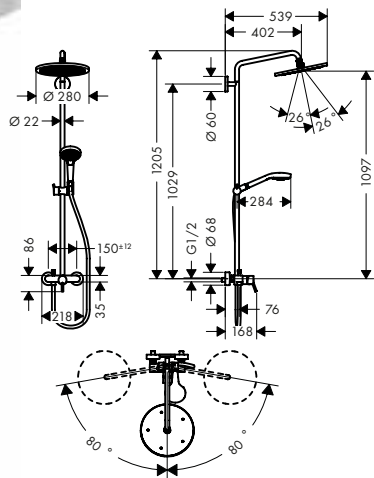

Croma Select S Showerpipe 280 1jet with single lever mixer

Chrome

26791000

- consists of: overhead shower, hand shower, single lever shower mixer, shower hose, slider
- overhead shower Croma 280
- shower head size: 280 mm
- ball-joint: overhead shower angle adjustable
- spray type: RainAir
- height-adjustable hand shower holder
- shower arm length: 400 mm
- swivelling shower arm
- maximum flow rate at 3 bar: 15 l/min
- flow rate RainAir spray (at 3 bar): 15 l/min
- operating pressure: min. 1 bar/ max. 10 bar
- installation type: exposed installation
- connection dimension DN15
- connection thread G 1/2
- centre distance 150 ± 12 mm
- ceramic cartridge
- temperature limitation adjustable
- rising pipe can be shortened in height

Consisting of:

- **Croma** Overhead shower 280 1jet (# 26220XXX)
- **Croma Select S** Hand shower Multi (# 26800400)
- **Isiflex** Shower hose 160 cm (# 28276XXX)

Optional parts:

- Wall bar spacer for Croma 100 Showerpipe

Chrome

95239000

Measurements within scale drawings are in mm.