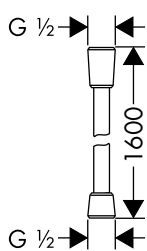

page 571

Escutcheons
and flanges

page 575

Shower hose

Isiflex Shower hose 160 cm

- high-quality shower hose
- with plastic coating, easy to clean
- shower hose length: 1.60 m
- pivot connector prevent hose from tangling
- kink-protected