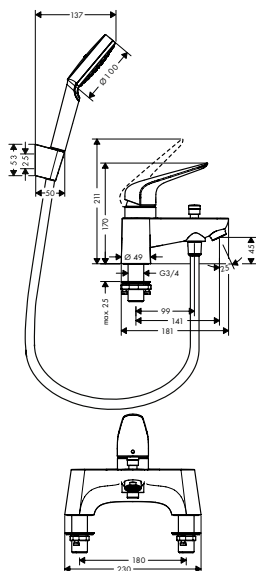

2-hole rim mounted bath mixer
with diverter valve and Cromax
Select S hand shower

- consists of: 2-hole rim mounted bath mixer, hand shower, shower holder, shower hose
- projection 141 mm
- connection type: G 3/4
- centre distance: 180 mm
- ceramic cartridge (Highflow)
- operating pressure from 0.02 MPa
- diverter with automatic resetting
- non-return valve
- with silencer
- connection dimension: DN15

Chrome

71044000

Consisting of:

- Shower holder Porter S (# 28331XXX)
- Shower hose 160 cm (# 28276XXX)
- Hand shower 1jet (# 26804400)