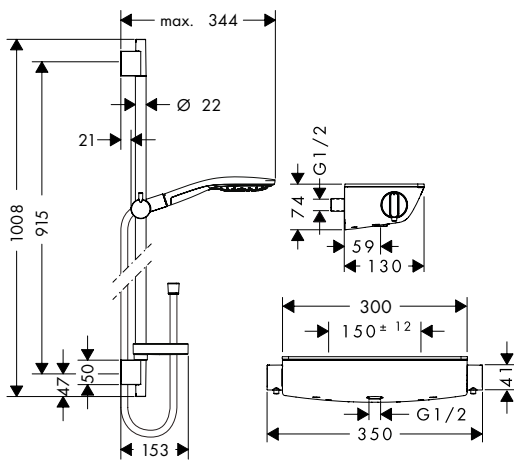

Optional parts:

- S-connections adapter G 3/4 for renovation Chrome 02026000