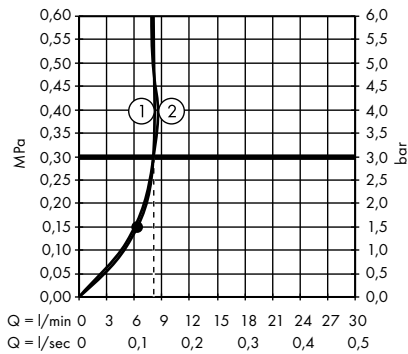

Raindance E Showerpipe 300 1jet EcoSmart 9 l/min with ShowerTablet 350
27362000

1. Hand shower
2. Overhead shower