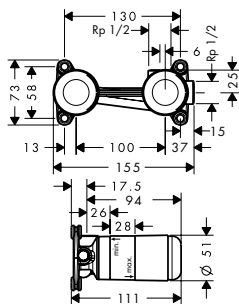

Required parts:

- Basic set for single lever basin mixer for concealed installation wall-mounted

13622180

Basic set for single lever basin
mixer for concealed installation
wall-mounted

- variable positioning of the mixer system, can be left or right of the spout
- connection dimension: DN15

13622180

Optional parts:

- Extension set 2.5 cm

31971000