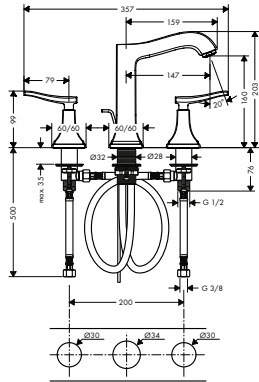

3-hole basin mixer 160
with lever handles and pop-up
waste set

- consists of: 3-hole basin mixer, waste set
- ComfortZone 160
- projection 147 mm
- normal spray
- flow rate at 3 bar: 5 l/min
- ceramic valves hot/ cold 90°
- temperature limitation adjustable
- suitable for continuous flow water heaters
- pop-up waste set G 1¼
- material waste set: metal
- connection type: G ¾ connections
- connection dimension: DN15

Chrome 31331000
Chrome/Gold Optic 31331090