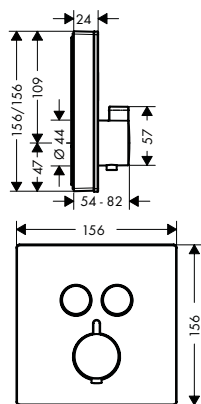

finish code no.

ShowerSelect Glass
Thermostat for concealed installation for 2 functions

- 2 functions
- simultaneous use of several outlets
- Select push-button on/off control for 2 outlets
- flow rate upper outlet: 25 l/min
- flow rate lower outlet: 23 l/min
- thermostat cartridge, Select valve
- min. operating pressure: 1 bar
- max. operating pressure: 10 bar
- safety lock at 40° C
- temperature limitation adjustable
- connection type: basic set
- Thermostat is delivered with buttons hand shower and Rain large

White/Chrome 15738400
Black/Chrome 15738600

Required parts:

- Basic set iBox universal 01800180

Optional parts:

- Extension iBox universal basic set 2.5 cm 13595000
- **ShowerSelect Glass** Extension element Chrome 13604000