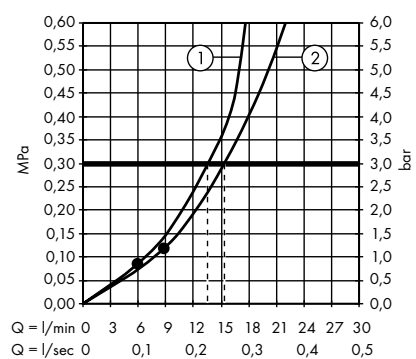

1. Hand shower
2. Overhead shower

Crometta E Showerpipe 240 1jet with thermostat
27271000

1. Hand shower
2. Overhead shower

Crometta E Showerpipe 240 1jet Green with thermostat
27281000

1. Hand shower
2. Overhead shower