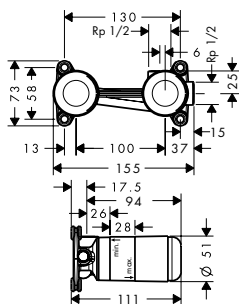

Required parts:

- Basic set for single lever basin mixer for concealed installation wall-mounted

13622180

Basic set for single lever basin mixer for concealed installation wall-mounted

- variable positioning of the mixer system, can be left or right of the spout
- connection dimension: DN15

13622180

Optional parts:

- Extension set 2.5 cm

31971000