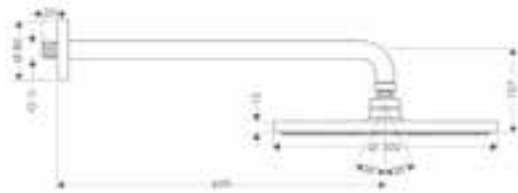

Raindance S

finish

code no.

Raindance S Overhead shower 300 1jet with shower arm 46 cm

Chrome

27492000

- consists of: overhead shower, shower arm
- spray type: RainAir
- shower head size: 300 mm
- shower arm length: 460 mm
- ball-joint: overhead shower angle adjustable
- flow rate RainAir spray (at 3 bar): 18 l/min
- material spray disc: metal
- installation: wall
- connection thread G 1/2
- connection dimension: DN15