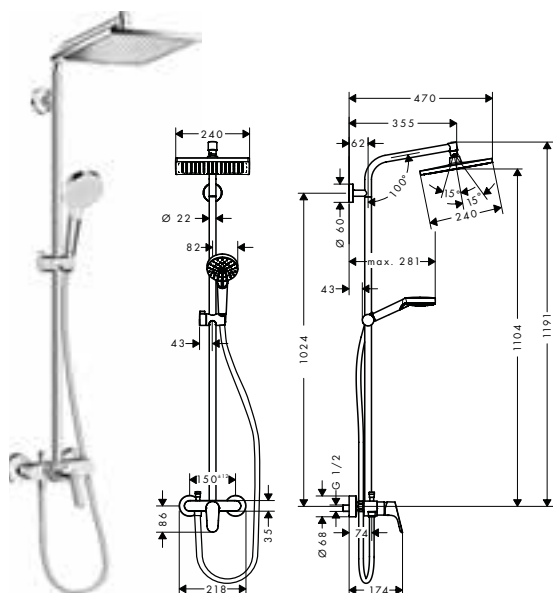

Consisting of:

- **Crometta E** Overhead shower 240 1jet (# 26726000)
- **Crometta** Hand shower Vario (# 26330400)
- **Isiflex** Shower hose 160 cm (# 28276XXX)

Optional parts:

- Wall bar spacer for Crometa 100 Showerpipe

Chrome

95239000

Crometta E Showerpipe 240

Chrome

27289000

1jet EcoSmart 9 l/min Reno

- consists of: overhead shower, hand shower, shower hose, slider, wall connector
- overhead shower Crometta E 240
- shower head size: 240 x 240 mm
- spray type: Rain
- ball-joint: overhead shower angle adjustable
- shower arm length: 350 mm
- slide inclination angle can be adjusted by 45°
- height-adjustable hand shower holder
- maximum flow rate at 3 bar: 9 l/min
- flow rate Rain spray (at 3 bar): 9 l/min
- installation type: exposed installation
- water connection: Isiflex shower hose 80 cm
- connection dimension: DN15
- connection thread G 1/2
- rising pipe can be shortened in height

Consisting of:

- **Crometta E** Overhead shower 240 1jet EcoSmart 9 l/min (# 26727000)
- **Crometta** Hand shower Vario EcoSmart 9 l/min (# 26332400)
- **Isiflex** Shower hose 160 cm (# 28276XXX)
- **Isiflex** Shower hose B 80 cm (# 28278000)

Optional parts:

- Wall bar spacer for Crometa 100 Showerpipe

Chrome

95239000