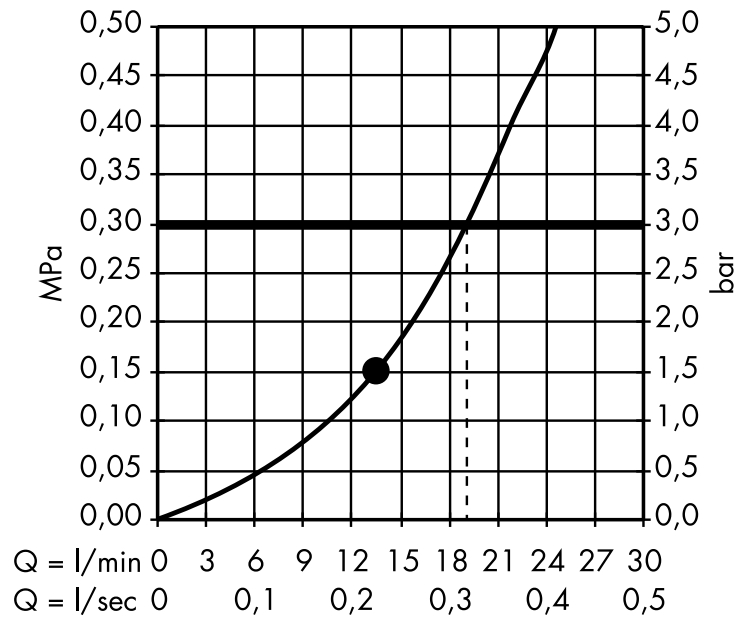

Measurements within scale drawings are in mm.

Flow diagrams

Hand showers

page 582

Overhead showers

page 588

Body showers

page 600