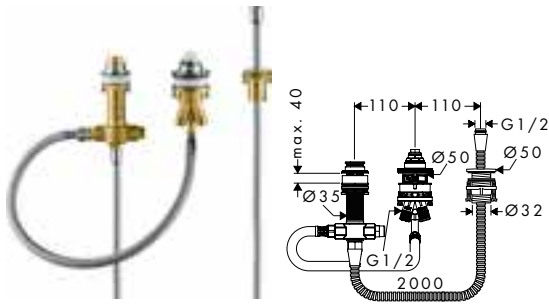

finish

code no.

Basic set for 3-hole rim mounted single lever bath mixer

13439180

- consists of: basic set, shower holder, shower hose
- maximum pull-out length of hand shower: 1.60 m
- maintenance opening required
- connection dimension: G 1/2
- ceramic cartridge