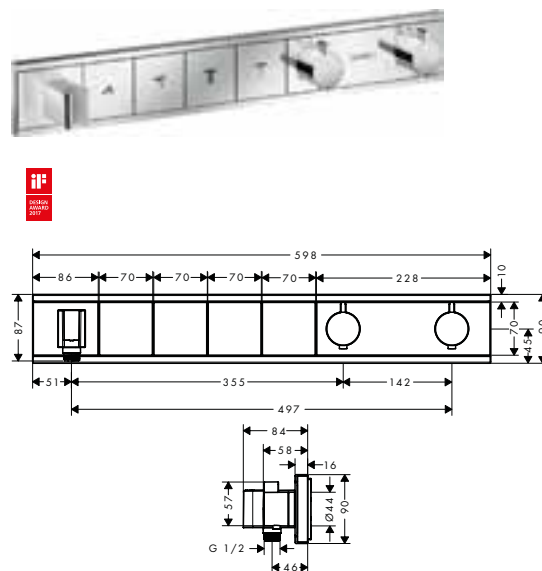

RainSelect Thermostat
for concealed installation
for 4 functions with integrated
shower holder

- consists of: Thermostat, shower holder
- depending on volume flow and installation situation approx. 50% flow rate reduction and integrated shut off function
- 4 functions
- simultaneous use of several outlets
- Select push-button on/off control for 4 outlets
- maximum flow rate at 3 bar: 26 l/ min
- thermostat cartridge, Select valve
- min. operating pressure: 1 bar
- max. operating pressure: 10 bar
- safety lock at 40° C
- temperature limitation adjustable
- non-return valve
- hose nut: for shower hoses with conical or cylindrical nut on both sides
- connection type: basic set
- Thermostat is delivered with buttons hand shower, Waterfall, Rain large, Mono

Chrome	15357000
White/Chrome	15357400
Black/Chrome	15357600

Required parts:

- **RainSelect Basic set for 4 functions** 15312180