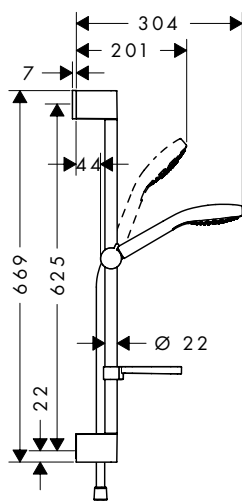

Croma Select E Shower set Vario with shower bar 65 cm and soap dish

finish White/Chrome **code no.** 26586400

- consists of: hand shower, shower bar, shower hose, slider, soap dish
- shower head size: 110 mm
- spray type: TurboRain, IntenseRain, Rain
- convenient diversion via Select button
- pivot connector prevent hose from tangling
- slide inclination angle can be adjusted by 45°
- maximum flow rate at 3 bar: 15 l/min
- wall supports of plastic

Consisting of:

- **Croma Select E** Hand shower Vario (# 26812400)
- **Unica** Shower bar Croma 65 cm with shower hose (# 26503000)
- **Isiflex** Shower hose 160 cm (# 28276XXX)
- **Casetta** Soap dish E (# 26519000)

Alternative products:

- **Croma Select E** Shower set Vario with shower bar 65 cm White/Chrome 26582400

Optional parts:

- Wall bar spacer Chrome 97450000