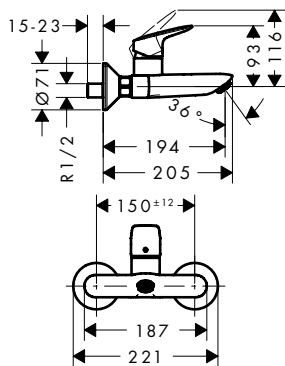

Single lever basin mixer for exposed installation wall-mounted

- projection 194 mm
- centre distance: 150 ± 12 mm
- normal spray
- flow rate at 3 bar: 5 l/min
- ceramic cartridge
- temperature limitation adjustable
- with noise reduction
- suitable for continuous flow water heaters
- connection type: G 1/2
- connection dimension: DN15

Chrome

71225000