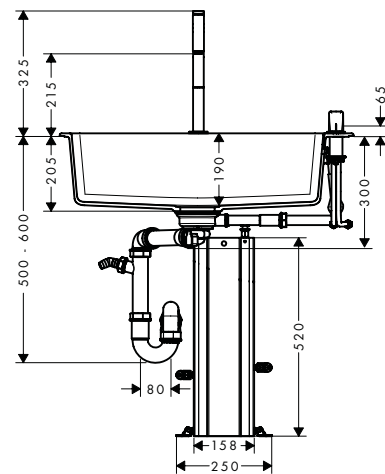

Optional parts:

- F15 Cutting board walnut
- F16 Cutting board oak
- F17 Mobile drainboard
- F14 Multifunctional strainer

40960000

40961000

Stainless Steel

40962800

Matt Black

40963000