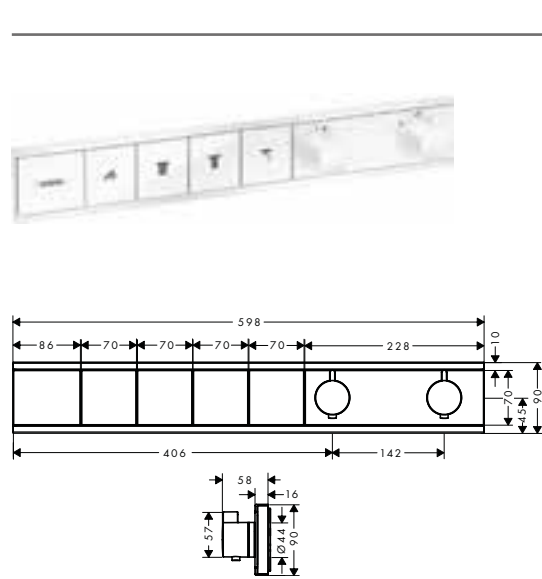

RainSelect Thermostat
for concealed installation
for 4 functions

- depending on volume flow and installation situation approx. 50% flow rate reduction and integrated shut off function
- 4 functions
- simultaneous use of several outlets
- Select push-button on/off control for 4 outlets
- thermostat cartridge, Select valve
- min. operating pressure: 1 bar
- max. operating pressure: 10 bar
- safety lock at 40° C
- temperature limitation adjustable
- non-return valve
- connection type: basic set
- Thermostat is delivered with buttons handshower, PowderRain, Waterfall, Rain large

finish	code no.
Chrome	15382000
Brushed Bronze*	15382140
Brushed Black	15382340
Chrome*	
Matt Black*	15382670
Matt White	15382700
Polished Gold	15382990
Optic*	

* available from
January 2021

Required parts:

- **RainSelect Basic set for 4 functions** 15312180