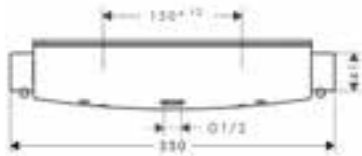

finish

code no.

Ecostat Select Shower
thermostat for exposed
installation renovation

Chrome
White/Chrome

13111000
13111400

- 1 function
- volume control for 1 outlet
- centre distance: 150 ± 12 mm
- CoolContact thermostat: Prevents the housing from heating up, making showering even safer
- EcoStop button limits the water consumption to 10 l/min
- maximum flow rate at 3 bar: 12 l/min
- flow rate hand shower connection at 3 bar: 12 l/min
- thermostat cartridge, ceramic valve 180°
- min. operating pressure: 1 bar
- max. operating pressure: 10 bar
- safety lock at 40° C
- temperature limitation adjustable
- with isolated water conduction
- non-return valve
- with silencer
- material handles: metal
- shelf made of safety glass
- surface of the shelf at color variant -000 = mirror glass, at color variant -400 = white glass
- for installation on existing G 1/2 connections
- connection type: s-shaped connections
- connection dimension: DN15
- dirt filter included

Consisting of:

- S-connections adapter G 3/4 for renovation (# 02026000)
- S-Union Set (# 95772000)