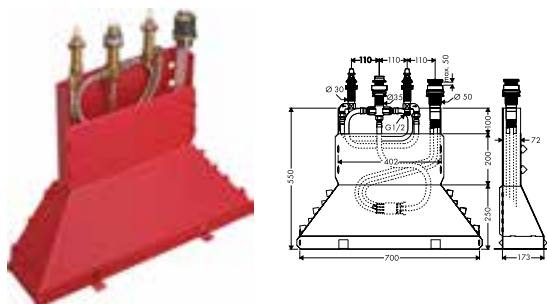

finish

code no.

4-hole rim mounted bath mixer with loop handles and Secuflex

Chrome

74552000

- consists of: 4-hole rim mounted bath mixer, hand shower, shower holder
- projection 197 mm
- connection type: basic set
- spray type mixer: normal spray
- spray type hand shower: Rain, RainAir, Whirl
- maximum pull-out length of hand shower: 1.10 m
- flow rate at 3 bar: 22 l/min
- ceramic valves hot/ cold 90°
- min. operating pressure: 1 bar
- max. operating pressure: 10 bar
- connection dimension: DN15

Consisting of:

- Hand shower 120 3jet (# 26530XXX)

Required parts:

- Basic set for 4-hole rim mounted bath mixer

13444180

Basic set for 4-hole rim mounted bath mixer

13444180

- consists of: basic set, shower hose, Secubox
- maximum pull-out length of hand shower: 1.10 m
- connection dimension: DN15

Optional parts:

- Secuflex insert extension

98806000

4-hole rim mounted bath mixer with lever handles

Chrome

32553000

- consists of: 4-hole rim mounted bath mixer, hand shower, shower holder
- projection 197 mm
- connection type: basic set
- spray type mixer: normal spray
- spray type hand shower: Rain, RainAir, Whirl
- maximum pull-out length of hand shower: 1.60 m
- flow rate at 3 bar: 22 l/min
- ceramic valves hot/ cold 90°
- min. operating pressure: 1 bar
- max. operating pressure: 10 bar
- connection dimension: DN15

Consisting of:

- Hand shower 120 3jet (# 26530XXX)

Required parts:

- Basic set for 4-hole rim mounted bath mixer

13244180