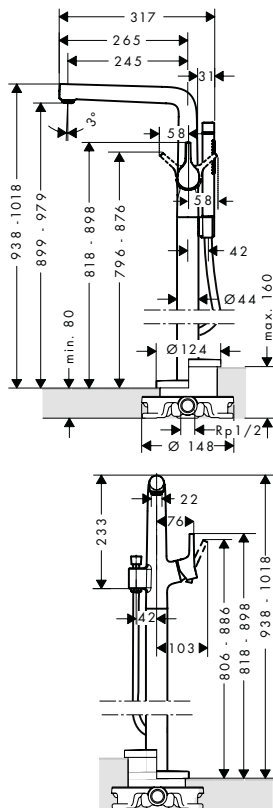

Bath

Single lever bath mixer floor-standing

finish Chrome

code no. 72412000

- consists of: single lever bath mixer floor standing, baton hand shower, shower hose, shower holder
- projection 245 mm
- connection type: basic set
- spray type mixer: normal spray
- spray type hand shower: Rain, MonoRain
- flow rate at 3 bar: 20 l/min
- ceramic cartridge
- diverter with automatic resetting
- non-return valve
- connection dimension: DN15

Consisting of:

- Shower hose 125 cm (# 28272XXX)

Required parts:

- Basic set for mixers floor-standing
- Sealing foil for basic set bath mixer floor-standing

10452180
96441000