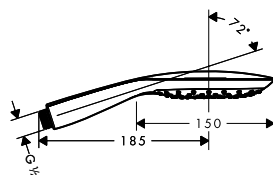

Raindance Select E

Raindance Select E Hand shower 150 3jet

- shower head size: 150 mm
- spray type: RainAir, CaresseAir, Mix
- convenient diversion via Select button
- hand shower with 2-shell construction
- maximum flow rate at 3 bar: 16 l/min
- with internal water conduction
- rinseable dirt filter
- connection thread G 1/2
- connection dimension: DN15
- suitable for continuous flow water heaters
- the hand shower shouldn't be combined with sliders which have two adjustable positions

Chrome	26550000
White/Chrome	26550400