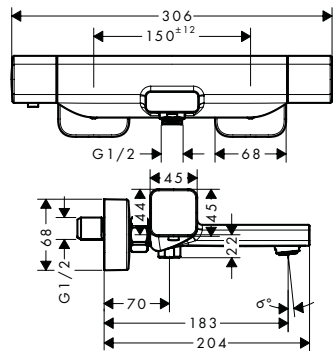

finish

code no.

Ecostat E Bath thermostat
for exposed installation

Chrome

15774000

- 2 functions
- centre distance: 150 ± 12 mm
- CoolContact thermostat: Prevents the housing from heating up, making showering even safer
- EcoStop button limits the water consumption to 9 l/min
- flow rate for bath spout at 3 bar: 18.6 l/min
- flow rate of hand shower at 3 bar: 15.4 l/min
- thermostat cartridge
- min. operating pressure: 1 bar
- max. operating pressure: 10 bar
- safety lock at 40° C
- temperature limitation adjustable
- non-return valve
- with silencer
- material handles: metal
- connection type: s-shaped connections
- connection dimension: G 1/2
- dirt filter included