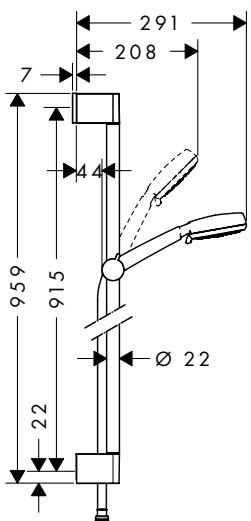

Crometta 100 Shower set Vario White/Chrome
with shower bar 90 cm

26657400

- consists of: hand shower, shower bar, shower hose, slider
- shower head size: 100 mm
- spray type: Rain, normal spray, Shampoo spray, Massage spray
- spray type adjustment by turning spray disc
- without pivot joints
- slide inclination angle can be adjusted by 45°
- maximum flow rate at 3 bar: 18 l/min
- wall supports of plastic

Consisting of:

- **Crometta 100** Hand shower Vario (# 26824400)
- **Unica** Shower bar Croma 90 cm with shower hose (# 26504000)
- **Metaflex** Shower hose 160 cm (# 28266000)

Alternative sizes:

- **Crometta 100** Shower set Vario with shower bar 65 cm White/Chrome 26651400

Optional parts:

- Wall bar spacer for Croma 100 Showerpipe Chrome 95239000