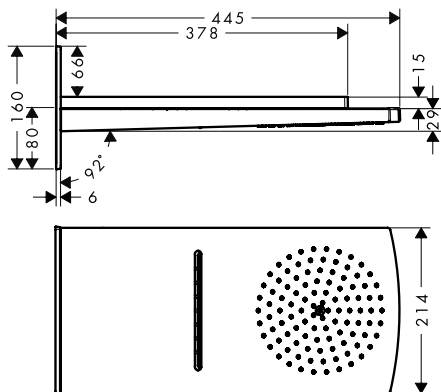

Raindance Rainfall

Raindance Rainfall Overhead shower 180 2jet

finish Chrome
White/Chrome
code no. 28433000
28433400

- consists of: overhead shower, wall connector
- spray type: RainAir, wide flood jet
- shower head size: 180 mm
- flow rate RainAir spray (at 3 bar): 17 l/min
- flow rate RainFlow spray (at 3 bar): 24 l/min
- the 2 spray zones must be controlled via 2 valves or a diverter valve with 2 outlets
- spray disc surface in two variants: chrome or white
- material spray disc: metal
- installation: wall-mounted - for installation on iBox
- connection dimension: DN15

Required parts:

· Basic set iBox universal

code no. 01800180

Optional parts:

· **ShowerSelect Thermostat HighFlow for concealed installation**

finish Chrome
code no. 15760000

· **ShowerSelect Valve for concealed installation for 3 functions**

finish Chrome
code no. 15764000