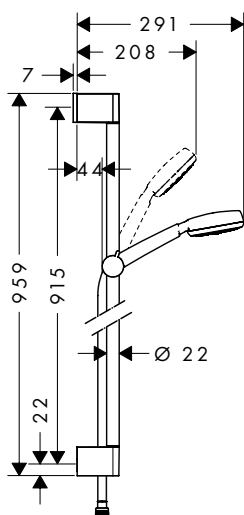

Crometta 100 Shower set 1jet with shower bar 90 cm

White/Chrome 26658400

- consists of: hand shower, shower bar, shower hose, slider
- shower head size: 100 mm
- spray type: Rain
- without pivot joints
- slide inclination angle can be adjusted by 45°
- maximum flow rate at 3 bar: 16 l/min
- wall supports of plastic

Consisting of:

- **Crometta 100** Hand shower 1jet (# 26825400)
- **Unica** Shower bar Croma 90 cm with shower hose (# 26504000)
- **Metaflex** Shower hose 160 cm (# 28266000)

Alternative sizes:

· **Crometta 100** Shower set 1jet with shower bar 65 cm White/Chrome 26652400

Optional parts:

· Wall bar spacer Chrome 97450000