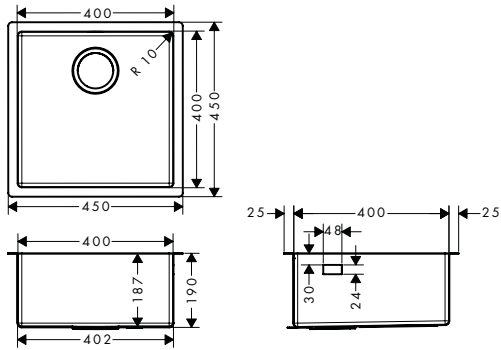

Sinks

Stainless steel undermount sinks

S719-U400 Under-mount sink 400

finish

code no.

Stainless Steel

43425800

- cut-out dimensions: 398 x 398 mm
- material: stainless steel
- number of bowls: 1 main bowl
- sink depth: 190 mm
- cabinet size: 50 cm
- type of installation: undermount, flat on the countertop (self-rimming) or flush-mount installation
- position overflow: on the right side of the bowl
- corner radius: 10 mm
- waste set not included - please order one waste set from the required parts

Required parts (choose one)

- D14-10 Manual waste and overflow set for single bowl Stainless Steel 43921800
- D14-11 Automatic waste and overflow set for single bowl Stainless Steel 43931800
- D14-12 Automatic waste and overflow set for single bowl Select Stainless Steel 43941800

Optional parts:

- F15 Cutting board walnut 40960000
- F16 Cutting board oak 40961000
- F17 Mobile drainboard Stainless Steel 40962800
- F14 Multifunctional strainer Matt Black 40963000