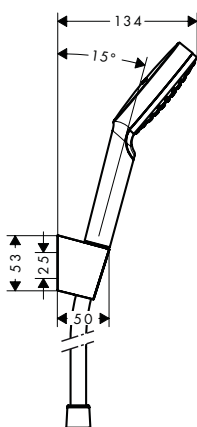

Crometta Shower holder set 1jet with shower hose 125 cm

finish White/Chrome **code no.** 26690400

- consists of: hand shower, shower holder, shower hose
- shower head size: 100 mm
- spray type: Rain
- maximum flow rate at 3 bar: 14 l/min
- pivot connector prevent hose from tangling
- wall supports of plastic

Consisting of:

- **Crometta** Hand shower 1jet (# 26331400)
- Shower holder Porter S (# 28331XXX)
- **Comfortflex** Shower hose 125 cm (# 28167000)

Alternative sizes:

· **Crometta** Shower holder set 1jet with shower hose 160 cm White/Chrome 26567400

Water saving EcoSmart version:

- **Crometta** Shower holder set 1jet EcoSmart 9 l/min with shower hose 125 cm White/Chrome 26568400
- **Crometta** Shower holder set 1jet EcoSmart 9 l/min with shower hose 160 cm White/Chrome 26569400