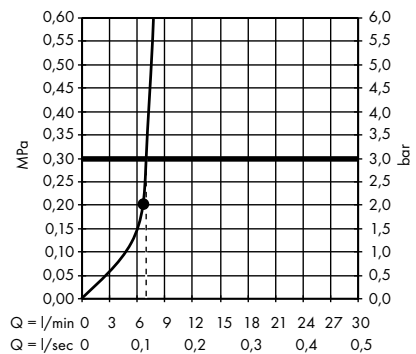

Rainmaker Select Overhead shower 460
1jet EcoSmart 9 l/min with ceiling connector
24012400