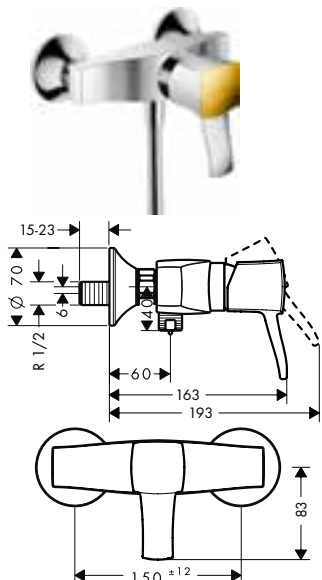

Consisting of:

- Hand shower 100 3jet (# 28548XXX)

Required parts:

- Basic set for 4-hole rim mounted bath mixer

13444180

4-hole rim mounted bath mixer with cross handles

Chrome 31449000
Chrome/Gold Optic 31449090

- consists of: 4-hole rim mounted bath mixer, hand shower, shower holder
- projection 204 mm
- connection type: basic set
- flow rate at 3 bar: 22 l/min
- ceramic valves hot/ cold 180°
- diverter with automatic resetting
- non-return valve
- connection dimension: DN15

Consisting of:

- Hand shower 100 3jet (# 28548XXX)

Required parts:

- Basic set for 4-hole rim mounted bath mixer

13444180

Basic set for 4-hole rim mounted bath mixer

13444180

- consists of: basic set, shower hose, Secubox
- maximum pull-out length of hand shower: 1.10 m
- connection dimension: DN15

Optional parts:

- Secuflex insert extension

98806000

Shower

Single lever shower mixer for exposed installation with lever handle

Chrome 31360000
Chrome/Gold Optic 31360090

- 1 function
- connection type: s-shaped connections
- centre distance: 150 ± 12 mm
- flow rate at 3 bar: 16 l/min
- ceramic cartridge
- min. operating pressure: 1 bar
- max. operating pressure: 10 bar
- temperature limitation adjustable
- non-return valve
- with silencer
- hose connection DN15
- connection dimension: DN15