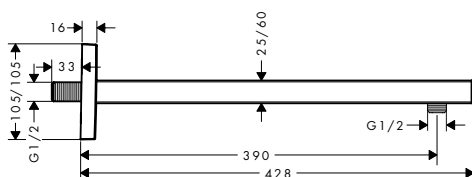

Optional parts:

- Shower arm 10 cm
- Shower arm 12.8 cm

Chrome

27438000

Chrome

27411000

Shower arms for overhead showers

Shower arm square 38.9 cm