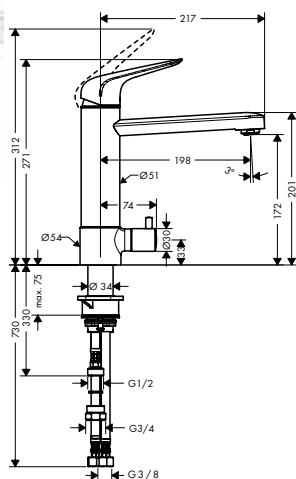

finish

code no.

Focus M42 Single lever kitchen mixer 120, installation in front of a window, 1 jet

Chrome

71807000

- ComfortZone 120
- swivel range 360°
- installation in front of the window, can be laid flat, base height 51 mm
- normal spray
- connection dimension: DN15
- maximum flow rate at 3 bar: 12 l/min
- ceramic cartridge
- connection type: G 3/8 connections
- suitable for continuous flow water heaters