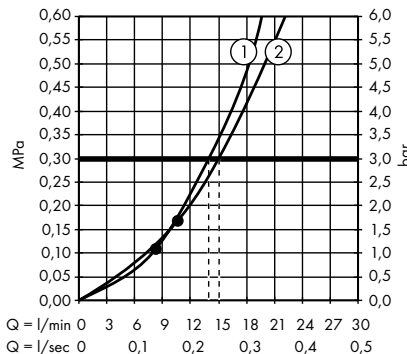

Croma Select S Showerpipe 180 2jet with single lever mixer
27255400

1. Overhead shower
2. Hand shower

Croma Select S SemiPipe Multi with thermostat
27247400

1. Massage
2. IntenseRain
3. SoftRain

Croma E Showerpipe 280 1jet with thermostat
27630000