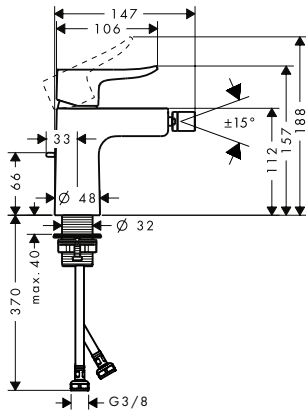

Bidet

Single lever bidet mixer with pop-up waste set

Chrome

31280000

- consists of: single lever bidet mixer, waste set
- projection 123 mm
- ball-pivot joint
- laminar spray
- flow rate at 3 bar: 7.2 l/min
- ceramic cartridge
- temperature limitation adjustable
- suitable for continuous flow water heaters
- pop-up waste set G 1 1/4
- material waste set: metal
- connection dimension: DN15