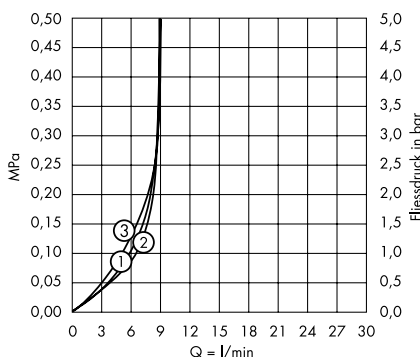

1. Normal
2. Soft
3. Massage

Clubmaster Overhead shower 3jet
28496000

1. Normal
2. Soft
3. Massage

Body showers

· **Rainfinity** Shoulder shower 500 ljet with shower shelf
26243000, 26243700

· **PuraVida** Body shower 100 ljet
28430000, 28430400