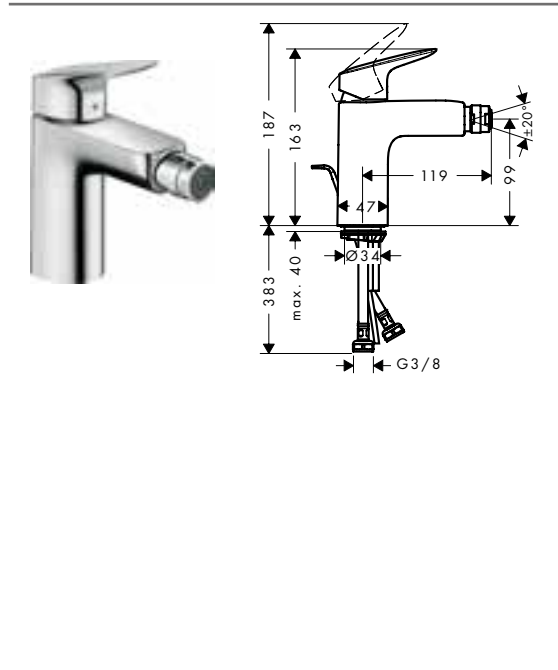

Single lever bidet mixer 100
with pop-up waste set

Chrome

71200000

- consists of: single lever bidet mixer, waste set
- projection 119 mm
- aerator with ball pivot
- normal spray
- flow rate at 3 bar: 7.2 l/min
- ceramic cartridge
- temperature limitation adjustable
- suitable for continuous flow water heaters
- material waste set: synthetic
- connection dimension: DN15