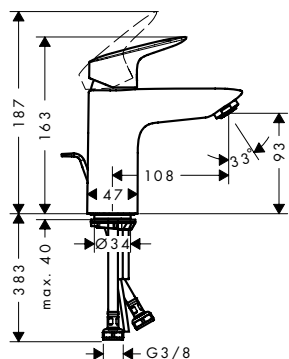

Single lever basin mixer 100
LowFlow with pop-up waste set

Chrome

71104000

- consists of: single lever basin mixer, waste set
- ComfortZone 100
- projection 108 mm
- normal spray
- flow rate at 3 bar: 3.5 l/ min
- ceramic cartridge
- temperature limitation adjustable
- suitable for continuous flow water heaters
- pop-up waste set G 1¼
- material waste set: synthetic
- connection type: G ¾ connections
- connection dimension: DN15

Alternative products:

- Single lever basin mixer 100 with push-open waste set Chrome 71107000
- Single lever basin mixer 100 with metal pop-up waste set Chrome 71171000