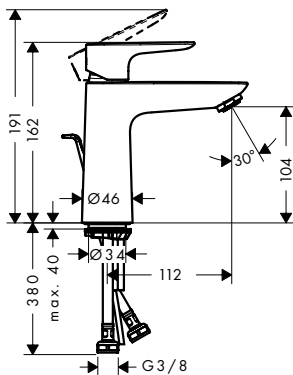

CoolStart - Talis E

Single lever basin mixer 110
CoolStart with pop-up waste set

- consists of: single lever basin mixer, waste set
- ComfortZone 110
- projection 112 mm
- normal spray
- flow rate at 3 bar: 5 l/ min
- ceramic cartridge
- temperature limitation adjustable
- suitable for continuous flow water heaters
- pop-up waste set G 1 1/4
- material waste set: metal
- connection type: G 3/8 connections
- connection dimension: DN15
- cold water in middle position

finish code no.

Chrome	71713000
Brushed Bronze	71713140
Brushed Black	71713340
Chrome	
Matt Black	71713670
Matt White	71713700
Polished Gold Optic	71713990

Alternative products:

- Single lever basin mixer 110 CoolStart without waste set

Chrome	71714000
Brushed Bronze	71714140
Brushed Black	71714340
Chrome	
Matt Black	71714670
Matt White	71714700
Polished Gold Optic	71714990