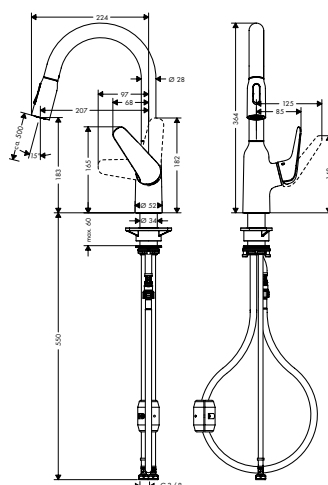

Focus M42 Single lever kitchen mixer 180, pull-out spray, 2jet

Chrome 71801000
Stainless Steel Finish 71801800

- ComfortZone 180
- swivel range 360°
- laminar spray and shower spray
- lockable shower spray, spray returns through pressing spray diverter and spray returns automatically through handle closing
- MagFit magnetic shower support
- quick connect hose
- connection dimension: DN15
- maximum flow rate at 3 bar: 8 l/min
- ceramic cartridge
- connection type: G 3/8 connections
- integrated non-return valve
- suitable for continuous flow water heaters

Alternative products:

- **Focus M42** Single lever kitchen mixer 180, Eco, pull-out spray, 2jet

Chrome 71862000