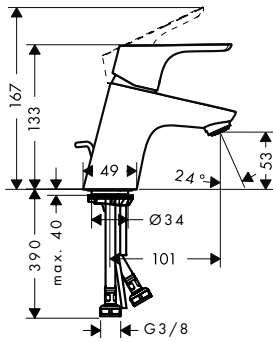

LowFlow - Focus

Single lever basin mixer 70
LowFlow with pop-up waste set

- consists of: single lever basin mixer, waste set
- ComfortZone 70
- projection 101 mm
- normal spray
- flow rate at 3 bar: 3.5 l/ min
- ceramic cartridge
- temperature limitation adjustable
- suitable for continuous flow water heaters
- pop-up waste set G 1 1/4
- material waste set: metal
- connection type: G 3/8 connections
- connection dimension: DN15

finish

code no.

Chrome

31951000

Alternative products:

- Single lever basin mixer 70 LowFlow without waste set

Chrome

31952000