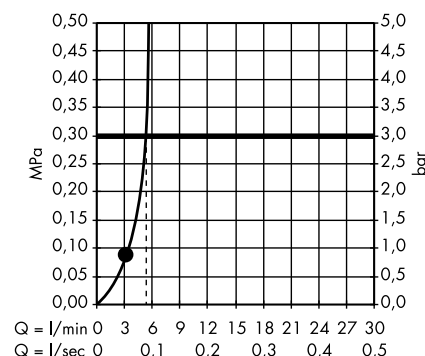

Crometta 85 Overhead shower 1jet Green
6 l/min
28423000