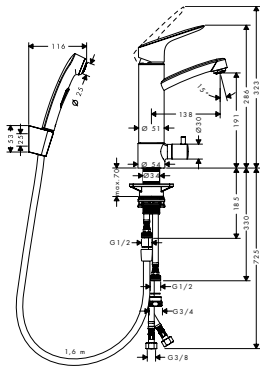

Single lever basin mixer with device shut-off valve with bidette hand shower and shower hose 160 cm

- consists of: single lever basin mixer, bidette hand shower, shower holder, shower hose
- ComfortZone 190
- swivel range 120°
- flow rate at 3 bar: 9.7 l/min
- ceramic cartridge
- temperature limitation adjustable
- connection type: G 3/8 connections
- connection dimension: DN15

Chrome

31515000