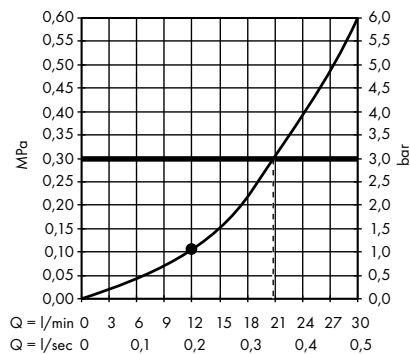

Rainmaker Select Overhead shower 460
1jet with ceiling connector
24002400, 24002600