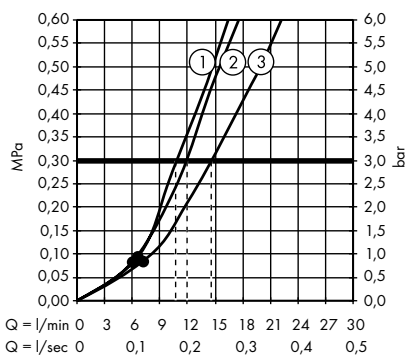

The consumption was measured in combination with the appropriate fittings (thermostat/mixer/in-wall valve) to reflect actual application in practice.

Raindance Select S Hand shower 150 3jet
EcoSmart 9 l/min
28588000, 28588400

1. RainAir
2. CaresseAir
3. Mix

Raindance Select S Hand shower 120 3jet
PowderRain
26014000

1. WhirlAir
2. PowderRain
3. Rain

Raindance Select S Hand shower 120 3jet
26530000, 26530140, 26530340,
26530400, 26530670, 26530700,
26530990

1. RainAir
2. Rain
3. WhirlAir

Raindance Select S Hand shower 120 3jet
EcoSmart 9 l/min
26531000, 26531140, 26531340,
26531400, 26531670, 26531700,
26531990

1. RainAir
2. WhirlAir
3. Rain

Croma Select E Hand shower Multi
26810400

1. Massage
2. IntenseRain
3. SoftRain

Croma Select E Hand shower Multi
EcoSmart 9 l/min
26811400

1. IntenseRain
2. Massage
3. SoftRain

Croma Select E Hand shower Vario
26812400

1. TurboRain
2. IntenseRain
3. Rain

Croma Select E Hand shower Vario
EcoSmart 9 l/min
26813400

1. TurboRain
2. IntenseRain
3. Rain

Croma Select E Hand shower 1jet
26814400

1. TurboRain