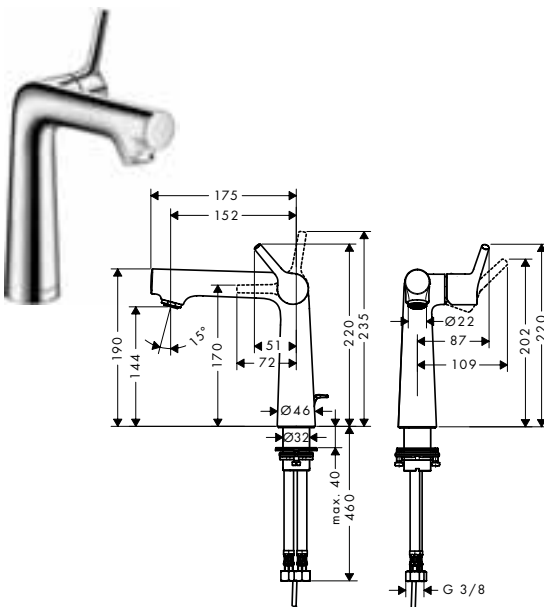

Single lever basin mixer 140 with pop-up waste set

- consists of: single lever basin mixer, waste set
- ComfortZone 140
- projection 152 mm
- normal spray
- flow rate at 3 bar: 5 l/min
- ceramic cartridge
- temperature limitation adjustable
- suitable for continuous flow water heaters
- pop-up waste set G 1 1/4
- material waste set: metal
- connection type: G 3/8 connections
- connection dimension: DN15

Chrome

72113000