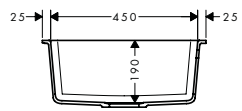

SilicaTec undermount sinks

S510-U450 Under-mount sink
450

finish

code no.

Graphiteblack	43431170
Stonegrey	43431290
Concretegrey	43431380

- cut-out dimensions: 448 x 398 mm
- material: SilicaTec
- number of bowls: 1 main bowl
- sink depth: 190 mm
- cabinet size: 60 cm
- type of installation: undermount
- position overflow: on the right side of the bowl
- waste set not included - please order one waste set from the required parts

Required parts (choose one)

· D16-10 Manual waste and overflow set for single bowl granite	Chrome	43927000
· D16-11 Automatic waste and overflow set for single bowl granite	Chrome	43937000
· D16-12 Automatic waste and overflow set for single bowl granite Select	Chrome	43947000

Optional parts:

· F15 Cutting board walnut		40960000
· F16 Cutting board oak		40961000
· F17 Mobile drainboard	Stainless Steel	40962800
· F14 Multifunctional strainer	Matt Black	40963000