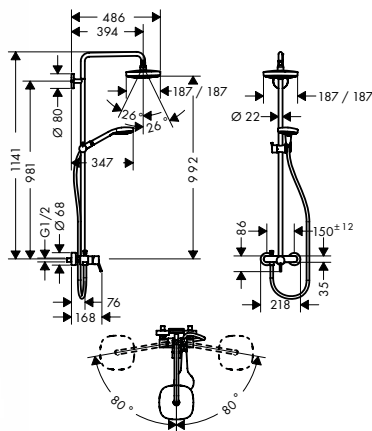

finish

code no.

Croma Select E Showerpipe 180 2jet with single lever mixer

White/Chrome

27258400

- consists of: overhead shower, hand shower, single lever shower mixer, shower hose, slider
- overhead shower Croma Select E 180 2jet
- shower head size: 180 x 180 mm
- ball-joint: overhead shower angle adjustable
- spray type: Rain, IntenseRain
- height-adjustable hand shower holder
- shower arm length: 400 mm
- swivelling shower arm
- flow rate IntenseRain spray (at 3 bar): 16 l/min
- flow rate Rain spray (at 3 bar): 16 l/min
- operating pressure: min. 1,5 bar/max. 10 bar
- installation type: exposed installation
- connection dimension DN15
- connection thread G 1/2
- centre distance 150 ± 12 mm
- ceramic cartridge
- temperature limitation adjustable
- rising pipe can be shortened in height

Consisting of:

- **Isiflex** Shower hose 160 cm (# 28276XXX)
- **Croma Select E** Overhead shower 180 2jet (# 26524XXX)
- **Croma Select E** Hand shower Multi (# 26810400)

Optional parts:

- Wall bar spacer for Croma 100 Showerpipe

Chrome

95239000