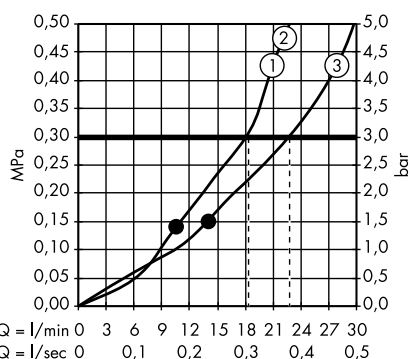

Raindance Select E Overhead shower 300
3jet with shower arm
26468000, 26468400

1. Rain
2. RainAir
3. RainStream

Raindance Select E Overhead shower 300
2jet with ceiling connector
27384000, 27384400

1. Rain
2. RainAir