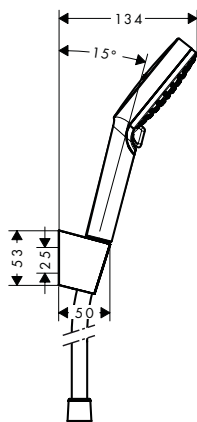

Crometta shower holder sets

Crometta Shower holder set Vario with shower hose 125 cm

finish White/Chrome **code no.** 26691400

- consists of: hand shower, shower holder, shower hose
- shower head size: 100 mm
- spray type: Rain, IntenseRain
- spray type adjustment by turning spray disc
- maximum flow rate at 3 bar: 14 l/min
- pivot connector prevent hose from tangling
- wall supports of plastic

Consisting of:

- **Crometta** Hand shower Vario (# 26330400)
- Shower holder Porter S (# 28331XXX)
- **Comfortflex** Shower hose 125 cm (# 28167000)

Alternative sizes:

· **Crometta** Shower holder set Vario with shower hose 160 cm White/Chrome 26692400

Water saving EcoSmart version:

- **Crometta** Shower holder set Vario EcoSmart 9 l/min with shower hose 125 cm White/Chrome 26693400
- **Crometta** Shower holder set Vario EcoSmart 9 l/min with shower hose 160 cm White/Chrome 26694400