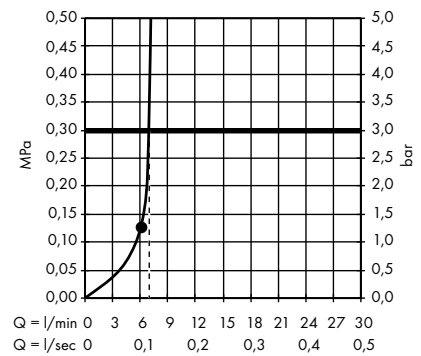

Croma Select S Hand shower 1jet
EcoSmart 7 l/min
26806400