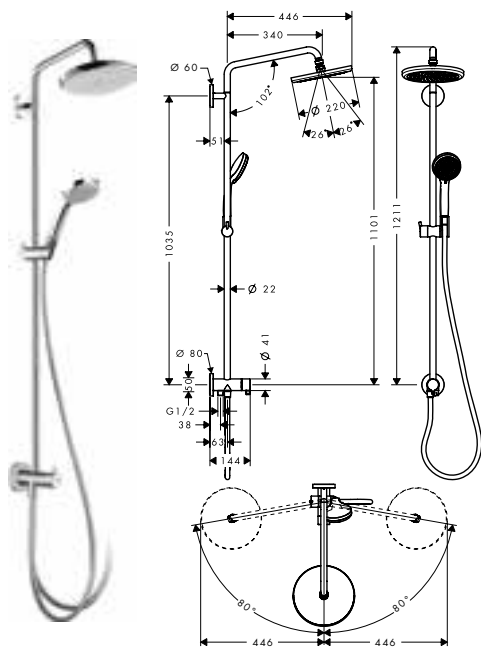

finish

code no.

Croma Showerpipe 220 1jet Reno

Chrome

27224000

- consists of: overhead shower, hand shower, shower hose, slider
- overhead shower Croma 220
- shower head size: 220 mm
- spray type: RainAir
- ball-joint: overhead shower angle adjustable
- shower arm length: 400 mm
- swivelling shower arm
- height-adjustable hand shower holder
- flow rate RainAir spray (at 3 bar): 14 l/min
- operating pressure: min. 1 bar/ max. 6 bar
- installation type: exposed installation
- water connection: Isiflex shower hose 80 cm
- connection dimension: DN15
- connection thread G 1/2
- rising pipe can be shortened in height

Consisting of:

- **Croma** Overhead shower 220 1jet (# 26464000)
- **Croma 100** Hand shower Vario (# 28535000)
- **Isiflex** Shower hose 160 cm (# 28276XXX)
- **Isiflex** Shower hose B 80 cm (# 28278000)

Optional parts:

- Wall bar spacer for Croma 100 Showerpipe

Chrome

95239000