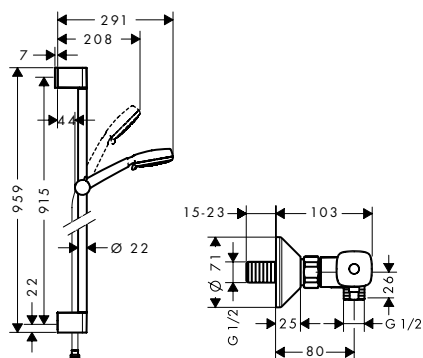

Shower sets / Shower bars / Shower holder

Crometta 100 shower sets with thermostatic mixer for exposed installation

Crometta 100 Shower system for exposed installation Vario with Ecostat universal thermostat and shower bar 90 cm

finish

code no.

White/Chrome

27031400

- consists of: hand shower, shower thermostat, shower bar, slider, shower hose
- spray type overhead shower: Rain, normal spray, Shampoo spray, Massage spray
- spray type adjustment by turning spray disc
- pivot connector prevent hose from tangling
- 90° position adjustable slider, pivots left and right, up and down
- maximum flow rate at 3 bar: 16 l/min

Consisting of:

- **Crometta 100** Shower set Vario with shower bar 90 cm (# 26657400)
- **Ecostat** Shower thermostat universal for exposed installation (# 13122000)

Alternative sizes:

- **Crometta 100** Shower system for exposed installation Vario with Ecostat universal thermostat and shower bar 65 cm

White/Chrome

27030400

Optional parts:

- Wall bar spacer

Chrome

97450000