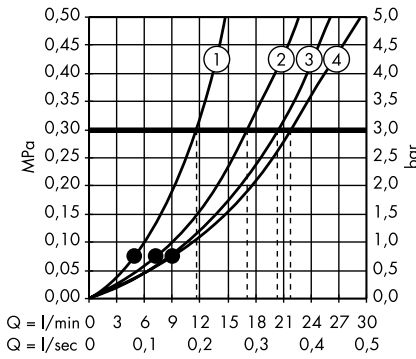

Croma 100 Overhead shower Vario
27441000