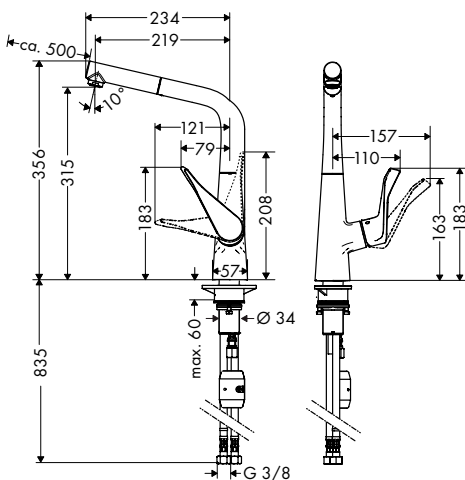

Alternative products:

- **Metris M71** Single lever kitchen mixer 320, Eco, pull-out spout, 1jet

Chrome 14781000