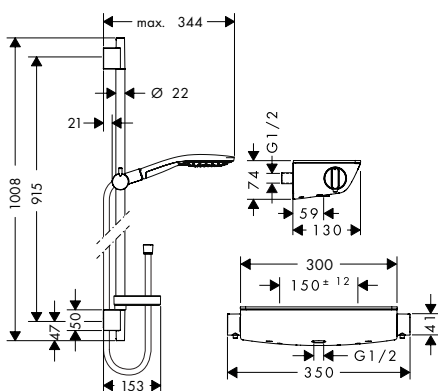

Raindance Select S shower sets with thermostatic mixer for exposed installation

Raindance Select S Shower system for exposed installation 150 with Ecostat Select thermostat and shower bar 90 cm

- consists of: hand shower, shower thermostat, shower bar, slider, soap dish, shower hose
- spray type overhead shower: RainAir, CaresseAir, Mix
- convenient diversion via Select button
- pivot connector prevent hose from tangling
- 90° position adjustable slider, pivots left and right, up and down
- CoolContact thermostat: Prevents the housing from heating up, making showering even safer
- maximum flow rate at 3 bar: 16 l/min
- in case of installation on existing G 3/4 connections, adaptor # 02026000 must be used

Consisting of:

- **Ecostat Select** Shower thermostat for exposed installation (# 13161XXX)
- **Raindance Select S** Shower set 150 3jet with shower bar 90 cm and soap dish (# 27803XXX)

Alternative sizes:

- **Raindance Select S** Shower system for exposed installation 150 with Ecostat Select thermostat and shower bar 65 cm

Chrome 27037000
White/Chrome 27037400

Optional parts:

- S-connections adapter G 3/4 for renovation Chrome

02026000

Measurements within scale drawings are in mm.