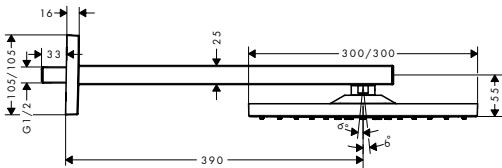

Raindance E

Raindance E Overhead shower 300 1jet with shower arm

Chrome

26238000

Brushed Bronze

26238140

Brushed Black

26238340

Chrome

Matt Black

26238670

Matt White

26238700

Polished Gold Optic

26238990

- consists of: overhead shower, shower arm
- spray type: RainAir
- shower head size: 300 x 300 mm
- shower arm length: 390 mm
- ball-joint: overhead shower angle adjustable
- flow rate RainAir spray (at 3 bar): 17 l/min
- material spray disc: metal
- spray disc removable for cleaning
- installation: wall
- connection thread G 1/2
- connection dimension: DN15

Water saving EcoSmart version:

- **Raindance E** Overhead shower 300 1jet EcoSmart 9 l/min with shower arm

Chrome

26239000