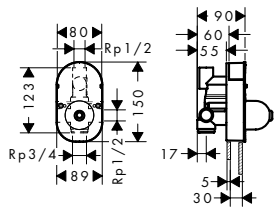

Basic set for single lever bath mixer for concealed installation

31741180

- ceramic cartridge
- connection dimension: DN15