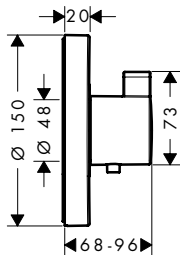

ShowerSelect S Thermostat HighFlow for concealed installation

- maximum flow rate at 3 bar: 42 l/min
- flow rate upper outlet: 42 l/min
- flow rate lower outlet: 42 l/min
- thermostat cartridge
- safety lock at 40° C
- temperature limitation adjustable
- connection type: basic set
- dirt filter included

Required parts:

- Basic set iBox universal

Optional parts:

- **ShowerSelect S** Valve for concealed installation for 3 functions
- Extension element 15 cm
- Extension iBox universal basic set 2.5 cm

Chrome

15741000

Chrome

15745000

Chrome

13597000

13595000

Measurements within scale drawings are in mm.