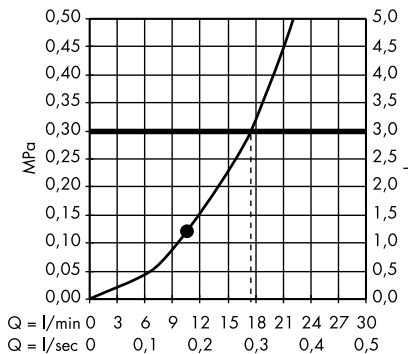

Raindance S Overhead shower 180 ljet with ceiling connector
27478000