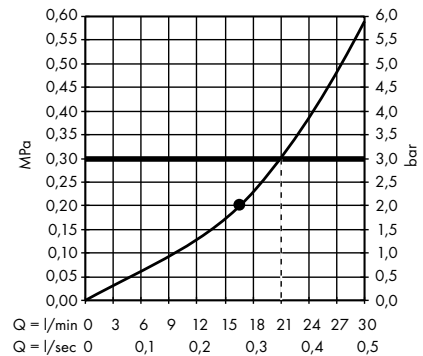

· **Rainfinity** Overhead shower 360 1jet with wall connector
26230000, 26230140, 26230340, 26230670, 26230700, 26230990