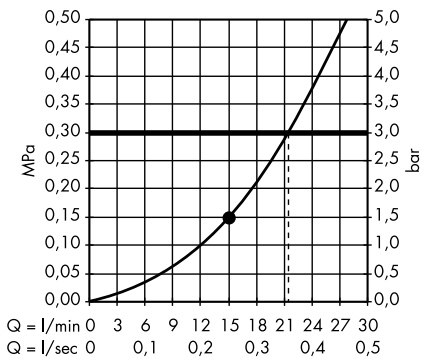

· **PuraVida** Overhead shower 400 1jet with ceiling connector # 27390000, 27390400