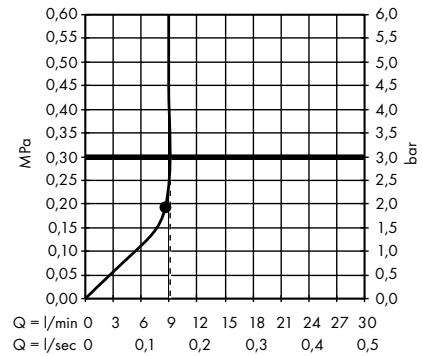

· **Rainfinity** Overhead shower 250 1jet EcoSmart with wall connector
26227000, 26227700