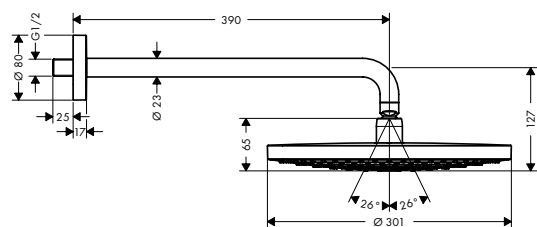

finish

code no.

Chrome
White/Chrome

27337000
27337400

Raindance Select S Overhead shower 300 2jet with shower arm

- consists of: overhead shower, shower arm
- spray type: RainAir, Rain
- shower head size: 300 mm
- shower arm length: 390 mm
- ball-joint: overhead shower angle adjustable
- flow rate Rain spray (at 3 bar): 17 l/min
- flow rate RainAir spray (at 3 bar): 17 l/min
- Select button on overhead shower
- spray disc surface in two variants: chrome or white
- material spray disc: metal
- spray disc removable for cleaning
- installation: wall
- connection thread G 1/2
- connection dimension: DN15