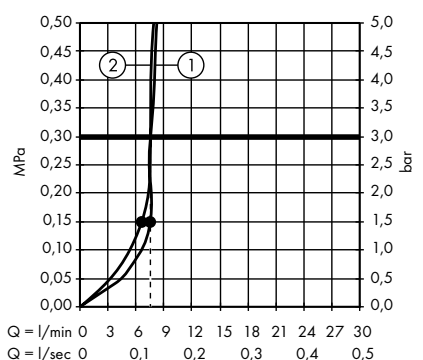

1. Rain
2. RainAir

Raindance Select E Overhead shower 300
2jet EcoSmart 9 l/min with shower arm
26609000, 26609400