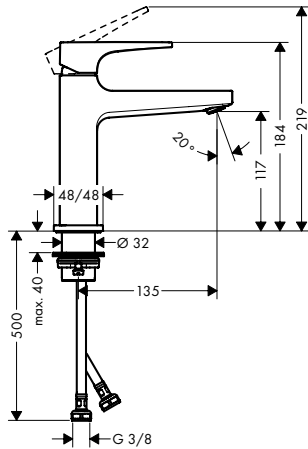

Single lever basin mixer 110 with loop handle and push-open waste set

- consists of: single lever basin mixer, waste set
- ComfortZone 110
- projection 135 mm
- normal spray
- flow rate at 3 bar: 5 l/ min
- ceramic cartridge
- temperature limitation adjustable
- suitable for continuous flow water heaters
- push-open waste set G 1¼
- material waste set: metal
- connection type: G ¾ connections
- connection dimension: DN15

Chrome

74507000

Alternative products:

- Single lever basin mixer 110 with loop handle and pop-up waste set

Chrome

74506000