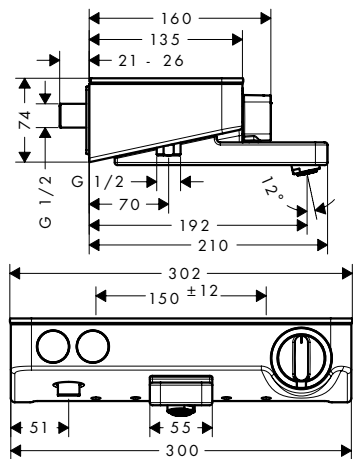

finish

code no.

ShowerTablet Select Bath thermostat 300 for exposed installation

Chrome 13151000
White/Chrome 13151400

- projection 192 mm
- 2 functions
- simultaneous utilization by 2 outlets
- centre distance: 150 ± 12 mm
- CoolContact thermostat: Prevents the housing from heating up, making showering even safer
- flow rate for bath spout at 3 bar: 20 l/min
- flow rate of hand shower at 3 bar: 16 l/min
- thermostat cartridge, Select valve
- min. operating pressure: 1 bar
- max. operating pressure: 10 bar
- safety lock at 40° C
- temperature limitation adjustable
- with isolated water conduction
- non-return valve
- with silencer
- material handles: metal
- shelf made of safety glass
- surface of the shelf at color variant -000 = mirror glass, at color variant -400 = white glass
- in case of installation on existing G 3/4 connections, adaptor # 02026000 must be used
- connection type: G 1/2
- connection dimension: DN15
- dirt filter included
- Thermostat is delivered with buttons hand shower and bath tub

Consisting of:

- S-Union Set (# 95772000)

Optional parts:

- S-connections adapter G 3/4 for renovation Chrome 02026000

S-connections adapter G 3/4 for renovation

Chrome

02026000

- installation type: exposed installation
- connection dimension G 3/4
- adapter for installation on existing s-unions G 1/2 x G 3/4