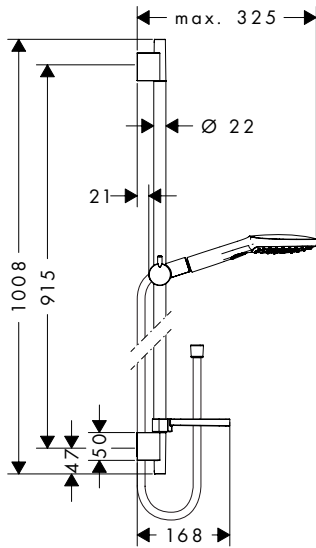

Raindance Select E Shower set 120 3jet with shower bar 90 cm and soap dish

- consists of: hand shower, shower bar, shower hose, slider, soap dish
- shower head size: 120 mm
- spray type: RainAir, Rain, Whirl
- convenient diversion via Select button
- pivot connector prevent hose from tangling
- 90° position adjustable slider, pivots left and right, up and down
- maximum flow rate at 3 bar: 15 l/min
- wall supports of plastic

Consisting of:

- **Raindance Select E** Hand shower 120 3jet (# 26520XXX)
- **Unica** Shower bar S Puro 90 cm with shower hose (# 28631XXX)
- **Casetta** Soap dish E (# 26519000)

Alternative sizes:

- **Raindance Select E** Shower set 120 3jet with shower bar 65 cm and soap dish

Water saving EcoSmart version:

- **Raindance Select E** Shower set 120 3jet EcoSmart 9 l/min with shower bar 90 cm and soap dish

Optional parts:

- Wall bar spacer

finish	code no.
Chrome	26621000
White/Chrome	26621400

SELECT

Air Power

Quick Clean

XXL Performance

Chrome	26620000
White/Chrome	26620400
Chrome	26623000
White/Chrome	26623400
Chrome	97450000