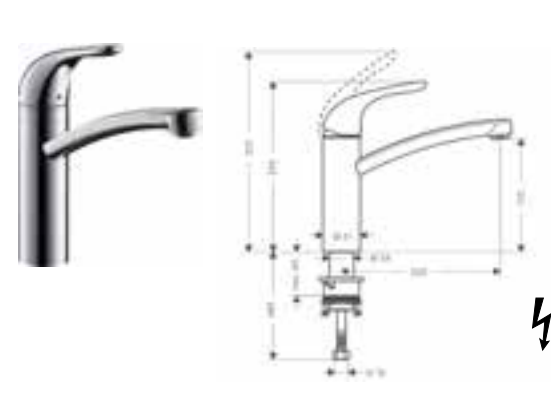

Focus M41 Single lever kitchen mixer E, 160, 1 jet

finish

Chrome

code no.

31780000

- ComfortZone 160
- swivel range 360°
- normal spray
- connection dimension: DN15
- maximum flow rate at 3 bar: 12 l/min
- ceramic cartridge
- connection type: G 3/8 connections
- suitable for continuous flow water heaters

Alternative products:

- Focus M41 Single lever kitchen mixer E, 160, LowPressure/vented hot water cylinders, 1 jet

finish

Chrome

code no.

31784000