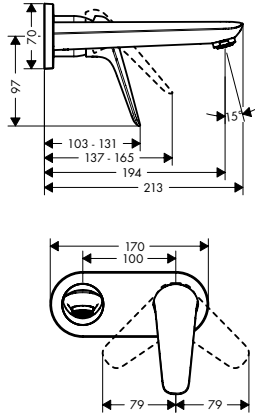

finish

code no.

Single lever basin mixer for concealed installation wall-mounted with spout 19.5 cm

Chrome

71127000

- consists of: single lever basin mixer for concealed installation wall-mounted, waste set
- projection 194 mm
- normal spray
- flow rate at 3 bar: 5 l/min
- ceramic cartridge
- temperature limitation adjustable
- suitable for continuous flow water heaters
- non-closing waste set
- material waste set: metal
- connection type: basic set
- connection dimension: DN15
- handle can be positioned on the right or left, depends on the basic set installation

Required parts:

- Basic set for single lever basin mixer for concealed installation wall-mounted

13622180