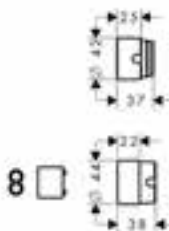

Optional parts:

- Extension set 2.5 cm

31971000

finish

code no.

Extension set 2.5 cm

31971000

- extension length: 25 mm