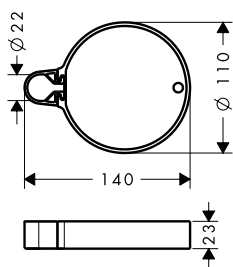

Casetta Soap dish C

Chrome 28678000

- for shower bars with Ø 22 mm
- removable