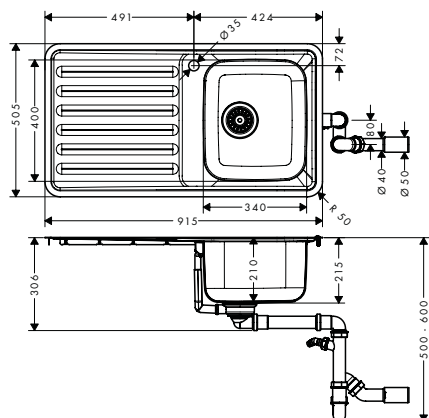

S41 stainless steel built-in sinks

finish

code no.

S4111-F340 Built-in sink
340/400 with drainboard

Stainless Steel

43340800

- cut-out dimensions: 895 x 485 mm
- Manual waste set included
- material: stainless steel
- number of bowls: 1 main bowl
- with drainage
- tap hole for drilling is predefined (see scale drawing)
- orientation: reversible
- sink depth: 210 mm
- cabinet size: 45 cm
- type of installation: flat on the countertop (self-rimming) or flush-mount installation
- position overflow: on the side of the bowl under drainboard
- tap ledge reinforcing for a tight and stable seating of the kitchen mixer
- corner radius: 70 mm