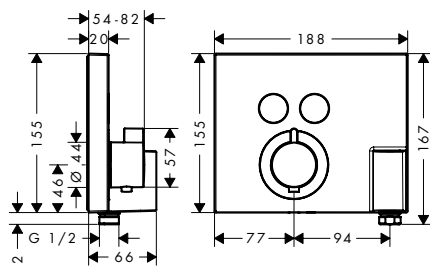

ShowerSelect Thermostat
for concealed installation
for 2 functions with hose
connection and shower holder

finish Chrome
code no. 15765000

- consists of: Thermostat, shower holder
- 2 functions
- simultaneous use of several outlets
- Select push-button on/off control for 2 outlets
- flow rate hand shower connection at 3 bar: 14 l/min
- flow rate upper outlet: 29 l/min
- thermostat cartridge, Select valve
- min. operating pressure: 1 bar
- max. operating pressure: 10 bar
- safety lock at 40° C
- temperature limitation adjustable
- hose nut: for shower hoses with conical nut on both sides
- connection type: basic set
- Thermostat is delivered with buttons hand shower and Rain large

Required parts:

- Basic set iBox universal 01800180

Optional parts:

- Extension element ShowerSelect FixFit Porter Chrome 13601000