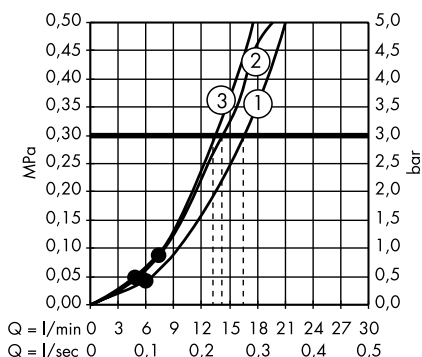

Crometta 85 Hand shower Multi
28563000