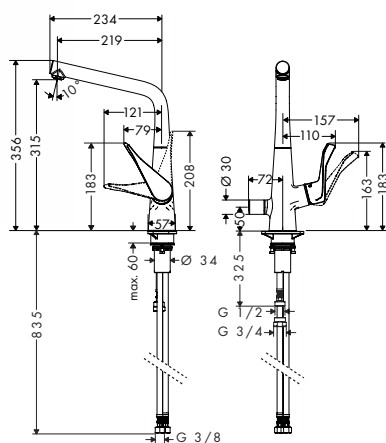

Metris M71 Single lever kitchen mixer 320, device shut-off valve, 1 jet

Chrome

14888000

- ComfortZone 320
- swivel range adjustable in 3 steps 110°, 150° or 360°
- laminar spray
- with integrated shut-off valve
- connection dimension: DN15
- maximum flow rate at 3 bar: 13 l/min
- ceramic cartridge
- connection type: G 3/8 connections
- suitable for continuous flow water heaters
- significantly reduced splashing by soft start of the water flow

Talis Select M51