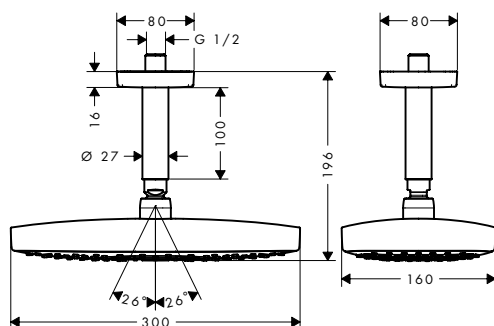

Raindance Select E Overhead shower 300 2jet with ceiling connector

- consists of: overhead shower, ceiling connector
- spray type: Rain, RainAir
- shower head size: 300 x 160 mm
- ball-joint: overhead shower angle adjustable
- flow rate Rain spray (at 3 bar): 15 l/min
- flow rate RainAir spray (at 3 bar): 15 l/min
- Select button on overhead shower
- spray disc surface in two variants: chrome or white
- material spray disc: metal
- spray disc removable for cleaning
- brass ceiling connector
- ceiling connection length: 100 mm
- installation: ceiling
- connection thread G 1/2
- connection dimension: DN15

Chrome 27384000
White/Chrome 27384400

Water saving EcoSmart version:

- **Raindance Select E** Overhead shower 300 2jet EcoSmart 9 l/min with ceiling connector Chrome 26608000
  White/Chrome 26608400