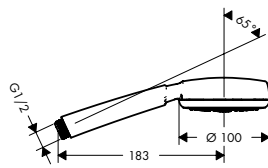

Crometta 100 Hand shower 1jet

White/Chrome

26825400

- shower head size: 100 mm
- spray type: Rain
- maximum flow rate at 3 bar: 16 l/min
- with internal water conduction
- rinseable dirt filter
- connection thread G 1/2
- connection dimension: DN15
- suitable for continuous flow water heaters

Water saving EcoSmart version:

- **Crometta 100 Hand shower 1jet EcoSmart** 9 l/min

White/Chrome

26828400