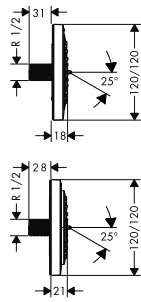

Body showers