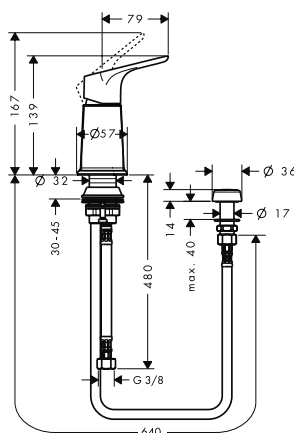

Bidet set with vertical spray

Chrome

31629000

- consists of: Bidet mixer, vertical spray
- ceramic cartridge
- vertical spray and diverter
- integrated non-return valve
- efficient from 0.05 MPa onwards
- connection dimension: DN15