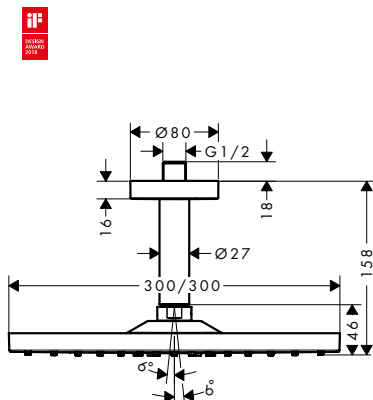

Water saving EcoSmart version:

Raindance E Overhead shower 300 1jet EcoSmart 9 l/min with ceiling connector Chrome 26251000