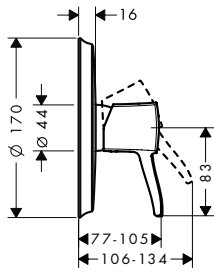

Single lever shower mixer
for concealed installation
with lever handle

- 1 function
- connection type: basic set
- flow rate at 3 bar: 29.3 l/min
- ceramic cartridge
- min. operating pressure: 1 bar
- max. operating pressure: 10 bar
- temperature limitation adjustable

finish **code no.**

- Chrome 31365000
- Chrome/Gold Optic 31365090

Required parts:

- Basic set iBox universal

01800180

Optional parts:

- Extension element 17 cm

Chrome 13596000