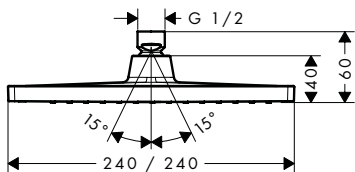

Crometta E

Crometta E Overhead shower 240 1jet

Chrome

26726000

- spray type: Rain
- shower head size: 240 x 240 mm
- ball-joint: overhead shower angle adjustable
- flow rate Rain spray (at 3 bar): 18 l/min
- material spray disc: plastic
- installation: ceiling or wall
- connection thread G 1/2
- connection dimension: DN15

Water saving EcoSmart version:

- **Crometta E** Overhead shower 240 1jet EcoSmart 9 l/min

Chrome

26727000

Alternative products:

- **Crometta E** Overhead shower 240 1jet LowPressure

Chrome

26722000

Optional parts:

- Shower arm E 38.9 cm
- Ceiling connector E 10 cm

Chrome

27446000

Chrome

27467000