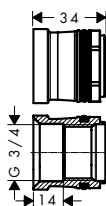

S-connections adapter G 3/4 for renovation

Chrome 02026000

- installation type: exposed installation
- connection dimension G 3/4
- adapter for installation on existing s-unions G 1/2 x G 3/4