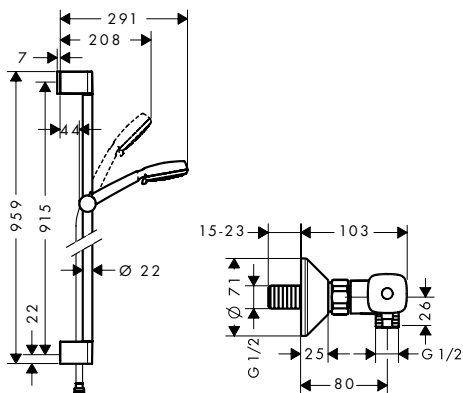

Optional parts:

- Wall bar spacer

Chrome

97450000