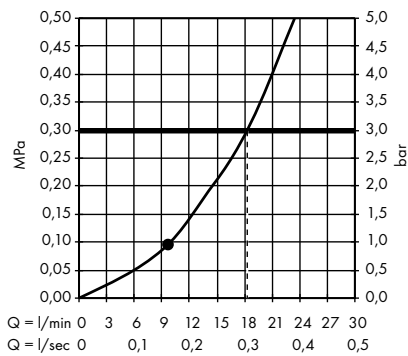

Crometta S Overhead shower 240 1jet
26723000