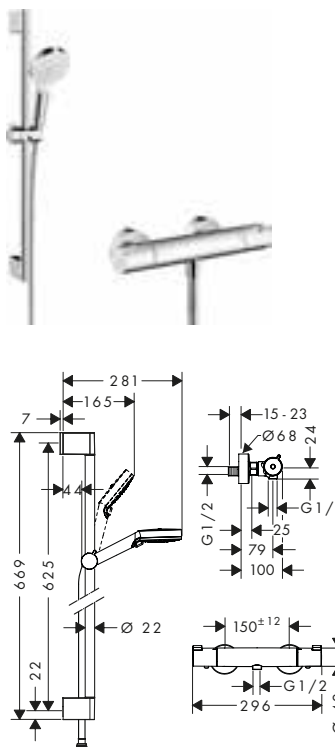

finish code no.

Ecostat Bath thermostat 1001 CL for exposed installation

Chrome 13201000

- projection 182 mm
- 2 functions
- centre distance: 150 ± 12 mm
- spray type mixer: normal spray
- flow rate for bath spout at 3 bar: 20 l/min
- flow rate of hand shower at 3 bar: 17 l/min
- thermostat cartridge, shut-off valve
- min. operating pressure: 1 bar
- max. operating pressure: 10 bar
- safety lock at 40° C
- temperature limitation adjustable
- non-return valve
- with silencer
- material handles: metal
- connection type: s-shaped connections
- connection dimension: DN15
- dirt filter included

Crometta Shower system for exposed installation Vario with Ecostat 1001 CL thermostat and shower bar 65 cm

White/Chrome 27812400

- consists of: hand shower, shower thermostat, shower bar, slider, shower hose
- spray type overhead shower: Rain, IntenseRain
- spray type adjustment by turning spray disc
- pivot connector prevent hose from tangling
- 90° position adjustable slider, pivots left and right, up and down
- maximum flow rate at 3 bar: 14 l/min

Consisting of:

- **Crometta** Shower set Vario with shower bar 65 cm (# 26532400)
- **Ecostat** Shower thermostat 1001 CL for exposed installation (# 13211000)

Alternative sizes:

- **Crometta** Shower system for exposed installation Vario with Ecostat 1001 CL thermostat and shower bar 90 cm

White/Chrome 27813400

Thermostatic mixer for exposed installation

Ecostat Under-basin thermostat for exposed installation

Chrome 15346000

- the thermostat offers the possibility for thermal disinfection
- connection dimension: G 3/8