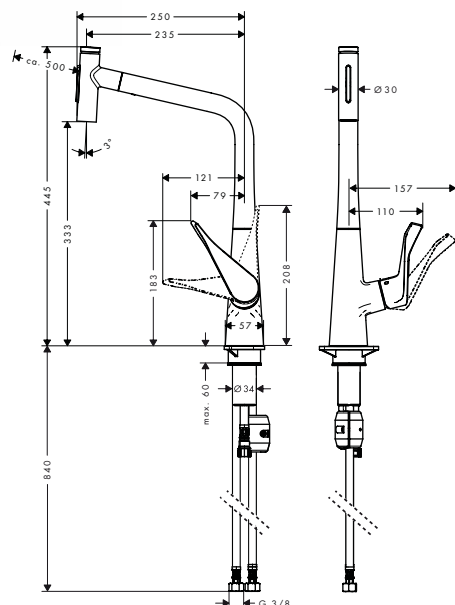

Alternative products:

- **Metris Select M71 Single lever kitchen mixer 320, pull-out spout, 1 jet**

Chrome 14884000
Stainless Steel Finish 14884800