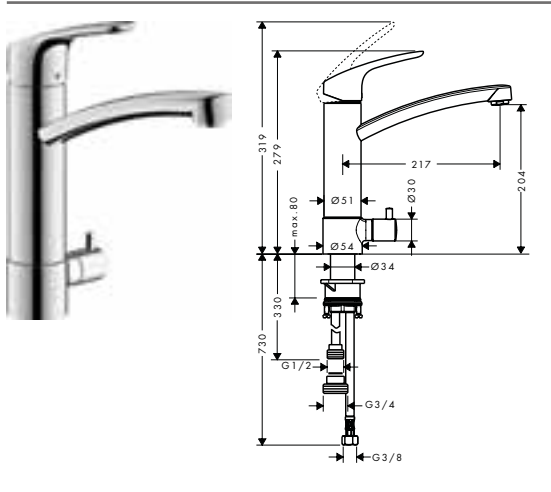

Focus M41 Single lever kitchen mixer 200, device shut-off valve, 1 jet

finish

Chrome

code no.

31803000

- ComfortZone 200
- swivel range 120°
- with integrated shut-off valve
- connection dimension: DN15
- maximum flow rate at 3 bar: 12 l/min
- ceramic cartridge
- connection type: G 3/8 connections
- suitable for continuous flow water heaters