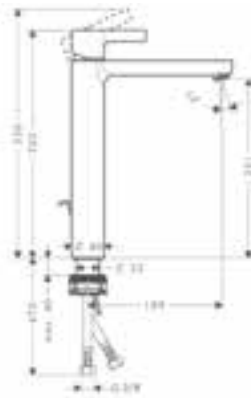

finish

code no.

Single lever basin mixer 260 for washbowls with pop-up waste set

Chrome

31022000

- consists of: single lever basin mixer, waste set
- ComfortZone 260
- projection 189 mm
- normal spray
- flow rate at 3 bar: 5 l/min
- ceramic cartridge
- temperature limitation adjustable
- suitable for continuous flow water heaters
- pop-up waste set G 1 1/4
- material waste set: metal
- connection type: G 3/8 connections
- connection dimension: DN15

Alternative products:

- Single lever basin mixer 260 for washbowls without waste set

Chrome

31023000