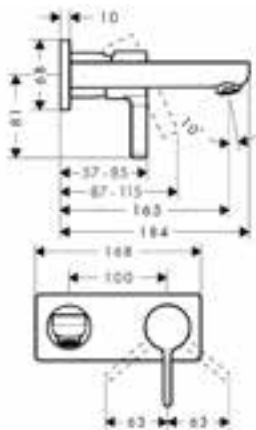

Single lever basin mixer for concealed installation wall-mounted with spout 16.5 cm

Chrome

31162000

- consists of: single lever basin mixer for concealed installation wall-mounted, waste set
- projection 165 mm
- normal spray
- flow rate at 3 bar: 5 l/min
- ceramic cartridge
- temperature limitation adjustable
- suitable for continuous flow water heaters
- non-closing waste set
- material waste set: metal
- connection type: basic set
- connection dimension: DN15
- handle can be positioned on the right or left, depends on the basic set installation

Alternative sizes:

- Single lever basin mixer for concealed installation wall-mounted with spout 22.5 cm

Chrome

31163000