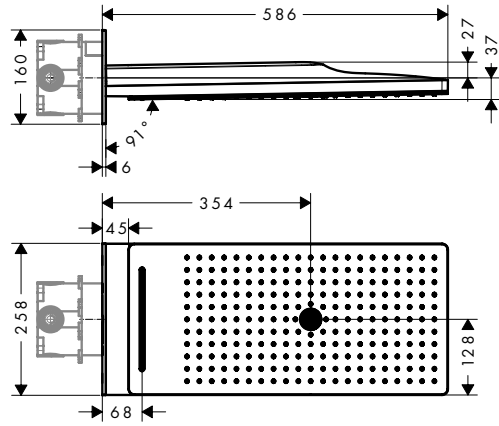

Rainmaker Select overhead showers

Rainmaker Select Overhead shower 580 3jet

finish	code no.
White/Chrome	24001400
Black/Chrome	24001600

- consists of: overhead shower, wall connector
- spray type: Rain, RainFlow, MonoRain
- shower head size: 580 x 260 mm
- flow rate Rain spray (at 3 bar): 17 l/min
- flow rate Mono spray (at 3 bar): 20 l/min
- flow rate RainFlow spray (at 3 bar): 17 l/min
- the 3 spray zones must be controlled via 3 valves or a diverter valve with 3 outlets
- easy cleanable glass spray disc
- material spray disc: safety glass
- spray disc removable for cleaning
- installation: wall-mounted - for installation on iBox
- connection dimension: DN15/DN20

Water saving EcoSmart version:

- **Rainmaker Select** Overhead shower 580 3jet EcoSmart 9 l/min

White/Chrome	24011400

Required parts:

- Basic set iBox universal

01800180

Optional parts:

- **ShowerSelect Glass** Valve for concealed installation for 3 functions
- **ShowerSelect Glass** Thermostat HighFlow for concealed installation for 1 function and additional outlet

White/Chrome	15736400
Black/Chrome	15736600
White/Chrome	15735400
Black/Chrome	15735600

Basic set iBox universal

01800180

- suitable for all shower, bath tub and thermostat finish sets for concealed installation
- connection thread
- Rp 3/4
- rotationally-symmetric installation
- sound-decoupled installation
- connection dimension: DN20

Alternative products:

- Basic set iBox universal with shut-off unit

01850180

Optional parts:

- Extension iBox universal basic set 2.5 cm
- Fastening rail set for iBox universal
- Assembly aid for iBox universal

13595000
96615000
93500000