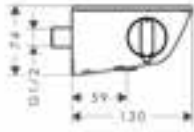

finish

code no.

Ecostat Select Shower
thermostat for exposed
installation renovation

Chrome
White/Chrome

13111000
13111400

- 1 function
- volume control for 1 outlet
- centre distance: 150 ± 12 mm
- CoolContact thermostat: Prevents the housing from heating up, making showering even safer
- EcoStop button limits the water consumption to 10 l/min
- maximum flow rate at 3 bar: 12 l/min
- flow rate hand shower connection at 3 bar: 12 l/min
- thermostat cartridge, ceramic valve 180°
- min. operating pressure: 1 bar
- max. operating pressure: 10 bar
- safety lock at 40° C
- temperature limitation adjustable
- with isolated water conduction
- non-return valve
- with silencer
- material handles: metal
- shelf made of safety glass
- surface of the shelf at color variant -000 = mirror glass, at color variant -400 = white glass
- for installation on existing G 1/2 connections
- connection type: s-shaped connections
- connection dimension: DN15
- dirt filter included

Consisting of:

- S-connections adapter G 3/4 for renovation (# 02026000)
- S-Union Set (# 95772000)