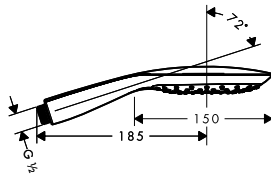

Hand showers

PuraVida

PuraVida Hand shower 150 3jet

- shower head size: 150 mm
- spray type: RainAir, CaresseAir, Mix
- convenient diversion via Select button
- hand shower with 2-shell construction
- maximum flow rate at 3 bar: 16 l/min
- with internal water conduction
- rinseable dirt filter
- connection thread G 1/2
- connection dimension: DN15
- suitable for continuous flow water heaters
- the hand shower shouldn't be combined with sliders which have two adjustable positions

finish

code no.

Chrome 28557000
White/Chrome 28557400

Water saving EcoSmart version:

- **PuraVida** Hand shower 3jet EcoSmart 9 l/min

Chrome 28567000
White/Chrome 28567400