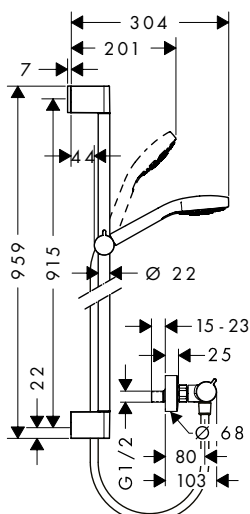

finish

code no.

Croma Select E Shower system for exposed installation Vario with Ecostat Comfort thermostat and shower bar 90 cm

White/Chrome

27082400

- consists of: hand shower, shower thermostat, shower bar, slider, shower hose
- spray type overhead shower: Rain, TurboRain, IntenseRain
- convenient diversion via Select button
- pivot connector prevent hose from tangling
- slide inclination angle can be adjusted by 45°
- maximum flow rate at 3 bar: 15 l/min

Consisting of:

- **Croma Select E** Shower set Vario with shower bar 90 cm (# 26592400)
- **Ecostat** Shower thermostat Comfort for exposed installation (# 13116XXX)

Alternative sizes:

- **Croma Select E** Shower system for exposed installation Vario with Ecostat Comfort thermostat and shower bar 65 cm

White/Chrome

27081400

Croma Select S Shower system for exposed installation Vario with Ecostat Comfort thermostat and shower bar 90 cm

White/Chrome

27014400

- consists of: hand shower, shower thermostat, shower bar, slider, shower hose
- spray type overhead shower: Rain, TurboRain, IntenseRain
- convenient diversion via Select button
- pivot connector prevent hose from tangling
- slide inclination angle can be adjusted by 45°
- maximum flow rate at 3 bar: 15 l/min

Consisting of:

- **Croma Select S** Shower set Vario with shower bar 90 cm (# 26572400)
- **Ecostat** Shower thermostat Comfort for exposed installation (# 13116XXX)

Alternative sizes:

- **Croma Select S** Shower system for exposed installation Vario with Ecostat Comfort thermostat and shower bar 65 cm

White/Chrome

27013400