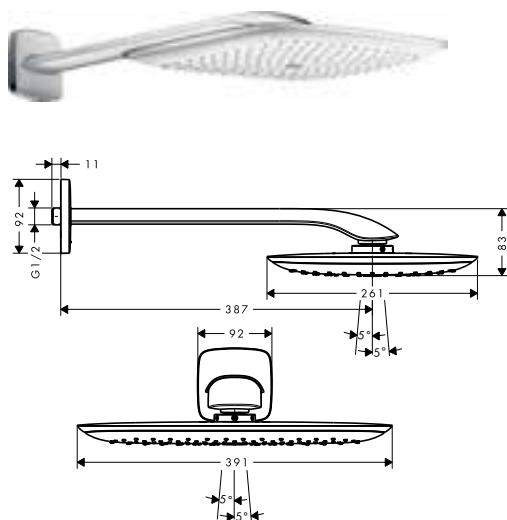

PuraVida Overhead shower 400 1jet with shower arm

Chrome

27437000

White/Chrome

27437400

- consists of: overhead shower, shower arm
- spray type: RainAir
- shower head size: 390 x 260 mm
- shower arm length: 390 mm
- flow rate RainAir spray (at 3 bar): 21 l/min
- spray disc surface in two variants: chrome or white
- material spray disc: metal
- installation: wall
- connection thread G 1/2
- connection dimension: DN15

Optional parts:

- **PuraVida** Thermostat for concealed installation with shut-off/ diverter valve

Chrome

15771000

White/Chrome

15771400