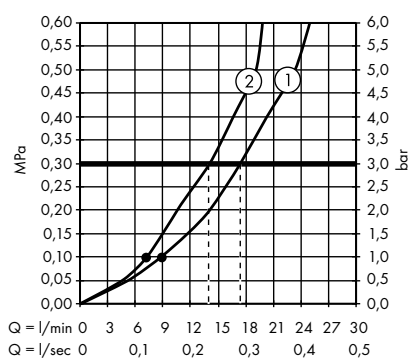

Croma Showerpipe 160 1jet with thermostat
27135000

1. Overhead shower
2. Hand shower