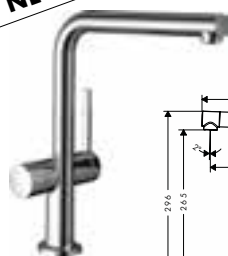

NEW

Talis M54 Single lever kitchen mixer 270, device shut-off valve, 1jet

Chrome	72827000
Matt Black	72827670
Stainless Steel Finish	72827800

- ComfortZone 270
- swivel range adjustable in 4 steps 60°, 110°, 150° or 360°
- laminar spray
- with integrated shut-off valve
- connection dimension: DN15
- maximum flow rate at 3 bar: 8 l/min
- ceramic cartridge
- connection type: G 3/8 connections
- suitable for continuous flow water heaters