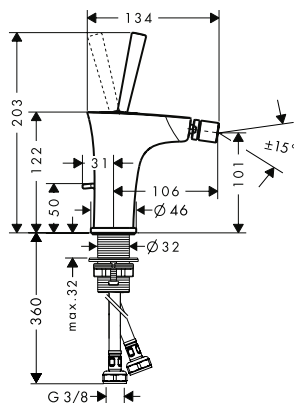

Single lever bidet mixer with pop-up waste set

Chrome 15270000
White/Chrome 15270400

- consists of: single lever bidet mixer, waste set
- projection 106 mm
- ball-pivot joint
- laminar spray
- flow rate at 3 bar: 7.2 l/min
- joystick ceramic cartridge
- suitable for continuous flow water heaters
- material waste set: metal
- connection dimension: DN15