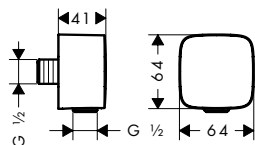

Wall outlet with non-return valve

- non-return valve
- installation: wall

Chrome 26457000
NEW Brushed Bronze 26457140
NEW Brushed Black 26457340
Chrome
NEW Matt Black 26457670
NEW Matt White 26457700
NEW Polished Gold Optic 26457990