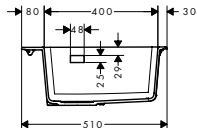

Optional parts:

· F15 Cutting board walnut		40960000
· F16 Cutting board oak		40961000
· F14 Multifunctional strainer	Matt Black	40963000