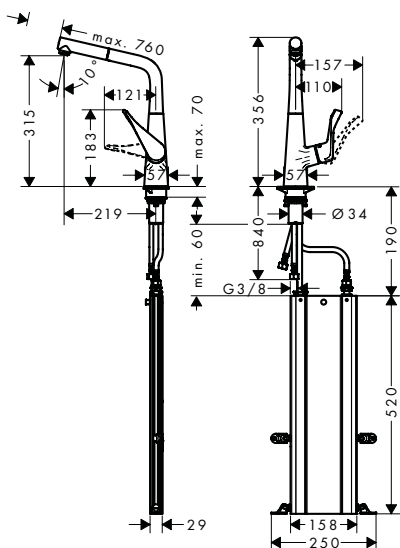

Metris M71 Single lever kitchen mixer 320, pull-out spout, 1 jet, sBox

Chrome 73812000
Stainless Steel Finish 73812800

- consists of: single lever kitchen mixer, hose box
- ComfortZone 320
- swivel range adjustable in 2 steps to 110° or 150°
- laminar spray
- MagFit magnetic shower support
- connection dimension: DN15
- maximum flow rate at 3 bar: 10 l/min
- ceramic cartridge
- connection type: G 3/8 connections
- integrated non-return valve
- suitable for continuous flow water heaters
- sBox for quiet, smooth and protected hose guidance in the cabinet, under the countertop, with extension length up to 76 cm
- significantly reduced splashing by soft start of the water flow

Alternative products:

· **Metris M71** Single lever kitchen mixer 320, Eco, pull-out spout, 1 jet, sBox Chrome 73828000

Metris M71 Single lever kitchen mixer 320, 1 jet

Chrome 14822000
Stainless Steel Finish 14822800

- ComfortZone 320
- swivel range adjustable in 3 steps 110°, 150° or 360°
- laminar spray
- connection dimension: DN15
- maximum flow rate at 3 bar: 13 l/min
- ceramic cartridge
- connection type: G 3/8 connections
- suitable for continuous flow water heaters
- significantly reduced splashing by soft start of the water flow