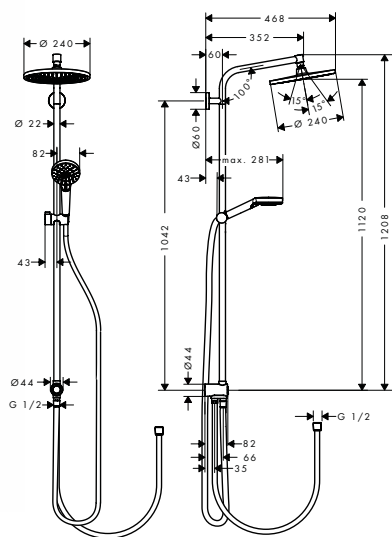

Optional parts:

- Wall bar spacer for Croma 100 Showerpipe

Chrome

95239000