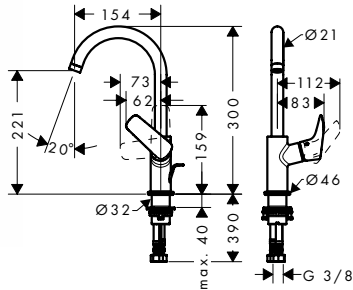

Single lever basin mixer 210 with swivel spout and pop-up waste set

- consists of: single lever basin mixer, waste set
- ComfortZone 210
- projection 154 mm
- swivel range 120°
- normal spray
- flow rate at 3 bar: 5 l/min
- ceramic cartridge
- temperature limitation adjustable
- suitable for continuous flow water heaters
- pop-up waste set G 1 1/4
- material waste set: synthetic
- connection type: G 3/8 connections
- connection dimension: DN15
- handle position on the side: bottom-side at the base body (not suitable for wash bowls)

Chrome

71130000

Alternative products:

- Single lever basin mixer 210 with swivel spout without waste set

Chrome

71131000