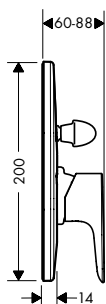

Single lever bath mixer for concealed installation

Chrome

71746000

- connection type: basic set
- ceramic cartridge
- temperature limitation adjustable
- diverter with automatic resetting

Required parts:

- Basic set for single lever bath mixer for concealed installation

31741180