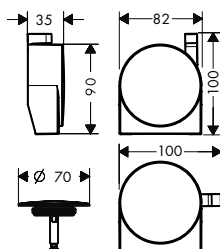

Exafill S Finish set bath filler, waste and overflow set

- consists of: cover, security plug
- TÜV certified
- suitable for standard and special bath tubs
- wide flood jet
- jet former can be adjusted by 30°
- flow rate 19 l/min

Required parts:

- **Exafill S** Basic set bath filler, waste and overflow set for standard bath tubs
- **Exafill S** Basic set bath filler, waste and overflow set for special bath tubs

Optional parts:

- Flexible connection tube 80 cm

Chrome

58117000

Brushed Bronze

58117140

Brushed Black

58117340

Chrome

Matt Black

58117670

Matt White

58117700

Brushed Nickel

58117820

Polished Gold Optic

58117990