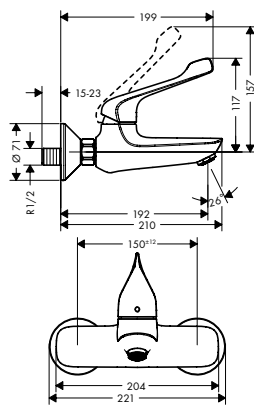

Single lever basin mixer
for exposed installation
with extra long handle

- larger print for greater clarity
- with extra long barrier-free handle
- projection 192 mm
- centre distance: 150 ± 12 mm
- normal spray
- flow rate at 3 bar: 5 l/min
- ceramic cartridge
- temperature limitation adjustable
- with noise reduction
- suitable for continuous flow water heaters
- connection type: s-shaped connections
- connection dimension: DN15

Chrome

71923000