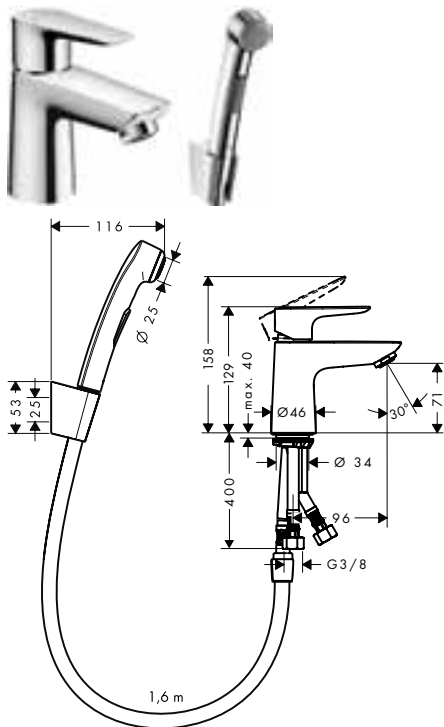

finish

code no.

Single lever basin mixer with bidette hand shower and shower hose 160 cm

Chrome

71729000

- consists of: single lever basin mixer, bidette hand shower, shower holder, shower hose, waste set
- flow rate at 3 bar: 5 l/ min
- ceramic cartridge
- temperature limitation adjustable
- suitable for continuous flow water heaters
- push-open waste set G 1 1/4
- material waste set: metal
- connection type: G 3/8 connections
- connection dimension: DN15