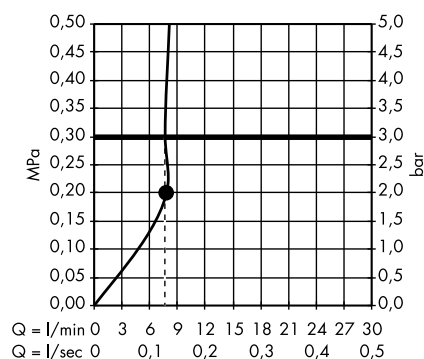

Raindance E Overhead shower 240 l jet
EcoSmart 9 l/min with shower arm
27375000