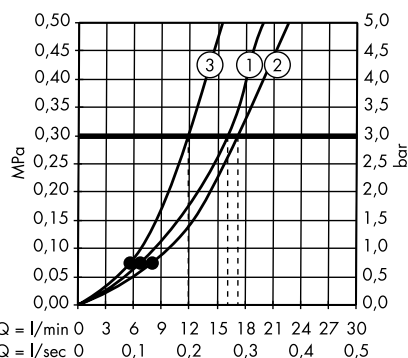

Raindance Classic Hand shower 100 3jet
28548000, 28548090

1. RainAir
2. WhirlAir
3. BalanceAir