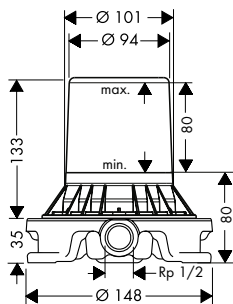

Basic set for mixers floor-standing

10452180

- for mounting on unfinished floor
- suitable for single lever bath mixer, single lever basin mixer and bath spout floor-standing
- connection dimension: DN15

Optional parts:

- Sealing foil for basic set bath mixer floor-standing

96441000