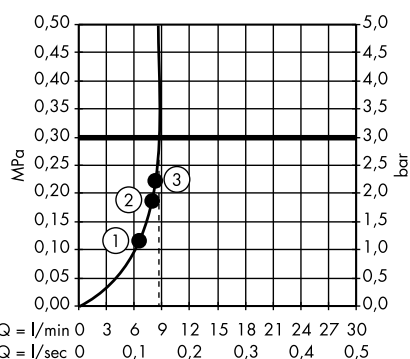

The consumption was measured in combination with the appropriate fittings (thermostat/mixer/in-wall valve) to reflect actual application in practice.

Raindance Select S Hand shower 150 3jet
EcoSmart 9 l/min
28588000, 28588400