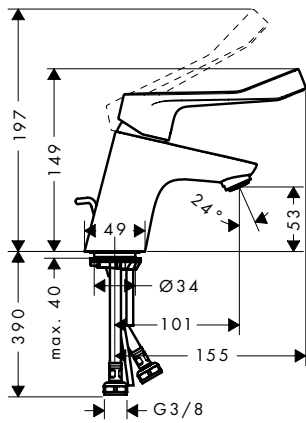

Chrome

31738000

finish

code no.

Single lever basin mixer 70 with extra long handle and pop-up waste set

Chrome

31910000

- consists of: single lever basin mixer, waste set
- ComfortZone 70
- larger print for greater clarity
- with extra long barrier-free handle
- projection 101 mm
- laminar spray
- flow rate at 3 bar: 5 l/min
- ceramic cartridge
- temperature limitation adjustable
- suitable for continuous flow water heaters
- pop-up waste set G 1¼
- material waste set: metal
- connection type: G ¾ connections
- connection dimension: DN15