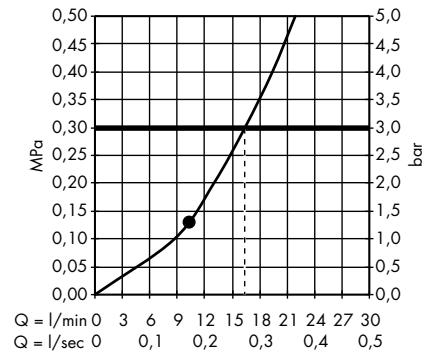

Raindance E Overhead shower 360 1jet with shower arm 24 cm
27371000

Raindance E Overhead shower 360 1jet with shower arm 39 cm
27376000

Raindance E Overhead shower 360 1jet EcoSmart 9 l/min with shower arm
26605000