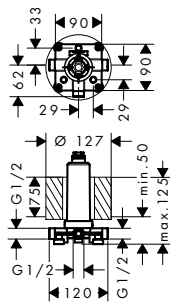

Rainmaker Select Basic set for overhead shower with ceiling connector

24010180

Optional parts:

- **Rainmaker Select** Overhead shower 460 1jet EcoSmart 9 l/min with ceiling connector
- **Rainmaker Select** Overhead shower 460 1jet with ceiling connector
- **Rainmaker Select** Overhead shower 460 2jet EcoSmart 9 l/min with ceiling connector
- **Rainmaker Select** Overhead shower 460 2jet with ceiling connector
- **Rainmaker Select** Overhead shower 460 3jet with ceiling connector
- **Rainmaker Select** Overhead shower 460 3jet EcoSmart 9 l/min with ceiling connector

White/Chrome
White/Chrome
Black/Chrome
White/Chrome
White/Chrome
Black/Chrome
White/Chrome

24012400
24002400
24002600
24014400
24004400
24004600
24006400
24006600
24016400