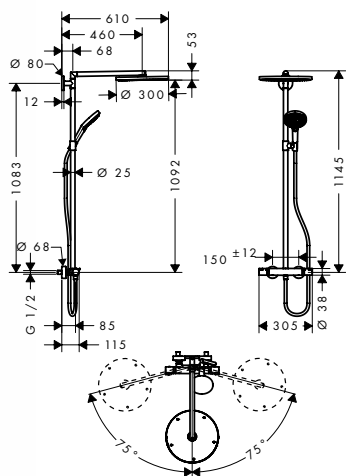

Raindance S Showerpipes

Raindance S Showerpipe 300 1jet with thermostat

- consists of: overhead shower, hand shower, shower thermostat, shower hose, slider
- overhead shower Raindance S 300 Air
- shower head size: 300 mm
- spray type: RainAir
- height-adjustable hand shower holder
- rising pipe can be shortened in height
- shower arm length: 460 mm
- swivel shower arm
- maximum flow rate at 3 bar: 16 l/min
- operating pressure: min. 2 bar/ max. 10 bar
- thermostat Ecostat Comfort
- safety lock at 40° C
- adjustable hot water limitation
- outlets controlled via turning handle
- suitable for continuous flow water heaters
- installation type: exposed installation
- connection dimension DN15
- connection thread G 1/2
- centre distance 150 ± 12 mm

Chrome

27114000

Consisting of:

- **Isiflex** Shower hose 160 cm (# 28276XXX)
- **Raindance Select S** Hand shower 120 3jet (# 26530XXX)

Optional parts:

- Wall bar spacer

Chrome

98681000