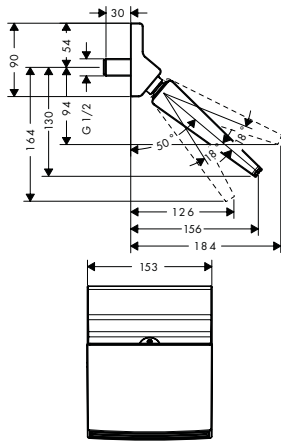

Raindance Rainfall Overhead shower 150 1jet

Chrome

26442000

- spray type: wide flood jet
- shower head size: 150 mm
- ball-joint: overhead shower angle adjustable
- flow rate RainFlow spray (at 3 bar): 18 l/min
- installation: wall
- connection thread G 1/2
- connection dimension: DN15

Optional parts:

- **ShowerSelect** Thermostat for concealed installation for 1 function

Chrome

15762000