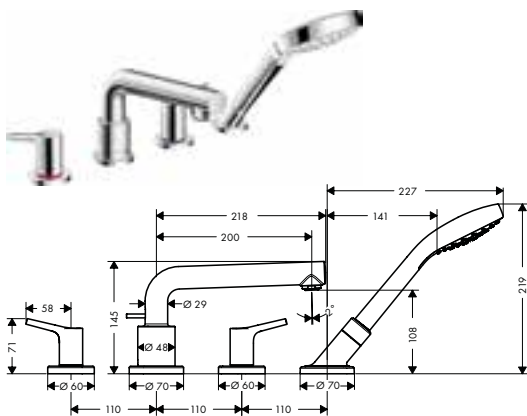

4-hole rim mounted bath mixer with Secuflex

Chrome

72418000

- consists of: 4-hole rim mounted bath mixer, hand shower, shower holder
- projection 200 mm
- connection type: basic set
- spray type mixer: normal spray
- spray type hand shower: Rain
- maximum pull-out length of hand shower: 1.10 m
- flow rate at 3 bar: 22 l/min
- ceramic valves hot/ cold 90°
- min. operating pressure: 1 bar
- max. operating pressure: 10 bar
- non-return valve
- connection dimension: DN15

Consisting of:

- Hand shower 1jet (# 26804400)

Required parts:

- Basic set for 4-hole rim mounted bath mixer

13444180