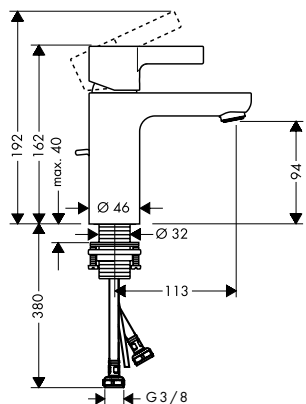

Shower

Accessories

* as an example

Basin

Single lever basin mixer 100 with pop-up waste set

- consists of: single lever basin mixer, waste set
- ComfortZone 100
- projection 113 mm
- normal spray
- flow rate at 3 bar: 5 l/ min
- ceramic cartridge
- temperature limitation adjustable
- suitable for continuous flow water heaters
- pop-up waste set G 1 1/4
- material waste set: metal
- connection type: G 3/8 connections
- connection dimension: DN15