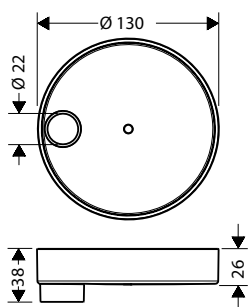

Casetta Soap dish S Puro

Chrome 28679000

- for shower bars with Ø 22 mm
- material: plastic
- removable