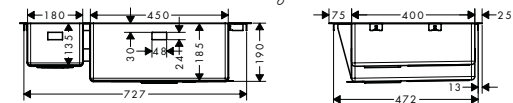

finish

code no.

S711-F655 Built-in sink 180/450

Stainless Steel

43309800

- cut-out dimensions: 735 x 480 mm
- material: stainless steel
- number of bowls: 1 main bowl and 1 additional bowl
- predrilled tap hole
- sink depth: 190 mm
- depth half sink: 135 mm
- cabinet size: 80 cm
- type of installation: flat on the countertop (self-rimming) or flush-mount installation
- position overflow: on the right side of the main bowl
- tap ledge reinforcing for a tight and stable seating of the kitchen mixer
- corner radius: 10 mm
- waste set not included - please order one waste set from the required parts

Required parts:

- D15-10 Manual waste and overflow set for double bowl

Stainless Steel

43922800

Optional parts:

- F15 Cutting board walnut
- F16 Cutting board oak
- F17 Mobile drainboard
- F14 Multifunctional strainer

Stainless Steel
Matt Black

40960000
40961000
40962800
40963000