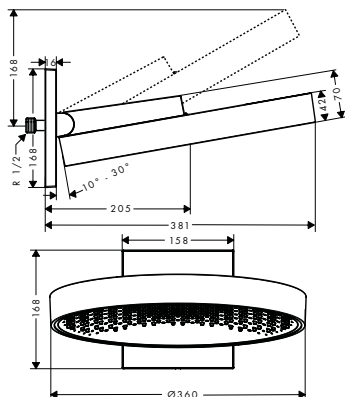

Chrome	26226000
Matt White	26226700

Rainfinity Overhead shower 360 1jet

- spray type: PowderRain
- shower head size: 360 mm
- ball-joint: overhead shower angle (2 x 5°) adjustable
- maximum flow rate at 3 bar: 23.6 l/min
- flow rate PowderRain spray (at 0.3 bar): 23 l/min
- spray disc surface: graphite
- material spray disc: aluminium
- overhead shower removable for cleaning
- frame: metal
- installation: ceiling or wall
- connection thread G 1/2
- connection dimension: DN15

Chrome	26231000
Brushed Bronze*	26231140
Brushed Black	26231340
Chrome*	
Matt Black*	26231670
Matt White	26231700
Polished Gold	26231990
Optic*	

* available from January 2021

Alternative sizes:

- Rainfinity Overhead shower 250 1jet

Chrome	26228000
Brushed Bronze*	26228140
Brushed Black	26228340
Chrome*	
Matt Black*	26228670
Matt White	26228700
Polished Gold	26228990
Optic*	

Optional parts:

- Shower arm square 38.9 cm
- Ceiling connector S 10 cm
- Ceiling connector S 30 cm

Chrome	27694000
Brushed Bronze*	27694140
Brushed Black	27694340
Chrome*	
Matt Black*	27694670
Matt White	27694700
Polished Gold	27694990
Optic*	
Chrome	27393000
Brushed Bronze	27393140
Brushed Black	27393340
Chrome	
Matt Black	27393670
Matt White	27393700
Polished Gold Optic	27393990
Chrome	27389000
Brushed Bronze	27389140
Brushed Black	27389340
Chrome	
Matt Black	27389670
Matt White	27389700
Polished Gold Optic	27389990