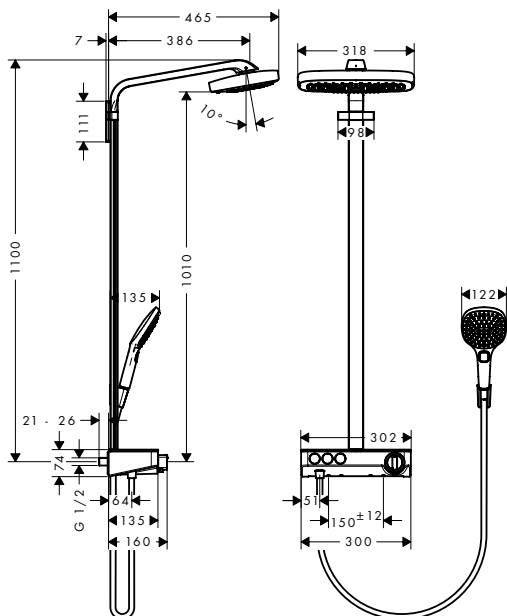

Optional parts:

- S-connections adapter G 3/4 for renovation Chrome 02026000