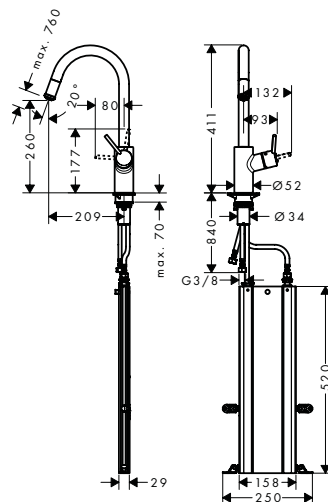

Talis M52 Single lever kitchen mixer 260, installation in front of a window, pull-out spout, 1 jet, sBox

Chrome

73864000

Stainless Steel Finish 73864800

- consists of: single lever kitchen mixer, hose box
- ComfortZone 260
- swivel range 150°
- installation in front of the window, can be laid flat, base height 70 mm
- normal spray
- MagFit magnetic shower support
- connection dimension: DN15
- maximum flow rate at 3 bar: 9 l/min
- ceramic cartridge
- connection type: G 3/8 connections
- integrated non-return valve
- suitable for continuous flow water heaters
- sBox for quiet, smooth and protected hose guidance in the cabinet, under the countertop, with extension length up to 76 cm

Alternative products:

· **Talis M52** Single lever kitchen mixer 260, Eco, pull-out spout, 1 jet, sBox

Chrome

73878000