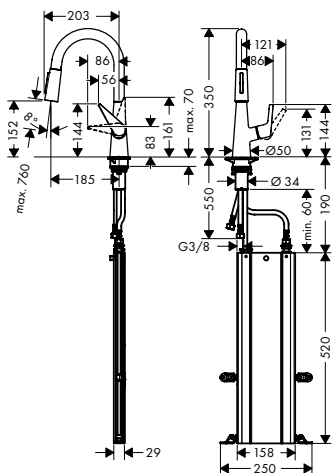

finish

code no.

Talis M51 Single lever kitchen mixer 160, pull-out spray, 2jet, sBox

Chrome 73850000
Stainless Steel Finish 73850800

- consists of: single lever kitchen mixer, hose box
- ComfortZone 160
- swivel range adjustable in 2 steps to 110° or 150°
- laminar spray and shower spray
- lockable shower spray, spray returns through pressing spray diverter
- MagFit magnetic shower support
- connection dimension: DN15
- maximum flow rate at 3 bar: 8 l/min
- ceramic cartridge
- connection type: G 3/8 connections
- integrated non-return valve
- suitable for continuous flow water heaters
- sBox for quiet, smooth and protected hose guidance in the cabinet, under the countertop, with extension length up to 76 cm