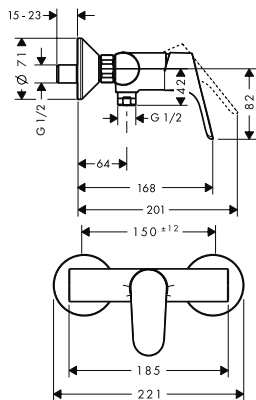

Shower

Single lever shower mixer for exposed installation

- 1 function
- connection type: s-shaped connections
- centre distance: 150 ± 12 mm
- flow rate of hand shower at 3 bar: 15 l/min
- ceramic cartridge
- min. operating pressure: 1 bar
- max. operating pressure: 10 bar
- temperature limitation adjustable
- non-return valve
- with silencer
- hose connection DN15
- connection dimension: DN15

finish

code no.

Chrome

31960000

Alternative products:

- Single lever shower mixer for exposed installation with 2 flow rates

Chrome

31968000