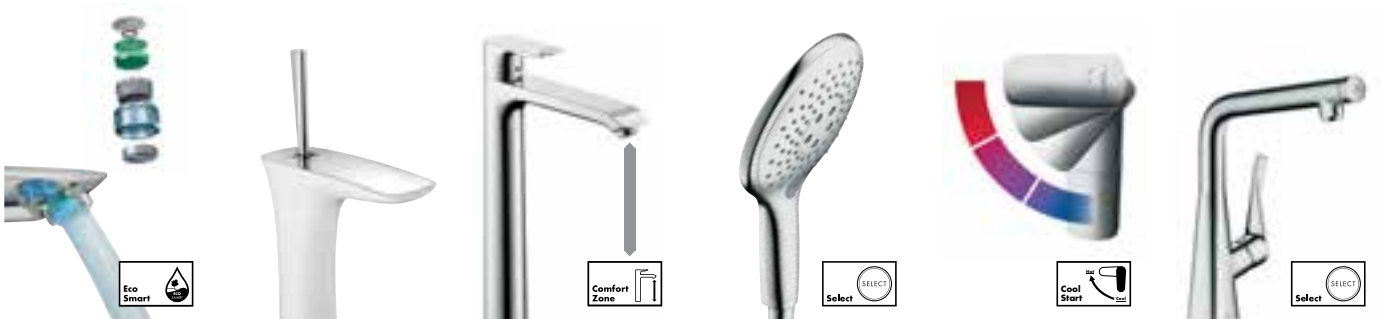

1968

Selecta

The world's first glass finish hand shower with adjustable spray modes.

1974

Tribel

First design award winning hand shower in many colours and with three spray types.

1981

ALLEGROH

The first mixer with the new lever handle, swivel spout and innovative ball mix technique.

1981

ALLEGROH

The first single lever kitchen tap with pull-out spray.

2007

EcoSmart

EcoSmart taps and showers consume up to 60% less water than conventional products. Climate protection starts in the bathroom.