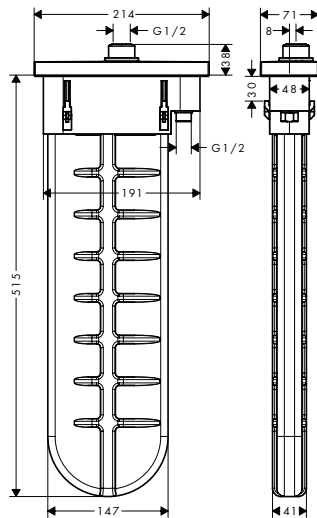

sBox Finish set square

- consists of: hose box, shower hose, escutcheon
- suitable for rim or tile mounted installation
- 1 function
- sBox for quiet, smooth and protected hose guidance
- flow rate at 3 bar: 9.5 l/min
- no additional maintenance opening required
- bath rim width at least 100 mm
- clamping range: 0 - 30 mm
- connection dimension: DN15
- maximum pull-out length of hand shower 1.45 m
- removable for service at any time
- protected against backflow for domestic use (according to DIN EN1717)

Alternative products:

- **sBox Finish set oval**

Required parts:

- **sBox Rim and tile mounted bath basic set**

Optional parts:

- **sBox** Installation plate for tile mounted installation
- **sBox** Mounting angle set for installation plate for tile mounted installation
- Rim mounted adapter 25°

finish	code no.
Chrome	28010000
Brushed Bronze	28010140
Brushed Black	28010340
Chrome	
Matt Black	28010670
Matt White	28010700
Polished Gold Optic	28010990

Chrome	28020000
	13560180
	28016000
	28021000
Chrome	28071000