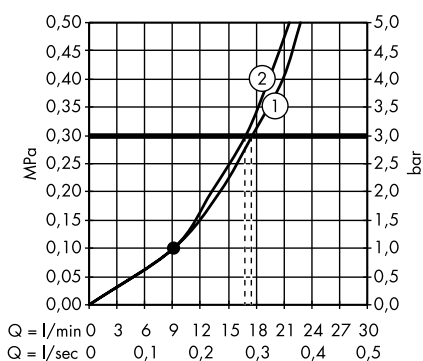

1. Rain
2. RainAir

Raindance Select S Overhead shower
240 2jet with ceiling connector
26467000, 26467400