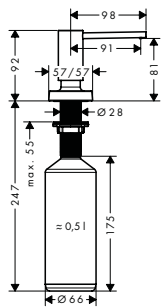

Kitchen mixers

Kitchen accessories

A71 soap-/ lotion dispenser

- suitable for matched design to selected kitchen mixers
- projection 91 mm
- material: durable metal construction
- non-corroding outlet pipe
- filling capacity 500 ml
- dosage 2 ml
- easy to fill up from the top
- for installation in worktops up to 55 mm
- easy and save installation without tools needed
- mounting hole with 28 - 35 mm diameter needed

	finish	code no.
NEW	Chrome	40468000
	Matt Black	40468670
	Stainless Steel Finish	40468800