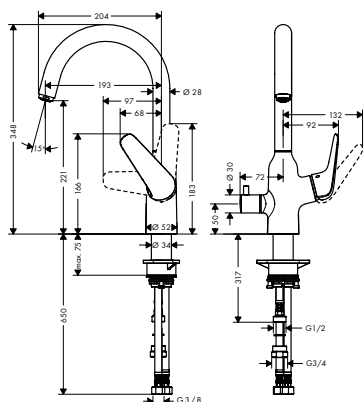

Focus M42 Single lever kitchen mixer 220, device shut-off valve, 1 jet

Chrome 71803000

- ComfortZone 220
- swivel range adjustable in 2 steps 110° or 360°
- normal spray
- with integrated shut-off valve
- connection dimension: DN15
- maximum flow rate at 3 bar: 10 l/min
- ceramic cartridge
- connection type: G 3/8 connections
- suitable for continuous flow water heaters