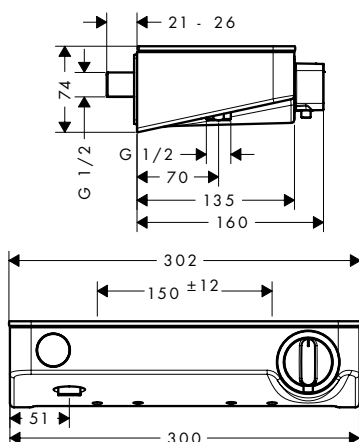

ShowerTablet Select Shower thermostat 300 for exposed installation

- 1 function
- centre distance: 150 ± 12 mm
- CoolContact thermostat: Prevents the housing from heating up, making showering even safer
- maximum flow rate at 3 bar: 14 l/min
- flow rate hand shower connection at 3 bar: 14 l/min
- thermostat cartridge, Select valve
- min. operating pressure: 1 bar
- max. operating pressure: 10 bar
- safety lock at 40° C
- temperature limitation adjustable
- with isolated water conduction
- non-return valve
- with silencer
- material handles: metal
- shelf made of safety glass
- surface of the shelf at color variant -000 = mirror glass, at color variant -400 = white glass
- in case of installation on existing G 3/4 connections, adaptor # 02026000 must be used
- connection type: G 1/2
- connection dimension: DN15
- dirt filter included
- Thermostat is delivered with button hand shower

Chrome
White/Chrome

13171000
13171400

Consisting of:

- S-Union Set (# 95772000)

Optional parts:

- S-connections adapter G 3/4 for renovation Chrome

02026000