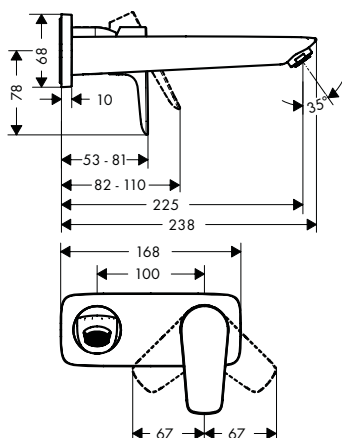

Single lever basin mixer for concealed installation wall-mounted with spout 22.5 cm

- consists of: single lever basin mixer for concealed installation wall-mounted, waste set
- projection 225 mm
- normal spray
- flow rate at 3 bar: 5 l/ min
- ceramic cartridge
- temperature limitation adjustable
- suitable for continuous flow water heaters
- non-closing waste set
- material waste set: metal
- connection type: basic set
- connection dimension: DN15
- handle can be positioned on the right or left, depends on the basic set installation

Chrome	71734000
Brushed Bronze	71734140
Brushed Black	71734340
Chrome	
Matt Black	71734670
Matt White	71734700
Polished Gold Optic	71734990

Alternative sizes:

- Single lever basin mixer for concealed installation wall-mounted with spout 16.5 cm

Chrome	71732000

Required parts:

- Basic set for single lever basin mixer for concealed installation wall-mounted

	13622180