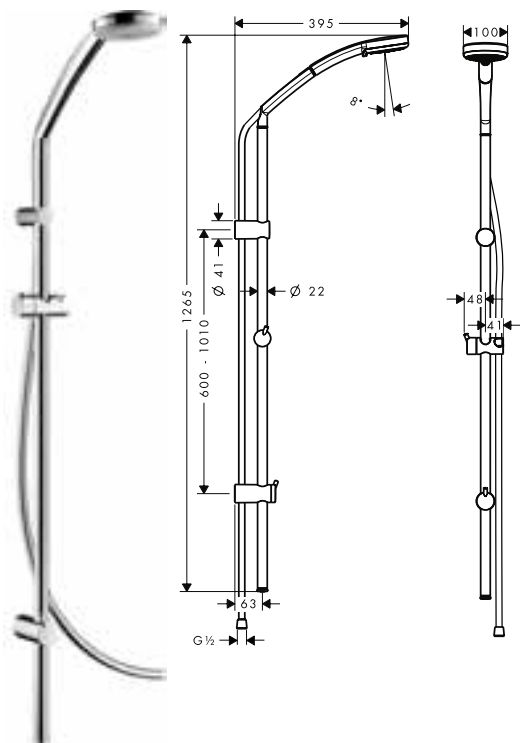

finish

code no.

Croma 100 Shower set Multi with shower bar Unica'Reno Lift 105 cm

Chrome

27791000

- consists of: hand shower, shower bar, shower hose, slider
- shower head size: 100 mm
- spray type: Rain, Massage spray, MonoRain
- spray type adjustment by turning spray disc
- pivot connector prevent hose from tangling
- 90° position adjustable slider, pivots left and right, up and down
- maximum flow rate at 3 bar: 19 l/min
- wall supports of plastic

Consisting of:

- **Croma 100** Hand shower Multi (# 28536XXX)
- **Isiflex** Shower hose 200 cm (# 28274000)