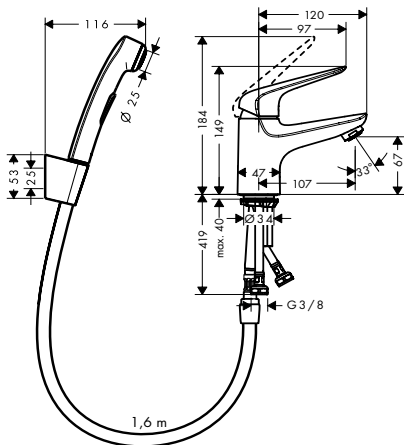

Bidet

Single lever bidet mixer 70
with pop-up waste set

finish

Chrome

code no.

71142000

- consists of: single lever bidet mixer, waste set
- projection 139 mm
- aerator with ball pivot
- normal spray
- flow rate at 3 bar: 7.2 l/min
- ceramic cartridge
- temperature limitation adjustable
- suitable for continuous flow water heaters
- material waste set: metal
- connection dimension: DN15

Single lever basin mixer 70
with bidette hand shower
and shower hose 160 cm

Chrome

71144000

- consists of: single lever basin mixer, bidette hand shower, shower holder, shower hose
- ComfortZone 70
- projection 107 mm
- flow rate at 3 bar: 6.5 l/min
- ceramic cartridge
- temperature limitation adjustable
- suitable for continuous flow water heaters
- connection type: G 3/8 connections
- connection dimension: DN15

Consisting of:

- Single lever basin mixer 70 without waste set (# 71021000)
- Bidette hand shower 1 jet with shower holder and pressure shower hose 160 cm (# 32128000)

Bidet set with vertical spray

Chrome

71145000

- consists of: Bidet mixer, vertical spray
- ceramic cartridge
- vertical spray and diverter
- integrated non-return valve
- efficient from 0.05 MPa onwards
- connection dimension: DN15