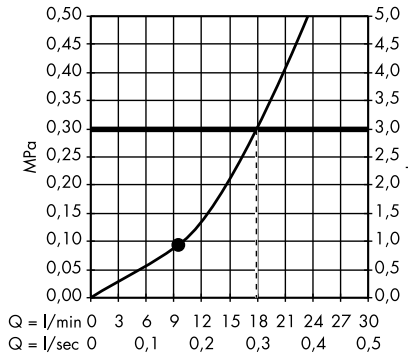

Raindance S Overhead shower 240 ljet with ceiling connector
27477000