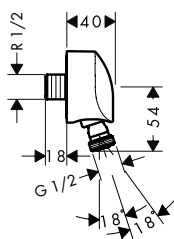

Modern style Fixfit wall outlets

FixFit Wall outlet E
with non-return valve and pivot
joint

- shower hose connection with ball joint
- plastic connection angle with metal ball joint
- non-return valve
- installation: wall

finish

code no.

Chrome

27505000