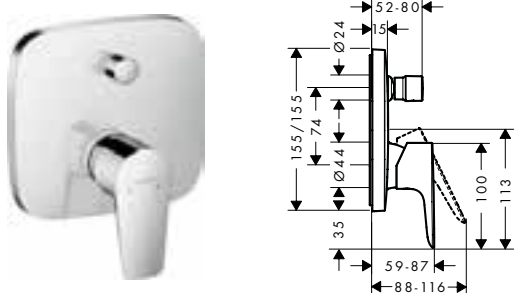

Single lever bath mixer for concealed installation

Chrome

71745000

Brushed Bronze

71745140

Brushed Black

71745340

Chrome

Matt Black

71745670

Matt White

71745700

Polished Gold Optic

71745990

Alternative products:

- Single lever bath mixer for concealed installation with integrated security combination according to EN1717

Chrome

71474000

Brushed Bronze

71474140

Brushed Black

71474340

Chrome

Matt Black

71474670

Matt White

71474700

Polished Gold Optic

71474990

Required parts:

- Basic set iBox universal

01800180