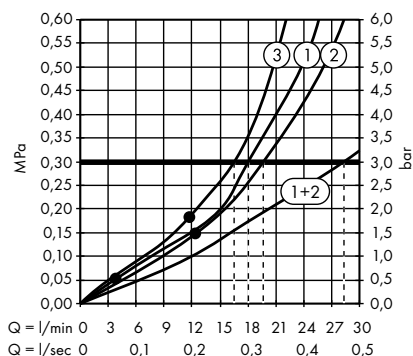

1. Intense PowderRain
2. PowderRain
3. RainStream

Rainmaker Select Overhead shower 580
3jet
24001400, 24001600