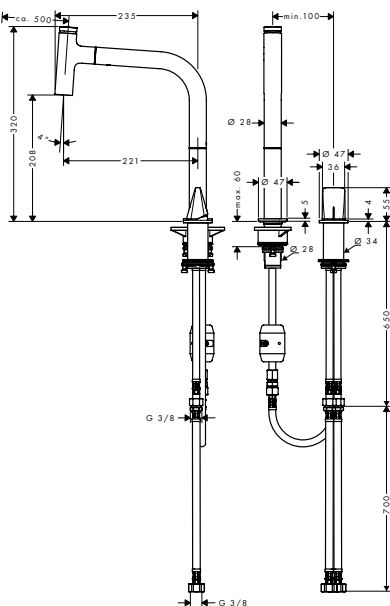

Metris Select M71 2-hole single lever kitchen mixer 200, pull-out spray, 2jet

Chrome 73819000
Stainless Steel Finish 73819800

- ComfortZone 200
- swivel range adjustable in 2 steps to 110° or 150°
- flexible position of faucet controls, 2 tap holes with Ø 35 mm required
- laminar spray and shower spray
- lockable shower spray, spray returns through pressing spray diverter and spray returns automatically through handle closing
- Select button for a comfortable start/stop of the water flow
- MagFit magnetic shower support
- quick connect hose
- connection dimension: DN15
- maximum flow rate at 3 bar: 6.8 l/min
- ceramic cartridge
- connection type: G 3/8 connections
- integrated non-return valve
- suitable for continuous flow water heaters