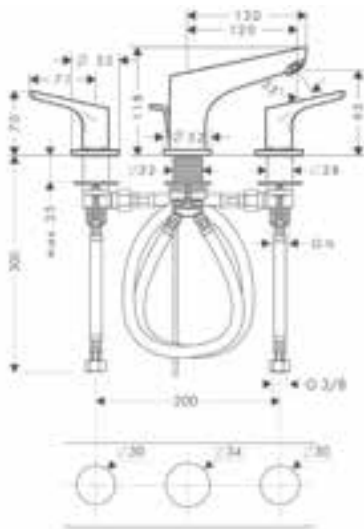

3-hole basin mixer 100 with pop-up waste set

Chrome

31937000

- consists of: 3-hole basin mixer, waste set
- ComfortZone 100
- flow rate at 3 bar: 5 l/min
- ceramic valves hot/ cold 90°
- suitable for continuous flow water heaters
- pop-up waste set G 1 1/4
- material waste set: metal
- connection type: G 3/8 connections
- connection dimension: DN15