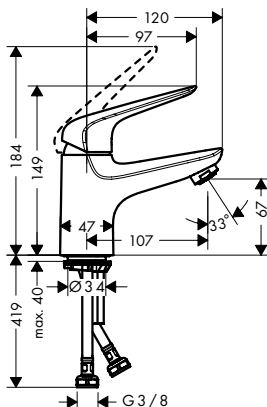

LowFlow - Novus

Single lever basin mixer 70
LowFlow with push-open waste set

- consists of: single lever basin mixer, waste set
- ComfortZone 70
- projection 107 mm
- normal spray
- flow rate at 3 bar: 3.5 l/ min
- ceramic cartridge
- temperature limitation adjustable
- suitable for continuous flow water heaters
- push-open waste set G 1 1/4
- material waste set: synthetic
- connection type: G 3/8 connections
- connection dimension: DN15

Chrome

71024000

HILTI 2020 © 2018
HILTI