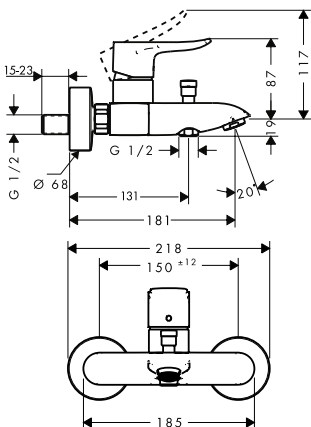

Single lever bath mixer for exposed installation

Chrome

31480000

- projection 123 - 130.5 mm
- connection type: s-shaped connections
- centre distance: 150 ± 12 mm
- spray type mixer: normal spray
- flow rate for bath spout at 3 bar: 21 l/min
- flow rate of hand shower at 3 bar: 8 l/min
- ceramic cartridge
- min. operating pressure: 1 bar
- max. operating pressure: 10 bar
- temperature limitation adjustable
- diverter with automatic resetting
- intrinsically safe against backflow
- with silencer
- suitable for continuous flow water heaters
- connection dimension: DN15