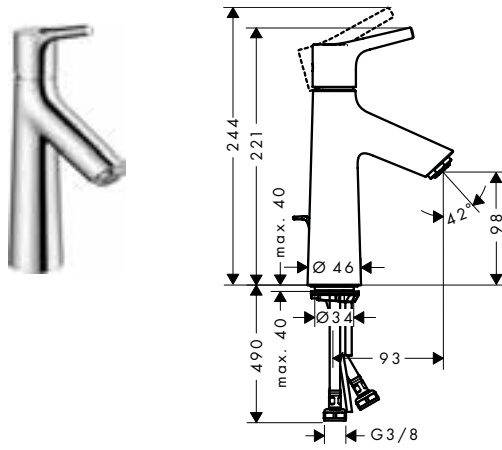

Chrome

72013000

Alternative products:

- | | | |
|---|--------|----------|
| · Single lever basin mixer 80 CoolStart without waste set | Chrome | 72014000 |
|---|--------|----------|

finish

code no.

Single lever basin mixer 100 with pop-up waste set