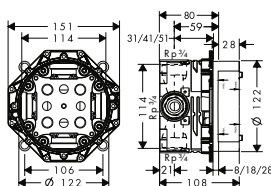

Required parts:

- Basic set iBox universal 01800180

Optional parts:

- **ShowerSelect** Extension element Chrome 13593000
- Extension iBox universal basic set 2.5 cm 13595000

Basic set iBox universal

01800180