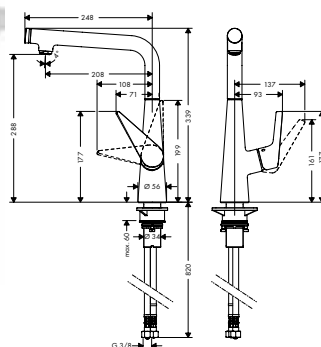

Talis Select M51 Single lever kitchen mixer 300, 1jet

- ComfortZone 300
- swivel range adjustable in 3 steps 110°, 150° or 360°
- normal spray
- Select button for a comfortable start/stop of the water flow
- connection dimension: DN15
- maximum flow rate at 3 bar: 8 l/min
- ceramic cartridge
- connection type: G 3/8 connections
- integrated non-return valve
- suitable for continuous flow water heaters

Chrome 72820000
Stainless Steel Finish 72820800

Alternative products:

- **Talis Select M51** Single lever kitchen mixer 300, Eco, 1jet

Chrome 72825000