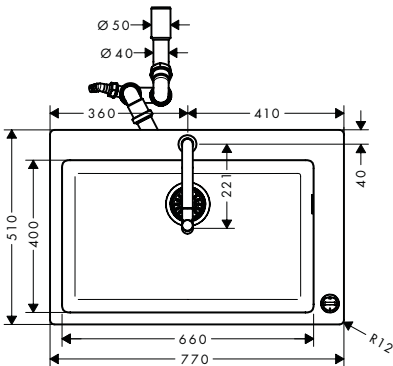

Optional parts:

- F15 Cutting board walnut
- F16 Cutting board oak
- F17 Mobile drainboard
- F14 Multifunctional strainer

40960000

40961000

Stainless Steel

40962800

Matt Black

40963000