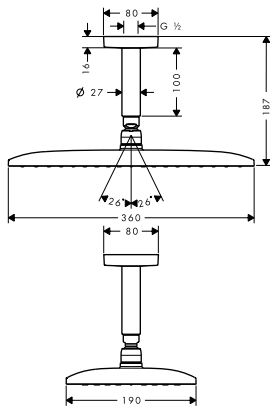

Raindance E Overhead shower Chrome
360 1jet with ceiling connector

27381000

- consists of: overhead shower, ceiling connector
- spray type: RainAir
- shower head size: 360 x 190 mm
- ball-joint: overhead shower angle adjustable
- flow rate RainAir spray (at 3 bar): 16 l/min
- material spray disc: metal
- spray disc removable for cleaning
- brass ceiling connector
- ceiling connection length: 100 mm
- installation: ceiling
- connection thread G 1/2
- connection dimension: DN15

Water saving EcoSmart version:

- **Raindance E** Overhead shower 360 1jet Chrome 26604000
- EcoSmart 9 l/min with ceiling connector