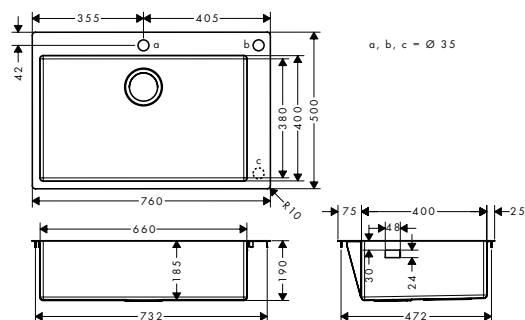

S712-F660 Built-in sink 660

Stainless Steel

43308800

- cut-out dimensions: 740 x 480 mm
- material: stainless steel
- number of bowls: 1 main bowl
- tap hole and hole for pop-up waste control are pre-drilled
- sink depth: 190 mm
- cabinet size: 80 cm
- type of installation: flat on the countertop (self-rimming) or flush-mount installation
- position overflow: on the right side of the bowl
- tap ledge reinforcing for a tight and stable seating of the kitchen mixer
- corner radius: 10 mm
- waste set not included - please order one waste set from the required parts

Required parts:

- D14-11 Automatic waste and overflow set for single bowl

Stainless Steel

43931800

Optional parts:

- F15 Cutting board walnut
- F16 Cutting board oak
- F17 Mobile drainboard
- F14 Multifunctional strainer

Stainless Steel

40960000

40961000

Matt Black

40962800

40963000