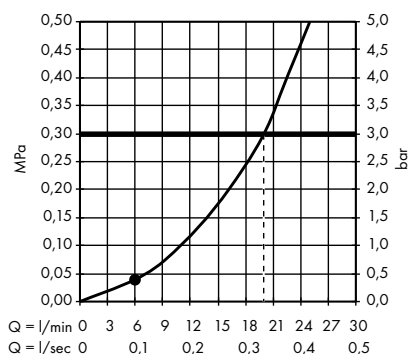

The consumption was measured in combination with the appropriate fittings (thermostat/mixer/in-wall valve) to reflect actual application in practice.

Crometta Overhead shower 160 ljet
26577000, 26577400