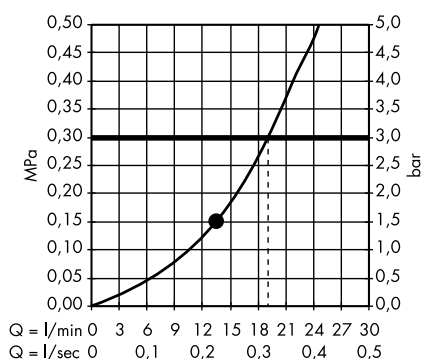

Raindance Classic Overhead shower 240
1jet with ceiling connector
27405000, 27405090

Croma E Overhead shower 280 1jet
26257000

Croma E Overhead shower 280 1jet
EcoSmart
26258000

Croma Overhead shower 280 1jet
26220000, 26220140, 26220340,
26220670, 26220700, 26220990