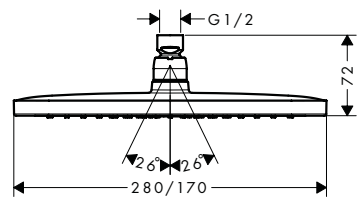

Overhead showers

Croma E

Croma E Overhead shower 280 1jet

- spray type: RainAir
- shower head size: 280 x 170 mm
- ball-joint: overhead shower angle adjustable
- maximum flow rate at 3 bar: 18.3 l/min
- flow rate RainAir spray (at 3 bar): 18 l/min
- material spray disc: metal
- spray disc removable for cleaning
- installation: ceiling or wall
- connection thread G 1/2
- connection dimension: DN15

finish

code no.

Chrome

26257000

Water saving EcoSmart version:

- **Croma E** Overhead shower 280 1jet EcoSmart

Chrome

26258000

Optional parts:

- Ceiling connector E 30 cm
- Ceiling connector E 10 cm
- Shower arm E 38.9 cm

Chrome

27388000

Chrome

27467000

Chrome

27446000