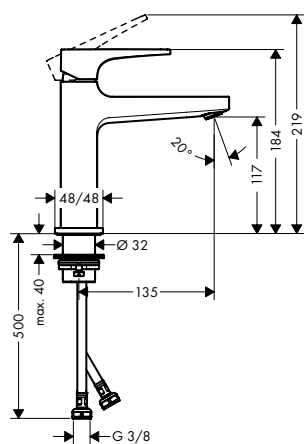

Single lever basin mixer 110 with lever handle and push-open waste set

- consists of: single lever basin mixer, waste set
- ComfortZone 110
- projection 135 mm
- normal spray
- flow rate at 3 bar: 5 l/min
- ceramic cartridge
- temperature limitation adjustable
- suitable for continuous flow water heaters
- push-open waste set G 1 1/4
- material waste set: metal
- connection type: G 3/8 connections
- connection dimension: DN15

finish **code no.**

Chrome	32507000
Brushed Bronze	32507140
Brushed Black	32507340
Chrome	
Matt Black	32507670
Matt White	32507700
Polished Gold Optic	32507990

Alternative products:

- Single lever basin mixer 110 with lever handle and pop-up waste set Chrome 32506000
- Single lever basin mixer 110 CoolStart with lever handle and push-open waste set Chrome 32508000