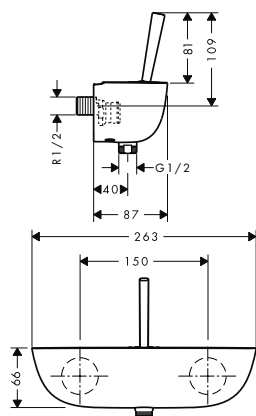

Shower

Single lever shower mixer for exposed installation

- 1 function
- connection type: s-shaped connections
- centre distance: 150 ± 12 mm
- flow rate of hand shower at 3 bar: 25 l/ min
- joystick ceramic cartridge
- min. operating pressure: 1 bar
- max. operating pressure: 10 bar
- non-return valve
- with silencer
- hose connection DN15
- connection dimension: DN15

Chrome 15672000
White/Chrome 15672400