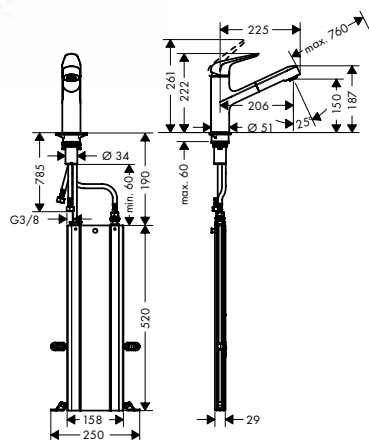

finish

code no.

Focus M42 Single lever kitchen mixer 150, pull-out spout, 1 jet, sBox

Chrome 71829000
Stainless Steel Finish 71829800

- consists of: single lever kitchen mixer, hose box
- ComfortZone 150
- swivel range 120°
- normal spray
- MagFit magnetic shower support
- connection dimension: DN15
- maximum flow rate at 3 bar: 10 l/min
- ceramic cartridge
- connection type: G 3/8 connections
- integrated non-return valve
- suitable for continuous flow water heaters
- sBox for quiet, smooth and protected hose guidance in the cabinet, under the countertop, with extension length up to 76 cm