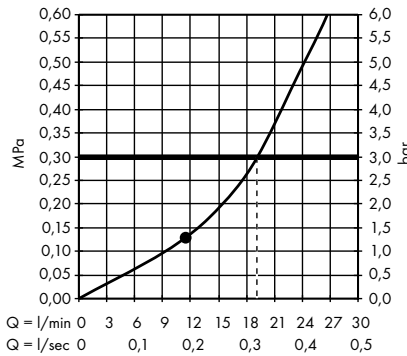

Overhead showers

· **Rainfinity** Overhead shower 250 1jet with wall connector
26226000, 26226700