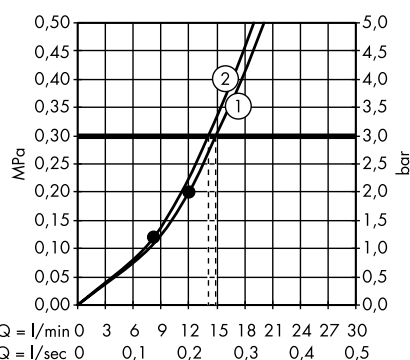

1. Rain
2. RainAir

Raindance Select E Overhead shower 300
2jet with shower arm
27385000, 27385400