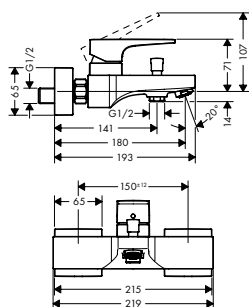

Single lever bath mixer for exposed installation with lever handle

Chrome

32540000

Brushed Bronze

32540140

Brushed Black

32540340

Chrome

Matt Black

32540670

Matt White

32540700

Polished Gold Optic

32540990

- projection 180 mm
- connection type: s-shaped connections
- centre distance: 150 ± 12 mm
- spray type mixer: normal spray
- flow rate at 3 bar: 22 l/min
- ceramic cartridge
- min. operating pressure: 1 bar
- max. operating pressure: 10 bar
- temperature limitation adjustable
- diverter with automatic resetting
- intrinsically safe against backflow
- suitable for continuous flow water heaters
- connection dimension: DN15