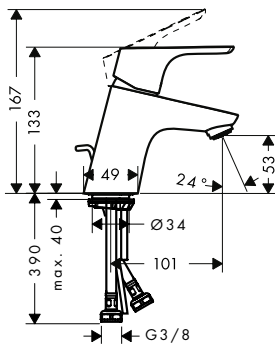

finish

code no.

Single lever basin mixer 70
CoolStart with pop-up waste set

- consists of: single lever basin mixer, waste set
- ComfortZone 70
- projection 101 mm
- normal spray
- flow rate at 3 bar: 5 l/ min
- ceramic cartridge
- temperature limitation adjustable
- suitable for continuous flow water heaters
- pop-up waste set G 1 1/4
- material waste set: metal
- connection type: G 3/8 connections
- connection dimension: DN15
- cold water in middle position

Chrome

31539000

Alternative products:

- Single lever basin mixer 70 with pop-up waste set

Chrome

31730000