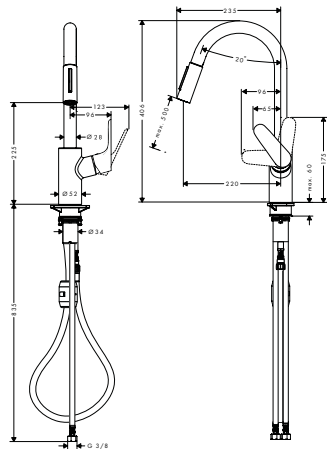

Focus M41

Focus M41 Single lever kitchen mixer 240, pull-out spray, 2jet

- ComfortZone 240
- swivel range adjustable in 2 steps to 110° or 150°
- laminar spray and shower spray
- lockable shower spray, spray returns through pressing spray diverter
- MagFit magnetic shower support
- quick connect hose
- connection dimension: DN15
- maximum flow rate at 3 bar: 9.5 l/ min
- ceramic cartridge
- connection type: G 3/8 connections
- integrated non-return valve
- suitable for continuous flow water heaters

finish	code no.
Chrome	31815000
Matt Black	31815670
Stainless Steel Finish	31815800

Alternative products:

· Focus M41 Single lever kitchen mixer 240, Eco, pull-out spray, 2jet	Chrome	31833000