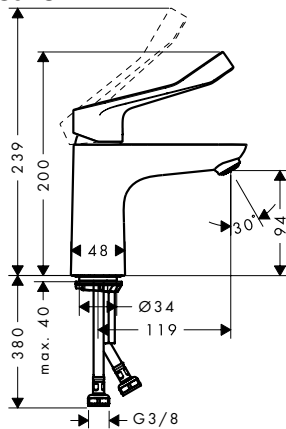

CoolStart - Focus Care

Single lever basin mixer 100
CoolStart with extra long handle
without waste set

- ComfortZone 100
- larger print for greater clarity
- with extra long barrier-free handle
- projection 119 mm
- laminar spray
- flow rate at 3 bar: 5 l/ min
- ceramic cartridge
- temperature limitation adjustable
- suitable for continuous flow water heaters
- connection type: G 3/8 connections
- connection dimension: DN15
- cold water in middle position

Chrome

31917000