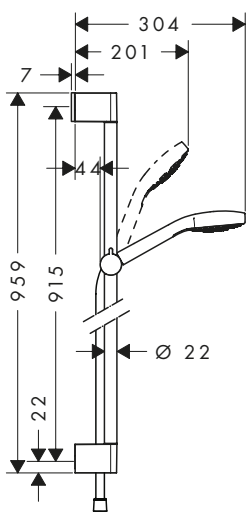

Croma Select S shower sets

Croma Select S Shower set Multi with shower bar 90 cm

White/Chrome 26570400

- consists of: hand shower, shower bar, shower hose, slider
- shower head size: 110 mm
- spray type: SoftRain, IntenseRain, Massage spray
- convenient diversion via Select button
- pivot connector prevent hose from tangling
- slide inclination angle can be adjusted by 45°
- maximum flow rate at 3 bar: 16 l/min
- wall supports of plastic

Consisting of:

- **Croma Select S** Hand shower Multi (# 26800400)
- **Unica** Shower bar Croma 90 cm with shower hose (# 26504000)
- **Isiflex** Shower hose 160 cm (# 28276XXX)

Alternative sizes:

- **Croma Select S** Shower set Multi with shower bar 65 cm White/Chrome 26560400

Water saving EcoSmart version:

- **Croma Select S** Shower set Multi EcoSmart 9 l/min with shower bar 90 cm White/Chrome 26571400

Optional parts:

- Wall bar spacer Chrome 97450000