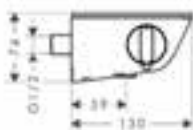

Optional parts:

- S-connections adapter G 3/4 for renovation Chrome 02026000