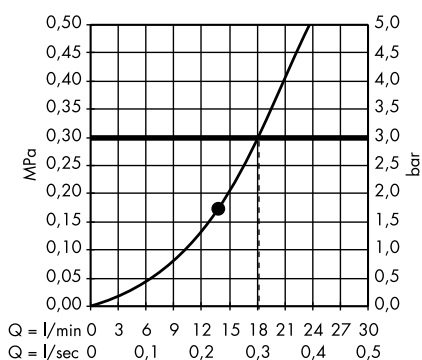

Raindance S Overhead shower 300 l jet
with shower arm 39 cm
27493000