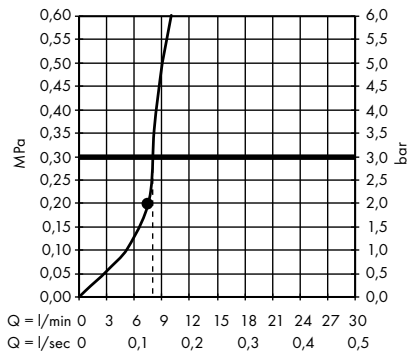

Raindance S Overhead shower 240 ljet EcoSmart 9 l/min with shower arm
27461000