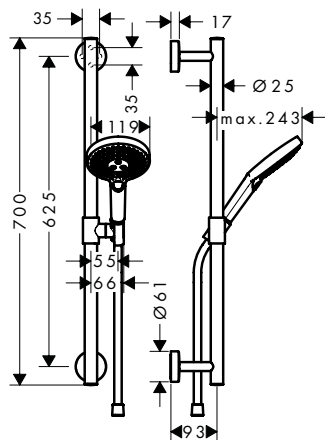

Raindance Select S Shower set 120 3jet with shower bar 65 cm

- consists of: hand shower, shower bar, shower hose, slider
- shower head size: 125 mm
- spray type: Rain, RainAir, Whirl
- wallbar could be also used as grab bar
- convenient diversion via Select button
- pivot connector prevent hose from tangling
- 90° position adjustable slider, pivots left and right, up and down
- TÜV certified
- metal shower slide
- maximum flow rate at 3 bar: 15 l/ min
- bar width: 25 mm
- wall supports of metal

Consisting of:

- **Raindance Select S** Hand shower 120 3jet (# 26530XXX)
- **Unica** Shower bar Comfort 65 cm (# 26401000)
- **Isiflex** Shower hose 160 cm (# 28276XXX)

Alternative sizes:

- **Raindance Select S** Shower set 120 3jet with shower bar 90 cm
- **Raindance Select S** Shower set 120 3jet EcoSmart 9 l/ min with shower bar 90 cm

Water saving EcoSmart version:

- **Raindance Select S** Shower set 120 3jet EcoSmart 9 l/ min with shower bar 65 cm

Optional parts:

- **Unica** Grab handle Comfort with shelf and shower holder
- **Unica** Foot support Comfort

finish

code no.

Chrome 26320000
White/Chrome 26320400

Chrome 26322000
White/Chrome 26322400
Chrome 26323000
White/Chrome 26323400

Chrome 26321000
White/Chrome 26321400

White/Chrome 26328400

Chrome 26329000