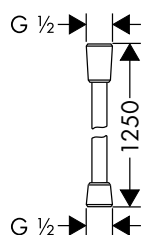

Isiflex shower hoses

Isiflex Shower hose 125 cm	Chrome	28272000
· high-quality shower hose · with plastic coating, easy to clean · shower hose length: 1.25 m · pivot connector prevent hose from tangling · kink-protected	NEW Brushed Bronze	28272140
	NEW Brushed Black	28272340
	Chrome	
	White	28272450
	NEW Matt Black	28272670
	NEW Matt White	28272700
	NEW Polished Gold Optic	28272990
Alternative sizes:		
· Isiflex Shower hose 160 cm	Chrome	28276000
	Brushed Bronze	28276140
	Brushed Black	28276340
	Chrome	
	White	28276450
	Matt Black	28276670
	Matt White	28276700
	Polished Gold Optic	28276990
· Isiflex Shower hose 200 cm	Chrome	28274000