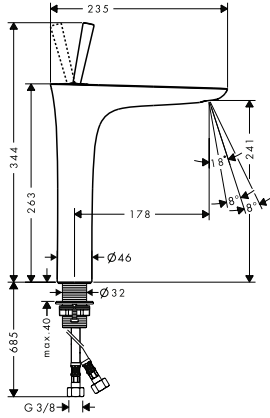

finish

code no.

Single lever basin mixer 240
for washbowls with push-open
waste set

- consists of: single lever basin mixer, waste set
- ComfortZone 240
- projection 178 mm
- laminar spray
- swiveling spray former
- flow rate at 3 bar: 5 l/min
- joystick ceramic cartridge
- suitable for continuous flow water heaters
- push-open waste set G 1 1/4
- material waste set: metal
- connection type: G 3/8 connections
- connection dimension: DN15

Chrome
White/Chrome

15072000
15072400