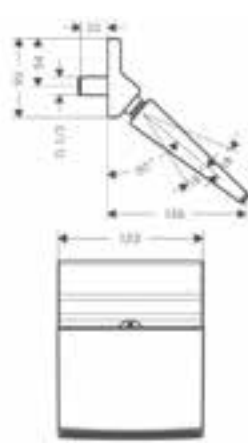

finish

code no.

Raindance Rainfall Overhead shower 150 1jet stream

Chrome

26443000

- spray type: Stream
- shower head size: 150 mm
- ball-joint: overhead shower angle adjustable
- flow rate RainStream spray (at 3 bar): 18 l/min
- installation: wall
- connection thread G 1/2
- connection dimension: DN15

Optional parts:

- **ShowerSelect** Thermostat for concealed installation for 1 function

Chrome

15762000