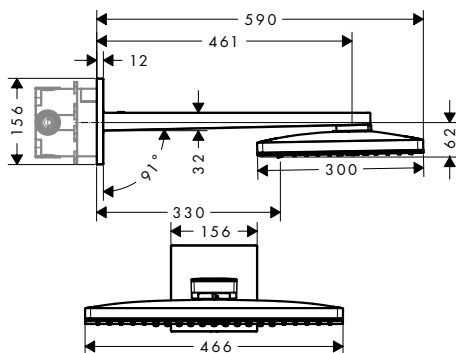

finish code no.

Rainmaker Select Overhead shower 460 2jet with shower arm

White/Chrome 24005400
Black/Chrome 24005600

- consists of: overhead shower, shower arm
- spray type: Rain, RainStream
- shower head size: 466 x 300 mm
- shower arm length: 461 mm
- flow rate Rain spray (at 3 bar): 18 l/min
- flow rate RainStream spray (at 3 bar): 15 l/min
- the 2 spray zones must be controlled via 2 valves or a diverter valve with 2 outlets
- easy cleanable glass spray disc
- material spray disc: safety glass
- spray disc removable for cleaning
- overhead shower removable for cleaning
- installation: wall-mounted - for installation on iBox
- connection dimension: DN15

Water saving EcoSmart version:

- **Rainmaker Select** Overhead shower 460 2jet EcoSmart 9 l/min with shower arm

White/Chrome 24015400

Required parts:

- Basic set iBox universal 01800180

Optional parts:

- **ShowerSelect Glass** Valve for concealed installation for 3 functions White/Chrome 15736400
  Black/Chrome 15736600
- **ShowerSelect Glass** Thermostat HighFlow for concealed installation White/Chrome 15734400
  Black/Chrome 15734600