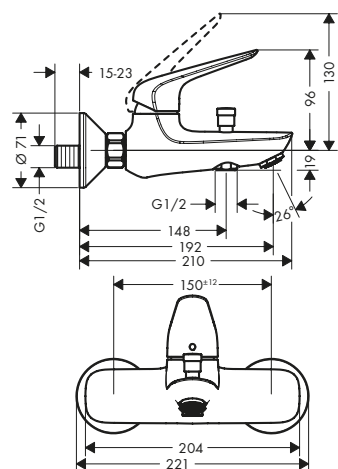

Bath

Single lever bath mixer for exposed installation

finish

code no.

Chrome

71040000

- projection 192 mm
- connection type: s-shaped connections
- centre distance: 150 ± 12 mm
- spray type mixer: normal spray
- flow rate for bath spout at 3 bar: 19 l/min
- flow rate of hand shower at 3 bar: 16 l/min
- ceramic cartridge
- min. operating pressure: 1 bar
- max. operating pressure: 10 bar
- temperature limitation adjustable
- diverter with automatic resetting
- non-return valve
- with silencer
- suitable for continuous flow water heaters
- connection dimension: DN15

Alternative products:

- Single lever bath mixer for exposed installation with centre distance 15.3 cm
- Single lever bath mixer for exposed installation with 2 flow rates

Chrome

71041000

Chrome

71042000