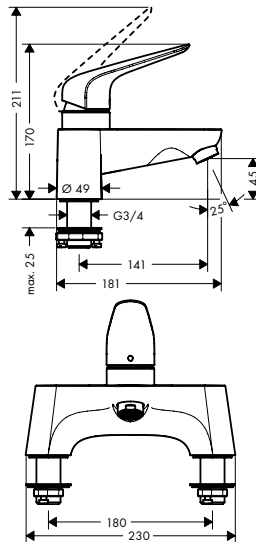

2-hole rim mounted bath mixer

- projection 141 mm
- connection type: G 3/4
- centre distance: 180 mm
- ceramic cartridge (Highflow)
- operating pressure from 0.02 MPa
- with silencer
- connection dimension: DN15

Chrome

71043000