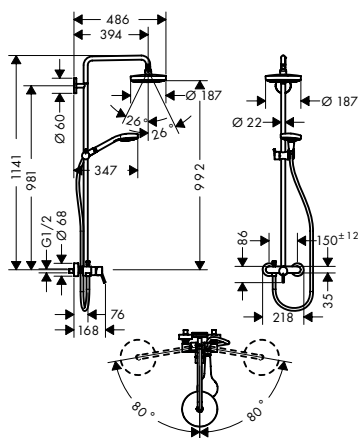

finish

code no.

Croma Select S Showerpipe 180 2jet with single lever mixer

White/Chrome

27255400

- consists of: overhead shower, hand shower, single lever shower mixer, shower hose, slider
- overhead shower Croma Select S 180 2jet
- shower head size: 180 mm
- ball-joint: overhead shower angle adjustable
- spray type: Rain, IntenseRain
- convenient diversion via Select button
- height-adjustable hand shower holder
- shower arm length: 400 mm
- swivelling shower arm
- flow rate IntenseRain spray (at 3 bar): 16 l/min
- flow rate Rain spray (at 3 bar): 16 l/min
- operating pressure: min. 1,5 bar/max. 10 bar
- installation type: exposed installation
- connection dimension DN15
- connection thread G 1/2
- centre distance 150 ± 12 mm
- ceramic cartridge
- temperature limitation adjustable

Consisting of:

- **Isiflex** Shower hose 160 cm (# 28276XXX)
- **Croma Select S** Overhead shower 180 2jet (# 26522XXX)
- **Croma Select S** Hand shower Multi (# 26800400)

Optional parts:

- Wall bar spacer for Croma 100 Showerpipe

Chrome

95239000