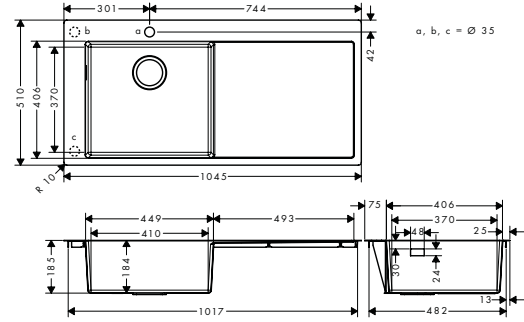

S716-F450 Built-in sink 450 with drainboard right

finish Stainless Steel
code no. 43331800

- cut-out dimensions: 1025 x 490 mm
- for installation in worktops from 25 mm
- material: stainless steel
- number of bowls: 1 main bowl
- with drainage
- predrilled tap hole
- orientation: bowl left
- sink depth: 190 mm
- cabinet size: 60 cm
- type of installation: flat on the countertop (self-rimming) or flush-mount installation
- position overflow: on the left side of the bowl
- tap ledge reinforcing for a tight and stable seating of the kitchen mixer
- corner radius: 10 mm
- waste set not included - please order one waste set from the required parts

Required parts:

· D14-10 Manual waste and overflow set for single bowl   Stainless Steel   43921800

Optional parts:

· F14 Multifunctional strainer   Matt Black   40963000