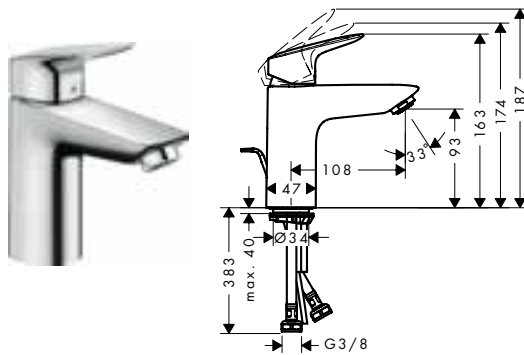

Single lever basin mixer 100
with 2 flow rates with pop-up
waste set

Chrome

71105000

- consists of: single lever basin mixer, waste set
- ComfortZone 100
- projection 108 mm
- normal spray
- flow rate at 3 bar: 9.5 l/ min
- ceramic cartridge with 2 flow rates
- temperature limitation adjustable
- suitable for continuous flow water heaters
- pop-up waste set G 1 1/4
- material waste set: synthetic
- connection type: G 3/8 connections
- connection dimension: DN15
- cold water in middle position