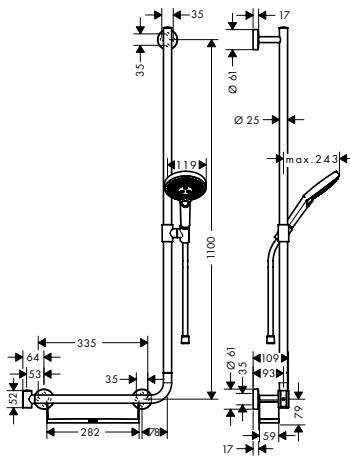

Consisting of:

- Shower bar Comfort 110 cm right (# 26404400)
- Hand shower 120 3jet (# 26530XXX)
- Shower hose 160 cm (# 28276XXX)

Alternative sizes:

- Shower set 120 3jet with shower bar 110 cm left Chrome 26324000
  White/Chrome 26324400

Water saving EcoSmart version:

- Shower set 120 3jet EcoSmart 9 l/ min with shower bar 110 cm right Chrome 26327000
  White/Chrome 26327400

Optional parts:

- Foot support Comfort Chrome 26329000

Shower bar Comfort 110 cm right

White/Chrome 26404400

- consists of: shower bar, shelf, slider
- infinitely height-adjustable
- shower holder can be removed
- 90° position adjustable slider, pivots left and right, up and down
- shelf can be removed for cleaning
- bar width: 25 mm
- metal shower slide
- slide with locking mechanism
- wall supports of metal

Alternative products:

- Shower bar Comfort 110 cm left White/Chrome 26403400

Optional parts:

- Foot support Comfort Chrome 26329000

Measurements within scale drawings are in mm.

Technical specifications and units of measure are subject to change.