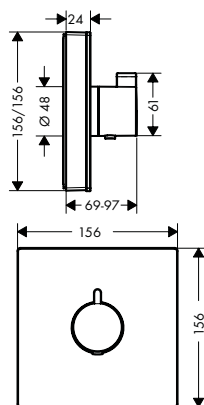

White/Chrome 15738400
Black/Chrome 15738600

Required parts:

- Basic set iBox universal 01800180

Optional parts:

- Extension iBox universal basic set 2.5 cm 13595000
- **ShowerSelect Glass** Extension element Chrome 13604000