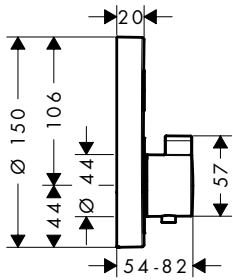

Thermostatic mixers/ valves

ShowerSelect S thermostatic mixers for concealed installation

ShowerSelect S Thermostat for concealed installation for 1 function

- 1 function
- Select push-button on/off control for 1 outlet
- thermostat cartridge, Select valve
- min. operating pressure: 1 bar
- max. operating pressure: 10 bar
- safety lock at 40° C
- temperature limitation adjustable
- connection type: basic set
- Thermostat is delivered with button On/Off

Required parts:

- Basic set iBox universal

Optional parts:

- Extension element 15 cm
- Extension iBox universal basic set 2.5 cm

finish

code no.

Chrome

15744000

01800180

Chrome

13597000

13595000