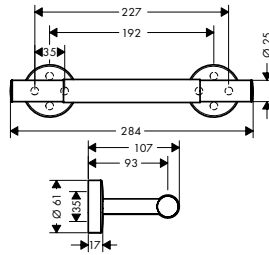

Unica Comfort foot rest

Foot support Comfort

finish

code no.

Chrome

26329000

- TÜV certified
- antislip foot rest

Thermostatic mixers