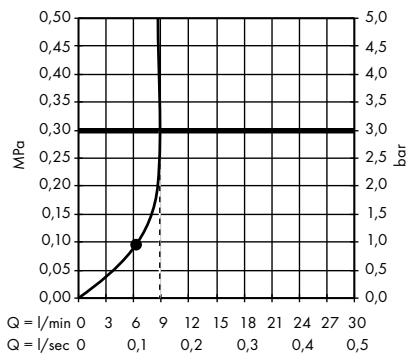

Crometta S Overhead shower 240 1jet
EcoSmart 9 l/min
26724000