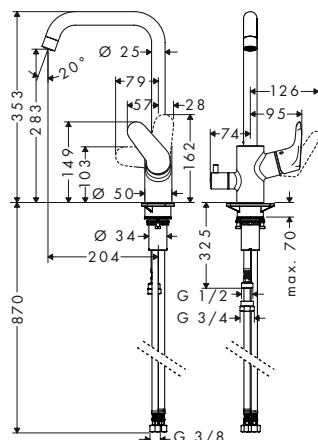

Focus M41 Single lever kitchen mixer 260, device shut-off valve, 1jet

- handle can be positioned on the right or left
- ComfortZone 260
- swivel range adjustable in 3 steps 110°, 150° or 360°
- normal spray
- with integrated shut-off valve
- connection dimension: DN15
- maximum flow rate at 3 bar: 12 l/min
- ceramic cartridge
- connection type: G 3/8 connections
- suitable for continuous flow water heaters

Chrome

31823000

Focus M41 Single lever kitchen mixer 160, 1jet

- ComfortZone 160
- swivel range 360°
- normal spray
- connection dimension: DN15
- maximum flow rate at 3 bar: 12 l/min
- ceramic cartridge
- connection type: G 3/8 connections
- suitable for continuous flow water heaters

Chrome	31806000
Stainless Steel Finish	31806800