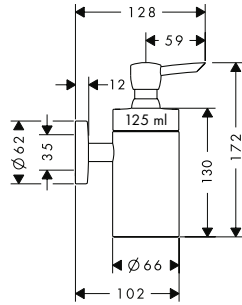

Logis

Liquid soap dispenser

- wall-mounted
- filling capacity 125 ml
- dosage 1.5 ml
- material holder: metal

Chrome
Brushed Nickel

40514000
40514820