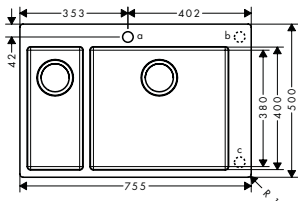

a, b, c = Ø 35

finish

code no.

S711-F655 Built-in sink 180/450

Stainless Steel

43309800

- cut-out dimensions: 735 x 480 mm
- material: stainless steel
- number of bowls: 1 main bowl and 1 additional bowl
- predrilled tap hole
- sink depth: 190 mm
- depth half sink: 135 mm
- cabinet size: 80 cm
- type of installation: flat on the countertop (self-rimming) or flush-mount installation
- position overflow: on the right side of the main bowl
- tap ledge reinforcing for a tight and stable seating of the kitchen mixer
- corner radius: 10 mm
- waste set not included - please order one waste set from the required parts

Required parts:

- D15-10 Manual waste and overflow set for double bowl

Stainless Steel

43922800

Optional parts:

- F15 Cutting board walnut
- F16 Cutting board oak
- F17 Mobile drainboard
- F14 Multifunctional strainer

Stainless Steel
Matt Black

40960000
40961000
40962800
40963000

a, b, c = Ø 35

S712-F655 Built-in sink 180/450

Stainless Steel

43310800

- cut-out dimensions: 735 x 480 mm
- material: stainless steel
- number of bowls: 1 main bowl and 1 additional bowl
- tap hole and hole for pop-up waste control are pre-drilled
- sink depth: 190 mm
- depth half sink: 135 mm
- cabinet size: 80 cm
- type of installation: flat on the countertop (self-rimming) or flush-mount installation
- position overflow: on the right side of the main bowl
- tap ledge reinforcing for a tight and stable seating of the kitchen mixer
- corner radius: 10 mm
- waste set not included - please order one waste set from the required parts

Required parts:

- D15-11 Automatic waste and overflow set for double bowl

Stainless Steel

43932800

Optional parts:

- F15 Cutting board walnut
- F16 Cutting board oak
- F17 Mobile drainboard
- F14 Multifunctional strainer

Stainless Steel
Matt Black