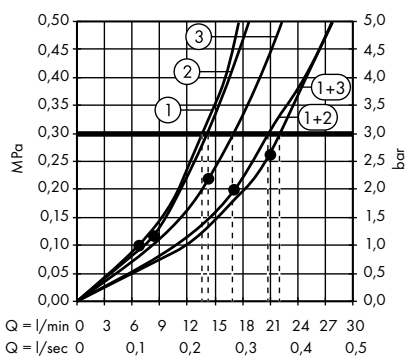

1. Hand shower
2. Rain
3. Rainflow