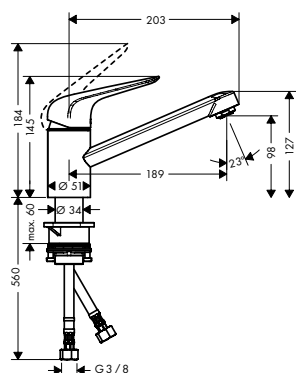

- consists of: single lever kitchen mixer, hose box
- ComfortZone 150
- swivel range 120°
- normal spray
- MagFit magnetic shower support
- connection dimension: DN15
- maximum flow rate at 3 bar: 10 l/min
- ceramic cartridge
- connection type: G 3/8 connections
- integrated non-return valve
- suitable for continuous flow water heaters
- sBox for quiet, smooth and protected hose guidance in the cabinet, under the countertop, with extension length up to 76 cm