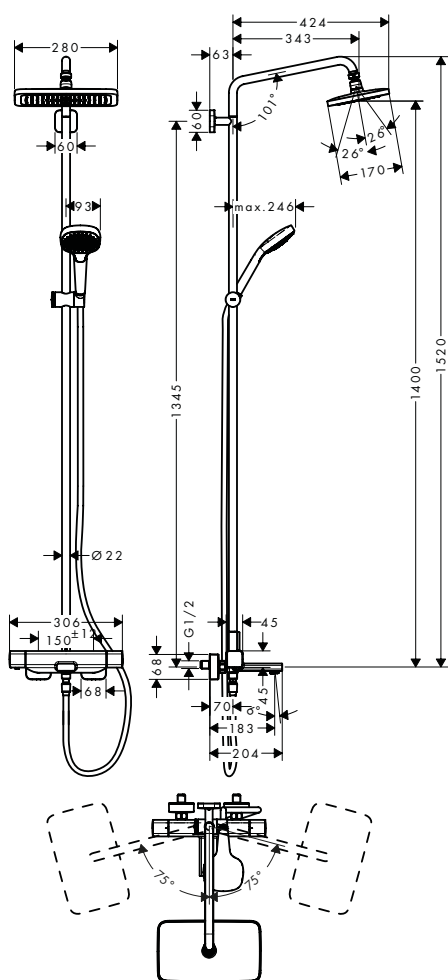

Consisting of:

- **Cromo E** Overhead shower 280 1jet (# 26257000)
- **Cromo Select E** Hand shower Multi (# 26810400)
- **Ecostat E** Bath thermostat for exposed installation (# 15774000)
- **Isiflex** Shower hose 160 cm (# 28276XXX)