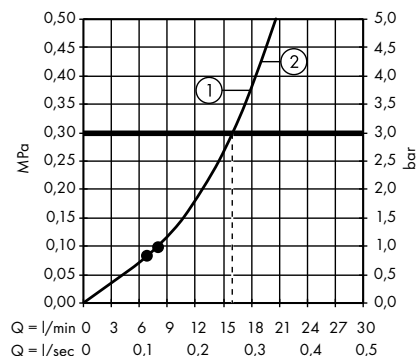

Crometta Showerpipe 160 1jet with thermostat
27264400

1. Hand shower
2. Overhead shower

Crometta Showerpipe 160 1jet EcoSmart 9 l/min with thermostat
27265400

1. Hand shower
2. Overhead shower

Crometta Showerpipe 160 1jet with single lever mixer
27266400