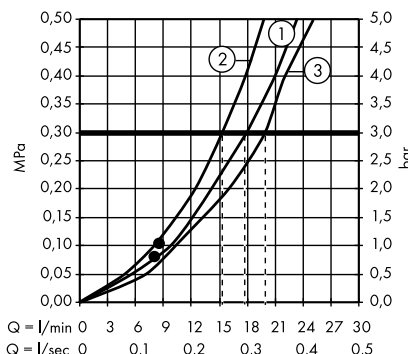

Croma Select E Showerpipe 180 2jet
with bath thermostat
27352400

1. Overhead shower
2. Hand shower
3. Bath spout