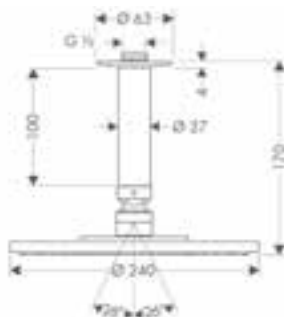

finish

code no.

Raindance S Overhead shower Chrome
240 1jet with ceiling connector

27477000

- consists of: overhead shower, ceiling connector
- spray type: RainAir
- shower head size: 240 mm
- ball-joint: overhead shower angle adjustable
- flow rate RainAir spray (at 3 bar): 18 l/min
- material spray disc: metal
- ceiling connection length: 100 mm
- installation: ceiling
- connection thread G 1/2
- connection dimension: DN15

Water saving EcoSmart version:

- **Raindance S** Overhead shower 240 1jet Chrome EcoSmart 9 l/min with ceiling connector

27463000

Raindance S Overhead shower Chrome
180 1jet with ceiling connector

27478000

- consists of: overhead shower, ceiling connector
- spray type: RainAir
- shower head size: 180 mm
- ball-joint: overhead shower angle adjustable
- flow rate RainAir spray (at 3 bar): 18 l/min
- material spray disc: metal
- ceiling connection length: 100 mm
- installation: ceiling
- connection thread G 1/2
- connection dimension: DN15

Water saving EcoSmart version:

- **Raindance S** Overhead shower 180 1jet Chrome EcoSmart 9 l/min with ceiling connector

27464000