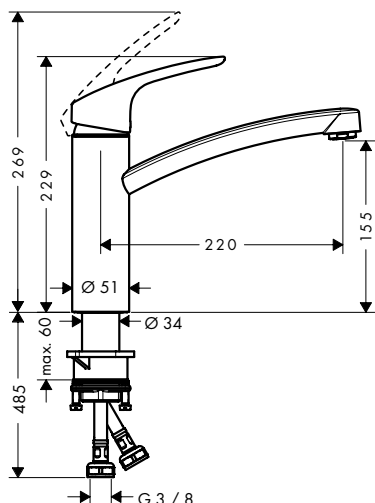

Alternative products:

- **Focus M41** Single lever kitchen mixer 160, CoolStart, EcoSmart, 1jet
- **Focus M41** Single lever kitchen mixer 160, Eco, 1jet
- **Focus M41** Single lever kitchen mixer 160, LowPressure/vented hot water cylinders, 1jet

Chrome	31816000
Chrome	31826000
Chrome	31804000