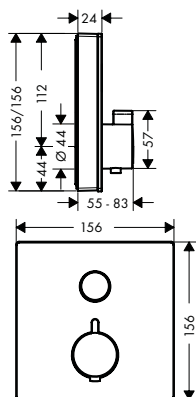

ShowerSelect glass thermostatic mixers
for concealed installation