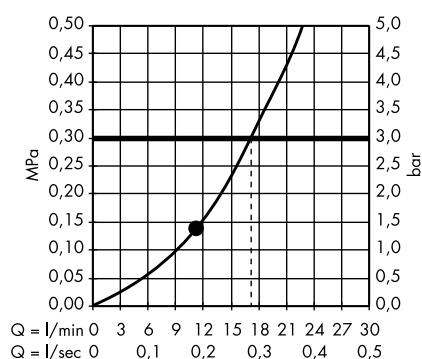

Croma Overhead shower 160 1jet
27450000