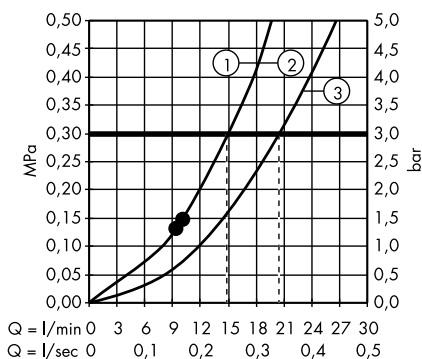

1. Hand shower
2. Overhead shower
3. Bath spout

Raindance E Showerpipe 360 1jet with ShowerTablet Select 300
27288000, 27288400