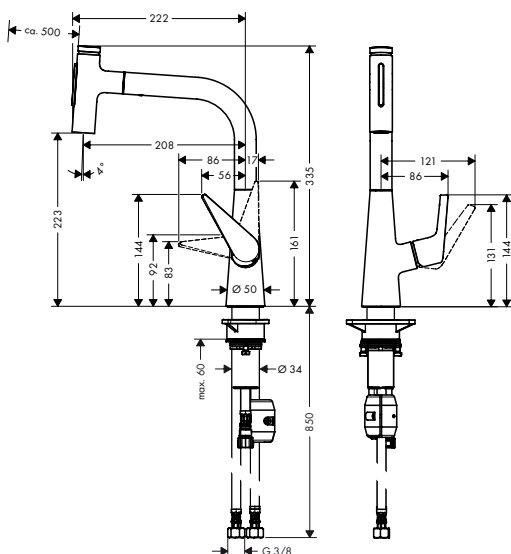

Chrome 72824000
Stainless Steel Finish 72824800

- ComfortZone 220
- swivel range adjustable in 2 steps to 110° or 150°
- laminar spray and shower spray
- lockable shower spray, spray returns through pressing spray diverter and spray returns automatically through handle closing
- Select button for a comfortable start/stop of the water flow
- MagFit magnetic shower support
- quick connect hose
- connection dimension: DN15
- maximum flow rate at 3 bar: 7.3 l/ min
- ceramic cartridge
- connection type: G 3/8 connections
- integrated non-return valve
- suitable for continuous flow water heaters