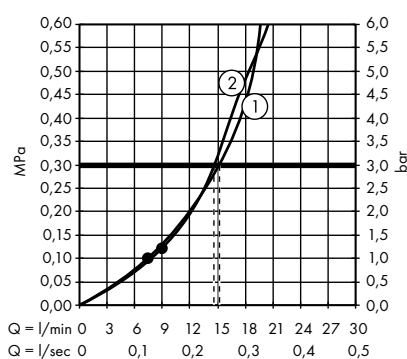

Croma Showerpipe 220 1jet with thermostat
27185000

1. Overhead shower
2. Hand shower