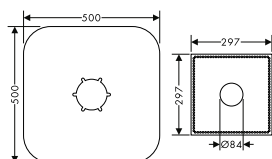

Sealing foil for basic set bath mixer floor-standing

96441000