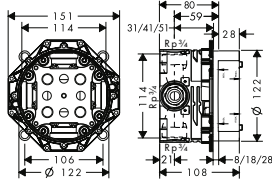

Basic set iBox universal

01800180

- suitable for all shower, bath tub and thermostat finish sets for concealed installation
- connection thread
- Rp 3/4
- rotationally-symmetric installation
- sound-decoupled installation
- connection dimension: DN20

Alternative products:

- Basic set iBox universal with shut-off unit

01850180

Optional parts:

- Extension iBox universal basic set 2.5 cm
- Fastening rail set for iBox universal
- Assembly aid for iBox universal

13595000
96615000
93500000