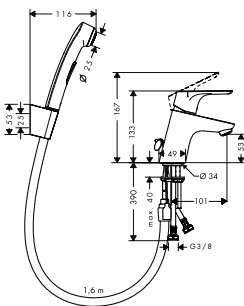

Single lever basin mixer 70 with bidette hand shower and shower hose 160 cm

Chrome

31926000

- consists of: single lever basin mixer, bidette hand shower, shower holder, shower hose
- flow rate at 3 bar: 5 l/min
- ceramic cartridge
- temperature limitation adjustable
- suitable for continuous flow water heaters
- connection type: G 3/8 connections
- connection dimension: DN15