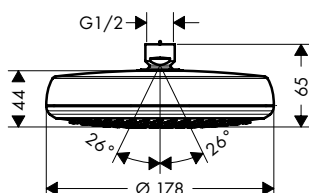

Optional parts:

- Shower arm 38.9 cm
- Ceiling connector S 10 cm

Chrome

27413000

Chrome

27393000

Crometta

Crometta Overhead shower
160 1jet