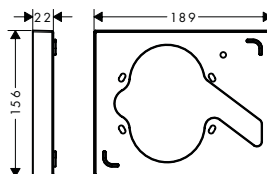

Extension element ShowerSelect
FixFit Porter

Chrome 13601000

- for installation between tiles and finish set
- extension length: 22 mm

Optional parts:

- ShowerSelect Thermostat for concealed installation for 2 functions with hose connection and shower holder Chrome 15765000