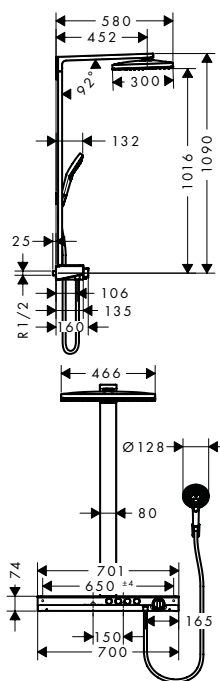

Water saving EcoSmart version:

- **Rainmaker Select** Showerpipe 460 3jet White/Chrome EcoSmart 9 l/min with thermostat 27029400