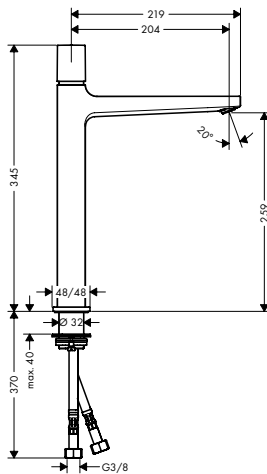

Basin mixer 260 Select with push-open waste set

- consists of: Basin mixer, waste set
- ComfortZone 260
- projection 204 mm
- normal spray
- flow rate at 3 bar: 5 l/min
- Select cartridge with temperature control
- temperature limitation adjustable
- suitable for continuous flow water heaters
- push-open waste set G 1 1/4
- material waste set: metal
- connection type: G 3/8 connections
- connection dimension: DN15

Chrome

32572000