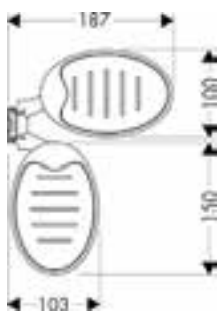

Spare parts and accessories for showers, bath mixers and kitchen mixers

		finish	code no.
	Support for Unica'E wall bar (satinchrome)	Satin Chrome	96170000
	Support for Unica'A wall bar	Chrome Fine Brass	96195000 96195840
	Slider for Unica'D shower bar · diameter: 25 mm	Chrome Blue Red White Grey Yellow Black Fine Brass Satin Chrome	96190000 96190330 96190430 96190450 96190460 96190480 96190610 96190840 96190880
	Slider for Pharo shower panel Comfort Plus	Satin Chrome	25968000
	Support for Unica' B wall bar · diameter: 22 mm	Topas Translucent Blue Fine Brass Satin Chrome	95065520 95065530 95065840 95065880
	Support for Rainbow wall bar · diameter: 25 mm	Chrome	97336000
Soap dishes and shampoo holder			
	Casetta Soap dish/ shelf E · length 200 mm · material: flat aluminium profile with safety glass finish · shelf finish: chrome, white or black	Chrome White/Chrome Black/Chrome	26511000 26511400 26511600
	Casetta Soap dishes Raindance · material: plastic	Chrome	28698000