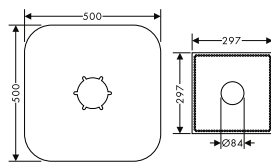

Sealing foil for basic set bath mixer floor-standing

96441000