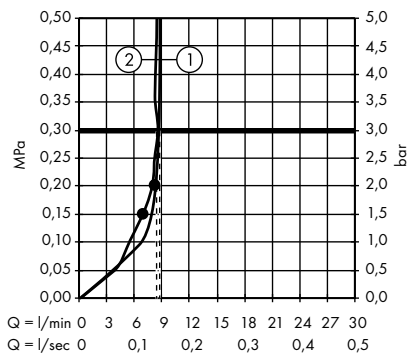

Raindance S Showerpipe 240 1jet EcoSmart 9 l/min with thermostat
27116000

1. Overhead shower
2. Hand shower