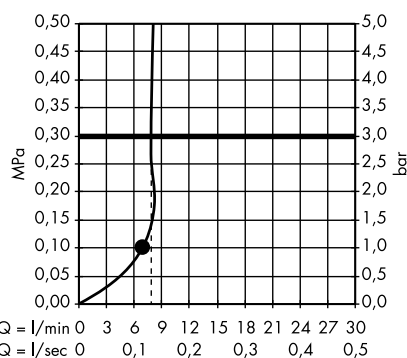

PuraVida Baton hand shower 120 1jet
EcoSmart 9 l/min
28568000, 28568400

1. RainAir