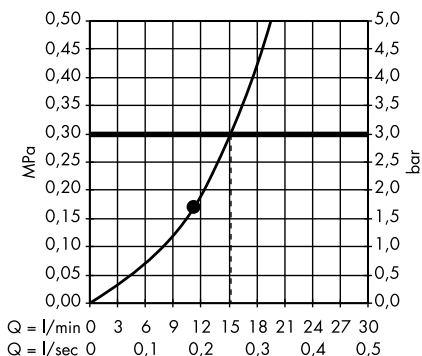

1. RainAir
2. RainAir XXL
3. WhirlAir

Raindance Overhead shower 260/260
1jet
26472000