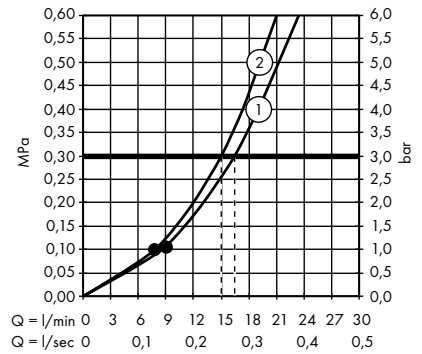

Croma Select S Showerpipe 180 2jet with thermostat
27253400

1. Overhead shower
2. Hand shower