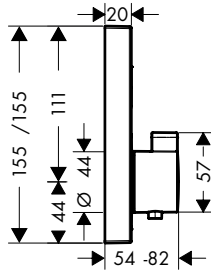

ShowerSelect mixers for concealed installation

ShowerSelect Thermostat for concealed installation for 1 function

finish Chrome **code no.** 15762000

- 1 function
- Select push-button on/off control for 1 outlet
- flow rate hand shower connection at 3 bar: 26 l/ min
- thermostat cartridge, Select valve
- min. operating pressure: 1 bar
- max. operating pressure: 10 bar
- safety lock at 40° C
- temperature limitation adjustable
- connection type: basic set
- Thermostat is delivered with button On/ Off

Required parts:

- Basic set iBox universal 01800180

Optional parts:

- **ShowerSelect** Extension element Chrome 13593000
- Extension iBox universal basic set 2.5 cm 13595000