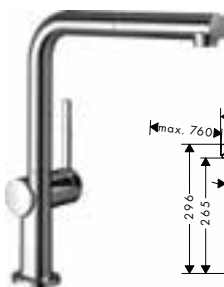

Talis M54 Single lever kitchen mixer 270, pull-out spout, 1 jet, sBox

Chrome	72809000
Matt Black	72809670
Stainless Steel Finish	72809800

- consists of: single lever kitchen mixer, hose box
- ComfortZone 270
- l-spout
- swivel range adjustable in 4 steps 60°, 110°, 150° or 360°
- laminar spray
- connection dimension: DN15
- maximum flow rate at 3 bar: 7 l/ min
- ceramic cartridge
- connection type: G 3/8 connections
- integrated non-return valve
- suitable for continuous flow water heaters
- sBox for quiet, smooth and protected hose guidance in the cabinet, under the countertop, with extension length up to 76 cm