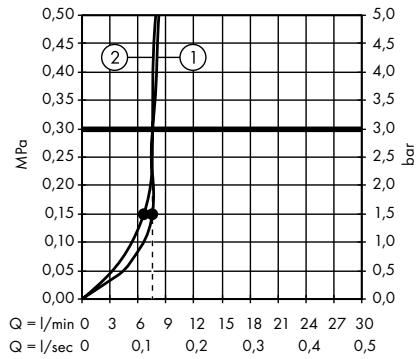

· **Raindance Select S** Overhead shower 240 2jet EcoSmart 9 l/min with shower arm
26470000, 26470400

1. Rain
2. RainAir