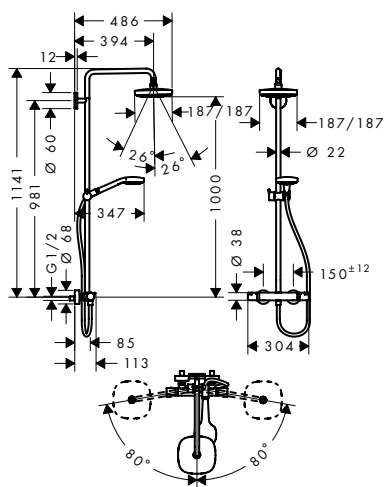

Consisting of:

- **Isiflex** Shower hose 200 cm (# 28274000)
- **Raindance Select S** Hand shower 120 3jet (# 26530XXX)

Optional parts:

- Wall bar spacer for Croma 100 Showerpipe

Chrome

95239000

Croma Select E Showerpipes