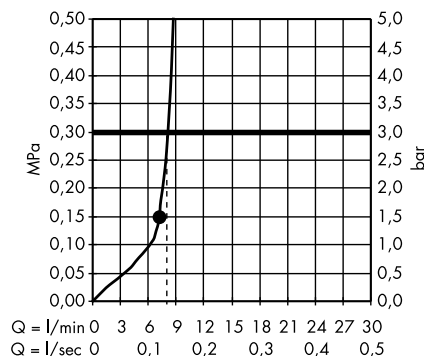

Raindance Overhead shower 260/260
1jet EcoSmart 9 l/min
26481000