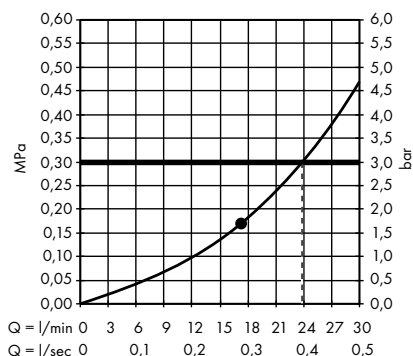

The consumption was measured in combination with the appropriate fittings (thermostat/mixer/in-wall valve) to reflect actual application in practice.

Rainfinity Overhead shower 360 1jet
26231000, 26231140, 26231340,
26231670, 26231700, 26231990