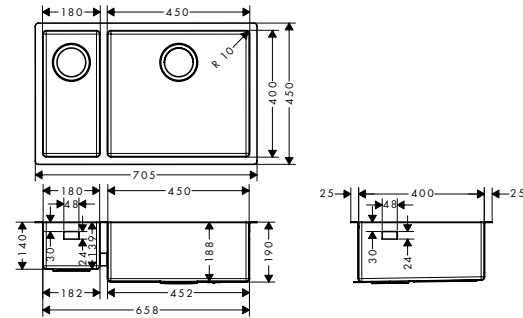

finish	code no.
S719-U655 Under-mount sink 180/450	Stainless Steel	43429800

- cut-out dimensions: 653 x 398 mm
- material: stainless steel
- number of bowls: 1 main bowl and 1 additional bowl
- sink depth: 190 mm
- depth half sink: 135 mm
- cabinet size: 80 cm
- type of installation: undermount, flat on the countertop (self-rimming) or flush-mount installation
- position overflow: on the right side of the main bowl
- corner radius: 10 mm
- waste set not included - please order one waste set from the required parts

Required parts (choose one)

· D15-10 Manual waste and overflow set for double bowl	Stainless Steel	43922800
· D15-11 Automatic waste and overflow set for double bowl	Stainless Steel	43932800
· D15-12 Automatic waste and overflow set for double bowl Select	Stainless Steel	43942800

Optional parts:

· F15 Cutting board walnut		40960000
· F16 Cutting board oak		40961000
· F17 Mobile drainboard	Stainless Steel	40962800
· F14 Multifunctional strainer	Matt Black	40963000