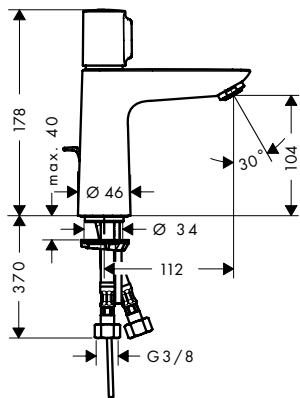

Basin

Basin mixer 110 with pop-up waste set

- consists of: Basin mixer, waste set
- ComfortZone 110
- projection 112 mm
- normal spray
- flow rate at 3 bar: 5 l/min
- Select cartridge with temperature control
- temperature limitation adjustable
- suitable for continuous flow water heaters
- pop-up waste set G 1 1/4
- material waste set: metal
- connection type: G 3/8 connections
- connection dimension: DN15

finish

code no.

Chrome

71750000

Alternative products:

- Basin mixer 110 without waste set

Chrome

71751000