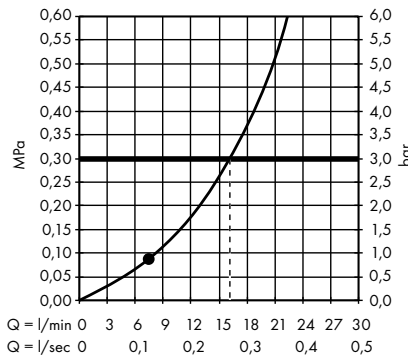

· **Rainfinity** Overhead shower 250 1jet
26228000, 26228140, 26228340, 26228670, 26228700, 26228990