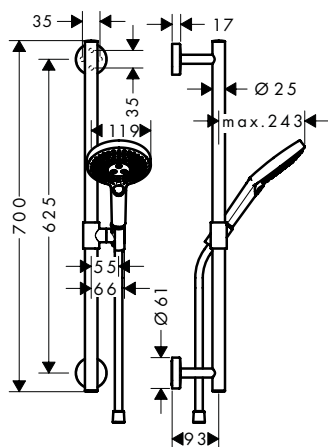

finish code no.

Shower set 120 3jet with shower bar 65 cm

Chrome 26320000
White/Chrome 26320400

- consists of: hand shower, shower bar, shower hose, slider
- shower head size: 125 mm
- spray type: Rain, RainAir, Whirl
- wallbar could be also used as grab bar
- convenient diversion via Select button
- pivot connector prevent hose from tangling
- 90° position adjustable slider, pivots left and right, up and down
- TÜV certified
- metal shower slide
- maximum flow rate at 3 bar: 15 l/min
- bar width: 25 mm
- wall supports of metal

Consisting of:

- Hand shower 120 3jet (# 26530XXX)
- Shower bar Comfort 65 cm (# 26401000)
- Shower hose 160 cm (# 28276XXX)

Alternative sizes:

- Shower set 120 3jet with shower bar 90 cm Chrome 26322000
  White/Chrome 26322400
- Shower set 120 3jet EcoSmart 9 l/min with shower bar 90 cm Chrome 26323000
  White/Chrome 26323400

Water saving EcoSmart version:

- Shower set 120 3jet EcoSmart 9 l/min with shower bar 65 cm Chrome 26321000
  White/Chrome 26321400

Optional parts:

- Grab handle Comfort with shelf and shower holder White/Chrome 26328400
- Foot support Comfort Chrome 26329000