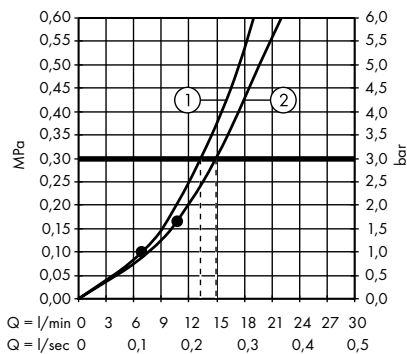

Crometta S Showerpipe 240 1jet with single lever mixer
27269000

1. Hand shower
2. Overhead shower