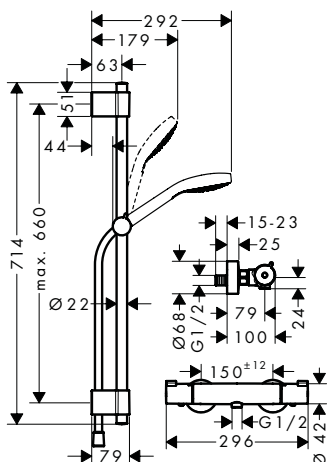

Measurements within scale drawings are in mm.