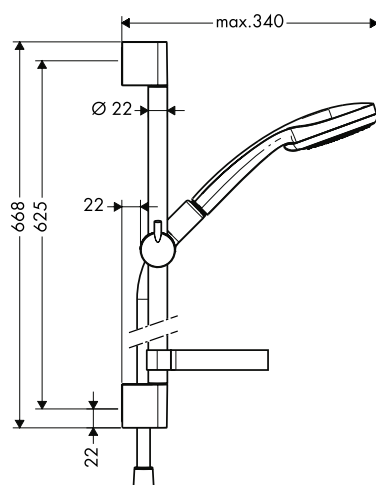

Chrome

27717000

Chrome

97450000

Croma 100 Shower set
Mono with shower bar 65 cm
and soap dish

- consists of: hand shower, shower bar, shower hose, slider, soap dish
- shower head size: 100 mm
- spray type: Rain
- pivot connector prevent hose from tangling
- 90° position adjustable slider, pivots left and right, up and down
- maximum flow rate at 3 bar: 16 l/min
- wall supports of plastic