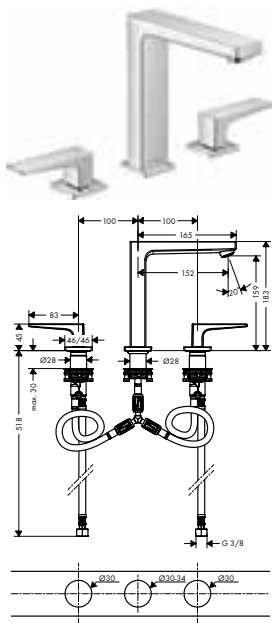

3-hole basin mixer
160 with lever handles
and push-open waste set

- consists of: 3-hole basin mixer, waste set
- ComfortZone 160
- projection 152 mm
- flow rate at 3 bar: 5 l/min
- ceramic valves hot/ cold 90°
- suitable for continuous flow water heaters
- push-open waste set G 1 1/4
- material waste set: metal
- connection type: G 3/8 connections
- connection dimension: DN15

finish code no.

Chrome	32515000
Brushed Bronze	32515140
Brushed Black	32515340
Chrome	
Matt Black	32515670
Matt White	32515700
Polished Gold Optic	32515990