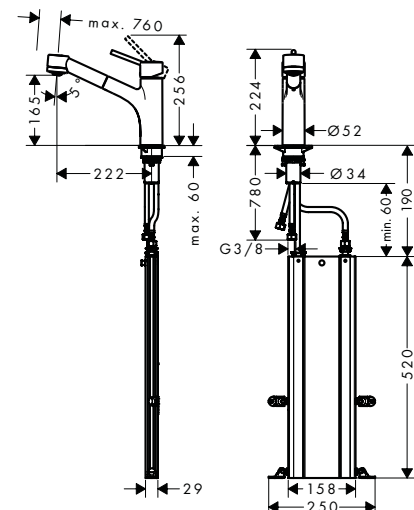

Talis M52 Single lever kitchen mixer 170, pull-out spray, 2jet, sBox

Chrome

73860000

Stainless Steel Finish 73860800

- consists of: single lever kitchen mixer, hose box
- ComfortZone 170
- swivel range 150°
- normal and spray jet
- lockable shower spray, spray returns automatically through handle closing
- connection dimension: DN15
- maximum flow rate at 3 bar: 10 l/min
- ceramic cartridge
- connection type: G 3/8 connections
- integrated non-return valve
- suitable for continuous flow water heaters
- sBox for quiet, smooth and protected hose guidance in the cabinet, under the countertop, with extension length up to 76 cm

Alternative products:

- **Talis M52** Single lever kitchen mixer 170, Eco, pull-out spray, 2jet, sBox

Chrome

73869000