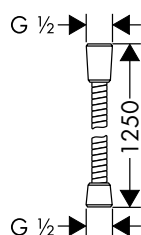

Shower hoses and accessories

Sensoflex metal shower hoses

	finish	code no.
Sensoflex Metal shower hose 125 cm	Chrome	28132000
· metal shower hose · with plastic coating, easy to clean · shower hose length: 1.25 m · pivot connector prevent hose from tangling · kink-protected		
Alternative sizes:		
· Sensoflex Metal shower hose 160 cm	Chrome	28136000
· Sensoflex Metal shower hose 200 cm	Chrome	28134000