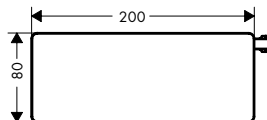

Spare parts and accessories for showers, bath mixers and kitchen mixers

		finish	code no.
	Support for Unica'E wall bar (satinchrome)	Satin Chrome	96170000
	Support for Unica'A wall bar	Chrome Fine Brass	96195000 96195840
	Slider for Unica'D shower bar · diameter: 25 mm	Chrome Blue Red White Grey Yellow Black Fine Brass Satin Chrome	96190000 96190330 96190430 96190450 96190460 96190480 96190610 96190840 96190880
	Slider for Pharo shower panel Comfort Plus	Satin Chrome	25968000
	Support for Unica' B wall bar · diameter: 22 mm	Topas Translucent Blue Fine Brass Satin Chrome	95065520 95065530 95065840 95065880
	Support for Rainbow wall bar · diameter: 25 mm	Chrome	97336000
Soap dishes and shampoo holder			
	Casetta Soap dish/ shelf E · length 200 mm · material: flat aluminium profile with safety glass finish · shelf finish: chrome, white or black	Chrome White/Chrome Black/Chrome	26511000 26511400 26511600
	Casetta Soap dishes Raindance · material: plastic	Chrome	28698000