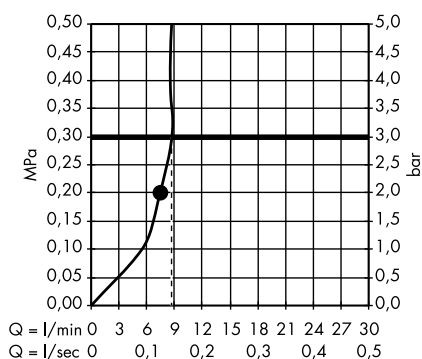

The consumption was measured in combination with the appropriate fittings (thermostat/mixer/in-wall valve) to reflect actual application in practice.

Raindance E Overhead shower 240 l jet
EcoSmart 9 l/min with ceiling connector
27383000