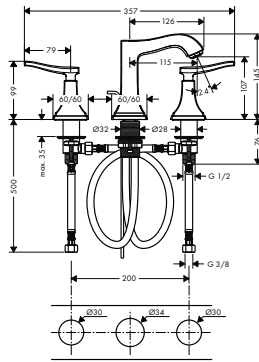

finish

code no.

3-hole basin mixer 110
with lever handles and pop-up
waste set

- consists of: 3-hole basin mixer, waste set
- ComfortZone 110
- projection 115 mm
- normal spray
- flow rate at 3 bar: 5 l/min
- ceramic valves hot/ cold 90°
- temperature limitation adjustable
- suitable for continuous flow water heaters
- pop-up waste set G 1¼
- material waste set: metal
- connection type: G ¾ connections
- connection dimension: DN15

Chrome 31330000
Chrome/Gold Optic 31330090