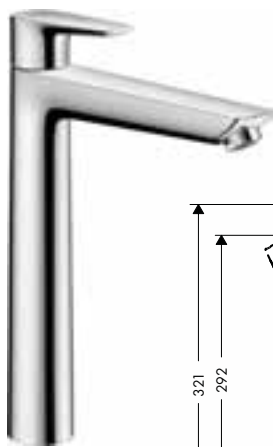

finish

code no.

Single lever basin mixer 240 with pop-up waste set

- consists of: single lever basin mixer, waste set
- ComfortZone 240
- projection 183 mm
- normal spray
- flow rate at 3 bar: 5 l/ min
- ceramic cartridge
- temperature limitation adjustable
- suitable for continuous flow water heaters
- pop-up waste set G 1 1/4
- material waste set: metal
- connection type: G 3/8 connections
- connection dimension: DN15

Chrome	71716000
Brushed Bronze	71716140
Brushed Black	71716340
Chrome	
Matt Black	71716670
Matt White	71716700
Polished Gold Optic	71716990

Alternative products:

- Single lever basin mixer 240 without waste set

Chrome	71717000
Brushed Bronze	71717140
Brushed Black	71717340
Chrome	
Matt Black	71717670
Matt White	71717700
Polished Gold Optic	71717990