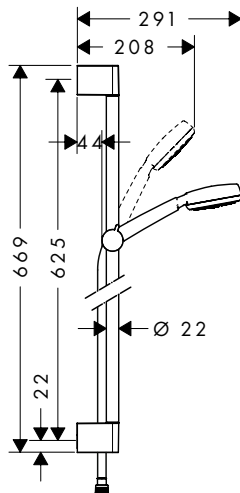

finish

code no.

Crometta 100 Shower set 1jet with shower bar 65 cm

White/Chrome

26652400

- consists of: hand shower, shower bar, shower hose, slider
- shower head size: 100 mm
- spray type: Rain
- without pivot joints
- slide inclination angle can be adjusted by 45°
- maximum flow rate at 3 bar: 16 l/ min
- wall supports of plastic

Consisting of:

- **Crometta 100** Hand shower 1jet (# 26825400)
- **Unica** Shower bar Croma 65 cm with shower hose (# 26503000)
- **Metaflex** Shower hose 160 cm (# 28266000)

Alternative sizes:

- **Crometta 100** Shower set 1jet with shower bar 90 cm White/Chrome 26658400

Water saving EcoSmart version:

- **Crometta 100** Shower set 1jet EcoSmart 9 l/ min with shower bar 65 cm White/Chrome 26655400

Optional parts:

- Wall bar spacer Chrome 97450000