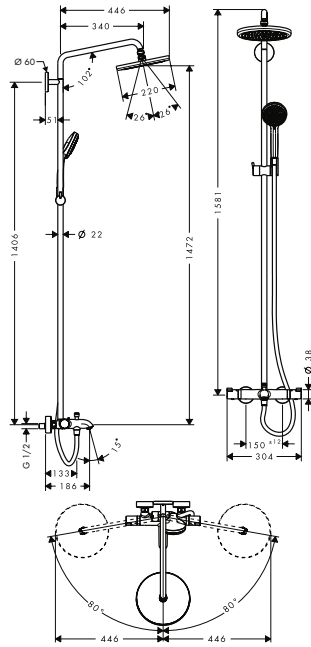

Croma Showerpipe 220 1jet with bath thermostat

finish

code no.

Chrome

27223000

- consists of: overhead shower, hand shower, bath thermostat, shower hose, slider
- overhead shower Cromo 220
- shower head size: 220 mm
- spray type: RainAir
- ball-joint: overhead shower angle adjustable
- height-adjustable hand shower holder
- swivel shower arm
- flow rate RainAir spray (at 3 bar): 17 l/min
- operating pressure: min. 1,5 bar/ max. 10 bar
- thermostat Ecostat Comfort
- flow rate bath filler: 20 l/min
- safety lock at 40° C
- adjustable hot water limitation
- outlets controlled via turning handle
- installation type: exposed installation
- connection dimension DN15
- connection thread G 1/2
- centre distance 150 ± 12 mm

Consisting of:

- **Croma** Overhead shower 220 1jet (# 26464000)
- **Croma 100** Hand shower Vario (# 28535000)
- **Isiflex** Shower hose 200 cm (# 28274000)

Optional parts:

- Wall bar spacer for Cromo 100 Showerpipe

Chrome

95239000