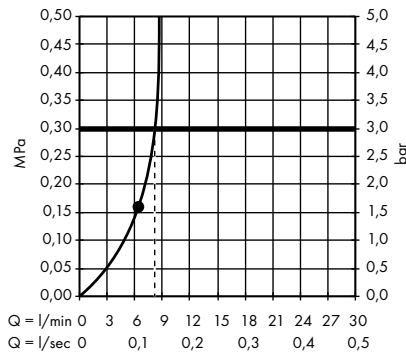

Raindance E Overhead shower 360 1jet with shower arm 24 cm
27371000

Raindance E Overhead shower 360 1jet with shower arm 39 cm
27376000

Raindance E Overhead shower 360 1jet EcoSmart 9 l/min with shower arm
26605000