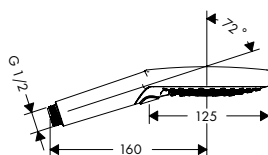

Raindance Select S Hand shower 120 3jet PowderRain

- shower head size: 125 mm
- spray type: PowderRain, Rain, Whirl
- convenient diversion via Select button
- maximum flow rate at 3 bar: 12 l/min
- with internal water conduction
- rinseable dirt filter
- connection thread G 1/2
- connection dimension: DN15
- suitable for continuous flow water heaters

Chrome	26014000