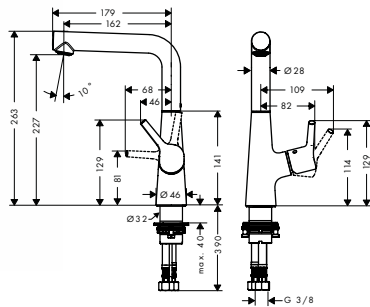

Single lever basin mixer 210 with swivel spout and pop-up waste set

- consists of: single lever basin mixer, waste set
- ComfortZone 210
- projection 162 mm
- swivel range 120°
- normal spray
- flow rate at 3 bar: 5 l/min
- ceramic cartridge
- temperature limitation adjustable
- suitable for continuous flow water heaters
- pop-up waste set G 1 1/4
- material waste set: metal
- connection type: G 3/8 connections
- connection dimension: DN15

Chrome

72105000