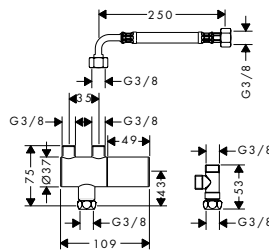

Under-basin thermostat for exposed installation

Chrome

15346000

- the thermostat offers the possibility for thermal disinfection
- connection dimension: G 3/8