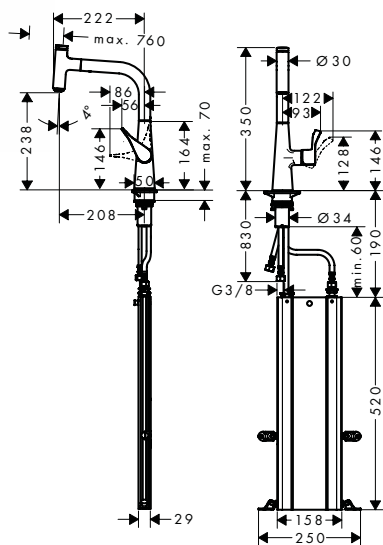

finish

code no.

Metris Select M71 Single lever kitchen mixer 240, pull-out spout, 1jet, sBox

- consists of: single lever kitchen mixer, hose box
- ComfortZone 240
- swivel range adjustable in 2 steps to 110° or 150°
- laminar spray
- Select button for a comfortable start/stop of the water flow
- MagFit magnetic shower support
- connection dimension: DN15
- maximum flow rate at 3 bar: 8 l/ min
- ceramic cartridge
- connection type: G 3/8 connections
- integrated non-return valve
- suitable for continuous flow water heaters
- sBox for quiet, smooth and protected hose guidance in the cabinet, under the countertop, with extension length up to 76 cm
- significantly reduced splashing by soft start of the water flow

Chrome 73802000
Stainless Steel Finish 73802800

Alternative products:

- **Metris Select M71** Single lever kitchen mixer 240, pull-out spray, 2jet, sBox

Chrome 73817000
Stainless Steel Finish 73817800