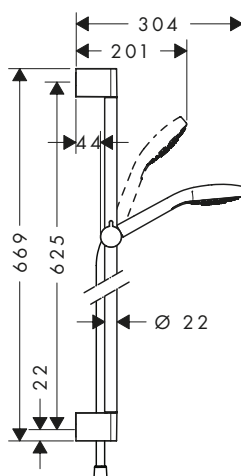

Croma Select E Shower set 1jet White/Chrome 26584400
with shower bar 65 cm

- consists of: hand shower, shower bar, shower hose, slider
- shower head size: 110 mm
- spray type: Rain
- convenient diversion via Select button
- pivot connector prevent hose from tangling
- slide inclination angle can be adjusted by 45°
- maximum flow rate at 3 bar: 16 l/min
- wall supports of plastic

Consisting of:

- **Croma Select E** Hand shower 1jet (# 26814400)
- **Unica** Shower bar Croma 65 cm with shower hose (# 26503000)
- **Isiflex** Shower hose 160 cm (# 28276XXX)

Alternative sizes:

· **Croma Select E** Shower set 1jet White/Chrome 26594400
with shower bar 90 cm

Water saving EcoSmart version:

· **Croma Select E** Shower set 1jet White/Chrome 26585400
EcoSmart 9 l/min with shower bar 65 cm

Optional parts:

· Wall bar spacer Chrome 97450000