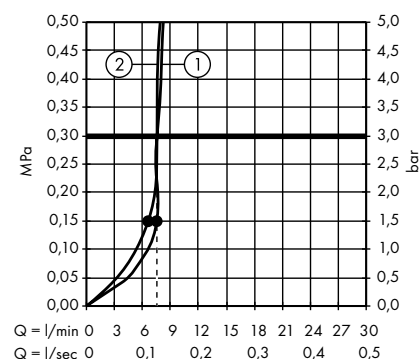

1. Rain
2. RainAir

Raindance Select E Overhead shower 300
2jet EcoSmart 9 l/min with ceiling connector
26608000, 26608400