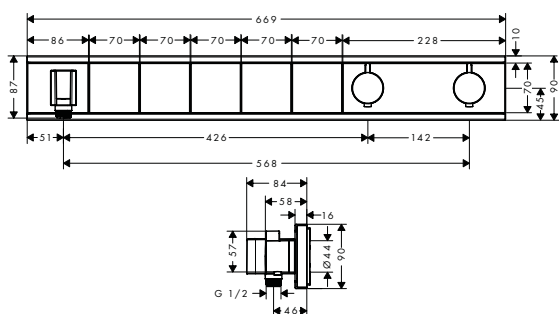

Required parts:

· **RainSelect Basic set for 5 functions** 15313180

RainSelect Thermostat for concealed installation for 5 functions with integrated shower holder

Chrome 15358000
White/Chrome 15358400
Black/Chrome 15358600

- consists of: Thermostat, shower holder
- depending on volume flow and installation situation approx. 50% flow rate reduction and integrated shut off function
- 5 functions
- simultaneous use of several outlets
- Select push-button on/off control for 5 outlets
- maximum flow rate at 3 bar: 26 l/min
- thermostat cartridge, Select valve
- min. operating pressure: 1 bar
- max. operating pressure: 10 bar
- safety lock at 40° C
- temperature limitation adjustable
- non-return valve
- hose nut: for shower hoses with conical or cylindrical nut on both sides
- connection type: basic set
- Thermostat is delivered with buttons hand shower, Waterfall, Rain large, Mono, body shower

Required parts:

· **RainSelect Basic set for 5 functions** 15313180