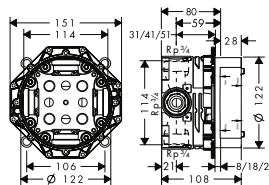

Basic set iBox universal

01800180

- suitable for all shower, bath tub and thermostat finish sets for concealed installation
- connection thread
- Rp 3/4
- rotationally-symmetric installation
- sound-decoupled installation
- connection dimension: DN20

Alternative products:

- Basic set iBox universal with shut-off unit 01850180

Optional parts:

- Extension iBox universal basic set 2.5 cm 13595000
- Fastening rail set for iBox universal 96615000
- Assembly aid for iBox universal 93500000