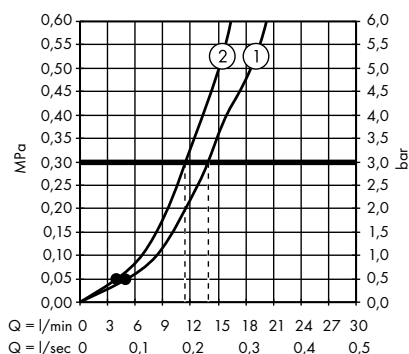

The consumption was measured in combination with the appropriate fittings (thermostat/mixer/in-wall valve) to reflect actual application in practice.

Crometta Hand shower Vario
26330400