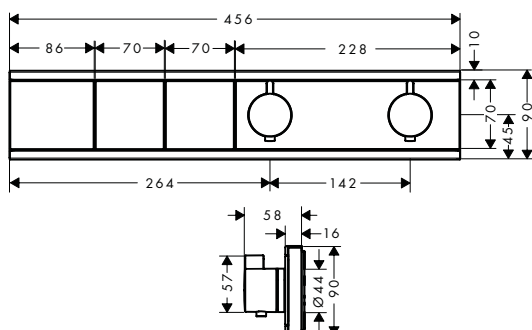

Thermostatic mixers/ valves

RainSelect thermostatic mixers for concealed installation

RainSelect Thermostat for concealed installation for 2 functions

- depending on volume flow and installation situation approx. 50% flow rate reduction and integrated shut off function
- 2 functions
- simultaneous use of several outlets
- Select push-button on/off control for 2 outlets
- maximum flow rate at 3 bar: 26 l/ min
- thermostat cartridge, Select valve
- min. operating pressure: 1 bar
- max. operating pressure: 10 bar
- safety lock at 40° C
- temperature limitation adjustable
- non-return valve
- connection type: basic set
- Thermostat is delivered with buttons handshower and PowderRain

finish	code no.
Chrome	15380000
Brushed Bronze*	15380140
Brushed Black	15380340
Chrome*	
Matt Black*	15380670
Matt White	15380700
Polished Gold	15380990
Optic*	

* available from January 2021

Required parts:

- RainSelect Basic set for 2 functions 15310180