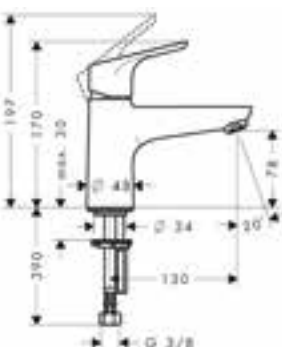

Single lever bath mixer Monotrou

Chrome

31931000

- projection 130 mm
- connection type: G 3/8 connections
- spray type mixer: normal spray
- flow rate at 3 bar: 20 l/min
- ceramic cartridge
- min. operating pressure: 1 bar
- max. operating pressure: 10 bar
- temperature limitation adjustable
- suitable for continuous flow water heaters
- connection dimension: DN15