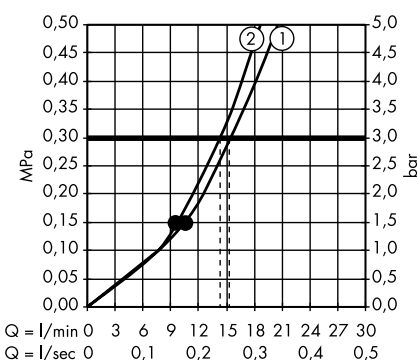

1. Overhead shower
2. Hand shower

Raindance Select S Showerpipe 240 1jet PowderRain with thermostat
27633000, 27633140, 27633340, 27633670, 27633700, 27633990