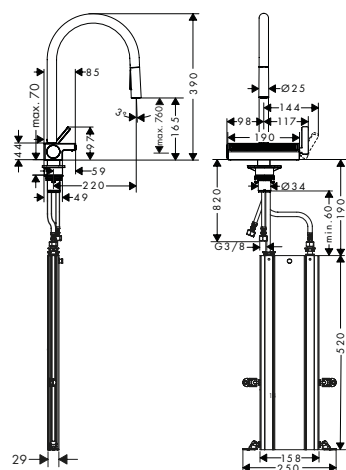

Aquno Select M81

Aquno Select M81
Single lever kitchen
mixer 170, pull-out spray,
3jet, sBox

- consists of: single lever kitchen mixer, hose box, multifunctional strainer
- ComfortZone 170
- swivel range adjustable in 3 steps 60°, 110° or 150°
- laminar spray and shower spray, SatinFlow
- change between SatinFlow and pull-out spray at the touch of a button
- lockable shower spray, spray returns through pressing spray diverter
- MagFit magnetic shower support
- connection dimension: DN15
- maximum flow rate at 3 bar: 6 l/ min
- ceramic cartridge
- connection type: G 3/8 connections
- integrated non-return valve
- sBox for quiet, smooth and protected hose guidance in the cabinet, under the countertop, with extension length up to 76 cm
- tap hole with Ø 35 mm required, recommendation: the middle of tap hole drilling should be max. 45 mm from the back side of the bowl

finish

code no.

	Chrome	73831000
NEW	Matt Black	73831670
	Stainless Steel Finish	73831800

Alternative products:

- **Aquno Select M81**
  Single lever kitchen mixer 170,
  pull-out spray, 3jet

	Chrome	73837000
NEW	Matt Black	73837670
	Stainless Steel Finish	73837800

Aquno Select M81
Single lever kitchen
mixer 250, pull-out spout,
2jet, sBox

- consists of: single lever kitchen mixer, hose box, multifunctional strainer
- ComfortZone 250
- l-spout
- swivel range adjustable in 3 steps 60°, 110° or 150°
- laminar spray, SatinFlow
- change between SatinFlow and pull-out spout at the touch of a button
- MagFit magnetic shower support
- connection dimension: DN15
- maximum flow rate at 3 bar: 6 l/ min
- ceramic cartridge
- connection type: G 3/8 connections
- integrated non-return valve
- sBox for quiet, smooth and protected hose guidance in the cabinet, under the countertop, with extension length up to 76 cm
- tap hole with Ø 35 mm required, recommendation: the middle of tap hole drilling should be max. 45 mm from the back side of the bowl

Chrome

73830000

NEW

Matt Black

73830670

Stainless Steel Finish

73830800