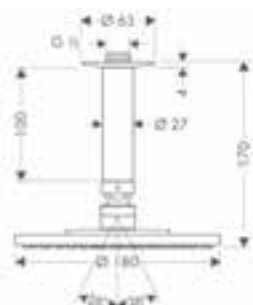

Raindance Classic

Raindance Classic Overhead shower Chrome
240 1jet with shower arm

Chrome

27424000

Chrome/Gold Optic 27424090

- consists of: overhead shower, shower arm
- spray type: RainAir
- shower head size: 240 mm
- shower arm length: 390 mm
- ball-joint: overhead shower angle adjustable
- flow rate RainAir spray (at 3 bar): 19 l/min
- material spray disc: metal
- installation: wall
- connection thread G 1/2
- connection dimension: DN15