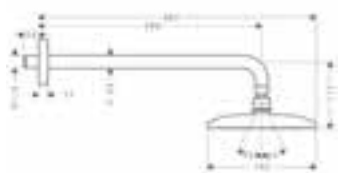

finish

code no.

Raindance E Overhead shower
360 1jet with shower arm 39 cm

Chrome

27376000

- consists of: overhead shower, shower arm
- spray type: RainAir
- shower head size: 360 x 190 mm
- shower arm length: 390 mm
- ball-joint: overhead shower angle adjustable
- flow rate RainAir spray (at 3 bar): 17 l/min
- material spray disc: metal
- spray disc removable for cleaning
- installation: wall
- connection thread G 1/2
- connection dimension: DN15

Water saving EcoSmart version:

Raindance E Overhead shower 360 1jet
EcoSmart 9 l/min with shower arm

Chrome

26605000