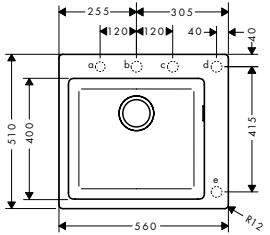

Sinks

SilicaTec built-in sinks

a, b, c, d, e = Ø 35