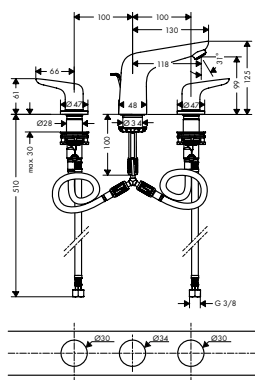

Optional parts:

- Extension set 2.5 cm

31971000

Extension set 2.5 cm

31971000

- extension length: 25 mm

3-hole basin mixer 100 with pop-up waste set

Chrome