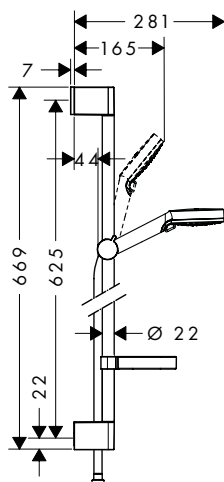

Crometta Shower set Vario
with shower bar 65 cm
and soap dish

finish White/Chrome **code no.** 26553400

- consists of: hand shower, shower bar, shower hose, slider, soap dish
- shower head size: 100 mm
- spray type: Rain, IntenseRain
- spray type adjustment by turning spray disc
- pivot connector prevent hose from tangling
- slide inclination angle can be adjusted by 45°
- maximum flow rate at 3 bar: 14 l/ min
- bar width: 22 mm
- wall supports of plastic

Consisting of:

- **Unica** Shower bar Croma 65 cm (# 26505000)
- **Crometta** Hand shower Vario (# 26330400)
- **Casetta** Soap dish C (# 28678000)
- **Comfortflex** Shower hose 160 cm (# 28168000)

Alternative products:

- **Crometta** Shower set Vario with shower bar 65 cm White/Chrome 26532400

Optional parts:

- Wall bar spacer Chrome 97450000