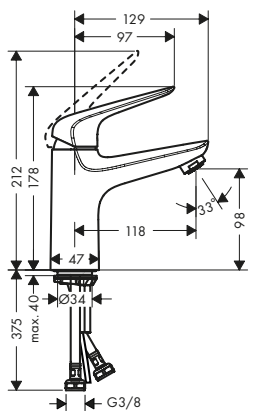

Single lever basin mixer 100 CoolStart with push-open waste set

- consists of: single lever basin mixer, waste set
- ComfortZone 100
- projection 118 mm
- normal spray
- flow rate at 3 bar: 5 l/ min
- ceramic cartridge
- temperature limitation adjustable
- suitable for continuous flow water heaters
- push-open waste set G 1¼
- material waste set: synthetic
- connection type: G ¾ connections
- connection dimension: DN15
- cold water in middle position

Chrome

71032000