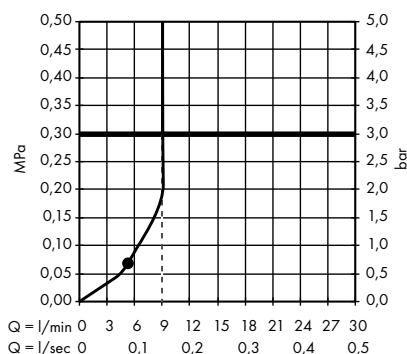

Crometta Overhead shower 160 ljet
EcoSmart 9 l/min
26578000, 26578400