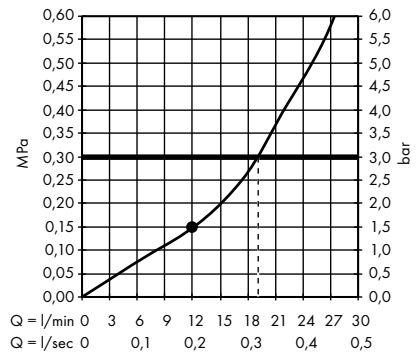

Rainmaker Select Overhead shower 460
1jet with shower arm
24003400, 24003600