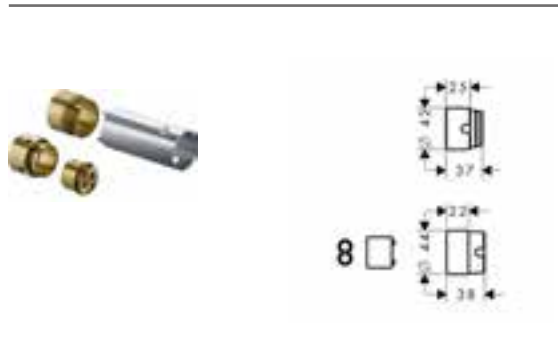

finish

code no.

Extension set 2.5 cm

31971000

- extension length: 25 mm