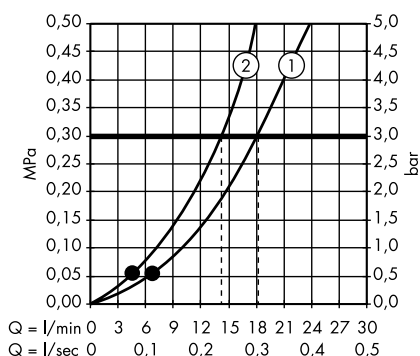

Crometta 85 Overhead shower Vario
28424000

1. Normal
2. Vario