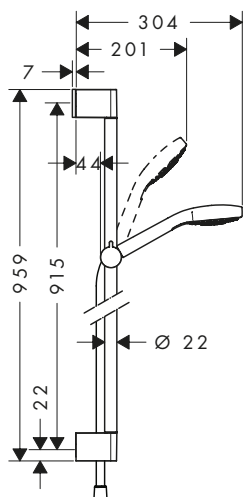

finish code no.

Croma Select E Shower set Multi with shower bar 90 cm

White/Chrome 26590400

- consists of: hand shower, shower bar, shower hose, slider
- shower head size: 110 mm
- spray type: SoftRain, IntenseRain, Massage spray
- convenient diversion via Select button
- pivot connector prevent hose from tangling
- slide inclination angle can be adjusted by 45°
- maximum flow rate at 3 bar: 16 l/min
- wall supports of plastic