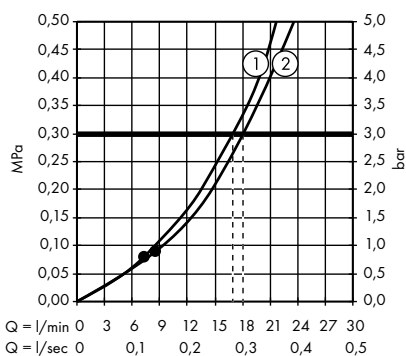

The consumption was measured in combination with the appropriate fittings (thermostat/mixer/in-wall valve) to reflect actual application in practice.

Crometta Showerpipe 160 1jet with thermostat
27264400

1. Hand shower
2. Overhead shower

Crometta Showerpipe 160 1jet EcoSmart 9 l/min with thermostat
27265400