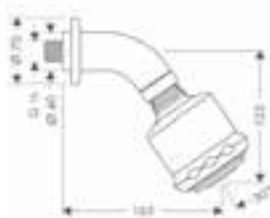

Clubmaster

finish

code no.

Clubmaster Overhead shower 3jet with shower arm

Chrome

27475000

- consists of: overhead shower, shower arm
- spray type: Soft spray, normal spray, Massage spray
- shower head size: 85 mm
- shower arm length: 165 mm
- ball-joint: overhead shower angle adjustable
- flow rate soft spray (at 3 bar): 17 l/min
- flow rate normal spray (at 3 bar): 19 l/min
- flow rate massage spray (at 3 bar): 12 l/min
- grey spray disc
- material spray disc: plastic
- installation: wall
- connection thread G 1/2
- connection dimension: DN15

Consisting of:

- Shower arm 10 cm (# 27438000)
- **Clubmaster Overhead shower 3jet** (# 28496000)

Water saving EcoSmart version:

- **Clubmaster Overhead shower 3jet EcoSmart 9 l/min with shower arm**

Chrome

26606000

Clubmaster Overhead shower 3jet

Chrome

28496000

- spray type: Soft spray, normal spray, Massage spray
- shower head size: 85 mm
- ball-joint: overhead shower angle adjustable
- flow rate soft spray (at 3 bar): 17 l/min
- flow rate normal spray (at 3 bar): 19 l/min
- flow rate massage spray (at 3 bar): 12 l/min
- adjustment with shift on overhead shower
- grey spray disc
- material spray disc: plastic
- installation: wall
- connection thread G 1/2
- connection dimension: DN15

Optional parts:

- Shower arm 10 cm
- Shower arm 12.8 cm

Chrome

27438000

Chrome

27411000