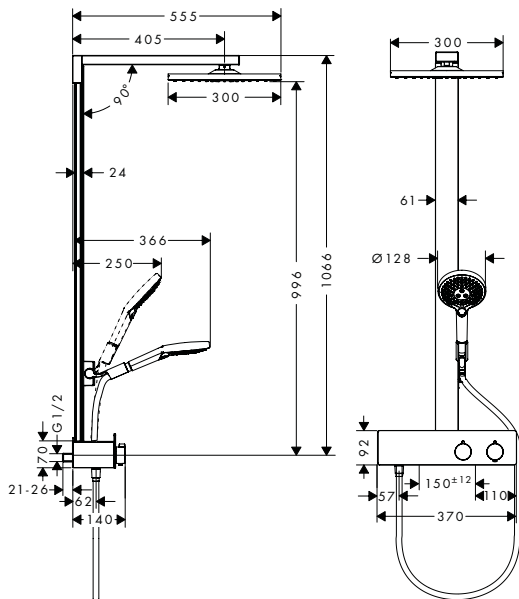

Optional parts:

- **Casetta** Soap dish/ shelf E

Chrome

26511000

White/Chrome

26511400

Black/Chrome

26511600