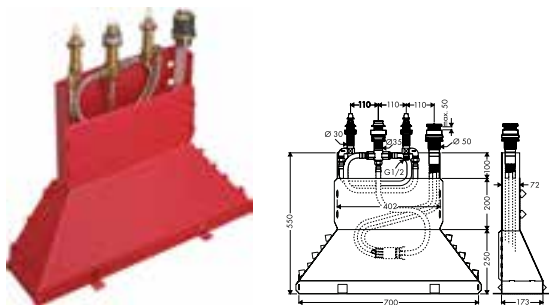

Basic set for 4-hole rim mounted bath mixer

13444180

- consists of: basic set, shower hose, Secubox
- maximum pull-out length of hand shower: 1.10 m
- connection dimension: DN15

Optional parts:

- Secuflex insert extension

98806000