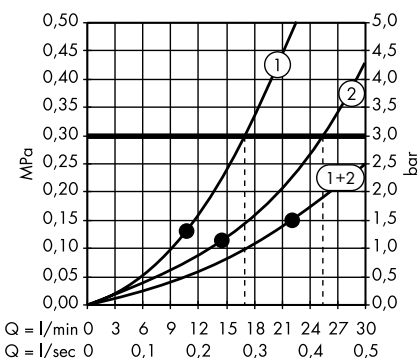

Raindance Rainfall Overhead shower
180 2jet
28433000, 28433400