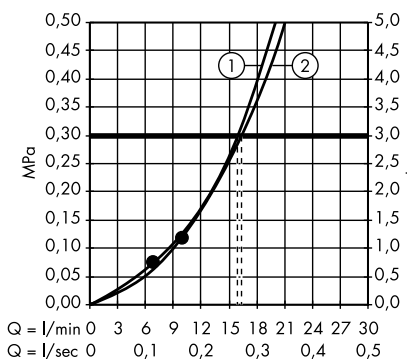

1. Hand shower
2. Overhead shower

Crometta E Showerpipe 240 1jet with thermostat
27271000

1. Hand shower
2. Overhead shower

Crometta E Showerpipe 240 1jet Green with thermostat
27281000

1. Hand shower
2. Overhead shower