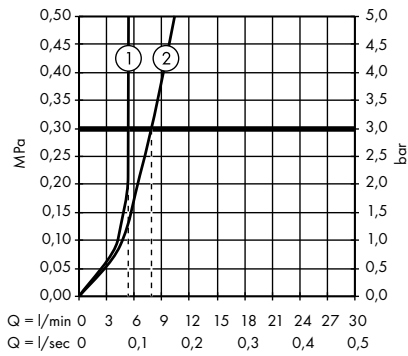

1. With flow limiter
2. Without flow limiter

· Bidette hand shower 1jet with shower holder and pressure resistant shower hose 125 cm
32127000