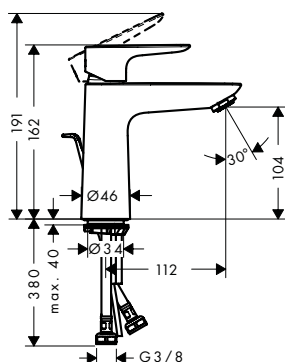

Single lever basin mixer 110
with pop-up waste set

- consists of: single lever basin mixer, waste set
- ComfortZone 110
- projection 112 mm
- normal spray
- flow rate at 3 bar: 5 l/ min
- ceramic cartridge
- temperature limitation adjustable
- suitable for continuous flow water heaters
- pop-up waste set G 1 1/4
- material waste set: metal
- connection type: G 3/8 connections
- connection dimension: DN15

Chrome

71710000

Brushed Bronze

71710140

Brushed Black

71710340

Chrome

Matt Black

71710670

Matt White

71710700

Polished Gold Optic

71710990

Alternative products:

- Single lever basin mixer 110 with push-open waste set
- Single lever basin mixer 110 without waste set
- Single lever basin mixer 110 LowFlow with pop-up waste set

Chrome

71711000

Chrome

71712000

Brushed Bronze

71712140

Brushed Black

71712340

Chrome

Matt Black

71712670

Matt White

71712700

Polished Gold Optic

71712990

Chrome

71715000