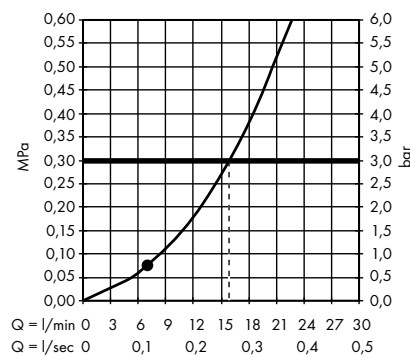

1. TurboRain