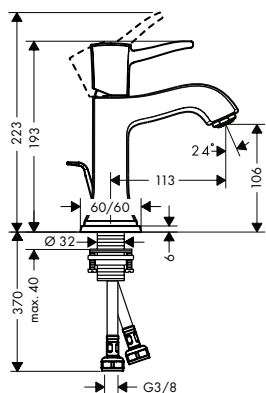

Possible combinations Metropol Classic

Basin

Bath

Shower

Accessories

* as an example

Basin

Single lever basin mixer 110 with lever handle and pop-up waste set