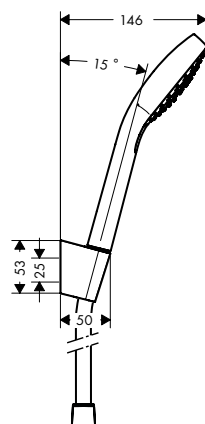

Croma Select E shower holder sets

Croma Select E Shower holder set Vario with shower hose 125 cm

finish White/Chrome **code no.** 26425400

- consists of: hand shower, shower holder, shower hose
- shower head size: 110 mm
- spray type: Rain, IntenseRain, TurboRain
- convenient diversion via Select button
- maximum flow rate at 3 bar: 15 l/min
- pivot connector prevent hose from tangling
- wall supports of plastic

1. **Consisting of:**
2. **Croma Select E** Hand shower Vario (# 26812400)
   - Shower holder Porter S (# 28331XXX)
   - **Isiflex** Shower hose 125 cm (# 28272XXX)

Alternative sizes:
· **Croma Select E** Shower holder set Vario with shower hose 160 cm White/Chrome 26413400