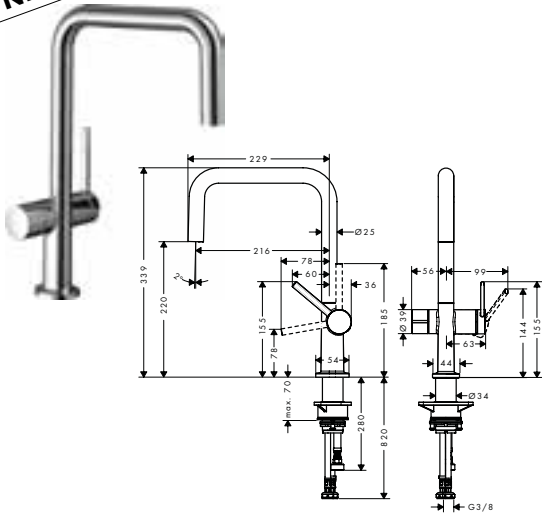

finish

code no.

NEW

Talis M54 Single lever kitchen mixer U 220, device shut-off valve, 1 jet

Chrome	72807000
Matt Black	72807670
Stainless Steel Finish	72807800

- ComfortZone 220
- swivel range adjustable in 4 steps 60°, 110°, 150° or 360°
- laminar spray
- with integrated shut-off valve
- device connection DN20
- connection dimension: DN15
- maximum flow rate at 3 bar: 8 l/ min
- ceramic cartridge
- connection type: G 3/8 connections
- suitable for continuous flow water heaters