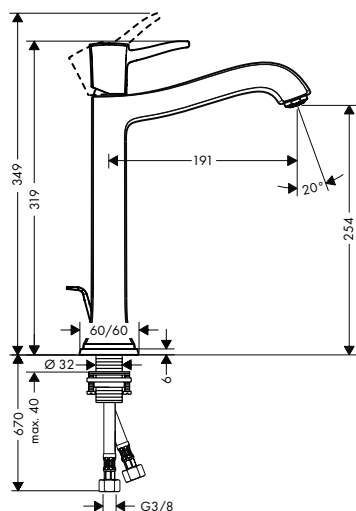

Single lever basin mixer 260 with lever handle for washbowls with pop-up waste set

- consists of: single lever basin mixer, waste set
- ComfortZone 260
- projection 191 mm
- normal spray
- flow rate at 3 bar: 5 l/ min
- ceramic cartridge
- temperature limitation adjustable
- suitable for continuous flow water heaters
- pop-up waste set G 1 1/4
- material waste set: metal
- connection type: G 3/8 connections
- connection dimension: DN15

Chrome 31303000
Chrome/Gold Optic 31303090