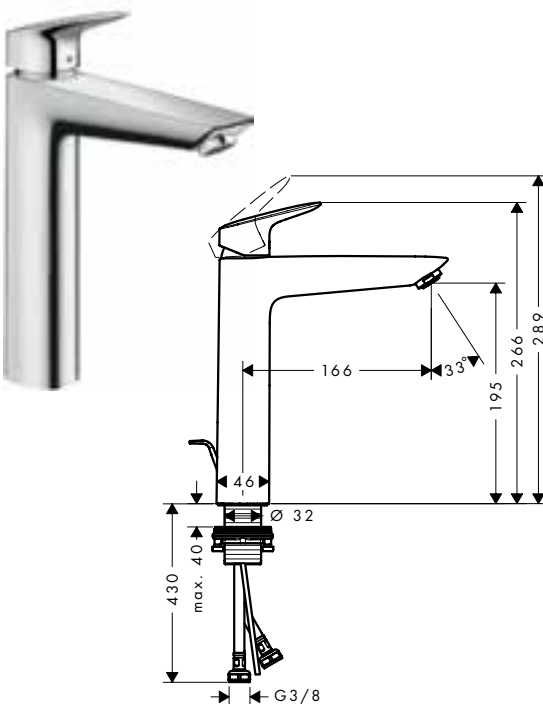

Single lever basin mixer 190
with pop-up waste set

Chrome

71090000

- consists of: single lever basin mixer, waste set
- ComfortZone 190
- projection 166 mm
- normal spray
- flow rate at 3 bar: 5 l/ min
- ceramic cartridge
- temperature limitation adjustable
- suitable for continuous flow water heaters
- pop-up waste set G 1 1/4
- material waste set: synthetic
- connection type: G 3/8 connections
- connection dimension: DN15

Alternative products:

- Single lever basin mixer 190 without waste set

Chrome

71091000