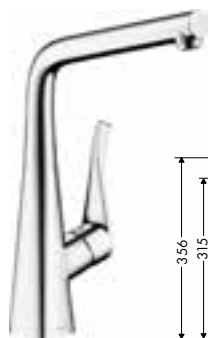

finish

code no.

Metris M71 Single lever kitchen mixer 320, installation in front of a window, 1 jet

Chrome

14823000

- ComfortZone 320
- swivel range adjustable in 3 steps 110°, 150° or 360°
- installation in front of the window, can be laid flat, base height 57 mm
- laminar spray
- connection dimension: DN15
- maximum flow rate at 3 bar: 15 l/min
- ceramic cartridge
- connection type: G 3/8 connections
- suitable for continuous flow water heaters
- significantly reduced splashing by soft start of the water flow

Alternative products:

- **Metris M71** Single lever kitchen mixer 320, 1 jet

Chrome

14822000

Stainless Steel Finish

14822800