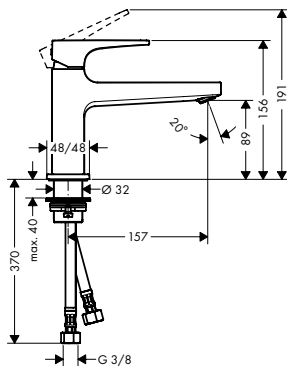

Single lever basin mixer 100 with lever handle for hand washbasins with push-open waste set

- consists of: single lever basin mixer, waste set
- ComfortZone 100
- projection 127 mm
- normal spray
- flow rate at 3 bar: 5 l/min
- ceramic cartridge
- temperature limitation adjustable
- suitable for continuous flow water heaters
- push-open waste set G 1¼
- material waste set: metal
- connection type: G ¾ connections
- connection dimension: DN15

finish **code no.**

Chrome	32500000
Brushed Bronze	32500140
Brushed Black	32500340
Chrome	
Matt Black	32500670
Matt White	32500700
Polished Gold Optic	32500990

Single lever basin mixer 100 with lever handle and push-open waste set

- consists of: single lever basin mixer, waste set
- ComfortZone 100
- projection 157 mm
- normal spray
- flow rate at 3 bar: 5 l/min
- ceramic cartridge
- temperature limitation adjustable
- suitable for continuous flow water heaters
- push-open waste set G 1¼
- material waste set: metal
- connection type: G ¾ connections
- connection dimension: DN15

Chrome 32502000

Alternative products:

- Single lever basin mixer 100 CoolStart with lever handle and push-open waste set

Chrome 32503000

Single lever basin mixer 100 CoolStart with lever handle and push-open waste set

- consists of: single lever basin mixer, waste set
- ComfortZone 100
- projection 157 mm
- normal spray
- flow rate at 3 bar: 5 l/min
- ceramic cartridge
- temperature limitation adjustable
- suitable for continuous flow water heaters
- push-open waste set G 1¼
- material waste set: metal
- connection type: G ¾ connections
- connection dimension: DN15
- cold water in middle position

Chrome 32503000

Alternative products:

- Single lever basin mixer 100 with lever handle and push-open waste set

Chrome 32502000