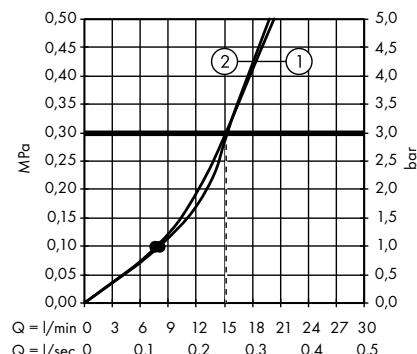

Croma Select E Showerpipe 180 2jet
with single lever mixer
27258400

1. Overhead shower
2. Hand shower