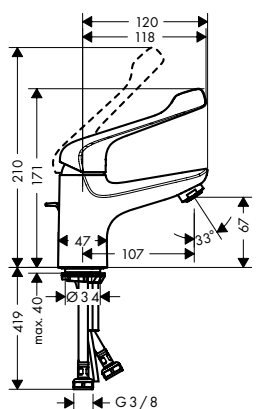

Basin - Novus Care

Single lever basin mixer 70 with extra long handle and pop-up waste set

- consists of: single lever basin mixer, waste set
- ComfortZone 70
- larger print for greater clarity
- with extra long barrier-free handle
- projection 107 mm
- normal spray
- flow rate at 3 bar: 5 l/min
- ceramic cartridge
- temperature limitation adjustable
- suitable for continuous flow water heaters
- pop-up waste set G 1 1/4
- material waste set: metal
- connection type: G 3/8 connections
- connection dimension: DN15

Chrome

71920000

Alternative sizes:

- Single lever basin mixer 100 with extra long handle and pop-up waste set

Chrome

71921000