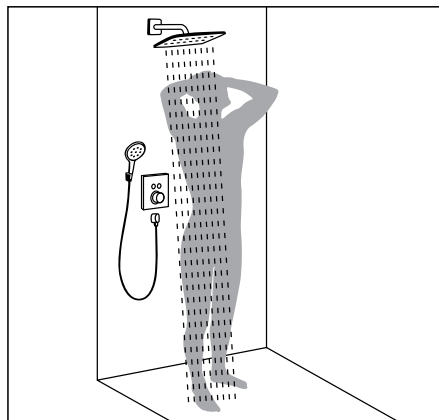

Hand shower or shower set

The basic solution is easy to install and gives you an indulgent shower experience.

Overhead shower

For shower rain with the ability to move freely. The variants with extra large spray discs deliver extra comfort.