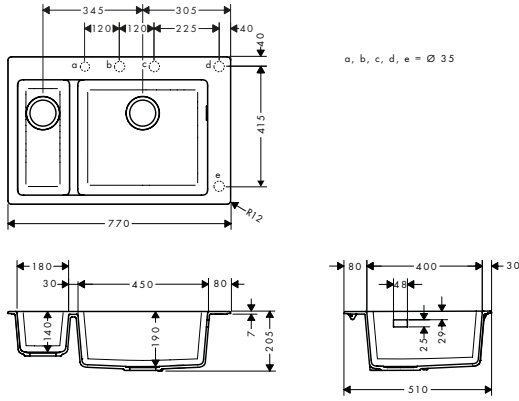

S510-F635 Built-in sink
180/450

finish **code no.**

- Graphiteblack 43315170
- Stonegrey 43315290
- Concretegrey 43315380

- cut-out dimensions: 750 x 490 mm
- material: SilicaTec
- number of bowls: 1 main bowl and 1 additional bowl
- tap hole for drilling is predefined (see scale drawing)
- sink depth: 190 mm
- depth half sink: 140 mm
- cabinet size: 80 cm
- type of installation: topmount
- position overflow: on the right side of the main bowl
- waste set not included - please order one waste set from the required parts

Required parts (choose one)

- D17-10 Manual waste and overflow set Chrome 43928000
  for double bowl granite
- D17-11 Automatic waste and overflow set Chrome 43938000
  for double bowl granite
- D17-12 Automatic waste and overflow set Chrome 43948000
  for double bowl granite Select

Optional parts:

- F15 Cutting board walnut 40960000
- F16 Cutting board oak 40961000
- F17 Mobile drainboard Stainless Steel 40962800
- F14 Multifunctional strainer Matt Black 40963000