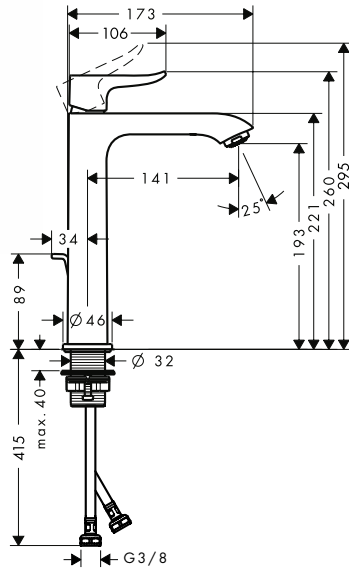

finish

code no.

Single lever basin mixer 200 with pop-up waste set

- consists of: single lever basin mixer, waste set
- ComfortZone 200
- projection 141 mm
- normal spray
- flow rate at 3 bar: 5 l/min
- ceramic cartridge
- temperature limitation adjustable
- suitable for continuous flow water heaters
- pop-up waste set G 1 1/4
- material waste set: metal
- connection type: G 3/8 connections
- connection dimension: DN15

Chrome

31183000

Alternative products:

- Single lever basin mixer 200 without waste set

Chrome

31185000