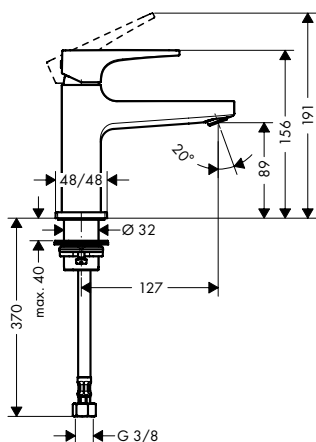

Single lever basin mixer 100 with lever handle for hand washbasins for cold water

- ComfortZone 100
- projection 127 mm
- normal spray
- flow rate at 3 bar: 5 l/min
- ceramic cartridge
- for cold water connection
- connection type: G 3/8 connections
- connection dimension: DN15

Chrome

32501000