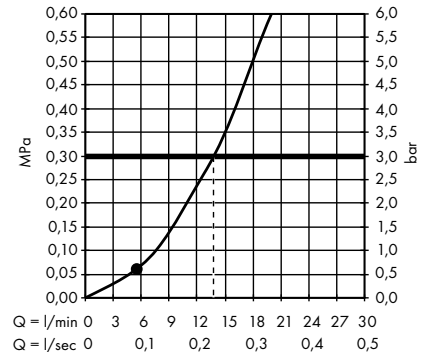

Hand showers

· **Rainfinity** Hand shower 130 3jet
26864000, 26864140, 26864340, 26864670, 26864700, 26864990

1. Mono
2. Intense PowderRain
3. PowderRain

· **Rainfinity** Hand shower 130 3jet EcoSmart
26865000, 26865140, 26865340, 26865670, 26865700, 26865990

1. Mono
2. Intense PowderRain
3. IntenseRain

· **Rainfinity** Baton hand shower 100 1jet
26866000, 26866140, 26866340, 26866670, 26866700, 26866990

· **Rainfinity** Baton hand shower 100 1jet EcoSmart
26867000, 26867140, 26867340, 26867670, 26867700, 26867990

· **Raindance Select E** Hand shower 150 3jet
26550000, 26550400

1. RainAir
2. CaresseAir
3. Mix

· **Raindance Select E** Hand shower 150 3jet EcoSmart 9 l/min
26551000, 26551400

1. RainAir
2. CaresseAir
3. Mix

· **Raindance Select E** Hand shower 120 3jet
26520000, 26520140, 26520340, 26520400, 26520670, 26520700, 26520990

1. RainAir
2. Rain
3. WhirlAir

· **Raindance Select E** Hand shower 120 3jet EcoSmart 9 l/min
26521000, 26521400

1. RainAir
2. WhirlAir
3. Rain

· **Raindance Select S** Hand shower 150 3jet
28587000, 28587400

1. RainAir
2. CaresseAir
3. Mix