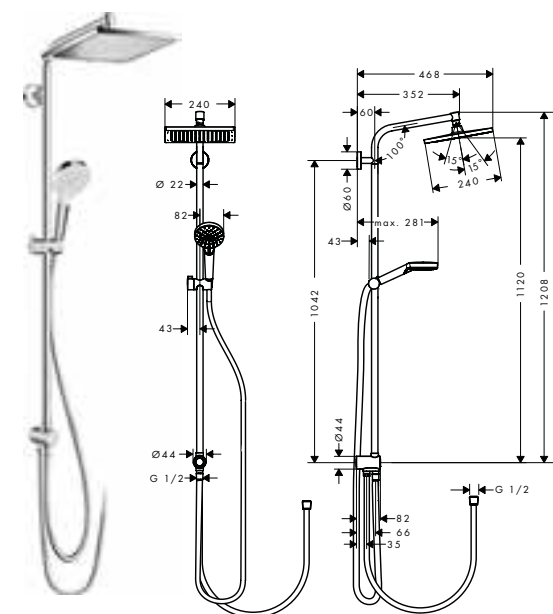

Consisting of:

- **Crometta E** Overhead shower 240 1jet (# 26726000)
- **Crometta** Hand shower Vario (# 26330400)
- **Isiflex** Shower hose 160 cm (# 28276XXX)

Optional parts:

- Wall bar spacer for Crometa 100 Showerpipe

Chrome

95239000

Crometta E Showerpipe 240

Chrome

27289000

1jet EcoSmart 9 l/min Reno

- consists of: overhead shower, hand shower, shower hose, slider, wall connector
- overhead shower Crometta E 240
- shower head size: 240 x 240 mm
- spray type: Rain
- ball-joint: overhead shower angle adjustable
- shower arm length: 350 mm
- slide inclination angle can be adjusted by 45°
- height-adjustable hand shower holder
- maximum flow rate at 3 bar: 9 l/min
- flow rate Rain spray (at 3 bar): 9 l/min
- installation type: exposed installation
- water connection: Isiflex shower hose 80 cm
- connection dimension: DN15
- connection thread G 1/2
- rising pipe can be shortened in height

Consisting of:

- **Crometta E** Overhead shower 240 1jet EcoSmart 9 l/min (# 26727000)
- **Crometta** Hand shower Vario EcoSmart 9 l/min (# 26332400)
- **Isiflex** Shower hose 160 cm (# 28276XXX)
- **Isiflex** Shower hose B 80 cm (# 28278000)

Optional parts:

- Wall bar spacer for Crometa 100 Showerpipe

Chrome

95239000