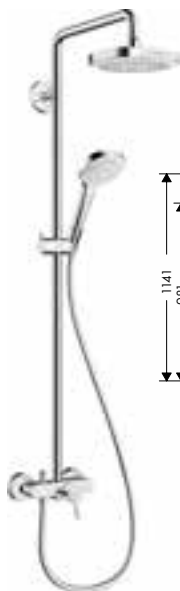

finish

code no.

Croma Select E Showerpipe 180 2jet with single lever mixer

White/Chrome

27258400

- consists of: overhead shower, hand shower, single lever shower mixer, shower hose, slider
- overhead shower Croma Select E 180 2jet
- shower head size: 180 x 180 mm
- ball-joint: overhead shower angle adjustable
- spray type: Rain, IntenseRain
- height-adjustable hand shower holder
- shower arm length: 400 mm
- swivelling shower arm
- flow rate IntenseRain spray (at 3 bar): 16 l/min
- flow rate Rain spray (at 3 bar): 16 l/min
- operating pressure: min. 1,5 bar/max. 10 bar
- installation type: exposed installation
- connection dimension DN15
- connection thread G 1/2
- centre distance 150 ± 12 mm
- ceramic cartridge
- temperature limitation adjustable
- rising pipe can be shortened in height

Consisting of:

- **Isiflex** Shower hose 160 cm (# 28276XXX)
- **Croma Select E** Overhead shower 180 2jet (# 26524XXX)
- **Croma Select E** Hand shower Multi (# 26810400)

Optional parts:

- Wall bar spacer for Croma 100 Showerpipe

Chrome

95239000