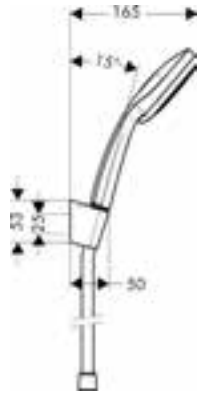

Croma 100 Shower holder set Vario with shower hose 125 cm

Chrome

27592000

- consists of: hand shower, shower holder, shower hose
- shower head size: 100 mm
- spray type: Rain, normal spray, Shampoo spray, Massage spray
- spray type adjustment by turning spray disc
- maximum flow rate at 3 bar: 18 l/min
- pivot connector prevent hose from tangling
- wall supports of plastic

Consisting of:

- **Croma 100** Hand shower Vario (# 28535000)
- Shower holder Porter S (# 28331XXX)
- **Isiflex** Shower hose 125 cm (# 28272XXX)

Alternative sizes:

- **Croma 100** Shower holder set Vario with shower hose 160 cm

Chrome

27594000