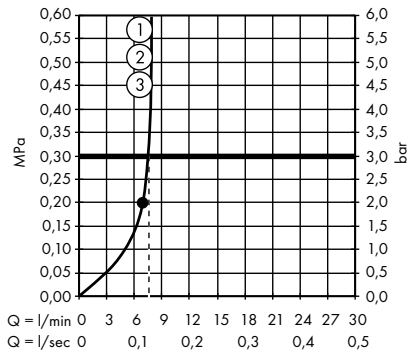

Rainmaker Select Overhead shower 460
3jet EcoSmart 9 l/min with ceiling connector
24016400