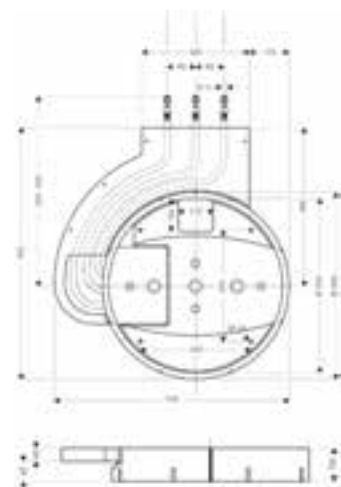

finish

code no.

Raindance Rainmaker
Overhead shower 600 3jet
with lighting

Chrome

26117000

- spray type: RainAir, Whirl, RainAir XL
- shower head size: 600 mm
- flow rate RainAir spray (at 3 bar): 20.5 l/min
- flow rate RainAir XL (at 3 bar): 25 l/min
- flow rate WhirlAir spray (at 3 bar): 20.5 l/min
- the 3 spray zones must be controlled via 3 valves or a diverter valve with 3 outlets
- material spray disc: metal
- installation: flush with the ceiling on basic body
- connection dimension: DN20
- with integrated lighting
- illuminant: LED
- power supply: 12 V - DC
- transformer power supply for concealed installation 12 V, 18 W
- input voltage: 100 - 240 V AC / 50 / 60 Hz
- output voltage: 12 V - DC
- colour temperature: 2700 K
- energy efficiency label: C
- TÜV certified

Alternative products:

- **Raindance Rainmaker** Overhead shower 600 3jet without lighting

Chrome

26115000

Required parts:

- **Raindance Rainmaker** Basic set for overhead shower 600 3jet

28412180

Optional parts:

- **ShowerSelect S** Valve for concealed installation for 3 functions
- **ShowerSelect S** Thermostat HighFlow for concealed installation for 1 function and additional outlet

Chrome

15745000

Chrome

15742000

Raindance Rainmaker Basic
set for overhead shower 600
3jet

28412180

- connection dimension: G 1/2

Optional parts:

- **Raindance Rainmaker** Overhead shower 600 3jet with lighting
- **Raindance Rainmaker** Overhead shower 600 3jet without lighting

Chrome

26117000

Chrome

26115000