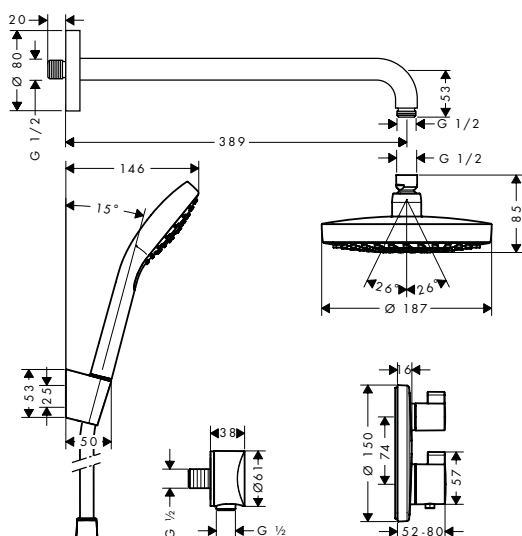

Consisting of:

- **Croma Select S** Overhead shower 180 2jet (# 26522XXX)
- Shower arm 38.9 cm (# 27413XXX)
- **Croma Select S** Hand shower 1jet (# 26804400)
- **Isiflex** Shower hose 125 cm (# 28272XXX)
- Shower holder Porter S (# 28331XXX)
- **FixFit** Wall outlet S without non-return valve (# 27453000)
- **Ecostat S** Thermostat for concealed installation for 2 functions (# 15758XXX)
- Basic set iBox universal (# 01800180)