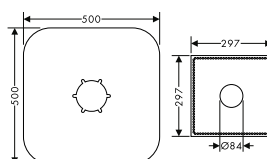

Sealing foil for basic set bath mixer floor-standing

96441000