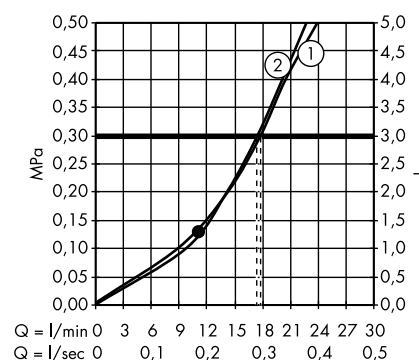

1. Rain
2. RainAir

Raindance Select S Overhead shower
300 2jet with ceiling connector
27337000, 27337400