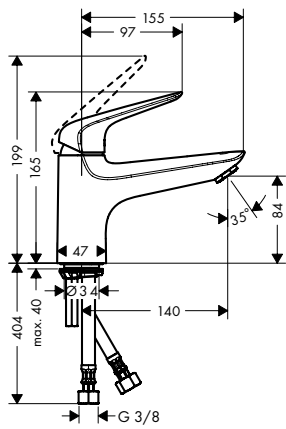

finish

code no.

Single lever bath mixer
Monotrou

- projection 140 mm
- connection type: G 3/8 connections
- spray type mixer: normal spray
- flow rate at 3 bar: 20 l/min
- ceramic cartridge
- min. operating pressure: 1 bar
- max. operating pressure: 10 bar
- temperature limitation adjustable
- suitable for continuous flow water heaters
- connection dimension: DN15

Chrome

71322000