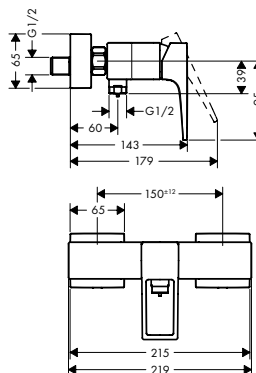

Single lever shower mixer for exposed installation with loop handle

Chrome

74560000

- connection type: s-shaped connections
- centre distance: 150 ± 12 mm
- flow rate at 3 bar: 22 l/min
- ceramic cartridge
- min. operating pressure: 1 bar
- max. operating pressure: 10 bar
- temperature limitation adjustable
- non-return valve
- with silencer
- hose connection DN15
- connection dimension: DN15