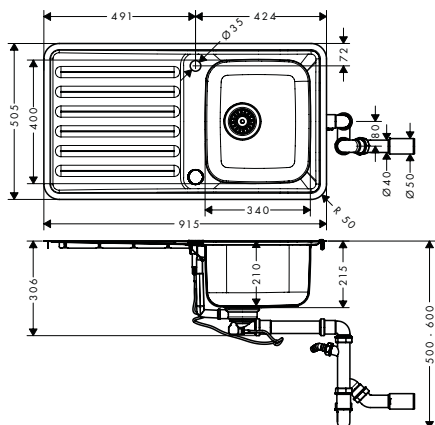

S4113-F340 Built-in sink
340/400 with drainboard

Stainless Steel

43337800

- cut-out dimensions: 895 x 485 mm
- Automatic waste set included
- material: stainless steel
- number of bowls: 1 main bowl
- with drainage
- tap hole and hole for pop-up waste control are pre-drilled
- orientation: reversible
- sink depth: 210 mm
- cabinet size: 45 cm
- type of installation: flat on the countertop (self-rimming) or flush-mount installation
- position overflow: on the side of the bowl under drainboard
- tap ledge reinforcing for a tight and stable seating of the kitchen mixer
- corner radius: 70 mm