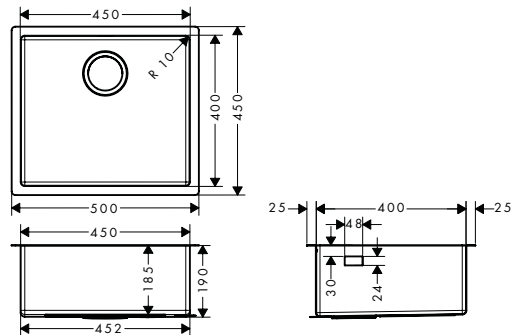

S719-U450 Under-mount sink 450

Stainless Steel

43426800

- cut-out dimensions: 448 x 398 mm
- material: stainless steel
- number of bowls: 1 main bowl
- sink depth: 190 mm
- cabinet size: 60 cm
- type of installation: undermount, flat on the countertop (self-rimming) or flush-mount installation
- position overflow: on the right side of the bowl
- corner radius: 10 mm
- waste set not included - please order one waste set from the required parts

Required parts (choose one)

- D14-10 Manual waste and overflow set for single bowl Stainless Steel 43921800
- D14-11 Automatic waste and overflow set for single bowl Stainless Steel 43931800
- D14-12 Automatic waste and overflow set for single bowl Select Stainless Steel 43941800

Optional parts:

- F15 Cutting board walnut 40960000
- F16 Cutting board oak 40961000
- F17 Mobile drainboard Stainless Steel 40962800
- F14 Multifunctional strainer Matt Black 40963000