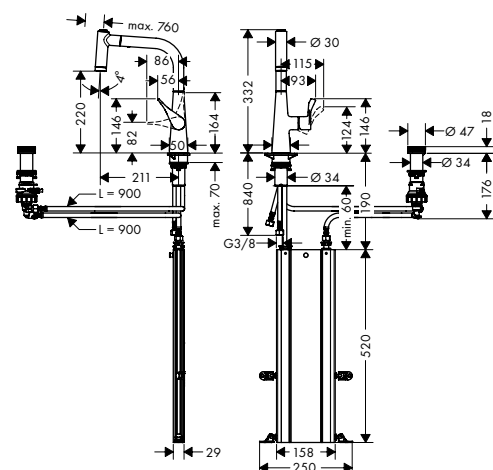

Metris Select M71

finish

code no.

Chrome 73806000
Stainless Steel Finish 73806800

Metris Select M71 2-hole single lever kitchen mixer 320, pull-out spray, 2jet, sBox

- consists of: 2-hole single lever kitchen mixer, control unit, hose box
- ComfortZone 320
- swivel range adjustable in 2 steps to 110° or 150°
- flexible position of faucet controls, 2 tap holes with Ø 35 mm required
- push of control unit: intuitive start and stop function of the water flow, turn: automatic drain operation
- laminar spray and shower spray
- lockable shower spray, spray returns automatically through handle closing
- MagFit magnetic shower support
- connection dimension: DN15
- maximum flow rate at 3 bar: 7 l/min
- ceramic cartridge
- connection type: G 3/8 connections
- integrated non-return valve
- suitable for continuous flow water heaters
- sBox for quiet, smooth and protected hose guidance in the cabinet, under the countertop, with extension length up to 76 cm

Alternative products:

- **Metris Select M71 2-hole single lever kitchen mixer 320, Eco, pull-out spray, 2jet, sBox**

Chrome 73827000

Metris Select M71 2-hole single lever kitchen mixer 220, pull-out spray, 2jet, sBox

Chrome 73805000
Stainless Steel Finish 73805800