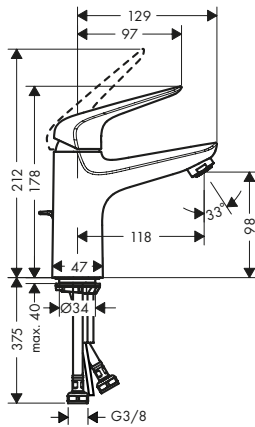

Chrome

71920000

Alternative sizes:

- Single lever basin mixer 100 with extra long handle and pop-up waste set

Chrome

71921000

finish

code no.