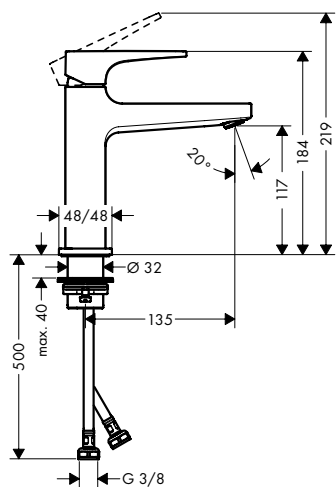

Single lever basin mixer 110 CoolStart with lever handle and push-open waste set

- consists of: single lever basin mixer, waste set
- ComfortZone 110
- projection 135 mm
- normal spray
- flow rate at 3 bar: 5 l/min
- ceramic cartridge
- temperature limitation adjustable
- suitable for continuous flow water heaters
- push-open waste set G 1 1/4
- material waste set: metal
- connection type: G 3/8 connections
- connection dimension: DN15
- cold water in middle position

Chrome 32508000

Alternative products:

- Single lever basin mixer 110 with lever handle and pop-up waste set Chrome 32506000
- Single lever basin mixer 110 with lever handle and push-open waste set Chrome 32507000
- Brushed Bronze 32507140
- Brushed Black 32507340
- Chrome
- Matt Black 32507670
- Matt White 32507700
- Polished Gold Optic 32507990