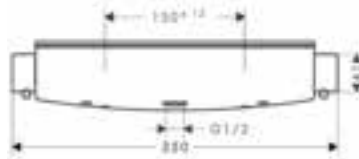

Consisting of:

- S-Union Set (# 95772000)

Optional parts:

- S-connections adapter G 3/4 for renovation Chrome 02026000

Ecostat Select Shower thermostat for exposed installation

Chrome 13161000
White/Chrome 13161400

- 1 function
- volume control for 1 outlet
- centre distance: 150 ± 12 mm
- CoolContact thermostat: Prevents the housing from heating up, making showering even safer
- EcoStop button limits the water consumption to 10 l/ min
- maximum flow rate at 3 bar: 12 l/ min
- flow rate hand shower connection at 3 bar: 12 l/ min
- thermostat cartridge, ceramic valve 180°
- min. operating pressure: 1 bar
- max. operating pressure: 10 bar
- safety lock at 40° C
- temperature limitation adjustable
- with isolated water conduction
- non-return valve
- with silencer
- shelf made of safety glass
- in case of installation on existing G 3/4 connections, adaptor # 02026000 must be used
- surface of the shelf at color variant -000 = mirror glass, at color variant -400 = white glass
- connection type: s-shaped connections
- connection dimension: DN15
- dirt filter included

Consisting of:

- S-Union Set (# 95772000)

Optional parts:

- S-connections adapter G 3/4 for renovation Chrome 02026000