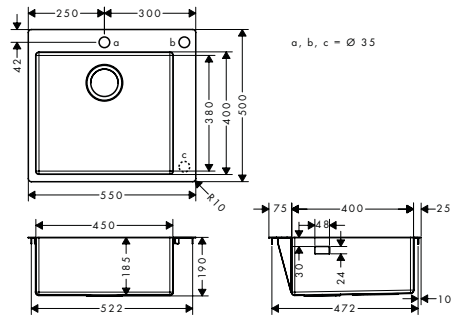

S712-F450 Built-in sink 450

Stainless Steel

43305800

- cut-out dimensions: 530 x 480 mm
- material: stainless steel
- number of bowls: 1 main bowl
- tap hole and hole for pop-up waste control are pre-drilled
- sink depth: 190 mm
- cabinet size: 60 cm
- type of installation: flat on the countertop (self-rimming) or flush-mount installation
- position overflow: on the right side of the bowl
- tap ledge reinforcing for a tight and stable seating of the kitchen mixer
- corner radius: 10 mm
- waste set not included - please order one waste set from the required parts

Required parts:

- D14-11 Automatic waste and overflow set for single bowl

Stainless Steel

43931800

Optional parts:

- F15 Cutting board walnut
- F16 Cutting board oak
- F17 Mobile drainboard
- F14 Multifunctional strainer

Stainless Steel
Matt Black

40960000
40961000
40962800
40963000