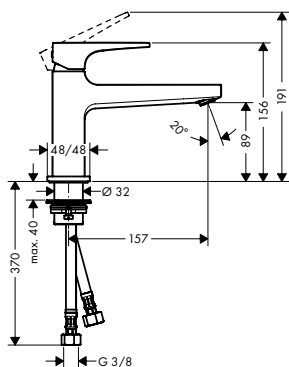

finish

code no.

Chrome

32508000

Alternative products:

- Single lever basin mixer 110 with lever handle and pop-up waste set Chrome 32506000
- Single lever basin mixer 110 with lever handle and push-open waste set Chrome 32507000
- Brushed Bronze 32507140
- Brushed Black 32507340
- Chrome
- Matt Black 32507670
- Matt White 32507700
- Polished Gold Optic 32507990