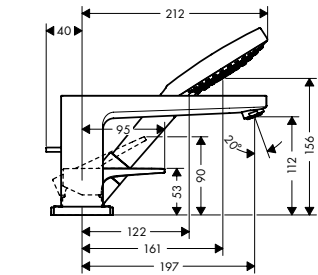

Required parts:

- Basic set for 3-hole rim mounted single lever bath mixer

13437180

Basic set for 3-hole rim mounted single lever bath mixer

13437180

- consists of: basic set, shower hose, Secubox
- maximum pull-out length of hand shower: 1.10 m
- connection thread: G 1/2
- connection dimension: DN15

Optional parts:

- Secuflex insert extension

98806000