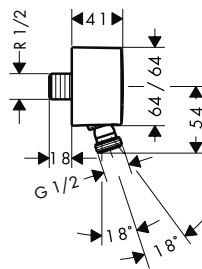

Wall outlet with non-return valve and pivot joint

- shower hose connection with ball joint
- plastic connection angle with metal ball joint
- non-return valve
- installation: wall
- hose nut: for shower hoses with conical nut on both sides

Chrome 27414000