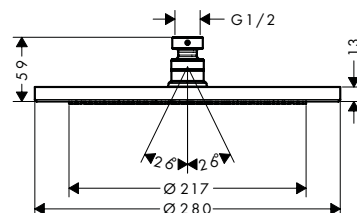

Croma

Croma Overhead shower 280 1jet

- spray type: RainAir
- shower head size: 280 mm
- ball-joint: overhead shower angle adjustable
- maximum flow rate at 3 bar: 15 l/min
- flow rate RainAir spray (at 3 bar): 15 l/min
- material spray disc: metal
- spray disc removable for cleaning
- installation: ceiling or wall
- connection thread G 1/2
- connection dimension: DN15

Chrome

26220000

Brushed Bronze

26220140

Brushed Black

26220340

Chrome

Matt Black

26220670

Matt White

26220700

Polished Gold Optic

26220990

Water saving EcoSmart version:

- **Croma** Overhead shower 280 1jet EcoSmart 9 l/min

Chrome

26221000

Brushed Bronze

26221140

Brushed Black

26221340

Chrome

Matt Black

26221670

Matt White

26221700

Polished Gold Optic

26221990

Optional parts:

- Shower arm 38.9 cm
- Ceiling connector 10 cm

Chrome

27413000

Brushed Bronze

27413140

Brushed Black

27413340

Chrome

Matt Black

27413670

Matt White

27413700

Polished Gold Optic

27413990

Chrome

27479000