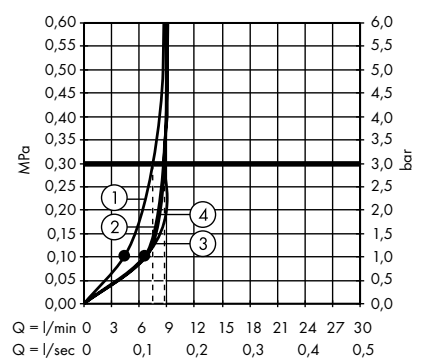

Croma 100 Hand shower Vario EcoSmart
9 l/min
28537000

1. Massage
2. Shampoo
3. Normal
4. Rain