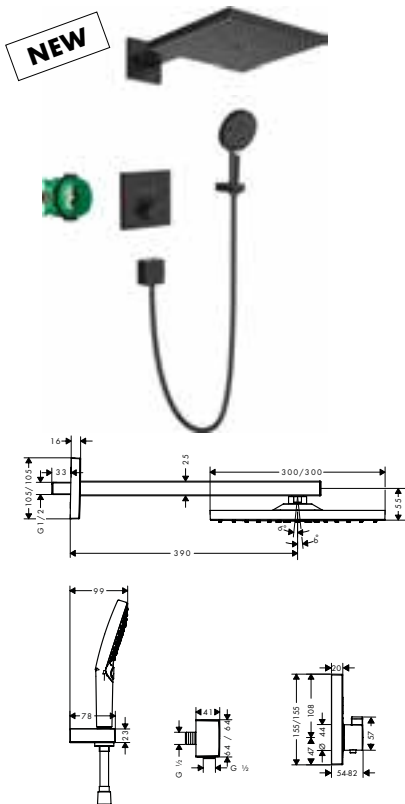

finish code no.

Raindance E Shower system for concealed installation with ShowerSelect thermostat

Matt Black 27939670

- consists of: overhead shower, hand shower, shower thermostat, shower arm, shower holder, wall outlet, shower hose, basic set

Consisting of:

- **Raindance E** Overhead shower 300 1jet with shower arm (# 26238XXX)
- **Raindance Select S** Hand shower 120 3jet (# 26530XXX)
- **ShowerSelect** Thermostat for concealed installation for 2 functions (# 15763XXX)
- Shower holder Porter E (# 28387XXX)
- **FixFit** Wall outlet Square with non-return valve (# 26455XXX)
- **Isiflex** Shower hose 125 cm (# 28272XXX)
- Basic set iBox universal (# 01800180)