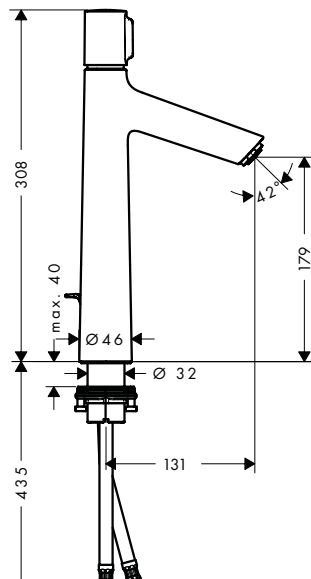

Basin mixer 190 with pop-up waste set

- consists of: Basin mixer, waste set
- ComfortZone 190
- projection 131 mm
- normal spray
- flow rate at 3 bar: 5 l/min
- Select cartridge with temperature control
- temperature limitation adjustable
- suitable for continuous flow water heaters
- pop-up waste set G 1 1/4
- material waste set: metal
- connection type: G 3/8 connections
- connection dimension: DN15

Chrome

72044000

Alternative products:

- Basin mixer 190 without waste set

Chrome

72045000