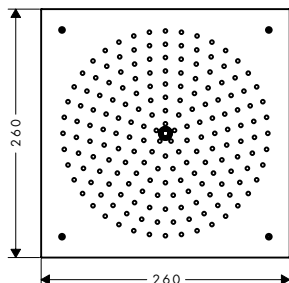

Chrome

26117000

Chrome

26115000

Raindance 260 x 260 mm overhead shower for concealed installation

Raindance Overhead shower 260/260 1jet

finish Chrome
code no. 26472000

- spray type: RainAir
- shower head size: 260 x 260 mm
- flow rate RainAir spray (at 3 bar): 15 l/min
- material spray disc: metal
- spray disc removable for cleaning
- installation: flush with the ceiling
- connection thread G 1/2
- connection dimension: DN15