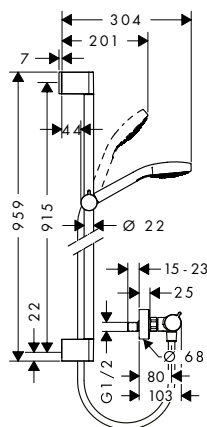

Croma Select E shower sets with thermostatic mixer for exposed installation

Croma Select E Shower system for exposed installation Vario with Ecostat Comfort thermostat and shower bar 90 cm

finish White/Chrome code no. 27082400

- consists of: hand shower, shower thermostat, shower bar, slider, shower hose
- spray type overhead shower: Rain, TurboRain, IntenseRain
- convenient diversion via Select button
- pivot connector prevent hose from tangling
- slide inclination angle can be adjusted by 45°
- maximum flow rate at 3 bar: 15 l/min

Consisting of:

- **Croma Select E** Shower set Vario with shower bar 90 cm (# 26592400)
- **Ecostat** Shower thermostat Comfort for exposed installation (# 13116XXX)

Alternative sizes:

- **Croma Select E** Shower system for exposed installation Vario with Ecostat Comfort thermostat and shower bar 65 cm

White/Chrome 27081400