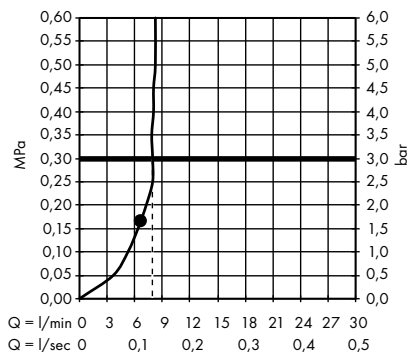

Raindance E Overhead shower 300 1jet
EcoSmart 9 l/min with shower arm
26239000