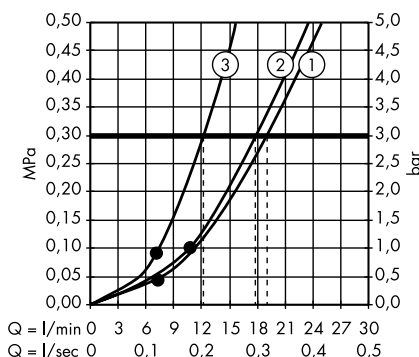

Clubmaster Overhead shower 3jet
with shower arm
27475000

1. Normal
2. Soft
3. Massage