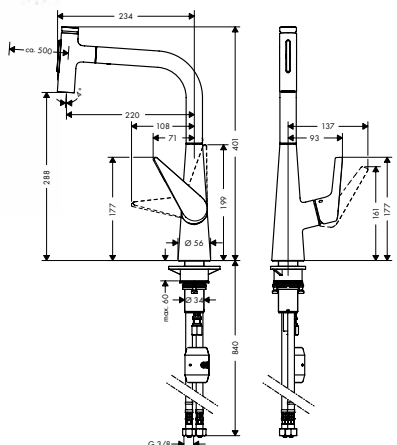

Talis Select M51 Single lever kitchen mixer 300, pull-out spray, 2 jet

Chrome

72823000

Stainless Steel Finish

72823800

- ComfortZone 300
- swivel range adjustable in 2 steps to 110° or 150°
- laminar spray and shower spray
- lockable shower spray, spray returns through pressing spray diverter and spray returns automatically through handle closing
- Select button for a comfortable start/stop of the water flow
- MagFit magnetic shower support
- quick connect hose
- connection dimension: DN15
- maximum flow rate at 3 bar: 8 l/min
- ceramic cartridge
- connection type: G 3/8 connections
- integrated non-return valve
- suitable for continuous flow water heaters

Alternative products:

- **Talis Select M51** Single lever kitchen mixer 300, pull-out spout, 1 jet

Chrome

72821000

Stainless Steel Finish

72821800