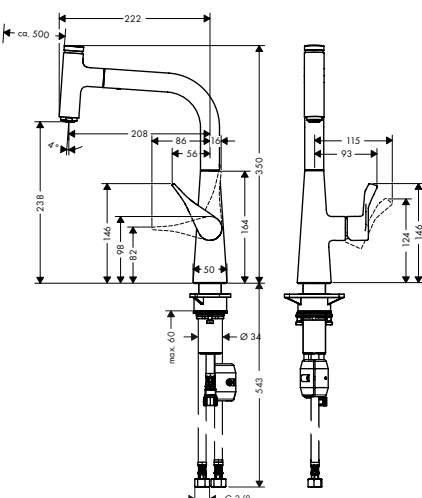

Metris Select M71 Single lever kitchen mixer 240, pull-out spout, 1jet

Chrome 14857000
Stainless Steel Finish 14857800

- ComfortZone 240
- swivel range adjustable in 2 steps to 110° or 150°
- laminar spray
- Select button for a comfortable start/stop of the water flow
- MagFit magnetic shower support
- quick connect hose
- connection dimension: DN15
- maximum flow rate at 3 bar: 8 l/ min
- ceramic cartridge
- connection type: G 3/8 connections
- integrated non-return valve
- suitable for continuous flow water heaters
- significantly reduced splashing by soft start of the water flow

Alternative products:

· **Metris Select M71** Single lever kitchen mixer 240, pull-out spray, 2jet Chrome 73822000
Stainless Steel Finish 73822800