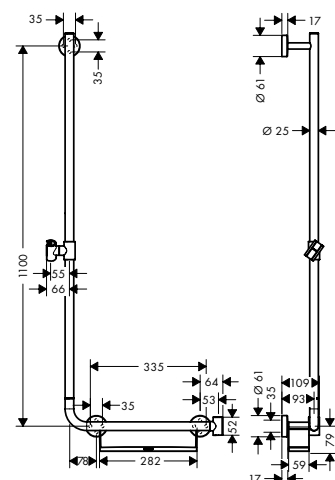

Shower bar Comfort 110 cm left

White/Chrome	26403400

- consists of: shower bar, shelf, slider
- infinitely height-adjustable
- shower holder can be removed
- 90° position adjustable slider, pivots left and right, up and down
- shelf made of plastic, finish white, shelf can be removed for cleaning
- bar width: 25 mm
- metal shower slide
- wall supports of metal

Alternative products:

Shower bar Comfort 110 cm right	White/Chrome	26404400

Optional parts:

Foot support Comfort	Chrome	26329000