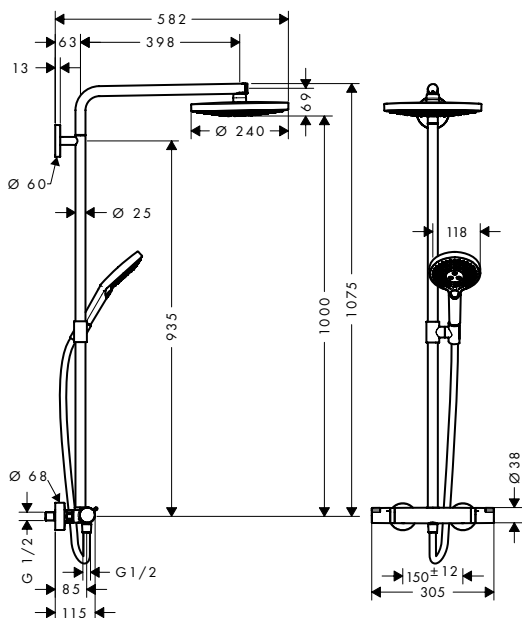

Consisting of:

- **Isiflex** Shower hose 160 cm (# 28276XXX)
- **Raindance Select S** Hand shower 120 3jet (# 26530XXX)

Optional parts:

- Wall bar spacer for Cromo 100 Showerpipe

Chrome

95239000

Raindance Select S