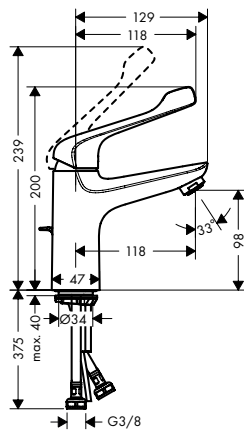

Chrome

71920000

Alternative sizes:

- Single lever basin mixer 100 with extra long handle and pop-up waste set

Chrome

71921000

finish

code no.