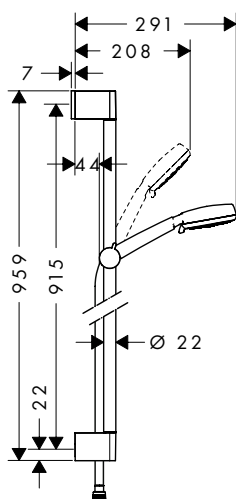

Crometta 100 shower sets

Crometta 100 Shower set Multi with shower bar 90 cm

White/Chrome

26656400

- consists of: hand shower, shower bar, shower hose, slider
- shower head size: 100 mm
- spray type: Rain, TurboRain, Massage spray
- spray type adjustment by turning spray disc
- without pivot joints
- slide inclination angle can be adjusted by 45°
- maximum flow rate at 3 bar: 19 l/min
- wall supports of plastic

Consisting of:

- **Crometta 100** Hand shower Multi (# 26823400)
- **Unica** Shower bar Croma 90 cm with shower hose (# 26504000)
- **Metaflex** Shower hose 160 cm (# 28266000)

Alternative sizes:

- **Crometta 100** Shower set Multi with shower bar 65 cm

White/Chrome

26650400

Optional parts:

- Wall bar spacer

Chrome

97450000