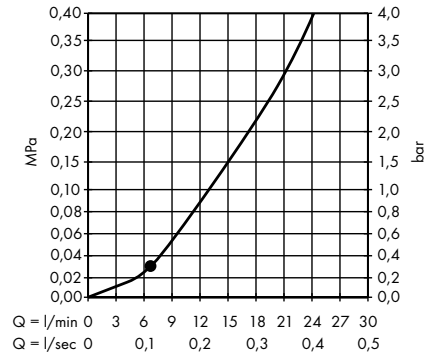

Crometta E Overhead shower 240 1jet
LowPressure
26722000