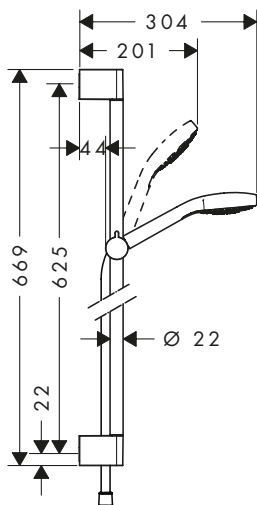

finish code no.

Croma Select S Shower set Multi with shower bar 65 cm

White/Chrome 26560400

- consists of: hand shower, shower bar, shower hose, slider
- shower head size: 110 mm
- spray type: SoftRain, IntenseRain, Massage spray
- convenient diversion via Select button
- pivot connector prevent hose from tangling
- slide inclination angle can be adjusted by 45°
- maximum flow rate at 3 bar: 16 l/min
- wall supports of plastic

Consisting of:

- **Croma Select S** Hand shower Multi (# 26800400)
- **Unica** Shower bar Croma 65 cm with shower hose (# 26503000)
- **Isiflex** Shower hose 160 cm (# 28276XXX)

Alternative sizes:

· **Croma Select S** Shower set Multi with shower bar 90 cm White/Chrome 26570400

Water saving EcoSmart version:

· **Croma Select S** Shower set Multi EcoSmart 9 l/min with shower bar 65 cm White/Chrome 26561400

Optional parts:

· Wall bar spacer Chrome 97450000