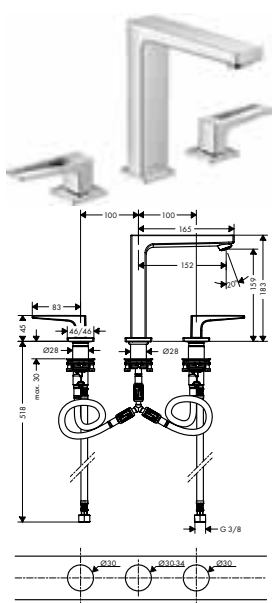

3-hole basin mixer
160 with loop handles
and push-open waste set

- consists of: 3-hole basin mixer, waste set
- ComfortZone 160
- projection 152 mm
- flow rate at 3 bar: 5 l/min
- ceramic valves hot/ cold 90°
- suitable for continuous flow water heaters
- push-open waste set G 1 1/4
- material waste set: metal
- connection type: G 3/8 connections
- connection dimension: DN15

Chrome 74515000