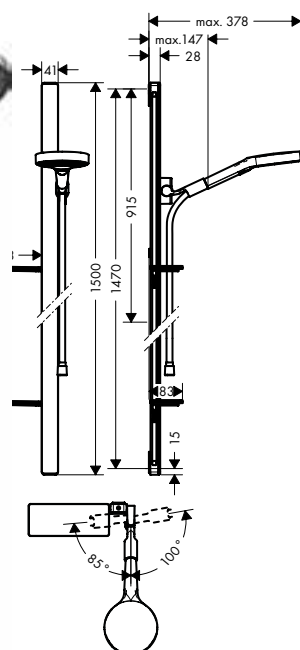

Rainfinity Shower set 130
3jet with shower bar 150 cm
and soap dishes

Chrome

27673000

- consists of: hand shower, shower bar, shower hose, slider, soap dishes
- shower head size: 130 mm
- spray type: PowderRain, Intense PowderRain, MonoRain
- shelf made of safety glass
- convenient diversion via Select button
- pivot connector prevent hose from tangling
- 90° position adjustable slider, pivots left and right, up and down
- maximum flow rate at 3 bar: 14 l/min
- bar width: 41 mm
- wall supports of plastic
- wall bar type: flat aluminium profile with safety glass finish
- finish: chrome

Consisting of:

- **Rainfinity** Hand shower 130 3jet (# 26864XXX)
- **Isiflex** Shower hose 160 cm (# 28276XXX)
- **Casetta** Soap dish/ shelf E (# 26511XXX)

Alternative sizes:

- **Rainfinity** Shower set 130 3jet with shower bar 90 cm and soap dish

Chrome

27671000

Water saving EcoSmart version:

- **Rainfinity** Shower set 130 3jet EcoSmart with shower bar 150 cm and soap dishes

Chrome

27674000