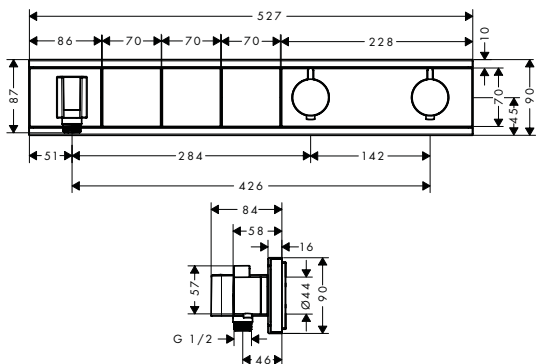

Required parts:

- **RainSelect Basic set for 3 functions** 15311180