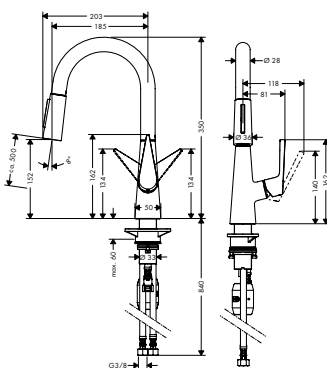

Talis M51 Single lever kitchen mixer 160, pull-out spray, 2jet

Chrome 72815000
Stainless Steel Finish 72815800

- ComfortZone 160
- swivel range adjustable in 2 steps to 110° or 150°
- laminar spray and shower spray
- lockable shower spray, spray returns through pressing spray diverter
- MagFit magnetic shower support
- quick connect hose
- connection dimension: DN15
- maximum flow rate at 3 bar: 11 l/ min
- ceramic cartridge
- connection type: G 3/8 connections
- integrated non-return valve
- suitable for continuous flow water heaters