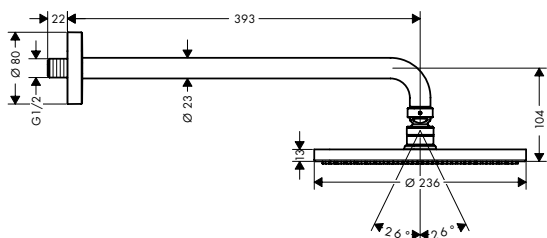

finish

code no.

Raindance S Overhead shower 240 1jet PowderRain with shower arm

Chrome

27607000

- consists of: overhead shower, shower arm
- spray type: PowderRain
- shower head size: 240 mm
- shower arm length: 390 mm
- ball-joint: overhead shower angle adjustable
- flow rate PowderRain spray (at 0.3 bar): 18 l/min
- material spray disc: metal
- installation: wall
- connection thread G 1/2
- connection dimension: DN15

Alternative products:

- **Raindance S** Overhead shower 240 1jet PowderRain with ceiling connector Chrome 27620000
- **Raindance S** Overhead shower 240 1jet PowderRain Chrome 27623000