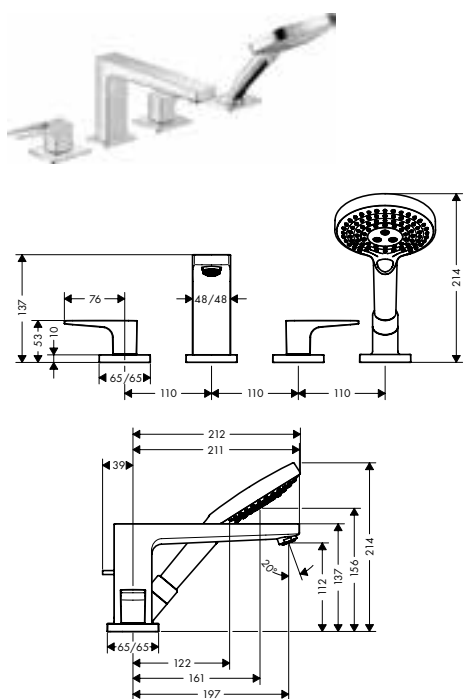

finish

code no.

4-hole rim mounted bath mixer with loop handles and Secuflex

Chrome

74552000

- consists of: 4-hole rim mounted bath mixer, hand shower, shower holder
- projection 197 mm
- connection type: basic set
- spray type mixer: normal spray
- spray type hand shower: Rain, RainAir, Whirl
- maximum pull-out length of hand shower: 1.10 m
- flow rate at 3 bar: 22 l/min
- ceramic valves hot/ cold 90°
- min. operating pressure: 1 bar
- max. operating pressure: 10 bar
- connection dimension: DN15

Consisting of:

- Hand shower 120 3jet (# 26530XXX)

Required parts:

- Basic set for 4-hole rim mounted bath mixer

13444180

Basic set for 4-hole rim mounted bath mixer

13444180

- consists of: basic set, shower hose, Secubox
- maximum pull-out length of hand shower: 1.10 m
- connection dimension: DN15

Optional parts:

- Secuflex insert extension

98806000

4-hole rim mounted bath mixer with lever handles

Chrome

32553000

- consists of: 4-hole rim mounted bath mixer, hand shower, shower holder
- projection 197 mm
- connection type: basic set
- spray type mixer: normal spray
- spray type hand shower: Rain, RainAir, Whirl
- maximum pull-out length of hand shower: 1.60 m
- flow rate at 3 bar: 22 l/min
- ceramic valves hot/ cold 90°
- min. operating pressure: 1 bar
- max. operating pressure: 10 bar
- connection dimension: DN15

Consisting of:

- Hand shower 120 3jet (# 26530XXX)

Required parts:

- Basic set for 4-hole rim mounted bath mixer

13244180