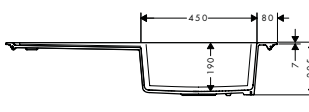

Optional parts:

- F15 Cutting board walnut 40960000
- F16 Cutting board oak 40961000
- F17 Mobile drainboard Stainless Steel 40962800
- F14 Multifunctional strainer Matt Black 40963000

a, b, c, d, e = Ø 35