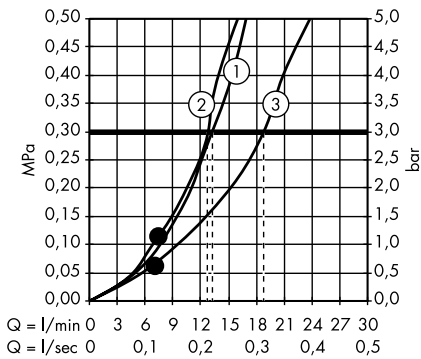

Crometta 100 Hand shower Multi
26823400