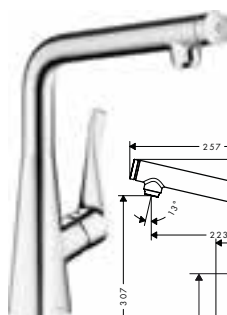

Metris Select M71 Single lever kitchen mixer 320, 1jet

- ComfortZone 320
- swivel range adjustable in 3 steps 110°, 150° or 360°
- laminar spray
- Select button for a comfortable start/stop of the water flow
- connection dimension: DN15
- maximum flow rate at 3 bar: 8 l/ min
- ceramic cartridge
- connection type: G 3/8 connections
- integrated non-return valve
- suitable for continuous flow water heaters
- significantly reduced splashing by soft start of the water flow

Chrome 14883000
Stainless Steel Finish 14883800

Alternative products:

- **Metris Select M71** Single lever kitchen mixer 320, Eco, 1jet

Chrome 14785000