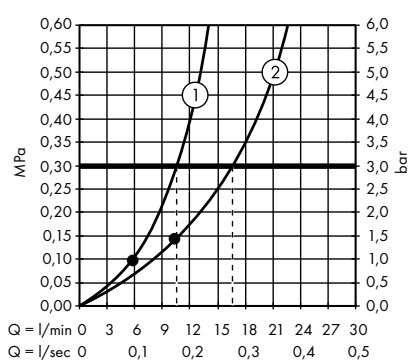

1. Hand shower
2. Overhead shower

Raindance E Showerpipe 360 1jet with thermostat
27112000, 27112400