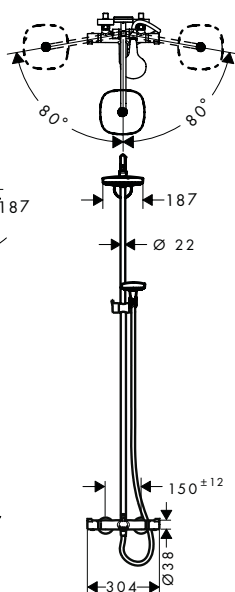

finish

code no.

Croma Select E Showerpipe 180 2jet with bath thermostat

White/Chrome

27352400

- consists of: overhead shower, hand shower, bath thermostat, shower hose, slider
- overhead shower Croma Select E 180 2jet
- shower head size: 180 x 180 mm
- spray type: Rain, IntenseRain
- ball-joint: overhead shower angle adjustable
- height-adjustable hand shower holder
- rising pipe can be shortened in height
- swivel shower arm
- maximum flow rate at 3 bar: 18 l/min
- flow rate IntenseRain spray (at 3 bar): 17 l/min
- flow rate Rain spray (at 3 bar): 17 l/min
- operating pressure: min. 1 bar/ max. 10 bar
- thermostat Ecostat Comfort
- flow rate bath filler: 20 l/min
- safety lock at 40° C
- adjustable hot water limitation
- outlets controlled via turning handle
- suitable for continuous flow water heaters
- installation type: exposed installation
- connection dimension DN15
- connection thread G 1/2
- centre distance 150 ± 12 mm

Consisting of:

- **Croma Select E** Hand shower Multi (# 26810400)
- **Croma Select E** Overhead shower 180 2jet (# 26524XXX)
- **Isiflex** Shower hose 200 cm (# 28274000)

Optional parts:

- Wall bar spacer for Croma 100 Showerpipe

Chrome

95239000