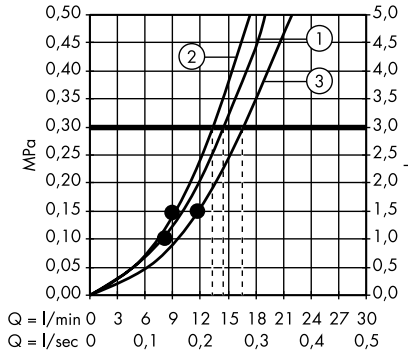

1. RainAir
2. CaresseAir
3. Mix

· **Raindance Select E** Hand shower 150 3jet EcoSmart 9 l/min
26551000, 26551400