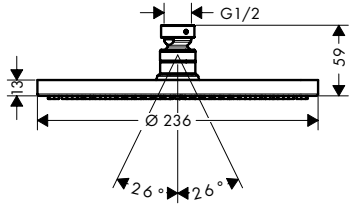

finish

code no.

Raindance S Overhead shower 240 1jet PowderRain

Chrome

27623000

- spray type: PowderRain
- shower head size: 240 mm
- ball-joint: overhead shower angle adjustable
- flow rate PowderRain spray (at 0.3 bar): 18 l/min
- material spray disc: metal
- installation: ceiling or wall
- connection thread G 1/2
- connection dimension: DN15

Alternative products:

- **Raindance S** Overhead shower 240 1jet PowderRain with shower arm Chrome 27607000
- **Raindance S** Overhead shower 240 1jet PowderRain with ceiling connector Chrome 27620000

Optional parts:

- Shower arm 38.9 cm Chrome 27413000
- Ceiling connector 10 cm Chrome 27479000