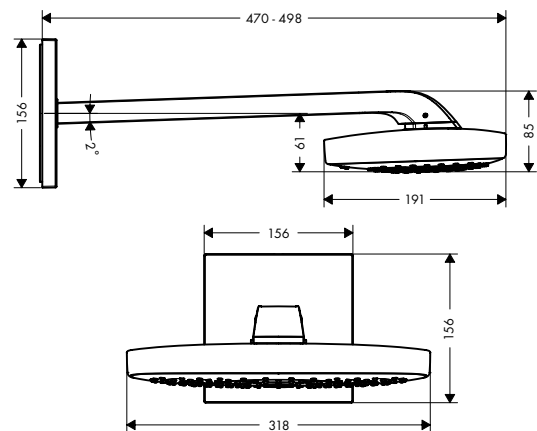

Chrome	26232000
Matt White	26232700

Required parts:

- Basic set iBox universal

01800180

Raindance Select E

Raindance Select E Overhead shower 300 3jet with shower arm

- consists of: overhead shower, shower arm
- spray type: RainAir, Rain, RainStream
- shower head size: 318 x 191 mm
- shower arm length: 390 mm
- maximum flow rate at 3 bar: 22 l/min
- flow rate Rain spray (at 3 bar): 18 l/min
- flow rate RainAir spray (at 3 bar): 18 l/min
- flow rate RainStream spray (at 3 bar): 22 l/min
- spray type alternation between Rain and RainAir: Select button on overhead shower
- spray type RainStream: Select Button on installation for 3 functions thermostat
- spray disc surface in two variants: chrome or white
- material spray disc: metal
- spray disc removable for cleaning
- installation: wall-mounted - for installation on iBox