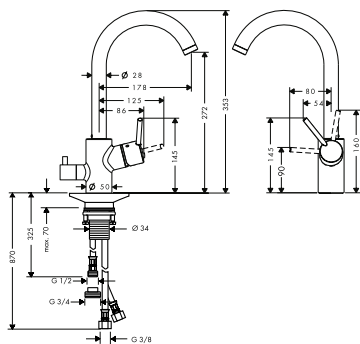

finish

code no.

Talis M52 Single lever kitchen mixer 270, device shut-off valve, 1 jet

Chrome

14875000

- ComfortZone 270
- swivel range adjustable in 3 steps 110°, 150° or 360°
- normal spray
- with integrated shut-off valve
- connection dimension: DN15
- maximum flow rate at 3 bar: 10 l/min
- ceramic cartridge
- connection type: G 3/8 connections
- suitable for continuous flow water heaters