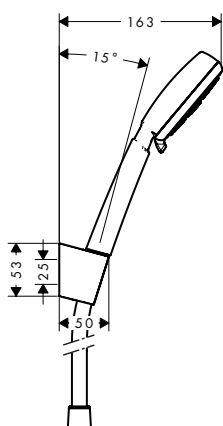

Crometta 100 shower holder sets

finish

code no.

Crometta 100 Shower holder set Vario with shower hose 125 cm

White/Chrome

26666400

- consists of: hand shower, shower holder, shower hose
- shower head size: 100 mm
- spray type: Rain, normal spray, Shampoo spray, Massage spray
- spray type adjustment by turning spray disc
- maximum flow rate at 3 bar: 18 l/min
- without pivot joints
- wall supports of plastic

Consisting of:

- Shower holder Porter S (# 28331XXX)
- **Metaflex** Shower hose 125 cm (# 28262000)
- **Crometta 100** Hand shower 1jet (# 26825400)