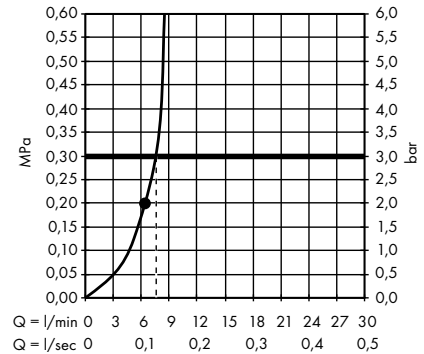

Raindance E Overhead shower 400/400 1jet EcoSmart 9 l/min
26253000