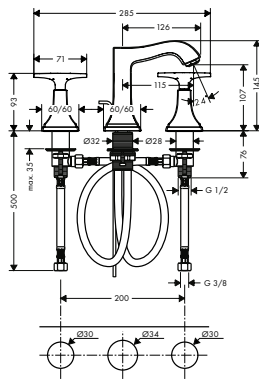

3-hole basin mixer 110
with cross handles and pop-up
waste set

- consists of: 3-hole basin mixer, waste set
- ComfortZone 110
- projection 115 mm
- normal spray
- flow rate at 3 bar: 5 l/min
- ceramic valves hot/ cold 90°
- temperature limitation adjustable
- suitable for continuous flow water heaters
- pop-up waste set G 1¼
- material waste set: metal
- connection type: G ¾ connections
- connection dimension: DN15

Chrome 31306000
Chrome/Gold Optic 31306090