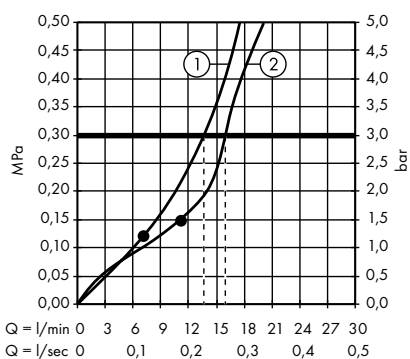

The consumption was measured in combination with the appropriate fittings (thermostat/mixer/in-wall valve) to reflect actual application in practice.

Raindance Select E Showerpipe 300 2jet with ShowerTablet Select 300
27126000, 27126400

1. Hand shower
2. Overhead shower

Raindance Select E Showerpipe 300 2jet EcoSmart 9 l/min with ShowerTablet Select 300
27283000, 27283400