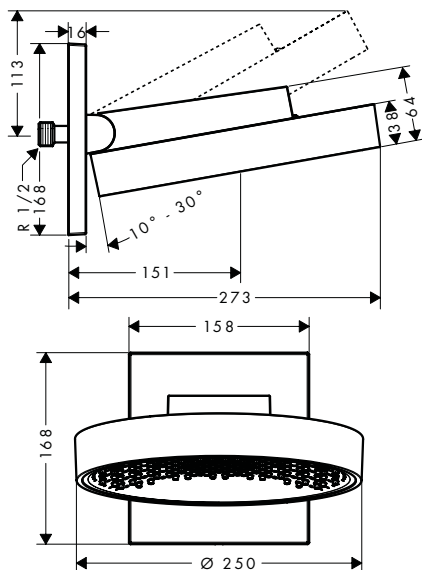

Rainfinity overhead showers

Rainfinity Overhead shower
250 1jet with wall connector

- consists of: overhead shower, wall connector
- projection 273 mm
- spray type: PowderRain
- middle spray disc: 151 mm
- shower head size: 250 mm
- shower arm vertically inclinable by 10-30°
- maximum flow rate at 3 bar: 19 l/min
- flow rate PowderRain spray (at 0.3 bar): 19 l/min
- spray disc surface: graphite
- material spray disc: aluminium
- overhead shower removable for cleaning
- installation: wall
- connection thread G 1/2
- connection dimension: DN15

Alternative sizes:

- **Rainfinity** Overhead shower 360 1jet with wall connector

finish

Chrome
Matt White

code no.

26226000
26226700

Chrome	26230000
Brushed Bronze*	26230140
Brushed Black	26230340
Chrome*	
Matt Black*	26230670
Matt White	26230700
Polished Gold	26230990
Optic*	

Water saving EcoSmart version:

- **Rainfinity** Overhead shower 250 1jet EcoSmart with wall connector

Chrome	26227000
Matt White	26227700

* available from
January 2021