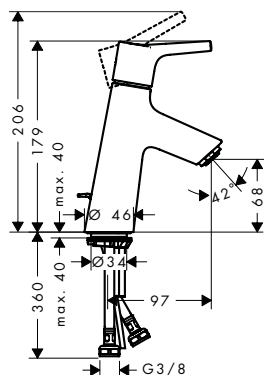

Single lever basin mixer 80 with pop-up waste set

- consists of: single lever basin mixer, waste set
- ComfortZone 80
- projection 97 mm
- normal spray
- flow rate at 3 bar: 5 l/min
- ceramic cartridge
- temperature limitation adjustable
- suitable for continuous flow water heaters
- pop-up waste set G 1 1/4
- material waste set: metal
- connection type: G 3/8 connections
- connection dimension: DN15

finish

code no.

Chrome

72010000

Alternative products:

· Single lever basin mixer 80 with push-open waste set	Chrome	72011000
· Single lever basin mixer 80 LowFlow with pop-up waste set	Chrome	72015000
· Single lever basin mixer 80 without waste set	Chrome	72012000
· Single lever basin mixer 80 LowFlow without waste set	Chrome	72018000