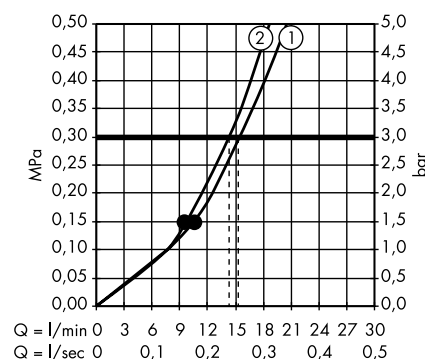

1. Overhead shower
2. Hand shower

Raindance Select S Showerpipe 240 2jet with thermostat
27129000, 27129400