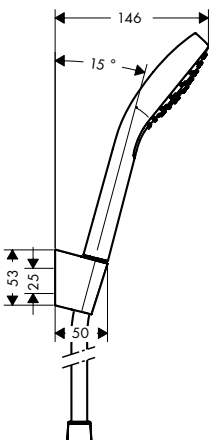

Croma Select S Shower holder set 1jet with shower hose
125 cm

White/Chrome

26420400

- consists of: hand shower, shower holder, shower hose
- shower head size: 110 mm
- spray type: Rain
- maximum flow rate at 3 bar: 16 l/min
- pivot connector prevent hose from tangling
- wall supports of plastic

Consisting of:

- **Croma Select S** Hand shower 1jet (# 26804400)
- Shower holder Porter S (# 28331XXX)
- **Isiflex** Shower hose 125 cm (# 28272XXX)

Alternative sizes:

- **Croma Select S** Shower holder set 1jet with shower hose 160 cm

White/Chrome

26410400