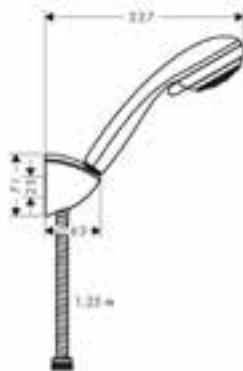

Crometta 85 shower holder sets

finish

code no.

Crometta 85 Shower holder set Vario with shower hose 125 cm

Chrome

27558000

- consists of: hand shower, shower holder, shower hose
- shower head size: 85 mm
- spray type: Vario spray, normal spray
- spray type adjustment by turning spray disc
- maximum flow rate at 3 bar: 17 l/min

Consisting of:

- **Crometta 85** Hand shower Vario (# 28562000)
- Shower holder Porter C (# 27521000)
- **Metaflex** Shower hose 125 cm (# 28262000)

Alternative sizes:

- **Crometta 85** Shower holder set Vario with shower hose 160 cm

Chrome

27559000