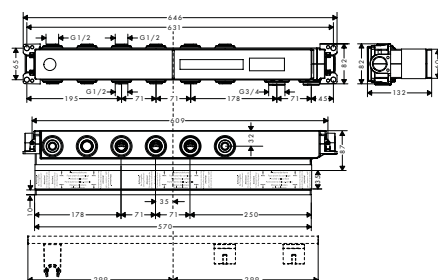

RainSelect Thermostat
for concealed installation
for 4 functions

- depending on volume flow and installation situation approx. 50% flow rate reduction and integrated shut off function
- 4 functions
- simultaneous use of several outlets
- Select push-button on/off control for 4 outlets
- thermostat cartridge, Select valve
- min. operating pressure: 1 bar
- max. operating pressure: 10 bar
- safety lock at 40° C
- temperature limitation adjustable
- non-return valve
- connection type: basic set
- Thermostat is delivered with buttons handshower, PowderRain, Waterfall, Rain large

finish	code no.
Chrome	15382000
Brushed Bronze*	15382140
Brushed Black	15382340
Chrome*	
Matt Black*	15382670
Matt White	15382700
Polished Gold	15382990
Optic*	

* available from
January 2021

Required parts:

- **RainSelect Basic set for 4 functions** 15312180

RainSelect Thermostat
for concealed installation
for 4 functions with integrated
shower holder

- consists of: Thermostat, shower holder
- depending on volume flow and installation situation approx. 50% flow rate reduction and integrated shut off function
- 4 functions
- simultaneous use of several outlets
- Select push-button on/off control for 4 outlets
- maximum flow rate at 3 bar: 26 l/ min
- thermostat cartridge, Select valve
- min. operating pressure: 1 bar
- max. operating pressure: 10 bar
- safety lock at 40° C
- temperature limitation adjustable
- non-return valve
- hose nut: for shower hoses with conical or cylindrical nut on both sides
- connection type: basic set
- Thermostat is delivered with buttons hand shower, Waterfall, Rain large, Mono

Chrome	15357000
White/Chrome	15357400
Black/Chrome	15357600

Required parts:

- **RainSelect Basic set for 4 functions** 15312180

RainSelect Basic set
for 4 functions