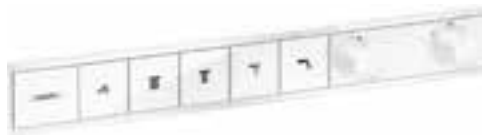

finish **code no.**

RainSelect Thermostat for concealed installation for 5 functions

Chrome 15384000
Matt White 15384700

- depending on volume flow and installation situation approx. 50% flow rate reduction and integrated shut off function
- 5 functions
- simultaneous use of several outlets
- Select push-button on/off control for 5 outlets
- thermostat cartridge, Select valve
- min. operating pressure: 1 bar
- max. operating pressure: 10 bar
- safety lock at 40° C
- temperature limitation adjustable
- non-return valve
- connection type: basic set
- Thermostat is delivered with buttons handshower, PowderRain, Waterfall, Rain large, shoulder shower