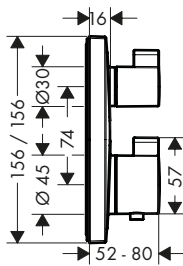

Ecostat Square Thermostat for concealed installation for 2 functions

- 2 functions
- maximum flow rate at 3 bar: 26 l/ min
- thermostat cartridge, shut-off/ diverter valve
- min. operating pressure: 1 bar
- max. operating pressure: 10 bar
- safety lock at 40° C
- temperature limitation adjustable
- connection type: basic set

Chrome

15714000

Brushed Bronze

15714140

Brushed Black

15714340

Chrome

Matt Black

15714670

Matt White

15714700

Polished Gold Optic 15714990

Required parts:

- Basic set iBox universal

01800180

Optional parts:

- **ShowerSelect** Extension element
- Extension iBox universal basic set 2.5 cm

Chrome

13593000

13595000