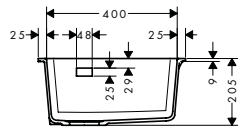

SilicaTec undermount sinks

S510-U450 Under-mount sink
450

finish

code no.

Graphiteblack	43431170
Stonegrey	43431290
Concretegrey	43431380

- cut-out dimensions: 448 x 398 mm
- material: SilicaTec
- number of bowls: 1 main bowl
- sink depth: 190 mm
- cabinet size: 60 cm
- type of installation: undermount
- position overflow: on the right side of the bowl
- waste set not included - please order one waste set from the required parts

Required parts (choose one)

· D16-10 Manual waste and overflow set for single bowl granite	Chrome	43927000
· D16-11 Automatic waste and overflow set for single bowl granite	Chrome	43937000
· D16-12 Automatic waste and overflow set for single bowl granite Select	Chrome	43947000

Optional parts:

· F15 Cutting board walnut		40960000
· F16 Cutting board oak		40961000
· F17 Mobile drainboard	Stainless Steel	40962800
· F14 Multifunctional strainer	Matt Black	40963000