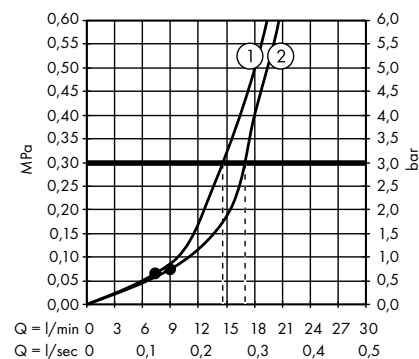

1. Hand shower
2. Overhead shower

Raindance E Showerpipe 300 1jet with ShowerTablet 600
27363000

1. Hand shower
2. Overhead shower

Raindance E Showerpipe 300 1jet EcoSmart 9 l/min with ShowerTablet 600
27364000