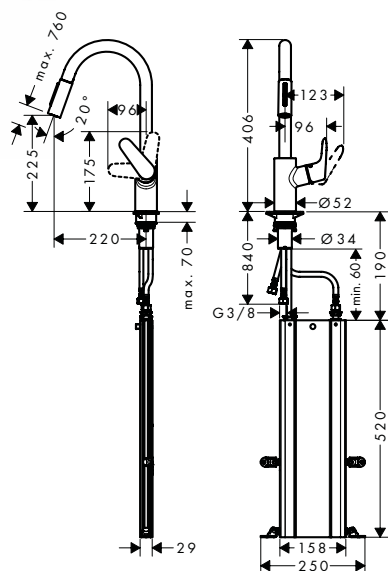

Focus M41 Single lever kitchen mixer 240, pull-out spray, 2jet, sBox

- consists of: single lever kitchen mixer, hose box
- ComfortZone 240
- swivel range adjustable in 2 steps to 110° or 150°
- laminar spray and shower spray
- lockable shower spray, spray returns through pressing spray diverter
- MagFit magnetic shower support
- connection dimension: DN15
- maximum flow rate at 3 bar: 9.5 l/ min
- ceramic cartridge
- connection type: G 3/8 connections
- integrated non-return valve
- suitable for continuous flow water heaters
- sBox for quiet, smooth and protected hose guidance in the cabinet, under the countertop, with extension length up to 76 cm

Chrome	73880000
Stainless Steel Finish	73880800

Alternative products:

· Focus M41 Single lever kitchen mixer 240, Eco, pull-out spray, 2jet, sBox	Chrome	73895000