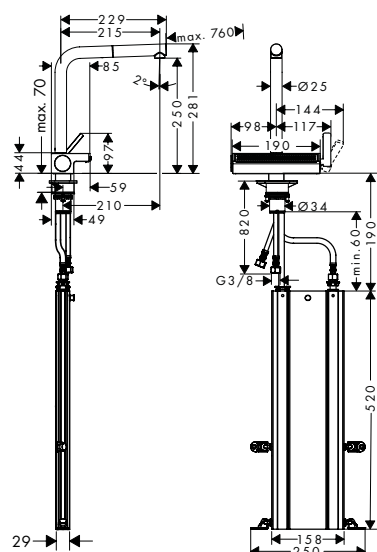

Alternative products:

- **Aquno Select M81**
  Single lever kitchen mixer 250,
  pull-out spout, 2jet

	Chrome	73836000
NEW	Matt Black	73836670
	Stainless Steel Finish	73836800