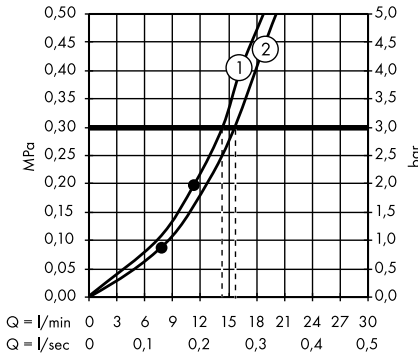

Raindance S Showerpipe 300 1jet with thermostat
27114000

1. Overhead shower
2. Hand shower