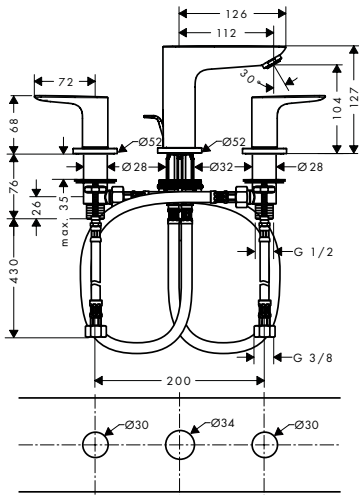

3-hole basin mixer with pop-up waste set

- consists of: 3-hole basin mixer, waste set
- ComfortZone 150
- projection 112 mm
- flow rate at 3 bar: 5 l/min
- ceramic valves hot/ cold 90°
- suitable for continuous flow water heaters
- pop-up waste set G 1 1/4
- material waste set: metal
- connection type: G 3/8 connections
- connection dimension: DN15