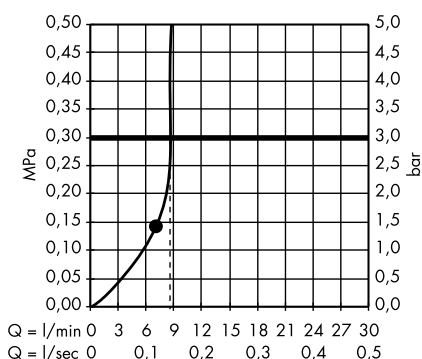

Croma 100 Overhead shower Multi
27443000

Croma Overhead shower 220 1jet
EcoSmart 9 l/min
26465000