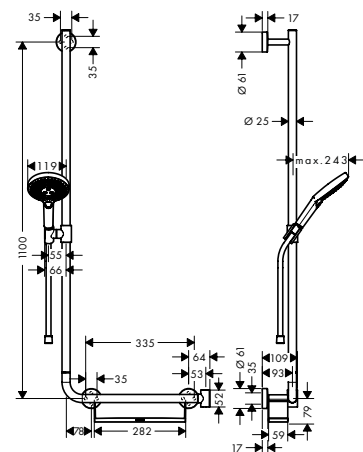

Chrome

71926000

Unica Comfort shower sets

Shower set 120 3jet with shower bar 110 cm left

finish	code no.
Chrome	26324000
White/Chrome	26324400

- consists of: hand shower, shower bar, shelf, shower hose, slider
- shower head size: 125 mm
- spray type: RainAir, Rain, Whirl
- wallbar could be also used as grab bar
- shelf made of plastic, finish white
- shelf can be removed for cleaning
- convenient diversion via Select button
- pivot connector prevent hose from tangling
- shower holder can be removed
- 90° position adjustable slider, pivots left and right, up and down
- TÜV certified
- metal shower slide
- maximum flow rate at 3 bar: 15 l/min
- bar width: 25 mm
- wall supports of metal