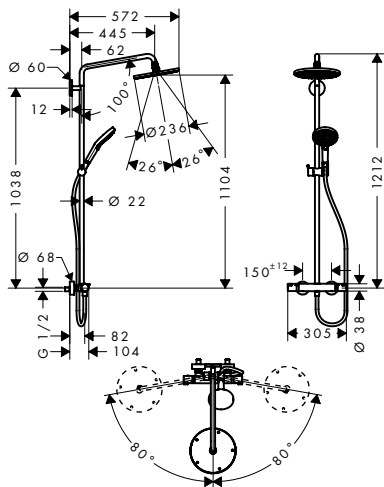

finish

code no.

Raindance S Showerpipe 240
1jet with thermostat

Chrome

27115000

- consists of: overhead shower, hand shower, shower thermostat, shower hose, slider
- overhead shower Raindance S 240 Air
- shower head size: 236 mm
- spray type: RainAir
- ball-joint: overhead shower angle adjustable
- height-adjustable hand shower holder
- rising pipe can be shortened in height
- shower arm length: 460 mm
- swivel shower arm
- maximum flow rate at 3 bar: 16 l/min
- flow rate RainAir spray (at 3 bar): 16 l/min
- operating pressure: min. 1,5 bar/max. 10 bar
- thermostat Ecostat Comfort
- safety lock at 40° C
- adjustable hot water limitation
- outlets controlled via turning handle
- will not run two outlets at same time
- installation type: exposed installation
- connection dimension DN15
- connection thread G 1/2
- centre distance 150 ± 12 mm

Consisting of:

- **Isiflex** Shower hose 160 cm (# 28276XXX)
- **Raindance Select S** Hand shower 120 3jet (# 26530XXX)

Water saving EcoSmart version:

- **Raindance S** Showerpipe 240 1jet EcoSmart 9 l/min with thermostat

Chrome

27116000

Optional parts:

- Wall bar spacer for Cromo 100 Showerpipe

Chrome

95239000