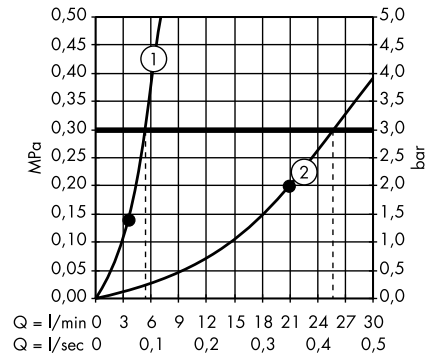

1. 1 x Body shower
2. 6 x Body shower