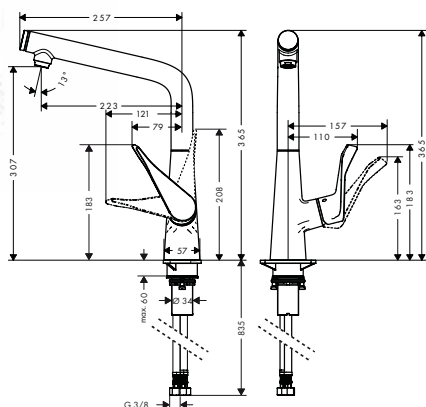

Metris Select M71 Single lever kitchen mixer 320, 1jet

- ComfortZone 320
- swivel range adjustable in 3 steps 110°, 150° or 360°
- laminar spray
- Select button for a comfortable start/stop of the water flow
- connection dimension: DN15
- maximum flow rate at 3 bar: 8 l/ min
- ceramic cartridge
- connection type: G 3/8 connections
- integrated non-return valve
- suitable for continuous flow water heaters
- significantly reduced splashing by soft start of the water flow

Chrome 14883000
Stainless Steel Finish 14883800

Alternative products:

- **Metris Select M71** Single lever kitchen mixer 320, Eco, 1jet

Chrome 14785000