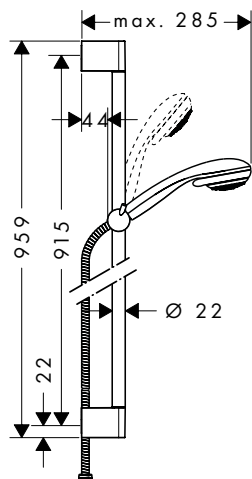

Crometta 85 Shower set Vario
with shower bar 90 cm

finish

code no.

Chrome

27762000

- consists of: hand shower, shower bar, shower hose, slider
- shower head size: 85 mm
- spray type: normal spray, Vario spray
- spray type adjustment by turning spray disc
- without pivot joints
- 90° position adjustable slider, pivots left and right, up and down
- maximum flow rate at 3 bar: 17 l/ min
- wall supports of plastic

Consisting of:

- **Crometta 85** Hand shower Vario (# 28562000)
- **Unica** Shower bar Crometta 90 cm with shower hose (# 27614000)

Alternative sizes:

- **Crometta 85** Shower set Vario with shower bar 65 cm

Chrome

27763000

Optional parts:

- **Casetta** Soap dish C
- Wall bar spacer

Chrome

28678000

Chrome

97450000