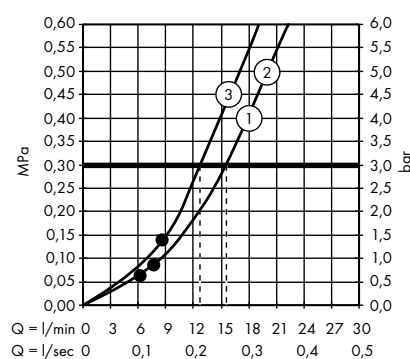

1. WhirlAir
2. PowderRain
3. Rain

Raindance Select S Hand shower 120 3jet
26530000, 26530140, 26530340,
26530400, 26530670, 26530700,
26530990