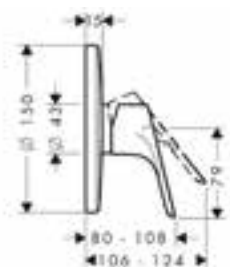

Single lever shower mixer for concealed installation

- 1 function
- connection type: basic set
- flow rate at 3 bar: 29.3 l/min
- ceramic cartridge
- min. operating pressure: 1 bar
- max. operating pressure: 10 bar
- temperature limitation adjustable

Chrome

31965000

Alternative products:

- Single lever shower mixer HighFlow for concealed installation

Chrome

31964000

Required parts:

- Basic set iBox universal

01800180

Optional parts:

- Extension element 15 cm

Chrome

13597000