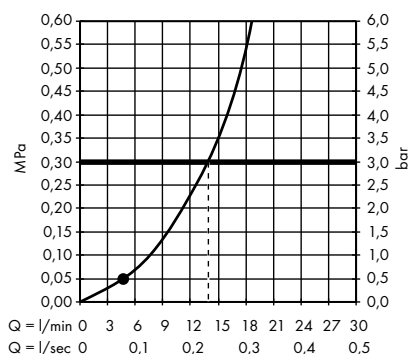

Crometta Hand shower 1jet
26331400