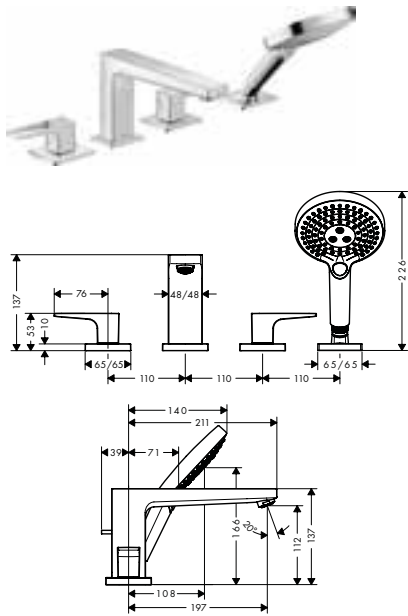

finish

code no.

4-hole rim mounted bath mixer with loop handles

Chrome

74553000

- consists of: 4-hole rim mounted bath mixer, hand shower, shower holder
- projection 197 mm
- connection type: basic set
- spray type mixer: normal spray
- spray type hand shower: Rain, RainAir, Whirl
- maximum pull-out length of hand shower: 1.60 m
- flow rate at 3 bar: 22 l/min
- ceramic valves hot/ cold 90°
- min. operating pressure: 1 bar
- max. operating pressure: 10 bar
- connection dimension: DN15

Consisting of:

- Hand shower 120 3jet (# 26530XXX)

Required parts:

- Basic set for 4-hole rim mounted bath mixer

13244180