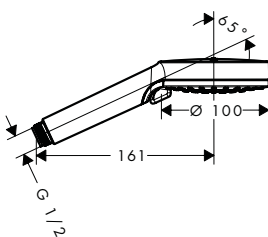

Crometta

Crometta Hand shower Vario

White/Chrome

26330400

- shower head size: 100 mm
- spray type: Rain, IntenseRain
- spray type adjustment by turning spray disc
- maximum flow rate at 3 bar: 14 l/min
- with internal water conduction
- rinseable dirt filter
- connection thread G 1/2
- connection dimension: DN15
- suitable for continuous flow water heaters

Water saving EcoSmart version:

- **Crometta Hand shower Vario EcoSmart** 9 l/min
- **Crometta Hand shower Vario Green** 6 l/min

White/Chrome

26332400

White/Chrome

26336400