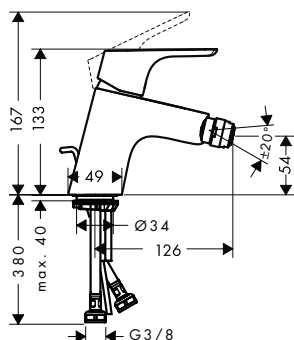

Bidet

Single lever bidet mixer with pop-up waste set

Chrome

31920000

- consists of: single lever bidet mixer, waste set
- projection 126 mm
- aerator with ball pivot
- normal spray
- flow rate at 3 bar: 7.2 l/min
- ceramic cartridge
- temperature limitation adjustable
- suitable for continuous flow water heaters
- material waste set: metal
- connection dimension: DN15

Alternative products:

- Single lever bidet mixer with push-open waste set Chrome 31922000