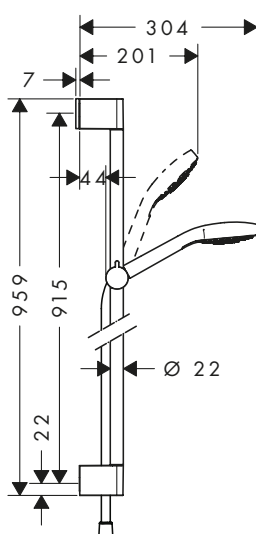

Croma Select S Shower set Vario with shower bar 90 cm

White/Chrome 26572400

- consists of: hand shower, shower bar, shower hose, slider
- shower head size: 110 mm
- spray type: Rain, TurboRain, IntenseRain
- convenient diversion via Select button
- pivot connector prevent hose from tangling
- slide inclination angle can be adjusted by 45°
- maximum flow rate at 3 bar: 15 l/min
- wall supports of plastic

Consisting of:

- **Croma Select S** Hand shower Vario (# 26802400)
- **Unica** Shower bar Croma 90 cm with shower hose (# 26504000)
- **Isiflex** Shower hose 160 cm (# 28276XXX)

Alternative sizes:

· **Croma Select S** Shower set Vario with shower bar 65 cm White/Chrome 26562400

Water saving EcoSmart version:

· **Croma Select S** Shower set Vario EcoSmart 9 l/min with shower bar 90 cm White/Chrome 26573400

Optional parts:

· Wall bar spacer Chrome 97450000