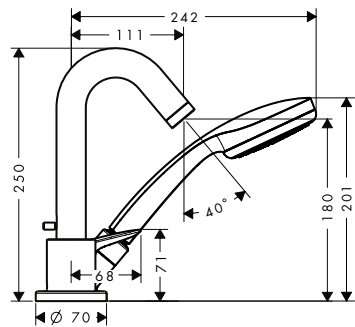

3-hole rim mounted single lever bath mixer with Secuflex

Chrome

71310000

- consists of: 3-hole rim mounted single lever bath mixer, hand shower, shower holder
- projection 111 mm
- connection type: basic set
- spray type mixer: normal spray
- spray type hand shower: Rain
- maximum pull-out length of hand shower: 1.10 m
- flow rate at 3 bar: 22 l/min
- ceramic cartridge
- temperature limitation adjustable
- non-return valve
- connection dimension: DN15

Consisting of:

- Hand shower 1jet (# 28580000)

Required parts:

- Basic set for 3-hole rim mounted single lever bath mixer

13437180