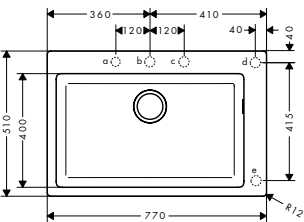

Optional parts:

· F15 Cutting board walnut		40960000
· F16 Cutting board oak		40961000
· F14 Multifunctional strainer	Matt Black	40963000