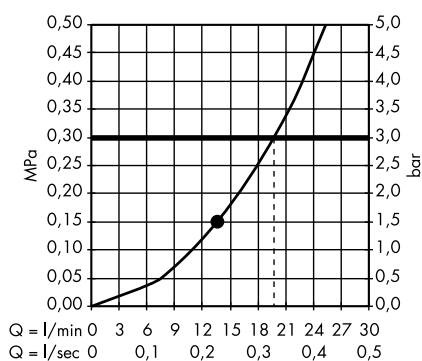

Raindance S Overhead shower 300 l jet
with ceiling connector
27494000