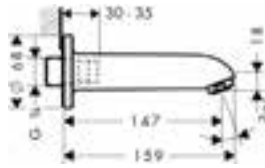

finish

code no.

Bath spout

- with silencer
- with escutcheon
- projection 147 mm
- wall-mounted
- flow rate: 32 l/min
- connection dimension: DN20

Chrome

13414000