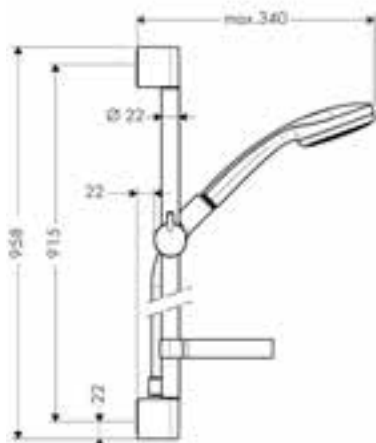

Optional parts:

- Wall bar spacer Chrome 97450000

Croma 100 Shower set
Mono with shower bar 90 cm
and soap dish

- consists of: hand shower, shower bar, shower hose, slider, soap dish
- shower head size: 100 mm
- spray type: Rain
- pivot connector prevent hose from tangling
- 90° position adjustable slider, pivots left and right, up and down
- maximum flow rate at 3 bar: 16 l/min
- wall supports of plastic