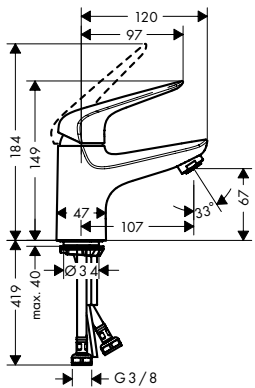

Single lever basin mixer 70 CoolStart with push-open waste set

- consists of: single lever basin mixer, waste set
- ComfortZone 70
- projection 107 mm
- normal spray
- flow rate at 3 bar: 5 l/ min
- ceramic cartridge
- temperature limitation adjustable
- suitable for continuous flow water heaters
- push-open waste set G 1 1/4
- material waste set: synthetic
- connection type: G 3/8 connections
- connection dimension: DN15
- cold water in middle position

Chrome

71022000