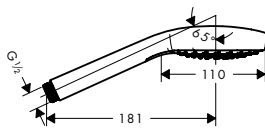

Raindance Select S Hand shower 120 3jet

- shower head size: 125 mm
- spray type: Rain, RainAir, Whirl
- convenient diversion via Select button
- maximum flow rate at 3 bar: 15 l/min
- with internal water conduction
- rinseable dirt filter
- connection thread G 1/2
- connection dimension: DN15
- suitable for continuous flow water heaters

finish **code no.**

Chrome	26530000
Brushed Bronze	26530140
Brushed Black	26530340
Chrome	
White/Chrome	26530400
Matt Black	26530670
Matt White	26530700
Polished Gold Optic	26530990

Water saving EcoSmart version:

- **Raindance Select S** Hand shower 120 3jet EcoSmart 9 l/min

Chrome	26531000
Brushed Bronze	26531140
Brushed Black	26531340
Chrome	
White/Chrome	26531400
Matt Black	26531670
Matt White	26531700
Polished Gold Optic	26531990

Croma Select E

Croma Select E Hand shower Multi

- shower head size: 110 mm
- spray type: SoftRain, IntenseRain, Massage spray
- convenient diversion via Select button
- maximum flow rate at 3 bar: 16 l/min
- with internal water conduction
- rinseable dirt filter
- connection thread G 1/2
- connection dimension: DN15
- suitable for continuous flow water heaters

White/Chrome 26810400

Water saving EcoSmart version:

- **Croma Select E** Hand shower Multi EcoSmart 9 l/min

White/Chrome 26811400

Croma Select E Hand shower Vario

- shower head size: 110 mm
- spray type: Rain, IntenseRain, TurboRain
- convenient diversion via Select button
- maximum flow rate at 3 bar: 15 l/min
- with internal water conduction
- rinseable dirt filter
- connection thread G 1/2
- connection dimension: DN15
- suitable for continuous flow water heaters

White/Chrome 26812400

Water saving EcoSmart version:

- **Croma Select E** Hand shower Vario EcoSmart 9 l/min

White/Chrome 26813400