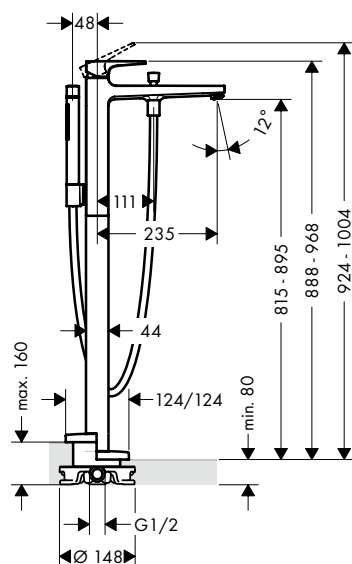

Consisting of:

- Shower hose 125 cm (# 28272XXX)

Required parts:

- Basic set for mixers floor-standing

10452180

Optional parts:

- Sealing foil for basic set bath mixer floor-standing

96441000