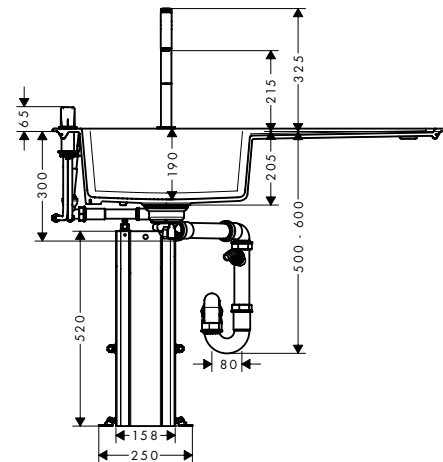

Consisting of:

- S711-F450 Built-in sink 450 (# 43301800)
- 2-hole single lever kitchen mixer 200, pull-out spray, 2jet, sBox (# 73818XXX)
- D16-10 Manual waste and overflow set for single bowl granite (# 43927000)

Optional parts:

- F15 Cutting board walnut
- F16 Cutting board oak
- F14 Multifunctional strainer

40960000

40961000

Matt Black

40963000