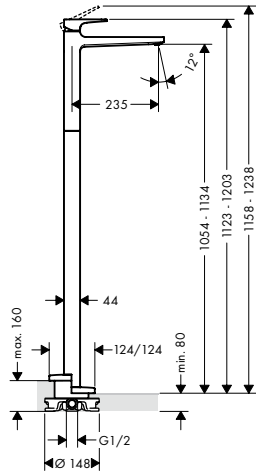

Single lever basin mixer
floor-standing with loop handle
without waste set

Chrome

74530000

- projection 235 mm
- normal spray
- flow rate at 3 bar: 5 l/min
- ceramic cartridge
- temperature limitation adjustable
- suitable for continuous flow water heaters
- connection type: basic set
- connection dimension: DN15

Required parts:

- Basic set for mixers floor-standing

10452180

Optional parts:

- Sealing foil for basic set bath mixer floor-standing

96441000