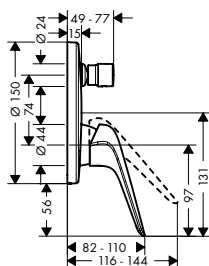

Single lever bath mixer for concealed installation

Chrome

71045000

- connection type: basic set
- ceramic cartridge
- min. operating pressure: 1 bar
- max. operating pressure: 10 bar
- temperature limitation adjustable
- diverter with automatic resetting
- with silencer

Alternative products:

- Single lever bath mixer for concealed installation with integrated security combination according to EN1717

Chrome

71046000

Required parts:

- Basic set iBox universal

01800180

Optional parts:

- Extension element 15 cm

Chrome

13597000