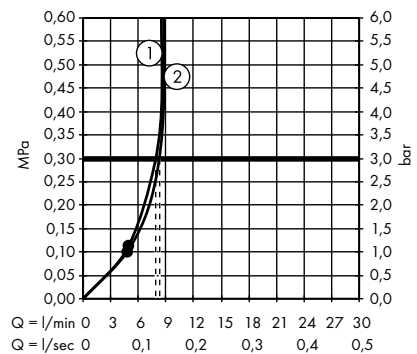

Crometta S Showerpipe 240 1jet EcoSmart 9 l/min Reno
27270000

1. Hand shower
2. Overhead shower