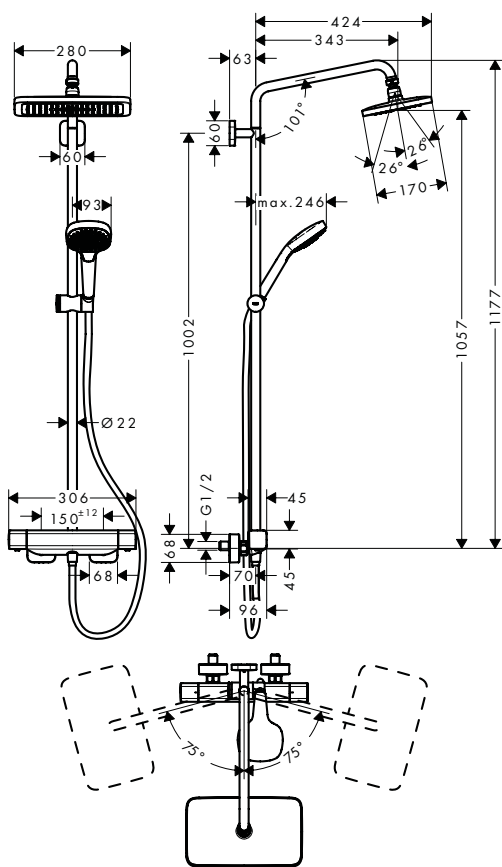

Water saving EcoSmart version:

- **Croma E** Showerpipe 280 1jet EcoSmart Chrome with thermostat

27660000