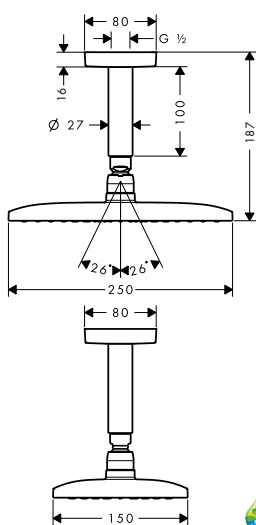

Raindance E Overhead shower
240 1jet with ceiling connector

Chrome

27380000

- consists of: overhead shower, ceiling connector
- spray type: RainAir
- shower head size: 250 x 150 mm
- ball-joint: overhead shower angle adjustable
- flow rate RainAir spray (at 3 bar): 20 l/min
- material spray disc: metal
- spray disc removable for cleaning
- brass ceiling connector
- ceiling connection length: 100 mm
- installation: ceiling
- connection thread G 1/2
- connection dimension: DN15

Water saving EcoSmart version:

Raindance E Overhead shower 240 1jet
EcoSmart 9 l/min with ceiling connector

Chrome

27383000

Raindance E Overhead shower
240 1jet with shower arm

Chrome

27370000