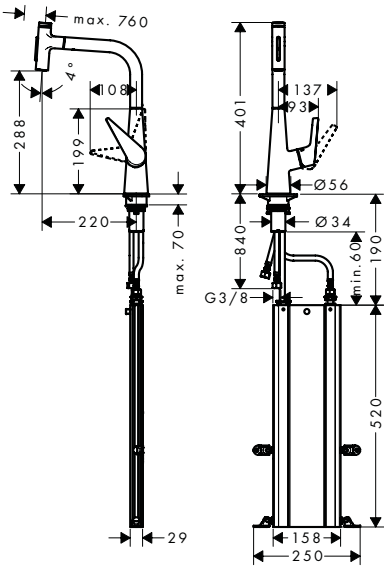

Alternative products:

- **Talis Select M51** Single lever kitchen mixer 300, pull-out spout, 1jet, sBox

Chrome 73853000
Stainless Steel Finish 73853800