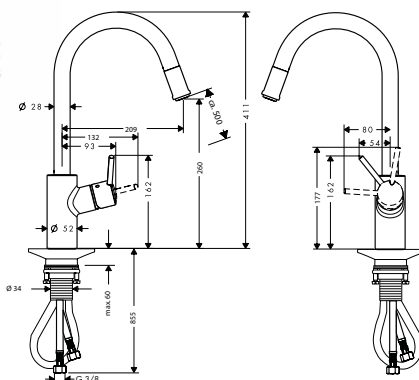

finish

code no.

Talis M52 Single lever kitchen mixer 260, installation in front of a window, pull-out spout, 1 jet

Chrome

14872000

- ComfortZone 260
- swivel range 150°
- installation in front of the window, can be laid flat, base height 70 mm
- normal spray
- MagFit magnetic shower support
- quick connect hose
- connection dimension: DN15
- maximum flow rate at 3 bar: 9 l/min
- ceramic cartridge
- connection type: G 3/8 connections
- integrated non-return valve
- suitable for continuous flow water heaters

Alternative products:

· **Talis M52** Single lever kitchen mixer 260, Eco, pull-out spout, 1 jet

Chrome

72832000