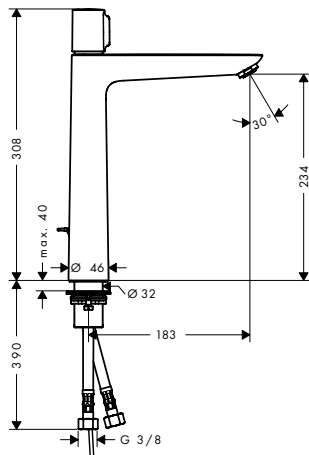

finish

code no.

Chrome

71750000

Alternative products:

- Basin mixer 110 without waste set

Chrome

71751000