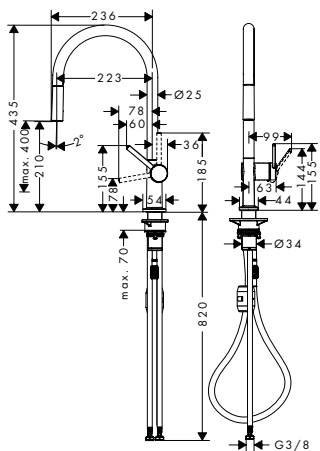

Talis M54 Single lever kitchen mixer 210, pull-out spout, 1jet

Chrome 72802000
 Matt Black 72802670
 Stainless Steel Finish 72802800

- ComfortZone 210
- swivel range adjustable in 4 steps 60°, 110°, 150° or 360°
- normal spray
- quick connect hose
- connection dimension: DN15
- maximum flow rate at 3 bar: 7 l/ min
- ceramic cartridge
- connection type: G 3/8 connections
- integrated non-return valve
- suitable for continuous flow water heaters