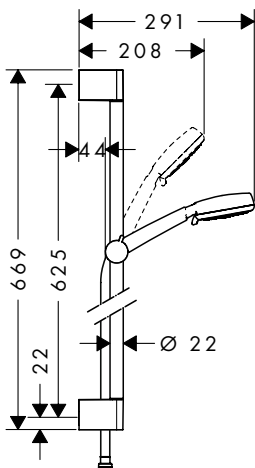

finish code no.

Crometta 100 Shower set Vario with shower bar 65 cm

White/Chrome 26651400

- consists of: hand shower, shower bar, shower hose, slider
- shower head size: 100 mm
- spray type: Rain, normal spray, Shampoo spray, Massage spray
- spray type adjustment by turning spray disc
- without pivot joints
- slide inclination angle can be adjusted by 45°
- maximum flow rate at 3 bar: 18 l/min
- wall supports of plastic

Consisting of:

- **Crometta 100** Hand shower Vario (# 26824400)
- **Unica** Shower bar Croma 65 cm with shower hose (# 26503000)
- **Metaflex** Shower hose 160 cm (# 28266000)

Alternative sizes:

· **Crometta 100** Shower set Vario with shower bar 90 cm White/Chrome 26657400

Water saving EcoSmart version:

· **Crometta 100** Shower set Vario EcoSmart 9 l/min with shower bar 65 cm White/Chrome 26654400

Optional parts:

· Wall bar spacer Chrome 97450000