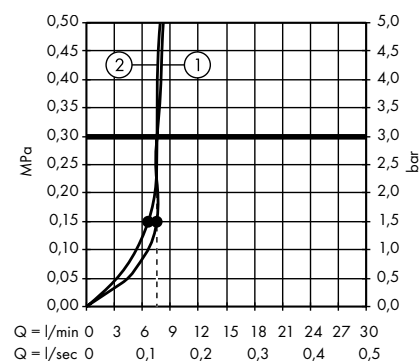

1. Rain
2. RainAir

Raindance Select S Overhead shower
240 2jet EcoSmart 9 l/min with ceiling connector
26469000