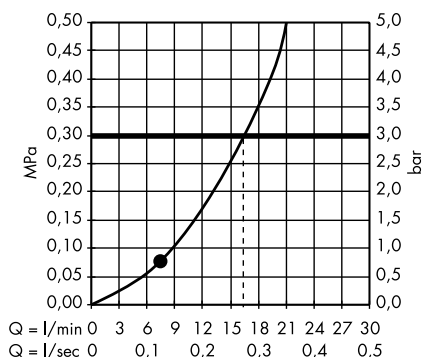

Crometta 85 Hand shower Mono
28585000