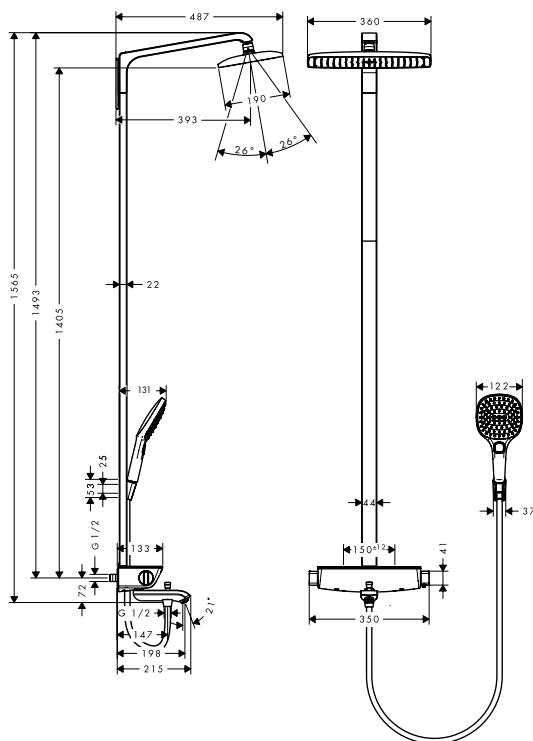

Consisting of:

- **Raindance Select E** Hand shower 120 3jet (# 26520XXX)
- **Isiflex** Shower hose 160 cm (# 28276XXX)
- Shower holder Porter S (# 28331XXX)

Optional parts:

- S-connections adapter G 3/4 for renovation Chrome 02026000
- Wall bar spacer for Raindance Select Chrome 95960000