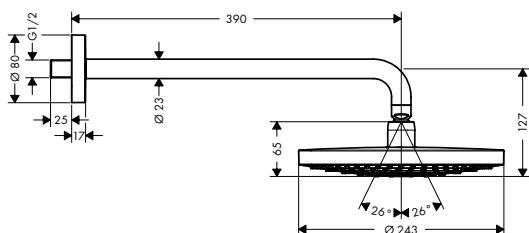

Raindance Select S Overhead shower 240 2jet with shower arm

- consists of: overhead shower, shower arm
- spray type: RainAir, Rain
- shower head size: 240 mm
- shower arm length: 390 mm
- ball-joint: overhead shower angle adjustable
- flow rate Rain spray (at 3 bar): 17 l/min
- flow rate RainAir spray (at 3 bar): 17 l/min
- Select button on overhead shower
- spray disc surface in two variants: chrome or white
- material spray disc: metal
- spray disc removable for cleaning
- installation: wall
- connection thread G 1/2
- connection dimension: DN15

Chrome
White/Chrome

26466000
26466400

Water saving EcoSmart version:

- **Raindance Select S** Overhead shower 240 2jet EcoSmart 9 l/min with shower arm

Chrome
White/Chrome

26470000
26470400