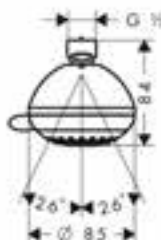

Crometta 85 Overhead shower Chrome

28424000

Vario

- spray type: normal spray, Vario spray
- shower head size: 85 mm
- ball-joint: overhead shower angle adjustable
- flow rate normal spray (at 3 bar): 18 l/min
- flow rate Vario spray (at 3 bar): 14 l/min
- adjustment with shift on overhead shower
- grey spray disc
- material spray disc: plastic
- installation: ceiling or wall
- connection thread G 1/2
- connection dimension: DN15

Optional parts:

- Shower arm 12.8 cm Chrome 27411000