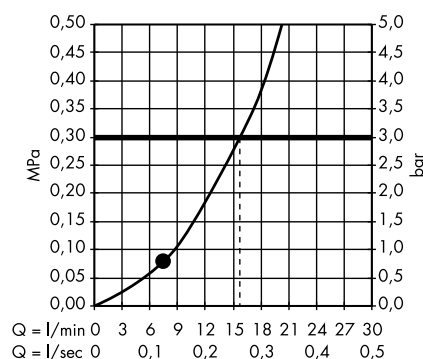

PuraVida Baton hand shower 120 1jet
28558000, 28558400

1. RainAir