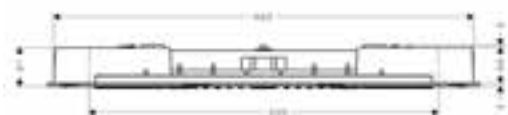

Raindance Rainmaker
Overhead shower 680/460
3jet with lighting

Chrome

28418000

- consists of: overhead shower, basic set
- spray type: RainAir, Whirl, RainAir XL
- shower head size: 680 x 460 mm
- flow rate RainAir spray (at 3 bar): 20 l/min
- flow rate RainAir XL (at 3 bar): 24 l/min
- flow rate WhirlAir spray (at 3 bar): 22 l/min
- the 3 spray zones must be controlled via 3 valves or a diverter valve with 3 outlets
- material spray disc: metal
- installation: flush with the ceiling on basic body
- connection thread G 1/2
- connection dimension: DN20
- with integrated lighting
- illuminant: LED
- power supply: 12 V - DC
- transformer power supply for concealed installation 12 V, 18 W
- input voltage: 100 - 240 V AC / 50 / 60 Hz
- output voltage: 12 V - DC
- colour temperature: 2700 K
- energy efficiency label: C
- TÜV certified