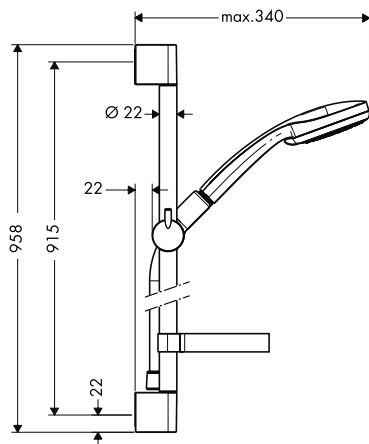

finish code no.

Croma 100 Shower set Vario with shower bar 90 cm and soap dish

Chrome 27771000

- consists of: hand shower, shower bar, shower hose, slider, soap dish
- shower head size: 100 mm
- spray type: Rain, Shampoo spray, normal spray, Massage spray
- spray type adjustment by turning spray disc
- pivot connector prevent hose from tangling
- 90° position adjustable slider, pivots left and right, up and down
- maximum flow rate at 3 bar: 18 l/min
- wall supports of plastic

Consisting of:

- **Croma 100** Hand shower Vario (# 28535000)
- **Unica** Shower bar C 90 cm with shower hose (# 27610000)
- **Isiflex** Shower hose 160 cm (# 28276XXX)
- **Casetta** Soap dish C (# 28678000)

Alternative sizes:

- **Croma 100** Shower set Vario with shower bar 65 cm and soap dish Chrome 27772000

Water saving EcoSmart version:

- **Croma 100** Shower set Vario EcoSmart 9 l/min with shower bar 90 cm and soap dish Chrome 27653000

Optional parts:

- Wall bar spacer Chrome 97450000