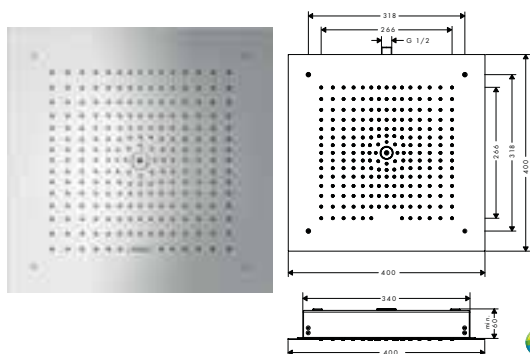

Raindance E Overhead shower 400/400 1jet Chrome 26252000

- spray type: RainAir
- shower head size: 400 x 400 mm
- flow rate RainAir spray (at 3 bar): 20 l/min
- material spray disc: metal
- installation: flush with the ceiling
- connection thread G 1/2
- connection dimension: DN15

Water saving EcoSmart version:

Raindance E Overhead shower 400/400 1jet EcoSmart 9 l/min Chrome 26253000

Required parts:

Raindance E Basic set for overhead shower 400/400 1jet 26254180