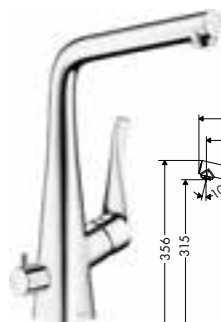

Metris M71 Single lever kitchen mixer 320, device shut-off valve, 1 jet

Chrome

14888000

- ComfortZone 320
- swivel range adjustable in 3 steps 110°, 150° or 360°
- laminar spray
- with integrated shut-off valve
- connection dimension: DN15
- maximum flow rate at 3 bar: 13 l/min
- ceramic cartridge
- connection type: G 3/8 connections
- suitable for continuous flow water heaters
- significantly reduced splashing by soft start of the water flow

Talis Select M51