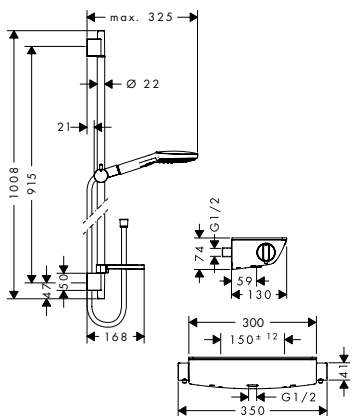

Shower sets / Shower bars / Shower holder

Raindance Select E shower sets with thermostatic mixer for exposed installation

Raindance Select E Shower system for exposed installation 120 with Ecostat Select thermostat and shower bar 90 cm

- consists of: hand shower, shower thermostat, shower bar, slider, soap dish, shower hose
- spray type overhead shower: Rain, RainAir, Whirl
- convenient diversion via Select button
- pivot connector prevent hose from tangling
- 90° position adjustable slider, pivots left and right, up and down
- CoolContact thermostat: Prevents the housing from heating up, making showering even safer
- maximum flow rate at 3 bar: 15 l/min
- in case of installation on existing G 3/4 connections, adaptor # 02026000 must be used

Consisting of:

- **Ecostat Select** Shower thermostat for exposed installation (# 13161XXX)
- **Raindance Select E** Shower set 120 3jet with shower bar 90 cm and soap dish (# 26621XXX)

Alternative sizes:

- **Raindance Select E** Shower system for exposed installation 120 with Ecostat Select thermostat and shower bar 65 cm

finish

code no.

Chrome 27039000
White/Chrome 27039400