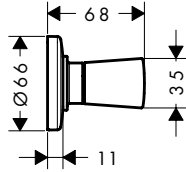

Shut-off valve for concealed installation

Chrome

71970000

· connection type: DN15/DN20

Required parts:

- Basic set 52 l/min for shut-off valve for concealed installation spindle 15973180
- Basic set 40 l/min for shut-off valve for concealed installation ceramic 15974180
- Basic set 130 l/min for shut-off valve for concealed installation spindle 15970180

Optional parts:

- Extension set 2.5 cm 96370000