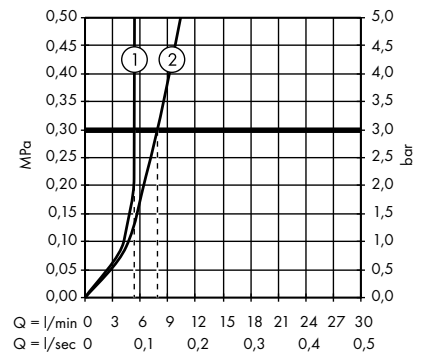

1. With flow limiter
2. Without flow limiter

· Bidette hand shower 1jet with shower holder and pressure shower hose 160 cm
32128000