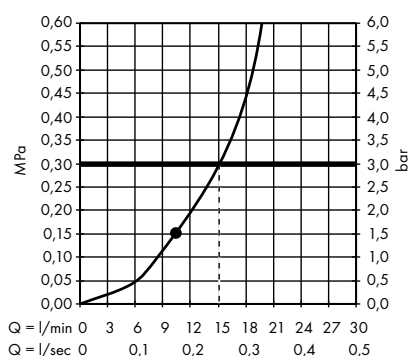

Raindance Classic Overhead shower 240
1jet with ceiling connector
27405000, 27405090

Croma E Overhead shower 280 1jet
26257000

Croma E Overhead shower 280 1jet
EcoSmart
26258000

Croma Overhead shower 280 1jet
26220000, 26220140, 26220340,
26220670, 26220700, 26220990