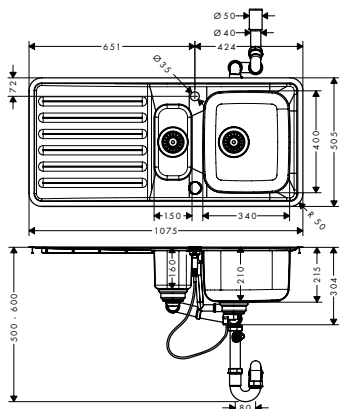

**S4113-F540 Built-in sink
340/150/400 with drainboard**

Stainless Steel 43339800

- cut-out dimensions: 1055 x 485 mm
- Automatic waste set included
- material: stainless steel
- number of bowls: 1 main bowl and 1 additional bowl
- with drainage
- tap hole and hole for pop-up waste control are pre-drilled
- orientation: reversible
- sink depth: 210 mm
- depth half sink: 160 mm
- cabinet size: 60 cm
- type of installation: flat on the countertop (self-rimming) or flush-mount installation
- position overflow: on the side of the bowl under drainboard
- tap ledge reinforcing for a tight and stable seating of the kitchen mixer
- corner radius: 70 mm