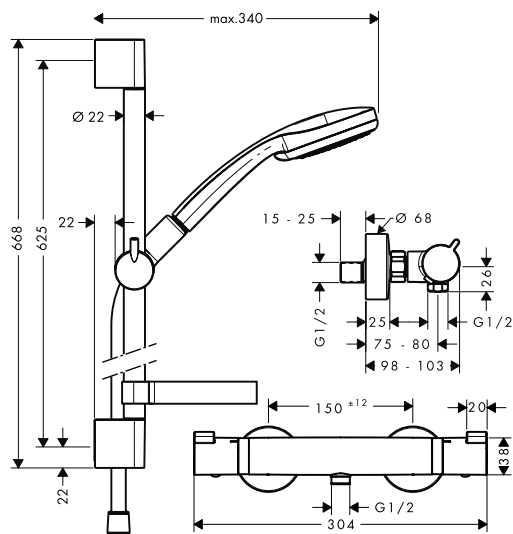

Croma Select S Shower system for exposed installation Vario with Ecostat 1001 CL thermostat and shower bar 72 cm

White/Chrome

27833400

- consists of: hand shower, shower thermostat, shower bar, slider, shower hose
- spray type overhead shower: Rain, IntenseRain, TurboRain
- convenient diversion via Select button
- pivot connector prevent hose from tangling
- 90° position adjustable slider, pivots left and right, up and down
- maximum flow rate at 3 bar: 9 l/min
- variable drilling hole distance: 400 - 660 mm
- wall supports of plastic

Consisting of:

- **Ecostat** Shower thermostat 1001 CL for exposed installation (# 13211000)
- **Croma Select S** Hand shower Vario (# 26802400)
- **Unica** Shower bar Varia 72 cm (# 27355000)
- **Comfortflex** Shower hose 160 cm (# 28168000)