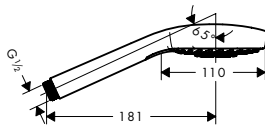

Croma Select E

Croma Select E Hand shower Multi

- shower head size: 110 mm
- spray type: SoftRain, IntenseRain, Massage spray
- convenient diversion via Select button
- maximum flow rate at 3 bar: 16 l/min
- with internal water conduction
- rinseable dirt filter
- connection thread G 1/2
- connection dimension: DN15
- suitable for continuous flow water heaters