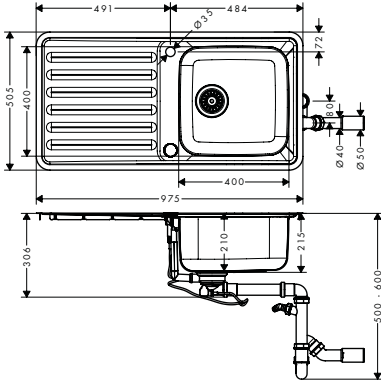

- cut-out dimensions: 955 x 485 mm
- Automatic waste set included
- material: stainless steel
- number of bowls: 1 main bowl
- with drainage
- tap hole and hole for pop-up waste control are pre-drilled
- orientation: reversible
- sink depth: 210 mm
- cabinet size: 50 cm
- type of installation: flat on the countertop (self-rimming) or flush-mount installation
- position overflow: on the side of the bowl under drainboard
- tap ledge reinforcing for a tight and stable seating of the kitchen mixer
- corner radius: 70 mm