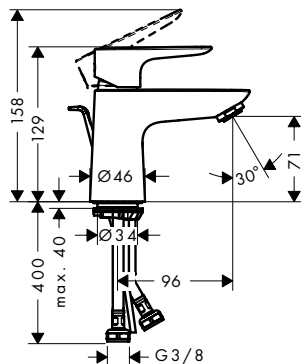

Single lever basin mixer 80
CoolStart with pop-up waste set

- consists of: single lever basin mixer, waste set
- ComfortZone 80
- projection 96 mm
- normal spray
- flow rate at 3 bar: 5 l/ min
- ceramic cartridge
- temperature limitation adjustable
- suitable for continuous flow water heaters
- pop-up waste set G 1 1/4
- material waste set: metal
- connection type: G 3/8 connections
- connection dimension: DN15
- cold water in middle position

Chrome 71703000

Alternative products:

- Single lever basin mixer 80 CoolStart without waste set

Chrome	71704000