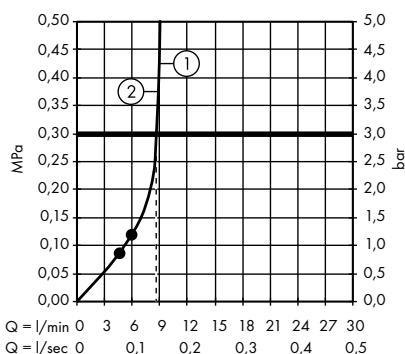

The consumption was measured in combination with the appropriate fittings (thermostat/mixer/in-wall valve) to reflect actual application in practice.

Croma Select E Showerpipe 180 2jet
EcoSmart 9 l/min with thermostat
27257400

1. Overhead shower
2. Hand shower