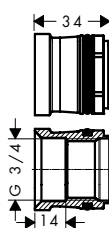

S-connections adapter G 3/4 for renovation

Chrome

02026000

- installation type: exposed installation
- connection dimension G 3/4
- adapter for installation on existing s-unions G 1/2 x G 3/4