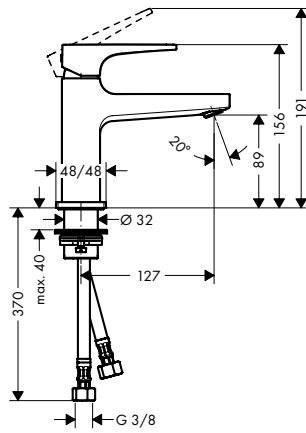

Single lever basin mixer 100 with lever handle for hand washbasins with push-open waste set

- consists of: single lever basin mixer, waste set
- ComfortZone 100
- projection 127 mm
- normal spray
- flow rate at 3 bar: 5 l/min
- ceramic cartridge
- temperature limitation adjustable
- suitable for continuous flow water heaters
- push-open waste set G 1¼
- material waste set: metal
- connection type: G ¾ connections
- connection dimension: DN15

finish **code no.**

Chrome	32500000
Brushed Bronze	32500140
Brushed Black	32500340
Chrome	
Matt Black	32500670
Matt White	32500700
Polished Gold Optic	32500990