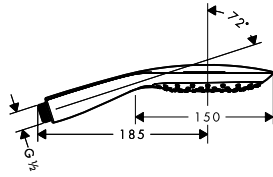

Showers and shower holder

finish

code no.

Hand shower 150 3jet

- shower head size: 150 mm
- spray type: RainAir, CaresseAir, Mix
- convenient diversion via Select button
- hand shower with 2-shell construction
- maximum flow rate at 3 bar: 16 l/min
- with internal water conduction
- rinseable dirt filter
- connection thread G 1/2
- connection dimension: DN15
- suitable for continuous flow water heaters
- the hand shower shouldn't be combined with sliders which have two adjustable positions

Chrome 28557000
White/Chrome 28557400