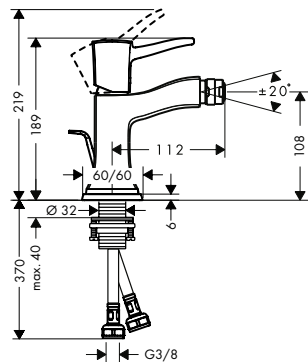

Bidet

Single lever bidet mixer with lever handle and pop-up waste set

- consists of: single lever bidet mixer, waste set
- projection 112 mm
- aerator with ball pivot
- normal spray
- flow rate at 3 bar: 5 l/min
- ceramic cartridge
- temperature limitation adjustable
- suitable for continuous flow water heaters
- material waste set: metal
- connection dimension: DN15

finish   **code no.**
Chrome   31320000
Chrome/Gold Optic 31320090