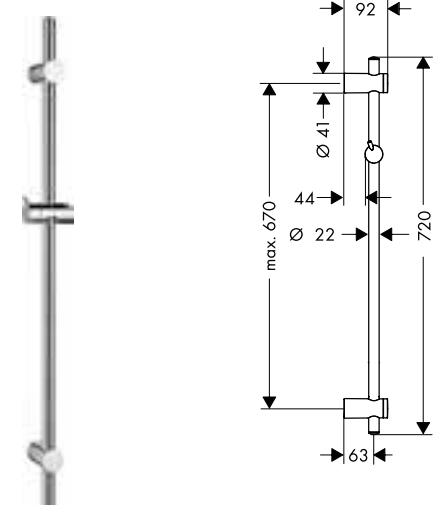

Alternative sizes:

- **Unica** Shower bar S Puro Reno 105 cm

Chrome	28662000
--------	----------

Chrome	28663000
--------	----------

Unica Shower bar Reno 72 cm

- consists of: shower bar, slider
- bar width: brass pipe with a bar calibre of 22 mm
- variable drilling hole distance: 400 - 670 mm
- slide with locking mechanism
- slide inclination angle adjustable in 2 steps
- wall supports of plastic
- variable wall support