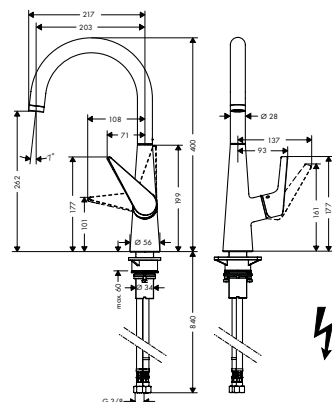

Talis M51 Single lever kitchen mixer 260, 1jet

Chrome 72810000
Stainless Steel Finish 72810800

- ComfortZone 260
- swivel range adjustable in 3 steps 110°, 150° or 360°
- normal spray
- connection dimension: DN15
- maximum flow rate at 3 bar: 10 l/min
- ceramic cartridge
- connection type: G 3/8 connections
- suitable for continuous flow water heaters

Alternative products:

- **Talis M51** Single lever kitchen mixer 260, Chrome 72816000
  Eco, 1jet
- **Talis M51** Single lever kitchen mixer 260, Chrome 72812000
  LowPressure/vented hot water cylinders, 1jet