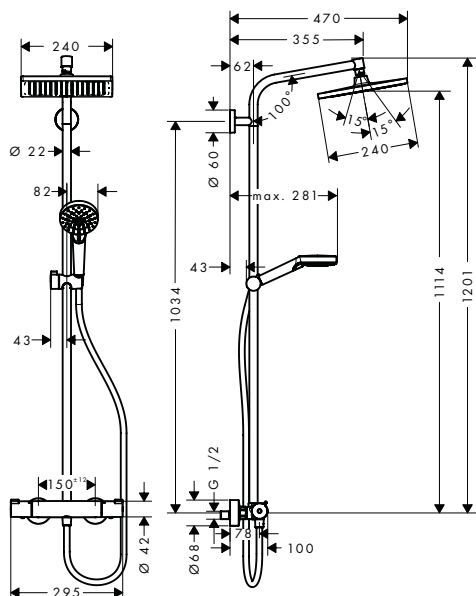

Optional parts:

- Wall bar spacer for Crometa 100 Showerpipe

Chrome

95239000