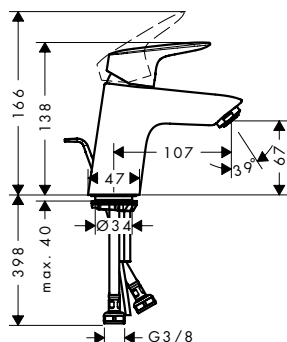

CoolStart - Logis

Single lever basin mixer 70
CoolStart with pop-up waste set

- consists of: single lever basin mixer, waste set
- ComfortZone 70
- projection 107 mm
- normal spray
- flow rate at 3 bar: 5 l/min
- ceramic cartridge
- temperature limitation adjustable
- suitable for continuous flow water heaters
- pop-up waste set G 1¼
- material waste set: synthetic
- connection type: G ¾ connections
- connection dimension: DN15
- cold water in middle position

Chrome

71072000

Alternative products:

- Single lever basin mixer 70 CoolStart without waste set

Chrome

71073000