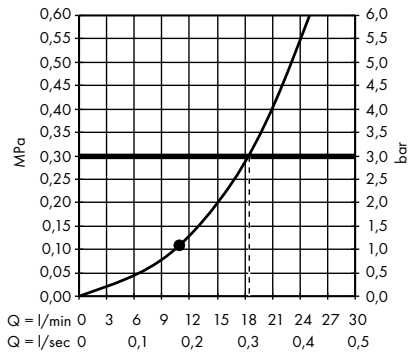

Raindance S Overhead shower 240 ljet PowderRain with shower arm
27607000