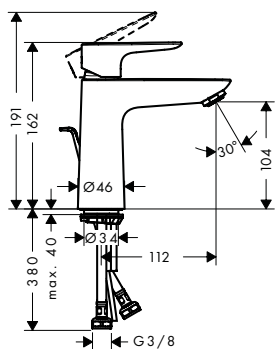

**Single lever basin mixer 110
CoolStart with pop-up waste set**

- consists of: single lever basin mixer, waste set
- ComfortZone 110
- projection 112 mm
- normal spray
- flow rate at 3 bar: 5 l/min
- ceramic cartridge
- temperature limitation adjustable
- suitable for continuous flow water heaters
- pop-up waste set G 1 1/4
- material waste set: metal
- connection type: G 3/8 connections
- connection dimension: DN15
- cold water in middle position

finish **code no.**

Chrome	71713000
Brushed Bronze	71713140
Brushed Black	71713340
Chrome	
Matt Black	71713670
Matt White	71713700
Polished Gold Optic	71713990

Alternative products:

- Single lever basin mixer 110 CoolStart without waste set

Chrome	71714000
Brushed Bronze	71714140
Brushed Black	71714340
Chrome	
Matt Black	71714670
Matt White	71714700
Polished Gold Optic	71714990

**Single lever basin mixer 150
with pop-up waste set**

- consists of: single lever basin mixer, waste set
- ComfortZone 150
- projection 141 mm
- normal spray
- flow rate at 3 bar: 5 l/min
- ceramic cartridge
- temperature limitation adjustable
- suitable for continuous flow water heaters
- pop-up waste set G 1 1/4
- material waste set: metal
- connection type: G 3/8 connections
- connection dimension: DN15

Chrome	71754000
Brushed Bronze	71754140
Brushed Black	71754340
Chrome	
Matt Black	71754670
Matt White	71754700
Polished Gold Optic	71754990

Alternative products:

- Single lever basin mixer 150 without waste set

Chrome	71755000