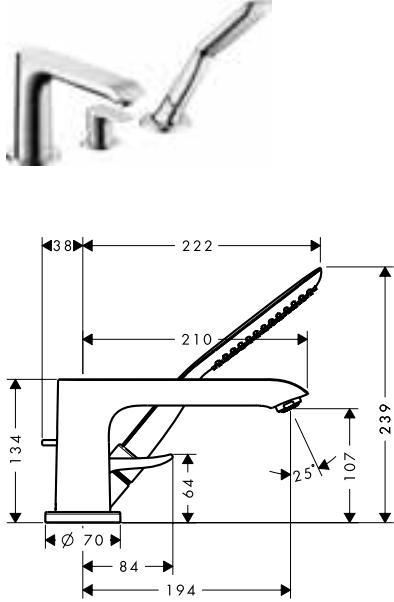

3-hole rim mounted single lever bath mixer

Chrome

31190000

- consists of: 3-hole rim mounted single lever bath mixer, baton hand shower, shower holder
- projection 220 mm
- connection type: basic set
- spray type mixer: normal spray
- spray type hand shower: RainAir
- maximum pull-out length of hand shower: 1.10 m
- flow rate at 3 bar: 22 l/min
- ceramic cartridge
- min. operating pressure: 1 bar
- max. operating pressure: 10 bar
- temperature limitation adjustable
- connection dimension: DN15

Required parts:

- Basic set for 3-hole rim mounted single lever bath mixer

13437180