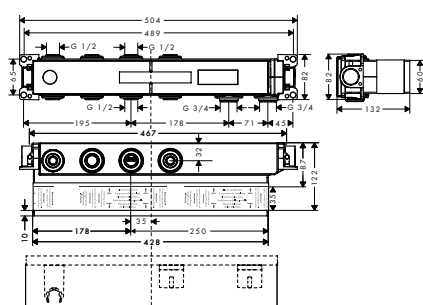

RainSelect Basic set for 2 functions

- 2 functions
- connection thread
- Rp 3/4
- installation depth: 87 - 122 mm
- horizontal installation
- sound-decoupled installation
- connection dimension: DN15/DN20

15310180

Measurements within scale drawings are in mm.