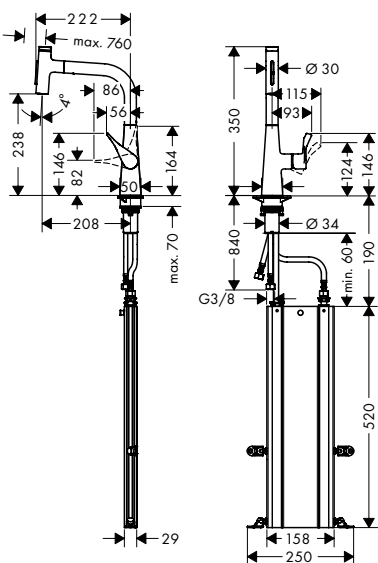

finish

code no.

Metris Select M71 Single lever kitchen mixer 240, pull-out spray, 2jet, sBox

Chrome 73817000
Stainless Steel Finish 73817800

- consists of: single lever kitchen mixer, hose box
- ComfortZone 240
- l-spout
- swivel range adjustable in 2 steps to 110° or 150°
- laminar spray and shower spray
- lockable shower spray, spray returns through pressing spray diverter and spray returns automatically through handle closing
- Select button for a comfortable start/stop of the water flow
- MagFit magnetic shower support
- connection dimension: DN15
- maximum flow rate at 3 bar: 8 l/ min
- ceramic cartridge
- connection type: G 3/8 connections
- integrated non-return valve
- suitable for continuous flow water heaters
- sBox for quiet, smooth and protected hose guidance in the cabinet, under the countertop, with extension length up to 76 cm

Alternative products:

· **Metris Select M71** Single lever kitchen mixer 240, pull-out spout, 1jet, sBox Chrome 73802000
Stainless Steel Finish 73802800