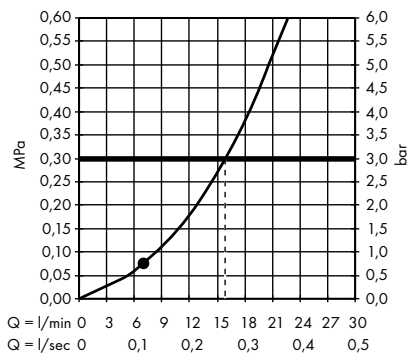

Croma Select S Hand shower 1jet
26804400