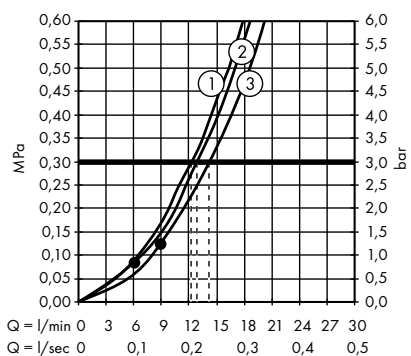

The consumption was measured in combination with the appropriate fittings (thermostat/mixer/in-wall valve) to reflect actual application in practice.

Raindance Select S Hand shower 150 3jet
EcoSmart 9 l/min
28588000, 28588400

1. RainAir
2. CaresseAir
3. Mix

Raindance Select S Hand shower 120 3jet
PowderRain
26014000

1. WhirlAir
2. PowderRain
3. Rain

Raindance Select S Hand shower 120 3jet
26530000, 26530140, 26530340,
26530400, 26530670, 26530700,
26530990

1. RainAir
2. Rain
3. WhirlAir

Raindance Select S Hand shower 120 3jet
EcoSmart 9 l/min
26531000, 26531140, 26531340,
26531400, 26531670, 26531700,
26531990

1. RainAir
2. WhirlAir
3. Rain

Croma Select E Hand shower Multi
26810400

1. Massage
2. IntenseRain
3. SoftRain

Croma Select E Hand shower Multi
EcoSmart 9 l/min
26811400

1. IntenseRain
2. Massage
3. SoftRain

Croma Select E Hand shower Vario
26812400

1. TurboRain
2. IntenseRain
3. Rain

Croma Select E Hand shower Vario
EcoSmart 9 l/min
26813400

1. TurboRain
2. IntenseRain
3. Rain

Croma Select E Hand shower 1jet
26814400

1. TurboRain