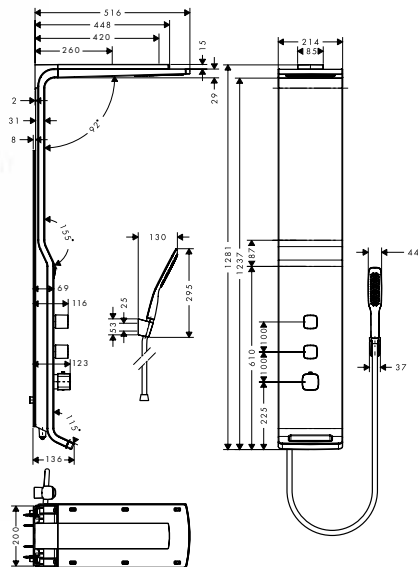

Raindance shower panels

Raindance Shower panel Lift 180 2jet for exposed installation

Satin Chrome
White/Chrome

27008000
27008400

- consists of: shower panel, overhead shower, baton hand shower, shower hose, shower holder
- overhead shower Raindance S 180 Air
- shower head size: 180 mm
- shower arm length: 420 mm
- height adjustment: 200 mm
- spray type (overhead shower): RainAir, wide flood jet
- flow rate RainAir spray (at 3 bar): 14 l/min
- flow rate RainFlow spray (at 3 bar): 17 l/min
- scald protection at 40°
- adjustable hot water limitation
- isolated water conduction
- centre distance: 150 ± 12 mm
- connection thread G 1/2
- site: wall
- installation type: exposed installation
- suitable for continuous flow water heaters
- connection dimension: DN15

Consisting of:

- **PuraVida** Baton hand shower 120 1jet (# 28558XXX)
- Shower holder Porter S (# 28331XXX)
- **Isiflex** Shower hose 160 cm (# 28276XXX)

Optional parts:

- **Raindance** Corner fitting set for shower panel Lift 180 2jet for exposed installation

27999000