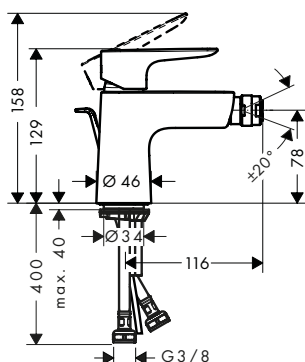

finish

code no.

Basic set for single lever basin mixer for concealed installation wall-mounted

13622180

- variable positioning of the mixer system, can be left or right of the spout
- connection dimension: DN15

Optional parts:

- Extension set 2.5 cm

31971000

Extension set 2.5 cm

31971000

- extension length: 25 mm

3-hole basin mixer with pop-up waste set

- consists of: 3-hole basin mixer, waste set
- ComfortZone 150
- projection 112 mm
- flow rate at 3 bar: 5 l/min
- ceramic valves hot/ cold 90°
- suitable for continuous flow water heaters
- pop-up waste set G 1 1/4
- material waste set: metal
- connection type: G 3/8 connections
- connection dimension: DN15

Chrome	71733000
Brushed Bronze	71733140
Brushed Black	71733340
Chrome	
Matt Black	71733670
Matt White	71733700
Polished Gold Optic	71733990

Bidet

Single lever bidet mixer with pop-up waste set

- consists of: single lever bidet mixer, waste set
- projection 116 mm
- aerator with ball pivot
- normal spray
- flow rate at 3 bar: 5 l/min
- ceramic cartridge
- temperature limitation adjustable
- suitable for continuous flow water heaters
- material waste set: metal
- connection dimension: DN15

Chrome	71720000
Brushed Bronze	71720140
Brushed Black	71720340
Chrome	
Matt Black	71720670
Matt White	71720700
Polished Gold Optic	71720990

Alternative products:

- Single lever bidet mixer with push-open waste set

Chrome	71721000