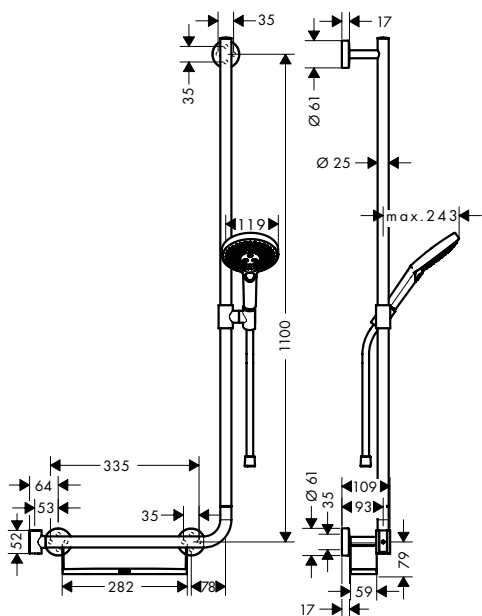

Optional parts:

- **Unica** Foot support Comfort Chrome 26329000