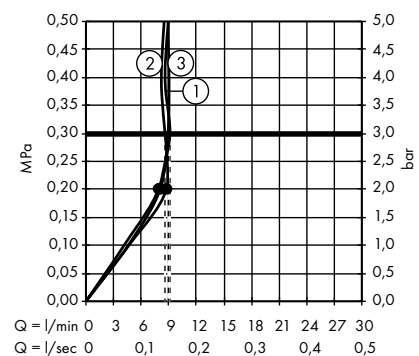

1. Rain
2. Rainflow
3. Mono

Rainmaker Select Overhead shower 460
3jet with shower arm
24007400, 24007600