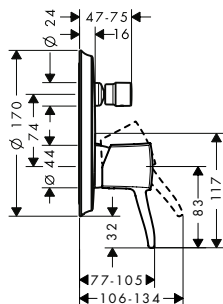

Single lever bath mixer for concealed installation with lever handle

- connection type: basic set
- ceramic cartridge
- min. operating pressure: 1 bar
- max. operating pressure: 10 bar
- temperature limitation adjustable
- diverter with automatic resetting
- with silencer

Chrome 31345000
Chrome/Gold Optic 31345090

Required parts:

- Basic set iBox universal

01800180

Optional parts:

- Extension element 17 cm

Chrome

13596000

Basic set iBox universal

01800180

- suitable for all shower, bath tub and thermostat finish sets for concealed installation
- connection thread
- Rp 3/4
- rotationally-symmetric installation
- sound-decoupled installation
- connection dimension: DN20

Alternative products:

- Basic set iBox universal with shut-off unit

01850180

Optional parts:

- Extension iBox universal basic set 2.5 cm
- Fastening rail set for iBox universal
- Assembly aid for iBox universal

13595000

96615000

93500000