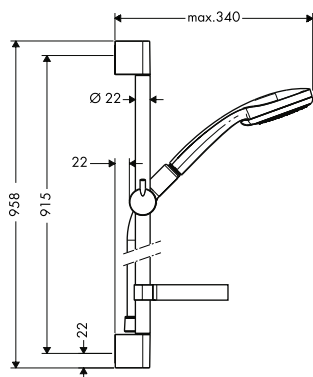

finish

code no.

Chrome 27853000
White/Chrome 27853400

Chrome 28694000
Chrome 98993000

Croma 100 shower sets

Croma 100 Shower set Multi with shower bar 90 cm and soap dish

- consists of: hand shower, shower bar, shower hose, slider, soap dish
- shower head size: 100 mm
- spray type: Rain, MonoRain, Massage spray
- spray type adjustment by turning spray disc
- pivot connector prevent hose from tangling
- 90° position adjustable slider, pivots left and right, up and down
- maximum flow rate at 3 bar: 19 l/min
- wall supports of plastic