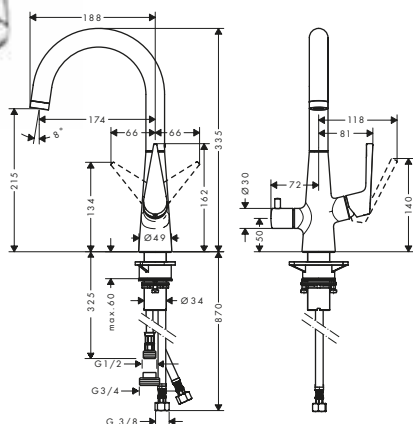

Talis M51 Single lever kitchen mixer 220, device shut-off valve, 1jet

Chrome 72811000

- ComfortZone 220
- swivel range adjustable in 3 steps 110°, 150° or 360°
- normal spray
- with integrated shut-off valve
- connection dimension: DN15
- maximum flow rate at 3 bar: 10 l/min
- ceramic cartridge
- connection type: G 3/8 connections
- suitable for continuous flow water heaters