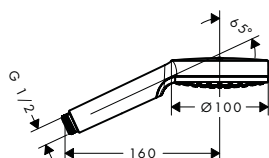

Hand shower 1jet Green
6 l/ min

- shower head size: 100 mm
- spray type: Rain
- maximum flow rate at 3 bar: 5.7 l/ min
- with internal water conduction
- rinseable dirt filter
- connection thread G 1/2
- connection dimension: DN15
- suitable for continuous flow water heaters

White/Chrome

26334400