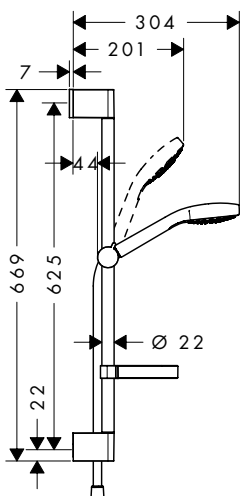

Croma Select S Shower set Vario with shower bar 65 cm and soap dish

White/Chrome 26566400

- consists of: hand shower, shower bar, shower hose, slider, soap dish
- shower head size: 110 mm
- spray type: Rain, TurboRain, IntenseRain
- convenient diversion via Select button
- pivot connector prevent hose from tangling
- slide inclination angle can be adjusted by 45°
- maximum flow rate at 3 bar: 15 l/min
- wall supports of plastic

Consisting of:

- **Croma Select S** Hand shower Vario (# 26802400)
- **Unica** Shower bar Cromo 65 cm with shower hose (# 26503000)
- **Isiflex** Shower hose 160 cm (# 28276XXX)
- **Casetta** Soap dish C (# 28678000)

Alternative products:

- **Croma Select S** Shower set Vario with shower bar 65 cm White/Chrome 26562400

Optional parts:

- Wall bar spacer Chrome 97450000