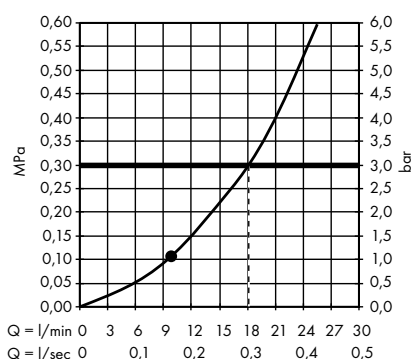

Raindance Classic Overhead shower 240
1jet with ceiling connector
27405000, 27405090

Croma E Overhead shower 280 1jet
26257000

Croma E Overhead shower 280 1jet
EcoSmart
26258000

Croma Overhead shower 280 1jet
26220000, 26220140, 26220340,
26220670, 26220700, 26220990