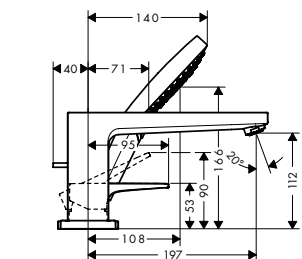

finish

code no.

3-hole rim mounted single lever bath mixer with loop handle and Secuflex

Chrome

74550000

- consists of: 3-hole rim mounted single lever bath mixer, hand shower, shower holder
- projection 197 mm
- connection type: basic set
- spray type mixer: normal spray
- spray type hand shower: Rain, RainAir, Whirl
- maximum pull-out length of hand shower: 1.10 m
- flow rate at 3 bar: 22 l/min
- ceramic cartridge
- min. operating pressure: 1 bar
- max. operating pressure: 10 bar
- temperature limitation adjustable
- connection dimension: DN15

Consisting of:

- Hand shower 120 3jet (# 26530XXX)

Required parts:

- Basic set for 3-hole rim mounted single lever bath mixer

13437180

Basic set for 3-hole rim mounted single lever bath mixer

13437180

- consists of: basic set, shower hose, Secubox
- maximum pull-out length of hand shower: 1.10 m
- connection thread: G 1/2
- connection dimension: DN15

Optional parts:

- Secuflex insert extension

98806000

3-hole rim mounted single lever bath mixer with lever handle

Chrome

32551000

- consists of: 3-hole rim mounted single lever bath mixer, hand shower, shower holder
- projection 197 mm
- connection type: basic set
- spray type mixer: normal spray
- spray type hand shower: Rain, RainAir, Whirl
- maximum pull-out length of hand shower: 1.60 m
- flow rate at 3 bar: 22 l/min
- ceramic valves hot/ cold 180°
- min. operating pressure: 1 bar
- max. operating pressure: 10 bar
- temperature limitation adjustable
- connection dimension: DN15

Consisting of:

- Hand shower 120 3jet (# 26530XXX)

Required parts:

- Basic set for 3-hole rim mounted single lever bath mixer

13439180