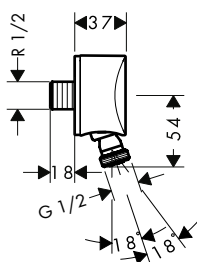

FixFit Wall outlet S
with non-return valve and pivot
joint

- shower hose connection with ball joint
- plastic connection angle with metal ball joint
- non-return valve
- installation: wall

Chrome

27506000