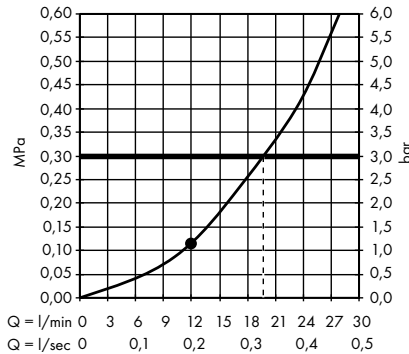

Raindance E Overhead shower 400/400 1jet
26252000