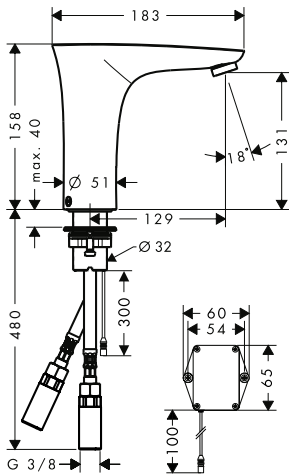

Electronic basin mixer with temperature control battery operation

Chrome 15170000
White/Chrome 15170400

- ComfortZone 130
- projection 129 mm
- flow rate at 3 bar: 5 l/min
- theft-proof aerator
- temperature limitation adjustable
- temperature adjustable via mixer lever on the side
- non-return valve
- suitable for continuous flow water heaters
- infrared sensor technology
- automatic environmental adjustment of infrared sensor
- adjustable optical range of infrared sensor (2 settings)
- battery condition indicator available
- battery operation 6 V (Lithium battery, lifetime approx. 2 years, battery included in scope of delivery)
- hygiene rinse activatable (automatic water flow for 10 seconds every 24 hours following the last operation)
- permanent rinse activatable (single water flow for 180 seconds, suitable for thermal disinfection)
- manual water stop for washbasin cleaning
- performance may be impaired if the sensor is obscured by the design of the wash basin, or when the wash basin is oversized and the distance between sensor and the wash basin edge is larger than 75 mm
- functional restriction due to too large distance
- connection dimension: DN15
- TÜV certified
- dirt filters in the connection hoses
- two filter units with fine filter to protect from incoming dirt, for assembly on existing angle valves, filter element can be removed and cleaned