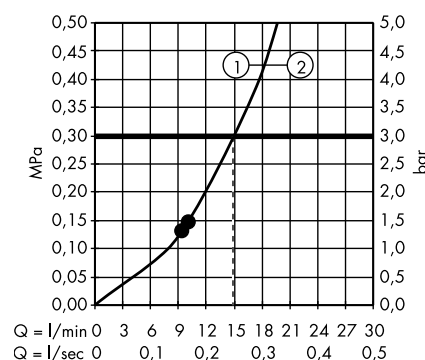

1. Overhead shower
2. Hand shower

Raindance E Showerpipe 360 1jet EcoSmart 9 l/min with thermostat
27286000, 27286400