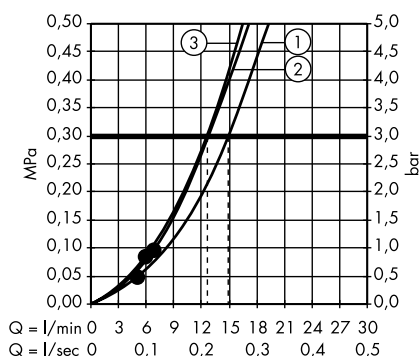

Crometta 85 Overhead shower Multi
28425000

1. Normal
2. Massage
3. Mono