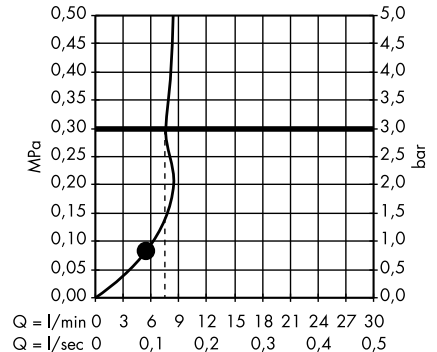

Crometta 100 Hand shower Vario
EcoSmart 6 l/min
26834400

1. Massage spray
2. Shampoo spray
3. Normal spray
4. Rain

Crometta 100 Hand shower 1jet
26825400

Crometta 100 Hand shower 1jet EcoSmart
9 l/min
26828400