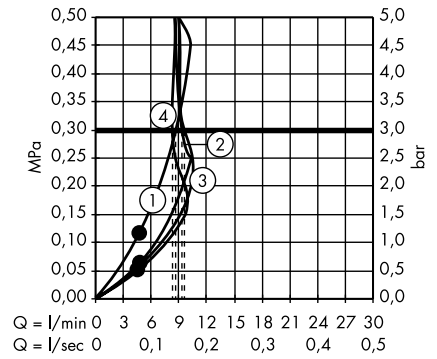

Croma 100 Overhead shower Vario
EcoSmart 9 l/min
28462000