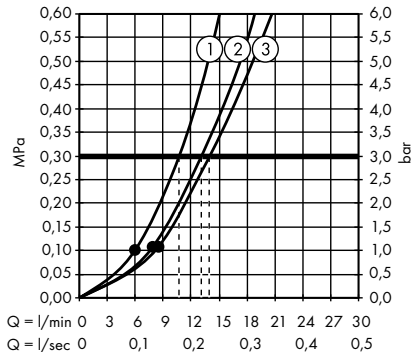

Hand showers

· **Rainfinity** Hand shower 130 3jet
26864000, 26864140, 26864340, 26864670, 26864700, 26864990

1. Mono
2. Intense PowderRain
3. PowderRain

· **Rainfinity** Hand shower 130 3jet EcoSmart
26865000, 26865140, 26865340, 26865670, 26865700, 26865990