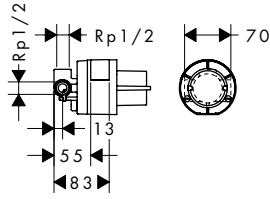

Basic set for single lever shower mixer for concealed installation

13620180

- ceramic cartridge
- connection dimension: DN15