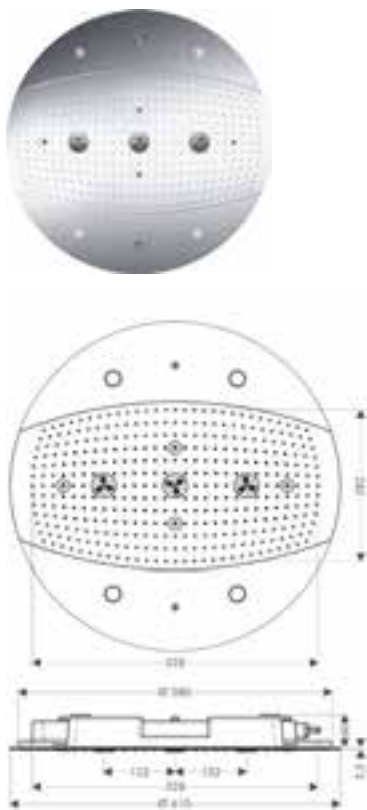

finish

code no.

Raindance Rainmaker
Overhead shower 600 3jet
with lighting

Chrome

26117000

- spray type: RainAir, Whirl, RainAir XL
- shower head size: 600 mm
- flow rate RainAir spray (at 3 bar): 20.5 l/min
- flow rate RainAir XL (at 3 bar): 25 l/min
- flow rate WhirlAir spray (at 3 bar): 20.5 l/min
- the 3 spray zones must be controlled via 3 valves or a diverter valve with 3 outlets
- material spray disc: metal
- installation: flush with the ceiling on basic body
- connection dimension: DN20
- with integrated lighting
- illuminant: LED
- power supply: 12 V - DC
- transformer power supply for concealed installation 12 V, 18 W
- input voltage: 100 - 240 V AC / 50 / 60 Hz
- output voltage: 12 V - DC
- colour temperature: 2700 K
- energy efficiency label: C
- TÜV certified

Alternative products:

- **Raindance Rainmaker** Overhead shower 600 3jet without lighting

Chrome

26115000

Required parts:

- **Raindance Rainmaker** Basic set for overhead shower 600 3jet

28412180

Optional parts:

- **ShowerSelect S** Valve for concealed installation for 3 functions
- **ShowerSelect S** Thermostat HighFlow for concealed installation for 1 function and additional outlet

Chrome

15745000

Chrome

15742000

Raindance Rainmaker Basic
set for overhead shower 600
3jet

28412180

- connection dimension: G 1/2

Optional parts:

- **Raindance Rainmaker** Overhead shower 600 3jet with lighting
- **Raindance Rainmaker** Overhead shower 600 3jet without lighting

Chrome

26117000

Chrome

26115000