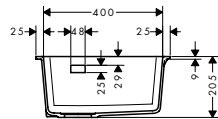

S510-U660 Under-mount sink
660

Graphiteblack
Stonegrey
Concretegrey

43432170
43432290
43432380

- cut-out dimensions: 658 x 398 mm
- material: SilicaTec
- number of bowls: 1 main bowl
- sink depth: 190 mm
- cabinet size: 80 cm
- type of installation: undermount
- position overflow: on the right side of the bowl
- waste set not included - please order one waste set from the required parts

Required parts (choose one)

· D16-10 Manual waste and overflow set for single bowl granite	Chrome	43927000
· D16-11 Automatic waste and overflow set for single bowl granite	Chrome	43937000
· D16-12 Automatic waste and overflow set for single bowl granite Select	Chrome	43947000

Optional parts:

· F15 Cutting board walnut		40960000
· F16 Cutting board oak		40961000
· F17 Mobile drainboard	Stainless Steel	40962800
· F14 Multifunctional strainer	Matt Black	40963000