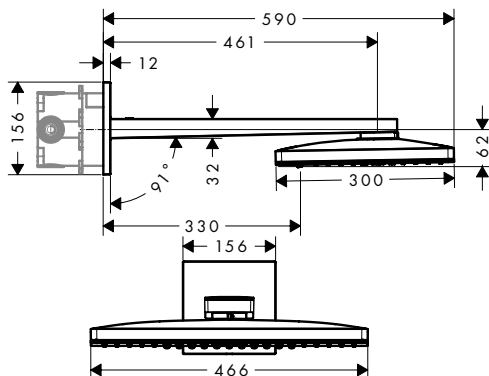

finish

code no.

Rainmaker Select Overhead shower 460 3jet with shower arm

White/Chrome
Black/Chrome

24007400
24007600

- consists of: overhead shower, shower arm
- spray type: Rain, RainStream, MonoRain
- shower head size: 466 x 300 mm
- shower arm length: 461 mm
- flow rate Rain spray (at 3 bar): 18 l/min
- flow rate RainStream spray (at 3 bar): 15 l/min
- flow rate Mono spray (at 3 bar): 18 l/min
- the 3 spray zones must be controlled via 3 valves or a diverter valve with 3 outlets
- easy cleanable glass spray disc
- material spray disc: safety glass
- spray disc removable for cleaning
- overhead shower removable for cleaning
- installation: wall-mounted - for installation on iBox
- connection dimension: DN15

Water saving EcoSmart version:

- **Rainmaker Select** Overhead shower 460 3jet EcoSmart 9 l/min with shower arm

White/Chrome

24017400

Required parts:

- Basic set iBox universal

01800180

Optional parts:

- **ShowerSelect Glass** Valve for concealed installation for 3 functions
- **ShowerSelect Glass** Thermostat HighFlow for concealed installation for 1 function and additional outlet

White/Chrome

15736400

Black/Chrome

15736600

White/Chrome

15735400

Black/Chrome

15735600