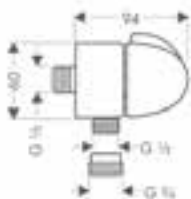

FixFit Wall outlet E stop
with non-return valve and shut-off
valve

- non-return valve
- with integrated shut-off valve in metal
- with ceramic valve

Chrome

27452000