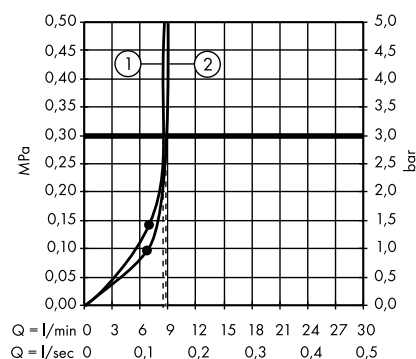

Croma Showerpipe 220 1jet EcoSmart 9 l/min with thermostat
27188000

1. Overhead shower
2. Hand shower