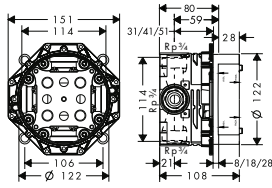

finish

code no.

Basic set iBox universal

01800180

- suitable for all shower, bath tub and thermostat finish sets for concealed installation
- connection thread
- Rp 3/4
- rotationally-symmetric installation
- sound-decoupled installation
- connection dimension: DN20

Alternative products:

- Basic set iBox universal with shut-off unit

01850180

Optional parts:

- Extension iBox universal basic set 2.5 cm
- Fastening rail set for iBox universal
- Assembly aid for iBox universal

13595000
96615000
93500000