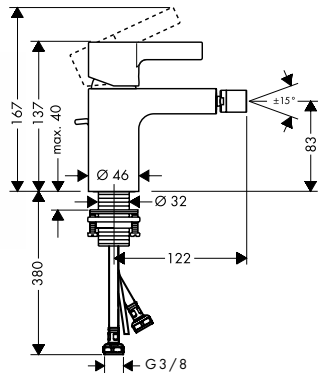

Bidet

Single lever bidet mixer
with pop-up waste set

- consists of: single lever bidet mixer, waste set
- projection 122 mm
- aerator with ball pivot
- laminar spray
- flow rate at 3 bar: 7.2 l/min
- ceramic cartridge
- temperature limitation adjustable
- suitable for continuous flow water heaters
- material waste set: metal
- connection dimension: DN15

finish

Chrome

code no.

31261000