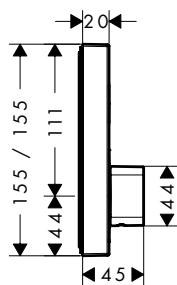

ShowerSelect mixers for concealed installation

finish **code no.**

ShowerSelect Mixer for concealed installation for 1 function

Chrome 15767000

- 1 function
- connection type: basic set
- flow rate of hand shower at 3 bar: 21 l/min
- ceramic cartridge for temperature control, Select valve
- min. operating pressure: 1 bar
- max. operating pressure: 10 bar
- temperature limitation adjustable
- Thermostat is delivered with button On/Off

Required parts:

- Basic set iBox universal 01800180

Optional parts:

- **ShowerSelect** Extension element Chrome 13593000
- Extension iBox universal basic set 2.5 cm 13595000