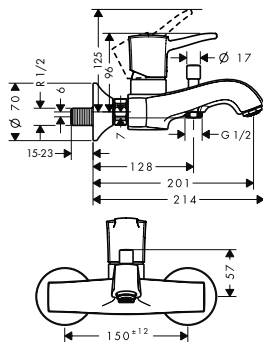

finish

code no.

Single lever bath mixer for exposed installation with lever handle

- projection 201 - 214 mm
- connection type: s-shaped connections
- centre distance: 150 ± 12 mm
- spray type mixer: normal spray
- flow rate at 3 bar: 22 l/min
- ceramic cartridge
- min. operating pressure: 1 bar
- max. operating pressure: 10 bar
- temperature limitation adjustable
- diverter with automatic resetting
- intrinsically safe against backflow
- with silencer
- suitable for continuous flow water heaters
- connection dimension: DN15

Chrome 31340000
Chrome/Gold Optic 31340090