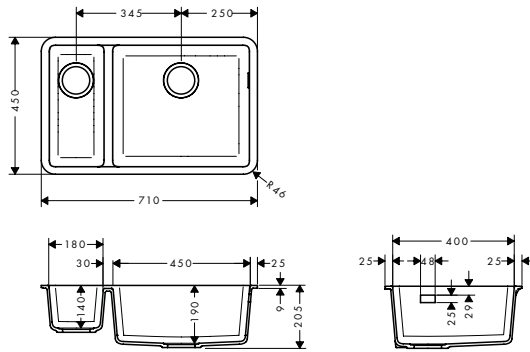

**S510-U635 Under-mount sink
180/450**

finish **code no.**

Graphiteblack	43433170
Stonegrey	43433290
Concretegrey	43433380

- cut-out dimensions: 658 x 398 mm
- material: SilicaTec
- number of bowls: 1 main bowl and 1 additional bowl
- sink depth: 190 mm
- depth half sink: 140 mm
- cabinet size: 80 cm
- type of installation: undermount
- position overflow: on the right side of the main bowl
- waste set not included - please order one waste set from the required parts

Required parts (choose one)

· D17-10 Manual waste and overflow set for double bowl granite	Chrome	43928000
· D17-11 Automatic waste and overflow set for double bowl granite	Chrome	43938000
· D17-12 Automatic waste and overflow set for double bowl granite Select	Chrome	43948000

Optional parts:

· F15 Cutting board walnut		40960000
· F16 Cutting board oak		40961000
· F17 Mobile drainboard	Stainless Steel	40962800
· F14 Multifunctional strainer	Matt Black	40963000