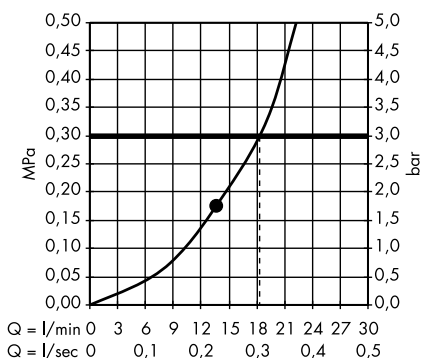

1. RainAir
2. Rainflow

Raindance Rainfall Overhead shower
150 1jet stream
26443000