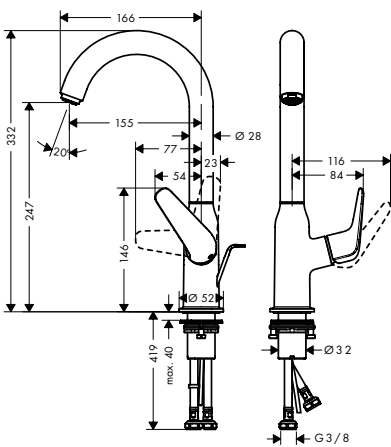

Alternative products:

- Single lever basin mixer 240 with swivel spout without waste set

Chrome

71128000

red dot award 2018