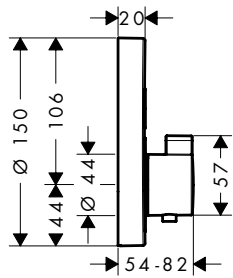

ShowerSelect S Thermostat for concealed installation for 2 functions

- 2 functions
- simultaneous use of several outlets
- Select push-button on/off control for 2 outlets
- flow rate upper outlet: 25 l/min
- flow rate lower outlet: 23 l/min
- thermostat cartridge, Select valve
- min. operating pressure: 1 bar
- max. operating pressure: 10 bar
- safety lock at 40° C
- temperature limitation adjustable
- connection type: basic set
- Thermostat is delivered with buttons hand shower and Rain large

Required parts:

- Basic set iBox universal

Optional parts:

- Extension element 15 cm
- Extension iBox universal basic set 2.5 cm

Chrome

15743000

Brushed Bronze

15743140

Brushed Black

15743340

Chrome

Matt Black

15743670

Matt White

15743700

Polished Gold Optic

15743990

01800180

Chrome

13597000

13595000