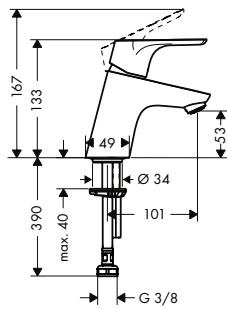

finish

code no.

Pillar tap 70 without waste set

Chrome

31130000

- ComfortZone 70
- projection 101 mm
- normal spray
- flow rate at 3 bar: 5 l/min
- ceramic cartridge
- for cold water connection
- connection type: G 3/8 connections
- connection dimension: DN15