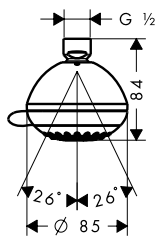

Crometta 85

finish

code no.

Crometta 85 Overhead shower Chrome

28425000

Multi

- spray type: MonoRain, normal spray, Massage spray
- shower head size: 85 mm
- ball-joint: overhead shower angle adjustable
- flow rate Mono spray (at 3 bar): 13 l/min
- flow rate normal spray (at 3 bar): 15 l/min
- flow rate massage spray (at 3 bar): 13 l/min
- adjustment with shift on overhead shower
- grey spray disc
- material spray disc: plastic
- installation: ceiling or wall
- connection thread G 1/2
- connection dimension: DN15

Optional parts:

- Shower arm 12.8 cm Chrome 27411000