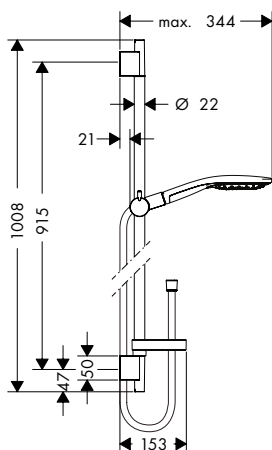

finish code no.

Raindance Select S Shower set 150 3jet with shower bar 90 cm and soap dish

- consists of: hand shower, shower bar, shower hose, slider, soap dish
- shower head size: 150 mm
- spray type: RainAir, CaresseAir, Mix
- convenient diversion via Select button
- pivot connector prevent hose from tangling
- 90° position adjustable slider, pivots left and right, up and down
- maximum flow rate at 3 bar: 16 l/min
- wall supports of plastic

Consisting of:

- **Raindance Select S** Hand shower 150 3jet (# 28587XXX)
- **Unica** Shower bar S Puro 90 cm with shower hose (# 28631XXX)
- **Casetta** Soap dish S Puro (# 28679000)

Alternative sizes:

- **Raindance Select S** Shower set 150 3jet with shower bar 65 cm and soap dish

Chrome 27803000
White/Chrome 27803400

Chrome 27802000
White/Chrome 27802400

Optional parts:

- Wall bar spacer

Chrome 97450000