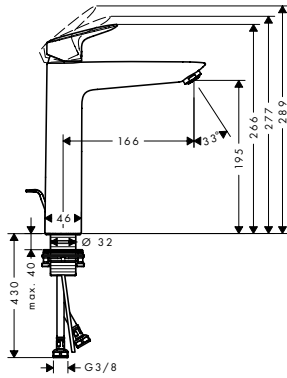

finish

code no.

Single lever basin mixer 190 with 2 flow rates with pop-up waste set

- consists of: single lever basin mixer, waste set
- ComfortZone 190
- projection 166 mm
- normal spray
- flow rate at 3 bar: 9.5 l/min
- ceramic cartridge with 2 flow rates
- temperature limitation adjustable
- suitable for continuous flow water heaters
- pop-up waste set G 1 1/4
- material waste set: synthetic
- connection type: G 3/8 connections
- connection dimension: DN15
- cold water in middle position

Chrome

71095000