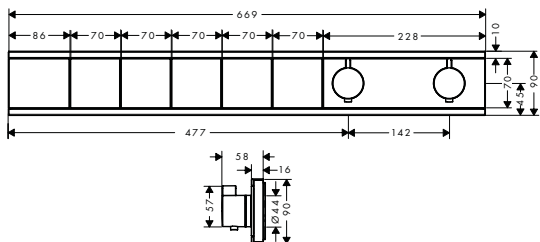

finish **code no.**

RainSelect Thermostat for concealed installation for 5 functions

Chrome 15384000
Matt White 15384700

- depending on volume flow and installation situation approx. 50% flow rate reduction and integrated shut off function
- 5 functions
- simultaneous use of several outlets
- Select push-button on/off control for 5 outlets
- thermostat cartridge, Select valve
- min. operating pressure: 1 bar
- max. operating pressure: 10 bar
- safety lock at 40° C
- temperature limitation adjustable
- non-return valve
- connection type: basic set
- Thermostat is delivered with buttons handshower, PowderRain, Waterfall, Rain large, shoulder shower