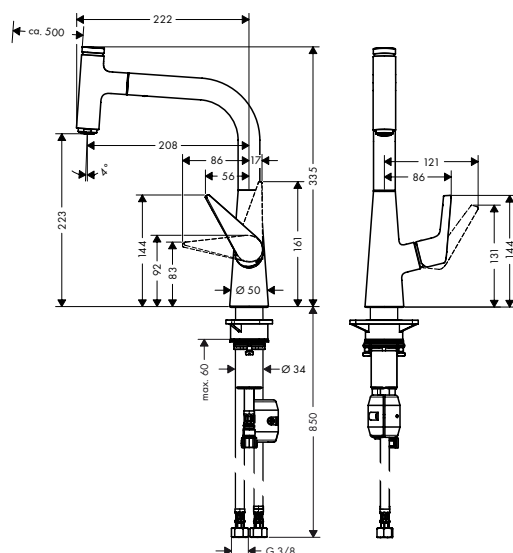

Chrome 72822000
Stainless Steel Finish 72822800

- ComfortZone 220
- swivel range adjustable in 2 steps to 110° or 150°
- normal spray
- Select button for a comfortable start/stop of the water flow
- MagFit magnetic shower support
- quick connect hose
- connection dimension: DN15
- maximum flow rate at 3 bar: 10 l/min
- ceramic cartridge
- connection type: G 3/8 connections
- integrated non-return valve
- suitable for continuous flow water heaters