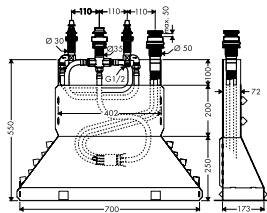

Basic set for 4-hole rim mounted bath mixer

13444180

- consists of: basic set, shower hose, Secubox
- maximum pull-out length of hand shower: 1.10 m
- connection dimension: DN15

Optional parts:

- Secuflex insert extension 98806000