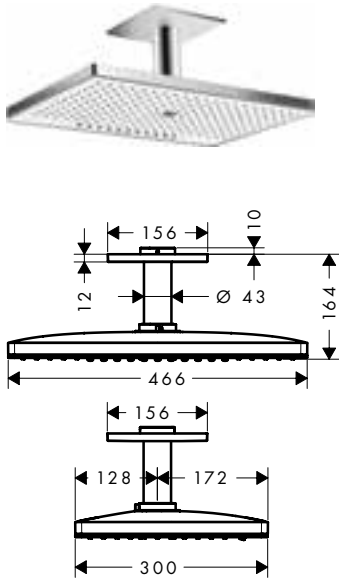

finish

code no.

Rainmaker Select Overhead shower 460 3jet with ceiling connector

White/Chrome
Black/Chrome

24006400
24006600

- consists of: overhead shower, ceiling connector
- spray type: Rain, RainStream, MonoRain
- shower head size: 460 x 300 mm
- ball-joint: overhead shower angle adjustable
- flow rate Rain spray (at 3 bar): 17 l/min
- flow rate RainStream spray (at 3 bar): 22 l/min
- flow rate Mono spray (at 3 bar): 23 l/min
- the 3 spray zones must be controlled via 3 valves or a diverter valve with 3 outlets
- easy cleanable glass spray disc
- material spray disc: safety glass
- spray disc removable for cleaning
- overhead shower removable for cleaning
- brass ceiling connector
- ceiling connection length: 100 mm
- installation: ceiling
- connection dimension: DN15

Water saving EcoSmart version:

- **Rainmaker Select** Overhead shower 460 3jet EcoSmart 9 l/min with ceiling connector

White/Chrome

24016400

Required parts:

- **Rainmaker Select** Basic set for overhead shower with ceiling connector

24010180

Optional parts:

- **ShowerSelect Glass** Valve for concealed installation for 3 functions
- **ShowerSelect Glass** Thermostat HighFlow for concealed installation for 1 function and additional outlet

White/Chrome
Black/Chrome
White/Chrome
Black/Chrome

15736400
15736600
15735400
15735600

Rainmaker Select Basic set for overhead shower with ceiling connector

24010180

Optional parts:

- **Rainmaker Select** Overhead shower 460 1jet EcoSmart 9 l/min with ceiling connector
- **Rainmaker Select** Overhead shower 460 1jet with ceiling connector
- **Rainmaker Select** Overhead shower 460 2jet EcoSmart 9 l/min with ceiling connector
- **Rainmaker Select** Overhead shower 460 2jet with ceiling connector
- **Rainmaker Select** Overhead shower 460 3jet with ceiling connector
- **Rainmaker Select** Overhead shower 460 3jet EcoSmart 9 l/min with ceiling connector

White/Chrome
White/Chrome
Black/Chrome
White/Chrome
White/Chrome
Black/Chrome
White/Chrome

24012400
24002400
24002600
24014400
24004400
24004600
24006400
24006600
24016400