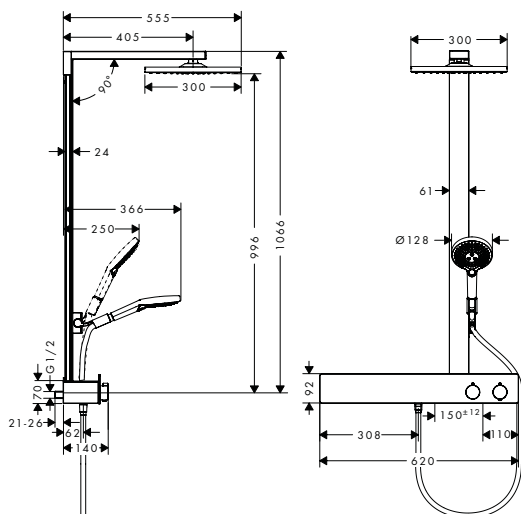

Optional parts:

- **Casetta** Soap dish/ shelf E

Chrome

26511000

White/Chrome

26511400

Black/Chrome

26511600