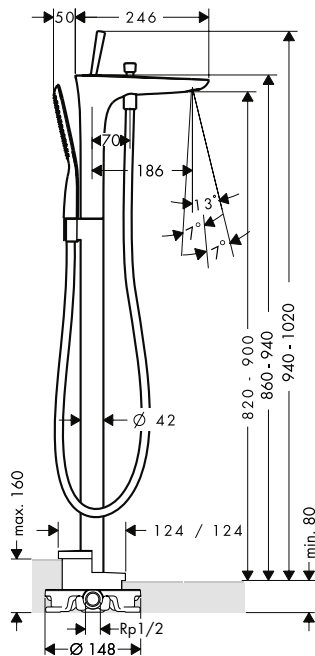

Single lever bath mixer floor-standing

- consists of: single lever bath mixer floor standing, baton hand shower, shower hose, shower holder
- projection 186 mm
- connection type: basic set
- spray type mixer: normal spray
- spray type hand shower: RainAir
- flow rate at 3 bar: 20 l/min
- joystick ceramic cartridge
- min. operating pressure: 1 bar
- max. operating pressure: 10 bar
- diverter with automatic resetting
- intrinsically safe against backflow
- connection dimension: DN15

Chrome

15473000

White/Chrome

15473400

Consisting of:

- Baton hand shower 120 ljet (# 28558XXX)
- Shower hose 125 cm (# 28272XXX)

Required parts:

- Basic set for mixers floor-standing
- Sealing foil for basic set bath mixer floor-standing

10452180

96441000