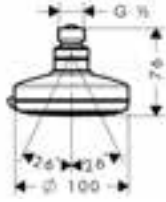

finish

code no.

Croma 100 Overhead shower Vario

Chrome

27441000

- spray type: Rain, Shampoo spray, normal spray, Massage spray
- shower head size: 100 mm
- ball-joint: overhead shower angle adjustable
- flow rate Rain spray (at 3 bar): 22 l/min
- flow rate shampoo spray (at 3 bar): 17 l/min
- flow rate normal spray (at 3 bar): 20 l/min
- flow rate massage spray (at 3 bar): 11 l/min
- adjustment with shift on overhead shower
- grey spray disc
- material spray disc: plastic
- installation: ceiling or wall
- connection thread G 1/2
- connection dimension: DN15

Water saving EcoSmart version:

- **Croma 100** Overhead shower Vario EcoSmart 9 l/min

Chrome

28462000

Optional parts:

- Shower arm 12.8 cm

Chrome

27411000