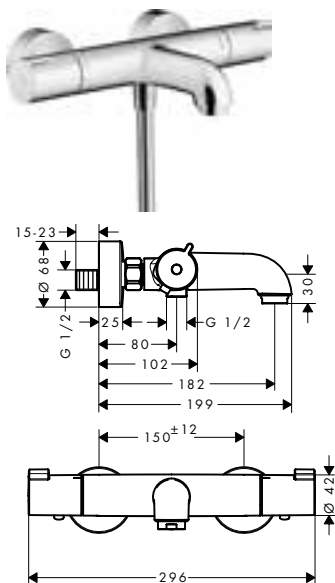

finish code no.

Ecostat Bath thermostat 1001 CL for exposed installation

Chrome 13201000

- projection 182 mm
- 2 functions
- centre distance: 150 ± 12 mm
- spray type mixer: normal spray
- flow rate for bath spout at 3 bar: 20 l/min
- flow rate of hand shower at 3 bar: 17 l/min
- thermostat cartridge, shut-off valve
- min. operating pressure: 1 bar
- max. operating pressure: 10 bar
- safety lock at 40° C
- temperature limitation adjustable
- non-return valve
- with silencer
- material handles: metal
- connection type: s-shaped connections
- connection dimension: DN15
- dirt filter included

Crometta Shower system for exposed installation Vario with Ecostat 1001 CL thermostat and shower bar 65 cm

White/Chrome 27812400

- consists of: hand shower, shower thermostat, shower bar, slider, shower hose
- spray type overhead shower: Rain, IntenseRain
- spray type adjustment by turning spray disc
- pivot connector prevent hose from tangling
- 90° position adjustable slider, pivots left and right, up and down
- maximum flow rate at 3 bar: 14 l/min

Consisting of:

- **Crometta** Shower set Vario with shower bar 65 cm (# 26532400)
- **Ecostat** Shower thermostat 1001 CL for exposed installation (# 13211000)

Alternative sizes:

- **Crometta** Shower system for exposed installation Vario with Ecostat 1001 CL thermostat and shower bar 90 cm

White/Chrome 27813400