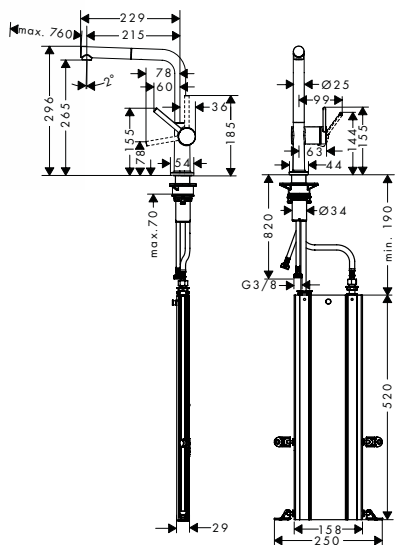

Talis M54 Single lever kitchen mixer 270, pull-out spout, 1 jet, sBox

Chrome	72809000
Matt Black	72809670
Stainless Steel Finish	72809800

- consists of: single lever kitchen mixer, hose box
- ComfortZone 270
- l-spout
- swivel range adjustable in 4 steps 60°, 110°, 150° or 360°
- laminar spray
- connection dimension: DN15
- maximum flow rate at 3 bar: 7 l/ min
- ceramic cartridge
- connection type: G 3/8 connections
- integrated non-return valve
- suitable for continuous flow water heaters
- sBox for quiet, smooth and protected hose guidance in the cabinet, under the countertop, with extension length up to 76 cm