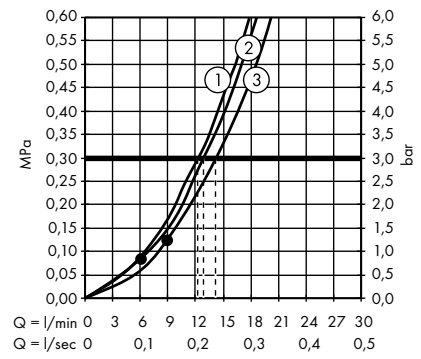

Croma Select S Hand shower Multi
26800400