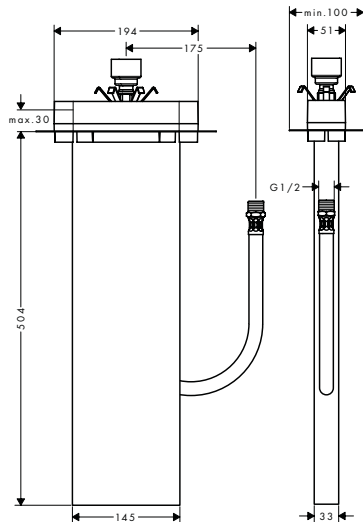

finish

code no.

sBox Rim and tile mounted bath basic set

13560180

- suitable for rim or tile mounted installation
- 1 function
- connection thread
- G 1/2
- connection hose length: 600 mm
- bath rim width at least 100 mm
- drilling diameter on bath tub: two drilled holes Ø 50/51 mm and connection by sawing out required
- clamping range: 0 - 30 mm
- connection dimension: DN15

Optional parts:

- **sBox** Installation plate for tile mounted installation
- **sBox** Mounting angle set for installation plate for tile mounted installation

28016000

28021000