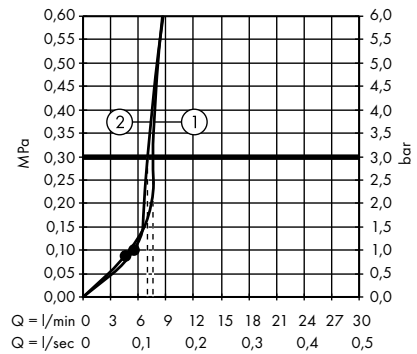

Crometta S Showerpipe 240 1jet EcoSmart 9 l/min with thermostat
27268000

1. Hand shower
2. Overhead shower