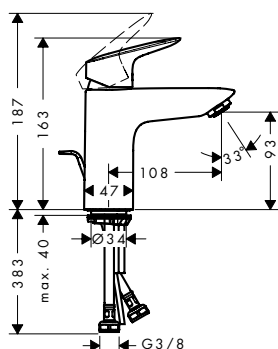

Single lever basin mixer 100
CoolStart with pop-up waste set

- consists of: single lever basin mixer, waste set
- ComfortZone 100
- projection 108 mm
- normal spray
- flow rate at 3 bar: 5 l/min
- ceramic cartridge
- temperature limitation adjustable
- suitable for continuous flow water heaters
- pop-up waste set G 1¼
- material waste set: synthetic
- connection type: G ¾ connections
- connection dimension: DN15
- cold water in middle position

Chrome

71102000

Alternative products:

- Single lever basin mixer 100 CoolStart without waste set

Chrome

71103000