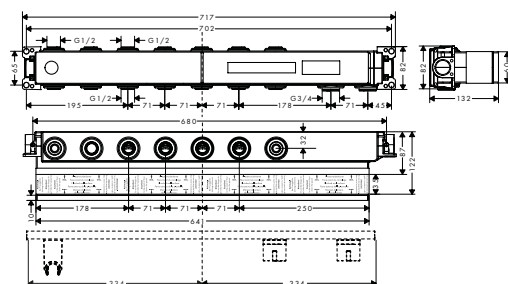

RainSelect Basic set for 5 functions

15313180

- 5 functions
- connection thread
- Rp 3/4
- installation depth: 87 - 122 mm
- horizontal installation
- sound-decoupled installation
- connection dimension: DN15/DN20