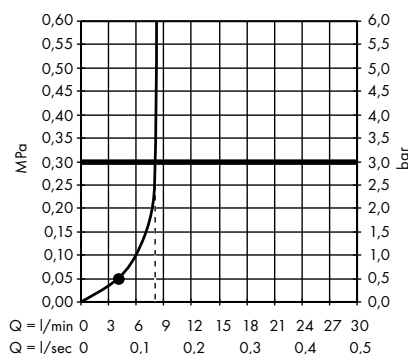

Crometta Hand shower 1jet EcoSmart
9 l/min
26333400