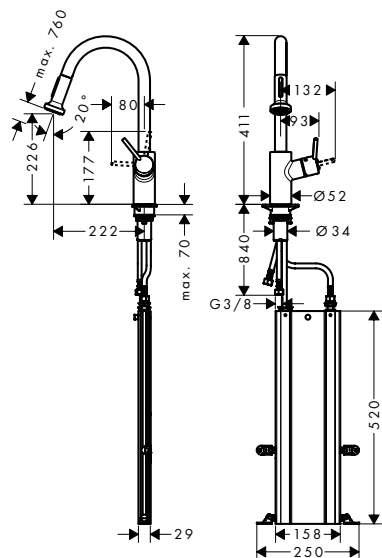

Alternative products:

- **Talis M52** Single lever kitchen mixer 220, Eco, pull-out spray, 2jet, sBox

Chrome

73879000