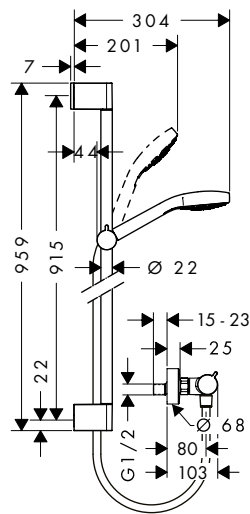

Croma Select S Shower system for exposed installation Vario with Ecostat Comfort thermostat and shower bar 90 cm

White/Chrome

27014400

- consists of: hand shower, shower thermostat, shower bar, slider, shower hose
- spray type overhead shower: Rain, TurboRain, IntenseRain
- convenient diversion via Select button
- pivot connector prevent hose from tangling
- slide inclination angle can be adjusted by 45°
- maximum flow rate at 3 bar: 15 l/min

Consisting of:

- **Croma Select S** Shower set Vario with shower bar 90 cm (# 26572400)
- **Ecostat** Shower thermostat Comfort for exposed installation (# 13116XXX)

Alternative sizes:

- **Croma Select S** Shower system for exposed installation Vario with Ecostat Comfort thermostat and shower bar 65 cm

White/Chrome

27013400