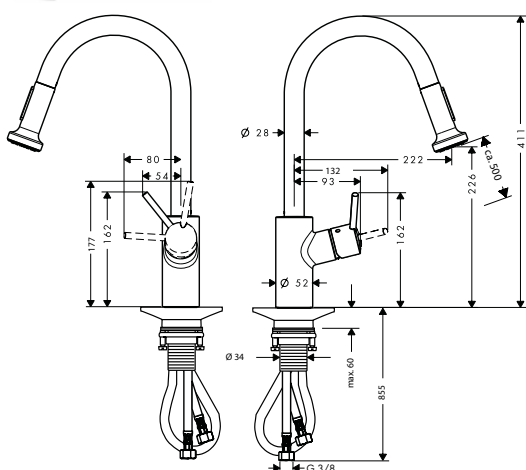

Talis M52

finish

code no.

Talis M52 Single lever kitchen mixer 220, installation in front of a window, pull-out spray, 2jet

Chrome

14877000

- ComfortZone 220
- swivel range 150°
- installation in front of the window, can be laid flat, base height 70 mm
- normal and spray jet
- non-lockable shower spray
- MagFit magnetic shower support
- quick connect hose
- connection dimension: DN15
- maximum flow rate at 3 bar: 11 l/min
- ceramic cartridge
- connection type: G 3/8 connections
- integrated non-return valve
- suitable for continuous flow water heaters

Alternative products:

- **Talis M52** Single lever kitchen mixer 220, Eco, pull-out spray, 2jet

Chrome

72831000