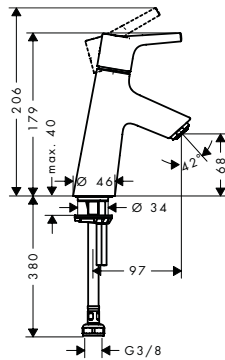

Alternative products:

- Single lever basin mixer 250 without waste set

Chrome

72115000

Chrome

72116000

finish

code no.