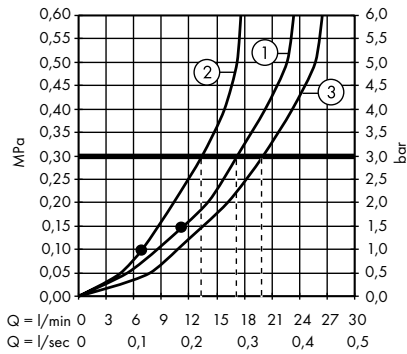

Crometta E Showerpipe 240 1jet with bath thermostat
27298000

1. Overhead shower
2. Hand shower
3. Bath spout