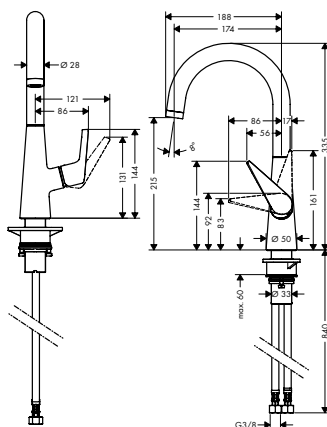

Talis M51 Single lever kitchen mixer 220, 1jet

Chrome 72814000
Stainless Steel Finish 72814800

- ComfortZone 220
- swivel range adjustable in 3 steps 110°, 150° or 360°
- normal spray
- connection dimension: DN15
- maximum flow rate at 3 bar: 10 l/ min
- ceramic cartridge
- connection type: G 3/8 connections
- suitable for continuous flow water heaters