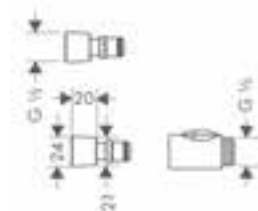

Accessories

Quick-coupling set

- material: plastic
- removable
- connection dimension DN15

Chrome

28346000