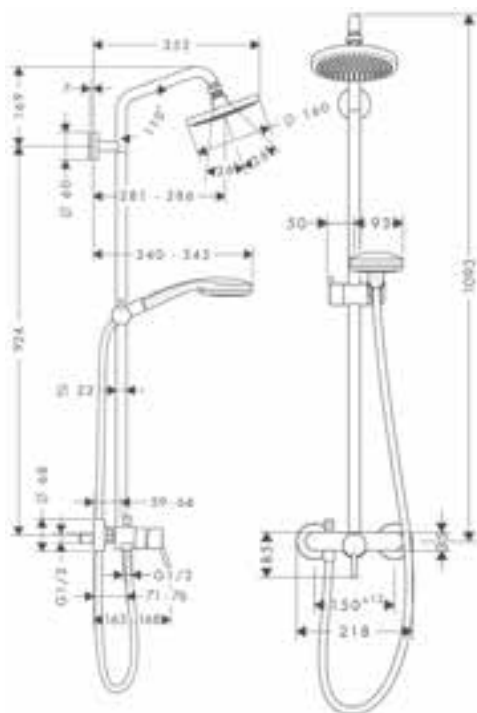

Optional parts:

- Wall bar spacer for Croma 100 Showerpipe

Chrome

95239000