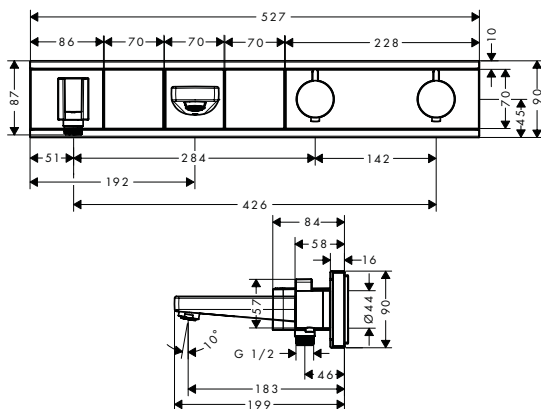

RainSelect Thermostat
for concealed installation
for 2 functions bath tub

finish	code no.
Chrome	15359000
White/Chrome	15359400
Black/Chrome	15359600

- consists of: Thermostat, shower holder
- depending on volume flow and installation situation approx. 50% flow rate reduction and integrated shut off function
- 2 functions
- simultaneous use of several outlets
- Select push-button on/off control for 2 outlets
- thermostat cartridge, Select valve
- min. operating pressure: 1 bar
- max. operating pressure: 10 bar
- safety lock at 40° C
- temperature limitation adjustable
- non-return valve
- hose nut: for shower hoses with conical or cylindrical nut on both sides
- connection type: basic set
- Thermostat is delivered with buttons hand shower and bath tub

Required parts:

- **RainSelect Basic set for 2 functions bath tub** 15314180