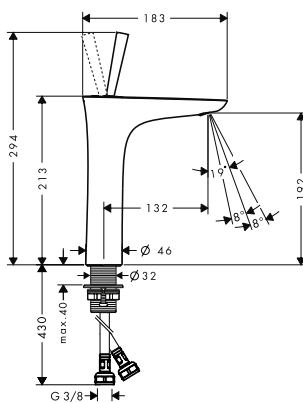

Single lever basin mixer 200
with push-open waste set

- consists of: single lever basin mixer, waste set
- ComfortZone 200
- projection 132 mm
- laminar spray
- swiveling spray former
- flow rate at 3 bar: 5 l/min
- joystick ceramic cartridge
- suitable for continuous flow water heaters
- push-open waste set G 1 1/4
- material waste set: metal
- connection type: G 3/8 connections
- connection dimension: DN15

Chrome
White/Chrome

15081000
15081400