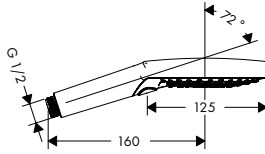

Raindance Select S Hand shower 120 3jet

- shower head size: 125 mm
- spray type: Rain, RainAir, Whirl
- convenient diversion via Select button
- maximum flow rate at 3 bar: 15 l/min
- with internal water conduction
- rinseable dirt filter
- connection thread G 1/2
- connection dimension: DN15
- suitable for continuous flow water heaters

finish **code no.**

Chrome	26530000
Brushed Bronze	26530140
Brushed Black	26530340
Chrome	
White/Chrome	26530400
Matt Black	26530670
Matt White	26530700
Polished Gold Optic	26530990