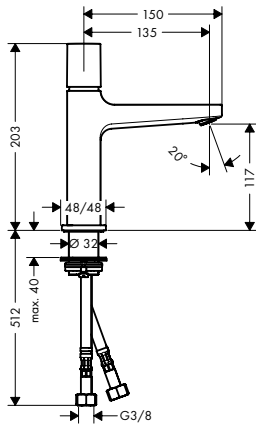

Basin mixer 110 Select with push-open waste set

- consists of: Basin mixer, waste set
- ComfortZone 110
- projection 135 mm
- normal spray
- flow rate at 3 bar: 5 l/min
- Select cartridge with temperature control
- temperature limitation adjustable
- suitable for continuous flow water heaters
- push-open waste set G 1 1/4
- material waste set: metal
- connection type: G 3/8 connections
- connection dimension: DN15

Chrome

32571000