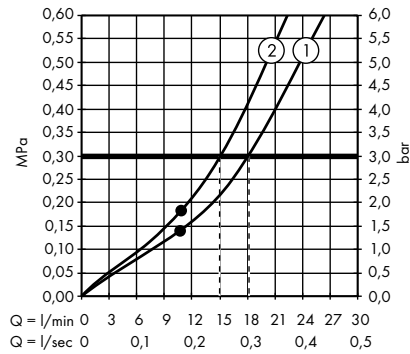

Rainmaker Select Overhead shower 460
2jet with shower arm
24005400, 24005600