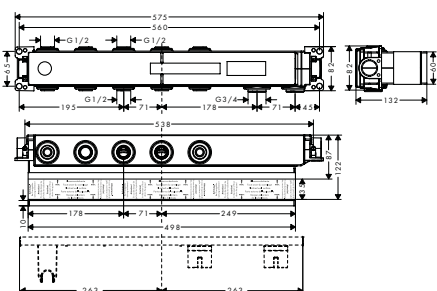

RainSelect Basic set
for 3 functions

15311180

- 3 functions
- connection thread
- Rp 3/4
- installation depth: 87 - 122 mm
- horizontal installation
- sound-decoupled installation
- connection dimension: DN15/DN20