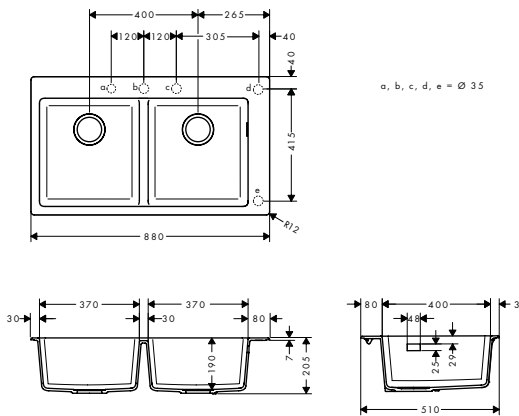

S510-F770 Built-in sink
370/370

- Graphiteblack 43316170
- Stonegrey 43316290
- Concretegrey 43316380

- cut-out dimensions: 860 x 490 mm
- material: SilicaTec
- number of bowls: 2 main bowls
- tap hole for drilling is predefined (see scale drawing)
- sink depth: 190 mm
- cabinet size: 90 cm
- type of installation: topmount
- position overflow: on the right side of the bowl
- waste set not included - please order one waste set from the required parts

Required parts (choose one)

- D17-10 Manual waste and overflow set Chrome 43928000
  for double bowl granite
- D17-11 Automatic waste and overflow set Chrome 43938000
  for double bowl granite
- D17-12 Automatic waste and overflow set Chrome 43948000
  for double bowl granite Select

Optional parts:

- F15 Cutting board walnut 40960000
- F16 Cutting board oak 40961000
- F17 Mobile drainboard Stainless Steel 40962800
- F14 Multifunctional strainer Matt Black 40963000