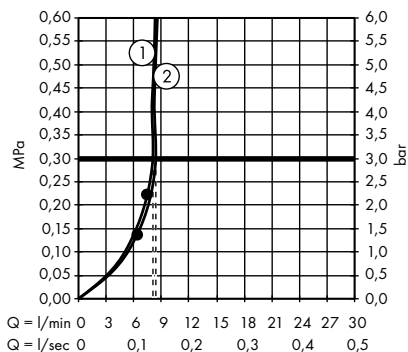

Croma Select S Showerpipe 280 1jet
EcoSmart 9 l/min with thermostat
26794000

1. Overhead shower
2. Hand shower