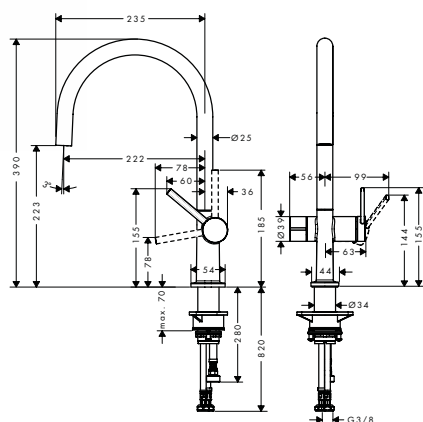

- ComfortZone 220
- swivel range adjustable in 4 steps 60°, 110°, 150° or 360°
- laminar spray
- with integrated shut-off valve
- connection dimension: DN15
- maximum flow rate at 3 bar: 9 l/min
- ceramic cartridge
- connection type: G 3/8 connections
- suitable for continuous flow water heaters