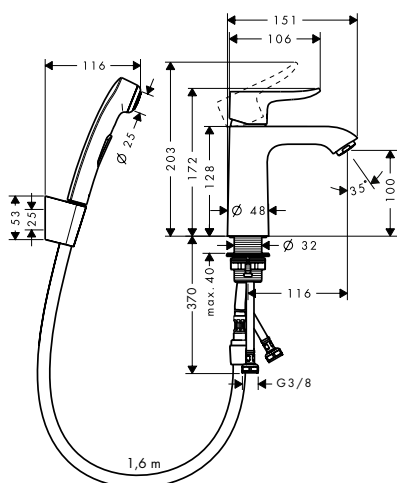

Single lever basin mixer with bidette hand shower and shower hose 160 cm

Chrome

31285000

- consists of: single lever basin mixer, bidette hand shower, shower holder, shower hose, waste set
- ComfortZone 110
- flow rate at 3 bar: 5 l/min
- ceramic cartridge
- temperature limitation adjustable
- suitable for continuous flow water heaters
- push-open waste set G 1 1/4
- material waste set: metal
- connection type: G 3/8 connections
- connection dimension: DN15