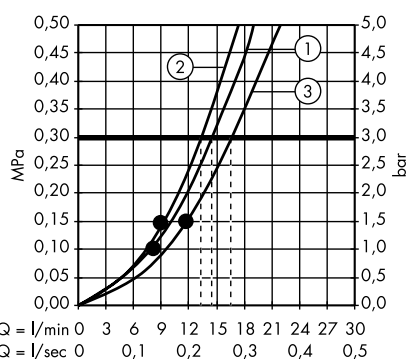

The consumption was measured in combination with the appropriate fittings (thermostat/mixer/in-wall valve) to reflect actual application in practice.

PuraVida Hand shower 150 3jet
28557000, 28557400

1. RainAir
2. CaresseAir
3. Mix