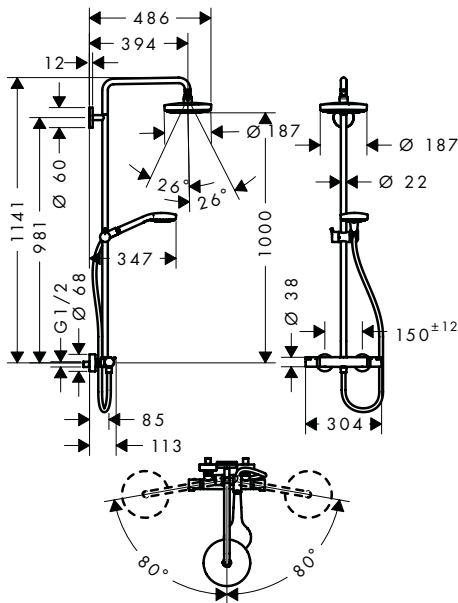

Optional parts:

- Wall bar spacer for Cromo 100 Showerpipe

Chrome

95239000