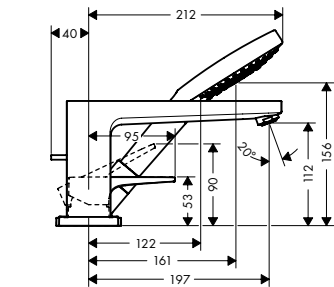

3-hole rim mounted single lever bath mixer with lever handle and Secuflex

Chrome

32550000

- consists of: 3-hole rim mounted single lever bath mixer, hand shower, shower holder
- projection 197 mm
- connection type: basic set
- spray type mixer: normal spray
- spray type hand shower: Rain, RainAir, Whirl
- maximum pull-out length of hand shower: 1.10 m
- flow rate at 3 bar: 22 l/min
- ceramic cartridge
- min. operating pressure: 1 bar
- max. operating pressure: 10 bar
- temperature limitation adjustable
- connection dimension: DN15

Consisting of:

- Hand shower 120 3jet (# 26530XXX)

Required parts:

- Basic set for 3-hole rim mounted single lever bath mixer

13437180