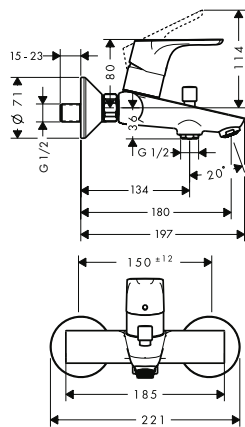

Bath

Single lever bath mixer for exposed installation

- projection 172 - 179.5 mm
- connection type: s-shaped connections
- centre distance: 150 ± 12 mm
- spray type mixer: normal spray
- flow rate for bath spout at 3 bar: 22 l/min
- flow rate of hand shower at 3 bar: 26 l/min
- ceramic cartridge
- min. operating pressure: 1 bar
- max. operating pressure: 10 bar
- temperature limitation adjustable
- diverter with automatic resetting
- intrinsically safe against backflow
- with silencer
- suitable for continuous flow water heaters
- connection dimension: DN15

finish

code no.

Chrome

31940000

Alternative products:

- Single lever bath mixer for exposed installation with 2 flow rates

Chrome

31948000