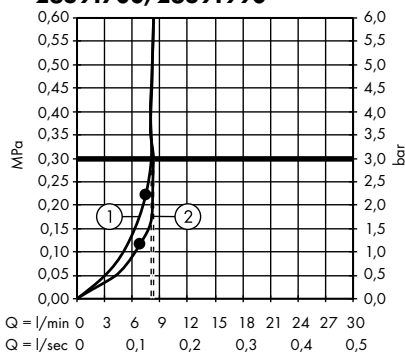

Croma Select S Showerpipe 280 1jet
EcoSmart 9 l/min with thermostat and hand
shower Raindance Select S 120 3jet
26891140, 26891340, 26891670,
26891700, 26891990

1. Overhead shower
2. Hand shower