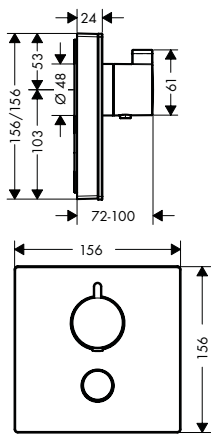

ShowerSelect Glass
Thermostat HighFlow
for concealed installation
for 1 function and additional
outlet

- 1 function and 1 additional outlet
- Select push-button on/off control for 1 outlet
- flow rate hand shower connection at 3 bar: 34 l/ min
- flow rate upper outlet: 59 l/ min
- thermostat cartridge, Select valve
- min. operating pressure: 1 bar
- max. operating pressure: 10 bar
- safety lock at 40° C
- temperature limitation adjustable
- connection type: basic set
- dirt filter included
- Thermostat is delivered with button hand shower

finish	code no.
White/Chrome	15735400
Black/Chrome	15735600

Required parts:

- Basic set iBox universal 01800180

Optional parts:

ShowerSelect Glass Valve for concealed installation for 3 functions

White/Chrome	15736400
Black/Chrome	15736600

- Extension iBox universal basic set 2.5 cm 13595000

ShowerSelect Glass Extension element

Chrome	13604000