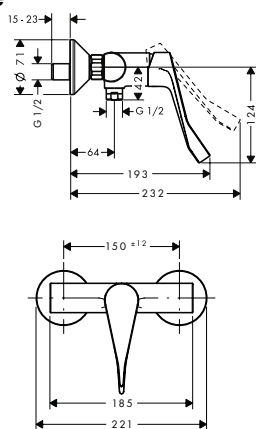

Shower - Focus Care

Single lever shower mixer for exposed installation with extra long handle

- larger print for greater clarity
- with extra long barrier-free handle
- 1 function
- connection type: s-shaped connections
- centre distance: 150 ± 12 mm
- flow rate at 3 bar: 22 l/min
- ceramic cartridge
- temperature limitation adjustable
- non-return valve
- with silencer
- hose connection DN15
- connection dimension: DN15

Chrome

31916000