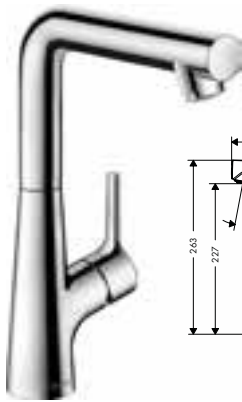

Alternative products:

- Single lever basin mixer 190 without waste set

finish

code no.

Chrome

72031000

Chrome

72032000