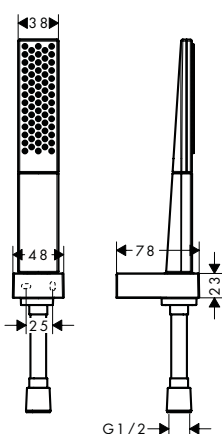

Rainfinity Shower holder set
100 1jet with shower hose
125 cm

- consists of: baton hand shower, shower holder, shower hose
- shower head size: 100 mm
- spray type: PowderRain
- maximum flow rate at 3 bar: 14 l/min
- pivot connector prevent hose from tangling
- wall mounting: screw fastening

Consisting of:

- **Rainfinity** Baton hand shower 100 1jet (# 26866XXX)
- **Isiflex** Shower hose 125 cm (# 28272XXX)
- Shower holder Porter E (# 28387XXX)

Alternative sizes:

- **Rainfinity** Shower holder set 100 1jet with shower hose 160 cm

Chrome
Matt White

26857000
26857700

Chrome
Matt White

26856000
26856700