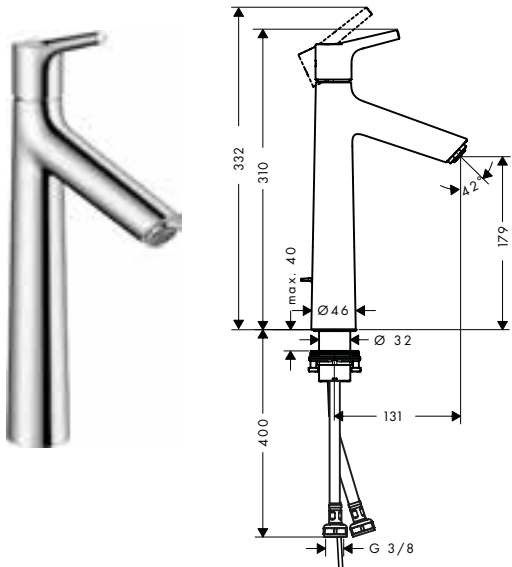

Single lever basin mixer 190 with pop-up waste set

- consists of: single lever basin mixer, waste set
- ComfortZone 190
- projection 131 mm
- normal spray
- flow rate at 3 bar: 5 l/min
- ceramic cartridge
- temperature limitation adjustable
- suitable for continuous flow water heaters
- pop-up waste set G 1 1/4
- material waste set: metal
- connection type: G 3/8 connections
- connection dimension: DN15

Alternative products:

- Single lever basin mixer 190 without waste set

finish

code no.

Chrome

72031000

Chrome

72032000