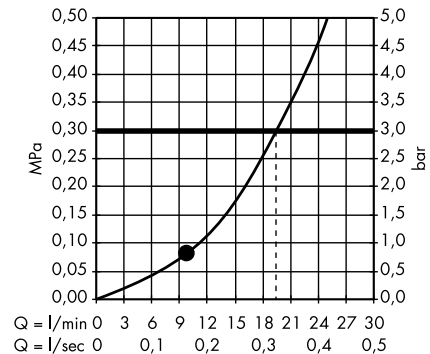

Raindance E Overhead shower 240 1jet with ceiling connector
27380000