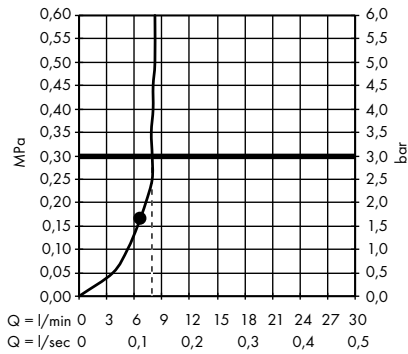

Raindance E Overhead shower 300 1jet EcoSmart 9 l/min with ceiling connector
26251000