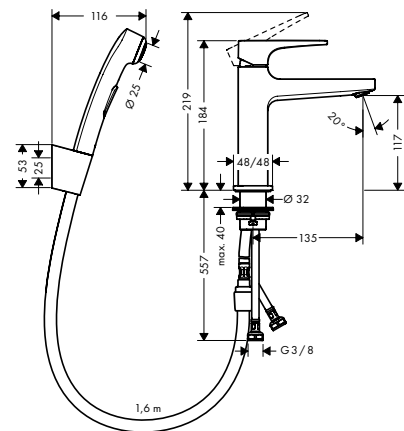

Single lever basin mixer
with lever handle with bidette
hand shower and shower hose
160 cm

- consists of: single lever basin mixer, bidette hand shower, shower holder, shower hose, waste set
- ComfortZone 110
- projection 135 mm
- flow rate at 3 bar: 5 l/min
- ceramic cartridge
- temperature limitation adjustable
- suitable for continuous flow water heaters
- push-open waste set G 1 1/4
- material waste set: metal
- connection type: G 3/8 connections
- connection dimension: DN15

Chrome	32522000