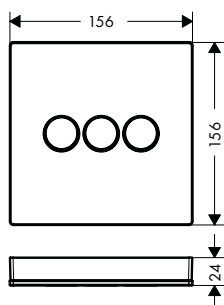

ShowerSelect Glass Valve
for concealed installation
for 3 functions

- 3 functions
- simultaneous use of several outlets
- Select valve
- connection type: basic set
- Thermostat is delivered with buttons Waterfall, Rain large, Mono

finish	code no.
White/Chrome	15736400
Black/Chrome	15736600

Required parts:

- Basic set iBox universal 01800180

Optional parts:

ShowerSelect Glass Thermostat HighFlow for concealed installation

White/Chrome	15734400
Black/Chrome	15734600

ShowerSelect Glass Thermostat HighFlow for concealed installation for 1 function and additional outlet

White/Chrome	15735400
Black/Chrome	15735600

- Extension iBox universal basic set 2.5 cm 13595000

ShowerSelect Glass Extension element

Chrome	13604000

Optional parts - buttons - please order separately

Symbol ON/OFF	finish	code no.
	White	92579450
	Black	92579610

Symbol handshower	finish	code no.
	White	92573450
	Black	92573610