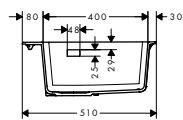

finish

code no.

S5110-F450 Built-in sink 450
with drainboard right

Graphiteblack	43330170
Stonegrey	43330290
Concretegrey	43330380

- cut-out dimensions: 1030 x 490 mm
- for installation in worktops from 20 mm
- material: SilicaTec
- number of bowls: 1 main bowl
- with drainage
- tap hole for drilling is predefined (see scale drawing)
- orientation: bowl left
- sink depth: 190 mm
- cabinet size: 60 cm
- type of installation: topmount
- position overflow: on the left side of the bowl
- waste set not included - please order one waste set from the required parts

Required parts (choose one)

· D16-10 Manual waste and overflow set for single bowl granite	Chrome	43927000
· D16-11 Automatic waste and overflow set for single bowl granite	Chrome	43937000
· D16-12 Automatic waste and overflow set for single bowl granite Select	Chrome	43947000

Optional parts:

· F15 Cutting board walnut		40960000
· F16 Cutting board oak		40961000
· F14 Multifunctional strainer	Matt Black	40963000

S5110-F660 Built-in sink 660

Graphiteblack	43313170
Stonegrey	43313290
Concretegrey	43313380

- cut-out dimensions: 750 x 490 mm
- material: SilicaTec
- number of bowls: 1 main bowl
- tap hole for drilling is predefined (see scale drawing)
- sink depth: 190 mm
- cabinet size: 80 cm
- type of installation: topmount
- position overflow: on the right side of the bowl
- waste set not included - please order one waste set from the required parts

Required parts (choose one)

· D16-10 Manual waste and overflow set for single bowl granite	Chrome	43927000
· D16-11 Automatic waste and overflow set for single bowl granite	Chrome	43937000
· D16-12 Automatic waste and overflow set for single bowl granite Select	Chrome	43947000

Optional parts: