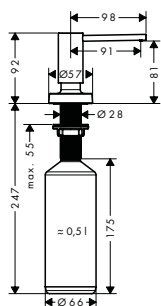

A51 soap-/ lotion dispenser

- suitable for matched design to selected kitchen mixers
- projection 91 mm
- material: durable metal construction
- non-corroding outlet pipe
- filling capacity 500 ml
- dosage 2 ml
- easy to fill up from the top
- for installation in worktops up to 55 mm
- easy and save installation without tools needed
- mounting hole with 28 - 35 mm diameter needed

	finish	code no.
NEW	Chrome	40448000
	Matt Black	40448670
	Stainless Steel Finish	40448800