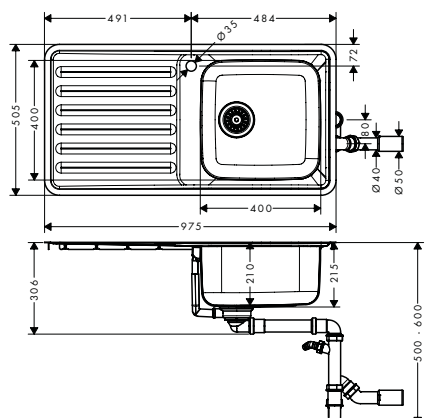

S4111-F400 Built-in sink
400/400 with drainboard

Stainless Steel

43341800

- cut-out dimensions: 955 x 485 mm
- Manual waste set included
- material: stainless steel
- number of bowls: 1 main bowl
- with drainage
- tap hole for drilling is predefined (see scale drawing)
- orientation: reversible
- sink depth: 210 mm
- cabinet size: 50 cm
- type of installation: flat on the countertop (self-rimming) or flush-mount installation
- position overflow: on the side of the bowl under drainboard
- tap ledge reinforcing for a tight and stable seating of the kitchen mixer
- corner radius: 70 mm

Measurements within scale drawings are in mm.

Technical specifications and units of measure are subject to change.