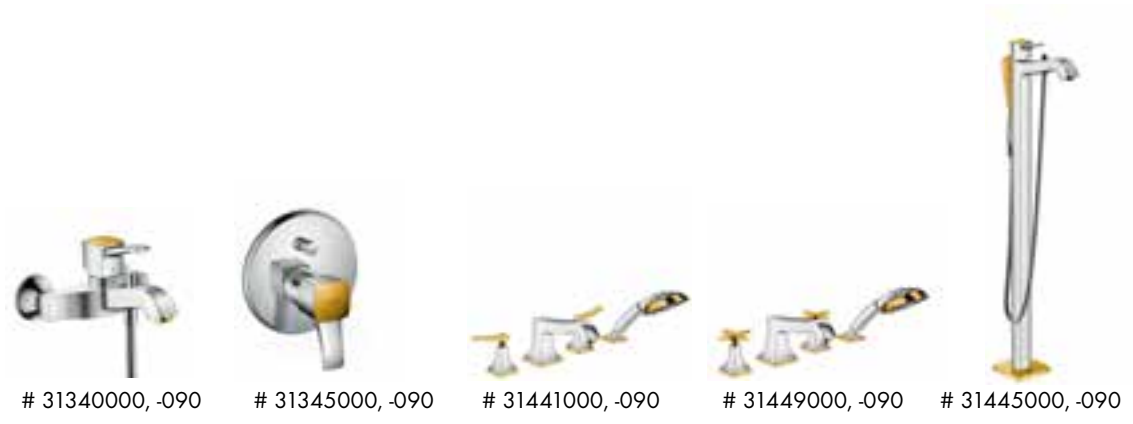

Possible combinations Metropol Classic

Basin

Bath

Shower

Accessories

* as an example

Basin

Single lever basin mixer 110 with lever handle and pop-up waste set