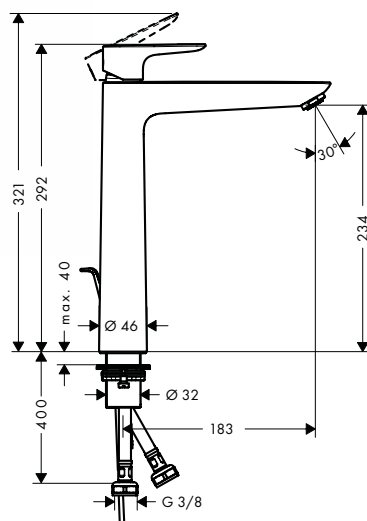

Chrome	71755000
--------	----------

finish

code no.

Single lever basin mixer 240 with pop-up waste set

- consists of: single lever basin mixer, waste set
- ComfortZone 240
- projection 183 mm
- normal spray
- flow rate at 3 bar: 5 l/ min
- ceramic cartridge
- temperature limitation adjustable
- suitable for continuous flow water heaters
- pop-up waste set G 1 1/4
- material waste set: metal
- connection type: G 3/8 connections
- connection dimension: DN15