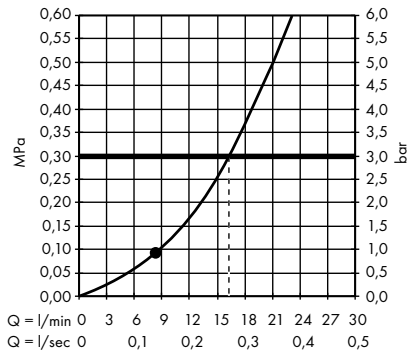

Croma 100 Hand shower 1jet
28580000