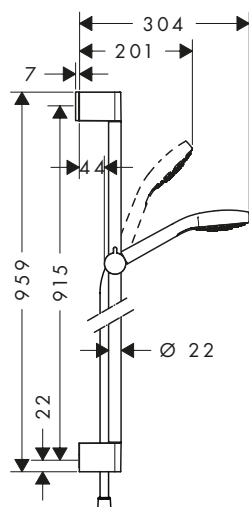

White/Chrome

26563400

White/Chrome

26566400

Chrome

97450000

Croma Select S Shower set 1jet with shower bar 90 cm

- consists of: hand shower, shower bar, shower hose, slider
- shower head size: 110 mm
- spray type: Rain
- pivot connector prevent hose from tangling
- slide inclination angle can be adjusted by 45°
- maximum flow rate at 3 bar: 16 l/ min
- wall supports of plastic