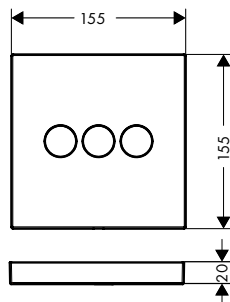

ShowerSelect Valve for concealed installation for 3 functions

- 3 functions
- simultaneous use of several outlets
- maximum flow rate at 3 bar: 30 l/ min
- Select valve
- connection type: basic set
- Thermostat is delivered with buttons hand shower, Rain large, Waterfall

Chrome

15764000

Required parts:

- Basic set iBox universal

01800180

Optional parts:

- **ShowerSelect** Thermostat HighFlow for concealed installation
- **ShowerSelect** Thermostat HighFlow for concealed installation for 1 function and additional outlet
- **ShowerSelect** Extension element
- Extension iBox universal basic set 2.5 cm

Chrome

15760000

Chrome

15761000

Chrome

13593000

13595000