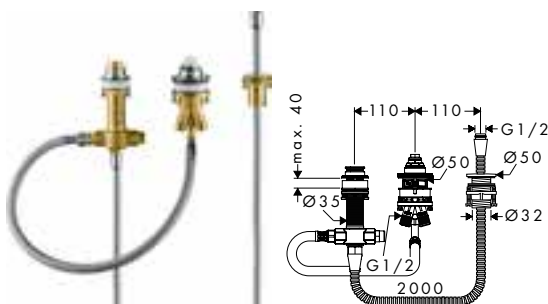

Basic set for 3-hole rim mounted single lever bath mixer

13439180

- consists of: basic set, shower holder, shower hose
- maximum pull-out length of hand shower: 1.60 m
- maintenance opening required
- connection dimension: G 1/2
- ceramic cartridge

4-hole rim mounted bath mixer with lever handles and Secuflex

Chrome

32552000