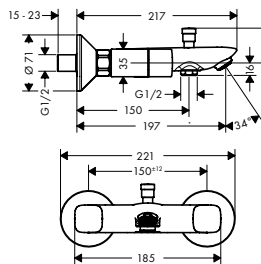

2-handle bath mixer for exposed installation

Chrome

71243000

- connection type: s-shaped connections
- centre distance: 150 ± 12 mm
- flow rate for bath spout at 3 bar: 26 l/min
- flow rate of hand shower at 3 bar: 17 l/min
- ceramic valves hot/ cold 90°
- with silencer
- suitable for continuous flow water heaters