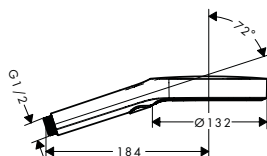

Hand showers

Rainfinity

Rainfinity Hand shower 130 3jet

- shower head size: 130 mm
- spray type: PowderRain, Intense PowderRain, MonoRain
- convenient diversion via Select button
- maximum flow rate at 3 bar: 14 l/min
- with internal water conduction
- rinseable dirt filter
- connection thread G 1/2
- connection dimension: DN15
- suitable for continuous flow water heaters

finish **code no.**

Chrome	26864000
Brushed Bronze*	26864140
Brushed Black	26864340
Chrome*	
Matt Black*	26864670
Matt White	26864700
Polished Gold	26864990
Optic*