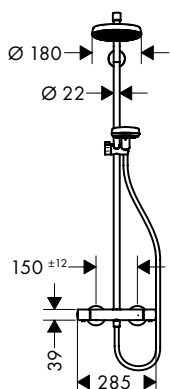

Consisting of:

- **Crometta** Overhead shower 160 1jet (# 26577XXX)
- **Crometta 100** Hand shower Vario (# 26824400)
- **Isiflex** Shower hose 160 cm (# 28276XXX)

Water saving EcoSmart version:

- **Crometta** Showerpipe 160 1jet EcoSmart 9 l/min with thermostat

White/Chrome

27265400

Optional parts:

- Wall bar spacer for Crometta 100 Showerpipe

Chrome

95239000