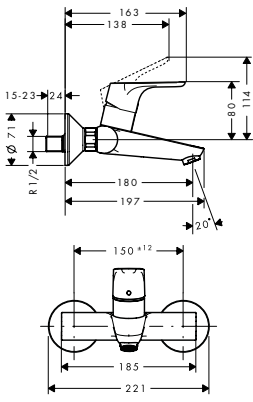

Single lever basin mixer for exposed installation wall-mounted

- projection 180 mm
- centre distance: 150 ± 12 mm
- normal spray
- flow rate at 3 bar: 5 l/min
- ceramic cartridge
- temperature limitation adjustable
- with noise reduction
- suitable for continuous flow water heaters
- connection type: s-shaped connections
- connection dimension: DN15

Chrome

31923000