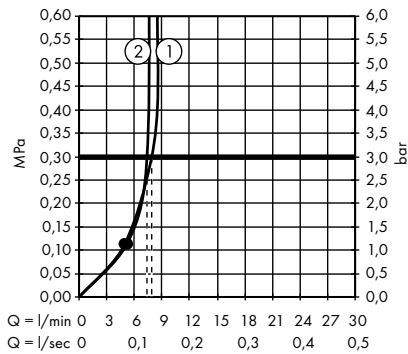

Crometta E Showerpipe 240 1jet EcoSmart 9 l/min Reno
27289000

1. Hand shower
2. Overhead shower