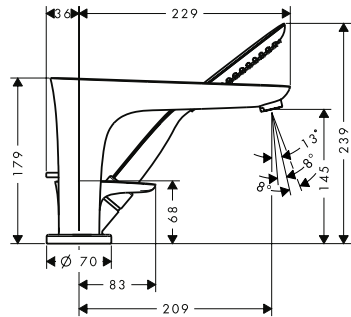

3-hole rim mounted single lever bath mixer

- consists of: 3-hole rim mounted single lever bath mixer, baton hand shower, shower holder
- projection 229 mm
- connection type: basic set
- spray type mixer: normal spray
- spray type hand shower: RainAir
- maximum pull-out length of hand shower: 1.10 m
- flow rate at 3 bar: 22 l/ min
- ceramic cartridge
- min. operating pressure: 1 bar
- max. operating pressure: 10 bar
- temperature limitation adjustable
- non-return valve
- connection dimension: DN15

Chrome 15432000
White/Chrome 15432400

Consisting of:

- Baton hand shower 120 1jet (# 28558XXX)

Required parts:

- Basic set for 3-hole rim mounted single lever bath mixer

13437180