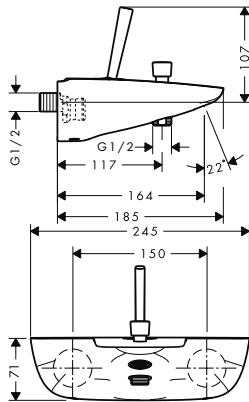

Bath

Single lever bath mixer for exposed installation

- projection 164 mm
- connection type: s-shaped connections
- centre distance: 150 ± 12 mm
- spray type mixer: normal spray
- flow rate for bath spout at 3 bar: 19 l/min
- flow rate of hand shower at 3 bar: 23 l/min
- joystick ceramic cartridge
- min. operating pressure: 1 bar
- max. operating pressure: 10 bar
- diverter with automatic resetting
- non-return valve
- with silencer
- suitable for continuous flow water heaters
- connection dimension: DN15

Chrome

15472000

White/Chrome

15472400