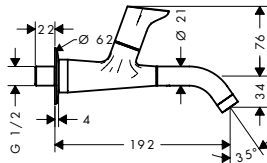

Tap wall-mounted without waste set

Chrome

31131000

- projection 195 mm
- normal spray
- flow rate at 3 bar: 5 l/min
- ceramic valves 90°
- for cold water connection
- connection type: G 1/2
- connection dimension: DN15