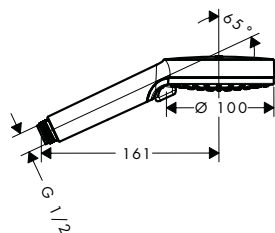

Hand showers 6 l/ min

Hand shower Vario Green
6 l/ min

- shower head size: 100 mm
- spray type: Rain, IntenseRain
- spray type adjustment by turning spray disc
- maximum flow rate at 3 bar: 5.7 l/ min
- with internal water conduction
- rinseable dirt filter
- connection thread G 1/2
- connection dimension: DN15
- suitable for continuous flow water heaters

finish

code no.

White/Chrome

26336400

Water saving EcoSmart version:

- Hand shower Vario EcoSmart 9 l/ min

White/Chrome

26332400