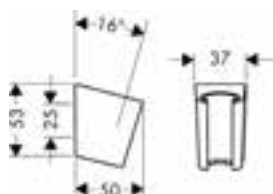

Shower holder Porter S

- fixed holding position
- for hoses with conical nut

Chrome 28331000
Brushed Bronze 28331140
Brushed Black 28331340
Chrome
Matt Black 28331670
Matt White 28331700
Stainless Steel Optic 28331800
Polished Gold Optic 28331990