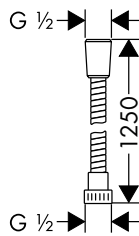

Metaflex shower hoses

Metaflex Shower hose 125 cm

- plastic shower hose with coil winding
- with plastic coating, easy to clean
- shower hose length: 1.25 m
- without pivot joints
- kink-protected

Chrome

28262000

Alternative sizes:

- **Metaflex** Shower hose 160 cm
- **Metaflex** Shower hose 200 cm

Chrome
Chrome

28266000
28264000