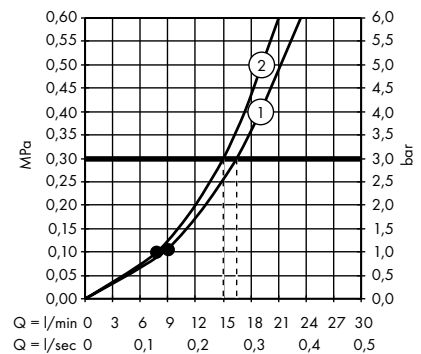

Croma Select E Showerpipe 180 2jet with thermostat
27256400

1. Overhead shower
2. Hand shower