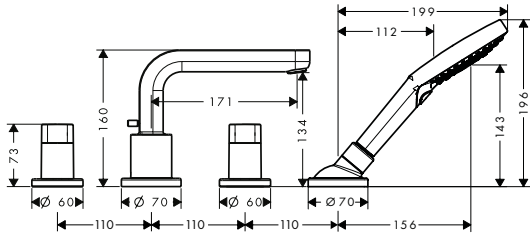

4-hole rim mounted bath mixer with spout 17.1 cm

Chrome

31446000

- consists of: 4-hole rim mounted bath mixer, hand shower, shower holder
- projection 171 mm
- connection type: basic set
- spray type mixer: normal spray
- spray type hand shower: Rain, RainAir, Whirl
- maximum pull-out length of hand shower: 1.10 m
- flow rate at 3 bar: 22 l/min
- ceramic valves hot/ cold 90°
- min. operating pressure: 1 bar
- max. operating pressure: 10 bar
- connection dimension: DN15

Consisting of:

- Hand shower 120 3jet (# 26530XXX)

Alternative sizes:

- 4-hole rim mounted bath mixer with spout 22 cm Chrome 31447000

Required parts:

- Basic set for 4-hole rim mounted bath mixer 13444180