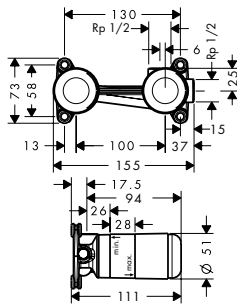

Basic set for single lever basin mixer for concealed installation wall-mounted

13622180

- variable positioning of the mixer system, can be left or right of the spout
- connection dimension: DN15

Optional parts:

- Extension set 2.5 cm

31971000