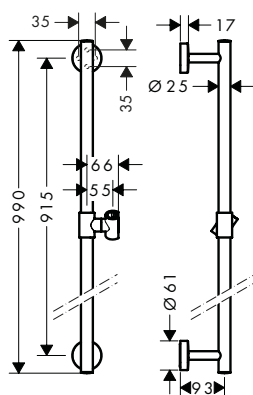

Shower bar Comfort 90 cm

Chrome 26402000

- consists of: shower bar, slider
- infinitely height-adjustable
- 90° position adjustable slider, pivots left and right, up and down
- bar width: 25 mm
- metal shower slide
- wall supports of metal

Alternative sizes:

- Shower bar Comfort 65 cm Chrome 26401000

Optional parts:

- Grab handle Comfort with shelf and shower holder White/Chrome 26328400
- Foot support Comfort Chrome 26329000