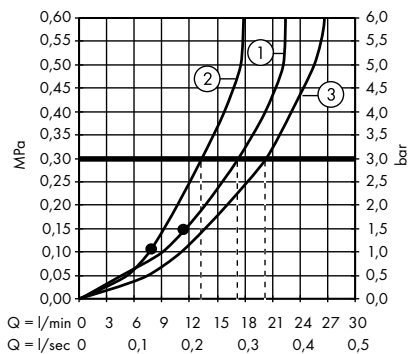

Crometta S Showerpipe 240 1jet with bath thermostat
27320000

1. Overhead shower
2. Hand shower
3. Bath spout