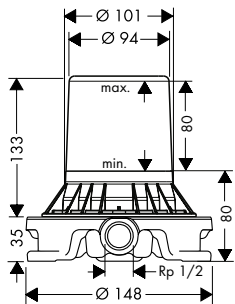

Basic set for mixers floor-standing

10452180

- for mounting on unfinished floor
- suitable for single lever bath mixer, single lever basin mixer and bath spout floor-standing
- connection dimension: DN15

Optional parts:

- Sealing foil for basic set bath mixer floor-standing

96441000