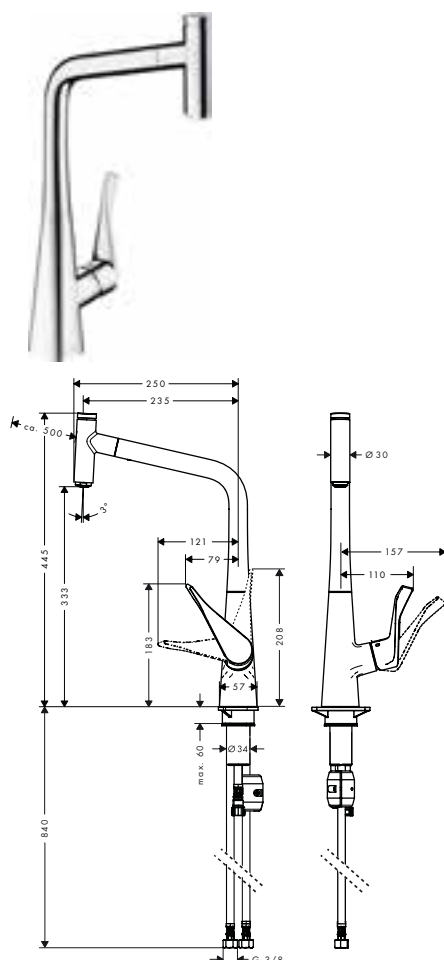

Chrome 14884000
Stainless Steel Finish 14884800

- ComfortZone 320
- swivel range adjustable in 2 steps to 110° or 150°
- laminar spray
- Select button for a comfortable start/stop of the water flow
- MagFit magnetic shower support
- quick connect hose
- connection dimension: DN15
- maximum flow rate at 3 bar: 8 l/ min
- ceramic cartridge
- connection type: G 3/8 connections
- integrated non-return valve
- suitable for continuous flow water heaters
- significantly reduced splashing by soft start of the water flow