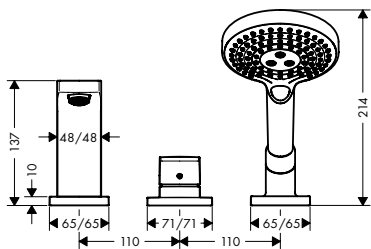

3-hole rim mounted single lever bath mixer with lever handle and Secuflex

Chrome

32550000

- consists of: 3-hole rim mounted single lever bath mixer, hand shower, shower holder
- projection 197 mm
- connection type: basic set
- spray type mixer: normal spray
- spray type hand shower: Rain, RainAir, Whirl
- maximum pull-out length of hand shower: 1.10 m
- flow rate at 3 bar: 22 l/min
- ceramic cartridge
- min. operating pressure: 1 bar
- max. operating pressure: 10 bar
- temperature limitation adjustable
- connection dimension: DN15

Consisting of:

- Hand shower 120 3jet (# 26530XXX)

Required parts:

- Basic set for 3-hole rim mounted single lever bath mixer

13437180