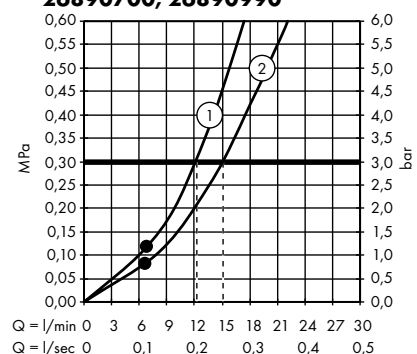

Croma Select S Showerpipe 280 1jet
with thermostat and hand shower Raindance
Select S 120 3jet
26890140, 26890340, 26890670,
26890700, 26890990

1. Overhead shower
2. Hand shower