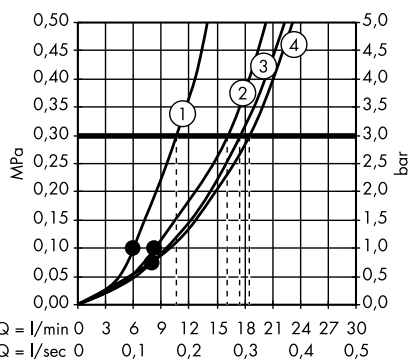

Croma 100 Hand shower Vario
28535000

1. Massage
2. Shampoo
3. Normal
4. Rain