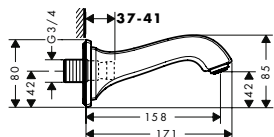

Bath spout

Chrome 13425000
Chrome/Gold Optic 13425090

- projection 158 mm
- wall-mounted
- flow rate: 22 l/min
- spray type: normal spray