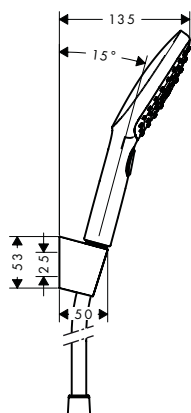

Raindance Select E shower holder sets

Raindance Select E Shower holder set
120 3jet with shower hose 160 cm

- consists of: hand shower, shower holder, shower hose
- shower head size: 120 mm
- spray type: RainAir, Rain, Whirl
- convenient diversion via Select button
- maximum flow rate at 3 bar: 15 l/min
- pivot connector prevent hose from tangling
- wall supports of plastic

Consisting of:

- **Raindance Select E** Hand shower 120 3jet (# 26520XXX)
- Shower holder Porter S (# 28331XXX)
- **Isiflex** Shower hose 160 cm (# 28276XXX)

Alternative sizes:

- **Raindance Select E** Shower holder set 120 3jet with shower hose 125 cm

Chrome
White/Chrome

26720000
26720400

Chrome
White/Chrome

26700000
26700400