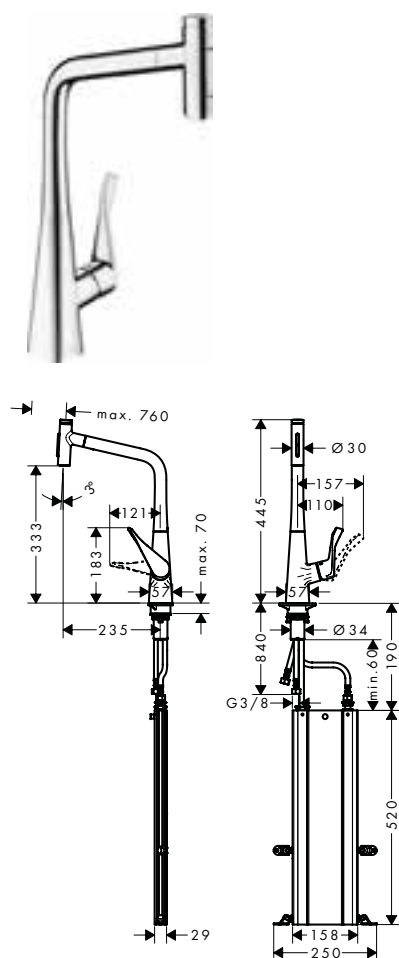

finish

code no.

Metris Select M71 Single lever kitchen mixer 320, pull-out spray, 2jet, sBox

Chrome 73816000
Stainless Steel Finish 73816800

- consists of: single lever kitchen mixer, hose box
- ComfortZone 320
- swivel range adjustable in 2 steps to 110° or 150°
- laminar spray and shower spray
- lockable shower spray, spray returns through pressing spray diverter and spray returns automatically through handle closing
- Select button for a comfortable start/stop of the water flow
- MagFit magnetic shower support
- connection dimension: DN15
- maximum flow rate at 3 bar: 8 l/ min
- ceramic cartridge
- connection type: G 3/8 connections
- integrated non-return valve
- suitable for continuous flow water heaters
- sBox for quiet, smooth and protected hose guidance in the cabinet, under the countertop, with extension length up to 76 cm
- tap hole with Ø 35 mm required

Alternative products:

· **Metris Select M71** Single lever kitchen mixer 320, pull-out spout, 1jet, sBox Chrome 73803000
Stainless Steel Finish 73803800

Metris Select M71 Single lever kitchen mixer 320, pull-out spout, 1jet

Chrome 14884000
Stainless Steel Finish 14884800

- ComfortZone 320
- swivel range adjustable in 2 steps to 110° or 150°
- laminar spray
- Select button for a comfortable start/stop of the water flow
- MagFit magnetic shower support
- quick connect hose
- connection dimension: DN15
- maximum flow rate at 3 bar: 8 l/ min
- ceramic cartridge
- connection type: G 3/8 connections
- integrated non-return valve
- suitable for continuous flow water heaters
- significantly reduced splashing by soft start of the water flow