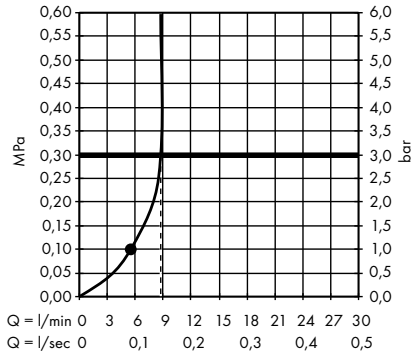

· **Rainfinity** Baton hand shower 100 1jet EcoSmart
26867000, 26867140, 26867340, 26867670, 26867700, 26867990

· **Raindance Select E** Hand shower 150 3jet
26550000, 26550400