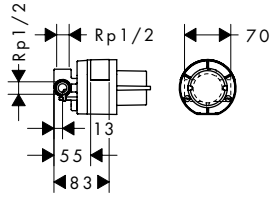

finish

code no.

Basic set for single lever shower mixer for concealed installation

13620180

- ceramic cartridge
- connection dimension: DN15