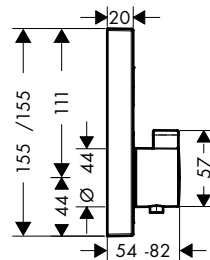

Thermostat for concealed installation for 1 function

Chrome

15762000

- 1 function
- Select push-button on/off control for 1 outlet
- flow rate hand shower connection at 3 bar: 26 l/min
- thermostat cartridge, Select valve
- min. operating pressure: 1 bar
- max. operating pressure: 10 bar
- safety lock at 40° C
- temperature limitation adjustable
- connection type: basic set
- Thermostat is delivered with button On/Off

Required parts:

- Basic set iBox universal 01800180

Optional parts:

- Extension element Chrome 13593000
- Extension iBox universal basic set 2.5 cm 13595000