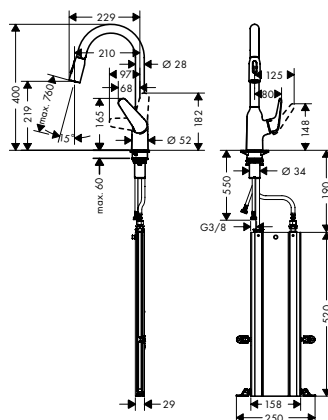

finish

code no.

Focus M42 Single lever kitchen mixer 220, pull-out spray, 2jet, sBox

Chrome 71820000
Stainless Steel Finish 71820800

- consists of: single lever kitchen mixer, hose box
- ComfortZone 220
- swivel range 360°
- laminar spray and shower spray
- lockable shower spray, spray returns through pressing spray diverter and spray returns automatically through handle closing
- MagFit magnetic shower support
- connection dimension: DN15
- maximum flow rate at 3 bar: 8 l/min
- ceramic cartridge
- connection type: G 3/8 connections
- integrated non-return valve
- suitable for continuous flow water heaters
- sBox for quiet, smooth and protected hose guidance in the cabinet, under the countertop, with extension length up to 76 cm