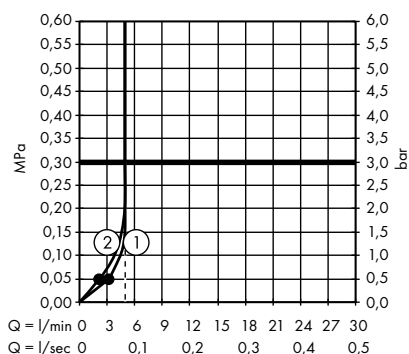

Crometta Hand shower Vario Green
6 l/min
26336400