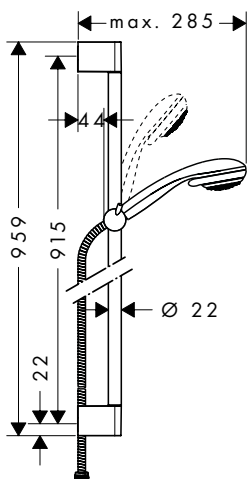

Crometta 85 shower sets

Crometta 85 Shower set Multi with shower bar 90 cm

Chrome 27766000

- consists of: hand shower, shower bar, shower hose, slider
- shower head size: 85 mm
- spray type: Massage spray, MonoRain, normal spray
- spray type adjustment by turning spray disc
- without pivot joints
- 90° position adjustable slider, pivots left and right, up and down
- maximum flow rate at 3 bar: 16 l/min
- wall supports of plastic

Consisting of:

- **Crometta 85** Hand shower Multi (# 28563000)
- **Unica** Shower bar Crometta 90 cm with shower hose (# 27614000)
- **Metaflex** Shower hose 160 cm (# 28266000)

Alternative sizes:

· **Crometta 85** Shower set Multi with shower bar 65 cm Chrome 27767000

Optional parts:

· **Casetta** Soap dish C Chrome 28678000
· Wall bar spacer Chrome 97450000