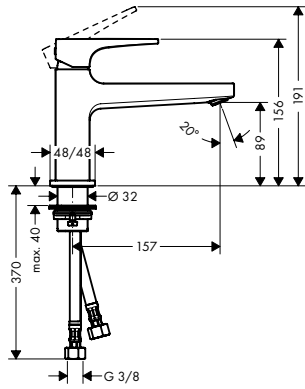

finish

code no.

Single lever basin mixer 100 with loop handle and push-open waste set

- consists of: single lever basin mixer, waste set
- ComfortZone 100
- projection 157 mm
- normal spray
- flow rate at 3 bar: 5 l/ min
- ceramic cartridge
- temperature limitation adjustable
- suitable for continuous flow water heaters
- push-open waste set G 1¼
- material waste set: metal
- connection type: G ¾ connections
- connection dimension: DN15