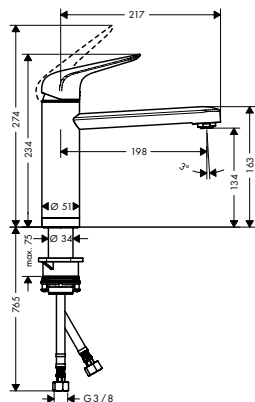

finish

code no.

Focus M42 Single lever kitchen mixer 120, installation in front of a window, 1 jet

Chrome

71807000

- ComfortZone 120
- swivel range 360°
- installation in front of the window, can be laid flat, base height 51 mm
- normal spray
- connection dimension: DN15
- maximum flow rate at 3 bar: 12 l/min
- ceramic cartridge
- connection type: G 3/8 connections
- suitable for continuous flow water heaters