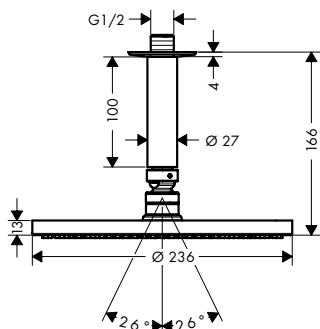

Alternative products:

- **Raindance S** Overhead shower 240 1jet PowderRain with shower arm Chrome 27607000
- **Raindance S** Overhead shower 240 1jet PowderRain Chrome 27623000