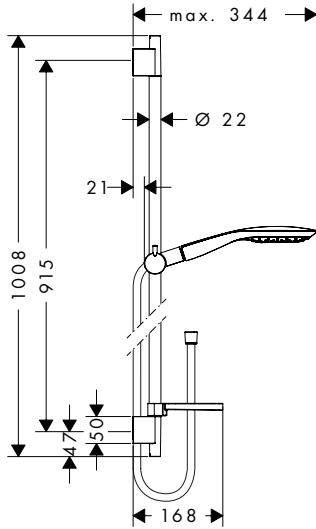

Raindance Select E shower sets

Raindance Select E Shower set 150 3jet with shower bar 90 cm and soap dish

- consists of: hand shower, shower bar, shower hose, slider, soap dish
- shower head size: 150 mm
- spray type: RainAir, CaresseAir, Mix
- convenient diversion via Select button
- pivot connector prevent hose from tangling
- 90° position adjustable slider, pivots left and right, up and down
- maximum flow rate at 3 bar: 16 l/min
- wall supports of plastic

Consisting of:

- **Raindance Select E** Hand shower 150 3jet (# 26550XXX)
- **Unica** Shower bar S Puro 90 cm with shower hose (# 28631XXX)
- **Casetta** Soap dish E (# 26519000)

Alternative sizes:

- **Raindance Select E** Shower set 150 3jet with shower bar 65 cm and soap dish

finish	code no.
Chrome	27857000
White/Chrome	27857400

SELECT

Air Power

Quick Clean

XXL Performance

Optional parts:

- Wall bar spacer

Chrome	27856000
White/Chrome	27856400
Chrome	97450000