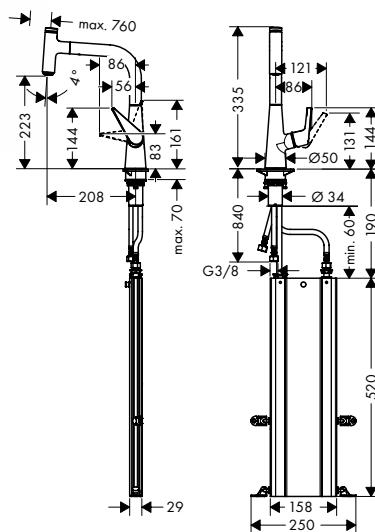

finish

code no.

Talis Select M51 Single lever kitchen mixer 220, pull-out spout, 1jet, sBox

- consists of: single lever kitchen mixer, hose box
- ComfortZone 220
- swivel range adjustable in 2 steps to 110° or 150°
- normal spray
- Select button for a comfortable start/stop of the water flow
- MagFit magnetic shower support
- connection dimension: DN15
- maximum flow rate at 3 bar: 20 l/min
- ceramic cartridge
- connection type: G 3/8 connections
- integrated non-return valve
- suitable for continuous flow water heaters
- sBox for quiet, smooth and protected hose guidance in the cabinet, under the countertop, with extension length up to 76 cm

Chrome 73852000
Stainless Steel Finish 73852800

Alternative products:

- **Talis Select M51** Single lever kitchen mixer 220, pull-out spray, 2jet, sBox

Chrome 73868000
Stainless Steel Finish 73868800