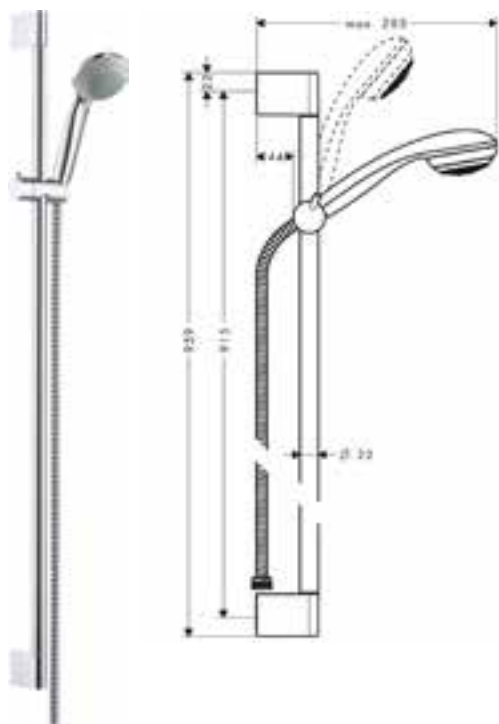

finish code no.

Crometta 85 Shower set Mono with shower bar 90 cm

Chrome 27729000

- consists of: hand shower, shower bar, shower hose, slider
- shower head size: 85 mm
- spray type: normal spray
- without pivot joints
- 90° position adjustable slider, pivots left and right, up and down
- maximum flow rate at 3 bar: 16 l/min
- wall supports of plastic

Consisting of:

- **Crometta 85** Hand shower Mono (# 28585000)
- **Unica** Shower bar Crometta 90 cm with shower hose (# 27614000)

Alternative sizes:

· **Crometta 85** Shower set Mono with shower bar 65 cm Chrome 27728000

Optional parts:

- Wall bar spacer Chrome 97450000
- **Casetta** Soap dish C Chrome 28678000