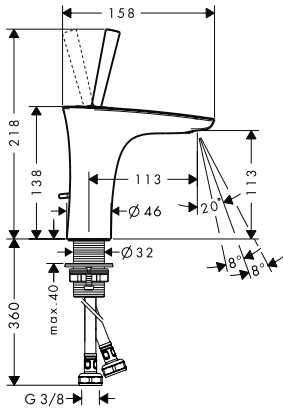

Single lever basin mixer 110
with pop-up waste set

- consists of: single lever basin mixer, waste set
- ComfortZone 110
- projection 113 mm
- laminar spray
- swiveling spray former
- flow rate at 3 bar: 5 l/min
- joystick ceramic cartridge
- suitable for continuous flow water heaters
- pop-up waste set G 1 1/4
- material waste set: metal
- connection type: G 3/8 connections
- connection dimension: DN15

Chrome
White/Chrome

15074000
15074400

Alternative products:

- Single lever basin mixer 110 with push-open waste set

Chrome
White/Chrome

15070000
15070400