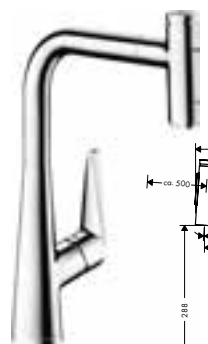

Talis Select M51 Single lever kitchen mixer 300, pull-out spray, 2 jet

Chrome

72823000

Stainless Steel Finish

72823800

- ComfortZone 300
- swivel range adjustable in 2 steps to 110° or 150°
- laminar spray and shower spray
- lockable shower spray, spray returns through pressing spray diverter and spray returns automatically through handle closing
- Select button for a comfortable start/stop of the water flow
- MagFit magnetic shower support
- quick connect hose
- connection dimension: DN15
- maximum flow rate at 3 bar: 8 l/min
- ceramic cartridge
- connection type: G 3/8 connections
- integrated non-return valve
- suitable for continuous flow water heaters

Alternative products:

- **Talis Select M51** Single lever kitchen mixer 300, pull-out spout, 1 jet

Chrome

72821000

Stainless Steel Finish

72821800