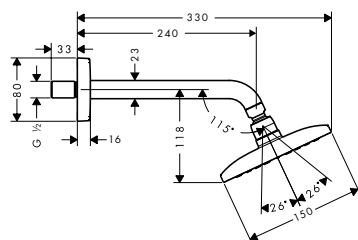

Water saving EcoSmart version:

Raindance E Overhead shower 240 1jet
EcoSmart 9 l/min with ceiling connector

Chrome

27383000

Raindance E Overhead shower
240 1jet with shower arm

Chrome

27370000

- consists of: overhead shower, shower arm
- spray type: RainAir
- shower head size: 250 x 150 mm
- shower arm length: 240 mm
- ball-joint: overhead shower angle adjustable
- flow rate RainAir spray (at 3 bar): 18 l/min
- material spray disc: metal
- spray disc removable for cleaning
- installation: wall
- connection thread G 1/2
- connection dimension: DN15