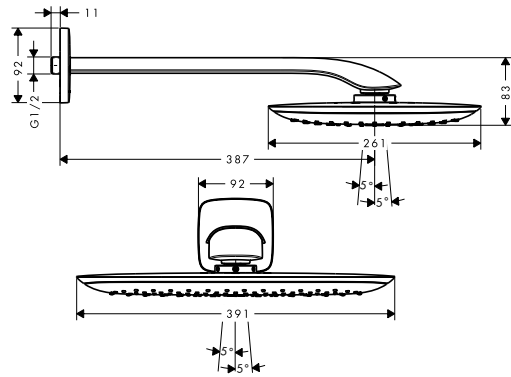

Overhead shower 400 1jet with shower arm

- consists of: overhead shower, shower arm
- spray type: RainAir
- shower head size: 390 x 260 mm
- shower arm length: 390 mm
- flow rate RainAir spray (at 3 bar): 21 l/min
- spray disc surface in two variants: chrome or white
- material spray disc: metal
- installation: wall
- connection thread G 1/2
- connection dimension: DN15

Chrome 27437000
White/Chrome 27437400

Optional parts:

- Thermostat for concealed installation with shut-off/ diverter valve

Chrome 15771000
White/Chrome 15771400

Accessories