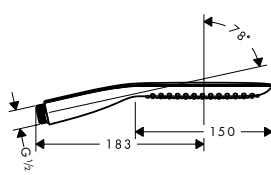

PuraVida Baton hand shower 120 1jet

- shower head size: 150 mm
- spray type: RainAir
- hand shower with 2-shell construction
- maximum flow rate at 3 bar: 16 l/min
- with internal water conduction
- rinseable dirt filter
- connection thread G 1/2
- connection dimension: DN15
- suitable for continuous flow water heaters

Chrome 28558000
White/Chrome 28558400

Water saving EcoSmart version:

- **PuraVida** Baton hand shower 120 1jet EcoSmart 9 l/min

Chrome 28568000
White/Chrome 28568400