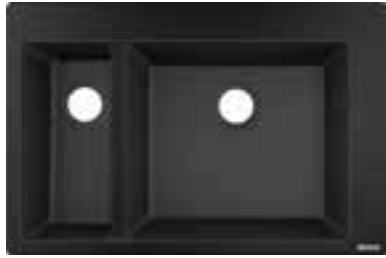

S510-F635 Built-in sink
180/450

finish **code no.**

- Graphiteblack 43315170
- Stonegrey 43315290
- Concretegrey 43315380

- cut-out dimensions: 750 x 490 mm
- material: SilicaTec
- number of bowls: 1 main bowl and 1 additional bowl
- tap hole for drilling is predefined (see scale drawing)
- sink depth: 190 mm
- depth half sink: 140 mm
- cabinet size: 80 cm
- type of installation: topmount
- position overflow: on the right side of the main bowl
- waste set not included - please order one waste set from the required parts

Required parts (choose one)

- D17-10 Manual waste and overflow set Chrome 43928000
  for double bowl granite
- D17-11 Automatic waste and overflow set Chrome 43938000
  for double bowl granite
- D17-12 Automatic waste and overflow set Chrome 43948000
  for double bowl granite Select

Optional parts:

- F15 Cutting board walnut 40960000
- F16 Cutting board oak 40961000
- F17 Mobile drainboard Stainless Steel 40962800
- F14 Multifunctional strainer Matt Black 40963000