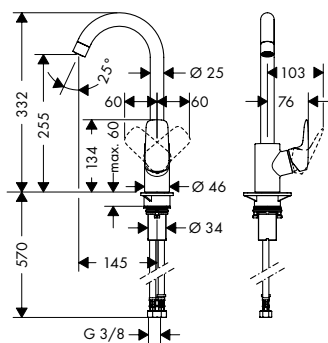

Logis M31

Logis M31 Single lever kitchen mixer 260, 1 jet

Chrome 71835000

- handle can be positioned on the right or left
- ComfortZone 260
- swivel range adjustable in 3 steps 110°, 150° or 360°
- normal spray
- connection dimension: DN15
- maximum flow rate at 3 bar: 12 l/min
- ceramic cartridge
- connection type: G 3/8 connections
- suitable for continuous flow water heaters

Alternative products:

- **Logis M31** Single lever kitchen mixer 260, Eco, 1 jet Chrome 71861000