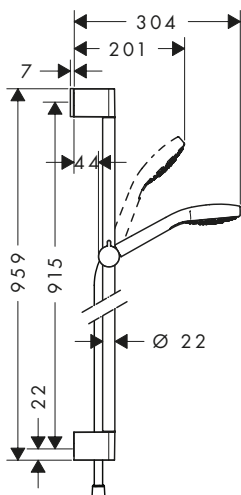

White/Chrome

26586400

Chrome

97450000

finish

code no.

Croma Select E Shower set 1jet White/Chrome 26594400
with shower bar 90 cm

- consists of: hand shower, shower bar, shower hose, slider
- shower head size: 110 mm
- spray type: Rain
- convenient diversion via Select button
- pivot connector prevent hose from tangling
- slide inclination angle can be adjusted by 45°
- maximum flow rate at 3 bar: 16 l/min
- wall supports of plastic