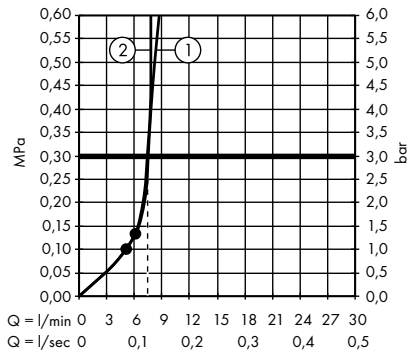

1. Hand shower
2. Overhead shower

Crometta E Showerpipe 240 1jet with thermostat
27271000

1. Hand shower
2. Overhead shower

Crometta E Showerpipe 240 1jet Green with thermostat
27281000

1. Hand shower
2. Overhead shower