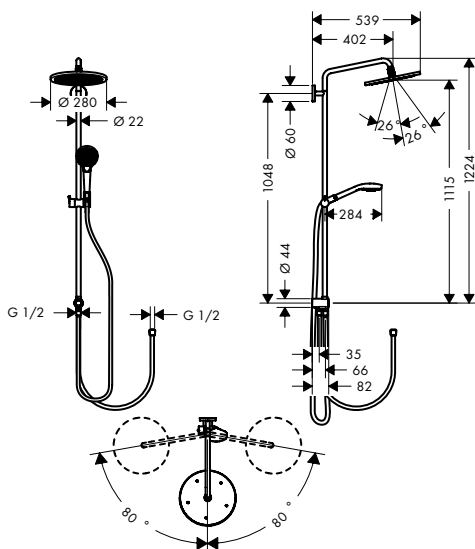

finish

code no.

Chrome

26793000

Croma Select S Showerpipe 280 1jet Reno

- consists of: overhead shower, hand shower, shower hose, slider
- overhead shower Croma 280
- shower head size: 280 mm
- spray type: RainAir
- ball-joint: overhead shower angle adjustable
- shower arm length: 400 mm
- swivelling shower arm
- height-adjustable hand shower holder
- flow rate RainAir spray (at 3 bar): 10 l/min
- operating pressure: min. 1 bar/max. 6 bar
- installation type: exposed installation
- water connection: Isiflex shower hose 80 cm
- connection dimension: DN15
- connection thread G 1/2
- rising pipe can be shortened in height

Consisting of:

- **Isiflex** Shower hose 160 cm (# 28276XXX)
- **Isiflex** Shower hose B 80 cm (# 28278000)
- **Croma** Overhead shower 280 1jet (# 26220XXX)
- **Croma Select S** Hand shower Multi (# 26800400)

Optional parts:

- Wall bar spacer for Croma 100 Showerpipe

Chrome

95239000