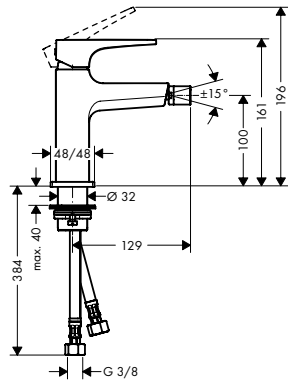

Bidet

Single lever bidet mixer
with lever handle and push-open
waste set

- consists of: single lever bidet mixer, waste set
- projection 129 mm
- ball-pivot joint
- laminar spray
- flow rate at 3 bar: 7.2 l/min
- ceramic cartridge
- temperature limitation adjustable
- suitable for continuous flow water heaters
- material waste set: metal
- connection dimension: DN15

finish	code no.
Chrome	32520000
Brushed Bronze	32520140
Brushed Black	32520340
Chrome	
Matt Black	32520670
Matt White	32520700
Polished Gold Optic	32520990