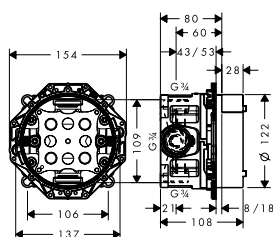

Basic set iBox universal with shut-off unit

01850180

- suitable for all shower, bath tub and thermostat finish sets for concealed installation
- connection thread
- Rp $\frac{3}{4}$
- sound-decoupled installation
- connection dimension: DN20

Alternative products:

- Basic set iBox universal

01800180

Optional parts:

- Extension iBox universal basic set 2.5 cm
- Fastening rail set for iBox universal
- Assembly aid for iBox universal

13595000

96615000

93500000