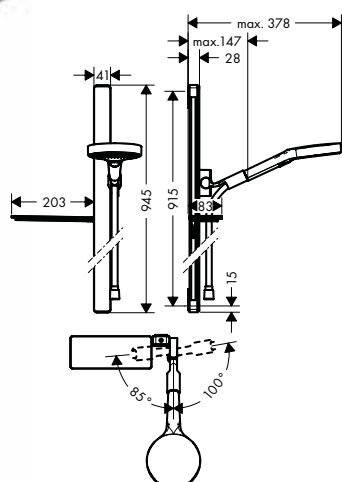

Rainfinity shower sets

finish

code no.

Rainfinity Shower set 130
3jet with shower bar 90 cm
and soap dish

Chrome

27671000

- consists of: hand shower, shower bar, shower hose, slider, soap dish
- shower head size: 130 mm
- spray type: PowderRain, Intense PowderRain, MonoRain
- shelf made of safety glass
- convenient diversion via Select button
- pivot connector prevent hose from tangling
- 90° position adjustable slider, pivots left and right, up and down
- maximum flow rate at 3 bar: 14 l/min
- bar width: 41 mm
- wall supports of plastic
- wall bar type: flat aluminium profile with safety glass finish
- finish: chrome

Consisting of:

- **Rainfinity** Hand shower 130 3jet (# 26864XXX)
- **Isiflex** Shower hose 160 cm (# 28276XXX)
- **Casetta** Soap dish/ shelf E (# 26511XXX)

Alternative sizes:

- **Rainfinity** Shower set 130 3jet with shower bar 150 cm and soap dishes

Chrome

27673000

Water saving EcoSmart version:

- **Rainfinity** Shower set 130 3jet EcoSmart with shower bar 90 cm and soap dish

Chrome

27672000