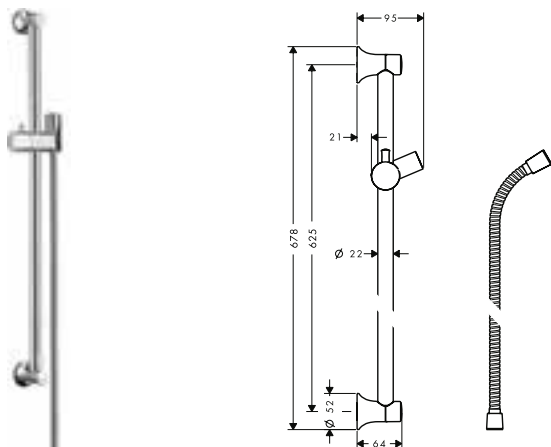

Classic style wall bars

finish code no.

Unica Shower bar Classic
65 cm with shower hose

Chrome 27617000
Brushed Nickel 27617820

- consists of: shower bar, shower hose, slider
- bar width: brass pipe with a bar calibre of 22 mm
- metal shower slide
- slide with locking mechanism
- slide inclination angle steplessly adjustable
- inclination angle adjustable via raster

Consisting of:

- **Sensoflex** Metal shower hose 160 cm (# 28136000)

Optional parts:

- **Casetta** Soap dish C Chrome 28678000