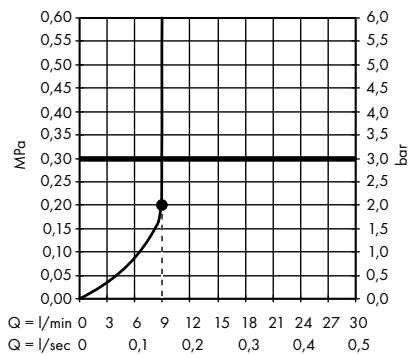

Raindance S Overhead shower 180 ljet EcoSmart 9 l/min with ceiling connector
27464000