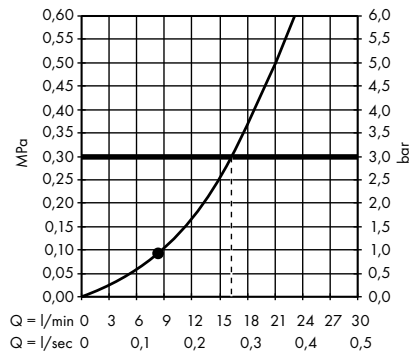

Crometta 100 Hand shower 1jet
26825400