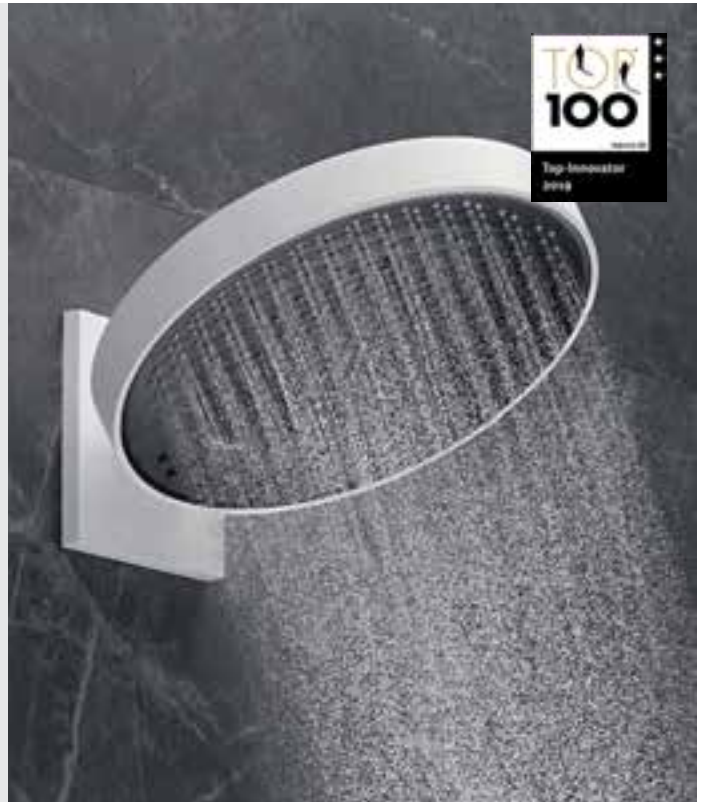

Excellence in innovation, design, quality and service

hangrohe: our name is your guarantee

Innovation

- **Revolutionary innovations**
- **Pioneers in the sanitation industry**
- **Ground-breaking technologies**

At hangrohe, we don't just innovate, we revolutionise. Some of our product developments have made history in the industry and changed how people all over the world encounter water, every day. We care deeply about you and your enjoyment of our products, in both aesthetics and performance. We have our own dedicated research and development laboratory in the centre of the German Black Forest. Here, our industry experts have worked to produce more than 15,000 active patents, ensuring that hangrohe remains an industry leader and achieving a TOP 100 award for Top Innovator 2018.

For more on innovation, see page 12