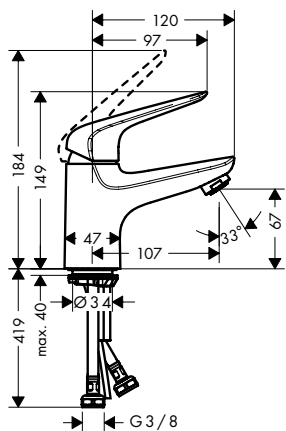

CoolStart - Novus

Single lever basin mixer 70
CoolStart with push-open waste
set

- consists of: single lever basin mixer, waste set
- ComfortZone 70
- projection 107 mm
- normal spray
- flow rate at 3 bar: 5 l/ min
- ceramic cartridge
- temperature limitation adjustable
- suitable for continuous flow water heaters
- push-open waste set G 1 1/4
- material waste set: synthetic
- connection type: G 3/8 connections
- connection dimension: DN15
- cold water in middle position

Chrome

71022000