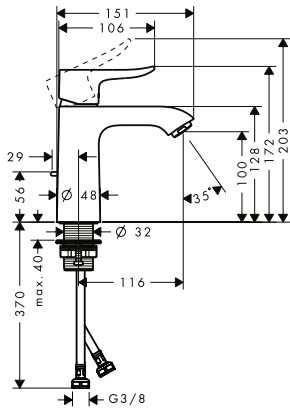

LowFlow - Metris

finish

code no.

Single lever basin mixer 110
LowFlow with pop-up waste set

- consists of: single lever basin mixer, waste set
- ComfortZone 110
- projection 116 mm
- normal spray
- flow rate at 3 bar: 3.5 l/min
- ceramic cartridge
- temperature limitation adjustable
- suitable for continuous flow water heaters
- pop-up waste set G 1 1/4
- material waste set: metal
- connection type: G 3/8 connections
- connection dimension: DN15

Chrome

31203000

Alternative products:

- Single lever basin mixer 110 with pop-up waste set
- Single lever basin mixer 110 LowFlow without waste set

Chrome

31080000

Chrome

31204000