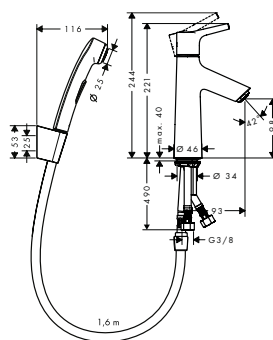

Single lever basin mixer with bidette hand shower and shower hose 160 cm

Chrome

72290000

- consists of: single lever basin mixer, bidette hand shower, shower holder, shower hose, waste set
- flow rate at 3 bar: 5 l/min
- ceramic cartridge
- temperature limitation adjustable
- suitable for continuous flow water heaters
- push-open waste set G 1 1/4
- material waste set: synthetic
- connection type: G 3/8 connections
- connection dimension: DN15