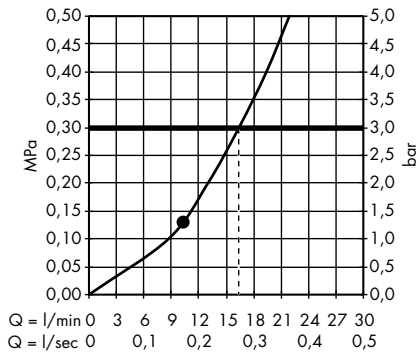

Raindance E Overhead shower 360 1jet with ceiling connector
27381000