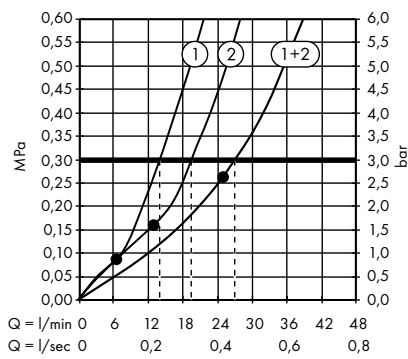

1. Hand shower
2. Overhead shower

· **Rainmaker Select** Showerpipe 460 3jet EcoSmart 9 l/min with thermostat
27029400