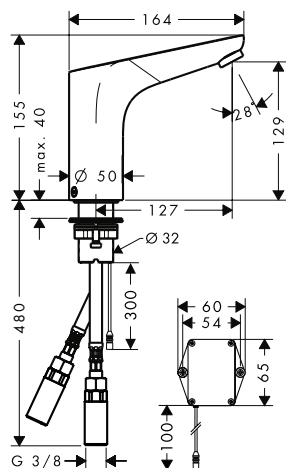

3-hole basin mixer 100 with pop-up waste set

Chrome

31937000

- consists of: 3-hole basin mixer, waste set
- ComfortZone 100
- flow rate at 3 bar: 5 l/min
- ceramic valves hot/ cold 90°
- suitable for continuous flow water heaters
- pop-up waste set G 1 1/4
- material waste set: metal
- connection type: G 3/8 connections
- connection dimension: DN15