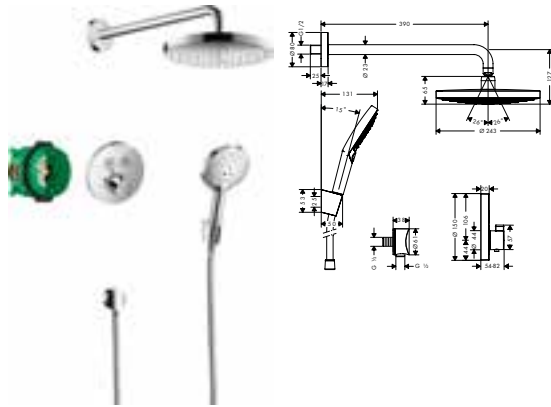

finish

code no.

Raindance Select S Shower system for concealed installation with ShowerSelect S thermostat

Chrome

27297000

- consists of: overhead shower, hand shower, shower thermostat, basic set, shower arm, shower holder, wall outlet, shower hose
- maximum flow rate at 3 bar: 17 l/min

Consisting of:

- **Raindance Select S** Overhead shower 240 2jet with shower arm (# 26466XXX)
- **Raindance Select S** Hand shower 120 3jet (# 26530XXX)
- **Isiflex** Shower hose 125 cm (# 28272XXX)
- Shower holder Porter S (# 28331XXX)
- **FixFit** Wall outlet S without non-return valve (# 27453000)
- **ShowerSelect S** Thermostat for concealed installation for 2 functions (# 15743XXX)
- Basic set iBox universal (# 01800180)