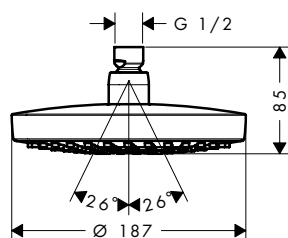

Croma Select S

finish

code no.

Croma Select S Overhead shower 180 2jet

- spray type: Rain, IntenseRain
- shower head size: 180 mm
- ball-joint: overhead shower angle adjustable
- flow rate Rain spray (at 3 bar): 17 l/min
- flow rate IntenseRain spray (at 3 bar): 16 l/min
- Select button on overhead shower
- spray disc surface in two variants: chrome or white
- material spray disc: plastic
- installation: ceiling or wall
- connection thread G 1/2
- connection dimension: DN15

Chrome
White/Chrome

26522000
26522400

Water saving EcoSmart version:

- **Croma Select S** Overhead shower 180 2jet EcoSmart 9 l/min

Chrome
White/Chrome

26523000
26523400

Optional parts:

- Shower arm 38.9 cm
- Ceiling connector 10 cm

Chrome
Chrome

27413000
27479000