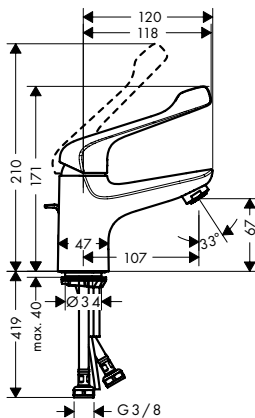

Single lever basin mixer 70 with extra long handle and pop-up waste set

- consists of: single lever basin mixer, waste set
- ComfortZone 70
- larger print for greater clarity
- with extra long barrier-free handle
- projection 107 mm
- normal spray
- flow rate at 3 bar: 5 l/ min
- ceramic cartridge
- temperature limitation adjustable
- suitable for continuous flow water heaters
- pop-up waste set G 1 1/4
- material waste set: metal
- connection type: G 3/8 connections
- connection dimension: DN15

Chrome

71920000

Alternative sizes:

- Single lever basin mixer 100 with extra long handle and pop-up waste set

Chrome

71921000