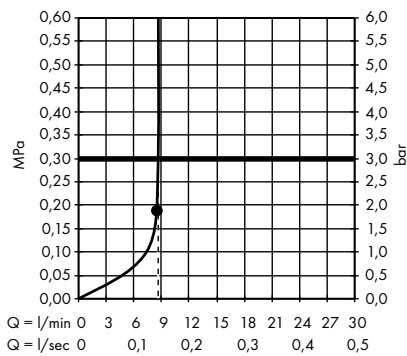

· **Rainfinity** Overhead shower 250 1jet EcoSmart
26229000, 26229140, 26229340, 26229670, 26229700, 26229990