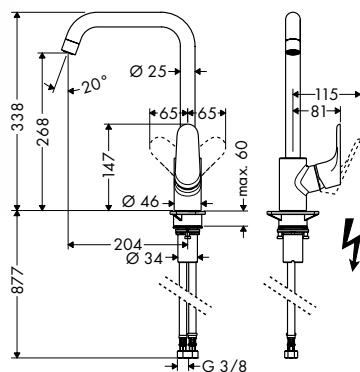

finish

code no.

Focus M41 Single lever kitchen mixer 260, 1jet

- handle can be positioned on the right or left
- ComfortZone 260
- swivel range adjustable in 3 steps 110°, 150° or 360°
- normal spray
- connection dimension: DN15
- maximum flow rate at 3 bar: 12 l/min
- ceramic cartridge
- connection type: G 3/8 connections
- suitable for continuous flow water heaters

Alternative products:

- **Focus M41** Single lever kitchen mixer 260, LowPressure/vented hot water cylinders, 1jet
- **Focus M41** Single lever kitchen mixer 260, Eco, 1jet

Chrome	31820000
Matt Black	31820670
Stainless Steel Finish	31820800

Chrome	31822000
Chrome	31821000
Stainless Steel Finish	31821800