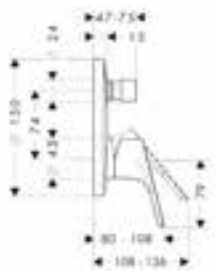

Single lever bath mixer for concealed installation

- connection type: basic set
- ceramic cartridge
- min. operating pressure: 1 bar
- max. operating pressure: 10 bar
- temperature limitation adjustable
- diverter with automatic resetting
- with silencer

Chrome

31945000

Alternative products:

- Single lever bath mixer for concealed installation with integrated security combination according to EN1717

Chrome

31946000

Required parts:

- Basic set iBox universal

01800180

Optional parts:

- Extension element 15 cm

Chrome

13597000