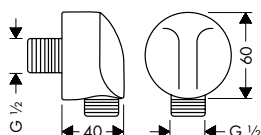

FixFit Wall outlet E without
non-return valve

- installation: wall

Chrome

27454000

Brushed Bronze

27454140

Brushed Black

27454340

Chrome

Matt Black

27454670

Matt White

27454700

Polished Gold Optic 27454990

Alternative products:

- **FixFit** Wall outlet E with non-return valve

Chrome

27458000