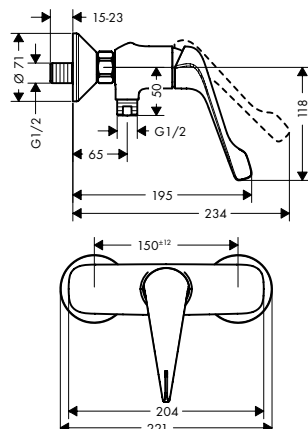

Shower - Novus Care

Single lever shower mixer
for exposed installation
with extra long handle

- larger print for greater clarity
- with extra long barrier-free handle
- 1 function
- connection type: s-shaped connections
- centre distance: 150 ± 12 mm
- ceramic cartridge
- temperature limitation adjustable
- non-return valve
- with silencer
- hose connection DN15
- connection dimension: DN15

Chrome

71926000