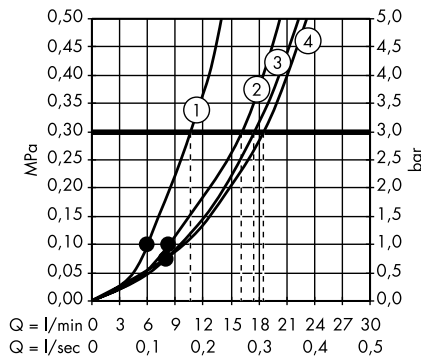

Crometta 100 Hand shower Vario
26824400