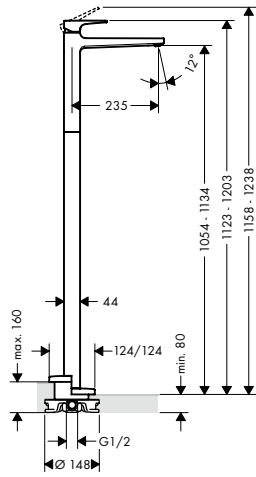

finish

code no.

Single lever basin mixer
floor-standing with lever handle
without waste set

Chrome

32530000

- projection 235 mm
- normal spray
- flow rate at 3 bar: 5 l/min
- ceramic cartridge
- temperature limitation adjustable
- suitable for continuous flow water heaters
- connection type: basic set
- connection dimension: DN15

Required parts:

- Basic set for mixers floor-standing

10452180

Optional parts:

- Sealing foil for basic set bath mixer floor-standing

96441000