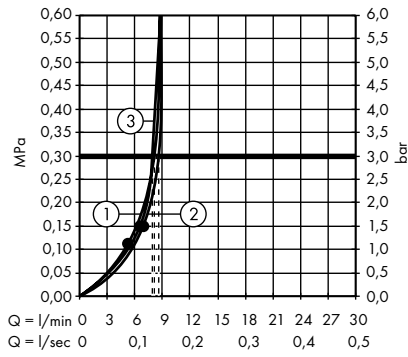

1. Mono
2. Intense PowderRain
3. IntenseRain

· **Rainfinity** Baton hand shower 100 1jet
26866000, 26866140, 26866340, 26866670, 26866700, 26866990