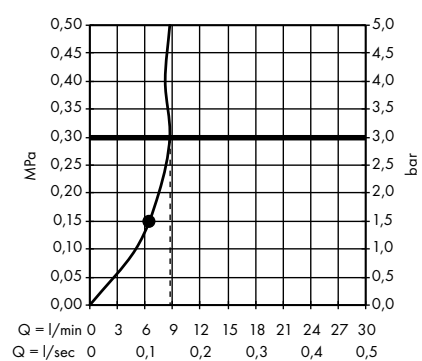

Raindance S Overhead shower 300 l jet
EcoSmart 9 l/min with ceiling connector
26600000