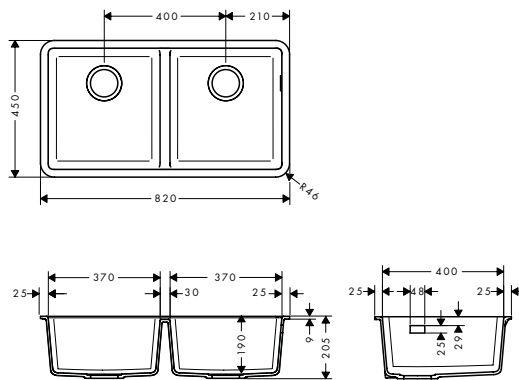

**S510-U770 Under-mount sink
370/370**

Graphiteblack	43434170
Stonegrey	43434290
Concretegrey	43434380

- cut-out dimensions: 768 x 398 mm
- material: SilicaTec
- number of bowls: 2 main bowls
- sink depth: 190 mm
- cabinet size: 90 cm
- type of installation: undermount
- position overflow: on the right side of the bowl
- waste set not included - please order one waste set from the required parts

Required parts (choose one)

· D17-10 Manual waste and overflow set for double bowl granite	Chrome	43928000
· D17-11 Automatic waste and overflow set for double bowl granite	Chrome	43938000
· D17-12 Automatic waste and overflow set for double bowl granite Select	Chrome	43948000

Optional parts:

· F15 Cutting board walnut		40960000
· F16 Cutting board oak		40961000
· F17 Mobile drainboard	Stainless Steel	40962800
· F14 Multifunctional strainer	Matt Black	40963000