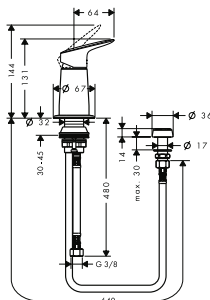

Bidet set with vertical spray

- consists of: Bidet mixer, vertical spray
- ceramic cartridge
- vertical spray and diverter
- integrated non-return valve
- efficient from 0.05 MPa onwards
- connection dimension: DN15

Chrome

71629000