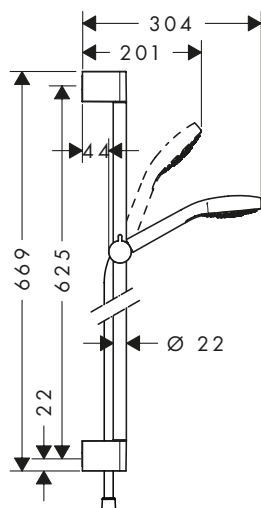

Croma Select S Shower set Vario with shower bar 65 cm

- consists of: hand shower, shower bar, shower hose, slider
- shower head size: 110 mm
- spray type: Rain, IntenseRain, TurboRain
- convenient diversion via Select button
- pivot connector prevent hose from tangling
- slide inclination angle can be adjusted by 45°
- maximum flow rate at 3 bar: 15 l/ min
- wall supports of plastic

Consisting of:

- **Croma Select S** Hand shower Vario (# 26802400)
- **Unica** Shower bar Croma 65 cm with shower hose (# 26503000)
- **Isiflex** Shower hose 160 cm (# 28276XXX)

Alternative sizes:

- **Croma Select S** Shower set Vario with shower bar 90 cm

Water saving EcoSmart version:

- **Croma Select S** Shower set Vario EcoSmart 9 l/ min with shower bar 65 cm

Alternative products:

- **Croma Select S** Shower set Vario with shower bar 65 cm and soap dish

Optional parts:

- Wall bar spacer

finish

code no.

White/Chrome

26562400

White/Chrome

26572400

White/Chrome

26563400

White/Chrome

26566400

Chrome

97450000