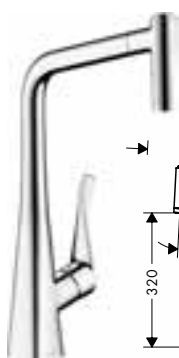

Metris M71 Single lever kitchen mixer 320, pull-out spray, 2jet, sBox

finish Chrome 73801000
Stainless Steel Finish 73801800

- consists of: single lever kitchen mixer, hose box
- ComfortZone 320
- swivel range adjustable in 2 steps to 110° or 150°
- laminar spray and shower spray
- lockable shower spray, spray returns automatically through handle closing
- MagFit magnetic shower support
- connection dimension: DN15
- maximum flow rate at 3 bar: 8 l/ min
- ceramic cartridge
- connection type: G 3/8 connections
- integrated non-return valve
- suitable for continuous flow water heaters
- sBox for quiet, smooth and protected hose guidance in the cabinet, under the countertop, with extension length up to 76 cm

Alternative products:

· **Metris M71** Single lever kitchen mixer 320, Eco, pull-out spray, 2jet, sBox Chrome 73824000