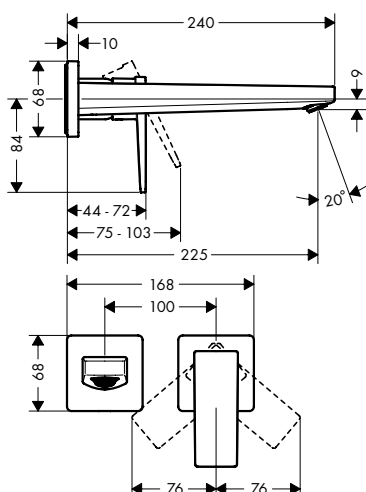

Alternative sizes:

- Single lever basin mixer for concealed installation wall-mounted with lever handle and spout 16.5 cm

Chrome 32525000

Required parts:

- Basic set for single lever basin mixer for concealed installation wall-mounted

13622180