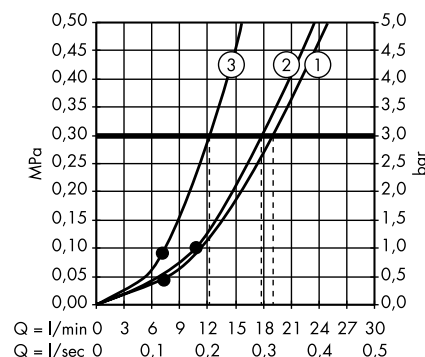

1. Normal
2. Soft
3. Massage

Clubmaster Overhead shower 3jet
28496000

1. Normal
2. Soft
3. Massage

Body showers

· **Rainfinity** Shoulder shower 500 ljet with shower shelf
26243000, 26243700

· **PuraVida** Body shower 100 ljet
28430000, 28430400