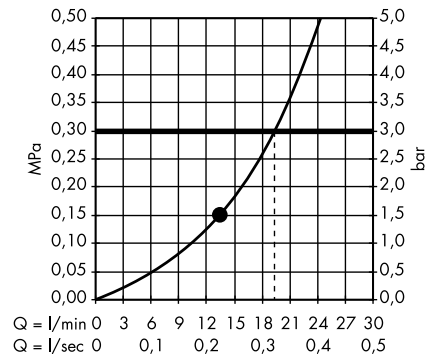

Raindance Classic Overhead shower 240 ljet with shower arm
27424000, 27424090