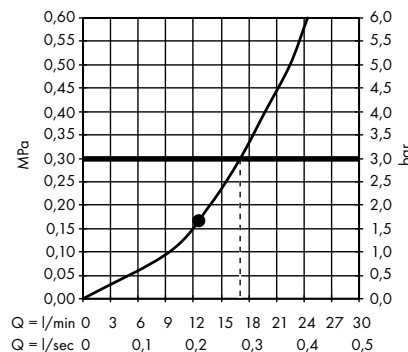

Raindance E Overhead shower 300 1jet
with ceiling connector
26250000, 26250140, 26250340,
26250670, 26250700, 26250990