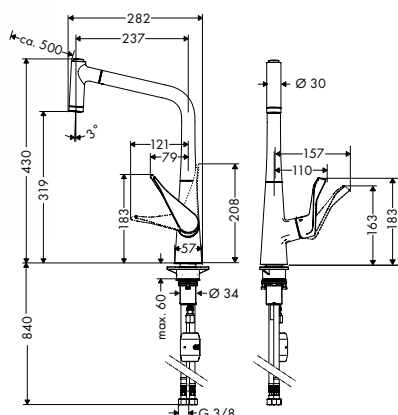

Metris M71

Metris M71 Single lever kitchen mixer 320, pull-out spray, 2jet

finish Chrome 14820000
Stainless Steel Finish 14820800

- ComfortZone 320
- swivel range adjustable in 2 steps to 110° or 150°
- laminar spray and shower spray
- lockable shower spray, spray returns automatically through handle closing
- MagFit magnetic shower support
- quick connect hose
- connection dimension: DN15
- maximum flow rate at 3 bar: 10 l/ min
- ceramic cartridge
- connection type: G 3/8 connections
- integrated non-return valve
- suitable for continuous flow water heaters

Alternative products:

· **Metris M71** Single lever kitchen mixer 320, Eco, pull-out spray, 2jet Chrome 14780000