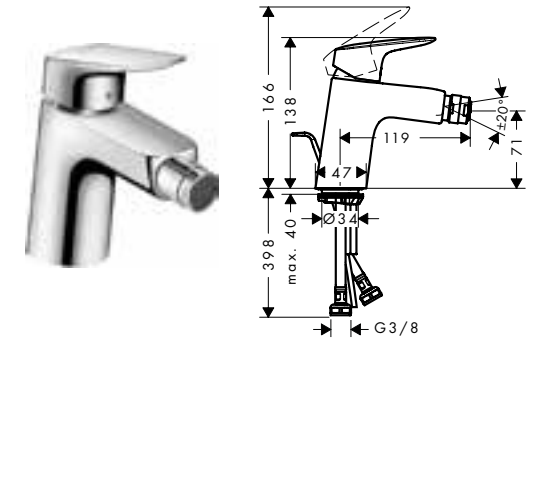

Bidet

Single lever bidet mixer 70
with pop-up waste set

Chrome

71204000

- consists of: single lever bidet mixer, waste set
- projection 119 mm
- aerator with ball pivot
- normal spray
- flow rate at 3 bar: 7.2 l/min
- ceramic cartridge
- temperature limitation adjustable
- suitable for continuous flow water heaters
- material waste set: synthetic
- connection dimension: DN15

Alternative products:

- Single lever bidet mixer 70 with metal pop-up waste set

Chrome

71203000