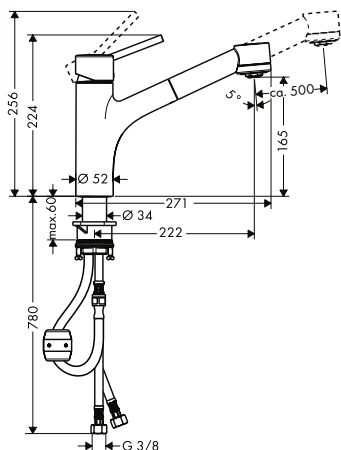

finish

code no.

Talis M52 Single lever kitchen mixer 270, device shut-off valve, 1 jet

Chrome

14875000

- ComfortZone 270
- swivel range adjustable in 3 steps 110°, 150° or 360°
- normal spray
- with integrated shut-off valve
- connection dimension: DN15
- maximum flow rate at 3 bar: 10 l/min
- ceramic cartridge
- connection type: G 3/8 connections
- suitable for continuous flow water heaters