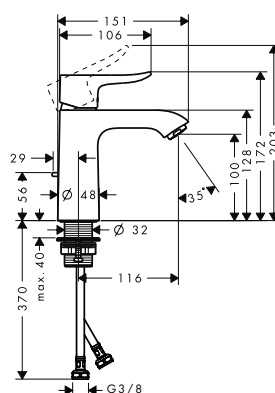

CoolStart - Metris

Single lever basin mixer 110
CoolStart with pop-up waste set

- consists of: single lever basin mixer, waste set
- ComfortZone 110
- normal spray
- flow rate at 3 bar: 5 l/min
- ceramic cartridge
- temperature limitation adjustable
- suitable for continuous flow water heaters
- pop-up waste set G 1 1/4
- material waste set: metal
- connection type: G 3/8 connections
- connection dimension: DN15
- cold water in middle position

Chrome

31121000