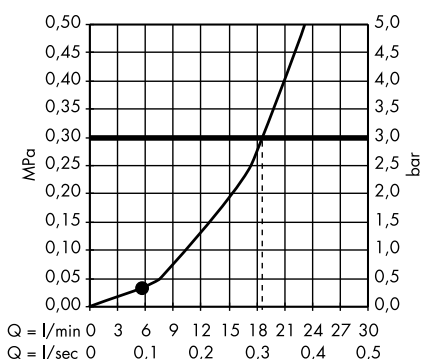

Croma Overhead shower 220 1jet
LowPressure
26734000