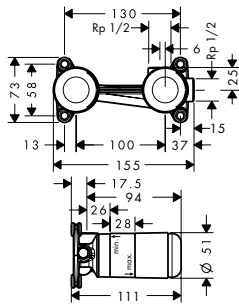

finish

code no.

Basic set for single lever basin mixer for concealed installation wall-mounted

13622180

- variable positioning of the mixer system, can be left or right of the spout
- connection dimension: DN15

Optional parts:

- Extension set 2.5 cm

31971000