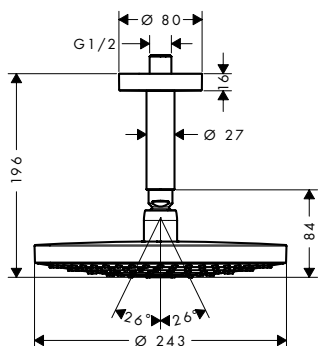

finish

code no.

Raindance Select S Overhead shower 240 2jet with ceiling connector

- consists of: overhead shower, ceiling connector
- spray type: RainAir, Rain
- shower head size: 240 mm
- ball-joint: overhead shower angle adjustable
- flow rate Rain spray (at 3 bar): 17 l/min
- flow rate RainAir spray (at 3 bar): 17 l/min
- Select button on overhead shower
- spray disc surface in two variants: chrome or white
- material spray disc: metal
- spray disc removable for cleaning
- brass ceiling connector
- ceiling connection length: 100 mm
- installation: ceiling
- connection thread G 1/2
- connection dimension: DN15

Chrome
White/Chrome

26467000
26467400

Water saving EcoSmart version:

- **Raindance Select S** Overhead shower 240 2jet EcoSmart 9 l/min with ceiling connector

Chrome

26469000