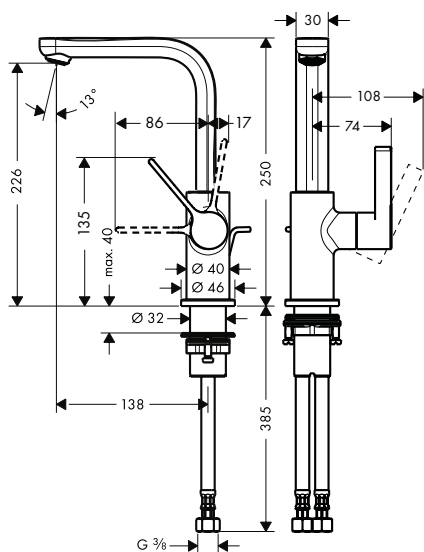

Alternative products:

- Single lever basin mixer 230 with swivel spout and push-open waste set Chrome 31161000