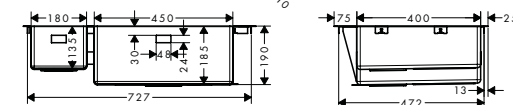

S712-F655 Built-in sink 180/450

Stainless Steel

43310800

- cut-out dimensions: 735 x 480 mm
- material: stainless steel
- number of bowls: 1 main bowl and 1 additional bowl
- tap hole and hole for pop-up waste control are pre-drilled
- sink depth: 190 mm
- depth half sink: 135 mm
- cabinet size: 80 cm
- type of installation: flat on the countertop (self-rimming) or flush-mount installation
- position overflow: on the right side of the main bowl
- tap ledge reinforcing for a tight and stable seating of the kitchen mixer
- corner radius: 10 mm
- waste set not included - please order one waste set from the required parts

Required parts:

- D15-11 Automatic waste and overflow set for double bowl

Stainless Steel

43932800

Optional parts:

- F15 Cutting board walnut
- F16 Cutting board oak
- F17 Mobile drainboard
- F14 Multifunctional strainer

Stainless Steel
Matt Black

40960000
40961000
40962800
40963000