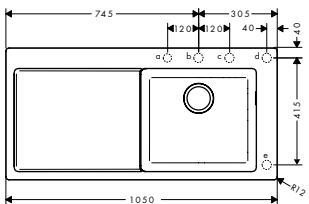

Optional parts:

- F15 Cutting board walnut 40960000
- F16 Cutting board oak 40961000
- F17 Mobile drainboard Stainless Steel 40962800
- F14 Multifunctional strainer Matt Black 40963000

a, b, c, d, e = Ø 35