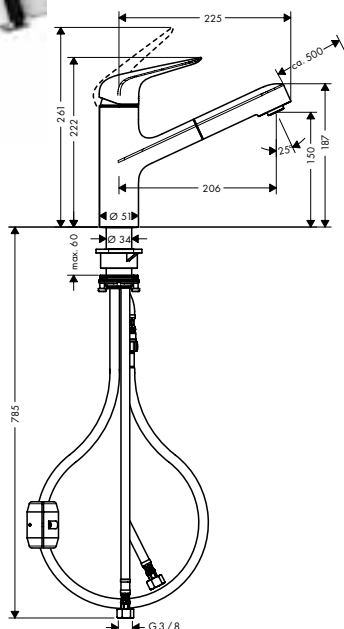

Focus M42 Single lever kitchen mixer 150, pull-out spout, 1 jet

Chrome

71814000

Stainless Steel Finish 71814800

- ComfortZone 150
- swivel range 120°
- normal spray
- MagFit magnetic shower support
- quick connect hose
- connection dimension: DN15
- maximum flow rate at 3 bar: 10 l/min
- ceramic cartridge
- connection type: G 3/8 connections
- integrated non-return valve
- suitable for continuous flow water heaters

Alternative products:

- **Focus M42** Single lever kitchen mixer 150, Eco, pull-out spout, 1 jet

Chrome

71865000