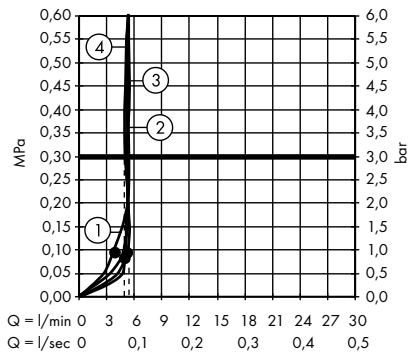

Crometta 100 Hand shower Vario
EcoSmart 6 l/min
26834400