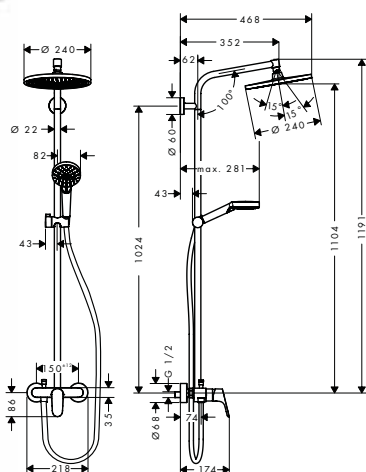

finish

code no.