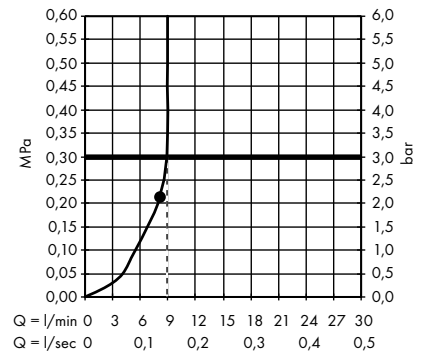

Raindance S Overhead shower 240 ljet EcoSmart 9 l/min with ceiling connector
27463000