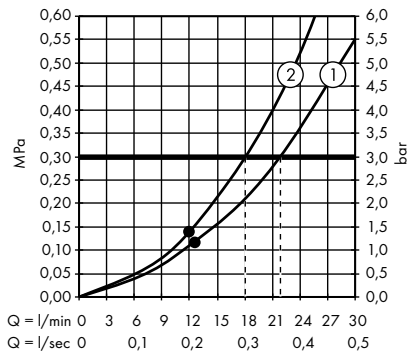

Rainmaker Select Overhead shower 460
2jet with ceiling connector
24004400, 24004600