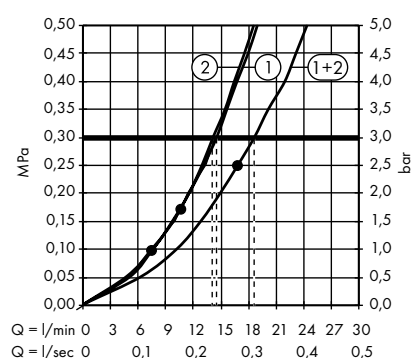

Croma Showerpipe 220 1jet Reno
27224000

1. Hand shower
2. Overhead shower