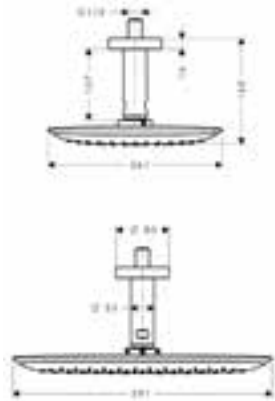

Body showers

Body shower 100 1jet

- shower head size: 100 mm
- spray type: RainAir
- spray type adjustment by turning spray disc
- 360° range of rotation
- rosette: angular
- flow rate RainAir spray (at 3 bar): 4.5 l/min
- connection thread: G 1/2
- connection dimension: DN15

finish

code no.

Chrome 28430000
White/Chrome 28430400

Overhead showers

Overhead shower 400 1jet with ceiling connector

- consists of: overhead shower, ceiling connector
- spray type: RainAir
- shower head size: 390 x 260 mm
- ball-joint: overhead shower angle adjustable
- flow rate RainAir spray (at 3 bar): 21 l/min
- spray disc surface in two variants: chrome or white
- material spray disc: metal
- ceiling connection length: 100 mm
- installation: ceiling
- connection thread G 1/2
- connection dimension: DN15

Chrome 27390000
White/Chrome 27390400

Optional parts:

- Thermostat for concealed installation with shut-off/ diverter valve

Chrome 15771000
White/Chrome 15771400