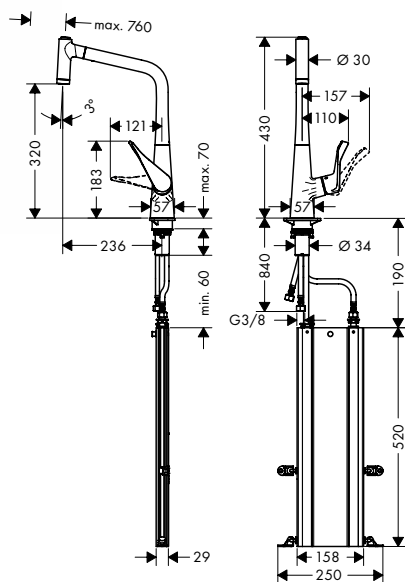

Metris M71 Single lever kitchen mixer 320, pull-out spray, 2jet, sBox

finish Chrome 73801000
Stainless Steel Finish 73801800

- consists of: single lever kitchen mixer, hose box
- ComfortZone 320
- swivel range adjustable in 2 steps to 110° or 150°
- laminar spray and shower spray
- lockable shower spray, spray returns automatically through handle closing
- MagFit magnetic shower support
- connection dimension: DN15
- maximum flow rate at 3 bar: 8 l/ min
- ceramic cartridge
- connection type: G 3/8 connections
- integrated non-return valve
- suitable for continuous flow water heaters
- sBox for quiet, smooth and protected hose guidance in the cabinet, under the countertop, with extension length up to 76 cm

Alternative products:

· **Metris M71** Single lever kitchen mixer 320, Eco, pull-out spray, 2jet, sBox Chrome 73824000