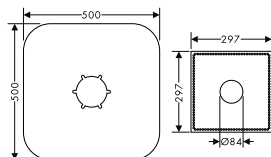

Sealing foil for basic set bath
mixer floor-standing

96441000