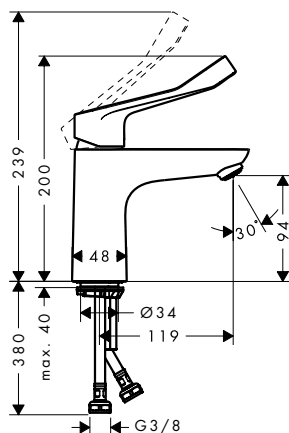

Single lever basin mixer 100
CoolStart with extra long handle
without waste set

Chrome

31917000

- ComfortZone 100
- larger print for greater clarity
- with extra long barrier-free handle
- projection 119 mm
- laminar spray
- flow rate at 3 bar: 5 l/min
- ceramic cartridge
- temperature limitation adjustable
- suitable for continuous flow water heaters
- connection type: G 3/8 connections
- connection dimension: DN15
- cold water in middle position