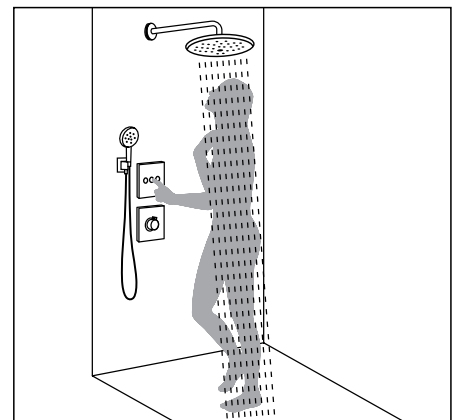

Concealed pre-fab sets

The minimalist shower control nestles up flat against the wall. This creates an ultra-modern, uncluttered look.