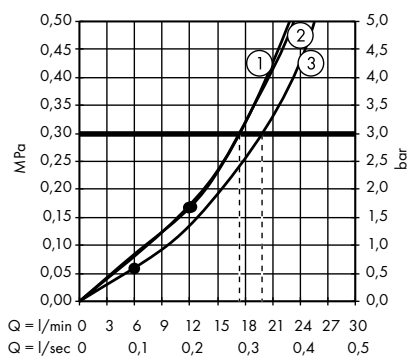

1. Rain
2. Rainflow
3. Mono

Rainmaker Select Overhead shower 580
3jet EcoSmart 9 l/min
24011400