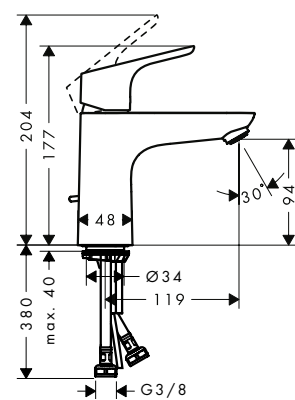

Single lever basin mixer 100 CoolStart with pop-up waste set

Chrome

31621000

- consists of: single lever basin mixer, waste set
- ComfortZone 100
- projection 119 mm
- normal spray
- flow rate at 3 bar: 5 l/min
- ceramic cartridge
- temperature limitation adjustable
- suitable for continuous flow water heaters
- pop-up waste set G 1¼
- material waste set: metal
- connection type: G ¾ connections
- connection dimension: DN15
- cold water in middle position

Alternative products:

- Single lever basin mixer 100 CoolStart without waste set

Chrome

31509000