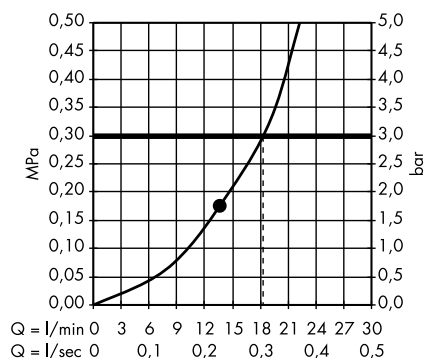

Raindance Rainfall Overhead shower
150 1jet
26442000