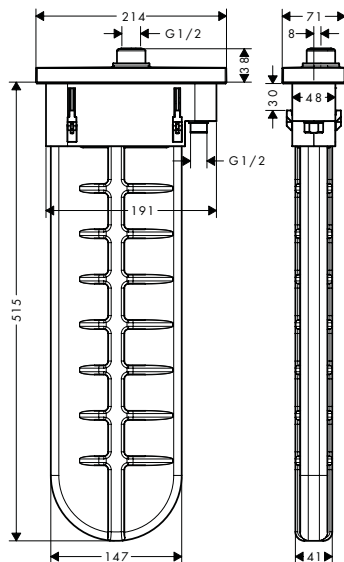

sBox Finish set oval

- consists of: hose box, shower hose, escutcheon
- suitable for rim or tile mounted installation
- 1 function
- sBox for quiet, smooth and protected hose guidance
- flow rate at 3 bar: 9.5 l/min
- no additional maintenance opening required
- bath rim width at least 100 mm
- clamping range: 0 - 30 mm
- connection dimension: DN15
- maximum pull-out length of hand shower 1.45 m
- removable for service at any time
- protected against backflow for domestic use (according to DIN EN1717)

Alternative products:

- **sBox Finish set square**

- **sBox** Rim and tile mounted bath basic set
- **sBox** Installation plate for tile mounted installation
- **sBox** Mounting angle set for installation plate for tile mounted installation
- Rim mounted adapter 25°

Chrome	28020000
Chrome	28010000
Brushed Bronze	28010140
Brushed Black	28010340
Chrome	
Matt Black	28010670
Matt White	28010700
Polished Gold Optic	28010990
	13560180
	28016000
	28021000
Chrome	28071000