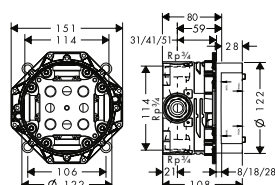

Basic set iBox universal

01800180

- suitable for all shower, bath tub and thermostat finish sets for concealed installation
- connection thread
- Rp 3/4
- rotationally-symmetric installation
- sound-decoupled installation
- connection dimension: DN20

Alternative products:

- Basic set iBox universal with shut-off unit

01850180

Optional parts:

- Extension iBox universal basic set 2.5 cm
- Fastening rail set for iBox universal
- Assembly aid for iBox universal

13595000

96615000

93500000