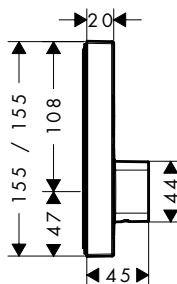

ShowerSelect Mixer for concealed installation for 2 functions

Chrome 15768000

- 2 functions
- simultaneous use of several outlets
- connection type: basic set
- flow rate upper outlet: 20 l/min
- flow rate lower outlet: 20 l/min
- ceramic cartridge for temperature control, Select valve
- min. operating pressure: 1 bar
- max. operating pressure: 10 bar
- temperature limitation adjustable
- Thermostat is delivered with buttons hand shower and Rain large

Required parts:

- Basic set iBox universal 01800180

Optional parts:

- **ShowerSelect** Extension element Chrome 13593000
- Extension iBox universal basic set 2.5 cm 13595000