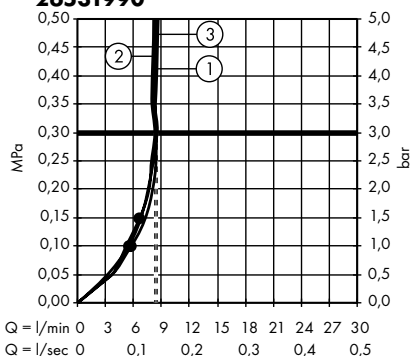

1. RainAir
2. Rain
3. WhirlAir

Raindance Select S Hand shower 120 3jet
EcoSmart 9 l/min
26531000, 26531140, 26531340,
26531400, 26531670, 26531700,
26531990

1. RainAir
2. WhirlAir
3. Rain

Croma Select E Hand shower Multi
26810400