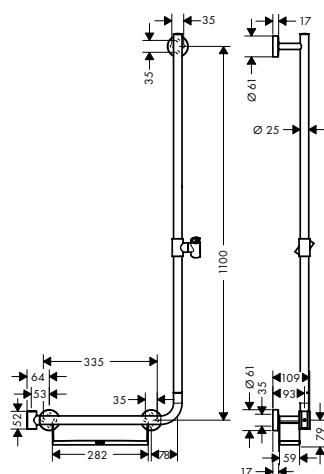

Consisting of:

- Shower bar Comfort 110 cm right (# 26404400)
- Hand shower 120 3jet (# 26530XXX)
- Shower hose 160 cm (# 28276XXX)

Alternative sizes:

- Shower set 120 3jet with shower bar 110 cm left Chrome 26324000
  White/Chrome 26324400

Water saving EcoSmart version:

- Shower set 120 3jet EcoSmart 9 l/ min with shower bar 110 cm right Chrome 26327000
  White/Chrome 26327400

Optional parts:

- Foot support Comfort Chrome 26329000

Shower bar Comfort 110 cm right

White/Chrome 26404400

- consists of: shower bar, shelf, slider
- infinitely height-adjustable
- shower holder can be removed
- 90° position adjustable slider, pivots left and right, up and down
- shelf can be removed for cleaning
- bar width: 25 mm
- metal shower slide
- slide with locking mechanism
- wall supports of metal

Alternative products:

- Shower bar Comfort 110 cm left White/Chrome 26403400

Optional parts:

- Foot support Comfort Chrome 26329000

Measurements within scale drawings are in mm.

Technical specifications and units of measure are subject to change.