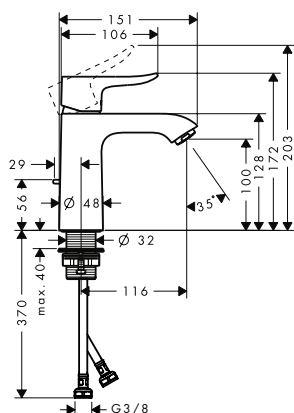

Single lever basin mixer 110 CoolStart with pop-up waste set

Chrome

31121000

- consists of: single lever basin mixer, waste set
- ComfortZone 110
- normal spray
- flow rate at 3 bar: 5 l/ min
- ceramic cartridge
- temperature limitation adjustable
- suitable for continuous flow water heaters
- pop-up waste set G 1 1/4
- material waste set: metal
- connection type: G 3/8 connections
- connection dimension: DN15
- cold water in middle position