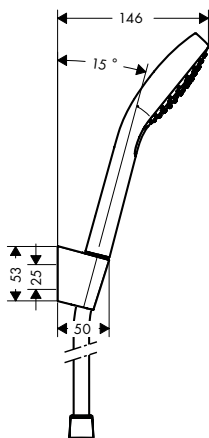

Croma Select S shower holder sets

Croma Select S Shower holder set Vario with shower hose
125 cm

White/Chrome

26421400

- consists of: hand shower, shower holder, shower hose
- shower head size: 110 mm
- spray type: Rain, IntenseRain, TurboRain
- convenient diversion via Select button
- maximum flow rate at 3 bar: 15 l/min
- pivot connector prevent hose from tangling
- wall supports of plastic

Consisting of:

- **Croma Select S** Hand shower Vario (# 26802400)
- Shower holder Porter S (# 28331XXX)
- **Isiflex** Shower hose 125 cm (# 28272XXX)

Alternative sizes:

- **Croma Select S** Shower holder set Vario with shower hose 160 cm

White/Chrome

26411400