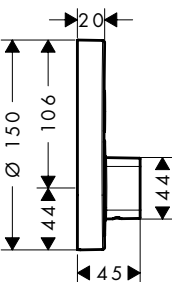

ShowerSelect S Mixer for concealed installation for 2 functions

- 2 functions
- simultaneous use of several outlets
- connection type: basic set
- flow rate upper outlet: 20 l/min
- flow rate lower outlet: 20 l/min
- ceramic cartridge for temperature control, Select valve
- min. operating pressure: 1 bar
- max. operating pressure: 10 bar
- temperature limitation adjustable
- Thermostat is delivered with buttons hand shower and Rain large

Required parts:

- Basic set iBox universal

Optional parts:

- Extension element 15 cm
- Extension iBox universal basic set 2.5 cm

Chrome

15748000

01800180

Chrome

13597000

13595000

Optional parts - buttons - please order separately

Symbol ON/OFF

Matt Black
Matt White
Satin Chrome

93579670
93579700
93579880

Symbol hand shower

Matt Black
Matt White
Satin Chrome

93573670
93573700
93573880

Symbol overhead shower Rain large

Matt Black
Matt White
Satin Chrome

93571670
93571700
93571880

Measurements within scale drawings are in mm.