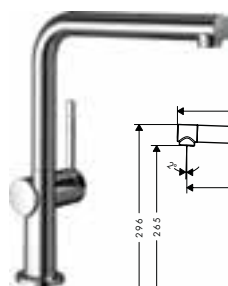

finish

code no.