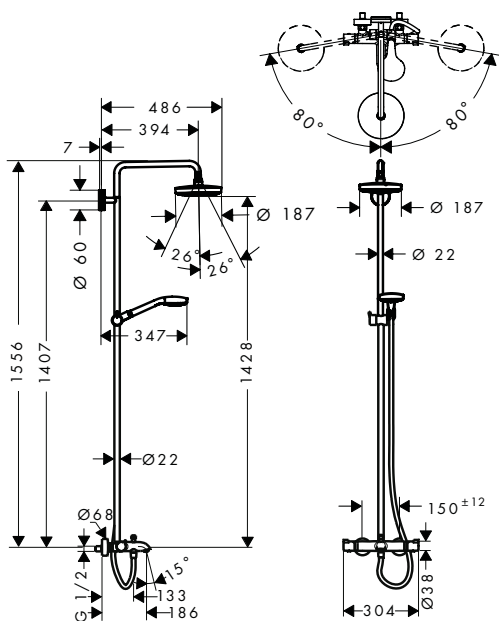

Optional parts:

- Wall bar spacer for Croma 100 Showerpipe

Chrome

95239000