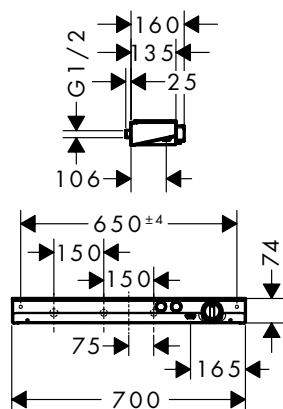

ShowerTablet Select
Thermostat 700 universal
for exposed installation
for 2 functions

finish

code no.

Chrome
White/Chrome

13184000
13184400

- 2 functions
- simultaneous utilization by 2 outlets
- centre distance: 150 mm
- CoolContact thermostat: Prevents the housing from heating up, making showering even safer
- maximum flow rate at 3 bar: 28 l/ min
- flow rate hand shower connection at 3 bar: 14 l/ min
- flow rate upper outlet: 28 l/ min
- Select valve, thermostat cartridge
- min. operating pressure: 1 bar
- max. operating pressure: 10 bar
- safety lock at 40° C
- temperature limitation adjustable
- with isolated water conduction
- non-return valve
- with silencer
- material handles: metal
- shelf made of safety glass
- surface of the shelf at color variant -000 = mirror glass, at color variant -400 = white glass
- control of an external shower or bath tub filler via concealed connection G 1/2 possible
- connection type: G 1/2
- connection dimension: DN15
- dirt filter included
- Thermostat is delivered with buttons Rain large and hand shower

Optional parts:

· Rainmaker Select Overhead shower 460 1jet with ceiling connector	White/Chrome	24002400
	Black/Chrome	24002600
· Rainmaker Select Overhead shower 460 1jet with shower arm	White/Chrome	24003400
	Black/Chrome	24003600