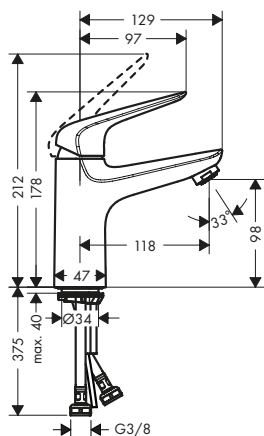

Single lever basin mixer 100
CoolStart with push-open waste
set

- consists of: single lever basin mixer, waste set
- ComfortZone 100
- projection 118 mm
- normal spray
- flow rate at 3 bar: 5 l/min
- ceramic cartridge
- temperature limitation adjustable
- suitable for continuous flow water heaters
- push-open waste set G 1¼
- material waste set: synthetic
- connection type: G ¾ connections
- connection dimension: DN15
- cold water in middle position

finish

code no.

Chrome

71032000