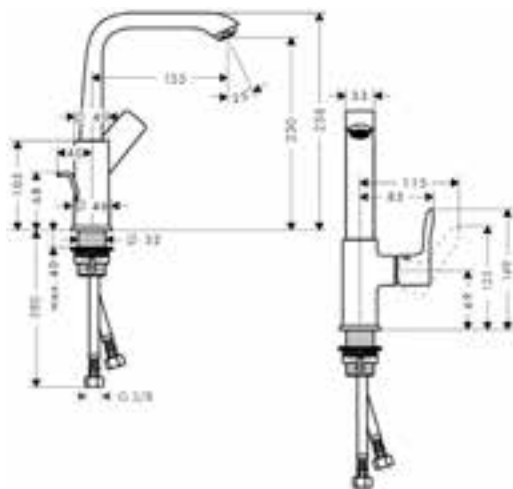

Single lever basin mixer 230 with pop-up waste set

- consists of: single lever basin mixer, waste set
- ComfortZone 230
- projection 155 mm
- swivel range 120°
- normal spray
- flow rate at 3 bar: 5 l/min
- ceramic cartridge
- temperature limitation adjustable
- suitable for continuous flow water heaters
- pop-up waste set G 1 1/4
- material waste set: metal
- connection type: G 3/8 connections
- connection dimension: DN15
- handle position on the side: bottom-side at the base body (not suitable for wash bowls)

Chrome

31087000

Alternative products:

- Single lever basin mixer 230 with push-open waste set
- Single lever basin mixer 230 without waste set

Chrome

31187000

Chrome

31081000