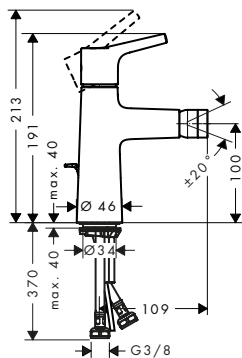

Single lever bidet mixer with pop-up waste set

Chrome

72200000

- consists of: single lever bidet mixer, waste set
- projection 109 mm
- aerator with ball pivot
- normal spray
- flow rate at 3 bar: 5 l/min
- ceramic cartridge
- temperature limitation adjustable
- suitable for continuous flow water heaters
- material waste set: metal
- connection dimension: DN15