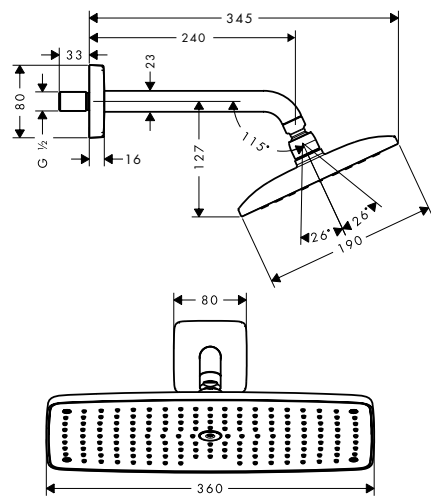

Raindance E Overhead shower Chrome
360 1jet with shower arm 24 cm

27371000

- consists of: overhead shower, shower arm
- spray type: RainAir
- shower head size: 360 x 190 mm
- shower arm length: 240 mm
- ball-joint: overhead shower angle adjustable
- flow rate RainAir spray (at 3 bar): 17 l/min
- material spray disc: metal
- spray disc removable for cleaning
- installation: wall
- connection thread G 1/2
- connection dimension: DN15