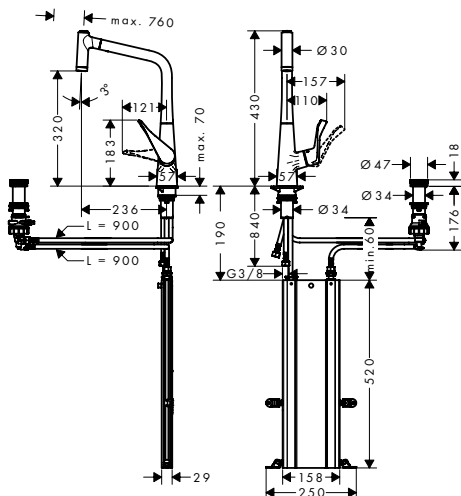

Metris Select M71

finish

code no.

Chrome 73806000
Stainless Steel Finish 73806800

Metris Select M71 2-hole single lever kitchen mixer 320, pull-out spray, 2jet, sBox

- consists of: 2-hole single lever kitchen mixer, control unit, hose box
- ComfortZone 320
- swivel range adjustable in 2 steps to 110° or 150°
- flexible position of faucet controls, 2 tap holes with Ø 35 mm required
- push of control unit: intuitive start and stop function of the water flow, turn: automatic drain operation
- laminar spray and shower spray
- lockable shower spray, spray returns automatically through handle closing
- MagFit magnetic shower support
- connection dimension: DN15
- maximum flow rate at 3 bar: 7 l/min
- ceramic cartridge
- connection type: G 3/8 connections
- integrated non-return valve
- suitable for continuous flow water heaters
- sBox for quiet, smooth and protected hose guidance in the cabinet, under the countertop, with extension length up to 76 cm

Alternative products:

- **Metris Select M71 2-hole single lever kitchen mixer 320, Eco, pull-out spray, 2jet, sBox**

Chrome 73827000

Metris Select M71 2-hole single lever kitchen mixer 220, pull-out spray, 2jet, sBox

Chrome 73805000
Stainless Steel Finish 73805800

- consists of: 2-hole single lever kitchen mixer, control unit, hose box
- ComfortZone 220
- swivel range adjustable in 2 steps to 110° or 150°
- flexible position of faucet controls, 2 tap holes with Ø 35 mm required
- push of control unit: intuitive start and stop function of the water flow, turn: automatic drain operation
- laminar spray and shower spray
- lockable shower spray, spray returns automatically through handle closing
- MagFit magnetic shower support
- connection dimension: DN15
- maximum flow rate at 3 bar: 7 l/min
- ceramic cartridge
- connection type: G 3/8 connections
- integrated non-return valve
- suitable for continuous flow water heaters
- sBox for quiet, smooth and protected hose guidance in the cabinet, under the countertop, with extension length up to 76 cm

Alternative products:

- **Metris Select M71 2-hole single lever kitchen mixer 220, Eco, pull-out spray, 2jet, sBox**

Chrome 73826000