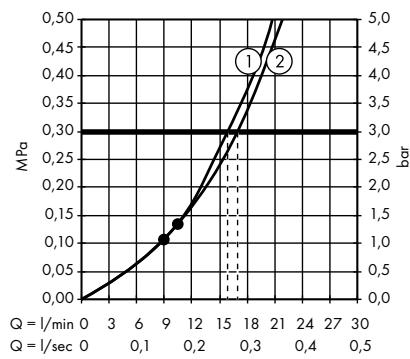

· **Croma Select S** Overhead shower 180 2jet # 26522000, 26522400

1. IntenseRain
2. Rain