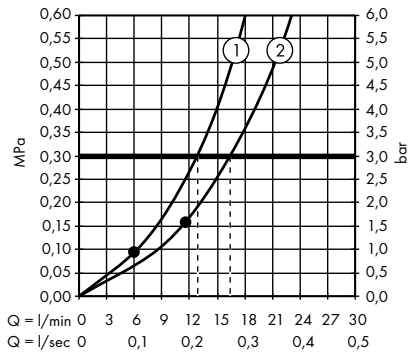

1. Hand shower
2. Overhead shower

Raindance E Showerpipe 300 1jet with ShowerTablet 600
27363000

1. Hand shower
2. Overhead shower

Raindance E Showerpipe 300 1jet EcoSmart 9 l/min with ShowerTablet 600
27364000