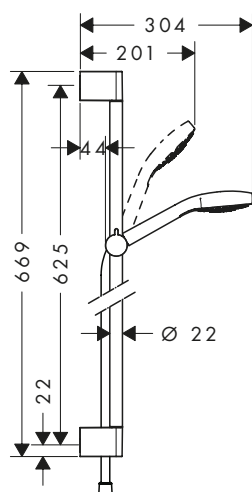

White/Chrome

26582400

White/Chrome

26593400

Chrome

97450000

Croma Select E Shower set Vario with shower bar 65 cm

- consists of: hand shower, shower bar, shower hose, slider
- shower head size: 110 mm
- spray type: TurboRain, IntenseRain, Rain
- convenient diversion via Select button
- pivot connector prevent hose from tangling
- slide inclination angle can be adjusted by 45°
- maximum flow rate at 3 bar: 15 l/ min
- wall supports of plastic