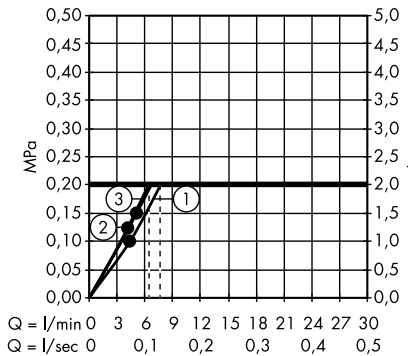

1. RainAir
2. WhirlAir
3. Rain

· **Raindance Select S** Hand shower 150 3jet
28587000, 28587400