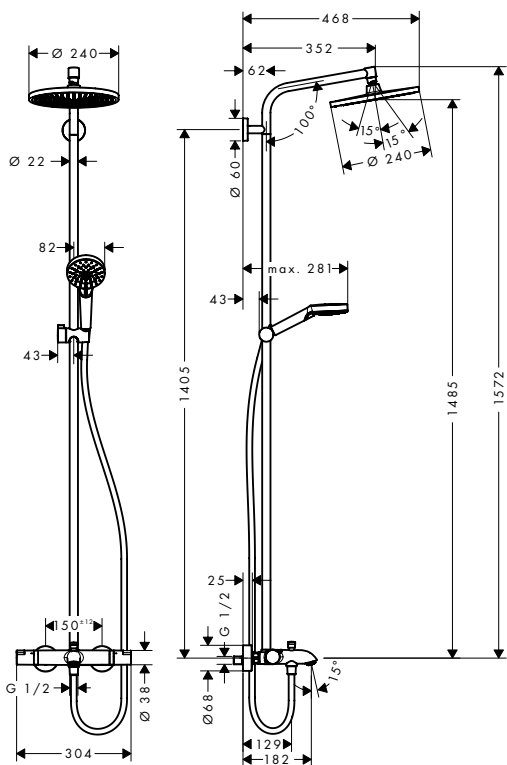

finish

code no.

Crometta S Showerpipe 240

Chrome

27320000

1 jet with bath thermostat

- consists of: overhead shower, hand shower, bath thermostat, shower hose, slider
- overhead shower Crometta S 240
- shower head size: 240 mm
- spray type: Rain
- ball-joint: overhead shower angle adjustable
- slide inclination angle can be adjusted by 45°
- height-adjustable hand shower holder
- rising pipe can be shortened in height
- shower arm length: 350 mm
- flow rate Rain spray (at 3 bar): 17 l/min
- operating pressure: min. 1,5 bar/max. 10 bar
- thermostat Ecostat Comfort
- flow rate bath filler: 20 l/min
- safety lock at 40° C
- adjustable hot water limitation
- outlets controlled via turning handle
- installation type: exposed installation
- connection dimension DN15
- connection thread G 1/2
- centre distance 150 ± 12 mm

Consisting of:

- **Crometta S** Overhead shower 240 1jet (# 26723000)
- **Crometta** Hand shower Vario (# 26330400)
- **Isiflex** Shower hose 160 cm (# 28276XXX)

Optional parts:

- Wall bar spacer for Cromia 100 Showerpipe

Chrome

95239000