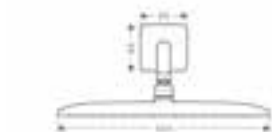

finish

code no.

Raindance E Overhead shower
360 1jet with shower arm 39 cm

Chrome

27376000

- consists of: overhead shower, shower arm
- spray type: RainAir
- shower head size: 360 x 190 mm
- shower arm length: 390 mm
- ball-joint: overhead shower angle adjustable
- flow rate RainAir spray (at 3 bar): 17 l/min
- material spray disc: metal
- spray disc removable for cleaning
- installation: wall
- connection thread G 1/2
- connection dimension: DN15

Water saving EcoSmart version:

Raindance E Overhead shower 360 1jet
EcoSmart 9 l/min with shower arm

Chrome

26605000