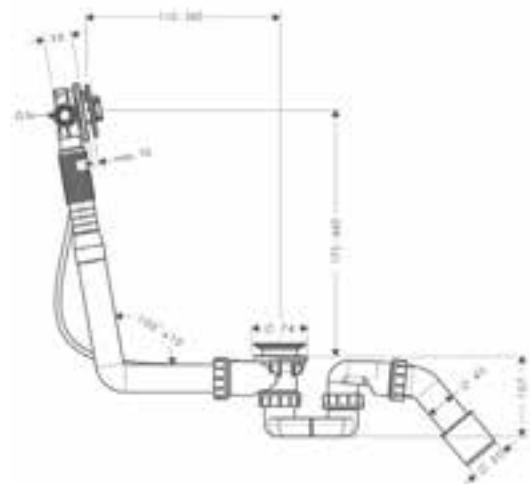

Optional parts:

- Flexible connection tube 80 cm

58192000