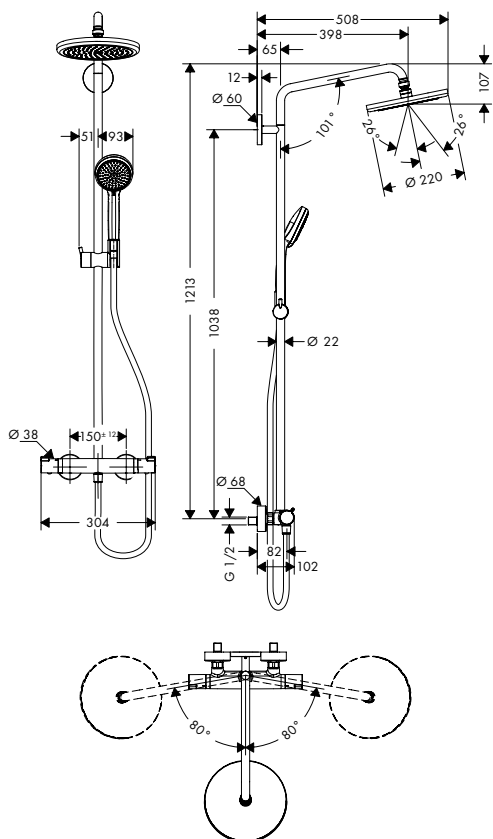

Optional parts:

- Wall bar spacer for Croma 100 Showerpipe

Chrome

95239000