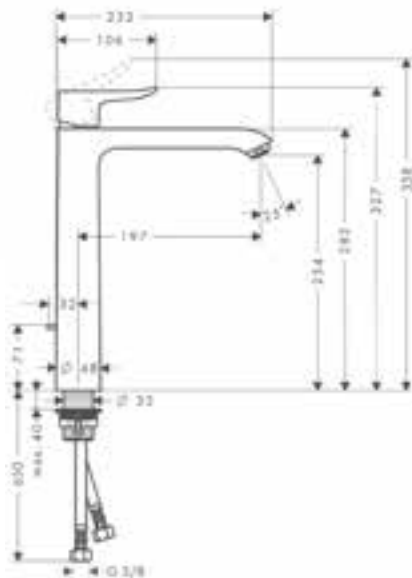

finish

code no.

Single lever basin mixer 260 for washbowls with pop-up waste set

- consists of: single lever basin mixer, waste set
- ComfortZone 260
- projection 197 mm
- normal spray
- flow rate at 3 bar: 5 l/min
- ceramic cartridge
- temperature limitation adjustable
- suitable for continuous flow water heaters
- pop-up waste set G 1 1/4
- material waste set: metal
- connection type: G 3/8 connections
- connection dimension: DN15

Chrome

31082000

Alternative products:

- Single lever basin mixer 260 for washbowls without waste set

Chrome

31184000