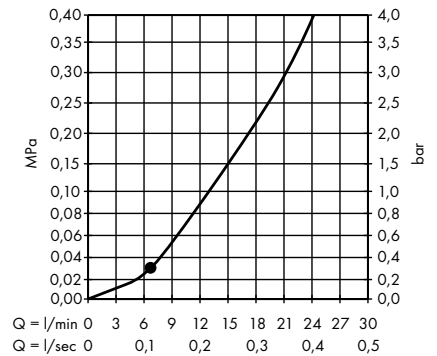

Crometta E Overhead shower 240 1jet
LowPressure
26722000

Crometta S Overhead shower 240 1jet
26723000

Crometta S Overhead shower 240 1jet
EcoSmart 9 l/min
26724000

Crometta S Overhead shower 240 1jet
LowPressure
26725000