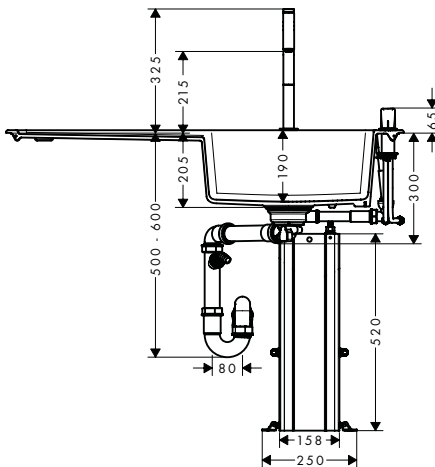

Consisting of:

- S514-F450 Built-in sink 450 with drainboard left (# 43314XXX)
- 2-hole single lever kitchen mixer 200, pull-out spray, 2jet, sBox (# 73818XXX)
- D16-10 Manual waste and overflow set for single bowl granite (# 43927000)

Optional parts:

- F15 Cutting board walnut
- F16 Cutting board oak
- F14 Multifunctional strainer

Matt Black

40960000

40961000

40963000