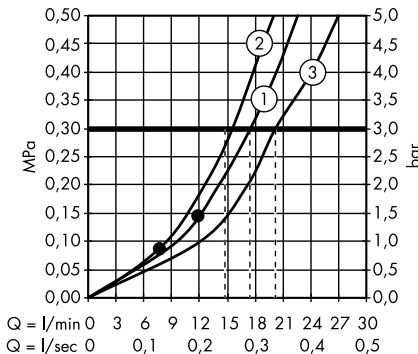

Raindance S Showerpipe 240 1jet with bath thermostat
27117000

1. Overhead shower
2. Hand shower
3. Bath spout