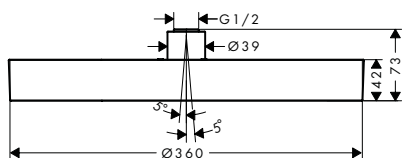

Chrome	26226000
Matt White	26226700

Rainfinity Overhead shower 360 1jet

- spray type: PowderRain
- shower head size: 360 mm
- ball-joint: overhead shower angle (2 x 5°) adjustable
- maximum flow rate at 3 bar: 23.6 l/min
- flow rate PowderRain spray (at 0.3 bar): 23 l/min
- spray disc surface: graphite
- material spray disc: aluminium
- overhead shower removable for cleaning
- frame: metal
- installation: ceiling or wall
- connection thread G 1/2
- connection dimension: DN15

Chrome	26231000
Brushed Bronze*	26231140
Brushed Black	26231340
Chrome*	
Matt Black*	26231670
Matt White	26231700
Polished Gold	26231990
Optic*	

* available from January 2021

Alternative sizes:

- Rainfinity Overhead shower 250 1jet

Chrome	26228000
Brushed Bronze*	26228140
Brushed Black	26228340
Chrome*	
Matt Black*	26228670
Matt White	26228700
Polished Gold	26228990
Optic*	

Optional parts:

- Shower arm square 38.9 cm
- Ceiling connector S 10 cm
- Ceiling connector S 30 cm

Chrome	27694000
Brushed Bronze*	27694140
Brushed Black	27694340
Chrome*	
Matt Black*	27694670
Matt White	27694700
Polished Gold	27694990
Optic*	
Chrome	27393000
Brushed Bronze	27393140
Brushed Black	27393340
Chrome	
Matt Black	27393670
Matt White	27393700
Polished Gold Optic	27393990
Chrome	27389000
Brushed Bronze	27389140
Brushed Black	27389340
Chrome	
Matt Black	27389670
Matt White	27389700
Polished Gold Optic	27389990