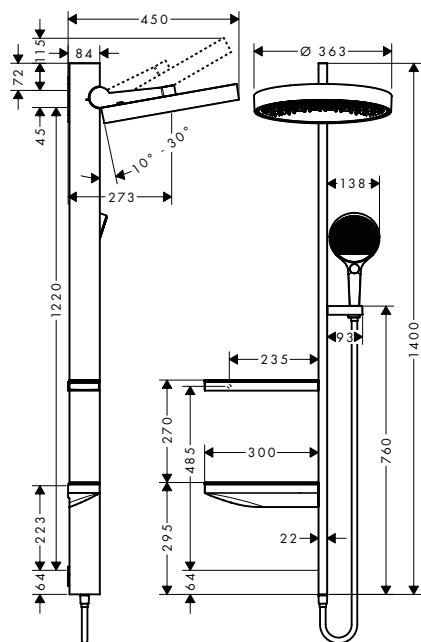

Required parts:

- **Rainfinity** Basic set for showerpipe 360 1jet for concealed installation
- **RainSelect** Thermostat for concealed installation for 2 functions

	26840180
Chrome	15380000
Brushed Bronze	15380140
Brushed Black	15380340
Chrome	
Matt Black	15380670
Matt White	15380700
Polished Gold Optic	15380990

Rainfinity Basic set for showerpipe 360 1jet for concealed installation

26840180

- suitable for Showerpipe 360 1jet for concealed installation
- sound-decoupled installation
- The position of the connections is given, thus easy installation
- easy mounting
- connection dimension: G 1/2

Optional parts:

- **Rainfinity** Showerpipe 360 1jet for concealed installation

Chrome	26842000
Matt White	26842700