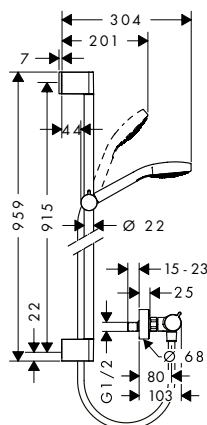

Croma Select S shower sets with thermostatic mixer for exposed installation

Croma Select S Shower system for exposed installation Vario with Ecostat Comfort thermostat and shower bar 90 cm

White/Chrome 27014400

- consists of: hand shower, shower thermostat, shower bar, slider, shower hose
- spray type overhead shower: Rain, TurboRain, IntenseRain
- convenient diversion via Select button
- pivot connector prevent hose from tangling
- slide inclination angle can be adjusted by 45°
- maximum flow rate at 3 bar: 15 l/min

Consisting of:

- **Croma Select S** Shower set Vario with shower bar 90 cm (# 26572400)
- **Ecostat** Shower thermostat Comfort for exposed installation (# 13116XXX)

Alternative sizes:

- **Croma Select S** Shower system for exposed installation Vario with Ecostat Comfort thermostat and shower bar 65 cm

White/Chrome 27013400