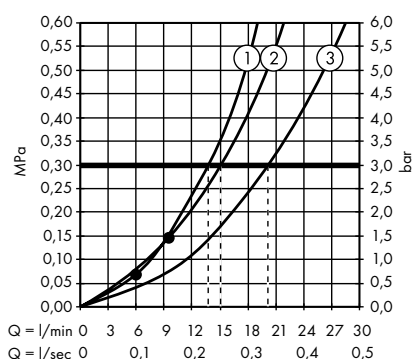

The consumption was measured in combination with the appropriate fittings (thermostat/mixer/in-wall valve) to reflect actual application in practice.

Croma E Showerpipe 280 1jet with bath thermostat
27687000

1. Hand shower
2. Overhead shower
3. Bath spout