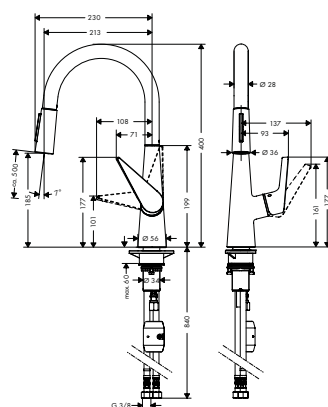

Talis M51

Talis M51 Single lever kitchen mixer 200, pull-out spray, 2jet

- ComfortZone 200
- swivel range adjustable in 2 steps to 110° or 150°
- laminar spray and shower spray
- lockable shower spray, spray returns through pressing spray diverter
- MagFit magnetic shower support
- quick connect hose
- connection dimension: DN15
- maximum flow rate at 3 bar: 11 l/min
- ceramic cartridge
- connection type: G 3/8 connections
- integrated non-return valve
- suitable for continuous flow water heaters

Chrome 72813000
Stainless Steel Finish 72813800

Alternative products:

- **Talis M51** Single lever kitchen mixer 200, Eco, pull-out spray, 2jet

Chrome 72817000