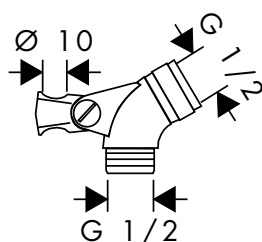

Shower holder and sliders

Universal joint for Unica

- dimension: G 1/2

Chrome	28650000