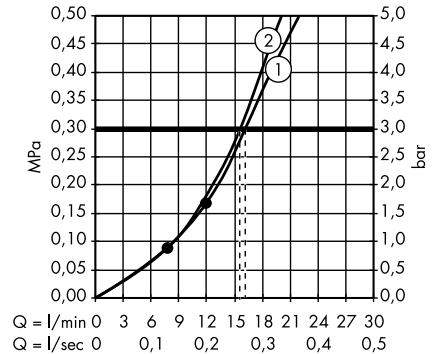

Raindance S Showerpipe 240 1jet with thermostat
27115000

1. Overhead shower
2. Hand shower