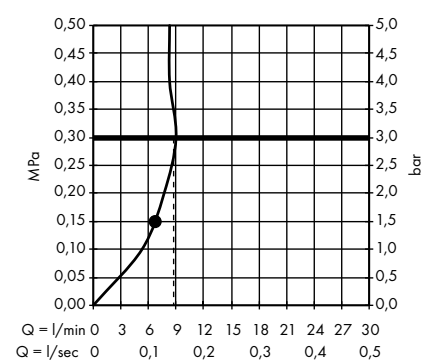

Raindance S Overhead shower 300 l jet
EcoSmart 9 l/min with shower arm
26601000