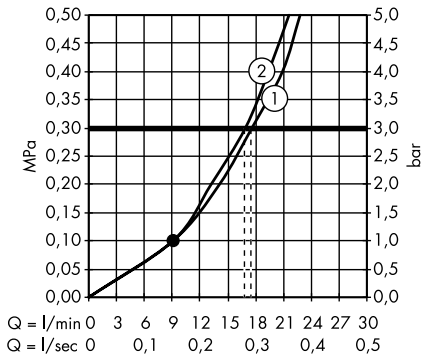

· **Raindance Select S** Overhead shower 240 2jet with shower arm
26466000, 26466400

1. Rain
2. RainAir