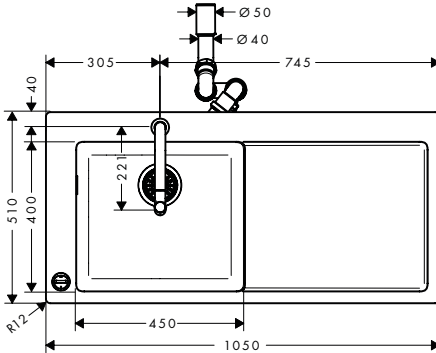

Consisting of:

- S711-F450 Built-in sink 450 (# 43301800)
- 2-hole single lever kitchen mixer 200, pull-out spray, 2jet, sBox (# 73818XXX)
- D16-10 Manual waste and overflow set for single bowl granite (# 43927000)

Optional parts:

- F15 Cutting board walnut
- F16 Cutting board oak
- F14 Multifunctional strainer

40960000

40961000

Matt Black

40963000