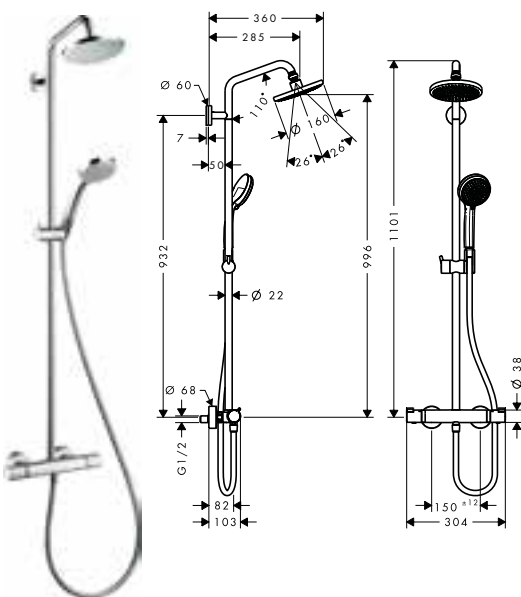

Croma Showerpipe 160 1jet with thermostat

Chrome

27135000

- consists of: overhead shower, hand shower, shower thermostat, shower hose, slider
- overhead shower Croma 160
- shower head size: 160 mm
- spray type: Rain
- ball-joint: overhead shower angle adjustable
- height-adjustable hand shower holder
- rising pipe can be shortened in height
- shower arm length: 270 mm
- maximum flow rate at 3 bar: 17 l/min
- operating pressure: min. 1,5 bar/ max. 10 bar
- thermostat Ecostat Comfort
- safety lock at 40° C
- adjustable hot water limitation
- outlets controlled via turning handle
- installation type: exposed installation
- connection dimension DN15
- connection thread G 1/2
- centre distance 150 ± 12 mm

Consisting of:

- **Croma** Overhead shower 160 1jet (# 27450000)
- **Croma 100** Hand shower Vario (# 28535000)
- **Isiflex** Shower hose 160 cm (# 28276XXX)

Optional parts:

- Wall bar spacer for Croma 100 Showerpipe

Chrome

95239000