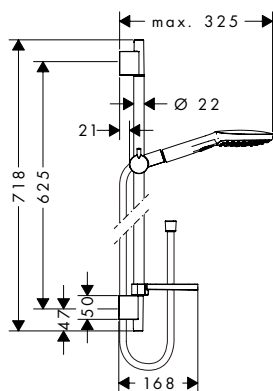

Raindance Select E Shower set 120 3jet with shower bar 65 cm and soap dish

- consists of: hand shower, shower bar, shower hose, slider, soap dish
- shower head size: 120 mm
- spray type: Rain, RainAir, Whirl
- convenient diversion via Select button
- pivot connector prevent hose from tangling
- 90° position adjustable slider, pivots left and right, up and down
- maximum flow rate at 3 bar: 15 l/min
- wall supports of plastic

Consisting of:

- **Raindance Select E** Hand shower 120 3jet (# 26520XXX)
- **Unica** Shower bar S Puro 65 cm with shower hose (# 28632XXX)
- **Casetta** Soap dish E (# 26519000)

Alternative sizes:

- **Raindance Select E** Shower set 120 3jet with shower bar 90 cm and soap dish

Water saving EcoSmart version:

- **Raindance Select E** Shower set 120 3jet EcoSmart 9 l/min with shower bar 65 cm and soap dish

Optional parts:

- Wall bar spacer

finish

code no.

Chrome 26620000
White/Chrome 26620400

Chrome 26621000
White/Chrome 26621400

Chrome 26622000
White/Chrome 26622400

Chrome 97450000