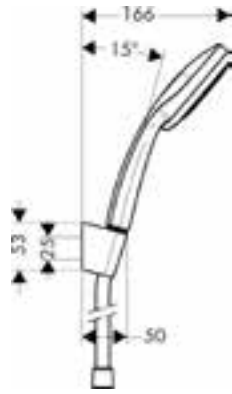

Croma 100 shower holder sets

Croma 100 Shower holder set Multi with shower hose 125 cm

finish

code no.

Chrome

27593000

- consists of: hand shower, shower holder, shower hose
- shower head size: 100 mm
- spray type: MonoRain, Massage spray, Rain
- spray type adjustment by turning spray disc
- maximum flow rate at 3 bar: 19 l/min
- pivot connector prevent hose from tangling
- wall supports of plastic

Consisting of:

- **Croma 100** Hand shower Multi (# 28536XXX)
- Shower holder Porter S (# 28331XXX)
- **Isiflex** Shower hose 125 cm (# 28272XXX)

Alternative sizes:

- **Croma 100** Shower holder set Multi with shower hose 160 cm

Chrome

27595000