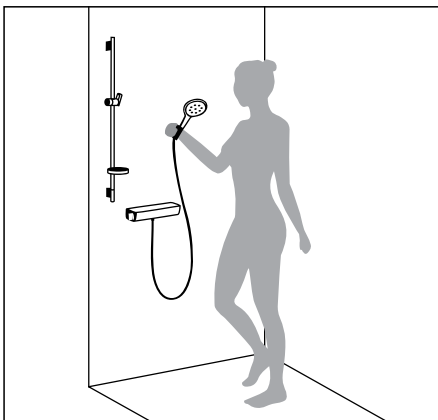

Hand shower or shower set

The basic solution is easy to install and gives you an indulgent shower experience.

Overhead shower

For shower rain with the ability to move freely. The variants with extra large spray discs deliver extra comfort.