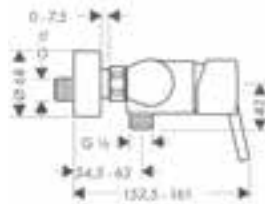

Shower

Single lever shower mixer for exposed installation

- 1 function
- connection type: s-shaped connections
- centre distance: 150 ± 12 mm
- flow rate of hand shower at 3 bar: 16 l/min
- ceramic cartridge
- min. operating pressure: 1 bar
- max. operating pressure: 10 bar
- temperature limitation adjustable
- non-return valve
- with silencer
- hose connection DN15
- connection dimension: DN15

Chrome

32620000