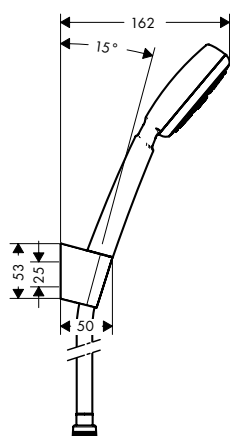

Crometta 100 Shower holder set 1jet with shower hose 125 cm

White/Chrome

26664400

- consists of: hand shower, shower holder, shower hose
- shower head size: 100 mm
- spray type: Rain
- maximum flow rate at 3 bar: 16 l/min
- without pivot joints
- wall supports of plastic

Consisting of:

- **Crometta 100** Hand shower 1jet (# 26825400)
- Shower holder Porter S (# 28331XXX)
- **Metaflex** Shower hose 125 cm (# 28262000)

Alternative sizes:

- **Crometta 100** Shower holder set 1jet with shower hose 160 cm

White/Chrome

26665400