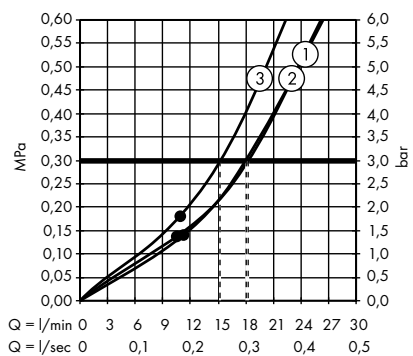

1. Mono
2. Rain
3. RainStream

Rainmaker Select Overhead shower 460
3jet EcoSmart 9 l/min with shower arm
24017400