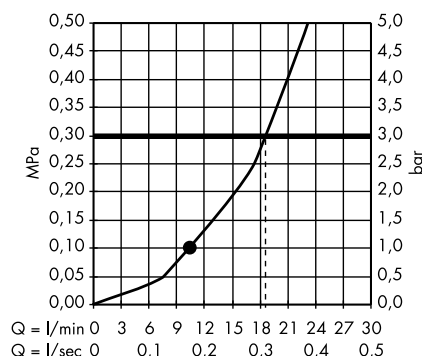

Croma Overhead shower 220 1jet
26464000