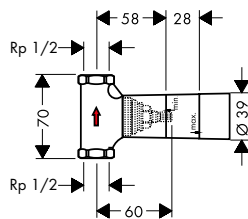

Basic set 52 l/ min for shut-off valve for concealed installation spindle

15973180

- connection type: DN15
- suitable for all shut-off valves finish sets
- flow rate: 52 l/ min
- connection dimension: DN15

Alternative products:

- Basic set 40 l/ min for shut-off valve for concealed installation ceramic
- Basic set 130 l/ min for shut-off valve for concealed installation spindle

15974180

15970180

Optional parts:

- Extension set 2.5 cm

96370000