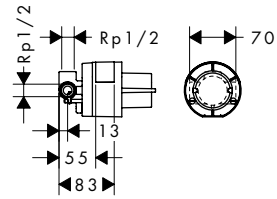

Basic set for single lever shower
mixer for concealed installation

· ceramic cartridge
· connection dimension: DN15

13620180