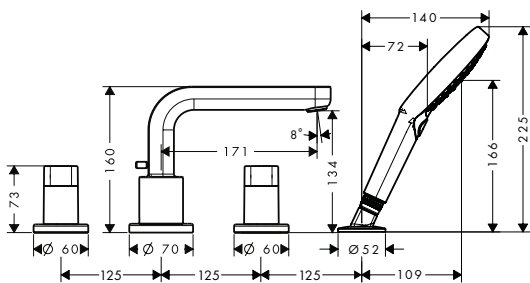

4-hole rim mounted bath mixer

Chrome

31443000

- consists of: 4-hole rim mounted bath mixer, hand shower, shower holder
- connection type: basic set
- maximum pull-out length of hand shower: 1.60 m
- flow rate at 3 bar: 22 l/min
- ceramic valves hot/ cold 90°
- min. operating pressure: 1 bar
- max. operating pressure: 10 bar
- non-return valve
- connection dimension: DN15
- with integrated safety combination EN1717