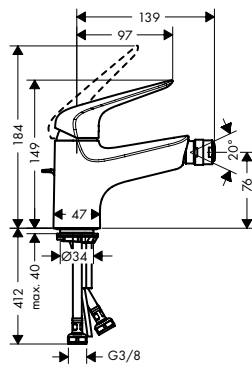

Bidet

Single lever bidet mixer 70
with pop-up waste set

finish

Chrome

code no.

71142000

- consists of: single lever bidet mixer, waste set
- projection 139 mm
- aerator with ball pivot
- normal spray
- flow rate at 3 bar: 7.2 l/min
- ceramic cartridge
- temperature limitation adjustable
- suitable for continuous flow water heaters
- material waste set: metal
- connection dimension: DN15