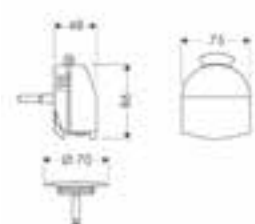

Exafill Finish set bath filler, waste and overflow set plus

- consists of: cover, security plug
- TÜV certified
- suitable for standard and special bath tubs, bath tubs with recessed overflow opening
- triple aerator
- jet former can be adjusted by 20°
- flow rate 38 l/min

Required parts:

- **Exafill** Basic set bath filler, waste and overflow set for standard bath tubs
- **Exafill** Basic set bath filler, waste and overflow set for special bath tubs

Optional parts:

- Flexible connection tube 80 cm

Chrome

58128000