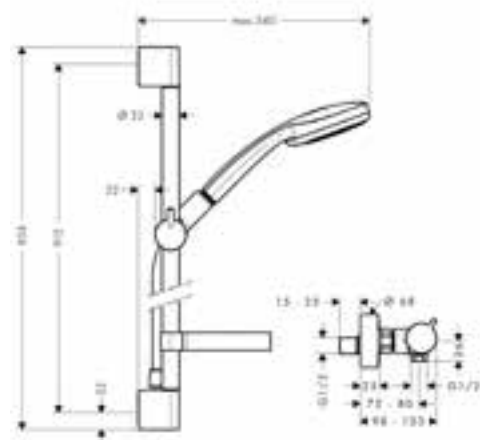

Croma 100 shower sets with thermostatic mixer for exposed installation

Croma 100 Shower system for exposed installation Vario with Ecostat Comfort thermostat and shower bar 90 cm

Chrome

27035000

- consists of: hand shower, shower thermostat, shower bar, slider, soap dish, shower hose
- spray type overhead shower: normal spray, Rain, Massage spray, Shampoo spray
- spray type adjustment by turning spray disc
- pivot connector prevent hose from tangling
- 90° position adjustable slider, pivots left and right, up and down
- maximum flow rate at 3 bar: 18 l/min

Consisting of:

- **Croma 100** Shower set Vario with shower bar 90 cm and soap dish (# 27771000)
- **Ecostat** Shower thermostat Comfort for exposed installation (# 13116XXX)

Alternative sizes:

- **Croma 100** Shower system for exposed installation Vario with Ecostat Comfort thermostat and shower bar 65 cm

Chrome

27034000

Water saving EcoSmart version:

- **Croma 100** Shower system for exposed installation Vario EcoSmart 9 l/min with Ecostat Comfort thermostat and shower bar 90 cm

Chrome

27033000

Optional parts:

- Wall bar spacer

Chrome

97450000