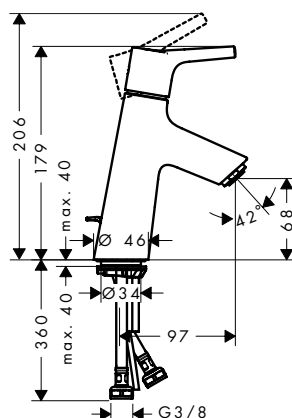

Single lever basin mixer 80
CoolStart with pop-up waste set

- consists of: single lever basin mixer, waste set
- ComfortZone 80
- projection 97 mm
- normal spray
- flow rate at 3 bar: 5 l/min
- ceramic cartridge
- temperature limitation adjustable
- suitable for continuous flow water heaters
- pop-up waste set G 1¼
- material waste set: metal
- connection type: G ¾ connections
- connection dimension: DN15
- cold water in middle position

Chrome

72013000

Alternative products:

- Single lever basin mixer 80 CoolStart without waste set

Chrome

72014000