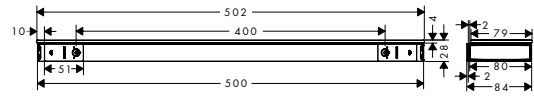

Accessories

Rainfinity