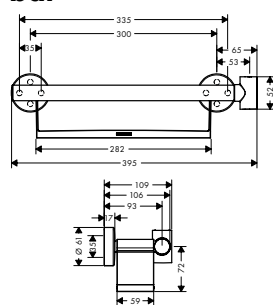

Alternative sizes:

- Shower bar Comfort 65 cm Chrome 26401000

Optional parts:

- Grab handle Comfort with shelf and shower holder White/Chrome 26328400
- Foot support Comfort Chrome 26329000

Unica Comfort grab bar