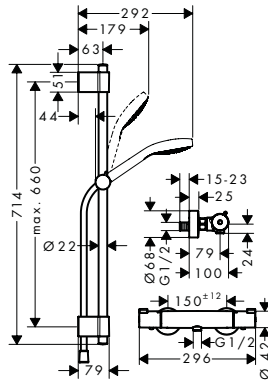

finish

code no.

Croma Select S Shower system for exposed installation Vario with Ecostat 1001 CL thermostat and shower bar 72 cm

White/Chrome

27833400

- consists of: hand shower, shower thermostat, shower bar, slider, shower hose
- spray type overhead shower: Rain, IntenseRain, TurboRain
- convenient diversion via Select button
- pivot connector prevent hose from tangling
- 90° position adjustable slider, pivots left and right, up and down
- maximum flow rate at 3 bar: 9 l/min
- variable drilling hole distance: 400 - 660 mm
- wall supports of plastic

Consisting of:

- **Ecostat** Shower thermostat 1001 CL for exposed installation (# 13211000)
- **Croma Select S** Hand shower Vario (# 26802400)
- **Unica** Shower bar Varia 72 cm (# 27355000)
- **Comfortflex** Shower hose 160 cm (# 28168000)