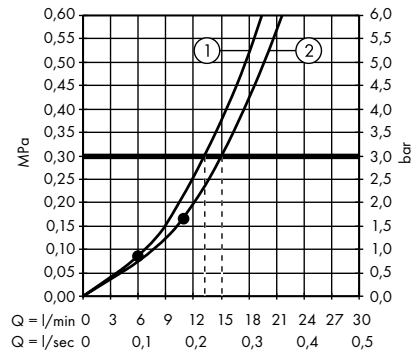

Crometta E Showerpipe 240 1jet with single lever mixer
27284000

1. Hand shower
2. Overhead shower