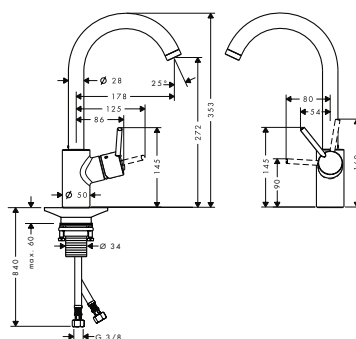

Talis M52 Single lever kitchen mixer 270, 1 jet

Chrome

14870000

- ComfortZone 270
- swivel range adjustable in 3 steps 110°, 150° or 360°
- normal spray
- connection dimension: DN15
- maximum flow rate at 3 bar: 10 l/min
- ceramic cartridge
- connection type: G 3/8 connections
- suitable for continuous flow water heaters