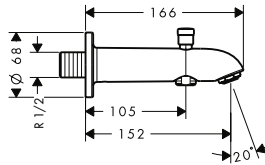

Bath spout 15.2 cm with diverter valve

- connection type: G 1/2
- with automatic resetting
- with escutcheon
- with integrated safety combination EN1717
- projection 152 mm
- wall-mounted
- flow rate: 25 l/min
- connection dimension: DN15
- intrinsically safe against backflow

Chrome

13423000

Alternative sizes:

- Bath spout 22.8 cm with diverter valve

Chrome

13424000