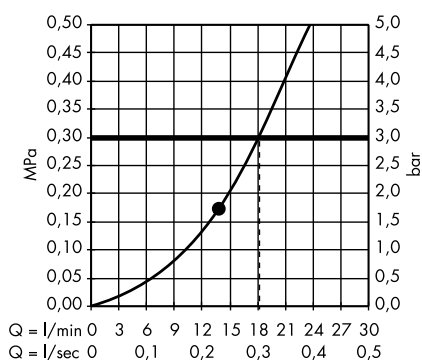

Raindance S Overhead shower 300 l jet
with shower arm 46 cm
27492000