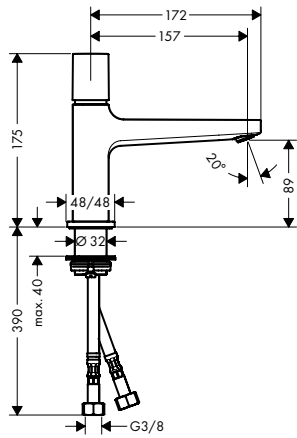

Basin

finish

code no.

Basin mixer 100 Select with push-open waste set

- consists of: Basin mixer, waste set
- ComfortZone 100
- projection 157 mm
- normal spray
- flow rate at 3 bar: 5 l/min
- Select cartridge with temperature control
- temperature limitation adjustable
- suitable for continuous flow water heaters
- push-open waste set G 1 1/4
- material waste set: metal
- connection type: G 3/8 connections
- connection dimension: DN15

Chrome

32570000