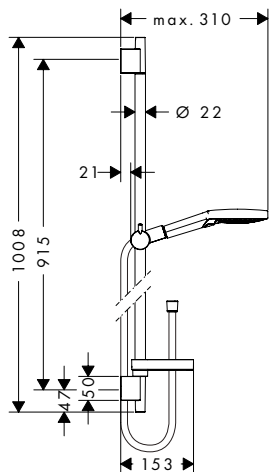

Raindance Select S Shower set 120 3jet with shower bar 90 cm and soap dish

- consists of: hand shower, shower bar, shower hose, slider, soap dish
- shower head size: 125 mm
- spray type: Rain, RainAir, Whirl
- convenient diversion via Select button
- pivot connector prevent hose from tangling
- 90° position adjustable slider, pivots left and right, up and down
- maximum flow rate at 3 bar: 15 l/min
- wall supports of plastic

Consisting of:

- **Raindance Select S** Hand shower 120 3jet (# 26530XXX)
- **Unica** Shower bar S Puro 90 cm with shower hose (# 28631XXX)
- **Casetta** Soap dish S Puro (# 28679000)

Alternative sizes:

- **Raindance Select S** Shower set 120 3jet with shower bar 65 cm and soap dish

Water saving EcoSmart version:

- **Raindance Select S** Shower set 120 3jet EcoSmart 9 l/min with shower bar 90 cm and soap dish

Optional parts:

- Wall bar spacer

finish

code no.

Chrome 26631000
White/Chrome 26631400

Chrome 26630000
White/Chrome 26630400

Chrome 26633000
White/Chrome 26633400

Chrome 97450000