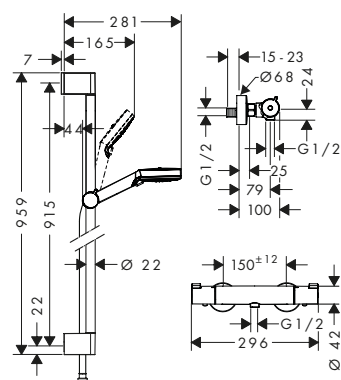

Crometta shower sets with thermostatic mixer for exposed installation

Crometta Shower system for exposed installation Vario with Ecostat 1001 CL thermostat and shower bar 90 cm

White/Chrome

27813400

- consists of: hand shower, shower thermostat, shower bar, slider, shower hose
- spray type overhead shower: Rain, IntenseRain
- spray type adjustment by turning spray disc
- pivot connector prevent hose from tangling
- 90° position adjustable slider, pivots left and right, up and down
- maximum flow rate at 3 bar: 14 l/min

Consisting of:

- **Crometta** Shower set Vario with shower bar 90 cm (# 26536400)
- **Ecostat** Shower thermostat 1001 CL for exposed installation (# 13211000)

Alternative sizes:

- **Crometta** Shower system for exposed installation Vario with Ecostat 1001 CL thermostat and shower bar 65 cm

White/Chrome

27812400

Measurements within scale drawings are in mm.