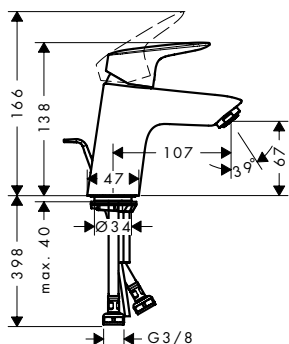

LowFlow - Logis

Single lever basin mixer 70
LowFlow with pop-up waste set

Chrome

71078000

- consists of: single lever basin mixer, waste set
- ComfortZone 70
- projection 107 mm
- normal spray
- flow rate at 3 bar: 3.5 l/ min
- ceramic cartridge
- temperature limitation adjustable
- suitable for continuous flow water heaters
- pop-up waste set G 1¼
- material waste set: synthetic
- connection type: G ¾ connections
- connection dimension: DN15

Alternative products:

- Single lever basin mixer 70 without waste set Chrome 71071000
- Single lever basin mixer 70 with push-open waste set Chrome 71077000
- Single lever basin mixer 70 with 2 flow rates without waste set Chrome 71076000
- Single lever basin mixer 70 with metal pop-up waste set Chrome 71170000