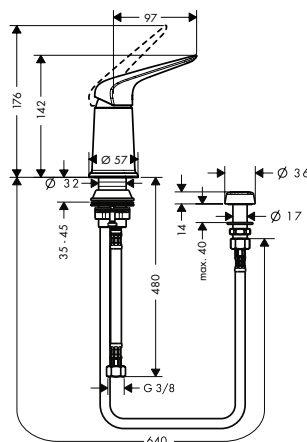

Bidet set with vertical spray

Chrome

71145000

- consists of: Bidet mixer, vertical spray
- ceramic cartridge
- vertical spray and diverter
- integrated non-return valve
- efficient from 0.05 MPa onwards
- connection dimension: DN15