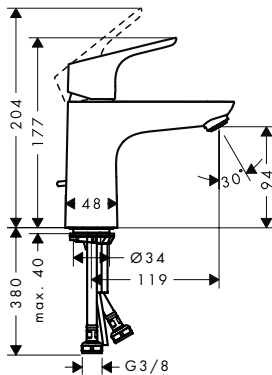

Single lever basin mixer 100
LowFlow with pop-up waste set

- consists of: single lever basin mixer, waste set
- ComfortZone 100
- projection 119 mm
- normal spray
- flow rate at 3 bar: 3.5 l/ min
- ceramic cartridge
- temperature limitation adjustable
- suitable for continuous flow water heaters
- pop-up waste set G 1 1/4
- material waste set: metal
- connection type: G 3/8 connections
- connection dimension: DN15

Chrome

31603000

Alternative products:

- Single lever basin mixer 100 LowFlow without waste set

Chrome

31513000