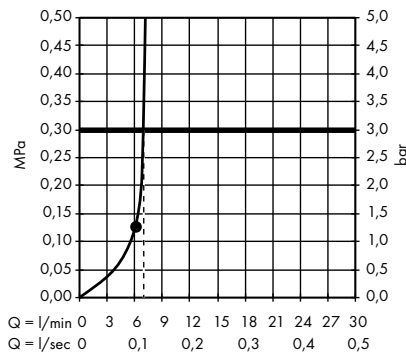

Croma Select E Hand shower 1jet
EcoSmart 7 l/min
26816400