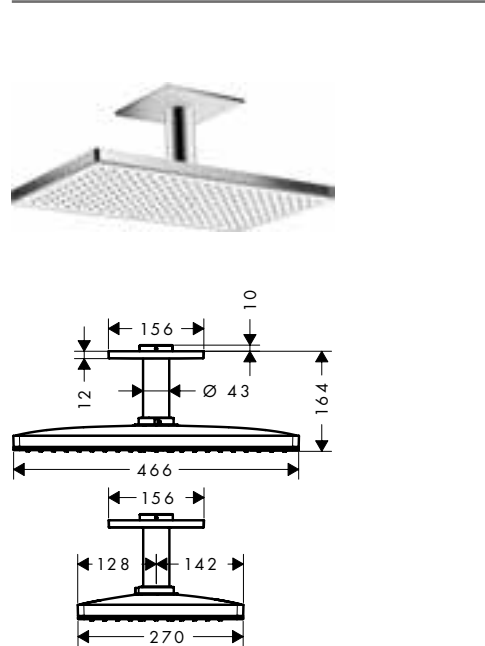

Rainmaker Select Overhead shower 460 1jet with ceiling connector

White/Chrome	24002400
Black/Chrome	24002600

- consists of: overhead shower, ceiling connector
- spray type: Rain
- shower head size: 466 x 270 mm
- flow rate Rain spray (at 3 bar): 21 l/min
- easy cleanable glass spray disc
- material spray disc: safety glass
- spray disc removable for cleaning
- overhead shower removable for cleaning
- brass ceiling connector
- ceiling connection length: 100 mm
- installation: ceiling
- connection dimension: DN15

Water saving EcoSmart version:

- **Rainmaker Select** Overhead shower 460 1jet EcoSmart 9 l/min with ceiling connector

White/Chrome	24012400

Required parts:

- **Rainmaker Select** Basic set for overhead shower with ceiling connector

24010180

Optional parts:

- **ShowerSelect Glass** Thermostat for concealed installation for 2 functions
- **ShowerTablet Select** Thermostat 700 universal for exposed installation for 2 functions

White/Chrome	15738400
Black/Chrome	15738600
Chrome	13184000
White/Chrome	13184400