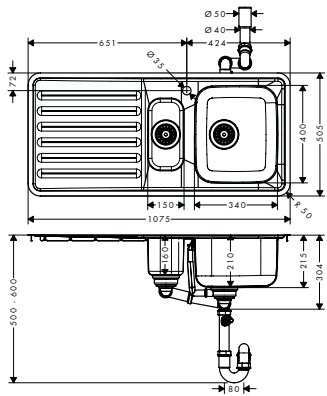

**S4111-F540 Built-in sink
340/150/400 with drainboard**

Stainless Steel 43342800

- cut-out dimensions: 1055 x 485 mm
- Manual waste set included
- material: stainless steel
- number of bowls: 1 main bowl and 1 additional bowl
- with drainage
- tap hole for drilling is predefined (see scale drawing)
- orientation: reversible
- sink depth: 210 mm
- depth half sink: 160 mm
- cabinet size: 60 cm
- type of installation: flat on the countertop (self-rimming) or flush-mount installation
- position overflow: on the side of the bowl under drainboard
- tap ledge reinforcing for a tight and stable seating of the kitchen mixer
- corner radius: 70 mm