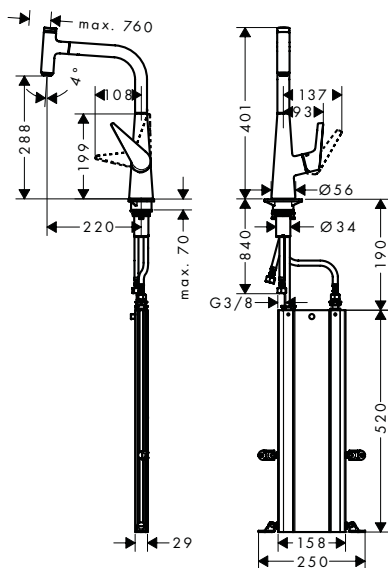

Alternative products:

- **Talis Select M51** Single lever kitchen mixer 300, pull-out spray, 2jet, sBox

Chrome 73867000
Stainless Steel Finish 73867800