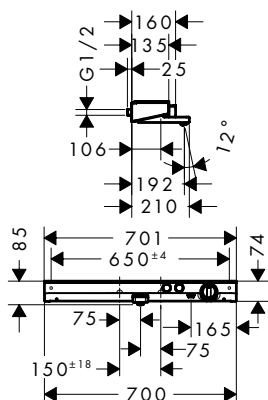

finish

code no.

ShowerTablet Select Bath thermostat 700 for exposed installation

- projection 192 mm
- 2 functions
- simultaneous utilization by 2 outlets
- centre distance: 150 ± 18 mm
- CoolContact thermostat: Prevents the housing from heating up, making showering even safer
- flow rate for bath spout at 3 bar: 20 l/min
- flow rate of hand shower at 3 bar: 15 l/min
- Select valve, thermostat cartridge
- min. operating pressure: 1 bar
- max. operating pressure: 10 bar
- safety lock at 40° C
- temperature limitation adjustable
- with isolated water conduction
- non-return valve
- with silencer
- material handles: metal
- shelf made of safety glass
- surface of the shelf at color variant -000 = mirror glass, at color variant -400 = white glass
- connection type: G 1/2
- connection dimension: DN15
- dirt filter included
- Thermostat is delivered with buttons hand shower and bath tub

Chrome
White/Chrome

13183000
13183400