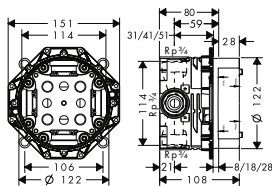

Basic set iBox universal

01800180

- suitable for all shower, bath tub and thermostat finish sets for concealed installation
- connection thread
- Rp 3/4
- rotationally-symmetric installation
- sound-decoupled installation
- connection dimension: DN20

Alternative products:

- Basic set iBox universal with shut-off unit

01850180

Optional parts:

- Extension iBox universal basic set 2.5 cm
- Fastening rail set for iBox universal
- Assembly aid for iBox universal

13595000

96615000

93500000