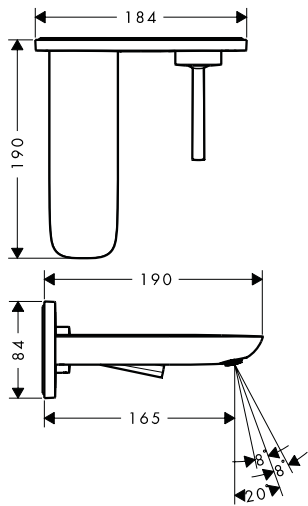

Single lever basin mixer
for concealed installation
wall-mounted with spout
16.5 cm

- consists of: single lever basin mixer for concealed installation wall-mounted, waste set
- projection 165 mm
- laminar spray
- swiveling spray former
- flow rate at 3 bar: 5 l/min
- joystick ceramic cartridge
- suitable for continuous flow water heaters
- non-closing waste set
- material waste set: metal
- connection type: basic set
- connection dimension: DN15
- handle can be positioned on the right or left

Chrome
White/Chrome

15084000
15084400

Alternative sizes:

- Single lever basin mixer for concealed installation wall-mounted with spout 22.5 cm

Chrome
White/Chrome

15085000
15085400