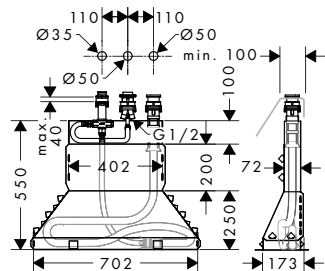

finish

code no.

Single lever bath and shower mixer Monotrou

Chrome

71312000

- projection 145 mm
- connection type: G 3/8 connections
- spray type mixer: normal spray
- flow rate at 3 bar: 20 l/min
- ceramic cartridge
- temperature limitation adjustable
- diverter with automatic resetting
- suitable for continuous flow water heaters
- connection dimension: DN15

Alternative products:

- Single lever bath and shower mixer Monotrou with 2 flow rates

Chrome

71315000

3-hole rim mounted single lever bath mixer with Secuflex

Chrome

71310000

- consists of: 3-hole rim mounted single lever bath mixer, hand shower, shower holder
- projection 111 mm
- connection type: basic set
- spray type mixer: normal spray
- spray type hand shower: Rain
- maximum pull-out length of hand shower: 1.10 m
- flow rate at 3 bar: 22 l/min
- ceramic cartridge
- temperature limitation adjustable
- non-return valve
- connection dimension: DN15

Consisting of:

- Hand shower 1jet (# 28580000)

Required parts:

- Basic set for 3-hole rim mounted single lever bath mixer

13437180

Basic set for 3-hole rim mounted single lever bath mixer

13437180

- consists of: basic set, shower hose, Secubox
- maximum pull-out length of hand shower: 1.10 m
- connection thread: G 1/2
- connection dimension: DN15

Optional parts:

- Secuflex insert extension

98806000