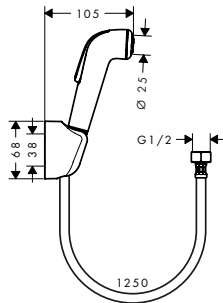

Bidette hand shower 1 jet with shower holder and pressure resistant shower hose 125 cm

finish

White/Chrome

code no.

32127000

- consists of: bidette hand shower, shower holder, chrome-colored shower hose
- maximum flow rate at 3 bar: 6 l/ min
- with non-return valve
- additional comment: surface shower hose chrome

Consisting of:

- Shower holder (# 28321000)

Alternative sizes:

- Bidette hand shower 1 jet with shower holder and pressure resistant shower hose 160 cm

White/Chrome

32122000