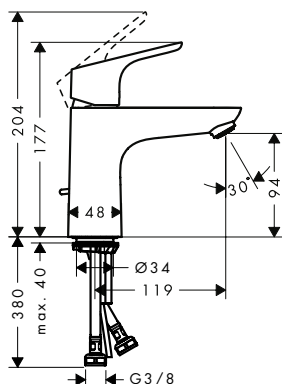

CoolStart - Focus

Single lever basin mixer 100
CoolStart with pop-up waste set

- consists of: single lever basin mixer, waste set
- ComfortZone 100
- projection 119 mm
- normal spray
- flow rate at 3 bar: 5 l/min
- ceramic cartridge
- temperature limitation adjustable
- suitable for continuous flow water heaters
- pop-up waste set G 1¼
- material waste set: metal
- connection type: G ¾ connections
- connection dimension: DN15
- cold water in middle position

Chrome

31621000

Alternative products:

- Single lever basin mixer 100 CoolStart without waste set

Chrome

31509000