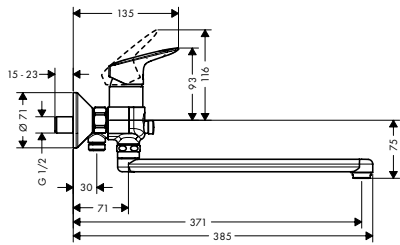

finish

code no.

Single lever bath mixer with long spout

Chrome

71402000

- projection 300 mm
- connection type: s-shaped connections
- centre distance: 150 ± 12 mm
- spray type mixer: normal spray
- flow rate at 3 bar: 22 l/min
- ceramic cartridge
- temperature limitation adjustable
- diverter with automatic resetting
- suitable for continuous flow water heaters
- connection dimension: DN15