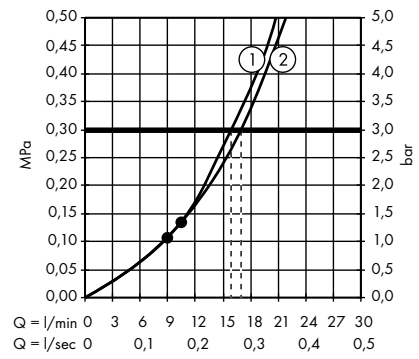

· **Croma Select E** Overhead shower 180 2jet # 26524000, 26524400

1. IntenseRain
2. Rain