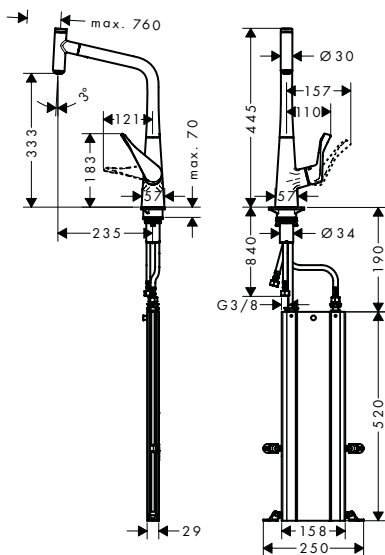

Alternative products:

- **Metris Select M71** Single lever kitchen mixer 320, Eco, pull-out spout, 1 jet, sBox
- **Metris Select M71** Single lever kitchen mixer 320, pull-out spray, 2jet, sBox

Chrome 73807000

Chrome 73816000
Stainless Steel Finish 73816800

Metris Select M71 Single lever kitchen mixer 240, pull-out spray, 2jet

Chrome 73822000
Stainless Steel Finish 73822800

- ComfortZone 240
- l-spout
- swivel range adjustable in 2 steps to 110° or 150°
- laminar spray and shower spray
- lockable shower spray, spray returns through pressing spray diverter and spray returns automatically through handle closing
- Select button for a comfortable start/stop of the water flow
- MagFit magnetic shower support
- quick connect hose
- connection dimension: DN15
- maximum flow rate at 3 bar: 7.3 l/ min
- ceramic cartridge
- connection type: G 3/8 connections
- integrated non-return valve
- suitable for continuous flow water heaters

Alternative products:

- **Metris Select M71** Single lever kitchen mixer 240, pull-out spout, 1 jet

Chrome 14857000
Stainless Steel Finish 14857800