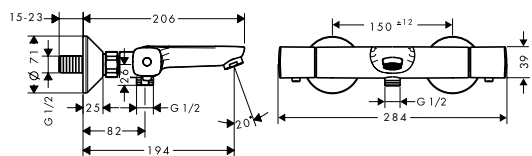

Ecostat Bath thermostat
universal for exposed installation

Chrome

13123000

- projection 194 mm
- 2 functions
- centre distance: 150 ± 12 mm
- flow rate for bath spout at 3 bar: 20 l/min
- flow rate of hand shower at 3 bar: 16 l/min
- thermostat cartridge, shut-off/ diverter valve
- min. operating pressure: 1 bar
- max. operating pressure: 10 bar
- safety lock at 40° C
- temperature limitation adjustable
- non-return valve
- with silencer
- connection type: s-shaped connections
- connection dimension: DN15
- dirt filter included