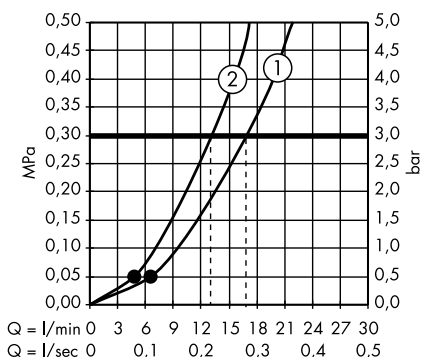

Crometta 85 Hand shower Vario
28562000