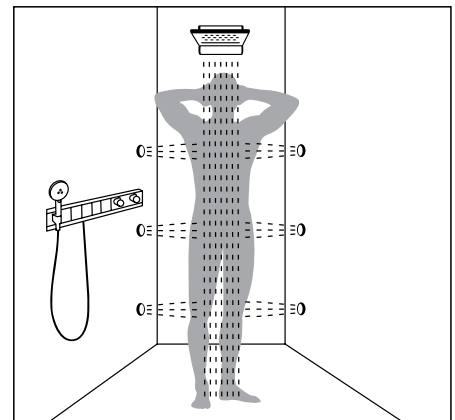

Hand shower or shower set

The basic solution is easy to install and gives you an indulgent shower experience.

Overhead shower

For shower rain with the ability to move freely. The variants with extra large spray discs deliver extra comfort.