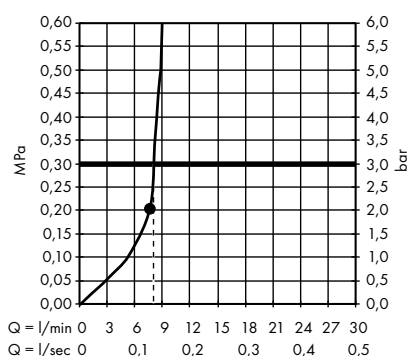

Croma Overhead shower 280 1jet
EcoSmart 9 l/min
26221000, 26221140, 26221340,
26221670, 26221700, 26221990