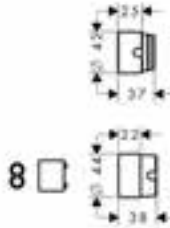

finish

code no.

Basic set for single lever basin mixer for concealed installation wall-mounted

13622180

- variable positioning of the mixer system, can be left or right of the spout
- connection dimension: DN15

Optional parts:

- Extension set 2.5 cm

31971000

Extension set 2.5 cm

31971000

- extension length: 25 mm

Bidet

Single lever bidet mixer with pop-up waste set

Chrome

31280000

- consists of: single lever bidet mixer, waste set
- projection 123 mm
- ball-pivot joint
- laminar spray
- flow rate at 3 bar: 7.2 l/min
- ceramic cartridge
- temperature limitation adjustable
- suitable for continuous flow water heaters
- pop-up waste set G 1 1/4
- material waste set: metal
- connection dimension: DN15

Single lever basin mixer with bidette hand shower and shower hose 160 cm

Chrome

31285000

- consists of: single lever basin mixer, bidette hand shower, shower holder, shower hose, waste set
- ComfortZone 110
- flow rate at 3 bar: 5 l/min
- ceramic cartridge
- temperature limitation adjustable
- suitable for continuous flow water heaters
- push-open waste set G 1 1/4
- material waste set: metal
- connection type: G 3/8 connections
- connection dimension: DN15