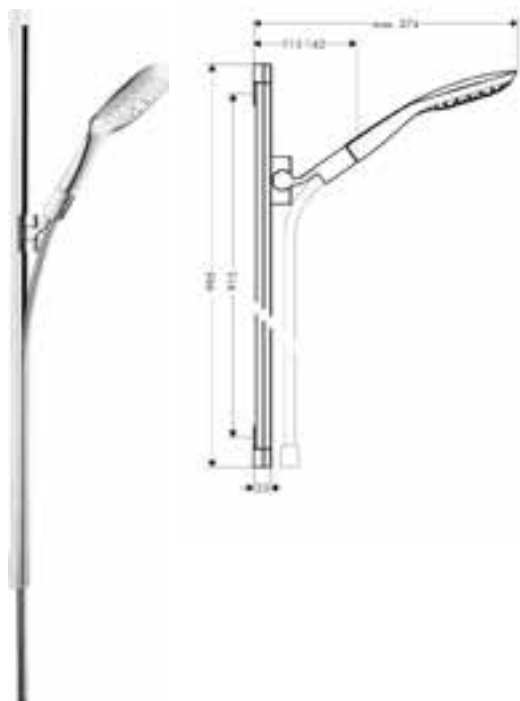

PuraVida shower set

PuraVida Shower set with shower bar 90 cm

- consists of: hand shower, shower bar, shower hose, slider
- shower head size: 150 mm
- spray type: RainAir, CaresseAir, Mix
- convenient diversion via Select button
- pivot connector prevent hose from tangling
- 90° position adjustable slider, pivots left and right, up and down
- maximum flow rate at 3 bar: 16 l/min
- wall supports of plastic

Consisting of:

- **PuraVida** Hand shower 150 3jet (# 28557XXX)
- **Unica** Shower bar PuraVida 90 cm with shower hose (# 27844000)
- **Isiflex** Shower hose 160 cm (# 28276XXX)

Optional parts:

- **Raindance** Corner fitting set
- **Raindance** Wall bar spacer

finish

code no.

Chrome 27853000
White/Chrome 27853400

Chrome 28694000
Chrome 98993000