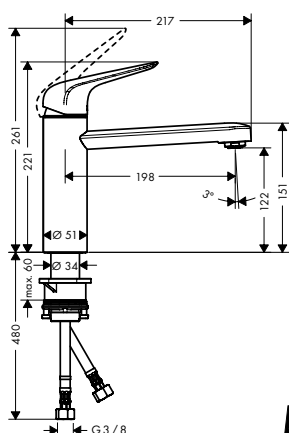

Focus M42 Single lever kitchen mixer 120, 1 jet

Chrome 71806000
Stainless Steel Finish 71806800

- ComfortZone 120
- swivel range 360°
- normal spray
- connection dimension: DN15
- maximum flow rate at 3 bar: 12 l/min
- ceramic cartridge
- connection type: G 3/8 connections
- suitable for continuous flow water heaters

Alternative products:

- **Focus M42** Single lever kitchen mixer 120, CoolStart, EcoSmart, 1 jet Chrome 71805000
- **Focus M42** Single lever kitchen mixer 120, CoolStart, Eco, 1 jet Chrome 71864000
- **Focus M42** Single lever kitchen mixer 120, LowPressure/vented hot water cylinders, 1 jet Chrome 71804000