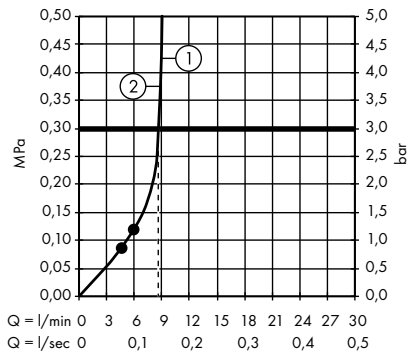

Croma Select S Showerpipe 180 2jet EcoSmart 9 l/min with thermostat
27254400

1. Overhead shower
2. Hand shower