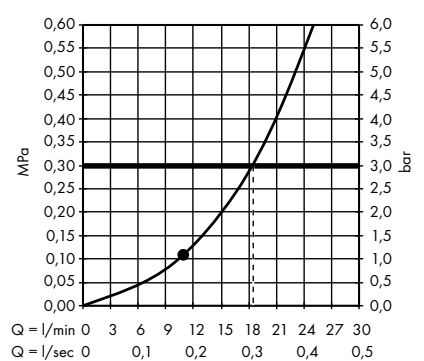

Raindance S Overhead shower 240 l jet
PowderRain with ceiling connector
27620000