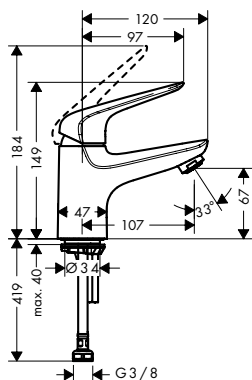

Pillar tap 70 for cold water without waste set

Chrome

71050000

- ComfortZone 70
- projection 107 mm
- normal spray
- flow rate at 3 bar: 5 l/min
- ceramic cartridge
- for cold water connection
- connection type: G ¾ connections
- connection dimension: DN15