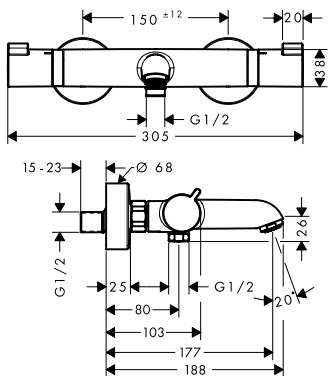

Ecostat Bath thermostat Comfort
for exposed installation

Chrome

13114000

Brushed Bronze

13114140

Brushed Black

13114340

Chrome

Matt Black

13114670

Matt White

13114700

Polished Gold Optic

13114990

- projection 177 mm
- 2 functions
- centre distance: 150 ± 12 mm
- spray type mixer: normal spray
- flow rate for bath spout at 3 bar: 20 l/min
- flow rate of hand shower at 3 bar: 15 l/min
- thermostat cartridge, shut-off/ diverter valve
- min. operating pressure: 1 bar
- max. operating pressure: 10 bar
- safety lock at 40° C
- temperature limitation adjustable
- non-return valve
- with silencer
- material handles: metal
- connection type: s-shaped connections
- connection dimension: DN15
- dirt filter included