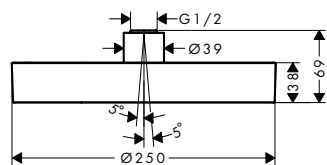

Rainfinity Overhead shower
250 ljet

- spray type: PowderRain
- shower head size: 250 mm
- ball-joint: overhead shower angle (2 x 5°) adjustable
- maximum flow rate at 3 bar: 16.3 l/min
- flow rate PowderRain spray (at 0.3 bar): 1.6 l/min
- spray disc surface: graphite
- material spray disc: aluminium
- overhead shower removable for cleaning
- frame: metal
- installation: ceiling or wall
- connection thread G 1/2
- connection dimension: DN15

finish **code no.**

Chrome	26228000
Brushed Bronze*	26228140
Brushed Black	26228340
Chrome*	
Matt Black*	26228670
Matt White	26228700
Polished Gold	26228990
Optic*	

* available from
January 2021

Alternative sizes:

· Rainfinity Overhead shower 360 ljet	Chrome	26231000
	Brushed Bronze*	26231140
	Brushed Black	26231340
	Chrome*	
	Matt Black*	26231670
	Matt White	26231700
	Polished Gold	26231990
	Optic*	

Water saving EcoSmart version:

· Rainfinity Overhead shower 250 ljet EcoSmart	Chrome	26229000
	Brushed Bronze*	26229140
	Brushed Black	26229340
	Chrome*	
	Matt Black*	26229670
	Matt White	26229700
	Polished Gold	26229990
	Optic*	

Optional parts:

· Shower arm square 38.9 cm	Chrome	27694000
	Brushed Bronze*	27694140
	Brushed Black	27694340
	Chrome*	
	Matt Black*	27694670
	Matt White	27694700
	Polished Gold	27694990
	Optic*	
· Ceiling connector S 10 cm	Chrome	27393000
	Brushed Bronze	27393140
	Brushed Black	27393340
	Chrome	
	Matt Black	27393670
	Matt White	27393700
	Polished Gold Optic	27393990
· Ceiling connector S 30 cm	Chrome	27389000
	Brushed Bronze	27389140
	Brushed Black	27389340
	Chrome	
	Matt Black	27389670
	Matt White	27389700
	Polished Gold Optic	27389990