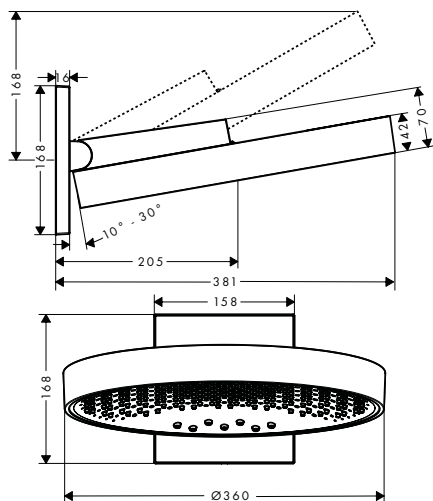

finish

code no.

Rainfinity Overhead shower 360 3jet with wall connector

- consists of: overhead shower, wall connector
- projection 381 mm
- spray type: PowderRain, Intense PowderRain, RainStream
- middle spray disc: 205 mm
- shower head size: 360 mm
- shower arm vertically inclinable by 10-30°
- maximum flow rate at 3 bar: 28.1 l/min
- flow rate RainStream spray (at 3 bar): 16 l/min
- flow rate Intense PowderRain (at 3 bar): 18 l/min
- flow rate PowderRain spray (at 0.3 bar): 20 l/min
- the 3 spray zones must be controlled via 3 valves or a diverter valve with 3 outlets
- spray disc surface: graphite
- material spray disc: aluminium
- overhead shower removable for cleaning
- frame: metal
- installation: wall-mounted - for installation on iBox
- connection dimension: DN15

Chrome	26234000
Brushed Bronze*	26234140
Brushed Black	26234340
Chrome*	
Matt Black*	26234670
Matt White	26234700
Polished Gold	26234990
Optic*	

* available from
January 2021

Alternative sizes:

- Rainfinity Overhead shower 250 3jet with wall connector

Chrome	26232000
Matt White	26232700

Required parts:

- Basic set iBox universal

01800180