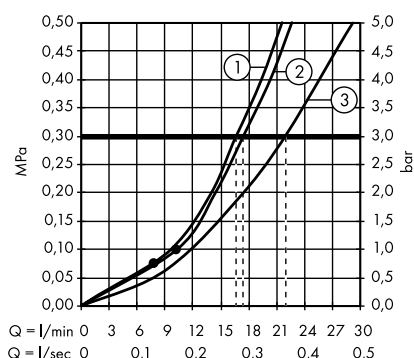

Croma Showerpipe 220 1jet with bath thermostat
27223000

1. Overhead shower
2. Hand shower
3. Bath spout