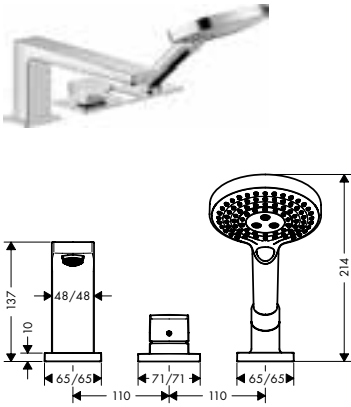

finish

code no.