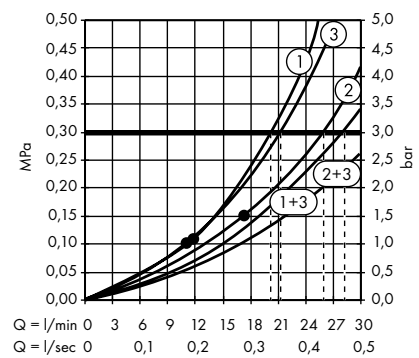

· **Raindance Rainmaker** Overhead shower 680/460 3jet with lighting # 28418000

1. RainAir
2. RainAir XXL
3. WhirlAir