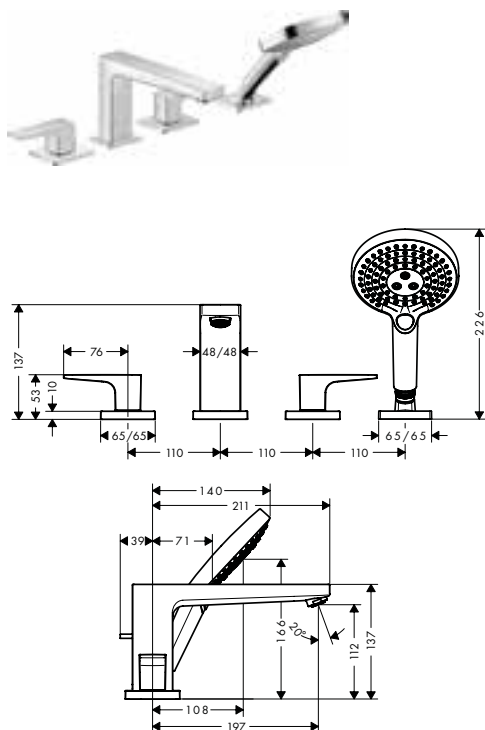

finish

code no.

4-hole rim mounted bath mixer with loop handles and Secuflex

Chrome

74552000

- consists of: 4-hole rim mounted bath mixer, hand shower, shower holder
- projection 197 mm
- connection type: basic set
- spray type mixer: normal spray
- spray type hand shower: Rain, RainAir, Whirl
- maximum pull-out length of hand shower: 1.10 m
- flow rate at 3 bar: 22 l/min
- ceramic valves hot/ cold 90°
- min. operating pressure: 1 bar
- max. operating pressure: 10 bar
- connection dimension: DN15

Consisting of:

- Hand shower 120 3jet (# 26530XXX)

Required parts:

- Basic set for 4-hole rim mounted bath mixer

13444180

Basic set for 4-hole rim mounted bath mixer

13444180

- consists of: basic set, shower hose, Secubox
- maximum pull-out length of hand shower: 1.10 m
- connection dimension: DN15

Optional parts:

- Secuflex insert extension

98806000

4-hole rim mounted bath mixer with lever handles

Chrome

32553000

- consists of: 4-hole rim mounted bath mixer, hand shower, shower holder
- projection 197 mm
- connection type: basic set
- spray type mixer: normal spray
- spray type hand shower: Rain, RainAir, Whirl
- maximum pull-out length of hand shower: 1.60 m
- flow rate at 3 bar: 22 l/min
- ceramic valves hot/ cold 90°
- min. operating pressure: 1 bar
- max. operating pressure: 10 bar
- connection dimension: DN15

Consisting of:

- Hand shower 120 3jet (# 26530XXX)

Required parts:

- Basic set for 4-hole rim mounted bath mixer

13244180