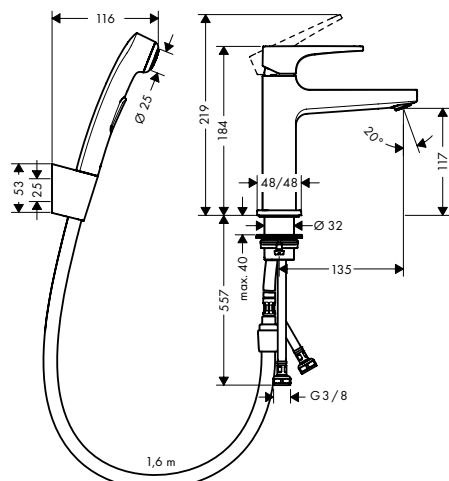

Chrome	32522000
--------	----------

finish

code no.

Single lever basin mixer with loop handle with bidette hand shower and shower hose 160 cm

Chrome

74522000

- consists of: single lever basin mixer, bidette hand shower, shower holder, shower hose, waste set
- ComfortZone 110
- projection 135 mm
- flow rate at 3 bar: 5 l/min
- ceramic cartridge
- temperature limitation adjustable
- suitable for continuous flow water heaters
- push-open waste set G 1 1/4
- material waste set: metal
- connection type: G 3/8 connections
- connection dimension: DN15