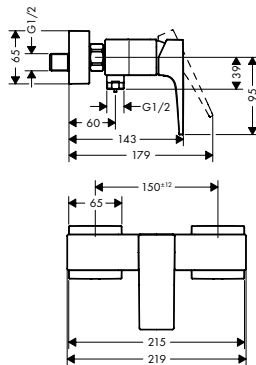

Single lever shower mixer for exposed installation with lever handle

Chrome

32560000

Brushed Bronze

32560140

Brushed Black

32560340

Chrome

Matt Black

32560670

Matt White

32560700

Polished Gold Optic

32560990

- connection type: s-shaped connections
- centre distance: 150 ± 12 mm
- flow rate at 3 bar: 22 l/min
- ceramic cartridge
- min. operating pressure: 1 bar
- max. operating pressure: 10 bar
- temperature limitation adjustable
- non-return valve
- with silencer
- hose connection DN15
- connection dimension: DN15