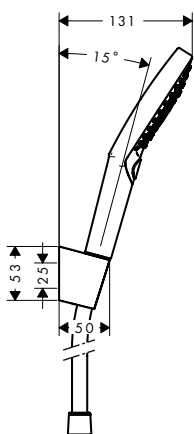

Raindance Select S Shower holder set 120 3jet with shower hose 160 cm

finish Chrome White/Chrome **code no.** 26721000 26721400

- consists of: hand shower, shower holder, shower hose
- shower head size: 125 mm
- spray type: RainAir, Rain, Whirl
- convenient diversion via Select button
- maximum flow rate at 3 bar: 15 l/min
- pivot connector prevent hose from tangling
- wall supports of plastic

1. **Consisting of:**
2. **Raindance Select S** Hand shower 120 3jet (# 26530XXX)
   - Shower holder Porter S (# 28331XXX)
   - **Isiflex** Shower hose 160 cm (# 28276XXX)

Alternative sizes:
· **Raindance Select S** Shower holder set 120 3jet with shower hose 125 cm Chrome 26701000 White/Chrome 26701400