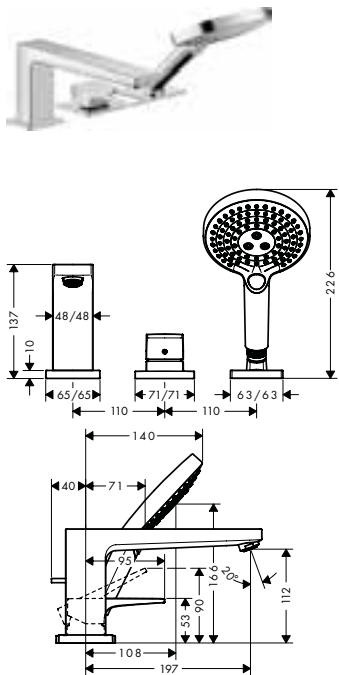

finish

code no.

3-hole rim mounted single lever bath mixer with loop handle

Chrome

74551000

- consists of: 3-hole rim mounted single lever bath mixer, hand shower, shower holder, shower hose
- projection 197 mm
- connection type: basic set
- spray type mixer: normal spray
- spray type hand shower: Rain, RainAir, Whirl
- maximum pull-out length of hand shower: 1.60 m
- flow rate at 3 bar: 22 l/min
- ceramic cartridge
- min. operating pressure: 1 bar
- max. operating pressure: 10 bar
- temperature limitation adjustable
- connection dimension: DN15

Consisting of:

- Hand shower 120 3jet (# 26530XXX)

Required parts:

- Basic set for 3-hole rim mounted single lever bath mixer

13439180