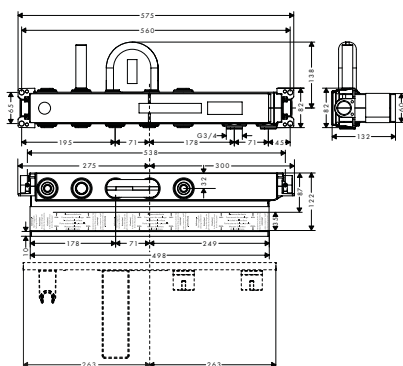

RainSelect Thermostat
for concealed installation
for 2 functions bath tub

finish	code no.
Chrome	15359000
White/Chrome	15359400
Black/Chrome	15359600

- consists of: Thermostat, shower holder
- depending on volume flow and installation situation approx. 50% flow rate reduction and integrated shut off function
- 2 functions
- simultaneous use of several outlets
- Select push-button on/off control for 2 outlets
- thermostat cartridge, Select valve
- min. operating pressure: 1 bar
- max. operating pressure: 10 bar
- safety lock at 40° C
- temperature limitation adjustable
- non-return valve
- hose nut: for shower hoses with conical or cylindrical nut on both sides
- connection type: basic set
- Thermostat is delivered with buttons hand shower and bath tub

Required parts:

- **RainSelect Basic set for 2 functions bath tub** 15314180

RainSelect Basic set
for 2 functions bath tub

15314180

- suitable for all shower, bath tub and thermostat finish sets for concealed installation
- connection thread
- Rp 3/4
- installation depth: 87 - 122 mm
- sound-decoupled installation
- connection dimension: DN15/DN20

ShowerSelect glass thermostatic mixers
for concealed installation

ShowerSelect Glass
Thermostat for concealed installation for 1 function

White/Chrome	15737400
Black/Chrome	15737600

- 1 function
- Select push-button on/off control for 1 outlet
- flow rate hand shower connection at 3 bar: 26 l/ min
- thermostat cartridge, Select valve
- min. operating pressure: 1 bar
- max. operating pressure: 10 bar
- safety lock at 40° C
- temperature limitation adjustable
- connection type: basic set
- Thermostat is delivered with button On/ Off

Required parts:

- Basic set iBox universal 01800180

Optional parts: