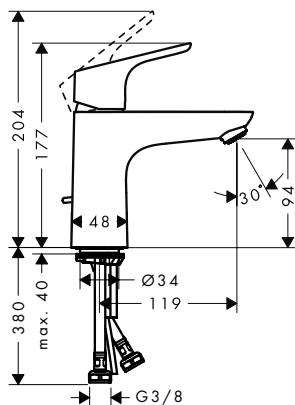

Single lever basin mixer 100 with pop-up waste set

Chrome

31607000

- consists of: single lever basin mixer, waste set
- ComfortZone 100
- projection 119 mm
- normal spray
- flow rate at 3 bar: 5 l/min
- ceramic cartridge
- temperature limitation adjustable
- suitable for continuous flow water heaters
- pop-up waste set G 1¼
- material waste set: metal
- connection type: G ¾ connections
- connection dimension: DN15

Alternative products:

- Single lever basin mixer 100 without waste set
- Single lever basin mixer 100 LowFlow with pop-up waste set
- Single lever basin mixer 100 LowFlow without waste set

Chrome

31517000

Chrome

31603000

Chrome

31513000