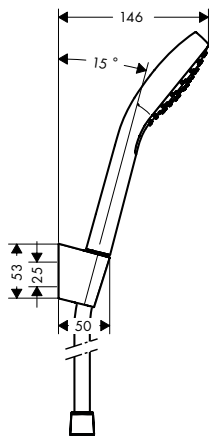

finish

code no.

Croma Select E Shower holder set 1jet with shower hose
125 cm

White/Chrome

26424400

- consists of: hand shower, shower holder, shower hose
- shower head size: 110 mm
- spray type: Rain
- maximum flow rate at 3 bar: 16 l/min
- pivot connector prevent hose from tangling
- wall supports of plastic

Consisting of:

- **Croma Select E** Hand shower 1jet (# 26814400)
- Shower holder Porter S (# 28331XXX)
- **Isiflex** Shower hose 125 cm (# 28272XXX)

Alternative sizes:

- **Croma Select E** Shower holder set 1jet with shower hose 160 cm

White/Chrome

26412400