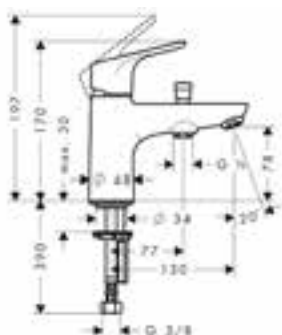

	<p>Alternative sizes:</p> <ul style="list-style-type: none"> · Bath spout 22.8 cm with diverter valve 	Chrome	13424000	
--	---	--------	----------	--

finish

code no.

Single lever bath and shower mixer Monotrou