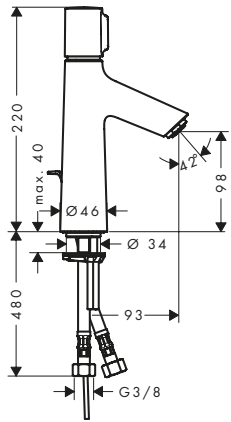

finish

code no.

Chrome

72040000

Alternative products:

- Basin mixer 80 without waste set

Chrome

72041000