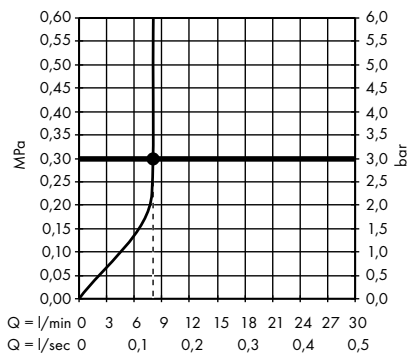

Rainmaker Select Overhead shower 460
1jet EcoSmart 9 l/min with shower arm
24013400