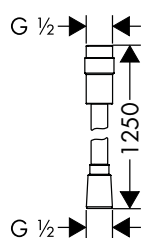

Isiflex Shower hose 125 cm with volume control	Chrome	28249000
<ul style="list-style-type: none"> · high-quality shower hose with metal effect · with plastic coating, easy to clean · shower hose length: 1.25 m · pivot connector prevent hose from tangling · kink-protected · adjustable flow rate between 6 l/min and 16 l/min 		
Alternative sizes:		
· Isiflex Shower hose 160 cm with volume control	Chrome	28248000