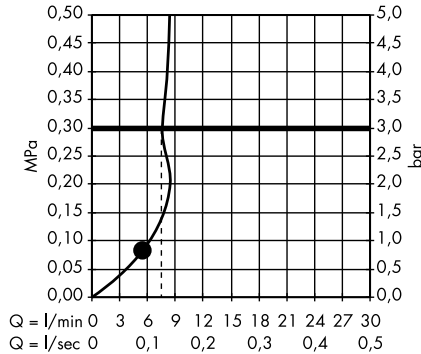

Croma 100 Hand shower Mono EcoSmart
9 l/min
28583000