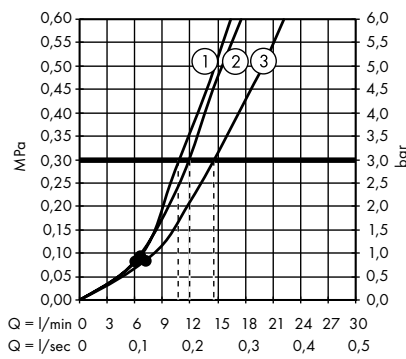

Croma Select S Hand shower Vario
26802400