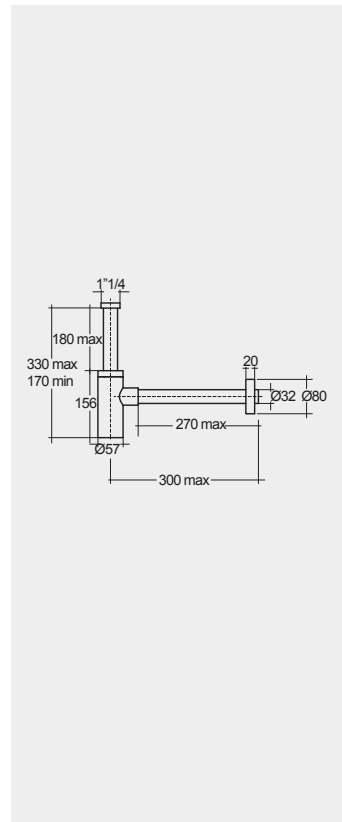

Ceramic Waste Cover Included

Ceramic Waste Cover Included

Measurements | Misure | Dimensions | Medidas | Abmessungen | Размеры

RAK-CLOUD WITH RAK-JOY & RAK-PRECIOUS SURFACES

63 CM
PRESL06347106A

Suitable for RAK-Cloud WB :
58 CM