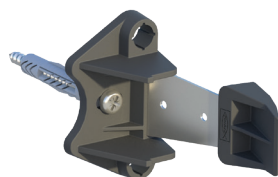

Bidet a filo muro
Bidet contre le mur
Bidet al ras de la pared
Rückwandmontage Bidet
Приставное биде

WALL HUNG BIDET

Bidet sospeso
Bidet suspendu au mur
Bidet suspendido
Wandhängendes Bidet
Подвесное биде

Water Saving

Easy Cleaning

Silent

Hygienic

No ledges or rim

Rimless

Hidden fixation systems

Our wall hung and back to wall products are benefitting of the collaboration with Fischer Group, one of the industry leaders. The use of the most innovative Fischer fixing systems, is allowing us design freedom on the ceramic, better aesthetics and more safety for the installer.

The Hidden Fixation System is comfortable and time saving, in fact one-man installation is made possible by the clip system that keeps the ceramic held up during the installation.

FOR BACK TO WALL AND FREE STANDING