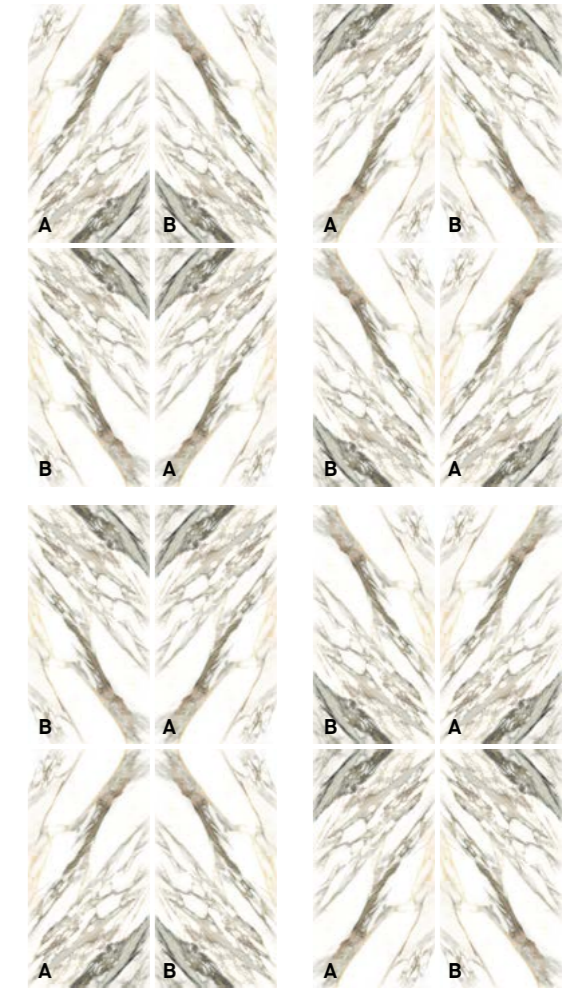

Decors / Decorados

Gold

Dimensions / Dimensiones

100 × 180 × 0,8 cm
39,2 × 70,8"

100 × 100 × 0,8 cm
39,2 × 39,2"

12 patterns
Shade variation: V2
Thickness: 8 mm

10 patterns
Shade variation: V2
Thickness: 8 mm

75,5 × 151 cm
29,7 × 59,4"

60 × 120 cm
23,6 × 47,2"

TRAP./34,5x15

34,5 × 15 cm
13,6 × 5,9"

18 patterns
Shade variation: V2
Thickness: 12mm

20 patterns
Shade variation: V2
Thickness: 11,5mm

References / Referencias

BM MACCHIA VECCHIA A /75,5X151/EP - BM MACCHIA VECCHIA B /75,5X151/EP - SHERWOOD HONEY 95X150/NAT/ - MACCHIA VECCHIA/75,5X151/EPR

BOOK MATCH MACCHIA VECCHIA — Gold

Colors / Colores

Gold

Finishes / Acabados

Polished (EP)

Book Match

Dimensions / Dimensiones

75,5 x 151 cm
29.7 x 59.4"

1 patterns
Shade variation: V2
Thickness: 12mm

References / Referencias

26596 BM MACCHIA VECCHIA A/75,5X151/EP M35
26597 BM MACCHIA VECCHIA B/75,5X151/EP M35