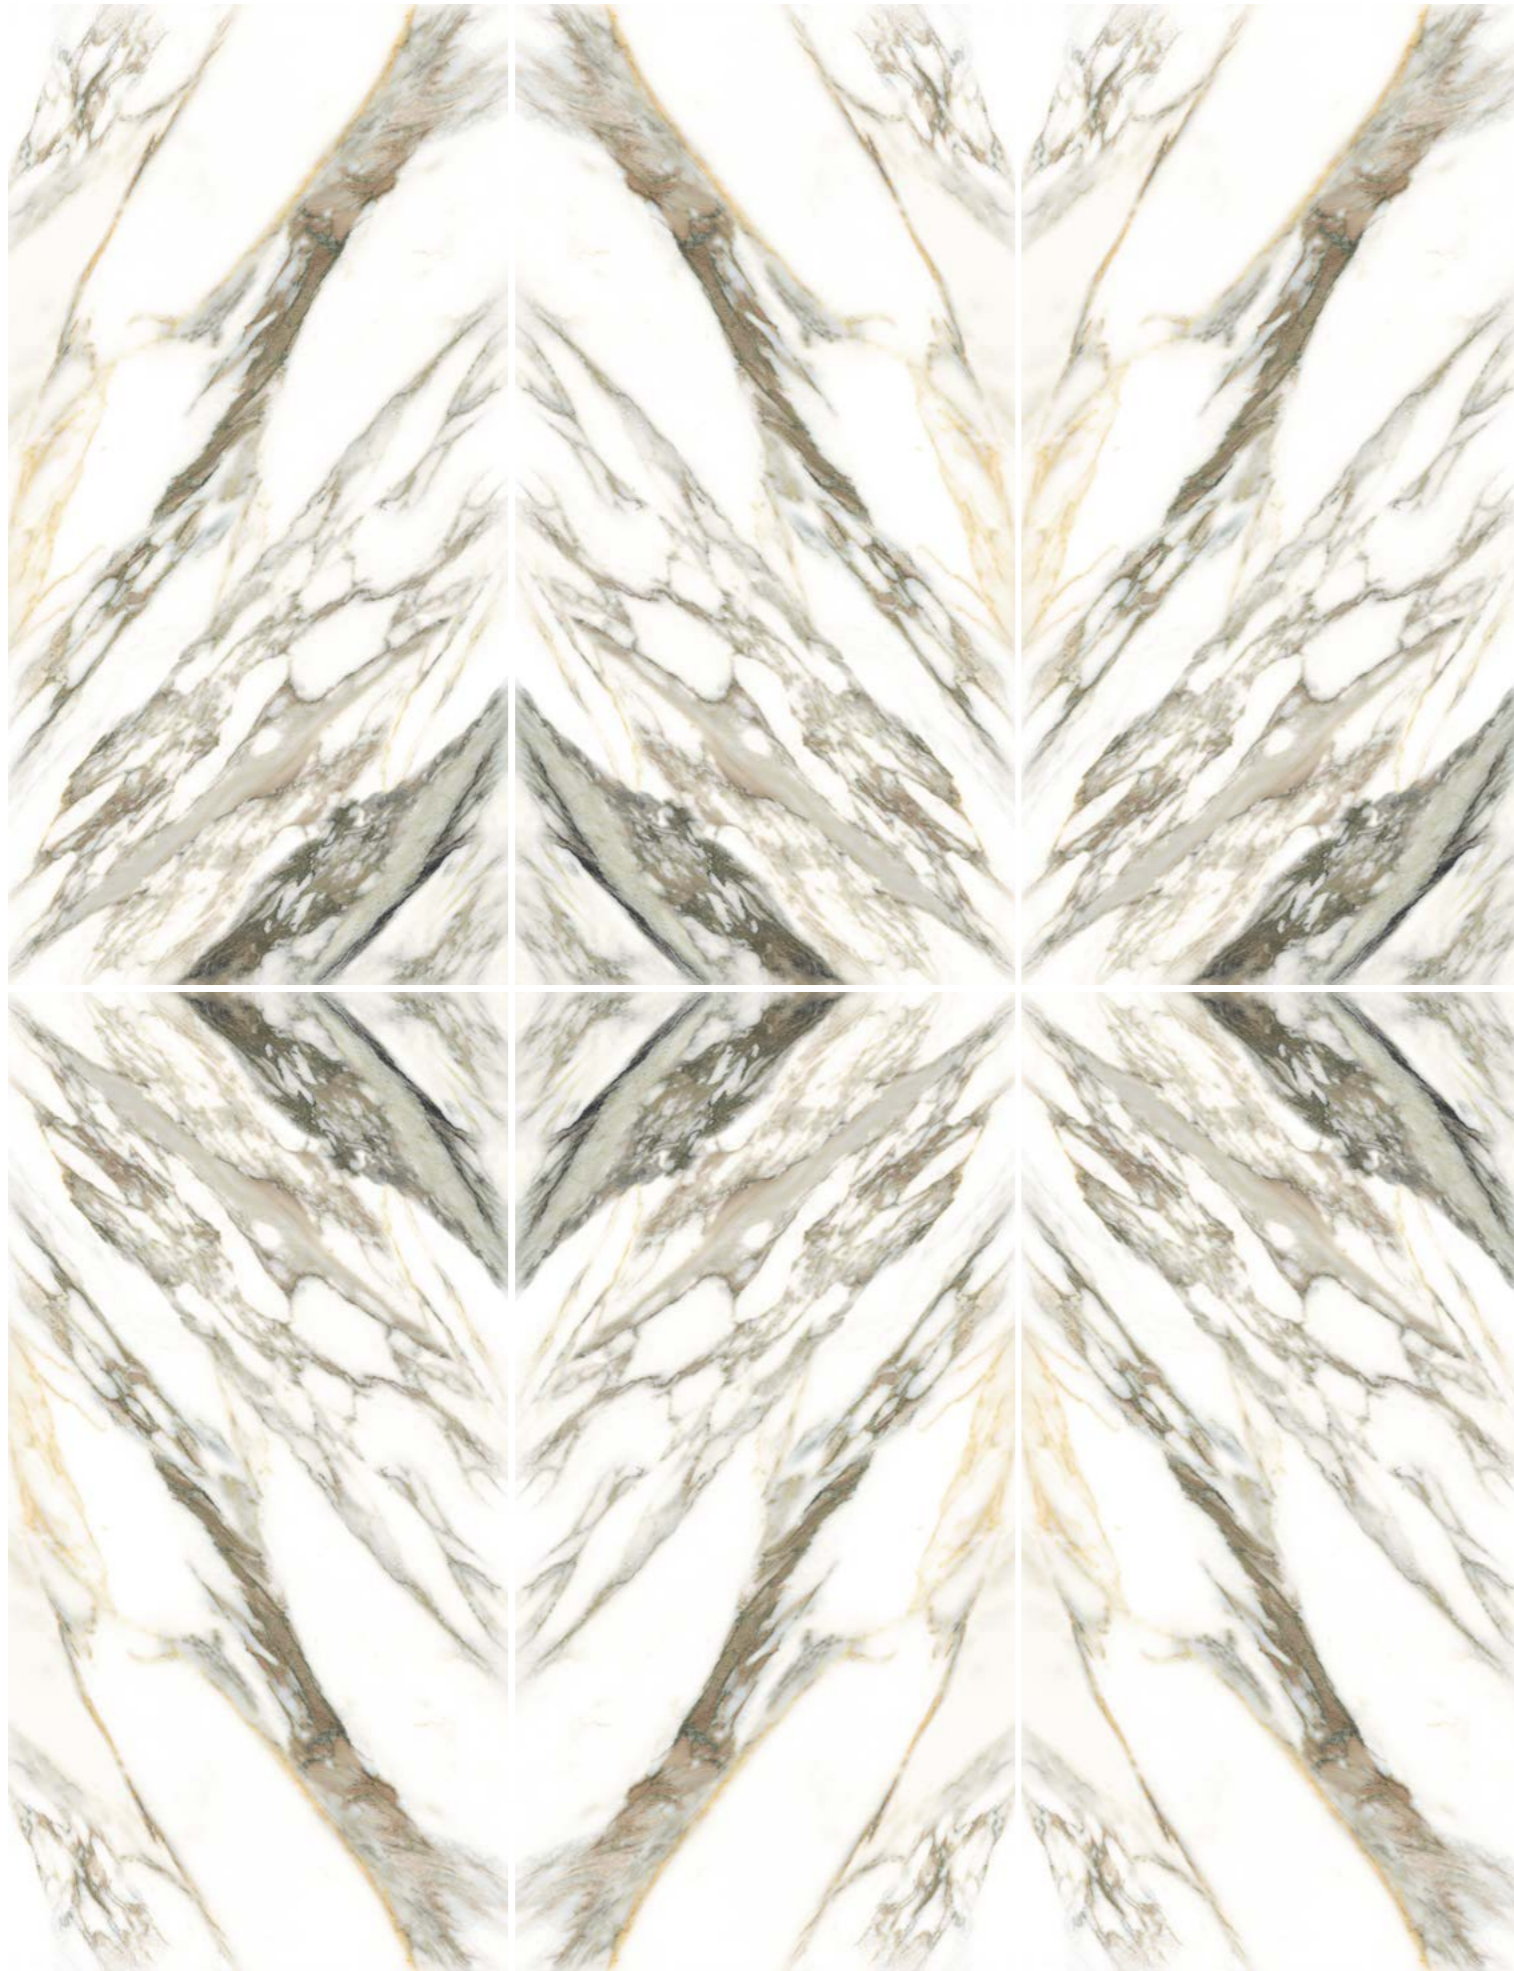

BOOK MATCH MACCHIA VECCHIA — Gold

Colors / Colores

Finishes / Acabados