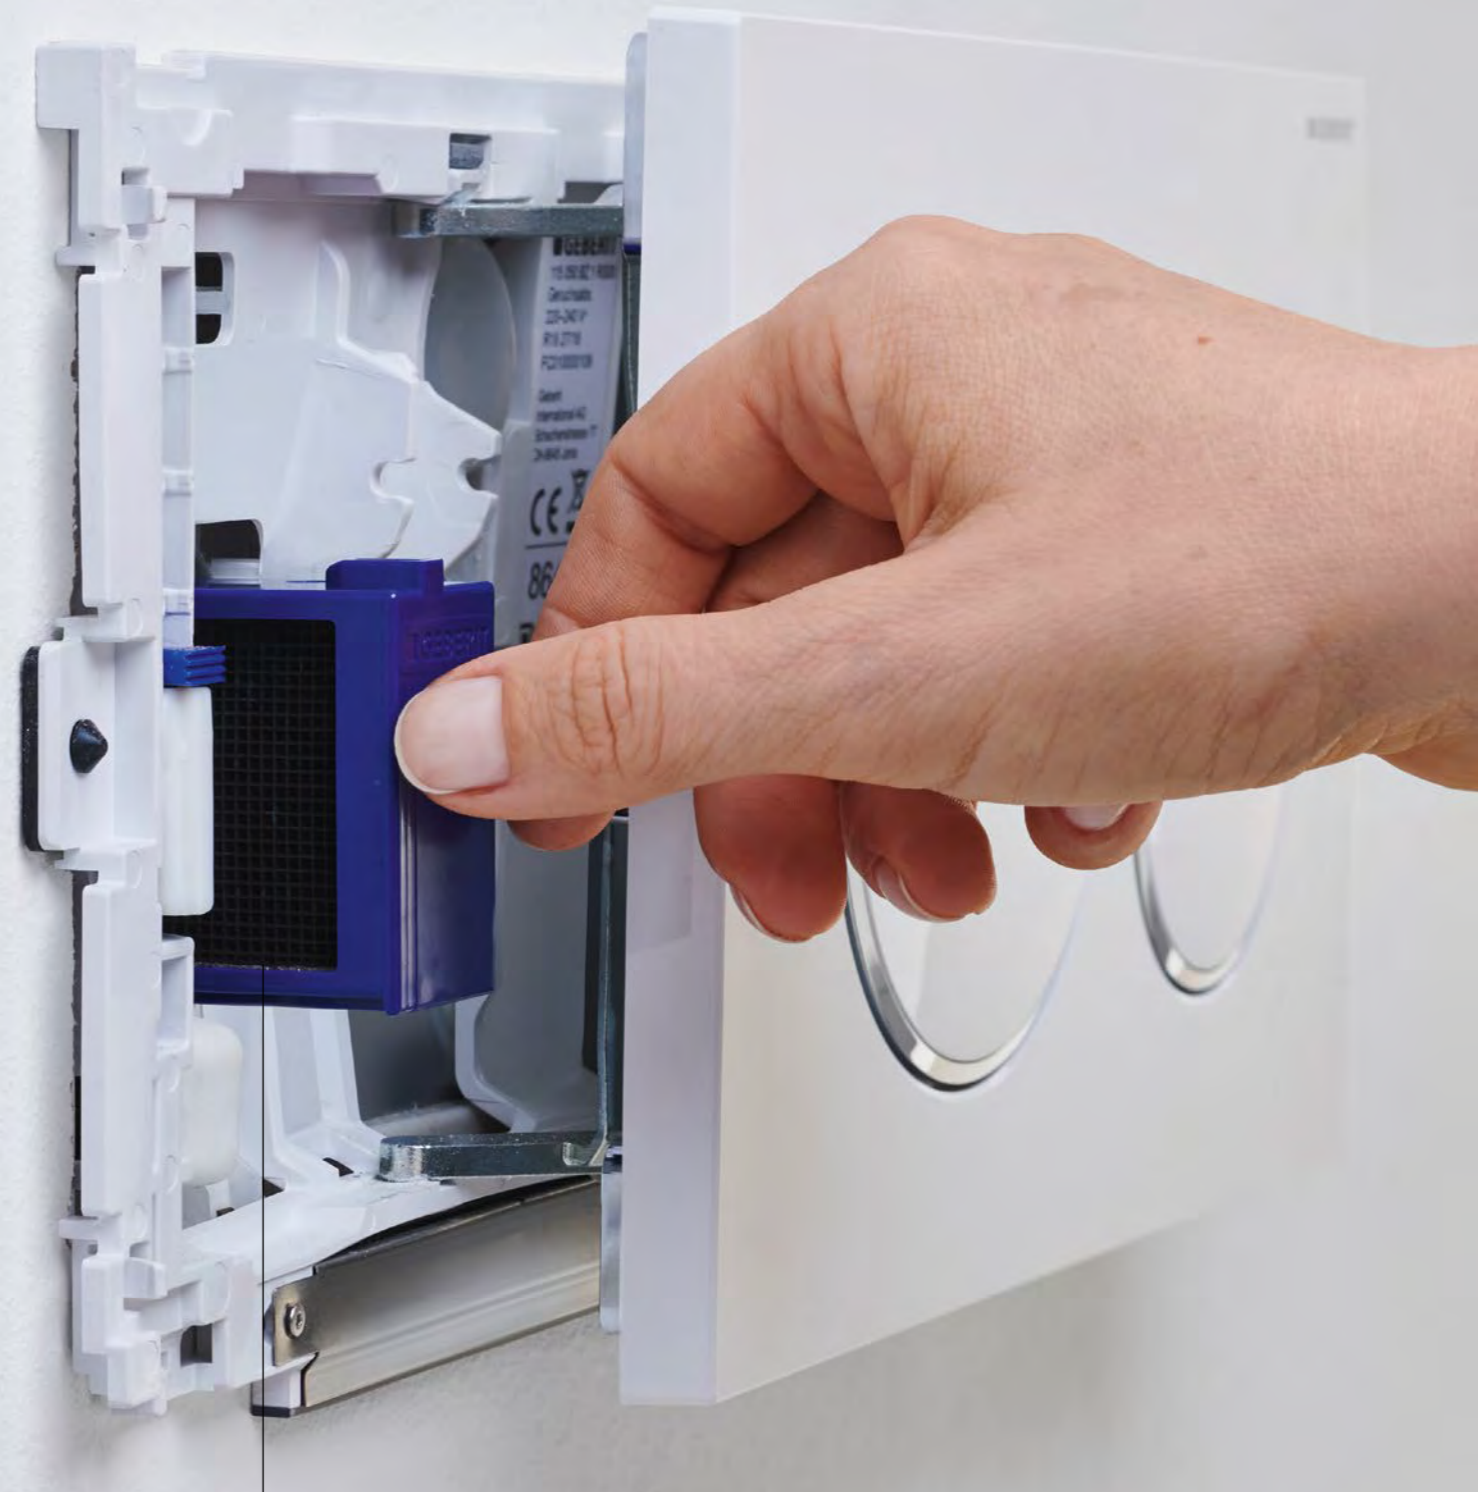

More information regarding the different models
→ chapter shower toilets page 212

COMFORT

GEBERIT

DUOFRESH

MODULE

UNPLEASANT ODOURS IN THE TOILET ARE A THING OF THE PAST

What is long since standard over every kitchen stove can now be applied in the bathroom. An effective way to get rid of unpleasant odours. The Geberit DuoFresh module removes the bad air directly from the WC ceramic appliance, purifies it using a ceramic honeycomb filter and then returns it to the room. This is extremely effective, as it prevents unpleasant odours from spreading throughout the bathroom in the first place, rendering air fresheners, lighting matches, opening windows and the like completely unnecessary. Thanks to a proximity sensor, the odour extraction always switches on automatically as soon as someone sits down on the toilet. The odour extraction is therefore also a great idea for guest WCs. Benefit from additional comfort thanks to an LED orientation light. The Geberit DuoFresh module can be easily installed in any Geberit Sigma cistern and can be combined with almost any actuator plate from the Sigma range.

EFFICIENT

The air is purified by the ceramic honeycomb filter.

QUIET

A quiet fan conveys the purified air back into the room.

ACCESSIBLE

The ceramic honeycomb filter can be easily accessed via the actuator plate.

GEBERIT DUOFRESH MODULE
The ceramic honeycomb filter is easily accessible via the actuator plate.

Shower drain blockages are a thing of the past thanks to the easy-to-clean comb insert.

ACCESSIBILITY

CLEVER DRAIN SOLUTIONS

Floor-even showers are on-trend. Floor-even shower solutions are discreet and enable a comfortable entry into the shower area without a threshold. With innovative solutions such as Geberit shower channels from the CleanLine series and the Geberit wall drain, Geberit combines maximum design freedom, easy cleaning and reliability in terms of installation and function.