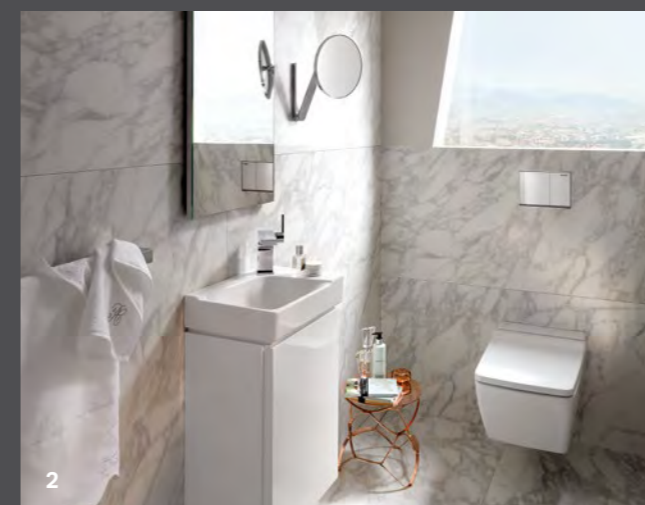

1 The soft curved form of the basin appears as an exciting contrast to the clearly geometric outer contour of the washbasins. **2** A clear focus: bathroom furniture and WCs perfectly match the washbasins. **3** The geometric design language of Geberit Xeno² for modern bathroom designs. **4** A slightly raised tap hole bench is a beautiful and convenient design aspect. **5** Exceptional: asymmetrical basin form with shelf at the side and rear. **6** The asymmetrical basin form permits interesting solutions even in small spaces.