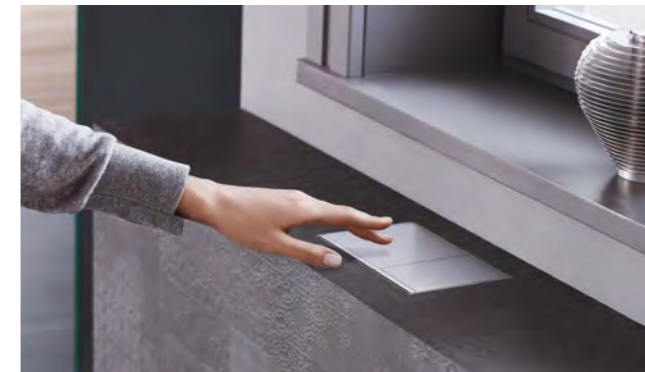

Additional colour options available.

GEBERIT ACTUATOR
PLATES OMEGA

SMALL AND SMART

The actuator plates from the Geberit Omega series are smaller and therefore ideal for specific bathroom designs. They can be mounted in front of the cistern on the wall or top mounted, an ideal solution if the WC is installed under a window or a low prewall installation with shelf.