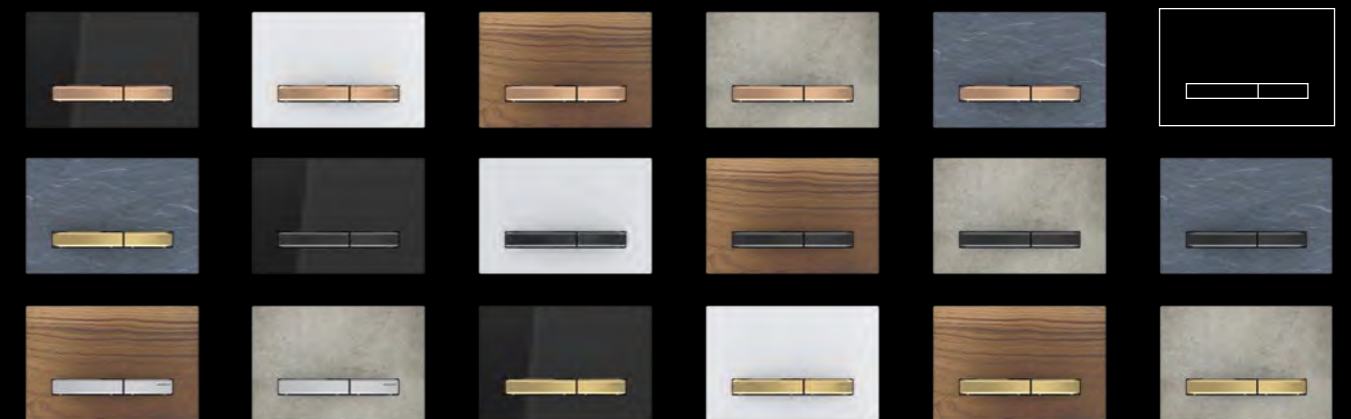

The trend towards individualisation also brings with it increasing demands for design options in the bathroom that are as diverse as possible. These are often nuances that have to be perfectly coordinated. Actuator plates in new, trendy metal colours can make a small yet significant difference here.

customised

SIGMA50

ACTUATOR PLATE
Geberit Sigma01.

GEBERIT ACTUATOR PLATES SIGMA
A STRIKING LOOK

**Rectangular, round or touchless elegance.
Uncompromising aesthetics and function.**

The Geberit actuator plates from the Sigma series offer a wide range of designs and surface finishes. Whether with organic round or clear geometric flush buttons, all of the plates impress with high-quality workmanship and easy, convenient operation. Exciting additional functions such as the odour extraction unit behind the actuator plate, the touchless model and the option of designing a bespoke, customer-specific plate.