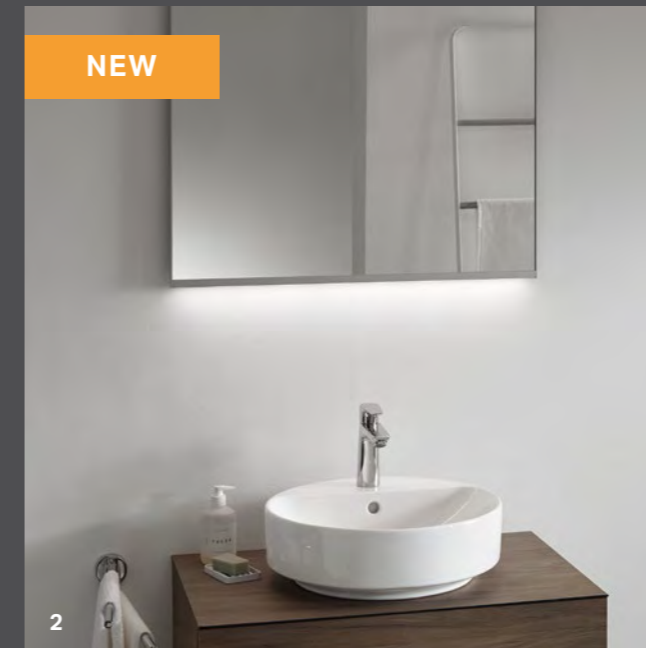

NEW

-  Direct and indirect lighting with dimmer
-  Antimist function

→ WASHBASIN, FURNITURE: Geberit Variform.

GEBERIT OPTION MIRRORS AND MIRROR CABINETS

GLOWING EXAMPLES OF SUCCESSFUL BATHROOM SETTINGS

Illuminated mirror elements and mirror cabinets from Geberit bring the light where you want it while also creating a homely atmosphere thanks to the pleasant lighting. The lighting concept of the new Option Plus mirror is particularly convenient. It provides an optimum illumination of ceiling, face and washbasin area. The lighting can be dimmed with a sensor. An antimist function can be activated if required. Option Plus illuminated mirror elements are available in many different sizes with a width of 40 to 120 cm.