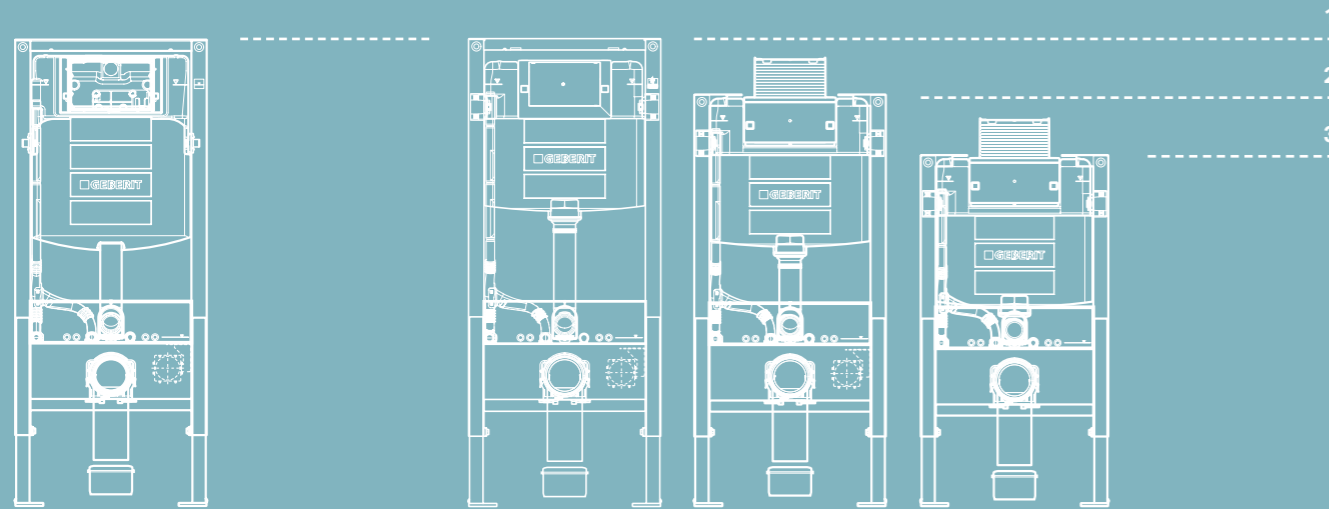

USABILITY

POWERFUL TECHNOLOGY BEHIND THE WALL

The flush technology from Geberit – the European number one in the field of sanitary technology – stands for sustainable reliability and the conservation of resources. Geberit flush technology saves water through low flush volumes and offers high reliability with a guaranteed spare parts availability of 25 years. Geberit concealed cisterns are available in different heights to fit every bathroom. The cisterns are equipped for installation requiring electrical connections. This means shower toilets, odour extraction units, orientation light, touchless actuator plates and other devices can be installed or retro-fitted

quickly and easily. With a large selection of ceramics, you'll find the perfect solution "in front-of-the-wall" to match your dream bathroom.

GEBERIT CONCEALED FLUSH TECHNOLOGY

↑
Geberit Sigma
concealed cistern

↑
Geberit Omega
concealed cistern

1 Construction height 112 cm. 2 Construction height 98 cm. 3 Construction height 82 cm.

- Number one in the field of sanitary technology in Europe
- Over 50 years experience with concealed cisterns
- Installed more than 70 million times
- At least 25 years guaranteed spare parts availability
- Water-saving
- Load-bearing capacity of 400 kg
- Wide range of designs, functions and installation options
- Odour extraction
- Prepared for electrical connection
- Height-adjustable at installation

FUNCTIONS MAY VARY BY PRODUCT MODEL