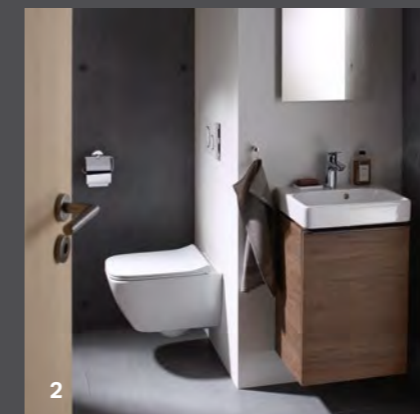

GEBERIT SMYLE BATHROOM FURNITURE COLOURS

BODY/
FRONT

sand grey,
high-gloss
coated

lava, matt
coated

white, high-gloss
coated

hickory dark,
wood-textured
melamine

1. 1 Cosmetic products can be neatly stored in the bathroom furniture's SoftClosing drawers.
2. 2 Handrinse basins with matching washbasin cabinets are suitable for the furnishing of small bathrooms and guest toilets.
3. 3 Bathroom furniture with ground clearance makes cleaning the floor easier.
4. 4 Magnetic boards with movable shelves offer a high degree of flexibility.