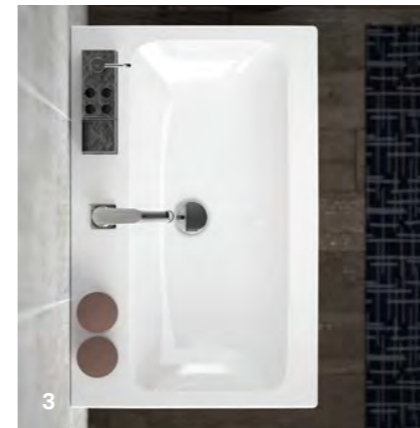

GEBERIT ICON WASHBASINS