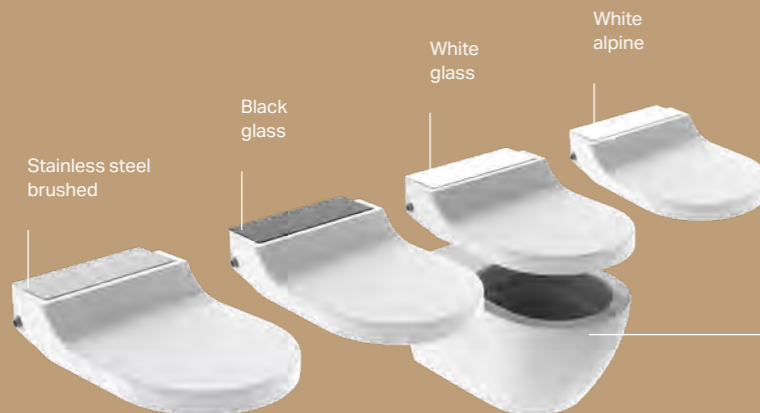

AQUACLEAN TUMA COMFORT IS AVAILABLE IN FOUR DESIGN COVERS:

AquaClean Tuma WC enhancement solution with standard WC ceramic appliance.

GEBERIT AQUACLEAN TUMA SURPRISINGLY VERSATILE

EQUIPMENT OF AQUACLEAN TUMA
COMFORT AND CLASSIC

- WhirlSpray shower technology with five adjustable shower pressure settings
- Rimfree WC ceramic pan
- Individually adjustable spray arm position
- Adjustable water spray temperature
- Oscillating spray
- Descaling function
- SoftClosing
- QuickRelease function for the WC lid
- Energy-saving function
- Geberit App

ADDITIONAL COMFORT FUNCTIONS OF
AQUACLEAN TUMA COMFORT

- Intuitive and clearly laid-out remote control
- Gently cleaning lady wash
- WC seat heating
- Dryer
- Odour extraction
- User detection

KeraText

Rimfree