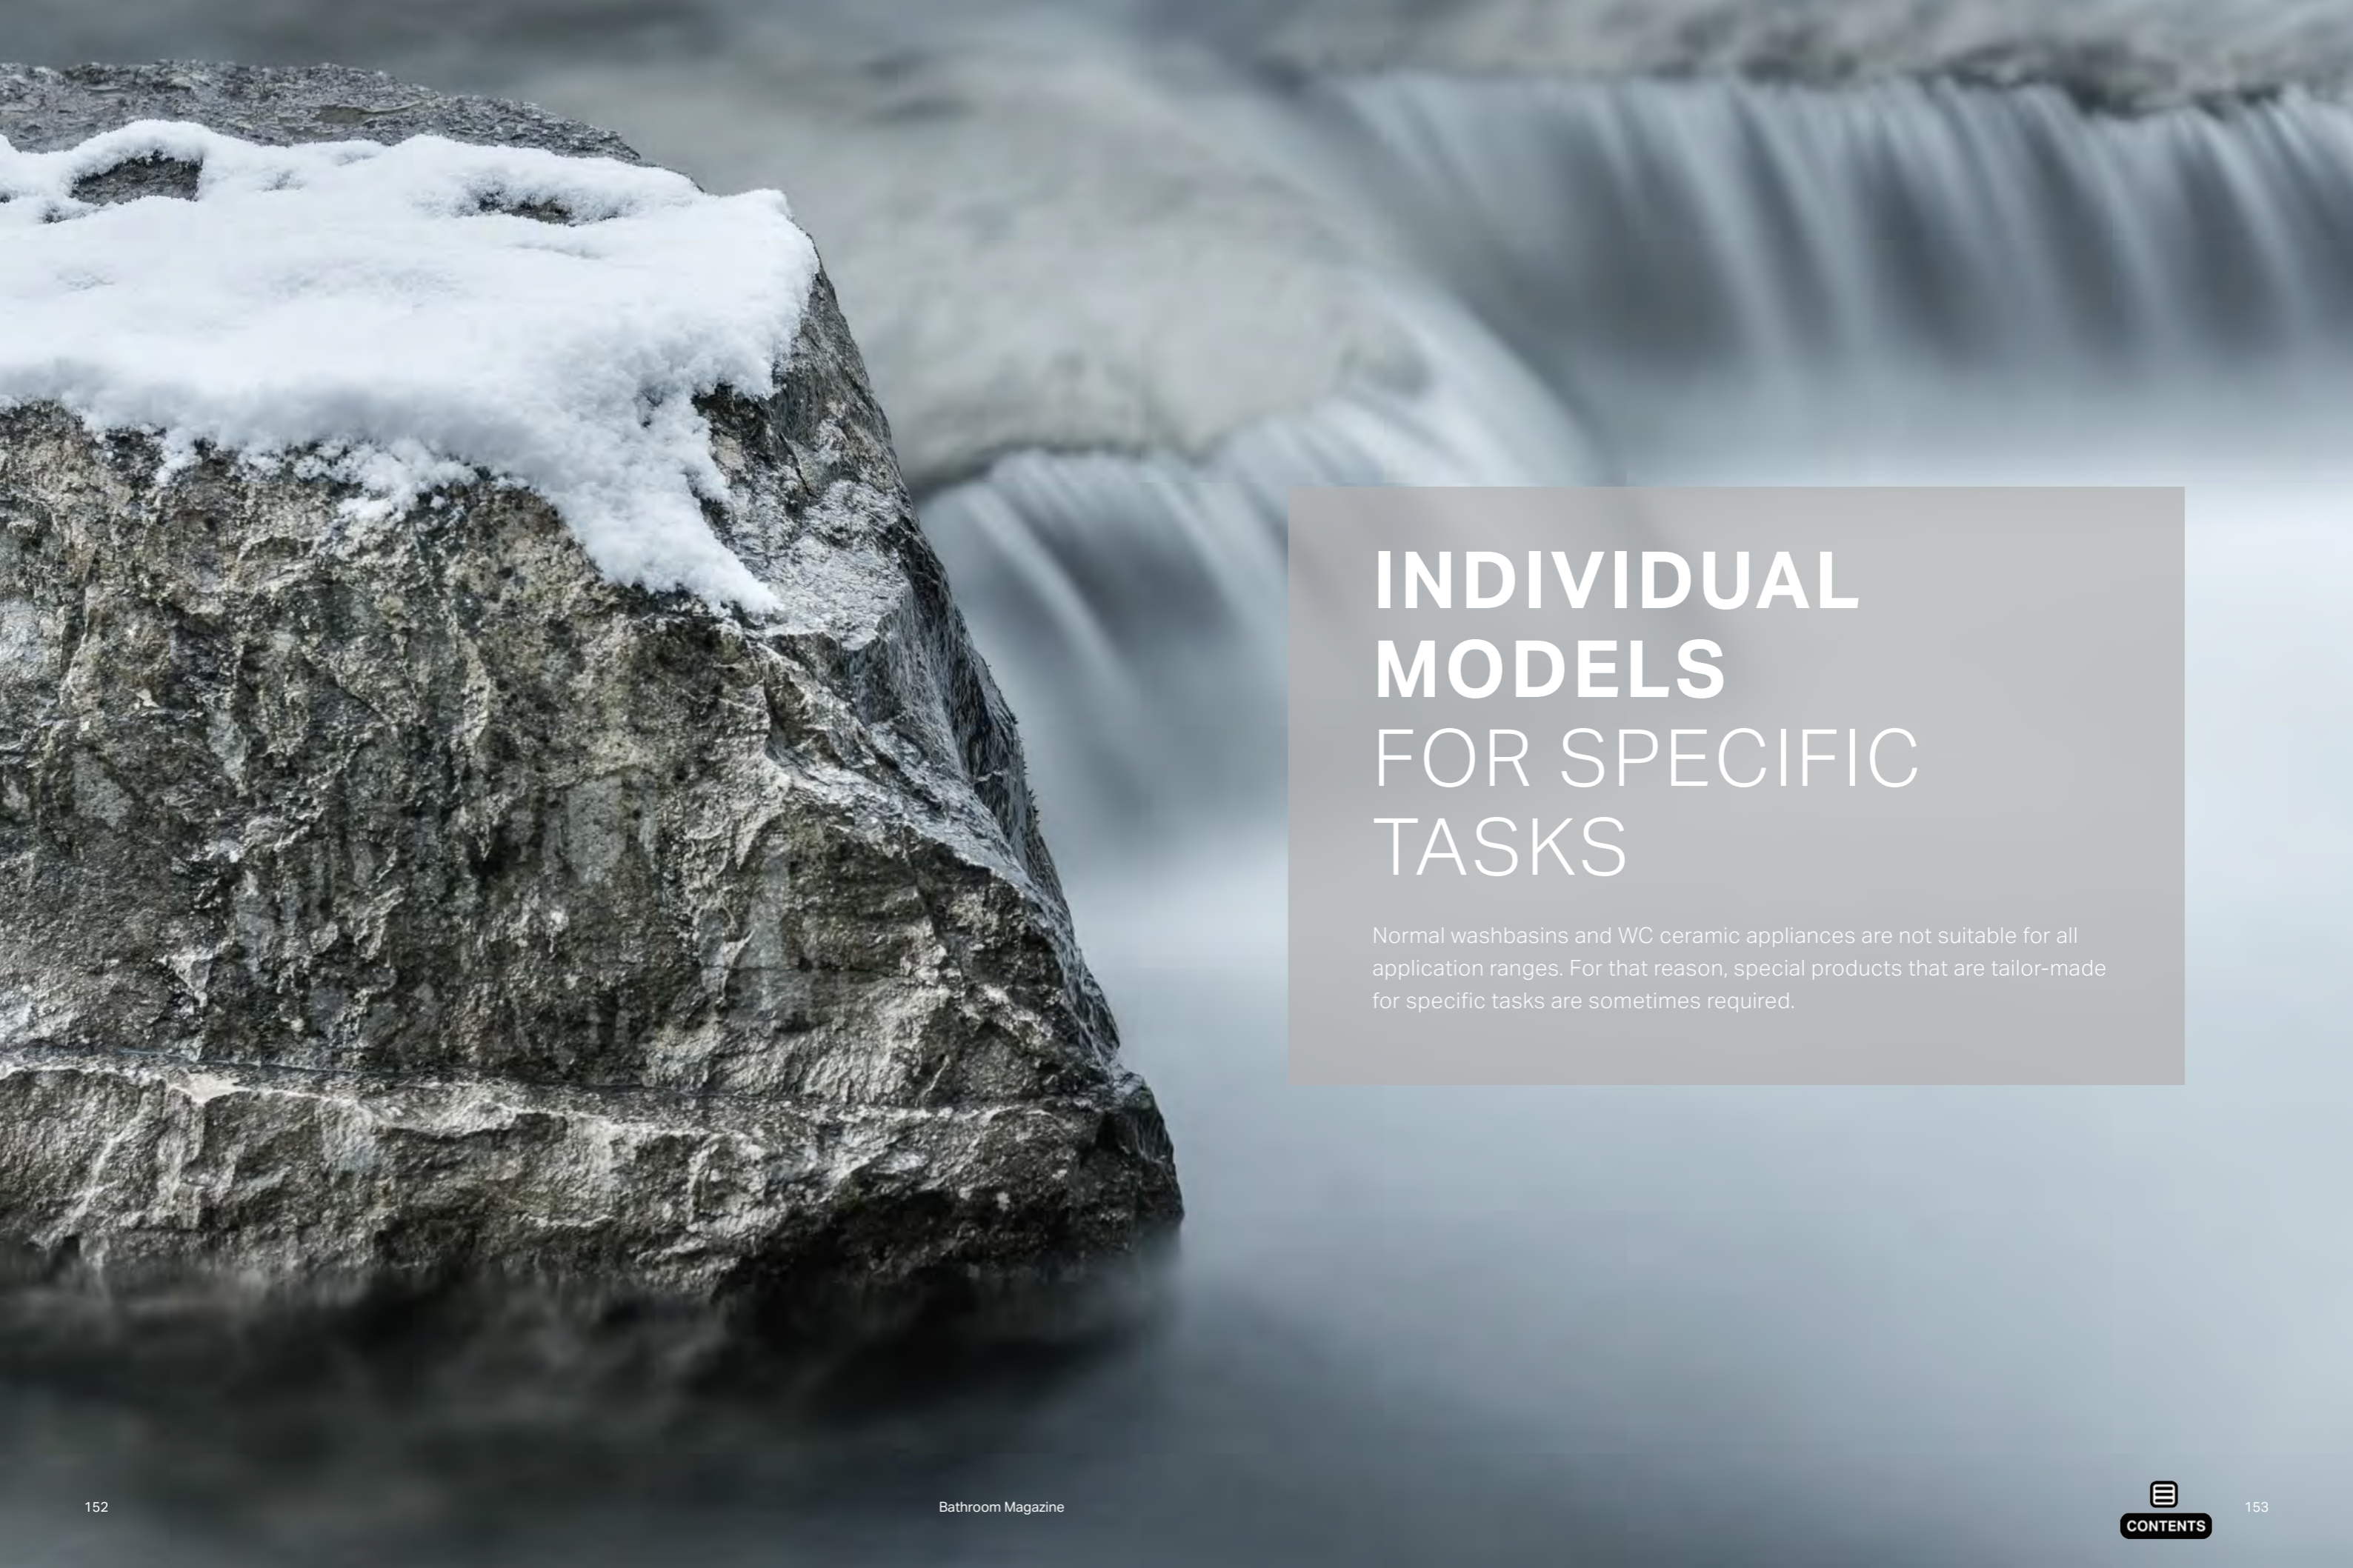

INDIVIDUAL MODELS FOR SPECIFIC TASKS

Normal washbasins and WC ceramic appliances are not suitable for all application ranges. For that reason, special products that are tailor-made for specific tasks are sometimes required.