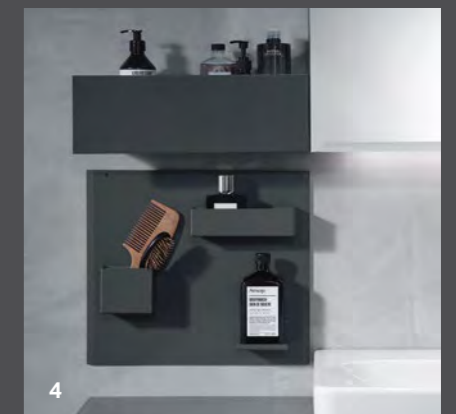

GEBERIT SMYLE BATHROOM FURNITURE COLOURS

BODY/
FRONT

sand grey,
high-gloss
coated

lava, matt
coated

white, high-gloss
coated

hickory dark,
wood-textured
melamine

1. 1 Cosmetic products can be neatly stored in the bathroom furniture's SoftClosing drawers.
2. 2 Handrinse basins with matching washbasin cabinets are suitable for the furnishing of small bathrooms and guest toilets.
3. 3 Bathroom furniture with ground clearance makes cleaning the floor easier.
4. 4 Magnetic boards with movable shelves offer a high degree of flexibility.