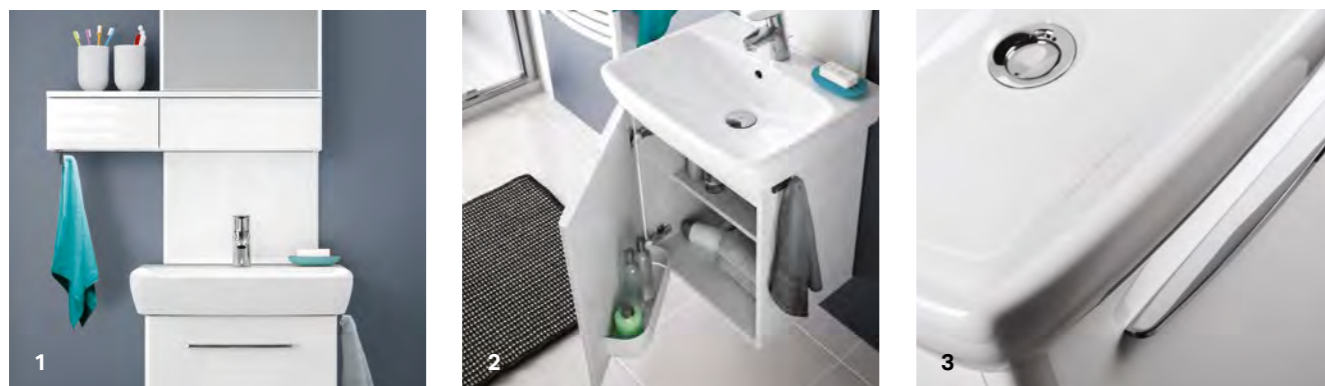

GEBERIT SELNOVA SQUARE BATHROOM FURNITURE

A CLEAN-LINED CONCEPT

Clean lines and gentle chamfering are the key features of Selnova bathroom furniture. The washbasins taper downwards to form a connection with the cabinets underneath, which are set noticeably further back. This approach enhances the slimline, lightweight appearance of the bathroom series. The integrated, delicately curving profile handles mimic the curves formed by the fronts of the washbasins, emphasising the impression of lightness.

SOLUTIONS FOR A RANGE OF INSTALLATION SITUATIONS

The fronts and bodies are available in white. The furniture can be wall-hung or floor-standing, with chrome feet or skirting boards available to choose from. Modular side cabinets are available in a variety of shapes and sizes. The furniture is delivered fully preassembled, with the option of attaching the door hinge on either side.