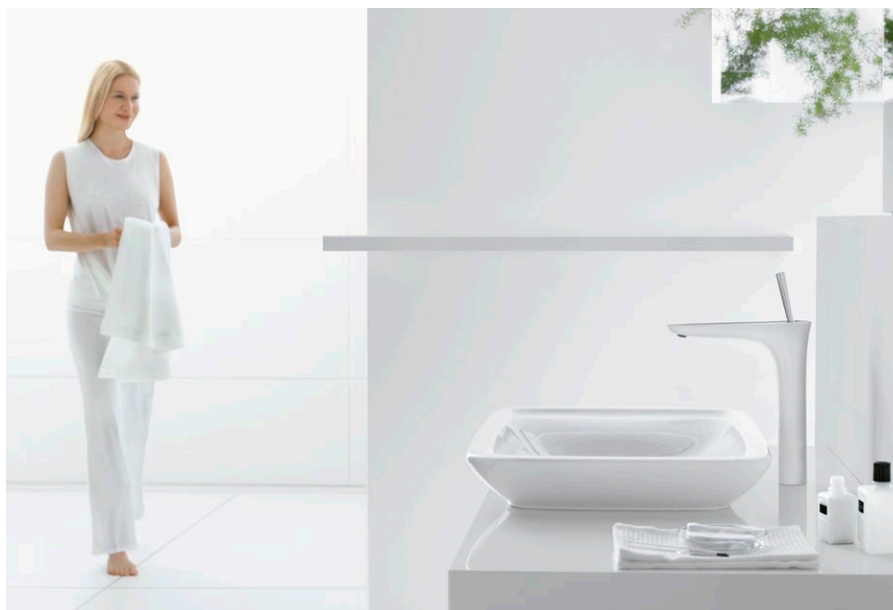

Make your dream bathroom a reality.

Do you want to transform your bathroom into a feel-good retreat bursting with character? Whether Avantgarde, Modern or Classic, we have created three style collections with a plethora of options for all your design needs.

Avantgarde.

Subtle individuality and exclusive design - use the playful touches of the emotional formal language to give your room a particularly sensuous feel.