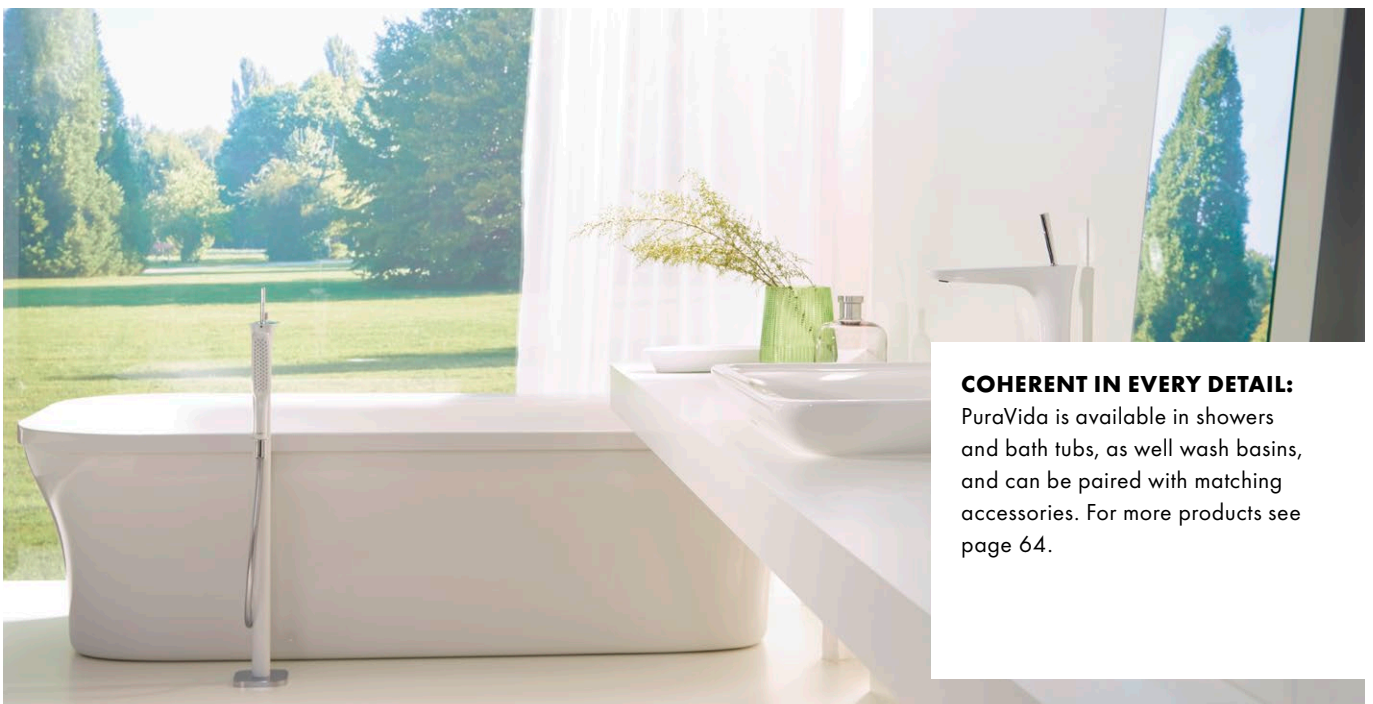

More products can be found at [hansgrohe.com](https://www.hansgrohe.com)

Pure sensual indulgence – **PuraVida®.**

PuraVida is all about multi-sensory design. It is timelessly purist and shines with scratchproof powder coating in either the two-tone white and chrome or in chrome alone. But the PuraVida aesthetic is about more than just looks: EcoSmart technology reduces your water consumption, energy bills and your carbon footprint. Pure and simple.