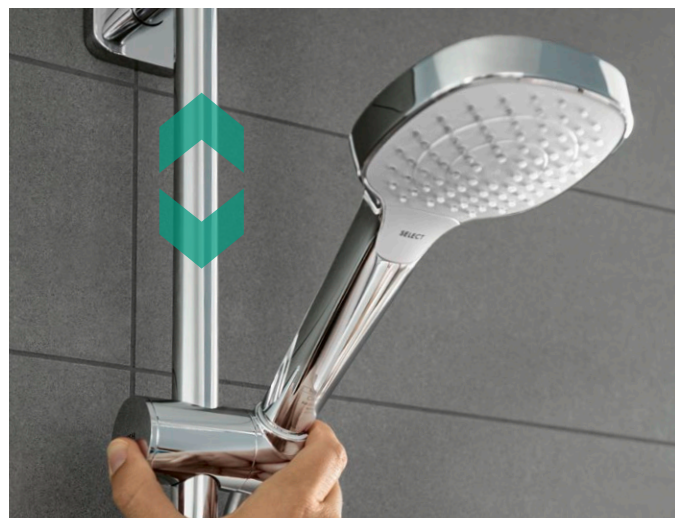

SIMPLE SWITCH-OVER FUNCTION:

For convenience when switching from overhead to hand shower, simply turn the regulator on the bath tub's Showerpipe to the right.

EASY TO HANDLE:

Simply move the shower support along the Showerpipe with just one hand.