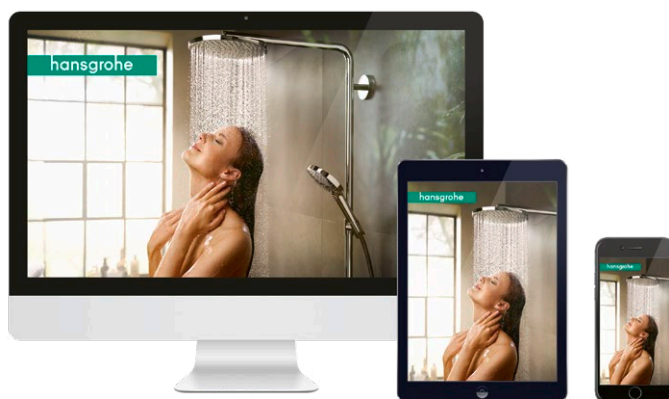

Discover more online – sign up and stay up-to-date.

Want to find out more? Sign up for updates to be the first to hear about the latest hansgrohe products and news.

www.hansgrohe.com/register

Simply scan QR code
and sign up.

This brochure only contains a small selection of our products.
Discover our whole range at hansgrohe.com

Find hansgrohe online and on social media.

HEADQUARTERS

Hansgrohe SE · P.O. Box 1145 · D-77757 Schiltach · Tel. +49 7836 51-0
Fax +49 7836 51-1300 · info@hansgrohe.com · hansgrohe-int.com

INDIA

Hansgrohe India (pvt.) Ltd. · Office Nos. 601 – 604 · Sky Station · Viman Nagar · 411 016 Pune · Maharashtra · India
Tel. +91 20 6625 9595 · info@hansgrohe.in

SINGAPORE

Hansgrohe Pte. Ltd. · 69 Mohamed Sultan Road · Singapore 239015
Tel. +65 6884 5060 · Fax +65 6884 5070 · info@hansgrohe.com.sg · hansgrohe.com.sg

UNITED KINGDOM

Hansgrohe · Units D1 and D2 · Sandown Park Trading Estate · Royal Mills · Esher · Surrey · KT10 8BL
Tel. +44 1372 472001 · Fax +44 1372 470670 · enquiries@hansgrohe.co.uk · hansgrohe.co.uk · pro.hansgrohe.co.uk