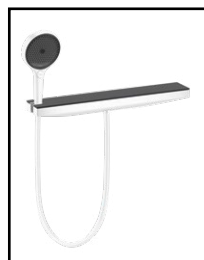

Rainfinity

Wall outlet Porter 500

with shower holder and shower shelf L

26843, -000, -700

Wall outlet Porter 500

with shower holder and shower shelf R

26858, -000, -700 (not shown)

Rainfinity