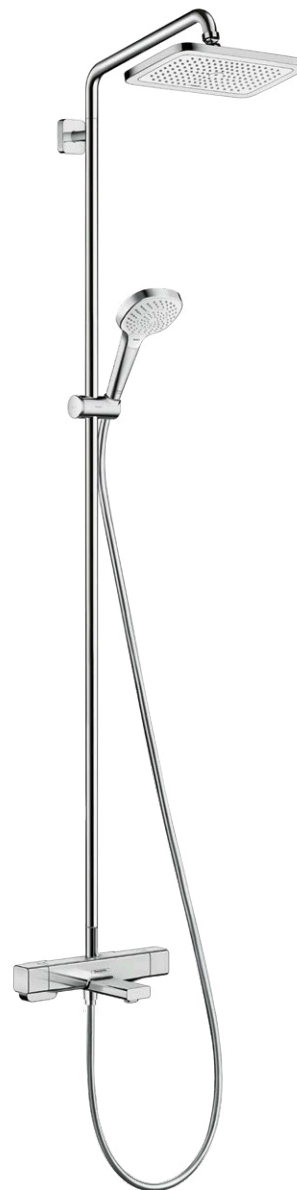

Croma[®] E

NEW

Croma E

Overhead shower 280 ljet
 # 26257, -000 18.3 l/min
 # 26258, -000 EcoSmart 9 l/min

NEW

NEW

Croma E

Showerpipe 280 ljet with thermostat
 Swivel shower arm