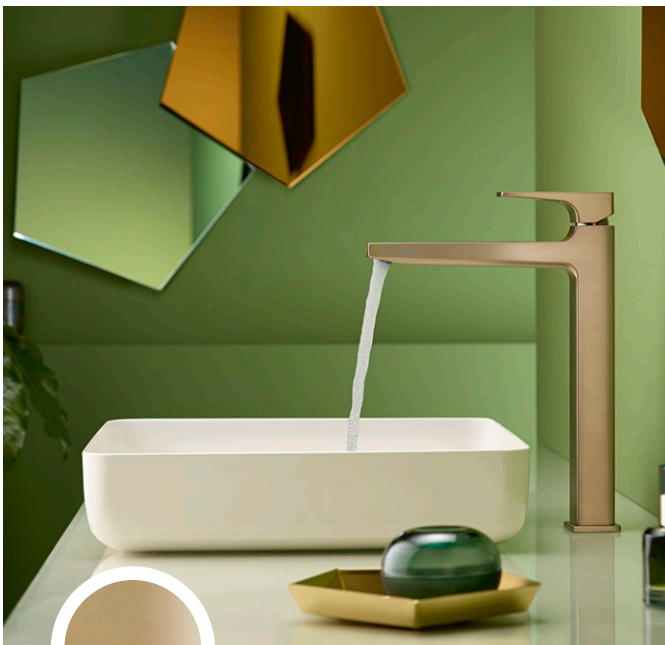

140 BRUSHED BRONZE

Harmony in gentle natural shades and nuances - the warm tone has very subtle nuances with its brushed surface finish. And it can also be perfectly paired with natural shades.