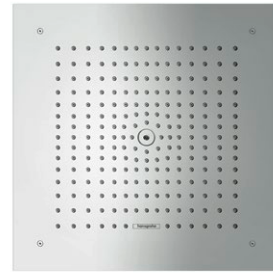

Raindance E

Overhead shower 400/400 1jet
26252, -000 20 l/min
26253, -000 EcoSmart 9 l/min
Basic set for overhead shower 400/400 1jet
26254 180 (not shown)