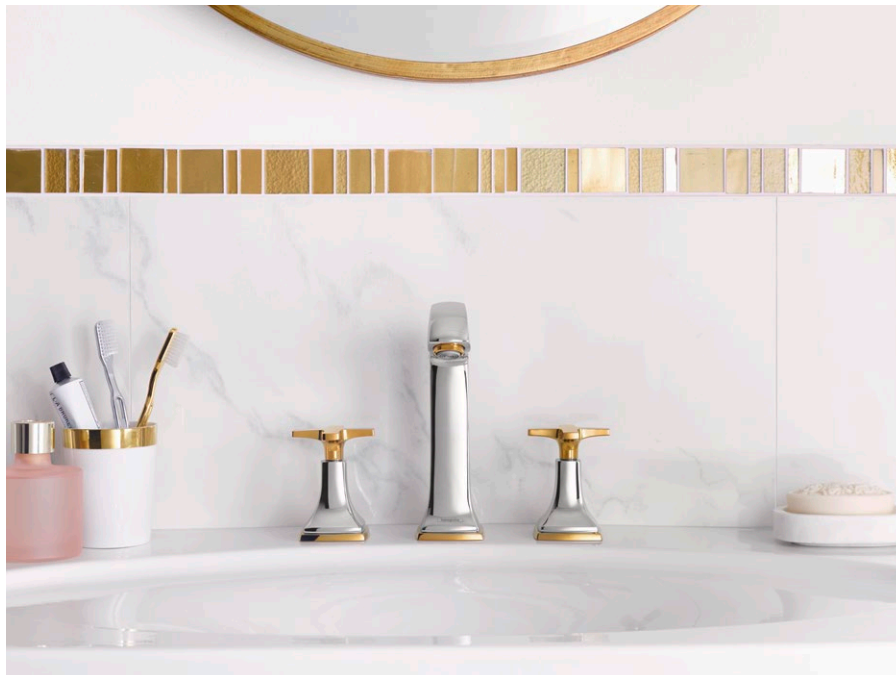

More products can be found at [hansgrohe.com](https://www.hansgrohe.com)

Metropol[®] Classic

It's easy to fall in love with the charm of the Metropol Classic tap range, thanks to its sophisticated sweeping lines and optional gold accents. It's a fusion of modern and classic styling, which makes it the perfect accompaniment to any luxurious bathroom aesthetic. If you opt for the gold, you'll find the subtlety of it pays tribute to the high quality of both the design and the workmanship, while the variety of handles means that you can easily tailor your bathroom to both look and function in a way best suited to you.