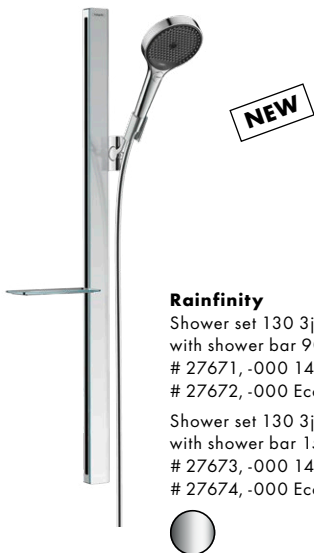

26865, -000, -700 EcoSmart 9 l/min

Rainfinity

Baton hand shower 100 1jet

26866, -000, -140, -340, -670, -700, -990 13.8 l/min

26867, -000, -700 EcoSmart 9 l/min

Rainfinity

Shower set 130 3jet

with shower bar 90 cm and soap dish