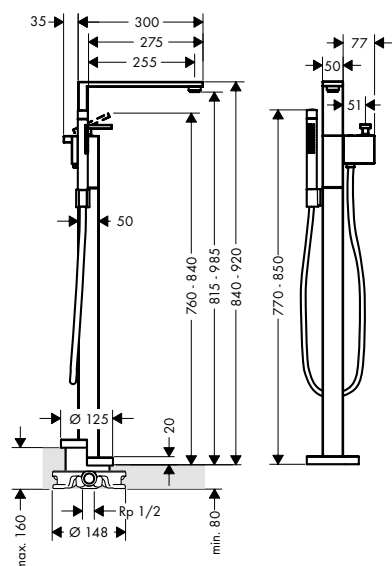

finish code no.

Single lever bath mixer floor-standing

Chrome 46440000
Special Finishes* 46440XXX

- / consists of: single lever bath mixer floor standing, baton hand shower, shower hose, shower holder
- / projection 255 mm
- / connection type: basic set
- / spray type mixer: normal spray
- / spray type hand shower: Rain, Mono
- / flow rate at 3 bar: 23 l/min
- / flow rate for bath spout at 3 bar: 23 l/min
- / flow rate of hand shower at 3 bar: 13 l/min
- / ceramic cartridge
- / min. operating pressure: 1 bar
- / max. operating pressure: 10 bar
- / temperature limitation adjustable
- / diverter with automatic resetting
- / non-return valve
- / suitable for continuous flow water heaters
- / connection dimension: DN15

This product is not available in brushed special finishes.

1. Consisting of:
2. / Baton hand shower 2jet (# 28532000)
   - / Metal effect shower hose 1.25 m (# 28282000)

1. Alternative products:
2. / Single lever bath mixer floor-standing - diamond cut

Chrome 46441000
Special Finishes* 46441XXX

This product is not available in brushed special finishes.

1. Required parts:
2. / Basic set for mixers floor-standing 10452180

1. Optional parts:
2. / Extension 60 mm for pipe 97686000
   - / Sealing foil for basic set bath mixer floor-standing 96441000