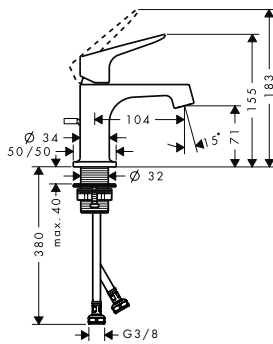

Basin

finish

code no.

Single lever basin mixer 70
for hand washbasins with pop-up
waste set

- / consists of: single lever basin mixer, waste set
- / ComfortZone 70
- / projection 104 mm
- / normal spray
- / flow rate at 3 bar: 5 l/min
- / ceramic cartridge
- / temperature limitation adjustable
- / suitable for continuous flow water heaters
- / pop-up waste set G 1 1/4
- / connection type: G 3/8 connections
- / connection dimension: DN15

Chrome
Special Finishes*

34016000
34016XXX