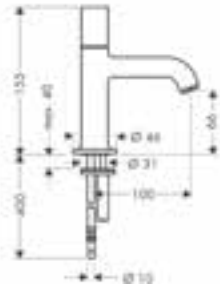

Pillar tap 70 without waste set

- / ComfortZone 70
- / projection 100 mm
- / normal spray
- / flow rate at 3 bar: 5 l/min
- / ceramic valve 180°
- / for cold water connection
- / connection type: copper pipe connections
- / connection dimension: DN15

Chrome 38130000
Brushed Nickel 38130820
Special Finishes* 38130XXX