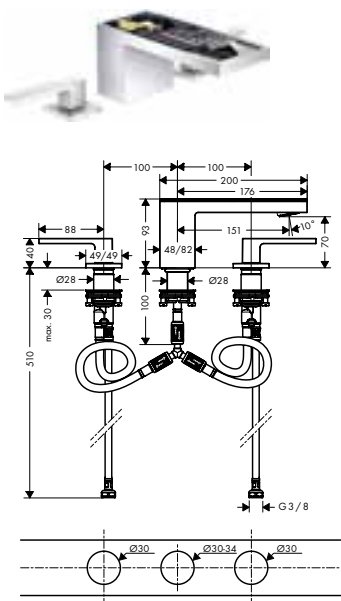

3-hole basin mixer 70
with push-open waste set
without plate

Chrome 47052000
Special Finishes* 47052XXX

- / consists of: 3-hole basin mixer, waste set
- / ComfortZone 70
- / projection 151 mm
- / spray type: PowderRain
- / flow rate at 3 bar: 5 l/min
- / ceramic valves hot/ cold 90°
- / with isolated water conduction
- / suitable for continuous flow water heaters
- / push-open waste set G 1 1/4
- / connection type: G 3/8 connections
- / connection dimension: DN15