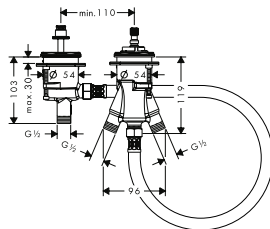

finish

code no.

Basic set for 2-hole rim mounted thermostatic bath mixer

15486180

- / suitable for remote spout
- / connection thread: G 1/2
- / connection dimension: DN15

Optional parts:

- / Rim mounted bath set with hand shower
- / Finish set square
- / Finish set oval
- / Rim and tile mounted bath basic set

Chrome	19418000
Special Finishes*	19418XXX
Chrome	28012000
Special Finishes*	28012XXX
Chrome	28022000
Special Finishes*	28022XXX
	15490180