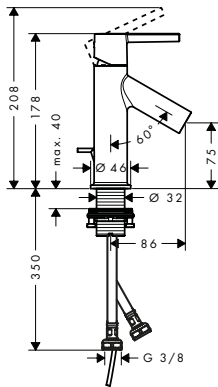

Single lever basin mixer 80
with lever handle for hand
washbasins with pop-up waste set

- / consists of: single lever basin mixer, waste set
- / ComfortZone 80
- / normal spray
- / flow rate at 3 bar: 5 l/ min
- / ceramic cartridge
- / temperature limitation adjustable
- / suitable for continuous flow water heaters
- / pop-up waste set G 1/4
- / connection type: G 3/8 connections
- / connection dimension: DN15

Chrome
Special Finishes*

10102000
10102XXX