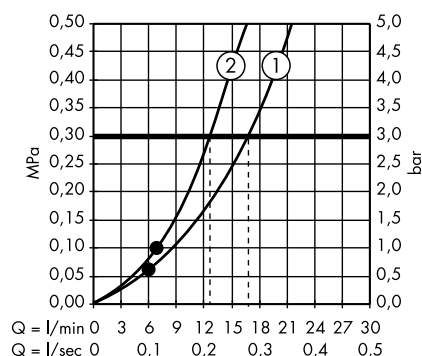

1. Normal spray
2. Soft spray

/ Baton hand shower 1jet
10531000