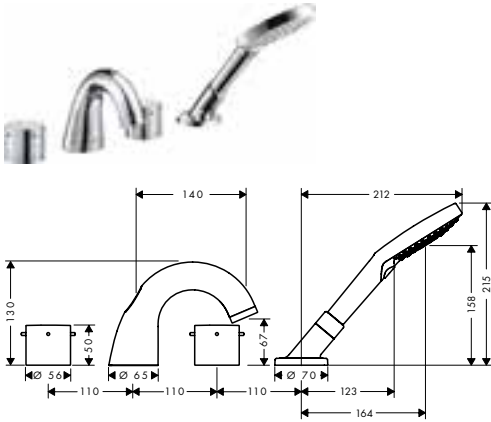

finish

code no.

4-hole rim mounted bath mixer with zero handles

Chrome
Special Finishes*

10444000
10444XXX

- / consists of: 4-hole rim mounted bath mixer, hand shower, shower hose, shower holder
- / projection 140 mm
- / connection type: basic set
- / spray type mixer: normal spray
- / spray type hand shower: Rain, RainAir, WhirlAir
- / maximum pull-out length of hand shower: 1.10 m
- / flow rate at 3 bar: 22 l/min
- / ceramic valves hot/ cold 180°
- / min. operating pressure: 1 bar
- / max. operating pressure: 10 bar
- / diverter with automatic resetting
- / non-return valve
- / connection dimension: DN15

Consisting of:
/ Hand shower 120 3jet (# 26050000)

Required parts:
/ Basic set for 4-hole rim mounted bath mixer

15480180

Basic set for 4-hole rim mounted bath mixer

15480180

- / maximum pull-out length of hand shower: 1.10 m
- / connection dimension: DN15

Optional parts:
/ Secuflex insert extension

98806000