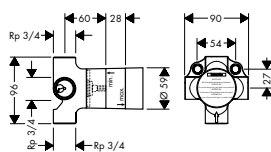

Basic set for Quattro four-way
diverter valve for concealed
installation

- / requires volume control
- / 3 functions
- / simultaneous utilization by 2 outlets
- / suitable for all Quattro finish sets
- / flow rate: 65 l/min
- / connection dimension: DN20

Optional parts:

- / Extension set 25 mm for shut-off/ diverter valve Trio-/ Quattro

16930180

92990000