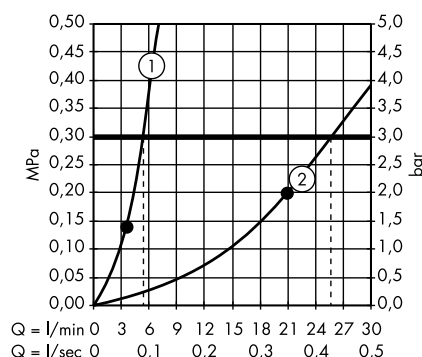

1. 1 x Body shower
2. 6 x Body shower