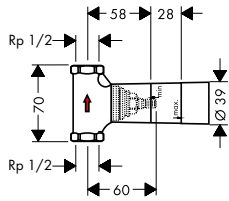

finish

code no.

Basic set 52 l/min for shut-off valve for concealed installation spindle

- / connection type: DN15
- / suitable for all shut-off valves finish sets
- / flow rate: 52 l/min
- / connection dimension: DN15

Alternative products:

- / Basic set 40 l/min for concealed installation for shut-off valve ceramic 16974180
- / Basic set 130 l/min for shut-off valve for concealed installation spindle 16970180

Optional parts:

- / Extension set 25 mm for shut-off/ diverter valve Trio-/ Quattro 92990000