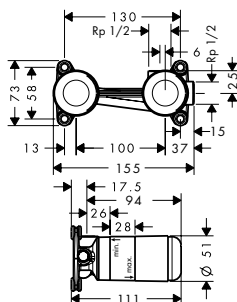

Optional parts:

/ Extension set 25 mm for single lever basin mixer wall-mounted	13586000

Basic set for single lever basin
mixer for concealed installation
wall-mounted

13623180

- / variable positioning of the mixer system, can be left or right of the spout
- / connection dimension: DN15

Optional parts:

/ Extension set 25 mm for single lever basin mixer wall-mounted	13586000