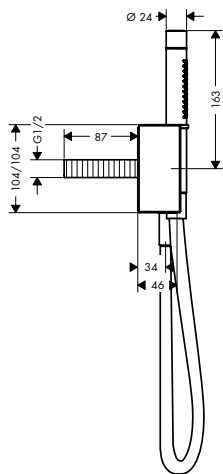

Porter unit with baton hand shower 2jet and shower hose

- / consists of: baton hand shower, porter unit, shower holder, shower hose
- / integrated support function
- / non-return valve
- / installation: wall
- / hose nut: for shower hoses with cylindrical nut on both sides

This product is not available in brushed special finishes.

Consisting of:

- / Metal effect shower hose 1.25 m (# 28282000)

Alternative products:

- / Porter unit with baton hand shower 2jet and shower hose - diamond cut

This product is not available in brushed special finishes.

Chrome	46520000
Special Finishes*	46520XXX

Chrome	46521000
Special Finishes*	46521XXX