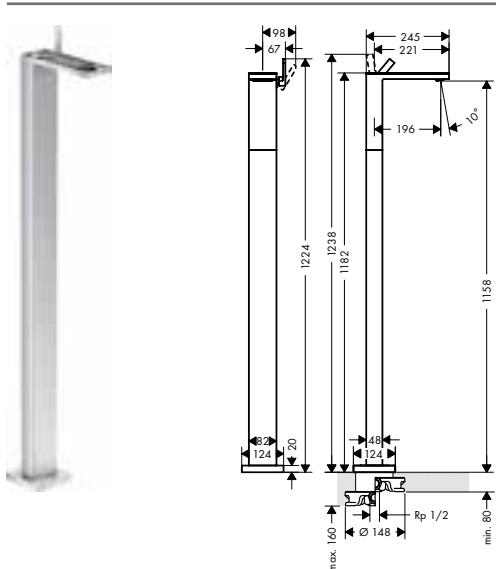

Single lever basin mixer floor-standing with push-open waste set without plate

- / consists of: single lever basin mixer, waste set
- / projection 196 mm
- / spray type: PowderRain
- / flow rate at 3 bar: 5 l/min
- / ceramic cartridge
- / temperature limitation adjustable
- / with isolated water conduction
- / suitable for continuous flow water heaters
- / push-open waste set G 1¼
- / connection type: basic set
- / connection dimension: DN15

Chrome
Special Finishes* 47042000
47042XXX

1. Required parts (choose one)
2. / Plate 245 Metal Chrome 47904000
   - / Plate 245 Glass Special Finishes* 47904XXX
   - / Plate 245 Black Walnut Mirror 47901000
   - / Plate 245 Marble Lasa Covelano Vena Oro Black 47901600
   - / Plate 245 Marble Nero Marquina 47907000
   - / Plate 245 Leather 47914000
   - / Mounting plate 245 Grey 47917000
   - 47922000

1. Required parts:
2. / Basic set for mixers floor-standing 10452180
3. Optional parts:
4. / Sealing foil for basic set bath mixer floor-standing 96441000

NEW