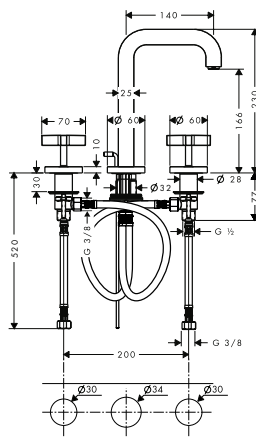

3-hole basin mixer 170 with spout 140 mm, cross handles, escutcheons and pop-up waste set

- / consists of: 3-hole basin mixer, waste set
- / ComfortZone 170
- / projection 140 mm
- / normal spray
- / flow rate at 3 bar: 5 l/min
- / ceramic valves hot/ cold 180°
- / suitable for continuous flow water heaters
- / pop-up waste set G 1¼
- / connection type: G ¾ connections
- / connection dimension: DN15

Chrome
Special Finishes*

39133000
39133XXX

Optional parts:

- / Hose extension set for 3-hole basin mixer

38959000