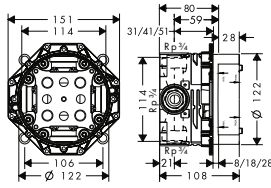

Basic set iBox universal

01700180

- / suitable for all shower, bath tub and thermostat finish sets for concealed installation
- / connection thread
- / Rp 3/4
- / rotationally-symmetric installation
- / sound-decoupled installation
- / connection dimension: DN20

Optional parts:

- / Extension 25 mm for basic set iBox universal
- / Fastening rail set for iBox universal

13587000

93171000