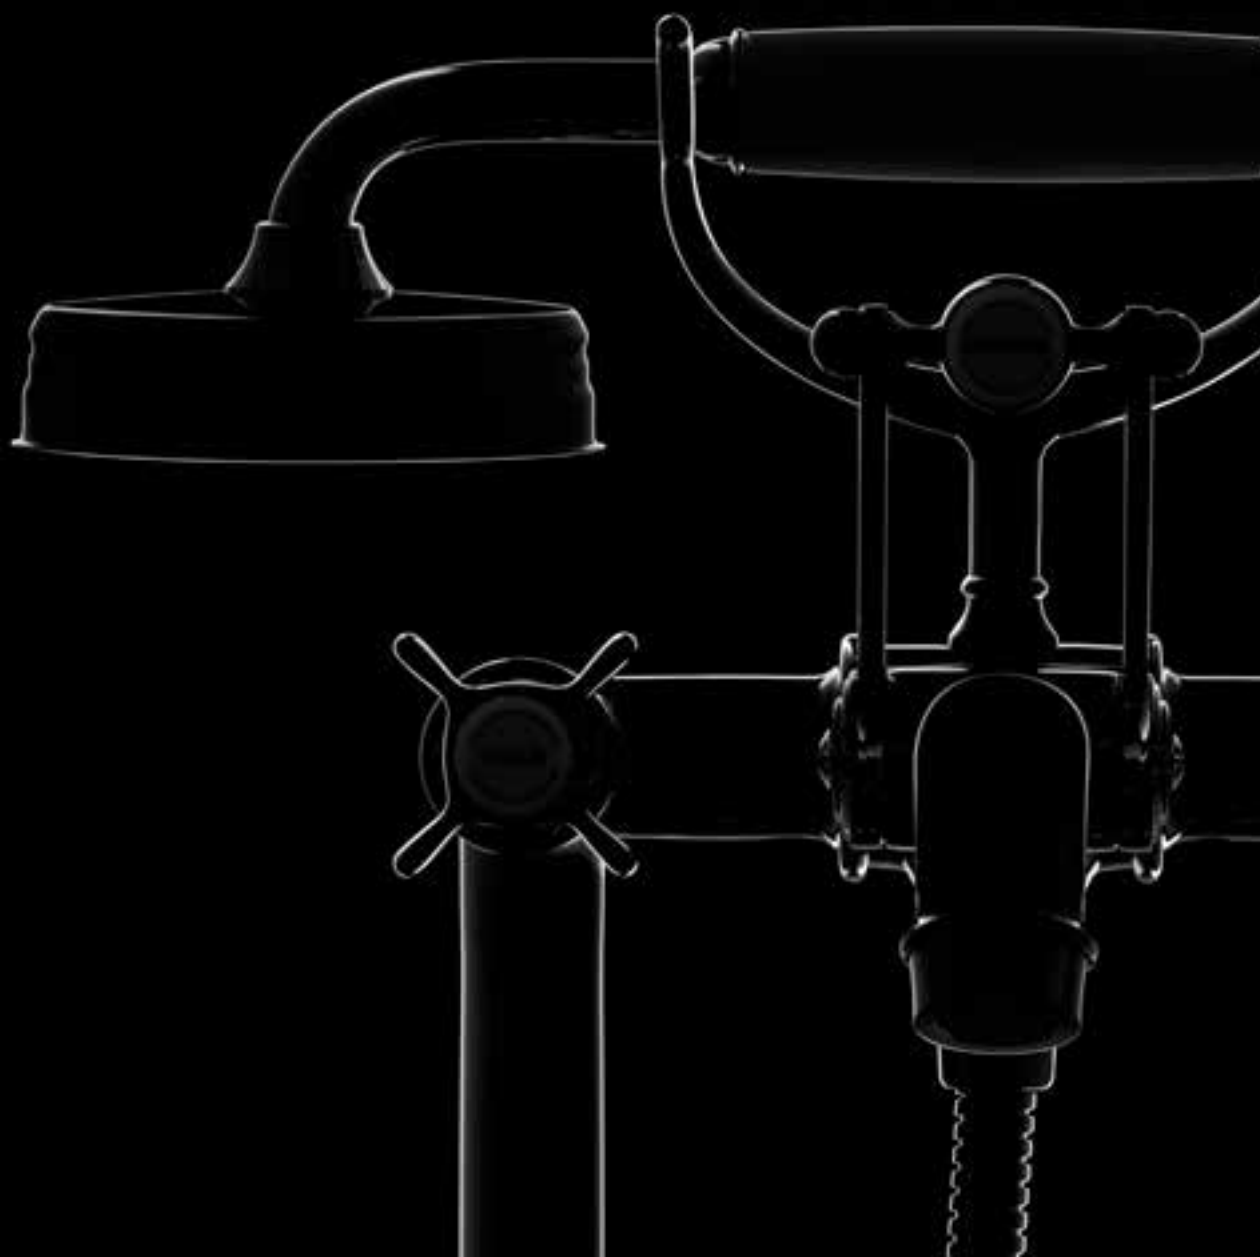

AXOR MONTREUX

Basin	248
Bidet	252
Bath	253
Shower	257
Thermostatic mixers / valves / diverters	258
Overhead showers	263
Hand showers	264
Shower sets	264
Shower systems	264