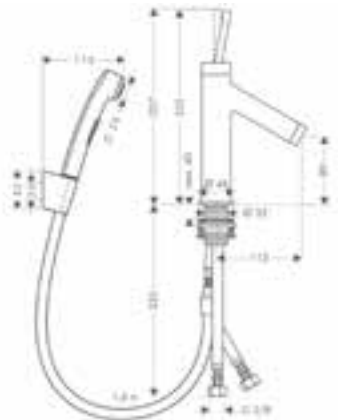

Single lever basin mixer 90 with bidette hand shower and shower hose 1.60 m

- / consists of: single lever basin mixer, bidette hand shower, shower holder, shower hose, waste set
- / ComfortZone 90
- / projection 112 mm
- / normal spray
- / spray type Bidette: shower spray
- / flow rate at 3 bar: 5 l/min
- / joystick ceramic cartridge
- / suitable for continuous flow water heaters
- / push-open waste set G 1 1/4
- / connection type: G 3/8 connections
- / connection dimension: DN15

Chrome
Special Finishes*

10300000
10300XXX

This product is available in the special finish Polished Gold Optic only via AXOR Signature inquiry.