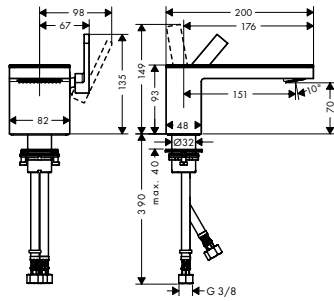

Single lever basin mixer 70
with push-open waste set

- / consists of: single lever basin mixer, plate, waste set
- / ComfortZone 70
- / projection 151 mm
- / plate of glass made of safety glass
- / spray type: PowderRain
- / flow rate at 3 bar: 5 l/min
- / ceramic cartridge
- / temperature limitation adjustable
- / with isolated water conduction
- / suitable for continuous flow water heaters
- / push-open waste set G 1¼
- / connection type: G ¾ connections
- / connection dimension: DN15

Chrome/
Mirror Glass 47010000
Chrome/Black Glass 47010600