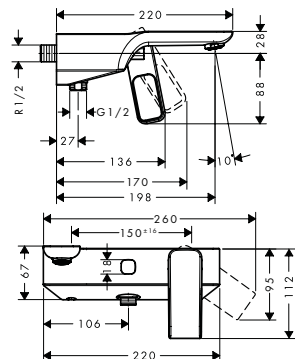

Bath

finish

code no.

Single lever bath mixer
for exposed installation

Chrome
Special Finishes*

11420000
11420XXX

- / projection 198 mm
- / connection type: s-shaped connections
- / centre distance: 150 ± 16 mm
- / spray type mixer: normal spray
- / flow rate at 3 bar: 22 l/min
- / ceramic cartridge
- / min. operating pressure: 1 bar
- / max. operating pressure: 10 bar
- / temperature limitation adjustable
- / diverter with automatic resetting
- / non-return valve
- / with silencer
- / suitable for continuous flow water heaters
- / connection dimension: DN15

This product is not available in the special finishes Polished and Brushed Black Chrome.