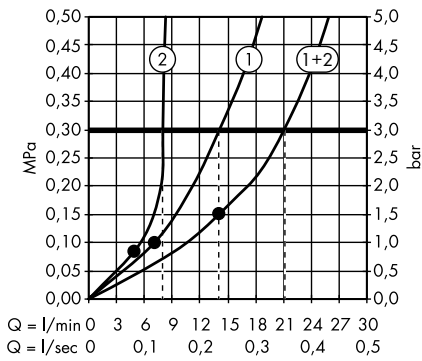

1. Overhead shower
2. Hand shower

/ Showerpipe with thermostat and overhead shower 240 1jet # 16572000, 16572820