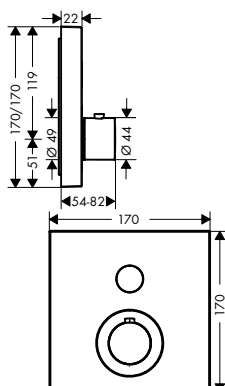

finish

code no.

Thermostat for concealed installation square for 1 function

- / 1 function
- / Select push-button on/off control for 1 outlet
- / maximum flow rate at 3 bar: 26 l/min
- / thermostat cartridge
- / safety lock at 40° C
- / temperature limitation adjustable
- / connection type: basic set
- / Thermostat is delivered with button On/Off

Required parts:

- / Basic set iBox universal

01700180

Optional parts:

- / Extension 25 mm for basic set iBox universal
- / Fastening rail set for iBox universal

13587000

93171000