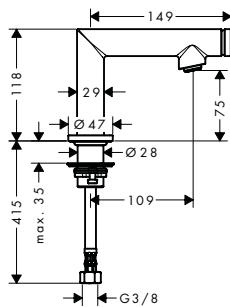

Single lever basin mixer 250
with loop handle for wash bowls
and waste set

- / consists of: single lever basin mixer, waste set
- / ComfortZone 250
- / projection 201 mm
- / normal spray
- / flow rate at 3 bar: 5 l/min
- / ceramic cartridge
- / temperature limitation adjustable
- / suitable for continuous flow water heaters
- / non-closing waste set
- / connection type: G 3/8 connections
- / connection dimension: DN15

finish

code no.

Chrome 38034000
Brushed Nickel 38034820
Special Finishes* 38034XXX

Pillar tap 70 without waste set

- / ComfortZone 70
- / projection 100 mm
- / normal spray
- / flow rate at 3 bar: 5 l/min
- / ceramic valve 180°
- / for cold water connection
- / connection type: copper pipe connections
- / connection dimension: DN15

Chrome 38130000
Brushed Nickel 38130820
Special Finishes* 38130XXX

Pillar tap Select 80 without waste set

- / ComfortZone 80
- / projection 109 mm
- / normal spray
- / flow rate at 3 bar: 5 l/min
- / Select valve
- / for cold water connection
- / connection type: G 3/8 connection hose
- / connection dimension: DN15

Chrome 45130000
Brushed Nickel 45130820
Special Finishes* 45130XXX

Basin mixer for concealed
installation wall-mounted Select
with spout 158 mm

- / consists of: basin mixer for concealed installation wall-mounted, waste set
- / projection 158 mm
- / normal spray
- / flow rate at 3 bar: 5 l/min
- / Select valve
- / separation of temperature control and open/close
- / suitable for continuous flow water heaters
- / non-closing waste set
- / connection type: basic set
- / connection dimension: DN15
- / handle can be positioned on the right or left, depends on the basic set installation

Chrome 45112000
Brushed Nickel 45112820
Special Finishes* 45112XXX

Alternative sizes:

- / Basin mixer for concealed installation wall-mounted Select with spout 221 mm