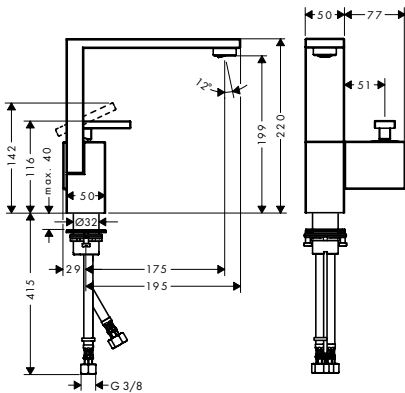

Single lever basin mixer 190 with push-open waste set

- / consists of: single lever basin mixer, waste set
- / ComfortZone 190
- / projection 175 mm
- / normal spray
- / flow rate at 3 bar: 5 l/min
- / ceramic cartridge
- / temperature limitation adjustable
- / suitable for continuous flow water heaters
- / push-open waste set G 1 1/4
- / material waste set: metal
- / connection type: G 3/8 connections
- / connection dimension: DN15

Chrome

46020000

Special Finishes*

46020XXX

This product is not available in brushed special finishes.

Alternative products:

- / Single lever basin mixer 190 with push-open waste set - diamond cut

Chrome
Special Finishes*

46021000
46021XXX

This product is not available in brushed special finishes.