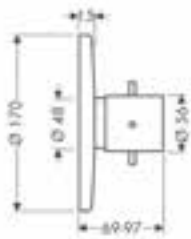

Thermostatic mixers/ valves/ diverters

Thermostat HighFlow for concealed installation

- / maximum flow rate at 3 bar: 59 l/ min
- / thermostat cartridge
- / min. operating pressure: 1 bar
- / max. operating pressure: 10 bar
- / safety lock at 38° C
- / temperature limitation adjustable
- / non-return valve
- / with silencer
- / connection type: basic set

Alternative products:

- / Thermostat for concealed installation

finish	code no.
Chrome	10715000
Special Finishes*	10715XXX

Chrome	10710000
Special Finishes*	10710XXX

Required parts:

- / Basic set iBox universal

01700180

Optional parts:

- / Extension element round 1-hole

Chrome	14960000
Brushed Nickel	14960820
Special Finishes*	14960XXX

- / Extension 25 mm for basic set iBox universal

13587000

- / Fastening rail set for iBox universal

93171000