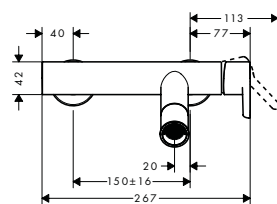

Single lever bath mixer
for exposed installation with lever
handle

- / projection 200 mm
- / connection type: s-shaped connections
- / centre distance: 150 ± 16 mm
- / spray type mixer: normal spray
- / flow rate at 3 bar: 22 l/min
- / ceramic cartridge
- / min. operating pressure: 1 bar
- / max. operating pressure: 10 bar
- / temperature limitation adjustable
- / diverter with automatic resetting
- / non-return valve
- / with silencer
- / suitable for continuous flow water heaters
- / connection dimension: DN15
- / matching handle design for the AXOR Starck basin mixers with lever handles

Chrome
Special Finishes*

10465000
10465XXX