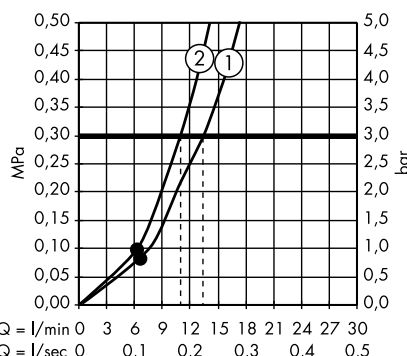

1. Normal spray
2. Soft spray

/ Baton hand shower 2jet
28532000