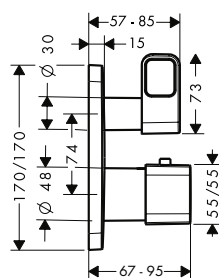

finish code no.