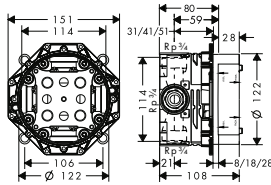

finish

code no.

Basic set iBox universal

01700180

- / suitable for all shower, bath tub and thermostat finish sets for concealed installation
- / connection thread
- / Rp 3/4
- / rotationally-symmetric installation
- / sound-decoupled installation
- / connection dimension: DN20

Optional parts:

- / Extension 25 mm for basic set iBox universal
- / Fastening rail set for iBox universal

13587000

93171000