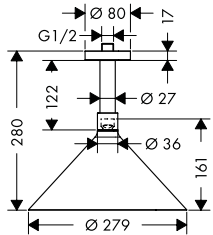

Overhead shower 240 2jet with shower arm

Chrome 26021000
Special Finishes* 26021XXX

- / consists of: overhead shower, shower arm
- / spray type: Rain, RainAir
- / shower head size: 279 mm
- / shower arm length: 400 mm
- / shower arm swivels by 150°
- / ball-joint: overhead shower angle adjustable
- / flow rate Rain spray (at 3 bar): 15 l/min
- / flow rate RainAir spray (at 3 bar): 15 l/min
- / Select button on overhead shower
- / material spray disc: metal
- / spray disc removable for cleaning
- / installation: wall
- / connection thread G 1/2
- / connection dimension: DN15
- / suitable for continuous flow water heaters with an output of 18 kW