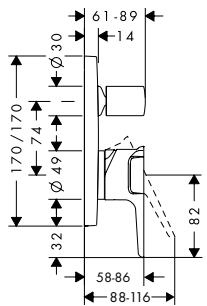

Single lever bath mixer for concealed installation

Chrome 36455000
Special Finishes* 36455XXX

- / connection type: basic set
- / ceramic cartridge
- / min. operating pressure: 1 bar
- / max. operating pressure: 10 bar
- / temperature limitation adjustable
- / diverter with automatic resetting
- / with silencer
- / suitable for continuous flow water heaters

1. Alternative products:
2. / Single lever bath mixer for concealed installation with integrated security combination according to EN1717 Chrome 36457000
     Special Finishes* 36457XXX

1. Required parts:
2. / Basic set iBox universal 01700180

1. Optional parts:
2. / Extension element softcube 2-hole Chrome 14972000
     Special Finishes* 14972XXX
   - / Extension 25 mm for basic set iBox universal 13587000
   - / Fastening rail set for iBox universal 93171000