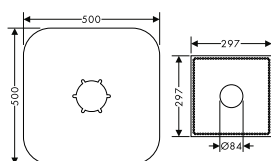

Sealing foil for basic set bath
mixer floor-standing

96441000