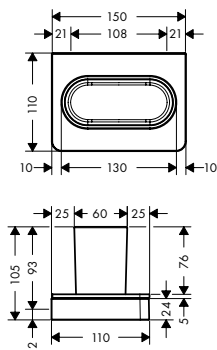

AXOR Universal Accessories designed by Antonio Citterio

Toothbrush tumbler

- / drilling distance 108 mm
- / wall-mounted
- / adapter set # 42870XXX must be used when installing on a rail

Optional parts:

- / Adapter set
- / Rail grab bar 300 mm
- / Rail bath towel holder 600 mm
- / Rail bath towel holder 800 mm

finish	code no.
Chrome	42834000
Special Finishes*	42834XXX

Chrome	42870000
Special Finishes*	42870XXX
Chrome	42830000
Special Finishes*	42830XXX
Chrome	42832000
Special Finishes*	42832XXX
Chrome	42833000
Special Finishes*	42833XXX