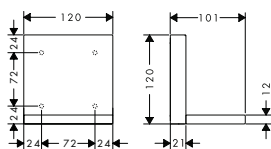

AXOR ShowerCollection Accessories designed by Philippe Starck

finish

code no.

Shelf 120/120

Chrome

40872000

Special Finishes*

40872XXX

- / when positioning the shelf between waterconducting parts (# 10755000, # 10751000, # 10942000, # 10972000, # 10651000, # 28491000) in joined installation (10 mm distance), it is recommended to use basic set # 40877180
- / suitable for installation with or without basic set # 40877180
- / for use with either vertical or horizontal installation of the basic set

Optional parts:

- / Basic set/ waterconducting unit for shelf 120/120 for concealed installation

40877180