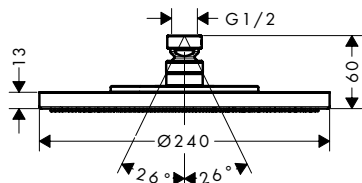

Optional parts:

- / Shower arm 390 mm Chrome 26431000
Brushed Nickel 26431820
Special Finishes* 26431XXX
- / Ceiling connector 100 mm Chrome 26432000
Brushed Nickel 26432820
Special Finishes* 26432XXX
- / Ceiling connector 300 mm Chrome 26433000
Brushed Nickel 26433820
Special Finishes* 26433XXX