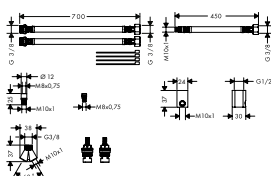

finish

code no.

Hose extension set for 3-hole basin mixer
/ length of hoses 700 mm
/ for free positioning of spout and handles

38959000