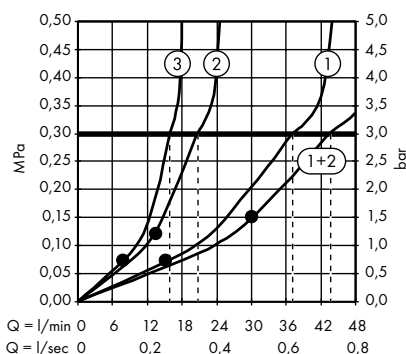

1. Normal spray
2. RainAir
3. Laminar spray

/ Overhead shower 250/580 3jet
35283000