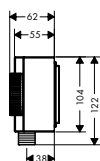

- / consists of: Thermostatic module, shower holder, baton hand shower, shower hose
- / depending on volume flow and installation situation approx. 50% flow rate reduction and integrated shut off function
- / 4 functions
- / simultaneous use of several outlets
- / Select push-button on/off control for 4 outlets
- / maximum flow rate at 3 bar: 38.7 l/min
- / flow rate at 3 bar: 38.7 l/min
- / flow rate hand shower connection at 3 bar: 14 l/min
- / thermostat cartridge, Select valve
- / min. operating pressure: 1 bar
- / max. operating pressure: 10 bar
- / safety lock at 40° C
- / temperature limitation adjustable
- / hose nut: for shower hoses with cylindrical nut on both sides
- / connection type: basic set
- / Thermostat is delivered with buttons hand shower, Waterfall, Rain large, Mono

This product is not available in brushed special finishes.

Consisting of:

- / Metal effect shower hose 1.25 m (# 28282000)

Alternative products:

- / Thermostatic module Select 610/100 for concealed installation for 4 functions - diamond cut

Chrome
Special Finishes*

46721000
46721XXX

This product is not available in brushed special finishes.

Required parts:

- / Basic set for thermostatic module Select for 4 functions

18312180

Basic set for thermostatic module
Select for 4 functions

18312180

- / 4 functions
- / connection thread
- / Rp 3/4
- / installation depth: 87 - 122 mm
- / horizontal installation
- / sound-decoupled installation
- / connection dimension: DN15/DN20

*For additional information please refer to the "special finish" overview.