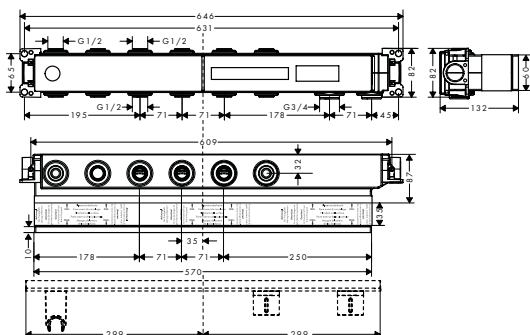

Basic set for thermostatic module
Select for 4 functions

18312180

- / 4 functions
- / connection thread
- / Rp 3/4
- / installation depth: 87 - 122 mm
- / horizontal installation
- / sound-decoupled installation
- / connection dimension: DN15/DN20