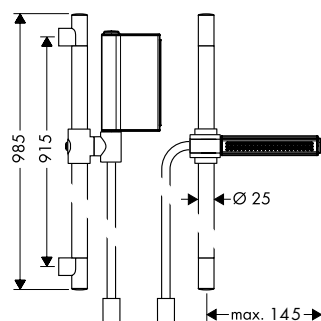

Shower sets

finish

code no.

Shower set 0.90 m with hand shower 2jet

Chrome
Special Finishes*

45722000
45722XXX

- / consists of: baton hand shower, shower bar, shower hose, slider
- / spray type: normal spray, flood spray
- / convenient diversion via Select button
- / pivot joints on shower and fixed side
- / nuts shower hose: shower hose with cylindrical nut on both ends
- / AXOR Starck wall bar 0.90 m
- / maximum flow rate at 3 bar: 12 l/min
- / wall supports of plastic

Consisting of:

- / Hand shower 2jet (# 45720000)
- / Metal effect shower hose 1.60 m (# 28286000)

Optional parts:

- / Wall bar spacer for Unica wall bar D

Chrome

96186000