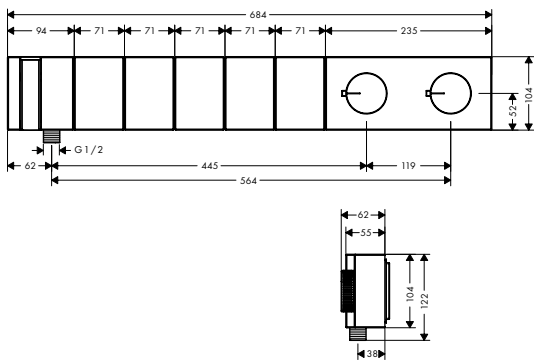

This product is not available in brushed special finishes.

Consisting of:

- / Metal effect shower hose 1.25 m (# 28282000)

Alternative products:

- / Thermostatic module Select 680/100 for concealed installation for 5 functions - diamond cut