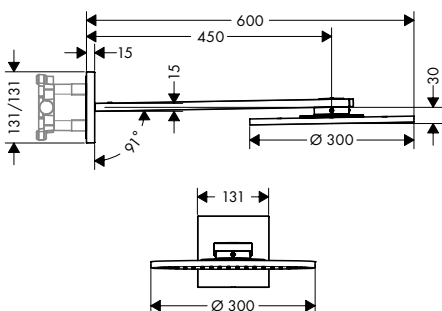

Overhead shower 300 2jet with shower arm

Chrome 35303000
Special Finishes* 35303XXX

- / consists of: overhead shower, shower arm
- / spray type: PowderRain, Intense PowderRain
- / shower head size: 300 mm
- / shower arm length: 450 mm
- / maximum flow rate at 3 bar: 19 l/min
- / flow rate Intense PowderRain (at 3bar): 16 l/min
- / flow rate PowderRain spray (at 0.3 bar): 19 l/min
- / Select button on thermostat
- / dynamic spray nozzles move out while using
- / material spray disc: metal
- / overhead shower removable for cleaning
- / ServiceCard with sieve can be removed without tools for cleaning purpose
- / installation: wall
- / connection thread G 1/2
- / connection dimension: DN15

Required parts:

/ Basic set for overhead shower 2jet with shower arm		35361180