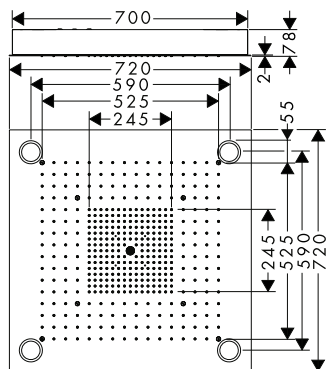

ShowerHeaven 720/720 3jet with lighting

Stainless Steel Optic 10627800

- / spray type: RainAir, normal spray, laminar spray
- / shower head size: 720 x 720 mm
- / maximum flow rate at 3 bar: 36.8 l/min
- / flow rate RainAir spray (at 3 bar): 20.5 l/min
- / flow rate normal spray (at 3 bar): 36.8 l/min
- / flow rate laminar spray: 15.9 l/min
- / the 3 spray zones must be controlled via 3 valves or a diverter valve with 3 outlets, can be activated individually or in combination
- / spray zones: Bodyzone - outer overhead shower zone, Rainzone - inner overhead shower zone with AirPower function, laminar spray at $\varnothing$ 17 mm
- / spray disc surface: polished stainless steel
- / frame: brushed stainless steel
- / installation: ceiling
- / connection dimension: DN20
- / with integrated lighting
- / illuminant: LED
- / power supply: 12 V
- / transformer power supply for concealed installation 12 V, 18 W
- / input voltage: 100 - 240 V AC / 50 / 60 Hz
- / output voltage: 12 V - DC
- / colour temperature: 2700 K
- / energy efficiency label: C
- / not suitable for continuous flow water heaters
- / TÜV certified

Alternative products:

/ ShowerHeaven 720/720 3jet without lighting	Stainless Steel Optic	10625800

Optional parts:

/ Thermostatic module 360/120 for concealed installation square for 3 functions	Chrome	10751000
	Special Finishes*	10751XXX