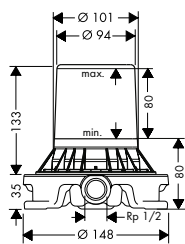

Basic set for mixers floor-standing

- / for mounting on unfinished floor
- / suitable for single lever bath mixer, single lever basin mixer and bath spout floor-standing
- / connection dimension: DN15

Optional parts:

- / Sealing foil for basic set bath mixer floor-standing

10452180

96441000