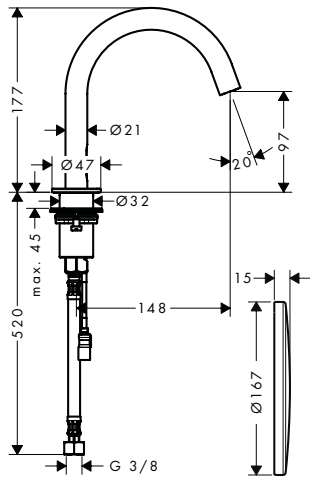

finish

code no.

Electronic basin mixer
with temperature pre-adjustment
with mains connection 230 V

Chrome
Special Finishes*

38010000
38010XXX

- / ComfortZone 100
- / projection 148 mm
- / normal spray
- / flow rate at 3 bar: 3.5 l/min
- / theft-proof aerator
- / temperature adjustable via iBox
- / suitable for continuous flow water heaters
- / infrared sensor technology
- / automatic environmental adjustment of infrared sensor
- / adjustable optical range of infrared sensor (2 settings)
- / 230 V / 50 Hz mains connection
- / hygiene rinse activatable (automatic water flow for 10 seconds every 24 hours following the last operation)
- / permanent rinse activatable (single water flow for 180 seconds, suitable for thermal disinfection)
- / manual water stop for washbasin cleaning
- / performance may be impaired if the sensor is obscured by the design of the wash basin, or when the wash basin is oversized and the distance between sensor and the wash basin edge is larger than 75 mm
- / functional restriction due to too large distance
- / connection dimension: DN15
- / dirt filters in the connection hoses

This product is not available in the special finishes Red Gold and Black Chrome.

Required parts:

- / Basic set for electronic basin mixer 16182180