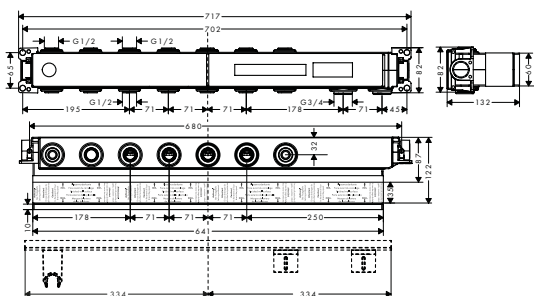

Basic set for thermostatic module
Select for 5 functions

18313180

- / 5 functions
- / connection thread
- / Rp 3/4
- / installation depth: 87 - 122 mm
- / horizontal installation
- / sound-decoupled installation
- / connection dimension: DN15/DN20