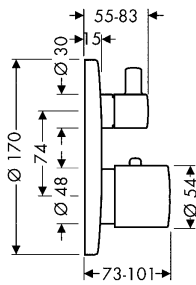

**Thermostat for concealed
installation with shut-off valve**

- / 1 function
- / maximum flow rate at 3 bar: 26 l/min
- / thermostat cartridge, ceramic valves 90°
- / min. operating pressure: 1 bar
- / max. operating pressure: 10 bar
- / safety lock at 40° C
- / temperature limitation adjustable
- / non-return valve
- / with silencer
- / connection type: basic set

This product is available in the special finishes Polished and Brushed Bronze only via AXOR Signature inquiry.

Required parts:

- / Basic set iBox universal

Optional parts:

- / Extension element round 2-hole arrow
- / Extension 2.5 mm for basic set iBox universal
- / Fastening rail set for iBox universal

Chrome	38700000
Special Finishes*	38700XXX

01700180

Chrome	14963000
Brushed Nickel	14963820
Special Finishes*	14963XXX
	13587000

93171000