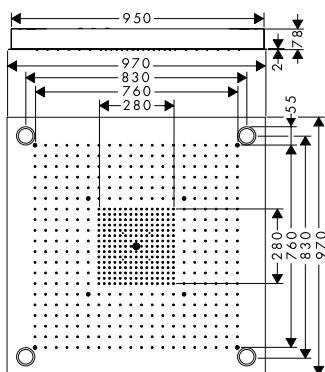

finish

code no.

ShowerHeaven 970/970 3jet with lighting

Stainless Steel Optic 10623800

- / spray type: RainAir, normal spray, laminar spray
- / shower head size: 970 x 970 mm
- / maximum flow rate at 3 bar: 33.3 l/min
- / flow rate RainAir spray (at 3 bar): 20.6 l/min
- / flow rate normal spray (at 3 bar): 33.3 l/min
- / flow rate laminar spray: 15.6 l/min
- / can be activated individually or in combination, the 3 spray zones must be controlled via 3 valves or a diverter valve with 3 outlets
- / spray zones: Bodyzone - outer overhead shower zone, Rainzone - inner overhead shower zone with AirPower function, laminar spray at Ø 17 mm
- / spray disc surface: polished stainless steel
- / frame: brushed stainless steel
- / installation: ceiling
- / connection dimension: DN20
- / with integrated lighting
- / illuminant: LED
- / power supply: 12 V
- / transformer power supply for concealed installation 12 V, 18 W
- / input voltage: 100 - 240 V AC / 50 / 60 Hz
- / output voltage: 12 V - DC
- / colour temperature: 2700 K
- / energy efficiency label: C
- / not suitable for continuous flow water heaters
- / TÜV certified

Alternative products:

/ ShowerHeaven 970/970 3jet without lighting	Stainless Steel Optic 10621800
Optional parts:	
/ Thermostatic module 360/120 for concealed installation square for 3 functions	Chrome 10751000 Special Finishes* 10751XXX