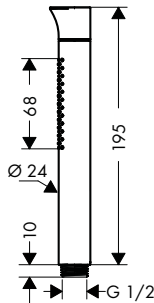

Baton hand shower 2jet

- / spray type: Rain, Mono
- / spray type adjustment by turning spray disc
- / maximum flow rate at 3 bar: 13 l/min
- / rinseable dirt filter
- / connection thread G 1/2
- / connection dimension: DN15
- / suitable for continuous flow water heaters
- / not recommended for rim-/ tile-mounted mixers

Chrome
Special Finishes*

12680000
12680XXX

Optional parts:

- / Metal effect shower hose 1.25 m
- / Metal effect shower hose 1.60 m
- / Metal effect shower hose 2.00 m

Chrome	28282000
Special Finishes*	28282XXX
Chrome	28286000
Special Finishes*	28286XXX
Chrome	28284000
Special Finishes*	28284XXX