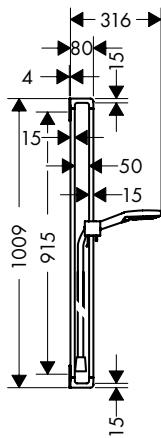

Wall plate 120/120 Softcube

- / material: metal
- / wall-mounted

Chrome 36725000
Special Finishes* 36725XXX

Optional parts:

- / Shower arm 389 mm Chrome 27348000
Special Finishes* 27348XXX

Shower sets

Shower set 0.90 m with hand shower 120 3jet