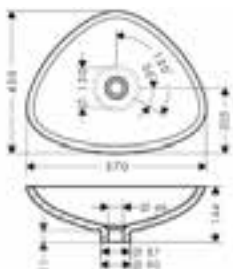

Wash bowl 570/450

- / counter top washbowl
- / only in conjunction with basin mixers without pull rod
- / mineral cast with gelcoat
- / for planning consider drilling template
- / CE
- / TÜV certified

White

42305000

Optional parts:

- / Single lever basin mixer 220 for wash bowls with waste set
- / Waste set non-closing for washbasins

Chrome
Special Finishes*
Chrome
Special Finishes*

18020000
18020XXX
51301000
51301XXX