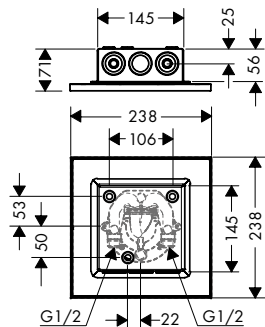

Required parts:

- / Basic set for overhead shower ceiling

35363180

Overhead shower 250/250 1jet with shower arm

Chrome
Special Finishes*

35306000
35306XXX

- / consists of: overhead shower, shower arm
- / spray type: PowderRain
- / shower head size: 250 x 250 mm
- / shower arm length: 450 mm
- / maximum flow rate at 3 bar: 17 l/min
- / flow rate PowderRain spray (at 0.3 bar): 17 l/min
- / dynamic spray nozzles move out while using
- / material spray disc: metal
- / overhead shower removable for cleaning
- / ServiceCard with sieve can be removed without tools for cleaning purpose
- / installation: wall
- / connection thread G 1/2
- / connection dimension: DN15