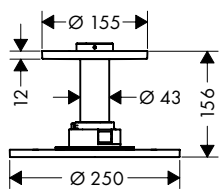

Overhead shower 250 2jet with ceiling connection

Chrome
Special Finishes*

35297000
35297XXX

- / consists of: overhead shower, ceiling connector
- / spray type: PowderRain, Intense PowderRain
- / shower head size: 250 mm
- / maximum flow rate at 3 bar: 18 l/min
- / flow rate Intense PowderRain (at 3bar): 16 l/min
- / flow rate PowderRain spray (at 0.3 bar): 18 l/min
- / Select button on thermostat
- / dynamic spray nozzles move out while using
- / material spray disc: metal
- / overhead shower removable for cleaning
- / ServiceCard with sieve can be removed without tools for cleaning purpose
- / brass ceiling connector
- / ceiling connection length: 100 mm
- / installation: ceiling
- / connection dimension: DN15

Required parts:

- / Basic set for overhead shower with ceiling connector

26434180

Optional parts:

- / Extension 230 mm for ceiling connector overhead shower

Chrome
Special Finishes*

35288000
35288XXX