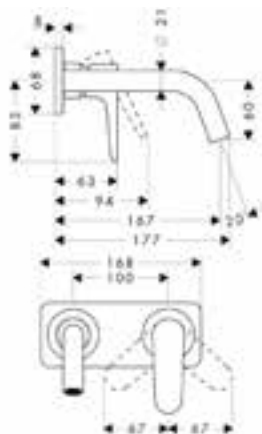

Alternative sizes:
/ Single lever basin mixer for concealed installation wall-mounted with spout 227 mm and plate

Chrome 34115000
Special Finishes* 34115XXX

Alternative products:
/ Single lever basin mixer for concealed installation wall-mounted with spout 167 mm and escutcheons

Chrome 34113000
Special Finishes* 34113XXX

/ Single lever basin mixer for concealed installation wall-mounted with spout 227 mm and escutcheons

Chrome 34116000
Special Finishes* 34116XXX

Required parts:
/ Basic set for single lever basin mixer for concealed installation wall-mounted 13623180

Optional parts:
/ Extension set 25 mm for single lever basin mixer wall-mounted 13586000