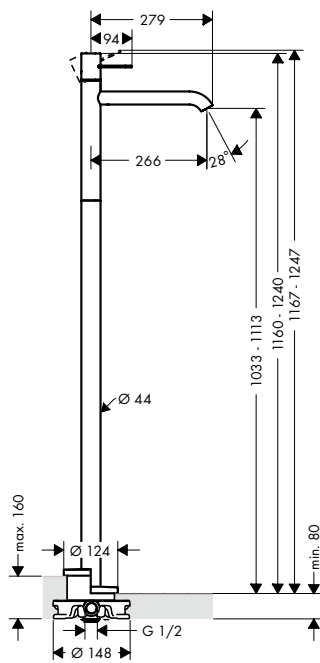

finish

code no.

Single lever basin mixer
floor-standing with loop handle
without waste set

- / projection 266 mm
- / normal spray
- / flow rate at 3 bar: 5 l/min
- / ceramic cartridge
- / temperature limitation adjustable
- / suitable for continuous flow water heaters
- / connection type: basic set
- / connection dimension: DN15

Required parts:

- / Basic set for mixers floor-standing

Optional parts:

- / Sealing foil for basic set bath mixer floor-standing

Chrome 38037000
Brushed Nickel 38037820
Special Finishes* 38037XXX

10452180

96441000

Basic set for mixers floor-standing

- / for mounting on unfinished floor
- / suitable for single lever bath mixer, single lever basin mixer and bath spout floor-standing
- / connection dimension: DN15

Optional parts:

- / Sealing foil for basic set bath mixer floor-standing

10452180

96441000

Sealing foil for basic set bath
mixer floor-standing

96441000