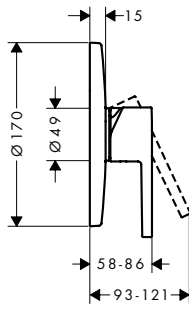

finish code no.

Single lever shower mixer for concealed installation with lever handle

- / 1 function
- / connection type: basic set
- / flow rate at 3 bar: 29.3 l/min
- / ceramic cartridge
- / min. operating pressure: 1 bar
- / max. operating pressure: 10 bar
- / temperature limitation adjustable
- / with silencer
- / suitable for continuous flow water heaters
- / matching handle design for the AXOR Starck basin mixers with lever handles

This product is available in the special finish Brushed Red Gold only via AXOR Signature inquiry.

Required parts:

- / Basic set iBox universal 01700180

Optional parts:

/ Extension element round 1-hole

Chrome	14960000
Brushed Nickel	14960820
Special Finishes*	14960XXX

- / Extension 25 mm for basic set iBox universal 13587000
- / Fastening rail set for iBox universal 93171000

Chrome 14960000
Brushed Nickel 14960820
Special Finishes* 14960XXX