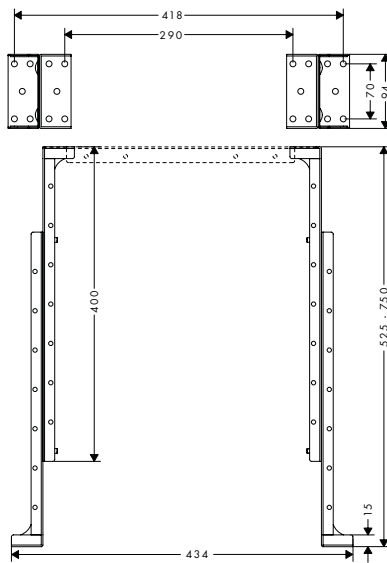

		<p>SBOX Installation plate for tile mounted installation</p> <ul style="list-style-type: none"> / dimension: 350 x 120 mm 		28014000

finish

code no.

SBOX Mounting angle set
for installation plate for tile
mounted installation