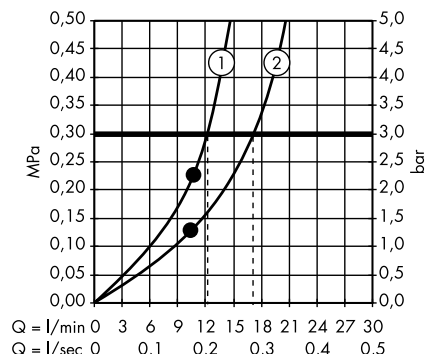

1. With flow limiter (12 l/min)
2. With flow limiter (25 l/min)

/ Overhead shower 240/240 1jet with ceiling connection
10929000