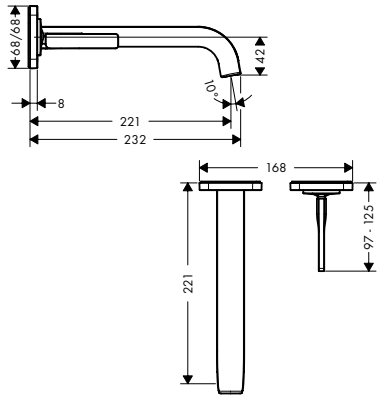

finish

code no.

Single lever basin mixer
for concealed installation
wall-mounted with pin handle,
spout 221 mm and escutcheons

Chrome
Special Finishes*

36106000
36106XXX

- / consists of: single lever basin mixer for concealed installation wall-mounted, waste set
- / projection 221 mm
- / laminar spray
- / flow rate at 3 bar: 5 l/min
- / joystick ceramic cartridge
- / suitable for continuous flow water heaters
- / non-closing waste set
- / connection type: basic set
- / handle can be positioned on the right or left, depends on the basic set installation

Required parts:

- / Basic set for single lever basin mixer for concealed installation wall-mounted

13623180