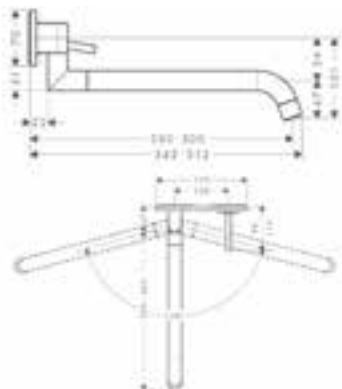

AXOR Uno

Single lever kitchen mixer
for concealed installation
wall-mounted

- / handle can be positioned on the right or left, depends on the basic set installation
- / swivel range adjustable in 2 steps to 110° or 150°
- / with telescopic function (330 - 500 mm)
- / normal spray
- / maximum flow rate at 3 bar: 9 l/min
- / joystick ceramic cartridge
- / connection type: basic set or base unit required
- / integrated non-return valve
- / suitable for continuous flow water heaters

Required parts:

- / Basic set for single lever basin mixer for concealed installation wall-mounted

Optional parts:

- / Extension set 25 mm for single lever basin mixer wall-mounted

Chrome	38815000
Stainless Steel Finish	38815800
Special Finishes*	38815XXX

13623180

13586000