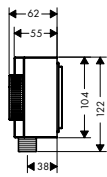

Thermostatic module Select
540/100 for concealed
installation for 3 functions

Chrome
Special Finishes*

46710000
46710XXX

- / consists of: Thermostatic module, shower holder, baton hand shower, shower hose
- / depending on volume flow and installation situation approx. 50% flow rate reduction and integrated shut off function
- / 3 functions
- / simultaneous use of several outlets
- / Select push-button on/off control for 3 outlets
- / maximum flow rate at 3 bar: 37.5 l/min
- / flow rate at 3 bar: 37.5 l/min
- / flow rate hand shower connection at 3 bar: 14 l/min
- / thermostat cartridge, Select valve
- / min. operating pressure: 1 bar
- / max. operating pressure: 10 bar
- / safety lock at 40° C
- / temperature limitation adjustable
- / hose nut: for shower hoses with cylindrical nut on both sides
- / connection type: basic set
- / Thermostat is delivered with buttons handshower, PowderRain, Rain large

This product is not available in brushed special finishes.

Consisting of:

- / Metal effect shower hose 1.25 m (# 28282000)

Alternative products:

- / Thermostatic module Select 540/100 for concealed installation for 3 functions - diamond cut

Chrome
Special Finishes*

46711000
46711XXX

This product is not available in brushed special finishes.

Required parts:

- / Basic set for thermostatic module Select for 3 functions

18311180