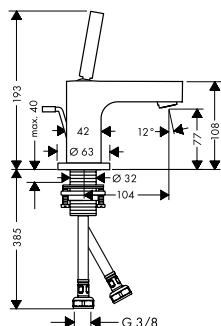

Basin

finish

code no.

Single lever basin mixer 80
with pin handle for hand
washbasins with pop-up waste set

- / consists of: single lever basin mixer, waste set
- / ComfortZone 80
- / projection 104 mm
- / normal spray
- / flow rate at 3 bar: 5 l/min
- / joystick ceramic cartridge
- / suitable for continuous flow water heaters
- / pop-up waste set G 1 1/4
- / connection type: G 3/8 connections
- / connection dimension: DN15

Chrome 39015000
Special Finishes* 39015XXX