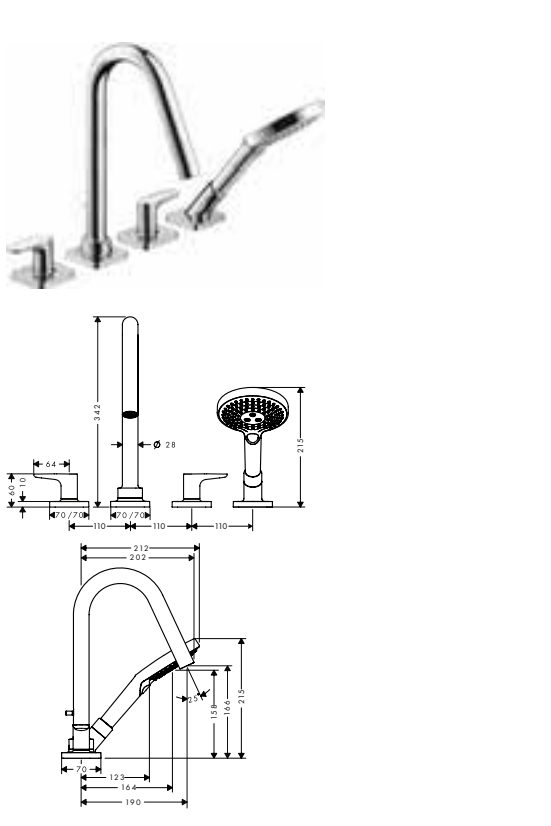

Basic set for 4-hole rim mounted bath mixer

- / maximum pull-out length of hand shower: 1.10 m
- / connection dimension: DN15

Optional parts:
/ Secuflex insert extension 98806000

15480180

4-hole tile mounted bath mixer with lever handles and escutcheons