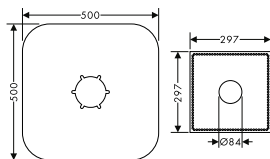

finish

code no.

Sealing foil for basic set bath mixer floor-standing

96441000