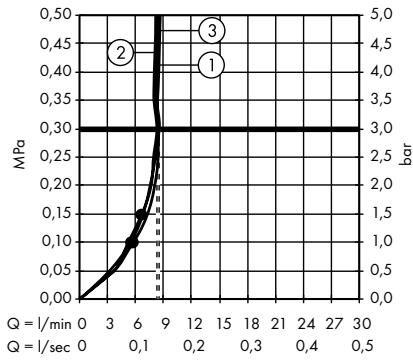

/ Hand shower 120 3jet EcoSmart 9 l/min # 26051000

1. RainAir
2. WhirlAir
3. Rain

/ Hand shower 100 1jet # 16320000, 16320820