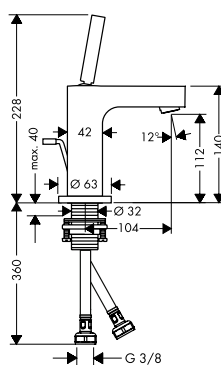

Single lever basin mixer 110
with pin handle and pop-up
waste set

- / consists of: single lever basin mixer, waste set
- / ComfortZone 110
- / projection 104 mm
- / normal spray
- / flow rate at 3 bar: 5 l/min
- / joystick ceramic cartridge
- / suitable for continuous flow water heaters
- / pop-up waste set G 1 1/4
- / connection type: G 3/8 connections
- / connection dimension: DN15

Chrome 39010000
Special Finishes* 39010XXX

Alternative products:

- / Single lever basin mixer 110 with pin handle and waste set

Chrome 39018000
Special Finishes* 39018XXX