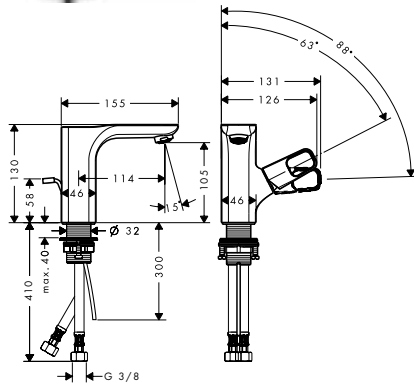

Single lever basin mixer 110 for hand washbasins with pop-up waste set

- / consists of: single lever basin mixer, waste set
- / ComfortZone 110
- / projection 114 mm
- / normal spray
- / flow rate at 3 bar: 5 l/min
- / ceramic cartridge
- / temperature limitation adjustable
- / suitable for continuous flow water heaters
- / pop-up waste set G 1 1/4
- / connection type: G 3/8 connections
- / connection dimension: DN15

This product is not available in the special finishes Polished and Brushed Black Chrome.

Chrome 11025000
Special Finishes* 11025XXX