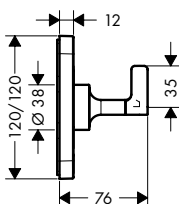

Shut-off/ diverter valve Trio/ Quattro 120/120 for concealed installation

Chrome
Special Finishes*

36772000
36772XXX

- / 3 consumers: in a joined installation (10 mm distance) with # 36702000 and # 36771000, please use the thermostat module finish set for 3 consumers with 3 escutcheons 12x12 # 36704000 and the basic set # 36708180
- / 3 consumers: in a freely-arranged installation (distance greater than 10 mm), the basic set # 15930180 must be used
- / 2 consumers: in a joined installation (10 mm distance) with # 36702000, the basic set # 36770180 must be used
- / 2 consumers: in a freely-arranged installation (distance greater than 10 mm), the basic set # 15981180 must be used
- / 3 functions
- / simultaneous utilization by 2 outlets
- / connection dimension: DN15

Required parts:

- / Basic set for shut-off/ diverter valve Trio 120/120 for concealed installation 36770180
- / Basic set for Quattro four-way diverter valve for concealed installation 16930180
- / Basic set for shut-off/ diverter valve Trio for concealed installation 16982180

Optional parts:

- / Extension set 25 mm for shut-off/ diverter valve Trio-/ Quattro 92990000