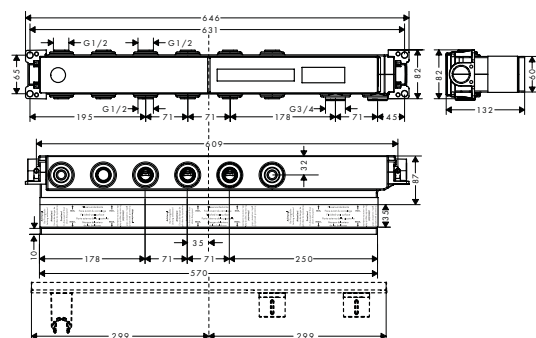

- / consists of: Thermostatic module, shower holder, baton hand shower, shower hose
- / depending on volume flow and installation situation approx. 50% flow rate reduction and integrated shut off function
- / 4 functions
- / simultaneous use of several outlets
- / Select push-button on/off control for 4 outlets
- / maximum flow rate at 3 bar: 38.7 l/min
- / flow rate at 3 bar: 38.7 l/min
- / flow rate hand shower connection at 3 bar: 14 l/min
- / thermostat cartridge, Select valve
- / min. operating pressure: 1 bar
- / max. operating pressure: 10 bar
- / safety lock at 40° C
- / temperature limitation adjustable
- / hose nut: for shower hoses with cylindrical nut on both sides
- / connection type: basic set
- / Thermostat is delivered with buttons hand shower, Waterfall, Rain large, Mono

This product is not available in brushed special finishes.

Consisting of:

- / Metal effect shower hose 1.25 m (# 28282000)

Alternative products:

- / Thermostatic module Select 610/100 for concealed installation for 4 functions - diamond cut

Chrome
Special Finishes*

46721000
46721XXX

This product is not available in brushed special finishes.

Required parts:

- / Basic set for thermostatic module Select for 4 functions

18312180

Basic set for thermostatic module
Select for 4 functions

18312180

- / 4 functions
- / connection thread
- / Rp 3/4
- / installation depth: 87 - 122 mm
- / horizontal installation
- / sound-decoupled installation
- / connection dimension: DN15/DN20

*For additional information please refer to the "special finish" overview.