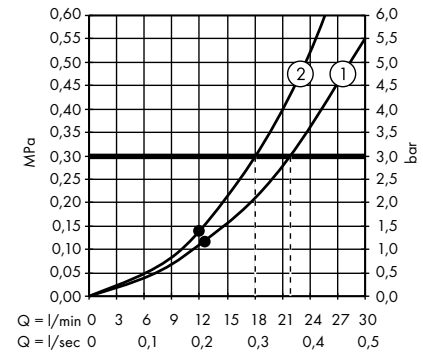

/ Overhead shower 460/300 2jet with ceiling connection # 35279000

1. Rain
2. RainStream