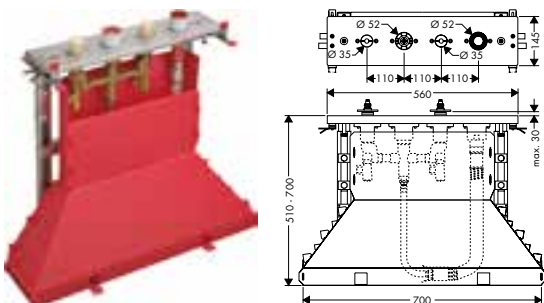

*For additional information please refer to the "special finish" overview.