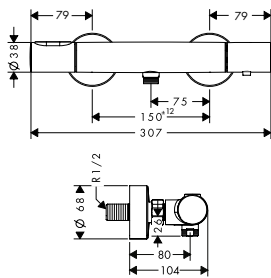

- / 1 function
- / centre distance: 150 ± 12 mm
- / thermostat cartridge, ceramic valve 180°
- / min. operating pressure: 1 bar
- / max. operating pressure: 10 bar
- / safety lock at 40° C
- / temperature limitation adjustable
- / non-return valve
- / with silencer
- / connection type: s-shaped connections
- / connection dimension: DN15