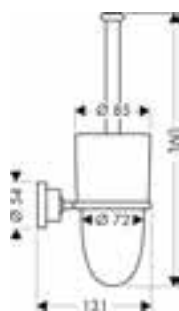

Toilet brush holder wall-mounted

- / material holder: metal
- / material: crystal glass
- / wall-mounted

Optional parts:

- / Replacement toilet brush without stick

finish

code no.

Chrome
Special Finishes*

41735000
41735XXX

White

40088000