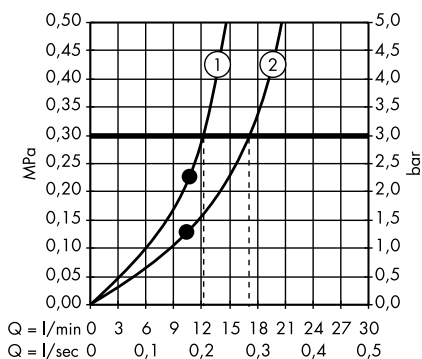

1. With flow limiter (12 l/min)
2. With flow limiter (25 l/min)

/ Overhead shower 240/240 1jet with shower arm
10925000