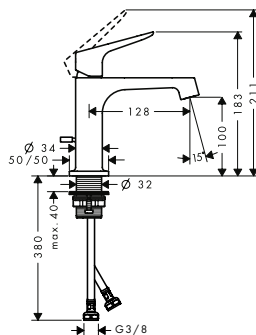

Chrome
Special Finishes*

34016000
34016XXX

Single lever basin mixer 100
with pop-up waste set

- / consists of: single lever basin mixer, waste set
- / ComfortZone 100
- / projection 128 mm
- / normal spray
- / flow rate at 3 bar: 5 l/min
- / ceramic cartridge
- / temperature limitation adjustable
- / suitable for continuous flow water heaters
- / pop-up waste set G 1 1/4
- / connection type: G 3/8 connections
- / connection dimension: DN15