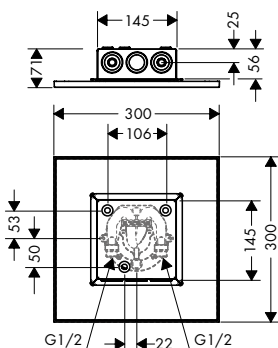

Required parts:
/ Basic set for overhead shower ceiling 35363180