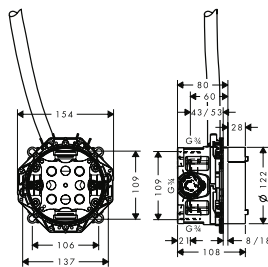

Basic set for electronic basin
mixer

16182180

- / connection dimension: DN20

Required parts:

- / Electronic basin mixer with temperature pre-adjustment with mains connection 230 V

Chrome
Special Finishes*

38010000
38010XXX

This product is not available in the special finishes Red Gold and Black Chrome.