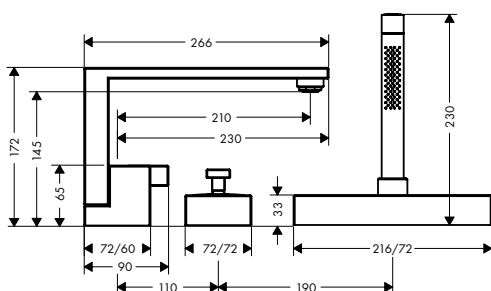

finish

code no.

Basic set iBox universal

01700180

- / suitable for all shower, bath tub and thermostat finish sets for concealed installation
- / connection thread
- / Rp 3/4
- / rotationally-symmetric installation
- / sound-decoupled installation
- / connection dimension: DN20

Optional parts:

- / Extension 25 mm for basic set iBox universal
- / Fastening rail set for iBox universal

13587000

93171000

3-hole rim mounted bath mixer

Chrome

46430000

Special Finishes*

46430XXX

- / consists of: 3-hole rim mounted single lever bath mixer, baton hand shower, shower holder

- / projection 210 mm
- / connection type: basic set
- / spray type mixer: normal spray
- / spray type hand shower: Rain, Mono
- / maximum pull-out length of hand shower: 1.45 m
- / sBox for quiet, smooth and protected hose guidance
- / flow rate at 3 bar: 20.2 l/min
- / flow rate for bath spout at 3 bar: 20.2 l/min
- / flow rate of hand shower at 3 bar: 9.5 l/min
- / ceramic cartridge
- / min. operating pressure: 1 bar
- / max. operating pressure: 10 bar
- / temperature limitation adjustable
- / non-return valve
- / suitable for continuous flow water heaters
- / connection dimension: DN15

This product is not available in brushed special finishes.

Consisting of:

- / Baton hand shower 2jet (# 28532000)

Alternative products:

- / 3-hole rim mounted bath mixer - diamond cut

Chrome

46431000

Special Finishes*

46431XXX

This product is not available in brushed special finishes.

Required parts:

- / Basic set for 3-hole rim mounted single lever bath mixer

15487180