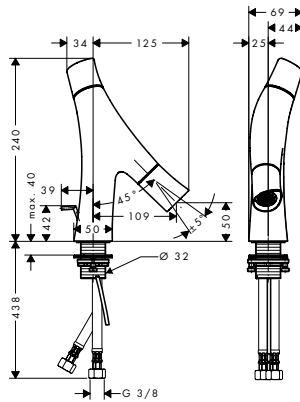

Basin

finish

code no.

2-handle basin mixer 50 for hand washbasins with pop-up waste set

- / consists of: 2-handle basin mixer, waste set
- / ComfortZone 50
- / projection 109 mm
- / shower spray
- / flow rate at 3 bar: 3.5 l/min
- / flow rate booster: 5 l/min
- / ceramic cartridge for temperature control
- / ceramic valve for volume control
- / temperature limitation adjustable
- / separation of temperature and volume control
- / with isolated water conduction
- / suitable for continuous flow water heaters
- / pop-up waste set G 1/4
- / connection type: G 3/8 connections
- / connection dimension: DN15

Chrome
Special Finishes*

12014000
12014XXX