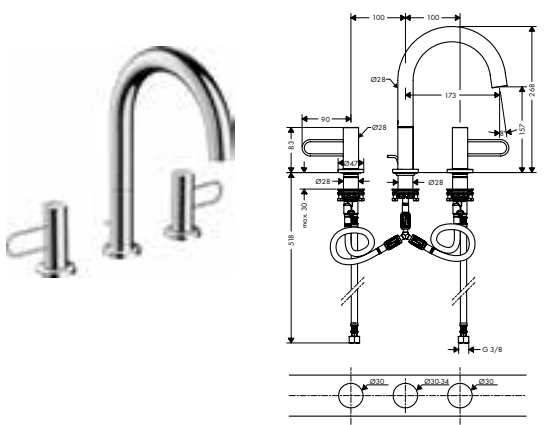

3-hole basin mixer 160 with loop handles and pop-up waste set

- / consists of: 3-hole basin mixer, waste set
- / ComfortZone 160
- / projection 173 mm
- / swivel range 110°
- / normal spray
- / flow rate at 3 bar: 5 l/ min
- / ceramic valves hot/ cold 90°
- / suitable for continuous flow water heaters
- / pop-up waste set G 1¼
- / connection type: G ¾ connections
- / connection dimension: DN15

Chrome 38054000
Brushed Nickel 38054820
Special Finishes* 38054XXX

Optional parts:
/ Hose extension set for 3-hole basin mixer 38959000