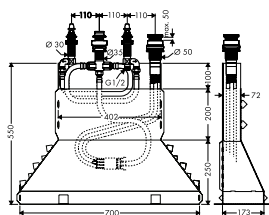

NEW

Required parts:
/ Basic set for 4-hole rim mounted bath mixer 15480180

Optional parts:
/ Secuflex insert extension 98806000

Basic set for 4-hole rim mounted bath mixer

15480180

- / maximum pull-out length of hand shower: 1.10 m
- / connection dimension: DN15