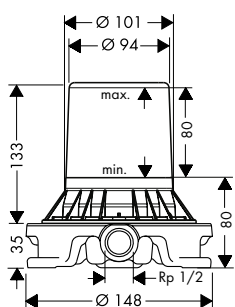

Basic set for mixers floor-standing

10452180

- / for mounting on unfinished floor
- / suitable for single lever bath mixer, single lever basin mixer and bath spout floor-standing
- / connection dimension: DN15

Optional parts:

- / Sealing foil for basic set bath mixer floor-standing

96441000