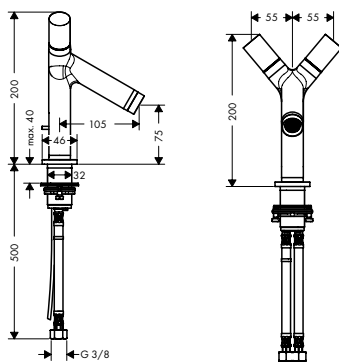

2-handle basin mixer 80
with pop-up waste set

- / consists of: 2-handle basin mixer, waste set
- / ComfortZone 80
- / projection 105 mm
- / normal spray
- / flow rate at 3 bar: 5 l/min
- / ceramic valves hot/ cold 180°
- / suitable for continuous flow water heaters
- / pop-up waste set G 1 1/4
- / connection type: G 3/8 connections
- / connection dimension: DN15

This product is available in the special finish
Polished Red Gold only via AXOR Signature
inquiry.

Chrome
Special Finishes*

10030000
10030XXX