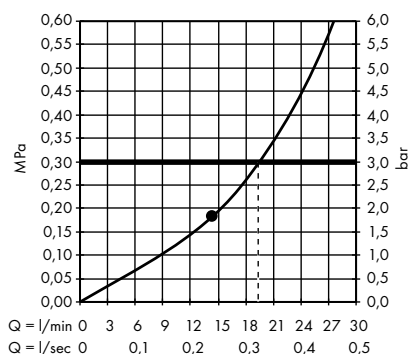

/ Overhead shower 250/250 1jet with ceiling connection
35308000

/ Overhead shower 250/250 1jet ceiling
35309000