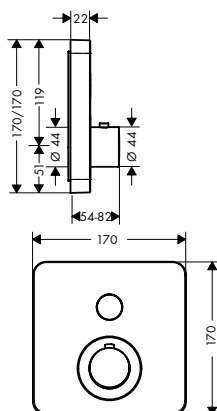

finish code no.

Thermostat for concealed installation softcube for 1 function

Chrome 36705000
Special Finishes* 36705XXX

- / 1 function
- / Select push-button on/off control for 1 outlet
- / maximum flow rate at 3 bar: 26 l/min
- / thermostat cartridge
- / safety lock at 40° C
- / temperature limitation adjustable
- / connection type: basic set
- / Thermostat is delivered with button On/Off

Required parts:
/ Basic set iBox universal 01700180

Optional parts:
/ Extension element Chrome 98860000
Special Finishes* 98860XXX
/ Extension 25 mm for basic set iBox universal 13587000
/ Fastening rail set for iBox universal 93171000