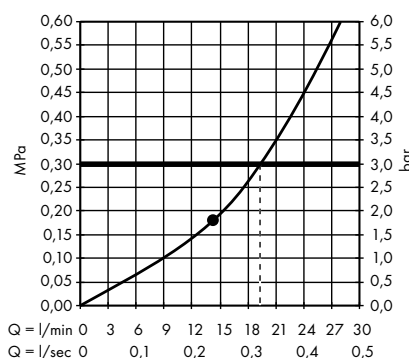

/ Overhead shower 300 1jet with ceiling connection
35301000