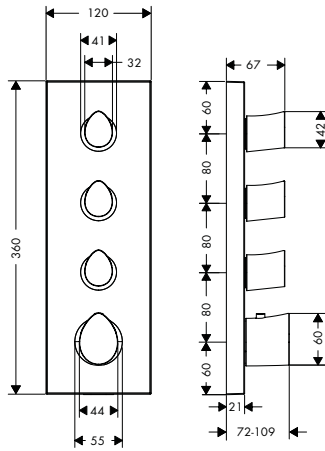

Thermostatic module

Thermostatic module 360/120 for concealed installation

- / 3 functions
- / simultaneous use of several outlets
- / thermostat cartridge
- / min. operating pressure: 1,5 bar
- / max. operating pressure: 10 bar
- / safety lock at 40° C
- / temperature limitation adjustable
- / non-return valve
- / connection type: basic set
- / connection dimension: DN20

Required parts:

- / Basic set for thermostatic module 360/120 for concealed installation

Optional parts:

- / Extension set 25 mm

finish

code no.

Chrome 12717000
Special Finishes* 12717XXX

10750180

Chrome 12790000
Special Finishes* 12790XXX