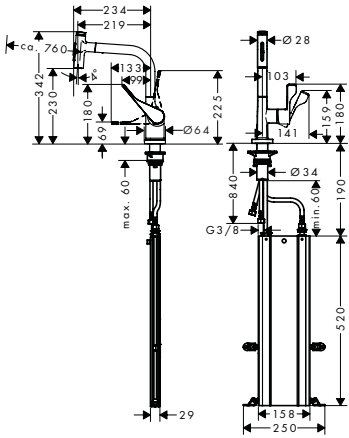

finish

code no.

Single lever kitchen mixer Select 230 2jet with pull-out spray and sBox

Chrome 39862000
Stainless Steel Finish 39862800
Special Finishes* 39862XXX

- / consists of: single lever kitchen mixer, hose box
- / ComfortZone 230
- / l-spout
- / swivel range adjustable in 2 steps to 110° or 150°
- / laminar spray and shower spray
- / lockable shower spray, spray returns through pressing spray diverter and spray returns automatically through handle closing
- / Select button for a comfortable start/stop of the water flow
- / MagFit magnetic shower support
- / connection dimension: DN15
- / maximum flow rate at 3 bar: 8 l/min
- / ceramic cartridge
- / connection type: G 3/8 connections
- / integrated non-return valve
- / suitable for continuous flow water heaters
- / sBox for quiet, smooth and protected hose guidance in the cabinet, under the countertop, with extension length up to 76 cm

Single lever kitchen mixer Select 230 with swivel spout

Chrome 39860000
Stainless Steel Finish 39860800
Special Finishes* 39860XXX

- / ComfortZone 230
- / swivel range adjustable in 3 steps 110°, 150° or 360°
- / normal spray
- / Select button for a comfortable start/stop of the water flow
- / connection dimension: DN15
- / maximum flow rate at 3 bar: 10 l/min
- / ceramic cartridge
- / connection type: G 3/8 connections
- / integrated non-return valve
- / suitable for continuous flow water heaters

Single lever kitchen mixer Select 230 with pull-out spout

Chrome 39861000
Stainless Steel Finish 39861800
Special Finishes* 39861XXX