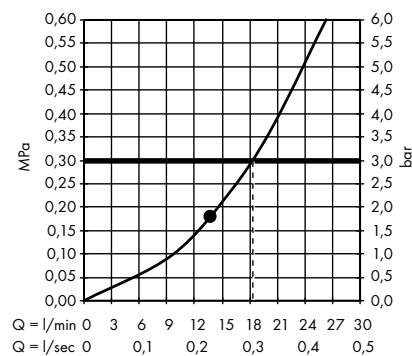

/ Overhead shower 300/300 1jet with shower arm
35314000

1. PowderRain
2. Intense PowderRain