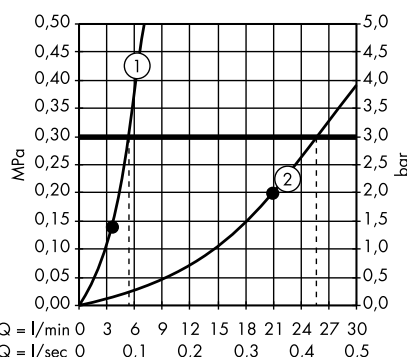

1. 1 x Body shower
2. 6 x Body shower

/ Body shower square 1jet
28469000