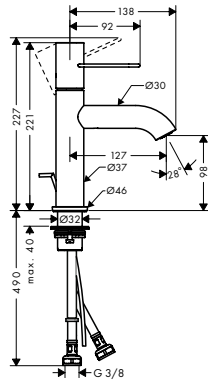

Chrome 38021000
Brushed Nickel 38021820
Special Finishes* 38021XXX

finish code no.

Single lever basin mixer 100
with loop handle and pop-up
waste set

- / consists of: single lever basin mixer, waste set
- / ComfortZone 100
- / projection 127 mm
- / normal spray
- / flow rate at 3 bar: 5 l/min
- / ceramic cartridge
- / temperature limitation adjustable
- / suitable for continuous flow water heaters
- / pop-up waste set G 1/4
- / connection type: G 3/8 connections
- / connection dimension: DN15