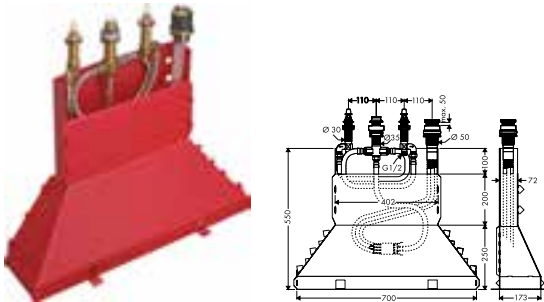

Optional parts:
/ Secuflex insert extension

98806000

4-hole tile mounted bath mixer with zero handles

Chrome
Special Finishes*

10451000
10451XXX

- / consists of: 4-hole tile mounted bath mixer, hand shower, shower hose, shower holder
- / projection 242 mm
- / connection type: basic set
- / spray type mixer: normal spray
- / spray type hand shower: Rain, RainAir, WhirlAir
- / maximum pull-out length of hand shower: 1.10 m
- / flow rate at 3 bar: 22 l/min
- / ceramic valves hot/ cold 180°
- / diverter with automatic resetting
- / non-return valve
- / connection dimension: DN15