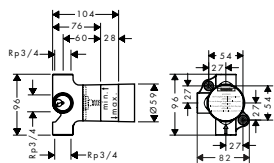

Optional parts:

- / Extension set 25 mm for shut-off/ diverter valve Trio-/ Quattro 92990000

Basic set for shut-off/ diverter valve Trio for concealed installation

16982180

- / 2 functions
- / simultaneous utilization by 2 outlets
- / suitable for all Trio finish sets
- / flow rate: 65 l/min
- / connection dimension: DN20