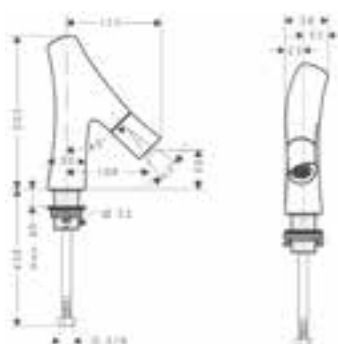

Pillar tap 50 without waste set

- / ComfortZone 50
- / projection 109 mm
- / shower spray
- / flow rate at 3 bar: 3.5 l/min
- / flow rate booster: 5 l/min
- / ceramic valve for volume control
- / with isolated water conduction
- / suitable for continuous flow water heaters
- / for cold water connection
- / connection type: G 3/8 connection hose
- / connection dimension: DN15

Chrome
Special Finishes*

12110000
12110XXX