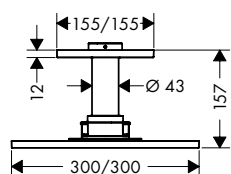

finish code no.

Overhead shower 300/300 1jet
with ceiling connection

Chrome 35316000
Special Finishes* 35316XXX

- / consists of: overhead shower, ceiling connector
- / spray type: PowderRain
- / shower head size: 300 x 300 mm
- / maximum flow rate at 3 bar: 19 l/min
- / flow rate PowderRain spray (at 0.3 bar): 19 l/min
- / dynamic spray nozzles move out while using
- / material spray disc: metal
- / overhead shower removable for cleaning
- / ServiceCard with sieve can be removed without tools for cleaning purpose
- / brass ceiling connector
- / ceiling connection length: 100 mm
- / installation: ceiling
- / connection thread G 1/2
- / connection dimension: DN15

Required parts:
/ Basic set for overhead shower with ceiling connector 26434180

Optional parts:
/ Extension 230 mm for ceiling connector overhead shower Chrome 35288000
Special Finishes* 35288XXX

Overhead shower 300/300 1jet
ceiling

Chrome 35317000
Special Finishes* 35317XXX

- / spray type: PowderRain
- / shower head size: 300 x 300 mm
- / maximum flow rate at 3 bar: 18 l/min
- / flow rate PowderRain spray (at 0.3 bar): 18 l/min
- / dynamic spray nozzles move out while using
- / material spray disc: metal
- / overhead shower removable for cleaning
- / installation: flush with the ceiling
- / connection thread G 1/2
- / connection dimension: DN15