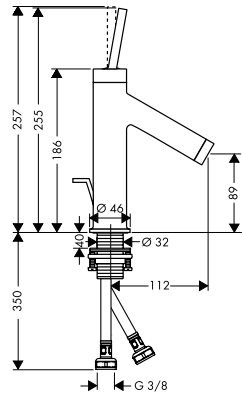

Single lever basin mixer 90
with pin handle and pop-up
waste set

- / consists of: single lever basin mixer, waste set
- / ComfortZone 90
- / projection 112 mm
- / normal spray
- / flow rate at 3 bar: 5 l/min
- / joystick ceramic cartridge
- / suitable for continuous flow water heaters
- / pop-up waste set G 1 1/4
- / connection type: G 3/8 connections
- / connection dimension: DN15

Chrome
Special Finishes*

10111000
10111XXX

Alternative products:

- / Single lever basin mixer 90 with pin handle and waste set

Chrome
Special Finishes*

10117000
10117XXX