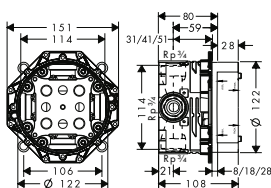

Basic set iBox universal

01700180

- / suitable for all shower, bath tub and thermostat finish sets for concealed installation
- / connection thread
- / Rp 3/4
- / rotationally-symmetric installation
- / sound-decoupled installation
- / connection dimension: DN20

Optional parts:

- / Extension 25 mm for basic set iBox universal 13587000
- / Fastening rail set for iBox universal 93171000