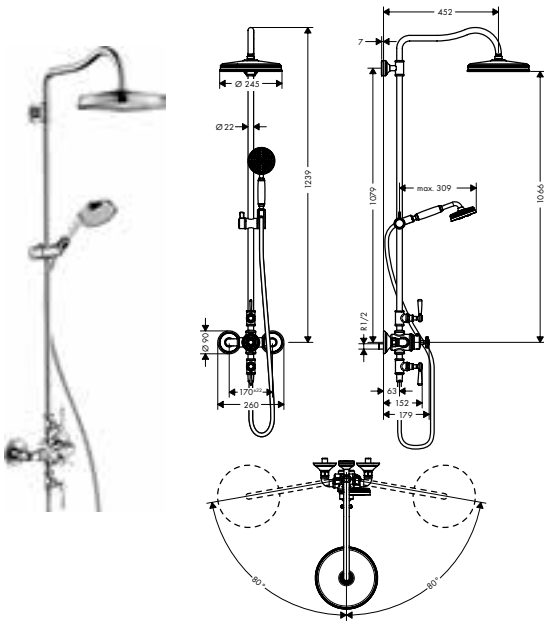

finish

code no.

Showerpipe with thermostat and overhead shower 240 ljet

Chrome
Brushed Nickel
Special Finishes*

16572000
16572820
16572XXX

- / consists of: overhead shower, hand shower, shower thermostat, shower hose, slider
- / shower head size: 240 mm
- / spray type: RainAir
- / shower arm length: 430 mm
- / swivel shower arm
- / flow rate Rain spray (at 3 bar): 15 l/min
- / operating pressure: min. 2 bar / max. 10 bar
- / thermostat AXOR Montreux
- / safety lock at 40° C
- / adjustable hot water limitation
- / outlets controlled via turning handle
- / installation type: exposed installation
- / connection dimension DN15
- / connection thread G 1/2
- / centre distance 170 ± 32 mm

Consisting of:

- / Overhead shower 240 ljet Classic (# 28474000)
- / Hand shower 100 ljet (# 16320XXX)
- / Metal shower hose 1.60 m (# 28116XXX)