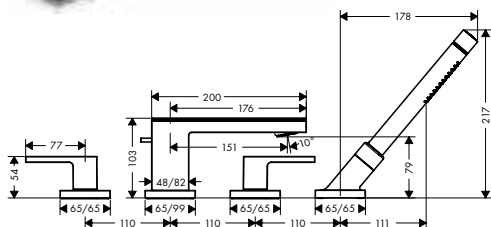

4-hole rim mounted bath mixer

Chrome/ Mirror Glass 47430000
Chrome/Black Glass 47430600

- / consists of: 4-hole rim mounted bath mixer, plate, baton hand shower, Secuflex hose set, shower holder
- / projection 150 mm
- / connection type: basic set
- / plate of glass made of safety glass
- / spray type mixer: normal spray
- / spray type hand shower: Rain, Mono
- / maximum pull-out length of hand shower: 1.10 m
- / flow rate for bath spout at 3 bar: 22 l/min
- / flow rate of hand shower at 3 bar: 16 l/min
- / ceramic valves hot/ cold 90°
- / min. operating pressure: 1 bar
- / max. operating pressure: 10 bar
- / diverter with automatic resetting
- / connection dimension: DN15

Consisting of:

- / Baton hand shower 2jet (# 28532000)

Required parts:

- / Basic set for 4-hole rim mounted bath mixer

15480180

Optional parts:

- / Secuflex insert extension

98806000