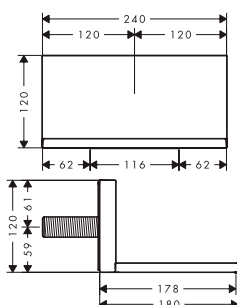

finish

code no.

Overhead shower 240/240 1jet with shower arm

Chrome
Special Finishes*

10925000
10925XXX

- / consists of: overhead shower, shower arm
- / spray type: RainAir
- / shower head size: 240 x 240 mm
- / shower arm length: metal shower arm 411 - 458 mm
- / flow rate RainAir spray (at 3 bar): 12 l/min
- / flow rate expansible to 25 l/min
- / material spray disc: metal
- / spray disc removable for cleaning
- / installation: wall
- / connection dimension: DN15
- / not suitable for continuous flow water heaters

Required parts:

- / Basic set for overhead shower 240/240 1jet with shower arm

10921180

Basic set for overhead shower 240/240 1jet with shower arm

10921180

- / for installation in a direct line with # 40872000, # 40873000, # 40874000 the mounting plate # 10973180 is necessary
- / sound-decoupled installation

Flood spout 240/120 for concealed installation

Chrome
Special Finishes*

10942000
10942XXX

- / projection 180 mm
- / when positioning the spout between waterconducting parts (# 10751000, # 10755000, # 10972000, # 10651000, # 28491000, # 40872000, # 40873000) in joined installation (10 mm distance) it is recommended to use basic set # 10941180
- / can be used as bath spout or flood shower
- / flow rate: 24 l/min
- / connection dimension: device connection DN20
- / spray type: wide flood jet

Optional parts:

- / Basic set for flood spout 240/120 for concealed installation

10941180