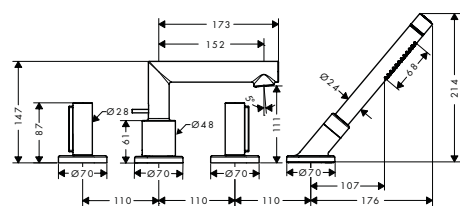

Consisting of:
/ Hand shower 120 3jet (# 26050000)

Required parts:
/ Basic set for 3-hole rim mounted single lever bath mixer 15485180

Basic set for 3-hole rim mounted single lever bath mixer

15485180

- / maximum pull-out length of hand shower: 1.10 m
- / connection dimension: DN15