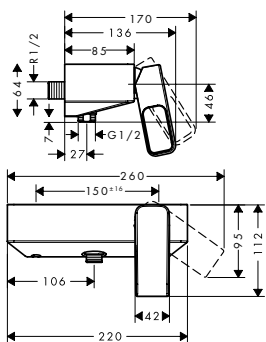

Shower

finish code no.

Single lever shower mixer for exposed installation

Chrome 11620000
Special Finishes* 11620XXX

- / 1 function
- / connection type: s-shaped connections
- / centre distance: 150 ± 16 mm
- / flow rate at 3 bar: 22 l/ min
- / ceramic cartridge
- / min. operating pressure: 1 bar
- / max. operating pressure: 10 bar
- / temperature limitation adjustable
- / non-return valve
- / with silencer
- / suitable for continous flow water heaters
- / hose connection DN15
- / connection dimension: DN15

This product is not available in the special finishes Polished and Brushed Black Chrome.