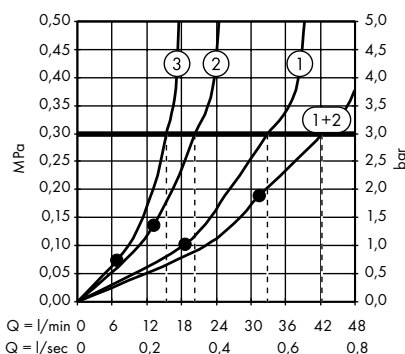

1. Normal spray
2. RainAir
3. Laminar spray

/ ShowerHeaven 720/720 3jet with lighting
10627800