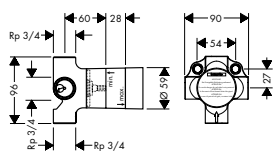

Basic set for Quattro four-way diverter valve for concealed installation

16930180

- / requires volume control
- / 3 functions
- / simultaneous utilization by 2 outlets
- / suitable for all Quattro finish sets
- / flow rate: 65 l/min
- / connection dimension: DN20

Optional parts:

- / Extension set 25 mm for shut-off/ diverter valve Trio-/ Quattro 92990000