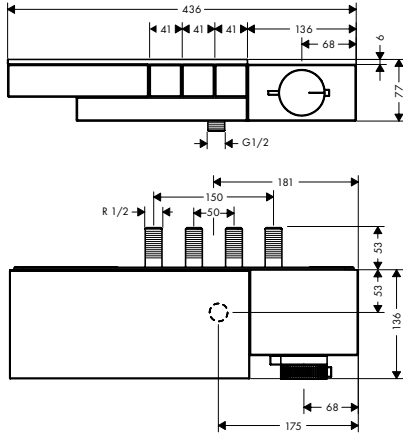

Thermostat for exposed/
concealed installation
for 3 functions

- / depending on volume flow and installation situation approx. 50% flow rate reduction
- / 3 functions
- / simultaneous use of several outlets
- / Select push-button on/off control for 3 outlets
- / maximum flow rate at 3 bar: 21.5 l/min
- / thermostat cartridge
- / min. operating pressure: 1 bar
- / max. operating pressure: 10 bar
- / safety lock at 40° C
- / temperature limitation adjustable
- / non-return valve
- / shelf made of safety glass
- / shelf finish: frosted grey glass
- / connection type: basic set
- / connection dimension: DN15
- / Thermostat is delivered with buttons handshower, PowderRain, Rain large

finish	code no.
Chrome	46140000
Special Finishes*	46140XXX

This product is not available in brushed special finishes.

Alternative products:

- / Thermostat for exposed/ concealed installation for 3 functions - diamond cut

Chrome	46141000
Special Finishes*	46141XXX

This product is not available in brushed special finishes.