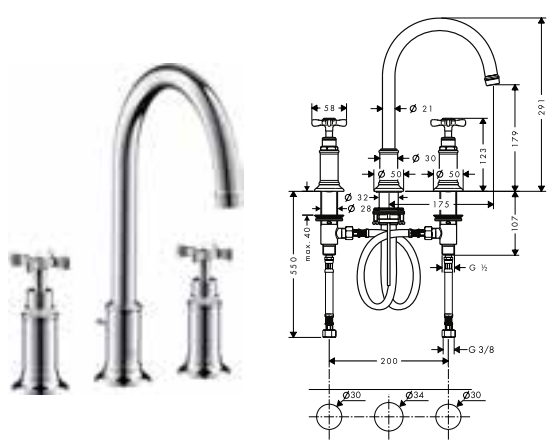

Chrome
Brushed Nickel
Special Finishes*

16536000
16536820
16536XXX

Optional parts:

- / Hose extension set for 3-hole basin mixer

38959000

3-hole basin mixer 180 with cross handles and pop-up waste set

- / consists of: 3-hole basin mixer, waste set
- / ComfortZone 180
- / projection 175 mm
- / swivel range 120°
- / normal spray
- / flow rate at 3 bar: 5 l/min
- / ceramic valves hot/ cold 90°
- / suitable for continuous flow water heaters
- / pop-up waste set G 1 1/4
- / connection type: G 3/8 connections
- / connection dimension: DN15