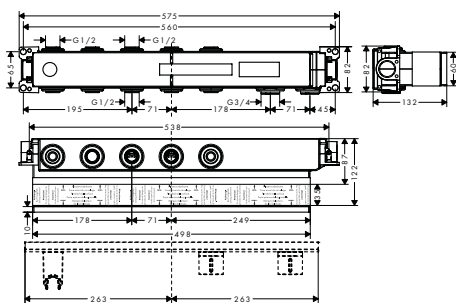

finish

code no.

Basic set for thermostatic module
Select for 3 functions

18311180

- / 3 functions
- / connection thread
- / Rp 3/4
- / installation depth: 87 - 122 mm
- / horizontal installation
- / sound-decoupled installation
- / connection dimension: DN15/DN20

Thermostatic module Select
600/90 for concealed
installation for 4 functions

Chrome

18357000

Special Finishes*

18357XXX

- / consists of: Thermostatic module, shower holder
- / depending on volume flow and installation situation approx. 50% flow rate reduction and integrated shut off function
- / 4 functions
- / simultaneous use of several outlets
- / Select push-button on/off control for 4 outlets
- / maximum flow rate at 3 bar: 26 l/min
- / thermostat cartridge, Select valve
- / min. operating pressure: 1 bar
- / max. operating pressure: 10 bar
- / safety lock at 40° C
- / temperature limitation adjustable
- / hose nut: for shower hoses with conical or cylindrical nut on both sides
- / connection type: basic set
- / Thermostat is delivered with buttons Waterfall, Rain large, Mono, hand shower