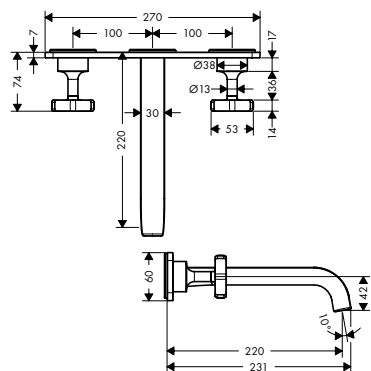

3-hole basin mixer for concealed
installation wall-mounted
with spout 220 mm and plate

- / consists of: 3-hole basin mixer
  for concealed installation wall-mounted,
  waste set
- / projection 220 mm
- / laminar spray
- / flow rate at 3 bar: 5 l/min
- / ceramic valves hot/ cold 180°
- / suitable for continuous flow water heaters
- / non-closing waste set
- / connection type: basic set
- / connection dimension: DN15

Required parts:

- / Basic set for 3-hole basin mixer
  for concealed installation wall-mounted

Optional parts:

- / Seal
- / Extension set 25 mm for basic set
  for 3-hole basin mixer wall-mounted

Chrome

Special Finishes*

36115000

36115XXX

10303180

96383000

96259000