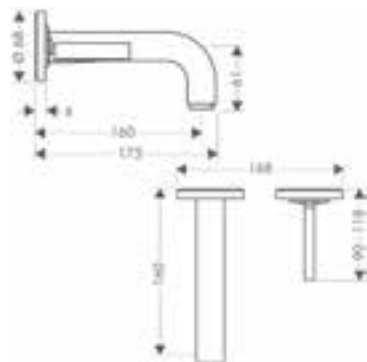

Single lever basin mixer
for concealed installation
wall-mounted with pin handle,
spout 160 mm and escutcheons

Chrome 39113000
Special Finishes* 39113XXX

- / consists of: single lever basin mixer for concealed installation wall-mounted, waste set
- / projection 160 mm
- / normal spray
- / flow rate at 3 bar: 5 l/min
- / joystick ceramic cartridge
- / suitable for continuous flow water heaters
- / non-closing waste set
- / connection type: basic set
- / connection dimension: DN15
- / handle can be positioned on the right or left, depends on the basic set installation

Alternative sizes:

1. / Single lever basin mixer for concealed installation wall-mounted with pin handle, spout 220 mm and escutcheons
2. Chrome 39116000
   Special Finishes* 39116XXX

Required parts:

- / Basic set for single lever basin mixer for concealed installation wall-mounted 13623180

Optional parts:

- / Extension set 25 mm for single lever basin mixer wall-mounted 13586000