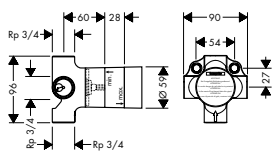

Optional parts:

- / Extension set 25 mm for shut-off/ diverter valve Trio-/ Quattro

16982180

92990000

Basic set for Quattro four-way
diverter valve for concealed
installation

- / requires volume control
- / 3 functions
- / simultaneous utilization by 2 outlets
- / suitable for all Quattro finish sets
- / flow rate: 65 l/ min
- / connection dimension: DN20