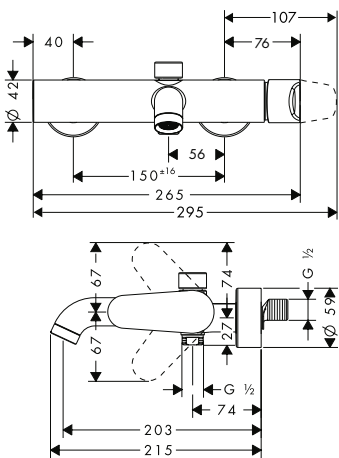

Bath

Single lever bath mixer
for exposed installation

Chrome
Special Finishes*

34420000
34420XXX

- / projection 200 mm
- / connection type: s-shaped connections
- / centre distance: 150 ± 16 mm
- / spray type mixer: normal spray
- / ceramic cartridge
- / min. operating pressure: 1 bar
- / max. operating pressure: 10 bar
- / temperature limitation adjustable
- / diverter with automatic resetting
- / non-return valve
- / with silencer
- / suitable for continuous flow water heaters
- / connection dimension: DN15