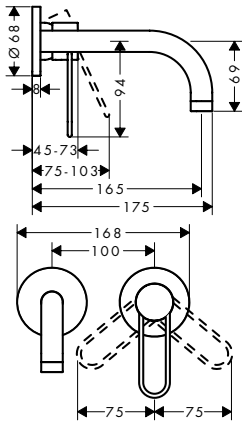

Alternative sizes:

- / Single lever basin mixer for concealed installation wall-mounted with loop handle and spout 225 mm

Chrome 38122000
Brushed Nickel 38122820
Special Finishes* 38122XXX

Required parts:

- / Basic set for single lever basin mixer for concealed installation wall-mounted

13623180

Optional parts:

- / Extension set 25 mm for single lever basin mixer wall-mounted

13586000