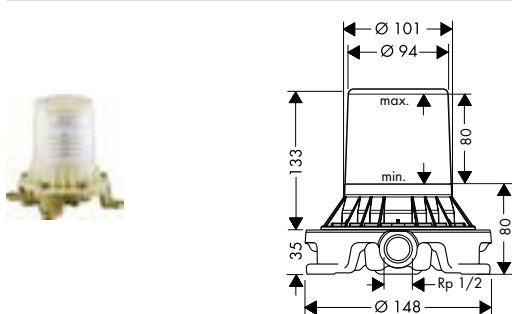

Basic set for mixers floor-standing

- / for mounting on unfinished floor
- / suitable for single lever bath mixer, single lever basin mixer and bath spout floor-standing
- / connection dimension: DN15

10452180

1. Optional parts:
2. / Sealing foil for basic set bath mixer floor-standing 96441000