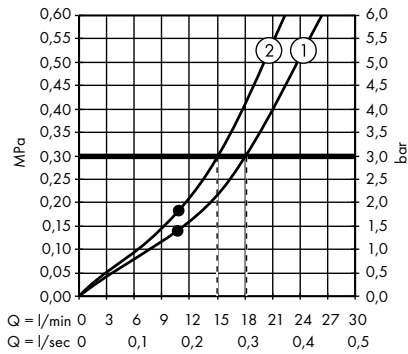

/ Overhead shower 460/300 2jet with shower arm and square escutcheon # 35280000

1. Rain
2. RainStream