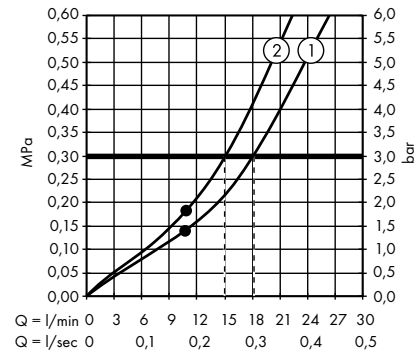

/ Overhead shower 460/300 2jet with shower arm and softcube escutcheon # 35275000

1. Rain
2. RainStream