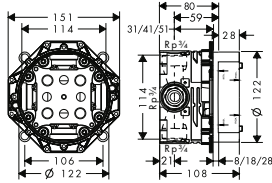

Basic set iBox universal

- / suitable for all shower, bath tub and thermostat finish sets for concealed installation
- / connection thread
- / Rp 3/4
- / rotationally-symmetric installation
- / sound-decoupled installation
- / connection dimension: DN20

01700180

Optional parts:

- / Extension 25 mm for basic set iBox universal
- / Fastening rail set for iBox universal

13587000

93171000