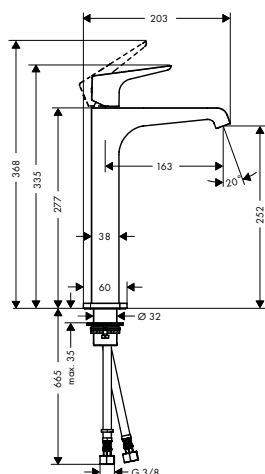

finish

code no.

Single lever basin mixer 250
with lever handle for wash bowls
with waste set

- / consists of: single lever basin mixer, waste set
- / ComfortZone 250
- / projection 163 mm
- / laminar spray
- / flow rate at 3 bar: 5 l/min
- / ceramic cartridge
- / temperature limitation adjustable
- / suitable for continuous flow water heaters
- / non-closing waste set
- / connection type: G 3/8 connections
- / connection dimension: DN15

Chrome
Special Finishes*

36113000
36113XXX