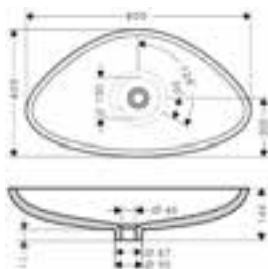

Washbasins and washbowls

Wash bowl 800/450

- / counter top washbowl
- / only in conjunction with basin mixers without pull rod
- / mineral cast with gelcoat
- / for planning consider drilling template
- / CE
- / TÜV certified

White

42300000

Optional parts:

- / Single lever basin mixer 220 for wash bowls with waste set
- / Waste set non-closing for washbasins

Chrome
Special Finishes*
Chrome
Special Finishes*

18020000
18020XXX
51301000
51301XXX