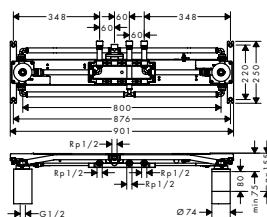

This product is not available in the special finishes Polished and Brushed Black Chrome.

Alternative products:

- / ShowerHeaven 1200/300 4jet without lighting

Chrome
Special Finishes*

10637000
10637XXX

This product is not available in the special finishes Polished and Brushed Black Chrome.

- / ShowerHeaven 1200/300 4jet with lighting 2700 K

Chrome
Special Finishes*

10628000
10628XXX

This product is not available in the special finishes Polished and Brushed Black Chrome.

Required parts:

- / Basic set for ShowerHeaven 1200/300 4jet

10922180

Optional parts:

- / Thermostatic module Select 670/90 for concealed installation for 5 functions
- / Extension set 230 mm for ceiling connector ShowerHeaven 1200/300 4jet

Chrome
Special Finishes*
Chrome
Special Finishes*

18358000
18358XXX
13603000
13603XXX

Basic set for ShowerHeaven
1200/300 4jet

10922180

- / sound-decoupled installation
- / connection dimension: Rp 1/2