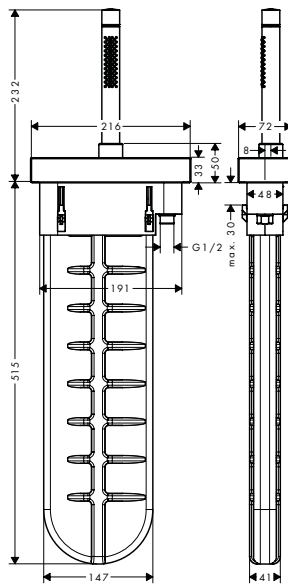

15487180

- / sBox for quiet, smooth and protected hose guidance
- / drilling diameter: 35 mm, 50 mm
- / clamping range: 0 - 30 mm
- / maximum pull-out length of hand shower: 1,45 m
- / suitable for suitable for installation on bath rim
- / connection thread: G 1/2
- / connection hose length: 600 mm
- / connection dimension: DN15
- / bath rim width at least 100 mm
- / drilling diameter on bath tub: two drilled holes Ø 50/51 mm and connection by sawing out required