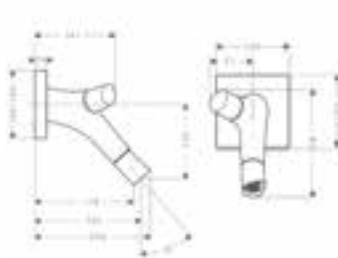

2-handle basin mixer for concealed installation wall-mounted with spout 187 mm

- / consists of: 2-handle basin mixer, waste set
- / projection 187 mm
- / shower spray
- / flow rate at 3 bar: 3.5 l/min
- / flow rate booster: 5 l/min
- / ceramic cartridge for temperature control
- / ceramic valve for volume control
- / temperature limitation adjustable
- / separation of temperature and volume control
- / with isolated water conduction
- / suitable for continuous flow water heaters
- / non-closing waste set
- / connection type: basic set
- / connection dimension: DN15

Chrome
Special Finishes*

12015000
12015XXX

Required parts:

- / Basic set 10902180
- / Seal 96660000

Optional parts:

- / Extension set 28 mm for basin mixer wall-mounted 12918000