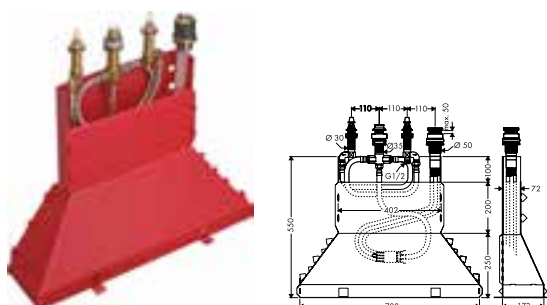

Basic set for 4-hole rim mounted bath mixer

15480180

- / maximum pull-out length of hand shower: 1.10 m
- / connection dimension: DN15

Optional parts:

- / Secuflex insert extension

98806000

*For additional information please refer to the "special finish" overview.