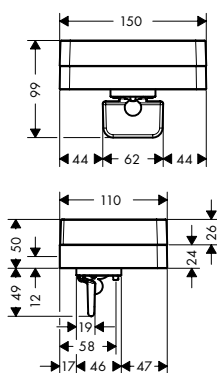

Liquid soap dispenser with shelf

- / drilling distance 108 mm
- / wall-mounted
- / adapter set # 42870XXX must be used when installing on a rail
- / can be used additional as a shelf
- / filling capacity 180 ml
- / dosage 0.5 ml
- / suitable for shower

Optional parts:

- / Adapter set
- / Rail grab bar 300 mm
- / Rail bath towel holder 600 mm
- / Rail bath towel holder 800 mm

Chrome	42819000
Special Finishes*	42819XXX

Chrome	42870000
Special Finishes*	42870XXX
Chrome	42830000
Special Finishes*	42830XXX
Chrome	42832000
Special Finishes*	42832XXX
Chrome	42833000
Special Finishes*	42833XXX