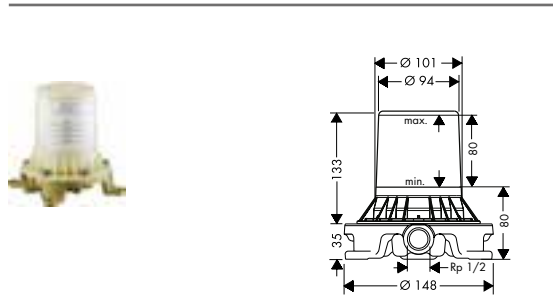

Basic set for mixers floor-standing

- / for mounting on unfinished floor
- / suitable for single lever bath mixer, single lever basin mixer and bath spout floor-standing
- / connection dimension: DN15

Optional parts:
/ Sealing foil for basic set bath mixer floor-standing

10452180

96441000