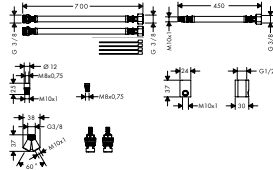

finish

code no.

Hose extension set for 3-hole basin mixer

38959000

- / length of hoses 700 mm
- / for free positioning of spout and handles