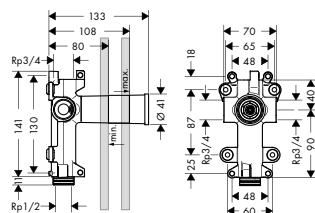

Optional parts:

- / Basic set for shower module 120/120 for concealed installation 28486180
- / Installation part 28470180

Basic set for shower module 120/120 for concealed installation

28486180

- / in a joined installation it serves as a waterconducting unit, allows dimensionally accurate positioning, connection right or left
- / sound-decoupled installation

Required parts:

- / Shower module 120/120 for concealed installation square Chrome 28491000
- / Shower module 120/120 for concealed installation square Special Finishes* 28491XXX
- / Shower module 120/120 for concealed installation softcube Chrome 36822000
- / Shower module 120/120 for concealed installation softcube Special Finishes* 36822XXX