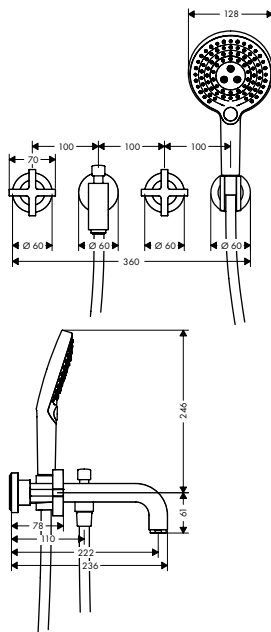

10303180

Optional parts:

- / Seal
- / Extension set 25 mm for basic set for 3-hole basin mixer wall-mounted

96383000
96259000

Chrome
Special Finishes*

39442000
39442XXX

finish

code no.