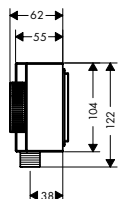

Thermostatic module Select
470/100 for concealed
installation for 2 functions

Chrome
Special Finishes*

46700000
46700XXX

- / consists of: Thermostatic module, shower holder, baton hand shower, shower hose
- / depending on volume flow and installation situation approx. 50% flow rate reduction and integrated shut off function
- / 2 functions
- / simultaneous use of several outlets
- / Select push-button on/off control for 2 outlets
- / maximum flow rate at 3 bar: 34.5 l/min
- / flow rate at 3 bar: 34.5 l/min
- / flow rate hand shower connection at 3 bar: 14 l/min
- / thermostat cartridge, Select valve
- / min. operating pressure: 1 bar
- / max. operating pressure: 10 bar
- / safety lock at 40° C
- / temperature limitation adjustable
- / hose nut: for shower hoses with cylindrical nut on both sides
- / connection type: basic set
- / Thermostat is delivered with buttons hand shower and Rain large

This product is not available in brushed special finishes.

Consisting of:

- / Metal effect shower hose 1.25 m (# 28282000)

Alternative products:

- / Thermostatic module Select 470/100 for concealed installation for 2 functions - diamond cut

Chrome
Special Finishes*

46701000
46701XXX

This product is not available in brushed special finishes.

Required parts:

- / Basic set for thermostatic module Select for 2 functions

18310180