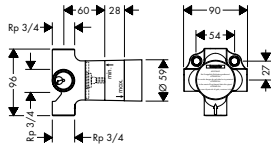

finish

code no.

Basic set for Quattro four-way diverter valve for concealed installation

28930180

- / requires volume control
- / 3 functions
- / simultaneous utilization by 2 outlets
- / suitable for all Quattro finish sets
- / flow rate: 65 l/min
- / connection dimension: DN20

Optional parts:

- / Extension set 25 mm for shut-off/ diverter valve Trio-/ Quattro

92990000