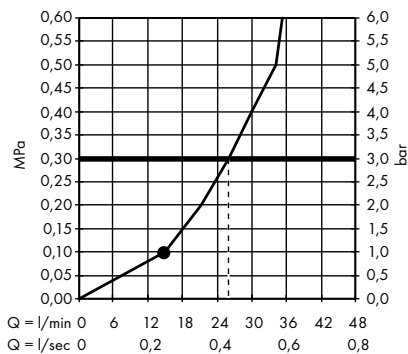

/ Overhead shower 350 1jet with shower arm # 26034000, 26034820