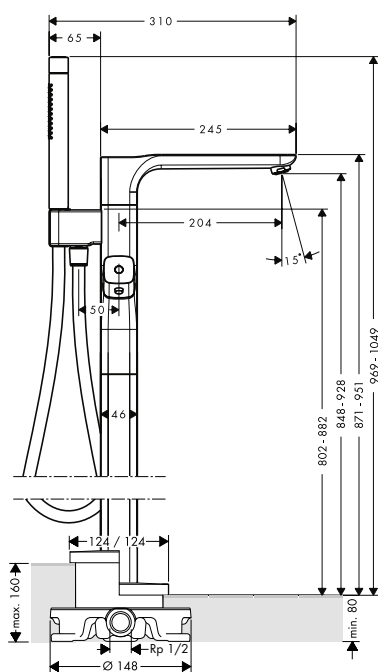

Bath thermostat floor-standing

Chrome
Special Finishes*

11422000
11422XXX

- / consists of: bath thermostat floor standing, baton hand shower, shower hose, shower holder
- / projection 204 mm
- / 2 functions
- / spray type mixer: normal spray
- / spray type hand shower: Rain, Mono
- / flow rate: 20 l/min
- / thermostat cartridge, shut-off/ diverter valve
- / min. operating pressure: 1 bar
- / max. operating pressure: 10 bar
- / safety lock at 38° C
- / temperature limitation adjustable
- / non-return valve
- / with automatic resetting
- / connection type: basic set
- / connection dimension: DN15
- / dirt filter included

This product is not available in the special finishes Polished and Brushed Black Chrome.

1. Consisting of:
2. / Baton hand shower 2jet (# 28532000)
   - / Shower hose 1.25 m (# 28622000)

Required parts:
/ Basic set for mixers floor-standing 10452180

Optional parts:
/ Sealing foil for basic set bath mixer floor-standing 96441000
/ Extension 60 mm for pipe 97686000