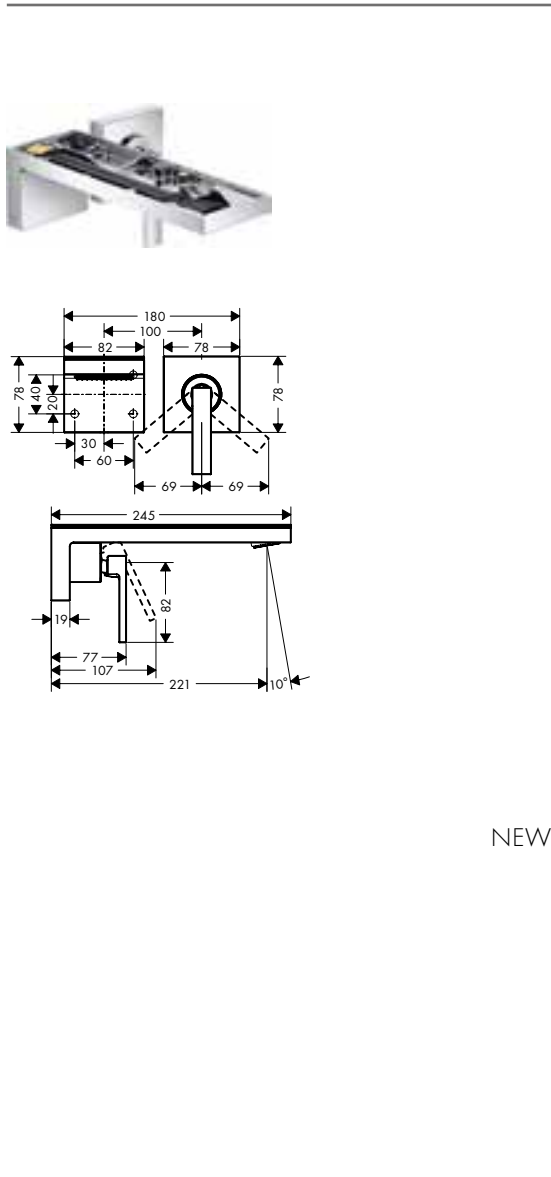

Single lever basin mixer
for concealed installation
wall-mounted with spout 221 mm
without plate

- / consists of: single lever basin mixer for concealed installation wall-mounted, waste set
- / projection 221 mm
- / spray type: PowderRain
- / flow rate at 3 bar: 5 l/min
- / ceramic cartridge
- / temperature limitation adjustable
- / with isolated water conduction
- / suitable for continuous flow water heaters
- / non-closing waste set
- / connection type: basic set
- / connection dimension: DN15
- / handle can be positioned on the right or left, depends on the basic set installation

finish

code no.

Chrome
Special Finishes*

47062000
47062XXX

Required parts (choose one)

- / Plate 245 Metal
- / Plate 245 Glass
- / Plate 245 Black Walnut
- / Plate 245 Marble Lasa Covelano Vena Oro
- / Plate 245 Marble Nero Marquina
- / Plate 245 Leather
- / Mounting plate 245

Chrome	47904000
Special Finishes*	47904XXX
Mirror	47901000
Black	47901600
	47907000
	47910000
Grey	47914000
	47917000
	47922000

NEW

Required parts:

- / Basic set for single lever basin mixer for concealed installation wall-mounted

13623180