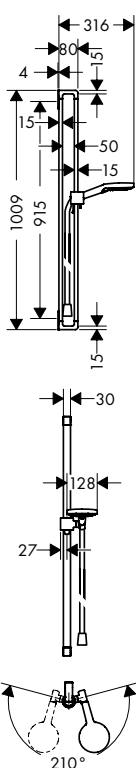

- Consisting of:
- / Shower hose 1.60 m (# 28626000)

Optional parts:

- / Corner fitting set
- / Wall bar spacer

Chrome 27989000
Special Finishes* 27989XXX

Chrome 28693000
Special Finishes* 28693XXX
Light Grey 96397000