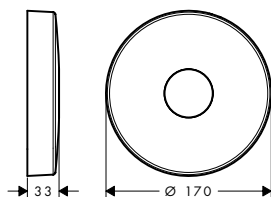

Extension element round 1-hole

Chrome
Brushed Nickel
Special Finishes*

14960000

14960820

14960XXX

- / for situations of limited depth for concealed installation
- / diameter: 170 mm
- / dimension: 18 mm higher than the default escutcheon
- / extension length: 33 mm
- / material: metal escutcheon