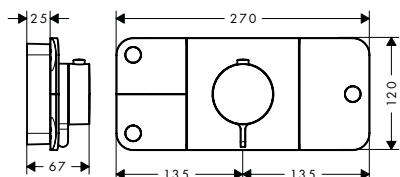

finish code no.

Thermostatic module
for concealed installation
for 3 functions

Chrome 45713000
Special Finishes* 45713XXX

- / Eco-Function: flow rate regulation via lever handle
- / depending on volume flow and installation situation approx. 50% flow rate reduction
- / 3 functions and 1 additional outlet
- / simultaneous use of several outlets
- / comfortable turning on / off of consumers with large Select-paddle
- / flow rate per outlet: 24 l/min
- / flow rate by simultaneous use of all outlets: 30 l/min
- / thermostat cartridge, Select valve, ceramic valves 90°
- / min. operating pressure: 1 bar
- / safety lock at 40° C
- / temperature limitation adjustable
- / the thermostat offers the possibility for thermal disinfection
- / non-return valve
- / connection type: basic set

Required parts:
/ Basic set for thermostatic module for concealed installation 45710180