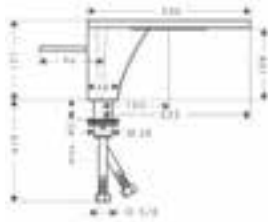

Basin

finish

code no.

Single lever basin mixer 110
with waste set

- / consists of: single lever basin mixer, waste set
- / ComfortZone 110
- / projection 100 mm
- / wide flood jet
- / flow rate at 3 bar: 4 l/min
- / joystick ceramic cartridge
- / suitable for continuous flow water heaters
- / non-closing waste set
- / connection type: G 3/8 connections
- / connection dimension: DN15

Chrome
Special Finishes*

18010000
18010XXX