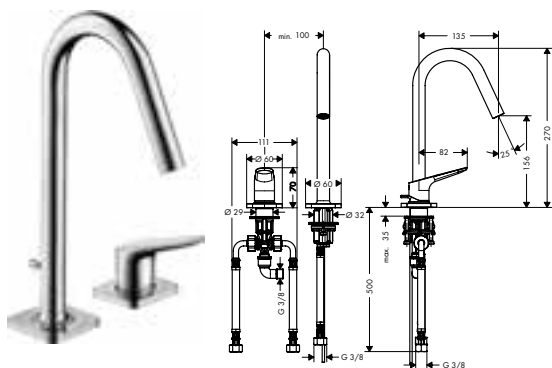

finish code no.

2-hole basin mixer 160
with pop-up waste set

- / consists of: 2-hole basin mixer, waste set
- / ComfortZone 160
- / projection 135 mm
- / normal spray
- / flow rate at 3 bar: 5 l/ min
- / ceramic cartridge
- / temperature limitation adjustable
- / suitable for continuous flow water heaters
- / pop-up waste set G 1 1/4
- / connection type: G 3/8 connections
- / connection dimension: DN15
- / flexible arrangement of control unit and spout possible

Chrome 34132000
Special Finishes* 34132XXX

Optional parts:
/ Hose extension set for 2-hole basin mixer 38960000