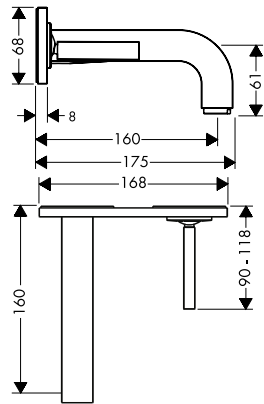

finish

code no.

Single lever basin mixer
for concealed installation
wall-mounted with pin handle,
spout 160 mm and plate

Chrome 39112000
Special Finishes* 39112XXX

- / consists of: single lever basin mixer for concealed installation wall-mounted, waste set
- / projection 160 mm
- / normal spray
- / flow rate at 3 bar: 5 l/min
- / joystick ceramic cartridge
- / suitable for continuous flow water heaters
- / non-closing waste set
- / connection type: basic set
- / connection dimension: DN15
- / handle can be positioned on the right or left, depends on the basic set installation

Alternative sizes:

1. / Single lever basin mixer for concealed installation wall-mounted with pin handle, spout 220 mm and plate
2. Chrome 39115000
   Special Finishes* 39115XXX

Alternative products:

1. / Single lever basin mixer for concealed installation wall-mounted with pin handle, spout 160 mm and escutcheons
   - / Single lever basin mixer for concealed installation wall-mounted with pin handle, spout 220 mm and escutcheons
2. Chrome 39113000
   Special Finishes* 39113XXX
3. Chrome 39116000
   Special Finishes* 39116XXX

Required parts:

- / Basic set for single lever basin mixer for concealed installation wall-mounted 13623180