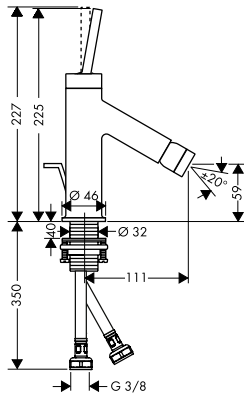

Bidet

finish

code no.

Single lever bidet mixer with pin handle and pop-up waste set

- / consists of: single lever bidet mixer, waste set
- / projection 111 mm
- / aerator with ball pivot
- / normal spray
- / flow rate at 3 bar: 7.2 l/min
- / joystick ceramic cartridge
- / suitable for continuous flow water heaters
- / pop-up waste set G 1 1/4
- / connection dimension: DN15

Chrome
Special Finishes*

10211000
10211XXX