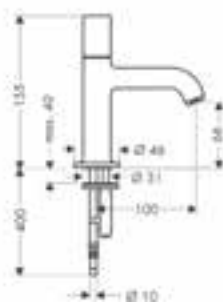

Pillar tap 70 without waste set

- / ComfortZone 70
- / projection 100 mm
- / normal spray
- / flow rate at 3 bar: 5 l/min
- / ceramic valve 180°
- / for cold water connection
- / connection type: copper pipe connections
- / connection dimension: DN15

Chrome
Brushed Nickel
Special Finishes*

38130000
38130820
38130XXX