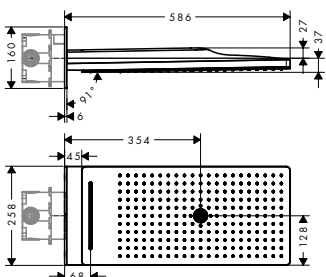

Required parts:

/ Basic set iBox universal	01700180
----------------------------	----------

finish code no.

Overhead shower 460/300 3jet with shower arm and square escutcheon

Chrome 35282000
Special Finishes* 35282XXX