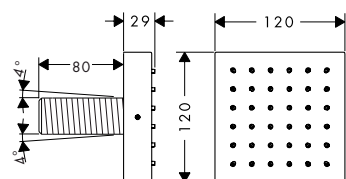

Shower module 120/120
for concealed installation square

- / shower head size: 120 mm
- / spray type: normal spray
- / spray angle adjustable in five steps
- / field of application: functions as overhead, shoulder or side shower
- / maximum flow rate at 3 bar: 5.3 l/min
- / flow rate normal spray (at 3 bar): 5.3 l/min
- / connection thread: G 1/2
- / in a joined installation (10 mm distance) the use of basic set # 28486180 is recommended
- / in a freely arranged installation, connection via a G 1/2 connecting thread is possible
- / if installed as an overhead shower with several joint modules, the use of installation aid # 28470180 is recommended
- / connection dimension: DN15
- / material: metal

Chrome 28491000
Special Finishes* 28491XXX

Optional parts:

- / Basic set for shower module 120/120 for concealed installation 28486180
- / Installation part 28470180