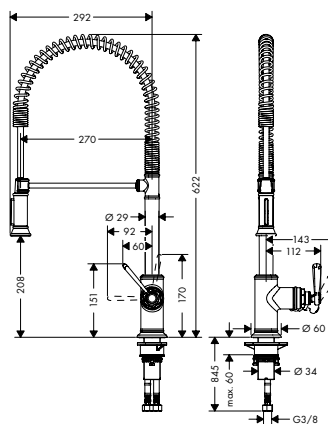

Single lever kitchen mixer 210 Semi-Pro

- / ComfortZone 210
- / swivel range 360°
- / normal and spray jet
- / lockable shower spray, spray returns through pressing spray diverter
- / connection dimension: DN15
- / maximum flow rate at 3 bar: 9.5 l/min
- / ceramic cartridge
- / connection type: G 3/8 connections
- / integrated non-return valve
- / suitable for continuous flow water heaters

This product is available in special finishes only via AXOR Signature inquiry.

Alternative products:

- / Single lever kitchen mixer 210 Semi-Pro Eco

This product is available in special finishes only via AXOR Signature inquiry.

Optional parts:

- / Liquid soap dispenser/
  washing-up liquid dispenser

	Chrome	42018000
NEW	Polished Black	42018330
	Chrome	
NEW	Brushed Black	42018340
	Chrome	
	Stainless Steel Finish	42018800

finish	code no.
Chrome	16582000
Stainless Steel Finish	16582800
Special Finishes*	16582XXX