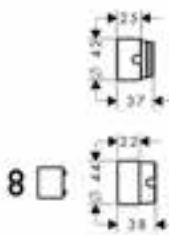

Extension set 25 mm for single
lever basin mixer wall-mounted

13586000

- / extension length: 25 mm