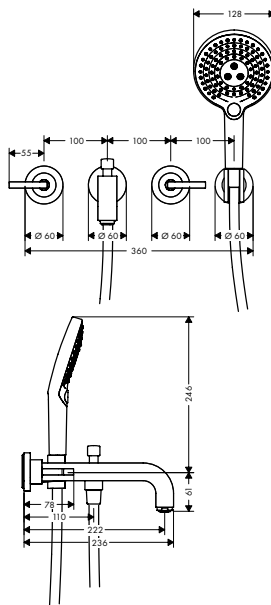

3-hole bath mixer for concealed installation wall-mounted with lever handles and escutcheons

- / consists of: 2-handle bath mixer, hand shower, shower holder, shower hose
- / projection 222 mm
- / connection type: basic set
- / spray type mixer: normal spray
- / spray type hand shower: Rain, RainAir, WhirlAir
- / ceramic valves hot/ cold 90°
- / min. operating pressure: 1 bar
- / max. operating pressure: 10 bar
- / diverter with automatic resetting
- / non-return valve
- / connection dimension: DN15

Consisting of:

- / Hand shower 120 3jet (# 26050000)
- / Shower hose 1.25 m (# 28622000)
- / Shower holder round (# 39525000)

Required parts:

- / Basic set for 3-hole basin mixer for concealed installation wall-mounted

Chrome
Special Finishes*

39448000
39448XXX

10303180

Optional parts:

- / Seal
- / Extension set 25 mm for basic set for 3-hole basin mixer wall-mounted

96383000
96259000