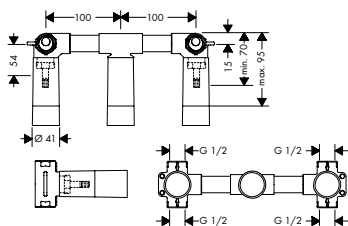

Basic set for 3-hole basin mixer for concealed installation wall-mounted

10303180

- / suitable for all 3-hole wash basin mixers for wall mounting
- / connection from above or below
- / connection dimension: DN15/DN20

Optional parts:
/ Seal
/ Extension set 25 mm for basic set for 3-hole basin mixer wall-mounted

96383000
96259000

Extension set 25 mm for basic set for 3-hole basin mixer wall-mounted

96259000

- / connection dimension: DN15
- / extension length: 25 mm

*For additional information please refer to the "special finish" overview.