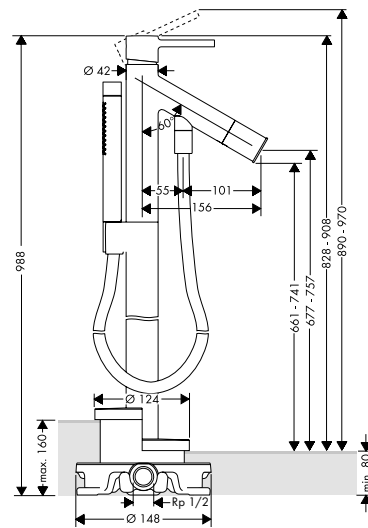

*For additional information please refer to the "special finish" overview.