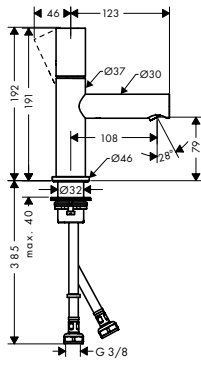

Basin

Single lever basin mixer 80 with zero handle and waste set

- / consists of: single lever basin mixer, waste set
- / ComfortZone 80
- / projection 108 mm
- / laminar spray
- / flow rate at 3 bar: 5 l/min
- / ceramic cartridge
- / temperature limitation adjustable
- / suitable for continuous flow water heaters
- / non-closing waste set
- / connection type: G 3/8 connections
- / connection dimension: DN15

finish

code no.

Chrome
Brushed Nickel
Special Finishes*

45005000
45005820
45005XXX