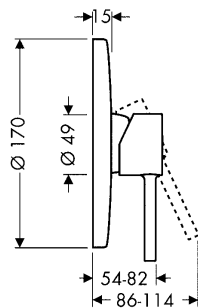

Single lever shower mixer
for concealed installation with pin
handle

- / 1 function
- / connection type: basic set
- / flow rate at 3 bar: 29.3 l/min
- / ceramic cartridge
- / min. operating pressure: 1 bar
- / max. operating pressure: 10 bar
- / temperature limitation adjustable
- / with silencer
- / suitable for continuous flow water heaters

Chrome
Special Finishes*

10616000
10616XXX

Required parts:

- / Basic set iBox universal

01700180

Optional parts:

- / Extension element round 1-hole
- / Extension 25 mm for basic set iBox universal
- / Fastening rail set for iBox universal

Chrome
Brushed Nickel
Special Finishes*

14960000
14960820
14960XXX
13587000
93171000