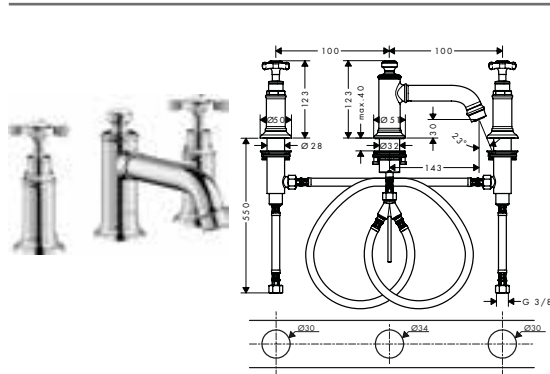

Chrome
Brushed Nickel
Special Finishes*

16514000
16514820
16514XXX

Optional parts:

- / Hose extension set for 3-hole basin mixer

38959000

3-hole basin mixer 30 with cross handles and pop-up waste set

- / consists of: 3-hole basin mixer, waste set
- / ComfortZone 30
- / projection 142 mm
- / normal spray
- / flow rate at 3 bar: 5 l/min
- / ceramic valves hot/ cold 90°
- / suitable for continuous flow water heaters
- / pop-up waste set G 1 1/4
- / connection type: G 3/8 connections
- / connection dimension: DN15