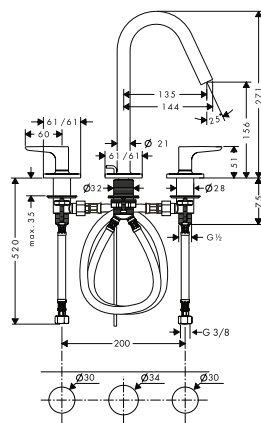

3-hole basin mixer 160 with lever handles, escutcheons and pop-up waste set

- / consists of: 3-hole basin mixer, waste set
- / ComfortZone 160
- / projection 135 mm
- / normal spray
- / flow rate at 3 bar: 5 l/min
- / ceramic valves hot/ cold 90°
- / suitable for continuous flow water heaters
- / pop-up waste set G 1/4
- / connection type: G 3/8 connections
- / connection dimension: DN15

Chrome
Special Finishes*

34133000
34133XXX

Optional parts:

- / Hose extension set for 3-hole basin mixer

38959000