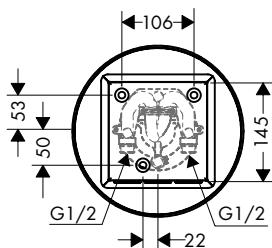

Overhead shower 250 ljet ceiling

- / spray type: PowderRain
- / shower head size: 250 mm
- / maximum flow rate at 3 bar: 18 l/min
- / flow rate PowderRain spray (at 0.3 bar): 18 l/min
- / dynamic spray nozzles move out while using
- / material spray disc: metal
- / overhead shower removable for cleaning
- / installation: flush with the ceiling
- / connection thread G 1/2
- / connection dimension: DN15

Required parts:

- / Basic set for overhead shower ceiling

35363180

Chrome
Special Finishes*

35287000
35287XXX