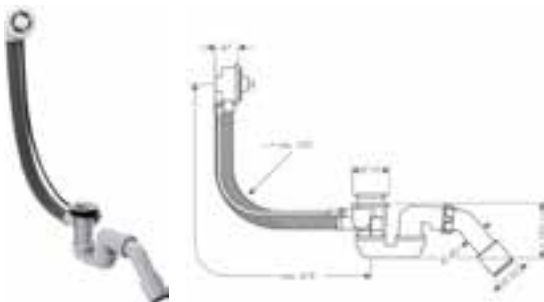

Basic set waste and overflow set
for standard bath tubs

58313180

- / suitable for standard bath tubs
- / PE screw connection G 1½ x 40/ 50 mm
- / flexible overflow hose
- / bowden cable length 520 mm

Required parts:

- / Finish set waste and overflow set
- / Finish set waste and overflow set

Chrome

58311000

Special Finishes*

58311XXX

Chrome

58312000

Brushed Nickel

58312820

Special Finishes*

58312XXX

*For additional information please refer to the "special finish" overview.