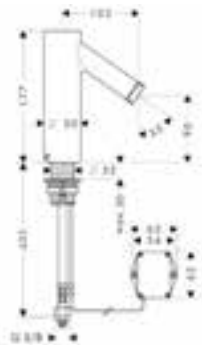

Electronic basin mixer
with temperature control battery-
operated

- / ComfortZone 90
- / projection 103 mm
- / normal spray
- / flow rate at 3 bar: 5 l/min
- / temperature adjustable via mixer lever on the side
- / suitable for continuous flow water heaters
- / infrared sensor technology
- / automatic environmental adjustment of infrared sensor
- / adjustable optical range of infrared sensor (2 settings)
- / battery operation 6 V (Lithium battery, lifetime approx. 2 years, battery included in scope of delivery)
- / hygiene rinse activatable (automatic water flow for 10 seconds every 24 hours following the last operation)
- / permanent rinse activatable (single water flow for 180 seconds, suitable for thermal disinfection)
- / manual water stop for washbasin cleaning
- / performance may be impaired if the sensor is obscured by the design of the wash basin, or when the wash basin is oversized and the distance between sensor and the wash basin edge is larger than 75 mm
- / functional restriction due to too large distance
- / connection dimension: DN15
- / TÜV certified
- / dirt filters in the connection hoses

Chrome
Special Finishes*

10101000
10101XXX

Alternative products:

/ Electronic basin mixer with temperature control with mains connection 230 V	Chrome Special Finishes*	10140000 10140XXX

This product is available in the special finish Polished Nickel only via AXOR Signature inquiry.

/ Electronic basin mixer with temperature pre-adjustment battery-operated	Chrome Special Finishes*	10106000 10106XXX
/ Electronic basin mixer with temperature pre-adjustment with mains connection 230 V	Chrome Special Finishes*	10145000 10145XXX