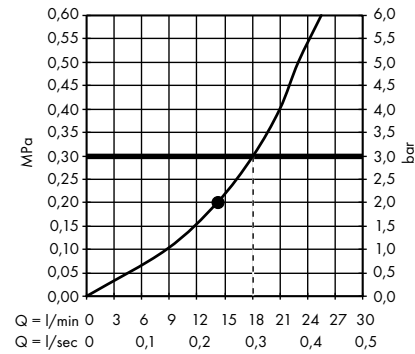

/ Overhead shower 300/300 1jet ceiling
35317000