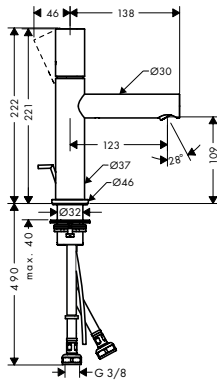

Single lever basin mixer 110 with zero handle with pop-up waste set

- / consists of: single lever basin mixer, waste set
- / ComfortZone 110
- / projection 123 mm
- / laminar spray
- / flow rate at 3 bar: 5 l/min
- / ceramic cartridge
- / temperature limitation adjustable
- / suitable for continuous flow water heaters
- / pop-up waste set G 1/4
- / connection type: G 3/8 connections
- / connection dimension: DN15

Chrome
Brushed Nickel
Special Finishes*

45001000
45001820
45001XXX

Alternative products:

- / Single lever basin mixer 110 with zero handle and waste set

Chrome
Brushed Nickel
Special Finishes*

45002000
45002820
45002XXX