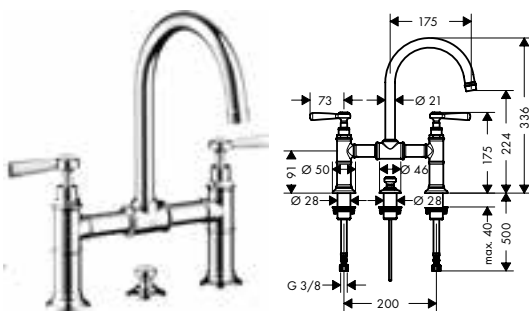

**2-handle basin mixer 220
with lever handles and pop-up
waste set**

- / consists of: 2-handle basin mixer, waste set
- / ComfortZone 220
- / projection 175 mm
- / swivel range 120°
- / normal spray
- / flow rate at 3 bar: 5 l/ min
- / ceramic valves hot/ cold 90°
- / suitable for continuous flow water heaters
- / pop-up waste set G 1¼
- / connection type: G ¾ connections
- / connection dimension: DN15

Chrome 16511000
Brushed Nickel 16511820
Special Finishes* 16511XXX