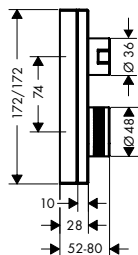

finish code no.

Thermostat for concealed installation with shut-off/ diverter valve

- / 2 functions
- / maximum flow rate at 3 bar: 26 l/min
- / thermostat cartridge
- / min. operating pressure: 1 bar
- / max. operating pressure: 10 bar
- / safety lock at 40° C
- / temperature limitation adjustable
- / non-return valve
- / with silencer
- / connection type: basic set

Chrome 46760000
Special Finishes* 46760XXX

This product is not available in brushed special finishes.

Alternative products:

- / Thermostat for concealed installation with shut-off/ diverter valve - diamond cut

Chrome 46761000
Special Finishes* 46761XXX

This product is not available in brushed special finishes.

Required parts:

- / Basic set iBox universal 01700180

Optional parts:

- / Extension 25 mm for basic set iBox universal 13587000
- / Fastening rail set for iBox universal 93171000

Basic set iBox universal

01700180

- / suitable for all shower, bath tub and thermostat finish sets for concealed installation
- / connection thread
- / Rp 3/4
- / rotationally-symmetric installation
- / sound-decoupled installation
- / connection dimension: DN20

Optional parts:

- / Extension 25 mm for basic set iBox universal 13587000
- / Fastening rail set for iBox universal 93171000