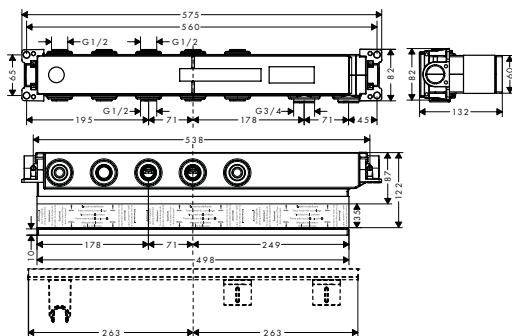

Basic set for thermostatic module
Select for 3 functions

18311180

- / 3 functions
- / connection thread
- / Rp 3/4
- / installation depth: 87 - 122 mm
- / horizontal installation
- / sound-decoupled installation
- / connection dimension: DN15/DN20