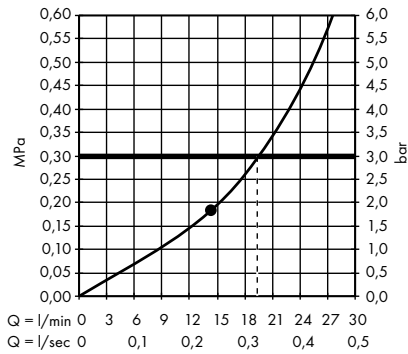

/ Overhead shower 300/300 1jet with ceiling connection
35316000