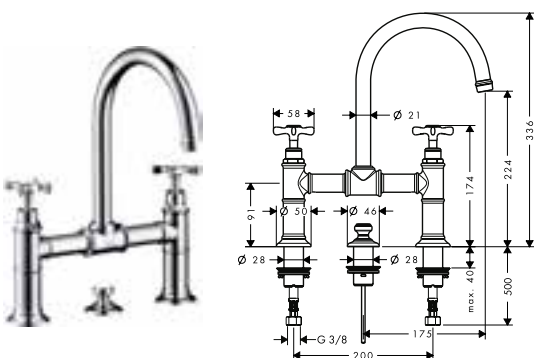

**2-handle basin mixer 220
with cross handles and pop-up
waste set**

- / consists of: 2-handle basin mixer, waste set
- / ComfortZone 220
- / projection 175 mm
- / swivel range 120°
- / normal spray
- / flow rate at 3 bar: 5 l/ min
- / ceramic valves hot/ cold 90°
- / suitable for continuous flow water heaters
- / pop-up waste set G 1¼
- / connection type: G ¾ connections
- / connection dimension: DN15

Chrome 16510000
Brushed Nickel 16510820
Special Finishes* 16510XXX

*For additional information please refer to the "special finish" overview.