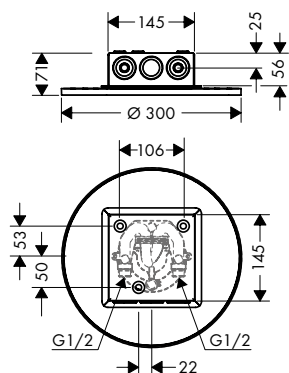

Overhead shower 300 2jet ceiling

Chrome
Special Finishes*

35305000
35305XXX

- / spray type: PowderRain, Intense PowderRain
- / shower head size: 300 mm
- / maximum flow rate at 3 bar: 17 l/min
- / flow rate Intense PowderRain (at 3bar): 15 l/min
- / flow rate PowderRain spray (at 0.3 bar): 17 l/min
- / Select button on thermostat
- / dynamic spray nozzles move out while using
- / material spray disc: metal
- / overhead shower removable for cleaning
- / installation: flush with the ceiling
- / connection dimension: DN15

Required parts:

/ Basic set for overhead shower ceiling		35363180