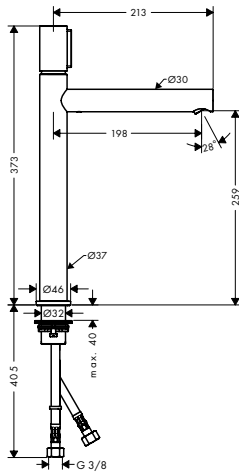

Basin mixer Select 260 for wash bowls with waste set

- / consists of: Basin mixer, waste set
- / ComfortZone 260
- / projection 198 mm
- / laminar spray
- / flow rate at 3 bar: 5 l/min
- / Select cartridge with temperature control
- / temperature limitation adjustable
- / suitable for continuous flow water heaters
- / non-closing waste set
- / connection type: G 3/8 connections
- / connection dimension: DN15

Chrome 45014000
Brushed Nickel 45014820
Special Finishes* 45014XXX