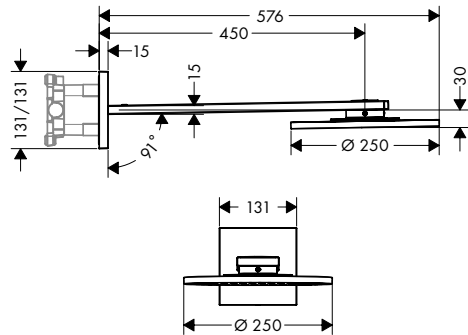

finish

code no.

Overhead shower 250 2jet with shower arm

Chrome
Special Finishes*

35296000
35296XXX

- / consists of: overhead shower, shower arm
- / spray type: PowderRain, Intense PowderRain
- / shower head size: 250 mm
- / shower arm length: 450 mm
- / maximum flow rate at 3 bar: 19 l/min
- / flow rate Intense PowderRain (at 3bar): 15 l/min
- / flow rate PowderRain spray (at 0.3 bar): 19 l/min
- / Select button on thermostat
- / dynamic spray nozzles move out while using
- / material spray disc: metal
- / overhead shower removable for cleaning
- / ServiceCard with sieve can be removed without tools for cleaning purpose
- / installation: wall
- / connection dimension: DN15

Required parts:

- / Basic set for overhead shower 2jet with shower arm

35361180