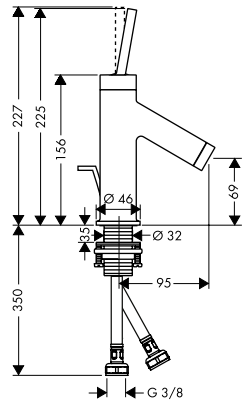

Basin

Single lever basin mixer 70
with pin handle for hand
washbasins with pop-up waste set

- / consists of: single lever basin mixer, waste set
- / ComfortZone 70
- / projection 95 mm
- / normal spray
- / flow rate at 3 bar: 5 l/min
- / joystick ceramic cartridge
- / suitable for continuous flow water heaters
- / pop-up waste set G 1 1/4
- / connection type: G 3/8 connections
- / connection dimension: DN15

finish

code no.

Chrome
Special Finishes*

10116000
10116XXX