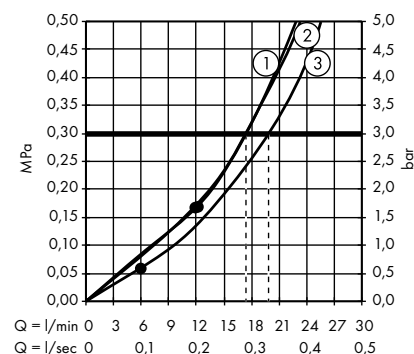

1. Rain
2. Rainflow
3. Mono

/ Overhead shower 460/300 3jet
with shower arm and square escutcheon
35282000