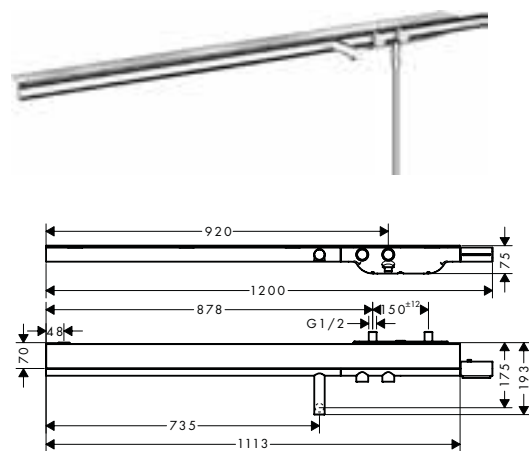

Thermostatic mixers for exposed installation bath

Bath thermostat 1200 for exposed installation

- / 2 functions
- / simultaneous utilization by 2 outlets
- / centre distance: 150 ± 12 mm
- / flow rate for bath spout at 3 bar: 20 l/min
- / flow rate of hand shower at 3 bar: 16 l/min
- / Select valve, thermostat cartridge
- / safety lock at 40° C
- / temperature limitation adjustable
- / non-return valve
- / with silencer
- / material handles: metal
- / shelf made of safety glass
- / shelf finish: mirror glass
- / connection type: G 1/2
- / connection dimension: DN15
- / dirt filter included

finish code no.
Chrome 45421000
Special Finishes* 45421XXX

Alternative sizes:

- / Bath thermostat 800 for exposed installation

Chrome 45420000
Special Finishes* 45420XXX

Optional parts:

- / Shower hose 1.25 m with volume control
- / Shower hose 1.60 m with volume control

Chrome 28127000
Special Finishes* 28127XXX
Chrome 28128000
Brushed Nickel 28128820
Special Finishes* 28128XXX