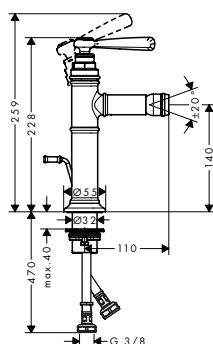

Seal

96383000

Bidet

Single lever bidet mixer with lever
handle and pop-up waste set

Chrome
Brushed Nickel
Special Finishes*

16526000

16526820

16526XXX