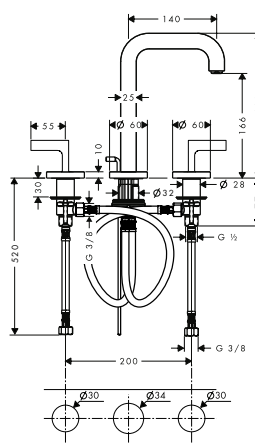

3-hole basin mixer 170 with spout 140 mm, lever handles, escutcheons and pop-up waste set

Chrome
Special Finishes*

39135000
39135XXX

- / consists of: 3-hole basin mixer, waste set
- / ComfortZone 170
- / projection 140 mm
- / normal spray
- / flow rate at 3 bar: 5 l/min
- / ceramic valves hot/ cold 90°
- / suitable for continuous flow water heaters
- / pop-up waste set G 1/4
- / connection type: G 3/8 connections
- / connection dimension: DN15

Optional parts:

- / Hose extension set for 3-hole basin mixer

38959000