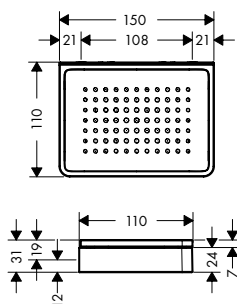

Soap dish/ shelf

- / drilling distance 108 mm
- / material: glass, metal
- / wall-mounted
- / adapter set # 42870XXX must be used when installing on a rail
- / combinable with roll holder # 42836XXX (adapter # 42870XXX necessary)

Optional parts:

- / Adapter set
- / Rail grab bar 300 mm
- / Rail bath towel holder 600 mm
- / Rail bath towel holder 800 mm
- / Roll holder with cover

Chrome	42803000
Special Finishes*	42803XXX

Chrome	42870000
Special Finishes*	42870XXX
Chrome	42830000
Special Finishes*	42830XXX
Chrome	42832000
Special Finishes*	42832XXX
Chrome	42833000
Special Finishes*	42833XXX
Chrome	42836000
Special Finishes*	42836XXX