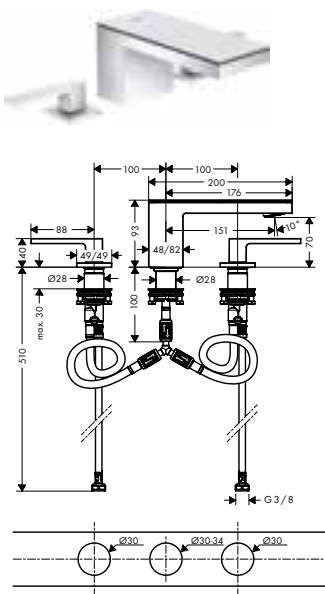

finish code no.

3-hole basin mixer 70
with push-open waste set

Chrome/
Mirror Glass 47050000
Chrome/Black Glass 47050600

- / consists of: 3-hole basin mixer, plate, waste set
- / ComfortZone 70
- / projection 151 mm
- / plate of glass made of safety glass
- / spray type: PowderRain
- / flow rate at 3 bar: 5 l/min
- / ceramic valves hot/ cold 90°
- / with isolated water conduction
- / suitable for continuous flow water heaters
- / push-open waste set G 1 1/4
- / connection type: G 3/8 connections
- / connection dimension: DN15