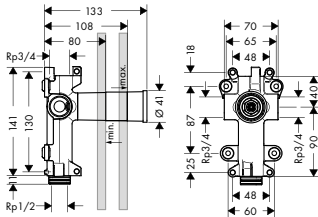

Basic set for shower module
120/120 for concealed
installation

28486180

- / in a joined installation it serves as a waterconducting unit, allows dimensionally accurate positioning, connection right or left
- / sound-decoupled installation

Required parts:
/ Shower module 120/120 for concealed installation square Chrome 28491000
Special Finishes* 28491XXX
/ Shower module 120/120 for concealed installation softcube Chrome 36822000
Special Finishes* 36822XXX