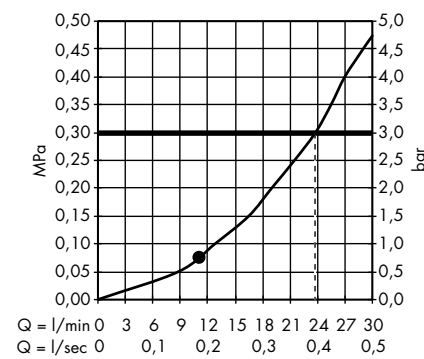

/ Overhead shower 180 1jet # 28489000