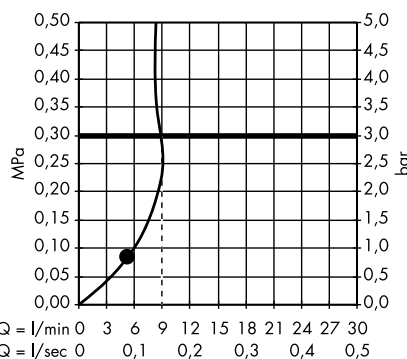

/ Hand shower 120 3jet
26050000