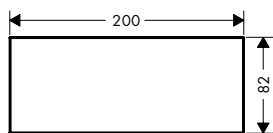

Alternative sizes:

- / Plate 245 Marble Nero Marquina 47914000
- / Plate 150 Marble Nero Marquina 47915000

Plate 200 Leather

Grey

47916000

- / length 200 mm
- / material: leather
- / removable

Alternative sizes: