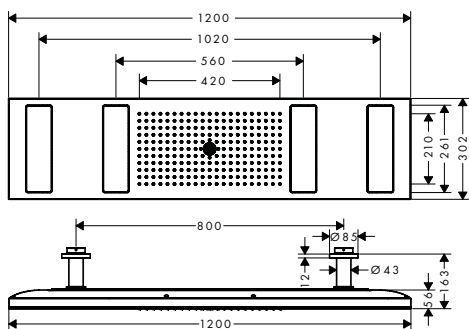

This product is not available in the special finishes Polished and Brushed Black Chrome.

Alternative products:

- / ShowerHeaven 1200/300 4jet without lighting

Chrome
Special Finishes*

10637000
10637XXX

This product is not available in the special finishes Polished and Brushed Black Chrome.

- / ShowerHeaven 1200/300 4jet with lighting 2700 K

Chrome
Special Finishes*

10628000
10628XXX

This product is not available in the special finishes Polished and Brushed Black Chrome.

Required parts:

- / Basic set for ShowerHeaven 1200/300 4jet

10922180

Optional parts:

- / Thermostatic module Select 670/90 for concealed installation for 5 functions
- / Extension set 230 mm for ceiling connector ShowerHeaven 1200/300 4jet

Chrome
Special Finishes*
Chrome
Special Finishes*

18358000
18358XXX
13603000
13603XXX

Basic set for ShowerHeaven
1200/300 4jet

10922180

- / sound-decoupled installation
- / connection dimension: Rp 1/2