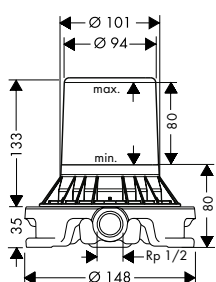

Basic set for mixers floor-standing

10452180

- / for mounting on unfinished floor
- / suitable for single lever bath mixer, single lever basin mixer and bath spout floor-standing
- / connection dimension: DN15

Optional parts:
/ Sealing foil for basic set bath mixer floor-standing 96441000