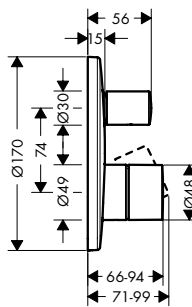

Single lever bath mixer
for concealed installation
with zero handle

- / connection type: basic set
- / ceramic cartridge
- / min. operating pressure: 1 bar
- / max. operating pressure: 10 bar
- / temperature limitation adjustable
- / diverter with automatic resetting
- / with silencer
- / suitable for continuous flow water heaters

finish	code no.
Chrome	45405000
Brushed Nickel	45405820
Special Finishes*	45405XXX

Alternative products:
/ Single lever bath mixer for concealed installation with zero handle and integrated security combination according to EN1717

Chrome	45407000
Brushed Nickel	45407820
Special Finishes*	45407XXX

Required parts:

- / Basic set iBox universal 01700180

Optional parts:

/ Extension element round 2-hole

Chrome	14961000
Brushed Nickel	14961820
Special Finishes*	14961XXX

- / Extension 25 mm for basic set iBox universal 13587000
- / Fastening rail set for iBox universal 93171000