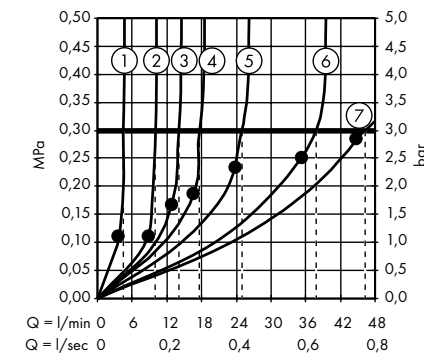

Body showers

/ Shower module 120/120 for concealed installation square # 28491000

1. 1 x Body shower	6. 9 x Body shower
2. 2 x Body shower	7. 12 x Body shower
3. 3 x Body shower	
4. 4 x Body shower	
5. 6 x Body shower