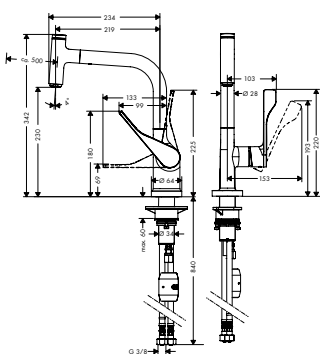

Single lever kitchen mixer Select 230 with pull-out spout

Chrome 39861000
Stainless Steel Finish 39861800
Special Finishes* 39861XXX

- / ComfortZone 230
- / swivel range adjustable in 2 steps to 110° or 150°
- / normal spray
- / Select button for a comfortable start/stop of the water flow
- / MagFit magnetic shower support
- / quick connect hose
- / connection dimension: DN15
- / maximum flow rate at 3 bar: 10 l/min
- / ceramic cartridge
- / connection type: G 3/8 connections
- / integrated non-return valve
- / suitable for continuous flow water heaters