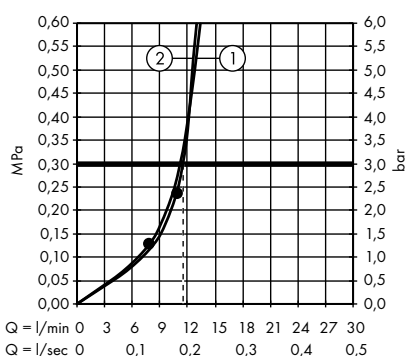

Hand showers

/ Hand shower 2jet
45720000

1. Normal spray
2. Wide flood jet

/ Baton hand shower 2jet
12680000