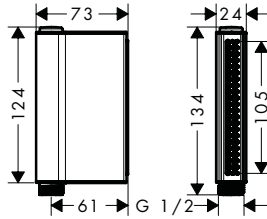

Hand showers

finish

code no.

Hand shower 2jet

- / spray type: normal spray, flood spray
- / convenient diversion via Select button
- / maximum flow rate at 3 bar: 12 l/min
- / with internal water conduction
- / rinseable dirt filter
- / connection thread G 1/2
- / connection dimension: DN15
- / not recommended for rim-/ tile-mounted mixers

Chrome
Special Finishes*

45720000
45720XXX

Optional parts:

- / Metal effect shower hose 1.25 m
- / Metal effect shower hose 1.60 m
- / Metal effect shower hose 2.00 m

Chrome	28282000
Special Finishes*	28282XXX
Chrome	28286000
Special Finishes*	28286XXX
Chrome	28284000
Special Finishes*	28284XXX