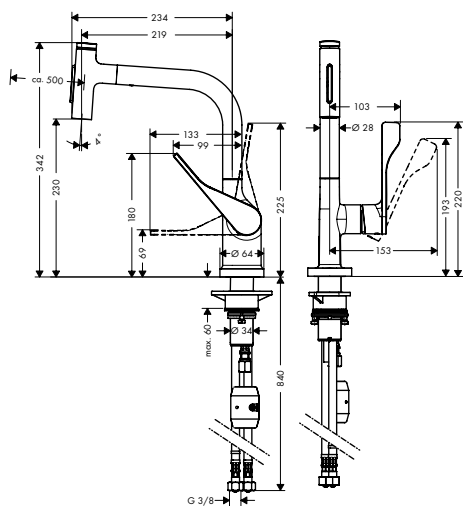

AXOR Citterio Select

Single lever kitchen mixer Select 230 2jet with pull-out spray

- / ComfortZone 230
- / l-spout
- / swivel range adjustable in 2 steps to 110° or 150°
- / laminar spray and shower spray
- / lockable shower spray, spray returns through pressing spray diverter and spray returns automatically through handle closing
- / Select button for a comfortable start/stop of the water flow
- / MagFit magnetic shower support
- / quick connect hose
- / connection dimension: DN15
- / maximum flow rate at 3 bar: 8 l/min
- / ceramic cartridge
- / connection type: G 3/8 connections
- / integrated non-return valve
- / suitable for continuous flow water heaters

Chrome 39863000
Stainless Steel Finish 39863800
Special Finishes* 39863XXX

*For additional information please refer to the "special finish" overview.