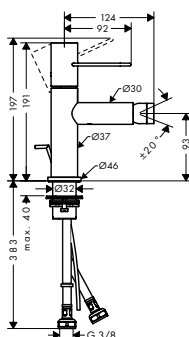

Bidet

Single lever bidet mixer with loop handle and pop-up waste set

Chrome
Brushed Nickel
Special Finishes*

38211000
38211820
38211XXX

- / consists of: single lever bidet mixer, waste set
- / projection 126 mm
- / aerator with ball pivot
- / normal spray
- / flow rate at 3 bar: 5 l/min
- / ceramic cartridge
- / temperature limitation adjustable
- / suitable for continuous flow water heaters
- / pop-up waste set G 1 1/4
- / connection dimension: DN15