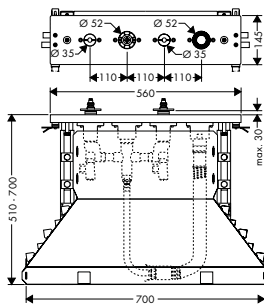

finish

code no.

4-hole tile mounted bath mixer

Chrome
Special Finishes*

11445000
11445XXX

- / consists of: 4-hole tile mounted bath mixer, hand shower, shower hose, shower holder
- / projection 198 mm
- / connection type: basic set
- / spray type mixer: normal spray
- / spray type hand shower: Rain, RainAir, WhirlAir
- / maximum pull-out length of hand shower: 1.10 m
- / flow rate at 3 bar: 22 l/min
- / ceramic valves hot/ cold 90°
- / min. operating pressure: 1 bar
- / max. operating pressure: 10 bar
- / diverter with automatic resetting
- / non-return valve
- / connection dimension: DN15

This product is not available in the special finishes Polished and Brushed Black Chrome.

Consisting of:
/ Hand shower 120 3jet (# 26050000)

Required parts:
/ Basic set for 4-hole tile mounted bath mixer

15481180

Basic set for 4-hole tile mounted bath mixer

15481180

- / maximum pull-out length of hand shower: 1.10 m
- / connection dimension: DN15

Optional parts:
/ Secuflex insert extension

98806000

Bath tub 1,800/600

White

11440000

- / free-standing bath tub
- / filling level: approx. 340 mm
- / filling capacity: approx. 180 l (1 person 70 kg)
- / weight with water (1 person 70 kg): approx. 440 kg
- / weight without water: 187 kg
- / material: mineral cast with gelcoat
- / CE
- / TÜV certified