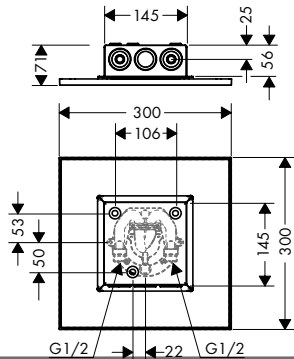

Required parts:

- / Basic set for overhead shower ceiling

35363180