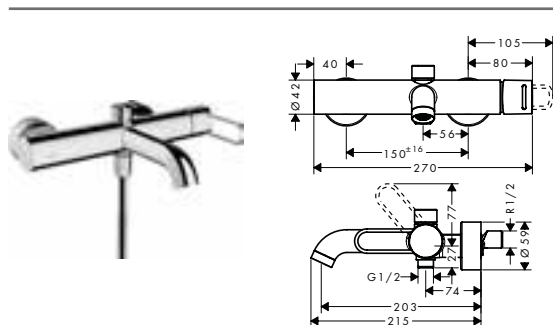

Single lever bath mixer for exposed installation with loop handle

- / projection 203 mm
- / connection type: s-shaped connections
- / centre distance: 150 ± 16 mm
- / spray type mixer: normal spray
- / flow rate at 3 bar: 22 l/min
- / ceramic cartridge
- / min. operating pressure: 1 bar
- / max. operating pressure: 10 bar
- / temperature limitation adjustable
- / diverter with automatic resetting
- / non-return valve
- / with silencer
- / suitable for continuous flow water heaters
- / connection dimension: DN15

Chrome 38421000
Brushed Nickel 38421820
Special Finishes* 38421XXX