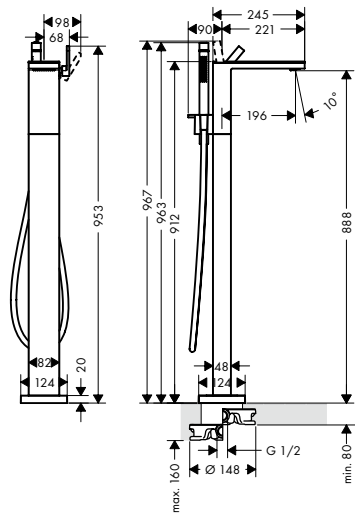

Single lever bath mixer floor-standing

- / consists of: single lever bath mixer floor standing, plate, baton hand shower, shower hose, shower holder
- / projection 196 mm
- / connection type: basic set
- / plate of glass made of safety glass
- / spray type mixer: normal spray
- / spray type hand shower: Rain, Mono
- / flow rate at 3 bar: 20 l/min
- / Ceramic cartridge
- / min. operating pressure: 1 bar
- / max. operating pressure: 10 bar
- / temperature limitation adjustable
- / diverter with automatic resetting
- / non-return valve
- / connection dimension: DN15

Chrome/
Mirror Glass 47440000
Chrome/Black Glass 47440600

1. Consisting of:
2. / Metal effect shower hose 1.25 m (# 28282000)
   - / Baton hand shower 2jet (# 28532000)

Required parts:
/ Basic set for mixers floor-standing 10452180

Optional parts:
/ Sealing foil for basic set bath mixer floor-standing 96441000