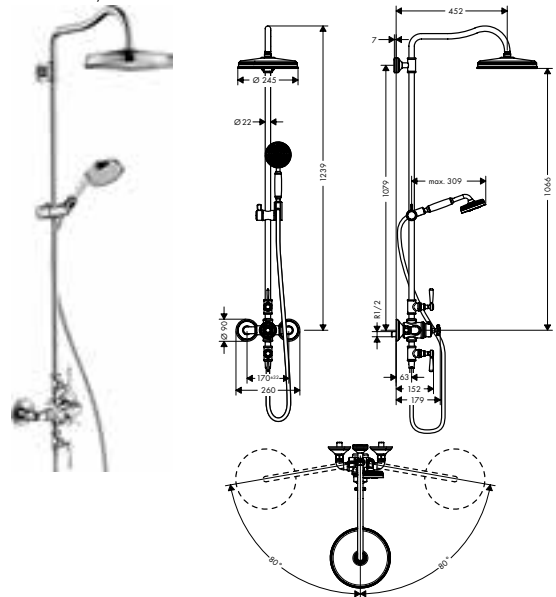

Shower systems

Showerpipe with thermostat and overhead shower 240 1jet

- / consists of: overhead shower, hand shower, shower thermostat, shower hose, slider
- / shower head size: 240 mm
- / spray type: RainAir
- / shower arm length: 430 mm
- / swivel shower arm
- / flow rate Rain spray (at 3 bar): 15 l/min
- / operating pressure: min. 2 bar/ max. 10 bar
- / thermostat AXOR Montreux
- / safety lock at 40° C
- / adjustable hot water limitation
- / outlets controlled via turning handle
- / installation type: exposed installation
- / connection dimension DN15
- / connection thread G 1/2
- / centre distance 170 ± 32 mm

- Chrome 16572000
- Brushed Nickel 16572820
- Special Finishes* 16572XXX

Consisting of:

- / Overhead shower 240 1jet Classic (# 28474000)
- / Hand shower 100 1jet (# 16320XXX)
- / Metal shower hose 1.60 m (# 28116XXX)