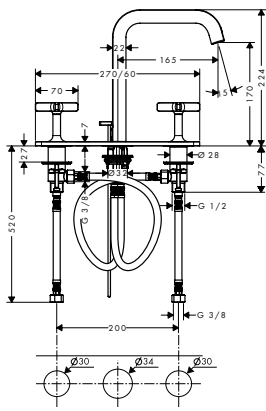

3-hole basin mixer 170 with plate and pop-up waste set

Chrome
Special Finishes*

36116000
36116XXX

- / consists of: 3-hole basin mixer, waste set
- / ComfortZone 170
- / projection 165 mm
- / normal spray
- / flow rate at 3 bar: 5 l/min
- / ceramic valves hot/ cold 180°
- / suitable for continuous flow water heaters
- / pop-up waste set G 1/4
- / connection type: G 3/8 connections
- / connection dimension: DN15
- / for use only at flat, plain surfaces