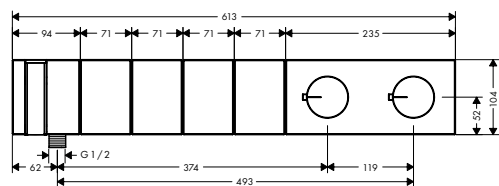

- / consists of: Thermostatic module, shower holder, baton hand shower, shower hose
- / depending on volume flow and installation situation approx. 50% flow rate reduction and integrated shut off function
- / 4 functions
- / simultaneous use of several outlets
- / Select push-button on/off control for 4 outlets
- / maximum flow rate at 3 bar: 38.7 l/min
- / flow rate at 3 bar: 38.7 l/min
- / flow rate hand shower connection at 3 bar: 14 l/min
- / thermostat cartridge, Select valve
- / min. operating pressure: 1 bar
- / max. operating pressure: 10 bar
- / safety lock at 40° C
- / temperature limitation adjustable
- / hose nut: for shower hoses with cylindrical nut on both sides
- / connection type: basic set
- / Thermostat is delivered with buttons hand shower, Waterfall, Rain large, Mono

This product is not available in brushed special finishes.

Consisting of:

- / Metal effect shower hose 1.25 m (# 28282000)

Alternative products:

- / Thermostatic module Select 610/100 for concealed installation for 4 functions - diamond cut

Chrome
Special Finishes*

46721000
46721XXX

This product is not available in brushed special finishes.

Required parts:

- / Basic set for thermostatic module Select for 4 functions

18312180

Basic set for thermostatic module
Select for 4 functions

18312180

- / 4 functions
- / connection thread
- / Rp 3/4
- / installation depth: 87 - 122 mm
- / horizontal installation
- / sound-decoupled installation
- / connection dimension: DN15/DN20

*For additional information please refer to the "special finish" overview.