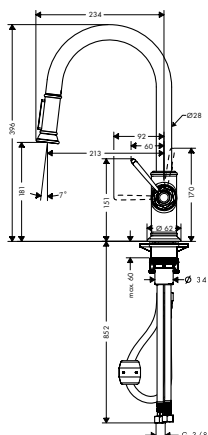

Chrome

16581000

Stainless Steel Finish

16581800

Special Finishes*

16581XXX

- / ComfortZone 180
- / swivel range adjustable in 2 steps to 110° or 150°
- / normal and spray jet
- / lockable shower spray, spray returns through pressing spray diverter
- / MagFit magnetic shower support
- / quick connect hose
- / connection dimension: DN15
- / maximum flow rate at 3 bar: 9.5 l/min
- / ceramic cartridge
- / connection type: G 3/8 connections
- / integrated non-return valve
- / suitable for continuous flow water heaters