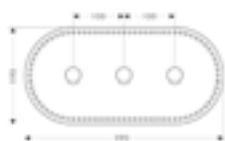

finish

code no.

Seal

96383000

Single lever basin mixer
floor-standing with push-open
waste set

Chrome
Special Finishes*

46040000
46040XXX

- / consists of: single lever basin mixer, waste set
- / projection 235 mm
- / normal spray
- / flow rate at 3 bar: 5 l/ min
- / ceramic cartridge
- / temperature limitation adjustable
- / suitable for continuous flow water heaters
- / push-open waste set G 1¼
- / material waste set: metal
- / connection type: basic set
- / connection dimension: DN15

This product is not available in brushed special finishes.

Alternative products:

- / Single lever basin mixer floor-standing with push-open waste set - diamond cut

Chrome
Special Finishes*

46041000
46041XXX

This product is not available in brushed special finishes.

Required parts:

- / Basic set for mixers floor-standing

10452180

Optional parts:

- / Sealing foil for basic set bath mixer floor-standing

96441000