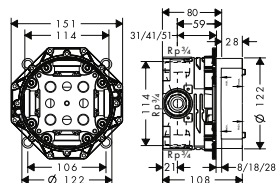

Basic set iBox universal

01700180

- / suitable for all shower, bath tub and thermostat finish sets for concealed installation
- / connection thread
- / Rp 3/4
- / rotationally-symmetric installation
- / sound-decoupled installation
- / connection dimension: DN20

Optional parts:

- / Extension 25 mm for basic set iBox universal 13587000
- / Fastening rail set for iBox universal 93171000