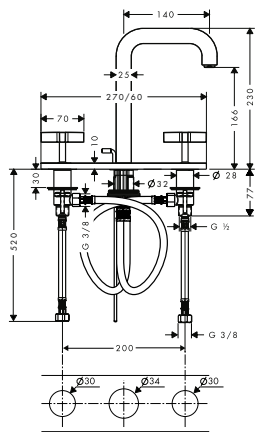

finish

code no.

3-hole basin mixer 170 with spout 140 mm, cross handles, plate and pop-up waste set

- / consists of: 3-hole basin mixer, waste set
- / ComfortZone 170
- / projection 140 mm
- / normal spray
- / flow rate at 3 bar: 5 l/min
- / ceramic valves hot/ cold 180°
- / suitable for continuous flow water heaters
- / pop-up waste set G 1¼
- / connection type: G ¾ connections
- / connection dimension: DN15
- / for use only at flat, plain surfaces

Chrome
Special Finishes*

39134000
39134XXX