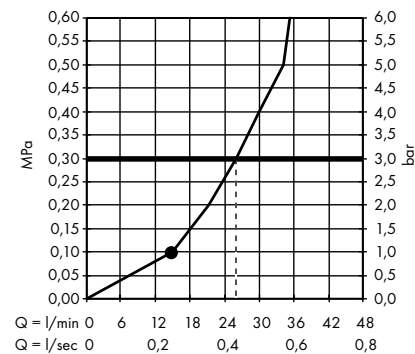

/ Overhead shower 350 1jet with ceiling connection # 26035000, 26035820