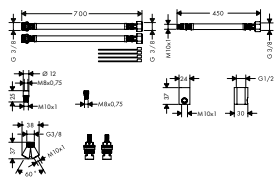

Hose extension set for 3-hole
basin mixer

- / length of hoses 700 mm
- / for free positioning of spout and handles

38959000