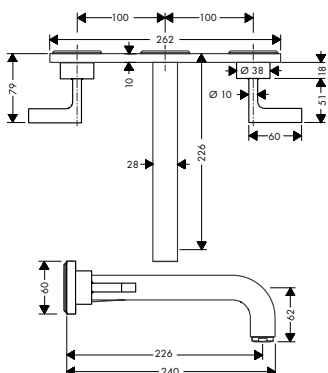

3-hole basin mixer for concealed installation wall-mounted with spout 226 mm, lever handles and plate

- / consists of: 3-hole basin mixer for concealed installation wall-mounted, waste set
- / projection 226 mm
- / normal spray
- / flow rate at 3 bar: 5 l/min
- / ceramic valves hot/ cold 90°
- / suitable for continuous flow water heaters
- / non-closing waste set
- / connection type: basic set
- / connection dimension: DN15

Chrome
Special Finishes*

39148000
39148XXX

Required parts:

- / Basic set for 3-hole basin mixer for concealed installation wall-mounted

10303180

Optional parts:

- / Seal
- / Extension set 25 mm for basic set for 3-hole basin mixer wall-mounted

96383000
96259000