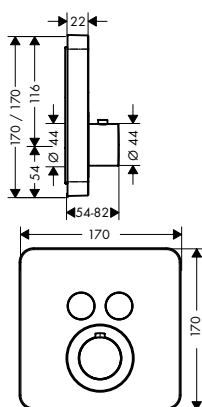

Thermostat for concealed installation softcube for 2 functions

Chrome 36707000
Special Finishes* 36707XXX

- / 2 functions
- / simultaneous use of several outlets
- / Select push-button on/off control for 2 outlets
- / flow rate upper outlet: 25 l/min
- / flow rate lower outlet: 23 l/min
- / thermostat cartridge
- / safety lock at 40° C
- / temperature limitation adjustable
- / connection type: basic set
- / Thermostat is delivered with buttons hand shower and Rain large

Required parts:
/ Basic set iBox universal 01700180

Optional parts:
/ Extension 25 mm for basic set iBox universal 13587000
/ Fastening rail set for iBox universal 93171000
/ Extension element Chrome 98860000
Special Finishes* 98860XXX

Basic set iBox universal

01700180

- / suitable for all shower, bath tub and thermostat finish sets for concealed installation
- / connection thread
- / Rp 3/4
- / rotationally-symmetric installation
- / sound-decoupled installation
- / connection dimension: DN20

Optional parts:
/ Extension 25 mm for basic set iBox universal 13587000
/ Fastening rail set for iBox universal 93171000