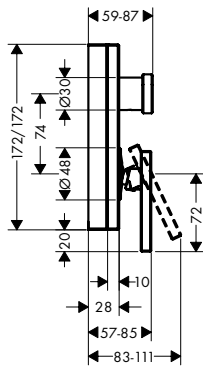

Bath

Single lever bath mixer for concealed installation

- / connection type: basic set
- / flow rate at 3 bar: 23.8 l/min
- / flow rate for bath spout at 3 bar: 25.3 l/min
- / flow rate of hand shower at 3 bar: 23.8 l/min
- / ceramic cartridge
- / min. operating pressure: 1 bar
- / max. operating pressure: 10 bar
- / temperature limitation adjustable
- / diverter with automatic resetting
- / with silencer
- / suitable for continuous flow water heaters

This product is not available in brushed special finishes.

Alternative products:

- / Single lever bath mixer for concealed installation - diamond cut

This product is not available in brushed special finishes.

- / Single lever bath mixer for concealed installation with integrated security combination according to EN1717

This product is not available in brushed special finishes.

- / Single lever bath mixer for concealed installation with integrated security combination according to EN1717 - diamond cut

This product is not available in brushed special finishes.

Required parts:

- / Basic set iBox universal

Optional parts:

- / Extension 25 mm for basic set iBox universal
- / Fastening rail set for iBox universal

Chrome	46450000
Special Finishes*	46450XXX

Chrome	46451000
Special Finishes*	46451XXX

Chrome	46420000
Special Finishes*	46420XXX

Chrome	46421000
Special Finishes*	46421XXX

	01700180

	13587000

	93171000