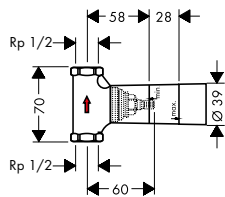

finish

code no.

Basic set 52 l/min for shut-off valve for concealed installation spindle

- / connection type: DN15
- / suitable for all shut-off valves finish sets
- / flow rate: 52 l/min
- / connection dimension: DN15

Alternative products:

- / Basic set 40 l/min for concealed installation for shut-off valve ceramic 16974180
- / Basic set 130 l/min for shut-off valve for concealed installation spindle 16970180

Optional parts:

- / Extension set 25 mm for shut-off/ diverter valve Trio-/ Quattro 92990000