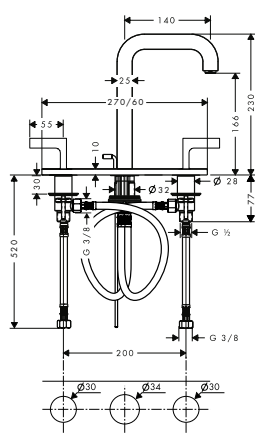

Optional parts:

- / Extension set 25 mm for single lever basin mixer wall-mounted

13586000

Extension set 25 mm for single lever basin mixer wall-mounted

13586000

- / extension length: 25 mm

3-hole basin mixer 170 with spout 140 mm, lever handles, plate and pop-up waste set