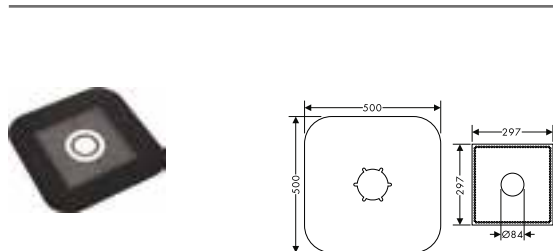

Sealing foil for basic set bath mixer floor-standing

96441000