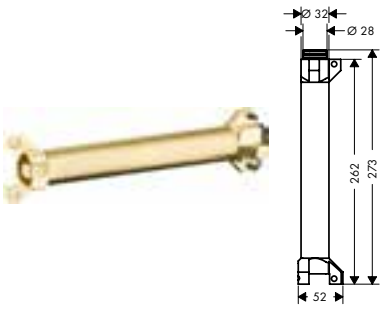

finish

code no.

Basic set/ waterconducting unit for shelf 240/120 for concealed installation

40878180

- / in a joined installation it serves as a waterconducting unit, allows dimensionally accurate positioning. In combination with: # 40873000