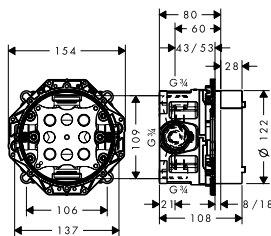

Basic set iBox universal
with shut-off unit

01750180

- / suitable for all shower, bath tub and thermostat finish sets for concealed installation
- / connection thread
- / Rp 3/4
- / sound-decoupled installation
- / connection dimension: DN20

Optional parts:

- / Extension 25 mm for basic set iBox universal
- / Fastening rail set for iBox universal

13587000

93171000

Extension 25 mm for basic set
iBox universal

13587000

- / extension for basic set
- / extension length: 25 mm