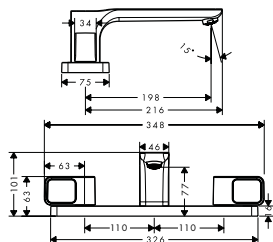

3-hole rim mounted bath mixer

Chrome 11436000
Special Finishes* 11436XXX

- / projection 198 mm
- / connection type: basic set
- / spray type mixer: normal spray
- / flow rate at 3 bar: 25 l/min
- / ceramic valves hot/ cold 90°
- / min. operating pressure: 1 bar
- / max. operating pressure: 10 bar
- / connection dimension: DN15

This product is not available in the special finishes Polished and Brushed Black Chrome.

Required parts:

- / Basic set for 3-hole rim mounted bath mixer 15484180

Optional parts:

- / Installation plate 39449000