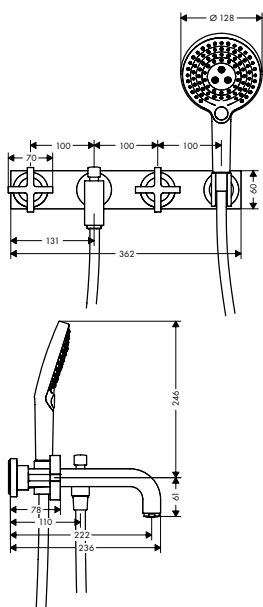

finish

code no.

3-hole bath mixer for concealed installation wall-mounted with cross handles and plate

- / consists of: 2-handle bath mixer, hand shower, shower holder, shower hose
- / projection 222 mm
- / connection type: basic set
- / spray type mixer: normal spray
- / spray type hand shower: Rain, RainAir, WhirlAir
- / ceramic valves hot/ cold 180°
- / min. operating pressure: 1 bar
- / max. operating pressure: 10 bar
- / diverter with automatic resetting
- / non-return valve
- / connection dimension: DN15

Consisting of:

- / Hand shower 120 3jet (# 26050000)
- / Shower holder round (# 39525000)
- / Shower hose 1.25 m (# 28622000)

Required parts:

- / Basic set for 3-hole basin mixer for concealed installation wall-mounted

10303180

Optional parts:

- / Seal
- / Extension set 25 mm for basic set for 3-hole basin mixer wall-mounted

96383000
96259000

Chrome
Special Finishes*

39441000
39441XXX