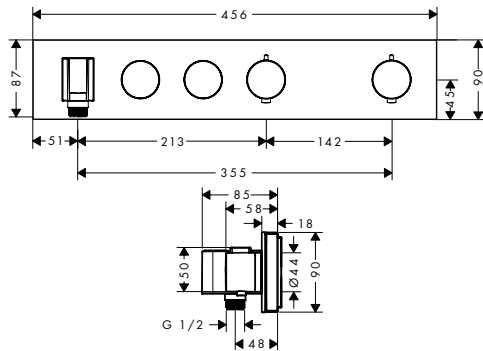

Thermostatic module Select

Thermostatic module Select
460/90 for concealed
installation for 2 functions

- / consists of: Thermostatic module, shower holder
- / depending on volume flow and installation situation approx. 50% flow rate reduction and integrated shut off function
- / 2 functions
- / simultaneous use of several outlets
- / Select push-button on/off control for 2 outlets
- / maximum flow rate at 3 bar: 26 l/ min
- / thermostat cartridge, Select valve
- / min. operating pressure: 1 bar
- / max. operating pressure: 10 bar
- / safety lock at 40° C
- / temperature limitation adjustable
- / hose nut: for shower hoses with conical or cylindrical nut on both sides
- / connection type: basic set
- / Thermostat is delivered with buttons Waterfall, Rain large, Mono, hand shower

Required parts:

- / Basic set for thermostatic module Select for 2 functions

finish

Chrome
Special Finishes*

code no.

18355000
18355XXX