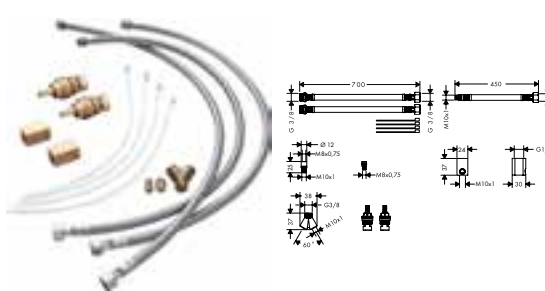

Hose extension set for 3-hole basin mixer

- / length of hoses 700 mm
- / for free positioning of spout and handles

38959000