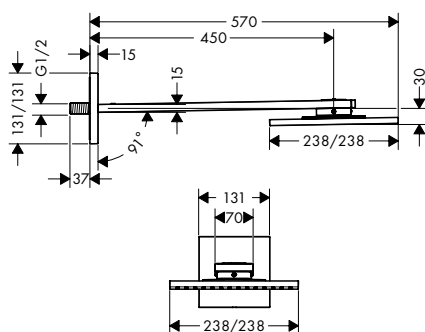

Required parts:

- / Basic set for overhead shower ceiling

35363180

Overhead shower 250/250 1jet with shower arm

Chrome
Special Finishes*

35306000
35306XXX

- / consists of: overhead shower, shower arm
- / spray type: PowderRain
- / shower head size: 250 x 250 mm
- / shower arm length: 450 mm
- / maximum flow rate at 3 bar: 17 l/min
- / flow rate PowderRain spray (at 0.3 bar): 17 l/min
- / dynamic spray nozzles move out while using
- / material spray disc: metal
- / overhead shower removable for cleaning
- / ServiceCard with sieve can be removed without tools for cleaning purpose
- / installation: wall
- / connection thread G 1/2
- / connection dimension: DN15