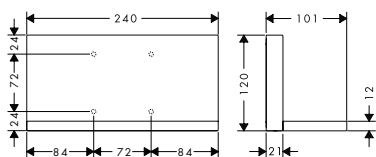

Shelf 240/120

Chrome

40873000

Special Finishes*

40873XXX

- / for use with either vertical or horizontal installation of the basic set
- / when positioning the shelf between waterconducting parts (# 10755000, # 10751000, # 10942000, # 10972000, # 10651000, # 28491000) in joined installation (10 mm distance), it is recommended to use basic set # 40878180
- / suitable for installation with or without basic set # 40878180

Optional parts:

- / Basic set/ waterconducting unit for shelf 240/120 for concealed installation

40878180