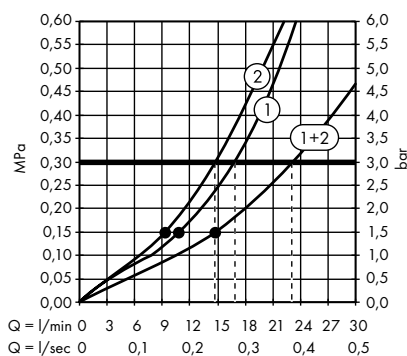

/ Overhead shower 300 2jet ceiling
35305000