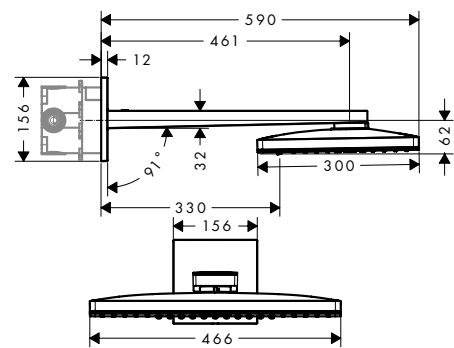

Required parts:

- / Basic set for overhead shower with ceiling connector

26434180

Optional parts:

- / Extension 230 mm for ceiling connector
- overhead shower

Chrome
Special Finishes*

35288000
35288XXX

Overhead shower 460/300 2jet with shower arm and square escutcheon