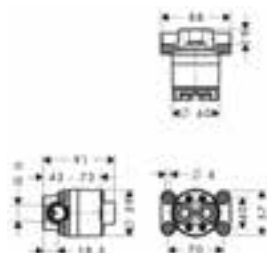

Basic set 10902180

/ connection dimension: G 1/2	
Required parts:	
/ Seal	96660000

Optional parts:	
/ Extension set 28 mm for shower columns	10980000
/ Extension set 28 mm for single lever basin mixer wall-mounted	11980000
/ Extension set 28 mm for basin mixer wall-mounted	12918000

*For additional information please refer to the "special finish" overview.