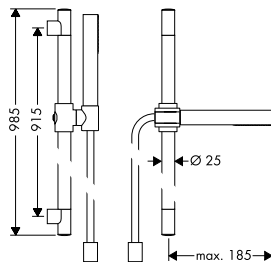

Shower set 0.90 m with baton hand shower 1jet

Chrome
Special Finishes*

27983000
27983XXX

- / consists of: baton hand shower, shower bar, shower hose, slider
- / shower head size: 70 mm
- / spray type: Rain
- / pivot connector prevent hose from tangling
- / nuts shower hose: shower hose with cylindrical nut on both ends
- / maximum flow rate at 3 bar: 8 l/min
- / wall supports of plastic

Consisting of:

- / Baton hand shower 1jet (# 10531000)
- / Metal effect shower hose 1.60 m (# 28286000)

Optional parts:

- / Wall bar spacer for Unica wall bar D

Chrome

96186000