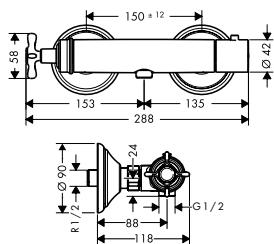

Thermostatic mixers/ valves/ diverters

Shower thermostat for exposed installation with cross handle

- / 1 function
- / centre distance: 150 ± 12 mm
- / flow rate at 3 bar: 16 l/min
- / thermostat cartridge, ceramic valve 180°
- / min. operating pressure: 1 bar
- / max. operating pressure: 10 bar
- / safety lock at 40° C
- / temperature limitation adjustable
- / non-return valve
- / with silencer
- / connection type: s-shaped connections
- / connection dimension: DN15

finish

code no.

- Chrome 16261000
- Brushed Nickel 16261820
- Special Finishes* 16261XXX