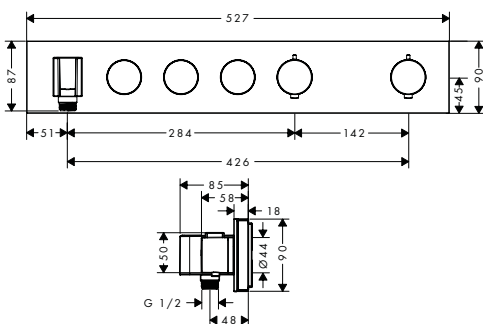

Thermostatic module Select
530/90 for concealed
installation for 3 functions

- / consists of: Thermostatic module, shower holder
- / depending on volume flow and installation situation approx. 50% flow rate reduction and integrated shut off function
- / 3 functions
- / simultaneous use of several outlets
- / Select push-button on/off control for 3 outlets
- / maximum flow rate at 3 bar: 26 l/ min
- / thermostat cartridge, Select valve
- / min. operating pressure: 1 bar
- / max. operating pressure: 10 bar
- / safety lock at 40° C
- / temperature limitation adjustable
- / hose nut: for shower hoses with conical or cylindrical nut on both sides
- / connection type: basic set
- / Thermostat is delivered with buttons Rain large, Waterfall, hand shower

Required parts:

- / Basic set for thermostatic module Select for 3 functions

Chrome
Special Finishes*

18356000
18356XXX

18311180