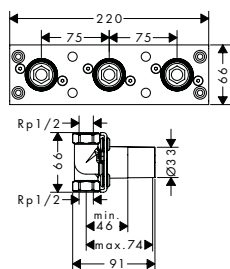

Required parts:

- / Basic set for thermostat for exposed/ concealed installation for 2 functions

45442180

Basic set for thermostat
for exposed/ concealed
installation for 2 functions

- / sound-decoupled installation
- / connection dimension: Rp 1/2

45442180

*For additional information please refer to the "special finish" overview.