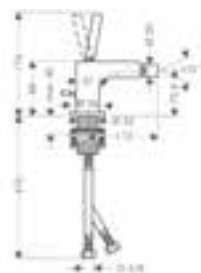

Bidet

finish code no.

Single lever bidet mixer with pop-up waste set

Chrome 39210000
Special Finishes* 39210XXX

- / consists of: single lever bidet mixer, waste set
- / projection 112 mm
- / aerator with ball pivot
- / laminar spray
- / flow rate at 3 bar: 7.2 l/min
- / joystick ceramic cartridge
- / suitable for continuous flow water heaters
- / pop-up waste set G 1/4
- / connection dimension: DN15