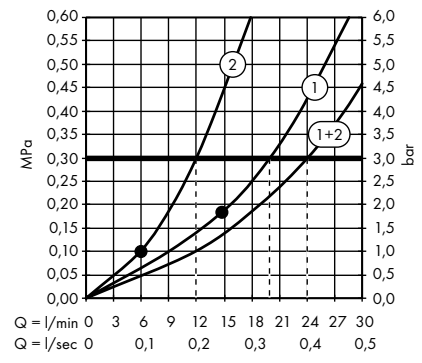

Showerpipes and shower panels

/ Showerpipe with thermostat 800 and overhead shower 350 1jet # 27984000

1. Overhead shower
2. Hand shower

/ Showerpipe with thermostat and overhead shower 240 2jet # 26020000