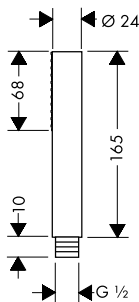

Baton hand shower 1jet

- / spray type: Rain
- / maximum flow rate at 3 bar: 8 l/min
- / rinseable dirt filter
- / connection thread G 1/2
- / connection dimension: DN15
- / suitable for continuous flow water heaters
- / not recommended for rim-/ tile-mounted mixers

Chrome
Special Finishes*

10531000
10531XXX

Alternative products:

- / Baton hand shower 2jet

Chrome	28532000
Special Finishes*	28532XXX

Optional parts:

- / Metal effect shower hose 1.25 m
- / Metal effect shower hose 1.60 m
- / Metal effect shower hose 2.00 m

Chrome	28282000
Special Finishes*	28282XXX
Chrome	28286000
Special Finishes*	28286XXX
Chrome	28284000
Special Finishes*	28284XXX