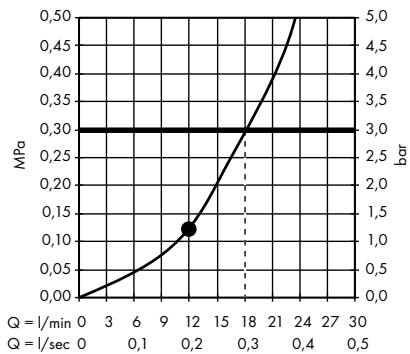

/ LampShower 275 1jet with ceiling connector # 26032000