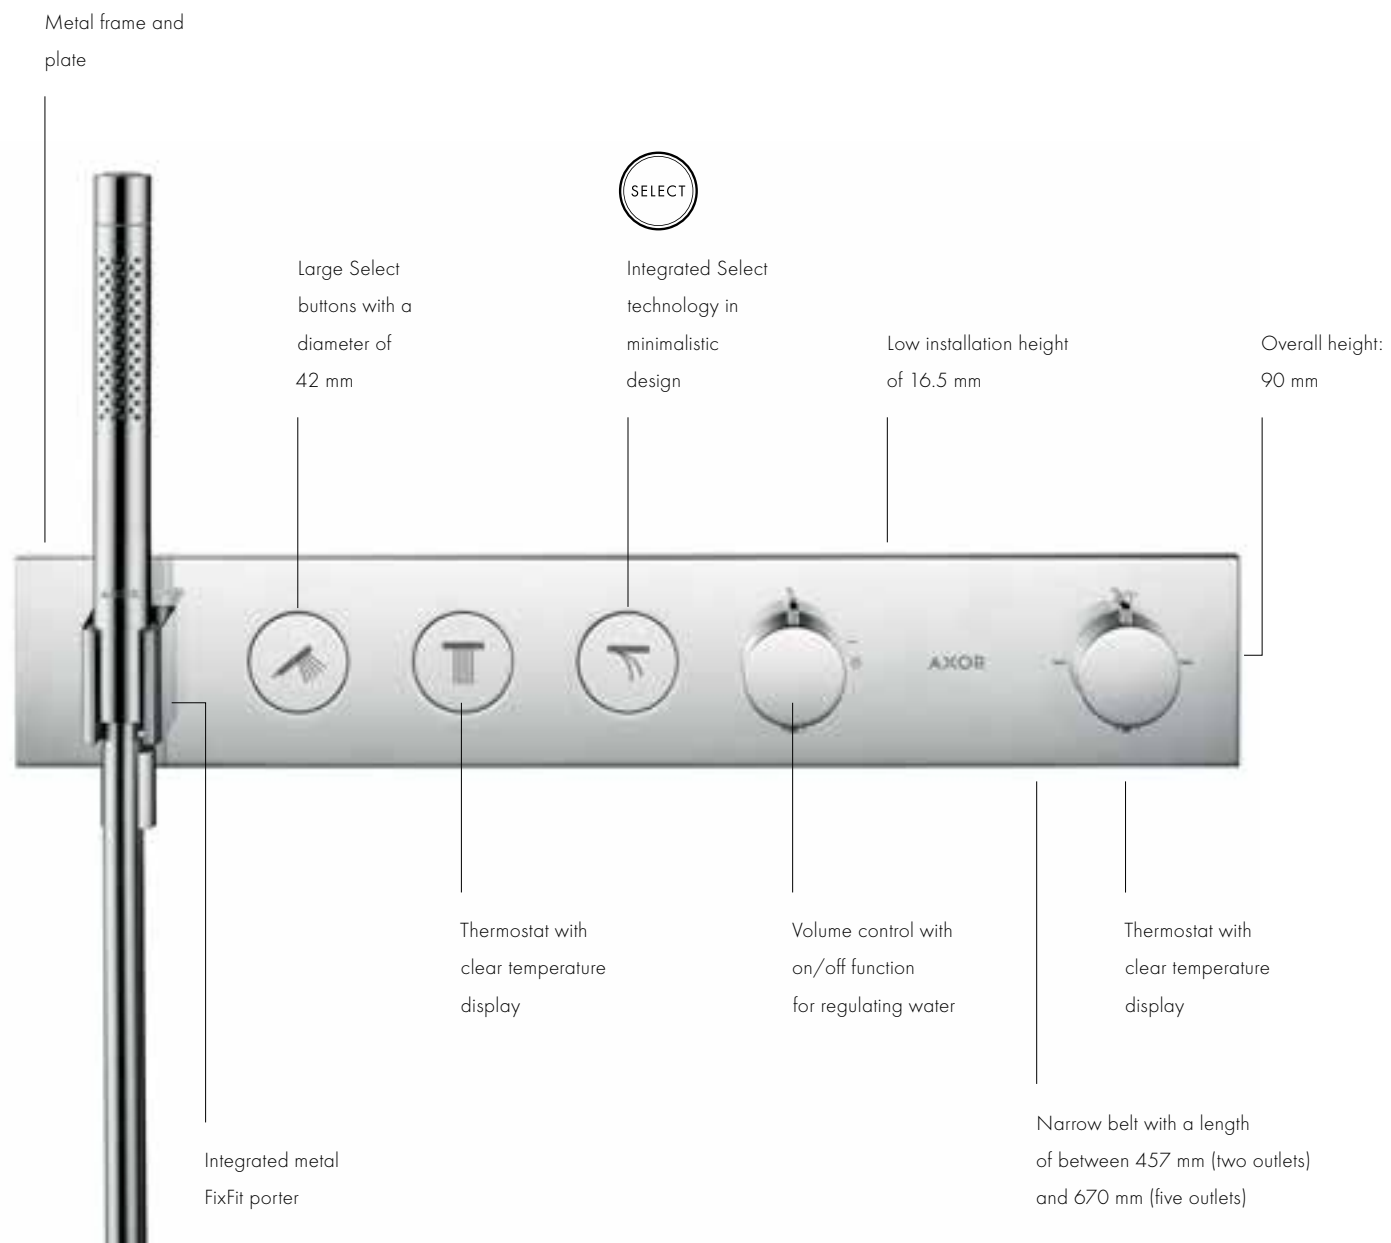

AXOR SELECT THERMOSTATIC MODULE

The technical counterpart to the element of water. The AXOR Select thermostatic module. Clear in appearance, impressive in performance. Timeless and elegant. Perfect integration in the room.

Intuitive to use thanks to its large Select buttons. For three to five outlets or spray modes depending on

the version. Precise switching at the touch of a button. Purely mechanical. With integrated thermostat and porter unit.

Design: Phoenix Design