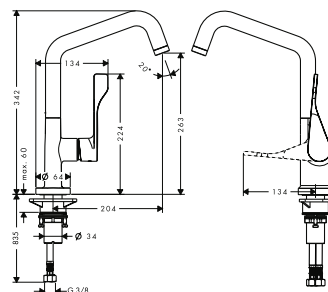

AXOR Citterio

finish code no.

Single lever kitchen mixer 260 with swivel spout

- / ComfortZone 260
- / swivel range adjustable in 3 steps 110°, 150° or 360°
- / normal spray
- / connection dimension: DN15
- / maximum flow rate at 3 bar: 13 l/min
- / ceramic cartridge
- / connection type: G 3/8 connections
- / integrated non-return valve
- / suitable for continuous flow water heaters

Alternative products:

- / Single lever kitchen mixer 260 with swivel spout Eco

Chrome	39850000
Stainless Steel Finish	39850800
Special Finishes*	39850XXX