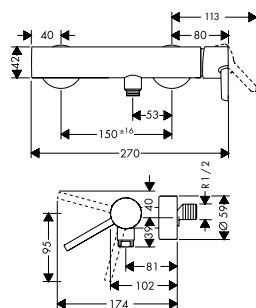

Single lever shower mixer
for exposed installation with lever
handle

- / 1 function
- / connection type: s-shaped connections
- / centre distance: 150 ± 16 mm
- / flow rate at 3 bar: 22 l/min
- / ceramic cartridge
- / min. operating pressure: 1 bar
- / max. operating pressure: 10 bar
- / temperature limitation adjustable
- / non-return valve
- / with silencer
- / suitable for continuous flow water heaters
- / hose connection DN15
- / connection dimension: DN15
- / matching handle design for the AXOR Starck basin mixers with lever handles

Chrome
Special Finishes*

10665000
10665XXX