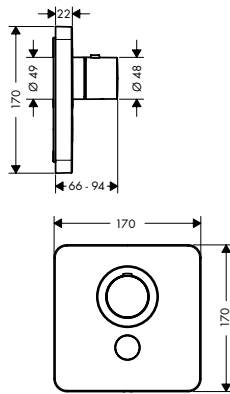

Thermostat HighFlow
for concealed installation
softcube for 1 function
and additional outlet

- / 1 function and 1 additional outlet
- / Select push-button on/off control for 1 outlet
- / flow rate hand shower connection at 3 bar: 34 l/min
- / flow rate upper outlet: 59 l/min
- / thermostat cartridge
- / safety lock at 40° C
- / temperature limitation adjustable
- / connection type: basic set
- / Thermostat is delivered with button hand shower

finish

code no.

Chrome
Special Finishes*

36706000
36706XXX

Required parts:

- / Basic set iBox universal

01700180

Optional parts:

- / Valve for concealed installation softcube for 3 functions
- / Extension element
- / Fastening rail set for iBox universal
- / Extension 2.5 mm for basic set iBox universal

Chrome
Special Finishes*
Chrome
Special Finishes*

36773000
36773XXX
98860000
98860XXX
93171000
13587000