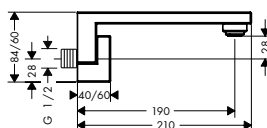

finish code no.

Single lever bath mixer floor-standing

Chrome 46440000
Special Finishes* 46440XXX

- / consists of: single lever bath mixer floor standing, baton hand shower, shower hose, shower holder
- / projection 255 mm
- / connection type: basic set
- / spray type mixer: normal spray
- / spray type hand shower: Rain, Mono
- / flow rate at 3 bar: 23 l/min
- / flow rate for bath spout at 3 bar: 23 l/min
- / flow rate of hand shower at 3 bar: 13 l/min
- / ceramic cartridge
- / min. operating pressure: 1 bar
- / max. operating pressure: 10 bar
- / temperature limitation adjustable
- / diverter with automatic resetting
- / non-return valve
- / suitable for continuous flow water heaters
- / connection dimension: DN15

This product is not available in brushed special finishes.

1. Consisting of:
2. / Baton hand shower 2jet (# 28532000)
   - / Metal effect shower hose 1.25 m (# 28282000)

1. Alternative products:
2. / Single lever bath mixer floor-standing - diamond cut

Chrome 46441000
Special Finishes* 46441XXX

This product is not available in brushed special finishes.

1. Required parts:
2. / Basic set for mixers floor-standing 10452180

1. Optional parts:
2. / Extension 60 mm for pipe 97686000
   - / Sealing foil for basic set bath mixer floor-standing 96441000

Basic set for mixers floor-standing

10452180

- / for mounting on unfinished floor
- / suitable for single lever bath mixer, single lever basin mixer and bath spout floor-standing
- / connection dimension: DN15

1. Optional parts:
2. / Sealing foil for basic set bath mixer floor-standing 96441000

Bath spout

Chrome 46410000
Special Finishes* 46410XXX

- / projection 190 mm
- / wall-mounted
- / flow rate: 23 l/min
- / connection dimension: G 1/2
- / spray type: normal spray

This product is not available in brushed special finishes.