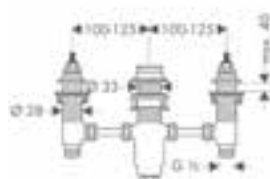

Basic set for 3-hole rim mounted bath mixer

15484180

- / maintenance opening required
- / connection thread: G 1/2
- / connection dimension: DN15
- / ceramic valves hot/ cold 90°