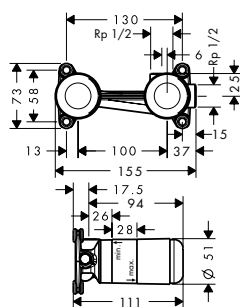

finish

code no.

Basic set for single lever basin mixer for concealed installation wall-mounted

13623180

- / variable positioning of the mixer system, can be left or right of the spout
- / connection dimension: DN15

Optional parts:

- / Extension set 25 mm for single lever basin mixer wall-mounted

13586000