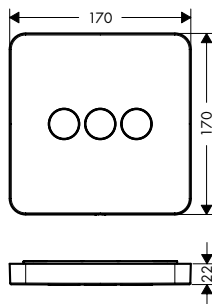

Valve for concealed installation
softcube for 3 functions

- / 3 functions
- / simultaneous use of several outlets
- / maximum flow rate at 3 bar: 30 l/min
- / Select valve
- / connection type: basic set
- / Thermostat is delivered with buttons Rain large, Waterfall, hand shower

Chrome
Special Finishes*

36773000
36773XXX

Required parts:

- / Basic set iBox universal

01700180

Optional parts:

- / Extension element
- / Thermostat HighFlow for concealed installation softcube
- / Thermostat HighFlow for concealed installation softcube for 1 function and additional outlet
- / Fastening rail set for iBox universal
- / Extension 2.5 mm for basic set iBox universal

Chrome
Special Finishes*
Chrome
Special Finishes*
Chrome
Special Finishes*

98860000
98860XXX
36711000
36711XXX
36706000
36706XXX
93171000
13587000