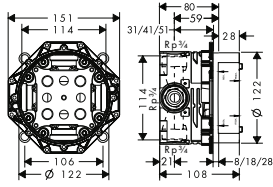

finish

code no.

Basic set iBox universal

01700180

- / suitable for all shower, bath tub and thermostat finish sets for concealed installation
- / connection thread
- / Rp 3/4
- / rotationally-symmetric installation
- / sound-decoupled installation
- / connection dimension: DN20

Optional parts:

- / Extension 25 mm for basic set iBox universal
- / Fastening rail set for iBox universal

13587000

93171000