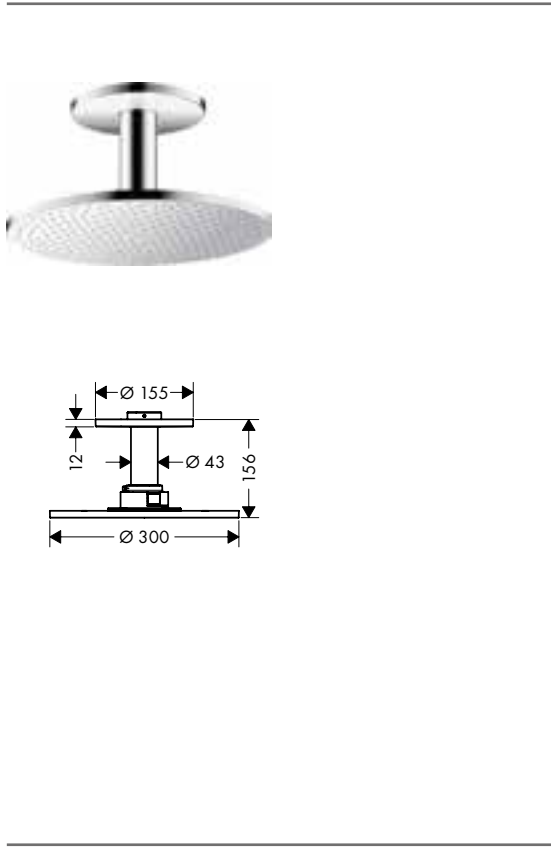

Overhead shower 300 ljet with ceiling connection

Chrome	35301000
Special Finishes*	35301XXX

- / consists of: overhead shower, ceiling connector
- / spray type: PowderRain
- / shower head size: 300 mm
- / maximum flow rate at 3 bar: 19 l/min
- / flow rate PowderRain spray (at 0.3 bar): 19 l/min
- / dynamic spray nozzles move out while using
- / material spray disc: metal
- / overhead shower removable for cleaning
- / ServiceCard with sieve can be removed without tools for cleaning purpose
- / brass ceiling connector
- / ceiling connection length: 100 mm
- / installation: ceiling
- / connection dimension: DN15

Required parts:

/ Basic set for overhead shower with ceiling connector	26434180

Optional parts:

/ Extension 230 mm for ceiling connector overhead shower	Chrome	35288000
	Special Finishes*	35288XXX