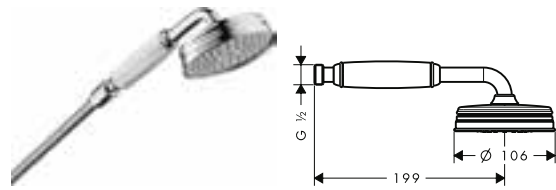

Hand showers

Hand shower 100 1jet

- / shower head size: 100 mm
- / spray type: RainAir
- / maximum flow rate at 3 bar: 16 l/min
- / rinseable dirt filter
- / connection thread G 1/2
- / connection dimension: DN15

finish

code no.

- Chrome 16320000
- Brushed Nickel 16320820
- Special Finishes* 16320XXX