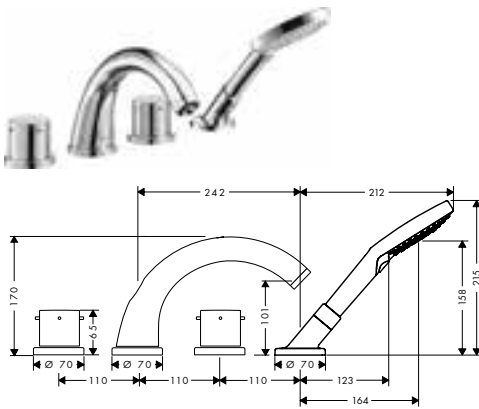

Basic set for 4-hole tile mounted bath mixer

15481180

- / maximum pull-out length of hand shower: 1.10 m
- / connection dimension: DN15

Optional parts:
/ Secuflex insert extension

98806000