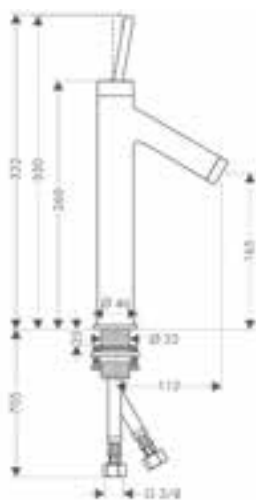

Single lever basin mixer 170
with pin handle and waste set

- / consists of: single lever basin mixer, waste set
- / ComfortZone 170
- / projection 112 mm
- / normal spray
- / flow rate at 3 bar: 5 l/min
- / joystick ceramic cartridge
- / suitable for continuous flow water heaters
- / non-closing waste set
- / connection type: G 3/8 connections
- / connection dimension: DN15

Chrome
Special Finishes*

10123000
10123XXX