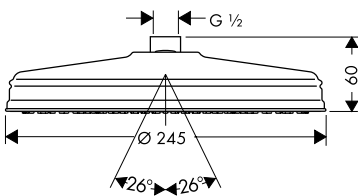

Overhead shower 240 ljet Classic

Chrome
Special Finishes*

28474000
28474XXX

- / spray type: RainAir
- / shower head size: 240 mm
- / ball-joint: overhead shower angle adjustable
- / maximum flow rate at 3 bar: 17 l/min
- / flow rate RainAir spray (at 3 bar): 17 l/min
- / material spray disc: metal
- / installation: ceiling or wall
- / connection thread G 1/2
- / connection dimension: DN15

Optional parts:

- / Shower arm 389 mm
- / Ceiling connector 100 mm
- / Ceiling connector 300 mm

Chrome 27348000
Special Finishes* 27348XXX
Chrome 26432000
Brushed Nickel 26432820
Special Finishes* 26432XXX
Chrome 26433000
Brushed Nickel 26433820
Special Finishes* 26433XXX

*For additional information please refer to the "special finish" overview.