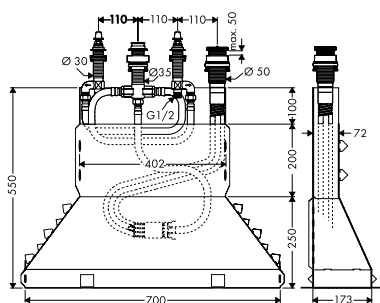

*For additional information please refer to the "special finish" overview.