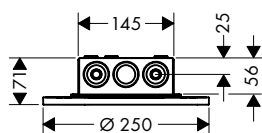

finish

code no.

Overhead shower 250 2jet ceiling

Chrome
Special Finishes*

35298000
35298XXX

- / spray type: PowderRain, Intense PowderRain
- / shower head size: 250 mm
- / maximum flow rate at 3 bar: 18 l/min
- / flow rate Intense PowderRain (at 3bar): 17 l/min
- / flow rate PowderRain spray (at 0.3 bar): 18 l/min
- / Select button on thermostat
- / dynamic spray nozzles move out while using
- / material spray disc: metal
- / overhead shower removable for cleaning
- / installation: flush with the ceiling
- / connection dimension: DN15

Required parts:

- / Basic set for overhead shower ceiling

35363180