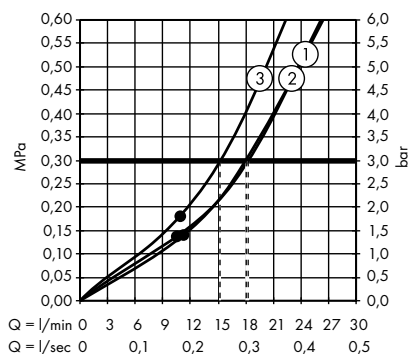

1. Mono
2. Rain
3. RainStream

/ Overhead shower 460/300 3jet
with shower arm and softcube escutcheon
35276000