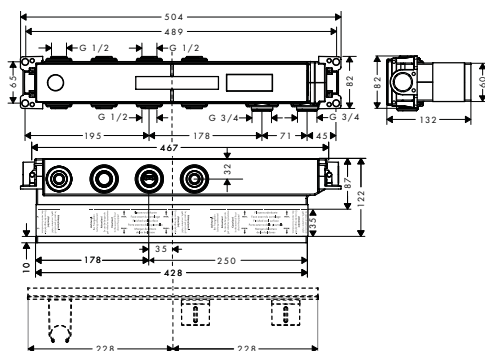

Basic set for thermostatic module
Select for 2 functions

18310180

- / 2 functions
- / connection thread
- / Rp 3/4
- / installation depth: 87 - 122 mm
- / horizontal installation
- / sound-decoupled installation
- / connection dimension: DN15/DN20