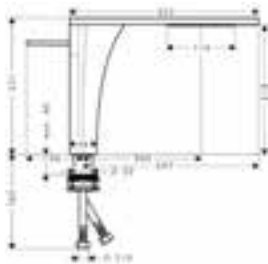

Single lever basin mixer 220
for wash bowls with waste set

- / consists of: single lever basin mixer, waste set
- / ComfortZone 220
- / projection 200 mm
- / wide flood jet
- / flow rate at 3 bar: 4 l/min
- / joystick ceramic cartridge
- / suitable for continuous flow water heaters
- / non-closing waste set
- / connection type: G 3/8 connections
- / connection dimension: DN15

Chrome
Special Finishes*

18020000
18020XXX