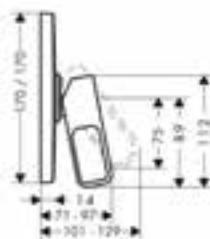

Single lever shower mixer for concealed installation

Chrome 11625000
Special Finishes* 11625XXX

- / 1 function
- / connection type: basic set
- / flow rate at 3 bar: 29.3 l/ min
- / ceramic cartridge
- / min. operating pressure: 1 bar
- / max. operating pressure: 10 bar
- / temperature limitation adjustable
- / with silencer
- / suitable for continous flow water heaters

This product is not available in the special finishes Polished and Brushed Black Chrome.

Required parts:

- / Basic set iBox universal 01700180

Optional parts:

- / Extension 25 mm for basic set iBox universal 13587000
- / Extension element softcube 1-hole Chrome 14971000
- / Fastening rail set for iBox universal Special Finishes* 14971XXX 93171000

Basic set iBox universal

01700180

- / suitable for all shower, bath tub and thermostat finish sets for concealed installation
- / connection thread
- / Rp 3/4
- / rotationally-symmetric installation
- / sound-decoupled installation
- / connection dimension: DN20

Optional parts:

- / Extension 25 mm for basic set iBox universal 13587000
- / Fastening rail set for iBox universal 93171000