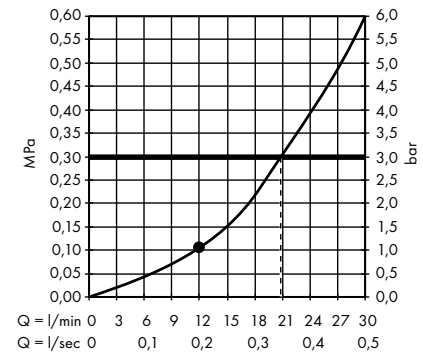

/ Overhead shower 460/300 1jet with ceiling connection # 35277000