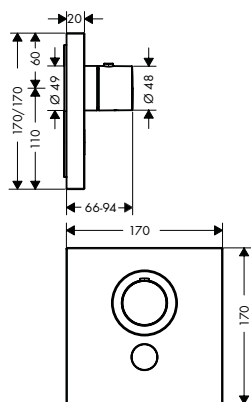

Thermostat HighFlow
for concealed installation square
for 1 function and additional outlet

- / 1 function and 1 additional outlet
- / Select push-button on/off control for 1 outlet
- / flow rate hand shower connection at 3 bar: 34 l/min
- / flow rate upper outlet: 59 l/min
- / thermostat cartridge
- / safety lock at 40° C
- / temperature limitation adjustable
- / connection type: basic set
- / Thermostat is delivered with button hand shower

Required parts:

- / Basic set iBox universal

Optional parts:

- / Valve for concealed installation square for 3 functions
- / Extension 25 mm for basic set iBox universal
- / Fastening rail set for iBox universal

Chrome 36716000
Special Finishes* 36716XXX

01700180

Chrome 36717000
Special Finishes* 36717XXX
13587000
93171000