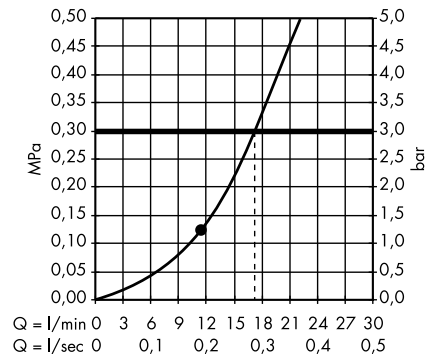

/ Overhead shower 240 1jet Classic # 28474000