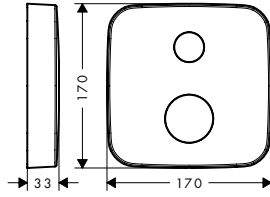

finish

code no.

Extension element softcube 2-hole
0-1-2

- / for situations of limited depth for concealed installation
- / diameter: 170 mm
- / dimension: 18 mm higher than the default escutcheon
- / extension length: 33 mm
- / material: metal escutcheon

Chrome
Special Finishes*

14973000
14973XXX