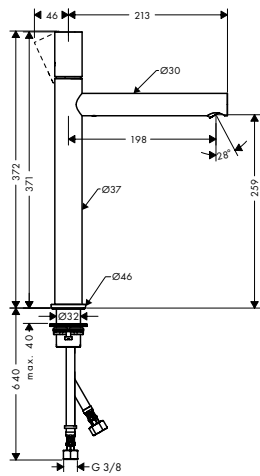

Chrome
Brushed Nickel
Special Finishes*

45003000
45003820
45003XXX

finish

code no.

Single lever basin mixer 260
with zero handle for wash bowls
and waste set

- / consists of: single lever basin mixer, waste set
- / ComfortZone 260
- / projection 198 mm
- / laminar spray
- / flow rate at 3 bar: 5 l/ min
- / ceramic cartridge
- / temperature limitation adjustable
- / suitable for continuous flow water heaters
- / non-closing waste set
- / connection type: G 3/8 connections
- / connection dimension: DN15