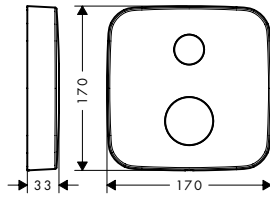

Extension element softcube 2-hole
arrow

- / for situations of limited depth for concealed installation
- / diameter: 170 mm
- / dimension: 18 mm higher than the default escutcheon
- / extension length: 33 mm
- / material: metal escutcheon

Chrome
Special Finishes*

14974000
14974XXX

Fastening rail set for iBox universal

93171000