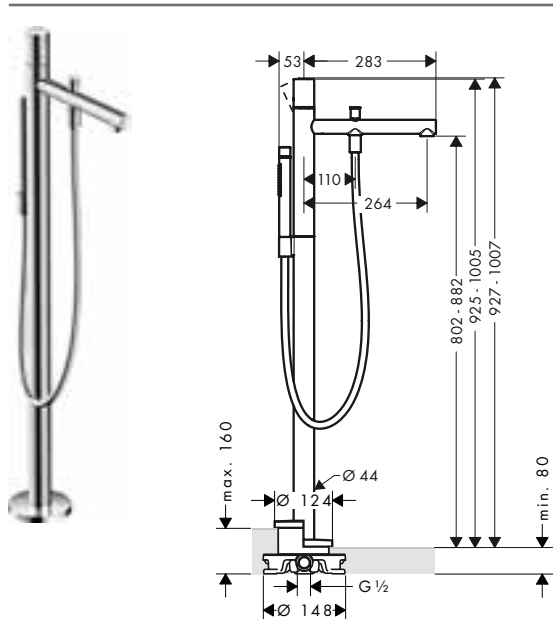

Optional parts:
 / Extension 60 mm for pipe 97686000
 / Sealing foil for basic set bath mixer floor-standing 96441000

*For additional information please refer to the "special finish" overview.

Single lever bath mixer floor-standing with zero handle