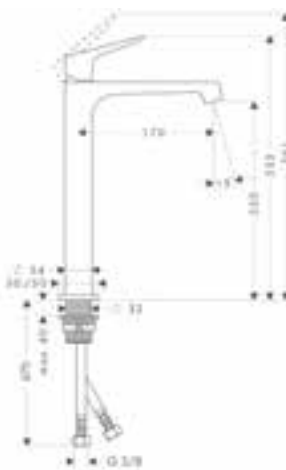

Single lever basin mixer 250
for wash bowls with waste set

- / consists of: single lever basin mixer, waste set
- / ComfortZone 250
- / projection 170 mm
- / normal spray
- / flow rate at 3 bar: 5 l/min
- / ceramic cartridge
- / temperature limitation adjustable
- / suitable for continuous flow water heaters
- / non-closing waste set
- / connection type: G 3/8 connections
- / connection dimension: DN15

Chrome
Special Finishes*

34127000
34127XXX