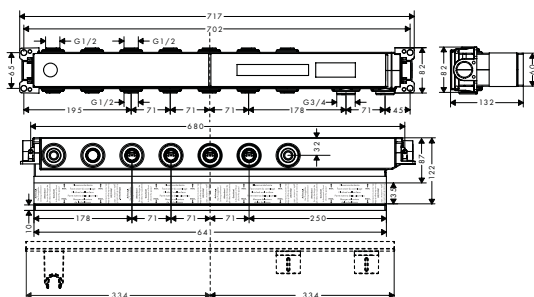

Basic set for thermostatic module
Select for 5 functions

18313180

- / 5 functions
- / connection thread
- / Rp 3/4
- / installation depth: 87 - 122 mm
- / horizontal installation
- / sound-decoupled installation
- / connection dimension: DN15/DN20