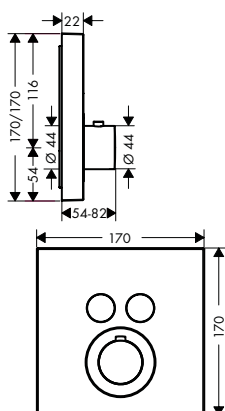

Thermostat for concealed installation square for 2 functions

- / 2 functions
- / simultaneous use of several outlets
- / Select push-button on/off control for 2 outlets
- / flow rate upper outlet: 25 l/min
- / flow rate lower outlet: 23 l/min
- / thermostat cartridge
- / safety lock at 40° C
- / temperature limitation adjustable
- / connection type: basic set
- / Thermostat is delivered with buttons Rain large and hand shower

Required parts:

- / Basic set iBox universal

01700180

Optional parts:

- / Extension 25 mm for basic set iBox universal
- / Fastening rail set for iBox universal

13587000

93171000