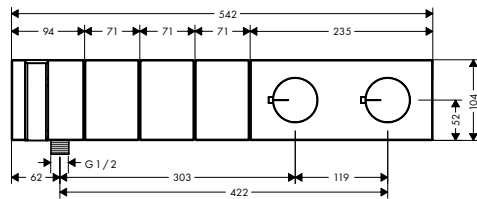

Thermostatic module Select
540/100 for concealed
installation for 3 functions

Chrome
Special Finishes*

46710000
46710XXX

- / consists of: Thermostatic module, shower holder, baton hand shower, shower hose
- / depending on volume flow and installation situation approx. 50% flow rate reduction and integrated shut off function
- / 3 functions
- / simultaneous use of several outlets
- / Select push-button on/off control for 3 outlets
- / maximum flow rate at 3 bar: 37.5 l/min
- / flow rate at 3 bar: 37.5 l/min
- / flow rate hand shower connection at 3 bar: 14 l/min
- / thermostat cartridge, Select valve
- / min. operating pressure: 1 bar
- / max. operating pressure: 10 bar
- / safety lock at 40° C
- / temperature limitation adjustable
- / hose nut: for shower hoses with cylindrical nut on both sides
- / connection type: basic set
- / Thermostat is delivered with buttons handshower, PowderRain, Rain large