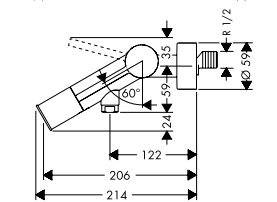

Bath

Single lever bath mixer
for exposed installation with pin
handle

- / projection 200 mm
- / connection type: s-shaped connections
- / centre distance: 150 ± 16 mm
- / spray type mixer: normal spray
- / flow rate at 3 bar: 22 l/min
- / ceramic cartridge
- / min. operating pressure: 1 bar
- / max. operating pressure: 10 bar
- / temperature limitation adjustable
- / diverter with automatic resetting
- / non-return valve
- / with silencer
- / suitable for continuous flow water heaters
- / connection dimension: DN15

finish

Chrome
Special Finishes*

code no.

10411000
10411XXX