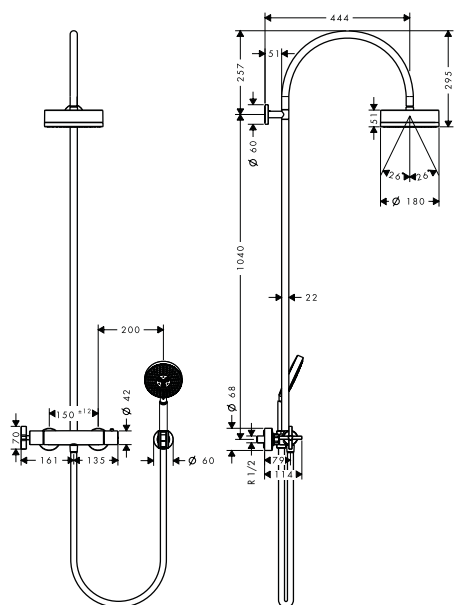

Consisting of:

- / Overhead shower 180 ljet (# 28489000)
- / Hand shower 120 3jet (# 26050000)
- / Shower holder round (# 39525000)
- / Shower hose 1.60 m (# 28626000)