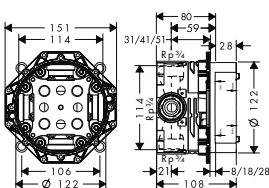

Basic set iBox universal

- / suitable for all shower, bath tub and thermostat finish sets for concealed installation
- / connection thread
- / Rp 3/4
- / rotationally-symmetric installation
- / sound-decoupled installation
- / connection dimension: DN20

01700180

Optional parts:

- / Extension 25 mm for basic set iBox universal
- / Fastening rail set for iBox universal

13587000
93171000

*For additional information please refer to the "special finish" overview.