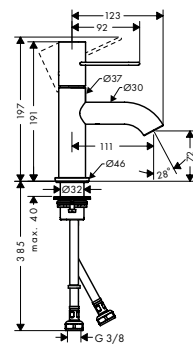

Single lever basin mixer 70 with loop handle and waste set

- / consists of: single lever basin mixer, waste set
- / ComfortZone 70
- / projection 111 mm
- / normal spray
- / flow rate at 3 bar: 5 l/min
- / ceramic cartridge
- / temperature limitation adjustable
- / suitable for continuous flow water heaters
- / non-closing waste set
- / connection type: G 3/8 connections
- / connection dimension: DN15

Chrome 38021000
Brushed Nickel 38021820
Special Finishes* 38021XXX