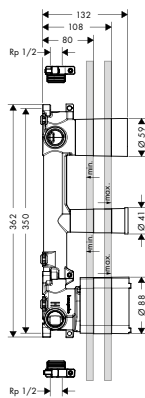

Basic set for thermostatic module 380/120 for concealed installation for 2 functions

- / 2 functions
- / 2 outlets can be used simultaneously
- / flow rate at free through-flow: 59 l/min
- / horizontal or vertical installation
- / sound-decoupled installation
- / in a joined installation it serves as a waterconducting unit and allows dimensionally accurate positioning
- / connection dimension: DN20

Chrome
Special Finishes*

36703000
36703XXX

Required parts:

- / Thermostatic module 380/120 for concealed installation for 2 functions with plate