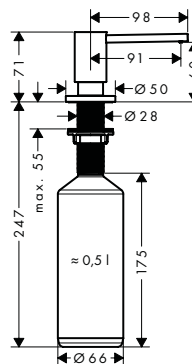

Liquid soap dispenser/ washing-up liquid dispenser

- / suitable for matched design to selected kitchen mixers
- / projection 91 mm
- / material: durable metal construction
- / non-corroding outlet pipe
- / filling capacity 500 ml
- / dosage 2 ml
- / easy to fill up from the top
- / for installation in worktops up to 55 mm
- / easy and save installation without tools needed
- / mounting hole with 28 - 35 mm diameter needed

	Chrome	42818000
NEW	Polished Black	42818330
	Chrome	
NEW	Brushed Black	42818340
	Chrome	
	Stainless Steel Finish	42818800