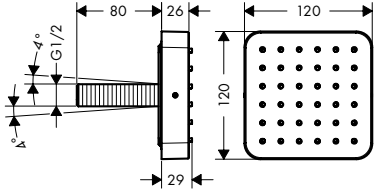

Shower module 120/120
for concealed installation
softcube

finish code no.
Chrome 36822000
Special Finishes* 36822XXX

- / shower head size: 120 mm
- / spray type: normal spray
- / spray angle adjustable in five steps
- / field of application: functions as overhead, shoulder or side shower
- / maximum flow rate at 3 bar: 5.3 l/min
- / flow rate normal spray (at 3 bar): 5.3 l/min
- / connection thread: G 1/2
- / in a joined installation (10 mm distance) the use of basic set # 28486180 is recommended
- / in a freely arranged installation, connection via a G 1/2 connecting thread is possible
- / if installed as an overhead shower with several joint modules, the use of installation aid # 28470180 is recommended
- / connection dimension: DN15
- / material: metal

Optional parts:
/ Basic set for shower module 120/120 for concealed installation 28486180
/ Installation part 28470180