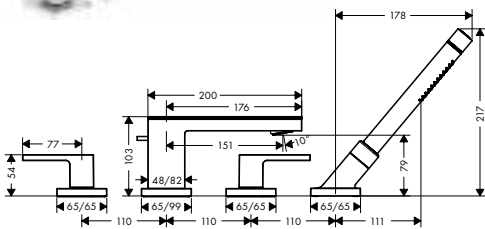

finish

code no.

4-hole rim mounted bath mixer without plate

Chrome 47432000
Special Finishes* 47432XXX

- / consists of: 4-hole rim mounted bath mixer, baton hand shower, shower holder
- / projection 150 mm
- / connection type: basic set
- / spray type mixer: normal spray
- / spray type hand shower: Rain, Mono
- / maximum pull-out length of hand shower: 1.10 m
- / flow rate for bath spout at 3 bar: 22 l/min
- / flow rate of hand shower at 3 bar: 16 l/min
- / ceramic valves hot/ cold 90°
- / min. operating pressure: 1 bar
- / max. operating pressure: 10 bar
- / diverter with automatic resetting
- / connection dimension: DN15

Consisting of:
/ Baton hand shower 2jet (# 28532000)

Required parts (choose one)

/ Plate 200 Metal	Chrome	47903000
	Special Finishes*	47903XXX
/ Plate 200 Glass	Mirror	47900000
	Black	47900600
/ Plate 200 Black Walnut		47906000
/ Plate 200 Marble Lasa Covelano Vena Oro		47909000
/ Plate 200 Marble Nero Marquina		47913000
/ Plate 200 Leather	Grey	47916000
/ Mounting plate 200		47921000

NEW

Required parts:
/ Basic set for 4-hole rim mounted bath mixer 15480180

Optional parts:
/ Secuflex insert extension 98806000