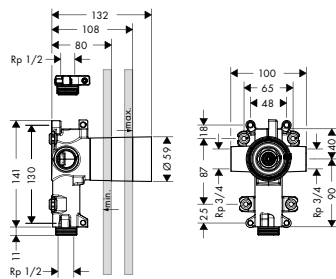

Basic set for shut-off/
diverter valve Trio 120/120
for concealed installation

- / 2 functions
- / 1 inlet/ 2 outlets
- / 2 outlets can be used simultaneously
- / connection thread
- / Rp 3/4
- / horizontal or vertical installation
- / sound-decoupled installation
- / in a joined installation it serves as a waterconducting unit and allows dimensionally accurate positioning
- / connection dimension: DN20

Required parts:

- / Shut-off/ diverter valve Trio/ Quattro 120/120 for concealed installation
- / Shut-off/ diverter valve Trio/ Quattro 120/120 for concealed installation
- / Shut-off/ diverter valve Trio/ Quattro 120/120 for concealed installation

Chrome	36772000
Special Finishes*	36772XXX
Chrome	10932000
Special Finishes*	10932XXX
Chrome	12731000
Special Finishes*	12731XXX

Optional parts:

- / Extension set 25 mm for shut-off/ diverter valve Trio-/ Quattro

92990000