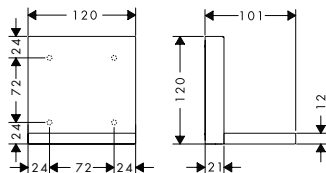

ShowerCollection Accessories

Shelf 120/120

Chrome
Special Finishes*

40872000
40872XXX

- / when positioning the shelf between waterconducting parts (# 10755000, # 10751000, # 10942000, # 10972000, # 10651000, # 28491000) in joined installation (10 mm distance), it is recommended to use basic set # 40877180
- / suitable for installation with or without basic set # 40877180
- / for use with either vertical or horizontal installation of the basic set

Optional parts:

- / Basic set/ waterconducting unit for shelf 120/120 for concealed installation

40877180