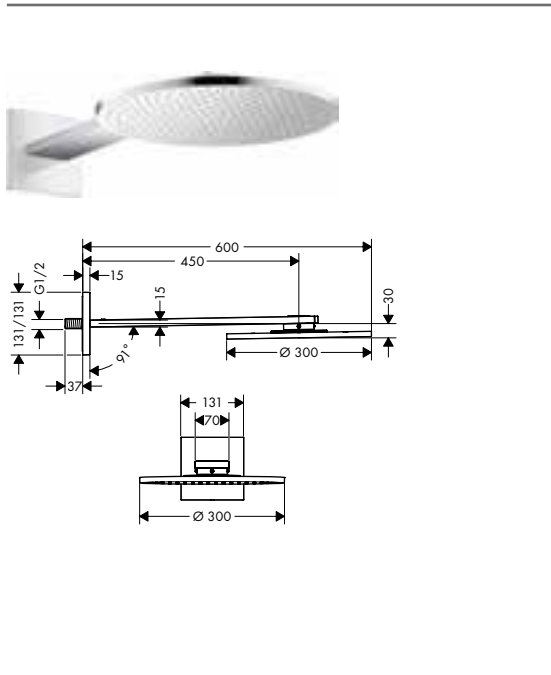

Overhead shower 300 ljet with shower arm

finish	code no.
Chrome	35300000
Special Finishes*	35300XXX

- / consists of: overhead shower, shower arm
- / spray type: PowderRain
- / shower head size: 300 mm
- / shower arm length: 450 mm
- / maximum flow rate at 3 bar: 17 l/min
- / flow rate PowderRain spray (at 0.3 bar): 17 l/min
- / dynamic spray nozzles move out while using
- / material spray disc: metal
- / overhead shower removable for cleaning
- / ServiceCard with sieve can be removed without tools for cleaning purpose
- / installation: wall
- / connection thread G 1/2
- / connection dimension: DN15