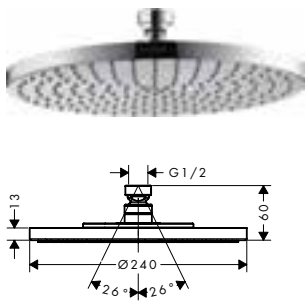

Optional parts:

- / Extension set 25 mm for shut-off/ diverter valve Trio-/ Quattro 92990000

Overhead showers

Plate overhead shower 240 1jet

- / spray type: RainAir
- / shower head size: 240 mm
- / ball-joint: overhead shower angle adjustable
- / maximum flow rate at 3 bar: 18 l/min
- / flow rate RainAir spray (at 3 bar): 18 l/min
- / material spray disc: metal
- / installation: ceiling or wall
- / connection thread G 1/2
- / connection dimension: DN15
- / suitable for continuous flow water heaters with an output of 18 kW