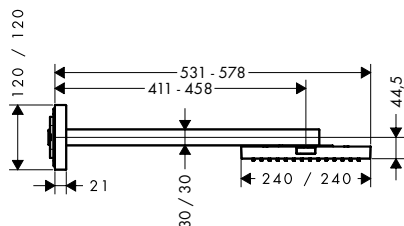

finish

code no.

Overhead shower 240/240 1jet with shower arm

Chrome
Special Finishes*

10925000
10925XXX

- / consists of: overhead shower, shower arm
- / spray type: RainAir
- / shower head size: 240 x 240 mm
- / shower arm length: metal shower arm 411 - 458 mm
- / flow rate RainAir spray (at 3 bar): 12 l/min
- / flow rate expansible to 25 l/min
- / material spray disc: metal
- / spray disc removable for cleaning
- / installation: wall
- / connection dimension: DN15
- / not suitable for continuous flow water heaters

Required parts:

- / Basic set for overhead shower 240/240 1jet with shower arm

10921180

Basic set for overhead shower 240/240 1jet with shower arm

10921180

- / for installation in a direct line with # 40872000, # 40873000, # 40874000 the mounting plate # 10973180 is necessary
- / sound-decoupled installation

Flood spout 240/120 for concealed installation

Chrome
Special Finishes*

10942000
10942XXX

- / projection 180 mm
- / when positioning the spout between waterconducting parts (# 10751000, # 10755000, # 10972000, # 10651000, # 28491000, # 40872000, # 40873000) in joined installation (10 mm distance) it is recommended to use basic set # 10941180
- / can be used as bath spout or flood shower
- / flow rate: 24 l/min
- / connection dimension: device connection DN20
- / spray type: wide flood jet

Optional parts:

- / Basic set for flood spout 240/120 for concealed installation

10941180