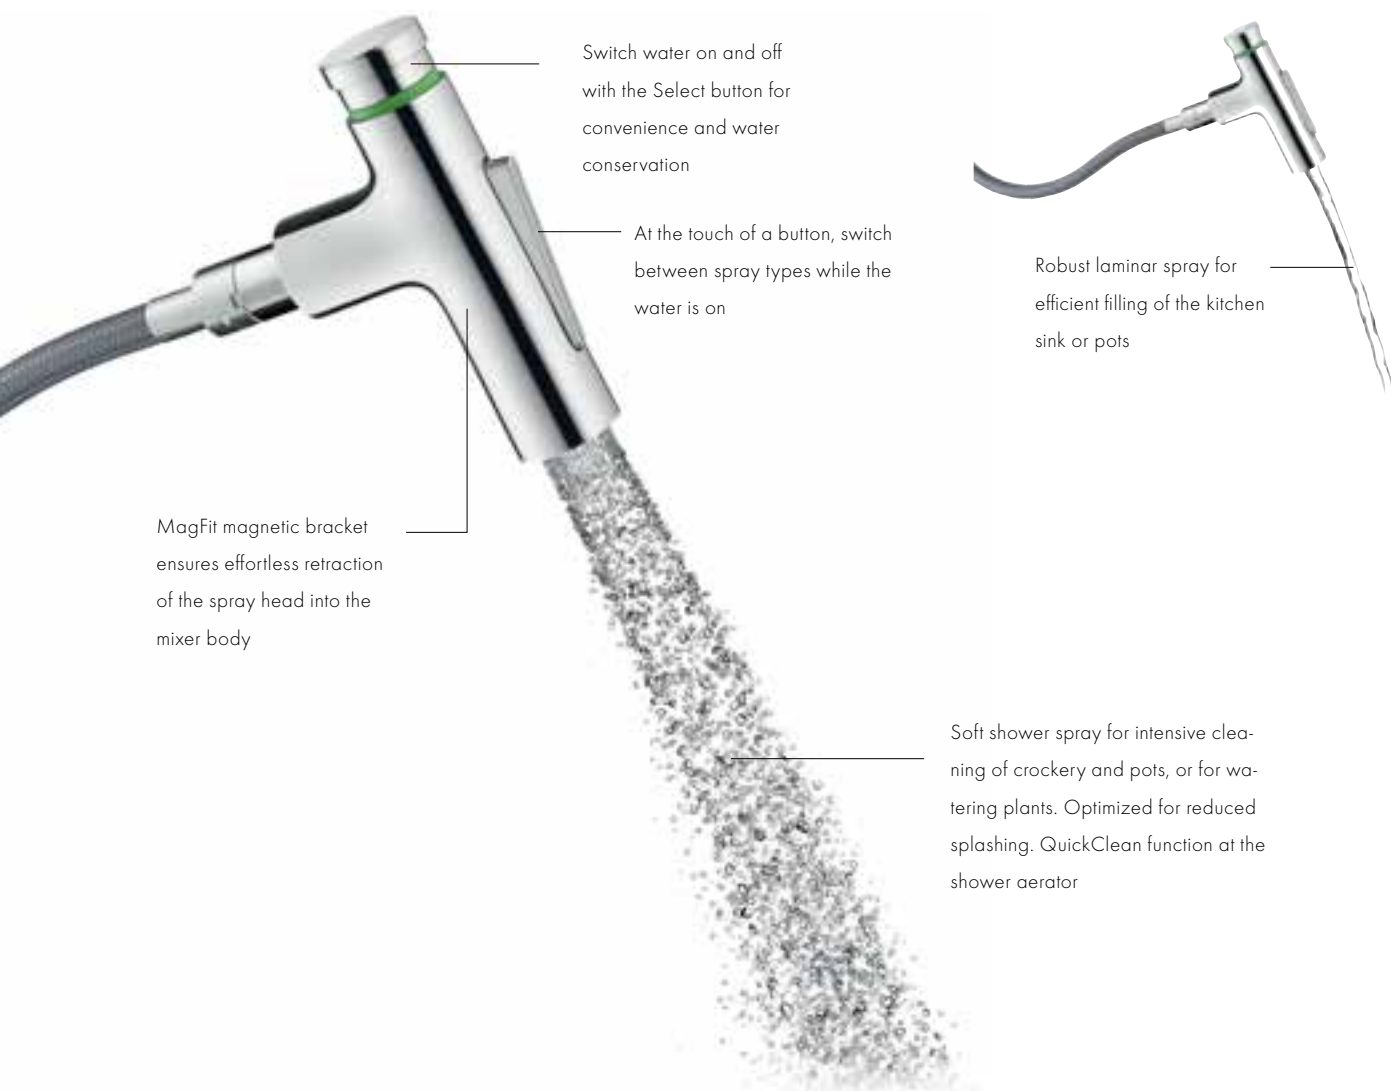

EXPERT HOSE GUIDANCE FOR EASE AND COMFORT.

The sBox contains an innovative hose guidance system, available with the AXOR Citterio Select kitchen mixer with multifunction pull-out spray. Housed in the base cabinet, the sBox ensures the smooth, quiet extraction and retraction of the hose. Inside the sBox, the hose weight safely guards and guides the hose from any obstacles and hindrances. It cannot be caught or damaged. The 52cm box fits conveniently in any standard base cabinet.