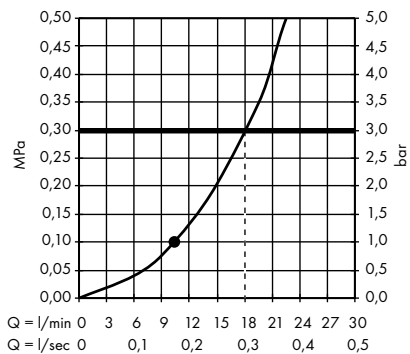

/ Overhead shower 180 1jet Classic # 28487000