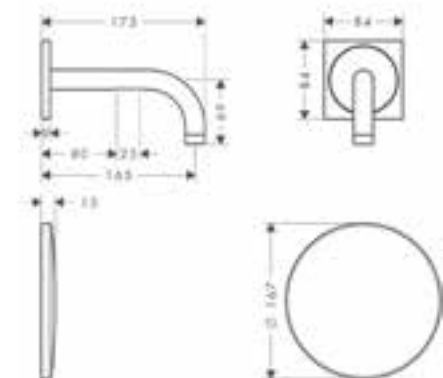

Electronic basin mixer
for concealed installation
wall-mounted with spout 165 mm

- / projection 165 mm
- / normal spray
- / flow rate at 3 bar: 5 l/min
- / theft-proof aerator
- / temperature adjustable via iBox
- / infrared sensor technology
- / automatic environmental adjustment of infrared sensor
- / adjustable optical range of infrared sensor (5 settings)
- / 230 V / 50 Hz mains connection
- / manual water stop for washbasin cleaning
- / for ideal function please note a minimum distance of 140 mm from the aerators center to the back rim of the wash basin
- / TÜV certified
- / dirt filters in the connection hoses

Alternative sizes:

- / Electronic basin mixer for concealed installation wall-mounted with spout 225 mm

Required parts:

- / Basic set for electronic basin mixer for concealed installation wall-mounted

Optional parts:

- / Extension 25 mm for basic set for electronic basin mixer wall-mounted

Chrome
Special Finishes*

38119000
38119XXX

Chrome
Special Finishes*

38120000
38120XXX

16180180

13594000