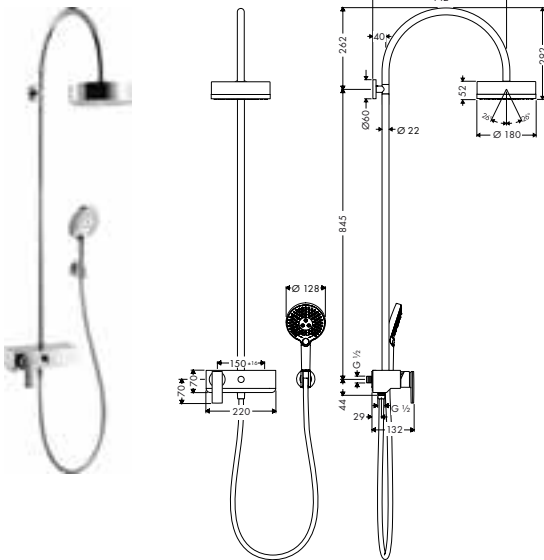

Consisting of:

- / Overhead shower 180 ljet (# 28489000)
- / Shower holder round (# 39525000)
- / Hand shower 120 3jet (# 26050000)
- / Shower hose 1.60 m (# 28626000)