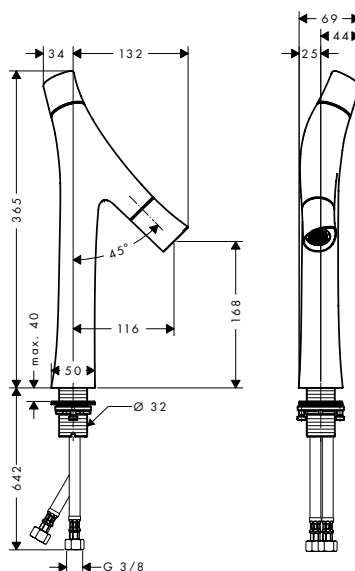

2-handle basin mixer 170 for wash bowls with waste set

- / consists of: 2-handle basin mixer, waste set
- / ComfortZone 170
- / projection 116 mm
- / shower spray
- / flow rate at 3 bar: 3.5 l/min
- / flow rate booster: 5 l/min
- / ceramic cartridge for temperature control
- / ceramic valve for volume control
- / temperature limitation adjustable
- / separation of temperature and volume control
- / with isolated water conduction
- / suitable for continuous flow water heaters
- / non-closing waste set
- / connection type: G 3/8 connections
- / connection dimension: DN15

Chrome
Special Finishes*

12012000
12012XXX