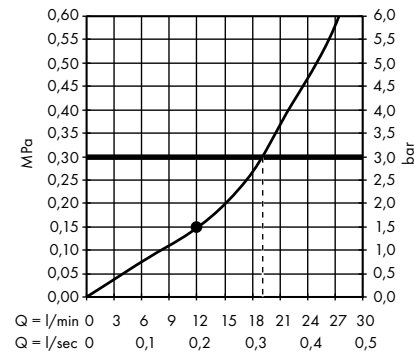

/ Overhead shower 460/300 1jet with shower arm and softcube escutcheon # 35274000