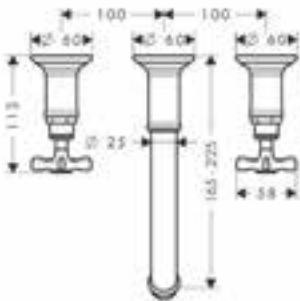

3-hole basin mixer for concealed installation wall-mounted with spout 165 - 225 mm and cross handles

Chrome
Brushed Nickel
Special Finishes*

16532000
16532820
16532XXX

- / consists of: 3-hole basin mixer for concealed installation wall-mounted, waste set
- / projection 165 - 225 mm
- / normal spray
- / flow rate at 3 bar: 5 l/min
- / ceramic valves hot/ cold 90°
- / suitable for continuous flow water heaters
- / non-closing waste set
- / connection type: basic set
- / connection dimension: DN15

Required parts:

- / Basic set for 3-hole basin mixer for concealed installation wall-mounted

10303180

Optional parts:

- / Seal
- / Extension set 25 mm for basic set for 3-hole basin mixer wall-mounted

96383000
96259000

*For additional information please refer to the "special finish" overview.