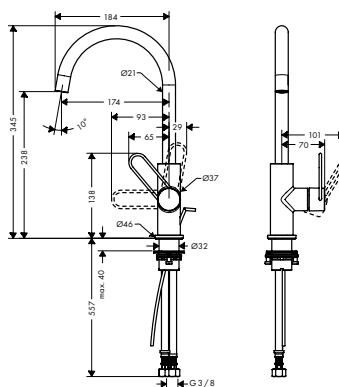

Single lever basin mixer 240
with loop handle and pop-up
waste set

- / consists of: single lever basin mixer, waste set
- / ComfortZone 240
- / projection 174 mm
- / swivel range 115°
- / normal spray
- / flow rate at 3 bar: 5 l/min
- / ceramic cartridge
- / temperature limitation adjustable
- / suitable for continuous flow water heaters
- / pop-up waste set G 1/4
- / connection type: G 3/8 connections
- / connection dimension: DN15

Chrome 38036000
Brushed Nickel 38036820
Special Finishes* 38036XXX