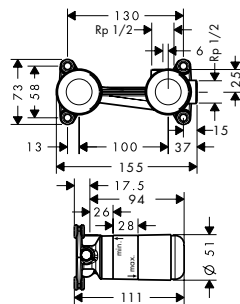

Basic set for single lever basin mixer for concealed installation wall-mounted

- / variable positioning of the mixer system, can be left or right of the spout
- / connection dimension: DN15

13623180

Optional parts:

- / Extension set 25 mm for single lever basin mixer wall-mounted

13586000