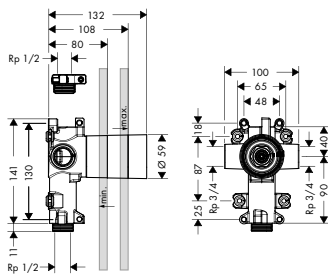

Basic set for shut-off/ diverter valve Trio 120/120 for concealed installation

36770180

- / 2 functions
- / 1 inlet/ 2 outlets
- / 2 outlets can be used simultaneously
- / connection thread
- / Rp 3/4
- / horizontal or vertical installation
- / sound-decoupled installation
- / in a joined installation it serves as a waterconducting unit and allows dimensionally accurate positioning
- / connection dimension: DN20

Required parts:

- / Shut-off/ diverter valve Trio/ Quattro 120/120 for concealed installation Chrome 36772000
  Special Finishes* 36772XXX
- / Shut-off/ diverter valve Trio/ Quattro 120/120 for concealed installation Chrome 10932000
  Special Finishes* 10932XXX
- / Shut-off/ diverter valve Trio/ Quattro 120/120 for concealed installation Chrome 12731000
  Special Finishes* 12731XXX

Optional parts:

- / Extension set 25 mm for shut-off/ diverter valve Trio-/ Quattro 92990000