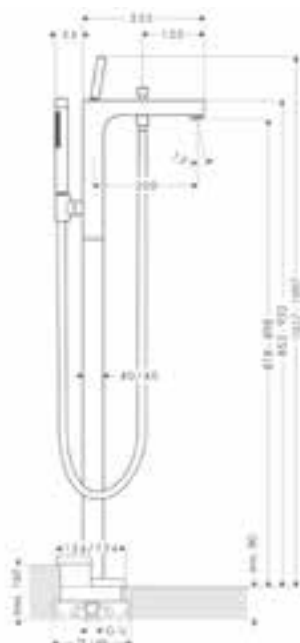

Single lever bath mixer floor-standing with pin handle

Chrome 39451000
Special Finishes* 39451XXX

- / consists of: single lever bath mixer floor standing, baton hand shower, shower hose, shower holder
- / projection 200 mm
- / connection type: basic set
- / spray type mixer: normal spray
- / spray type hand shower: Rain, Mono
- / flow rate at 3 bar: 17 l/min
- / joystick ceramic cartridge
- / min. operating pressure: 1 bar
- / max. operating pressure: 10 bar
- / diverter with automatic resetting
- / intrinsically safe against backflow
- / connection dimension: DN15

Consisting of:
/ Baton hand shower 2jet (# 28532000)

Required parts:
/ Basic set for mixers floor-standing 10452180

Optional parts:
/ Extension 60 mm for pipe 97686000
/ Sealing foil for basic set bath mixer floor-standing 96441000

*For additional information please refer to the "special finish" overview.