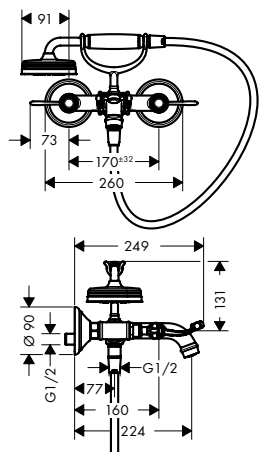

*For additional information please refer to the "special finish" overview.