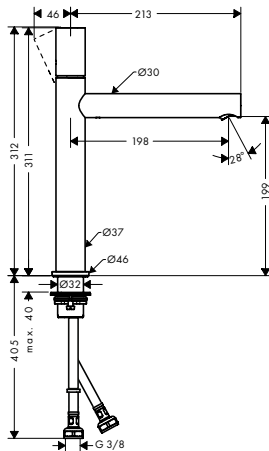

Single lever basin mixer 200 with zero handle for wash bowls and waste set

- / consists of: single lever basin mixer, waste set
- / ComfortZone 200
- / projection 198 mm
- / laminar spray
- / flow rate at 3 bar: 5 l/min
- / ceramic cartridge
- / temperature limitation adjustable
- / suitable for continuous flow water heaters
- / non-closing waste set
- / connection type: G 3/8 connections
- / connection dimension: DN15

Chrome
Brushed Nickel
Special Finishes*

45003000
45003820
45003XXX