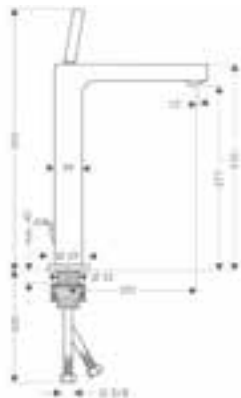

Single lever basin mixer 280 with pin handle for wash bowls with pop-up waste set

- / consists of: single lever basin mixer, waste set
- / ComfortZone 280
- / projection 201 mm
- / normal spray
- / flow rate at 3 bar: 5 l/min
- / joystick ceramic cartridge
- / suitable for continuous flow water heaters
- / pop-up waste set G 1 1/4
- / connection type: G 3/8 connections
- / connection dimension: DN15