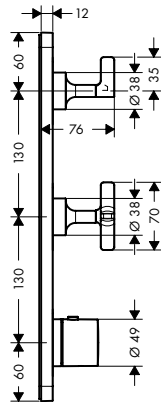

Thermostatic module 380/120 for concealed installation for 2 functions with plate

- / 2 functions
- / simultaneous utilization by 2 outlets
- / thermostat cartridge
- / safety lock at 40° C
- / temperature limitation adjustable
- / combination of highflow thermostat with shut-off valve and Duo diverter valve for controlling 2 consumers
- / connection type: basic set
- / connection dimension: DN20

Chrome
Special Finishes*

36703000
36703XXX

Required parts:

- / Basic set for thermostatic module 380/120 for concealed installation for 2 functions

36701180