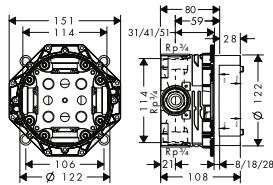

Basic set iBox universal

01700180

- / suitable for all shower, bath tub and thermostat finish sets for concealed installation
- / connection thread
- / Rp 3/4
- / rotationally-symmetric installation
- / sound-decoupled installation
- / connection dimension: DN20

Optional parts:

- / Extension 25 mm for basic set iBox universal 13587000
- / Fastening rail set for iBox universal 93171000

Bath spout

Chrome 11430000
Special Finishes* 11430XXX