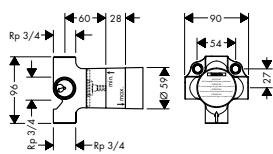

Basic set for Quattro four-way diverter valve for concealed installation

16930180

- / requires volume control
- / 3 functions
- / simultaneous utilization by 2 outlets
- / suitable for all Quattro finish sets
- / flow rate: 65 l/min
- / connection dimension: DN20

Optional parts:

- / Extension set 25 mm for shut-off/ diverter valve Trio-/ Quattro 92990000