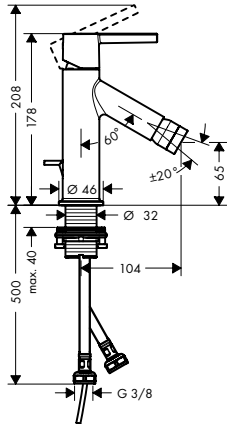

Single lever bidet mixer with lever handle and pop-up waste set

- / consists of: single lever bidet mixer, waste set
- / projection 104 mm
- / aerator with ball pivot
- / normal spray
- / flow rate at 3 bar: 7.2 l/min
- / ceramic cartridge
- / suitable for continuous flow water heaters
- / pop-up waste set G 1 1/4
- / connection dimension: DN15

Chrome
Special Finishes*

10214000
10214XXX