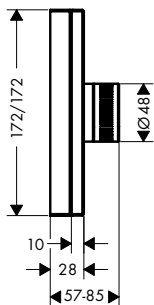

**Thermostat HighFlow
for concealed installation**

- / maximum flow rate at 3 bar: 59 l/min
- / thermostat cartridge
- / min. operating pressure: 1 bar
- / max. operating pressure: 10 bar
- / safety lock at 40° C
- / temperature limitation adjustable
- / non-return valve
- / with silencer
- / connection type: basic set

finish	code no.
Chrome	46740000
Special Finishes*	46740XXX

This product is not available in brushed special finishes.

Alternative products:

- / Thermostat HighFlow for concealed installation - diamond cut

Chrome	46741000
Special Finishes*	46741XXX

This product is not available in brushed special finishes.

Required parts:

- / Basic set iBox universal 01700180

Optional parts:

- / Extension 25 mm for basic set iBox universal 13587000
- / Fastening rail set for iBox universal 93171000