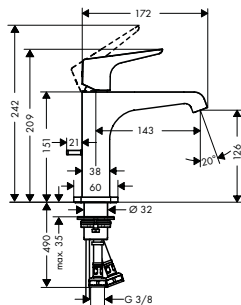

Single lever basin mixer 130
with lever handle and pop-up
waste set

- / consists of: single lever basin mixer, waste set
- / ComfortZone 130
- / projection 143 mm
- / laminar spray
- / flow rate at 3 bar: 5 l/ min
- / ceramic cartridge
- / temperature limitation adjustable
- / suitable for continuous flow water heaters
- / pop-up waste set G 1/4
- / connection type: G 3/8 connections
- / connection dimension: DN15

Chrome
Special Finishes*

36110000
36110XXX

Alternative products:

- / Single lever basin mixer 130 with lever handle and waste set

Chrome
Special Finishes*

36111000
36111XXX