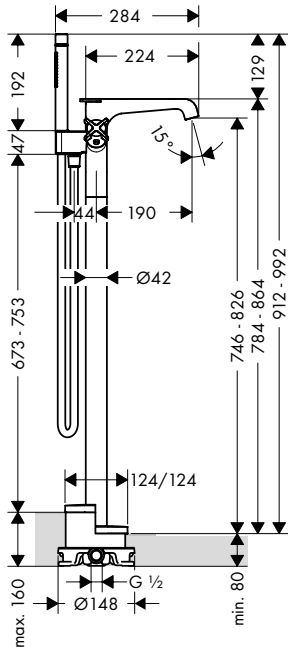

finish code no.

Bath thermostat floor-standing

Chrome 36416000
Special Finishes* 36416XXX

- / consists of: bath thermostat floor standing, baton hand shower, shower hose, shower holder
- / projection 190 mm
- / 2 functions
- / will not run two outlets at same time
- / diversion between outlets via diverter knob
- / spray type mixer: laminar spray
- / spray type hand shower: Rain, Mono
- / flow rate: 20 l/min
- / thermostat cartridge, ceramic valve 180°
- / safety lock at 40° C
- / temperature limitation adjustable
- / non-return valve
- / with automatic resetting
- / connection type: basic set
- / connection dimension: DN15

1. Consisting of:
2. / Baton hand shower 2jet (# 28532000)
   - / Shower hose 1.25 m (# 28622000)

1. Required parts:
2. / Basic set for mixers floor-standing 10452180

1. Optional parts:
2. / Sealing foil for basic set bath mixer floor-standing 96441000
   - / Extension 60 mm for pipe 97686000