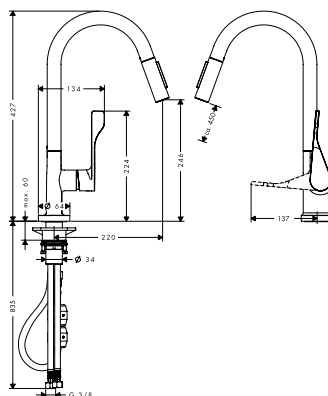

Single lever kitchen mixer 250 with pull-out spray

- / ComfortZone 250
- / swivel range adjustable in 2 steps to 110° or 150°
- / normal and spray jet
- / lockable shower spray, spray returns through pressing spray diverter
- / MagFit magnetic shower support
- / quick connect hose
- / connection dimension: DN15
- / maximum flow rate at 3 bar: 9.5 l/min
- / ceramic cartridge
- / connection type: G 3/8 connections
- / integrated non-return valve
- / suitable for continuous flow water heaters

Alternative products:

- / Single lever kitchen mixer 250 with pull-out spray Eco

Chrome	39835000
Stainless Steel Finish	39835800
Special Finishes*	39835XXX