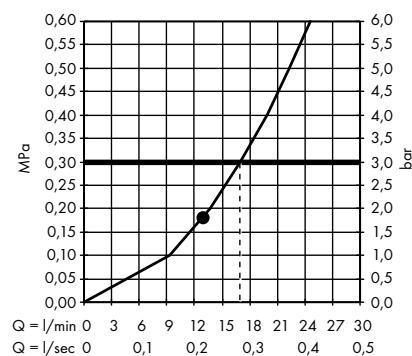

/ Overhead shower 250/250 1jet with shower arm
35306000