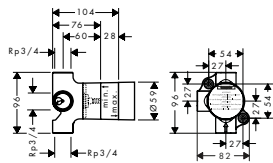

Basic set for shut-off/ diverter valve Trio for concealed installation

16982180

- / 2 functions
- / simultaneous utilization by 2 outlets
- / suitable for all Trio finish sets
- / flow rate: 65 l/min
- / connection dimension: DN20

Optional parts:

- / Extension set 25 mm for shut-off/ diverter valve Trio-/ Quattro 92990000