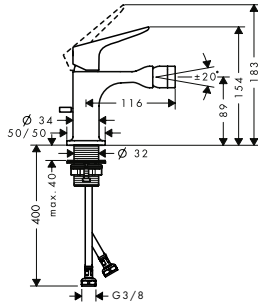

finish

code no.

Seal

96383000

Bidet

Single lever bidet mixer
with pop-up waste set

Chrome
Special Finishes*

34210000
34210XXX