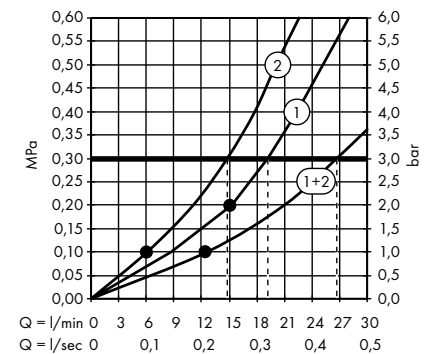

/ Overhead shower 250/250 2jet with shower arm
35310000

1. Intense PowderRain
2. PowderRain