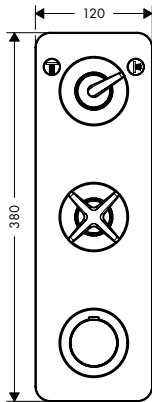

Thermostatic module 380/120 for concealed installation for 2 functions with plate

- / 2 functions
- / simultaneous utilization by 2 outlets
- / thermostat cartridge
- / safety lock at 40° C
- / temperature limitation adjustable
- / combination of highflow thermostat with shut-off valve and Duo diverter valve for controlling 2 consumers
- / connection type: basic set
- / connection dimension: DN20

Chrome
Special Finishes*

36703000
36703XXX

Required parts:

- / Basic set for thermostatic module 380/120 for concealed installation for 2 functions

36701180