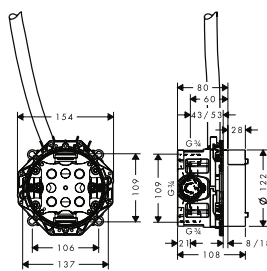

Required parts:

- / Basic set for electronic basin mixer 16182180

Basic set for electronic basin mixer

16182180

- / connection dimension: DN20

Required parts:

- / Electronic basin mixer with temperature pre-adjustment with mains connection 230 V

Chrome
Special Finishes*

38010000
38010XXX

This product is not available in the special finishes Red Gold and Black Chrome.