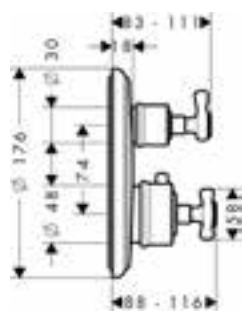

Thermostat for concealed installation with cross handle and shut-off/diverter valve

- / 2 functions
- / maximum flow rate at 3 bar: 29 l/min
- / flow rate at 3 bar: 29 l/min
- / thermostat cartridge, shut-off valve
- / min. operating pressure: 1 bar
- / max. operating pressure: 10 bar
- / safety lock at 40° C
- / temperature limitation adjustable
- / non-return valve
- / with silencer
- / connection type: basic set

finish	code no.
Chrome	16820000
Brushed Nickel	16820820
Special Finishes*	16820XXX

Required parts:
/ Basic set iBox universal 01700180

Optional parts:
/ Extension 25 mm for basic set iBox universal 13587000
/ Extension element round 2-hole 0-1-2 Chrome 14962000
Brushed Nickel 14962820
Special Finishes* 14962XXX
/ Fastening rail set for iBox universal 93171000