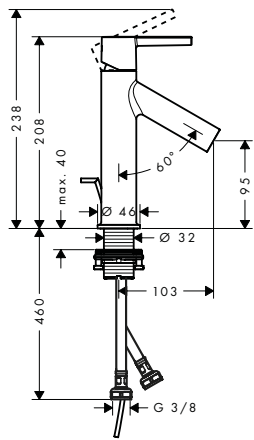

finish

code no.

Single lever basin mixer 100
CoolStart with lever handle
and pop-up waste set

- / consists of: single lever basin mixer, waste set
- / ComfortZone 100
- / projection 103 mm
- / normal spray
- / flow rate at 3 bar: 3.5 l/min
- / ceramic cartridge
- / temperature limitation adjustable
- / suitable for continuous flow water heaters
- / pop-up waste set G 1 1/4
- / connection type: G 3/8 connections
- / connection dimension: DN15
- / cold water in middle position

Chrome
Special Finishes*

10007000
10007XXX