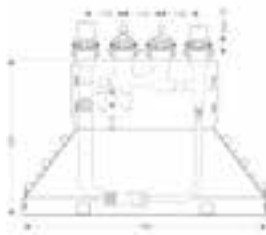

Basic set for 4-hole rim mounted thermostatic bath mixer

15482180

- / maximum pull-out length of hand shower: 1.10 m
- / connection dimension: DN15

Optional parts:
/ Secuflex insert extension 98806000

4-hole tile mounted thermostatic bath mixer

Chrome 36410000
Special Finishes* 36410XXX