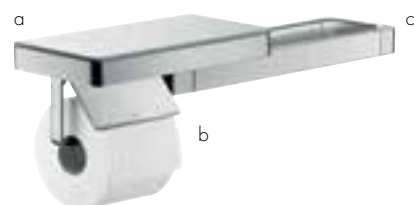

Elegant combination of rail with 300 mm shelf (installed asymmetrically), roll holder. 2 adapter sets required.

Products required:

- a. # 42838000 + 1 x # 42870000 adapter set
- b. # 42836000 + 1 x # 42870000 adapter set
- c. Rail