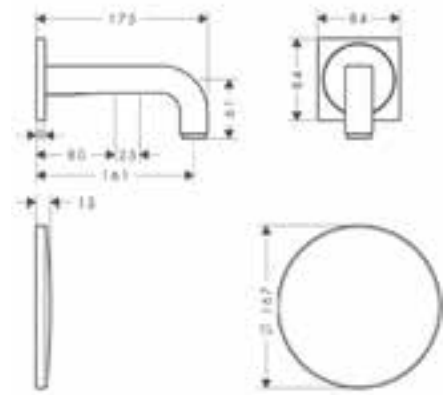

AXOR Citerio

Electronic basin mixer
for concealed installation
wall-mounted with spout 161 mm

- / projection 161 mm
- / normal spray
- / flow rate at 3 bar: 5 l/min
- / theft-proof aerator
- / temperature adjustable via iBox
- / infrared sensor technology
- / automatic environmental adjustment of infrared sensor
- / adjustable optical range of infrared sensor (5 settings)
- / 230 V / 50 Hz mains connection
- / manual water stop for washbasin cleaning
- / for ideal function please note a minimum distance of 140 mm from the aerators center to the back rim of the wash basin
- / TÜV certified
- / dirt filters in the connection hoses

Alternative sizes:

- / Electronic basin mixer for concealed installation wall-mounted with spout 221 mm

Required parts:

- / Basic set for electronic basin mixer for concealed installation wall-mounted

Optional parts:

- / Extension 25 mm for basic set for electronic basin mixer wall-mounted

finish

Chrome
Special Finishes*

code no.

39117000
39117XXX

Chrome
Special Finishes*

39118000
39118XXX

16180180

13594000

AXOR Uno