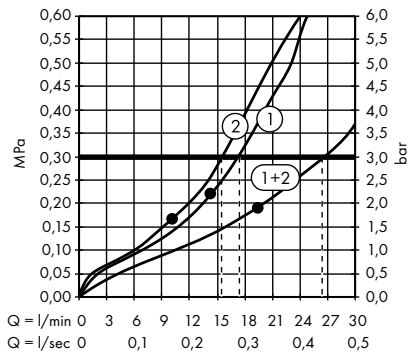

/ Overhead shower 250 2jet with ceiling connection
35297000

1. PowderRain
2. Intense PowderRain