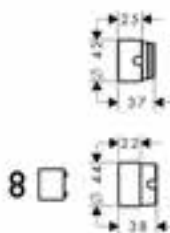

Optional parts:

- / Extension set 25 mm for single lever basin mixer wall-mounted

13586000

Extension set 25 mm for single lever basin mixer wall-mounted

13586000

- / extension length: 25 mm

finish code no.

3-hole basin mixer 70
with push-open waste set