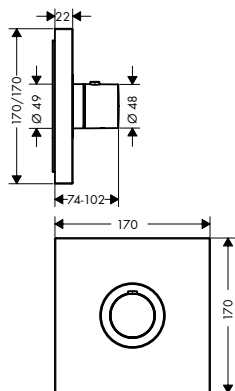

ShowerSelect Square

Thermostat HighFlow
for concealed installation square

- / maximum flow rate at 3 bar: 59 l/min
- / thermostat cartridge
- / safety lock at 40° C
- / temperature limitation adjustable
- / connection type: basic set

Required parts:

- / Basic set iBox universal

Optional parts:

- / Extension 25 mm for basic set iBox universal
- / Valve for concealed installation square for 3 functions
- / Fastening rail set for iBox universal

finish

code no.

Chrome 36718000
Special Finishes* 36718XXX

01700180

Chrome 36717000
Special Finishes* 36717XXX
93171000