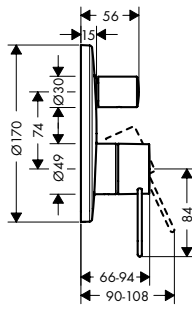

Single lever bath mixer
for concealed installation
with loop handle

- / connection type: basic set
- / ceramic cartridge
- / min. operating pressure: 1 bar
- / max. operating pressure: 10 bar
- / temperature limitation adjustable
- / diverter with automatic resetting
- / with silencer
- / suitable for continuous flow water heaters

finish	code no.
Chrome	38426000
Brushed Nickel	38426820
Special Finishes*	38426XXX

Alternative products:
/ Single lever bath mixer for concealed installation with loop handle and integrated security combination according to EN1717

Chrome	38428000
Brushed Nickel	38428820
Special Finishes*	38428XXX

Required parts:

- / Basic set iBox universal 01700180

Optional parts:

- / Extension 25 mm for basic set iBox universal 13587000

/ Extension element round 2-hole

Chrome	14961000
Brushed Nickel	14961820
Special Finishes*	14961XXX

- / Fastening rail set for iBox universal 93171000