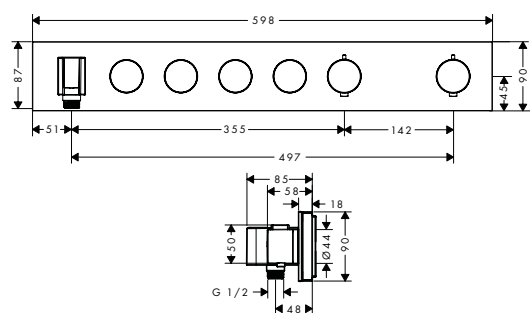

Required parts:

- / Basic set for thermostatic module Select for 4 functions

18312180