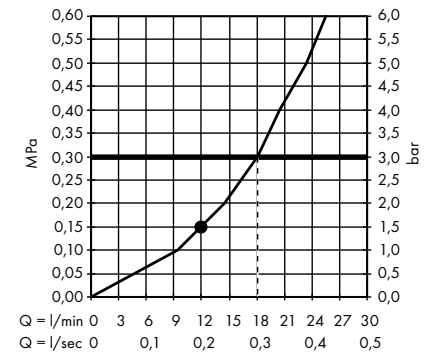

/ Overhead shower 250 1jet with shower arm
35284000