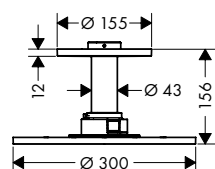

finish

code no.

Overhead shower 300 2jet with ceiling connection

Chrome
Special Finishes*

35304000
35304XXX

- / consists of: overhead shower, ceiling connector
- / spray type: PowderRain, Intense PowderRain
- / shower head size: 300 mm
- / maximum flow rate at 3 bar: 18 l/min
- / flow rate Intense PowderRain (at 3bar): 17 l/min
- / flow rate PowderRain spray (at 0.3 bar): 18 l/min
- / Select button on thermostat
- / dynamic spray nozzles move out while using
- / material spray disc: metal
- / overhead shower removable for cleaning
- / ServiceCard with sieve can be removed without tools for cleaning purpose
- / brass ceiling connector
- / ceiling connection length: 100 mm
- / installation: ceiling
- / connection dimension: DN15

Required parts:

/ Basic set for overhead shower with ceiling connector		26434180
Optional parts:		
/ Extension 230 mm for ceiling connector overhead shower	Chrome Special Finishes*	35288000 35288XXX