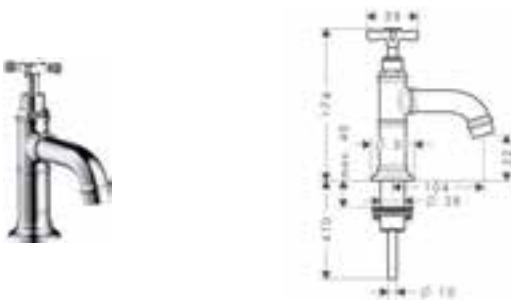

**Pillar tap 50 with lever handle
without waste set**

- / ComfortZone 50
- / projection 104 mm
- / normal spray
- / flow rate at 3 bar: 5 l/ min
- / ceramic valves 90°
- / for cold water connection
- / connection type: copper pipe connections
- / connection dimension: DN15

Chrome 16530000
Brushed Nickel 16530820
Special Finishes* 16530XXX