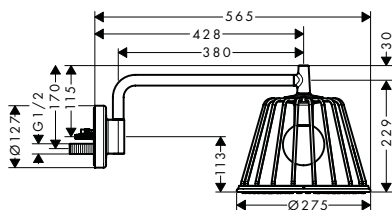

finish

code no.

LampShower 275 1jet with shower arm

Chrome
Special Finishes*

26031000
26031XXX

- / consists of: overhead shower, shower arm
- / spray type: Rain
- / shower head size: 275 mm
- / shower arm length: 380 mm
- / shower arm swivels by 150°
- / ball-joint: overhead shower angle adjustable
- / maximum flow rate at 3 bar: 13 l/min
- / flow rate Rain spray (at 3 bar): 13 l/min
- / spray zones: special spray image from placed inside spray nozzles on the inner diameter
- / material spray disc: metal
- / spray disc removable for cleaning
- / installation: wall
- / connection dimension: DN15
- / with integrated lighting
- / illuminant: LED
- / power supply: 12 V
- / transformer power supply for concealed installation 12 V, 18 W
- / input voltage: 100 - 240 V AC / 50 / 60 Hz
- / output voltage: 12 V - DC
- / colour temperature: 2700 K
- / energy efficiency label: A+
- / TÜV certified

Required parts:

- / Basic set for LampShower 275 1jet with shower arm and overhead shower
- 240 2jet with shower arm

26909180

Basic set for LampShower 275 1jet with shower arm and overhead shower 240 2jet with shower arm

26909180

- / TÜV certified
- / sound-decoupled installation
- / connection for power supply by empty tube
- / the basic set is required in case of insufficient quality and stability of the wall structure
- / connection dimension: Rp 1/2