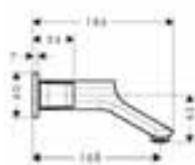

finish

code no.

Hose extension set for 3-hole basin mixer
/ length of hoses 700 mm
/ for free positioning of spout and handles

38959000

3-hole basin mixer for concealed installation wall-mounted with spout 168 mm

Chrome
Special Finishes*

11042000
11042XXX

/ consists of: 3-hole basin mixer for concealed installation wall-mounted, waste set
/ projection 168 mm
/ normal spray
/ flow rate at 3 bar: 5 l/min
/ ceramic valves hot/ cold 90°
/ suitable for continuous flow water heaters
/ non-closing waste set
/ connection type: basic set
/ connection dimension: DN15

This product is not available in the special finishes Polished and Brushed Black Chrome.

Alternative sizes:

/ 3-hole basin mixer for concealed installation wall-mounted with spout 228 mm

Chrome
Special Finishes*

11043000
11043XXX

This product is not available in the special finishes Polished and Brushed Black Chrome.

Required parts:

/ Basic set for 3-hole basin mixer for concealed installation wall-mounted

10303180

Basic set for 3-hole basin mixer for concealed installation wall-mounted

10303180

/ suitable for all 3-hole wash basin mixers for wall mounting
/ connection from above or below
/ connection dimension: DN15/DN20

Optional parts:

/ Seal
/ Extension set 25 mm for basic set for 3-hole basin mixer wall-mounted

96383000
96259000

Extension set 25 mm for basic set for 3-hole basin mixer wall-mounted

96259000

/ connection dimension: DN15
/ extension length: 25 mm