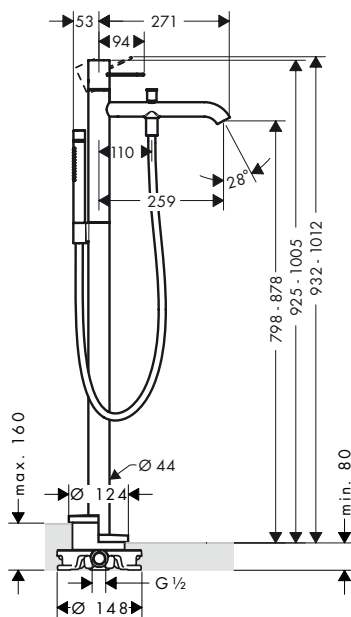

Bath

Single lever bath mixer floor-standing with loop handle

- / consists of: single lever bath mixer floor standing, baton hand shower, shower hose, shower holder
- / projection 259 mm
- / connection type: basic set
- / spray type mixer: normal spray
- / spray type hand shower: Rain, Mono
- / flow rate at 3 bar: 20 l/min
- / ceramic cartridge
- / min. operating pressure: 1 bar
- / max. operating pressure: 10 bar
- / temperature limitation adjustable
- / diverter with automatic resetting
- / non-return valve
- / connection dimension: DN15

Chrome 38442000
Brushed Nickel 38442820
Special Finishes* 38442XXX

1. Consisting of:
2. / Metal effect shower hose 1.25 m (# 28282000)
   - / Baton hand shower 2jet (# 28532000)

Required parts:
/ Basic set for mixers floor-standing 10452180

Optional parts:
/ Extension 60 mm for pipe 97686000
/ Sealing foil for basic set bath mixer floor-standing 96441000

*For additional information please refer to the "special finish" overview.