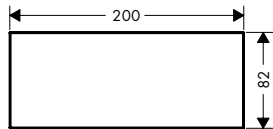

Alternative sizes:

- / Plate 245 Leather Grey 47917000
- / Plate 150 Leather Grey 47918000

NEW