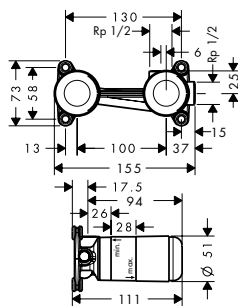

Optional parts:

- / Extension set 25 mm for single lever basin mixer wall-mounted

13586000

Basic set for single lever basin mixer for concealed installation wall-mounted

13623180

- / variable positioning of the mixer system, can be left or right of the spout
- / connection dimension: DN15

Optional parts:

- / Extension set 25 mm for single lever basin mixer wall-mounted

13586000