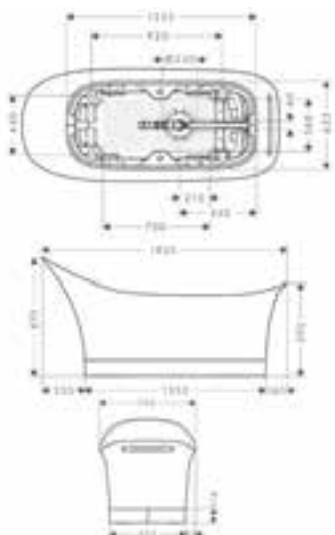

finish

code no.

4-hole tile mounted bath mixer

Chrome
Special Finishes*

11445000
11445XXX

- / consists of: 4-hole tile mounted bath mixer, hand shower, shower hose, shower holder
- / projection 198 mm
- / connection type: basic set
- / spray type mixer: normal spray
- / spray type hand shower: Rain, RainAir, WhirlAir
- / maximum pull-out length of hand shower: 1.10 m
- / flow rate at 3 bar: 22 l/min
- / ceramic valves hot/ cold 90°
- / min. operating pressure: 1 bar
- / max. operating pressure: 10 bar
- / diverter with automatic resetting
- / non-return valve
- / connection dimension: DN15

This product is not available in the special finishes Polished and Brushed Black Chrome.

Consisting of:
/ Hand shower 120 3jet (# 26050000)

Required parts:
/ Basic set for 4-hole tile mounted bath mixer

15481180

Basic set for 4-hole tile mounted bath mixer

15481180

- / maximum pull-out length of hand shower: 1.10 m
- / connection dimension: DN15

Optional parts:
/ Secuflex insert extension

98806000

Bath tub 1,800/600

White

11440000

- / free-standing bath tub
- / filling level: approx. 340 mm
- / filling capacity: approx. 180 l (1 person 70 kg)
- / weight with water (1 person 70 kg): approx. 440 kg
- / weight without water: 187 kg
- / material: mineral cast with gelcoat
- / CE
- / TÜV certified