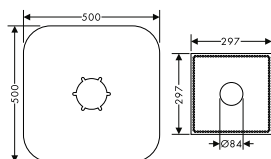

Sealing foil for basic set bath mixer floor-standing

96441000