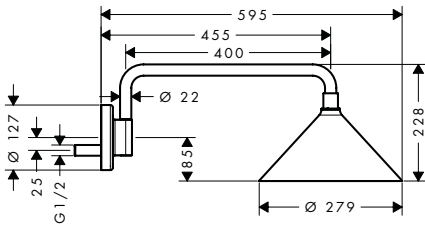

Optional parts:

- / Basic set for LampShower 275 1jet with shower arm and overhead shower 240 2jet with shower arm 26909180

Plate overhead shower 240 1jet

Chrome 28494000
Special Finishes* 28494XXX

- / spray type: RainAir
- / shower head size: 240 mm
- / ball-joint: overhead shower angle adjustable
- / maximum flow rate at 3 bar: 18 l/min
- / flow rate RainAir spray (at 3 bar): 18 l/min
- / material spray disc: metal
- / installation: ceiling or wall
- / connection thread G 1/2
- / connection dimension: DN15
- / suitable for continuous flow water heaters with an output of 18 kW