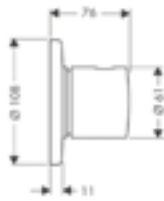

- / Extension set 25 mm for shut-off/ diverter valve Trio-/ Quattro 92990000

Shut-off/ diverter valve Trio/ Quattro for concealed installation

Chrome
Special Finishes*

38933000
38933XXX

This product is not available in the special finishes Polished and Brushed Bronze.