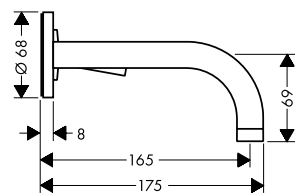

Required parts:

/ Basic set for single lever basin mixer for concealed installation wall-mounted	13623180

Optional parts:

/ Extension set 25 mm for single lever basin mixer wall-mounted	13586000