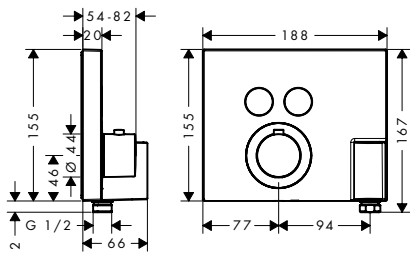

Thermostat for concealed installation square for 2 functions with wall outlet and shower holder

- / consists of: Thermostat, shower holder
- / 2 functions
- / simultaneous use of several outlets
- / Select push-button on/off control for 2 outlets
- / maximum flow rate at 3 bar: 26 l/min
- / thermostat cartridge, Select valve
- / safety lock at 40° C
- / temperature limitation adjustable
- / hose nut: for shower hoses with conical nut on both sides
- / connection type: basic set
- / Thermostat is delivered with buttons Rain large and hand shower

This product is not available in brushed special finishes.

finish	code no.
Chrome	36712000
Special Finishes*	36712XXX

Required parts:

- / Basic set iBox universal 01700180

Optional parts:

- / Shower hose 1.25 m Chrome 28622000
  Special Finishes* 28622XXX
- / Extension element ShowerSelect FixFit Porter Chrome 13601000
- / Extension 25 mm for basic set iBox universal 13587000
- / Fastening rail set for iBox universal 93171000