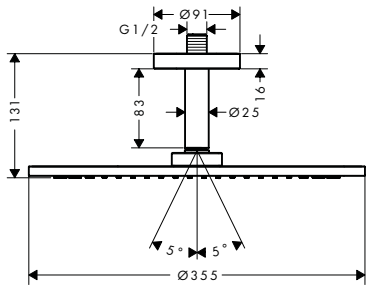

Overhead shower 350 1jet with ceiling connection

- / consists of: overhead shower, ceiling connector
- / spray type: PowderRain
- / shower head size: 350 mm
- / ball-joint: overhead shower angle adjustable
- / maximum flow rate at 3 bar: 26 l/min
- / flow rate PowderRain spray (at 0.3 bar): 26 l/min
- / material spray disc: metal
- / overhead shower removable for cleaning
- / brass ceiling connector
- / ceiling connection length: 100 mm
- / installation: ceiling
- / connection thread G 1/2
- / connection dimension: DN15

finish code no.

Chrome 26035000
Brushed Nickel 26035820
Special Finishes* 26035XXX