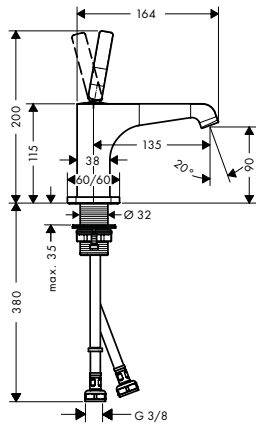

Basin

Single lever basin mixer 90
with pin handle for hand
washbasins with waste set

- / consists of: single lever basin mixer, waste set
- / ComfortZone 90
- / projection 135 mm
- / laminar spray
- / flow rate at 3 bar: 5 l/min
- / joystick ceramic cartridge
- / suitable for continuous flow water heaters
- / non-closing waste set
- / connection type: G 3/8 connections
- / connection dimension: DN15

finish

Chrome
Special Finishes*

code no.

36102000
36102XXX