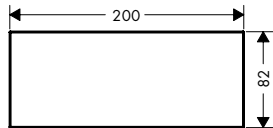

NEW

*For additional information please refer to the "special finish" overview.

finish

code no.

Plate 200 Marble Nero Marquina

47913000

- / length 200 mm
- / material: marble
- / Since marble is a natural material, each piece is unique, and marbling markings may vary
- / removable