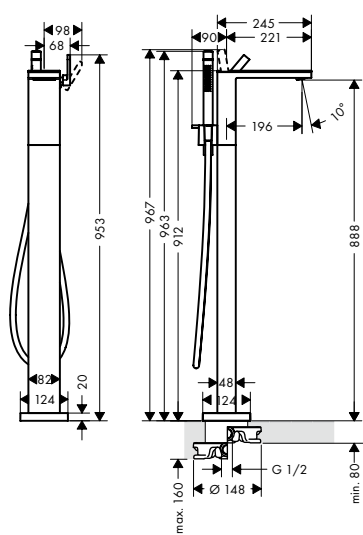

Single lever bath mixer floor-standing without plate

- / consists of: single lever bath mixer floor standing, baton hand shower, shower hose, shower holder
- / projection 196 mm
- / connection type: basic set
- / spray type mixer: normal spray
- / spray type hand shower: Rain, Mono
- / flow rate at 3 bar: 20 l/min
- / Ceramic cartridge
- / min. operating pressure: 1 bar
- / max. operating pressure: 10 bar
- / temperature limitation adjustable
- / diverter with automatic resetting
- / non-return valve
- / connection dimension: DN15

Chrome 47442000
Special Finishes* 47442XXX

1. Consisting of:
2. / Metal effect shower hose 1.25 m (# 28282000)
   - / Baton hand shower 2jet (# 28532000)

Required parts (choose one)

/ Plate 245 Metal	Chrome	47904000
	Special Finishes*	47904XXX
/ Plate 245 Glass	Mirror	47901000
	Black	47901600
/ Plate 245 Black Walnut		47907000
/ Plate 245 Marble Lasa Covelano Vena Oro		47910000
/ Plate 245 Marble Nero Marquina		47914000
/ Plate 245 Leather	Grey	47917000
/ Mounting plate 245		47922000

NEW

Required parts:
/ Basic set for mixers floor-standing 10452180

Optional parts:
/ Sealing foil for basic set bath mixer floor-standing 96441000