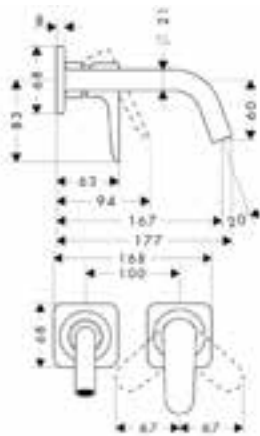

Single lever basin mixer
for concealed installation
wall-mounted with spout 167 mm
and escutcheons

- / consists of: single lever basin mixer for concealed installation wall-mounted, waste set
- / projection 167 mm
- / normal spray
- / flow rate at 3 bar: 5 l/min
- / ceramic cartridge
- / temperature limitation adjustable
- / suitable for continuous flow water heaters
- / non-closing waste set
- / connection type: basic set
- / connection dimension: DN15
- / handle can be positioned on the right or left, depends on the basic set installation

finish

code no.

Chrome
Special Finishes*

34113000
34113XXX

Alternative sizes:

- / Single lever basin mixer for concealed installation wall-mounted with spout 227 mm and escutcheons

Chrome
Special Finishes*

34116000
34116XXX

Required parts:

- / Basic set for single lever basin mixer for concealed installation wall-mounted

13623180

Optional parts:

- / Extension set 25 mm for single lever basin mixer wall-mounted

13586000