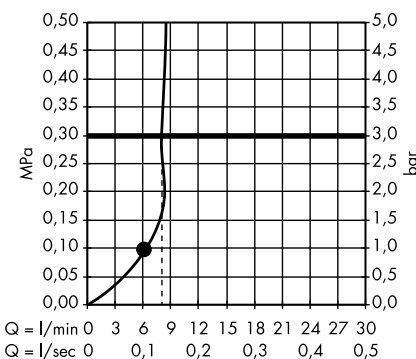

/ Hand shower 85 1jet
26025000