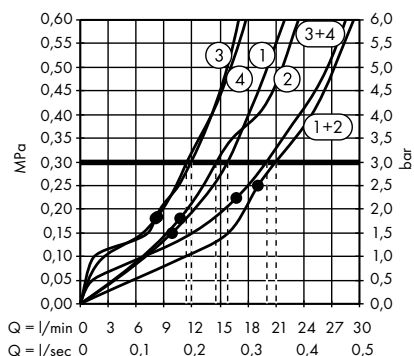

Overhead showers

/ ShowerHeaven 1200/300 4jet with lighting
2700 K
10628000

1. Rain
2. Mono
3. PowderRain inside
4. PowderRain outside

/ ShowerHeaven 1200/300 4jet with lighting
3500 K
10629000