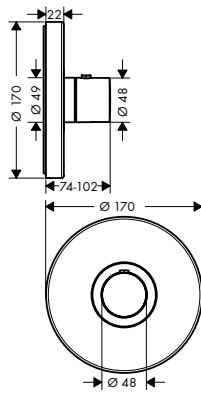

ShowerSelect Round

Thermostat HighFlow
for concealed installation round

- / maximum flow rate at 3 bar: 59 l/min
- / thermostat cartridge
- / safety lock at 40° C
- / temperature limitation adjustable
- / connection type: basic set

Required parts:

- / Basic set iBox universal

Optional parts:

- / Valve for concealed installation round for 3 functions
- / Fastening rail set for iBox universal
- / Extension 2.5 mm for basic set iBox universal

finish

code no.

- Chrome 36721000
- Brushed Nickel 36721820
- Special Finishes* 36721XXX

01700180

- Chrome 36727000
- Brushed Nickel 36727820
- Special Finishes* 36727XXX

- 93171000
- 13587000