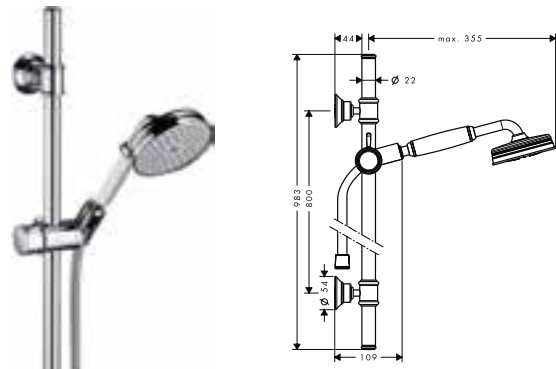

Shower sets

Shower set 0.90 m with hand shower 100 1jet

- / consists of: hand shower, shower bar, shower hose, slider
- / shower head size: 100 mm
- / spray type: RainAir
- / support for shower hose with conical nuts
- / AXOR Montreux wall bar 0.90 m
- / maximum flow rate at 3 bar: 16 l/min
- / wall supports of metal

- Chrome 27982000
- Brushed Nickel 27982820
- Special Finishes* 27982XXX

Consisting of:

- / Hand shower 100 1jet (# 16320XXX)
- / Metal shower hose 1.60 m (# 28116XXX)

Optional parts:

- / Corner basket 160/83

- Chrome 42066000
- Brushed Nickel 42066820
- Special Finishes* 42066XXX