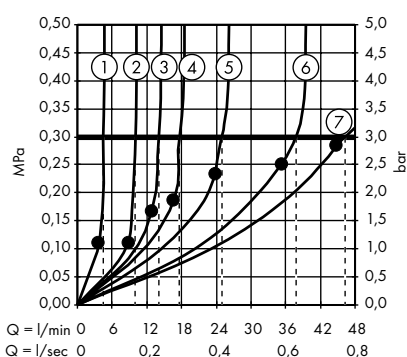

/ Shower module 120/120 for concealed installation softcube
36822000

1. 1 x Body shower
2. 2 x Body shower
3. 3 x Body shower
4. 4 x Body shower
5. 6 x Body shower
6. 9 x Body shower
7. 12 x Body shower

/ Body shower round 1jet
28464000