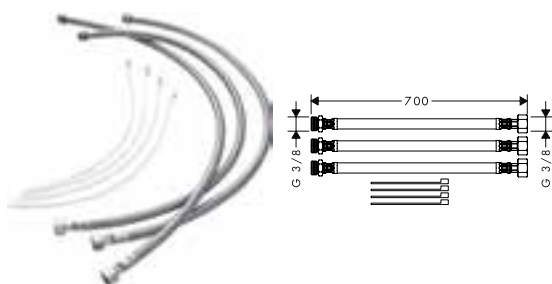

Hose extension set for 2-hole
basin mixer

- / length of hoses 700 mm
- / for free positioning of spout and handle

38960000

Single lever basin mixer
for concealed installation
wall-mounted with spout 167 mm
and plate

- / consists of: single lever basin mixer for concealed installation wall-mounted, waste set
- / projection 167 mm
- / normal spray
- / flow rate at 3 bar: 5 l/ min
- / ceramic cartridge
- / temperature limitation adjustable
- / suitable for continuous flow water heaters
- / non-closing waste set
- / connection type: basic set
- / connection dimension: DN15
- / handle can be positioned on the right or left, depends on the basic set installation

Chrome 34112000
Special Finishes* 34112XXX