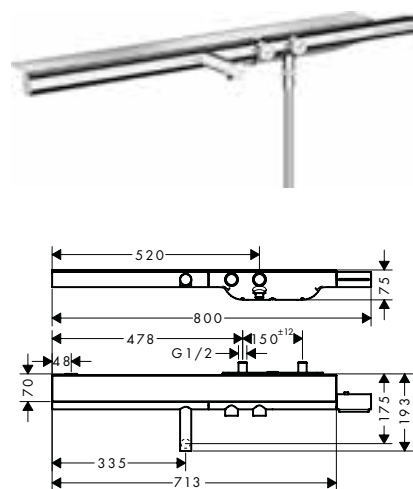

Bath thermostat 800 for exposed installation

- / 2 functions
- / simultaneous utilization by 2 outlets
- / centre distance: 150 ± 12 mm
- / flow rate for bath spout at 3 bar: 20 l/min
- / flow rate of hand shower at 3 bar: 16 l/min
- / thermostat cartridge, Select valve
- / safety lock at 40° C
- / temperature limitation adjustable
- / non-return valve
- / with silencer
- / shelf made of safety glass
- / shelf finish: mirror glass
- / connection type: G 1/2
- / connection dimension: DN15
- / dirt filter included

Chrome 45420000
Special Finishes* 45420XXX

Alternative sizes:

- / Bath thermostat 1200 for exposed installation

Chrome 45421000
Special Finishes* 45421XXX

Optional parts:

- / Shower hose 1.25 m with volume control
- / Shower hose 1.60 m with volume control

Chrome 28127000
Special Finishes* 28127XXX
Chrome 28128000
Brushed Nickel 28128820
Special Finishes* 28128XXX