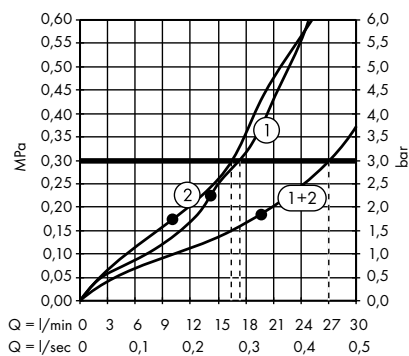

/ Overhead shower 300/300 2jet with ceiling connection
35320000