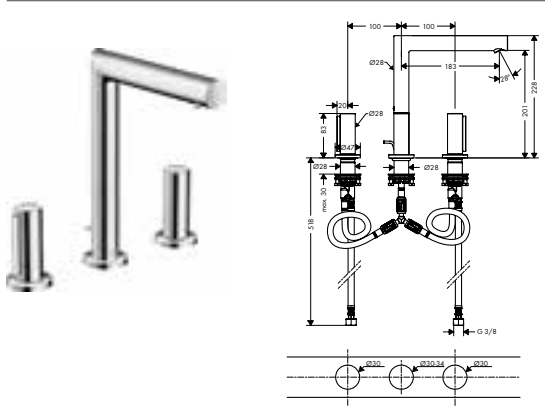

/ Extension set 25 mm for single lever basin mixer wall-mounted	13586000
---	----------

Extension set 25 mm for single
lever basin mixer wall-mounted

13586000

- / extension length: 25 mm

finish code no.

3-hole basin mixer 200 with zero handles and pop-up waste set