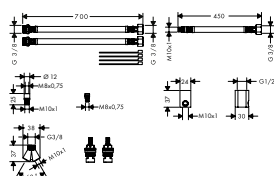

finish

code no.

Hose extension set for 3-hole basin mixer
/ length of hoses 700 mm
/ for free positioning of spout and handles

38959000