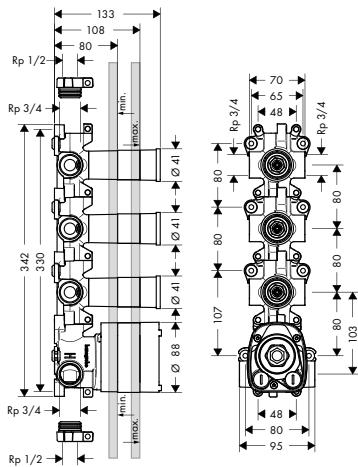

Basic set for thermostatic module 360/120 for concealed installation

- / connection from left or right
- / 3 outlets can be used simultaneously
- / flow rate at free through-flow: 59 l/min
- / spindle valves
- / horizontal or vertical installation
- / sound-decoupled installation
- / in a joined installation it serves as a waterconducting unit and allows dimensionally accurate positioning
- / connection dimension: DN20

Required parts:

- / Thermostatic module 360/120 for concealed installation square for 3 functions
- / Thermostatic module 360/120 for concealed installation

Chrome 10751000
Special Finishes* 10751XXX

Chrome 12717000
Special Finishes* 12717XXX

10750180