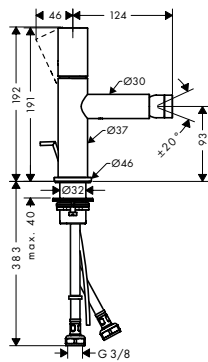

finish

code no.

Single lever bidet mixer with zero handle and pop-up waste set

- / consists of: single lever bidet mixer, waste set
- / projection 124 mm
- / aerator with ball pivot
- / normal spray
- / flow rate at 3 bar: 5 l/min
- / ceramic cartridge
- / temperature limitation adjustable
- / suitable for continuous flow water heaters
- / pop-up waste set G 1/4
- / connection dimension: DN15