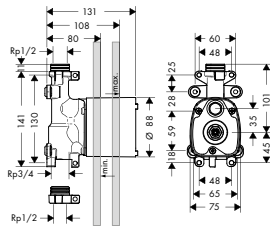

finish

code no.

Basic set for hand shower module 120/120 for concealed installation

10650180

- / flow rate at free through-flow: 30 l/min
- / ceramic valve 180°
- / horizontal or vertical installation
- / sound-decoupled installation
- / in a joined installation it serves as a waterconducting unit and allows dimensionally accurate positioning
- / connection dimension: DN15

Required parts:

- / Hand shower module 120/120 for concealed installation square

Chrome
Special Finishes*

10651000
10651XXX