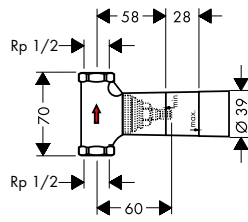

finish

code no.

Basic set 52 l/min for shut-off valve for concealed installation spindle

- / connection type: DN15
- / suitable for all shut-off valves finish sets
- / flow rate: 52 l/min
- / connection dimension: DN15

Alternative products:

- / Basic set 40 l/min for concealed installation for shut-off valve ceramic 16974180
- / Basic set 130 l/min for shut-off valve for concealed installation spindle 16970180

Optional parts:

- / Extension set 25 mm for shut-off/ diverter valve Trio-/ Quattro 92990000

Shut-off/ diverter valve Trio/ Quattro for concealed installation

Chrome
Special Finishes*

11925000
11925XXX

- / connection dimension: DN20

This product is not available in the special finishes Polished and Brushed Black Chrome.

Required parts:

- / Basic set for Quattro four-way diverter valve for concealed installation 16930180
- / Basic set for shut-off/ diverter valve Trio for concealed installation 16982180

Optional parts:

- / Extension set 25 mm for shut-off/ diverter valve Trio-/ Quattro 92990000