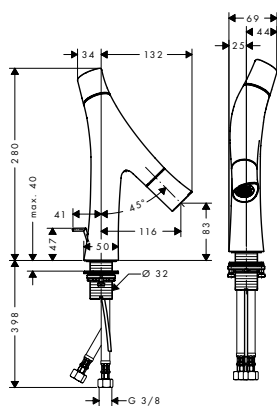

2-handle basin mixer 80 with pop-up waste set

- / consists of: 2-handle basin mixer, waste set
- / ComfortZone 80
- / projection 116 mm
- / shower spray
- / flow rate at 3 bar: 3.5 l/min
- / flow rate booster: 5 l/min
- / ceramic cartridge for temperature control
- / ceramic valve for volume control
- / temperature limitation adjustable
- / separation of temperature and volume control
- / with isolated water conduction
- / suitable for continuous flow water heaters
- / pop-up waste set G 1/4
- / connection type: G 3/8 connections
- / connection dimension: DN15

Chrome
Special Finishes*

12010000
12010XXX

Alternative products:

- / 2-handle basin mixer 80 with waste set

Chrome
Special Finishes*

12011000
12011XXX