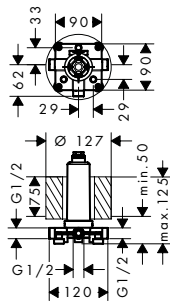

finish

code no.

Basic set for overhead shower with ceiling connector

26434180

/ ceiling installation

Optional parts:

/ Overhead shower 460/300 1jet with ceiling connection	Chrome	35277000
	Special Finishes*	35277XXX
/ Overhead shower 460/300 2jet with ceiling connection	Chrome	35279000
	Special Finishes*	35279XXX
/ Overhead shower 460/300 3jet with ceiling connection	Chrome	35281000
	Special Finishes*	35281XXX
/ Overhead shower 300 1jet with ceiling connection	Chrome	35301000
	Special Finishes*	35301XXX
/ Overhead shower 300 2jet with ceiling connection	Chrome	35304000
	Special Finishes*	35304XXX
/ Overhead shower 300/300 1jet with ceiling connection	Chrome	35316000
	Special Finishes*	35316XXX
/ Overhead shower 300/300 2jet with ceiling connection	Chrome	35320000
	Special Finishes*	35320XXX
/ Overhead shower 250 1jet with ceiling connection	Chrome	35286000
	Special Finishes*	35286XXX
/ Overhead shower 250 2jet with ceiling connection	Chrome	35297000
	Special Finishes*	35297XXX
/ Overhead shower 250/250 1jet with ceiling connection	Chrome	35308000
	Special Finishes*	35308XXX
/ Overhead shower 250/250 2jet with ceiling connection	Chrome	35312000
	Special Finishes*	35312XXX