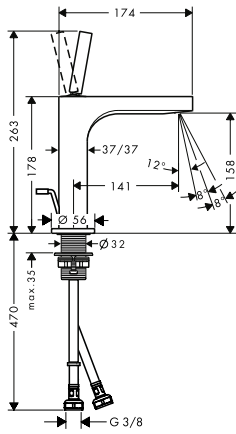

finish code no.

Single lever basin mixer 160 with pin handle and pop-up waste set

- / consists of: single lever basin mixer, waste set
- / ComfortZone 160
- / projection 141 mm
- / laminar spray
- / swiveling spray former
- / flow rate at 3 bar: 5 l/min
- / joystick ceramic cartridge
- / suitable for continuous flow water heaters
- / pop-up waste set G 1 1/4
- / connection type: G 3/8 connections
- / connection dimension: DN15

Chrome 39031000
Special Finishes* 39031XXX

Alternative products:

- / Single lever basin mixer 160 with pin handle and waste set

Chrome 39032000
Special Finishes* 39032XXX