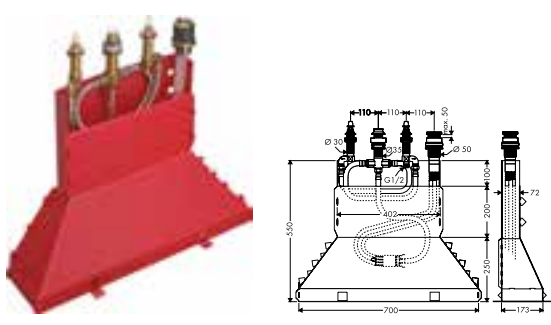

Basic set for 4-hole rim mounted bath mixer

- / maximum pull-out length of hand shower: 1.10 m
- / connection dimension: DN15

Optional parts:
/ Secuflex insert extension 98806000

15480180