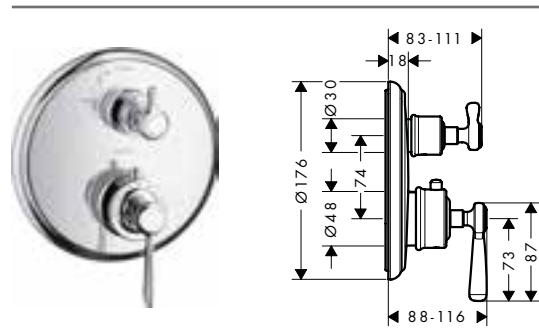

Thermostat for concealed installation with lever handle and shut-off valve

- / 1 function
- / flow rate at 3 bar: 26 l/min
- / thermostat cartridge, ceramic valves 90°
- / min. operating pressure: 1 bar
- / max. operating pressure: 10 bar
- / safety lock at 40° C
- / temperature limitation adjustable
- / non-return valve
- / with silencer
- / connection type: basic set

finish	code no.
Chrome	16801000
Brushed Nickel	16801820
Special Finishes*	16801XXX

Required parts:
/ Basic set iBox universal 01700180

Optional parts:
/ Extension element round 2-hole arrow Chrome 14963000
Brushed Nickel 14963820
Special Finishes* 14963XXX
/ Extension 25 mm for basic set iBox universal 13587000
/ Fastening rail set for iBox universal 93171000