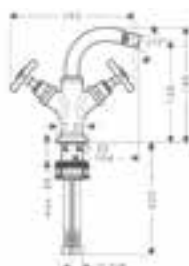

- / consists of: single lever bidet mixer, waste set
- / projection 110 mm
- / aerator with ball pivot
- / laminar spray
- / flow rate at 3 bar: 5 l/min
- / ceramic cartridge
- / suitable for continuous flow water heaters
- / pop-up waste set G 1 1/4