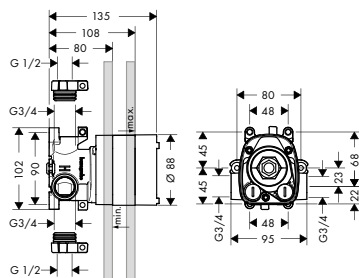

Optional parts:

/ Extension set 25 mm for thermostatic module	Chrome	10790000
	Special Finishes*	10790XXX

Basic set for thermostatic module 120/120 for concealed installation

10754180

- / flow rate at free through-flow: 59 l/min
- / horizontal or vertical installation
- / sound-decoupled installation
- / in a joined installation it serves as a waterconducting unit and allows dimensionally accurate positioning
- / connection dimension: DN20

Optional parts:

/ Thermostat HighFlow 120/120 for concealed installation	Chrome	12712000
	Special Finishes*	12712XXX
/ Thermostatic module 120/120 for concealed installation square	Chrome	10755000
	Special Finishes*	10755XXX
/ Thermostat 120/120 for concealed installation	Chrome	36702000
	Special Finishes*	36702XXX