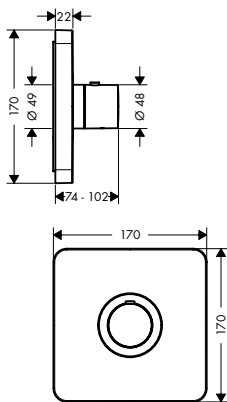

Thermostat HighFlow for concealed installation softcube

Chrome
Special Finishes*

36711000
36711XXX

- / maximum flow rate at 3 bar: 59 l/min
- / thermostat cartridge
- / safety lock at 40° C
- / temperature limitation adjustable
- / connection type: basic set

Required parts:

- / Basic set iBox universal

01700180

Optional parts:

- / Valve for concealed installation softcube for 3 functions
- / Extension element
- / Extension 25 mm for basic set iBox universal
- / Fastening rail set for iBox universal

Chrome
Special Finishes*
Chrome
Special Finishes*

36773000
36773XXX
98860000
98860XXX
13587000
93171000