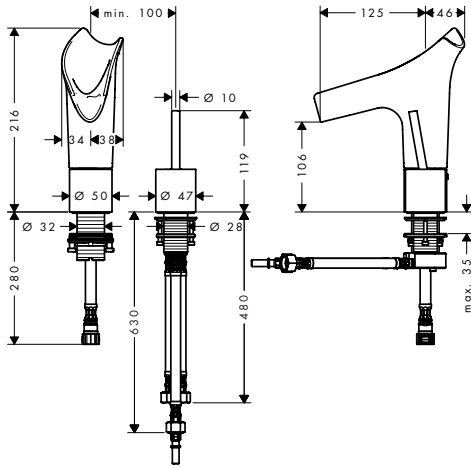

2-hole basin mixer 110 with waste set

Chrome
Special Finishes*

12115000
12115XXX

- / consists of: 2-hole basin mixer, waste set
- / ComfortZone 110
- / projection 125 mm
- / swivel range adjustable in 3 steps 95°, 120° or 360°
- / laminar spray
- / EasyClick connection between body and spout with SafetyStop-function
- / Spout is dishwasher safe
- / material spout: crystal glass
- / flow rate at 3 bar: 4 l/min
- / joystick ceramic cartridge
- / non-closing waste set
- / connection type: G 3/8 connections
- / connection dimension: DN15
- / handle can be positioned on the right or left
- / not recommended for the public and semi-public area