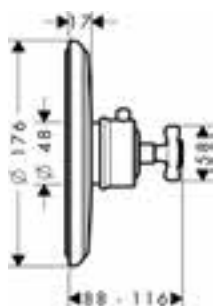

Thermostat HighFlow for concealed installation with cross handle

- / maximum flow rate at 3 bar: 59 l/min
- / flow rate at 3 bar: 59 l/min
- / thermostat cartridge
- / min. operating pressure: 1 bar
- / max. operating pressure: 10 bar
- / safety lock at 40° C
- / temperature limitation adjustable
- / non-return valve
- / with silencer
- / connection type: basic set

- Chrome 16815000
- Brushed Nickel 16815820
- Special Finishes* 16815XXX

Alternative products:

- / Thermostat for concealed installation with cross handle

- Chrome 16810000
- Brushed Nickel 16810820
- Special Finishes* 16810XXX

Required parts:

- / Basic set iBox universal

01700180

Optional parts:

- / Extension element round 1-hole

- Chrome 14960000
- Brushed Nickel 14960820
- Special Finishes* 14960XXX

- / Extension 25 mm for basic set iBox universal

13587000

- / Fastening rail set for iBox universal

93171000