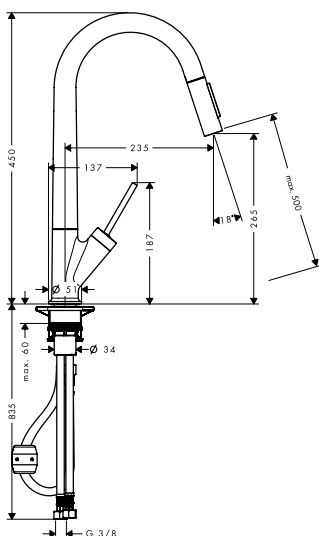

Single lever kitchen mixer 270 with pull-out spray

- / handle can be positioned on the right or left
- / ComfortZone 270
- / swivel range adjustable in 2 steps to 110° or 150°
- / normal and spray jet
- / lockable shower spray, spray returns through pressing spray diverter
- / MagFit magnetic shower support
- / quick connect hose
- / connection dimension: DN15
- / maximum flow rate at 3 bar: 9.5 l/min
- / joystick ceramic cartridge
- / connection type: G 3/8 connections
- / integrated non-return valve
- / suitable for continuous flow water heaters

This product is available in the special finish Polished Gold Optic only via AXOR Signature inquiry.

Alternative products:

- / Single lever kitchen mixer 270 with pull-out spray Eco

Chrome	10821000
Stainless Steel Finish	10821800
Special Finishes*	10821XXX