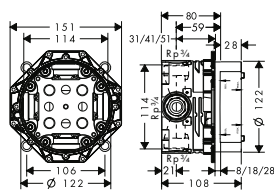

Basic set iBox universal

01700180

- / suitable for all shower, bath tub and thermostat finish sets for concealed installation
- / connection thread
- / Rp 3/4
- / rotationally-symmetric installation
- / sound-decoupled installation
- / connection dimension: DN20

Optional parts:

- / Extension 25 mm for basic set iBox universal 13587000
- / Fastening rail set for iBox universal 93171000