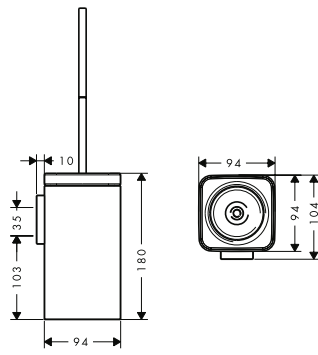

Toilet brush holder wall-mounted

- / material: opal glass, brass
- / wall-mounted

Optional parts:

- / Replacement toilet brush without stick

finish

code no.

Chrome 42435000
Special Finishes* 42435XXX

Black 40068000