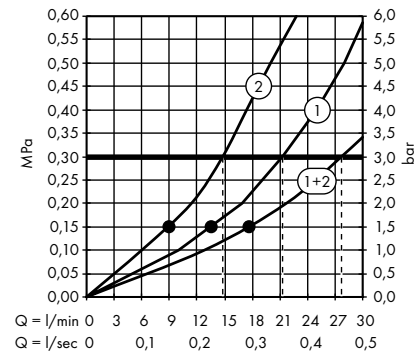

/ Overhead shower 250 2jet ceiling
35298000