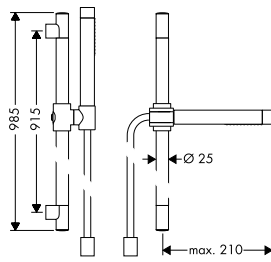

Shower sets

finish

code no.

Shower set 0.90 m with baton hand shower 2jet

Chrome
Special Finishes*

27980000
27980XXX

- / consists of: baton hand shower, shower bar, shower hose, slider
- / shower head size: 70 mm
- / spray type: Rain, Mono
- / spray type adjustment by turning spray disc
- / pivot connector prevent hose from tangling
- / nuts shower hose: shower hose with cylindrical nut on both ends
- / maximum flow rate at 3 bar: 16 l/min
- / wall supports of plastic

Consisting of:

- / Baton hand shower 2jet (# 28532000)
- / Metal effect shower hose 1.60 m (# 28286000)

Alternative products:

- / Shower set 0.90 m with baton hand shower 1jet

Chrome
Special Finishes*

27983000
27983XXX

Optional parts:

- / Wall bar spacer for Unica wall bar D

Chrome

96186000