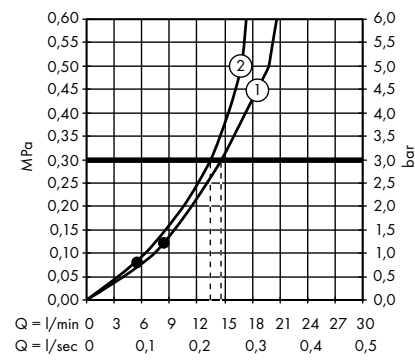

1. Overhead shower
2. Hand shower