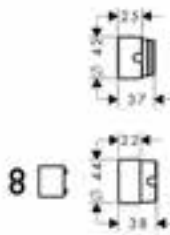

Extension set 25 mm for single lever basin mixer wall-mounted

13586000

- / extension length: 25 mm