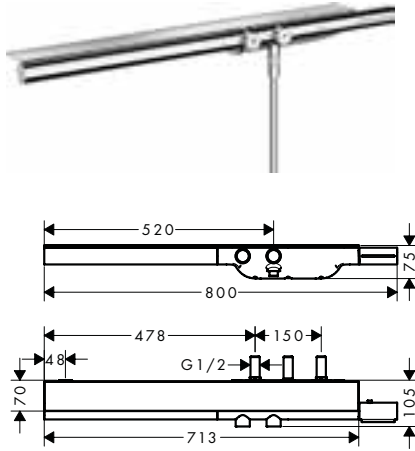

Thermostatic mixer for exposed/concealed installation shower

finish

code no.

**Thermostat 800 for exposed/
concealed installation**

Chrome
Special Finishes*

45440000
45440XXX

- / 2 functions
- / simultaneous use of several outlets
- / Select push-button on/off control for 2 outlets
- / flow rate hand shower connection at 3 bar: 15 l/min
- / flow rate upper outlet: 22 l/min
- / Select valve, thermostat cartridge
- / safety lock at 40° C
- / temperature limitation adjustable
- / non-return valve
- / with silencer
- / material handles: metal
- / shelf made of safety glass
- / shelf finish: mirror glass
- / control of an external shower or bath tub filler via concealed connection G 1/2 possible
- / connection type: basic set
- / connection dimension: DN15
- / dirt filter included

Required parts:

- / Basic set for thermostat for exposed/
  concealed installation for 2 functions 45442180

Optional parts:

- / Shower hose 1.25 m with volume control Chrome 28127000
  Special Finishes* 28127XXX
- / Shower hose 1.60 m with volume control Chrome 28128000
  Brushed Nickel 28128820
  Special Finishes* 28128XXX