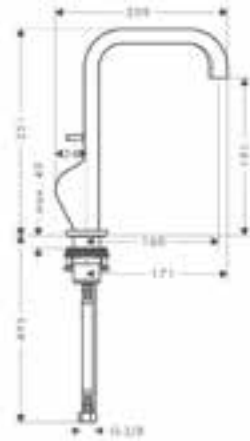

Single lever basin mixer 190 with pin handle and pop-up waste set

- / consists of: single lever basin mixer, waste set
- / ComfortZone 190
- / projection 160 mm
- / normal spray
- / flow rate at 3 bar: 5 l/min
- / joystick ceramic cartridge
- / suitable for continuous flow water heaters
- / pop-up waste set G 1 1/4
- / connection type: G 3/8 connections
- / connection dimension: DN15
- / handle position on the side: bottom-side at the base body (not suitable for wash bowls)

Chrome 39034000
Special Finishes* 39034XXX

Alternative products:

- / Single lever basin mixer 190 with pin handle and waste set

Chrome 39037000
Special Finishes* 39037XXX

This product is not available in the special finishes Polished and Brushed Black Chrome.