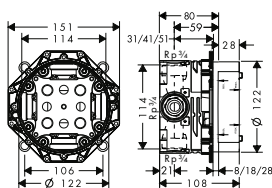

Basic set iBox universal

- / suitable for all shower, bath tub and thermostat finish sets for concealed installation
- / connection thread
- / Rp 3/4
- / rotationally-symmetric installation
- / sound-decoupled installation
- / connection dimension: DN20

01700180

1. Optional parts:
2. / Extension 25 mm for basic set iBox universal 13587000
   - / Fastening rail set for iBox universal 93171000