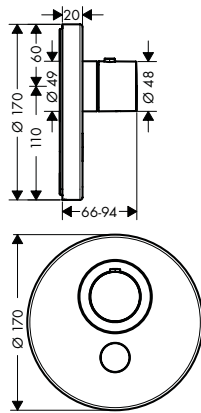

Thermostat HighFlow
for concealed installation round
for 1 function and additional outlet

- / 1 function and 1 additional outlet
- / Select push-button on/off control for 1 outlet
- / flow rate hand shower connection at 3 bar: 34 l/min
- / flow rate upper outlet: 59 l/min
- / thermostat cartridge
- / safety lock at 40° C
- / temperature limitation adjustable
- / connection type: basic set
- / Thermostat is delivered with button hand shower

Required parts:

- / Basic set iBox universal

Optional parts:

- / Fastening rail set for iBox universal
- / Valve for concealed installation round for 3 functions
- / Extension 2.5 mm for basic set iBox universal

- Chrome 36726000
- Brushed Nickel 36726820
- Special Finishes* 36726XXX

01700180

- Chrome 36727000
- Brushed Nickel 36727820
- Special Finishes* 36727XXX

- 93171000
- 13587000