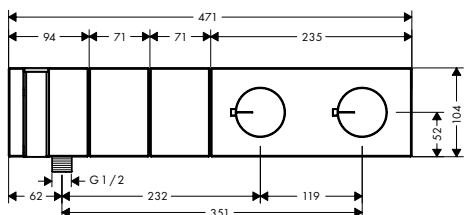

Thermostatic module Select
470/100 for concealed
installation for 2 functions

Chrome
Special Finishes*

46700000
46700XXX

- / consists of: Thermostatic module, shower holder, baton hand shower, shower hose
- / depending on volume flow and installation situation approx. 50% flow rate reduction and integrated shut off function
- / 2 functions
- / simultaneous use of several outlets
- / Select push-button on/off control for 2 outlets
- / maximum flow rate at 3 bar: 34.5 l/min
- / flow rate at 3 bar: 34.5 l/min
- / flow rate hand shower connection at 3 bar: 14 l/min
- / thermostat cartridge, Select valve
- / min. operating pressure: 1 bar
- / max. operating pressure: 10 bar
- / safety lock at 40° C
- / temperature limitation adjustable
- / hose nut: for shower hoses with cylindrical nut on both sides
- / connection type: basic set
- / Thermostat is delivered with buttons hand shower and Rain large