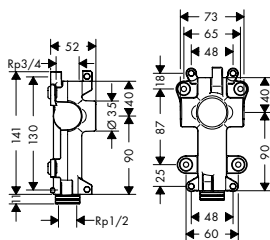

Basic set/ waterconducting unit for shelf 120/120 for concealed installation

40877180

- / in a joined installation it serves as a waterconducting unit, allows dimensionally accurate positioning. In combination with: # 40872000