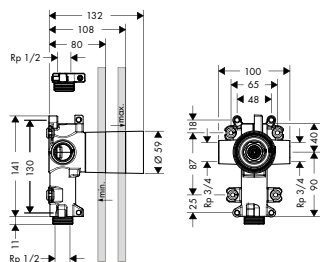

Optional parts:

- / Extension set 25 mm for shut-off/ diverter valve Trio-/ Quattro 92990000

finish

code no.

Basic set for shut-off/
diverter valve Trio 120/120
for concealed installation

- / 2 functions
- / 1 inlet/ 2 outlets
- / 2 outlets can be used simultaneously
- / connection thread
- / Rp 3/4
- / horizontal or vertical installation
- / sound-decoupled installation
- / in a joined installation it serves as a waterconducting unit and allows dimensionally accurate positioning
- / connection dimension: DN20