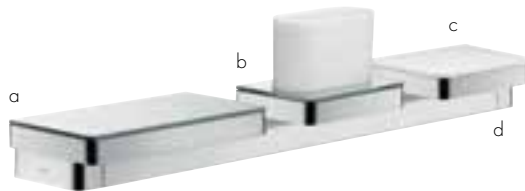

Everything within easy reach in one place: multifunctional combination of rail with 300 mm shelf, toothbrush tumbler and soap dish/shelf 150 mm. 4 adapter sets required.

Products required:

- a. # 42838000 + 2 x # 42870000 adapter set
- b. # 42836000 + 1 x # 42870000 adapter set
- c. # 42803000 + 1 x # 42870000 adapter set
- d. Rail

7

Roll holder with soap dish/shelf 150 mm - the space-saving combination for guest bathrooms. 1 adapter set required.

Products required:

- a. # 42803000 + 1 x # 42870000 adapter set
- b. # 42836000