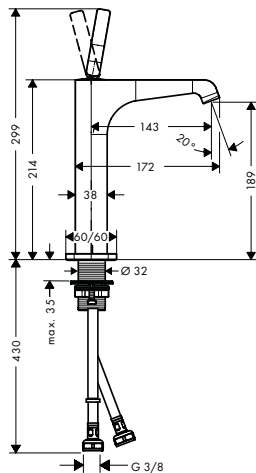

Single lever basin mixer 190
with pin handle for wash bowls
with waste set

- / consists of: single lever basin mixer, waste set
- / ComfortZone 190
- / projection 143 mm
- / laminar spray
- / flow rate at 3 bar: 5 l/min
- / joystick ceramic cartridge
- / suitable for continuous flow water heaters
- / non-closing waste set
- / connection type: G 3/8 connections
- / connection dimension: DN15

Chrome
Special Finishes*

36103000
36103XXX