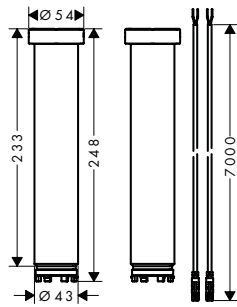

Extension set 230 mm for ceiling connector ShowerHeaven 1200/300 4jet

/ dimension: 230 mm

Optional parts:

/ ShowerHeaven 1200/300 4jet with lighting 2700 K

This product is not available in the special finishes Polished and Brushed Black Chrome.

/ ShowerHeaven 1200/300 4jet with lighting 3500 K

This product is not available in the special finishes Polished and Brushed Black Chrome.

/ ShowerHeaven 1200/300 4jet without lighting

This product is not available in the special finishes Polished and Brushed Black Chrome.

/ Overhead shower 300 1jet with ceiling connection

/ Overhead shower 300 2jet with ceiling connection

/ Overhead shower 300/300 1jet with ceiling connection

/ Overhead shower 300/300 2jet with ceiling connection

/ Overhead shower 250 1jet with ceiling connection

/ Overhead shower 250 2jet with ceiling connection

/ Overhead shower 250/250 1jet with ceiling connection

/ Overhead shower 250/250 2jet with ceiling connection

finish code no.

Chrome 13603000
Special Finishes* 13603XXX

Chrome 10628000
Special Finishes* 10628XXX

Chrome 10629000
Special Finishes* 10629XXX

Chrome 10637000
Special Finishes* 10637XXX

Chrome 35301000
Special Finishes* 35301XXX

Chrome 35304000
Special Finishes* 35304XXX

Chrome 35316000
Special Finishes* 35316XXX

Chrome 35320000
Special Finishes* 35320XXX

Chrome 35286000
Special Finishes* 35286XXX

Chrome 35297000
Special Finishes* 35297XXX

Chrome 35308000
Special Finishes* 35308XXX

Chrome 35312000
Special Finishes* 35312XXX