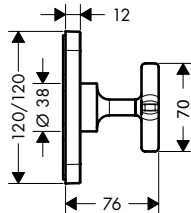

Shut-off valve 120/120 for concealed installation

Chrome
Special Finishes* 36771000
Special Finishes* 36771XXX

- / connection type: basic set
- / in a freely arranged installation, basic sets # 15973180, # 15974180 or # 15970180 can also be used
- / in a joined installation (10 mm distance) with # 36703000 or # 36704000, the basic set # 10971180 must be used
- / in a joined installation (10 mm distance) with # 36702000 and # 36772000, the thermostat module finish set for 3 consumers with 3 escutcheons 12x12 # 36704000 and the basic set # 36708180 must be used

Required parts:

/ Basic set for shut-off valve 120/120 for concealed installation	10971180
/ Basic set 52 l/min for shut-off valve for concealed installation spindle	16973180
/ Basic set 40 l/min for concealed installation for shut-off valve ceramic	16974180
/ Basic set 130 l/min for shut-off valve for concealed installation spindle	16970180

Optional parts:

/ Extension set 25 mm for shut-off/ diverter valve Trio-/ Quattro	92990000