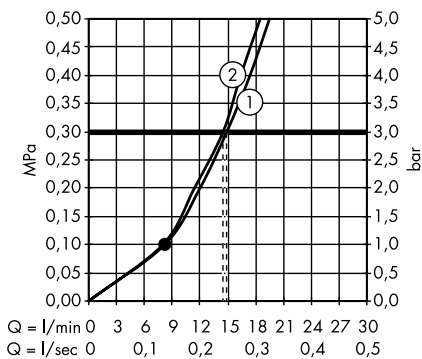

/ Overhead shower 240 2jet with shower arm # 26021000

1. Rain
2. RainAir