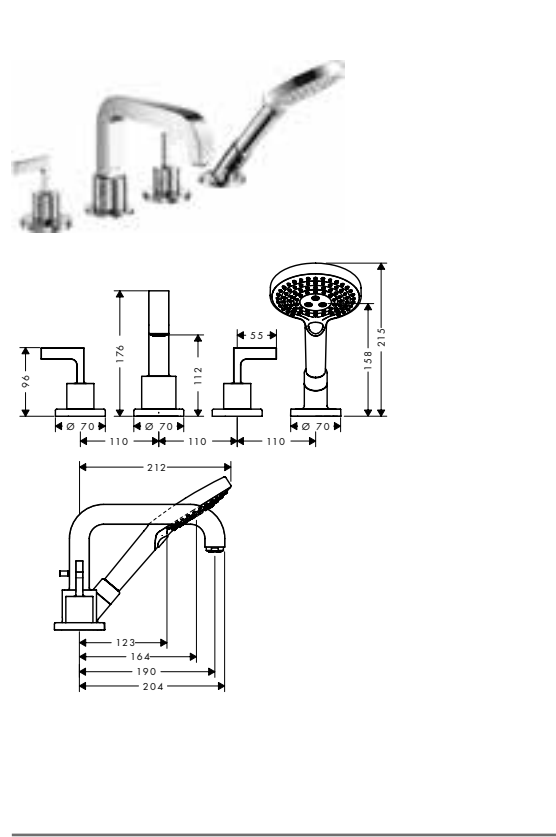

4-hole tile mounted bath mixer with lever handles and escutcheons

- / consists of: 4-hole tile mounted bath mixer, hand shower, Secuflex hose set
- / projection 190 mm
- / connection type: basic set
- / spray type mixer: normal spray
- / spray type hand shower: Rain, RainAir, WhirlAir
- / maximum pull-out length of hand shower: 1.10 m
- / ceramic valves hot/ cold 90°
- / min. operating pressure: 1 bar
- / max. operating pressure: 10 bar
- / diverter with automatic resetting
- / non-return valve
- / connection dimension: DN15

Consisting of:
/ Hand shower 120 3jet (# 26050000)

Required parts:
/ Basic set for 4-hole tile mounted bath mixer

Optional parts:
/ Secuflex insert extension

Chrome 39454000
Special Finishes* 39454XXX