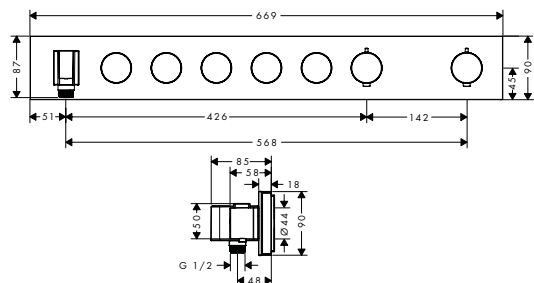

- / consists of: Thermostatic module, shower holder
- / depending on volume flow and installation situation approx. 50% flow rate reduction and integrated shut off function
- / 5 functions
- / simultaneous use of several outlets
- / Select push-button on/off control for 5 outlets
- / maximum flow rate at 3 bar: 26 l/ min
- / thermostat cartridge, Select valve
- / min. operating pressure: 1 bar
- / max. operating pressure: 10 bar
- / safety lock at 40° C
- / temperature limitation adjustable
- / hose nut: for shower hoses with conical or cylindrical nut on both sides
- / connection type: basic set

Required parts:

- / Basic set for thermostatic module Select for 5 functions

18313180