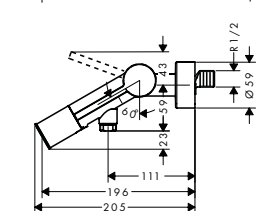

Single lever bath mixer
for exposed installation with lever
handle

- / projection 200 mm
- / connection type: s-shaped connections
- / centre distance: 150 ± 16 mm
- / spray type mixer: normal spray
- / flow rate at 3 bar: 22 l/min
- / ceramic cartridge
- / min. operating pressure: 1 bar
- / max. operating pressure: 10 bar
- / temperature limitation adjustable
- / diverter with automatic resetting
- / non-return valve
- / with silencer
- / suitable for continuous flow water heaters
- / connection dimension: DN15
- / matching handle design for the AXOR Starck basin mixers with lever handles

Chrome
Special Finishes*

10465000
10465XXX