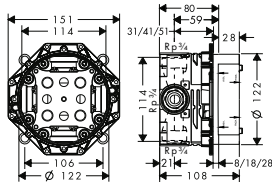

finish

code no.

Basic set iBox universal

01700180

- / suitable for all shower, bath tub and thermostat finish sets for concealed installation
- / connection thread
- / Rp 3/4
- / rotationally-symmetric installation
- / sound-decoupled installation
- / connection dimension: DN20

Optional parts:

- / Extension 25 mm for basic set iBox universal 13587000
- / Fastening rail set for iBox universal 93171000