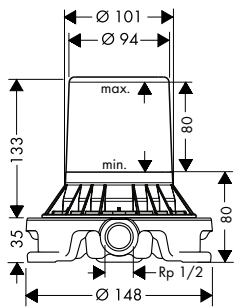

Basic set for mixers floor-standing

10452180

- / for mounting on unfinished floor
- / suitable for single lever bath mixer, single lever basin mixer and bath spout floor-standing
- / connection dimension: DN15

Optional parts:

- / Sealing foil for basic set bath mixer floor-standing

96441000