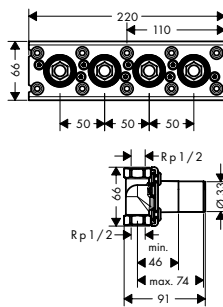

Required parts:

- / Basic set for thermostat for exposed/ concealed installation for 3 functions

45443180

Basic set for thermostat
for exposed/ concealed
installation for 3 functions

- / suitable for AXOR Edge Thermostat for 3 functions exposed/concealed installation
- / sound-decoupled installation
- / connection dimension: Rp 1/2

45443180

Required parts:

- / Thermostat for exposed/ concealed installation for 3 functions

Chrome	46140000
Special Finishes*	46140XXX

This product is not available in brushed special finishes.

- / Thermostat for exposed/ concealed installation for 3 functions - diamond cut

Chrome	46141000
Special Finishes*	46141XXX

This product is not available in brushed special finishes.