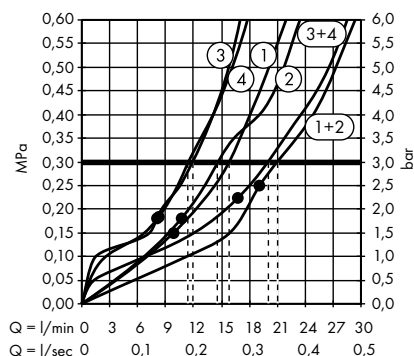

1. Rain
2. Mono
3. PowderRain inside
4. PowderRain outside

/ ShowerHeaven 1200/300 4jet without lighting
10637000