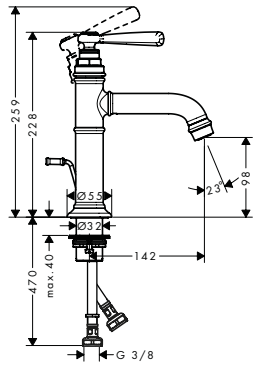

Basin

Single lever basin mixer 100 with lever handle and pop-up waste set

- / consists of: single lever basin mixer, waste set
- / ComfortZone 100
- / projection 142 mm
- / normal spray
- / flow rate at 3 bar: 5 l/min
- / ceramic cartridge
- / temperature limitation adjustable
- / suitable for continuous flow water heaters
- / pop-up waste set G 1¼
- / connection type: G ¾ connections
- / connection dimension: DN15

finish code no.

Chrome 16515000
Brushed Nickel 16515820
Special Finishes* 16515XXX

Alternative products:

- / Single lever basin mixer 100 with lever handle and waste set

Chrome 16516000
Brushed Nickel 16516820
Special Finishes* 16516XXX