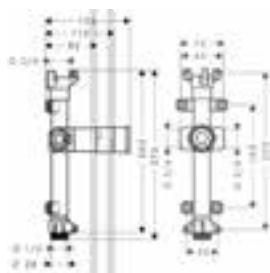

finish

code no.

Basic set for flood spout
240/120 for concealed
installation

- / in a joined installation it serves as a waterconducting unit and allows dimensionally accurate positioning
- / connection dimension: DN20

Required parts:

- / Flood spout 240/120 for concealed installation

Chrome
Special Finishes*

10942000
10942XXX