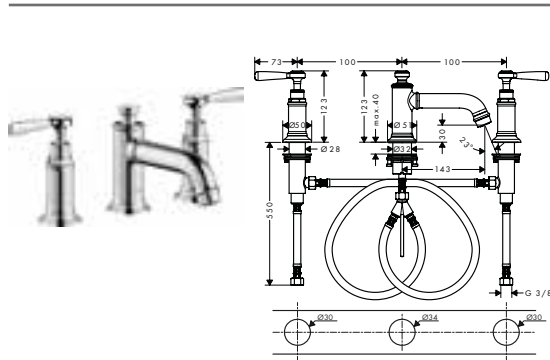

finish

code no.

3-hole basin mixer 30 with lever handles and pop-up waste set

- / consists of: 3-hole basin mixer, waste set
- / ComfortZone 30
- / projection 143 mm
- / normal spray
- / flow rate at 3 bar: 5 l/min
- / ceramic valves hot/ cold 90°
- / suitable for continuous flow water heaters
- / pop-up waste set G 1 1/4
- / connection type: G 3/8 connections
- / connection dimension: DN15

Chrome
Brushed Nickel
Special Finishes*

16535000
16535820
16535XXX

Optional parts:

- / Hose extension set for 3-hole basin mixer

38959000