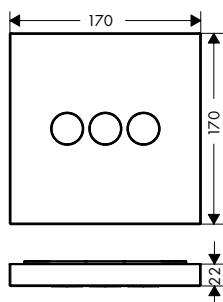

Valve for concealed installation
square for 3 functions

- / 3 functions
- / simultaneous use of several outlets
- / maximum flow rate at 3 bar: 30 l/min
- / connection type: basic set
- / Thermostat is delivered with buttons Rain large, Waterfall, hand shower

Required parts:

- / Basic set iBox universal

Optional parts:

- / Thermostat HighFlow for concealed installation square
- / Thermostat HighFlow for concealed installation square for 1 function and additional outlet
- / Extension 25 mm for basic set iBox universal
- / Fastening rail set for iBox universal

Chrome 36717000
Special Finishes* 36717XXX

01700180

Chrome 36718000
Special Finishes* 36718XXX
Chrome 36716000
Special Finishes* 36716XXX

13587000

93171000