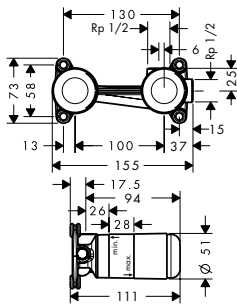

Optional parts:

- / Extension set 25 mm for single lever basin mixer wall-mounted

13586000

Basic set for single lever basin mixer for concealed installation wall-mounted

13623180

- / variable positioning of the mixer system, can be left or right of the spout
- / connection dimension: DN15

Optional parts:

- / Extension set 25 mm for single lever basin mixer wall-mounted

13586000