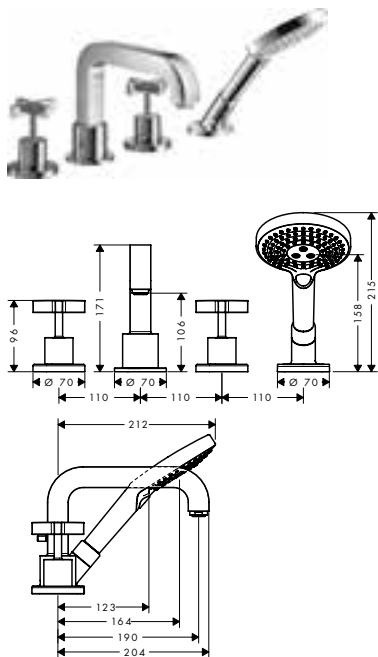

finish code no.

4-hole rim mounted bath mixer with cross handles and escutcheons

Chrome
Special Finishes*

39445000
39445XXX

- / consists of: 4-hole rim mounted bath mixer, hand shower, shower hose, shower holder
- / projection 190 mm
- / connection type: basic set
- / spray type mixer: normal spray
- / spray type hand shower: Rain, RainAir, WhirlAir
- / maximum pull-out length of hand shower: 1.10 m
- / ceramic valves hot/ cold 180°
- / min. operating pressure: 1 bar
- / max. operating pressure: 10 bar
- / diverter with automatic resetting
- / non-return valve
- / connection dimension: DN15

Consisting of:

- / Hand shower 120 3jet (# 26050000)

Required parts:

- / Basic set for 4-hole rim mounted bath mixer

15480180

Optional parts:

- / Secuflex insert extension

98806000