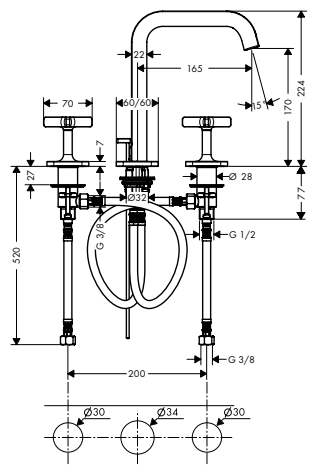

3-hole basin mixer 170
with escutcheons and pop-up
waste set

- / consists of: 3-hole basin mixer, waste set
- / ComfortZone 170
- / projection 165 mm
- / normal spray
- / flow rate at 3 bar: 5 l/min
- / ceramic valves hot/ cold 180°
- / suitable for continuous flow water heaters
- / pop-up waste set G 1 1/4
- / connection type: G 3/8 connections
- / connection dimension: DN15

Optional parts:

- / Hose extension set for 3-hole basin mixer

finish

Chrome
Special Finishes*

code no.

36108000
36108XXX

38959000