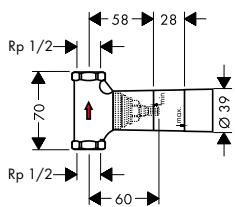

Optional parts:

- | | |
|---|----------|
| / Extension set 25 mm for shut-off/ diverter valve Trio-/ Quattro | 92990000 |
|---|----------|

finish

code no.

Basic set 52 l/min for shut-off valve for concealed installation spindle