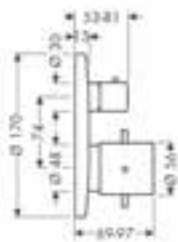

Thermostat for concealed installation with shut-off valve

- / 1 function
- / flow rate at 3 bar: 26 l/ min
- / thermostat cartridge, ceramic valves 90°
- / min. operating pressure: 1 bar
- / max. operating pressure: 10 bar
- / safety lock at 38° C
- / temperature limitation adjustable
- / non-return valve
- / with silencer
- / connection type: basic set

Chrome	10700000
Special Finishes*	10700XXX

Required parts:

- / Basic set iBox universal

01700180

Optional parts:

- / Extension element round 2-hole arrow

Chrome	14963000
Brushed Nickel	14963820
Special Finishes*	14963XXX

- / Extension 25 mm for basic set iBox universal

13587000

- / Fastening rail set for iBox universal

93171000