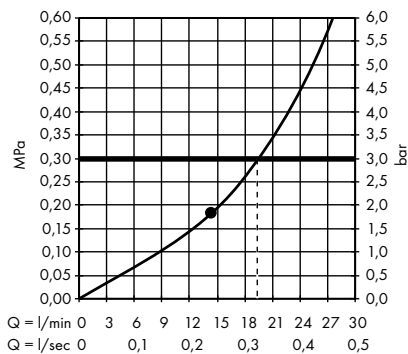

/ Overhead shower 250 1jet with ceiling connection
35286000