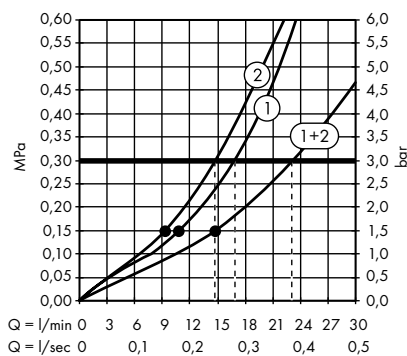

/ Overhead shower 300/300 2jet ceiling
35321000