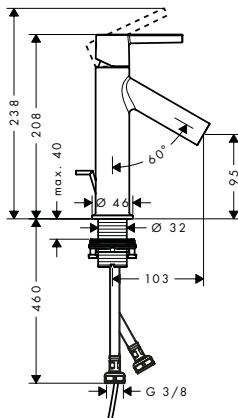

Single lever basin mixer 100
with lever handle and pop-up
waste set

- / consists of: single lever basin mixer, waste set
- / ComfortZone 100
- / projection 103 mm
- / normal spray
- / flow rate at 3 bar: 5 l/ min
- / ceramic cartridge
- / temperature limitation adjustable
- / suitable for continuous flow water heaters
- / pop-up waste set G 1/4
- / connection type: G 3/8 connections
- / connection dimension: DN15

Chrome
Special Finishes*

10001000
10001XXX

Alternative products:

- / Single lever basin mixer 100 with lever handle and waste set

Chrome
Special Finishes*

10003000
10003XXX

This product is available in the special finish
Brushed Red Gold only via AXOR Signature
inquiry.