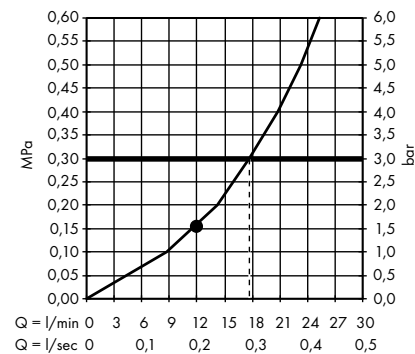

/ Overhead shower 250 1jet ceiling
35287000