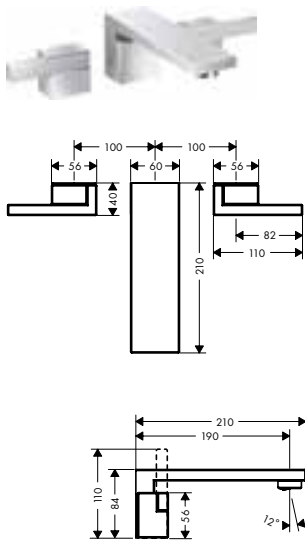

finish

code no.

3-hole basin mixer for concealed installation wall-mounted with spout 190 mm and push-open waste set

- / consists of: 3-hole basin mixer, waste set
- / projection 190 mm
- / normal spray
- / flow rate at 3 bar: 4.6 l/min
- / ceramic valves hot/ cold 90°
- / suitable for continuous flow water heaters
- / push-open waste set G 1¼
- / material waste set: metal
- / connection type: basic set
- / connection dimension: DN15

Chrome
Special Finishes*

46060000
46060XXX

This product is not available in brushed special finishes.

Alternative products:

- / 3-hole basin mixer for concealed installation wall-mounted with spout 190 mm and push-open waste set - diamond cut

Chrome
Special Finishes*

46061000
46061XXX

This product is not available in brushed special finishes.

Required parts:

- / Basic set for 3-hole basin mixer for concealed installation wall-mounted

10303180

Optional parts:

- / Seal
- / Extension set 25 mm for basic set for 3-hole basin mixer wall-mounted

96383000
96259000