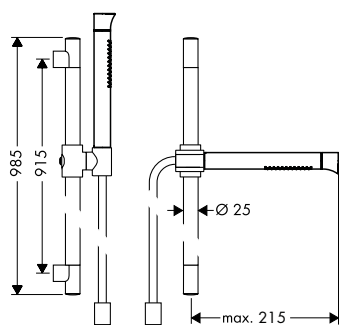

Shower sets

Shower set 0.90 m with baton hand shower 2jet

- / consists of: baton hand shower, shower bar, shower hose, slider
- / shower head size: 70 mm
- / spray type: Rain, Soft spray
- / spray type adjustment by turning spray disc
- / pivot connector prevent hose from tangling
- / nuts shower hose: shower hose with cylindrical nut on both ends
- / maximum flow rate at 3 bar: 16 l/min
- / wall supports of plastic

Chrome 12231000
Special Finishes* 12231XXX

Consisting of:

- / Baton hand shower 2jet (# 12680000)
- / Metal effect shower hose 1.60 m (# 28286000)

Optional parts:

- / Wall bar spacer for Unica wall bar D Chrome 96186000

Thermostatic mixers

For matching thermostatic mixers, refer to the AXOR Showers chapter.

Showers

For matching shower products, refer to the AXOR Showers chapter.