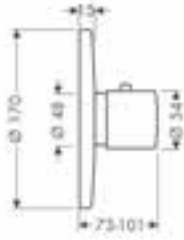

**Thermostat HighFlow
for concealed installation**

- / maximum flow rate at 3 bar: 59 l/min
- / thermostat cartridge
- / min. operating pressure: 1 bar
- / max. operating pressure: 10 bar
- / safety lock at 40° C
- / temperature limitation adjustable
- / with silencer
- / connection type: basic set

Alternative products:

- / Thermostat for concealed installation

This product is not available in the special finishes Polished and Brushed Bronze.

Required parts:

- / Basic set iBox universal

Optional parts:

- / Extension element round 1-hole
- / Extension 2.5 mm for basic set iBox universal
- / Fastening rail set for iBox universal

finish	code no.
Chrome	38715000
Special Finishes*	38715XXX

Chrome	38375000
Special Finishes*	38375XXX

01700180

Chrome	14960000
Brushed Nickel	14960820
Special Finishes*	14960XXX
	13587000

93171000