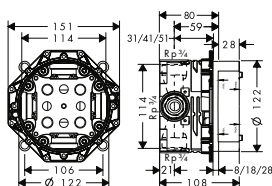

finish

code no.

Basic set iBox universal

01700180

- / suitable for all shower, bath tub and thermostat finish sets for concealed installation
- / connection thread
- / Rp 3/4
- / rotationally-symmetric installation
- / sound-decoupled installation
- / connection dimension: DN20

Optional parts:

- / Extension 25 mm for basic set iBox universal
- / Fastening rail set for iBox universal

13587000

93171000

3-hole rim mounted bath mixer

Chrome

46430000

Special Finishes*

46430XXX

- / consists of: 3-hole rim mounted single lever bath mixer, baton hand shower, shower holder

- / projection 210 mm
- / connection type: basic set
- / spray type mixer: normal spray
- / spray type hand shower: Rain, Mono
- / maximum pull-out length of hand shower: 1.45 m
- / sBox for quiet, smooth and protected hose guidance
- / flow rate at 3 bar: 20.2 l/min
- / flow rate for bath spout at 3 bar: 20.2 l/min
- / flow rate of hand shower at 3 bar: 9.5 l/min
- / ceramic cartridge
- / min. operating pressure: 1 bar
- / max. operating pressure: 10 bar
- / temperature limitation adjustable
- / non-return valve
- / suitable for continuous flow water heaters
- / connection dimension: DN15