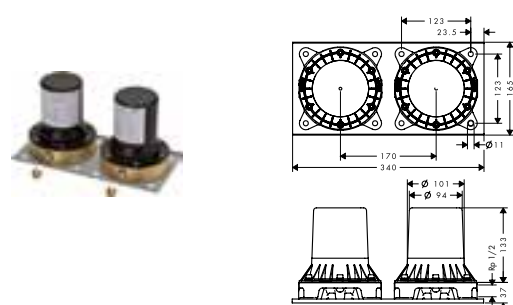

Basic set for 2-handle bath mixer floor-standing

- / two seals necessary
- / for mounting on unfinished floor
- / connection dimension: DN15

1. Optional parts:
2. / Sealing foil for basic set bath mixer floor-standing 96441000

16549180