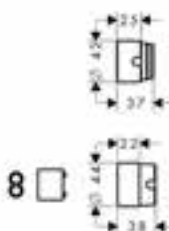

Extension set 25 mm for single lever basin mixer wall-mounted

13586000

- / extension length: 25 mm