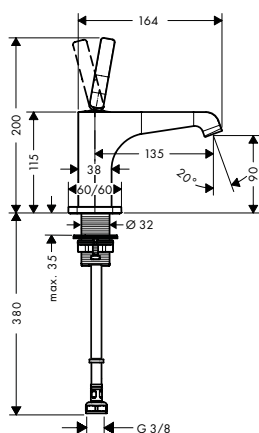

Pillar tap 90 with pin handle
without waste set

- / ComfortZone 90
- / projection 135 mm
- / laminar spray
- / flow rate at 3 bar: 5 l/min
- / joystick ceramic cartridge
- / for cold water connection
- / non-closing waste set
- / connection type: G 3/8 connection hose
- / connection dimension: DN15

Chrome
Special Finishes*

36105000
36105XXX