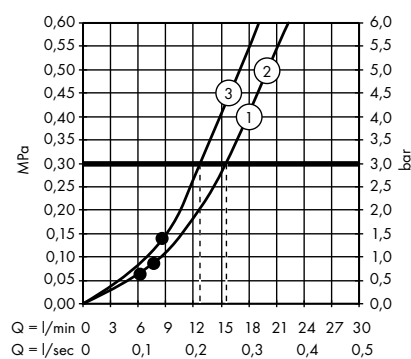

1. RainAir
2. Rain
3. WhirlAir