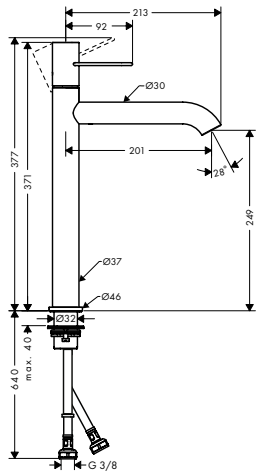

Single lever basin mixer 250
with loop handle for wash bowls
and waste set

- / consists of: single lever basin mixer, waste set
- / ComfortZone 250
- / projection 201 mm
- / normal spray
- / flow rate at 3 bar: 5 l/min
- / ceramic cartridge
- / temperature limitation adjustable
- / suitable for continuous flow water heaters
- / non-closing waste set
- / connection type: G 3/8 connections
- / connection dimension: DN15

finish

code no.

Chrome 38034000
Brushed Nickel 38034820
Special Finishes* 38034XXX