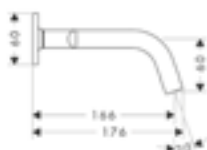

3-hole basin mixer for concealed installation wall-mounted with spout 166 mm, lever handles and escutcheons

Chrome
Special Finishes*

34313000
34313XXX

- / consists of: 3-hole basin mixer for concealed installation wall-mounted, waste set
- / projection 166 mm
- / normal spray
- / flow rate at 3 bar: 5 l/min
- / ceramic valves hot/ cold 90°
- / suitable for continuous flow water heaters
- / non-closing waste set
- / connection type: basic set
- / connection dimension: DN15

Alternative sizes:
/ 3-hole basin mixer for concealed installation wall-mounted with spout 226 mm, lever handles and escutcheons

Chrome
Special Finishes*

34315000
34315XXX

Required parts:
/ Basic set for 3-hole basin mixer for concealed installation wall-mounted

10303180

Optional parts:
/ Seal
/ Extension set 25 mm for basic set for 3-hole basin mixer wall-mounted

96383000
96259000