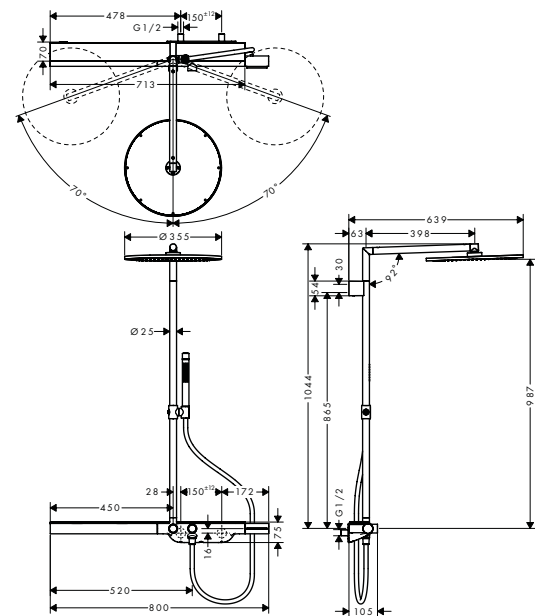

- / consists of: overhead shower, baton hand shower, shower thermostat, shower hose, shower holder
- / overhead shower AXOR overhead shower 350 1jet
- / shower head size: 350 mm
- / spray type: PowderRain
- / 90° position adjustable slider, pivots left and right, up and down
- / shelf made of safety glass
- / shelf finish: chrome
- / shower arm length: 400 mm
- / swivel shower arm
- / flow rate PowderRain spray (at 0.3 bar): 22 l/min
- / thermostat AXOR thermostatic mixer 800
- / safety lock at 40° C
- / adjustable hot water limitation
- / convenient diversion via Select button
- / simultaneous utilization by 2 outlets
- / installation type: exposed installation
- / connection dimension DN15
- / connection thread G 1/2
- / centre distance 150 ± 12 mm

Consisting of:

- / Shower hose 1.60 m with volume control (# 28128XXX)
- / Baton hand shower 2jet (# 28532000)