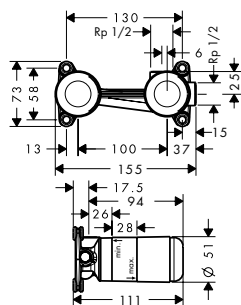

finish

code no.

Basic set for single lever basin mixer for concealed installation wall-mounted

13623180

- / variable positioning of the mixer system, can be left or right of the spout
- / connection dimension: DN15

Optional parts:

- / Extension set 25 mm for single lever basin mixer wall-mounted

13586000

AXOR Montreux

Single lever kitchen mixer 260 with swivel spout

Chrome

16580000

Stainless Steel Finish

16580800

Special Finishes*

16580XXX

- / ComfortZone 260
- / swivel range adjustable in 3 steps 110°, 150° or 360°
- / laminar spray
- / connection dimension: DN15
- / maximum flow rate at 3 bar: 12 l/min
- / ceramic cartridge
- / connection type: G 3/8 connections
- / suitable for continuous flow water heaters