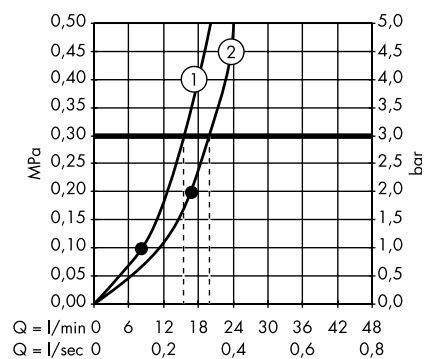

1. Hand shower
2. Bath spout