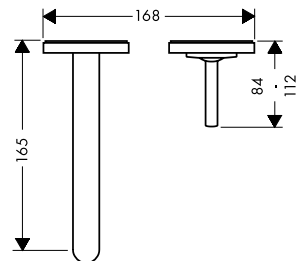

Alternative sizes:

/ Single lever basin mixer for concealed installation wall-mounted with spout 225 mm and escutcheons	Chrome	38116000
	Brushed Nickel	38116820
	Special Finishes*	38116XXX

Alternative products:

/ Single lever basin mixer for concealed installation wall-mounted with spout 225 mm and plate	Chrome	38115000
	Brushed Nickel	38115820
	Special Finishes*	38115XXX
/ Single lever basin mixer for concealed installation wall-mounted with spout 165 mm and plate	Chrome	38112000
	Brushed Nickel	38112820
	Special Finishes*	38112XXX