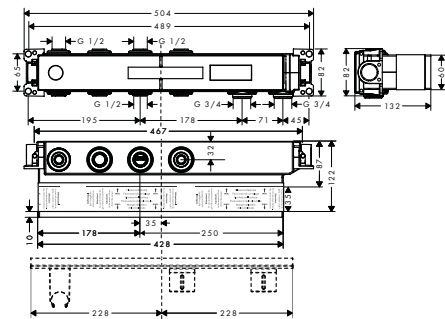

Basic set for thermostatic module
Select for 2 functions

- / 2 functions
- / connection thread
- / Rp 3/4
- / installation depth: 87 - 122 mm
- / horizontal installation
- / sound-decoupled installation
- / connection dimension: DN15/DN20

18310180