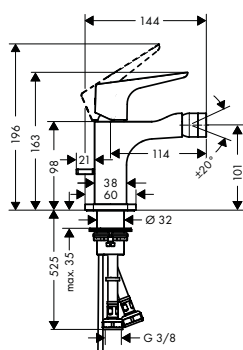

Single lever bidet mixer with lever handle and pop-up waste set

- / consists of: single lever bidet mixer, waste set
- / projection 114 mm
- / aerator with ball pivot
- / normal spray
- / flow rate at 3 bar: 7.2 l/min
- / ceramic cartridge
- / temperature limitation adjustable
- / suitable for continuous flow water heaters
- / pop-up waste set G 1¼
- / connection dimension: DN15

Chrome
Special Finishes*

36121000
36121XXX