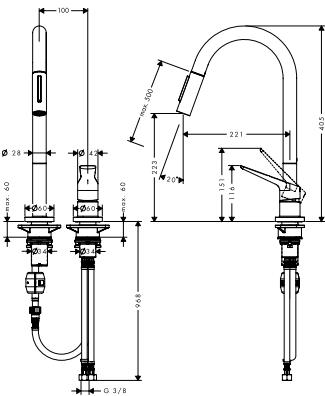

2-hole single lever kitchen mixer
220 with pull-out spray

- / ComfortZone 220
- / swivel range adjustable in 2 steps to 110° or 150°
- / normal and spray jet
- / lockable shower spray, spray returns through pressing spray diverter
- / MagFit magnetic shower support
- / quick connect hose
- / connection dimension: DN15
- / maximum flow rate at 3 bar: 9.5 l/min
- / ceramic cartridge
- / connection type: G 3/8 connections
- / integrated non-return valve
- / suitable for continuous flow water heaters

Alternative products:

- / 2-hole single lever kitchen mixer 220 with pull-out spray Eco

Chrome	34822000
Stainless Steel Finish	34822800
Special Finishes*	34822XXX