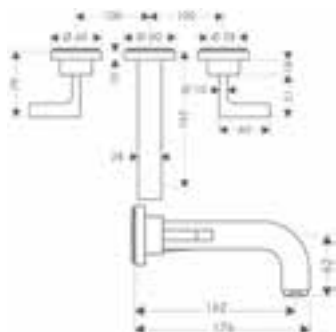

finish

code no.

3-hole basin mixer for concealed installation wall-mounted with spout 162 mm, lever handles and escutcheons

Chrome
Special Finishes*

39315000
39315XXX

- / consists of: 3-hole basin mixer for concealed installation wall-mounted, waste set
- / projection 162 mm
- / normal spray
- / flow rate at 3 bar: 5 l/min
- / ceramic valves hot/ cold 90°
- / suitable for continuous flow water heaters
- / non-closing waste set
- / connection type: basic set
- / connection dimension: DN15

Alternative sizes:

- / 3-hole basin mixer for concealed installation wall-mounted with spout 222 mm, lever handles and escutcheons

Chrome
Special Finishes*

39147000
39147XXX

Required parts:

- / Basic set for 3-hole basin mixer for concealed installation wall-mounted

10303180

Optional parts:

- / Seal
- / Extension set 25 mm for basic set for 3-hole basin mixer wall-mounted

96383000
96259000