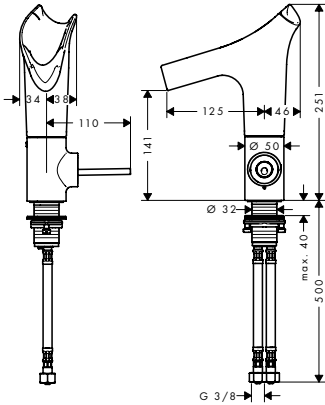

Chrome 12123000
Polished Gold Optic 12123990
Special Finishes* 12123XXX

- / consists of: single lever basin mixer, waste set
- / ComfortZone 140
- / projection 125 mm
- / swivel range adjustable in 3 steps 95°, 120° or 360°
- / laminar spray
- / EasyClick connection between body and spout with SafetyStop-function
- / Spout is dishwasher safe
- / material spout: crystal glass
- / flow rate at 3 bar: 4 l/min
- / joystick ceramic cartridge
- / non-closing waste set
- / connection type: G 3/8 connections
- / connection dimension: DN15
- / handle can be positioned on the right or left
- / handle position on the side: bottom-side at the base body (not suitable for wash bowls)