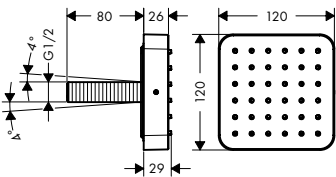

Showers

finish

code no.