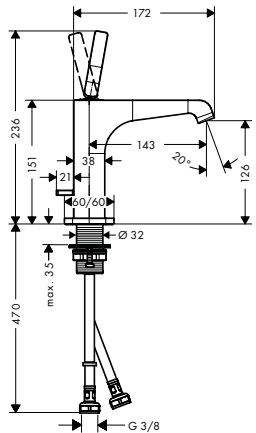

Single lever basin mixer 130
with pin handle and pop-up
waste set

- / consists of: single lever basin mixer, waste set
- / ComfortZone 130
- / projection 143 mm
- / laminar spray
- / flow rate at 3 bar: 5 l/min
- / joystick ceramic cartridge
- / suitable for continuous flow water heaters
- / pop-up waste set G 1 1/4
- / connection type: G 3/8 connections
- / connection dimension: DN15

Chrome
Special Finishes*

36100000
36100XXX

Alternative products:

- / Single lever basin mixer 130 with pin handle and waste set

Chrome
Special Finishes*

36101000
36101XXX