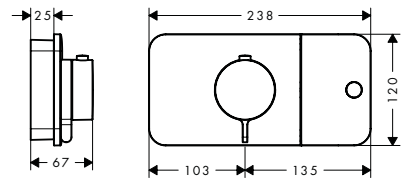

One

finish

code no.

Thermostatic module
for concealed installation
for 1 function

Chrome
Special Finishes*

45711000
45711XXX

- / Eco-Function: flow rate regulation via lever handle
- / depending on volume flow and installation situation approx. 50% flow rate reduction
- / 1 function and 1 additional outlet
- / comfortable turning on / off of consumers with large Select-paddle
- / maximum flow rate at 3 bar: 24 l/ min
- / flow rate per outlet: 24 l/ min
- / thermostat cartridge, Select valve, ceramic valves 90°
- / min. operating pressure: 1 bar
- / safety lock at 40° C
- / temperature limitation adjustable
- / the thermostat offers the possibility for thermal disinfection
- / non-return valve
- / connection type: basic set
- / Thermostat is delivered with button hand shower

Required parts:

- / Basic set for thermostatic module for concealed installation

45710180