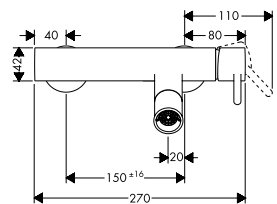

Bath

Single lever bath mixer
for exposed installation with pin
handle

- / projection 200 mm
- / connection type: s-shaped connections
- / centre distance: 150 ± 16 mm
- / spray type mixer: normal spray
- / flow rate at 3 bar: 22 l/min
- / ceramic cartridge
- / min. operating pressure: 1 bar
- / max. operating pressure: 10 bar
- / temperature limitation adjustable
- / diverter with automatic resetting
- / non-return valve
- / with silencer
- / suitable for continuous flow water heaters
- / connection dimension: DN15

finish

Chrome
Special Finishes*

code no.

10411000
10411XXX