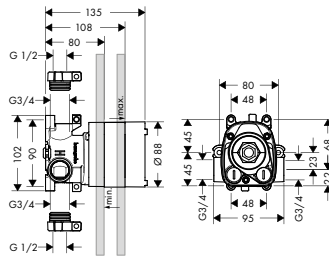

finish

code no.

Basic set for thermostatic module 120/120 for concealed installation

10754180

- / flow rate at free through-flow: 59 l/min
- / horizontal or vertical installation
- / sound-decoupled installation
- / in a joined installation it serves as a waterconducting unit and allows dimensionally accurate positioning
- / connection dimension: DN20

Optional parts:

/ Thermostat HighFlow 120/120 for concealed installation	Chrome	12712000
	Special Finishes*	12712XXX
/ Thermostatic module 120/120 for concealed installation square	Chrome	10755000
	Special Finishes*	10755XXX
/ Thermostat 120/120 for concealed installation	Chrome	36702000
	Special Finishes*	36702XXX