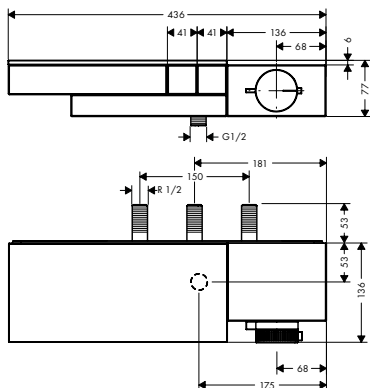

Thermostatic mixers/ valves/ diverters

finish

code no.

Thermostat for exposed/
concealed installation
for 2 functions

- / depending on volume flow and installation situation approx. 50% flow rate reduction
- / 2 functions
- / simultaneous use of several outlets
- / Select push-button on/off control for 2 outlets
- / maximum flow rate at 3 bar: 24.4 l/min
- / thermostat cartridge
- / min. operating pressure: 1 bar
- / max. operating pressure: 10 bar
- / safety lock at 40° C
- / temperature limitation adjustable
- / non-return valve
- / shelf made of safety glass
- / shelf finish: frosted grey glass
- / connection type: basic set
- / connection dimension: DN15
- / Thermostat is delivered with buttons hand shower and Rain large

Chrome
Special Finishes*

46240000
46240XXX

This product is not available in brushed special finishes.

Alternative products:

- / Thermostat for exposed/ concealed installation for 2 functions - diamond cut

Chrome
Special Finishes*

46241000
46241XXX

This product is not available in brushed special finishes.