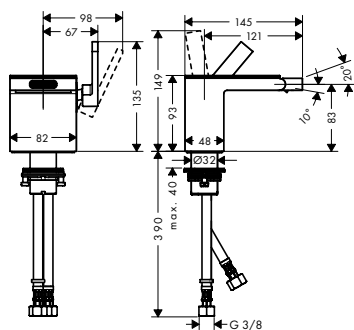

Chrome/ Mirror Glass 47210000
 Chrome/Black Glass 47210600

- / consists of: single lever bidet mixer, plate, waste set
- / projection 121 mm
- / plate of glass made of safety glass
- / aerator with ball pivot
- / normal spray
- / flow rate at 3 bar: 5 l/min
- / ceramic cartridge
- / temperature limitation adjustable
- / isolated water conduction
- / suitable for continuous flow water heaters
- / push-open waste set G 1 1/4
- / connection dimension: DN15