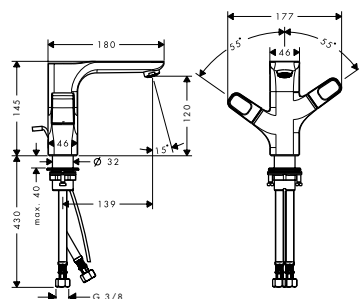

This product is not available in the special finishes Polished and Brushed Black Chrome.

Chrome 11035000
Special Finishes* 11035XXX

finish code no.

2-handle basin mixer 120 with pop-up waste set

- / consists of: 2-handle basin mixer, waste set
- / ComfortZone 120
- / projection 139 mm
- / normal spray
- / flow rate at 3 bar: 5 l/ min
- / ceramic valves hot/ cold 90°
- / suitable for continuous flow water heaters
- / pop-up waste set G 1 1/4
- / connection type: G 3/8 connections
- / connection dimension: DN15