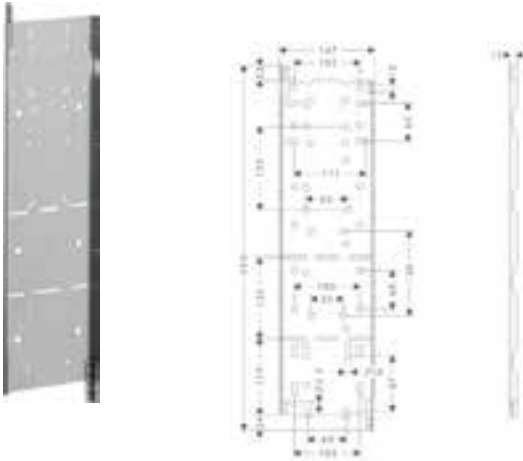

Installation plate

10973180

- / installation and distance template for easy installation of basic set for lighting and speaker module
- / installation plate can be extended by a second plate

ShowerSelect Soft