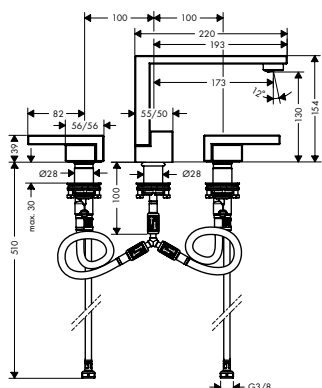

3-hole basin mixer 130 with push-open waste set

- / consists of: 3-hole basin mixer, waste set
- / ComfortZone 130
- / projection 173 mm
- / normal spray
- / flow rate at 3 bar: 4.6 l/ min
- / ceramic valves hot/ cold 90°
- / suitable for continuous flow water heaters
- / push-open waste set G 1 1/4
- / material waste set: metal
- / connection type: G 3/8 connections
- / connection dimension: DN15

This product is not available in brushed special finishes.

1. Alternative products:
2. / 3-hole basin mixer 130 with push-open waste set - diamond cut

This product is not available in brushed special finishes.

1. Optional parts:
2. / Hose extension set for 3-hole basin mixer

Chrome
Special Finishes*

46050000
46050XXX

Chrome
Special Finishes*

46051000
46051XXX

38959000