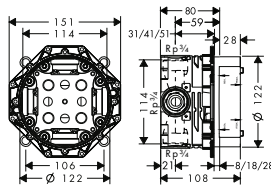

Basic set iBox universal

- / suitable for all shower, bath tub and thermostat finish sets for concealed installation
- / connection thread
- / Rp 3/4
- / rotationally-symmetric installation
- / sound-decoupled installation
- / connection dimension: DN20

Optional parts:

- / Extension 25 mm for basic set iBox universal
- / Fastening rail set for iBox universal

01700180

13587000

93171000