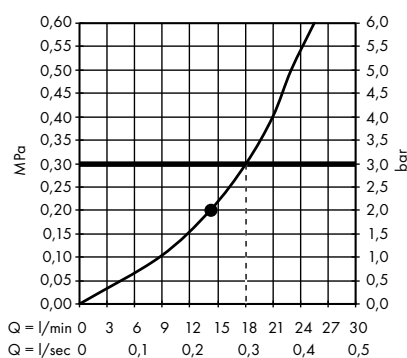

/ Overhead shower 300 1jet ceiling
35302000