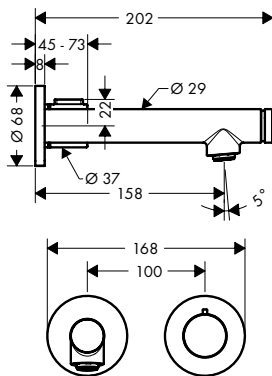

Pillar tap Select 80 without waste set

- / ComfortZone 80
- / projection 109 mm
- / normal spray
- / flow rate at 3 bar: 5 l/min
- / Select valve
- / for cold water connection
- / connection type: G 3/8 connection hose
- / connection dimension: DN15

Chrome 45130000
Brushed Nickel 45130820
Special Finishes* 45130XXX