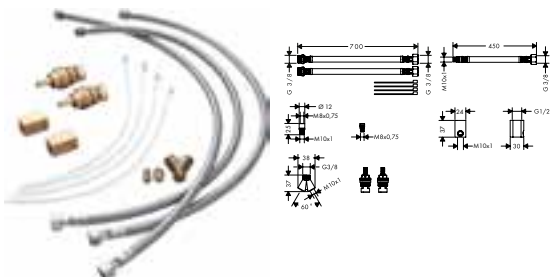

38959000

- / length of hoses 700 mm
- / for free positioning of spout and handles

Single lever basin mixer floor-standing with push-open waste set

- / consists of: single lever basin mixer, plate, waste set
- / projection 196 mm
- / plate of glass made of safety glass
- / spray type: PowderRain
- / flow rate at 3 bar: 5 l/min
- / ceramic cartridge
- / temperature limitation adjustable
- / with isolated water conduction
- / suitable for continuous flow water heaters
- / push-open waste set G 1¼
- / connection type: basic set
- / connection dimension: DN15