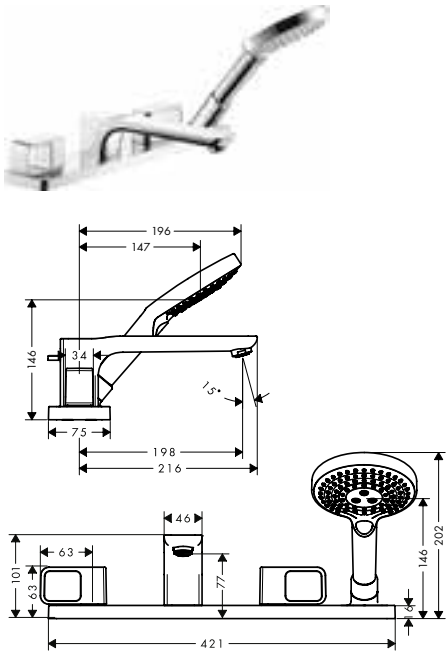

finish

code no.

4-hole tile mounted bath mixer

Chrome
Special Finishes*

11445000
11445XXX

- / consists of: 4-hole tile mounted bath mixer, hand shower, shower hose, shower holder
- / projection 198 mm
- / connection type: basic set
- / spray type mixer: normal spray
- / spray type hand shower: Rain, RainAir, WhirlAir
- / maximum pull-out length of hand shower: 1.10 m
- / flow rate at 3 bar: 22 l/min
- / ceramic valves hot/ cold 90°
- / min. operating pressure: 1 bar
- / max. operating pressure: 10 bar
- / diverter with automatic resetting
- / non-return valve
- / connection dimension: DN15

This product is not available in the special finishes Polished and Brushed Black Chrome.

Consisting of:
/ Hand shower 120 3jet (# 26050000)

Required parts:
/ Basic set for 4-hole tile mounted bath mixer

15481180

Basic set for 4-hole tile mounted bath mixer

15481180

- / maximum pull-out length of hand shower: 1.10 m
- / connection dimension: DN15

Optional parts:
/ Secuflex insert extension

98806000

Bath tub 1,800/600

White

11440000

- / free-standing bath tub
- / filling level: approx. 340 mm
- / filling capacity: approx. 180 l (1 person 70 kg)
- / weight with water (1 person 70 kg): approx. 440 kg
- / weight without water: 187 kg
- / material: mineral cast with gelcoat
- / CE
- / TÜV certified