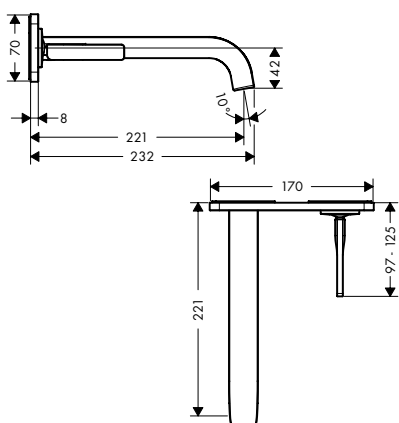

Single lever basin mixer
for concealed installation
wall-mounted with pin handle,
spout 221 mm and plate

- / consists of: single lever basin mixer for concealed installation wall-mounted, waste set
- / projection 221 mm
- / laminar spray
- / flow rate at 3 bar: 5 l/min
- / joystick ceramic cartridge
- / suitable for continuous flow water heaters
- / non-closing waste set
- / connection type: basic set
- / handle can be positioned on the right or left, depends on the basic set installation

Chrome
Special Finishes*

36114000
36114XXX

Required parts:

- / Basic set for single lever basin mixer for concealed installation wall-mounted

13623180

Optional parts:

- / Extension set 25 mm for single lever basin mixer wall-mounted

13586000