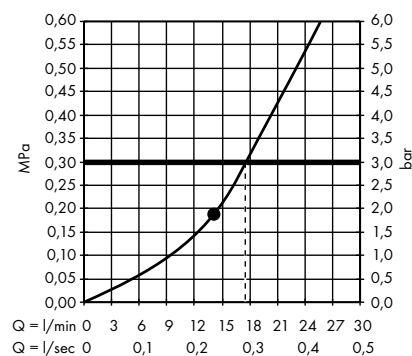

/ Overhead shower 300 1jet with shower arm
35300000