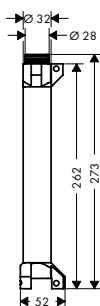

Basic set/ waterconducting unit for shelf 240/120 for concealed installation

40878180

- / in a joined installation it serves as a waterconducting unit, allows dimensionally accurate positioning. In combination with: # 40873000