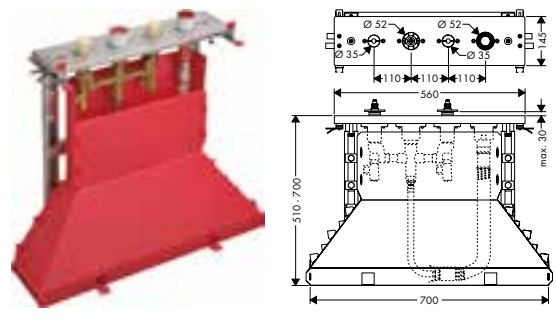

Basic set for 4-hole tile mounted bath mixer

- / maximum pull-out length of hand shower: 1.10 m
- / connection dimension: DN15

Optional parts:
/ Secuflex insert extension

15481180

98806000