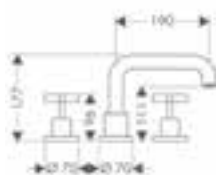

3-hole rim mounted bath mixer with cross handles

Chrome 39436000
Special Finishes* 39436XXX

- / projection 190 mm
- / connection type: basic set
- / spray type mixer: normal spray
- / ceramic valves hot/ cold 180°
- / min. operating pressure: 1 bar
- / max. operating pressure: 10 bar
- / connection dimension: DN15

Required parts:

- / Basic set for 3-hole rim mounted bath mixer

15484180