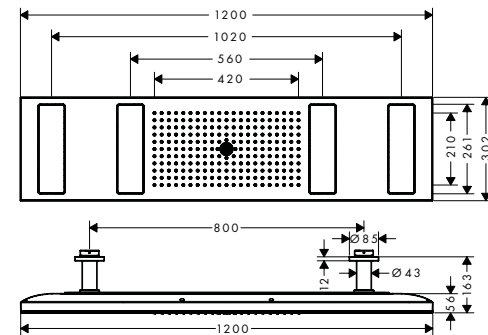

ShowerHeaven 1200/300 4jet with lighting 2700 K

finish

code no.

Chrome 10628000
Special Finishes* 10628XXX

- / spray type: Rain, Mono, PowderRain
- / shower head size: 1200 x 300 mm
- / maximum flow rate at 3 bar: 30 l/min
- / flow rate Rain spray (at 3 bar): 16 l/min
- / flow rate Mono spray (at 3 bar): 15 l/min
- / flow rate PowderRain spray outer (at 0,3 MPa): 12 l/min
- / flow rate PowderRain spray inner (at 0.3 MPa): 12 l/min
- / can be activated individually or in combination
- / Select button on thermostat
- / material spray disc: metal
- / overhead shower removable for cleaning
- / extendable flaps can be opened manually
- / brass ceiling connector
- / ceiling connection length: 100 mm
- / installation: ceiling, extendable claps can be pre-set to the user size
- / connection dimension: DN15
- / with integrated lighting
- / illuminant: LED
- / power supply: 24 V
- / transformer power supply, 24 V, 60 W, EuP II
- / input voltage: 100 - 240 V AC / 50 / 60 Hz
- / output voltage: 24 V - DC
- / colour temperature: 2700 K
- / not suitable for continuous flow water heaters

This product is not available in the special finishes Polished and Brushed Black Chrome.

Alternative products:

/ ShowerHeaven 1200/300 4jet without lighting Chrome 10637000
Special Finishes* 10637XXX

This product is not available in the special finishes Polished and Brushed Black Chrome.

/ ShowerHeaven 1200/300 4jet with lighting 3500 K Chrome 10629000
Special Finishes* 10629XXX

This product is not available in the special finishes Polished and Brushed Black Chrome.

Required parts:

/ Basic set for ShowerHeaven 1200/300 4jet 10922180

Optional parts:

/ Extension set 230 mm for ceiling connector ShowerHeaven 1200/300 4jet Chrome 13603000
Special Finishes* 13603XXX

/ Thermostatic module Select 670/90 for concealed installation for 5 functions Chrome 18358000
Special Finishes* 18358XXX