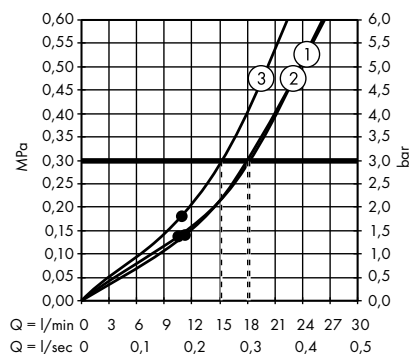

1. Mono
2. Rain
3. RainStream

/ Overhead shower 460/300 3jet with ceiling
connection
35281000