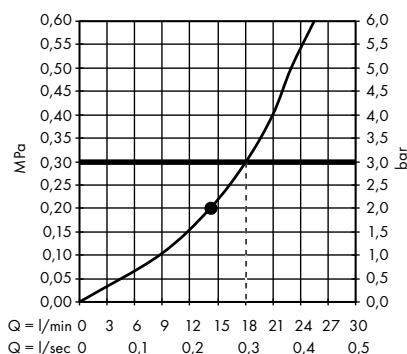

/ Overhead shower 240/240 1jet ceiling
10924000