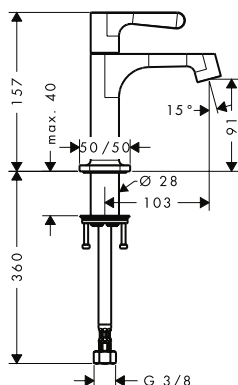

Pillar tap 90 without waste set

- / ComfortZone 90
- / projection 103 mm
- / normal spray
- / flow rate at 3 bar: 5 l/min
- / ceramic valves 90°
- / for cold water connection
- / connection type: G 3/8 connections
- / connection dimension: DN15

Chrome
Special Finishes*

34130000
34130XXX