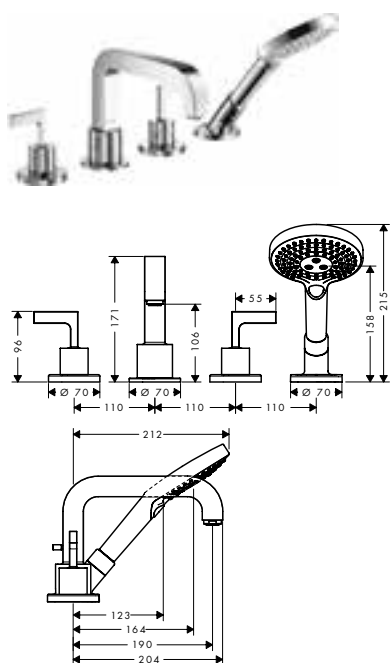

4-hole rim mounted bath mixer with lever handles and escutcheons

Chrome
Special Finishes*

39446000
39446XXX

- / consists of: 4-hole rim mounted bath mixer, hand shower, shower hose
- / projection 190 mm
- / connection type: basic set
- / spray type mixer: normal spray
- / spray type hand shower: Rain, RainAir, WhirlAir
- / maximum pull-out length of hand shower: 1.10 m
- / ceramic valves hot/ cold 90°
- / min. operating pressure: 1 bar
- / max. operating pressure: 10 bar
- / diverter with automatic resetting
- / non-return valve
- / connection dimension: DN15

Consisting of:

- / Hand shower 120 3jet (# 26050000)

Required parts:

- / Basic set for 4-hole rim mounted bath mixer

15480180

Optional parts:

- / Secuflex insert extension

98806000