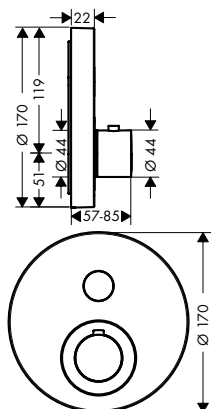

finish code no.

Thermostat for concealed installation round for 1 function

- / 1 function
- / Select push-button on/off control for 1 outlet
- / maximum flow rate at 3 bar: 26 l/min
- / thermostat cartridge
- / safety lock at 40° C
- / temperature limitation adjustable
- / connection type: basic set
- / Thermostat is delivered with button On/Off

Chrome 36722000
Brushed Nickel 36722820
Special Finishes* 36722XXX

1. Required parts:
2. / Basic set iBox universal 01700180
3. ---
4. Optional parts:
5. / Extension 25 mm for basic set iBox universal 13587000
   - / Fastening rail set for iBox universal 93171000