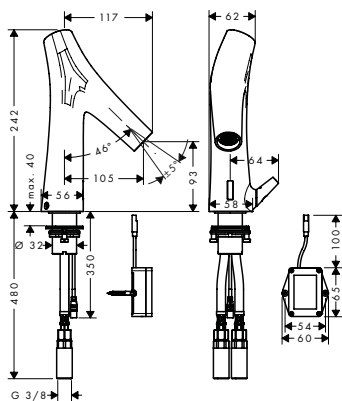

AXOR Starck Organic

finish

code no.

Electronic basin mixer with temperature control battery- operated

- / ComfortZone 90
- / shower spray
- / flow rate at 3 bar: 3.5 l/min
- / temperature adjustable via mixer lever on the side
- / with isolated water conduction
- / not suitable for continuous flow water heaters
- / infrared sensor technology
- / automatic environmental adjustment of infrared sensor
- / adjustable optical range of infrared sensor (2 settings)
- / battery operation 6 V (Lithium battery, lifetime approx. 2 years, battery included in scope of delivery)
- / hygiene rinse activatable (automatic water flow for 10 seconds every 24 hours following the last operation)
- / permanent rinse activatable (single water flow for 180 seconds, suitable for thermal disinfection)
- / manual water stop for washbasin cleaning
- / performance may be impaired if the sensor is obscured by the design of the wash basin, or when the wash basin is oversized and the distance between sensor and the wash basin edge is larger than 75 mm
- / functional restriction due to too large distance
- / connection dimension: DN15
- / dirt filters in the connection hoses

Alternative products:

/ Electronic basin mixer with temperature pre-adjustment battery-operated	Chrome	12172000
	Special Finishes*	12172XXX
/ Electronic basin mixer with temperature control with mains connection 230 V	Chrome	12173000
	Special Finishes*	12173XXX
/ Electronic basin mixer with temperature pre-adjustment with mains connection 230 V	Chrome	12174000
	Special Finishes*	12174XXX

Chrome
Special Finishes*

12171000
12171XXX