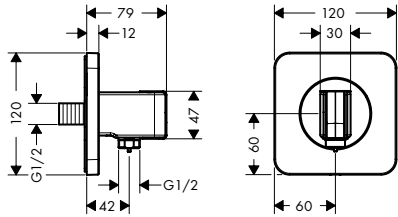

finish code no.