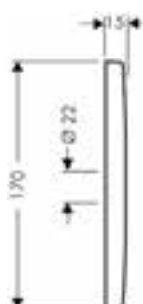

Wall plate square

- / material: metal
- / wall or ceiling mounting

Chrome 27419000
Special Finishes* 27419XXX

Body showers / shower modules