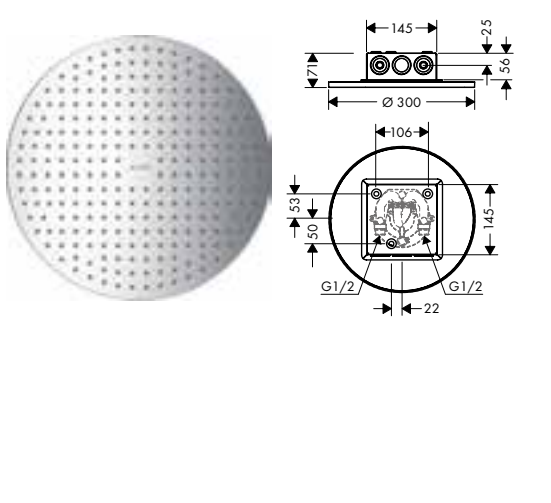

Overhead shower 300 ljet ceiling

Chrome	35302000
Special Finishes*	35302XXX

- / spray type: PowderRain
- / shower head size: 300 mm
- / maximum flow rate at 3 bar: 20 l/min
- / flow rate PowderRain spray (at 0.3 bar): 20 l/min
- / dynamic spray nozzles move out while using
- / material spray disc: metal
- / overhead shower removable for cleaning
- / installation: flush with the ceiling
- / connection thread G 1/2
- / connection dimension: DN15

Required parts:

/ Basic set for overhead shower ceiling	35363180