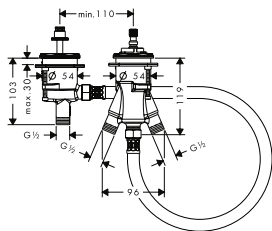

Basic set for 2-hole rim mounted thermostatic bath mixer

15486180

- / suitable for remote spout
- / connection thread: G 1/2
- / connection dimension: DN15

Optional parts:

- / Rim mounted bath set with hand shower Chrome 19418000
  Special Finishes* 19418XXX
- / Finish set square Chrome 28012000
  Special Finishes* 28012XXX
- / Finish set oval Chrome 28022000
  Special Finishes* 28022XXX
- / Rim and tile mounted bath basic set 15490180