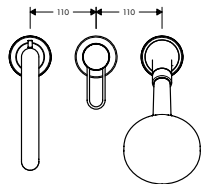

Consisting of:

- / Hand shower 120 3jet (# 26050000)

Optional parts:

- / Secuflex insert extension 98806000

finish

code no.

3-hole rim mounted bath mixer with loop handle

- Chrome
- Brushed Nickel
- Special Finishes*