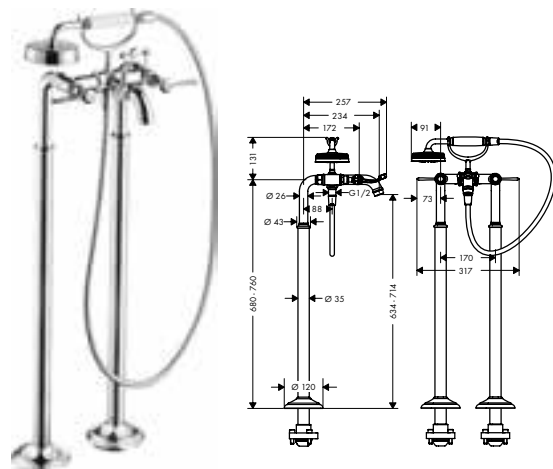

2-handle bath mixer floor-standing with lever handles

- / consists of: 2-handle bath mixer floor standing, hand shower, shower hose, shower holder
- / projection 234 mm
- / connection type: basic set
- / spray type mixer: normal spray
- / spray type hand shower: RainAir
- / flow rate at 3 bar: 22 l/min
- / ceramic valves hot/ cold 90°
- / min. operating pressure: 1 bar
- / max. operating pressure: 10 bar
- / non-return valve
- / suitable for continuous flow water heaters
- / connection dimension: DN15
- / Sealing foil 96441000 is needed twice

1. Consisting of:
2. / Hand shower 100 ljet (# 16320XXX)
   - / Metal shower hose 1.25 m (# 28112XXX)

1. Required parts:
2. / Basic set for 2-handle bath mixer floor-standing 16549180

1. Optional parts:
2. / Sealing foil for basic set bath mixer floor-standing 96441000

finish code no.
Chrome 16553000
Brushed Nickel 16553820
Special Finishes* 16553XXX