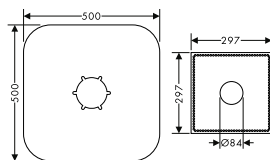

Sealing foil for basic set bath
mixer floor-standing

96441000