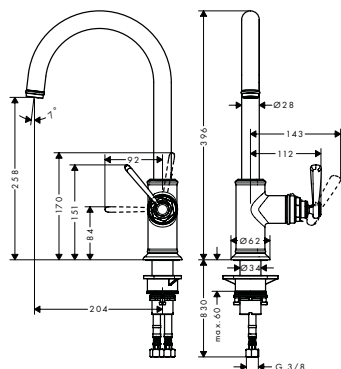

16580800

Special Finishes*

16580XXX

- / ComfortZone 260
- / swivel range adjustable in 3 steps 110°, 150° or 360°
- / laminar spray
- / connection dimension: DN15
- / maximum flow rate at 3 bar: 12 l/min
- / ceramic cartridge
- / connection type: G 3/8 connections
- / suitable for continuous flow water heaters