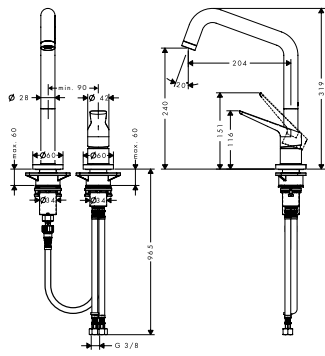

AXOR Citterio M

2-hole single lever kitchen mixer
240 with swivel spout

- / ComfortZone 240
- / swivel range adjustable in 3 steps 110°, 150° or 360°
- / normal spray
- / quick connect hose
- / connection dimension: DN15
- / maximum flow rate at 3 bar: 13 l/min
- / ceramic cartridge
- / connection type: G 3/8 connections
- / integrated non-return valve
- / suitable for continuous flow water heaters

Alternative products:

- / 2-hole single lever kitchen mixer 240 with swivel spout Eco

finish	code no.
Chrome	34820000
Stainless Steel Finish	34820800
Special Finishes*	34820XXX