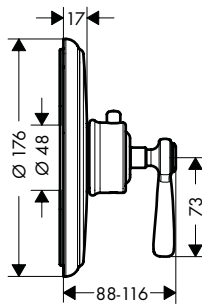

Thermostat HighFlow
for concealed installation
with lever handle

- / maximum flow rate at 3 bar: 59 l/min
- / thermostat cartridge
- / min. operating pressure: 1 bar
- / max. operating pressure: 10 bar
- / safety lock at 40° C
- / temperature limitation adjustable
- / non-return valve
- / with silencer
- / connection type: basic set

Alternative products:

- / Thermostat for concealed installation with lever handle

finish	code no.
Chrome	16824000
Brushed Nickel	16824820
Special Finishes*	16824XXX

Chrome	16823000
Brushed Nickel	16823820
Special Finishes*	16823XXX

Required parts:

- / Basic set iBox universal

01700180

Optional parts:

- / Extension element round 1-hole
- / Extension 25 mm for basic set iBox universal
- / Fastening rail set for iBox universal

Chrome	14960000
Brushed Nickel	14960820
Special Finishes*	14960XXX
	13587000
	93171000