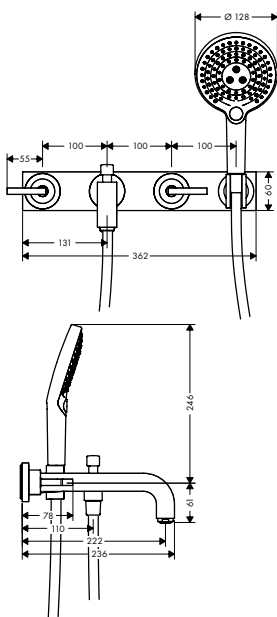

3-hole bath mixer for concealed installation wall-mounted with lever handles and plate

- / consists of: 2-handle bath mixer, hand shower, shower holder, shower hose
- / projection 222 mm
- / connection type: basic set
- / spray type mixer: normal spray
- / spray type hand shower: Rain, RainAir, WhirlAir
- / ceramic valves hot/ cold 90°
- / min. operating pressure: 1 bar
- / max. operating pressure: 10 bar
- / diverter with automatic resetting
- / non-return valve
- / connection dimension: DN15

Consisting of:

- / Hand shower 120 3jet (# 26050000)
- / Shower holder round (# 39525000)
- / Shower hose 1.25 m (# 28622000)

Required parts:

- / Basic set for 3-hole basin mixer for concealed installation wall-mounted

10303180

Optional parts:

- / Seal
- / Extension set 25 mm for basic set for 3-hole basin mixer wall-mounted

96383000
96259000

Chrome
Special Finishes*

39442000
39442XXX