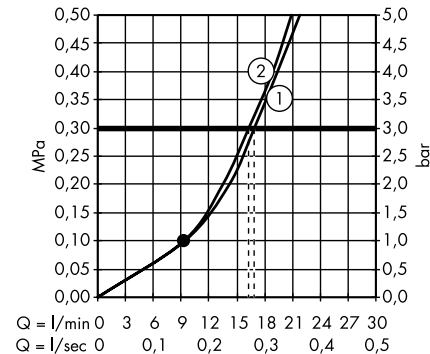

/ Overhead shower 240 2jet with ceiling connector # 26022000

1. Rain
2. RainAir