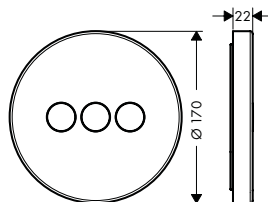

Valve for concealed installation
round for 3 functions

- / 3 functions
- / simultaneous use of several outlets
- / maximum flow rate at 3 bar: 30 l/min
- / connection type: basic set
- / Thermostat is delivered with buttons Rain large, Waterfall, hand shower

Required parts:

- / Basic set iBox universal

Optional parts:

- / Thermostat HighFlow for concealed installation round
- / Thermostat HighFlow for concealed installation round for 1 function and additional outlet
- / Extension 2.5 mm for basic set iBox universal
- / Fastening rail set for iBox universal

- Chrome 36727000
- Brushed Nickel 36727820
- Special Finishes* 36727XXX

01700180

- Chrome 36721000
- Brushed Nickel 36721820
- Special Finishes* 36721XXX

- Chrome 36726000
- Brushed Nickel 36726820
- Special Finishes* 36726XXX

- 93171000

- 13587000