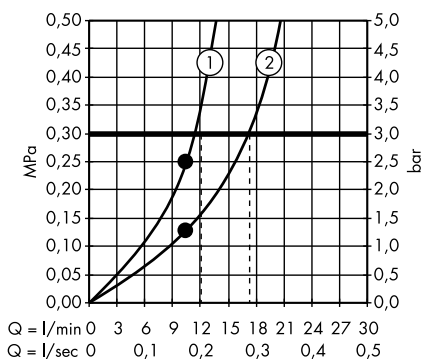

1. With flow limiter (12 l/min)
2. With flow limiter (25 l/min)

/ Flood spout 240/120 for concealed installation
10942000