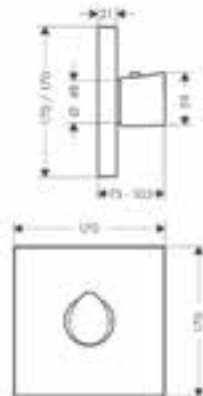

Thermostatic mixers/ valves/ diverters

Thermostat HighFlow for concealed installation

- / flow rate at 3 bar: 59 l/min
- / thermostat cartridge
- / min. operating pressure: 1 bar
- / max. operating pressure: 10 bar
- / safety lock at 40° C
- / temperature limitation adjustable
- / with silencer
- / connection type: basic set

Required parts:

- / Basic set iBox universal

Optional parts:

- / Extension element square 1-hole arrow
- / Extension 25 mm for basic set iBox universal
- / Fastening rail set for iBox universal

Chrome 12711000
Special Finishes* 12711XXX

01700180

Chrome 14966000
Special Finishes* 14966XXX

13587000
93171000