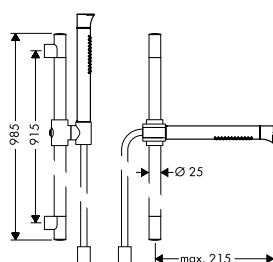

Shower set 0.90 m with baton hand shower 2jet

Chrome
Special Finishes*

12231000
12231XXX

- / consists of: baton hand shower, shower bar, shower hose, slider
- / shower head size: 70 mm
- / spray type: Rain, Soft spray
- / spray type adjustment by turning spray disc
- / pivot connector prevent hose from tangling
- / nuts shower hose: shower hose with cylindrical nut on both ends
- / maximum flow rate at 3 bar: 16 l/min
- / wall supports of plastic

Consisting of:

- / Baton hand shower 2jet (# 12680000)
- / Metal effect shower hose 1.60 m (# 28286000)

Optional parts:

- / Wall bar spacer for Unica wall bar D

Chrome

96186000

*For additional information please refer to the "special finish" overview.