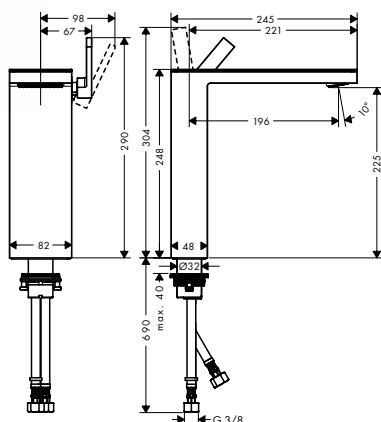

Single lever basin mixer 230
for wash bowls with push-open
waste set

- / consists of: single lever basin mixer, plate, waste set
- / ComfortZone 230
- / projection 196 mm
- / plate of glass made of safety glass
- / spray type: PowderRain
- / flow rate at 3 bar: 5 l/min
- / ceramic cartridge
- / temperature limitation adjustable
- / with isolated water conduction
- / suitable for continuous flow water heaters
- / push-open waste set G 1¼
- / connection type: G ¾ connections
- / connection dimension: DN15
- / handle position on the side: top-side at the spout (generally suitable for wash bowls)

Chrome/ 47020000
Mirror Glass
Chrome/Black Glass 47020600