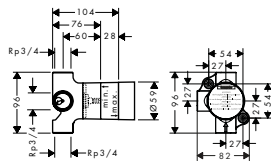

Basic set for shut-off/ diverter
valve Trio for concealed
installation

- / 2 functions
- / simultaneous utilization by 2 outlets
- / suitable for all Trio finish sets
- / flow rate: 65 l/min
- / connection dimension: DN20

Optional parts:

- / Extension set 25 mm for shut-off/ diverter valve Trio-/ Quattro

16982180

92990000