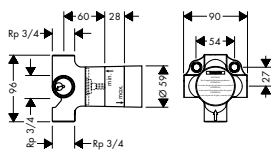

Basic set for Quattro four-way diverter valve for concealed installation

16930180

- / requires volume control
- / 3 functions
- / simultaneous utilization by 2 outlets
- / suitable for all Quattro finish sets
- / flow rate: 65 l/min
- / connection dimension: DN20

Optional parts:
/ Extension set 25 mm for shut-off/ diverter valve Trio-/ Quattro

92990000