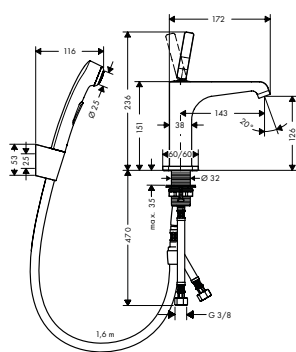

Single lever basin mixer 130 with bidette hand shower and shower hose 1.60 m

- / consists of: single lever basin mixer, bidette hand shower, shower holder, shower hose, waste set
- / ComfortZone 130
- / projection 143 mm
- / normal spray
- / spray type Bidette: shower spray
- / flow rate at 3 bar: 5 l/min
- / joystick ceramic cartridge
- / suitable for continuous flow water heaters
- / push-open waste set G 1¼
- / connection type: G ¾ connections
- / connection dimension: DN15

Chrome
Special Finishes*

36130000
36130XXX

Bath

Bath Spout

- / connection type: G ¾
- / projection 181 mm
- / flow rate: 22 l/min
- / spray type: laminar spray

Chrome
Special Finishes*

36425000
36425XXX