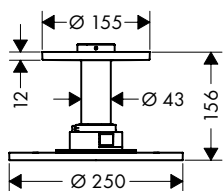

Overhead shower 250 ljet with ceiling connection

- / consists of: overhead shower, ceiling connector
- / spray type: PowderRain
- / shower head size: 250 mm
- / maximum flow rate at 3 bar: 19 l/min
- / flow rate PowderRain spray (at 0.3 bar): 19 l/min
- / dynamic spray nozzles move out while using
- / material spray disc: metal
- / overhead shower removable for cleaning
- / ServiceCard with sieve can be removed without tools for cleaning purpose
- / brass ceiling connector
- / ceiling connection length: 100 mm
- / installation: ceiling
- / connection dimension: DN15