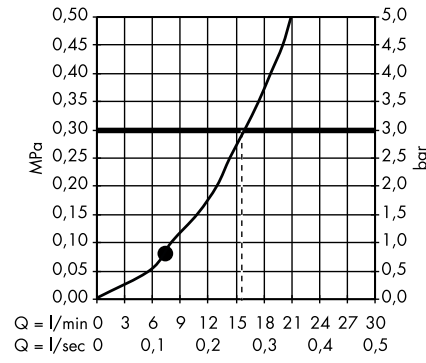

/ Hand shower 120 3jet EcoSmart 9 l/min # 26051000

1. RainAir
2. WhirlAir
3. Rain

/ Hand shower 100 1jet # 16320000, 16320820

Showerpipes and shower panels

/ Showerpipe with thermostat 800 and overhead shower 350 1jet # 27984000

1. Overhead shower
2. Hand shower

/ Showerpipe with thermostat and overhead shower 240 2jet # 26020000

1. Overhead shower
2. Hand shower

/ Showerpipe with thermostat and overhead shower 240 1jet # 16572000, 16572820

1. Overhead shower
2. Hand shower