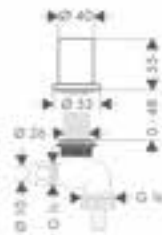

finish

code no.

Kitchen device shut-off valve

Chrome	10823000
Stainless Steel Finish	10823800
Special Finishes*	10823XXX

- / for counter surfaces up to 47 mm thick
- / shaft $\varnothing$ 27 mm
- / non-return valve
- / connection dimension DN15
- / device connection DN20

This product is available in the special finish Polished Gold Optic only via AXOR Signature inquiry.