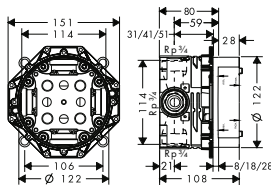

Basic set iBox universal

01700180

- / suitable for all shower, bath tub and thermostat finish sets for concealed installation
- / connection thread
- / Rp 3/4
- / rotationally-symmetric installation
- / sound-decoupled installation
- / connection dimension: DN20

Optional parts:

- / Extension 25 mm for basic set iBox universal 13587000
- / Fastening rail set for iBox universal 93171000