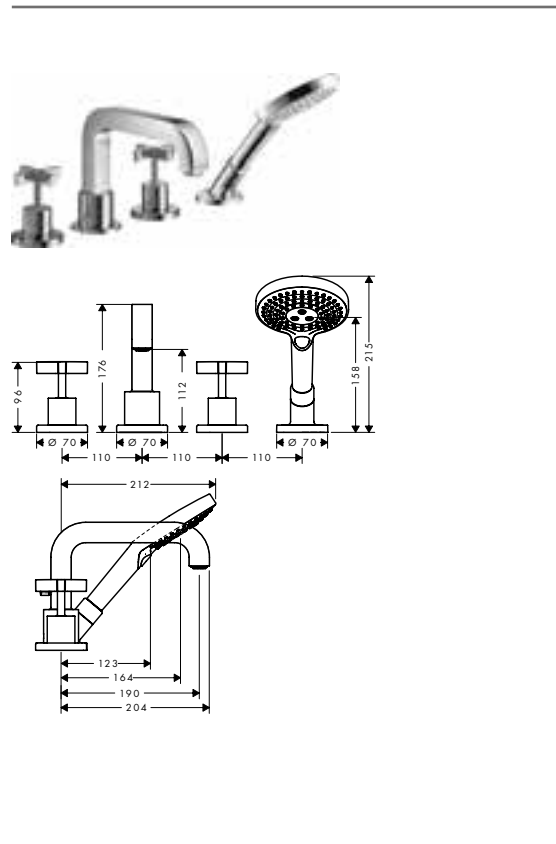

Basic set for 4-hole rim mounted bath mixer

15480180

- / maximum pull-out length of hand shower: 1.10 m
- / connection dimension: DN15

Optional parts:

- / Secuflex insert extension

98806000

*For additional information please refer to the "special finish" overview.