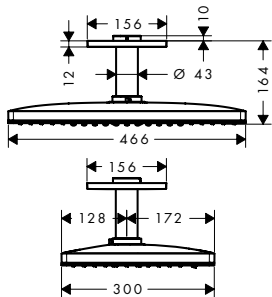

finish

code no.

Overhead shower 460/300 3jet with ceiling connection

Chrome
Special Finishes*

35281000
35281XXX

- / consists of: overhead shower, ceiling connector
- / spray type: Rain, RainStream, Mono
- / shower head size: 460 x 300 mm
- / maximum flow rate at 3 bar: 23 l/min
- / flow rate Rain spray (at 3 bar): 17 l/min
- / flow rate RainStream spray (at 3 bar): 22 l/min
- / flow rate Mono spray (at 3 bar): 23 l/min
- / material spray disc: metal
- / spray disc removable for cleaning
- / overhead shower removable for cleaning
- / brass ceiling connector
- / ceiling connection length: 100 mm
- / installation: ceiling
- / connection dimension: DN15

Required parts:

- / Basic set for overhead shower with ceiling connector

26434180

Optional parts:

- / Extension 230 mm for ceiling connector
- overhead shower

Chrome
Special Finishes*

35288000
35288XXX