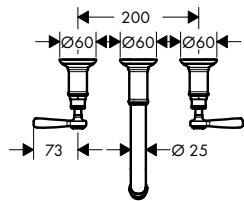

3-hole basin mixer for concealed installation wall-mounted with spout 165 - 225 mm and lever handles

Chrome
Brushed Nickel
Special Finishes*

16534000
16534820
16534XXX

- / consists of: 3-hole basin mixer for concealed installation wall-mounted, waste set
- / projection 165 - 225 mm
- / normal spray
- / flow rate at 3 bar: 5 l/min
- / ceramic valves hot/ cold 90°
- / suitable for continuous flow water heaters
- / non-closing waste set
- / connection type: basic set
- / connection dimension: DN15

Required parts:

- / Basic set for 3-hole basin mixer for concealed installation wall-mounted

10303180

Optional parts:

- / Seal
- / Extension set 25 mm for basic set for 3-hole basin mixer wall-mounted

96383000
96259000