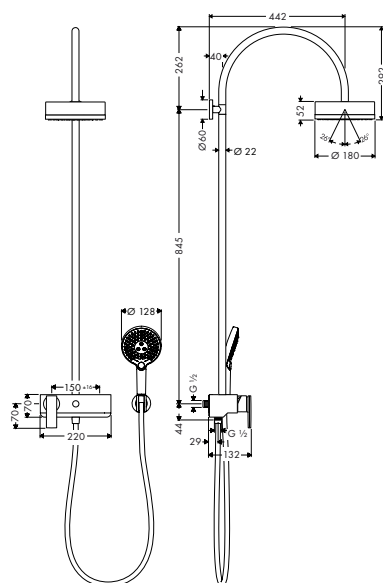

Showerpipe with single lever mixer and overhead shower 180 ljet

- / consists of: overhead shower, hand shower, single lever shower mixer, shower hose, slider
- / overhead shower AXOR Citterio
- / shower head size: 180 mm
- / ball-joint: overhead shower angle adjustable
- / spray type: Rain
- / shower arm length: 420 mm
- / maximum flow rate at 3 bar: 18 l/min
- / flow rate Rain spray (at 3 bar): 18 l/min
- / operating pressure: min. 1 bar/max. 10 bar
- / installation type: exposed installation
- / connection dimension DN15
- / connection thread G 1/2
- / centre distance 150 ± 16 mm
- / ceramic cartridge
- / temperature limitation adjustable

Chrome
Special Finishes*

39620000
39620XXX

Consisting of:

- / Overhead shower 180 ljet (# 28489000)
- / Shower holder round (# 39525000)
- / Hand shower 120 3jet (# 26050000)
- / Shower hose 1.60 m (# 28626000)