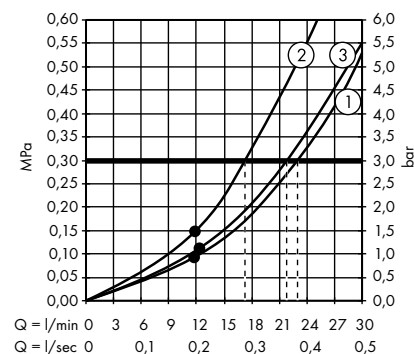

1. Mono
2. Rain
3. RainStream