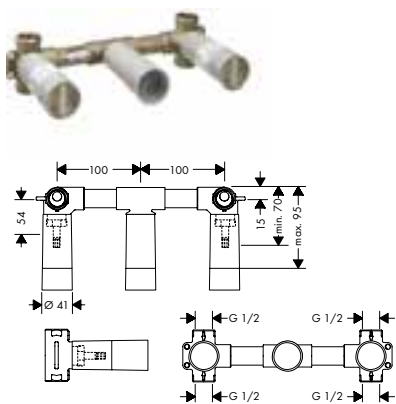

Basic set for 3-hole basin mixer for concealed installation wall-mounted

- / suitable for all 3-hole wash basin mixers for wall mounting
- / connection from above or below
- / connection dimension: DN15/DN20

10303180

Optional parts:

- / Seal
- / Extension set 25 mm for basic set for 3-hole basin mixer wall-mounted

96383000
96259000