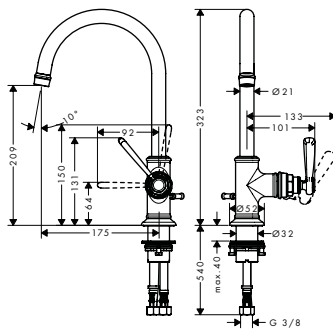

Single lever basin mixer 210 with lever handle and pop-up waste set

- / consists of: single lever basin mixer, waste set
- / ComfortZone 210
- / projection 175 mm
- / swivel range 120°
- / normal spray
- / flow rate at 3 bar: 5 l/min
- / ceramic cartridge
- / temperature limitation adjustable
- / suitable for continuous flow water heaters
- / pop-up waste set G 1¼
- / connection type: G ¾ connections
- / connection dimension: DN15

Chrome 16517000
Brushed Nickel 16517820
Special Finishes* 16517XXX

Alternative products:

- / Single lever basin mixer 210 with lever handle and waste set

Chrome 16518000
Brushed Nickel 16518820
Special Finishes* 16518XXX