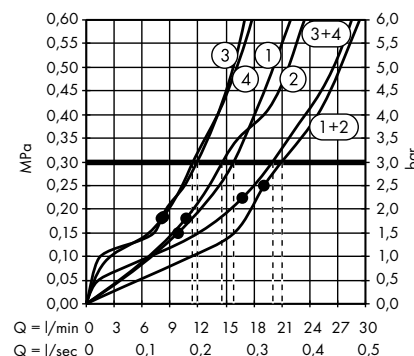

1. Rain
2. Mono
3. PowderRain inside
4. PowderRain outside

/ ShowerHeaven 970/970 3jet with lighting
10623800