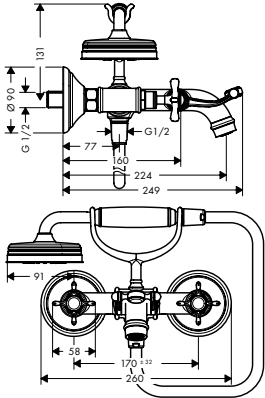

Bath

finish

code no.

2-handle bath mixer for exposed installation with cross handles

Chrome
Brushed Nickel
Special Finishes*

16540000
16540820
16540XXX

- / consists of: 2-handle bath mixer, hand shower, shower hose, shower holder
- / projection 224 mm
- / connection type: s-shaped connections
- / centre distance: 170 ± 32 mm
- / spray type mixer: normal spray
- / spray type hand shower: RainAir
- / flow rate at 3 bar: 20 l/min
- / ceramic valves hot/ cold 90°
- / min. operating pressure: 1 bar
- / max. operating pressure: 10 bar
- / non-return valve
- / suitable for continuous flow water heaters
- / connection dimension: DN15

Consisting of:

- / Hand shower 100 ljet (# 16320XXX)
- / Metal shower hose 1.25 m (# 28112XXX)

2-handle bath mixer for exposed installation with lever handles

Chrome
Brushed Nickel
Special Finishes*

16551000
16551820
16551XXX

- / consists of: 2-handle bath mixer, hand shower, shower hose, shower holder
- / projection 224 mm
- / connection type: s-shaped connections
- / centre distance: 170 ± 32 mm
- / spray type mixer: normal spray
- / spray type hand shower: RainAir
- / flow rate at 3 bar: 20 l/min
- / ceramic valves hot/ cold 90°
- / min. operating pressure: 1 bar
- / max. operating pressure: 10 bar
- / non-return valve
- / suitable for continuous flow water heaters
- / connection dimension: DN15

Consisting of:

- / Hand shower 100 ljet (# 16320XXX)
- / Metal shower hose 1.25 m (# 28112XXX)

*For additional information please refer to the "special finish" overview.