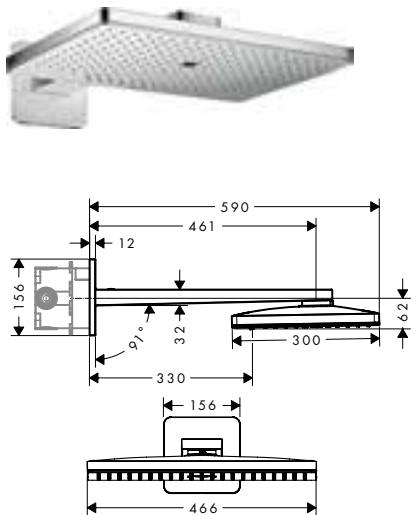

*For additional information please refer to the "special finish" overview.