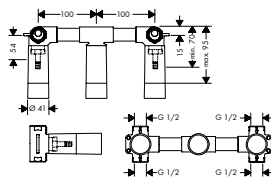

finish

code no.

Basic set for 3-hole basin mixer
for concealed installation
wall-mounted

10303180

- / suitable for all 3-hole wash basin mixers for wall mounting
- / connection from above or below
- / connection dimension: DN15/DN20

Optional parts:

- / Seal
- / Extension set 25 mm for basic set for 3-hole basin mixer wall-mounted

96383000

96259000

Extension set 25 mm for basic
set for 3-hole basin mixer
wall-mounted

96259000

- / connection dimension: DN15
- / extension length: 25 mm