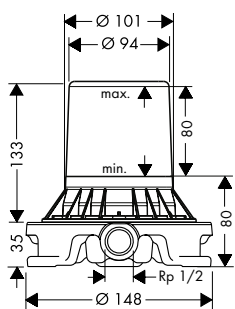

Basic set for mixers floor-standing

10452180

- / for mounting on unfinished floor
- / suitable for single lever bath mixer, single lever basin mixer and bath spout floor-standing
- / connection dimension: DN15

1. Optional parts:
2. / Sealing foil for basic set bath mixer floor-standing 96441000