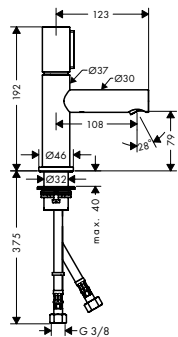

Basin mixer Select 80 with waste
set

- / consists of: Basin mixer, waste set
- / ComfortZone 80
- / projection 108 mm
- / laminar spray
- / flow rate at 3 bar: 5 l/ min
- / Select cartridge with temperature control
- / temperature limitation adjustable
- / suitable for continuous flow water heaters
- / non-closing waste set
- / connection type: G 3/8 connections
- / connection dimension: DN15

Chrome
Brushed Nickel
Special Finishes*

45015000
45015820
45015XXX