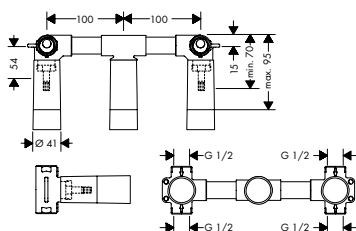

Basic set for 3-hole basin mixer for concealed installation wall-mounted

10303180

/ suitable for all 3-hole wash basin mixers for wall mounting
/ connection from above or below
/ connection dimension: DN15/DN20

Optional parts:

/ Seal
/ Extension set 25 mm for basic set for 3-hole basin mixer wall-mounted

96383000
96259000

Extension set 25 mm for basic set for 3-hole basin mixer wall-mounted

96259000

/ connection dimension: DN15
/ extension length: 25 mm