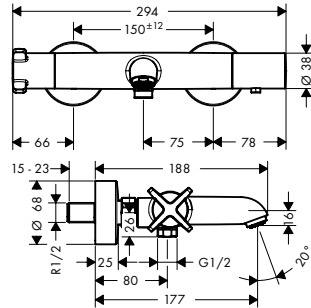

Thermostatic mixers/ valves/ diverters

finish

code no.

Bath thermostat for exposed installation

- / projection 177 mm
- / 2 functions
- / will not run two outlets at same time
- / centre distance: 150 ± 16 mm
- / spray type mixer: normal spray
- / flow rate: 20 l/min
- / thermostat cartridge, shut-off/ diverter valve
- / min. operating pressure: 1 bar
- / max. operating pressure: 10 bar
- / safety lock at 40° C
- / temperature limitation adjustable
- / non-return valve
- / with silencer
- / connection type: s-shaped connections
- / connection dimension: DN15

Chrome
Special Finishes*

36140000
36140XXX