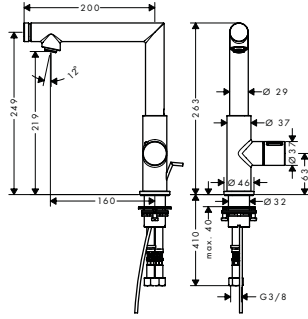

finish

code no.

Basin mixer Select 220 with pop-up waste set

- / consists of: Basin mixer, waste set
- / ComfortZone 220
- / projection 160 mm
- / swivel range 110°
- / normal spray
- / flow rate at 3 bar: 5 l/min
- / Select valve
- / temperature limitation adjustable
- / separation of temperature control and open/close
- / suitable for continuous flow water heaters
- / pop-up waste set G 1 1/4
- / connection type: G 3/8 connections
- / connection dimension: DN15

Chrome 45016000
Brushed Nickel 45016820
Special Finishes* 45016XXX