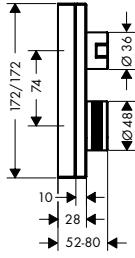

Thermostat for concealed installation with shut-off valve

- / 1 function
- / maximum flow rate at 3 bar: 26 l/min
- / thermostat cartridge, ceramic valves 90°
- / min. operating pressure: 1 bar
- / max. operating pressure: 10 bar
- / safety lock at 40° C
- / temperature limitation adjustable
- / non-return valve
- / with silencer
- / connection type: basic set

This product is not available in brushed special finishes.

Alternative products:

- / Thermostat for concealed installation with shut-off valve - diamond cut

finish

code no.

Chrome
Special Finishes*

46750000
46750XXX

This product is not available in brushed special finishes.

Required parts:

- / Basic set iBox universal

01700180

Optional parts:

- / Extension 25 mm for basic set iBox universal
- / Fastening rail set for iBox universal

13587000

93171000