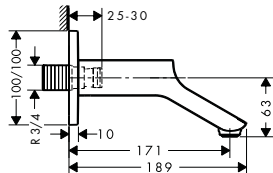

- / projection 171 mm
- / flow rate: 21 l/min
- / connection dimension: DN20
- / spray type: normal spray

This product is not available in the special finishes Polished and Brushed Black Chrome.