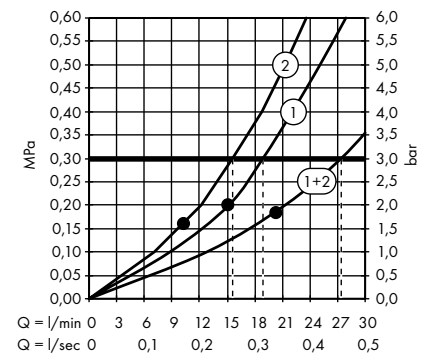

/ Overhead shower 300 2jet with shower arm # 35303000

1. PowderRain
2. Intense PowderRain