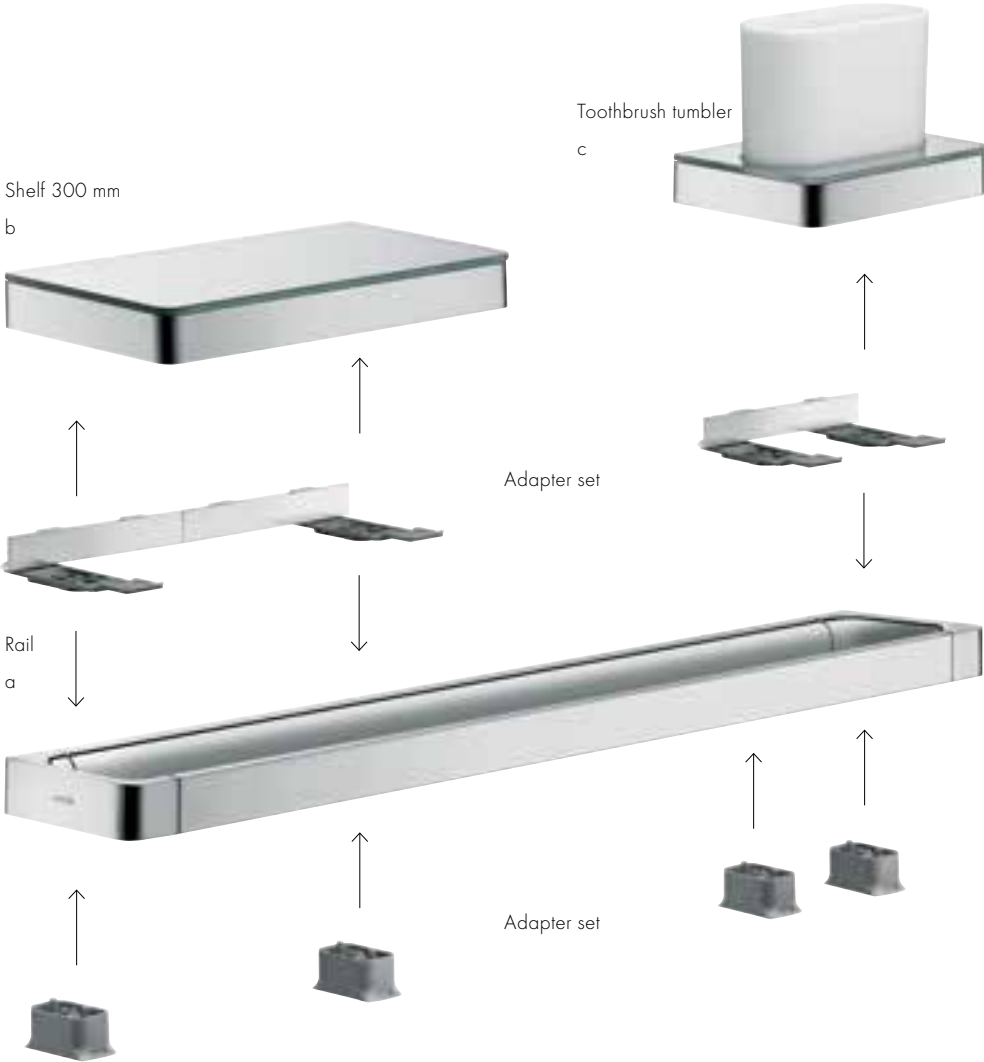

individual masterpieces. Combined by an intelligent construction. Resolutely linear.

Design: Antonio Citterio

- Products required:
- a. Rail
 - b. # 42838000 + 2 x # 42870000 adapter set
 - c. # 42834000 + 1 x # 42870000 adapter set