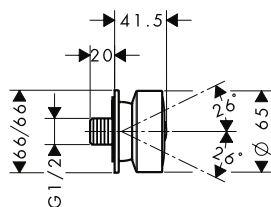

Body shower round 1jet

Chrome 28464000
Special Finishes* 28464XXX

- / shower head size: 65 mm
- / spray type: normal spray
- / ball-joint: side shower angle adjustable
- / rosette: circular
- / flow rate normal spray (at 3 bar): 5 l/min
- / grey spray disc
- / connection thread: G 1/2
- / suitable for continuous flow water heaters
- / connection dimension: DN15
- / material: metal