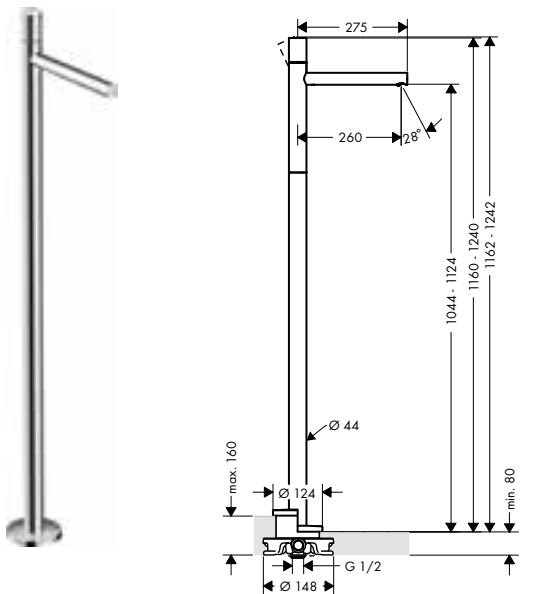

Single lever basin mixer floor-standing with zero handle without waste set

- / projection 260 mm
- / laminar spray
- / flow rate at 3 bar: 5 l/ min
- / ceramic cartridge
- / temperature limitation adjustable
- / suitable for continuous flow water heaters
- / connection type: basic set
- / connection dimension: DN15

Chrome 45037000
Brushed Nickel 45037820
Special Finishes* 45037XXX

Required parts:
/ Basic set for mixers floor-standing 10452180

Optional parts:
/ Sealing foil for basic set bath mixer floor-standing 96441000

*For additional information please refer to the "special finish" overview.