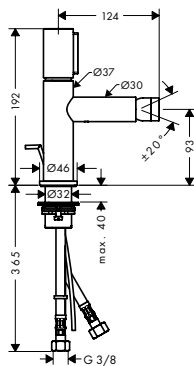

Bidet mixer Select with pop-up waste set

- / consists of: Bidet mixer, waste set
- / projection 124 mm
- / aerator with ball pivot
- / normal spray
- / flow rate at 3 bar: 5 l/min
- / Select cartridge with temperature control
- / temperature limitation adjustable
- / suitable for continuous flow water heaters
- / pop-up waste set G 1/4
- / connection dimension: DN15

Chrome 45210000
Brushed Nickel 45210820
Special Finishes* 45210XXX