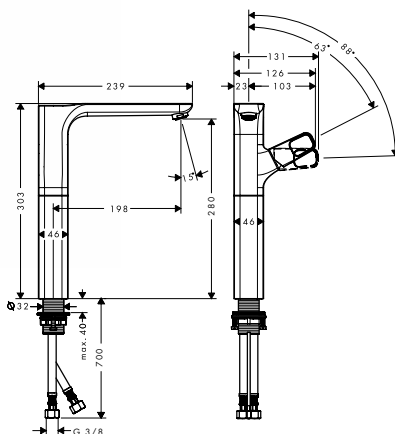

Single lever basin mixer 280 for wash bowls with waste set

- / consists of: single lever basin mixer, waste set
- / ComfortZone 280
- / projection 198 mm
- / normal spray
- / flow rate at 3 bar: 5 l/min
- / ceramic cartridge
- / temperature limitation adjustable
- / suitable for continuous flow water heaters
- / non-closing waste set
- / connection type: G 3/8 connections
- / connection dimension: DN15
- / handle position on the side: top-side at the spout (generally suitable for wash bowls)

This product is not available in the special finishes Polished and Brushed Black Chrome.

Chrome 11035000
Special Finishes* 11035XXX