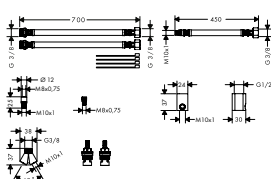

- Optional parts:
- / Hose extension set for 3-hole basin mixer

Chrome
Special Finishes*

46050000
46050XXX

Chrome
Special Finishes*

46051000
46051XXX

38959000

Hose extension set for 3-hole basin mixer

- / length of hoses 700 mm
- / for free positioning of spout and handles