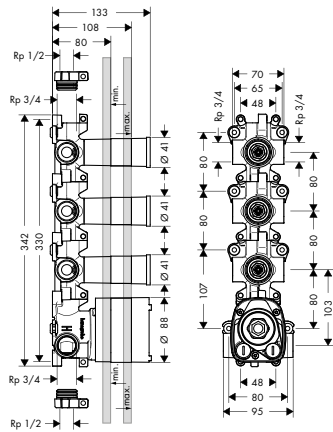

finish

code no.

Basic set for thermostatic module 360/120 for concealed installation

10750180

- / connection from left or right
- / 3 outlets can be used simultaneously
- / flow rate at free through-flow: 59 l/min
- / spindle valves
- / horizontal or vertical installation
- / sound-decoupled installation
- / in a joined installation it serves as a waterconducting unit and allows dimensionally accurate positioning
- / connection dimension: DN20

Required parts:

/ Thermostatic module 360/120 for concealed installation square for 3 functions	Chrome	10751000
	Special Finishes*	10751XXX
/ Thermostatic module 360/120 for concealed installation	Chrome	12717000
	Special Finishes*	12717XXX

Thermostatic module 120/120 for concealed installation square

Chrome
Special Finishes*
10755000
10755XXX

- / maximum flow rate at 3 bar: 59 l/min
- / thermostat cartridge
- / min. operating pressure: 1,5 bar
- / max. operating pressure: 10 bar
- / safety lock at 40° C
- / temperature limitation adjustable
- / non-return valve
- / connection type: basic set
- / connection dimension: DN20

Required parts:

/ Basic set for thermostatic module 120/120 for concealed installation	10754180