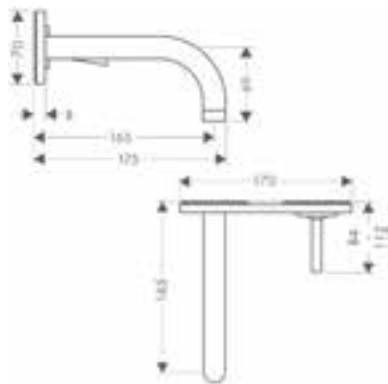

Alternative sizes:

- / Single lever basin mixer for concealed installation wall-mounted with spout 225 mm and plate

Chrome 38115000
Brushed Nickel 38115820
Special Finishes* 38115XXX

Alternative products:

- / Single lever basin mixer for concealed installation wall-mounted with spout 165 mm and escutcheons
- / Single lever basin mixer for concealed installation wall-mounted with spout 225 mm and escutcheons

Chrome 38113000
Brushed Nickel 38113820
Special Finishes* 38113XXX
Chrome 38116000
Brushed Nickel 38116820
Special Finishes* 38116XXX

Required parts:

- / Basic set for single lever basin mixer for concealed installation wall-mounted

13623180

Optional parts:

- / Extension set 25 mm for single lever basin mixer wall-mounted

13586000