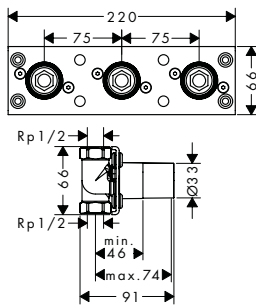

**Basic set for thermostat
for exposed/ concealed
installation for 2 functions**

45442180

- / sound-decoupled installation
- / connection dimension: Rp 1/2