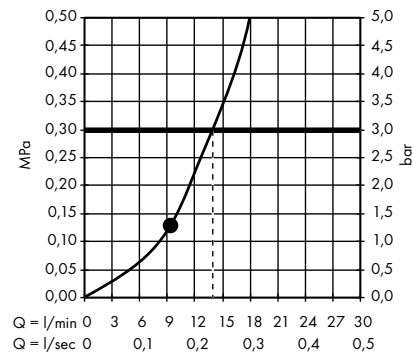

/ LampShower 275 1jet with shower arm # 26031000