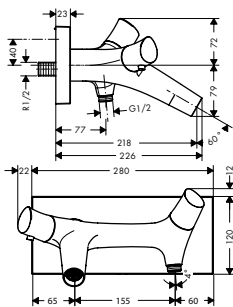

Bath

finish code no.

Bath thermostat for exposed installation

- / projection 218 mm
- / 2 functions
- / centre distance: 150 ± 12 mm
- / spray type mixer: laminar spray
- / flow rate for bath spout at 3 bar: 28 l/min
- / flow rate: 20 l/min
- / thermostat cartridge, shut-off/ diverter valve
- / min. operating pressure: 1 bar
- / max. operating pressure: 10 bar
- / safety lock at 40° C
- / temperature limitation adjustable
- / non-return valve
- / with silencer
- / connection type: s-shaped connections
- / connection dimension: DN15

Chrome 12410000
Special Finishes* 12410XXX

Optional parts:

- / Metal effect shower hose 1.25 m

Chrome 28282000
Special Finishes* 28282XXX