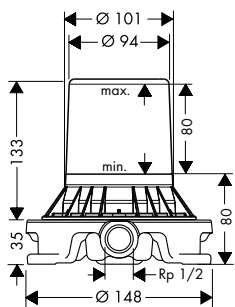

finish

code no.

Basic set for mixers floor-standing

10452180

- / for mounting on unfinished floor
- / suitable for single lever bath mixer, single lever basin mixer and bath spout floor-standing
- / connection dimension: DN15

Optional parts:

- / Sealing foil for basic set bath mixer floor-standing

96441000