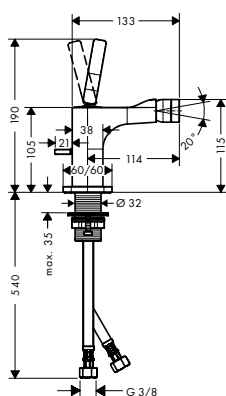

*For additional information please refer to the "special finish" overview.

Bidet

Single lever bidet mixer with pin handle and pop-up waste set

- / consists of: single lever bidet mixer, waste set
- / projection 114 mm
- / aerator with ball pivot
- / normal spray
- / flow rate at 3 bar: 7.2 l/min
- / joystick ceramic cartridge
- / suitable for continuous flow water heaters
- / pop-up waste set G 1¼
- / connection dimension: DN15