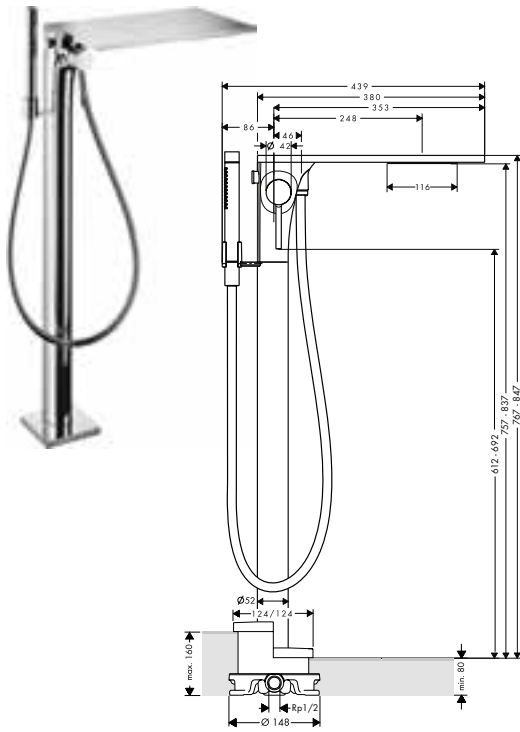

Bath

finish

code no.

Single lever bath mixer floor-standing

Chrome
Special Finishes*

18450000
18450XXX

- / consists of: single lever bath mixer floor standing, baton hand shower, shower hose, shower holder
- / projection 248 mm
- / connection type: basic set
- / spray type mixer: wide flood jet
- / spray type hand shower: Rain, Mono
- / flow rate at 3 bar: 17 l/min
- / ceramic cartridge
- / min. operating pressure: 1 bar
- / max. operating pressure: 10 bar
- / temperature limitation adjustable
- / diverter with automatic resetting
- / non-return valve
- / connection dimension: DN15

Consisting of:

- / Metal effect shower hose 1.25 m (# 28282000)
- / Baton hand shower 2jet (# 28532000)

Required parts:

- / Basic set for mixers floor-standing

10452180

Optional parts:

- / Extension 60 mm for pipe
- / Sealing foil for basic set bath mixer floor-standing

97686000
96441000