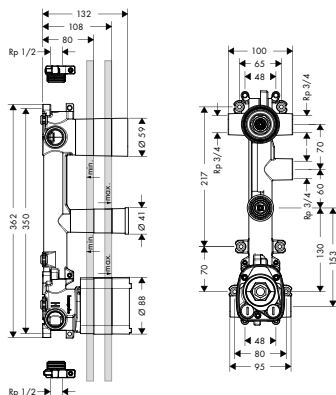

Basic set for thermostatic module 380/120 for concealed installation for 3 functions

- / 3 functions
- / 2 outlets can be used simultaneously
- / flow rate at free through-flow: 59 l/min
- / horizontal or vertical installation
- / sound-decoupled installation
- / in a joined installation it serves as a waterconducting unit and allows dimensionally accurate positioning
- / connection dimension: DN20

Required parts:

- / Thermostatic module 380/120 for concealed installation for 3 functions with escutcheons

Chrome	36704000
Special Finishes*	36704XXX

36708180

Thermostat 120/120 for concealed installation

- / maximum flow rate at 3 bar: 59 l/min
- / flow rate at 3 bar: 59 l/min
- / thermostat cartridge
- / min. operating pressure: 1,5 bar
- / max. operating pressure: 10 bar
- / safety lock at 40° C
- / temperature limitation adjustable
- / non-return valve
- / connection type: basic set
- / connection dimension: DN20

Required parts:

- / Basic set for thermostatic module 120/120 for concealed installation

Optional parts:

- / Extension set 25 mm for thermostatic module

Chrome	36702000
Special Finishes*	36702XXX

10754180

Chrome	10790000
Special Finishes*	10790XXX