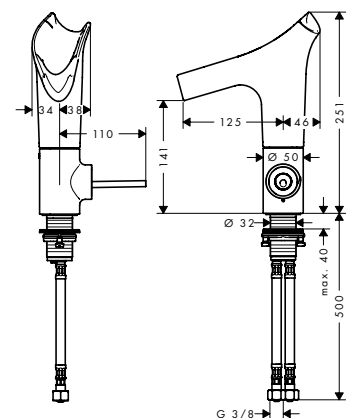

Single lever basin mixer 140 with glass spout and waste set - diamond cut

- / consists of: single lever basin mixer, waste set
- / ComfortZone 140
- / projection 125 mm
- / swivel range adjustable in 3 steps 95°, 120° or 360°
- / laminar spray
- / EasyClick connection between body and spout with SafetyStop-function
- / Spout is dishwasher safe
- / material spout: crystal glass
- / flow rate at 3 bar: 4 l/min
- / joystick ceramic cartridge
- / non-closing waste set
- / connection type: G 3/8 connections
- / connection dimension: DN15
- / handle can be positioned on the right or left
- / handle position on the side: bottom-side at the base body (not suitable for wash bowls)

Chrome	12122000
Polished Gold Optic	12122990
Special Finishes*	12122XXX

Alternative products:

- / Single lever basin mixer 140 with glass spout and waste set - bevel cut
- / Single lever basin mixer 140 with glass spout and waste set

Chrome	12123000
Polished Gold Optic	12123990
Special Finishes*	12123XXX
Chrome	12112000
White	12112450
Special Finishes*	12112XXX