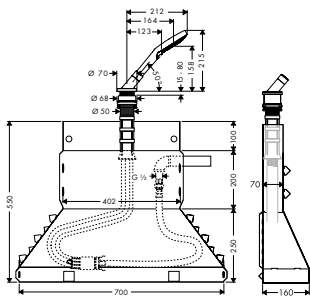

Rim mounted bath set with hand shower

Chrome

19418000

Special Finishes*

19418XXX

- / consists of: hand shower, shower holder, shower hose, Secubox, Secuflex hose brake, hose insert
- / suitable for for installation on bath rim or tile surround (no mounting plate available)
- / drilling diameter on bath tub: Ø 50 mm
- / connection dimension: DN15
- / maximum pull-out length of hand shower 1.10 m

Consisting of:

- / Hand shower 120 3jet (# 26050000)

Optional parts:

- / Secuflex insert extension

98806000