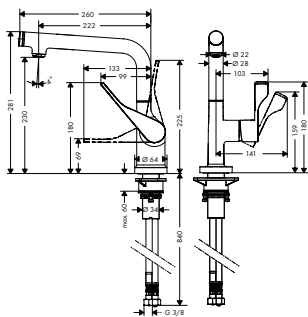

Single lever kitchen mixer Select 230 with swivel spout

Chrome 39860000
Stainless Steel Finish 39860800
Special Finishes* 39860XXX

- / ComfortZone 230
- / swivel range adjustable in 3 steps 110°, 150° or 360°
- / normal spray
- / Select button for a comfortable start/stop of the water flow
- / connection dimension: DN15
- / maximum flow rate at 3 bar: 10 l/min
- / ceramic cartridge
- / connection type: G 3/8 connections
- / integrated non-return valve
- / suitable for continuous flow water heaters