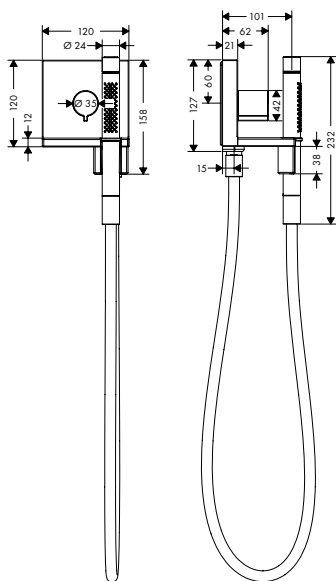

finish

code no.

Basic set for shut-off/ diverter valve Trio for concealed installation

16982180

- / 2 functions
- / simultaneous utilization by 2 outlets
- / suitable for all Trio finish sets
- / flow rate: 65 l/min
- / connection dimension: DN20

Optional parts:
/ Extension set 25 mm for shut-off/ diverter valve Trio-/ Quattro

92990000

Basic set for Quattro four-way diverter valve for concealed installation

16930180

- / requires volume control
- / 3 functions
- / simultaneous utilization by 2 outlets
- / suitable for all Quattro finish sets
- / flow rate: 65 l/min
- / connection dimension: DN20

Optional parts:
/ Extension set 25 mm for shut-off/ diverter valve Trio-/ Quattro

92990000

Hand shower module 120/120 for concealed installation square

Chrome
Special Finishes*

10651000
10651XXX

- / consists of: shut-off valve, hand shower module, baton hand shower, shower hose
- / hose nut: for shower hoses with cylindrical nut on both sides
- / connection type: DN15
- / with non-return valve

Consisting of:
/ Metal effect shower hose 1.25 m (# 28282000)

Required parts:
/ Basic set for hand shower module 120/120 for concealed installation

10650180

Optional parts:
/ Extension set for hand shower module

10658000