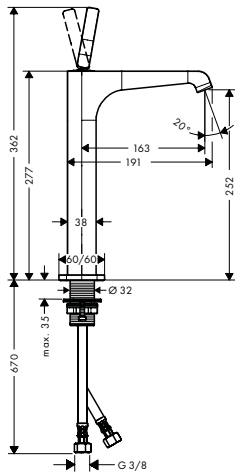

finish

code no.

Single lever basin mixer 250
with pin handle for wash bowls
with waste set

- / consists of: single lever basin mixer, waste set
- / ComfortZone 250
- / projection 163 mm
- / laminar spray
- / flow rate at 3 bar: 5 l/ min
- / joystick ceramic cartridge
- / suitable for continuous flow water heaters
- / non-closing waste set
- / connection type: G 3/8 connections
- / connection dimension: DN15

Chrome
Special Finishes*

36104000
36104XXX