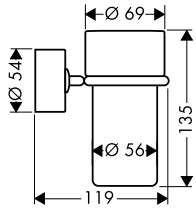

AXOR Uno Accessories

Toothbrush tumbler

- / wall-mounted
- / material holder: metal

This product is available in the special finishes Polished and Brushed Bronze only via AXOR Signature inquiry.

finish	code no.
Chrome	41534000
Brushed Nickel	41534820
Special Finishes*	41534XXX