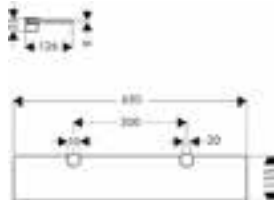

Glass shelf

- / wall-mounted
- / material holder: metal

Chrome	41550000
Brushed Nickel	41550820
Special Finishes*	41550XXX