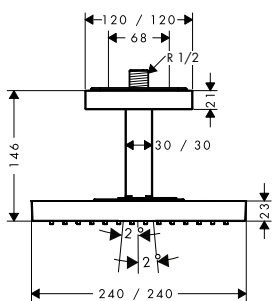

Overhead shower 240/240 1jet with ceiling connection

- / consists of: overhead shower, ceiling connector
- / spray type: RainAir
- / shower head size: 240 x 240 mm
- / flow rate RainAir spray (at 3 bar): 12 l/min
- / flow rate expandible to 25 l/min
- / material spray disc: metal
- / spray disc removable for cleaning
- / brass ceiling connector
- / ceiling connection length: 102 mm
- / installation: ceiling
- / connection thread G 1/2
- / connection dimension: DN15
- / not suitable for continuous flow water heaters

Chrome 10929000
Special Finishes* 10929XXX