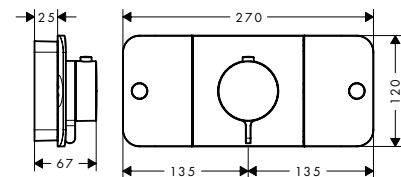

Thermostatic module
for concealed installation
for 2 functions

Chrome
Special Finishes*

45712000
45712XXX

- / Eco-Function: flow rate regulation via lever handle
- / depending on volume flow and installation situation approx. 50% flow rate reduction
- / 2 functions and 1 additional outlet
- / simultaneous use of several outlets
- / comfortable turning on / off of consumers with large Select-paddle
- / flow rate per outlet: 24 l/ min
- / flow rate by simultaneous use of all outlets: 30 l/ min
- / thermostat cartridge, Select valve, ceramic valves 90°
- / min. operating pressure: 1 bar
- / safety lock at 40° C
- / temperature limitation adjustable
- / the thermostat offers the possibility for thermal disinfection
- / non-return valve
- / connection type: basic set

Required parts:

- / Basic set for thermostatic module for concealed installation

45710180