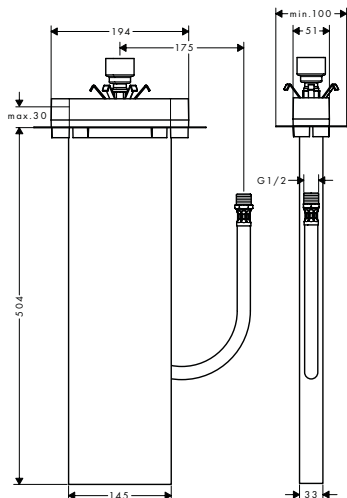

28014000

28011000

Rim and tile mounted bath basic set

15490180

- / suitable for rim or tile mounted installation
- / 1 function
- / connection thread
- / R 1/2
- / connection hose length: 600 mm
- / bath rim width at least 100 mm
- / drilling diameter on bath tub: two drilled holes Ø 50/51 mm and connection by sawing out required
- / clamping range: 0 - 30 mm
- / connection dimension: DN15