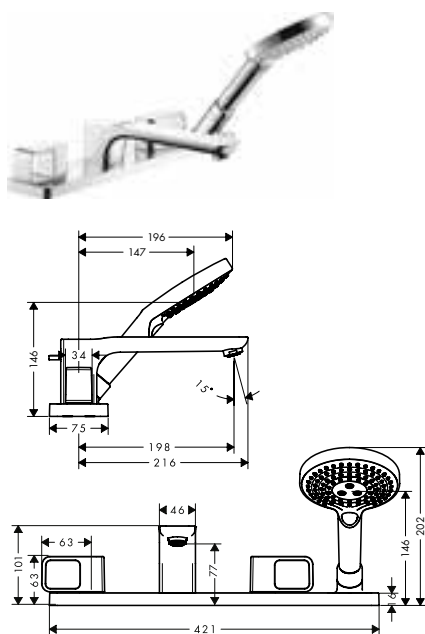

- / consists of: 4-hole rim mounted bath mixer, hand shower, shower hose, shower holder
- / projection 198 mm
- / connection type: basic set
- / spray type mixer: normal spray
- / spray type hand shower: Rain, RainAir, WhirlAir
- / maximum pull-out length of hand shower: 1.10 m
- / flow rate at 3 bar: 22 l/min
- / ceramic valves hot/ cold 90°
- / min. operating pressure: 1 bar
- / max. operating pressure: 10 bar
- / diverter with automatic resetting
- / non-return valve
- / connection dimension: DN15

This product is not available in the special finishes Polished and Brushed Black Chrome.

Consisting of:
/ Hand shower 120 3jet (# 26050000)

Required parts:
/ Basic set for 4-hole rim mounted bath mixer

15480180

Optional parts:
/ Installation plate

39449000

Basic set for 4-hole rim mounted bath mixer

15480180