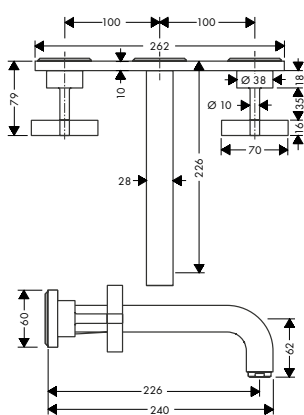

3-hole basin mixer for concealed installation wall-mounted with spout 226 mm, cross handles and plate

Chrome
Special Finishes*

39144000
39144XXX

- / consists of: 3-hole basin mixer for concealed installation wall-mounted, waste set
- / projection 226 mm
- / normal spray
- / flow rate at 3 bar: 5 l/min
- / ceramic valves hot/ cold 180°
- / suitable for continuous flow water heaters
- / non-closing waste set
- / connection type: basic set
- / connection dimension: DN15

Alternative sizes:

- / 3-hole basin mixer for concealed installation wall-mounted with spout 166 mm, cross handles and plate

Chrome
Special Finishes*

39314000
39314XXX

Required parts:

- / Basic set for 3-hole basin mixer for concealed installation wall-mounted

10303180

Optional parts:

- / Seal
- / Extension set 25 mm for basic set for 3-hole basin mixer wall-mounted

96383000
96259000

*For additional information please refer to the "special finish" overview.