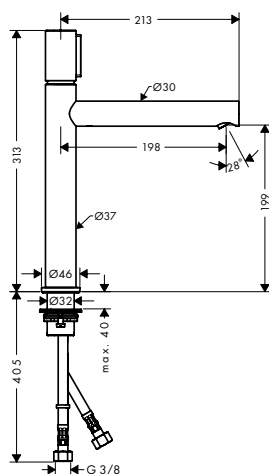

Basin mixer Select 200 for wash
bowls with waste set

- / consists of: Basin mixer, waste set
- / ComfortZone 200
- / projection 198 mm
- / laminar spray
- / flow rate at 3 bar: 5 l/ min
- / Select cartridge with temperature control
- / temperature limitation adjustable
- / suitable for continuous flow water heaters
- / non-closing waste set
- / connection type: G 3/8 connections
- / connection dimension: DN15

Chrome
Brushed Nickel
Special Finishes*

45013000
45013820
45013XXX