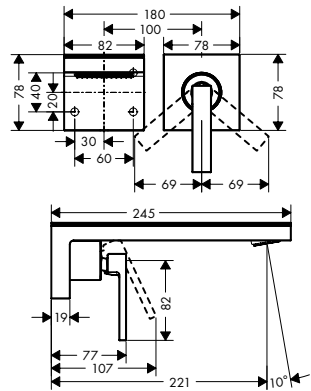

Single lever basin mixer
for concealed installation
wall-mounted with spout 221 mm
without plate

- / consists of: single lever basin mixer for concealed installation wall-mounted, waste set
- / projection 221 mm
- / spray type: PowderRain
- / flow rate at 3 bar: 5 l/min
- / ceramic cartridge
- / temperature limitation adjustable
- / with isolated water conduction
- / suitable for continuous flow water heaters
- / non-closing waste set
- / connection type: basic set
- / connection dimension: DN15
- / handle can be positioned on the right or left, depends on the basic set installation

finish

code no.

Chrome
Special Finishes*

47062000
47062XXX

Required parts (choose one)

- / Plate 245 Metal
- / Plate 245 Glass
- / Plate 245 Black Walnut
- / Plate 245 Marble Lasa Covelano Vena Oro
- / Plate 245 Marble Nero Marquina
- / Plate 245 Leather
- / Mounting plate 245

Chrome	47904000
Special Finishes*	47904XXX
Mirror	47901000
Black	47901600
	47907000
	47910000
Grey	47914000
	47917000
	47922000

NEW

Required parts:

- / Basic set for single lever basin mixer for concealed installation wall-mounted

13623180