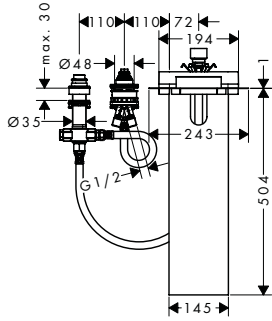

Basic set for 3-hole rim mounted single lever bath mixer

15487180

- / sBox for quiet, smooth and protected hose guidance
- / drilling diameter: 35 mm, 50 mm
- / clamping range: 0 - 30 mm
- / maximum pull-out length of hand shower: 1,45 m
- / suitable for suitable for installation on bath rim
- / connection thread: G 1/2
- / connection hose length: 600 mm
- / connection dimension: DN15
- / bath rim width at least 100 mm
- / drilling diameter on bath tub: two drilled holes Ø 50/51 mm and connection by sawing out required