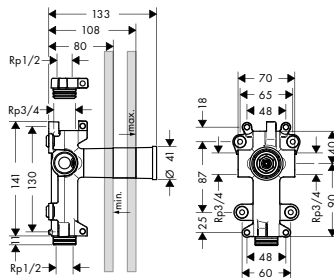

Optional parts:

- | | |
|---|----------|
| / Extension set 25 mm for shut-off/ diverter valve Trio-/ Quattro | 92990000 |
|---|----------|

Basic set for shut-off valve 120/120 for concealed installation