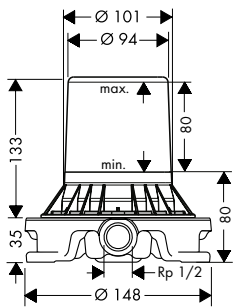

Basic set for mixers floor-standing

10452180

- / for mounting on unfinished floor
- / suitable for single lever bath mixer, single lever basin mixer and bath spout floor-standing
- / connection dimension: DN15

1. Optional parts:
2. / Sealing foil for basic set bath mixer floor-standing 96441000