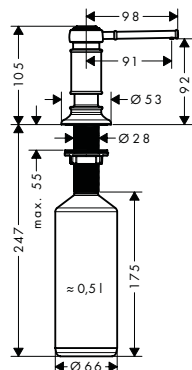

Accessories

Liquid soap dispenser/ washing-up liquid dispenser

- / suitable for matched design to selected kitchen mixers
- / projection 91 mm
- / material: durable metal construction
- / non-corroding outlet pipe
- / filling capacity 500 ml
- / dosage 2 ml
- / easy to fill up from the top
- / for installation in worktops up to 55 mm
- / easy and save installation without tools needed
- / mounting hole with 28 - 35 mm diameter needed

	Chrome	42018000
NEW	Polished Black	42018330
	Chrome	
NEW	Brushed Black	42018340
	Chrome	
	Stainless Steel Finish	42018800