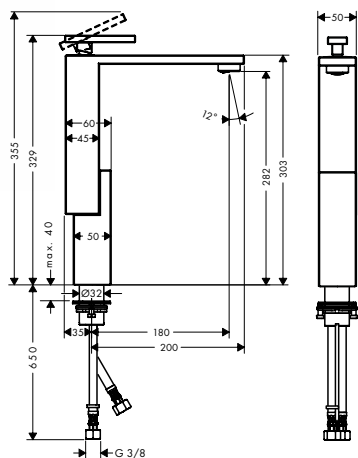

finish

code no.

Single lever basin mixer 280 for wash bowls with push-open waste set

- / consists of: single lever basin mixer, waste set
- / ComfortZone 280
- / projection 180 mm
- / normal spray
- / flow rate at 3 bar: 4.6 l/ min
- / ceramic cartridge
- / temperature limitation adjustable
- / suitable for continuous flow water heaters
- / push-open waste set G 1 1/4
- / material waste set: metal
- / connection type: G 3/8 connections
- / connection dimension: DN15

This product is not available in brushed special finishes.

1. Alternative products:
2. / Single lever basin mixer 280 with push-open waste set - diamond cut

This product is not available in brushed special finishes.

Chrome
Special Finishes*

46030000
46030XXX

Chrome
Special Finishes*

46031000
46031XXX