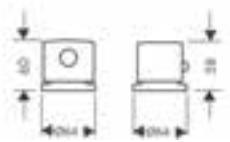

2-hole rim mounted thermostatic bath mixer

Chrome 38480000
Brushed Nickel 38480820
Special Finishes* 38480XXX

- / 2 functions
- / safety lock at 40° C
- / temperature limitation adjustable
- / suitable for remote spout
- / connection type: basic set
- / connection dimension: DN15

Required parts:

- / Basic set for 2-hole rim mounted thermostatic bath mixer 15486180

Optional parts:

- / Flexible connection tube 800 mm 58308000
- / Connection tube set for 2-hole rim mounted thermostatic bath mixer 13089000