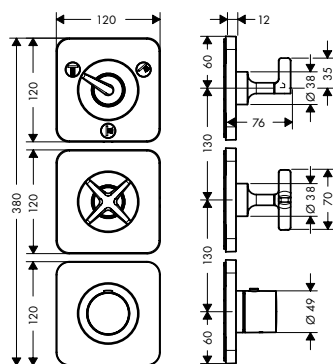

Thermostatic module 380/120 for concealed installation for 3 functions with escutcheons

- / consists of: shower thermostat, shut-off/diverter valve, shut-off valve
- / 3 functions
- / simultaneous utilization by 2 outlets
- / thermostat cartridge
- / safety lock at 40° C
- / temperature limitation adjustable
- / combination of highflow thermostat with shut-off valve and Quattro diverter valve for controlling 3 consumers
- / connection type: basic set
- / connection dimension: DN20

Consisting of:

- / Shut-off/diverter valve Trio/ Quattro 120/120 for concealed installation (# 36772000)
- / Shut-off valve 120/120 for concealed installation (# 36771000)
- / Thermostat 120/120 for concealed installation (# 36702000)

Required parts:

- / Basic set for thermostatic module 380/120 for concealed installation for 3 functions

finish	code no.
Chrome	36704000
Special Finishes*	36704XXX

36708180