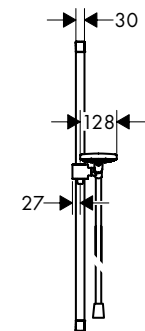

Optional parts:

- / Cover for rail Chrome 42871000
Special Finishes* 42871XXX

		finish	code no.
 	<p>Shower bar 0.90 m</p> <ul style="list-style-type: none"> / consists of: shower bar, shower hose, slider / pivot connector prevent hose from tangling / support for shower hose with conical nuts / slider moves sideways, up/ down and pivots / bar width: 30 mm / metal shower slide / slide inclination angle steplessly adjustable / silent inclination angle adjustment / wall supports of metal <hr/> <p>Consisting of:</p> <ul style="list-style-type: none"> / Shower hose 1.60 m (# 28626000) <hr/> <p>Optional parts:</p> <ul style="list-style-type: none"> / Cover for rail 	<p>Chrome Special Finishes*</p>	<p>36736000 36736XXX</p>
		<p>Chrome Special Finishes*</p>	<p>42871000 42871XXX</p>