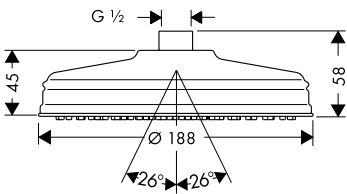

Overhead showers

Overhead shower 180 ljet Classic

Chrome
Special Finishes*

28487000
28487XXX

- / spray type: RainAir
- / shower head size: 180 mm
- / ball-joint: overhead shower angle adjustable
- / flow rate Rain spray (at 3 bar): 18 l/min
- / material spray disc: metal
- / installation: ceiling or wall
- / connection thread G 1/2
- / connection dimension: DN15

Optional parts:

- / Shower arm 389 mm
- / Ceiling connector 100 mm
- / Ceiling connector 300 mm

Chrome 27348000
Special Finishes* 27348XXX
Chrome 26432000
Brushed Nickel 26432820
Special Finishes* 26432XXX
Chrome 26433000
Brushed Nickel 26433820
Special Finishes* 26433XXX