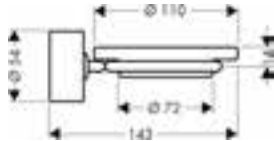

Soap dish

- / material: crystal glass
- / wall-mounted
- / material holder: metal

This product is available in the special finishes Polished and Brushed Bronze only via AXOR Signature inquiry.

Chrome	41533000
Brushed Nickel	41533820
Special Finishes*	41533XXX