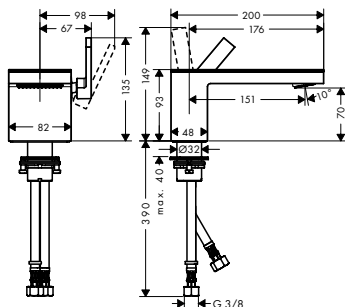

Single lever basin mixer 70
with push-open waste set
without plate

- / consists of: single lever basin mixer, waste set
- / ComfortZone 70
- / projection 151 mm
- / spray type: PowderRain
- / flow rate at 3 bar: 5 l/min
- / ceramic cartridge
- / temperature limitation adjustable
- / with isolated water conduction
- / suitable for continuous flow water heaters
- / push-open waste set G 1¼
- / connection type: G ¾ connections
- / connection dimension: DN15

Chrome 47012000
Special Finishes* 47012XXX

Required parts (choose one)

- / Plate 200 Metal
- / Plate 200 Glass
- / Plate 200 Black Walnut
- / Plate 200 Marble Lasa Covelano Vena Oro
- / Plate 200 Marble Nero Marquina
- / Plate 200 Leather
- / Mounting plate 200

Chrome 47903000
Special Finishes* 47903XXX
Mirror 47900000
Black 47900600
47906000
47909000
Grey 47913000
47916000
47921000

NEW