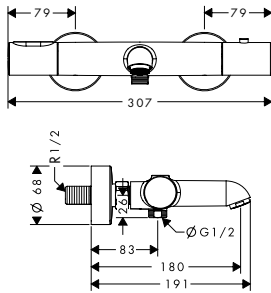

Thermostatic mixers/ valves/ diverters

Bath thermostat for exposed installation

Chrome
Special Finishes*

34435000
34435XXX

- / projection 180 mm
- / 2 functions
- / centre distance: 150 ± 12 mm
- / spray type mixer: normal spray
- / flow rate: 20 l/ min
- / thermostat cartridge, shut-off/ diverter valve
- / min. operating pressure: 1 bar
- / max. operating pressure: 10 bar
- / safety lock at 40° C
- / temperature limitation adjustable
- / non-return valve
- / with silencer
- / connection type: s-shaped connections
- / connection dimension: DN15

Shower thermostat for exposed installation

Chrome
Special Finishes*

34635000
34635XXX