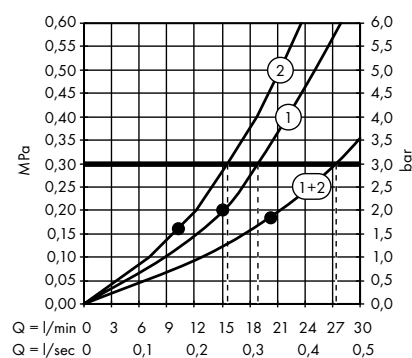

/ Overhead shower 300/300 2jet with shower arm
35318000

1. PowderRain
2. Intense PowderRain