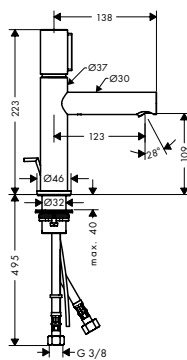

Basin mixer Select 110
with pop-up waste set

- / consists of: Basin mixer, waste set
- / ComfortZone 110
- / projection 123 mm
- / laminar spray
- / flow rate at 3 bar: 5 l/ min
- / Select cartridge with temperature control
- / temperature limitation adjustable
- / suitable for continuous flow water heaters
- / pop-up waste set G 1 1/4
- / connection type: G 3/8 connections
- / connection dimension: DN15

Chrome
Brushed Nickel
Special Finishes*

45010000
45010820
45010XXX

Alternative products:

- / Basin mixer Select 110 with waste set

Chrome
Brushed Nickel
Special Finishes*

45012000
45012820
45012XXX