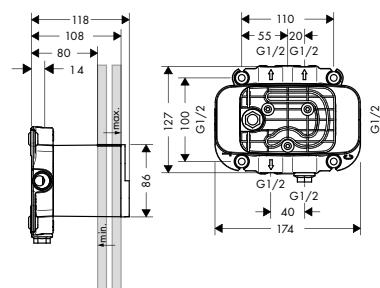

Basic set for thermostatic module
for concealed installation

45710180

- / 2 inlets / 4 outlets
- / all outlets can be used simultaneously
- / connection thread
- / Rp 1/2
- / installation depth: from 80 to 108 mm
- / sound-decoupled installation

Required parts:
/ Thermostatic module for concealed installation for 1 function Chrome 45711000
/ Thermostatic module for concealed installation for 2 functions Special Finishes* 45711XXX
/ Thermostatic module for concealed installation for 3 functions Chrome 45712000
Special Finishes* 45712XXX
Chrome 45713000
Special Finishes* 45713XXX

Extension set 25 mm for basic set
thermostatic module

45790000

- / extension for basic set
- / extension length: 25 mm

Optional parts:
/ Basic set for thermostatic module for concealed installation 45710180