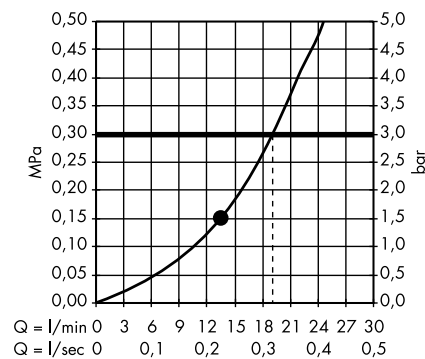

/ Plate overhead shower 240 1jet # 28494000