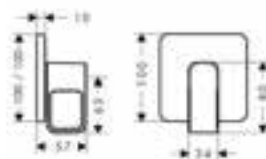

finish code no.

Thermostat for concealed installation with shut-off/ diverter valve

- / 2 functions
- / thermostat cartridge, shut-off valve
- / min. operating pressure: 1 bar
- / max. operating pressure: 10 bar
- / safety lock at 40° C
- / temperature limitation adjustable
- / non-return valve
- / with silencer
- / connection type: basic set

This product is not available in the special finishes Polished and Brushed Black Chrome.

Required parts:

- / Basic set iBox universal 01700180

Optional parts:

- / Extension element softcube 2-hole 0-1-2 Chrome 14973000
- / Extension 25 mm for basic set iBox Special Finishes* 14973XXX
- universal 13587000
- / Fastening rail set for iBox universal 93171000

Basic set iBox universal

01700180

- / suitable for all shower, bath tub and thermostat finish sets for concealed installation
- / connection thread
- / Rp 3/4
- / rotationally-symmetric installation
- / sound-decoupled installation
- / connection dimension: DN20

Optional parts:

- / Extension 25 mm for basic set iBox universal 13587000
- / Fastening rail set for iBox universal 93171000

Shut-off valve for concealed installation

Chrome 11960000
Special Finishes* 11960XXX

- / connection type: DN15/DN20

This product is not available in the special finishes Polished and Brushed Black Chrome.

Required parts:

- / Basic set 52 l/min for shut-off valve for concealed installation spindle 16973180
- / Basic set 40 l/min for concealed installation for shut-off valve ceramic 16974180
- / Basic set 130 l/min for shut-off valve for concealed installation spindle 16970180