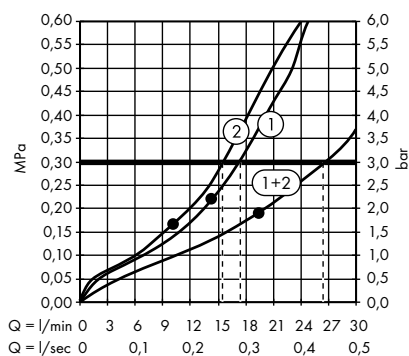

/ Overhead shower 250/250 2jet with ceiling connection
35312000

1. PowderRain
2. Intense PowderRain

/ Overhead shower 250/250 2jet ceiling
35313000