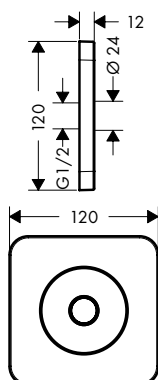

Wall plates

Wall plate 120/120 Softcube

- / material: metal
- / wall-mounted

Optional parts:

- / Shower arm 389 mm

finish

code no.

Chrome 36725000
Special Finishes* 36725XXX

Chrome 27348000
Special Finishes* 27348XXX