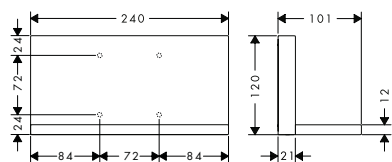

Shelf 240/120

Chrome
Special Finishes*

40873000
40873XXX

- / for use with either vertical or horizontal installation of the basic set
- / when positioning the shelf between waterconducting parts (# 10755000, # 10751000, # 10942000, # 10972000, # 10651000, # 28491000) in joined installation (10 mm distance), it is recommended to use basic set # 40878180
- / suitable for installation with or without basic set # 40878180