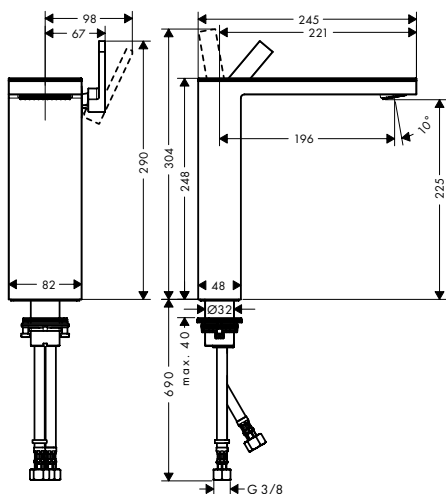

Required parts (choose one)

/ Plate 245 Metal

Chrome	47904000
Special Finishes*	47904XXX

/ Plate 245 Glass

Mirror	47901000
Black	47901600
	47907000
	47910000

/ Plate 245 Black Walnut

/ Plate 245 Marble Lasa Covelano Vena Oro

/ Plate 245 Marble Nero Marquina

/ Plate 245 Leather

/ Mounting plate 245

Grey	47914000
	47917000
	47922000