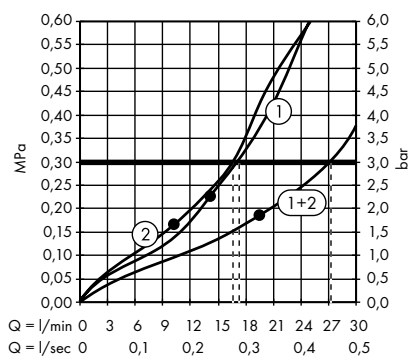

/ Overhead shower 300 2jet with ceiling connection
35304000

1. PowderRain
2. Intense PowderRain