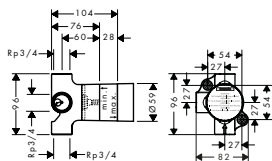

Basic set for shut-off/ diverter
valve Trio for concealed
installation

- / 2 functions
- / simultaneous utilization by 2 outlets
- / suitable for all Trio finish sets
- / flow rate: 65 l/ min
- / connection dimension: DN20

Optional parts:

- / Extension set 25 mm for shut-off/ diverter valve Trio-/ Quattro

16982180

92990000