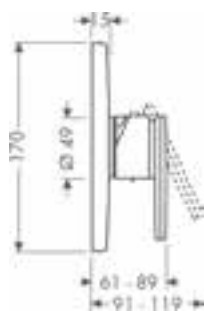

Single lever shower mixer
for concealed installation
with lever handle

Chrome
Special Finishes*

39655000
39655XXX

- / 1 function
- / connection type: basic set
- / flow rate at 3 bar: 29.3 l/min
- / ceramic cartridge
- / min. operating pressure: 1 bar
- / max. operating pressure: 10 bar
- / temperature limitation adjustable
- / with silencer
- / suitable for continous flow water heaters

Required parts:

- / Basic set iBox universal 01700180

Optional parts:

- / Extension element square 1-hole red blue Chrome
  Special Finishes*
  14965000
  14965XXX
- / Extension 25 mm for basic set iBox universal 13587000
- / Fastening rail set for iBox universal 93171000