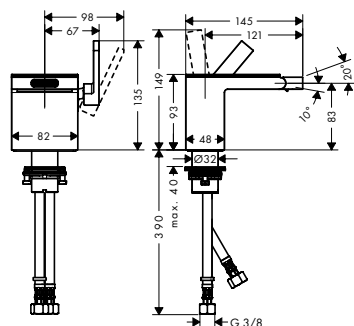

Single lever bidet mixer with push-open waste set without plate

Chrome Special Finishes* 47212000
47212XXX

- / consists of: single lever bidet mixer, waste set
- / projection 121 mm
- / aerator with ball pivot
- / normal spray
- / flow rate at 3 bar: 5 l/min
- / ceramic cartridge
- / temperature limitation adjustable
- / isolated water conduction
- / suitable for continuous flow water heaters
- / push-open waste set G 1 1/4
- / connection dimension: DN15

Required parts (choose one)

- / Plate 150 Metal
  - Chrome 47905000
  - Special Finishes* 47905XXX
- / Plate 150 Glass
  - Mirror 47902000
  - Black 47902600
  - 47908000
  - 47911000
- / Plate 150 Black Walnut
- / Plate 150 Marble Lasa Covelano Vena Oro
- / Plate 150 Marble Nero Marquina
- / Plate 150 Leather
  - Grey 47918000
  - 47923000
- / Mounting plate 150

NEW