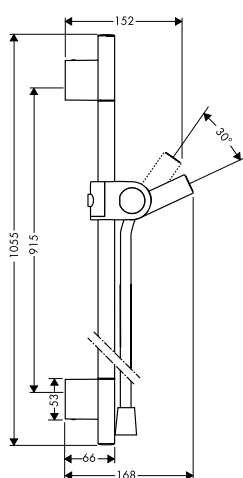

Shower bar 0.90 m

- / consists of: shower bar, shower hose, slider
- / bar width: brass pipe with a bar calibre of 22 mm
- / metal shower slide
- / slide with locking mechanism
- / slide inclination angle steplessly adjustable

1. Consisting of:
2. / Shower hose 1.60 m (# 28626000)

Optional parts:

- / Corner fitting set
- / Wall bar spacer

Chrome 27989000
Special Finishes* 27989XXX

Chrome 28693000
Special Finishes* 28693XXX
Light Grey 96397000