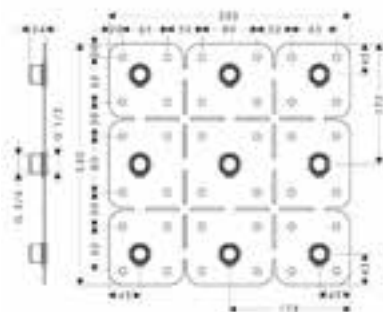

Installation part

28470180

- / installation aid for overhead shower with several modules, allows dimensionally accurate positioning scope of supply: mounting screws
- / sound-decoupled installation
- / connection dimension: DN15