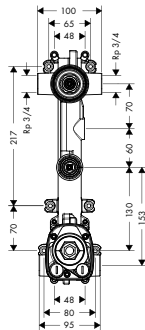

Basic set for thermostatic module 380/120 for concealed installation for 2 functions

- / 2 functions
- / 2 outlets can be used simultaneously
- / flow rate at free through-flow: 59 l/min
- / horizontal or vertical installation
- / sound-decoupled installation
- / in a joined installation it serves as a waterconducting unit and allows dimensionally accurate positioning
- / connection dimension: DN20

Chrome
Special Finishes*

36703000
36703XXX

Required parts:

- / Thermostatic module 380/120 for concealed installation for 2 functions with plate