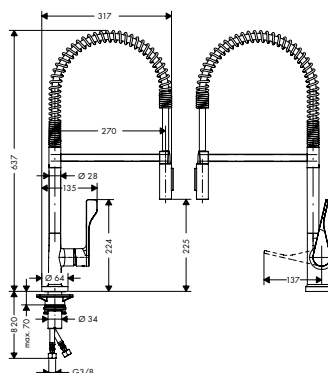

Single lever kitchen mixer 230 Semi-Pro

- / ComfortZone 230
- / swivel range 360°
- / normal and spray jet
- / lockable shower spray, spray returns through pressing spray diverter
- / connection dimension: DN15
- / maximum flow rate at 3 bar: 9.5 l/min
- / ceramic cartridge
- / connection type: G 3/8 connections
- / integrated non-return valve
- / suitable for continuous flow water heaters

This product is available in special finishes only via AXOR Signature inquiry.

Alternative products:

- / Single lever kitchen mixer 230 Semi-Pro Eco

Chrome	39840000
Stainless Steel Finish	39840800
Special Finishes*	39840XXX

This product is available in special finishes only via AXOR Signature inquiry.

Chrome	39842000
Stainless Steel Finish	39842800
Special Finishes*	39842XXX

*For additional information please refer to the "special finish" overview.