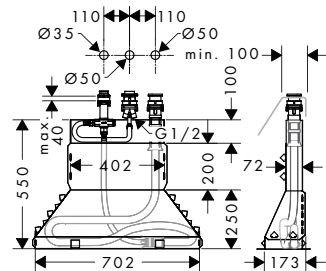

Basic set for 3-hole rim mounted single lever bath mixer

15485180

- / maximum pull-out length of hand shower: 1.10 m
- / connection dimension: DN15