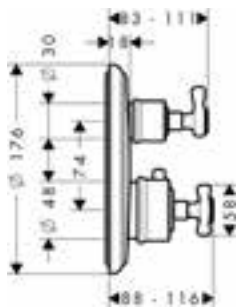

Required parts:

- / Basic set iBox universal

01700180

Optional parts:

- / Extension element round 1-hole
- / Extension 25 mm for basic set iBox universal
- / Fastening rail set for iBox universal

Chrome	14960000
Brushed Nickel	14960820
Special Finishes*	14960XXX
	13587000
	93171000