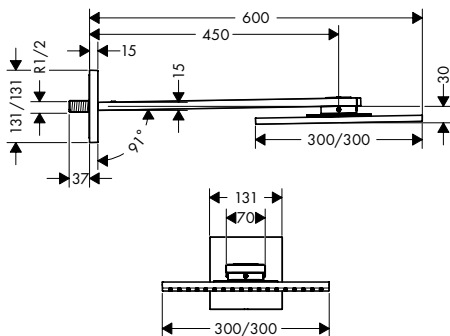

Overhead shower 300/300 1jet with shower arm

Chrome
Special Finishes*

35314000
35314XXX

- / consists of: overhead shower, shower arm
- / spray type: PowderRain
- / shower head size: 300 x 300 mm
- / shower arm length: 450 mm
- / maximum flow rate at 3 bar: 18 l/min
- / flow rate PowderRain spray (at 0.3 bar): 18 l/min
- / dynamic spray nozzles move out while using
- / material spray disc: metal
- / overhead shower removable for cleaning
- / ServiceCard with sieve can be removed without tools for cleaning purpose
- / installation: wall
- / connection thread G 1/2
- / connection dimension: DN15