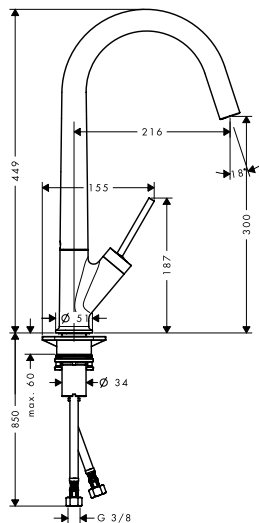

AXOR Starck

Single lever kitchen mixer 300 with swivel spout

- / handle can be positioned on the right or left
- / ComfortZone 300
- / swivel range adjustable in 3 steps 110°, 150° or 360°
- / normal spray
- / connection dimension: DN15
- / maximum flow rate at 3 bar: 16 l/min
- / joystick ceramic cartridge
- / connection type: G 3/8 connections
- / integrated non-return valve
- / suitable for continuous flow water heaters

Alternative products:

- / Single lever kitchen mixer 300 with swivel spout Eco

finish	code no.
Chrome	10822000
Stainless Steel Finish	10822800
Special Finishes*	10822XXX