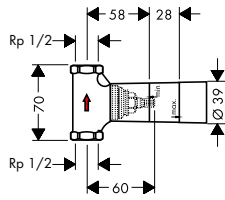

finish

code no.

Basic set 52 l/min for shut-off valve for concealed installation spindle

- / connection type: DN15
- / suitable for all shut-off valves finish sets
- / flow rate: 52 l/min
- / connection dimension: DN15

Alternative products:

- / Basic set 40 l/min for concealed installation for shut-off valve ceramic 16974180
- / Basic set 130 l/min for shut-off valve for concealed installation spindle 16970180

Optional parts:

- / Extension set 25 mm for shut-off/ diverter valve Trio-/ Quattro 92990000