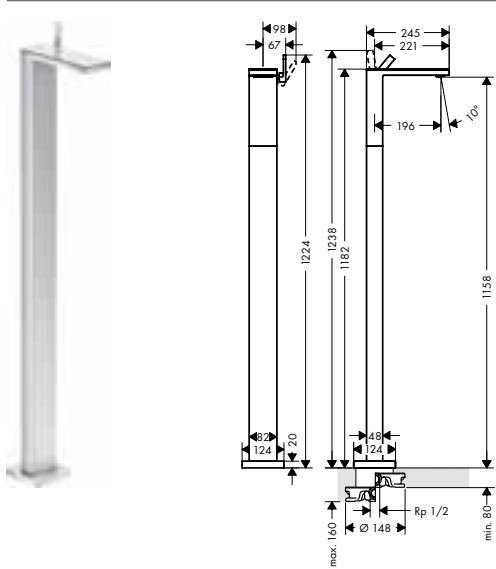

38959000

- / length of hoses 700 mm
- / for free positioning of spout and handles

Single lever basin mixer floor-standing with push-open waste set

- / consists of: single lever basin mixer, plate, waste set
- / projection 196 mm
- / plate of glass made of safety glass
- / spray type: PowderRain
- / flow rate at 3 bar: 5 l/min
- / ceramic cartridge
- / temperature limitation adjustable
- / with isolated water conduction
- / suitable for continuous flow water heaters
- / push-open waste set G 1¼
- / connection type: basic set
- / connection dimension: DN15