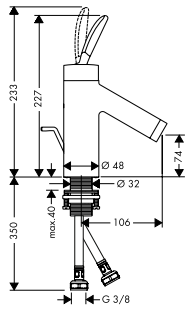

Basin Classic

Single lever basin mixer 70
with pop-up waste set

- / consists of: single lever basin mixer, waste set
- / ComfortZone 70
- / projection 106 mm
- / normal spray
- / flow rate at 3 bar: 5 l/min
- / joystick ceramic cartridge
- / suitable for continuous flow water heaters
- / pop-up waste set G 1 1/4
- / connection type: G 3/8 connections
- / connection dimension: DN15

finish

code no.

Chrome
Special Finishes*

10010000
10010XXX

Alternative products:

- / Single lever basin mixer 70 with waste set

Chrome
Special Finishes*

10018000
10018XXX