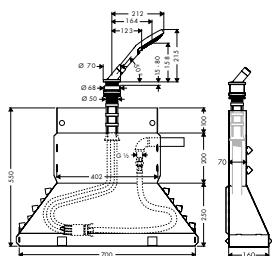

Rim mounted bath set with hand shower

Chrome 19418000
Special Finishes* 19418XXX

- / consists of: hand shower, shower holder, shower hose, Secubox, Secuflex hose brake, hose insert
- / suitable for for installation on bath rim or tile surround (no mounting plate available)
- / drilling diameter on bath tub: Ø 50 mm
- / connection dimension: DN15
- / maximum pull-out length of hand shower 1.10 m

Consisting of:

- / Hand shower 120 3jet (# 26050000)

Optional parts:

- / Secuflex insert extension 98806000