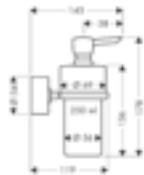

Liquid soap dispenser

- / wall-mounted
- / filling capacity 250 ml
- / material holder: metal

This product is available in the special finishes Polished and Brushed Bronze only via AXOR Signature inquiry.

Chrome	41519000
Brushed Nickel	41519820
Special Finishes*	41519XXX