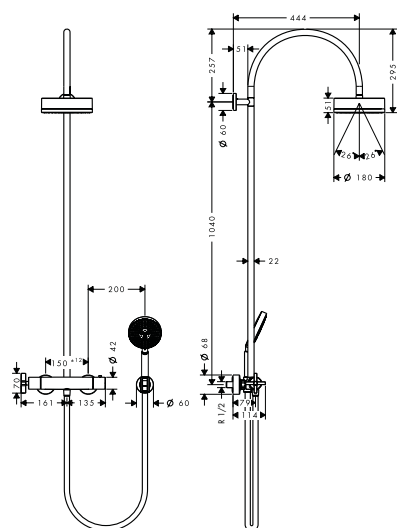

Showerpipe with thermostat and overhead shower 180 ljet

- / consists of: overhead shower, hand shower, shower thermostat, shower hose, shower holder
- / overhead shower AXOR Citterio
- / shower head size: 180 mm
- / spray type: Rain
- / ball-joint: overhead shower angle adjustable
- / hand shower wall support
- / shower arm length: 444 mm
- / maximum flow rate at 3 bar: 17 l/min
- / flow rate Rain spray (at 3 bar): 17 l/min
- / operating pressure: min. 0.15 MPa/max. 0.6 MPa
- / thermostat AXOR Citterio
- / safety lock at 38° C
- / adjustable hot water limitation
- / outlets controlled via turning handle
- / installation type: exposed installation
- / connection dimension DN15
- / connection thread G 1/2
- / centre distance 150 ± 12 mm

Chrome
Special Finishes*

39670000
39670XXX

Consisting of:

- / Overhead shower 180 ljet (# 28489000)
- / Hand shower 120 3jet (# 26050000)
- / Shower holder round (# 39525000)
- / Shower hose 1.60 m (# 28626000)

For matching thermostatic mixers, refer to the AXOR Showers chapter.