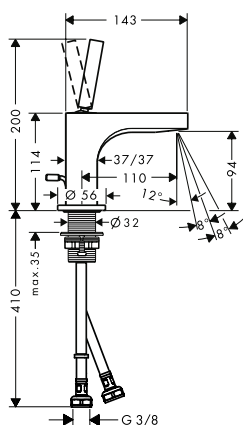

Single lever basin mixer 90
with pin handle for hand
washbasins with pop-up waste set

- / consists of: single lever basin mixer, waste set
- / ComfortZone 90
- / projection 110 mm
- / laminar spray
- / swiveling spray former
- / flow rate at 3 bar: 5 l/min
- / joystick ceramic cartridge
- / suitable for continuous flow water heaters
- / pop-up waste set G 1 1/4
- / connection type: G 3/8 connections
- / connection dimension: DN15

Chrome 39035000
Special Finishes* 39035XXX