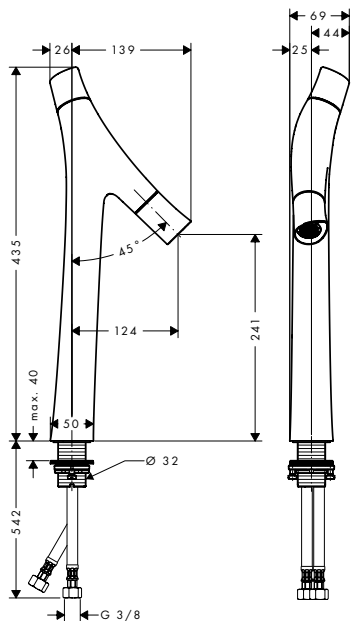

finish

code no.

2-handle basin mixer 240 for wash bowls with waste set

- / consists of: 2-handle basin mixer, waste set
- / ComfortZone 240
- / projection 124 mm
- / shower spray
- / flow rate at 3 bar: 3.5 l/min
- / flow rate booster: 5 l/min
- / ceramic cartridge for temperature control
- / ceramic valve for volume control
- / temperature limitation adjustable
- / separation of temperature and volume control
- / with isolated water conduction
- / suitable for continuous flow water heaters
- / non-closing waste set
- / connection type: G 3/8 connections
- / connection dimension: DN15

Chrome
Special Finishes*

12013000
12013XXX