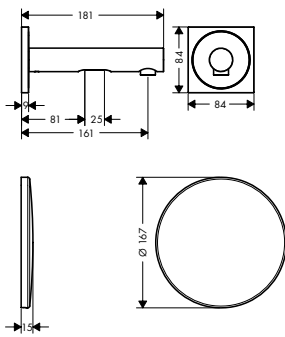

Electronic basin mixers

finish

code no.

Electronic basin mixer
for concealed installation
wall-mounted with spout 161 mm

Chrome
Special Finishes*

45110000
45110XXX

- / projection 161 mm
- / normal spray
- / flow rate at 3 bar: 5 l/min
- / theft-proof aerator
- / temperature adjustable via iBox
- / infrared sensor technology
- / automatic environmental adjustment of infrared sensor
- / adjustable optical range of infrared sensor (5 settings)
- / 230 V / 50 Hz mains connection
- / manual water stop for washbasin cleaning
- / for ideal function please note a minimum distance of 140 mm from the aerators center to the back rim of the wash basin
- / TÜV certified
- / dirt filters in the connection hoses

Alternative sizes:

- / Electronic basin mixer for concealed installation wall-mounted with spout 221 mm

Chrome
Special Finishes*

45111000
45111XXX

Required parts:

- / Basic set for electronic basin mixer for concealed installation wall-mounted

16180180

Optional parts:

- / Extension 25 mm for basic set for electronic basin mixer wall-mounted

13594000