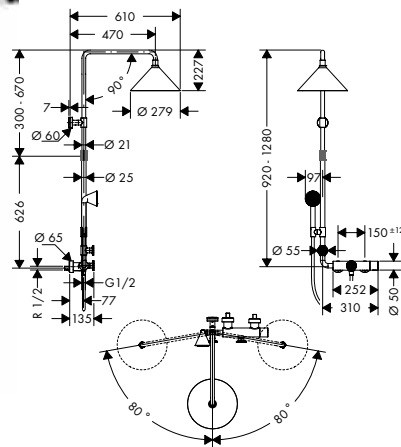

Consisting of:

- / Shower hose 1.60 m with volume control (# 28128XXX)
- / Baton hand shower 2jet (# 28532000)

Showerpipe with thermostat and overhead shower 240 2jet

Chrome
Special Finishes*

26020000
26020XXX