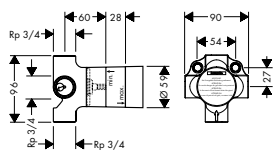

Basic set for Quattro four-way diverter valve for concealed installation

16930180

- / requires volume control
- / 3 functions
- / simultaneous utilization by 2 outlets
- / suitable for all Quattro finish sets
- / flow rate: 65 l/min
- / connection dimension: DN20

Optional parts:

- / Extension set 25 mm for shut-off/ diverter valve Trio-/ Quattro 92990000