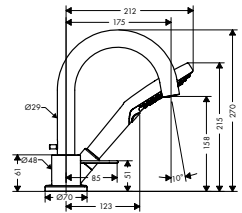

Consisting of:

- / Hand shower 120 3jet (# 26050000)

Optional parts:

- / Secuflex insert extension 98806000

finish

code no.

3-hole rim mounted bath mixer with loop handle

- Chrome
- Brushed Nickel
- Special Finishes*