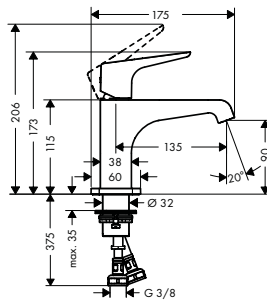

Single lever basin mixer 90
with lever handle for hand
washbasins with waste set

- / consists of: single lever basin mixer, waste set
- / ComfortZone 90
- / projection 135 mm
- / laminar spray
- / flow rate at 3 bar: 5 l/ min
- / ceramic cartridge
- / temperature limitation adjustable
- / suitable for continuous flow water heaters
- / non-closing waste set
- / connection type: G 3/8 connections
- / connection dimension: DN15

Chrome
Special Finishes*

36112000
36112XXX