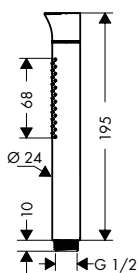

Hand showers

Baton hand shower 2jet

- / spray type: Rain, Mono
- / spray type adjustment by turning spray disc
- / maximum flow rate at 3 bar: 13 l/min
- / rinseable dirt filter
- / connection thread G 1/2
- / connection dimension: DN15
- / suitable for continuous flow water heaters
- / not recommended for rim-/ tile-mounted mixers

finish

code no.

Chrome 12680000
Special Finishes* 12680XXX

Optional parts:

- / Metal effect shower hose 1.25 m Chrome 28282000
  Special Finishes* 28282XXX
- / Metal effect shower hose 1.60 m Chrome 28286000
  Special Finishes* 28286XXX
- / Metal effect shower hose 2.00 m Chrome 28284000
  Special Finishes* 28284XXX