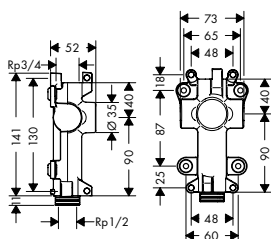

Basic set/ waterconducting unit for shelf 120/120 for concealed installation

40877180

- / in a joined installation it serves as a waterconducting unit, allows dimensionally accurate positioning. In combination with: # 40872000