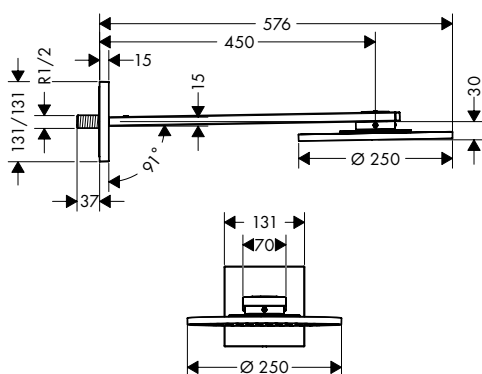

Required parts:

- / Basic set for overhead shower ceiling

35363180

Overhead shower 250 1jet with shower arm

Chrome
Special Finishes*

35284000
35284XXX

- / consists of: overhead shower, shower arm
- / spray type: PowderRain
- / shower head size: 250 mm
- / shower arm length: 450 mm
- / maximum flow rate at 3 bar: 19 l/min
- / flow rate PowderRain spray (at 0.3 bar): 19 l/min
- / dynamic spray nozzles move out while using
- / material spray disc: metal
- / overhead shower removable for cleaning
- / ServiceCard with sieve can be removed without tools for cleaning purpose
- / installation: wall
- / connection thread G 1/2
- / connection dimension: DN15