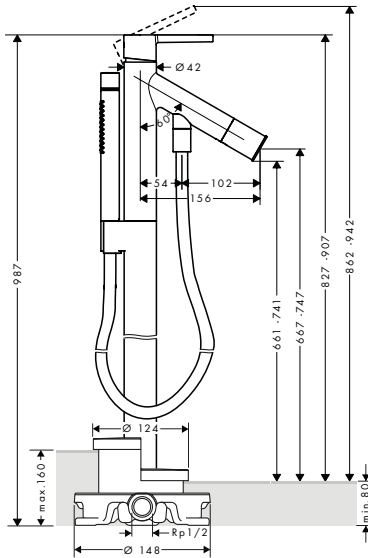

finish

code no.

Single lever bath mixer
floor-standing with lever handle

Chrome
Special Finishes*

10455000
10455XXX

- / consists of: single lever bath mixer floor standing, baton hand shower, shower hose, shower holder
- / projection 156 mm
- / connection type: basic set
- / spray type mixer: normal spray
- / spray type hand shower: Rain, Mono
- / flow rate at 3 bar: 22 l/min
- / ceramic cartridge
- / min. operating pressure: 1 bar
- / max. operating pressure: 10 bar
- / temperature limitation adjustable
- / diverter with automatic resetting
- / non-return valve
- / suitable for continuous flow water heaters
- / connection dimension: DN15
- / matching handle design for the AXOR Starck basin mixers with lever handles

Consisting of:

- / Metal effect shower hose 1.25 m (# 28282000)
- / Baton hand shower 2jet (# 28532000)

Required parts:

- / Basic set for mixers floor-standing 10452180

Optional parts:

- / Sealing foil for basic set bath mixer floor-standing 96441000
- / Extension 60 mm for spout Chrome 10981000
  Special Finishes* 10981XXX
- / Extension 60 mm for pipe 97686000

Single lever bath mixer
floor-standing with pin handle

Chrome
Special Finishes*

10456000
10456XXX

- / consists of: single lever bath mixer floor standing, baton hand shower, shower holder
- / projection 156 mm
- / connection type: basic set
- / spray type mixer: normal spray
- / spray type hand shower: Rain, Mono
- / flow rate at 3 bar: 22 l/min
- / ceramic cartridge
- / min. operating pressure: 1 bar
- / max. operating pressure: 10 bar
- / temperature limitation adjustable
- / diverter with automatic resetting
- / non-return valve
- / suitable for continuous flow water heaters
- / connection dimension: DN15

Consisting of:

- / Metal effect shower hose 1.25 m (# 28282000)
- / Baton hand shower 2jet (# 28532000)

Required parts:

- / Basic set for mixers floor-standing 10452180

Optional parts:

- / Sealing foil for basic set bath mixer floor-standing 96441000
- / Extension 60 mm for spout Chrome 10981000
  Special Finishes* 10981XXX
- / Extension 60 mm for pipe 97686000