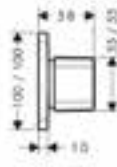

- / Extension set 25 mm for shut-off/ diverter valve Trio-/ Quattro 92990000

Shut-off/ diverter valve Trio/ Quattro for concealed installation

Chrome
Special Finishes*

11925000
11925XXX

- / connection dimension: DN20