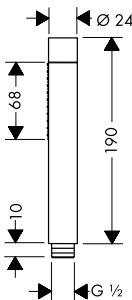

Baton hand shower 2jet

- / spray type: Rain, Mono
- / spray type adjustment by turning spray disc
- / maximum flow rate at 3 bar: 16 l/min
- / rinseable dirt filter
- / connection thread G 1/2
- / connection dimension: DN15
- / suitable for continuous flow water heaters
- / not recommended for rim-/ tile-mounted mixers

Chrome
Special Finishes*

28532000
28532XXX

Alternative products:

- / Baton hand shower 1jet

Chrome	10531000
Special Finishes*	10531XXX

Optional parts:

- / Metal effect shower hose 1.25 m
- / Metal effect shower hose 1.60 m
- / Metal effect shower hose 2.00 m

Chrome	28282000
Special Finishes*	28282XXX
Chrome	28286000
Special Finishes*	28286XXX
Chrome	28284000
Special Finishes*	28284XXX