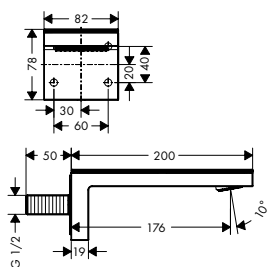

Bath spout

Chrome/ Mirror Glass 47410000
Chrome/Black Glass 47410600

- / consists of: bath spout, plate
- / projection 176 mm
- / wall-mounted
- / plate of metal
- / flow rate: 20 l/min
- / connection dimension: DN15
- / spray type: normal spray