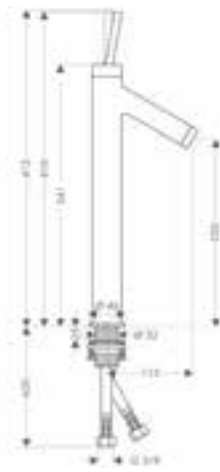

finish

code no.

Single lever basin mixer 250
with pin handle for wash bowls
with waste set

- / consists of: single lever basin mixer, waste set
- / ComfortZone 250
- / projection 112 mm
- / normal spray
- / flow rate at 3 bar: 5 l/ min
- / joystick ceramic cartridge
- / suitable for continuous flow water heaters
- / non-closing waste set
- / connection type: G 3/8 connections
- / connection dimension: DN15

Chrome
Special Finishes*

10129000
10129XXX