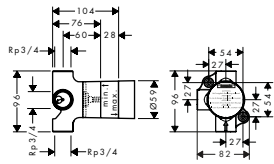

Basic set for shut-off/ diverter valve Trio for concealed installation

16982180

- / 2 functions
- / simultaneous utilization by 2 outlets
- / suitable for all Trio finish sets
- / flow rate: 65 l/min
- / connection dimension: DN20

Optional parts:

- / Extension set 25 mm for shut-off/ diverter valve Trio-/ Quattro 92990000