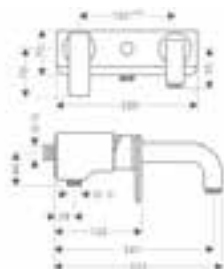

Bath

Single lever bath mixer for exposed installation with lever handle

Chrome 39400000
Special Finishes* 39400XXX

- / projection 241 mm
- / connection type: G 1/2
- / centre distance: 150 ± 16 mm
- / spray type mixer: normal spray
- / ceramic cartridge
- / min. operating pressure: 1 bar
- / max. operating pressure: 10 bar
- / temperature limitation adjustable
- / diverter with automatic resetting
- / non-return valve
- / with silencer
- / suitable for continuous flow water heaters
- / connection dimension: DN15