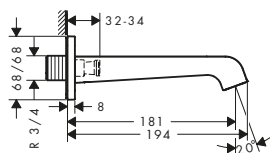

Bath

Bath Spout

- / connection type: G ¾
- / projection 181 mm
- / flow rate: 22 l/min
- / spray type: laminar spray

Chrome
Special Finishes*

36425000
36425XXX