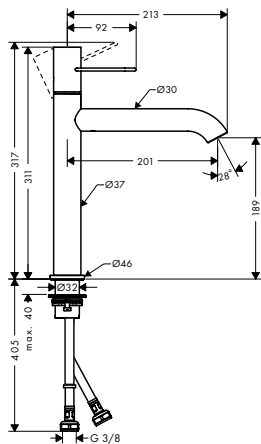

Single lever basin mixer 190
with loop handle for wash bowls
and waste set

- / consists of: single lever basin mixer, waste set
- / ComfortZone 190
- / projection 201 mm
- / normal spray
- / flow rate at 3 bar: 5 l/min
- / ceramic cartridge
- / temperature limitation adjustable
- / suitable for continuous flow water heaters
- / non-closing waste set
- / connection type: G 3/8 connections
- / connection dimension: DN15

Chrome 38032000
Brushed Nickel 38032820
Special Finishes* 38032XXX