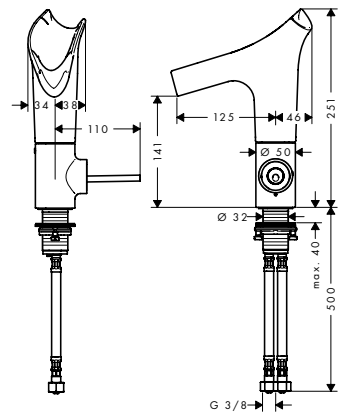

Basin

Single lever basin mixer 140 with glass spout and waste set

- / consists of: single lever basin mixer, waste set
- / ComfortZone 140
- / projection 125 mm
- / swivel range adjustable in 3 steps 95°, 120° or 360°
- / laminar spray
- / EasyClick connection between body and spout with SafetyStop-function
- / Spout is dishwasher safe
- / material spout: crystal glass
- / flow rate at 3 bar: 4 l/min
- / joystick ceramic cartridge
- / non-closing waste set
- / connection type: G 3/8 connections
- / connection dimension: DN15
- / handle can be positioned on the right or left
- / handle position on the side: bottom-side at the base body (not suitable for wash bowls)

finish

code no.

Chrome	12112000
White	12112450
Special Finishes*	12112XXX

Alternative sizes:

- / Single lever basin mixer 220 with glass spout for wash bowls with waste set

Chrome	12114000
Special Finishes*	12114XXX

Alternative products:

- / Single lever basin mixer 140 with glass spout and waste set - diamond cut
- / Single lever basin mixer 140 with glass spout and waste set - bevel cut

Chrome	12122000
Polished Gold Optic	12122990
Special Finishes*	12122XXX
Chrome	12123000
Polished Gold Optic	12123990
Special Finishes*	12123XXX