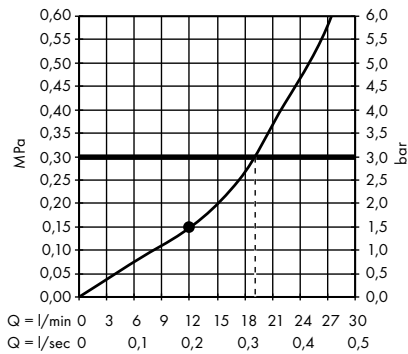

/ Overhead shower 460/300 1jet with shower arm and square escutcheon # 35278000