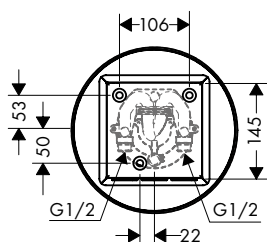

finish

code no.

Overhead shower 250 2jet ceiling

Chrome
Special Finishes*

35298000
35298XXX

- / spray type: PowderRain, Intense PowderRain
- / shower head size: 250 mm
- / maximum flow rate at 3 bar: 18 l/min
- / flow rate Intense PowderRain (at 3bar): 17 l/min
- / flow rate PowderRain spray (at 0.3 bar): 18 l/min
- / Select button on thermostat
- / dynamic spray nozzles move out while using
- / material spray disc: metal
- / overhead shower removable for cleaning
- / installation: flush with the ceiling
- / connection dimension: DN15

Required parts:

- / Basic set for overhead shower ceiling

35363180