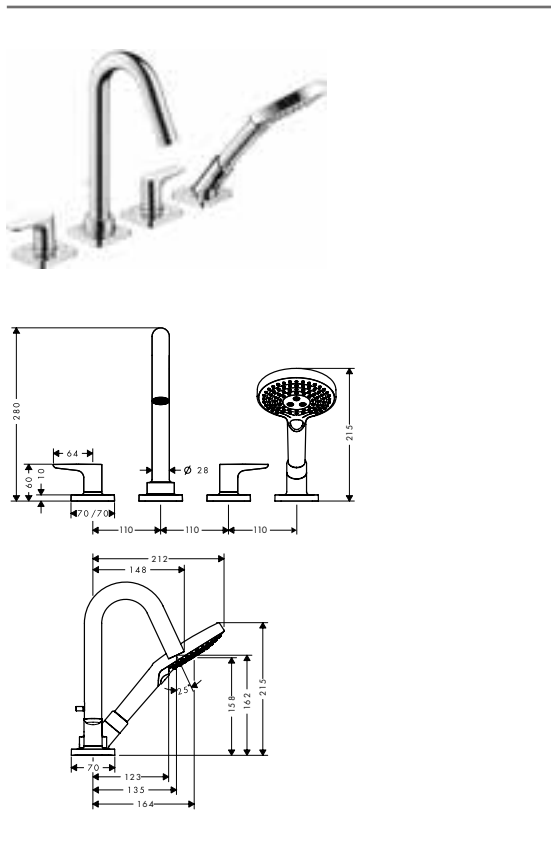

4-hole rim mounted bath mixer with lever handles and escutcheons

- / consists of: 4-hole rim mounted bath mixer, hand shower, shower hose, shower holder
- / projection 135 mm
- / connection type: basic set
- / spray type mixer: normal spray
- / spray type hand shower: Rain, RainAir, WhirlAir
- / maximum pull-out length of hand shower: 1.10 m
- / ceramic valves hot/ cold 90°
- / min. operating pressure: 1 bar
- / max. operating pressure: 10 bar
- / diverter with automatic resetting
- / non-return valve
- / connection dimension: DN15

Consisting of:
/ Hand shower 120 3jet (# 26050000)

Required parts:
/ Basic set for 4-hole rim mounted bath mixer 15480180

Optional parts:
/ Secuflex insert extension 98806000

finish code no.
Chrome 34444000
Special Finishes* 34444XXX