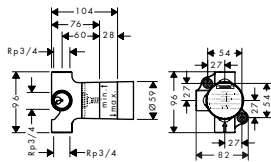

Optional parts:

- / Extension set 25 mm for shut-off/ diverter valve Trio-/ Quattro 92990000

finish

code no.

Basic set for shut-off/ diverter valve Trio for concealed installation

16982180

- / 2 functions
- / simultaneous utilization by 2 outlets
- / suitable for all Trio finish sets
- / flow rate: 65 l/min
- / connection dimension: DN20