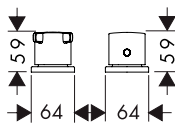

2-hole rim mounted thermostatic bath mixer

Chrome

36412000

Special Finishes*

36412XXX

- / 2 functions
- / will not run two outlets at same time
- / safety lock at 40° C
- / temperature limitation adjustable
- / suitable for remote spout
- / connection type: basic set
- / connection dimension: DN15

Required parts:

- / Basic set for 2-hole rim mounted thermostatic bath mixer

15486180

Optional parts:

- / Flexible connection tube 800 mm
- / Connection tube set for 2-hole rim mounted thermostatic bath mixer

58308000

13089000