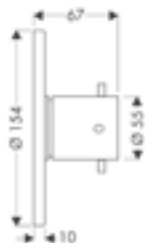

Shut-off/ diverter valve Trio/ Quattro for concealed installation

Chrome
Special Finishes*

10930000
10930XXX

Required parts:

- / Basic set for Quattro four-way diverter valve for concealed installation 16930180
- / Basic set for shut-off/ diverter valve Trio for concealed installation 16982180

Optional parts:

- / Extension set 25 mm for shut-off/ diverter valve Trio-/ Quattro 92990000