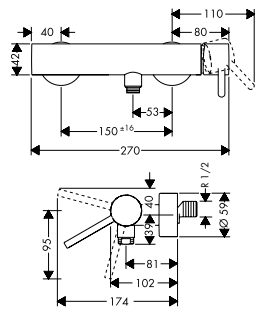

Shower

finish

code no.

Single lever shower mixer
for exposed installation with pin
handle

- / 1 function
- / connection type: s-shaped connections
- / centre distance: 150 ± 16 mm
- / flow rate at 3 bar: 22 l/min
- / ceramic cartridge
- / min. operating pressure: 1 bar
- / max. operating pressure: 10 bar
- / temperature limitation adjustable
- / non-return valve
- / with silencer
- / suitable for continuous flow water heaters
- / hose connection DN15
- / connection dimension: DN15

Chrome
Special Finishes*

10611000
10611XXX