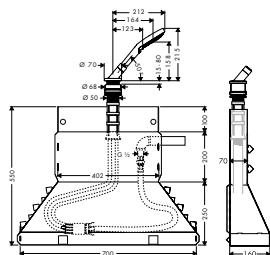

Rim mounted bath set with hand shower

Chrome 19418000
Special Finishes* 19418XXX

- / consists of: hand shower, shower holder, shower hose, Secubox, Secuflex hose brake, hose insert
- / suitable for for installation on bath rim or tile surround (no mounting plate available)
- / drilling diameter on bath tub: Ø 50 mm
- / connection dimension: DN15
- / maximum pull-out length of hand shower 1.10 m

Consisting of:

- / Hand shower 120 3jet (# 26050000)

Optional parts:

- / Secuflex insert extension

98806000