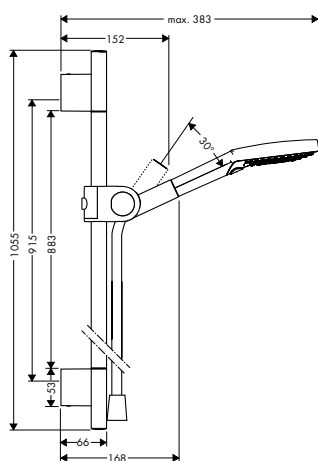

finish code no.

Shower set 0.90 m with hand shower 120 3jet

- / consists of: hand shower, shower bar, shower hose, slider
- / shower head size: 120 mm
- / spray type: Rain, RainAir, WhirlAir
- / convenient diversion via Select button
- / pivot connector prevent hose from tangling
- / wall bar 0.90 m
- / support for shower hose with conical nuts
- / inclination angle can be adjusted by 30°
- / maximum flow rate at 3 bar: 15 l/min
- / wall supports of metal

1. Consisting of:
2. / Hand shower 120 3jet (# 26050000)
   - / Shower bar 0.90 m (# 27989000)
   - / Shower hose 1.60 m (# 28626000)

Optional parts:

- / Corner fitting set
- / Wall bar spacer

Chrome 27987000
Special Finishes* 27987XXX

Chrome 28693000
Special Finishes* 28693XXX
Light Grey 96397000