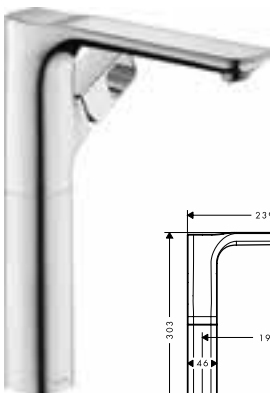

Single lever basin mixer 280 for wash bowls with waste set

- / consists of: single lever basin mixer, waste set
- / ComfortZone 280
- / projection 198 mm
- / normal spray
- / flow rate at 3 bar: 5 l/min
- / ceramic cartridge
- / temperature limitation adjustable
- / suitable for continuous flow water heaters
- / non-closing waste set
- / connection type: G 3/8 connections
- / connection dimension: DN15
- / handle position on the side: top-side at the spout (generally suitable for wash bowls)

This product is not available in the special finishes Polished and Brushed Black Chrome.

Chrome 11035000
Special Finishes* 11035XXX