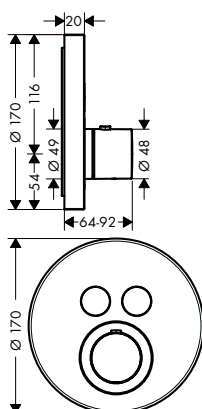

Thermostat for concealed installation round for 2 functions

- / 2 functions
- / simultaneous use of several outlets
- / Select push-button on/off control for 2 outlets
- / flow rate upper outlet: 25 l/min
- / flow rate lower outlet: 23 l/min
- / thermostat cartridge
- / safety lock at 40° C
- / temperature limitation adjustable
- / connection type: basic set
- / Thermostat is delivered with buttons Rain large and hand shower

Chrome 36723000
Brushed Nickel 36723820
Special Finishes* 36723XXX

1. Required parts:
2. / Basic set iBox universal 01700180
3. ---
4. Optional parts:
5. / Extension 25 mm for basic set iBox universal 13587000
   - / Fastening rail set for iBox universal 93171000