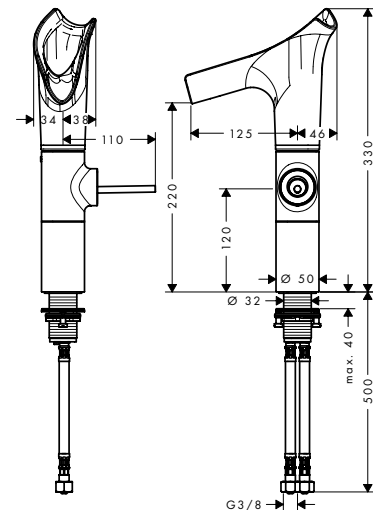

Alternative sizes:

- / Single lever basin mixer 140 with glass spout and waste set

Chrome 12112000
White 12112450
Special Finishes* 12112XXX