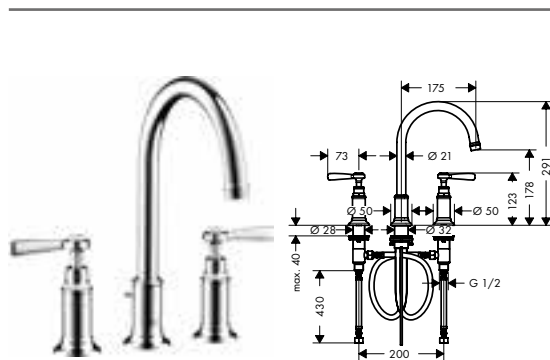

Chrome
Brushed Nickel
Special Finishes*

16535000
16535820
16535XXX

Optional parts:

- / Hose extension set for 3-hole basin mixer

38959000

3-hole basin mixer 180 with lever handles and pop-up waste set

- / consists of: 3-hole basin mixer, waste set
- / ComfortZone 180
- / projection 175 mm
- / swivel range 120°
- / normal spray
- / flow rate at 3 bar: 5 l/min
- / ceramic valves hot/ cold 90°
- / suitable for continuous flow water heaters
- / pop-up waste set G 1 1/4
- / connection type: G 3/8 connections
- / connection dimension: DN15