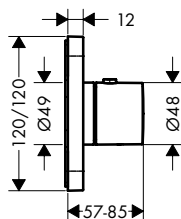

Thermostat 120/120 for concealed installation

- / maximum flow rate at 3 bar: 59 l/min
- / flow rate at 3 bar: 59 l/min
- / thermostat cartridge
- / min. operating pressure: 1,5 bar
- / max. operating pressure: 10 bar
- / safety lock at 40° C
- / temperature limitation adjustable
- / non-return valve
- / connection type: basic set
- / connection dimension: DN20

Required parts:

- / Basic set for thermostatic module 120/120 for concealed installation

Optional parts:

- / Extension set 25 mm for thermostatic module

Chrome	36702000
Special Finishes*	36702XXX

10754180

Chrome	10790000
Special Finishes*	10790XXX