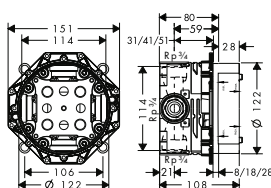

finish code no.

Thermostat for concealed installation softcube for 1 function

Chrome 36705000
Special Finishes* 36705XXX

- / 1 function
- / Select push-button on/off control for 1 outlet
- / maximum flow rate at 3 bar: 26 l/min
- / thermostat cartridge
- / safety lock at 40° C
- / temperature limitation adjustable
- / connection type: basic set
- / Thermostat is delivered with button On/Off

Required parts:
/ Basic set iBox universal 01700180

Optional parts:
/ Extension element Chrome 98860000
Special Finishes* 98860XXX
/ Extension 25 mm for basic set iBox universal 13587000
/ Fastening rail set for iBox universal 93171000

Thermostat for concealed installation softcube for 2 functions

Chrome 36707000
Special Finishes* 36707XXX

- / 2 functions
- / simultaneous use of several outlets
- / Select push-button on/off control for 2 outlets
- / flow rate upper outlet: 25 l/min
- / flow rate lower outlet: 23 l/min
- / thermostat cartridge
- / safety lock at 40° C
- / temperature limitation adjustable
- / connection type: basic set
- / Thermostat is delivered with buttons hand shower and Rain large

Required parts:
/ Basic set iBox universal 01700180

Optional parts:
/ Extension 25 mm for basic set iBox universal 13587000
/ Fastening rail set for iBox universal 93171000
/ Extension element Chrome 98860000
Special Finishes* 98860XXX

Basic set iBox universal

01700180

- / suitable for all shower, bath tub and thermostat finish sets for concealed installation
- / connection thread
- / Rp 3/4
- / rotationally-symmetric installation
- / sound-decoupled installation
- / connection dimension: DN20

Optional parts:
/ Extension 25 mm for basic set iBox universal 13587000
/ Fastening rail set for iBox universal 93171000