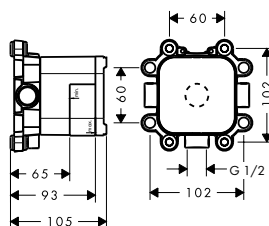

finish

code no.

LampShower 275 1jet with shower arm

Chrome
Special Finishes*

26031000
26031XXX

- / consists of: overhead shower, shower arm
- / spray type: Rain
- / shower head size: 275 mm
- / shower arm length: 380 mm
- / shower arm swivels by 150°
- / ball-joint: overhead shower angle adjustable
- / maximum flow rate at 3 bar: 13 l/min
- / flow rate Rain spray (at 3 bar): 13 l/min
- / spray zones: special spray image from placed inside spray nozzles on the inner diameter
- / material spray disc: metal
- / spray disc removable for cleaning
- / installation: wall
- / connection dimension: DN15
- / with integrated lighting
- / illuminant: LED
- / power supply: 12 V
- / transformer power supply for concealed installation 12 V, 18 W
- / input voltage: 100 - 240 V AC / 50 / 60 Hz
- / output voltage: 12 V - DC
- / colour temperature: 2700 K
- / energy efficiency label: A+
- / TÜV certified

Required parts:

- / Basic set for LampShower 275 1jet with shower arm and overhead shower
- 240 2jet with shower arm

26909180

Basic set for LampShower 275 1jet with shower arm and overhead shower 240 2jet with shower arm

26909180

- / TÜV certified
- / sound-decoupled installation
- / connection for power supply by empty tube
- / the basic set is required in case of insufficient quality and stability of the wall structure
- / connection dimension: Rp 1/2