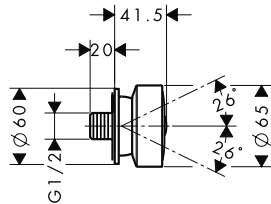

Body shower round 1jet

Chrome 28464000
Special Finishes* 28464XXX

- / shower head size: 65 mm
- / spray type: normal spray
- / ball-joint: side shower angle adjustable
- / rosette: circular
- / flow rate normal spray (at 3 bar): 5 l/min
- / grey spray disc
- / connection thread: G 1/2
- / suitable for continuous flow water heaters
- / connection dimension: DN15
- / material: metal