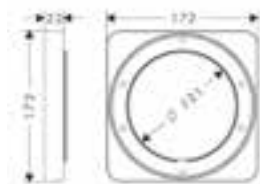

Optional parts:

- / Extension 25 mm for basic set iBox universal
- / Fastening rail set for iBox universal

13587000

93171000

Extension 25 mm for basic set
iBox universal

13587000

- / extension for basic set
- / extension length: 25 mm