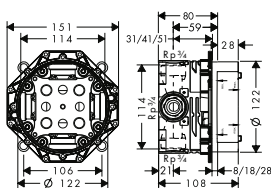

Optional parts:

- / Extension 25 mm for basic set iBox universal 13587000
- / Fastening rail set for iBox universal 93171000

		finish	code no.
 	Porter unit / integrated support function / non-return valve / hose nut: for shower hoses with conical nut on both sides	Chrome Special Finishes*	11626000 11626XXX
	Optional parts: / Shower hose 1.25 m / Shower hose 1.60 m / Shower hose 2.00 m	Chrome Special Finishes* Chrome Special Finishes* Chrome Special Finishes*	28622000 28622XXX 28626000 28626XXX 28624000 28624XXX