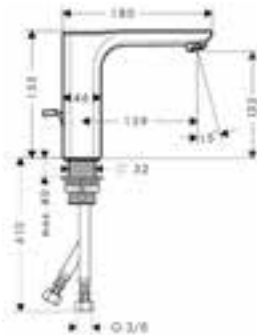

Single lever basin mixer 130 with pop-up waste set

- / consists of: single lever basin mixer, waste set
- / ComfortZone 130
- / projection 139 mm
- / normal spray
- / flow rate at 3 bar: 5 l/min
- / ceramic cartridge
- / temperature limitation adjustable
- / suitable for continuous flow water heaters
- / pop-up waste set G 1 1/4
- / connection type: G 3/8 connections
- / connection dimension: DN15

This product is not available in the special finishes Polished and Brushed Black Chrome.

Alternative products:

- / Single lever basin mixer 130 with waste set

This product is not available in the special finishes Polished and Brushed Black Chrome.

Chrome 11020000
Special Finishes* 11020XXX