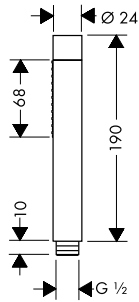

Hand showers

Baton hand shower 2jet

- / spray type: Rain, Mono
- / spray type adjustment by turning spray disc
- / maximum flow rate at 3 bar: 16 l/min
- / rinseable dirt filter
- / connection thread G 1/2
- / connection dimension: DN15
- / suitable for continuous flow water heaters
- / not recommended for rim-/ tile-mounted mixers

Chrome
Special Finishes*

28532000
28532XXX

Alternative products:

- / Baton hand shower 1jet

Chrome	10531000
Special Finishes*	10531XXX

Optional parts:

- / Metal effect shower hose 1.25 m
- / Metal effect shower hose 1.60 m
- / Metal effect shower hose 2.00 m

Chrome	28282000
Special Finishes*	28282XXX
Chrome	28286000
Special Finishes*	28286XXX
Chrome	28284000
Special Finishes*	28284XXX