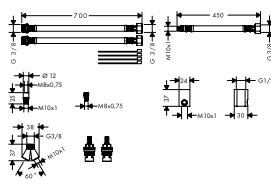

Chrome
Special Finishes*

39133000
39133XXX

Optional parts:

- / Hose extension set for 3-hole basin mixer

38959000

Hose extension set for 3-hole basin mixer

- / length of hoses 700 mm
- / for free positioning of spout and handles