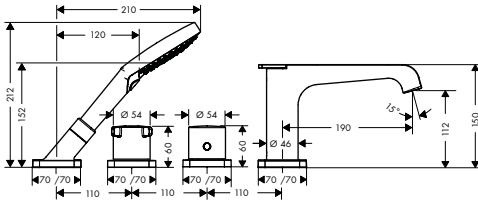

finish code no.

4-hole rim mounted thermostatic bath mixer

Chrome 36411000
Special Finishes* 36411XXX

- / consists of: 4-hole rim mounted bath mixer, hand shower, Secuflex hose set
- / projection 190 mm
- / 2 functions
- / will not run two outlets at same time
- / diversion between outlets via diverter knob
- / spray type mixer: laminar spray
- / spray type hand shower: Rain, RainAir, WhirlAir
- / maximum pull-out length of hand shower: 1.10 m
- / flow rate: 20 l/min
- / min. operating pressure: 1 bar
- / max. operating pressure: 10 bar
- / safety lock at 40° C
- / temperature limitation adjustable
- / non-return valve
- / with automatic resetting
- / with silencer
- / connection type: basic set
- / connection dimension: DN15

Consisting of:
/ Hand shower 120 3jet (# 26050000)

Required parts:
/ Basic set for 4-hole rim mounted thermostatic bath mixer 15482180