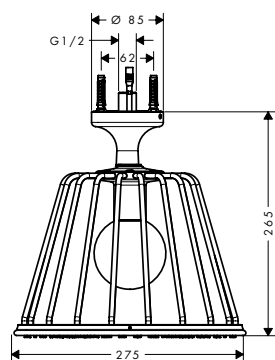

LampShower 275 1jet with ceiling
connector

- / consists of: overhead shower, ceiling connector
- / spray type: Rain
- / shower head size: 275 mm
- / ball-joint: overhead shower angle adjustable
- / flow rate Rain spray (at 3 bar): 18 l/ min
- / spray zones: special spray image from placed inside spray nozzles on the inner diameter
- / material spray disc: metal
- / spray disc removable for cleaning
- / brass ceiling connector
- / ceiling connection length: 265 mm
- / installation: ceiling
- / connection thread G 1/2
- / connection dimension: DN15
- / with integrated lighting
- / illuminant: LED
- / power supply: 12 V
- / transformer power supply for concealed installation 12 V, 18 W
- / input voltage: 100 - 240 V AC / 50 / 60 Hz
- / output voltage: 12 V - DC
- / colour temperature: 2700 K
- / energy efficiency label: A+
- / TÜV certified

Chrome
Special Finishes*

26032000
26032XXX