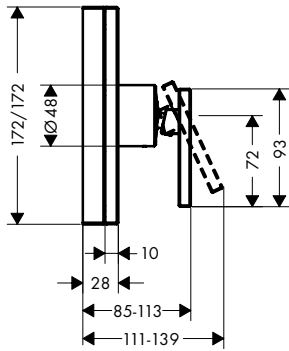

Shower

Single lever shower mixer for concealed installation

- / 1 function
- / connection type: basic set
- / flow rate at 3 bar: 29.3 l/min
- / ceramic cartridge
- / min. operating pressure: 1 bar
- / max. operating pressure: 10 bar
- / temperature limitation adjustable
- / with silencer
- / suitable for continuous flow water heaters

This product is not available in brushed special finishes.

Alternative products:

- / Single lever shower mixer for concealed installation - diamond cut

This product is not available in brushed special finishes.

Required parts:

- / Basic set iBox universal

Optional parts:

- / Extension 25 mm for basic set iBox universal
- / Fastening rail set for iBox universal

finish	code no.
Chrome	46650000
Special Finishes*	46650XXX

Chrome	46651000
Special Finishes*	46651XXX

01700180

13587000

93171000