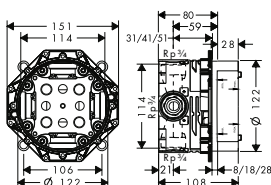

finish code no.

Thermostat for concealed installation with shut-off/ diverter valve

- / 2 functions
- / maximum flow rate at 3 bar: 26 l/min
- / thermostat cartridge
- / min. operating pressure: 1 bar
- / max. operating pressure: 10 bar
- / safety lock at 40° C
- / temperature limitation adjustable
- / non-return valve
- / with silencer
- / connection type: basic set

Chrome 46760000
Special Finishes* 46760XXX

This product is not available in brushed special finishes.

Alternative products:

- / Thermostat for concealed installation with shut-off/ diverter valve - diamond cut

Chrome 46761000
Special Finishes* 46761XXX

This product is not available in brushed special finishes.

Required parts:

- / Basic set iBox universal 01700180

Optional parts:

- / Extension 25 mm for basic set iBox universal 13587000
- / Fastening rail set for iBox universal 93171000

Basic set iBox universal

01700180

- / suitable for all shower, bath tub and thermostat finish sets for concealed installation
- / connection thread
- / Rp 3/4
- / rotationally-symmetric installation
- / sound-decoupled installation
- / connection dimension: DN20

Optional parts:

- / Extension 25 mm for basic set iBox universal 13587000
- / Fastening rail set for iBox universal 93171000