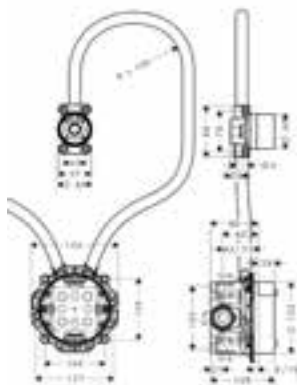

Basic set for electronic basin
mixer for concealed installation
wall-mounted

16180180

- / TÜV certified
- / suitable for infrared wall spout
- / connection dimension: DN20

Optional parts:

- / Extension 25 mm for basic set for electronic basin mixer wall-mounted

13594000

Extension 25 mm for basic
set for electronic basin mixer
wall-mounted

13594000

- / extension for basic set
- / suitable for all wall-mounted electronic mixers
- / extension length: 25 mm

*For additional information please refer to the "special finish" overview.