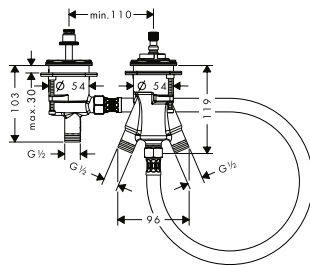

Basic set for 2-hole rim mounted thermostatic bath mixer

15486180

- / suitable for remote spout
- / connection thread: G 1/2
- / connection dimension: DN15

Optional parts:

- / Rim mounted bath set with hand shower
- / Finish set square
- / Finish set oval
- / Rim and tile mounted bath basic set

Chrome

19418000

Special Finishes*

19418XXX

Chrome

28012000

Special Finishes*

28012XXX

Chrome

28022000

Special Finishes*

28022XXX

15490180