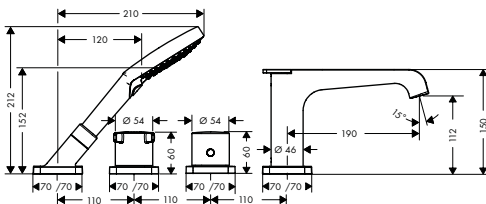

- / consists of: 4-hole tile mounted bath mixer, hand shower, Secuflex hose set
- / projection 190 mm
- / 2 functions
- / will not run two outlets at same time
- / diversion between outlets via diverter knob
- / spray type mixer: laminar spray
- / spray type hand shower: Rain, RainAir, WhirlAir
- / maximum pull-out length of hand shower: 1.10 m
- / flow rate: 20 l/min
- / min. operating pressure: 1 bar
- / max. operating pressure: 10 bar
- / safety lock at 40° C
- / temperature limitation adjustable
- / non-return valve
- / with automatic resetting
- / with silencer
- / connection type: basic set
- / connection dimension: DN15

Consisting of:
/ Hand shower 120 3jet (# 26050000)

Required parts:
/ Basic set for 4-hole tile mounted thermostatic bath mixer 15483180