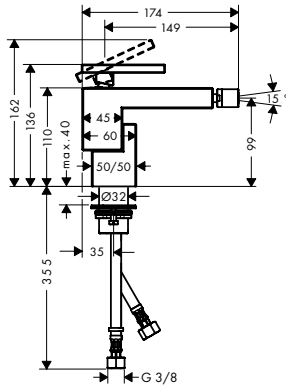

Bidet

Single lever bidet mixer with push-open waste set

- / consists of: single lever bidet mixer, waste set
- / projection 149 mm
- / aerator with ball pivot
- / normal spray
- / flow rate at 3 bar: 6.7 l/min
- / ceramic cartridge
- / temperature limitation adjustable
- / suitable for continuous flow water heaters
- / push-open waste set G 1 1/4
- / material waste set: metal
- / connection dimension: DN15

This product is not available in brushed special finishes.

Alternative products:

- / Single lever bidet mixer with push-open waste set - diamond cut

finish	code no.
Chrome	46210000
Special Finishes*	46210XXX