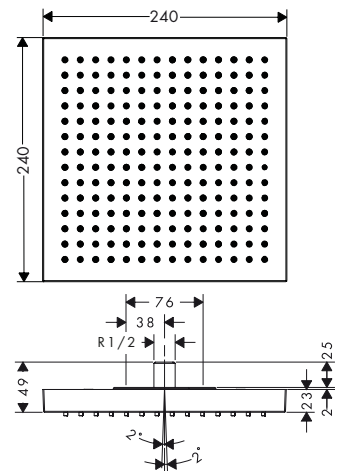

Overhead shower 240/240 1jet ceiling

- / spray type: RainAir
- / shower head size: 240 x 240 mm
- / flow rate RainAir spray (at 3 bar): 12 l/min
- / flow rate expandible to 25 l/min
- / material spray disc: metal
- / spray disc removable for cleaning
- / installation: flush with the ceiling
- / connection thread G 1/2
- / connection dimension: DN15
- / not suitable for continuous flow water heaters

Chrome 10924000
Special Finishes* 10924XXX