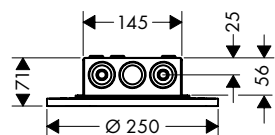

Overhead shower 250 ljet ceiling

- / spray type: PowderRain
- / shower head size: 250 mm
- / maximum flow rate at 3 bar: 18 l/min
- / flow rate PowderRain spray (at 0.3 bar): 18 l/min
- / dynamic spray nozzles move out while using
- / material spray disc: metal
- / overhead shower removable for cleaning
- / installation: flush with the ceiling
- / connection thread G 1/2
- / connection dimension: DN15

Required parts:

- / Basic set for overhead shower ceiling

35363180

Chrome
Special Finishes*

35287000
35287XXX