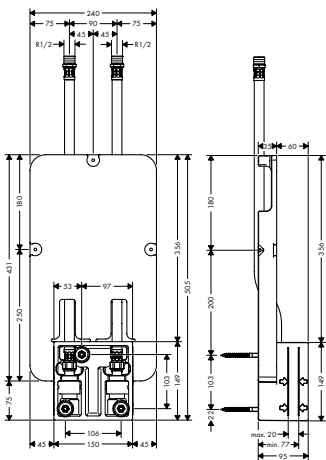

Basic set for overhead shower ceiling

35363180

/ ServiceCard with sieve and flow restrictor can be removed without tools for cleaning purpose

Optional parts:

/ Overhead shower 300 1jet ceiling	Chrome	35302000
	Special Finishes*	35302XXX
/ Overhead shower 300 2jet ceiling	Chrome	35305000
	Special Finishes*	35305XXX
/ Overhead shower 300/300 1jet ceiling	Chrome	35317000
	Special Finishes*	35317XXX
/ Overhead shower 300/300 2jet ceiling	Chrome	35321000
	Special Finishes*	35321XXX
/ Overhead shower 250 1jet ceiling	Chrome	35287000
	Special Finishes*	35287XXX
/ Overhead shower 250 2jet ceiling	Chrome	35298000
	Special Finishes*	35298XXX
/ Overhead shower 250/250 1jet ceiling	Chrome	35309000
	Special Finishes*	35309XXX
/ Overhead shower 250/250 2jet ceiling	Chrome	35313000
	Special Finishes*	35313XXX

Overhead shower 250/580 3jet

Chrome
Special Finishes*

35283000
35283XXX

- / consists of: overhead shower, wall connector
- / spray type: Rain, RainFlow, Mono
- / shower head size: 580 x 260 mm
- / maximum flow rate at 3 bar: 20 l/min
- / flow rate Rain spray (at 3 bar): 17 l/min
- / flow rate Mono spray (at 3 bar): 20 l/min
- / flow rate RainFlow spray (at 3 bar): 17 l/min
- / material spray disc: metal
- / spray disc removable for cleaning
- / installation: wall-mounted - for installation on iBox
- / connection dimension: DN15