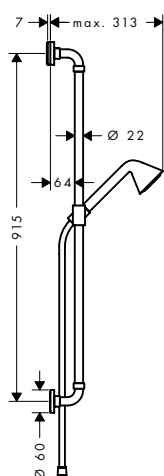

Consisting of:

- / Hand shower 2jet (# 45720000)
- / Metal effect shower hose 1.60 m (# 28286000)

Optional parts:

- / Wall bar spacer for Unica wall bar D

Chrome

96186000

Shower set 0.90 m with hand shower 85 1jet