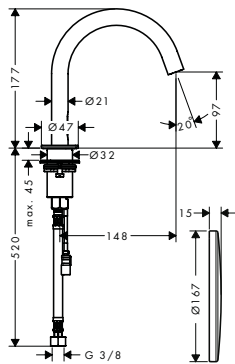

finish

code no.

**Electronic basin mixer
with temperature pre-adjustment
with mains connection 230 V**

- / ComfortZone 100
- / projection 148 mm
- / normal spray
- / flow rate at 3 bar: 3.5 l/min
- / theft-proof aerator
- / temperature adjustable via iBox
- / suitable for continuous flow water heaters
- / infrared sensor technology
- / automatic environmental adjustment of infrared sensor
- / adjustable optical range of infrared sensor (2 settings)
- / 230 V / 50 Hz mains connection
- / hygiene rinse activatable (automatic water flow for 10 seconds every 24 hours following the last operation)
- / permanent rinse activatable (single water flow for 180 seconds, suitable for thermal disinfection)
- / manual water stop for washbasin cleaning
- / performance may be impaired if the sensor is obscured by the design of the wash basin, or when the wash basin is oversized and the distance between sensor and the wash basin edge is larger than 75 mm
- / functional restriction due to too large distance
- / connection dimension: DN15
- / dirt filters in the connection hoses

Chrome
Special Finishes*

38010000
38010XXX

This product is not available in the special finishes Red Gold and Black Chrome.