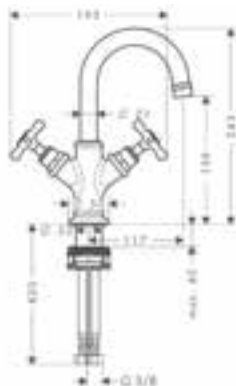

2-handle basin mixer 160 with cross handles for hand washbasins with pop-up waste set

- / consists of: 2-handle basin mixer, waste set
- / ComfortZone 160
- / projection 117 mm
- / swivel range 120°
- / laminar spray
- / flow rate at 3 bar: 5 l/min
- / ceramic valves hot/ cold 90°
- / suitable for continuous flow water heaters
- / pop-up waste set G 1¼
- / connection type: G ¾ connections
- / connection dimension: DN15

Chrome 16505000
Brushed Nickel 16505820
Special Finishes* 16505XXX