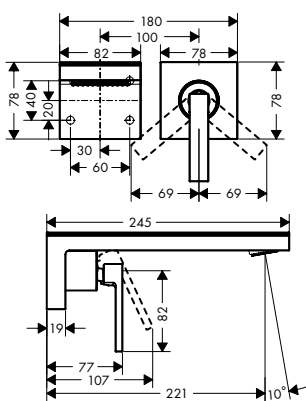

Optional parts:

- / Extension set 25 mm for single lever basin mixer wall-mounted 13586000