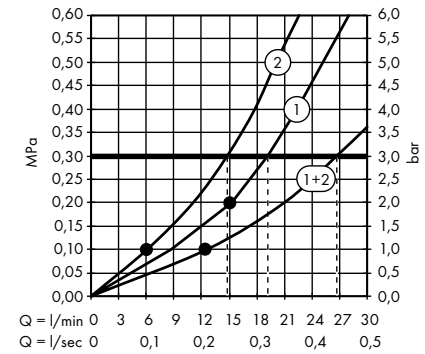

/ Overhead shower 250 2jet with shower arm
35296000

1. Intense PowderRain
2. PowderRain