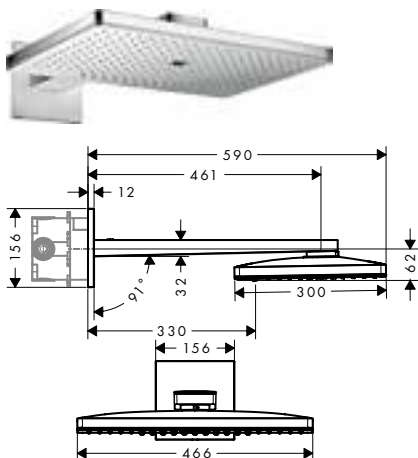

finish code no.

Overhead shower 460/300 3jet with shower arm and square escutcheon

Chrome 35282000
Special Finishes* 35282XXX

- / consists of: overhead shower, shower arm
- / spray type: Rain, RainStream, Mono
- / shower head size: 460 x 300 mm
- / shower arm length: 460 mm
- / maximum flow rate at 3 bar: 18 l/min
- / flow rate Rain spray (at 3 bar): 18 l/min
- / flow rate RainStream spray (at 3 bar): 15 l/min
- / flow rate Mono spray (at 3 bar): 18 l/min
- / material spray disc: metal
- / spray disc removable for cleaning
- / overhead shower removable for cleaning
- / installation: wall-mounted - for installation on iBox
- / connection dimension: DN15

Required parts:
/ Basic set iBox universal

01700180

Overhead shower 460/300 3jet with shower arm and softcube escutcheon

Chrome 35276000
Special Finishes* 35276XXX

- / consists of: overhead shower, shower arm
- / spray type: Rain, RainStream, Mono
- / shower head size: 460 x 300 mm
- / shower arm length: 460 mm
- / maximum flow rate at 3 bar: 18 l/min
- / flow rate Rain spray (at 3 bar): 18 l/min
- / flow rate RainStream spray (at 3 bar): 15 l/min
- / flow rate Mono spray (at 3 bar): 18 l/min
- / material spray disc: metal
- / spray disc removable for cleaning
- / overhead shower removable for cleaning
- / installation: wall-mounted - for installation on iBox
- / connection dimension: DN15

Required parts:
/ Basic set iBox universal

01700180