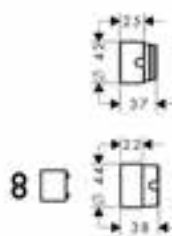

Extension set 25 mm for single lever basin mixer wall-mounted

- / extension length: 25 mm

13586000