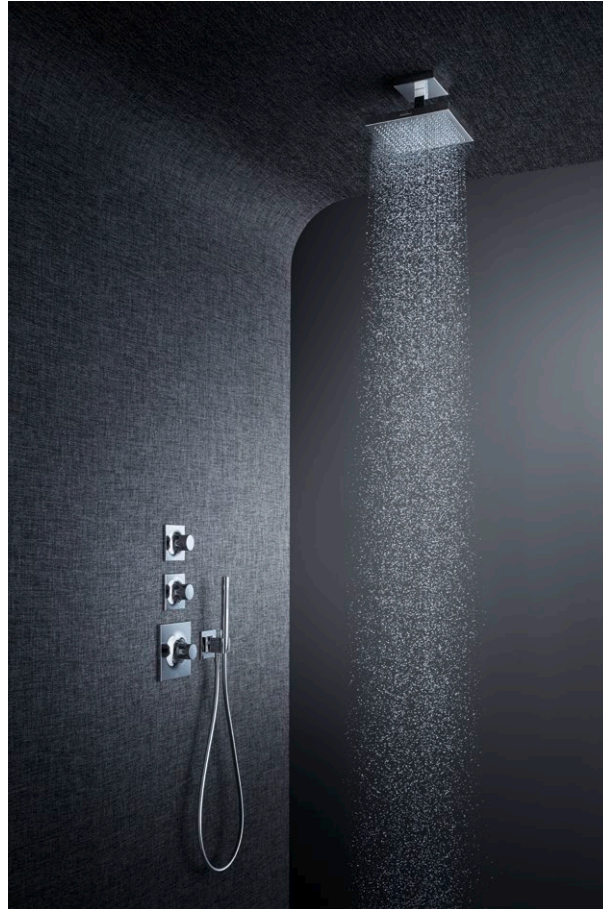

The wide, flat shelf is characteristic. Intensive research is hidden
inside. Precise construction methods in minimum space – diverts
the flow of the water in parallel streams. For a perfect waterfall
at the washbasin. Resource-efficient. With a water flow of
4 litres per minute. A masterpiece for the bathroom. Or an
eye-catcher for the wall.