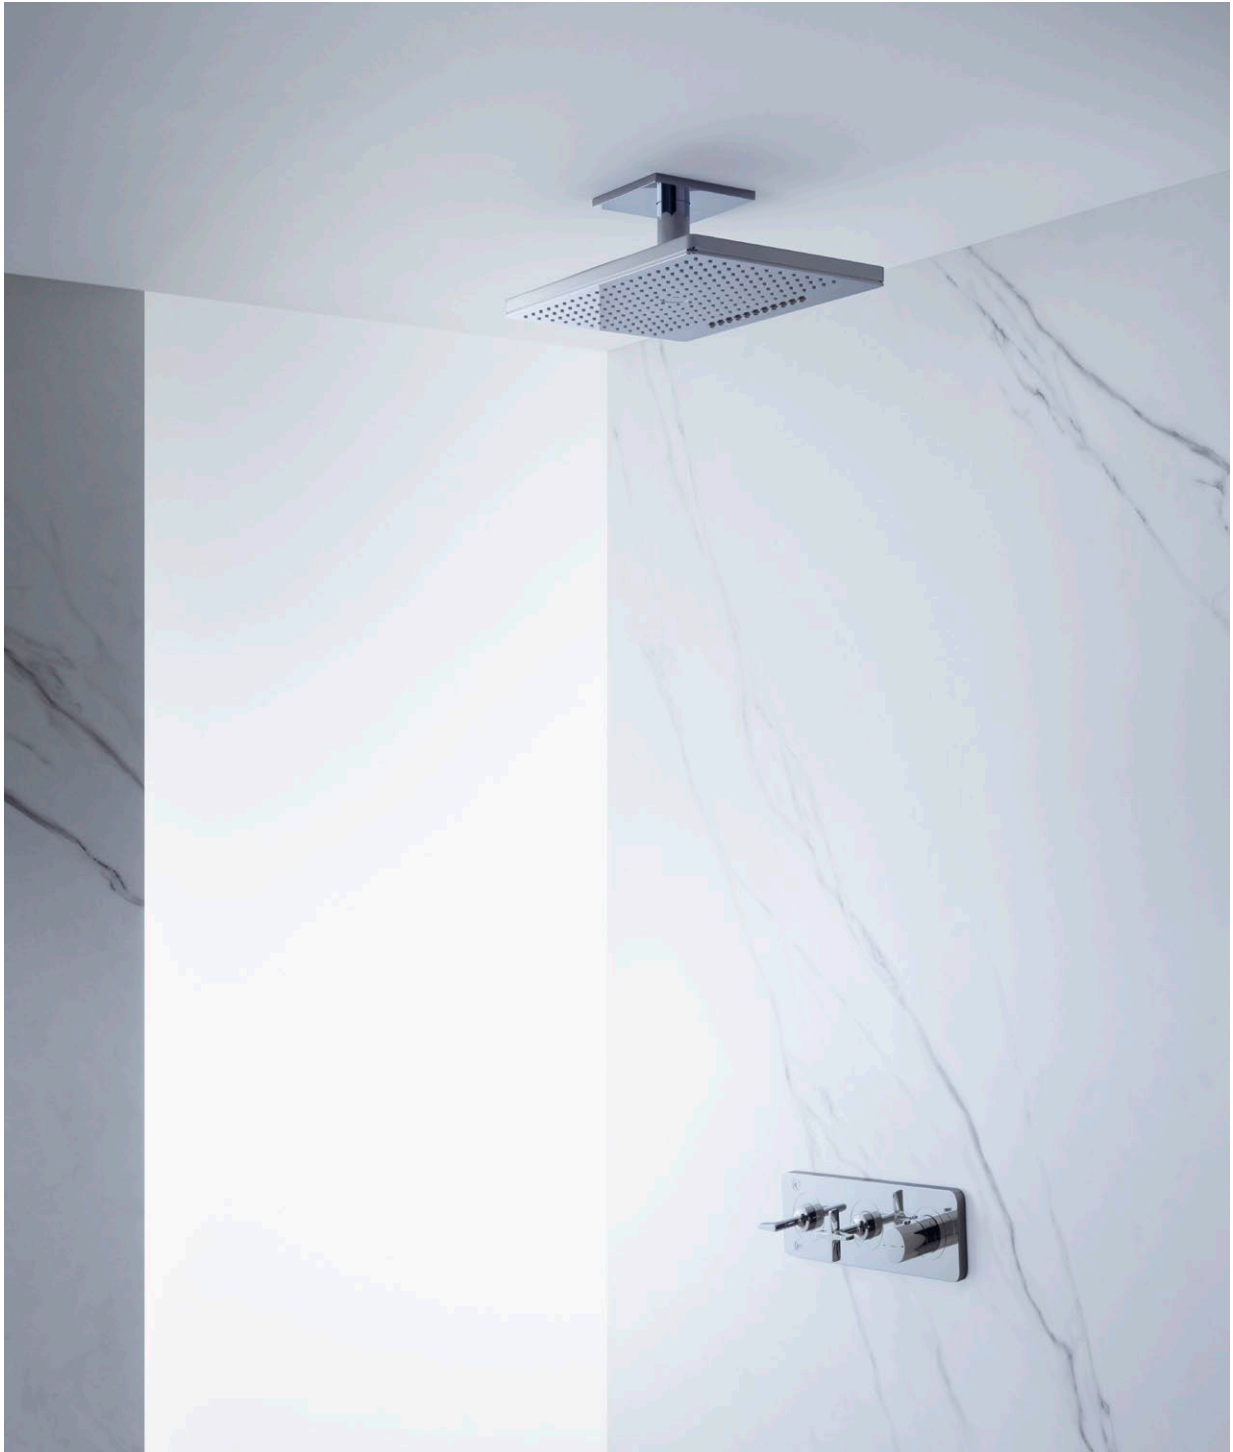

68

Ideal interplay. For perfect elegance. In the shower. A harmoniously balanced ensemble. Consisting of overhead shower and thermostatic module. AXOR Citterio E stands for elegant showers. In combination here with the AXOR overhead shower 460/300 2jet.

A textbook example of luxury: the AXOR Citterio E thermostatic mixer for free-standing baths. User-friendly. Intuitive reverse function. And integrated shower holder. Elegance in perfection.

Everything about AXOR Citterio E:
axor-design.com