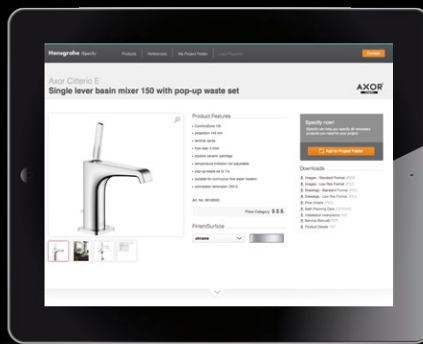

EcoSmart technology:
Mixers and showers consume up to 60 percent less water than conventional products.

Select technology:
The Select button in the shower is used to switch between spray modes or shower jets, and to turn the mixer on and off.

AXOR ONLINE

INSPIRATION AND INFORMATION. IN PERFECTION.

axor-design.com:

The ultimate on the web

For AXOR, luxury means creating an experience out of form and function. One that appeals to the senses and touches people. As can be seen on the AXOR website, with the AXOR app or for all experts: with the bathroom planning tool iSpecify. With impressions of and information about all products. Possibilities for individualisation and refinement. Inspiring bathroom ideas. Background information about the brand. About the design. About the technology and about bathroom planning. In perfection.

151

AXOR app:
Luxury at hand

iSpecify:
Planning bathrooms efficiently

Imprint

Publisher:

AXOR / Hansgrohe SE

Concept and design:

bilekjaeger, Stuttgart