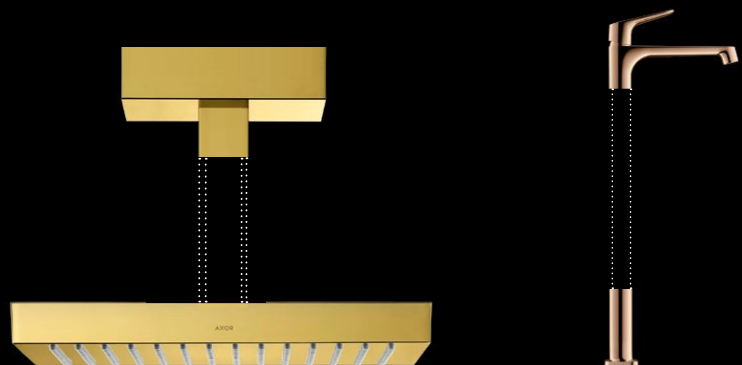

AXOR SIGNATURE.

UNIQUE PRODUCTS.
IN PERFECTION.

The fascination for the exceptional. The desire for more individuality. AXOR Signature turns bathroom mixers into something truly unique. A design object into a completely personal shower. Something special into something unique. Geared towards the needs and tastes of the customer. Lengthening, shortening, refining, lettering – these are the exclusive services provided by AXOR Signature.

The perfection of the unique products takes place at the AXOR workbenches in Germany. With the utmost in care and precise craftsmanship. So that a unique product emerges. Exceeding even the customer's expectations. In any quantity required. Meeting industrial standards. At the highest technical level. In perfection.