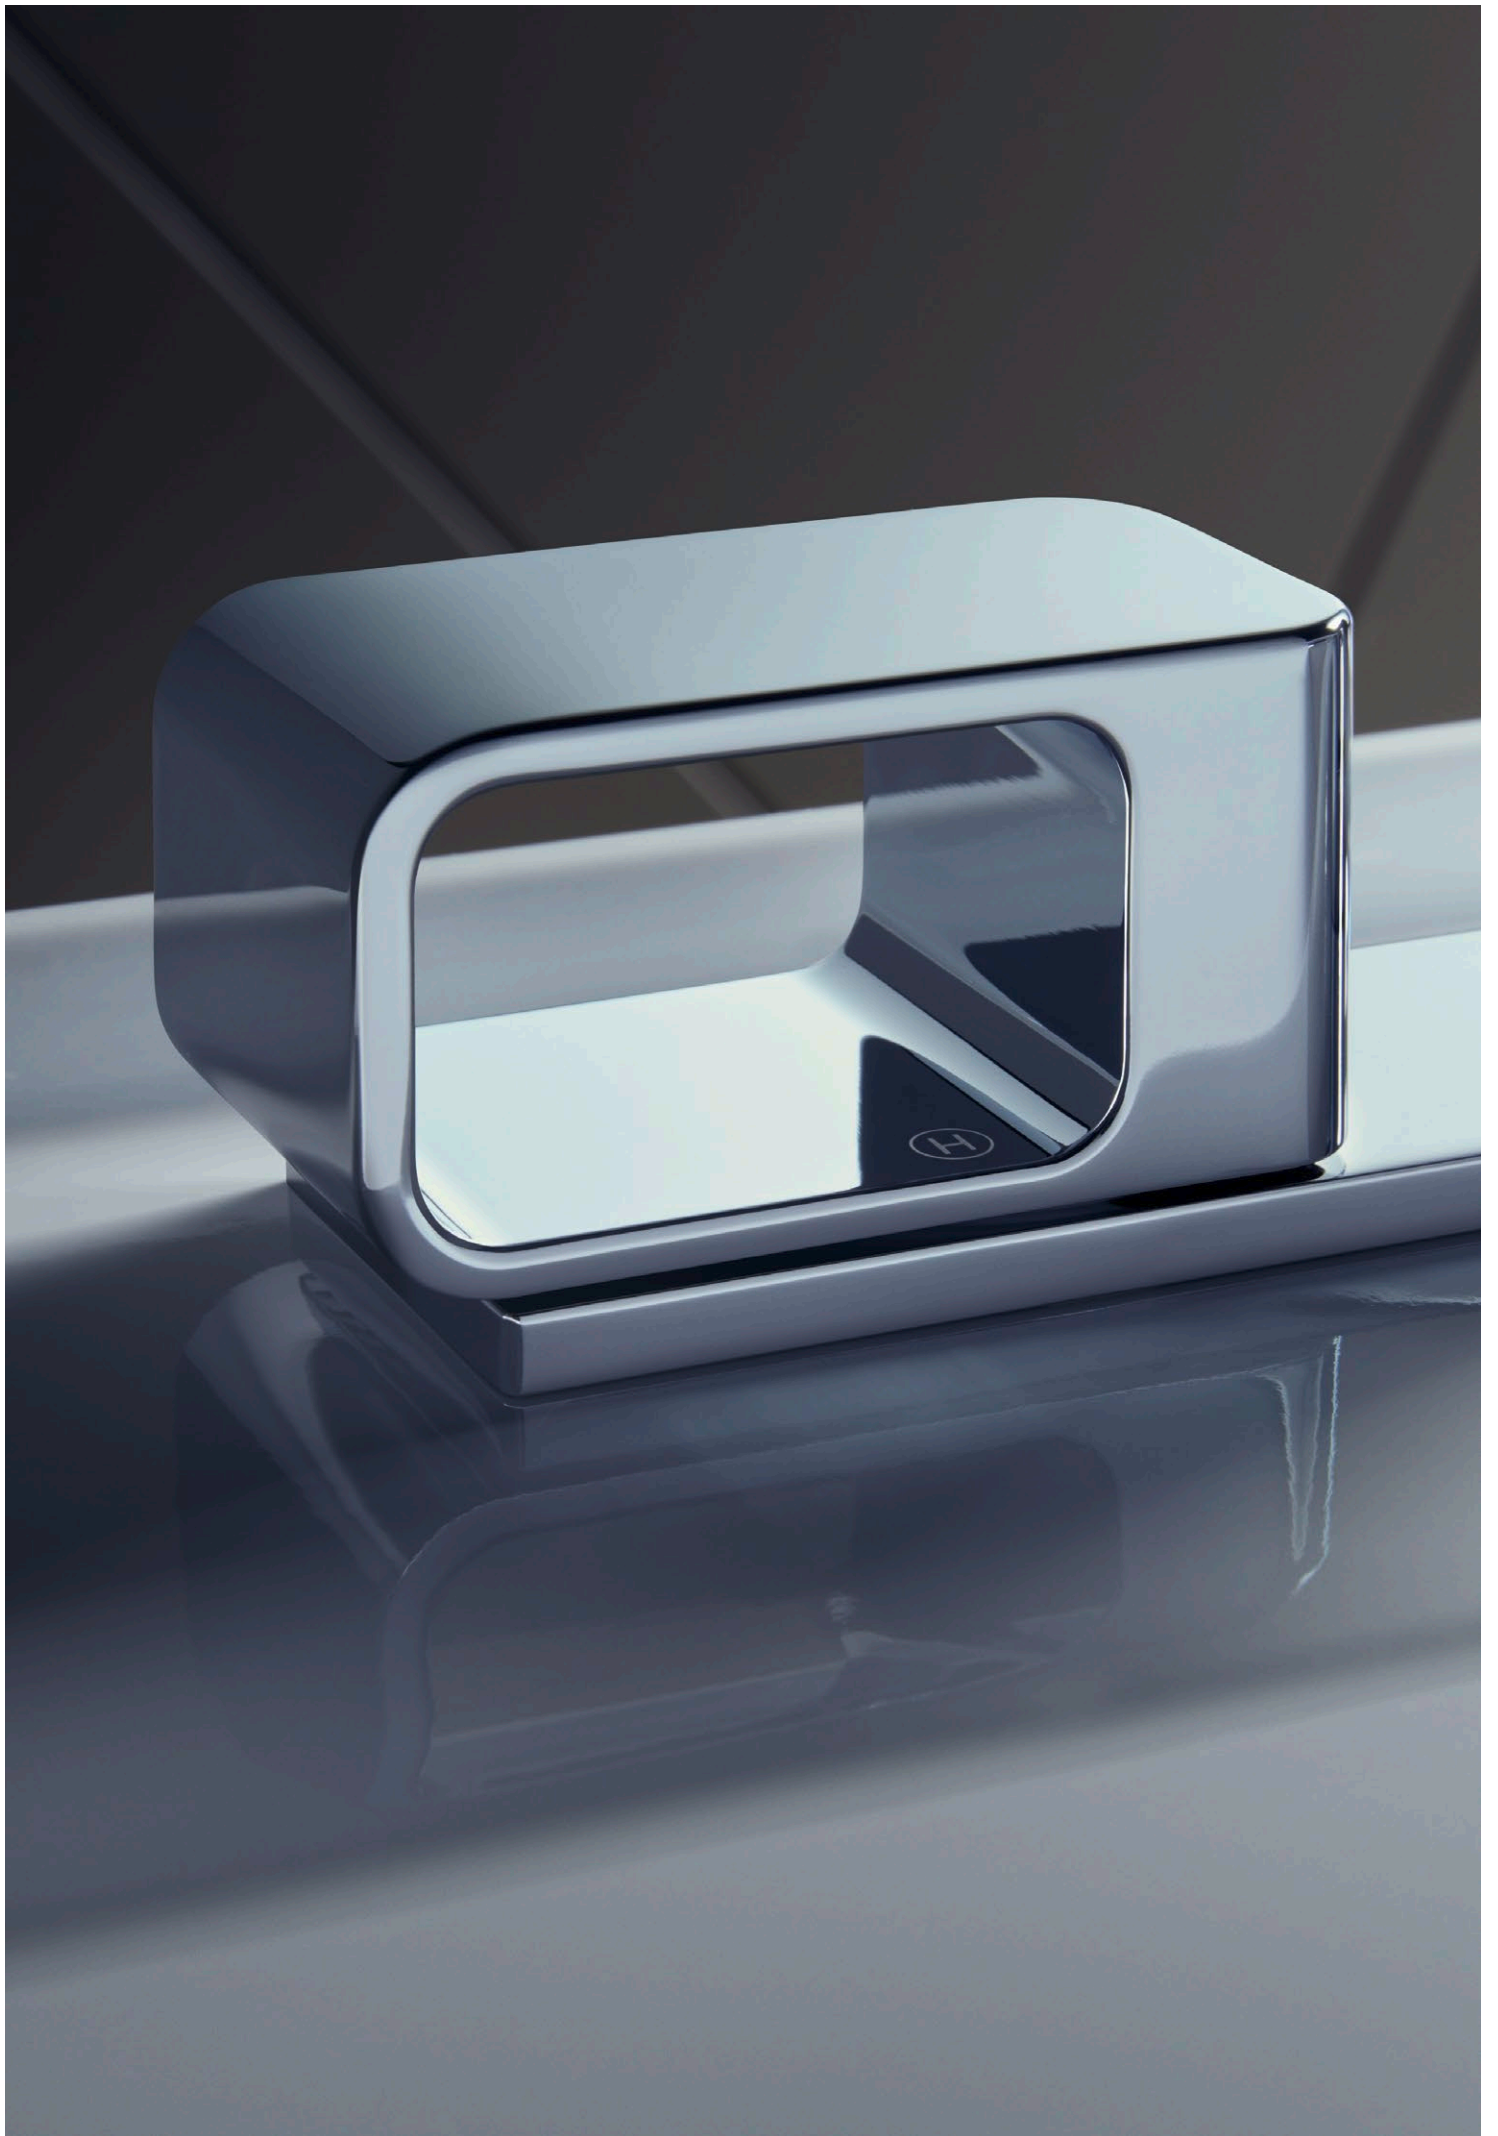

Excitement in every variation. The
impression: headstrong. The
craftsmanship: precision and perfection.
Like the wall-mounted single lever basin
mixer. An unmistakable representative
of an inimitable style mix.