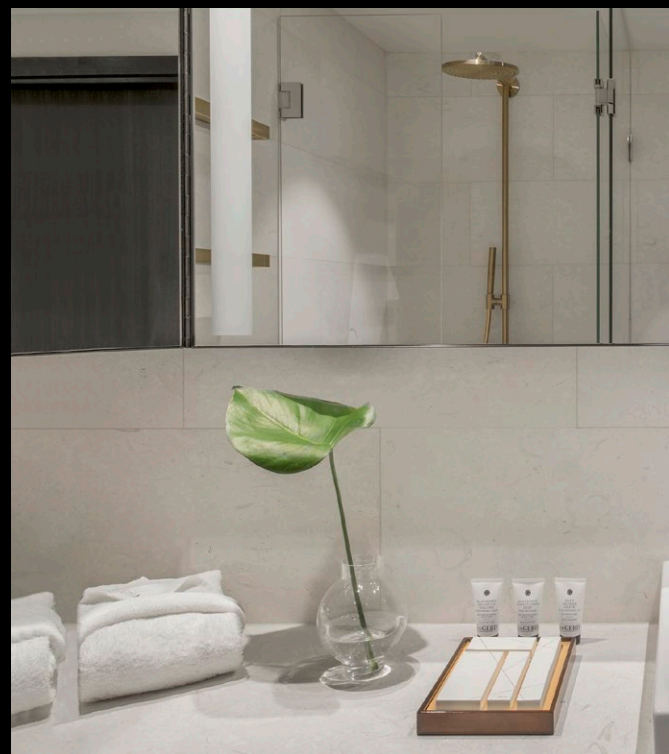

AXOR Citterio mixers predominate at the washbasin and free-standing bath. Fittingly with rough edges. They provide an elegant continuum to the monumentality of the room. Particularly in combination with AXOR Universal Accessories. Masterpieces for the wall. Rooms which make a powerful impact in their entirety.