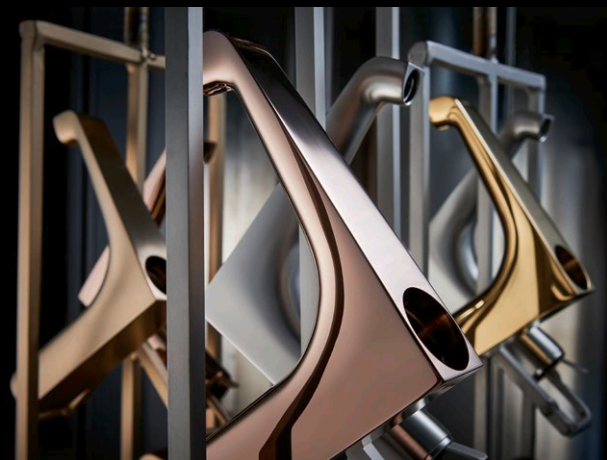

Change the structure, the feel, the colour. Add an amazing shine and new colour to the object. And make it more robust in the process. An exclusive finish in 15 special colours. Completed by expert hands. From polished red gold to brushed black chrome. Each single colour results from intense development.