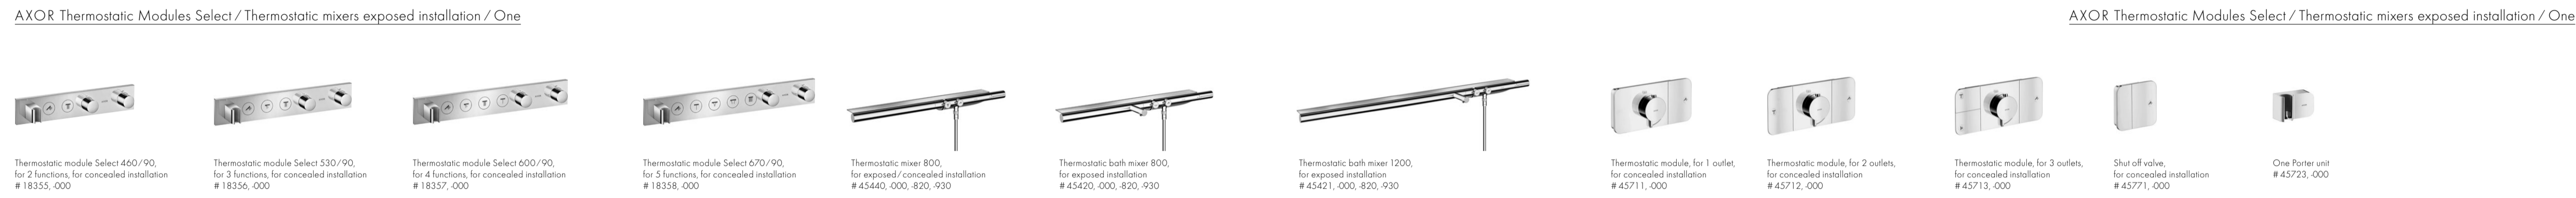

AXOR Overhead and side showers

AXOR Overhead and side showers

AXOR Hand showers and shower sets

AXOR Hand showers and shower sets

AXOR Thermostatic Modules Select / Thermostatic mixers exposed installation / One