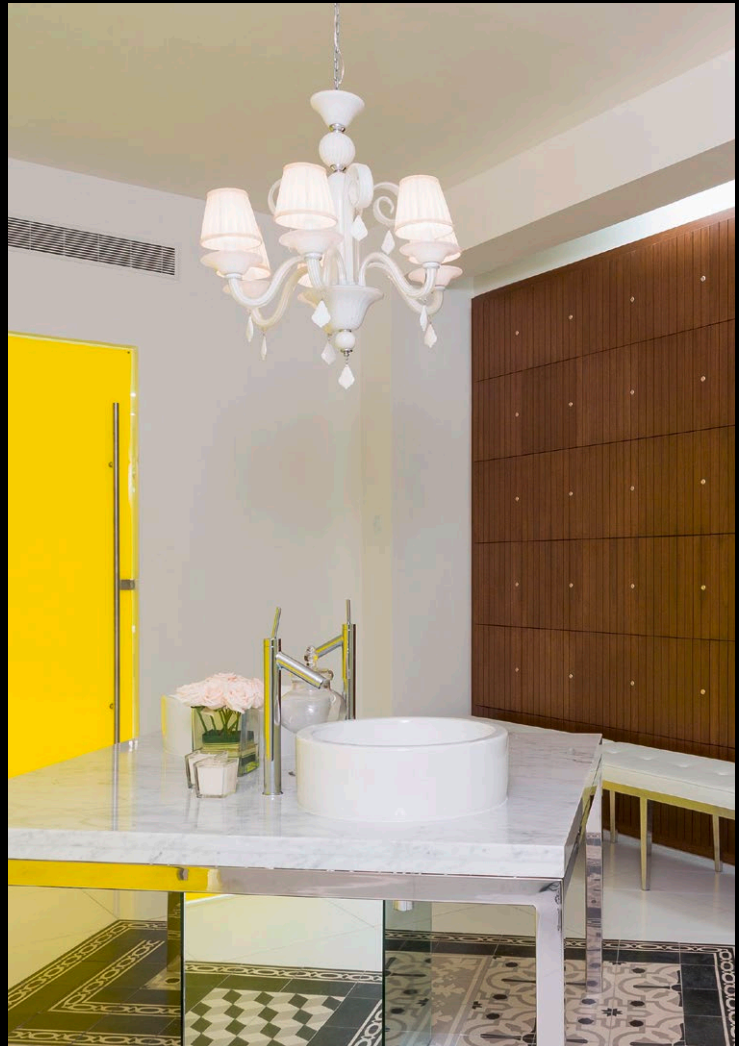

Superb: the master bathrooms. Designed as private havens of peace. High end, with premium materials. Such as marble and natural woods. Luxurious, with free-standing baths. Perfected with AXOR Citterio taps. Monumental, in neo-classicist style. With extreme shine. Imbibes the washbasin and bath with amazing charisma. A room in which contemplation can be celebrated to perfection.