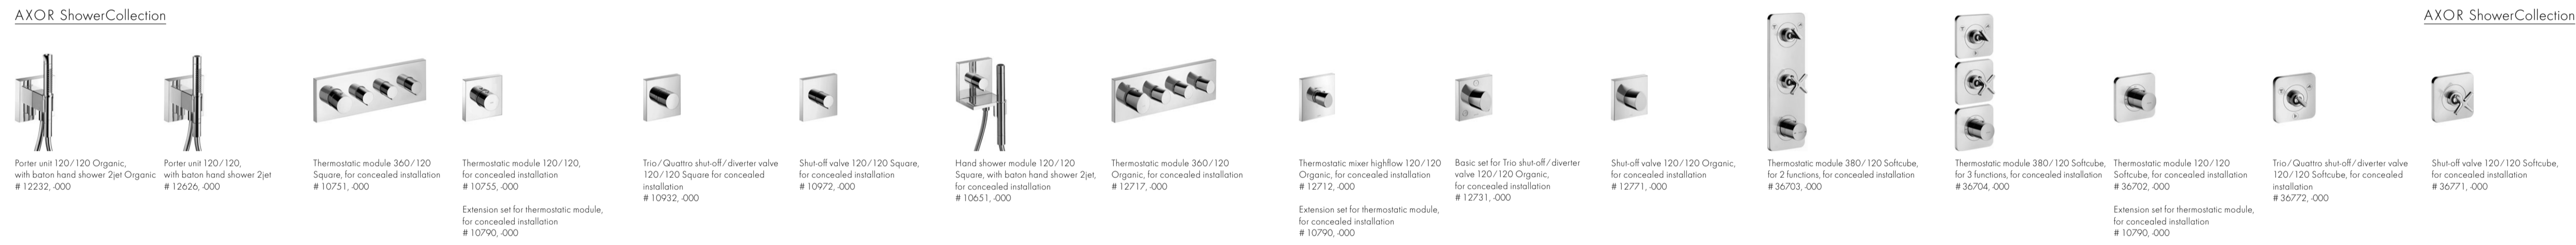

AXOR Overhead and side showers

AXOR Overhead and side showers

AXOR Hand showers and shower sets

AXOR Hand showers and shower sets

AXOR Thermostatic Modules Select / Thermostatic mixers exposed installation / One

AXOR Thermostatic Modules Select / Thermostatic mixers exposed installation / One

AXOR ShowerSelect

AXOR ShowerSelect

AXOR ShowerCollection

AXOR ShowerCollection

AXOR ShowerSystems

AXOR ShowerSystems

AXOR Wash Basins / Bathtubs