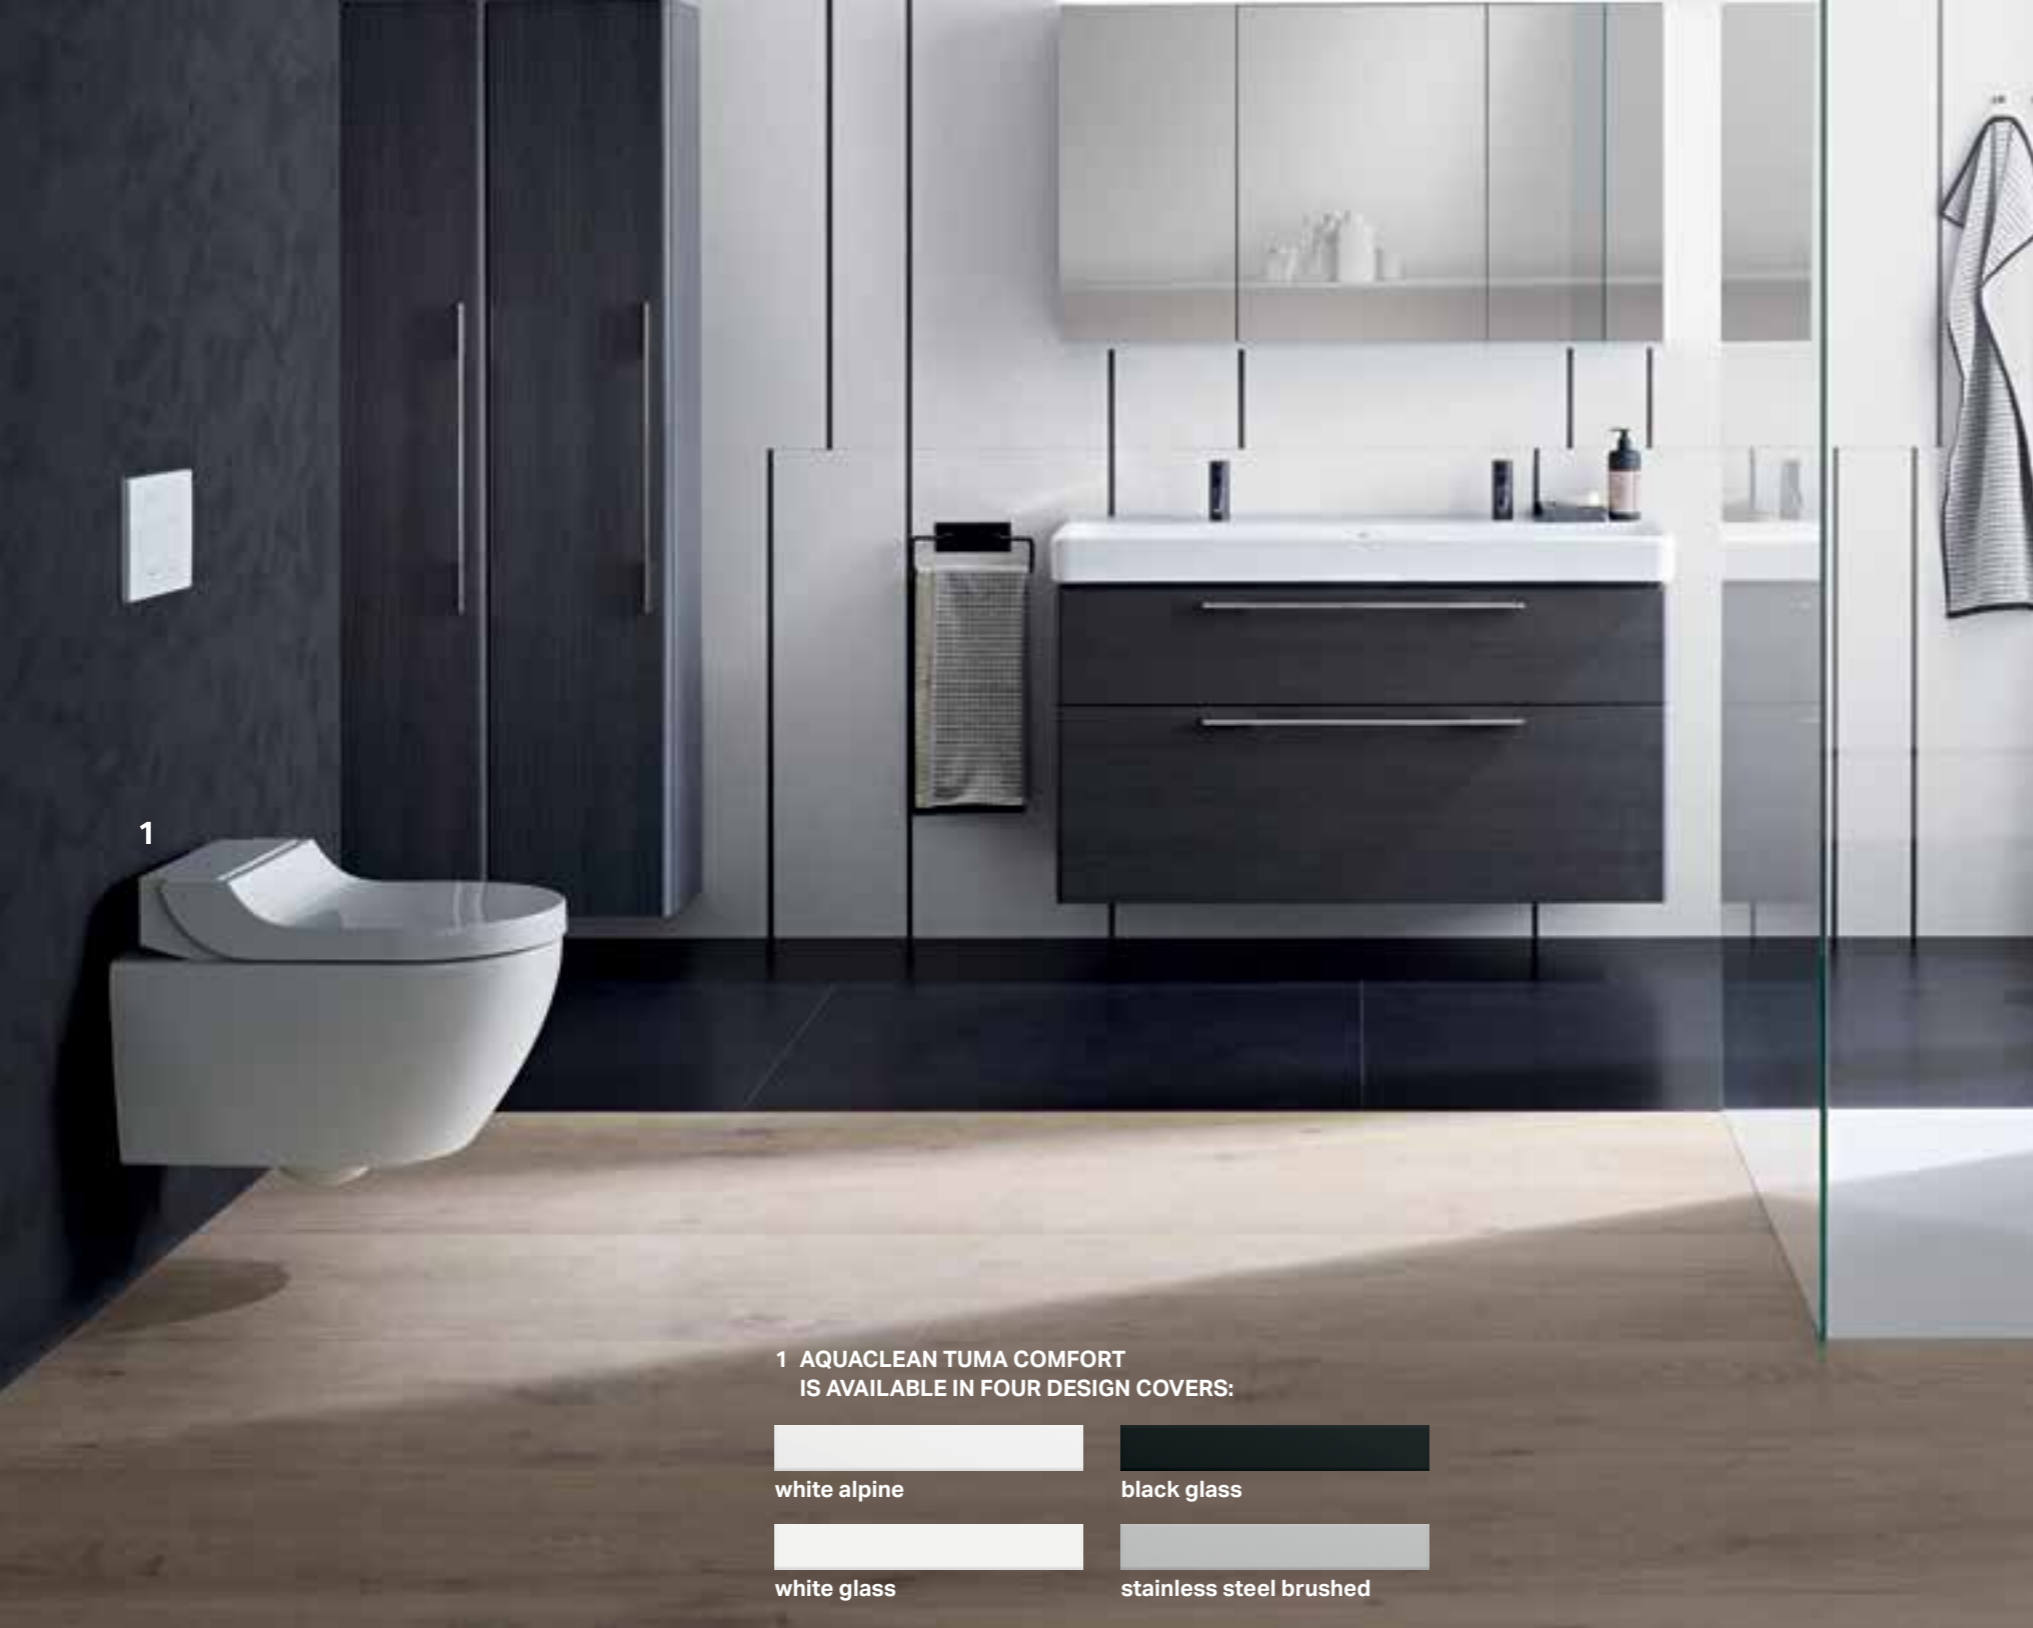

# BEAUTIFULLY CLEVER

The new, perfected Geberit AquaClean Sela features a timeless, purist form and an even more beautiful design. This elegant shower toilet has also been enhanced with additional optimised functions. AquaClean Sela now offers even more convenience, not to mention perfect hygiene thanks to its rimless ceramic pan. At the same time, it complements the Geberit AquaClean product range with a design-oriented, high-quality shower toilet that fits into almost any bathroom environment. With its clear design and chrome-plated cover, it can become the centerpiece of the bathroom.

**ALL FUNCTIONS AT A GLANCE:**

-  **WHIRLSPRAY SHOWER TECHNOLOGY**
-  **OSCILLATING SPRAY**
-  **RIMLESS CERAMIC PAN WITH TURBOFLUSH FUNCTION**
-  **LADY SHOWER**
-  **REMOTE CONTROL**
-  **WC LID WITH SOFTCLOSING**
-  **REMOTE CONTROL APP**
-  **QUICKRELEASE FUNCTION**
-  **ORIENTATION LIGHT**
-  **USER RECOGNITION**
-  **INDIVIDUALLY ADJUSTABLE SPRAY ARM POSITION**
-  **DESCALING FUNCTION**
-  **ADJUSTABLE WATER SPRAY TEMPERATURE**
-  **ECONOMY MODE**

← Geberit AquaClean Sela is also available with a wall-panel

↑ In order to accommodate every bathroom situation, the Geberit AquaClean Sela is available with bright chrome or a white panel.