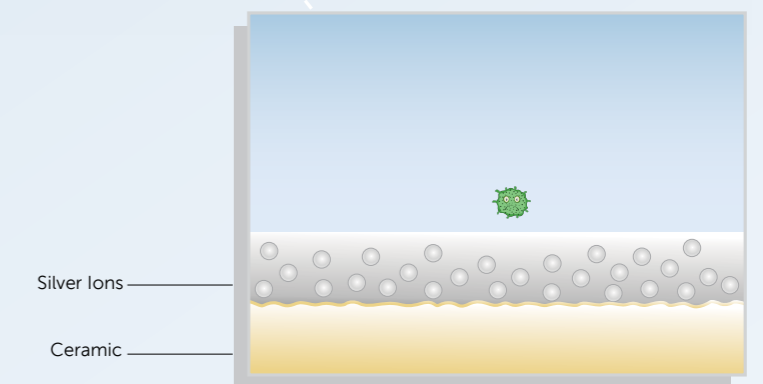

This feature allows the particulates accumulating on the ceramic to easily slip away making cleaning more efficient and convenient.

Standard Glaze

Microscopic view

RAK-ProTeK

Microscopic view

Standard Glaze

Microscopic view

Ceramic

RAK-ProTeK

Microscopic view

Ceramic

An innovative protection against bacteria

The silver ions contained in this revolutionary glaze, kill 99.9% of bacteria in 24 hours and prevent the bacterial growth, in comparison to conventional ceramic glazing. RAK-ProTeK glaze has been tested by Artest laboratory from the Italian Ceramic district in Modena.