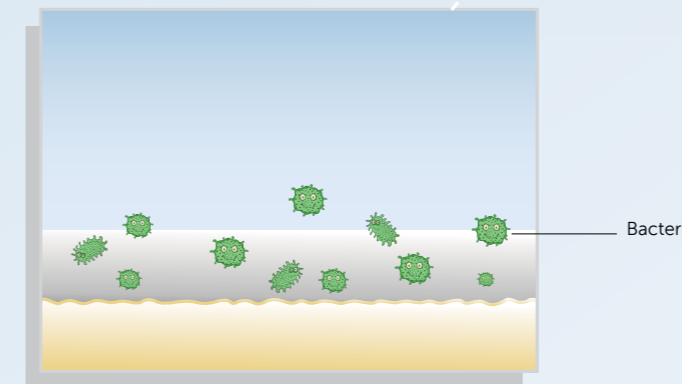

ANTIBACTERIAL SANITARYWARE

RAK-ProTeK

Antibacterial and hygienic glaze

The new standard of hygiene

RAK-Sanit solutions for your bathroom are produced with RAK-ProTeK, the innovative ceramic glaze developed to protect wash basins, toilets and urinals, to make them more hygienic and easier to clean. RAK-ProTeK, which is baked into the ceramic during firing, results to a smoother surface, unlike standard ceramic with irregular surface.

This feature allows the particulates accumulating on the ceramic to easily slip away making cleaning more efficient and convenient.

Standard Glaze

Microscopic view

RAK-ProTeK

Microscopic view

Standard Glaze

Microscopic view

Ceramic

RAK-ProTeK

Microscopic view

Ceramic

An innovative protection against bacteria

The silver ions contained in this revolutionary glaze, kill 99.9% of bacteria in 24 hours and prevent the bacterial growth, in comparison to conventional ceramic glazing. RAK-ProTeK glaze has been tested by Artest laboratory from the Italian Ceramic district in Modena.